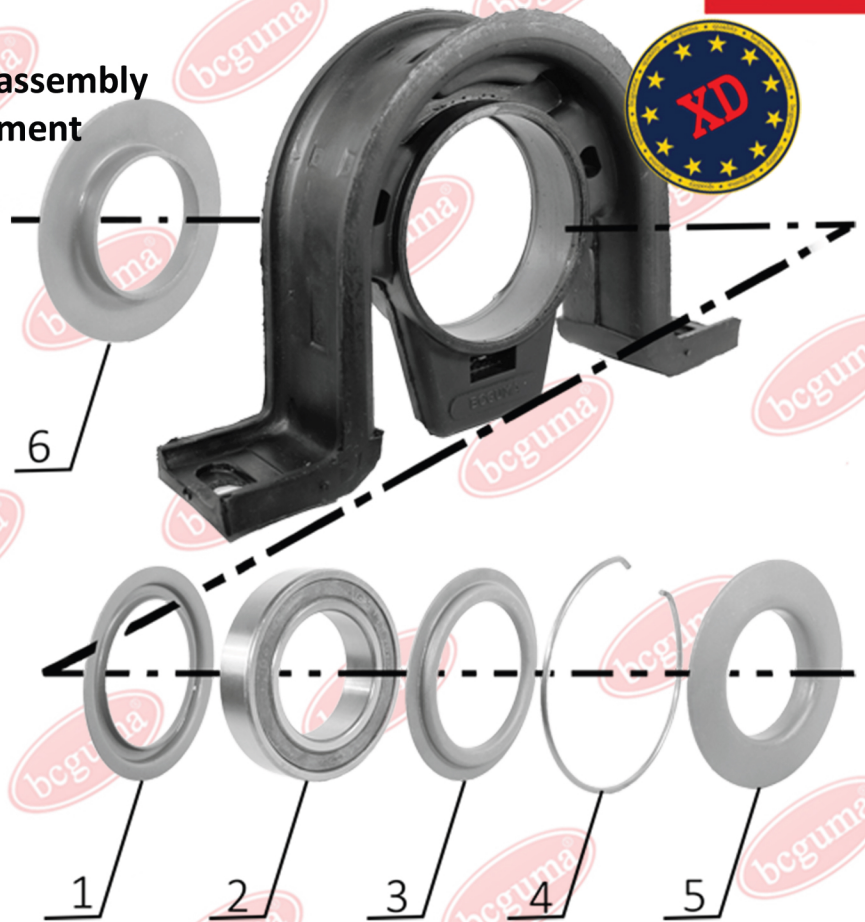

BC1333

XD
Xclusive Design

MOUNTING PROPSHAFT

Part Number:	BC1333
	A9014110412; A6014102110;
Number of other manufacturers (OEMs):	A9014110312; 2D0521351; 2D0598351A; 2D059835
Weight, g:	790
Required amount:	1
Items in Package:	1
External diameter, mm:	-
Inner diameter, mm:	-
Thickness, mm:	-
Material:	Металл / Резина
That installation:	-
Party settings:	-

APPLICABILITY:

MERCEDES-BENZ; VW

Xclusive Design

Feature of this design is the possibility of complete disassembly mounting propshaft and replacement its main part without changing the bracket itself.

Assembly diagram

1. Anther;
2. Bearing;
3. Anther;
4. Locking ring;
5. Protective puck;
6. Protective puck.

BC1333