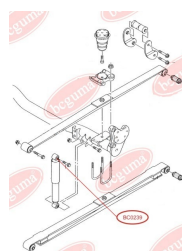

BC0238

SHOCK ABSORBER BUSH

www.en.bcguma.ua/auto/BC0238

Part Number:	BC0238
GTIN-13:	4823101800548
Number of other manufacturers (OEMs):	2K0513029H; 2K0513029B; 2K0513029F; 2K0513029G; 2K0513029M; 2K0513029N; 2K0513029P
Weight, g:	91
Required amount:	2
Items in Package:	1
External diameter, mm:	41.7
Inner diameter, mm:	12.0
Thickness, mm:	40.0
Material:	Polyamide / rubber / metal
That installation:	Back
Party settings:	Left / Right

APPLICABILITY:

VW

SHOCK ABSORBER BUSH

www.en.bcguma.ua/auto/BC0239

Part Number:	BC0239
GTIN-13:	4823101800555
Number of other manufacturers (OEMs):	2K0513029H; 2K0513029B; 2K0513029G; 2K0513029M; 2K0513029N; 2K0513029P; 2K0513029F
Weight, g:	75
Required amount:	2
Items in Package:	1
External diameter, mm:	41.7
Inner diameter, mm:	14.0
Thickness, mm:	40.0
Material:	Polyamide / rubber / metal
That installation:	Back
Party settings:	Left / Right

APPLICABILITY:

VW

BC0239