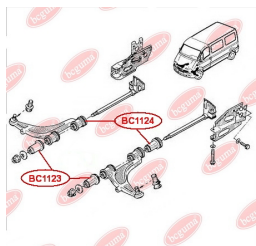

BC1123

CONTROL ARM-/TRAILING ARM BUSH

www.en.bcguma.ua/auto/BC1123

Part Number:	BC1123
GTIN-13:	4823101805802
Number of other manufacturers (OEMs):	5457000QAA; 7700302122; 7700302439; 4500094; 09160394; 9160394;
Weight, g:	453
Required amount:	2
Items in Package:	1
External diameter, mm:	55.5
Inner diameter, mm:	28.2
Thickness, mm:	74.0
Material:	Metal / Rubber
That installation:	Front
Party settings:	Left / Right

APPLICABILITY:

ALFA ROMEO, NISSAN, OPEL, RENAULT, VAUXHALL, VW

CONTROL ARM-/TRAILING ARM BUSH

www.en.bcguma.ua/auto/BC1124

Part Number:	BC1124
GTIN-13:	4823101805819
Number of other manufacturers (OEMs):	5442300QAA; 7700302440; 7700302123; 4500095; 09160395; 9160395
Weight, g:	468
Required amount:	2
Items in Package:	1
External diameter, mm:	55.5
Inner diameter, mm:	28.2
Thickness, mm:	79.0
Material:	Metal / Rubber
That installation:	Front
Party settings:	Left / Right

APPLICABILITY:

ALFA ROMEO, FIAT, NISSAN, OPEL, RENAULT, VAUXHALL

BC1124