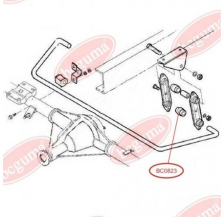

BC0823

STABILISER MOUNTING

www.en.bcguma.ua/auto/BC0823

Part Number:	BC0823
GTIN-13:	4823101801514
Number of other manufacturers (OEMs):	8581022
Weight, g:	33
Required amount:	-
Items in Package:	1
External diameter, mm:	38.0
Inner diameter, mm:	18.0
Thickness, mm:	40.0
Material:	Rubber
That installation:	Back
Party settings:	Left / Right