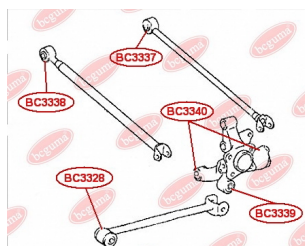

APPLICABILITY:

LEXUS, TOYOTA, TOYOTA (GAC)

BC3328