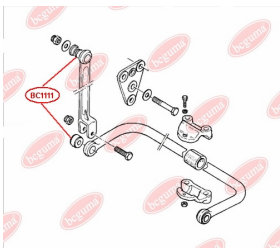

**APPLICABILITY:**

NISSAN, NISSAN (DONGFENG), RENAULT

**BC1109**

**BC1111****STABILISER MOUNTING**
[www.en.bcguma.ua/auto/BC1111](http://www.en.bcguma.ua/auto/BC1111)

Part Number:	BC1111
GTIN-13:	4823101802122
Number of other manufacturers (OEMs):	5010383545
Weight, g:	264
Required amount:	4
Items in Package:	1
External diameter, mm:	52.0
Inner diameter, mm:	20.0
Thickness, mm:	41.0
Material:	Rubber / metal
That installation:	-
Party settings:	Left / Right