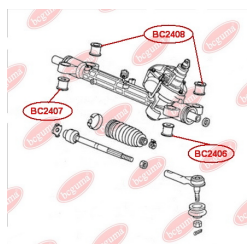

APPLICABILITY:

HONDA

BC2408