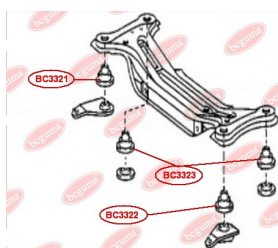

BC3322

HUB CARRIER BUSHING

www.en.bchguma.ua/auto/BC3322

Part Number:	BC3322
GTIN-13:	4823101806021
Number of other manufacturers (OEMs):	5227233040
Weight, g:	293
Required amount:	1
Items in Package:	1
External diameter, mm:	50.5
Inner diameter, mm:	18.5
Thickness, mm:	49.0
Material:	Metal / Rubber
That installation:	Back
Party settings:	Left

APPLICABILITY:

LEXUS, TOYOTA

HUB CARRIER BUSHING

www.en.bchguma.ua/auto/BC3323

Part Number:	BC3323
GTIN-13:	4823101805963
Number of other manufacturers (OEMs):	5227533050
Weight, g:	273
Required amount:	2
Items in Package:	1
External diameter, mm:	50.5
Inner diameter, mm:	20.3
Thickness, mm:	49.0
Material:	Metal / Rubber
That installation:	Back
Party settings:	Left / Right

BC3323

APPLICABILITY:

LEXUS, TOYOTA