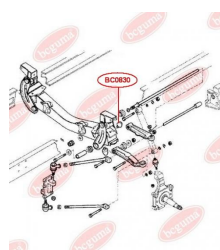

**APPLICABILITY:**

IVECO

**BC0830**

**BC0831****CONTROL ARM-/TRAILING ARM BUSH**[www.en.bcguma.ua/auto/BC0831](http://www.en.bcguma.ua/auto/BC0831)

Part Number:	BC0831
GTIN-13:	4823101805680
Number of other manufacturers (OEMs):	500350343
Weight, g:	282
Required amount:	4
Items in Package:	1
External diameter, mm:	65.5
Inner diameter, mm:	38.6
Thickness, mm:	34.0
Material:	Metal / Rubber
That installation:	Front
Party settings:	Left / Right