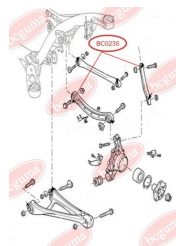

BC0234

STABILISER MOUNTING

www.en.bcguma.ua/auto/BC0234

Part Number:	BC0234
GTIN-13:	4823101800500
Number of other manufacturers (OEMs):	7H5511413B
Weight, g:	51
Required amount:	2
Items in Package:	1
External diameter, mm:	35.5
Inner diameter, mm:	23.0
Thickness, mm:	51.0
Material:	Rubber
That installation:	Front
Party settings:	Left / Right

APPLICABILITY:

VW

CONTROL ARM-/TRAILING ARM BUSH

www.en.bcguma.ua/auto/BC0235

Part Number:	BC0235
GTIN-13:	4823101800517
Number of other manufacturers (OEMs):	7L0505397; 7L0505398
Weight, g:	100
Required amount:	2
Items in Package:	1
External diameter, mm:	44.3
Inner diameter, mm:	12.3
Thickness, mm:	40.0
Material:	Rubber / metal
That installation:	Back
Party settings:	Left / Right

APPLICABILITY:

AUDI, PORSCHE, VW

BC0235