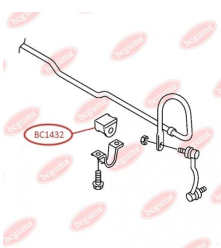

BC1432

STABILISER MOUNTING

www.en.bcguma.ua/auto/BC1432

Part Number:	BC1432
GTIN-13:	4823101806267
Number of other manufacturers (OEMs):	A9063233585; A9063231485; 2E0411041C; 2E0411041E; 68013717AA
Weight, g:	134
Required amount:	2
Items in Package:	1
External diameter, mm:	51.0
Inner diameter, mm:	17.0
Thickness, mm:	49.0
Material:	Rubber / metal
That installation:	Front
Party settings:	Left / Right

APPLICABILITY:

MERCEDES-BENZ, VW

CONTROL ARM-/TRAILING ARM BUSH

www.en.bcguma.ua/auto/BC1433

Part Number:	BC1433
GTIN-13:	4823101805895
Number of other manufacturers (OEMs):	A9063330014; 2E0407523
Weight, g:	362
Required amount:	4
Items in Package:	1
External diameter, mm:	52.3
Inner diameter, mm:	14.2
Thickness, mm:	74.0
Material:	Rubber / metal
That installation:	Front
Party settings:	Left / Right

APPLICABILITY:

AUDI, MERCEDES-BENZ, VW

BC1433