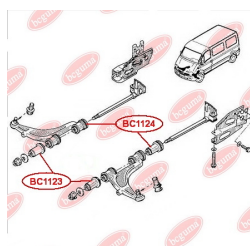

BC1123

CONTROL ARM-/TRAILING ARM BUSH

www.en.bcguma.ua/auto/BC1123

Part Number:	BC1123
GTIN-13:	4823101805802
Number of other manufacturers (OEMs):	5457000QAA; 7700302122; 7700302439; 4500094; 09160394; 9160394;
Weight, g:	453
Required amount:	2
Items in Package:	1
External diameter, mm:	55.5
Inner diameter, mm:	28.2
Thickness, mm:	74.0
Material:	Metal / Rubber
That installation:	Front
Party settings:	Left / Right

APPLICABILITY:

ALFA ROMEO, NISSAN, OPEL, RENAULT, VAUXHALL, VW

CONTROL ARM-/TRAILING ARM BUSH

www.en.bcguma.ua/auto/BC1124

Part Number:	BC1124
GTIN-13:	4823101805819
Number of other manufacturers (OEMs):	5442300QAA; 7700302440; 7700302123; 4500095; 09160395; 9160395
Weight, g:	468
Required amount:	2
Items in Package:	1
External diameter, mm:	55.5
Inner diameter, mm:	28.2
Thickness, mm:	79.0
Material:	Metal / Rubber
That installation:	Front
Party settings:	Left / Right

APPLICABILITY:

ALFA ROMEO, FIAT, NISSAN, OPEL, RENAULT, VAUXHALL

BC1124