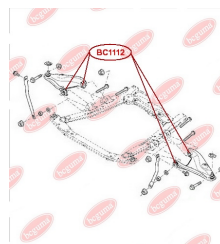

APPLICABILITY:

DACIA, RENAULT

BC1112