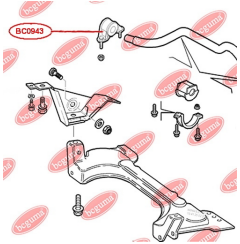

BC0943

ANTI-ROLL BAR BUSHING KIT

www.en.bcguma.ua/auto/BC0943

Part Number:	BC0943
GTIN-13:	4823101806557
Number of other manufacturers (OEMs):	51744226; 46777764; 46841320; 51713088
Weight, g:	105
Required amount:	2
Items in Package:	1
External diameter, mm:	34.0
Inner diameter, mm:	12.0
Thickness, mm:	29.0
Material:	Rubber
That installation:	Front
Party settings:	Left / Right

APPLICABILITY:

FIAT

CONTROL ARM-/TRAILING ARM BUSH

www.en.bcguma.ua/auto/BC1001

Part Number:	BC1001
GTIN-13:	4823101801989
Number of other manufacturers (OEMs):	7700302115; 7700302116; 4500091; 5445000QAA; 09160391; 9160391
Weight, g:	194
Required amount:	2
Items in Package:	1
External diameter, mm:	49.0
Inner diameter, mm:	22.0
Thickness, mm:	60.0
Material:	Rubber / metal
That installation:	Front
Party settings:	Left / Right

APPLICABILITY:

NISSAN, OPEL, RENAULT, VAUXHALL

BC1001