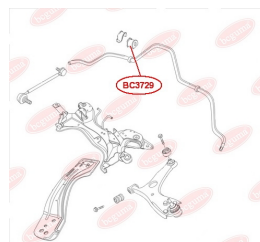

APPLICABILITY:

CHERY

BC3729