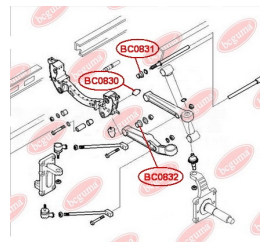

APPLICABILITY:

IVECO