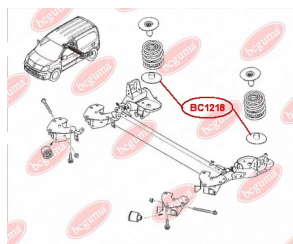

BC1217

ANTI-ROLL BAR BUSHING KIT

www.en.bcguma.ua/auto/BC1217

Part Number:	BC1217
GTIN-13:	4823101802269
Number of other manufacturers (OEMs):	7701069131
Weight, g:	55
Required amount:	2
Items in Package:	1
External diameter, mm:	-
Inner diameter, mm:	20.0
Thickness, mm:	47.0
Material:	Rubber
That installation:	Front
Party settings:	Left / Right

APPLICABILITY:

RENAULT

HUB CARRIER BUSHING, REINFORCED "BAD ROADS"

www.en.bcguma.ua/auto/BC1218

Part Number:	BC1218
GTIN-13:	4823101802276
Number of other manufacturers (OEMs):	8200190743; 4412357
Weight, g:	138
Required amount:	2
Items in Package:	1
External diameter, mm:	155.0
Inner diameter, mm:	48.0
Thickness, mm:	8.0
Material:	Rubber
That installation:	Back
Party settings:	Left / Right

APPLICABILITY:

OPEL, RENAULT

BC1218