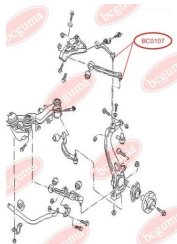

## BC0104

**BC0105****BEARING RING, LOWER BUSHING**[www.en.bcguma.ua/auto/BC0105](http://www.en.bcguma.ua/auto/BC0105)

Part Number:	BC0105
GTIN-13:	4823101800067
Number of other manufacturers (OEMs):	811512333A
Weight, g:	42
Required amount:	2
Items in Package:	1
External diameter, mm:	48.0
Inner diameter, mm:	10.0
Thickness, mm:	32.0
Material:	Rubber
That installation:	Back
Party settings:	Left / Right

**APPLICABILITY:**

AUDI

**BEARING RING, UPPER BUSHING**[www.en.bcguma.ua/auto/BC0106](http://www.en.bcguma.ua/auto/BC0106)

Part Number:	BC0106
GTIN-13:	4823101800074
Number of other manufacturers (OEMs):	811512335A
Weight, g:	33
Required amount:	2
Items in Package:	1
External diameter, mm:	48.0
Inner diameter, mm:	10.0
Thickness, mm:	21.0
Material:	Rubber
That installation:	Back
Party settings:	Left / Right

**BC0106****APPLICABILITY:**

AUDI

**BC0107****ANTHER OF BALL JOINT**[www.en.bcguma.ua/auto/BC0107](http://www.en.bcguma.ua/auto/BC0107)

Part Number:	BC0107
GTIN-13:	4823101800081
Number of other manufacturers (OEMs):	4D0407509G; 4D0407509J
Weight, g:	5
Required amount:	2
Items in Package:	1
External diameter, mm:	28.0
Inner diameter, mm:	14.0
Thickness, mm:	22.0
Material:	Rubber MBS
That installation:	Front
Party settings:	Left / Right

**APPLICABILITY:**

AUDI, SEAT, SKODA, VW

**ANTHER OF BALL JOINT**[www.en.bcguma.ua/auto/BC0108](http://www.en.bcguma.ua/auto/BC0108)

Part Number:	BC0108
GTIN-13:	4823101800098
Number of other manufacturers (OEMs):	86VB3395A2E; 6154161
Weight, g:	10
Required amount:	2
Items in Package:	1
External diameter, mm:	41.0
Inner diameter, mm:	16.0
Thickness, mm:	27.0
Material:	Rubber MBS
That installation:	Front
Party settings:	Left / Right