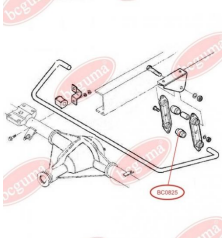

BC0825

STABILISER MOUNTING

www.en.bcguma.ua/auto/BC0825

Part Number:	BC0825
GTIN-13:	4823101801538
Number of other manufacturers (OEMs):	93801624
Weight, g:	27
Required amount:	-
Items in Package:	1
External diameter, mm:	38.0
Inner diameter, mm:	22.0
Thickness, mm:	40.0
Material:	Rubber
That installation:	Back
Party settings:	Left / Right