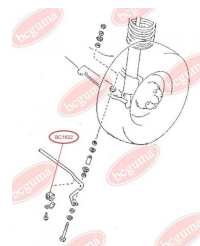

ANTI-ROLL BAR BUSHING KIT

www.en.bcguma.ua/auto/BC1622

Part Number:	BC1622
GTIN-13:	4823101803716
Number of other manufacturers (OEMs):	G06728156
Weight, g:	20
Required amount:	2
Items in Package:	1
External diameter, mm:	31.0
Inner diameter, mm:	15.0
Thickness, mm:	38.5
Material:	Rubber
That installation:	Back
Party settings:	Left / Right