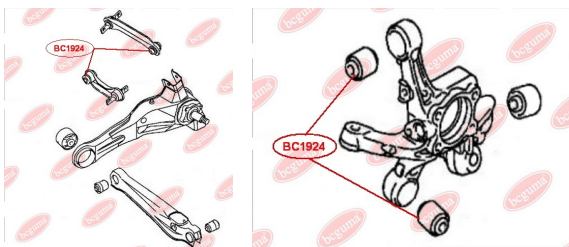

BC1924

CONTROL ARM-/TRAILING ARM BUSH

www.en.bcguma.ua/auto/BC1924

Part Number:	BC1924
GTIN-13:	4823101805062
Number of other manufacturers (OEMs):	MR491345; MR491347; MN101087; 30818096; 56210CG025
Weight, g:	128
Required amount:	4
Items in Package:	1
External diameter, mm:	36.2
Inner diameter, mm:	12.0
Thickness, mm:	44.5
Material:	Metal / Rubber
That installation:	Back
Party settings:	Left / Right

APPLICABILITY:

MITSUBISHI, PROTON, VOLVO

CONTROL ARM-/TRAILING ARM BUSH

www.en.bcguma.ua/auto/BC1925

Part Number:	BC1925
GTIN-13:	4823101805369
Number of other manufacturers (OEMs):	4010A013; 4010A014; 4010A103; 4010A104
Weight, g:	204
Required amount:	4
Items in Package:	1
External diameter, mm:	47.0
Inner diameter, mm:	14.2
Thickness, mm:	52.0
Material:	Metal / Rubber
That installation:	Front
Party settings:	Left / Right

APPLICABILITY:

MITSUBISHI, NISSAN

BC1925