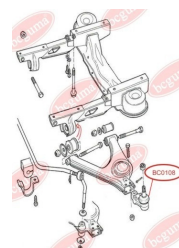

**BC0106****APPLICABILITY:**

AUDI

**BC0107****ANTHER OF BALL JOINT**[www.en.bcguma.ua/auto/BC0107](http://www.en.bcguma.ua/auto/BC0107)

Part Number:	BC0107
GTIN-13:	4823101800081
Number of other manufacturers (OEMs):	4D0407509G; 4D0407509J
Weight, g:	5
Required amount:	2
Items in Package:	1
External diameter, mm:	28.0
Inner diameter, mm:	14.0
Thickness, mm:	22.0
Material:	Rubber MBS
That installation:	Front
Party settings:	Left / Right

**APPLICABILITY:**

AUDI, SEAT, SKODA, VW

**ANTHER OF BALL JOINT**[www.en.bcguma.ua/auto/BC0108](http://www.en.bcguma.ua/auto/BC0108)

Part Number:	BC0108
GTIN-13:	4823101800098
Number of other manufacturers (OEMs):	86VB3395A2E; 6154161
Weight, g:	10
Required amount:	2
Items in Package:	1
External diameter, mm:	41.0
Inner diameter, mm:	16.0
Thickness, mm:	27.0
Material:	Rubber MBS
That installation:	Front
Party settings:	Left / Right

**APPLICABILITY:**

FORD

**BC0108**

**BC0109****STABILISER MOUNTING**[www.en.bcguma.ua/auto/BC0109](http://www.en.bcguma.ua/auto/BC0109)

Part Number:	BC0109
GTIN-13:	4823101800104
Number of other manufacturers (OEMs):	1J0411327
Weight, g:	20
Required amount:	2
Items in Package:	1
External diameter, mm:	35.0
Inner diameter, mm:	23.0
Thickness, mm:	24.0
Material:	Rubber
That installation:	Front
Party settings:	Left / Right