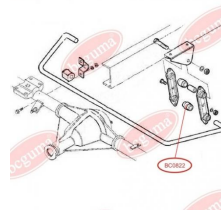

APPLICABILITY:

IVECO

BC0822