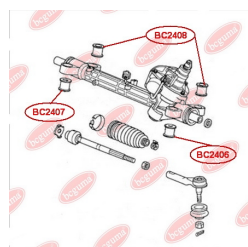

### APPLICABILITY:

HONDA

**BC2406**

**BC2407****MOUNTING, STEERING GEAR**[www.en.bcguma.ua/auto/BC2407](http://www.en.bcguma.ua/auto/BC2407)

Part Number:	BC2407
GTIN-13:	4823101805468
Number of other manufacturers (OEMs):	53685SWCG01
Weight, g:	91
Required amount:	1
Items in Package:	1
External diameter, mm:	34.6
Inner diameter, mm:	12.3
Thickness, mm:	29.0
Material:	Metal / Rubber
That installation:	Front
Party settings:	Right