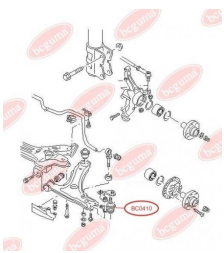

BC0410

ANTHER OF BALL JOINT

www.en.bcguma.ua/auto/BC0410

Part Number:	BC0410
GTIN-13:	4823101800906
Number of other manufacturers (OEMs):	357407365A; 357407365; 31121127726; 31121127725; 31121126253; 31126756491; 31126756696
Weight, g:	6
Required amount:	2
Items in Package:	1
External diameter, mm:	32.0
Inner diameter, mm:	16.0
Thickness, mm:	22.0
Material:	Rubber MBS
That installation:	Front
Party settings:	Left / Right