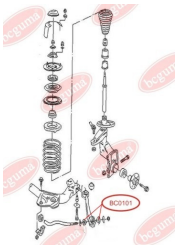

UKRAINIAN

**CAR-PARTS**

MANUFACTURER

[WWW.BCGUMA.UA](http://WWW.BCGUMA.UA)

**BC0101****CONTROL ARM-/TRAILING ARM BUSH**[www.en.bcguma.ua/auto/BC0101](http://www.en.bcguma.ua/auto/BC0101)

Part Number:	BC0101
GTIN-13:	4823101800029
Number of other manufacturers (OEMs):	4A0407181A
Weight, g:	97
Required amount:	4
Items in Package:	1
External diameter, mm:	54.0
Inner diameter, mm:	16.0
Thickness, mm:	24.0
Material:	Rubber / metal
That installation:	Front
Party settings:	Left / Right

**APPLICABILITY:**

AUDI

**ROD ASSEMBLY BUSH**[www.en.bcguma.ua/auto/BC0102](http://www.en.bcguma.ua/auto/BC0102)

Part Number:	BC0102
GTIN-13:	4823101800036
Number of other manufacturers (OEMs):	4A0419802A; 4A0419801A
Weight, g:	52
Required amount:	2
Items in Package:	1
External diameter, mm:	29.0
Inner diameter, mm:	12.0
Thickness, mm:	28.0
Material:	Rubber / metal
That installation:	Front
Party settings:	Left / Right