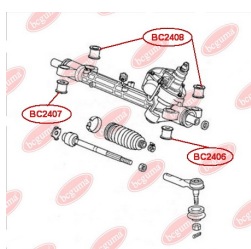

### APPLICABILITY:

HONDA

**BC2406**

**BC2407****MOUNTING, STEERING GEAR**[www.en.bcguma.ua/auto/BC2407](http://www.en.bcguma.ua/auto/BC2407)

Part Number:	BC2407
GTIN-13:	4823101805468
Number of other manufacturers (OEMs):	53685SWCG01
Weight, g:	91
Required amount:	1
Items in Package:	1
External diameter, mm:	34.6
Inner diameter, mm:	12.3
Thickness, mm:	29.0
Material:	Metal / Rubber
That installation:	Front
Party settings:	Right