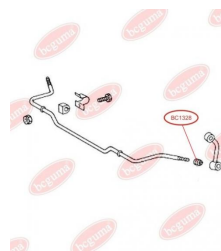

APPLICABILITY:

MERCEDES-BENZ, VW

BC1328