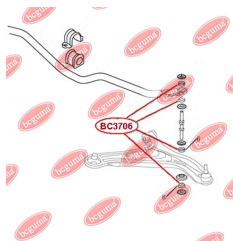

APPLICABILITY:

GEELY