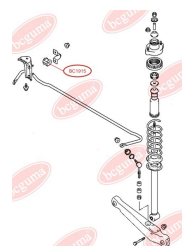

APPLICABILITY:

MITSUBISHI