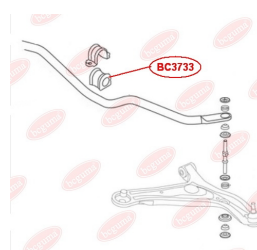

APPLICABILITY:

GEELY

BC3733