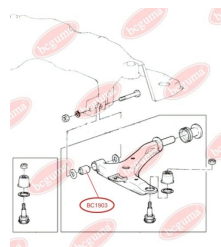

**APPLICABILITY:**

HYUNDAI

**BC1903**

**BC1904****ANTI-ROLL BAR BUSHING KIT**[www.en.bcguma.ua/auto/BC1904](http://www.en.bcguma.ua/auto/BC1904)

Part Number:	BC1904
GTIN-13:	4823101803945
Number of other manufacturers (OEMs):	MR297500; MB573054
Weight, g:	17
Required amount:	2
Items in Package:	1
External diameter, mm:	-
Inner diameter, mm:	19.0
Thickness, mm:	46.3
Material:	Rubber
That installation:	Front
Party settings:	Left / Right