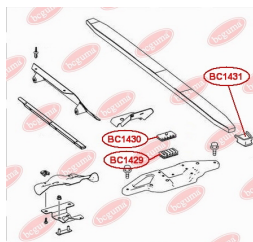

APPLICABILITY:

MERCEDES-BENZ, VW

BC1431