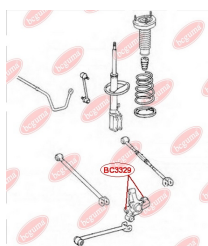

BC3329

CONTROL ARM-/TRAILING ARM BUSH

www.en.bcguma.ua/auto/BC3329

Part Number:	BC3329
GTIN-13:	4823101805550
Number of other manufacturers (OEMs):	4230548010
Weight, g:	126
Required amount:	4
Items in Package:	1
External diameter, mm:	36.5
Inner diameter, mm:	14.0
Thickness, mm:	42.0
Material:	Rubber / metal
That installation:	Back
Party settings:	Left / Right

APPLICABILITY:

LEXUS, TOYOTA

BC3330

ANTI-ROLL BAR BUSHING KIT

www.en.bcguma.ua/auto/BC3330

Part Number:	BC3330
GTIN-13:	4823101805857
Number of other manufacturers (OEMs):	4881533100
Weight, g:	42
Required amount:	2
Items in Package:	1
External diameter, mm:	35.0
Inner diameter, mm:	23.0
Thickness, mm:	41.0
Material:	Rubber
That installation:	Front
Party settings:	Left / Right

APPLICABILITY:

LEXUS, TOYOTA