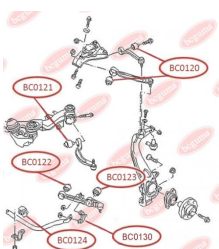

## CONTROL ARM-/TRAILING ARM BUSH, REINFORCED "BAD ROADS"

[www.en.bcguma.ua/auto/BC0120](http://www.en.bcguma.ua/auto/BC0120)

Part Number:	BC0120
GTIN-13:	4823101805864
Number of other manufacturers (OEMs):	4B0407515; 4D0407515C
Weight, g:	151
Required amount:	4
Items in Package:	1
External diameter, mm:	46.5
Inner diameter, mm:	10.0
Thickness, mm:	40.0
Material:	Metal / Rubber
That installation:	Front
Party settings:	Left / Right

### APPLICABILITY:

AUDI, SAAB, SEAT, SKODA, VW

**BC0120**

**BC0123****CONTROL ARM-/TRAILING ARM BUSH**[www.en.bcguma.ua/auto/BC0123](http://www.en.bcguma.ua/auto/BC0123)

Part Number:	BC0123
GTIN-13:	4823101805772
Number of other manufacturers (OEMs):	8E0407181B; 8E0407181C; 8E0407181D
Weight, g:	182
Required amount:	2
Items in Package:	1
External diameter, mm:	40.5
Inner diameter, mm:	12.2
Thickness, mm:	37.0
Material:	Metal / Rubber
That installation:	Front
Party settings:	Left / Right

**APPLICABILITY:**

AUDI, SEAT, SKODA, VW

**CONTROL ARM-/TRAILING ARM BUSH**[www.en.bcguma.ua/auto/BC0125](http://www.en.bcguma.ua/auto/BC0125)

Part Number:	BC0125
GTIN-13:	4823101805871
Number of other manufacturers (OEMs):	8E0501541S; 8E0501541Q; 8E0501541J
Weight, g:	191
Required amount:	4
Items in Package:	1
External diameter, mm:	36.4
Inner diameter, mm:	12.2
Thickness, mm:	46.5
Material:	Metal / Rubber
That installation:	Back
Party settings:	Left / Right

**APPLICABILITY:**

AUDI, SEAT

**BC0125**

**BC0126****CONTROL ARM-/TRAILING ARM BUSH**

[www.en.bcguma.ua/auto/BC0126](http://www.en.bcguma.ua/auto/BC0126)

Part Number:	BC0126
GTIN-13:	4823101806137
Number of other manufacturers (OEMs):	8E0505311T; 8E0505312T; 8E0505311S; 8E0505312S; 8E0505203C; 8E0505203D; 8E0505311AC; 8E0505312AC
Weight, g:	250
Required amount:	2
Items in Package:	1
External diameter, mm:	43.8
Inner diameter, mm:	12.2
Thickness, mm:	60.0
Material:	Rubber / metal
That installation:	Back
Party settings:	Left / Right