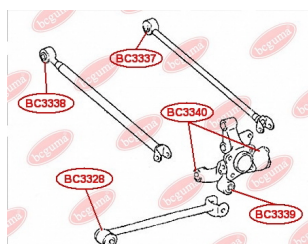

CONTROL ARM-/TRAILING ARM BUSH

www.en.bcguma.ua/auto/BC3338

Part Number:	BC3338
GTIN-13:	4823101805956
Number of other manufacturers (OEMs):	4871048050
Weight, g:	157
Required amount:	2
Items in Package:	1
External diameter, mm:	37.2
Inner diameter, mm:	12.3
Thickness, mm:	55.0
Material:	Rubber / metal
That installation:	Back
Party settings:	Left / Right