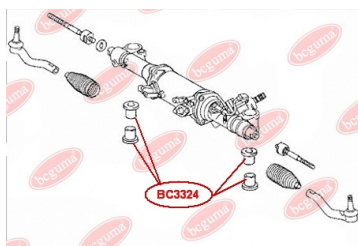

BC3324

MOUNTING, STEERING GEAR

www.en.bcguma.ua/auto/BC3324

Part Number:	BC3324
GTIN-13:	4823101805376
Number of other manufacturers (OEMs):	4425033340
Weight, g:	91
Required amount:	4
Items in Package:	1
External diameter, mm:	26.3
Inner diameter, mm:	12.0
Thickness, mm:	32.5
Material:	Metal / Rubber
That installation:	Front
Party settings:	Left / Right

APPLICABILITY:

LEXUS, TOYOTA

CONTROL ARM-/TRAILING ARM BUSH

www.en.bcguma.ua/auto/BC3328

Part Number:	BC3328
GTIN-13:	4823101805253
Number of other manufacturers (OEMs):	4878048040
Weight, g:	177
Required amount:	2
Items in Package:	1
External diameter, mm:	40.5
Inner diameter, mm:	12.0
Thickness, mm:	54.5
Material:	Metal / Rubber
That installation:	Back
Party settings:	Left / Right

APPLICABILITY:

LEXUS, TOYOTA, TOYOTA (GAC)

BC3328