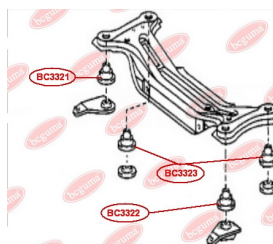

HUB CARRIER BUSHING

www.en.bchguma.ua/auto/BC3323

Part Number:	BC3323
GTIN-13:	4823101805963
Number of other manufacturers (OEMs):	5227533050
Weight, g:	273
Required amount:	2
Items in Package:	1
External diameter, mm:	50.5
Inner diameter, mm:	20.3
Thickness, mm:	49.0
Material:	Metal / Rubber
That installation:	Back
Party settings:	Left / Right

BC3323