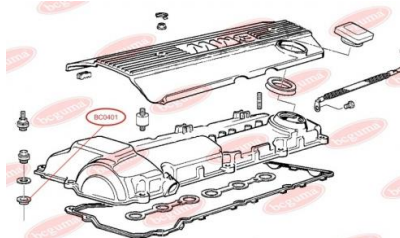

APPLICABILITY:

BMW, LAND ROVER, WIESMANN

BC0401