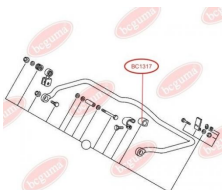

BC1317

STABILISER MOUNTING

www.en.bcguma.ua/auto/BC1317

Part Number:	BC1317
GTIN-13:	4823101802443
Number of other manufacturers (OEMs):	A6013260482
Weight, g:	29
Required amount:	2
Items in Package:	1
External diameter, mm:	34.0
Inner diameter, mm:	24.0
Thickness, mm:	39.0
Material:	Rubber
That installation:	Back
Party settings:	Left / Right