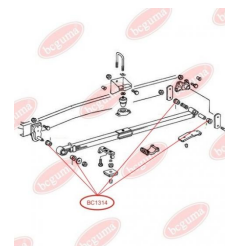

**APPLICABILITY:**

MERCEDES-BENZ

**BC1314**

**BC1315****ANTI-ROLL BAR BUSHING KIT**[www.en.bcguma.ua/auto/BC1315](http://www.en.bcguma.ua/auto/BC1315)

Part Number:	BC1315
GTIN-13:	4823101802429
Number of other manufacturers (OEMs):	A6673200073
Weight, g:	74
Required amount:	2
Items in Package:	1
External diameter, mm:	32.5
Inner diameter, mm:	12.0
Thickness, mm:	36.0
Material:	Rubber / metal
That installation:	Back
Party settings:	Left / Right