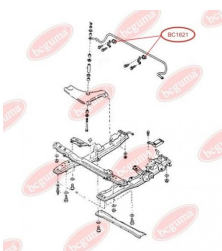

### APPLICABILITY:

MAZDA

**BC1621****ANTI-ROLL BAR BUSHING KIT**[www.en.bcguma.ua/auto/BC1621](http://www.en.bcguma.ua/auto/BC1621)

Part Number:	BC1621
GTIN-13:	4823101803709
Number of other manufacturers (OEMs):	G03034156
Weight, g:	28
Required amount:	2
Items in Package:	1
External diameter, mm:	31.0
Inner diameter, mm:	16.5
Thickness, mm:	38.5
Material:	Rubber
That installation:	Back
Party settings:	Left / Right