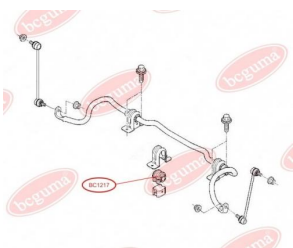

**APPLICABILITY:**

RENAULT

**BC1216**

**BC1217****ANTI-ROLL BAR BUSHING KIT**

[www.en.bcguma.ua/auto/BC1217](http://www.en.bcguma.ua/auto/BC1217)

Part Number:	BC1217
GTIN-13:	4823101802269
Number of other manufacturers (OEMs):	7701069131
Weight, g:	55
Required amount:	2
Items in Package:	1
External diameter, mm:	-
Inner diameter, mm:	20.0
Thickness, mm:	47.0
Material:	Rubber
That installation:	Front
Party settings:	Left / Right