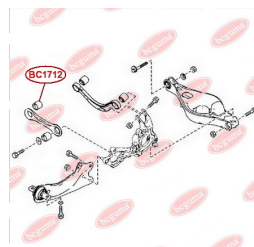

APPLICABILITY:

MAZDA