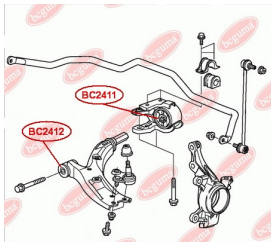

BC2411

CONTROL ARM-/TRAILING ARM BUSH

www.en.bcguma.ua/auto/BC2411

Part Number:	BC2411
GTIN-13:	4823101805529
Number of other manufacturers (OEMs):	51395SWAE01
Weight, g:	210
Required amount:	2
Items in Package:	1
External diameter, mm:	70.5
Inner diameter, mm:	19.0
Thickness, mm:	50.0
Material:	Polymer/Rubber/Metal
That installation:	Front
Party settings:	Left / Right

APPLICABILITY:

HONDA

CONTROL ARM-/TRAILING ARM BUSH

www.en.bcguma.ua/auto/BC2412

Part Number:	BC2412
GTIN-13:	4823101805000
Number of other manufacturers (OEMs):	51350SWAE01
Weight, g:	183
Required amount:	2
Items in Package:	1
External diameter, mm:	41.5
Inner diameter, mm:	14.3
Thickness, mm:	61.0
Material:	Rubber / metal
That installation:	Front
Party settings:	Left / Right

APPLICABILITY:

HONDA

BC2412