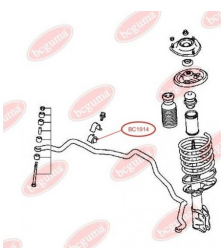

BC1914

ANTI-ROLL BAR BUSHING KIT

www.en.bcguma.ua/auto/BC1914

Part Number:	BC1914
GTIN-13:	4823101804041
Number of other manufacturers (OEMs):	MN100250
Weight, g:	34
Required amount:	2
Items in Package:	1
External diameter, mm:	-
Inner diameter, mm:	26.0
Thickness, mm:	36.0
Material:	Rubber
That installation:	Front
Party settings:	Left / Right

APPLICABILITY:

MITSUBISHI

BC1915

ANTI-ROLL BAR BUSHING KIT

www.en.bcguma.ua/auto/BC1915

Part Number:	BC1915
GTIN-13:	4823101804058
Number of other manufacturers (OEMs):	MR589637
Weight, g:	29
Required amount:	2
Items in Package:	1
External diameter, mm:	-
Inner diameter, mm:	12.0
Thickness, mm:	36.0
Material:	Rubber
That installation:	Back
Party settings:	Left / Right