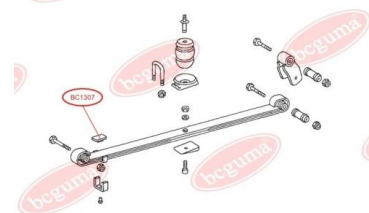

**APPLICABILITY:**

MERCEDES-BENZ

**BC1307**

**BC1308****BUSHING, LEAF SPRING**

[www.en.bcguma.ua/auto/BC1308](http://www.en.bcguma.ua/auto/BC1308)

Part Number:	BC1308
GTIN-13:	4823101802368
Number of other manufacturers (OEMs):	A6703200344
Weight, g:	374
Required amount:	2
Items in Package:	1
External diameter, mm:	58.0
Inner diameter, mm:	36.0
Thickness, mm:	86.5
Material:	Rubber / metal
That installation:	Back
Party settings:	Behind