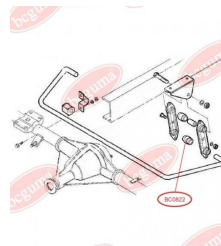

APPLICABILITY:

IVECO