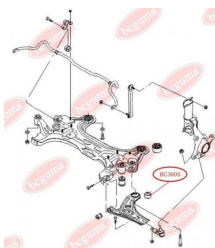

APPLICABILITY:

CHEVROLET, DAEWOO

BC3601