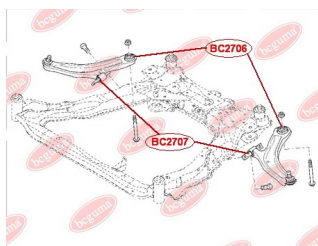

BC2706

CONTROL ARM-/TRAILING ARM BUSH, REINFORCED "BAD ROADS"

www.en.bcguma.ua/auto/BC2706

Part Number:	BC2706
GTIN-13:	4823101806052
Number of other manufacturers (OEMs):	54500BB00A; 54500BR30A; 54500JD000; 545001KA0A; 545001KA0B; 54501BB00A; 54501BR30A; 54501JD000; 54501JG000; 545011KA0A; 545011KA0B; 54501JY00A; 545040445R; 545055212R
Weight, g:	168
Required amount:	2
Items in Package:	1
External diameter, mm:	58.5
Inner diameter, mm:	12.2
Thickness, mm:	53.0
Material:	Metal / Rubber
That installation:	Front
Party settings:	Left / Right

APPLICABILITY:

NISSAN, RENAULT

CONTROL ARM-/TRAILING ARM BUSH

www.en.bcguma.ua/auto/BC2708

Part Number:	BC2708
GTIN-13:	4823101805611
Number of other manufacturers (OEMs):	54500JN00A; 54500JN00B; 54501JN00A; 54501JN00B
Weight, g:	267
Required amount:	2
Items in Package:	1
External diameter, mm:	50.5
Inner diameter, mm:	14.2
Thickness, mm:	49.0
Material:	Metal / Rubber
That installation:	Front
Party settings:	Left / Right

APPLICABILITY:

NISSAN, NISSAN (DONGFENG)

BC2708