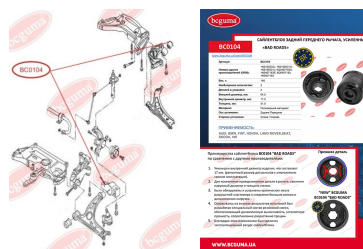

APPLICABILITY:

AUDI, VW

CONTROL ARM BUSHING - FRONT, REINFORCED, "BAD ROADS"www.en.bcguma.ua/auto/BC0104

Part Number:	BC0104
GTIN-13:	4823101800050
Number of other manufacturers (OEMs):	1K0199232J; 1K0199231G; 1K0199231J; 6Q0407183A; 1K0407183E; 6Q0407183; 1K0407183
Weight, g:	140
Required amount:	2
Items in Package:	1
External diameter, mm:	63.5
Inner diameter, mm:	17.5
Thickness, mm:	50.8
Material:	Polymeric material
That installation:	Back Front
Party settings:	Left / Right

APPLICABILITY:

AUDI, SEAT, SKODA, VW

BC0104

BC0105**BEARING RING, LOWER BUSHING**www.en.bcguma.ua/auto/BC0105

Part Number:	BC0105
GTIN-13:	4823101800067
Number of other manufacturers (OEMs):	811512333A
Weight, g:	42
Required amount:	2
Items in Package:	1
External diameter, mm:	48.0
Inner diameter, mm:	10.0
Thickness, mm:	32.0
Material:	Rubber
That installation:	Back
Party settings:	Left / Right