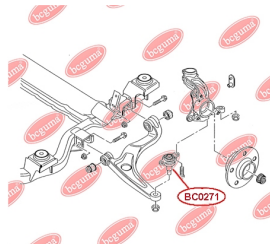

APPLICABILITY:

FIAT, PORSCHE, VW

BC0271