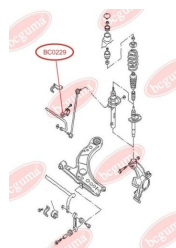

APPLICABILITY:

AUDI, SEAT, SKODA, VW