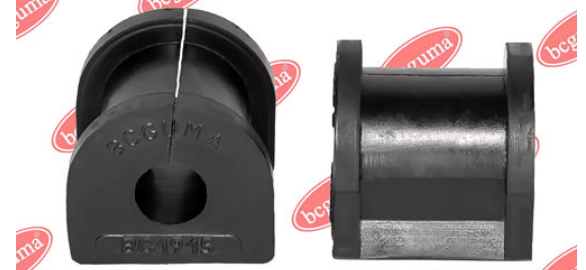

APPLICABILITY:

MITSUBISHI