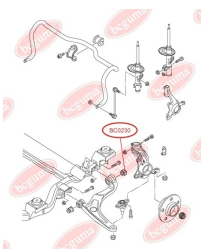

**APPLICABILITY:**

AUDI, SEAT, SKODA, VW

**BC0229****STABILISER MOUNTING**www.en.bcguma.ua/auto/BC0229

Part Number:	BC0229
GTIN-13:	4823101800456
Number of other manufacturers (OEMs):	1J0411314T
Weight, g:	22
Required amount:	2
Items in Package:	1
External diameter, mm:	34.0
Inner diameter, mm:	21.0
Thickness, mm:	25.0
Material:	Rubber
That installation:	Front
Party settings:	Left / Right

**APPLICABILITY:**

AUDI, SEAT, SKODA, VW

BC0230**TRACK CONTROL ARM BUSH**

www.en.bcguma.ua/auto/BC0230

Part Number:	BC0230
GTIN-13:	4823101800463
Number of other manufacturers (OEMs):	7H0407182; 7H0407182A; 7H0407151F; 7H0407152F
Weight, g:	433
Required amount:	2
Items in Package:	1
External diameter, mm:	60.0
Inner diameter, mm:	14.2
Thickness, mm:	64.0
Material:	Rubber / metal
That installation:	Back Front
Party settings:	Left / Right