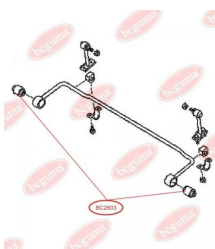

BC2602

CONTROL ARM-/TRAILING ARM BUSH

www.en.bcguma.ua/auto/BC2602

Part Number:	BC2602
GTIN-13:	4823101804249
Number of other manufacturers (OEMs):	5511163J10; 5511156J00; 5511090J10; 5511063J10; 55045D0101; 551108H505; 5511056J00; 5511190J10
Weight, g:	120
Required amount:	2
Items in Package:	1
External diameter, mm:	50.0
Inner diameter, mm:	12.0
Thickness, mm:	56.0
Material:	Rubber / metal
That installation:	Back
Party settings:	Left / Right

APPLICABILITY:

INFINITI, NISSAN, RENAULT TRUCKS

ANTI-ROLL BAR BUSHING KIT

www.en.bcguma.ua/auto/BC2603

Part Number:	BC2603
GTIN-13:	4823101804256
Number of other manufacturers (OEMs):	5624301E01
Weight, g:	155
Required amount:	2
Items in Package:	1
External diameter, mm:	51.0
Inner diameter, mm:	12.0
Thickness, mm:	60.0
Material:	Rubber / metal
That installation:	Back
Party settings:	Left / Right

APPLICABILITY:

NISSAN

BC2603