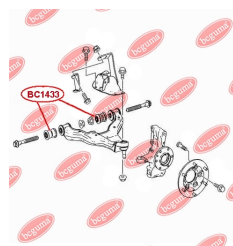

APPLICABILITY:

AUDI, MERCEDES-BENZ, VW

BC1433