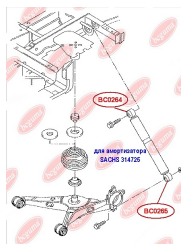

APPLICABILITY:

VW