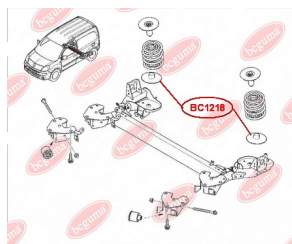

APPLICABILITY:

OPEL, RENAULT

BC1218