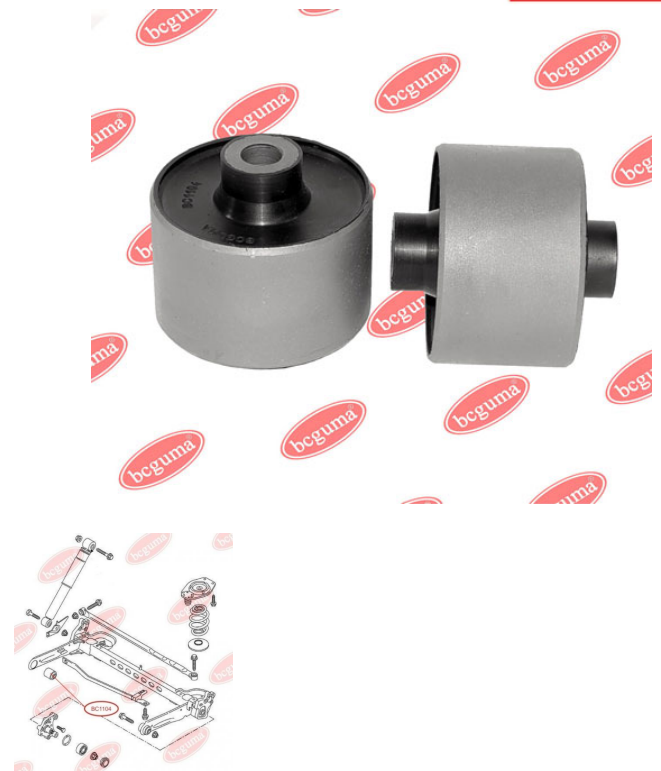

BC11031

**MOUNTING AXLE BEAM (PLASTIC),
REINFORCED "BAD ROADS"**

www.en.bcguma.ua/auto/BC11031

Part Number:	BC11031
GTIN-13:	4823101802054
Number of other manufacturers (OEMs):	8200034395; 8200626965; 8200734588
Weight, g:	394
Required amount:	2
Items in Package:	1
External diameter, mm:	54.3
Inner diameter, mm:	17.0
Thickness, mm:	78.5
Material:	Polyamide / rubber / metal
That installation:	Front
Party settings:	Left / Right

APPLICABILITY:

NISSAN, OPEL, RENAULT, VAUXHALL

HUB CARRIER BUSHING

www.en.bcguma.ua/auto/BC1104

Part Number:	BC1104
GTIN-13:	4823101802061
Number of other manufacturers (OEMs):	8200431675; 5546600QAA; 8200039132; 4412907; 4417121
Weight, g:	446
Required amount:	2
Items in Package:	1
External diameter, mm:	70.0
Inner diameter, mm:	12.5
Thickness, mm:	70.0
Material:	Rubber / metal
That installation:	Back
Party settings:	Left / Right

APPLICABILITY:

NISSAN, OPEL, RENAULT, VAUXHALL

BC1104