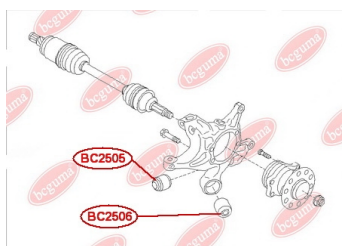

BC2505

CONTROL ARM-/TRAILING ARM BUSH

www.en.bcguma.ua/auto/BC2505

Part Number:	BC2505
GTIN-13:	4823101805703
Number of other manufacturers (OEMs):	20257XA000
Weight, g:	117
Required amount:	2
Items in Package:	1
External diameter, mm:	40.4
Inner diameter, mm:	12.2
Thickness, mm:	50.0
Material:	Metal / Rubber
That installation:	Back
Party settings:	Left / Right

APPLICABILITY:

SUBARU

CONTROL ARM-/TRAILING ARM BUSH

www.en.bcguma.ua/auto/BC2506

Part Number:	BC2506
GTIN-13:	4823101805826
Number of other manufacturers (OEMs):	20254XA00A
Weight, g:	164
Required amount:	4
Items in Package:	1
External diameter, mm:	40.5
Inner diameter, mm:	12.2
Thickness, mm:	48.0
Material:	Metal / Rubber
That installation:	Back
Party settings:	Left / Right

APPLICABILITY:

SUBARU

BC2506