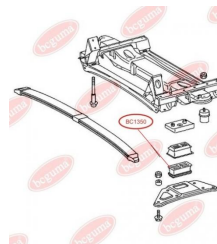

APPLICABILITY:

MERCEDES-BENZ

BC1350