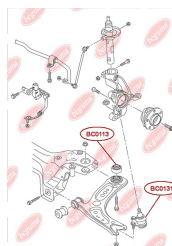

APPLICABILITY:

FORD, GEO, GLAS, HYUNDAI, MITSUBISHI, RENAULT, SEAT, SUBARU, VAUXHALL, VW

BC0131