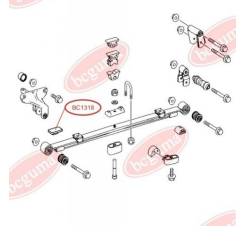

APPLICABILITY:

MAN, MERCEDES-BENZ, VOLVO

BC1318