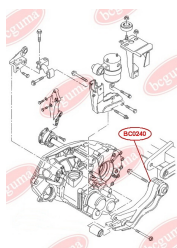

APPLICABILITY:

VW

**BC0239**

BC0240

MOUNTING, MANUAL TRANSMISSION

www.en.bcguma.ua/auto/BC0240

Part Number:	BC0240
GTIN-13:	4823101800562
Number of other manufacturers (OEMs):	701399207B
Weight, g:	306
Required amount:	1
Items in Package:	1
External diameter, mm:	64.0
Inner diameter, mm:	16.0
Thickness, mm:	90.0
Material:	Polyamide / rubber / metal
That installation:	Back Front
Party settings:	-