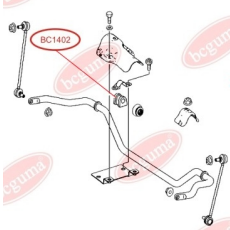

BC1402

STABILISER MOUNTING

www.en.bcguma.ua/auto/BC1402

Part Number:	BC1402
GTIN-13:	4823101803167
Number of other manufacturers (OEMs):	A6393232085
Weight, g:	81
Required amount:	2
Items in Package:	1
External diameter, mm:	43.0
Inner diameter, mm:	26.0
Thickness, mm:	54.0
Material:	Rubber
That installation:	Front
Party settings:	Left / Right

APPLICABILITY:

MERCEDES-BENZ

STABILISER MOUNTING WITH ANTHÉR (BC1398 - 1PC., BC1403 - 2PC.)

www.en.bcguma.ua/auto/BC14021

Part Number:	BC14021
GTIN-13:	4823101803174
Number of other manufacturers (OEMs):	A6393230292; A6393232085
Weight, g:	93
Required amount:	2
Items in Package:	1
External diameter, mm:	43.0
Inner diameter, mm:	26.0
Thickness, mm:	-
Material:	Rubber
That installation:	Front
Party settings:	Left / Right

APPLICABILITY:

MERCEDES-BENZ

BC14021