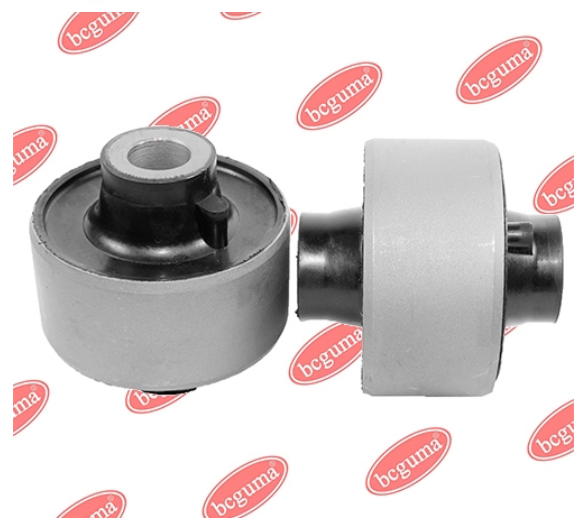

BC3705

CONTROL ARM-/TRAILING ARM BUSH

www.en.bcguma.ua/auto/BC3705

Part Number:	BC3705
GTIN-13:	4823101805291
Number of other manufacturers (OEMs):	T112909080
Weight, g:	288
Required amount:	2
Items in Package:	1
External diameter, mm:	60.5
Inner diameter, mm:	14.2
Thickness, mm:	60.0
Material:	Metal / Rubber
That installation:	Front
Party settings:	Left / Right

APPLICABILITY:

CHERY, TOYOTA

LINK STABILIZER BUSH

www.en.bcguma.ua/auto/BC3706

Part Number:	BC3706
GTIN-13:	4823101806342
Number of other manufacturers (OEMs):	1014001672
Weight, g:	5
Required amount:	8
Items in Package:	1
External diameter, mm:	25.0
Inner diameter, mm:	9.0
Thickness, mm:	12.0
Material:	Rubber
That installation:	Front
Party settings:	Left / Right

APPLICABILITY:

GEELY

BC3706