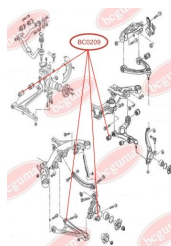

APPLICABILITY:

BMW, OPEL, VAUXHALL, VW

ANTHER OF BALL JOINTwww.en.bcguma.ua/auto/BC0207

Part Number:	BC0207
GTIN-13:	4823101800234
Number of other manufacturers (OEMs):	4708300; 191407365A; 191407365; 4708299; 191407365B
Weight, g:	5
Required amount:	2
Items in Package:	1
External diameter, mm:	28.0
Inner diameter, mm:	12.0
Thickness, mm:	22.0
Material:	Rubber MBS
That installation:	Front
Party settings:	Left / Right

APPLICABILITY:

OPEL, SEAT, VAUXHALL, VW

BC0207

BC0208**ANTHER OF BALL JOINT**www.en.bcguma.ua/auto/BC0208

Part Number:	BC0208
GTIN-13:	4823101800241
Number of other manufacturers (OEMs):	251407187A; 251407187B; 251407187; 4708299; 4708300
Weight, g:	7
Required amount:	2
Items in Package:	1
External diameter, mm:	35.0
Inner diameter, mm:	17.0
Thickness, mm:	20.0
Material:	Rubber MBS
That installation:	Front
Party settings:	Left / Right

APPLICABILITY:

OPEL, SKODA, VAUXHALL, VW

CONTROL ARM-/TRAILING ARM BUSHwww.en.bcguma.ua/auto/BC0209

Part Number:	BC0209
GTIN-13:	4823101800258
Number of other manufacturers (OEMs):	7D0407183C; 7D0407183; 7H0407183; 7L8407183; 7L0407183A; 7H0407152F; 7H0407152B; 7H0407151F; 7H0407151B
Weight, g:	239
Required amount:	2
Items in Package:	1
External diameter, mm:	40.0
Inner diameter, mm:	14.0
Thickness, mm:	60.0
Material:	Rubber / metal
That installation:	Front
Party settings:	Left / Right

APPLICABILITY:

AUDI, VW

BC0209

BC02091**CONTROL ARM-/TRAILING ARM BUSH**www.en.bcguma.ua/auto/BC02091

Part Number:	BC02091
GTIN-13:	4823101805666
Number of other manufacturers (OEMs):	95533101711; 95533101811; 7P0505312E; 7P0505311E; 7L0505311B; 7L0505312B
Weight, g:	299
Required amount:	2
Items in Package:	1
External diameter, mm:	60.2
Inner diameter, mm:	14.2
Thickness, mm:	70.0
Material:	Metal / Rubber
That installation:	Back
Party settings:	Left / Right