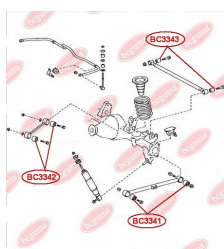

BC3341

CONTROL ARM-/TRAILING ARM BUSH

www.en.bcguma.ua/auto/BC3341

Part Number:	BC3341
GTIN-13:	4823101805604
Number of other manufacturers (OEMs):	4872535020; 4872035060; 4872035061
Weight, g:	296
Required amount:	4
Items in Package:	1
External diameter, mm:	50.4
Inner diameter, mm:	14.2
Thickness, mm:	60.0
Material:	Metal / Rubber
That installation:	Back
Party settings:	Left / Right

APPLICABILITY:

TOYOTA

CONTROL ARM-/TRAILING ARM BUSH

www.en.bcguma.ua/auto/BC3342

Part Number:	BC3342
GTIN-13:	4823101805758
Number of other manufacturers (OEMs):	4879060010; 4871035060; 4871035070; 4871435010; 4877060010; 4871060160; 4871035050
Weight, g:	240
Required amount:	4
Items in Package:	1
External diameter, mm:	50.4
Inner diameter, mm:	12.2
Thickness, mm:	55.0
Material:	Metal / Rubber
That installation:	Back
Party settings:	Left / Right

APPLICABILITY:

TOYOTA

BC3342