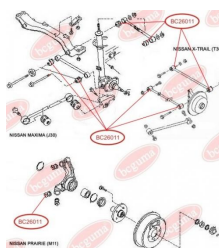

CONTROL ARM-/TRAILING ARM BUSH

www.en.bcguma.ua/auto/BC26011

Part Number:	BC26011
GTIN-13:	4823101805833
Number of other manufacturers (OEMs):	5515750A10; 5515251E00
Weight, g:	99
Required amount:	4
Items in Package:	1
External diameter, mm:	34.0
Inner diameter, mm:	14.2
Thickness, mm:	40.0
Material:	Rubber / metal
That installation:	Back
Party settings:	Left / Right