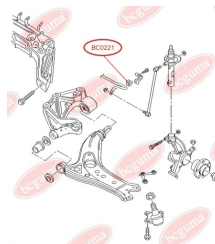

BC0220

CONTROL ARM-/TRAILING ARM BUSH

www.en.bcguma.ua/auto/BC0220

Part Number:	BC0220
GTIN-13:	4823101800371
Number of other manufacturers (OEMs):	5Q0407182; 1K0407182; 1K0407182A
Weight, g:	156
Required amount:	2
Items in Package:	1
External diameter, mm:	39.5
Inner diameter, mm:	12.2
Thickness, mm:	54.0
Material:	Rubber / metal
That installation:	Front
Party settings:	Left / Right

APPLICABILITY:

AUDI, SEAT, SKODA, VW, VW (SVW)

STABILISER MOUNTING

www.en.bcguma.ua/auto/BC0221

Part Number:	BC0221
GTIN-13:	4823101800012
Number of other manufacturers (OEMs):	6Q0411314J; 6Q0411314L; 6Q0411314P
Weight, g:	32
Required amount:	2
Items in Package:	1
External diameter, mm:	33.0
Inner diameter, mm:	16.0
Thickness, mm:	36.0
Material:	Rubber
That installation:	Front
Party settings:	Left / Right

APPLICABILITY:

AUDI, SEAT, SKODA, VW

BC0221