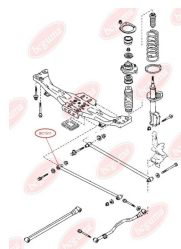

APPLICABILITY:

MAZDA