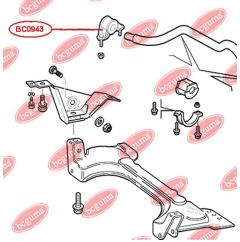

BC0943

ANTI-ROLL BAR BUSHING KIT

www.en.bcguma.ua/auto/BC0943

Part Number:	BC0943
GTIN-13:	4823101806557
Number of other manufacturers (OEMs):	51744226; 46777764; 46841320; 51713088
Weight, g:	105
Required amount:	2
Items in Package:	1
External diameter, mm:	34.0
Inner diameter, mm:	12.0
Thickness, mm:	29.0
Material:	Rubber
That installation:	Front
Party settings:	Left / Right

APPLICABILITY:

FIAT

CONTROL ARM-/TRAILING ARM BUSH

www.en.bcguma.ua/auto/BC1001

Part Number:	BC1001
GTIN-13:	4823101801989
Number of other manufacturers (OEMs):	7700302115; 7700302116; 4500091; 5445000QAA; 09160391; 9160391
Weight, g:	194
Required amount:	2
Items in Package:	1
External diameter, mm:	49.0
Inner diameter, mm:	22.0
Thickness, mm:	60.0
Material:	Rubber / metal
That installation:	Front
Party settings:	Left / Right

APPLICABILITY:

NISSAN, OPEL, RENAULT, VAUXHALL

BC1001