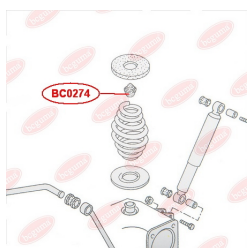

BC0274

RUBBER BUFFER, SUSPENSION

www.en.bcguma.ua/auto/BC0274

Part Number:	BC0274
GTIN-13:	4823101806540
Number of other manufacturers (OEMs):	251501191A
Weight, g:	40
Required amount:	2
Items in Package:	1
External diameter, mm:	45.0
Inner diameter, mm:	-
Thickness, mm:	40.0
Material:	Rubber
That installation:	Back
Party settings:	Left / Right

APPLICABILITY:

VW

RUBBER BUFFER, SUSPENSION

www.en.bcguma.ua/auto/BC0275

Part Number:	BC0275
GTIN-13:	4823101806656
Number of other manufacturers (OEMs):	245829577A
Weight, g:	19
Required amount:	6
Items in Package:	1
External diameter, mm:	32.0
Inner diameter, mm:	7.0
Thickness, mm:	37.0
Material:	Rubber
That installation:	Back
Party settings:	Left / Right

APPLICABILITY:

VW

BC0275