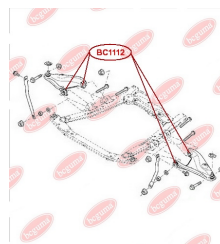

**APPLICABILITY:**

DACIA, RENAULT

**BC1112**

**BC1114****HUB CARRIER BUSHING**

[www.en.bcguma.ua/auto/BC1114](http://www.en.bcguma.ua/auto/BC1114)

Part Number:	BC1114
GTIN-13:	4823101805031
Number of other manufacturers (OEMs):	6001549989; 8200287912; 6001549988; 55501BC64B; 55501EM10B; 555011HA2B; 555011FE0B; 55501EM30A; 555011FC0B; 550451HA0A; 55316AX600; 55501BC61A; 55501BC64A
Weight, g:	347
Required amount:	2
Items in Package:	1
External diameter, mm:	67.0
Inner diameter, mm:	12.2
Thickness, mm:	90.0
Material:	Polyamide / rubber
That installation:	Back
Party settings:	Left / Right