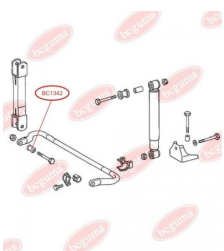

BC1342

ANTI-ROLL BAR BUSHING KIT

www.en.bcguma.ua/auto/BC1342

Part Number:	BC1342
GTIN-13:	4823101802726
Number of other manufacturers (OEMs):	A3183200073
Weight, g:	100
Required amount:	4
Items in Package:	1
External diameter, mm:	40.0
Inner diameter, mm:	17.0
Thickness, mm:	34.0
Material:	Rubber / metal
That installation:	Back Front
Party settings:	Left / Right

APPLICABILITY:

MERCEDES-BENZ

BC1343

ANTI-ROLL BAR BUSHING KIT

www.en.bcguma.ua/auto/BC1343

Part Number:	BC1343
GTIN-13:	4823101802733
Number of other manufacturers (OEMs):	A9013230185
Weight, g:	28
Required amount:	2
Items in Package:	1
External diameter, mm:	-
Inner diameter, mm:	21.0
Thickness, mm:	30.0
Material:	Rubber
That installation:	Front
Party settings:	Left / Right

APPLICABILITY:

MERCEDES-BENZ