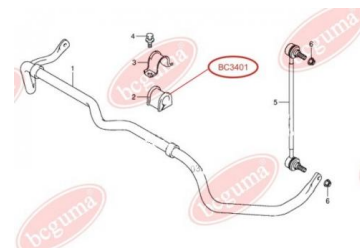

ANTI-ROLL BAR BUSHING KIT

www.en.bcguma.ua/auto/BC3401

Part Number:	BC3401
GTIN-13:	4823101804645
Number of other manufacturers (OEMs):	4241278K00; 4241265J02
Weight, g:	56
Required amount:	2
Items in Package:	1
External diameter, mm:	36.0
Inner diameter, mm:	26.0
Thickness, mm:	43.0
Material:	Rubber
That installation:	Front
Party settings:	Left / Right