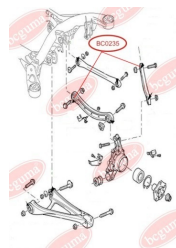

BC0234

STABILISER MOUNTING

www.en.bcguma.ua/auto/BC0234

Part Number:	BC0234
GTIN-13:	4823101800500
Number of other manufacturers (OEMs):	7H5511413B
Weight, g:	51
Required amount:	2
Items in Package:	1
External diameter, mm:	35.5
Inner diameter, mm:	23.0
Thickness, mm:	51.0
Material:	Rubber
That installation:	Front
Party settings:	Left / Right

APPLICABILITY:

VW

CONTROL ARM-/TRAILING ARM BUSH

www.en.bcguma.ua/auto/BC0235

Part Number:	BC0235
GTIN-13:	4823101800517
Number of other manufacturers (OEMs):	7L0505397; 7L0505398
Weight, g:	100
Required amount:	2
Items in Package:	1
External diameter, mm:	44.3
Inner diameter, mm:	12.3
Thickness, mm:	40.0
Material:	Rubber / metal
That installation:	Back
Party settings:	Left / Right

APPLICABILITY:

AUDI, PORSCHE, VW

BC0235