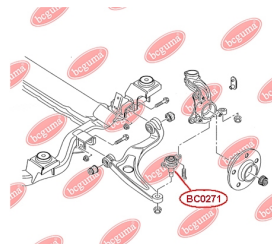

APPLICABILITY:

FIAT, PORSCHE, VW

BC0271