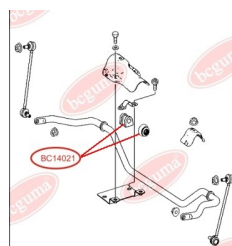

BC1402

STABILISER MOUNTING

www.en.bcguma.ua/auto/BC1402

Part Number:	BC1402
GTIN-13:	4823101803167
Number of other manufacturers (OEMs):	A6393232085
Weight, g:	81
Required amount:	2
Items in Package:	1
External diameter, mm:	43.0
Inner diameter, mm:	26.0
Thickness, mm:	54.0
Material:	Rubber
That installation:	Front
Party settings:	Left / Right

APPLICABILITY:

MERCEDES-BENZ

STABILISER MOUNTING WITH ANTHER (BC1398 - 1PC., BC1403 - 2PC.)

www.en.bcguma.ua/auto/BC14021

Part Number:	BC14021
GTIN-13:	4823101803174
Number of other manufacturers (OEMs):	A6393230292; A6393232085
Weight, g:	93
Required amount:	2
Items in Package:	1
External diameter, mm:	43.0
Inner diameter, mm:	26.0
Thickness, mm:	-
Material:	Rubber
That installation:	Front
Party settings:	Left / Right

APPLICABILITY:

MERCEDES-BENZ

BC14021