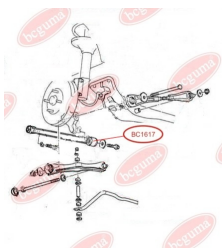

**APPLICABILITY:**

MAZDA

**BC1617**

**BC1621****ANTI-ROLL BAR BUSHING KIT**[www.en.bcguma.ua/auto/BC1621](http://www.en.bcguma.ua/auto/BC1621)

Part Number:	BC1621
GTIN-13:	4823101803709
Number of other manufacturers (OEMs):	G03034156
Weight, g:	28
Required amount:	2
Items in Package:	1
External diameter, mm:	31.0
Inner diameter, mm:	16.5
Thickness, mm:	38.5
Material:	Rubber
That installation:	Back
Party settings:	Left / Right