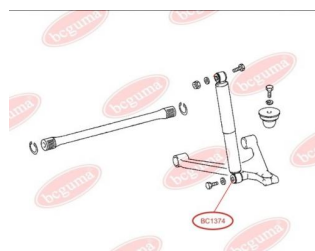

**APPLICABILITY:**

MERCEDES-BENZ

**BC1394****BUSH, SPRING CARRIER, UNIVERSAL**[www.en.bcguma.ua/auto/BC1394](http://www.en.bcguma.ua/auto/BC1394)

Part Number:	BC1394
GTIN-13:	4823101803082
Number of other manufacturers (OEMs):	A3183220250; A6673220350; A6673220650
Weight, g:	224
Required amount:	2
Items in Package:	1
External diameter, mm:	45.0
Inner diameter, mm:	22.5
Thickness, mm:	84.0
Material:	Rubber / metal
That installation:	Front
Party settings:	Left / Right