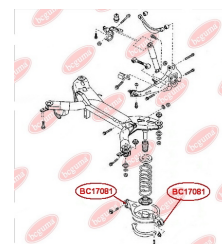

BC1708

CONTROL ARM-/TRAILING ARM BUSH

www.en.bcguma.ua/auto/BC1708

Part Number:	BC1708
GTIN-13:	4823101803808
Number of other manufacturers (OEMs):	G26A28300A; G26A28350A; GJ6A28300A; G26A28300B; GJ6A28300; GJ6A28350B
Weight, g:	160
Required amount:	4
Items in Package:	1
External diameter, mm:	37.2
Inner diameter, mm:	12.0
Thickness, mm:	51.5
Material:	Rubber / metal
That installation:	Back
Party settings:	Left / Right

APPLICABILITY:

MAZDA

CONTROL ARM-/TRAILING ARM BUSH

www.en.bcguma.ua/auto/BC17081

Part Number:	BC17081
GTIN-13:	4823101803815
Number of other manufacturers (OEMs):	G26A28300A; G26A28300B; G26A28350A; GJ6A28300; GJ6A28350; GJ6A28300A; GJ6A28350A; GJ6A28350B
Weight, g:	135
Required amount:	4
Items in Package:	1
External diameter, mm:	38.6
Inner diameter, mm:	12.0
Thickness, mm:	52.0
Material:	Rubber / metal
That installation:	Back
Party settings:	Left / Right

APPLICABILITY:

MAZDA

BC17081