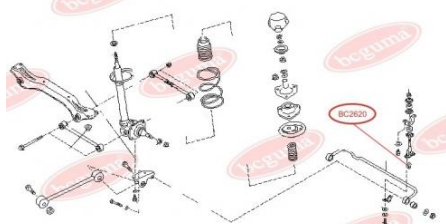

APPLICABILITY:

NISSAN