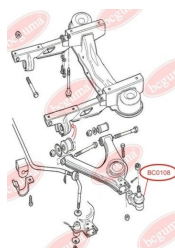

**BC0106****APPLICABILITY:**

AUDI

**BC0107****ANTHER OF BALL JOINT**[www.en.bcguma.ua/auto/BC0107](http://www.en.bcguma.ua/auto/BC0107)

Part Number:	BC0107
GTIN-13:	4823101800081
Number of other manufacturers (OEMs):	4D0407509G; 4D0407509J
Weight, g:	5
Required amount:	2
Items in Package:	1
External diameter, mm:	28.0
Inner diameter, mm:	14.0
Thickness, mm:	22.0
Material:	Rubber MBS
That installation:	Front
Party settings:	Left / Right

**APPLICABILITY:**

AUDI, SEAT, SKODA, VW

**ANTHER OF BALL JOINT**[www.en.bcguma.ua/auto/BC0108](http://www.en.bcguma.ua/auto/BC0108)

Part Number:	BC0108
GTIN-13:	4823101800098
Number of other manufacturers (OEMs):	86VB3395A2E; 6154161
Weight, g:	10
Required amount:	2
Items in Package:	1
External diameter, mm:	41.0
Inner diameter, mm:	16.0
Thickness, mm:	27.0
Material:	Rubber MBS
That installation:	Front
Party settings:	Left / Right

**APPLICABILITY:**

FORD

**BC0108**

**BC0109****STABILISER MOUNTING**[www.en.bcguma.ua/auto/BC0109](http://www.en.bcguma.ua/auto/BC0109)

Part Number:	BC0109
GTIN-13:	4823101800104
Number of other manufacturers (OEMs):	1J0411327
Weight, g:	20
Required amount:	2
Items in Package:	1
External diameter, mm:	35.0
Inner diameter, mm:	23.0
Thickness, mm:	24.0
Material:	Rubber
That installation:	Front
Party settings:	Left / Right