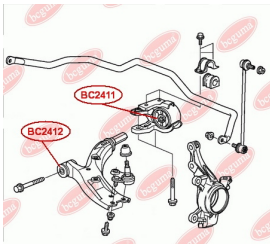

BC2411

CONTROL ARM-/TRAILING ARM BUSH

www.en.bcguma.ua/auto/BC2411

Part Number:	BC2411
GTIN-13:	4823101805529
Number of other manufacturers (OEMs):	51395SWAE01
Weight, g:	210
Required amount:	2
Items in Package:	1
External diameter, mm:	70.5
Inner diameter, mm:	19.0
Thickness, mm:	50.0
Material:	Polymer/Rubber/Metal
That installation:	Front
Party settings:	Left / Right

APPLICABILITY:

HONDA

CONTROL ARM-/TRAILING ARM BUSH

www.en.bcguma.ua/auto/BC2412

Part Number:	BC2412
GTIN-13:	4823101805000
Number of other manufacturers (OEMs):	51350SWAE01
Weight, g:	183
Required amount:	2
Items in Package:	1
External diameter, mm:	41.5
Inner diameter, mm:	14.3
Thickness, mm:	61.0
Material:	Rubber / metal
That installation:	Front
Party settings:	Left / Right

APPLICABILITY:

HONDA

BC2412