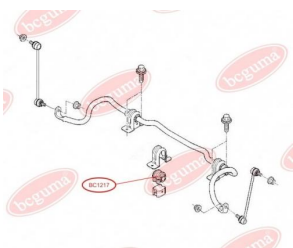

BC1217

ANTI-ROLL BAR BUSHING KIT

www.en.bcguma.ua/auto/BC1217

Part Number:	BC1217
GTIN-13:	4823101802269
Number of other manufacturers (OEMs):	7701069131
Weight, g:	55
Required amount:	2
Items in Package:	1
External diameter, mm:	-
Inner diameter, mm:	20.0
Thickness, mm:	47.0
Material:	Rubber
That installation:	Front
Party settings:	Left / Right

APPLICABILITY:

RENAULT

HUB CARRIER BUSHING, REINFORCED "BAD ROADS"

www.en.bcguma.ua/auto/BC1218

Part Number:	BC1218
GTIN-13:	4823101802276
Number of other manufacturers (OEMs):	8200190743; 4412357
Weight, g:	138
Required amount:	2
Items in Package:	1
External diameter, mm:	155.0
Inner diameter, mm:	48.0
Thickness, mm:	8.0
Material:	Rubber
That installation:	Back
Party settings:	Left / Right

APPLICABILITY:

OPEL, RENAULT

BC1218