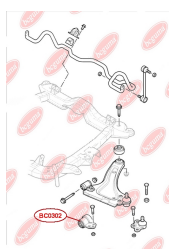

**APPLICABILITY:**

OPEL, VAUXHALL

**BC0302**

**BC0303****TRACK CONTROL ARM BUSH**[www.en.bcguma.ua/auto/BC0303](http://www.en.bcguma.ua/auto/BC0303)

Part Number:	BC0303
GTIN-13:	4823101800777
Number of other manufacturers (OEMs):	0423002; 0423032; 13204112; 24428548
Weight, g:	182
Required amount:	2
Items in Package:	1
External diameter, mm:	40.0
Inner diameter, mm:	14.0
Thickness, mm:	47.0
Material:	Metal / Rubber
That installation:	Back
Party settings:	Left / Right