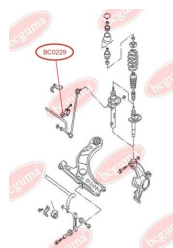

APPLICABILITY:

AUDI, SEAT, SKODA, VW

BC0229