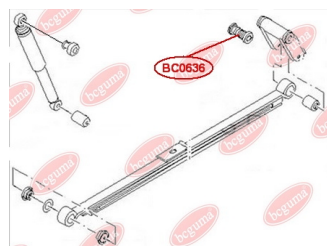

APPLICABILITY:

FORD