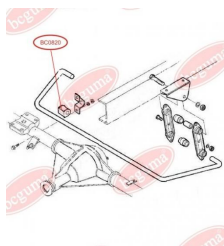

BC0820

STABILISER MOUNTING

www.en.bcguma.ua/auto/BC0820

Part Number:	BC0820
GTIN-13:	4823101801477
Number of other manufacturers (OEMs):	93802629
Weight, g:	36
Required amount:	-
Items in Package:	1
External diameter, mm:	34.0
Inner diameter, mm:	20.0
Thickness, mm:	40.0
Material:	Rubber
That installation:	Back
Party settings:	Left / Right

APPLICABILITY:

IVECO

STABILISER MOUNTING

www.en.bcguma.ua/auto/BC0821

Part Number:	BC0821
GTIN-13:	4823101801484
Number of other manufacturers (OEMs):	93801556
Weight, g:	33
Required amount:	-
Items in Package:	1
External diameter, mm:	34.0
Inner diameter, mm:	22.0
Thickness, mm:	40.0
Material:	Rubber
That installation:	Back
Party settings:	Left / Right

BC0821

APPLICABILITY:

IVECO