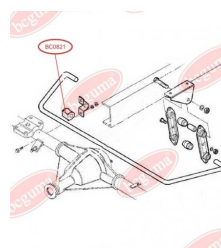

STABILISER MOUNTING

www.en.bcguma.ua/auto/BC0821

Part Number:	BC0821
GTIN-13:	4823101801484
Number of other manufacturers (OEMs):	93801556
Weight, g:	33
Required amount:	-
Items in Package:	1
External diameter, mm:	34.0
Inner diameter, mm:	22.0
Thickness, mm:	40.0
Material:	Rubber
That installation:	Back
Party settings:	Left / Right

BC0821