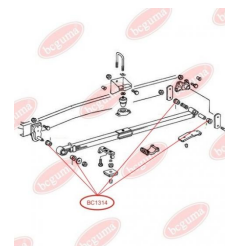

BC1313

STABILISER MOUNTING

www.en.bcguma.ua/auto/BC1313

Part Number:	BC1313
GTIN-13:	4823101802405
Number of other manufacturers (OEMs):	A6023260882
Weight, g:	91
Required amount:	2
Items in Package:	1
External diameter, mm:	48.0
Inner diameter, mm:	28.0
Thickness, mm:	48.5
Material:	Rubber
That installation:	Front
Party settings:	Left / Right

APPLICABILITY:

MERCEDES-BENZ

BUSH, SPRING SHACKLE

www.en.bcguma.ua/auto/BC1314

Part Number:	BC1314
GTIN-13:	4823101802412
Number of other manufacturers (OEMs):	A3183220250; A6673220350; A6673220650
Weight, g:	44
Required amount:	4
Items in Package:	1
External diameter, mm:	42.0
Inner diameter, mm:	30.0
Thickness, mm:	41.0
Material:	Rubber
That installation:	Back Front
Party settings:	Left / Right

APPLICABILITY:

MERCEDES-BENZ

BC1314