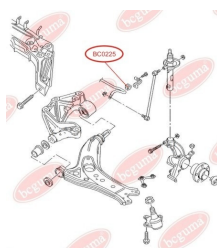

APPLICABILITY:

AUDI, SEAT, SKODA, VW

BC0225