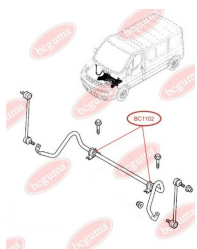

**APPLICABILITY:**

RENAULT

**BC1101**

**BC1102****ANTI-ROLL BAR BUSHING KIT**

[www.en.bcguma.ua/auto/BC1102](http://www.en.bcguma.ua/auto/BC1102)

Part Number:	BC1102
GTIN-13:	4823101802030
Number of other manufacturers (OEMs):	4418992; 8200845492; 8200048177; 4418991; 4408905; 8200629180
Weight, g:	70
Required amount:	2
Items in Package:	1
External diameter, mm:	41.0
Inner diameter, mm:	21.0
Thickness, mm:	38.0
Material:	Rubber
That installation:	Front
Party settings:	Left / Right