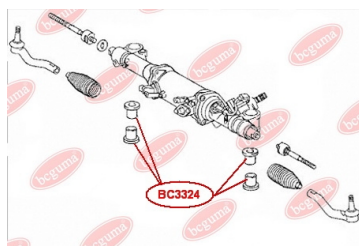

BC3324

MOUNTING, STEERING GEAR

www.en.bcguma.ua/auto/BC3324

Part Number:	BC3324
GTIN-13:	4823101805376
Number of other manufacturers (OEMs):	4425033340
Weight, g:	91
Required amount:	4
Items in Package:	1
External diameter, mm:	26.3
Inner diameter, mm:	12.0
Thickness, mm:	32.5
Material:	Metal / Rubber
That installation:	Front
Party settings:	Left / Right

APPLICABILITY:

LEXUS, TOYOTA

BC3328

CONTROL ARM-/TRAILING ARM BUSH

www.en.bcguma.ua/auto/BC3328

Part Number:	BC3328
GTIN-13:	4823101805253
Number of other manufacturers (OEMs):	4878048040
Weight, g:	177
Required amount:	2
Items in Package:	1
External diameter, mm:	40.5
Inner diameter, mm:	12.0
Thickness, mm:	54.5
Material:	Metal / Rubber
That installation:	Back
Party settings:	Left / Right

APPLICABILITY:

LEXUS, TOYOTA, TOYOTA (GAC)