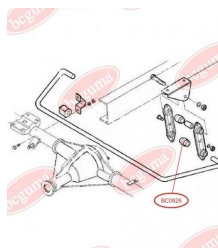

APPLICABILITY:

IVECO

BC0826