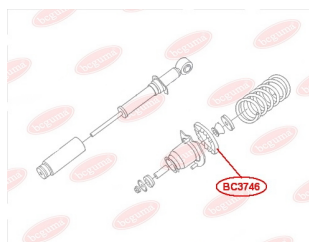

APPLICABILITY:

LIFAN

BC3746