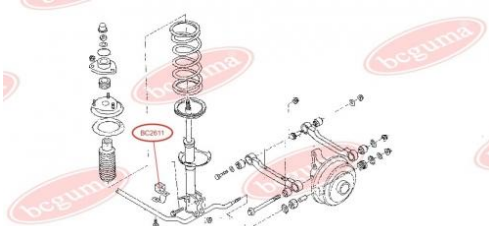

BC2611

ANTI-ROLL BAR BUSHING KIT

www.en.bcguma.ua/auto/BC2611

Part Number:	BC2611
GTIN-13:	4823101804300
Number of other manufacturers (OEMs):	5514950A00
Weight, g:	84
Required amount:	2
Items in Package:	1
External diameter, mm:	47.0
Inner diameter, mm:	23.0
Thickness, mm:	40.0
Material:	Rubber
That installation:	Back
Party settings:	Left / Right

APPLICABILITY:

NISSAN

BC2613

ANTI-ROLL BAR BUSHING KIT

www.en.bcguma.ua/auto/BC2613

Part Number:	BC2613
GTIN-13:	4823101804317
Number of other manufacturers (OEMs):	5624360Y10
Weight, g:	30
Required amount:	2
Items in Package:	1
External diameter, mm:	21.5
Inner diameter, mm:	10.0
Thickness, mm:	31.0
Material:	Rubber
That installation:	Back
Party settings:	Left / Right

APPLICABILITY:

NISSAN