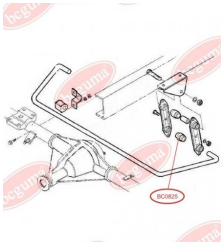

BC0825

STABILISER MOUNTING

www.en.bcguma.ua/auto/BC0825

Part Number:	BC0825
GTIN-13:	4823101801538
Number of other manufacturers (OEMs):	93801624
Weight, g:	27
Required amount:	-
Items in Package:	1
External diameter, mm:	38.0
Inner diameter, mm:	22.0
Thickness, mm:	40.0
Material:	Rubber
That installation:	Back
Party settings:	Left / Right