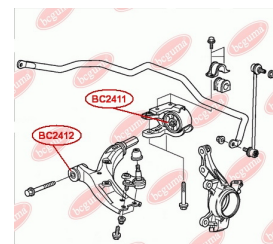

APPLICABILITY:

HONDA