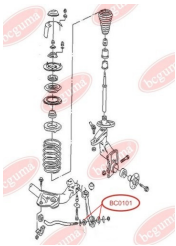

BC0101

CONTROL ARM-/TRAILING ARM BUSH

www.en.bcguma.ua/auto/BC0101

Part Number:	BC0101
GTIN-13:	4823101800029
Number of other manufacturers (OEMs):	4A0407181A
Weight, g:	97
Required amount:	4
Items in Package:	1
External diameter, mm:	54.0
Inner diameter, mm:	16.0
Thickness, mm:	24.0
Material:	Rubber / metal
That installation:	Front
Party settings:	Left / Right