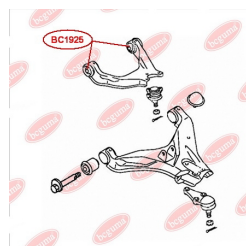

BC1924

CONTROL ARM-/TRAILING ARM BUSH

www.en.bcguma.ua/auto/BC1924

Part Number:	BC1924
GTIN-13:	4823101805062
Number of other manufacturers (OEMs):	MR491345; MR491347; MN101087; 30818096; 56210CG025
Weight, g:	128
Required amount:	4
Items in Package:	1
External diameter, mm:	36.2
Inner diameter, mm:	12.0
Thickness, mm:	44.5
Material:	Metal / Rubber
That installation:	Back
Party settings:	Left / Right

APPLICABILITY:

MITSUBISHI, PROTON, VOLVO

CONTROL ARM-/TRAILING ARM BUSH

www.en.bcguma.ua/auto/BC1925

Part Number:	BC1925
GTIN-13:	4823101805369
Number of other manufacturers (OEMs):	4010A013; 4010A014; 4010A103; 4010A104
Weight, g:	204
Required amount:	4
Items in Package:	1
External diameter, mm:	47.0
Inner diameter, mm:	14.2
Thickness, mm:	52.0
Material:	Metal / Rubber
That installation:	Front
Party settings:	Left / Right

APPLICABILITY:

MITSUBISHI, NISSAN

BC1925