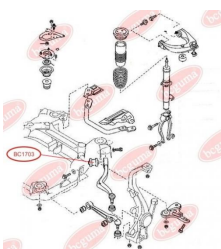

**APPLICABILITY:**

MAZDA

**CONTROL ARM-/TRAILING ARM BUSH**[www.en.bcguma.ua/auto/BC1704](http://www.en.bcguma.ua/auto/BC1704)

Part Number:	BC1704
GTIN-13:	4823101803754
Number of other manufacturers (OEMs):	GP9A34250A; GP9A34250B; GJ6A34250B; GJ6A34200B; GP9A34200B; GP9A34200A
Weight, g:	143
Required amount:	4
Items in Package:	1
External diameter, mm:	40.2
Inner diameter, mm:	10.0
Thickness, mm:	45.0
Material:	Rubber / metal
That installation:	Front
Party settings:	Left / Right