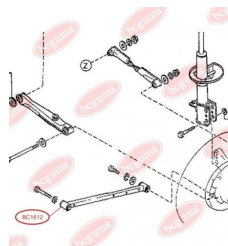

BC1612

TRACK CONTROL ARM BUSH

www.en.bcguma.ua/auto/BC1612

Part Number:	BC1612
GTIN-13:	4823101803648
Number of other manufacturers (OEMs):	KA1028200; KA1028250
Weight, g:	150
Required amount:	2
Items in Package:	1
External diameter, mm:	45.0
Inner diameter, mm:	20.0
Thickness, mm:	53.0
Material:	Rubber / metal
That installation:	Back
Party settings:	Left / Right

APPLICABILITY:

MAZDA