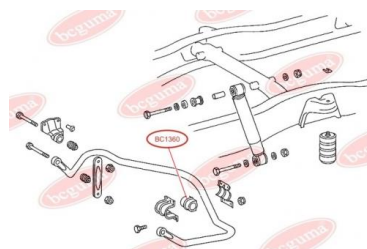

APPLICABILITY:

MERCEDES-BENZ

BC1360