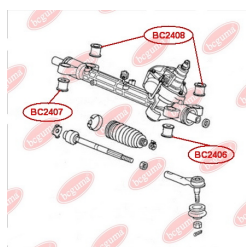

### APPLICABILITY:

HONDA

**BC2406**

**BC2407****MOUNTING, STEERING GEAR**[www.en.bcguma.ua/auto/BC2407](http://www.en.bcguma.ua/auto/BC2407)

Part Number:	BC2407
GTIN-13:	4823101805468
Number of other manufacturers (OEMs):	53685SWCG01
Weight, g:	91
Required amount:	1
Items in Package:	1
External diameter, mm:	34.6
Inner diameter, mm:	12.3
Thickness, mm:	29.0
Material:	Metal / Rubber
That installation:	Front
Party settings:	Right