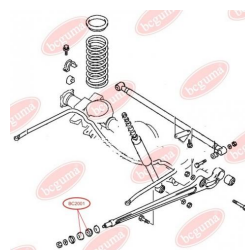

APPLICABILITY:

MITSUBISHI

BC2001