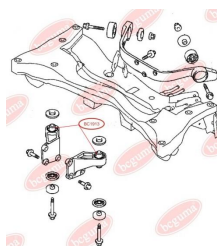

**APPLICABILITY:**

MITSUBISHI

**BC1913**

**BC1914****ANTI-ROLL BAR BUSHING KIT**[www.en.bcguma.ua/auto/BC1914](http://www.en.bcguma.ua/auto/BC1914)

Part Number:	BC1914
GTIN-13:	4823101804041
Number of other manufacturers (OEMs):	MN100250
Weight, g:	34
Required amount:	2
Items in Package:	1
External diameter, mm:	-
Inner diameter, mm:	26.0
Thickness, mm:	36.0
Material:	Rubber
That installation:	Front
Party settings:	Left / Right