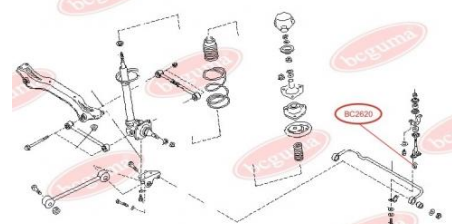

**APPLICABILITY:**

NISSAN

**BC2621****HUB CARRIER BUSHING**[www.en.bcguma.ua/auto/BC2621](http://www.en.bcguma.ua/auto/BC2621)

Part Number:	BC2621
GTIN-13:	4823101805345
Number of other manufacturers (OEMs):	5504531U00; 550450M000; 550452J000
Weight, g:	295
Required amount:	2
Items in Package:	1
External diameter, mm:	60.2
Inner diameter, mm:	12.2
Thickness, mm:	60.0
Material:	Metal / Rubber
That installation:	Back
Party settings:	Left / Right