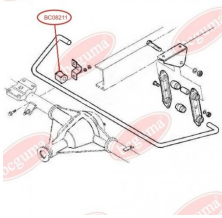

**APPLICABILITY:**

IVECO

**STABILISER MOUNTING**[www.en.bcguma.ua/auto/BC0822](http://www.en.bcguma.ua/auto/BC0822)

Part Number:	BC0822
GTIN-13:	4823101801507
Number of other manufacturers (OEMs):	93803960
Weight, g:	36
Required amount:	-
Items in Package:	1
External diameter, mm:	38.0
Inner diameter, mm:	16.0
Thickness, mm:	40.0
Material:	Rubber
That installation:	Back
Party settings:	Left / Right