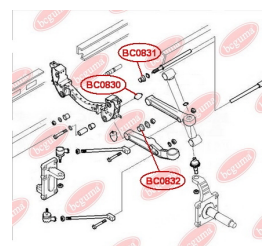

CONTROL ARM-/TRAILING ARM BUSH

www.en.bcguma.ua/auto/BC0832

Part Number:	BC0832
GTIN-13:	4823101805697
Number of other manufacturers (OEMs):	500350342
Weight, g:	249
Required amount:	4
Items in Package:	1
External diameter, mm:	65.5
Inner diameter, mm:	33.2
Thickness, mm:	34.0
Material:	Metal / Rubber
That installation:	Front
Party settings:	Left / Right