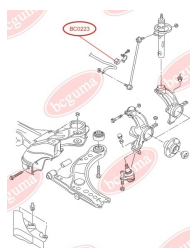

APPLICABILITY:

AUDI, SEAT, SKODA, VW