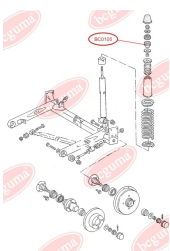

BC0105

BEARING RING, LOWER BUSHING

www.en.bcguma.ua/auto/BC0105

Part Number:	BC0105
GTIN-13:	4823101800067
Number of other manufacturers (OEMs):	811512333A
Weight, g:	42
Required amount:	2
Items in Package:	1
External diameter, mm:	48.0
Inner diameter, mm:	10.0
Thickness, mm:	32.0
Material:	Rubber
That installation:	Back
Party settings:	Left / Right

APPLICABILITY:

AUDI

BEARING RING, UPPER BUSHING

www.en.bcguma.ua/auto/BC0106

Part Number:	BC0106
GTIN-13:	4823101800074
Number of other manufacturers (OEMs):	811512335A
Weight, g:	33
Required amount:	2
Items in Package:	1
External diameter, mm:	48.0
Inner diameter, mm:	10.0
Thickness, mm:	21.0
Material:	Rubber
That installation:	Back
Party settings:	Left / Right