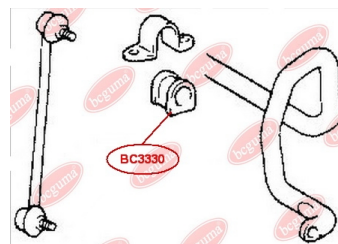

ANTI-ROLL BAR BUSHING KIT

www.en.bcguma.ua/auto/BC3330

Part Number:	BC3330
GTIN-13:	4823101805857
Number of other manufacturers (OEMs):	4881533100
Weight, g:	42
Required amount:	2
Items in Package:	1
External diameter, mm:	35.0
Inner diameter, mm:	23.0
Thickness, mm:	41.0
Material:	Rubber
That installation:	Front
Party settings:	Left / Right