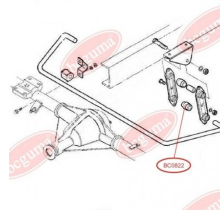

APPLICABILITY:

IVECO

BC0822