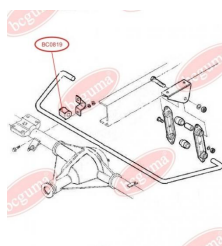

BC0818

STABILISER MOUNTING

www.en.bcguma.ua/auto/BC0818

Part Number:	BC0818
GTIN-13:	4823101801453
Number of other manufacturers (OEMs):	93803961
Weight, g:	42
Required amount:	-
Items in Package:	1
External diameter, mm:	34.0
Inner diameter, mm:	16.0
Thickness, mm:	40.0
Material:	Rubber
That installation:	Back
Party settings:	Left / Right

APPLICABILITY:

IVECO

STABILISER MOUNTING

www.en.bcguma.ua/auto/BC0819

Part Number:	BC0819
GTIN-13:	4823101801460
Number of other manufacturers (OEMs):	8581021
Weight, g:	39
Required amount:	-
Items in Package:	1
External diameter, mm:	34.0
Inner diameter, mm:	18.0
Thickness, mm:	40.0
Material:	Rubber
That installation:	Back
Party settings:	Left / Right

APPLICABILITY:

IVECO

BC0819