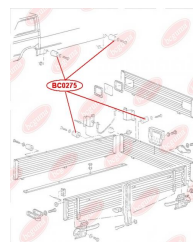

APPLICABILITY:

VW

BC0275