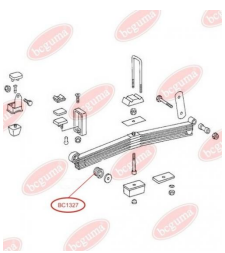

BC1327

BUSH, SPRING SHACKLE

www.en.bcguma.ua/auto/BC1327

Part Number:	BC1327
GTIN-13:	4823101802542
Number of other manufacturers (OEMs):	A6733200150
Weight, g:	205
Required amount:	-
Items in Package:	1
External diameter, mm:	58.0
Inner diameter, mm:	36.0
Thickness, mm:	58.0
Material:	Rubber / metal
That installation:	Back
Party settings:	Left / Right

APPLICABILITY:

MAN, MERCEDES-BENZ

ANTI-ROLL BAR BUSHING KIT

www.en.bcguma.ua/auto/BC1328

Part Number:	BC1328
GTIN-13:	4823101802559
Number of other manufacturers (OEMs):	5104066AA; 05104066AA; 2D0411041A; A9013230285
Weight, g:	13
Required amount:	4
Items in Package:	1
External diameter, mm:	26.0
Inner diameter, mm:	12.0
Thickness, mm:	24.0
Material:	Rubber
That installation:	Front
Party settings:	Left / Right

APPLICABILITY:

MERCEDES-BENZ, VW

BC1328