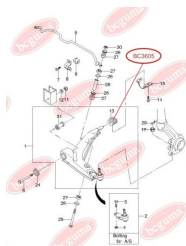

CONTROL ARM/TRAILING ARM BUSH

www.en.bcguma.ua/auto/BC3605

Part Number:	BC3605
GTIN-13:	4823101804720
Number of other manufacturers (OEMs):	0352335; 90235040; 0352335; 90334546
Weight, g:	178
Required amount:	2
Items in Package:	1
External diameter, mm:	56.0
Inner diameter, mm:	21.0
Thickness, mm:	54.0
Material:	Rubber
That installation:	Back Front
Party settings:	Left / Right