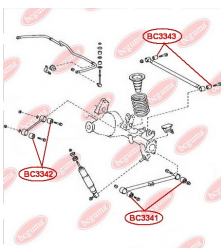

BC3341

CONTROL ARM-/TRAILING ARM BUSH

www.en.bcguma.ua/auto/BC3341

Part Number:	BC3341
GTIN-13:	4823101805604
Number of other manufacturers (OEMs):	4872535020; 4872035060; 4872035061
Weight, g:	296
Required amount:	4
Items in Package:	1
External diameter, mm:	50.4
Inner diameter, mm:	14.2
Thickness, mm:	60.0
Material:	Metal / Rubber
That installation:	Back
Party settings:	Left / Right

APPLICABILITY:

TOYOTA

CONTROL ARM-/TRAILING ARM BUSH

www.en.bcguma.ua/auto/BC3342

Part Number:	BC3342
GTIN-13:	4823101805758
Number of other manufacturers (OEMs):	4879060010; 4871035060; 4871035070; 4871435010; 4877060010; 4871060160; 4871035050
Weight, g:	240
Required amount:	4
Items in Package:	1
External diameter, mm:	50.4
Inner diameter, mm:	12.2
Thickness, mm:	55.0
Material:	Metal / Rubber
That installation:	Back
Party settings:	Left / Right

APPLICABILITY:

TOYOTA

BC3342