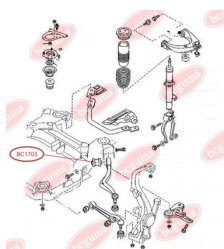

**APPLICABILITY:**

MAZDA

**CONTROL ARM-/TRAILING ARM BUSH**[www.en.bcguma.ua/auto/BC1704](http://www.en.bcguma.ua/auto/BC1704)

Part Number:	BC1704
GTIN-13:	4823101803754
Number of other manufacturers (OEMs):	GP9A34250A; GP9A34250B; GJ6A34250B; GJ6A34200B; GP9A34200B; GP9A34200A
Weight, g:	143
Required amount:	4
Items in Package:	1
External diameter, mm:	40.2
Inner diameter, mm:	10.0
Thickness, mm:	45.0
Material:	Rubber / metal
That installation:	Front
Party settings:	Left / Right