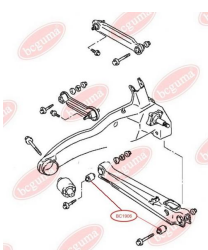

BC1906

CONTROL ARM-/TRAILING ARM BUSH

www.en.bcguma.ua/auto/BC1906

Part Number:	BC1906
GTIN-13:	4823101803969
Number of other manufacturers (OEMs):	MB809239; MR102012; MR244851; MR403464; MN100110
Weight, g:	144
Required amount:	4
Items in Package:	1
External diameter, mm:	35.0
Inner diameter, mm:	12.5
Thickness, mm:	50.0
Material:	Rubber / metal
That installation:	Back Front
Party settings:	Left / Right

APPLICABILITY:

MITSUBISHI, PROTON

CONTROL ARM-/TRAILING ARM BUSH

www.en.bcguma.ua/auto/BC1907

Part Number:	BC1907
GTIN-13:	4823101803976
Number of other manufacturers (OEMs):	MB809170; 0401065
Weight, g:	177
Required amount:	2
Items in Package:	1
External diameter, mm:	36.0
Inner diameter, mm:	12.0
Thickness, mm:	66.0
Material:	Rubber / metal
That installation:	Back
Party settings:	Left / Right

APPLICABILITY:

MITSUBISHI

BC1907