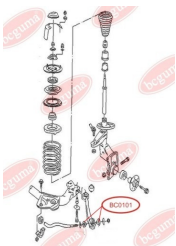

UKRAINIAN

**CAR-PARTS**

MANUFACTURER

**WWW.BCGUMA.UA**

**BC0101****CONTROL ARM-/TRAILING ARM BUSH**[www.en.bcguma.ua/auto/BC0101](http://www.en.bcguma.ua/auto/BC0101)

Part Number:	BC0101
GTIN-13:	4823101800029
Number of other manufacturers (OEMs):	4A0407181A
Weight, g:	97
Required amount:	4
Items in Package:	1
External diameter, mm:	54.0
Inner diameter, mm:	16.0
Thickness, mm:	24.0
Material:	Rubber / metal
That installation:	Front
Party settings:	Left / Right

**APPLICABILITY:**

AUDI

**ROD ASSEMBLY BUSH**[www.en.bcguma.ua/auto/BC0102](http://www.en.bcguma.ua/auto/BC0102)

Part Number:	BC0102
GTIN-13:	4823101800036
Number of other manufacturers (OEMs):	4A0419802A; 4A0419801A
Weight, g:	52
Required amount:	2
Items in Package:	1
External diameter, mm:	29.0
Inner diameter, mm:	12.0
Thickness, mm:	28.0
Material:	Rubber / metal
That installation:	Front
Party settings:	Left / Right