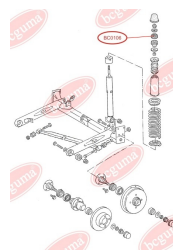

APPLICABILITY:

AUDI

BC0106