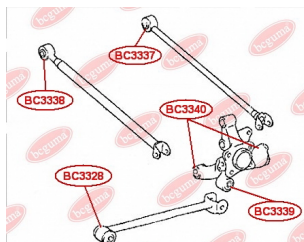

APPLICABILITY:

LEXUS, TOYOTA