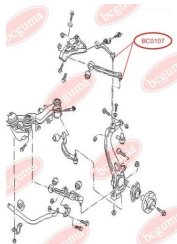

## BC0104

**BC0105****BEARING RING, LOWER BUSHING**[www.en.bcguma.ua/auto/BC0105](http://www.en.bcguma.ua/auto/BC0105)

Part Number:	BC0105
GTIN-13:	4823101800067
Number of other manufacturers (OEMs):	811512333A
Weight, g:	42
Required amount:	2
Items in Package:	1
External diameter, mm:	48.0
Inner diameter, mm:	10.0
Thickness, mm:	32.0
Material:	Rubber
That installation:	Back
Party settings:	Left / Right

**APPLICABILITY:**

AUDI

**BEARING RING, UPPER BUSHING**[www.en.bcguma.ua/auto/BC0106](http://www.en.bcguma.ua/auto/BC0106)

Part Number:	BC0106
GTIN-13:	4823101800074
Number of other manufacturers (OEMs):	811512335A
Weight, g:	33
Required amount:	2
Items in Package:	1
External diameter, mm:	48.0
Inner diameter, mm:	10.0
Thickness, mm:	21.0
Material:	Rubber
That installation:	Back
Party settings:	Left / Right

**APPLICABILITY:**

AUDI

**BC0106**

**BC0107****ANTHER OF BALL JOINT**[www.en.bcguma.ua/auto/BC0107](http://www.en.bcguma.ua/auto/BC0107)

Part Number:	BC0107
GTIN-13:	4823101800081
Number of other manufacturers (OEMs):	4D0407509G; 4D0407509J
Weight, g:	5
Required amount:	2
Items in Package:	1
External diameter, mm:	28.0
Inner diameter, mm:	14.0
Thickness, mm:	22.0
Material:	Rubber MBS
That installation:	Front
Party settings:	Left / Right

**APPLICABILITY:**

AUDI, SEAT, SKODA, VW

**ANTHER OF BALL JOINT**[www.en.bcguma.ua/auto/BC0108](http://www.en.bcguma.ua/auto/BC0108)

Part Number:	BC0108
GTIN-13:	4823101800098
Number of other manufacturers (OEMs):	86VB3395A2E; 6154161
Weight, g:	10
Required amount:	2
Items in Package:	1
External diameter, mm:	41.0
Inner diameter, mm:	16.0
Thickness, mm:	27.0
Material:	Rubber MBS
That installation:	Front
Party settings:	Left / Right