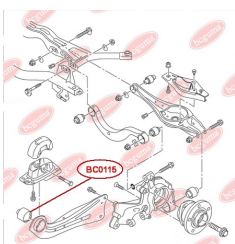

BC0115

CONTROL ARM-/TRAILING ARM BUSH

www.en.bcguma.ua/auto/BC0115

Part Number:	BC0115
GTIN-13:	4823101800166
Number of other manufacturers (OEMs):	1K0505541B; 1K0505541C; 1K0505541D; 5Q0505541A
Weight, g:	178
Required amount:	2
Items in Package:	1
External diameter, mm:	61.0
Inner diameter, mm:	12.0
Thickness, mm:	64.0
Material:	Rubber / metal
That installation:	Back
Party settings:	Left / Right

APPLICABILITY:

AUDI, SEAT, SKODA, VW

CONTROL ARM-/TRAILING ARM BUSH

www.en.bcguma.ua/auto/BC0116

Part Number:	BC0116
GTIN-13:	4823101805161
Number of other manufacturers (OEMs):	7L0407077; 95534102700; 95534102701; 95534102702
Weight, g:	160
Required amount:	4
Items in Package:	1
External diameter, mm:	40.5
Inner diameter, mm:	10.0
Thickness, mm:	43.0
Material:	Metal / Rubber
That installation:	Front
Party settings:	Left / Right

APPLICABILITY:

AUDI, PORSCHE, VW

BC0116