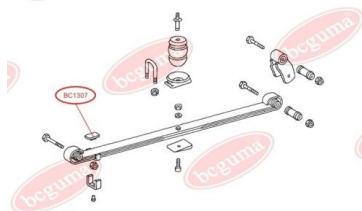

**APPLICABILITY:**

MERCEDES-BENZ

**BC1308****BUSHING, LEAF SPRING**

[www.en.bcguma.ua/auto/BC1308](http://www.en.bcguma.ua/auto/BC1308)

Part Number:	BC1308
GTIN-13:	4823101802368
Number of other manufacturers (OEMs):	A6703200344
Weight, g:	374
Required amount:	2
Items in Package:	1
External diameter, mm:	58.0
Inner diameter, mm:	36.0
Thickness, mm:	86.5
Material:	Rubber / metal
That installation:	Back
Party settings:	Behind