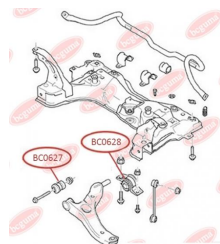

CONTROL ARM-/TRAILING ARM BUSH

www.en.bcguma.ua/auto/BC0628

Part Number:	BC0628
GTIN-13:	4823101805673
Number of other manufacturers (OEMs):	1146130; 1146131; 1207447; 1207448; 1211757; 1212807; 1212808; 1214911; 1214912; 1436095; 1436097; 1436169; 1436169; 1436170; 1706970; 1706971; 2N113042AE; 2N113042AH; 2S613042AD; 2S613042AH; 2S613042AJ; 2S613051DA; 2T143A262AA; DD3234350; DD3234300
Weight, g:	206
Required amount:	2
Items in Package:	1
External diameter, mm:	59.0
Inner diameter, mm:	22.0
Thickness, mm:	65.0
Material:	Polymer/Rubber/Metal
That installation:	Back
Party settings:	Left / Right

BC0628