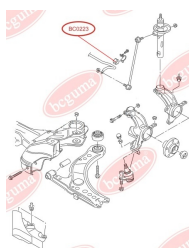

APPLICABILITY:

AUDI, SEAT, SKODA, VW

BC0223