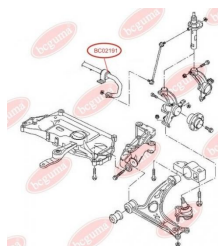

APPLICABILITY:

AUDI, SEAT, SKODA, VW

BC02191