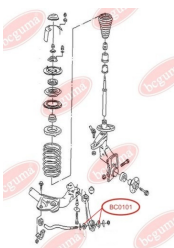

BC0101

CONTROL ARM-/TRAILING ARM BUSH

www.en.bcguma.ua/auto/BC0101

Part Number:	BC0101
GTIN-13:	4823101800029
Number of other manufacturers (OEMs):	4A0407181A
Weight, g:	97
Required amount:	4
Items in Package:	1
External diameter, mm:	54.0
Inner diameter, mm:	16.0
Thickness, mm:	24.0
Material:	Rubber / metal
That installation:	Front
Party settings:	Left / Right

APPLICABILITY:

AUDI

ROD ASSEMBLY BUSH

www.en.bcguma.ua/auto/BC0102

Part Number:	BC0102
GTIN-13:	4823101800036
Number of other manufacturers (OEMs):	4A0419802A; 4A0419801A
Weight, g:	52
Required amount:	2
Items in Package:	1
External diameter, mm:	29.0
Inner diameter, mm:	12.0
Thickness, mm:	28.0
Material:	Rubber / metal
That installation:	Front
Party settings:	Left / Right

APPLICABILITY:

AUDI

BC0102