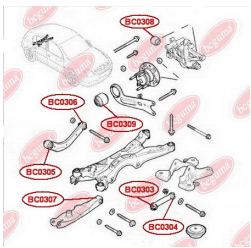

BC0309

CONTROL ARM-/TRAILING ARM BUSH

www.en.bcguma.ua/auto/BC0309

Part Number:	BC0309
GTIN-13:	4823101805321
Number of other manufacturers (OEMs):	423319; 0423319; 00423319; 24452034
Weight, g:	330
Required amount:	2
Items in Package:	1
External diameter, mm:	70.3
Inner diameter, mm:	12.2
Thickness, mm:	65.0
Material:	Metal / Rubber
That installation:	Back
Party settings:	Left / Right

APPLICABILITY:

OPEL, VAUXHALL

SEAL RING, CYLINDER HEAD COVER BOLT

www.en.bcguma.ua/auto/BC0401

Part Number:	BC0401
GTIN-13:	4823101800814
Number of other manufacturers (OEMs):	11121437395; 11121726537
Weight, g:	2
Required amount:	16
Items in Package:	1
External diameter, mm:	22.5
Inner diameter, mm:	9.0
Thickness, mm:	6.0
Material:	Rubber MBS
That installation:	-
Party settings:	-

APPLICABILITY:

BMW, LAND ROVER, WIESMANN

BC0401