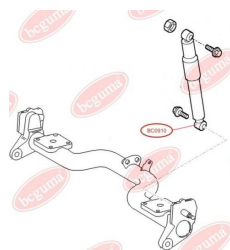

SHOCK ABSORBER BUSH

www.en.bcguma.ua/auto/BC0910

Part Number:	BC0910
GTIN-13:	4823101801682
Number of other manufacturers (OEMs):	51725173; 51713238; 51738251; 51738252; 51735982; 51770807; 51755353; 51906053; 51883458; 51879968; 51815192; 51858711; 51819223; 51810129; 51714758; 46821495; 46799280; 46820858; 46847763; 51714755; 46789873; 51755255
Weight, g:	37
Required amount:	2
Items in Package:	1
External diameter, mm:	41.5
Inner diameter, mm:	19.5
Thickness, mm:	38.5
Material:	Rubber
That installation:	Back
Party settings:	Left / Right

BC0910