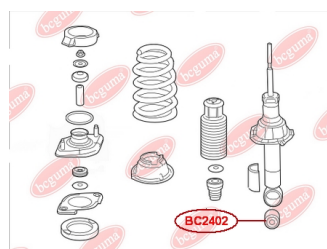

BC2401

CONTROL ARM-/TRAILING ARM BUSH

www.en.bcguma.ua/auto/BC2401

Part Number:	BC2401
GTIN-13:	4823101804195
Number of other manufacturers (OEMs):	51360SEAE01; 51391SDAA03; 51391SEA004; 51350SEAE01
Weight, g:	388
Required amount:	2
Items in Package:	1
External diameter, mm:	74.0
Inner diameter, mm:	14.0
Thickness, mm:	60.0
Material:	Rubber / metal
That installation:	Front
Party settings:	Left / Right

APPLICABILITY:

HONDA

SHOCK ABSORBER BUSH

www.en.bcguma.ua/auto/BC2402

Part Number:	BC2402
GTIN-13:	4823101805079
Number of other manufacturers (OEMs):	52622S7A014
Weight, g:	187
Required amount:	2
Items in Package:	1
External diameter, mm:	40.2
Inner diameter, mm:	14.0
Thickness, mm:	45.0
Material:	Metal / Rubber
That installation:	Back
Party settings:	Left / Right

APPLICABILITY:

HONDA, HONDA (GAC)

BC2402