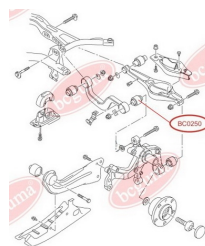

### APPLICABILITY:

VW

**BC0248**

**BC0249****CONTROL ARM-/TRAILING ARM BUSH**[www.en.bcguma.ua/auto/BC0249](http://www.en.bcguma.ua/auto/BC0249)

Part Number:	BC0249
GTIN-13:	4823101800616
Number of other manufacturers (OEMs):	1K0505311AB; 1K0505311AA; 1K0505171B; 1K0505171C; 1K0505173C; 1K0505371
Weight, g:	95
Required amount:	2
Items in Package:	1
External diameter, mm:	42.4
Inner diameter, mm:	12.0
Thickness, mm:	60.0
Material:	Rubber / metal
That installation:	Back
Party settings:	Left / Right

**APPLICABILITY:**

AUDI, SEAT, SKODA, VW

**CONTROL ARM-/TRAILING ARM BUSH**[www.en.bcguma.ua/auto/BC0250](http://www.en.bcguma.ua/auto/BC0250)

Part Number:	BC0250
GTIN-13:	4823101800623
Number of other manufacturers (OEMs):	5Q0505323C; 1K0505323N; 1K0505323H; 1K0505323G; 1K0505323D; 1K0505203A
Weight, g:	127
Required amount:	2
Items in Package:	1
External diameter, mm:	38.5
Inner diameter, mm:	14.0
Thickness, mm:	45.0
Material:	Rubber / metal
That installation:	Back
Party settings:	Left / Right

**APPLICABILITY:**

AUDI, SEAT, SKODA, VW

**BC0250**

**BC0251****CONTROL ARM-/TRAILING ARM BUSH**

[www.en.bcguma.ua/auto/BC0251](http://www.en.bcguma.ua/auto/BC0251)

Part Number:	BC0251
GTIN-13:	4823101800630
Number of other manufacturers (OEMs):	5Q0505323C; 1K0505323N; 1K0505323H; 1K0505323G; 1K0505323D; 1K0505203A; 1K0505279A
Weight, g:	73
Required amount:	2
Items in Package:	1
External diameter, mm:	39.0
Inner diameter, mm:	12.0
Thickness, mm:	45.0
Material:	Rubber / metal
That installation:	Back Top
Party settings:	Left / Right