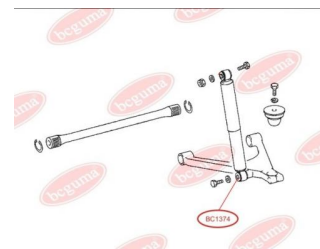

**APPLICABILITY:**

MERCEDES-BENZ

**BC1374**

**BC1394****BUSH, SPRING CARRIER, UNIVERSAL**[www.en.bcguma.ua/auto/BC1394](http://www.en.bcguma.ua/auto/BC1394)

Part Number:	BC1394
GTIN-13:	4823101803082
Number of other manufacturers (OEMs):	A3183220250; A6673220350; A6673220650
Weight, g:	224
Required amount:	2
Items in Package:	1
External diameter, mm:	45.0
Inner diameter, mm:	22.5
Thickness, mm:	84.0
Material:	Rubber / metal
That installation:	Front
Party settings:	Left / Right