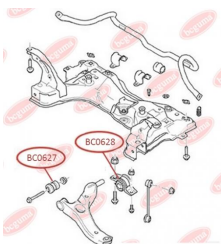

BC0627

CONTROL ARM-/TRAILING ARM BUSH

www.en.bcguma.ua/auto/BC0627

Part Number:	BC0627
GTIN-13:	4823101801255
Number of other manufacturers (OEMs):	2T143063AA; 4366976
Weight, g:	270
Required amount:	2
Items in Package:	1
External diameter, mm:	40.0
Inner diameter, mm:	14.0
Thickness, mm:	65.0
Material:	Rubber / metal
That installation:	Front
Party settings:	Left / Right

APPLICABILITY:

FORD

CONTROL ARM-/TRAILING ARM BUSH

www.en.bcguma.ua/auto/BC0628

Part Number:	BC0628
GTIN-13:	4823101805673
Number of other manufacturers (OEMs):	1146130; 1146131; 1207447; 1207448; 1211757; 1212807; 1212808; 1214911; 1214912; 1436095; 1436097; 1436169; 1436169; 1436170; 1706970; 1706971; 2N113042AE; 2N113042AH; 2S613042AD; 2S613042AH; 2S613042AJ; 2S613051DA; 2T143A262AA; DD3234350; DD3234300
Weight, g:	206
Required amount:	2
Items in Package:	1
External diameter, mm:	59.0
Inner diameter, mm:	22.0
Thickness, mm:	65.0
Material:	Polymer/Rubber/Metal
That installation:	Back
Party settings:	Left / Right

BC0628

APPLICABILITY:

FIAT, FORD, MAZDA