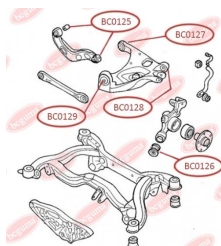

### APPLICABILITY:

AUDI, SAAB, SEAT, SKODA, VW

**BC0120**

**BC0123****CONTROL ARM-/TRAILING ARM BUSH**[www.en.bcguma.ua/auto/BC0123](http://www.en.bcguma.ua/auto/BC0123)

Part Number:	BC0123
GTIN-13:	4823101805772
Number of other manufacturers (OEMs):	8E0407181B; 8E0407181C; 8E0407181D
Weight, g:	182
Required amount:	2
Items in Package:	1
External diameter, mm:	40.5
Inner diameter, mm:	12.2
Thickness, mm:	37.0
Material:	Metal / Rubber
That installation:	Front
Party settings:	Left / Right

**APPLICABILITY:**

AUDI, SEAT, SKODA, VW

**CONTROL ARM-/TRAILING ARM BUSH**[www.en.bcguma.ua/auto/BC0125](http://www.en.bcguma.ua/auto/BC0125)

Part Number:	BC0125
GTIN-13:	4823101805871
Number of other manufacturers (OEMs):	8E0501541S; 8E0501541Q; 8E0501541J
Weight, g:	191
Required amount:	4
Items in Package:	1
External diameter, mm:	36.4
Inner diameter, mm:	12.2
Thickness, mm:	46.5
Material:	Metal / Rubber
That installation:	Back
Party settings:	Left / Right

**APPLICABILITY:**

AUDI, SEAT

**BC0125**

**BC0126****CONTROL ARM-/TRAILING ARM BUSH**

[www.en.bcguma.ua/auto/BC0126](http://www.en.bcguma.ua/auto/BC0126)

Part Number:	BC0126
GTIN-13:	4823101806137
Number of other manufacturers (OEMs):	8E0505311T; 8E0505312T; 8E0505311S; 8E0505312S; 8E0505203C; 8E0505203D; 8E0505311AC; 8E0505312AC
Weight, g:	250
Required amount:	2
Items in Package:	1
External diameter, mm:	43.8
Inner diameter, mm:	12.2
Thickness, mm:	60.0
Material:	Rubber / metal
That installation:	Back
Party settings:	Left / Right