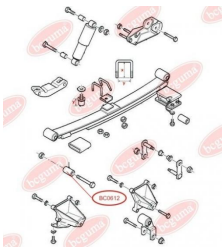

BC0612

BUSHING, LEAF SPRING

www.en.bcguma.ua/auto/BC0612

Part Number:	BC0612
GTIN-13:	4823101801088
Number of other manufacturers (OEMs):	95VB5781AA; 7328510
Weight, g:	370
Required amount:	2
Items in Package:	1
External diameter, mm:	57.0
Inner diameter, mm:	18.0
Thickness, mm:	72.0
Material:	Rubber / metal
That installation:	Back
Party settings:	Left / Right