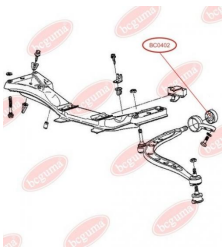

**APPLICABILITY:**

ALPINA, BMW

**CONTROL ARM-/TRAILING ARM BUSH**[www.en.bcguma.ua/auto/BC0403](http://www.en.bcguma.ua/auto/BC0403)

Part Number:	BC0403
GTIN-13:	4823101800838
Number of other manufacturers (OEMs):	33321123462; 33329061946; 33329058823; 33321125563; 33321137459
Weight, g:	270
Required amount:	2
Items in Package:	1
External diameter, mm:	44.5
Inner diameter, mm:	12.0
Thickness, mm:	67.0
Material:	Rubber / metal
That installation:	Back
Party settings:	Left / Right