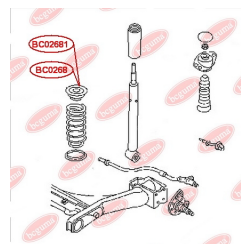

**APPLICABILITY:**

AUDI, SEAT, SKODA, VW

**BC02681**

**BC0269****TOP STRUT MOUNTING**[www.en.bcguma.ua/auto/BC0269](http://www.en.bcguma.ua/auto/BC0269)

Part Number:	BC0269
GTIN-13:	4823101806533
Number of other manufacturers (OEMs):	7E0412331
Weight, g:	555
Required amount:	2
Items in Package:	1
External diameter, mm:	150.0
Inner diameter, mm:	14.0
Thickness, mm:	50.0
Material:	Rubber / metal
That installation:	Front
Party settings:	Left / Right