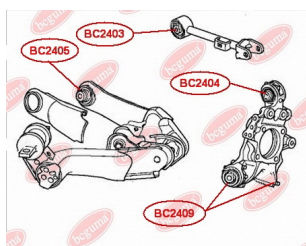

BC2409

CONTROL ARM-/TRAILING ARM BUSH

www.en.bcguma.ua/auto/BC2409

Part Number:	BC2409
GTIN-13:	4823101805512
Number of other manufacturers (OEMs):	52210SWAA00
Weight, g:	316
Required amount:	4
Items in Package:	1
External diameter, mm:	45.5
Inner diameter, mm:	14.2
Thickness, mm:	55.5
Material:	Metal / Rubber
That installation:	Back
Party settings:	Left / Right

APPLICABILITY:

HONDA

CONTROL ARM-/TRAILING ARM BUSH

www.en.bcguma.ua/auto/BC2410

Part Number:	BC2410
GTIN-13:	4823101806274
Number of other manufacturers (OEMs):	52370SWAA01; 52371SWAA01
Weight, g:	850
Required amount:	2
Items in Package:	1
External diameter, mm:	55.5
Inner diameter, mm:	14.2
Thickness, mm:	72.2
Material:	Metal / Rubber
That installation:	Back
Party settings:	Left / Right

BC2410

APPLICABILITY:

HONDA