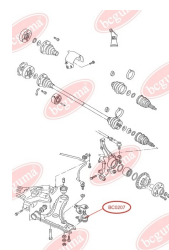

APPLICABILITY:

OPEL, SKODA, VAUXHALL, VW

ANTHER OF BALL JOINTwww.en.bcguma.ua/auto/BC02051

Part Number:	BC02051
GTIN-13:	4823101806120
Number of other manufacturers (OEMs):	251407187; 251407187A; 251407187B; 251407187C
Weight, g:	7
Required amount:	4
Items in Package:	1
External diameter, mm:	34.0
Inner diameter, mm:	20.0
Thickness, mm:	25.0
Material:	Rubber
That installation:	Front
Party settings:	Left / Right

APPLICABILITY:

MAZDA, SKODA, VW

BC02051

BC0206**ANTHER OF ROD/STRUT, STABILISER**www.en.bcguma.ua/auto/BC0206

Part Number:	BC0206
GTIN-13:	4823101800227
Number of other manufacturers (OEMs):	31356765933; 4709702; 7H5411317B; 7H5411317A; 7H5411317; 7H0411317; 31356765934
Weight, g:	3
Required amount:	4
Items in Package:	1
External diameter, mm:	16.0
Inner diameter, mm:	12.0
Thickness, mm:	19.0
Material:	Rubber MBS
That installation:	Front
Party settings:	Left / Right

APPLICABILITY:

BMW, OPEL, VAUXHALL, VW

ANTHER OF BALL JOINTwww.en.bcguma.ua/auto/BC0207

Part Number:	BC0207
GTIN-13:	4823101800234
Number of other manufacturers (OEMs):	4708300; 191407365A; 191407365; 4708299; 191407365B
Weight, g:	5
Required amount:	2
Items in Package:	1
External diameter, mm:	18.0
Inner diameter, mm:	12.0
Thickness, mm:	22.0
Material:	Rubber MBS
That installation:	Front
Party settings:	Left / Right

APPLICABILITY:

OPEL, SEAT, VAUXHALL, VW

BC0207

BC0208**ANTHER OF BALL JOINT**www.en.bcguma.ua/auto/BC0208

Part Number:	BC0208
GTIN-13:	4823101800241
Number of other manufacturers (OEMs):	251407187A; 251407187B; 251407187; 4708299; 4708300
Weight, g:	7
Required amount:	2
Items in Package:	1
External diameter, mm:	35.0
Inner diameter, mm:	17.0
Thickness, mm:	20.0
Material:	Rubber MBS
That installation:	Front
Party settings:	Left / Right