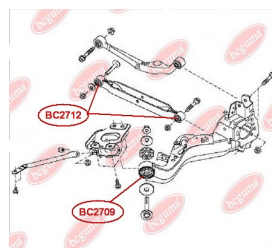

CONTROL ARM-/TRAILING ARM BUSH

www.en.bcguma.ua/auto/BC2712

Part Number:	BC2712
GTIN-13:	4823101805130
Number of other manufacturers (OEMs):	55110JD000; 55110JG000; 55111JD00A; 55111JG00A; 55110JE20A; 55111JE20A; 55110JD00A; 55045JY00C; 55110JG00B; 55111JG00B; 55110JE20B; 55111JE20B; 55110Y00A
Weight, g:	156
Required amount:	4
Items in Package:	1
External diameter, mm:	37.5
Inner diameter, mm:	14.0
Thickness, mm:	50.0
Material:	Metal / Rubber
That installation:	Back
Party settings:	Left / Right