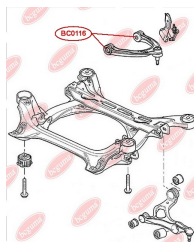

APPLICABILITY:

AUDI, VW

BC0114

BC0115**CONTROL ARM-/TRAILING ARM BUSH**www.en.bcguma.ua/auto/BC0115

Part Number:	BC0115
GTIN-13:	4823101800166
Number of other manufacturers (OEMs):	1K0505541B; 1K0505541C; 1K0505541D; 5Q0505541A
Weight, g:	178
Required amount:	2
Items in Package:	1
External diameter, mm:	61.0
Inner diameter, mm:	12.0
Thickness, mm:	64.0
Material:	Rubber / metal
That installation:	Back
Party settings:	Left / Right

**APPLICABILITY:**

AUDI, SEAT, SKODA, VW

CONTROL ARM-/TRAILING ARM BUSHwww.en.bcguma.ua/auto/BC0116

Part Number:	BC0116
GTIN-13:	4823101805161
Number of other manufacturers (OEMs):	7L0407077; 95534102700; 95534102701; 95534102702
Weight, g:	160
Required amount:	4
Items in Package:	1
External diameter, mm:	40.5
Inner diameter, mm:	10.0
Thickness, mm:	43.0
Material:	Metal / Rubber
That installation:	Front
Party settings:	Left / Right

APPLICABILITY:

AUDI, PORSCHE, VW

BC0116

BC0117

CONTROL ARM-/TRAILING ARM BUSH

www.en.bcguma.ua/auto/BC0117

Part Number:	BC0117
GTIN-13:	4823101805642
Number of other manufacturers (OEMs):	7L0412333A; 95534324301
Weight, g:	312
Required amount:	2
Items in Package:	1
External diameter, mm:	46.5
Inner diameter, mm:	14.2
Thickness, mm:	74.0
Material:	Metal / Rubber
That installation:	Front
Party settings:	Left / Right