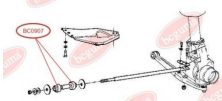

BC0907

ANTI-ROLL BAR BUSHING KIT

www.en.bcguma.ua/auto/BC0907

Part Number:	BC0907
GTIN-13:	4823101801651
Number of other manufacturers (OEMs):	4339248; 356108; 4339248; 356108
Weight, g:	35
Required amount:	2
Items in Package:	1
External diameter, mm:	48.0
Inner diameter, mm:	22.0
Thickness, mm:	25.0
Material:	Rubber
That installation:	Front
Party settings:	Left / Right