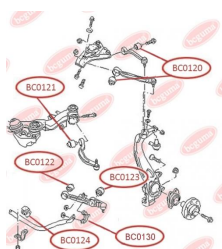

BC0123

CONTROL ARM-/TRAILING ARM BUSH

www.en.bcguma.ua/auto/BC0123

Part Number:	BC0123
GTIN-13:	4823101805772
Number of other manufacturers (OEMs):	8E0407181B; 8E0407181C; 8E0407181D
Weight, g:	182
Required amount:	2
Items in Package:	1
External diameter, mm:	40.5
Inner diameter, mm:	12.2
Thickness, mm:	37.0
Material:	Metal / Rubber
That installation:	Front
Party settings:	Left / Right

APPLICABILITY:

AUDI, SEAT, SKODA, VW

CONTROL ARM-/TRAILING ARM BUSH

www.en.bcguma.ua/auto/BC0125

Part Number:	BC0125
GTIN-13:	4823101805871
Number of other manufacturers (OEMs):	8E0501541S; 8E0501541Q; 8E0501541J
Weight, g:	191
Required amount:	4
Items in Package:	1
External diameter, mm:	36.4
Inner diameter, mm:	12.2
Thickness, mm:	46.5
Material:	Metal / Rubber
That installation:	Back
Party settings:	Left / Right

APPLICABILITY:

AUDI, SEAT

BC0125