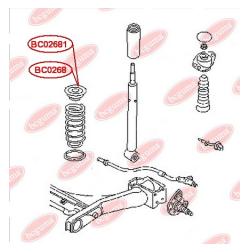

APPLICABILITY:

AUDI, SEAT, SKODA, VW

BC02681

BC0269**TOP STRUT MOUNTING**www.en.bcguma.ua/auto/BC0269

Part Number:	BC0269
GTIN-13:	4823101806533
Number of other manufacturers (OEMs):	7E0412331
Weight, g:	555
Required amount:	2
Items in Package:	1
External diameter, mm:	150.0
Inner diameter, mm:	14.0
Thickness, mm:	50.0
Material:	Rubber / metal
That installation:	Front
Party settings:	Left / Right