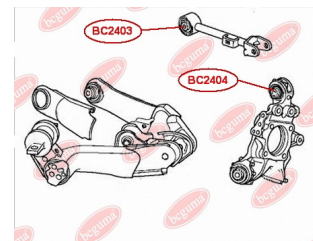

BC2404

CONTROL ARM-/TRAILING ARM BUSH

www.en.bcguma.ua/auto/BC2404

Part Number:	BC2404
GTIN-13:	4823101805093
Number of other manufacturers (OEMs):	52350SEA000
Weight, g:	215
Required amount:	4
Items in Package:	1
External diameter, mm:	42.3
Inner diameter, mm:	12.0
Thickness, mm:	50.0
Material:	Metal / Rubber
That installation:	Back
Party settings:	Left / Right