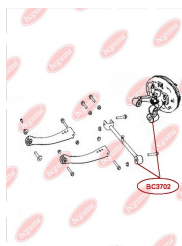

APPLICABILITY:

GEELY

BC3702