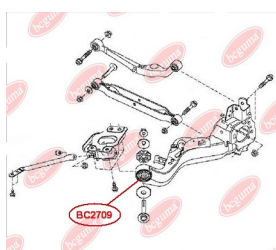

BC2709

CONTROL ARM-/TRAILING ARM BUSH

www.en.bcguma.ua/auto/BC2709

Part Number:	BC2709
GTIN-13:	4823101805635
Number of other manufacturers (OEMs):	55501JD00A; 55044JG00A; 55044JG00B; 55502JG000; 55502JY00A; 55502JG02B; 55501JG02B
Weight, g:	542
Required amount:	2
Items in Package:	1
External diameter, mm:	69.3
Inner diameter, mm:	14.2
Thickness, mm:	62.0
Material:	Metal / Rubber
That installation:	Back
Party settings:	Left / Right

APPLICABILITY:

NISSAN

CONTROL ARM-/TRAILING ARM BUSH

www.en.bcguma.ua/auto/BC2710

Part Number:	BC2710
GTIN-13:	4823101805475
Number of other manufacturers (OEMs):	545004M501; 545004M401
Weight, g:	141
Required amount:	2
Items in Package:	1
External diameter, mm:	49.5
Inner diameter, mm:	20.8
Thickness, mm:	38.2
Material:	Metal / Rubber
That installation:	Front
Party settings:	Left / Right

APPLICABILITY:

NISSAN

BC2710