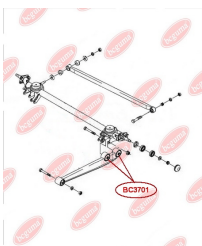

BC3701

CONTROL ARM-/TRAILING ARM BUSH (DOUBLE)

www.en.bcguma.ua/auto/BC3701

Part Number:	BC3701
GTIN-13:	4823101804799
Number of other manufacturers (OEMs):	S213301040
Weight, g:	336
Required amount:	4
Items in Package:	1
External diameter, mm:	47.0
Inner diameter, mm:	12.0
Thickness, mm:	60.0
Material:	Rubber / metal
That installation:	Back
Party settings:	Left / Right

APPLICABILITY:

CHERY

CONTROL ARM-/TRAILING ARM BUSH

www.en.bcguma.ua/auto/BC3702

Part Number:	BC3702
GTIN-13:	4823101804805
Number of other manufacturers (OEMs):	2911052001
Weight, g:	98
Required amount:	4
Items in Package:	1
External diameter, mm:	41.0
Inner diameter, mm:	12.0
Thickness, mm:	50.0
Material:	Rubber / metal
That installation:	Front
Party settings:	Left / Right

APPLICABILITY:

GEELY

BC3702