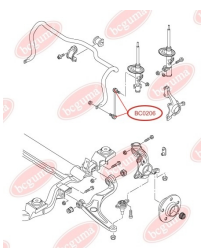

APPLICABILITY:

VW

BC0203

BC0205**ANTHER OF BALL JOINT**www.en.bcguma.ua/auto/BC0205

Part Number:	BC0205
GTIN-13:	4823101800210
Number of other manufacturers (OEMs):	4708300; 251407187B; 251407187A; 4708299; 251407187
Weight, g:	8
Required amount:	2
Items in Package:	1
External diameter, mm:	36.0
Inner diameter, mm:	21.0
Thickness, mm:	25.0
Material:	Rubber MBS
That installation:	Front
Party settings:	Left / Right

APPLICABILITY:

OPEL, SKODA, VAUXHALL, VW

ANTHER OF BALL JOINTwww.en.bcguma.ua/auto/BC02051

Part Number:	BC02051
GTIN-13:	4823101806120
Number of other manufacturers (OEMs):	251407187; 251407187A; 251407187B; 251407187C
Weight, g:	7
Required amount:	4
Items in Package:	1
External diameter, mm:	34.0
Inner diameter, mm:	20.0
Thickness, mm:	25.0
Material:	Rubber
That installation:	Front
Party settings:	Left / Right

APPLICABILITY:

MAZDA, SKODA, VW

BC02051

BC0206**ANTHER OF ROD/STRUT, STABILISER**www.en.bcguma.ua/auto/BC0206

Part Number:	BC0206
GTIN-13:	4823101800227
Number of other manufacturers (OEMs):	31356765933; 4709702; 7H5411317B; 7H5411317A; 7H5411317; 7H0411317; 31356765934
Weight, g:	3
Required amount:	4
Items in Package:	1
External diameter, mm:	16.0
Inner diameter, mm:	12.0
Thickness, mm:	19.0
Material:	Rubber MBS
That installation:	Front
Party settings:	Left / Right