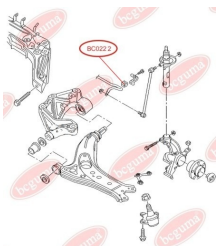

BC0222

STABILISER MOUNTING

www.en.bcguma.ua/auto/BC0222

Part Number:	BC0222
GTIN-13:	4823101800388
Number of other manufacturers (OEMs):	6Q0411314Q; 6Q0411314M
Weight, g:	31
Required amount:	2
Items in Package:	1
External diameter, mm:	33.0
Inner diameter, mm:	17.0
Thickness, mm:	36.0
Material:	Rubber
That installation:	Front
Party settings:	Left / Right