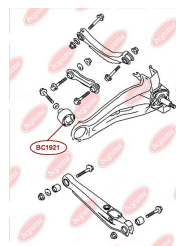

BC1920

CONTROL ARM-/TRAILING ARM BUSH

www.en.bcguma.ua/auto/BC1920

Part Number:	BC1920
GTIN-13:	4823101804997
Number of other manufacturers (OEMs):	MR403440
Weight, g:	135
Required amount:	2
Items in Package:	1
External diameter, mm:	37.5
Inner diameter, mm:	14.2
Thickness, mm:	60.0
Material:	Rubber / metal
That installation:	Front
Party settings:	Left / Right

APPLICABILITY:

MITSUBISHI

CONTROL ARM-/TRAILING ARM BUSH, REINFORCED "BAD ROADS"

www.en.bcguma.ua/auto/BC1921

Part Number:	BC1921
GTIN-13:	4823101804102
Number of other manufacturers (OEMs):	MR519127; 4120A001
Weight, g:	631
Required amount:	2
Items in Package:	1
External diameter, mm:	81.0
Inner diameter, mm:	12.0
Thickness, mm:	75.0
Material:	Metal / Rubber
That installation:	Back
Party settings:	Left / Right

APPLICABILITY:

MITSUBISHI

BC1921