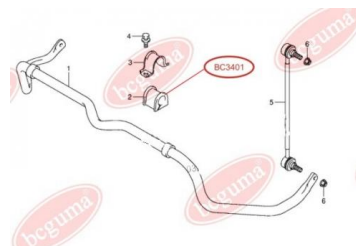

APPLICABILITY:

SUZUKI