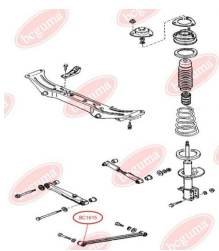

APPLICABILITY:

MAZDA

BC1615