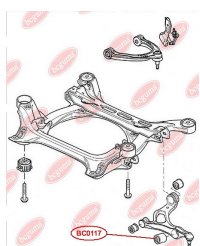

APPLICABILITY:

AUDI, VW

BC0114

BC0115**CONTROL ARM-/TRAILING ARM BUSH**www.en.bcguma.ua/auto/BC0115

Part Number:	BC0115
GTIN-13:	4823101800166
Number of other manufacturers (OEMs):	1K0505541B; 1K0505541C; 1K0505541D; 5Q0505541A
Weight, g:	178
Required amount:	2
Items in Package:	1
External diameter, mm:	61.0
Inner diameter, mm:	12.0
Thickness, mm:	64.0
Material:	Rubber / metal
That installation:	Back
Party settings:	Left / Right

**APPLICABILITY:**

AUDI, SEAT, SKODA, VW

CONTROL ARM-/TRAILING ARM BUSHwww.en.bcguma.ua/auto/BC0116

Part Number:	BC0116
GTIN-13:	4823101805161
Number of other manufacturers (OEMs):	7L0407077; 95534102700; 95534102701; 95534102702
Weight, g:	160
Required amount:	4
Items in Package:	1
External diameter, mm:	40.5
Inner diameter, mm:	10.0
Thickness, mm:	43.0
Material:	Metal / Rubber
That installation:	Front
Party settings:	Left / Right

APPLICABILITY:

AUDI, PORSCHE, VW

BC0116

BC0117

CONTROL ARM-/TRAILING ARM BUSH

www.en.bcguma.ua/auto/BC0117

Part Number:	BC0117
GTIN-13:	4823101805642
Number of other manufacturers (OEMs):	7L0412333A; 95534324301
Weight, g:	312
Required amount:	2
Items in Package:	1
External diameter, mm:	46.5
Inner diameter, mm:	14.2
Thickness, mm:	74.0
Material:	Metal / Rubber
That installation:	Front
Party settings:	Left / Right