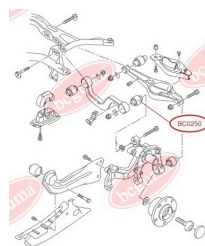

APPLICABILITY:

VW

BC0248

BC0249**CONTROL ARM-/TRAILING ARM BUSH**www.en.bcguma.ua/auto/BC0249

Part Number:	BC0249
GTIN-13:	4823101800616
Number of other manufacturers (OEMs):	1K0505311AB; 1K0505311AA; 1K0505171B; 1K0505171C; 1K0505173C; 1K0505371
Weight, g:	95
Required amount:	2
Items in Package:	1
External diameter, mm:	42.4
Inner diameter, mm:	12.0
Thickness, mm:	60.0
Material:	Rubber / metal
That installation:	Back
Party settings:	Left / Right

APPLICABILITY:

AUDI, SEAT, SKODA, VW

**CONTROL ARM-/TRAILING ARM BUSH**www.en.bcguma.ua/auto/BC0250

Part Number:	BC0250
GTIN-13:	4823101800623
Number of other manufacturers (OEMs):	5Q0505323C; 1K0505323N; 1K0505323H; 1K0505323G; 1K0505323D; 1K0505203A
Weight, g:	127
Required amount:	2
Items in Package:	1
External diameter, mm:	38.5
Inner diameter, mm:	14.0
Thickness, mm:	45.0
Material:	Rubber / metal
That installation:	Back
Party settings:	Left / Right

APPLICABILITY:

AUDI, SEAT, SKODA, VW

**BC0250**

BC0251**CONTROL ARM-/TRAILING ARM BUSH**

www.en.bcguma.ua/auto/BC0251

Part Number:	BC0251
GTIN-13:	4823101800630
Number of other manufacturers (OEMs):	5Q0505323C; 1K0505323N; 1K0505323H; 1K0505323G; 1K0505323D; 1K0505203A; 1K0505279A
Weight, g:	73
Required amount:	2
Items in Package:	1
External diameter, mm:	39.0
Inner diameter, mm:	12.0
Thickness, mm:	45.0
Material:	Rubber / metal
That installation:	Back Top
Party settings:	Left / Right