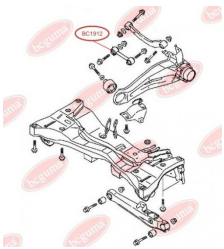

BC1912

CONTROL ARM-/TRAILING ARM BUSH

www.en.bcguma.ua/auto/BC1912

Part Number:	BC1912
GTIN-13:	4823101804027
Number of other manufacturers (OEMs):	MN100109
Weight, g:	126
Required amount:	2
Items in Package:	1
External diameter, mm:	36.0
Inner diameter, mm:	12.0
Thickness, mm:	45.0
Material:	Rubber / metal
That installation:	Back
Party settings:	Left / Right