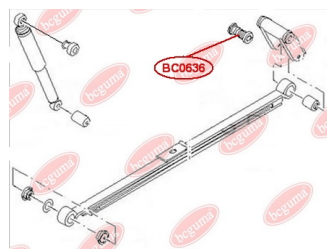

BC0636

Part Number:	BC0636
GTIN-13:	4823101805420
Number of other manufacturers (OEMs):	6C115A546AB; 1526483
Weight, g:	212
Required amount:	2
Items in Package:	1
External diameter, mm:	38.5
Inner diameter, mm:	14.2
Thickness, mm:	107.0
Material:	Metal / Rubber
That installation:	Back
Party settings:	Left / Right