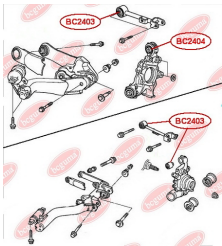

BC2403

CONTROL ARM-/TRAILING ARM BUSH

www.en.bcguma.ua/auto/BC2403

Part Number:	BC2403
GTIN-13:	4823101805086
Number of other manufacturers (OEMs):	52390SWAA00; 52390S7A000; 52390S9A981; 52400S9A981; 52395S5A004
Weight, g:	210
Required amount:	2
Items in Package:	1
External diameter, mm:	42.3
Inner diameter, mm:	12.0
Thickness, mm:	47.0
Material:	Metal / Rubber
That installation:	Back
Party settings:	Left / Right

APPLICABILITY:

HONDA

BC2404

CONTROL ARM-/TRAILING ARM BUSH

www.en.bcguma.ua/auto/BC2404

Part Number:	BC2404
GTIN-13:	4823101805093
Number of other manufacturers (OEMs):	52350SEA000
Weight, g:	215
Required amount:	4
Items in Package:	1
External diameter, mm:	42.3
Inner diameter, mm:	12.0
Thickness, mm:	50.0
Material:	Metal / Rubber
That installation:	Back
Party settings:	Left / Right

APPLICABILITY:

HONDA