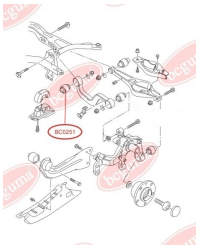

APPLICABILITY:

VW

BC0248

BC0249**CONTROL ARM-/TRAILING ARM BUSH**www.en.bcguma.ua/auto/BC0249

Part Number:	BC0249
GTIN-13:	4823101800616
Number of other manufacturers (OEMs):	1K0505311AB; 1K0505311AA; 1K0505171B; 1K0505171C; 1K0505173C; 1K0505371
Weight, g:	95
Required amount:	2
Items in Package:	1
External diameter, mm:	42.4
Inner diameter, mm:	12.0
Thickness, mm:	60.0
Material:	Rubber / metal
That installation:	Back
Party settings:	Left / Right

APPLICABILITY:

AUDI, SEAT, SKODA, VW

**CONTROL ARM-/TRAILING ARM BUSH**www.en.bcguma.ua/auto/BC0250

Part Number:	BC0250
GTIN-13:	4823101800623
Number of other manufacturers (OEMs):	5Q0505323C; 1K0505323N; 1K0505323H; 1K0505323G; 1K0505323D; 1K0505203A
Weight, g:	127
Required amount:	2
Items in Package:	1
External diameter, mm:	38.5
Inner diameter, mm:	14.0
Thickness, mm:	45.0
Material:	Rubber / metal
That installation:	Back
Party settings:	Left / Right

APPLICABILITY:

AUDI, SEAT, SKODA, VW

**BC0250**

BC0251**CONTROL ARM-/TRAILING ARM BUSH**

www.en.bcguma.ua/auto/BC0251

Part Number:	BC0251
GTIN-13:	4823101800630
Number of other manufacturers (OEMs):	5Q0505323C; 1K0505323N; 1K0505323H; 1K0505323G; 1K0505323D; 1K0505203A; 1K0505279A
Weight, g:	73
Required amount:	2
Items in Package:	1
External diameter, mm:	39.0
Inner diameter, mm:	12.0
Thickness, mm:	45.0
Material:	Rubber / metal
That installation:	Back Top
Party settings:	Left / Right