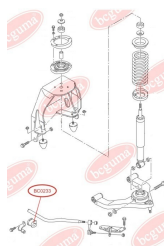

APPLICABILITY:

VW

BC0233