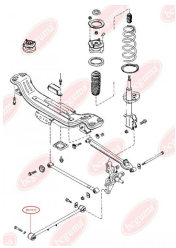

**APPLICABILITY:**

MAZDA

BC1610**TRACK CONTROL ARM BUSH**

www.en.bcguma.ua/auto/BC1610

Part Number:	BC1610
GTIN-13:	4823101803624
Number of other manufacturers (OEMs):	GA5R28200; GA2A28200
Weight, g:	139
Required amount:	2
Items in Package:	1
External diameter, mm:	45.0
Inner diameter, mm:	12.0
Thickness, mm:	50.0
Material:	Rubber / metal
That installation:	Back
Party settings:	Left / Right