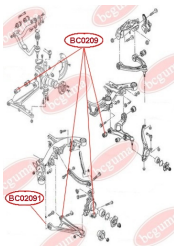

APPLICABILITY:

BMW, OPEL, VAUXHALL, VW

ANTHER OF BALL JOINTwww.en.bcguma.ua/auto/BC0207

Part Number:	BC0207
GTIN-13:	4823101800234
Number of other manufacturers (OEMs):	4708300; 191407365A; 191407365; 4708299; 191407365B
Weight, g:	5
Required amount:	2
Items in Package:	1
External diameter, mm:	18.0
Inner diameter, mm:	12.0
Thickness, mm:	22.0
Material:	Rubber MBS
That installation:	Front
Party settings:	Left / Right

APPLICABILITY:

OPEL, SEAT, VAUXHALL, VW

BC0207

BC0208**ANTHER OF BALL JOINT**www.en.bcguma.ua/auto/BC0208

Part Number:	BC0208
GTIN-13:	4823101800241
Number of other manufacturers (OEMs):	251407187A; 251407187B; 251407187; 4708299; 4708300
Weight, g:	7
Required amount:	2
Items in Package:	1
External diameter, mm:	35.0
Inner diameter, mm:	17.0
Thickness, mm:	20.0
Material:	Rubber MBS
That installation:	Front
Party settings:	Left / Right

APPLICABILITY:

OPEL, SKODA, VAUXHALL, VW

CONTROL ARM-/TRAILING ARM BUSHwww.en.bcguma.ua/auto/BC0209

Part Number:	BC0209
GTIN-13:	4823101800258
Number of other manufacturers (OEMs):	7D0407183C; 7D0407183; 7H0407183; 7L8407183; 7L0407183A; 7H0407152F; 7H0407152B; 7H0407151F; 7H0407151B
Weight, g:	239
Required amount:	2
Items in Package:	1
External diameter, mm:	40.0
Inner diameter, mm:	14.0
Thickness, mm:	60.0
Material:	Rubber / metal
That installation:	Front
Party settings:	Left / Right

APPLICABILITY:

AUDI, VW

BC0209

BC02091**CONTROL ARM-/TRAILING ARM BUSH**www.en.bcguma.ua/auto/BC02091

Part Number:	BC02091
GTIN-13:	4823101805666
Number of other manufacturers (OEMs):	95533101711; 95533101811; 7P0505312E; 7P0505311E; 7L0505311B; 7L0505312B
Weight, g:	299
Required amount:	2
Items in Package:	1
External diameter, mm:	60.2
Inner diameter, mm:	14.2
Thickness, mm:	70.0
Material:	Metal / Rubber
That installation:	Back
Party settings:	Left / Right