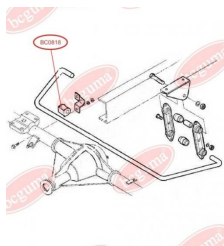

APPLICABILITY:

IVECO

BC0817

BC0818

STABILISER MOUNTING

www.en.bcguma.ua/auto/BC0818

Part Number:	BC0818
GTIN-13:	4823101801453
Number of other manufacturers (OEMs):	93803961
Weight, g:	42
Required amount:	-
Items in Package:	1
External diameter, mm:	34.0
Inner diameter, mm:	16.0
Thickness, mm:	40.0
Material:	Rubber
That installation:	Back
Party settings:	Left / Right