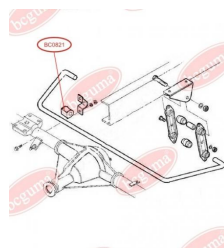

APPLICABILITY:

IVECO

BC0821