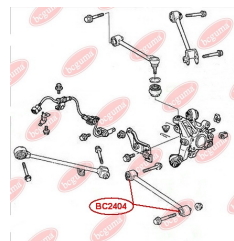

BC2404

CONTROL ARM-/TRAILING ARM BUSH

www.en.bcguma.ua/auto/BC2404

Part Number:	BC2404
GTIN-13:	4823101805093
Number of other manufacturers (OEMs):	52350SEA000
Weight, g:	215
Required amount:	4
Items in Package:	1
External diameter, mm:	42.3
Inner diameter, mm:	12.0
Thickness, mm:	50.0
Material:	Metal / Rubber
That installation:	Back
Party settings:	Left / Right