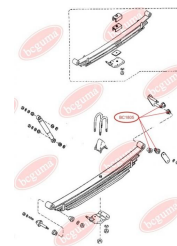

APPLICABILITY:

MAZDA

BC1805