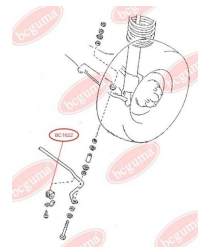

APPLICABILITY:

MAZDA