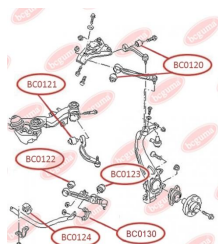

**APPLICABILITY:**

AUDI, SEAT, SKODA, VW

CONTROL ARM-/TRAILING ARM BUSHwww.en.bcguma.ua/auto/BC0116

Part Number:	BC0116
GTIN-13:	4823101805161
Number of other manufacturers (OEMs):	7L0407077; 95534102700; 95534102701; 95534102702
Weight, g:	160
Required amount:	4
Items in Package:	1
External diameter, mm:	40.5
Inner diameter, mm:	10.0
Thickness, mm:	43.0
Material:	Metal / Rubber
That installation:	Front
Party settings:	Left / Right

APPLICABILITY:

AUDI, PORSCHE, VW

BC0116

BC0117

CONTROL ARM-/TRAILING ARM BUSH

www.en.bcguma.ua/auto/BC0117

Part Number:	BC0117
GTIN-13:	4823101805642
Number of other manufacturers (OEMs):	7L0412333A; 95534324301
Weight, g:	312
Required amount:	2
Items in Package:	1
External diameter, mm:	46.5
Inner diameter, mm:	14.2
Thickness, mm:	74.0
Material:	Metal / Rubber
That installation:	Front
Party settings:	Left / Right

APPLICABILITY:

AUDI, PORSCHE, VW

CONTROL ARM-/TRAILING ARM BUSH, REINFORCED "BAD ROADS"

www.en.bcguma.ua/auto/BC0120

Part Number:	BC0120
GTIN-13:	4823101805864
Number of other manufacturers (OEMs):	4B0407515; 4D0407515C
Weight, g:	151
Required amount:	4
Items in Package:	1
External diameter, mm:	46.5
Inner diameter, mm:	10.0
Thickness, mm:	40.0
Material:	Metal / Rubber
That installation:	Front
Party settings:	Left / Right

APPLICABILITY:

AUDI, SAAB, SEAT, SKODA, VW

BC0120

BC0123**CONTROL ARM-/TRAILING ARM BUSH**www.en.bcguma.ua/auto/BC0123

Part Number:	BC0123
GTIN-13:	4823101805772
Number of other manufacturers (OEMs):	8E0407181B; 8E0407181C; 8E0407181D
Weight, g:	182
Required amount:	2
Items in Package:	1
External diameter, mm:	40.5
Inner diameter, mm:	12.2
Thickness, mm:	37.0
Material:	Metal / Rubber
That installation:	Front
Party settings:	Left / Right