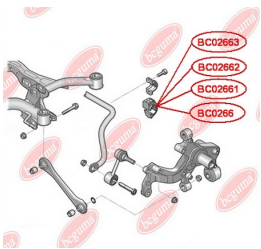

APPLICABILITY:

AUDI, HONDA, SEAT, SKODA, VW

BC0266

BC02661**ANTI-ROLL BAR BUSHING KIT**www.en.bcguma.ua/auto/BC02661

Part Number:	BC02661
GTIN-13:	4823101806144
Number of other manufacturers (OEMs):	1K0511327AQ
Weight, g:	66
Required amount:	2
Items in Package:	1
External diameter, mm:	46.0
Inner diameter, mm:	17.0
Thickness, mm:	40.0
Material:	Rubber / metal
That installation:	Back
Party settings:	Left / Right

APPLICABILITY:

AUDI, HONDA, SEAT, SKODA, VW

**BC02662****ANTI-ROLL BAR BUSHING KIT**www.en.bcguma.ua/auto/BC02662

Part Number:	BC02662
GTIN-13:	4823101806151
Number of other manufacturers (OEMs):	1K0511327AR
Weight, g:	64
Required amount:	2
Items in Package:	1
External diameter, mm:	46.0
Inner diameter, mm:	18.3
Thickness, mm:	40.0
Material:	Rubber / metal
That installation:	Back
Party settings:	Left / Right

APPLICABILITY:

AUDI, HONDA, SEAT, SKODA, VW

BC02663**ANTI-ROLL BAR BUSHING KIT**www.en.bcguma.ua/auto/BC02663

Part Number:	BC02663
GTIN-13:	4823101806168
Number of other manufacturers (OEMs):	1K0511327AS
Weight, g:	64
Required amount:	2
Items in Package:	1
External diameter, mm:	46.0
Inner diameter, mm:	19.0
Thickness, mm:	40.0
Material:	Rubber / metal
That installation:	Back
Party settings:	Left / Right