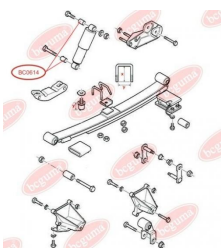

BC0614

BUSHING, SHOCK ABSORBER

www.en.bcguma.ua/auto/BC0614

Part Number:	BC0614
GTIN-13:	4823101801101
Number of other manufacturers (OEMs):	6562752; 92VB18016AB
Weight, g:	140
Required amount:	-
Items in Package:	1
External diameter, mm:	44.7
Inner diameter, mm:	12.0
Thickness, mm:	40.0
Material:	Rubber / metal
That installation:	Back
Party settings:	Left / Right

APPLICABILITY:

FORD, SEAT