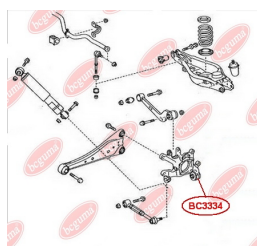

APPLICABILITY:

TOYOTA

BC3334