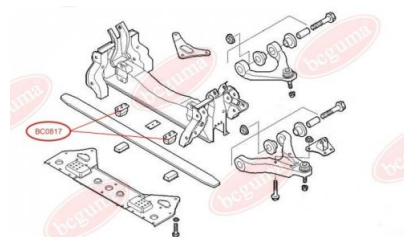

APPLICABILITY:

IVECO

BC0817

BC0818

STABILISER MOUNTING

www.en.bcguma.ua/auto/BC0818

Part Number:	BC0818
GTIN-13:	4823101801453
Number of other manufacturers (OEMs):	93803961
Weight, g:	42
Required amount:	-
Items in Package:	1
External diameter, mm:	34.0
Inner diameter, mm:	16.0
Thickness, mm:	40.0
Material:	Rubber
That installation:	Back
Party settings:	Left / Right