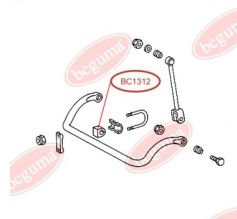

STABILISER MOUNTING

www.en.bcguma.ua/auto/BC1312

Part Number:	BC1312
GTIN-13:	4823101802399
Number of other manufacturers (OEMs):	A6023260882
Weight, g:	84
Required amount:	2
Items in Package:	1
External diameter, mm:	48.0
Inner diameter, mm:	30.0
Thickness, mm:	48.5
Material:	Rubber
That installation:	Front
Party settings:	Left / Right