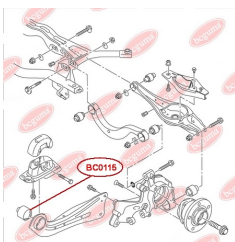

BC0115

CONTROL ARM-/TRAILING ARM BUSH

www.en.bcguma.ua/auto/BC0115

Part Number:	BC0115
GTIN-13:	4823101800166
Number of other manufacturers (OEMs):	1K0505541B; 1K0505541C; 1K0505541D; 5Q0505541A
Weight, g:	178
Required amount:	2
Items in Package:	1
External diameter, mm:	61.0
Inner diameter, mm:	12.0
Thickness, mm:	64.0
Material:	Rubber / metal
That installation:	Back
Party settings:	Left / Right

APPLICABILITY:

AUDI, SEAT, SKODA, VW

CONTROL ARM-/TRAILING ARM BUSH

www.en.bcguma.ua/auto/BC0116

Part Number:	BC0116
GTIN-13:	4823101805161
Number of other manufacturers (OEMs):	7L0407077; 95534102700; 95534102701; 95534102702
Weight, g:	160
Required amount:	4
Items in Package:	1
External diameter, mm:	40.5
Inner diameter, mm:	10.0
Thickness, mm:	43.0
Material:	Metal / Rubber
That installation:	Front
Party settings:	Left / Right

APPLICABILITY:

AUDI, PORSCHE, VW

BC0116