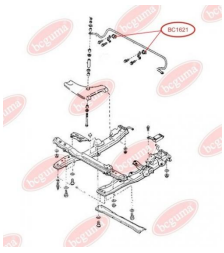

BC1621

ANTI-ROLL BAR BUSHING KIT

www.en.bcguma.ua/auto/BC1621

Part Number:	BC1621
GTIN-13:	4823101803709
Number of other manufacturers (OEMs):	G03034156
Weight, g:	28
Required amount:	2
Items in Package:	1
External diameter, mm:	31.0
Inner diameter, mm:	16.5
Thickness, mm:	38.5
Material:	Rubber
That installation:	Back
Party settings:	Left / Right

APPLICABILITY:

MAZDA

BC1622

ANTI-ROLL BAR BUSHING KIT

www.en.bcguma.ua/auto/BC1622

Part Number:	BC1622
GTIN-13:	4823101803716
Number of other manufacturers (OEMs):	G06728156
Weight, g:	20
Required amount:	2
Items in Package:	1
External diameter, mm:	31.0
Inner diameter, mm:	15.0
Thickness, mm:	38.5
Material:	Rubber
That installation:	Back
Party settings:	Left / Right

APPLICABILITY:

MAZDA