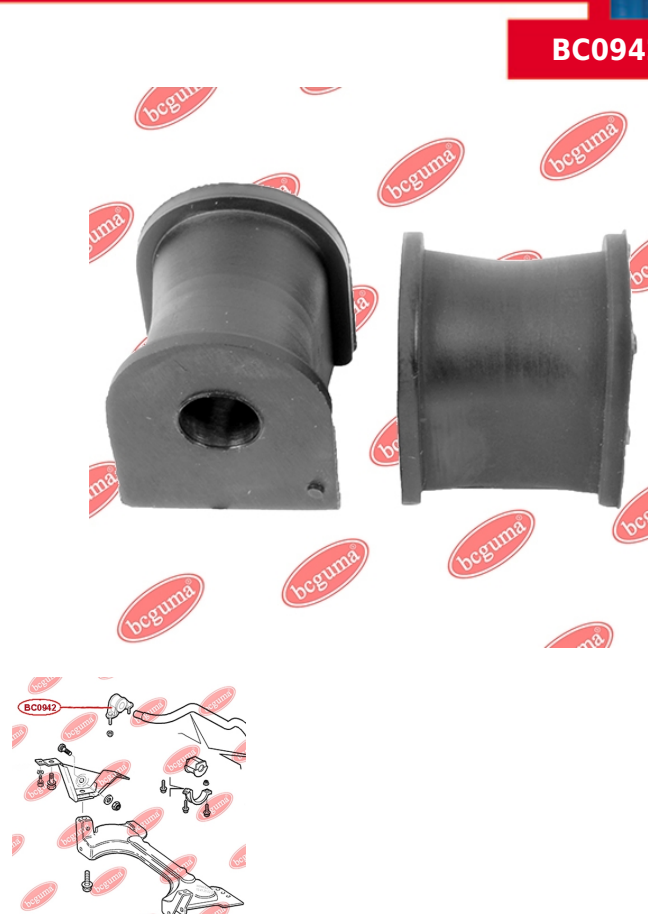

APPLICABILITY:

FIAT