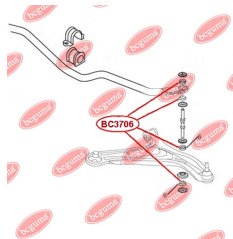

APPLICABILITY:

GEELY

BC3706