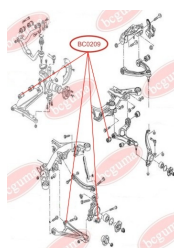

APPLICABILITY:

OPEL, SEAT, VAUXHALL, VW

BC0207

BC0208**ANTHER OF BALL JOINT**www.en.bcguma.ua/auto/BC0208

Part Number:	BC0208
GTIN-13:	4823101800241
Number of other manufacturers (OEMs):	251407187A; 251407187B; 251407187; 4708299; 4708300
Weight, g:	7
Required amount:	2
Items in Package:	1
External diameter, mm:	35.0
Inner diameter, mm:	17.0
Thickness, mm:	20.0
Material:	Rubber MBS
That installation:	Front
Party settings:	Left / Right

APPLICABILITY:

OPEL, SKODA, VAUXHALL, VW

CONTROL ARM-/TRAILING ARM BUSHwww.en.bcguma.ua/auto/BC0209

Part Number:	BC0209
GTIN-13:	4823101800258
Number of other manufacturers (OEMs):	7D0407183C; 7D0407183; 7H0407183; 7L8407183; 7L0407183A; 7H0407152F; 7H0407152B; 7H0407151F; 7H0407151B
Weight, g:	239
Required amount:	2
Items in Package:	1
External diameter, mm:	40.0
Inner diameter, mm:	14.0
Thickness, mm:	60.0
Material:	Rubber / metal
That installation:	Front
Party settings:	Left / Right

APPLICABILITY:

AUDI, VW

BC0209

BC02091**CONTROL ARM-/TRAILING ARM BUSH**www.en.bcguma.ua/auto/BC02091

Part Number:	BC02091
GTIN-13:	4823101805666
Number of other manufacturers (OEMs):	95533101711; 95533101811; 7P0505312E; 7P0505311E; 7L0505311B; 7L0505312B
Weight, g:	299
Required amount:	2
Items in Package:	1
External diameter, mm:	60.2
Inner diameter, mm:	14.2
Thickness, mm:	70.0
Material:	Metal / Rubber
That installation:	Back
Party settings:	Left / Right