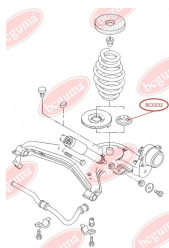

BC0232

**REAR LOWER SPRING RUBBER
SUSPENSION CUPS PAIR GENUINE,
REINFORCED "BAD ROADS"**

www.en.bcguma.ua/auto/BC0232