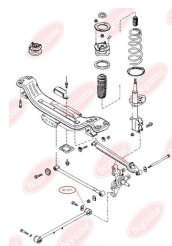

BC1611

TRACK CONTROL ARM BUSH

www.en.bcguma.ua/auto/BC1611

Part Number:	BC1611
GTIN-13:	4823101803631
Number of other manufacturers (OEMs):	GA5R28200; GA2A28200
Weight, g:	142
Required amount:	2
Items in Package:	1
External diameter, mm:	45.0
Inner diameter, mm:	20.0
Thickness, mm:	50.0
Material:	Rubber / metal
That installation:	Back
Party settings:	Left / Right