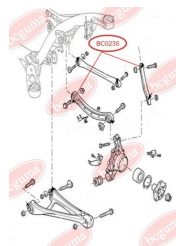

APPLICABILITY:

VW

CONTROL ARM-/TRAILING ARM BUSH

www.en.bcguma.ua/auto/BC0235

Part Number:	BC0235
GTIN-13:	4823101800517
Number of other manufacturers (OEMs):	7L0505397; 7L0505398
Weight, g:	100
Required amount:	2
Items in Package:	1
External diameter, mm:	44.3
Inner diameter, mm:	12.3
Thickness, mm:	40.0
Material:	Rubber / metal
That installation:	Back
Party settings:	Left / Right

APPLICABILITY:

AUDI, PORSCHE, VW

BC0235

BC0236**CONTROL ARM-/TRAILING ARM BUSH, REAR**www.en.bcguma.ua/auto/BC0236

Part Number:	BC0236
GTIN-13:	4823101800524
Number of other manufacturers (OEMs):	7L0505398; 7L8501529A; 7L0501529C; 7L0501529D; 7L0505397
Weight, g:	243
Required amount:	2
Items in Package:	1
External diameter, mm:	44.3
Inner diameter, mm:	16.0
Thickness, mm:	45.0
Material:	Rubber / metal
That installation:	Back
Party settings:	Left / Right