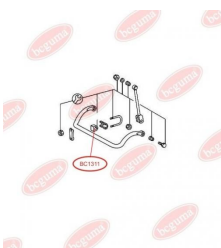

BC1311

STABILISER MOUNTING

www.en.bcguma.ua/auto/BC1311

Part Number:	BC1311
GTIN-13:	4823101802382
Number of other manufacturers (OEMs):	A6023260282
Weight, g:	79
Required amount:	2
Items in Package:	1
External diameter, mm:	52.0
Inner diameter, mm:	32.0
Thickness, mm:	48.0
Material:	Rubber
That installation:	Front
Party settings:	Left / Right

APPLICABILITY:

MERCEDES-BENZ

BC1312

STABILISER MOUNTING

www.en.bcguma.ua/auto/BC1312

Part Number:	BC1312
GTIN-13:	4823101802399
Number of other manufacturers (OEMs):	A6023260882
Weight, g:	84
Required amount:	2
Items in Package:	1
External diameter, mm:	48.0
Inner diameter, mm:	30.0
Thickness, mm:	48.5
Material:	Rubber
That installation:	Front
Party settings:	Left / Right

APPLICABILITY:

MERCEDES-BENZ