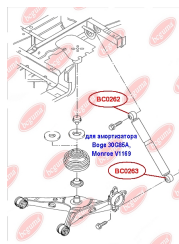

SHOCK ABSORBER BUSH, UPPER

www.en.bcguma.ua/auto/BC0262

Part Number:	BC0262
GTIN-13:	4823101800715
Number of other manufacturers (OEMs):	7H5513029C; 7H0513029E; 7H0513029D
Weight, g:	129
Required amount:	2
Items in Package:	1
External diameter, mm:	41.3
Inner diameter, mm:	12.0
Thickness, mm:	40.0
Material:	Metal / Rubber
That installation:	Back
Party settings:	Left / Right