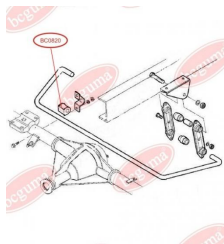

BC0820

STABILISER MOUNTING

www.en.bcguma.ua/auto/BC0820

Part Number:	BC0820
GTIN-13:	4823101801477
Number of other manufacturers (OEMs):	93802629
Weight, g:	36
Required amount:	-
Items in Package:	1
External diameter, mm:	34.0
Inner diameter, mm:	20.0
Thickness, mm:	40.0
Material:	Rubber
That installation:	Back
Party settings:	Left / Right

APPLICABILITY:

IVECO

STABILISER MOUNTING

www.en.bcguma.ua/auto/BC0821

Part Number:	BC0821
GTIN-13:	4823101801484
Number of other manufacturers (OEMs):	93801556
Weight, g:	33
Required amount:	-
Items in Package:	1
External diameter, mm:	34.0
Inner diameter, mm:	22.0
Thickness, mm:	40.0
Material:	Rubber
That installation:	Back
Party settings:	Left / Right

APPLICABILITY:

IVECO

BC0821