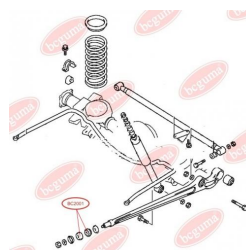

APPLICABILITY:

MITSUBISHI

BC2001