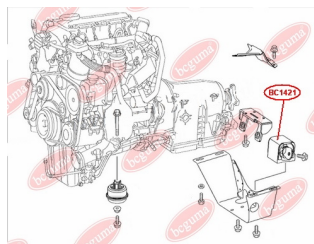

BC14201

SHOCK ABSORBER BUSH

www.en.bcguma.ua/auto/BC14201

Part Number:	BC14201
GTIN-13:	4823101805222
Number of other manufacturers (OEMs):	A6393260300; A6393260800; A6393260900; A6393261000; A6393262100; A6393262400; A6393262500
Weight, g:	160
Required amount:	2
Items in Package:	1
External diameter, mm:	42.3
Inner diameter, mm:	14.2
Thickness, mm:	46.0
Material:	Metal / Rubber
That installation:	Back
Party settings:	Left / Right

APPLICABILITY:

MERCEDES-BENZ

TRANSMISSION MOUNTING

www.en.bcguma.ua/auto/BC1421

Part Number:	BC1421
GTIN-13:	4823101803341
Number of other manufacturers (OEMs):	A6392420013; 2E0199379
Weight, g:	495
Required amount:	1
Items in Package:	1
External diameter, mm:	-
Inner diameter, mm:	-
Thickness, mm:	130.0
Material:	Rubber / metal
That installation:	-
Party settings:	Behind

APPLICABILITY:

MERCEDES-BENZ, VW

BC1421