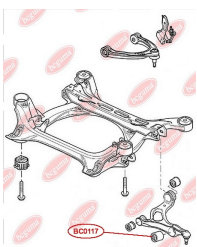

APPLICABILITY:

AUDI, VW

BC0114

BC0115**CONTROL ARM-/TRAILING ARM BUSH**www.en.bcguma.ua/auto/BC0115

Part Number:	BC0115
GTIN-13:	4823101800166
Number of other manufacturers (OEMs):	1K0505541B; 1K0505541C; 1K0505541D; 5Q0505541A
Weight, g:	178
Required amount:	2
Items in Package:	1
External diameter, mm:	61.0
Inner diameter, mm:	12.0
Thickness, mm:	64.0
Material:	Rubber / metal
That installation:	Back
Party settings:	Left / Right

APPLICABILITY:

AUDI, SEAT, SKODA, VW

BC0116**CONTROL ARM-/TRAILING ARM BUSH**www.en.bcguma.ua/auto/BC0116

Part Number:	BC0116
GTIN-13:	4823101805161
Number of other manufacturers (OEMs):	7L0407077; 95534102700; 95534102701; 95534102702
Weight, g:	160
Required amount:	4
Items in Package:	1
External diameter, mm:	40.5
Inner diameter, mm:	10.0
Thickness, mm:	43.0
Material:	Metal / Rubber
That installation:	Front
Party settings:	Left / Right

**APPLICABILITY:**

AUDI, PORSCHE, VW

BC0117

CONTROL ARM-/TRAILING ARM BUSH

www.en.bcguma.ua/auto/BC0117

Part Number:	BC0117
GTIN-13:	4823101805642
Number of other manufacturers (OEMs):	7L0412333A; 95534324301
Weight, g:	312
Required amount:	2
Items in Package:	1
External diameter, mm:	46.5
Inner diameter, mm:	14.2
Thickness, mm:	74.0
Material:	Metal / Rubber
That installation:	Front
Party settings:	Left / Right