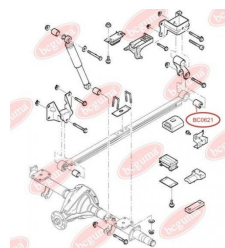

APPLICABILITY:

FORD

BC0621