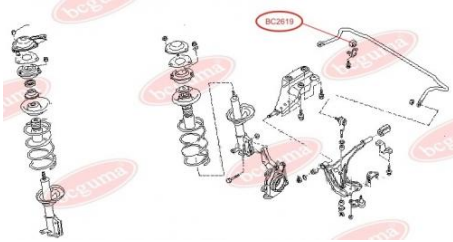

BC2619

ANTI-ROLL BAR BUSHING KIT

www.en.bcguma.ua/auto/BC2619

Part Number:	BC2619
GTIN-13:	4823101804379
Number of other manufacturers (OEMs):	54613D4400
Weight, g:	27
Required amount:	2
Items in Package:	1
External diameter, mm:	34.0
Inner diameter, mm:	25.5
Thickness, mm:	25.5
Material:	Rubber
That installation:	Front
Party settings:	Left / Right

APPLICABILITY:

NISSAN

BC2620

ANTI-ROLL BAR BUSHING KIT

www.en.bcguma.ua/auto/BC2620

Part Number:	BC2620
GTIN-13:	4823101804386
Number of other manufacturers (OEMs):	5621402E02
Weight, g:	19
Required amount:	2
Items in Package:	1
External diameter, mm:	26.0
Inner diameter, mm:	15.0
Thickness, mm:	25.0
Material:	Rubber
That installation:	Back
Party settings:	Left / Right

APPLICABILITY:

NISSAN