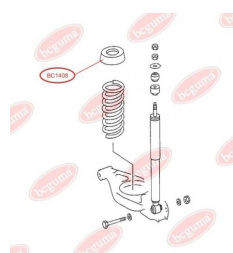

APPLICABILITY:

MERCEDES-BENZ