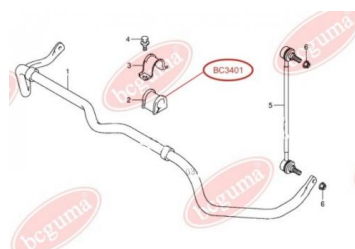

APPLICABILITY:

SUZUKI

BC3401