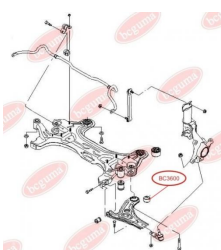

BC3600

CONTROL ARM/TRAILING ARM BUSH

www.en.bcguma.ua/auto/BC3600

Part Number:	BC3600
GTIN-13:	4823101804676
Number of other manufacturers (OEMs):	96535088; 96653381; 95479763
Weight, g:	193
Required amount:	2
Items in Package:	1
External diameter, mm:	60.0
Inner diameter, mm:	12.0
Thickness, mm:	46.0
Material:	Rubber / metal
That installation:	Back Front
Party settings:	Left / Right

APPLICABILITY:

CHEVROLET, DAEWOO

CONTROL ARM-/TRAILING ARM BUSH, REINFORCED "BAD ROADS"

www.en.bcguma.ua/auto/BC3601

Part Number:	BC3601
GTIN-13:	4823101804683
Number of other manufacturers (OEMs):	96653381; 96535088; 95479763
Weight, g:	204
Required amount:	2
Items in Package:	1
External diameter, mm:	60.0
Inner diameter, mm:	12.0
Thickness, mm:	46.0
Material:	Rubber / metal
That installation:	Back Front
Party settings:	Left / Right

APPLICABILITY:

CHEVROLET, DAEWOO

BC3601