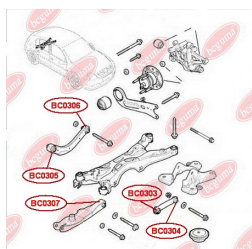

BC0307

CONTROL ARM-/TRAILING ARM BUSH

www.en.bcguma.ua/auto/BC0307

Part Number:	BC0307
GTIN-13:	4823101805215
Number of other manufacturers (OEMs):	0423001; 0423034; 13204109; 24417090
Weight, g:	182
Required amount:	2
Items in Package:	1
External diameter, mm:	35.7
Inner diameter, mm:	12.2
Thickness, mm:	62.0
Material:	Metal / Rubber
That installation:	Back
Party settings:	Left / Right

APPLICABILITY:

OPEL, VAUXHALL

BC0308

CONTROL ARM-/TRAILING ARM BUSH

www.en.bcguma.ua/auto/BC0308

Part Number:	BC0308
GTIN-13:	4823101805178
Number of other manufacturers (OEMs):	423320; 0423320; 00423320; 24469643
Weight, g:	147
Required amount:	2
Items in Package:	1
External diameter, mm:	45.7
Inner diameter, mm:	12.0
Thickness, mm:	52.0
Material:	Metal / Rubber
That installation:	Back
Party settings:	Left / Right

APPLICABILITY:

CITROËN, FIAT, OPEL, SAAB, VAUXHALL