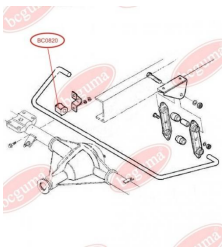

BC0820

STABILISER MOUNTING

www.en.bcguma.ua/auto/BC0820

Part Number:	BC0820
GTIN-13:	4823101801477
Number of other manufacturers (OEMs):	93802629
Weight, g:	36
Required amount:	-
Items in Package:	1
External diameter, mm:	34.0
Inner diameter, mm:	20.0
Thickness, mm:	40.0
Material:	Rubber
That installation:	Back
Party settings:	Left / Right

APPLICABILITY:

IVECO

STABILISER MOUNTING

www.en.bcguma.ua/auto/BC0821

Part Number:	BC0821
GTIN-13:	4823101801484
Number of other manufacturers (OEMs):	93801556
Weight, g:	33
Required amount:	-
Items in Package:	1
External diameter, mm:	34.0
Inner diameter, mm:	22.0
Thickness, mm:	40.0
Material:	Rubber
That installation:	Back
Party settings:	Left / Right

APPLICABILITY:

IVECO

BC0821