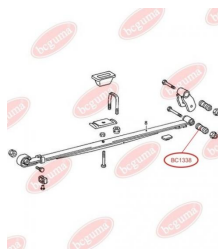

APPLICABILITY:

MERCEDES-BENZ

BC1338