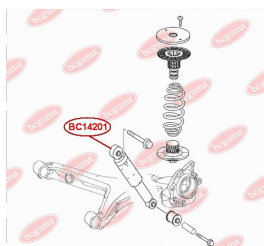

BC14201

SHOCK ABSORBER BUSH

www.en.bcguma.ua/auto/BC14201

Part Number:	BC14201
GTIN-13:	4823101805222
Number of other manufacturers (OEMs):	A6393260300; A6393260800; A6393260900; A6393261000; A6393262100; A6393262400; A6393262500
Weight, g:	160
Required amount:	2
Items in Package:	1
External diameter, mm:	42.3
Inner diameter, mm:	14.2
Thickness, mm:	46.0
Material:	Metal / Rubber
That installation:	Back
Party settings:	Left / Right

APPLICABILITY:

MERCEDES-BENZ

TRANSMISSION MOUNTING

www.en.bcguma.ua/auto/BC1421

Part Number:	BC1421
GTIN-13:	4823101803341
Number of other manufacturers (OEMs):	A6392420013; 2E0199379
Weight, g:	495
Required amount:	1
Items in Package:	1
External diameter, mm:	-
Inner diameter, mm:	-
Thickness, mm:	130.0
Material:	Rubber / metal
That installation:	-
Party settings:	Behind

APPLICABILITY:

MERCEDES-BENZ, VW

BC1421