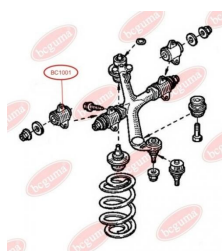

APPLICABILITY:

NISSAN, OPEL, RENAULT, VAUXHALL

BC1001