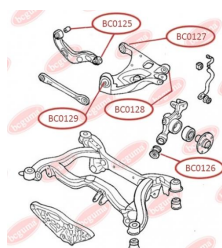

APPLICABILITY:

AUDI, SAAB, SEAT, SKODA, VW

BC0120

BC0123

CONTROL ARM-/TRAILING ARM BUSH

www.en.bcguma.ua/auto/BC0123

Part Number:	BC0123
GTIN-13:	4823101805772
Number of other manufacturers (OEMs):	8E0407181B; 8E0407181C; 8E0407181D
Weight, g:	182
Required amount:	2
Items in Package:	1
External diameter, mm:	40.5
Inner diameter, mm:	12.2
Thickness, mm:	37.0
Material:	Metal / Rubber
That installation:	Front
Party settings:	Left / Right

APPLICABILITY:

AUDI, SEAT, SKODA, VW

CONTROL ARM-/TRAILING ARM BUSH

www.en.bcguma.ua/auto/BC0125

Part Number:	BC0125
GTIN-13:	4823101805871
Number of other manufacturers (OEMs):	8E0501541S; 8E0501541Q; 8E0501541J
Weight, g:	191
Required amount:	4
Items in Package:	1
External diameter, mm:	36.4
Inner diameter, mm:	12.2
Thickness, mm:	46.5
Material:	Metal / Rubber
That installation:	Back
Party settings:	Left / Right

APPLICABILITY:

AUDI, SEAT

BC0125

BC0126**CONTROL ARM-/TRAILING ARM BUSH**

www.en.bcguma.ua/auto/BC0126

Part Number:	BC0126
GTIN-13:	4823101806137
Number of other manufacturers (OEMs):	8E0505311T; 8E0505312T; 8E0505311S; 8E0505312S; 8E0505203C; 8E0505203D; 8E0505311AC; 8E0505312AC
Weight, g:	250
Required amount:	2
Items in Package:	1
External diameter, mm:	43.8
Inner diameter, mm:	12.2
Thickness, mm:	60.0
Material:	Rubber / metal
That installation:	Back
Party settings:	Left / Right

APPLICABILITY:

AUDI, SEAT

CONTROL ARM-/TRAILING ARM BUSH

www.en.bcguma.ua/auto/BC0127

Part Number:	BC0127
GTIN-13:	4823101806526
Number of other manufacturers (OEMs):	8E0505171J; 8E0505311T; 8E0505311S; 8E0505312S; 8E0505311AC; 8E0505312AC; 8E0505312T
Weight, g:	236
Required amount:	2
Items in Package:	1
External diameter, mm:	47.0
Inner diameter, mm:	12.0
Thickness, mm:	50.0
Material:	Rubber / metal
That installation:	Back
Party settings:	Left / Right