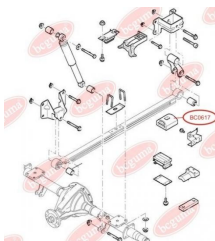

APPLICABILITY:

FORD

BC0617

BC0618**CONTROL ARM-/TRAILING ARM BUSH**www.en.bcguma.ua/auto/BC0618

Part Number:	BC0618
GTIN-13:	4823101801149
Number of other manufacturers (OEMs):	YC153069AG; YC153069AF; 4131788; 4041450
Weight, g:	131
Required amount:	2
Items in Package:	1
External diameter, mm:	37.0
Inner diameter, mm:	14.0
Thickness, mm:	67.0
Material:	Rubber / metal
That installation:	Front
Party settings:	Left / Right