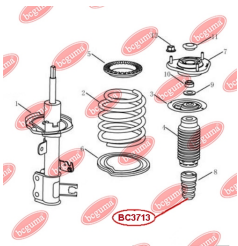

BC3713

RUBBER BUFFER, SUSPENSION

www.en.bcguma.ua/auto/BC3713

Part Number:	BC3713
GTIN-13:	4823101806441
Number of other manufacturers (OEMs):	1064001693
Weight, g:	97
Required amount:	2
Items in Package:	1
External diameter, mm:	53.0
Inner diameter, mm:	21.0
Thickness, mm:	87.0
Material:	Rubber
That installation:	Front
Party settings:	Left / Right

APPLICABILITY:

GEELY

RUBBER BUFFER, SUSPENSION

www.en.bcguma.ua/auto/BC3714

Part Number:	BC3714
GTIN-13:	4823101806298
Number of other manufacturers (OEMs):	T112901027
Weight, g:	161
Required amount:	2
Items in Package:	1
External diameter, mm:	60.0
Inner diameter, mm:	22.5
Thickness, mm:	90.0
Material:	Rubber
That installation:	Front
Party settings:	Left / Right

APPLICABILITY:

CHERY

BC3714