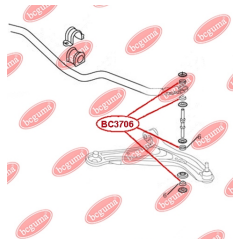

BC3705

CONTROL ARM-/TRAILING ARM BUSH

www.en.bcguma.ua/auto/BC3705

Part Number:	BC3705
GTIN-13:	4823101805291
Number of other manufacturers (OEMs):	T112909080
Weight, g:	288
Required amount:	2
Items in Package:	1
External diameter, mm:	60.5
Inner diameter, mm:	14.2
Thickness, mm:	60.0
Material:	Metal / Rubber
That installation:	Front
Party settings:	Left / Right

APPLICABILITY:

CHERY, TOYOTA

LINK STABILIZER BUSH

www.en.bcguma.ua/auto/BC3706

Part Number:	BC3706
GTIN-13:	4823101806342
Number of other manufacturers (OEMs):	1014001672
Weight, g:	5
Required amount:	8
Items in Package:	1
External diameter, mm:	25.0
Inner diameter, mm:	9.0
Thickness, mm:	12.0
Material:	Rubber
That installation:	Front
Party settings:	Left / Right

APPLICABILITY:

GEELY

BC3706