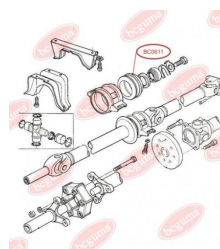

BC0606

BUSHING, LEAF SPRING

www.en.bcguma.ua/auto/BC0606

Part Number:	BC0606
GTIN-13:	4823101801064
Number of other manufacturers (OEMs):	1575045; 80VB5A546AA
Weight, g:	391
Required amount:	-
Items in Package:	1
External diameter, mm:	46.3
Inner diameter, mm:	16.0
Thickness, mm:	67.0
Material:	Rubber / metal
That installation:	Back
Party settings:	Left / Right

APPLICABILITY:

FORD

SUSPENSION, DRIVE SHAFT

www.en.bcguma.ua/auto/BC0611

Part Number:	BC0611
GTIN-13:	4823101801071
Number of other manufacturers (OEMs):	1649554; 83BG4846AA
Weight, g:	120
Required amount:	-
Items in Package:	1
External diameter, mm:	72.0
Inner diameter, mm:	58.5
Thickness, mm:	60.0
Material:	Rubber
That installation:	-
Party settings:	-

APPLICABILITY:

FORD

BC0611