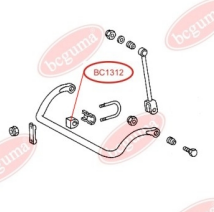

APPLICABILITY:

MERCEDES-BENZ

BC1312