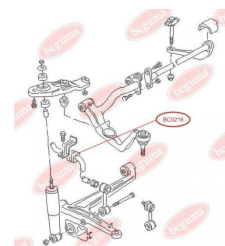

BC0215

MOUNTING, AXLE BEAM

www.en.bcguma.ua/auto/BC0215

Part Number:	BC0215
GTIN-13:	4823101800319
Number of other manufacturers (OEMs):	251501131A
Weight, g:	210
Required amount:	4
Items in Package:	1
External diameter, mm:	47.0
Inner diameter, mm:	12.0
Thickness, mm:	75.0
Material:	Rubber / metal
That installation:	Back
Party settings:	Left / Right

APPLICABILITY:

VW

STABILISER MOUNTING

www.en.bcguma.ua/auto/BC0216

Part Number:	BC0216
GTIN-13:	4823101800326
Number of other manufacturers (OEMs):	7D1411041; 701411041
Weight, g:	30
Required amount:	2
Items in Package:	1
External diameter, mm:	-
Inner diameter, mm:	22.5
Thickness, mm:	30.0
Material:	Rubber
That installation:	Front
Party settings:	Left / Right

APPLICABILITY:

VW

BC0216