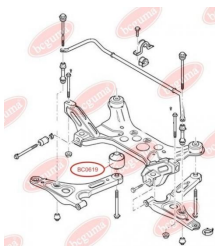

CONTROL ARM-/TRAILING ARM BUSH

www.en.bcguma.ua/auto/BC0619

Part Number:	BC0619
GTIN-13:	4823101801156
Number of other manufacturers (OEMs):	4042024; YC153A262AF; YC153A262AE; YC153A262AD; 4372132; 1495717; 4540787
Weight, g:	342
Required amount:	2
Items in Package:	1
External diameter, mm:	66.5
Inner diameter, mm:	16.7
Thickness, mm:	72.4
Material:	Rubber / metal
That installation:	Back Front
Party settings:	Left / Right