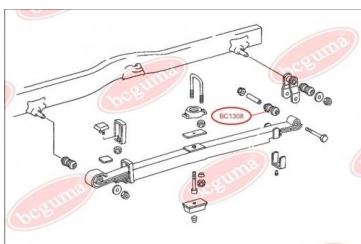

APPLICABILITY:

MERCEDES-BENZ

BC1307

BC1308**BUSHING, LEAF SPRING**

www.en.bcguma.ua/auto/BC1308

Part Number:	BC1308
GTIN-13:	4823101802368
Number of other manufacturers (OEMs):	A6703200344
Weight, g:	374
Required amount:	2
Items in Package:	1
External diameter, mm:	58.0
Inner diameter, mm:	36.0
Thickness, mm:	86.5
Material:	Rubber / metal
That installation:	Back
Party settings:	Behind