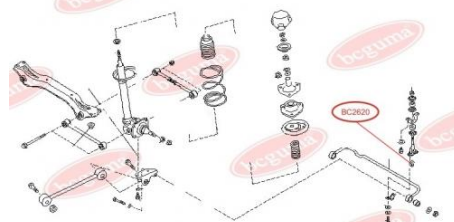

APPLICABILITY:

NISSAN

BC2621**HUB CARRIER BUSHING**www.en.bcguma.ua/auto/BC2621

Part Number:	BC2621
GTIN-13:	4823101805345
Number of other manufacturers (OEMs):	5504531U00; 550450M000; 550452J000
Weight, g:	295
Required amount:	2
Items in Package:	1
External diameter, mm:	60.2
Inner diameter, mm:	12.2
Thickness, mm:	60.0
Material:	Metal / Rubber
That installation:	Back
Party settings:	Left / Right