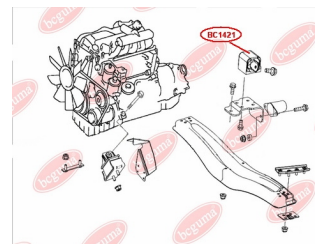

BC14201

SHOCK ABSORBER BUSH

www.en.bcguma.ua/auto/BC14201

Part Number:	BC14201
GTIN-13:	4823101805222
Number of other manufacturers (OEMs):	A6393260300; A6393260800; A6393260900; A6393261000; A6393262100; A6393262400; A6393262500
Weight, g:	160
Required amount:	2
Items in Package:	1
External diameter, mm:	42.3
Inner diameter, mm:	14.2
Thickness, mm:	46.0
Material:	Metal / Rubber
That installation:	Back
Party settings:	Left / Right

APPLICABILITY:

MERCEDES-BENZ

TRANSMISSION MOUNTING

www.en.bcguma.ua/auto/BC1421

Part Number:	BC1421
GTIN-13:	4823101803341
Number of other manufacturers (OEMs):	A6392420013; 2E0199379
Weight, g:	495
Required amount:	1
Items in Package:	1
External diameter, mm:	-
Inner diameter, mm:	-
Thickness, mm:	130.0
Material:	Rubber / metal
That installation:	-
Party settings:	Behind

APPLICABILITY:

MERCEDES-BENZ, VW

BC1421