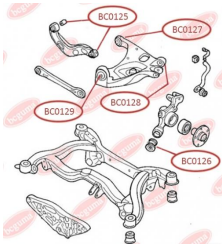

APPLICABILITY:

AUDI, SAAB, SEAT, SKODA, VW

BC0120

BC0123

CONTROL ARM-/TRAILING ARM BUSH

www.en.bcguma.ua/auto/BC0123

Part Number:	BC0123
GTIN-13:	4823101805772
Number of other manufacturers (OEMs):	8E0407181B; 8E0407181C; 8E0407181D
Weight, g:	182
Required amount:	2
Items in Package:	1
External diameter, mm:	40.5
Inner diameter, mm:	12.2
Thickness, mm:	37.0
Material:	Metal / Rubber
That installation:	Front
Party settings:	Left / Right

APPLICABILITY:

AUDI, SEAT, SKODA, VW

CONTROL ARM-/TRAILING ARM BUSH

www.en.bcguma.ua/auto/BC0125

Part Number:	BC0125
GTIN-13:	4823101805871
Number of other manufacturers (OEMs):	8E0501541S; 8E0501541Q; 8E0501541J
Weight, g:	191
Required amount:	4
Items in Package:	1
External diameter, mm:	36.4
Inner diameter, mm:	12.2
Thickness, mm:	46.5
Material:	Metal / Rubber
That installation:	Back
Party settings:	Left / Right

APPLICABILITY:

AUDI, SEAT

BC0125

BC0126**CONTROL ARM-/TRAILING ARM BUSH**

www.en.bcguma.ua/auto/BC0126

Part Number:	BC0126
GTIN-13:	4823101806137
Number of other manufacturers (OEMs):	8E0505311T; 8E0505312T; 8E0505311S; 8E0505312S; 8E0505203C; 8E0505203D; 8E0505311AC; 8E0505312AC
Weight, g:	250
Required amount:	2
Items in Package:	1
External diameter, mm:	43.8
Inner diameter, mm:	12.2
Thickness, mm:	60.0
Material:	Rubber / metal
That installation:	Back
Party settings:	Left / Right

APPLICABILITY:

AUDI, SEAT

CONTROL ARM-/TRAILING ARM BUSH

www.en.bcguma.ua/auto/BC0127

Part Number:	BC0127
GTIN-13:	4823101806526
Number of other manufacturers (OEMs):	8E0505171J; 8E0505311T; 8E0505311S; 8E0505312S; 8E0505311AC; 8E0505312AC; 8E0505312T
Weight, g:	236
Required amount:	2
Items in Package:	1
External diameter, mm:	47.0
Inner diameter, mm:	12.0
Thickness, mm:	50.0
Material:	Rubber / metal
That installation:	Back
Party settings:	Left / Right