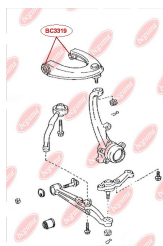

BC3318

CONTROL ARM-/TRAILING ARM BUSH

www.en.bcguma.ua/auto/BC3318

Part Number:	BC3318
GTIN-13:	4823101805710
	4865433050; 4806828120; 4806928120; 4865428060; 4806806070; 4806806080; 4806833050; 4806833060; 4806833070; 4806906070; 4806906080; 4806933050; 4806933060; 4806933070
Number of other manufacturers (OEMs):	
Weight, g:	377
Required amount:	2
Items in Package:	1
External diameter, mm:	32.5
Inner diameter, mm:	-
Thickness, mm:	170.0
Material:	Rubber / metal
That installation:	Front
Party settings:	Left / Right

APPLICABILITY:

LEXUS, TOYOTA

CONTROL ARM-/TRAILING ARM BUSH

www.en.bcguma.ua/auto/BC3319

Part Number:	BC3319
GTIN-13:	4823101804973
Number of other manufacturers (OEMs):	4861029115; 4861029055
Weight, g:	177
Required amount:	4
Items in Package:	1
External diameter, mm:	41.0
Inner diameter, mm:	10.0
Thickness, mm:	49.0
Material:	Rubber / metal
That installation:	Front
Party settings:	Left / Right

APPLICABILITY:

LEXUS, TOYOTA

BC3319