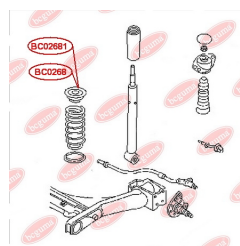

APPLICABILITY:

AUDI, SEAT, SKODA, VW

BC02681

BC0269**TOP STRUT MOUNTING**

www.en.bcguma.ua/auto/BC0269

Part Number:	BC0269
GTIN-13:	4823101806533
Number of other manufacturers (OEMs):	7E0412331
Weight, g:	555
Required amount:	2
Items in Package:	1
External diameter, mm:	150.0
Inner diameter, mm:	14.0
Thickness, mm:	50.0
Material:	Rubber / metal
That installation:	Front
Party settings:	Left / Right