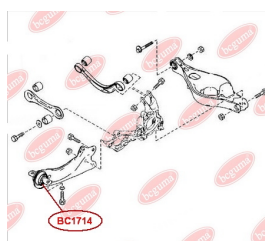

APPLICABILITY:

MAZDA

BC1714