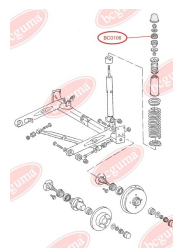

APPLICABILITY:

AUDI, SEAT, SKODA, VW

BC0104

BC0105**BEARING RING, LOWER BUSHING**www.en.bcguma.ua/auto/BC0105

Part Number:	BC0105
GTIN-13:	4823101800067
Number of other manufacturers (OEMs):	811512333A
Weight, g:	42
Required amount:	2
Items in Package:	1
External diameter, mm:	48.0
Inner diameter, mm:	10.0
Thickness, mm:	32.0
Material:	Rubber
That installation:	Back
Party settings:	Left / Right

**APPLICABILITY:**

AUDI

BEARING RING, UPPER BUSHINGwww.en.bcguma.ua/auto/BC0106

Part Number:	BC0106
GTIN-13:	4823101800074
Number of other manufacturers (OEMs):	811512335A
Weight, g:	33
Required amount:	2
Items in Package:	1
External diameter, mm:	48.0
Inner diameter, mm:	10.0
Thickness, mm:	21.0
Material:	Rubber
That installation:	Back
Party settings:	Left / Right

**BC0106****APPLICABILITY:**

AUDI

BC0107**ANTHER OF BALL JOINT**www.en.bcguma.ua/auto/BC0107

Part Number:	BC0107
GTIN-13:	4823101800081
Number of other manufacturers (OEMs):	4D0407509G; 4D0407509J
Weight, g:	5
Required amount:	2
Items in Package:	1
External diameter, mm:	28.0
Inner diameter, mm:	14.0
Thickness, mm:	22.0
Material:	Rubber MBS
That installation:	Front
Party settings:	Left / Right