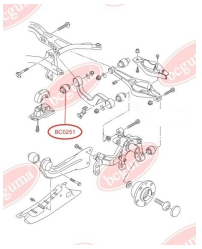

APPLICABILITY:

VW

**BC0248**

BC0249**CONTROL ARM-/TRAILING ARM BUSH**www.en.bcguma.ua/auto/BC0249

Part Number:	BC0249
GTIN-13:	4823101800616
Number of other manufacturers (OEMs):	1K0505311AB; 1K0505311AA; 1K0505171B; 1K0505171C; 1K0505173C; 1K0505371
Weight, g:	95
Required amount:	2
Items in Package:	1
External diameter, mm:	42.4
Inner diameter, mm:	12.0
Thickness, mm:	60.0
Material:	Rubber / metal
That installation:	Back
Party settings:	Left / Right

APPLICABILITY:

AUDI, SEAT, SKODA, VW

CONTROL ARM-/TRAILING ARM BUSHwww.en.bcguma.ua/auto/BC0250

Part Number:	BC0250
GTIN-13:	4823101800623
Number of other manufacturers (OEMs):	5Q0505323C; 1K0505323N; 1K0505323H; 1K0505323G; 1K0505323D; 1K0505203A
Weight, g:	127
Required amount:	2
Items in Package:	1
External diameter, mm:	38.5
Inner diameter, mm:	14.0
Thickness, mm:	45.0
Material:	Rubber / metal
That installation:	Back
Party settings:	Left / Right

APPLICABILITY:

AUDI, SEAT, SKODA, VW

BC0250

BC0251**CONTROL ARM-/TRAILING ARM BUSH**www.en.bcguma.ua/auto/BC0251

Part Number:	BC0251
GTIN-13:	4823101800630
Number of other manufacturers (OEMs):	5Q0505323C; 1K0505323N; 1K0505323H; 1K0505323G; 1K0505323D; 1K0505203A; 1K0505279A
Weight, g:	73
Required amount:	2
Items in Package:	1
External diameter, mm:	39.0
Inner diameter, mm:	12.0
Thickness, mm:	45.0
Material:	Rubber / metal
That installation:	Back Top
Party settings:	Left / Right