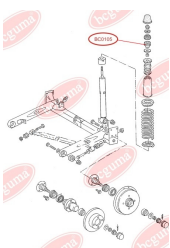

APPLICABILITY:

AUDI

BC0103**ROD ASSEMBLY BUSH**www.en.bcguma.ua/auto/BC0103

Part Number:	BC0103
GTIN-13:	4823101800043
Number of other manufacturers (OEMs):	811419801C; 893419802; 811419801E
Weight, g:	30
Required amount:	2
Items in Package:	1
External diameter, mm:	24.5
Inner diameter, mm:	10.0
Thickness, mm:	26.0
Material:	Rubber / metal
That installation:	Front
Party settings:	Left / Right

APPLICABILITY:

AUDI, VW

CONTROL ARM BUSHING - FRONT, REINFORCED, "BAD ROADS"www.en.bcguma.ua/auto/BC0104

Part Number:	BC0104
GTIN-13:	4823101800050
Number of other manufacturers (OEMs):	1K0199232J; 1K0199231G; 1K0199231J; 6Q0407183A; 1K0407183E; 6Q0407183; 1K0407183
Weight, g:	140
Required amount:	2
Items in Package:	1
External diameter, mm:	63.5
Inner diameter, mm:	17.5
Thickness, mm:	50.8
Material:	Polymeric material
That installation:	Back Front
Party settings:	Left / Right

APPLICABILITY:

AUDI, SEAT, SKODA, VW

BC0104

BC0105**BEARING RING, LOWER BUSHING**www.en.bcguma.ua/auto/BC0105

Part Number:	BC0105
GTIN-13:	4823101800067
Number of other manufacturers (OEMs):	811512333A
Weight, g:	42
Required amount:	2
Items in Package:	1
External diameter, mm:	48.0
Inner diameter, mm:	10.0
Thickness, mm:	32.0
Material:	Rubber
That installation:	Back
Party settings:	Left / Right

**APPLICABILITY:**

AUDI

BEARING RING, UPPER BUSHINGwww.en.bcguma.ua/auto/BC0106

Part Number:	BC0106
GTIN-13:	4823101800074
Number of other manufacturers (OEMs):	811512335A
Weight, g:	33
Required amount:	2
Items in Package:	1
External diameter, mm:	48.0
Inner diameter, mm:	10.0
Thickness, mm:	21.0
Material:	Rubber
That installation:	Back
Party settings:	Left / Right