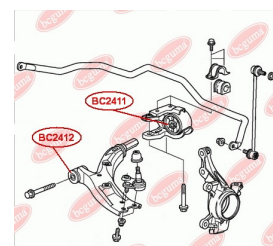

APPLICABILITY:

HONDA