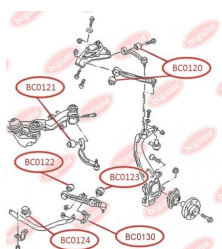

APPLICABILITY:

AUDI, SEAT, SKODA, VW

BC0116**CONTROL ARM-/TRAILING ARM BUSH**www.en.bcguma.ua/auto/BC0116

Part Number:	BC0116
GTIN-13:	4823101805161
Number of other manufacturers (OEMs):	7L0407077; 95534102700; 95534102701; 95534102702
Weight, g:	160
Required amount:	4
Items in Package:	1
External diameter, mm:	40.5
Inner diameter, mm:	10.0
Thickness, mm:	43.0
Material:	Metal / Rubber
That installation:	Front
Party settings:	Left / Right

**APPLICABILITY:**

AUDI, PORSCHE, VW

BC0117

CONTROL ARM-/TRAILING ARM BUSH

www.en.bcguma.ua/auto/BC0117

Part Number:	BC0117
GTIN-13:	4823101805642
Number of other manufacturers (OEMs):	7L0412333A; 95534324301
Weight, g:	312
Required amount:	2
Items in Package:	1
External diameter, mm:	46.5
Inner diameter, mm:	14.2
Thickness, mm:	74.0
Material:	Metal / Rubber
That installation:	Front
Party settings:	Left / Right

APPLICABILITY:

AUDI, PORSCHE, VW

CONTROL ARM-/TRAILING ARM BUSH, REINFORCED "BAD ROADS"

www.en.bcguma.ua/auto/BC0120

Part Number:	BC0120
GTIN-13:	4823101805864
Number of other manufacturers (OEMs):	4B0407515; 4D0407515C
Weight, g:	151
Required amount:	4
Items in Package:	1
External diameter, mm:	46.5
Inner diameter, mm:	10.0
Thickness, mm:	40.0
Material:	Metal / Rubber
That installation:	Front
Party settings:	Left / Right

APPLICABILITY:

AUDI, SAAB, SEAT, SKODA, VW

BC0120

BC0123

CONTROL ARM-/TRAILING ARM BUSH

www.en.bcguma.ua/auto/BC0123

Part Number:	BC0123
GTIN-13:	4823101805772
Number of other manufacturers (OEMs):	8E0407181B; 8E0407181C; 8E0407181D
Weight, g:	182
Required amount:	2
Items in Package:	1
External diameter, mm:	40.5
Inner diameter, mm:	12.2
Thickness, mm:	37.0
Material:	Metal / Rubber
That installation:	Front
Party settings:	Left / Right