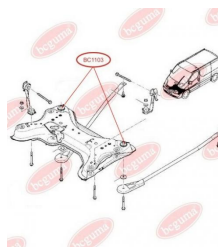

APPLICABILITY:

NISSAN, OPEL, RENAULT, VAUXHALL

BC1103