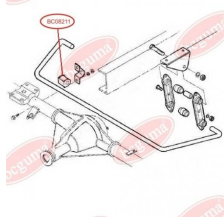

**APPLICABILITY:**

IVECO

**STABILISER MOUNTING**[www.en.bcguma.ua/auto/BC0822](http://www.en.bcguma.ua/auto/BC0822)

Part Number:	BC0822
GTIN-13:	4823101801507
Number of other manufacturers (OEMs):	93803960
Weight, g:	36
Required amount:	-
Items in Package:	1
External diameter, mm:	38.0
Inner diameter, mm:	16.0
Thickness, mm:	40.0
Material:	Rubber
That installation:	Back
Party settings:	Left / Right