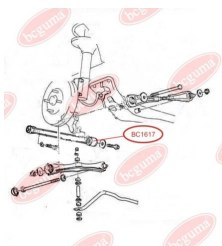

**APPLICABILITY:**

MAZDA

**BC1621****ANTI-ROLL BAR BUSHING KIT**[www.en.bcguma.ua/auto/BC1621](http://www.en.bcguma.ua/auto/BC1621)

Part Number:	BC1621
GTIN-13:	4823101803709
Number of other manufacturers (OEMs):	G03034156
Weight, g:	28
Required amount:	2
Items in Package:	1
External diameter, mm:	31.0
Inner diameter, mm:	16.5
Thickness, mm:	38.5
Material:	Rubber
That installation:	Back
Party settings:	Left / Right