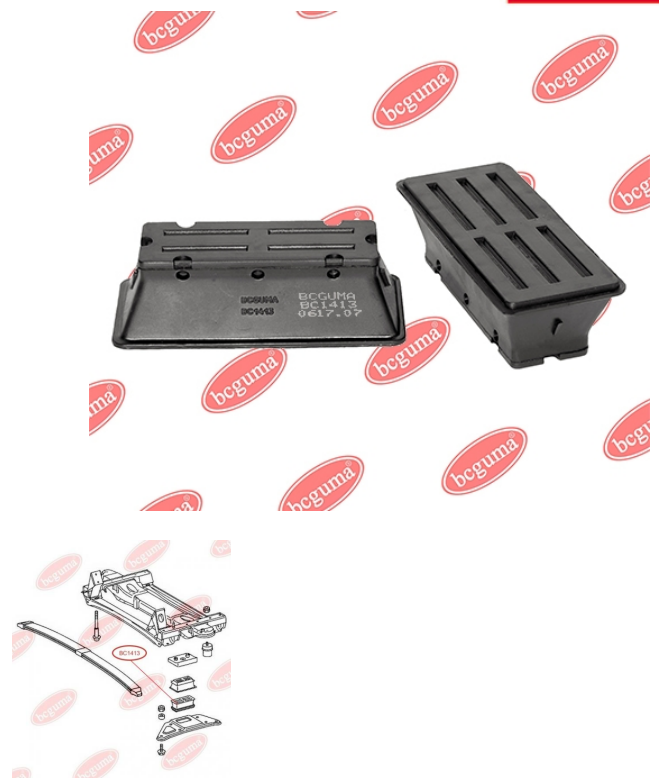

BC1412

LEAF SPRING BUSHING

www.en.bcguma.ua/auto/BC1412

Part Number:	BC1412
GTIN-13:	4823101803259
Number of other manufacturers (OEMs):	A9013221119
Weight, g:	172
Required amount:	-
Items in Package:	1
External diameter, mm:	-
Inner diameter, mm:	-
Thickness, mm:	34.0
Material:	Rubber
That installation:	Front
Party settings:	Left / Right

APPLICABILITY:

MERCEDES-BENZ, VW

LEAF SPRING BUSHING

www.en.bcguma.ua/auto/BC1413

Part Number:	BC1413
GTIN-13:	4823101803266
Number of other manufacturers (OEMs):	A9013220419
Weight, g:	156
Required amount:	-
Items in Package:	1
External diameter, mm:	-
Inner diameter, mm:	-
Thickness, mm:	30.6
Material:	Rubber
That installation:	Front
Party settings:	Left / Right

APPLICABILITY:

MERCEDES-BENZ, VW

BC1413