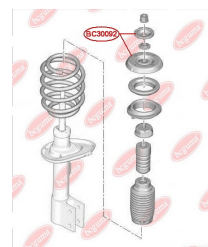

APPLICABILITY:

CITROËN, PEUGEOT, SKODA, SSANGYONG