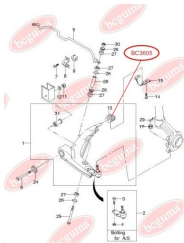

APPLICABILITY:

DAEWOO, MERCEDES-BENZ, OPEL, PEUGEOT, VAUXHALL

BC3605