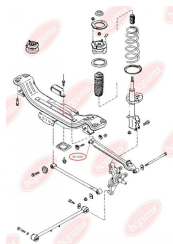

TRACK CONTROL ARM BUSH, REAR

www.en.bcguma.ua/auto/BC1609

Part Number:	BC1609
GTIN-13:	4823101803617
Number of other manufacturers (OEMs):	GC5J2860X; GA2A2860XA; GC5J28600
Weight, g:	164
Required amount:	2
Items in Package:	1
External diameter, mm:	35.0
Inner diameter, mm:	12.0
Thickness, mm:	64.0
Material:	Rubber / metal
That installation:	Back
Party settings:	Left / Right