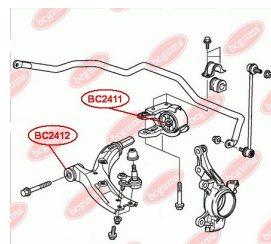

BC2412

CONTROL ARM-/TRAILING ARM BUSH

www.en.bcguma.ua/auto/BC2412

Part Number:	BC2412
GTIN-13:	4823101805000
Number of other manufacturers (OEMs):	51350SWAE01
Weight, g:	183
Required amount:	2
Items in Package:	1
External diameter, mm:	41.5
Inner diameter, mm:	14.3
Thickness, mm:	61.0
Material:	Rubber / metal
That installation:	Front
Party settings:	Left / Right