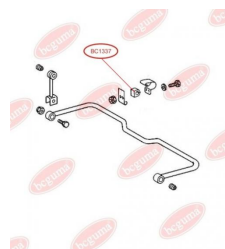

APPLICABILITY:

MERCEDES-BENZ, SCANIA, VW

BC1337