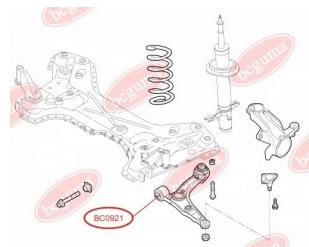

CONTROL ARM-/TRAILING ARM BUSH

www.en.bcguma.ua/auto/BC0921

Part Number:	BC0921
GTIN-13:	4823101801804
Number of other manufacturers (OEMs):	1352225080; 3521P2S1; 3521P1S1; 3521P2; 3521P1; 3520S1S1; 3520S0S1; 3520S1; 3520S0; 1352228080; 50705198; 1352226080; 3520S0; 3520S1; 3521P1; 3521P2; 1352227080
Weight, g:	265
Required amount:	2
Items in Package:	1
External diameter, mm:	60.0
Inner diameter, mm:	19.0
Thickness, mm:	65.0
Material:	Rubber / metal
That installation:	Front
Party settings:	Left / Right

BC0921