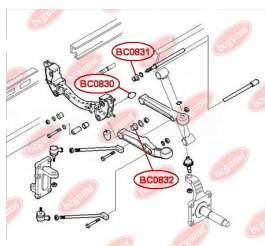

BC0831

CONTROL ARM-/TRAILING ARM BUSH

www.en.bcguma.ua/auto/BC0831

Part Number:	BC0831
GTIN-13:	4823101805680
Number of other manufacturers (OEMs):	500350343
Weight, g:	282
Required amount:	4
Items in Package:	1
External diameter, mm:	65.5
Inner diameter, mm:	38.6
Thickness, mm:	34.0
Material:	Metal / Rubber
That installation:	Front
Party settings:	Left / Right

APPLICABILITY:

IVECO

CONTROL ARM-/TRAILING ARM BUSH

www.en.bcguma.ua/auto/BC0832

Part Number:	BC0832
GTIN-13:	4823101805697
Number of other manufacturers (OEMs):	500350342
Weight, g:	249
Required amount:	4
Items in Package:	1
External diameter, mm:	65.5
Inner diameter, mm:	33.2
Thickness, mm:	34.0
Material:	Metal / Rubber
That installation:	Front
Party settings:	Left / Right

APPLICABILITY:

IVECO

BC0832