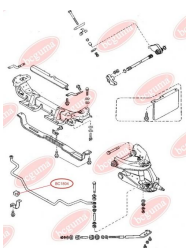

### APPLICABILITY:

MAZDA, NISSAN

**BC1804****ANTI-ROLL BAR BUSHING KIT**[www.en.bcguma.ua/auto/BC1804](http://www.en.bcguma.ua/auto/BC1804)

Part Number:	BC1804
GTIN-13:	4823101803884
Number of other manufacturers (OEMs):	S08334156
Weight, g:	35
Required amount:	2
Items in Package:	1
External diameter, mm:	30.0
Inner diameter, mm:	21.0
Thickness, mm:	38.0
Material:	Rubber
That installation:	Front
Party settings:	Left / Right