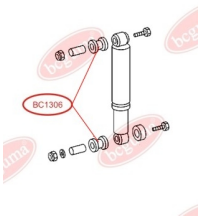

BC1306

BUSH, SHOCK ABSORBER

www.en.bcguma.ua/auto/BC1306

Part Number:	BC1306
GTIN-13:	4823101802344
Number of other manufacturers (OEMs):	A0003231544; A0003236985
Weight, g:	16
Required amount:	2
Items in Package:	1
External diameter, mm:	30.0
Inner diameter, mm:	12.0
Thickness, mm:	24.0
Material:	Rubber
That installation:	Front
Party settings:	Left / Right

APPLICABILITY:

MERCEDES-BENZ

BC1307

RUBBER BUFFER, SUSPENSION

www.en.bcguma.ua/auto/BC1307

Part Number:	BC1307
GTIN-13:	4823101802351
Number of other manufacturers (OEMs):	A6013210062
Weight, g:	42
Required amount:	-
Items in Package:	1
External diameter, mm:	-
Inner diameter, mm:	-
Thickness, mm:	15.0
Material:	Rubber
That installation:	-
Party settings:	-

APPLICABILITY:

MERCEDES-BENZ