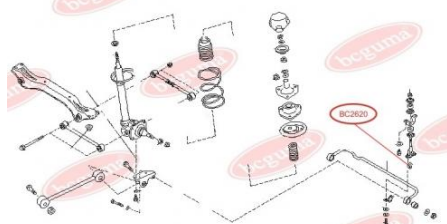

**APPLICABILITY:**

NISSAN

**BC2621****HUB CARRIER BUSHING**
[www.en.bcguma.ua/auto/BC2621](http://www.en.bcguma.ua/auto/BC2621)

Part Number:	BC2621
GTIN-13:	4823101805345
Number of other manufacturers (OEMs):	5504531U00; 550450M000; 550452J000
Weight, g:	295
Required amount:	2
Items in Package:	1
External diameter, mm:	60.2
Inner diameter, mm:	12.2
Thickness, mm:	60.0
Material:	Metal / Rubber
That installation:	Back
Party settings:	Left / Right