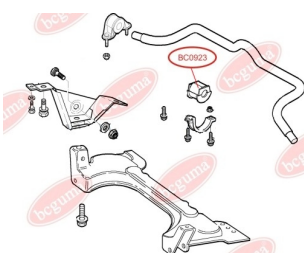

BC0923

ANTI-ROLL BAR BUSHING KIT

www.en.bcguma.ua/auto/BC0923

Part Number:	BC0923
GTIN-13:	4823101801248
Number of other manufacturers (OEMs):	46790552; 46738807; 46738808
Weight, g:	41
Required amount:	2
Items in Package:	1
External diameter, mm:	-
Inner diameter, mm:	23.0
Thickness, mm:	50.0
Material:	Rubber
That installation:	Front
Party settings:	Left / Right