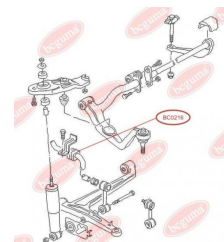

BC0215

MOUNTING, AXLE BEAM

www.en.bcguma.ua/auto/BC0215

Part Number:	BC0215
GTIN-13:	4823101800319
Number of other manufacturers (OEMs):	251501131A
Weight, g:	210
Required amount:	4
Items in Package:	1
External diameter, mm:	47.0
Inner diameter, mm:	12.0
Thickness, mm:	75.0
Material:	Rubber / metal
That installation:	Back
Party settings:	Left / Right

APPLICABILITY:

VW

STABILISER MOUNTING

www.en.bcguma.ua/auto/BC0216

Part Number:	BC0216
GTIN-13:	4823101800326
Number of other manufacturers (OEMs):	7D1411041; 701411041
Weight, g:	30
Required amount:	2
Items in Package:	1
External diameter, mm:	-
Inner diameter, mm:	22.5
Thickness, mm:	30.0
Material:	Rubber
That installation:	Front
Party settings:	Left / Right

APPLICABILITY:

VW

BC0216