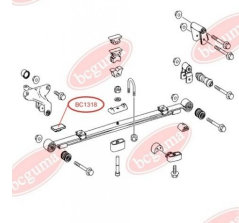

APPLICABILITY:

MAN, MERCEDES-BENZ, VOLVO

BC1318