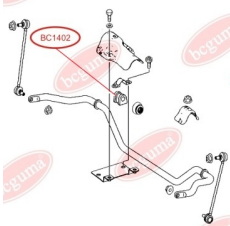

BC1402

STABILISER MOUNTING

www.en.bcguma.ua/auto/BC1402

Part Number:	BC1402
GTIN-13:	4823101803167
Number of other manufacturers (OEMs):	A6393232085
Weight, g:	81
Required amount:	2
Items in Package:	1
External diameter, mm:	43.0
Inner diameter, mm:	26.0
Thickness, mm:	54.0
Material:	Rubber
That installation:	Front
Party settings:	Left / Right

APPLICABILITY:

MERCEDES-BENZ

STABILISER MOUNTING WITH ANTHER (BC1398 - 1PC., BC1403 - 2PC.)

www.en.bcguma.ua/auto/BC14021

Part Number:	BC14021
GTIN-13:	4823101803174
Number of other manufacturers (OEMs):	A6393230292; A6393232085
Weight, g:	93
Required amount:	2
Items in Package:	1
External diameter, mm:	43.0
Inner diameter, mm:	26.0
Thickness, mm:	-
Material:	Rubber
That installation:	Front
Party settings:	Left / Right

APPLICABILITY:

MERCEDES-BENZ

BC14021