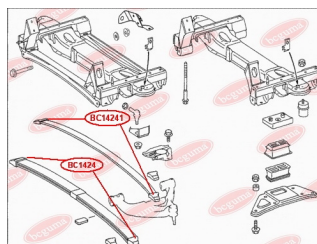

APPLICABILITY:

MERCEDES-BENZ

BC14241