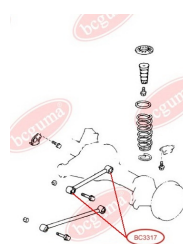

APPLICABILITY:

LEXUS, TOYOTA

BC3317