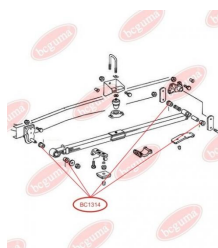

**APPLICABILITY:**

MERCEDES-BENZ

**BC1314**

**BC1315****ANTI-ROLL BAR BUSHING KIT**[www.en.bcguma.ua/auto/BC1315](http://www.en.bcguma.ua/auto/BC1315)

Part Number:	BC1315
GTIN-13:	4823101802429
Number of other manufacturers (OEMs):	A6673200073
Weight, g:	74
Required amount:	2
Items in Package:	1
External diameter, mm:	32.5
Inner diameter, mm:	12.0
Thickness, mm:	36.0
Material:	Rubber / metal
That installation:	Back
Party settings:	Left / Right