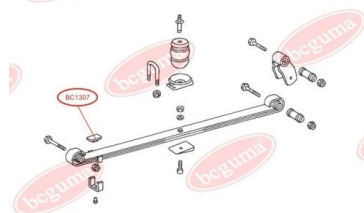

**APPLICABILITY:**

MERCEDES-BENZ

**BC1308****BUSHING, LEAF SPRING**

[www.en.bcguma.ua/auto/BC1308](http://www.en.bcguma.ua/auto/BC1308)

Part Number:	BC1308
GTIN-13:	4823101802368
Number of other manufacturers (OEMs):	A6703200344
Weight, g:	374
Required amount:	2
Items in Package:	1
External diameter, mm:	58.0
Inner diameter, mm:	36.0
Thickness, mm:	86.5
Material:	Rubber / metal
That installation:	Back
Party settings:	Behind