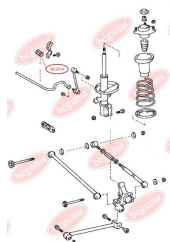

APPLICABILITY:

LEXUS, TOYOTA

BC3313