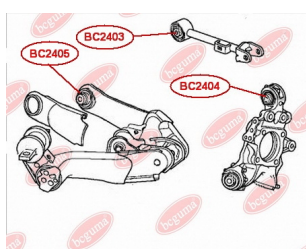

BC2405

CONTROL ARM-/TRAILING ARM BUSH

www.en.bcguma.ua/auto/BC2405

Part Number:	BC2405
GTIN-13:	4823101805109
Number of other manufacturers (OEMs):	52370SWAA01; 52371SWAA01; 52370SJH010; 52371SWAA10
Weight, g:	238
Required amount:	2
Items in Package:	1
External diameter, mm:	43.3
Inner diameter, mm:	12.0
Thickness, mm:	50.0
Material:	Metal / Rubber
That installation:	Back
Party settings:	Left / Right

APPLICABILITY:

HONDA

MOUNTING BUSHING STEERING GEAR

www.en.bcguma.ua/auto/BC2406

Part Number:	BC2406
GTIN-13:	4823101805116
Number of other manufacturers (OEMs):	53684SWCG01
Weight, g:	77
Required amount:	1
Items in Package:	1
External diameter, mm:	31.0
Inner diameter, mm:	10.0
Thickness, mm:	29.0
Material:	Rubber / metal
That installation:	Front
Party settings:	Left

APPLICABILITY:

HONDA

BC2406