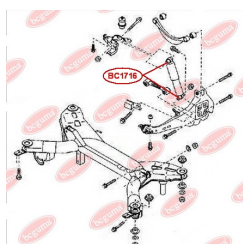

### APPLICABILITY:

MAZDA, NISSAN

**BC1804****ANTI-ROLL BAR BUSHING KIT**[www.en.bcguma.ua/auto/BC1804](http://www.en.bcguma.ua/auto/BC1804)

Part Number:	BC1804
GTIN-13:	4823101803884
Number of other manufacturers (OEMs):	S08334156
Weight, g:	35
Required amount:	2
Items in Package:	1
External diameter, mm:	30.0
Inner diameter, mm:	21.0
Thickness, mm:	38.0
Material:	Rubber
That installation:	Front
Party settings:	Left / Right