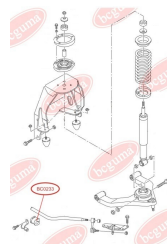

APPLICABILITY:

VW

BC0233