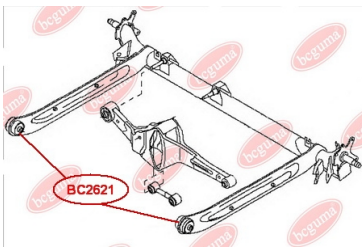

**APPLICABILITY:**

NISSAN

**BC2621****HUB CARRIER BUSHING**
[www.en.bcguma.ua/auto/BC2621](http://www.en.bcguma.ua/auto/BC2621)

Part Number:	BC2621
GTIN-13:	4823101805345
Number of other manufacturers (OEMs):	5504531U00; 550450M000; 550452J000
Weight, g:	295
Required amount:	2
Items in Package:	1
External diameter, mm:	60.2
Inner diameter, mm:	12.2
Thickness, mm:	60.0
Material:	Metal / Rubber
That installation:	Back
Party settings:	Left / Right