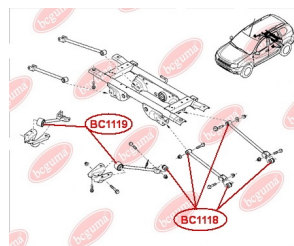

APPLICABILITY:

DACIA, RENAULT

BC1119