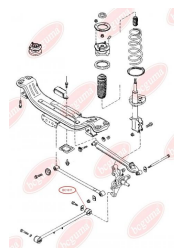

BC1611

TRACK CONTROL ARM BUSH

www.en.bcguma.ua/auto/BC1611

Part Number:	BC1611
GTIN-13:	4823101803631
Number of other manufacturers (OEMs):	GA5R28200; GA2A28200
Weight, g:	142
Required amount:	2
Items in Package:	1
External diameter, mm:	45.0
Inner diameter, mm:	20.0
Thickness, mm:	50.0
Material:	Rubber / metal
That installation:	Back
Party settings:	Left / Right