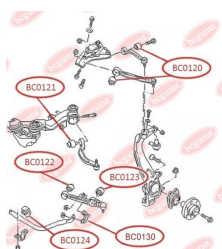

UKRAINIAN

CAR-PARTS

MANUFACTURER

WWW.BCGUMA.UA

BC0101**CONTROL ARM-/TRAILING ARM BUSH**www.en.bcguma.ua/auto/BC0101

Part Number:	BC0101
GTIN-13:	4823101800029
Number of other manufacturers (OEMs):	4A0407181A
Weight, g:	97
Required amount:	4
Items in Package:	1
External diameter, mm:	54.0
Inner diameter, mm:	16.0
Thickness, mm:	24.0
Material:	Rubber / metal
That installation:	Front
Party settings:	Left / Right

APPLICABILITY:

AUDI, SAAB, SEAT, SKODA, VW

BC0120

BC0123**CONTROL ARM-/TRAILING ARM BUSH**www.en.bcguma.ua/auto/BC0123

Part Number:	BC0123
GTIN-13:	4823101805772
Number of other manufacturers (OEMs):	8E0407181B; 8E0407181C; 8E0407181D
Weight, g:	182
Required amount:	2
Items in Package:	1
External diameter, mm:	40.5
Inner diameter, mm:	12.2
Thickness, mm:	37.0
Material:	Metal / Rubber
That installation:	Front
Party settings:	Left / Right

APPLICABILITY:

AUDI, SEAT, SKODA, VW

**CONTROL ARM-/TRAILING ARM BUSH**www.en.bcguma.ua/auto/BC0125

Part Number:	BC0125
GTIN-13:	4823101805871
Number of other manufacturers (OEMs):	8E0501541S; 8E0501541Q; 8E0501541J
Weight, g:	191
Required amount:	4
Items in Package:	1
External diameter, mm:	36.4
Inner diameter, mm:	12.2
Thickness, mm:	46.5
Material:	Metal / Rubber
That installation:	Back
Party settings:	Left / Right

APPLICABILITY:

AUDI, SEAT

BC0125

BC0126**CONTROL ARM-/TRAILING ARM BUSH**

www.en.bcguma.ua/auto/BC0126

Part Number:	BC0126
GTIN-13:	4823101806137
Number of other manufacturers (OEMs):	8E0505311T; 8E0505312T; 8E0505311S; 8E0505312S; 8E0505203C; 8E0505203D; 8E0505311AC; 8E0505312AC
Weight, g:	250
Required amount:	2
Items in Package:	1
External diameter, mm:	43.8
Inner diameter, mm:	12.2
Thickness, mm:	60.0
Material:	Rubber / metal
That installation:	Back
Party settings:	Left / Right