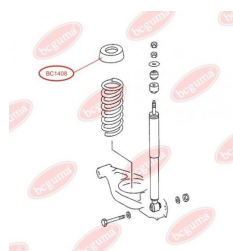

APPLICABILITY:

MERCEDES-BENZ