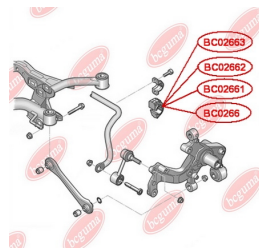

ANTI-ROLL BAR BUSHING KIT

www.en.bcguma.ua/auto/BC0266

Part Number:	BC0266
GTIN-13:	4823101805994
Number of other manufacturers (OEMs):	1K0511327AP; 1K0511327AE
Weight, g:	62
Required amount:	2
Items in Package:	1
External diameter, mm:	45.5
Inner diameter, mm:	15.0
Thickness, mm:	40.0
Material:	Rubber / metal
That installation:	Back
Party settings:	Left / Right