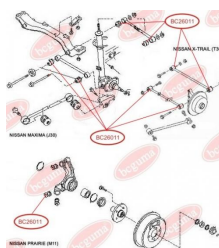

APPLICABILITY:

NISSAN

BC26011