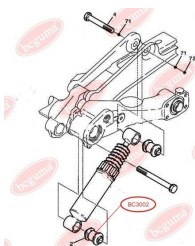

APPLICABILITY:

CITROËN, PEUGEOT

BC3002

BC3003**BUSHING, SHOCK ABSORBER**www.en.bcguma.ua/auto/BC3003

Part Number:	BC3003
GTIN-13:	4823101804447
Number of other manufacturers (OEMs):	517111
Weight, g:	82
Required amount:	2
Items in Package:	1
External diameter, mm:	34.5
Inner diameter, mm:	16.0
Thickness, mm:	45.0
Material:	Rubber / metal
That installation:	Back
Party settings:	Left / Right