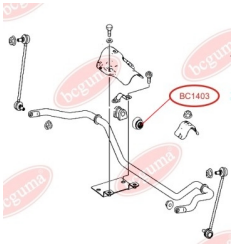

APPLICABILITY:

MERCEDES-BENZ

BC14021

BC1403

ANTHER OF STABILIZER MOUNTING

www.en.bcguma.ua/auto/BC1403

Part Number:	BC1403
GTIN-13:	4823101804331
Number of other manufacturers (OEMs):	A6393230292
Weight, g:	6
Required amount:	4
Items in Package:	1
External diameter, mm:	22.0
Inner diameter, mm:	43.0
Thickness, mm:	27.0
Material:	Rubber
That installation:	Front
Party settings:	Left / Right