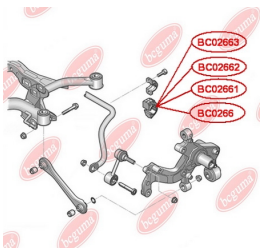

APPLICABILITY:

VW

BC0266**ANTI-ROLL BAR BUSHING KIT**www.en.bcguma.ua/auto/BC0266

Part Number:	BC0266
GTIN-13:	4823101805994
Number of other manufacturers (OEMs):	1K0511327AP; 1K0511327AE
Weight, g:	62
Required amount:	2
Items in Package:	1
External diameter, mm:	45.5
Inner diameter, mm:	15.0
Thickness, mm:	40.0
Material:	Rubber / metal
That installation:	Back
Party settings:	Left / Right

**APPLICABILITY:**

AUDI, HONDA, SEAT, SKODA, VW

BC02661**ANTI-ROLL BAR BUSHING KIT**www.en.bcguma.ua/auto/BC02661

Part Number:	BC02661
GTIN-13:	4823101806144
Number of other manufacturers (OEMs):	1K0511327AQ
Weight, g:	66
Required amount:	2
Items in Package:	1
External diameter, mm:	46.0
Inner diameter, mm:	17.0
Thickness, mm:	40.0
Material:	Rubber / metal
That installation:	Back
Party settings:	Left / Right