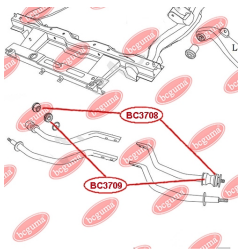

BC3709

LINK STABILIZER BUSH

www.en.bcguma.ua/auto/BC3709

Part Number:	BC3709
GTIN-13:	4823101806281
Number of other manufacturers (OEMs):	S212909079
Weight, g:	40
Required amount:	2
Items in Package:	1
External diameter, mm:	47.0
Inner diameter, mm:	18.0
Thickness, mm:	28.0
Material:	Rubber
That installation:	Front
Party settings:	Left / Right