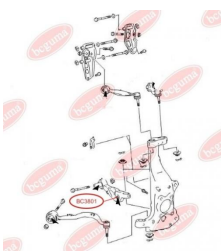

BC3801

CONTROL ARM-/TRAILING ARM BUSH

www.en.bcguma.ua/auto/BC3801

Part Number:	BC3801
GTIN-13:	4823101804843
Number of other manufacturers (OEMs):	4862059015; 4864050080; 4864059015; 4862050080; 4862050070; 4864050070
Weight, g:	169
Required amount:	2
Items in Package:	1
External diameter, mm:	40.5
Inner diameter, mm:	14.0
Thickness, mm:	41.0
Material:	Rubber / metal
That installation:	Front
Party settings:	Left / Right

APPLICABILITY:

LEXUS

CONTROL ARM-/TRAILING ARM BUSH

www.en.bcguma.ua/auto/BC3802

Part Number:	BC3802
GTIN-13:	4823101804850
Number of other manufacturers (OEMs):	4862059015; 4862050080; 4864050070; 4864059015; 4864050080; 4862050070
Weight, g:	450
Required amount:	2
Items in Package:	1
External diameter, mm:	49.5
Inner diameter, mm:	15.0
Thickness, mm:	92.0
Material:	Rubber / metal
That installation:	Front
Party settings:	Left / Right

APPLICABILITY:

LEXUS

BC3802