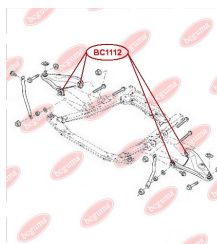

APPLICABILITY:

DACIA, RENAULT

BC1112

BC1114

HUB CARRIER BUSHING

www.en.bcguma.ua/auto/BC1114

Part Number:	BC1114
GTIN-13:	4823101805031
Number of other manufacturers (OEMs):	6001549989; 8200287912; 6001549988; 55501BC64B; 55501EM10B; 555011HA2B; 555011FE0B; 55501EM30A; 555011FC0B; 550451HA0A; 55316AX600; 55501BC61A; 55501BC64A
Weight, g:	347
Required amount:	2
Items in Package:	1
External diameter, mm:	67.0
Inner diameter, mm:	12.2
Thickness, mm:	90.0
Material:	Polyamide / rubber
That installation:	Back
Party settings:	Left / Right