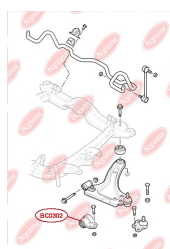

CONTROL ARM-/TRAILING ARM BUSH, REINFORCED "BAD ROADS"

www.en.bcguma.ua/auto/BC0302

Part Number:	BC0302
GTIN-13:	4823101800760
Number of other manufacturers (OEMs):	09199576; 09199961; 9199576; 9199961; 93188302; 93188303; 24428982; 0352309; 0352366; 0352377; 0352378; 352309; 352366; 352378
Weight, g:	691
Required amount:	2
Items in Package:	1
External diameter, mm:	49.0
Inner diameter, mm:	12.0
Thickness, mm:	70.0
Material:	Metal / Rubber
That installation:	Front
Party settings:	Left / Right