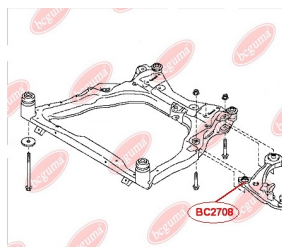

APPLICABILITY:

NISSAN, NISSAN (DONGFENG)

BC2708