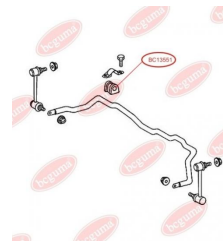

APPLICABILITY:

MERCEDES-BENZ

BC13551