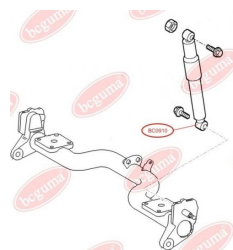

SHOCK ABSORBER BUSH

www.en.bcguma.ua/auto/BC0910

Part Number:	BC0910
GTIN-13:	4823101801682
Number of other manufacturers (OEMs):	51725173; 51713238; 51738251; 51738252; 51735982; 51770807; 51755353; 51906053; 51883458; 51879968; 51815192; 51858711; 51819223; 51810129; 51714758; 46821495; 46799280; 46820858; 46847763; 51714755; 46789873; 51755255
Weight, g:	37
Required amount:	2
Items in Package:	1
External diameter, mm:	41.5
Inner diameter, mm:	19.5
Thickness, mm:	38.5
Material:	Rubber
That installation:	Back
Party settings:	Left / Right