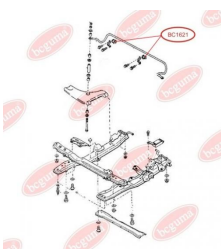

BC1621

ANTI-ROLL BAR BUSHING KIT

www.en.bcguma.ua/auto/BC1621

Part Number:	BC1621
GTIN-13:	4823101803709
Number of other manufacturers (OEMs):	G03034156
Weight, g:	28
Required amount:	2
Items in Package:	1
External diameter, mm:	31.0
Inner diameter, mm:	16.5
Thickness, mm:	38.5
Material:	Rubber
That installation:	Back
Party settings:	Left / Right

APPLICABILITY:

MAZDA

BC1622

ANTI-ROLL BAR BUSHING KIT

www.en.bcguma.ua/auto/BC1622

Part Number:	BC1622
GTIN-13:	4823101803716
Number of other manufacturers (OEMs):	G06728156
Weight, g:	20
Required amount:	2
Items in Package:	1
External diameter, mm:	31.0
Inner diameter, mm:	15.0
Thickness, mm:	38.5
Material:	Rubber
That installation:	Back
Party settings:	Left / Right

APPLICABILITY:

MAZDA