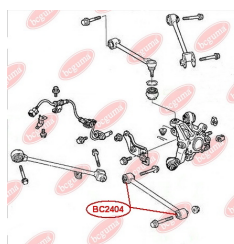

CONTROL ARM-/TRAILING ARM BUSH

www.en.bcguma.ua/auto/BC2404

Part Number:	BC2404
GTIN-13:	4823101805093
Number of other manufacturers (OEMs):	52350SEA000
Weight, g:	215
Required amount:	4
Items in Package:	1
External diameter, mm:	42.3
Inner diameter, mm:	12.0
Thickness, mm:	50.0
Material:	Metal / Rubber
That installation:	Back
Party settings:	Left / Right