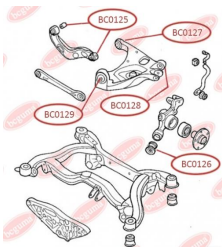

APPLICABILITY:

AUDI, SAAB, SEAT, SKODA, VW

BC0120

BC0123**CONTROL ARM-/TRAILING ARM BUSH**www.en.bcguma.ua/auto/BC0123

Part Number:	BC0123
GTIN-13:	4823101805772
Number of other manufacturers (OEMs):	8E0407181B; 8E0407181C; 8E0407181D
Weight, g:	182
Required amount:	2
Items in Package:	1
External diameter, mm:	40.5
Inner diameter, mm:	12.2
Thickness, mm:	37.0
Material:	Metal / Rubber
That installation:	Front
Party settings:	Left / Right

APPLICABILITY:

AUDI, SEAT, SKODA, VW

**CONTROL ARM-/TRAILING ARM BUSH**www.en.bcguma.ua/auto/BC0125

Part Number:	BC0125
GTIN-13:	4823101805871
Number of other manufacturers (OEMs):	8E0501541S; 8E0501541Q; 8E0501541J
Weight, g:	191
Required amount:	4
Items in Package:	1
External diameter, mm:	36.4
Inner diameter, mm:	12.2
Thickness, mm:	46.5
Material:	Metal / Rubber
That installation:	Back
Party settings:	Left / Right

APPLICABILITY:

AUDI, SEAT

BC0125

BC0126**CONTROL ARM-/TRAILING ARM BUSH**

www.en.bcguma.ua/auto/BC0126

Part Number:	BC0126
GTIN-13:	4823101806137
Number of other manufacturers (OEMs):	8E0505311T; 8E0505312T; 8E0505311S; 8E0505312S; 8E0505203C; 8E0505203D; 8E0505311AC; 8E0505312AC
Weight, g:	250
Required amount:	2
Items in Package:	1
External diameter, mm:	43.8
Inner diameter, mm:	12.2
Thickness, mm:	60.0
Material:	Rubber / metal
That installation:	Back
Party settings:	Left / Right

APPLICABILITY:

AUDI, SEAT

CONTROL ARM-/TRAILING ARM BUSH

www.en.bcguma.ua/auto/BC0127

Part Number:	BC0127
GTIN-13:	4823101806526
Number of other manufacturers (OEMs):	8E0505171J; 8E0505311T; 8E0505311S; 8E0505312S; 8E0505311AC; 8E0505312AC; 8E0505312T
Weight, g:	236
Required amount:	2
Items in Package:	1
External diameter, mm:	47.0
Inner diameter, mm:	12.0
Thickness, mm:	50.0
Material:	Rubber / metal
That installation:	Back
Party settings:	Left / Right