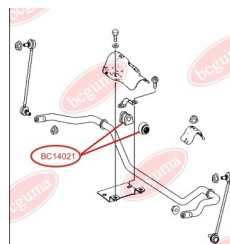

APPLICABILITY:

MERCEDES-BENZ

BC14021

BC1403

ANTHER OF STABILIZER MOUNTING

www.en.bcguma.ua/auto/BC1403

Part Number:	BC1403
GTIN-13:	4823101804331
Number of other manufacturers (OEMs):	A6393230292
Weight, g:	6
Required amount:	4
Items in Package:	1
External diameter, mm:	22.0
Inner diameter, mm:	43.0
Thickness, mm:	27.0
Material:	Rubber
That installation:	Front
Party settings:	Left / Right