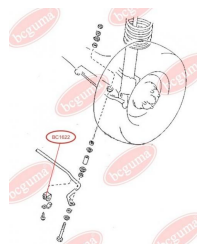

APPLICABILITY:

MAZDA