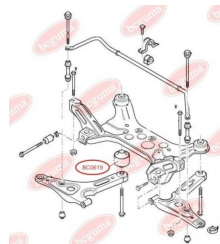

APPLICABILITY:

FORD, FORD USA

BC0619