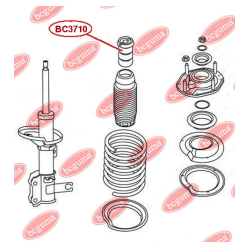

APPLICABILITY:

GEELY

BC3710