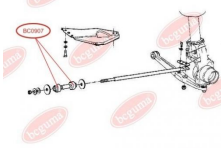

BC0907

ANTI-ROLL BAR BUSHING KIT

www.en.bcguma.ua/auto/BC0907

Part Number:	BC0907
GTIN-13:	4823101801651
Number of other manufacturers (OEMs):	4339248; 356108; 4339248; 356108
Weight, g:	35
Required amount:	2
Items in Package:	1
External diameter, mm:	48.0
Inner diameter, mm:	22.0
Thickness, mm:	25.0
Material:	Rubber
That installation:	Front
Party settings:	Left / Right