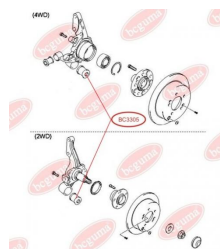

CONTROL ARM-/TRAILING ARM BUSH

www.en.bcguma.ua/auto/BC3305

Part Number:	BC3305
GTIN-13:	4823101804591
Number of other manufacturers (OEMs):	4230520090; 4230433020; 4230533020; 4230433010; 4230533010; 4230548010; 4230506100; 4230406100; 5275017100; 5511629000; 4230448010; 5511625000; 4872503010; 4230406010; 4230420090; 4872532020; 4878012020
Weight, g:	118
Required amount:	2
Items in Package:	1
External diameter, mm:	44.0
Inner diameter, mm:	12.0
Thickness, mm:	55.0
Material:	Rubber / metal
That installation:	Back
Party settings:	Left / Right

BC3305