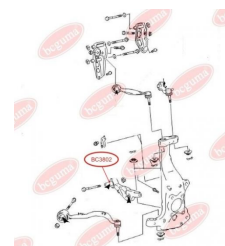

APPLICABILITY:

LEXUS

BC3802