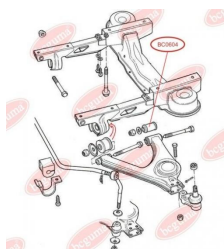

BC0604

CONTROL ARM-/TRAILING ARM BUSH (LONG)

www.en.bcguma.ua/auto/BC0604

Part Number:	BC0604
GTIN-13:	4823101801040
Number of other manufacturers (OEMs):	6517356; 92VB3069AA
Weight, g:	213
Required amount:	2
Items in Package:	1
External diameter, mm:	41.0
Inner diameter, mm:	16.0
Thickness, mm:	91.0
Material:	Rubber / metal
That installation:	Back Front
Party settings:	Left / Right

APPLICABILITY:

FORD, MERCEDES-BENZ, OPEL

BUSHING, LEAF SPRING

www.en.bcguma.ua/auto/BC0605

Part Number:	BC0605
GTIN-13:	4823101801057
Number of other manufacturers (OEMs):	1631072; 84VB5719AA
Weight, g:	52
Required amount:	-
Items in Package:	1
External diameter, mm:	27.0
Inner diameter, mm:	12.0
Thickness, mm:	40.0
Material:	Rubber / metal
That installation:	Front
Party settings:	Left / Right

APPLICABILITY:

FORD

BC0605