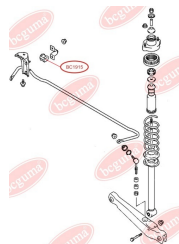

APPLICABILITY:

MITSUBISHI

BC1915