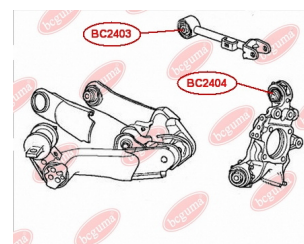

CONTROL ARM-/TRAILING ARM BUSH

www.en.bcguma.ua/auto/BC2404

Part Number:	BC2404
GTIN-13:	4823101805093
Number of other manufacturers (OEMs):	52350SEA000
Weight, g:	215
Required amount:	4
Items in Package:	1
External diameter, mm:	42.3
Inner diameter, mm:	12.0
Thickness, mm:	50.0
Material:	Metal / Rubber
That installation:	Back
Party settings:	Left / Right