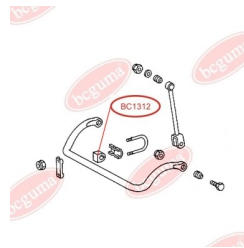

STABILISER MOUNTING

www.en.bcguma.ua/auto/BC1312

Part Number:	BC1312
GTIN-13:	4823101802399
Number of other manufacturers (OEMs):	A6023260882
Weight, g:	84
Required amount:	2
Items in Package:	1
External diameter, mm:	48.0
Inner diameter, mm:	30.0
Thickness, mm:	48.5
Material:	Rubber
That installation:	Front
Party settings:	Left / Right