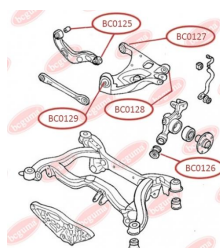

APPLICABILITY:

AUDI, SAAB, SEAT, SKODA, VW

BC0120

BC0123**CONTROL ARM-/TRAILING ARM BUSH**www.en.bcguma.ua/auto/BC0123

Part Number:	BC0123
GTIN-13:	4823101805772
Number of other manufacturers (OEMs):	8E0407181B; 8E0407181C; 8E0407181D
Weight, g:	182
Required amount:	2
Items in Package:	1
External diameter, mm:	40.5
Inner diameter, mm:	12.2
Thickness, mm:	37.0
Material:	Metal / Rubber
That installation:	Front
Party settings:	Left / Right

APPLICABILITY:

AUDI, SEAT, SKODA, VW

**CONTROL ARM-/TRAILING ARM BUSH**www.en.bcguma.ua/auto/BC0125

Part Number:	BC0125
GTIN-13:	4823101805871
Number of other manufacturers (OEMs):	8E0501541S; 8E0501541Q; 8E0501541J
Weight, g:	191
Required amount:	4
Items in Package:	1
External diameter, mm:	36.4
Inner diameter, mm:	12.2
Thickness, mm:	46.5
Material:	Metal / Rubber
That installation:	Back
Party settings:	Left / Right

APPLICABILITY:

AUDI, SEAT

BC0125

BC0126**CONTROL ARM-/TRAILING ARM BUSH**

www.en.bcguma.ua/auto/BC0126

Part Number:	BC0126
GTIN-13:	4823101806137
Number of other manufacturers (OEMs):	8E0505311T; 8E0505312T; 8E0505311S; 8E0505312S; 8E0505203C; 8E0505203D; 8E0505311AC; 8E0505312AC
Weight, g:	250
Required amount:	2
Items in Package:	1
External diameter, mm:	43.8
Inner diameter, mm:	12.2
Thickness, mm:	60.0
Material:	Rubber / metal
That installation:	Back
Party settings:	Left / Right

APPLICABILITY:

AUDI, SEAT

CONTROL ARM-/TRAILING ARM BUSH

www.en.bcguma.ua/auto/BC0127

Part Number:	BC0127
GTIN-13:	4823101806526
Number of other manufacturers (OEMs):	8E0505171J; 8E0505311T; 8E0505311S; 8E0505312S; 8E0505311AC; 8E0505312AC; 8E0505312T
Weight, g:	236
Required amount:	2
Items in Package:	1
External diameter, mm:	47.0
Inner diameter, mm:	12.0
Thickness, mm:	50.0
Material:	Rubber / metal
That installation:	Back
Party settings:	Left / Right