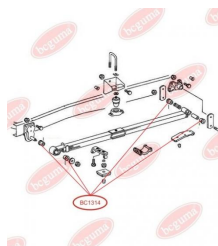

APPLICABILITY:

MERCEDES-BENZ

**BC1314**

BC1315**ANTI-ROLL BAR BUSHING KIT**www.en.bcguma.ua/auto/BC1315

Part Number:	BC1315
GTIN-13:	4823101802429
Number of other manufacturers (OEMs):	A6673200073
Weight, g:	74
Required amount:	2
Items in Package:	1
External diameter, mm:	32.5
Inner diameter, mm:	12.0
Thickness, mm:	36.0
Material:	Rubber / metal
That installation:	Back
Party settings:	Left / Right