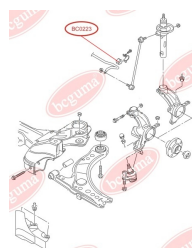

APPLICABILITY:

AUDI, SEAT, SKODA, VW

BC0223