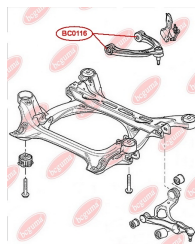

CONTROL ARM-/TRAILING ARM BUSH

www.en.bcguma.ua/auto/BC0116

Part Number:	BC0116
GTIN-13:	4823101805161
Number of other manufacturers (OEMs):	7L0407077; 95534102700; 95534102701; 95534102702
Weight, g:	160
Required amount:	4
Items in Package:	1
External diameter, mm:	40.5
Inner diameter, mm:	10.0
Thickness, mm:	43.0
Material:	Metal / Rubber
That installation:	Front
Party settings:	Left / Right