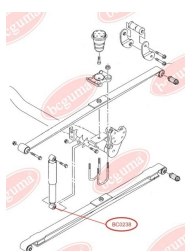

BC0238

SHOCK ABSORBER BUSH

www.en.bcguma.ua/auto/BC0238

Part Number:	BC0238
GTIN-13:	4823101800548
Number of other manufacturers (OEMs):	2K0513029H; 2K0513029B; 2K0513029F; 2K0513029G; 2K0513029M; 2K0513029N; 2K0513029P
Weight, g:	91
Required amount:	2
Items in Package:	1
External diameter, mm:	41.7
Inner diameter, mm:	12.0
Thickness, mm:	40.0
Material:	Polyamide / rubber / metal
That installation:	Back
Party settings:	Left / Right

APPLICABILITY:

VW

BC0239

SHOCK ABSORBER BUSH

www.en.bcguma.ua/auto/BC0239

Part Number:	BC0239
GTIN-13:	4823101800555
Number of other manufacturers (OEMs):	2K0513029H; 2K0513029B; 2K0513029G; 2K0513029M; 2K0513029N; 2K0513029P; 2K0513029F
Weight, g:	75
Required amount:	2
Items in Package:	1
External diameter, mm:	41.7
Inner diameter, mm:	14.0
Thickness, mm:	40.0
Material:	Polyamide / rubber / metal
That installation:	Back
Party settings:	Left / Right

APPLICABILITY:

VW