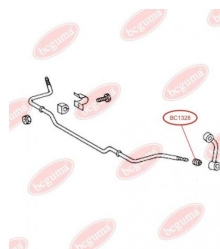

APPLICABILITY:

MERCEDES-BENZ, VW

BC1328