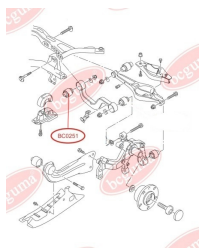

APPLICABILITY:

VW

BC0248

BC0249**CONTROL ARM-/TRAILING ARM BUSH**www.en.bcguma.ua/auto/BC0249

Part Number:	BC0249
GTIN-13:	4823101800616
Number of other manufacturers (OEMs):	1K0505311AB; 1K0505311AA; 1K0505171B; 1K0505171C; 1K0505173C; 1K0505371
Weight, g:	95
Required amount:	2
Items in Package:	1
External diameter, mm:	42.4
Inner diameter, mm:	12.0
Thickness, mm:	60.0
Material:	Rubber / metal
That installation:	Back
Party settings:	Left / Right

APPLICABILITY:

AUDI, SEAT, SKODA, VW

**CONTROL ARM-/TRAILING ARM BUSH**www.en.bcguma.ua/auto/BC0250

Part Number:	BC0250
GTIN-13:	4823101800623
Number of other manufacturers (OEMs):	5Q0505323C; 1K0505323N; 1K0505323H; 1K0505323G; 1K0505323D; 1K0505203A
Weight, g:	127
Required amount:	2
Items in Package:	1
External diameter, mm:	38.5
Inner diameter, mm:	14.0
Thickness, mm:	45.0
Material:	Rubber / metal
That installation:	Back
Party settings:	Left / Right

APPLICABILITY:

AUDI, SEAT, SKODA, VW

BC0250

BC0251**CONTROL ARM-/TRAILING ARM BUSH**www.en.bcguma.ua/auto/BC0251

Part Number:	BC0251
GTIN-13:	4823101800630
Number of other manufacturers (OEMs):	5Q0505323C; 1K0505323N; 1K0505323H; 1K0505323G; 1K0505323D; 1K0505203A; 1K0505279A
Weight, g:	73
Required amount:	2
Items in Package:	1
External diameter, mm:	39.0
Inner diameter, mm:	12.0
Thickness, mm:	45.0
Material:	Rubber / metal
That installation:	Back Top
Party settings:	Left / Right