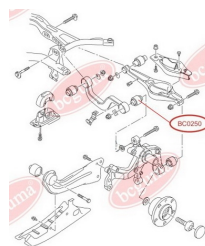

APPLICABILITY:

VW

BC0248

BC0249**CONTROL ARM-/TRAILING ARM BUSH**www.en.bcguma.ua/auto/BC0249

Part Number:	BC0249
GTIN-13:	4823101800616
Number of other manufacturers (OEMs):	1K0505311AB; 1K0505311AA; 1K0505171B; 1K0505171C; 1K0505173C; 1K0505371
Weight, g:	95
Required amount:	2
Items in Package:	1
External diameter, mm:	42.4
Inner diameter, mm:	12.0
Thickness, mm:	60.0
Material:	Rubber / metal
That installation:	Back
Party settings:	Left / Right

APPLICABILITY:

AUDI, SEAT, SKODA, VW

**CONTROL ARM-/TRAILING ARM BUSH**www.en.bcguma.ua/auto/BC0250

Part Number:	BC0250
GTIN-13:	4823101800623
Number of other manufacturers (OEMs):	5Q0505323C; 1K0505323N; 1K0505323H; 1K0505323G; 1K0505323D; 1K0505203A
Weight, g:	127
Required amount:	2
Items in Package:	1
External diameter, mm:	38.5
Inner diameter, mm:	14.0
Thickness, mm:	45.0
Material:	Rubber / metal
That installation:	Back
Party settings:	Left / Right

APPLICABILITY:

AUDI, SEAT, SKODA, VW

BC0250

BC0251**CONTROL ARM-/TRAILING ARM BUSH**www.en.bcguma.ua/auto/BC0251

Part Number:	BC0251
GTIN-13:	4823101800630
Number of other manufacturers (OEMs):	5Q0505323C; 1K0505323N; 1K0505323H; 1K0505323G; 1K0505323D; 1K0505203A; 1K0505279A
Weight, g:	73
Required amount:	2
Items in Package:	1
External diameter, mm:	39.0
Inner diameter, mm:	12.0
Thickness, mm:	45.0
Material:	Rubber / metal
That installation:	Back Top
Party settings:	Left / Right