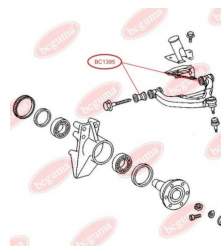

APPLICABILITY:

MERCEDES-BENZ, VW

BC1395