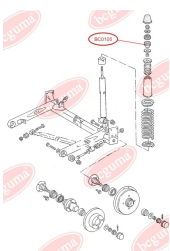

APPLICABILITY:

AUDI

BC0103**ROD ASSEMBLY BUSH**www.en.bcguma.ua/auto/BC0103

Part Number:	BC0103
GTIN-13:	4823101800043
Number of other manufacturers (OEMs):	811419801C; 893419802; 811419801E
Weight, g:	30
Required amount:	2
Items in Package:	1
External diameter, mm:	24.5
Inner diameter, mm:	10.0
Thickness, mm:	26.0
Material:	Rubber / metal
That installation:	Front
Party settings:	Left / Right

APPLICABILITY:

AUDI, VW

CONTROL ARM BUSHING - FRONT, REINFORCED, "BAD ROADS"www.en.bcguma.ua/auto/BC0104

Part Number:	BC0104
GTIN-13:	4823101800050
Number of other manufacturers (OEMs):	1K0199232J; 1K0199231G; 1K0199231J; 6Q0407183A; 1K0407183E; 6Q0407183; 1K0407183
Weight, g:	140
Required amount:	2
Items in Package:	1
External diameter, mm:	63.5
Inner diameter, mm:	17.5
Thickness, mm:	50.8
Material:	Polymeric material
That installation:	Back Front
Party settings:	Left / Right

BC0104**APPLICABILITY:**

AUDI, SEAT, SKODA, VW

BC0105**BEARING RING, LOWER BUSHING**www.en.bcguma.ua/auto/BC0105

Part Number:	BC0105
GTIN-13:	4823101800067
Number of other manufacturers (OEMs):	811512333A
Weight, g:	42
Required amount:	2
Items in Package:	1
External diameter, mm:	48.0
Inner diameter, mm:	10.0
Thickness, mm:	32.0
Material:	Rubber
That installation:	Back
Party settings:	Left / Right

**APPLICABILITY:**

AUDI

BEARING RING, UPPER BUSHINGwww.en.bcguma.ua/auto/BC0106

Part Number:	BC0106
GTIN-13:	4823101800074
Number of other manufacturers (OEMs):	811512335A
Weight, g:	33
Required amount:	2
Items in Package:	1
External diameter, mm:	48.0
Inner diameter, mm:	10.0
Thickness, mm:	21.0
Material:	Rubber
That installation:	Back
Party settings:	Left / Right