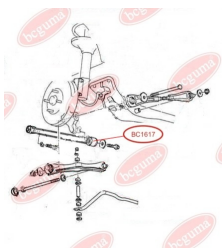

APPLICABILITY:

MAZDA