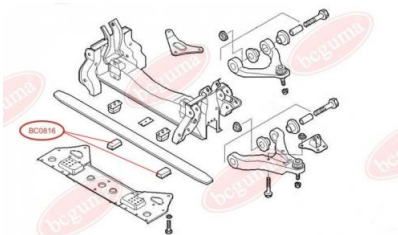

BC0816

RUBBER BUFFER, SUSPENSION (PLASTIC, LOWER)

www.en.bcguma.ua/auto/BC0816

Part Number:	BC0816
GTIN-13:	4823101801439
Number of other manufacturers (OEMs):	500316841
Weight, g:	159
Required amount:	-
Items in Package:	1
External diameter, mm:	-
Inner diameter, mm:	-
Thickness, mm:	-
Material:	Rubber / metal
That installation:	Front
Party settings:	-

APPLICABILITY:

IVECO

RUBBER BUFFER, SUSPENSION (METAL TOP)

www.en.bcguma.ua/auto/BC0817

Part Number:	BC0817
GTIN-13:	4823101801446
Number of other manufacturers (OEMs):	500362729
Weight, g:	306
Required amount:	-
Items in Package:	1
External diameter, mm:	-
Inner diameter, mm:	-
Thickness, mm:	-
Material:	Rubber / metal
That installation:	Front
Party settings:	-

BC0817

APPLICABILITY:

IVECO