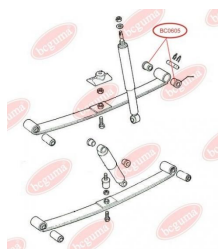

APPLICABILITY:

FORD

BC0605