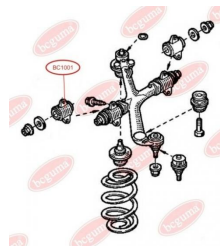

APPLICABILITY:

NISSAN, OPEL, RENAULT, VAUXHALL

BC1001