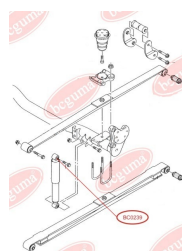

**APPLICABILITY:**

VW

BC0240

MOUNTING, MANUAL TRANSMISSION

www.en.bcguma.ua/auto/BC0240

Part Number:	BC0240
GTIN-13:	4823101800562
Number of other manufacturers (OEMs):	701399207B
Weight, g:	306
Required amount:	1
Items in Package:	1
External diameter, mm:	64.0
Inner diameter, mm:	16.0
Thickness, mm:	90.0
Material:	Polyamide / rubber / metal
That installation:	Back Front
Party settings:	-