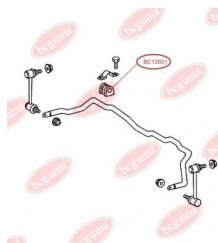

APPLICABILITY:

MERCEDES-BENZ

BC13551