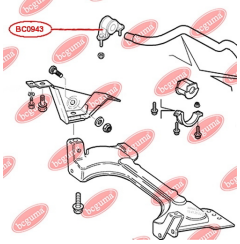

BC0943

ANTI-ROLL BAR BUSHING KIT

www.en.bcguma.ua/auto/BC0943

Part Number:	BC0943
GTIN-13:	4823101806557
Number of other manufacturers (OEMs):	51744226; 46777764; 46841320; 51713088
Weight, g:	105
Required amount:	2
Items in Package:	1
External diameter, mm:	34.0
Inner diameter, mm:	12.0
Thickness, mm:	29.0
Material:	Rubber
That installation:	Front
Party settings:	Left / Right

APPLICABILITY:

FIAT

CONTROL ARM-/TRAILING ARM BUSH

www.en.bcguma.ua/auto/BC1001

Part Number:	BC1001
GTIN-13:	4823101801989
Number of other manufacturers (OEMs):	7700302115; 7700302116; 4500091; 5445000QAA; 09160391; 9160391
Weight, g:	194
Required amount:	2
Items in Package:	1
External diameter, mm:	49.0
Inner diameter, mm:	22.0
Thickness, mm:	60.0
Material:	Rubber / metal
That installation:	Front
Party settings:	Left / Right

APPLICABILITY:

NISSAN, OPEL, RENAULT, VAUXHALL

BC1001