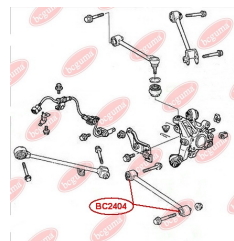

CONTROL ARM-/TRAILING ARM BUSH

www.en.bcguma.ua/auto/BC2404

Part Number:	BC2404
GTIN-13:	4823101805093
Number of other manufacturers (OEMs):	52350SEA000
Weight, g:	215
Required amount:	4
Items in Package:	1
External diameter, mm:	42.3
Inner diameter, mm:	12.0
Thickness, mm:	50.0
Material:	Metal / Rubber
That installation:	Back
Party settings:	Left / Right