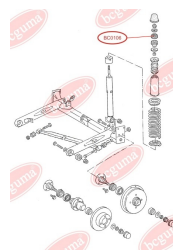

BC0104**APPLICABILITY:**

AUDI, SEAT, SKODA, VW

BC0105**BEARING RING, LOWER BUSHING**www.en.bcguma.ua/auto/BC0105

Part Number:	BC0105
GTIN-13:	4823101800067
Number of other manufacturers (OEMs):	811512333A
Weight, g:	42
Required amount:	2
Items in Package:	1
External diameter, mm:	48.0
Inner diameter, mm:	10.0
Thickness, mm:	32.0
Material:	Rubber
That installation:	Back
Party settings:	Left / Right

**APPLICABILITY:**

AUDI

BEARING RING, UPPER BUSHINGwww.en.bcguma.ua/auto/BC0106

Part Number:	BC0106
GTIN-13:	4823101800074
Number of other manufacturers (OEMs):	811512335A
Weight, g:	33
Required amount:	2
Items in Package:	1
External diameter, mm:	48.0
Inner diameter, mm:	10.0
Thickness, mm:	21.0
Material:	Rubber
That installation:	Back
Party settings:	Left / Right

**APPLICABILITY:**

AUDI

BC0106

BC0107**ANTHER OF BALL JOINT**www.en.bcguma.ua/auto/BC0107

Part Number:	BC0107
GTIN-13:	4823101800081
Number of other manufacturers (OEMs):	4D0407509G; 4D0407509J
Weight, g:	5
Required amount:	2
Items in Package:	1
External diameter, mm:	28.0
Inner diameter, mm:	14.0
Thickness, mm:	22.0
Material:	Rubber MBS
That installation:	Front
Party settings:	Left / Right