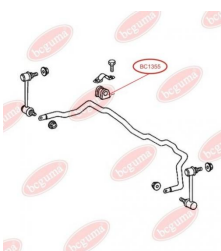

BC1355

ANTI-ROLL BAR BUSHING KIT

www.en.bcguma.ua/auto/BC1355

Part Number:	BC1355
GTIN-13:	4823101802849
Number of other manufacturers (OEMs):	A6383230285
Weight, g:	74
Required amount:	2
Items in Package:	1
External diameter, mm:	-
Inner diameter, mm:	24.0
Thickness, mm:	53.0
Material:	Rubber
That installation:	Front
Party settings:	Left / Right