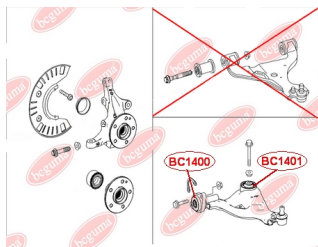

BC1401

CONTROL ARM-/TRAILING ARM BUSH

www.en.bcguma.ua/auto/BC1401

Part Number:	BC1401
GTIN-13:	4823101805185
Number of other manufacturers (OEMs):	A6393301401; A6393301501
Weight, g:	351
Required amount:	2
Items in Package:	1
External diameter, mm:	71.0
Inner diameter, mm:	14.2
Thickness, mm:	60.0
Material:	Metal / Rubber
That installation:	Front
Party settings:	Left / Right

APPLICABILITY:

MERCEDES-BENZ

CONTROL ARM-/TRAILING ARM BUSH

www.en.bcguma.ua/auto/BC14011

Part Number:	BC14011
GTIN-13:	4823101806328
Number of other manufacturers (OEMs):	A6393301401; A6393301501
Weight, g:	366
Required amount:	2
Items in Package:	1
External diameter, mm:	70.0
Inner diameter, mm:	14.0
Thickness, mm:	70.0
Material:	Rubber / metal
That installation:	Front
Party settings:	Left / Right

APPLICABILITY:

MERCEDES-BENZ

BC14011