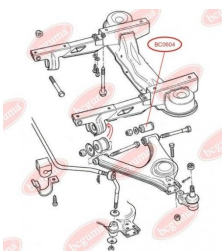

BC0604

CONTROL ARM-/TRAILING ARM BUSH (LONG)

www.en.bcguma.ua/auto/BC0604

Part Number:	BC0604
GTIN-13:	4823101801040
Number of other manufacturers (OEMs):	6517356; 92VB3069AA
Weight, g:	213
Required amount:	2
Items in Package:	1
External diameter, mm:	41.0
Inner diameter, mm:	16.0
Thickness, mm:	91.0
Material:	Rubber / metal
That installation:	Back Front
Party settings:	Left / Right

APPLICABILITY:

FORD, MERCEDES-BENZ, OPEL

BUSHING, LEAF SPRING

www.en.bcguma.ua/auto/BC0605

Part Number:	BC0605
GTIN-13:	4823101801057
Number of other manufacturers (OEMs):	1631072; 84VB5719AA
Weight, g:	52
Required amount:	-
Items in Package:	1
External diameter, mm:	27.0
Inner diameter, mm:	12.0
Thickness, mm:	40.0
Material:	Rubber / metal
That installation:	Front
Party settings:	Left / Right

APPLICABILITY:

FORD

BC0605