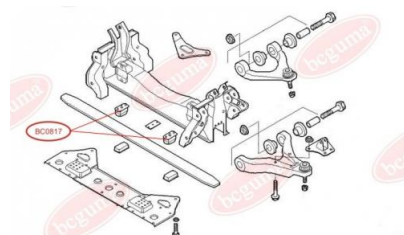

RUBBER BUFFER, SUSPENSION (METAL TOP)

www.en.bcguma.ua/auto/BC0817

Part Number:	BC0817
GTIN-13:	4823101801446
Number of other manufacturers (OEMs):	500362729
Weight, g:	306
Required amount:	-
Items in Package:	1
External diameter, mm:	-
Inner diameter, mm:	-
Thickness, mm:	-
Material:	Rubber / metal
That installation:	Front
Party settings:	-