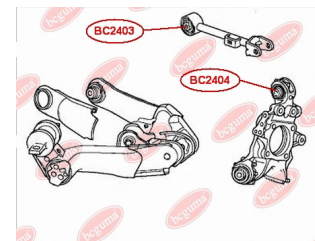

CONTROL ARM-/TRAILING ARM BUSH

www.en.bcguma.ua/auto/BC2404

Part Number:	BC2404
GTIN-13:	4823101805093
Number of other manufacturers (OEMs):	52350SEA000
Weight, g:	215
Required amount:	4
Items in Package:	1
External diameter, mm:	42.3
Inner diameter, mm:	12.0
Thickness, mm:	50.0
Material:	Metal / Rubber
That installation:	Back
Party settings:	Left / Right