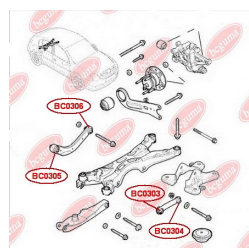

TRACK CONTROL ARM BUSH

www.en.bcguma.ua/auto/BC0306

Part Number:	BC0306
GTIN-13:	4823101800807
Number of other manufacturers (OEMs):	0423008; 0423033; 13204115; 13105744
Weight, g:	184
Required amount:	2
Items in Package:	1
External diameter, mm:	35.0
Inner diameter, mm:	12.0
Thickness, mm:	51.0
Material:	Metal / Rubber
That installation:	Back
Party settings:	Left / Right