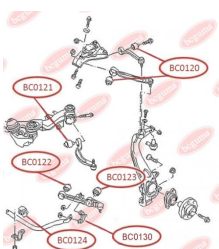

APPLICABILITY:

AUDI, PORSCHE, VW

CONTROL ARM-/TRAILING ARM BUSH, REINFORCED "BAD ROADS"

www.en.bcguma.ua/auto/BC0120

Part Number:	BC0120
GTIN-13:	4823101805864
Number of other manufacturers (OEMs):	4B0407515; 4D0407515C
Weight, g:	151
Required amount:	4
Items in Package:	1
External diameter, mm:	46.5
Inner diameter, mm:	10.0
Thickness, mm:	40.0
Material:	Metal / Rubber
That installation:	Front
Party settings:	Left / Right

APPLICABILITY:

AUDI, SAAB, SEAT, SKODA, VW

BC0120

BC0123**CONTROL ARM-/TRAILING ARM BUSH**www.en.bcguma.ua/auto/BC0123

Part Number:	BC0123
GTIN-13:	4823101805772
Number of other manufacturers (OEMs):	8E0407181B; 8E0407181C; 8E0407181D
Weight, g:	182
Required amount:	2
Items in Package:	1
External diameter, mm:	40.5
Inner diameter, mm:	12.2
Thickness, mm:	37.0
Material:	Metal / Rubber
That installation:	Front
Party settings:	Left / Right

APPLICABILITY:

AUDI, SEAT, SKODA, VW

**CONTROL ARM-/TRAILING ARM BUSH**www.en.bcguma.ua/auto/BC0125

Part Number:	BC0125
GTIN-13:	4823101805871
Number of other manufacturers (OEMs):	8E0501541S; 8E0501541Q; 8E0501541J
Weight, g:	191
Required amount:	4
Items in Package:	1
External diameter, mm:	36.4
Inner diameter, mm:	12.2
Thickness, mm:	46.5
Material:	Metal / Rubber
That installation:	Back
Party settings:	Left / Right

APPLICABILITY:

AUDI, SEAT

BC0125

BC0126**CONTROL ARM-/TRAILING ARM BUSH**

www.en.bcguma.ua/auto/BC0126

Part Number:	BC0126
GTIN-13:	4823101806137
Number of other manufacturers (OEMs):	8E0505311T; 8E0505312T; 8E0505311S; 8E0505312S; 8E0505203C; 8E0505203D; 8E0505311AC; 8E0505312AC
Weight, g:	250
Required amount:	2
Items in Package:	1
External diameter, mm:	43.8
Inner diameter, mm:	12.2
Thickness, mm:	60.0
Material:	Rubber / metal
That installation:	Back
Party settings:	Left / Right