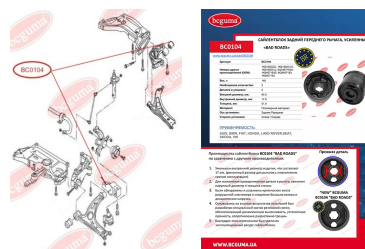

CONTROL ARM BUSHING - FRONT, REINFORCED, "BAD ROADS"

www.en.bcguma.ua/auto/BC0104

Part Number:	BC0104
GTIN-13:	4823101800050
Number of other manufacturers (OEMs):	1K0199232J; 1K0199231G; 1K0199231J; 6Q0407183A; 1K0407183E; 6Q0407183; 1K0407183
Weight, g:	140
Required amount:	2
Items in Package:	1
External diameter, mm:	63.5
Inner diameter, mm:	17.5
Thickness, mm:	50.8
Material:	Polymeric material
That installation:	Back Front
Party settings:	Left / Right

BC0104