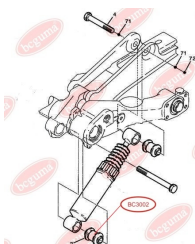

APPLICABILITY:

CITROËN, PEUGEOT

BC3002

BC3003**BUSHING, SHOCK ABSORBER**www.en.bcguma.ua/auto/BC3003

Part Number:	BC3003
GTIN-13:	4823101804447
Number of other manufacturers (OEMs):	517111
Weight, g:	82
Required amount:	2
Items in Package:	1
External diameter, mm:	34.5
Inner diameter, mm:	16.0
Thickness, mm:	45.0
Material:	Rubber / metal
That installation:	Back
Party settings:	Left / Right