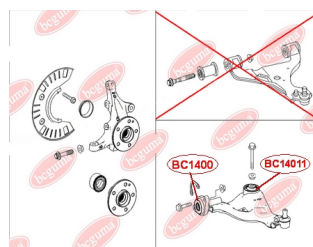

APPLICABILITY:

MERCEDES-BENZ

BC14011