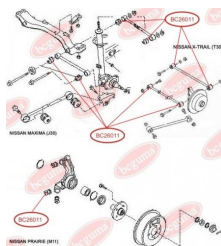

CONTROL ARM-/TRAILING ARM BUSH

www.en.bcguma.ua/auto/BC26011

Part Number:	BC26011
GTIN-13:	4823101805833
Number of other manufacturers (OEMs):	5515750A10; 5515251E00
Weight, g:	99
Required amount:	4
Items in Package:	1
External diameter, mm:	34.0
Inner diameter, mm:	14.2
Thickness, mm:	40.0
Material:	Rubber / metal
That installation:	Back
Party settings:	Left / Right