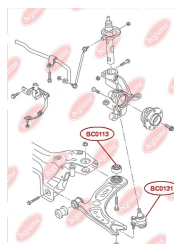

APPLICABILITY:

FORD, GEO, GLAS, HYUNDAI, MITSUBISHI, RENAULT, SEAT, SUBARU, VAUXHALL, VW

BC0131