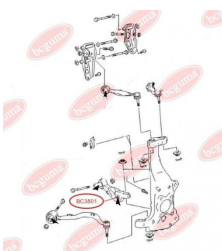

BC3801

CONTROL ARM-/TRAILING ARM BUSH

www.en.bcguma.ua/auto/BC3801

Part Number:	BC3801
GTIN-13:	4823101804843
Number of other manufacturers (OEMs):	4862059015; 4864050080; 4864059015; 4862050080; 4862050070; 4864050070
Weight, g:	169
Required amount:	2
Items in Package:	1
External diameter, mm:	40.5
Inner diameter, mm:	14.0
Thickness, mm:	41.0
Material:	Rubber / metal
That installation:	Front
Party settings:	Left / Right

APPLICABILITY:

LEXUS

CONTROL ARM-/TRAILING ARM BUSH

www.en.bcguma.ua/auto/BC3802

Part Number:	BC3802
GTIN-13:	4823101804850
Number of other manufacturers (OEMs):	4862059015; 4862050080; 4864050070; 4864059015; 4864050080; 4862050070
Weight, g:	450
Required amount:	2
Items in Package:	1
External diameter, mm:	49.5
Inner diameter, mm:	15.0
Thickness, mm:	92.0
Material:	Rubber / metal
That installation:	Front
Party settings:	Left / Right

APPLICABILITY:

LEXUS

BC3802