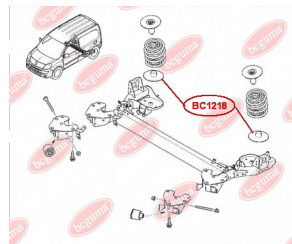

HUB CARRIER BUSHING, REINFORCED "BAD ROADS"

www.en.bcguma.ua/auto/BC1218

Part Number:	BC1218
GTIN-13:	4823101802276
Number of other manufacturers (OEMs):	8200190743; 4412357
Weight, g:	138
Required amount:	2
Items in Package:	1
External diameter, mm:	155.0
Inner diameter, mm:	48.0
Thickness, mm:	8.0
Material:	Rubber
That installation:	Back
Party settings:	Left / Right