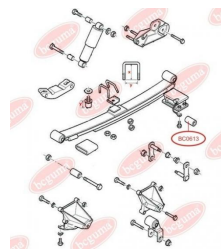

BC0612

BUSHING, LEAF SPRING

www.en.bcguma.ua/auto/BC0612

Part Number:	BC0612
GTIN-13:	4823101801088
Number of other manufacturers (OEMs):	95VB5781AA; 7328510
Weight, g:	370
Required amount:	2
Items in Package:	1
External diameter, mm:	57.0
Inner diameter, mm:	18.0
Thickness, mm:	72.0
Material:	Rubber / metal
That installation:	Back
Party settings:	Left / Right

APPLICABILITY:

FORD

BUSHING, LEAF SPRING

www.en.bcguma.ua/auto/BC0613

Part Number:	BC0613
GTIN-13:	4823101801095
Number of other manufacturers (OEMs):	92VB5719AA; 6197146
Weight, g:	342
Required amount:	2
Items in Package:	1
External diameter, mm:	50.0
Inner diameter, mm:	16.0
Thickness, mm:	82.0
Material:	Rubber / metal
That installation:	Back
Party settings:	Left / Right

APPLICABILITY:

FORD

BC0613