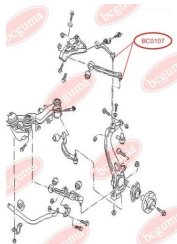

BC0104**APPLICABILITY:**

AUDI, SEAT, SKODA, VW

BC0105**BEARING RING, LOWER BUSHING**www.en.bcguma.ua/auto/BC0105

Part Number:	BC0105
GTIN-13:	4823101800067
Number of other manufacturers (OEMs):	811512333A
Weight, g:	42
Required amount:	2
Items in Package:	1
External diameter, mm:	48.0
Inner diameter, mm:	10.0
Thickness, mm:	32.0
Material:	Rubber
That installation:	Back
Party settings:	Left / Right

**APPLICABILITY:**

AUDI

BEARING RING, UPPER BUSHINGwww.en.bcguma.ua/auto/BC0106

Part Number:	BC0106
GTIN-13:	4823101800074
Number of other manufacturers (OEMs):	811512335A
Weight, g:	33
Required amount:	2
Items in Package:	1
External diameter, mm:	48.0
Inner diameter, mm:	10.0
Thickness, mm:	21.0
Material:	Rubber
That installation:	Back
Party settings:	Left / Right

**APPLICABILITY:**

AUDI

BC0106

BC0107**ANTHER OF BALL JOINT**www.en.bcguma.ua/auto/BC0107

Part Number:	BC0107
GTIN-13:	4823101800081
Number of other manufacturers (OEMs):	4D0407509G; 4D0407509J
Weight, g:	5
Required amount:	2
Items in Package:	1
External diameter, mm:	28.0
Inner diameter, mm:	14.0
Thickness, mm:	22.0
Material:	Rubber MBS
That installation:	Front
Party settings:	Left / Right

APPLICABILITY:

AUDI, SEAT, SKODA, VW

**ANTHER OF BALL JOINT**www.en.bcguma.ua/auto/BC0108

Part Number:	BC0108
GTIN-13:	4823101800098
Number of other manufacturers (OEMs):	86VB3395A2E; 6154161
Weight, g:	10
Required amount:	2
Items in Package:	1
External diameter, mm:	41.0
Inner diameter, mm:	16.0
Thickness, mm:	27.0
Material:	Rubber MBS
That installation:	Front
Party settings:	Left / Right