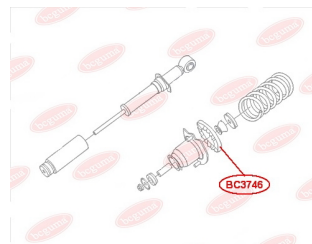

APPLICABILITY:

LIFAN

BC3746