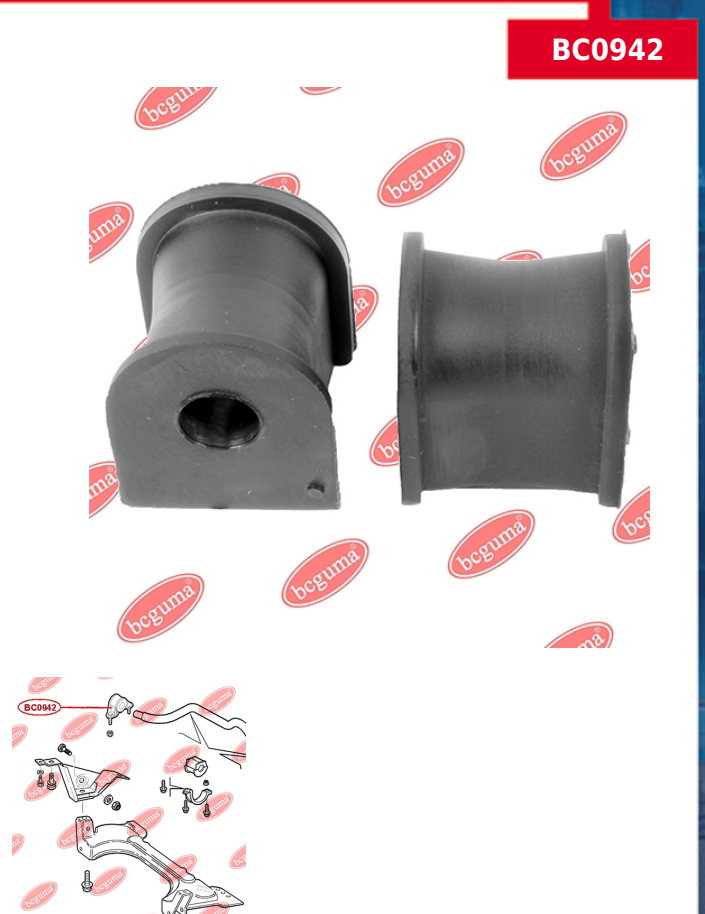

APPLICABILITY:

FIAT