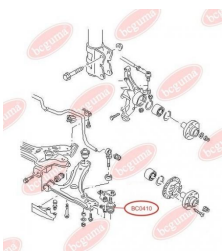

BC0410

ANTHER OF BALL JOINT

www.en.bcguma.ua/auto/BC0410

Part Number:	BC0410
GTIN-13:	4823101800906
Number of other manufacturers (OEMs):	357407365A; 357407365; 31121127726; 31121127725; 31121126253; 31126756491; 31126756696
Weight, g:	6
Required amount:	2
Items in Package:	1
External diameter, mm:	32.0
Inner diameter, mm:	16.0
Thickness, mm:	22.0
Material:	Rubber MBS
That installation:	Front
Party settings:	Left / Right