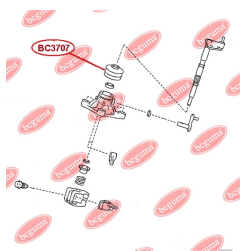

BC3707

BOOT GEAR SHIFT

www.en.bcguma.ua/auto/BC3707

Part Number:	BC3707
GTIN-13:	4823101806434
Number of other manufacturers (OEMs):	3170212501; 3355528010
Weight, g:	13
Required amount:	1
Items in Package:	1
External diameter, mm:	36.0
Inner diameter, mm:	16.0
Thickness, mm:	22.0
Material:	Rubber
That installation:	Front
Party settings:	-

APPLICABILITY:

GEELY

LINK STABILIZER BUSH

www.en.bcguma.ua/auto/BC3708

Part Number:	BC3708
GTIN-13:	4823101806359
Number of other manufacturers (OEMs):	S212909077
Weight, g:	40
Required amount:	2
Items in Package:	1
External diameter, mm:	47.0
Inner diameter, mm:	19.0
Thickness, mm:	33.0
Material:	Rubber
That installation:	Front
Party settings:	Left / Right

APPLICABILITY:

CHERY

BC3708