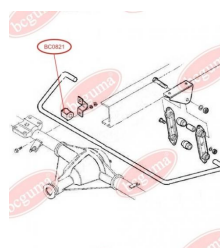

APPLICABILITY:

IVECO