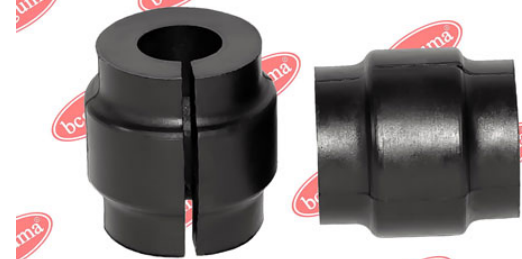

APPLICABILITY:

IVECO

BC0822