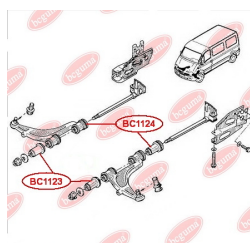

BC1124

CONTROL ARM-/TRAILING ARM BUSH

www.en.bcguma.ua/auto/BC1124

Part Number:	BC1124
GTIN-13:	4823101805819
Number of other manufacturers (OEMs):	5442300QAA; 7700302440; 7700302123; 4500095; 09160395; 9160395
Weight, g:	468
Required amount:	2
Items in Package:	1
External diameter, mm:	55.5
Inner diameter, mm:	28.2
Thickness, mm:	79.0
Material:	Metal / Rubber
That installation:	Front
Party settings:	Left / Right