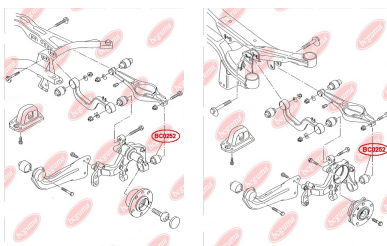

APPLICABILITY:

AUDI, SEAT, SKODA, VW

BC0252