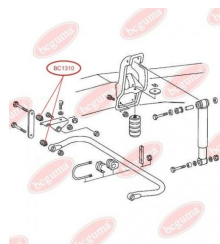

BC1308

BUSHING, LEAF SPRING

www.en.bcguma.ua/auto/BC1308

Part Number:	BC1308
GTIN-13:	4823101802368
Number of other manufacturers (OEMs):	A6703200344
Weight, g:	374
Required amount:	2
Items in Package:	1
External diameter, mm:	58.0
Inner diameter, mm:	36.0
Thickness, mm:	86.5
Material:	Rubber / metal
That installation:	Back
Party settings:	Behind

APPLICABILITY:

DAF, DEUTZ-FAHR, FENDT, INTERNATIONAL HARV., IVECO, KRAMER, MAGIRUS-DEUTZ, MAN, MERCEDES-BENZ

ANTI-ROLL BAR BUSHING KIT

www.en.bcguma.ua/auto/BC1310

Part Number:	BC1310
GTIN-13:	4823101802375
Number of other manufacturers (OEMs):	A3093200073; A3143260153; A3143260481
Weight, g:	41
Required amount:	-
Items in Package:	1
External diameter, mm:	30.0
Inner diameter, mm:	12.0
Thickness, mm:	30.0
Material:	Rubber / metal
That installation:	Back Front
Party settings:	Left / Right

APPLICABILITY:

MERCEDES-BENZ

BC1310