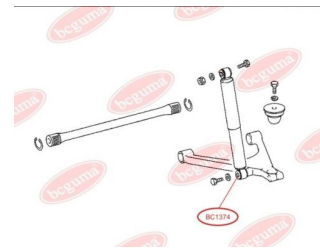

APPLICABILITY:

MERCEDES-BENZ

BC1374