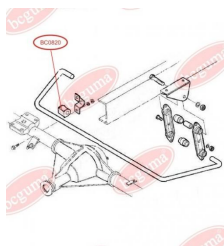

BC0820

STABILISER MOUNTING

www.en.bcguma.ua/auto/BC0820

Part Number:	BC0820
GTIN-13:	4823101801477
Number of other manufacturers (OEMs):	93802629
Weight, g:	36
Required amount:	-
Items in Package:	1
External diameter, mm:	34.0
Inner diameter, mm:	20.0
Thickness, mm:	40.0
Material:	Rubber
That installation:	Back
Party settings:	Left / Right

APPLICABILITY:

IVECO

STABILISER MOUNTING

www.en.bcguma.ua/auto/BC0821

Part Number:	BC0821
GTIN-13:	4823101801484
Number of other manufacturers (OEMs):	93801556
Weight, g:	33
Required amount:	-
Items in Package:	1
External diameter, mm:	34.0
Inner diameter, mm:	22.0
Thickness, mm:	40.0
Material:	Rubber
That installation:	Back
Party settings:	Left / Right

APPLICABILITY:

IVECO

BC0821