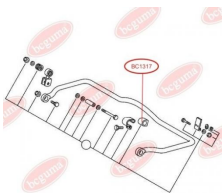

BC1317

STABILISER MOUNTING

www.en.bcguma.ua/auto/BC1317

Part Number:	BC1317
GTIN-13:	4823101802443
Number of other manufacturers (OEMs):	A6013260482
Weight, g:	29
Required amount:	2
Items in Package:	1
External diameter, mm:	34.0
Inner diameter, mm:	24.0
Thickness, mm:	39.0
Material:	Rubber
That installation:	Back
Party settings:	Left / Right