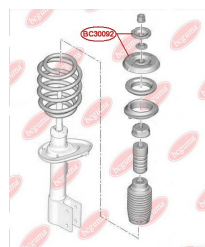

SUPPORT OF SHOCK ABSORBER, THRUST WASHER SHOCK ABSORBER STRUTS WITH ANOTHER (BC3009 - 1PC., BC30091 - 1PC.)

www.en.bcguma.ua/auto/BC30092

Part Number:	BC30092
GTIN-13:	4823101804539
Number of other manufacturers (OEMs):	503375; 503846; 503885; 5038F7; 5038G0
Weight, g:	427
Required amount:	2
Items in Package:	1
External diameter, mm:	-
Inner diameter, mm:	14.0
Thickness, mm:	-
Material:	Metal / Rubber
That installation:	Front
Party settings:	Left / Right

BC30092