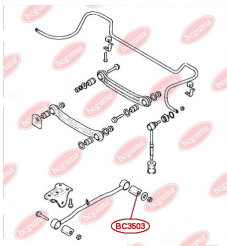

BC3503

CONTROL ARM-/TRAILING ARM BUSH

www.en.bcguma.ua/auto/BC3503

Part Number:	BC3503
GTIN-13:	4823101805147
Number of other manufacturers (OEMs):	5511925000; 96550066
Weight, g:	123
Required amount:	2
Items in Package:	1
External diameter, mm:	45.0
Inner diameter, mm:	14.2
Thickness, mm:	55.0
Material:	Rubber / metal
That installation:	Back
Party settings:	Left / Right

APPLICABILITY:

CHEVROLET, HYUNDAI

CONTROL ARM-/TRAILING ARM BUSH

www.en.bcguma.ua/auto/BC3504

Part Number:	BC3504
GTIN-13:	4823101805482
Number of other manufacturers (OEMs):	551162E000
Weight, g:	272
Required amount:	2
Items in Package:	1
External diameter, mm:	64.5
Inner diameter, mm:	12.2
Thickness, mm:	55.0
Material:	Metal / Rubber
That installation:	Back
Party settings:	Left / Right

APPLICABILITY:

HYUNDAI, KIA

BC3504