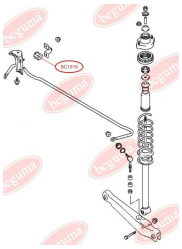

BC1916

ANTI-ROLL BAR BUSHING KIT

www.en.bcguma.ua/auto/BC1916

Part Number:	BC1916
GTIN-13:	4823101804065
Number of other manufacturers (OEMs):	MR403775
Weight, g:	26
Required amount:	2
Items in Package:	1
External diameter, mm:	29.0
Inner diameter, mm:	16.0
Thickness, mm:	37.0
Material:	Rubber
That installation:	Back
Party settings:	Left / Right