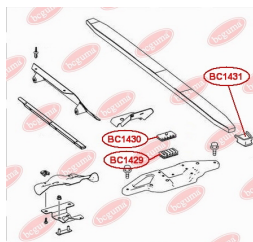

APPLICABILITY:

MERCEDES-BENZ, VW

BC1431

BC1432

STABILISER MOUNTING

www.en.bcguma.ua/auto/BC1432

Part Number:	BC1432
GTIN-13:	4823101806267
Number of other manufacturers (OEMs):	A9063233585; A9063231485; 2E0411041C; 2E0411041E; 68013717AA
Weight, g:	134
Required amount:	2
Items in Package:	1
External diameter, mm:	51.0
Inner diameter, mm:	17.0
Thickness, mm:	49.0
Material:	Rubber / metal
That installation:	Front
Party settings:	Left / Right