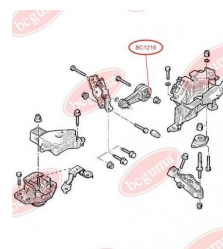

BC1215

HUB CARRIER BUSHING

www.en.bcguma.ua/auto/BC1215

Part Number:	BC1215
GTIN-13:	4823101802245
Number of other manufacturers (OEMs):	4409738; 8200050010; 8200267972; 8200550670; 4412523; 4418066
Weight, g:	209
Required amount:	1
Items in Package:	1
External diameter, mm:	40.0
Inner diameter, mm:	12.0
Thickness, mm:	44.0
Material:	Rubber / metal
That installation:	Back
Party settings:	Right

APPLICABILITY:

OPEL, VAUXHALL

ENGINE MOUNTING

www.en.bcguma.ua/auto/BC1216

Part Number:	BC1216
GTIN-13:	4823101802252
Number of other manufacturers (OEMs):	7700424321; 7700800522
Weight, g:	94
Required amount:	-
Items in Package:	1
External diameter, mm:	54.7
Inner diameter, mm:	10.2
Thickness, mm:	46.0
Material:	Rubber / metal
That installation:	-
Party settings:	Behind

APPLICABILITY:

RENAULT

BC1216