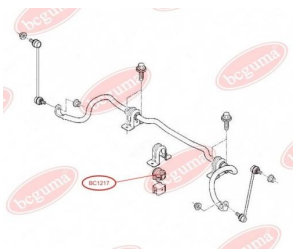

BC1217

ANTI-ROLL BAR BUSHING KIT

www.en.bcguma.ua/auto/BC1217

Part Number:	BC1217
GTIN-13:	4823101802269
Number of other manufacturers (OEMs):	7701069131
Weight, g:	55
Required amount:	2
Items in Package:	1
External diameter, mm:	-
Inner diameter, mm:	20.0
Thickness, mm:	47.0
Material:	Rubber
That installation:	Front
Party settings:	Left / Right

APPLICABILITY:

RENAULT

HUB CARRIER BUSHING, REINFORCED "BAD ROADS"

www.en.bcguma.ua/auto/BC1218

Part Number:	BC1218
GTIN-13:	4823101802276
Number of other manufacturers (OEMs):	8200190743; 4412357
Weight, g:	138
Required amount:	2
Items in Package:	1
External diameter, mm:	155.0
Inner diameter, mm:	48.0
Thickness, mm:	8.0
Material:	Rubber
That installation:	Back
Party settings:	Left / Right

APPLICABILITY:

OPEL, RENAULT

BC1218