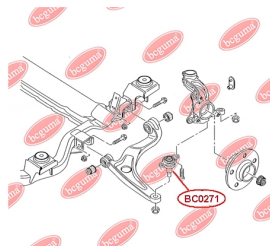

APPLICABILITY:

FIAT, PORSCHE, VW

BC0271