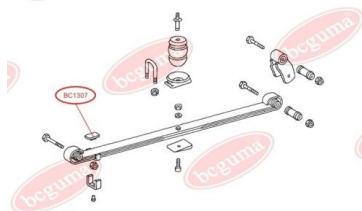

APPLICABILITY:

MERCEDES-BENZ

BC1308**BUSHING, LEAF SPRING**

www.en.bcguma.ua/auto/BC1308

Part Number:	BC1308
GTIN-13:	4823101802368
Number of other manufacturers (OEMs):	A6703200344
Weight, g:	374
Required amount:	2
Items in Package:	1
External diameter, mm:	58.0
Inner diameter, mm:	36.0
Thickness, mm:	86.5
Material:	Rubber / metal
That installation:	Back
Party settings:	Behind