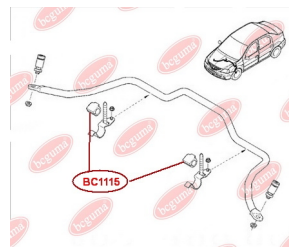

BC1114

HUB CARRIER BUSHING

www.en.bcguma.ua/auto/BC1114

Part Number:	BC1114
GTIN-13:	4823101805031
Number of other manufacturers (OEMs):	6001549989; 8200287912; 6001549988; 55501BC64B; 55501EM10B; 555011HA2B; 555011FE0B; 55501EM30A; 555011FC0B; 550451HA0A; 55316AX600; 55501BC61A; 55501BC64A
Weight, g:	347
Required amount:	2
Items in Package:	1
External diameter, mm:	67.0
Inner diameter, mm:	12.2
Thickness, mm:	90.0
Material:	Polyamide / rubber
That installation:	Back
Party settings:	Left / Right

APPLICABILITY:

DACIA, LADA, NISSAN, RENAULT

STABILISER MOUNTING

www.en.bcguma.ua/auto/BC1115

Part Number:	BC1115
GTIN-13:	4823101802146
Number of other manufacturers (OEMs):	6001547140
Weight, g:	26
Required amount:	2
Items in Package:	1
External diameter, mm:	-
Inner diameter, mm:	23.0
Thickness, mm:	36.0
Material:	Rubber
That installation:	Front
Party settings:	Left / Right

APPLICABILITY:

DACIA, RENAULT

BC1115