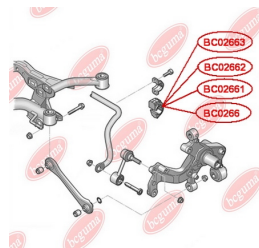

APPLICABILITY:

AUDI, HONDA, SEAT, SKODA, VW