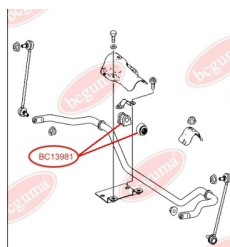

APPLICABILITY:

MERCEDES-BENZ

BC13981