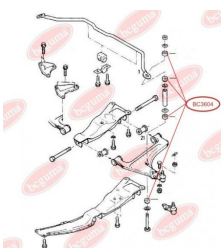

BC3604

STABILISER MOUNTING

www.en.bcguma.ua/auto/BC3604

Part Number:	BC3604
GTIN-13:	4823101804713
Number of other manufacturers (OEMs):	2875013; 0350153; 1603148; 1603150
Weight, g:	14
Required amount:	4
Items in Package:	1
External diameter, mm:	30.0
Inner diameter, mm:	8.0
Thickness, mm:	20.0
Material:	Rubber
That installation:	Front
Party settings:	Left / Right