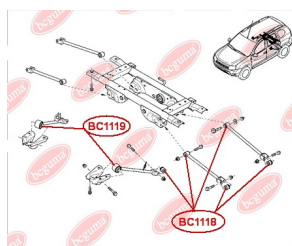

APPLICABILITY:

DACIA, RENAULT

BC1119