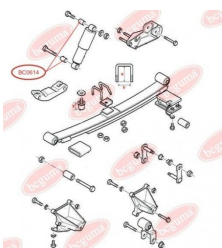

BC0614

BUSHING, SHOCK ABSORBER

www.en.bcguma.ua/auto/BC0614

Part Number:	BC0614
GTIN-13:	4823101801101
Number of other manufacturers (OEMs):	6562752; 92VB18016AB
Weight, g:	140
Required amount:	-
Items in Package:	1
External diameter, mm:	44.7
Inner diameter, mm:	12.0
Thickness, mm:	40.0
Material:	Rubber / metal
That installation:	Back
Party settings:	Left / Right

APPLICABILITY:

FORD, SEAT