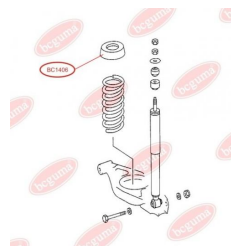

APPLICABILITY:

MERCEDES-BENZ