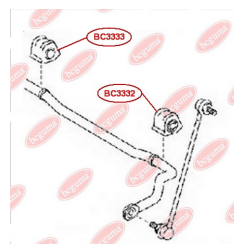

APPLICABILITY:

TOYOTA

BC3332