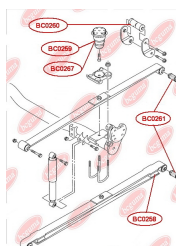

APPLICABILITY:

VW