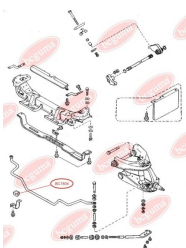

BC1804

ANTI-ROLL BAR BUSHING KIT

www.en.bcguma.ua/auto/BC1804

Part Number:	BC1804
GTIN-13:	4823101803884
Number of other manufacturers (OEMs):	S08334156
Weight, g:	35
Required amount:	2
Items in Package:	1
External diameter, mm:	30.0
Inner diameter, mm:	21.0
Thickness, mm:	38.0
Material:	Rubber
That installation:	Front
Party settings:	Left / Right

APPLICABILITY:

MAZDA

LEAF SPRING BUSHING (SMALL)

www.en.bcguma.ua/auto/BC1805

Part Number:	BC1805
GTIN-13:	4823101803891
Number of other manufacturers (OEMs):	S08428333
Weight, g:	28
Required amount:	4
Items in Package:	1
External diameter, mm:	32.5
Inner diameter, mm:	13.0
Thickness, mm:	38.0
Material:	Rubber
That installation:	Back
Party settings:	Behind

APPLICABILITY:

MAZDA

BC1805