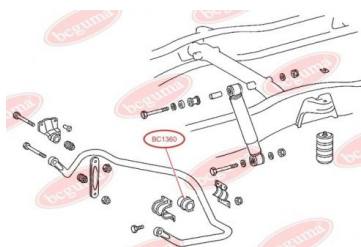

APPLICABILITY:

MERCEDES-BENZ

BC1360