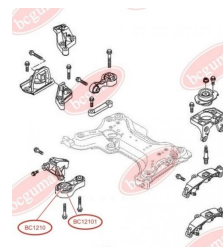

APPLICABILITY:

NISSAN, OPEL, RENAULT, VAUXHALL