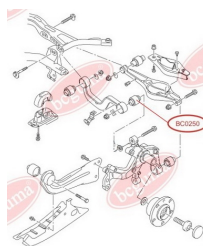

APPLICABILITY:

VW

**BC0248**

BC0249**CONTROL ARM-/TRAILING ARM BUSH**www.en.bcguma.ua/auto/BC0249

Part Number:	BC0249
GTIN-13:	4823101800616
Number of other manufacturers (OEMs):	1K0505311AB; 1K0505311AA; 1K0505171B; 1K0505171C; 1K0505173C; 1K0505371
Weight, g:	95
Required amount:	2
Items in Package:	1
External diameter, mm:	42.4
Inner diameter, mm:	12.0
Thickness, mm:	60.0
Material:	Rubber / metal
That installation:	Back
Party settings:	Left / Right

APPLICABILITY:

AUDI, SEAT, SKODA, VW

**CONTROL ARM-/TRAILING ARM BUSH**www.en.bcguma.ua/auto/BC0250

Part Number:	BC0250
GTIN-13:	4823101800623
Number of other manufacturers (OEMs):	5Q0505323C; 1K0505323N; 1K0505323H; 1K0505323G; 1K0505323D; 1K0505203A
Weight, g:	127
Required amount:	2
Items in Package:	1
External diameter, mm:	38.5
Inner diameter, mm:	14.0
Thickness, mm:	45.0
Material:	Rubber / metal
That installation:	Back
Party settings:	Left / Right

APPLICABILITY:

AUDI, SEAT, SKODA, VW

BC0250

BC0251**CONTROL ARM-/TRAILING ARM BUSH**

www.en.bcguma.ua/auto/BC0251

Part Number:	BC0251
GTIN-13:	4823101800630
Number of other manufacturers (OEMs):	5Q0505323C; 1K0505323N; 1K0505323H; 1K0505323G; 1K0505323D; 1K0505203A; 1K0505279A
Weight, g:	73
Required amount:	2
Items in Package:	1
External diameter, mm:	39.0
Inner diameter, mm:	12.0
Thickness, mm:	45.0
Material:	Rubber / metal
That installation:	Back Top
Party settings:	Left / Right