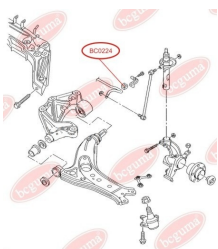

APPLICABILITY:

AUDI, SEAT, SKODA, VW

BC0223**STABILISER MOUNTING**www.en.bcguma.ua/auto/BC0223

Part Number:	BC0223
GTIN-13:	4823101800395
Number of other manufacturers (OEMs):	6Q0411314R; 6Q0411314N; 6Q0411314E
Weight, g:	30
Required amount:	2
Items in Package:	1
External diameter, mm:	33.0
Inner diameter, mm:	18.0
Thickness, mm:	36.0
Material:	Rubber
That installation:	Front
Party settings:	Left / Right

**APPLICABILITY:**

AUDI, SEAT, SKODA, VW

BC0224**STABILISER MOUNTING**www.en.bcguma.ua/auto/BC0224

Part Number:	BC0224
GTIN-13:	4823101800401
Number of other manufacturers (OEMs):	6Q0411314F
Weight, g:	28
Required amount:	2
Items in Package:	1
External diameter, mm:	33.0
Inner diameter, mm:	19.8
Thickness, mm:	36.0
Material:	Rubber
That installation:	Front
Party settings:	Left / Right