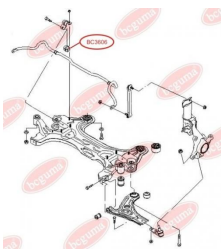

BC3606

STABILISER MOUNTING, REINFORCED "BAD ROADS"

www.en.bcguma.ua/auto/BC3606

Part Number:	BC3606
GTIN-13:	4823101804744
Number of other manufacturers (OEMs):	96653351
Weight, g:	34
Required amount:	2
Items in Package:	1
External diameter, mm:	29.0
Inner diameter, mm:	15.5
Thickness, mm:	40.0
Material:	Rubber
That installation:	Front
Party settings:	Left / Right

APPLICABILITY:

CHEVROLET, DAEWOO

BC3607

STABILISER MOUNTING, REINFORCED "BAD ROADS"

www.en.bcguma.ua/auto/BC3607

Part Number:	BC3607
GTIN-13:	4823101804737
Number of other manufacturers (OEMs):	96839848; 96434540; 96474040; 96474041; 96434541
Weight, g:	66
Required amount:	2
Items in Package:	1
External diameter, mm:	35.5
Inner diameter, mm:	16.0
Thickness, mm:	50.0
Material:	Rubber
That installation:	Front
Party settings:	Left / Right

APPLICABILITY:

CHEVROLET, DAEWOO