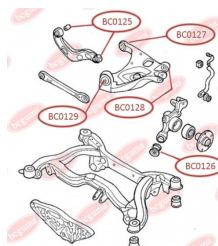

APPLICABILITY:

AUDI, SAAB, SEAT, SKODA, VW

BC0120

BC0123**CONTROL ARM-/TRAILING ARM BUSH**www.en.bcguma.ua/auto/BC0123

Part Number:	BC0123
GTIN-13:	4823101805772
Number of other manufacturers (OEMs):	8E0407181B; 8E0407181C; 8E0407181D
Weight, g:	182
Required amount:	2
Items in Package:	1
External diameter, mm:	40.5
Inner diameter, mm:	12.2
Thickness, mm:	37.0
Material:	Metal / Rubber
That installation:	Front
Party settings:	Left / Right

**APPLICABILITY:**

AUDI, SEAT, SKODA, VW

CONTROL ARM-/TRAILING ARM BUSHwww.en.bcguma.ua/auto/BC0125

Part Number:	BC0125
GTIN-13:	4823101805871
Number of other manufacturers (OEMs):	8E0501541S; 8E0501541Q; 8E0501541J
Weight, g:	191
Required amount:	4
Items in Package:	1
External diameter, mm:	36.4
Inner diameter, mm:	12.2
Thickness, mm:	46.5
Material:	Metal / Rubber
That installation:	Back
Party settings:	Left / Right

APPLICABILITY:

AUDI, SEAT

BC0125

BC0126**CONTROL ARM-/TRAILING ARM BUSH**

www.en.bcguma.ua/auto/BC0126

Part Number:	BC0126
GTIN-13:	4823101806137
Number of other manufacturers (OEMs):	8E0505311T; 8E0505312T; 8E0505311S; 8E0505312S; 8E0505203C; 8E0505203D; 8E0505311AC; 8E0505312AC
Weight, g:	250
Required amount:	2
Items in Package:	1
External diameter, mm:	43.8
Inner diameter, mm:	12.2
Thickness, mm:	60.0
Material:	Rubber / metal
That installation:	Back
Party settings:	Left / Right

APPLICABILITY:

AUDI, SEAT

CONTROL ARM-/TRAILING ARM BUSH

www.en.bcguma.ua/auto/BC0127

Part Number:	BC0127
GTIN-13:	4823101806526
Number of other manufacturers (OEMs):	8E0505171J; 8E0505311T; 8E0505311S; 8E0505312S; 8E0505311AC; 8E0505312AC; 8E0505312T
Weight, g:	236
Required amount:	2
Items in Package:	1
External diameter, mm:	47.0
Inner diameter, mm:	12.0
Thickness, mm:	50.0
Material:	Rubber / metal
That installation:	Back
Party settings:	Left / Right