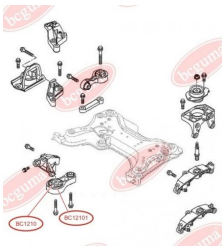

BC1210

ENGINE MOUNTING

www.en.bcguma.ua/auto/BC1210

Part Number:	BC1210
GTIN-13:	4823101802191
Number of other manufacturers (OEMs):	4421191; 4411938; 8200049243; 8200725253
Weight, g:	345
Required amount:	-
Items in Package:	1
External diameter, mm:	87.2
Inner diameter, mm:	16.0
Thickness, mm:	53.0
Material:	Rubber / metal
That installation:	-
Party settings:	Behind the bottom

APPLICABILITY:

NISSAN, OPEL, RENAULT, VAUXHALL

ENGINE MOUNTING

www.en.bcguma.ua/auto/BC12101

Part Number:	BC12101
GTIN-13:	4823101806076
Number of other manufacturers (OEMs):	4421191; 4411938; 8200049243; 8200725253
Weight, g:	289
Required amount:	2
Items in Package:	1
External diameter, mm:	87.8
Inner diameter, mm:	16.5
Thickness, mm:	53.0
Material:	Polyamide / rubber / metal
That installation:	-
Party settings:	Behind the bottom

APPLICABILITY:

NISSAN, OPEL, RENAULT, VAUXHALL

BC12101