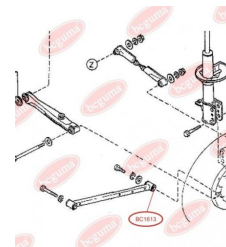

APPLICABILITY:

MAZDA