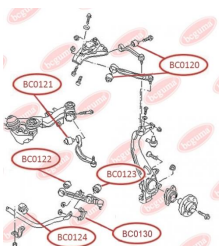

BC0123

CONTROL ARM-/TRAILING ARM BUSH

www.en.bcguma.ua/auto/BC0123

Part Number:	BC0123
GTIN-13:	4823101805772
Number of other manufacturers (OEMs):	8E0407181B; 8E0407181C; 8E0407181D
Weight, g:	182
Required amount:	2
Items in Package:	1
External diameter, mm:	40.5
Inner diameter, mm:	12.2
Thickness, mm:	37.0
Material:	Metal / Rubber
That installation:	Front
Party settings:	Left / Right

APPLICABILITY:

AUDI, SEAT, SKODA, VW

CONTROL ARM-/TRAILING ARM BUSH

www.en.bcguma.ua/auto/BC0125

Part Number:	BC0125
GTIN-13:	4823101805871
Number of other manufacturers (OEMs):	8E0501541S; 8E0501541Q; 8E0501541J
Weight, g:	191
Required amount:	4
Items in Package:	1
External diameter, mm:	36.4
Inner diameter, mm:	12.2
Thickness, mm:	46.5
Material:	Metal / Rubber
That installation:	Back
Party settings:	Left / Right

APPLICABILITY:

AUDI, SEAT

BC0125