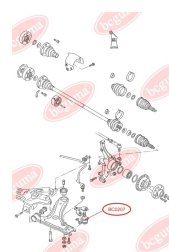

APPLICABILITY:

MAZDA, SKODA, VW

BC02051

BC0206**ANTHER OF ROD/STRUT, STABILISER**www.en.bcguma.ua/auto/BC0206

Part Number:	BC0206
GTIN-13:	4823101800227
Number of other manufacturers (OEMs):	31356765933; 4709702; 7H5411317B; 7H5411317A; 7H5411317; 7H0411317; 31356765934
Weight, g:	3
Required amount:	4
Items in Package:	1
External diameter, mm:	26.0
Inner diameter, mm:	12.0
Thickness, mm:	19.0
Material:	Rubber MBS
That installation:	Front
Party settings:	Left / Right

APPLICABILITY:

BMW, OPEL, VAUXHALL, VW

ANTHER OF BALL JOINTwww.en.bcguma.ua/auto/BC0207

Part Number:	BC0207
GTIN-13:	4823101800234
Number of other manufacturers (OEMs):	4708300; 191407365A; 191407365; 4708299; 191407365B
Weight, g:	5
Required amount:	2
Items in Package:	1
External diameter, mm:	28.0
Inner diameter, mm:	12.0
Thickness, mm:	22.0
Material:	Rubber MBS
That installation:	Front
Party settings:	Left / Right

APPLICABILITY:

OPEL, SEAT, VAUXHALL, VW

BC0207

BC0208**ANTHER OF BALL JOINT**www.en.bcguma.ua/auto/BC0208

Part Number:	BC0208
GTIN-13:	4823101800241
Number of other manufacturers (OEMs):	251407187A; 251407187B; 251407187; 4708299; 4708300
Weight, g:	7
Required amount:	2
Items in Package:	1
External diameter, mm:	35.0
Inner diameter, mm:	17.0
Thickness, mm:	20.0
Material:	Rubber MBS
That installation:	Front
Party settings:	Left / Right