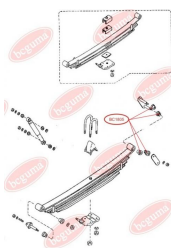

APPLICABILITY:

MAZDA

BC1805