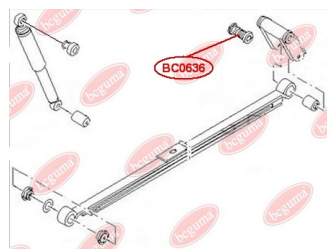

APPLICABILITY:

FORD