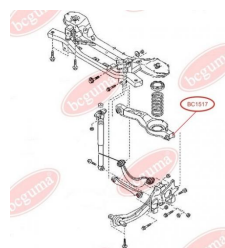

BC1516

LINK STABILIZER BUSH

www.en.bcguma.ua/auto/BC1516

Part Number:	BC1516
GTIN-13:	4823101803518
	5482622000; 8AB234100B; 8AG134100; 71028775; 9980308190; 999010800; 52316692010; S47P34171; 999420800; B46125156A; B21028776; 8AB234100A; B45934158; 8AB234100; B45934470; B46128156; GJ2134158; GJ2128158A; GJ2134157; G03028157; S08534157; B45534157
Number of other manufacturers (OEMs):	
Weight, g:	5
Required amount:	-
Items in Package:	1
External diameter, mm:	22.0
Inner diameter, mm:	7.2
Thickness, mm:	14.3
Material:	Rubber
That installation:	Back
Party settings:	Left / Right

APPLICABILITY:

HONDA, MAZDA

TRACK CONTROL ARM BUSH

www.en.bcguma.ua/auto/BC1517

Part Number:	BC1517
GTIN-13:	4823101803525
	1150353; 1357317; 98AG5K652AK; 1136073; 1061660; 1448127; BBM228300B; 4M515K652AD; BBP328300A; B37F28300B; B37F28300A; BP4K28300D; BP4K28300E; B39D28300A
Number of other manufacturers (OEMs):	
Weight, g:	133
Required amount:	2
Items in Package:	1
External diameter, mm:	36.0
Inner diameter, mm:	12.0
Thickness, mm:	44.5
Material:	Rubber / metal
That installation:	Back
Party settings:	Left / Right

APPLICABILITY:

FORD, MAZDA, OPEL, VOLVO

BC1517