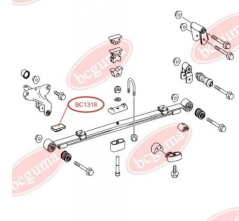

APPLICABILITY:

MAN, MERCEDES-BENZ, VOLVO

BC1318