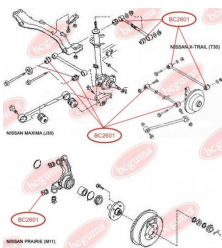

BC2601

CONTROL ARM-/TRAILING ARM BUSH

www.en.bcguma.ua/auto/BC2601

Part Number:	BC2601
GTIN-13:	4823101804232
Number of other manufacturers (OEMs):	5515750A10; 5515251E00
Weight, g:	107
Required amount:	4
Items in Package:	1
External diameter, mm:	36.0
Inner diameter, mm:	14.2
Thickness, mm:	40.0
Material:	Rubber / metal
That installation:	Back
Party settings:	Left / Right

APPLICABILITY:

NISSAN

CONTROL ARM-/TRAILING ARM BUSH

www.en.bcguma.ua/auto/BC26011

Part Number:	BC26011
GTIN-13:	4823101805833
Number of other manufacturers (OEMs):	5515750A10; 5515251E00
Weight, g:	99
Required amount:	4
Items in Package:	1
External diameter, mm:	34.0
Inner diameter, mm:	14.2
Thickness, mm:	40.0
Material:	Rubber / metal
That installation:	Back
Party settings:	Left / Right

APPLICABILITY:

NISSAN

BC26011