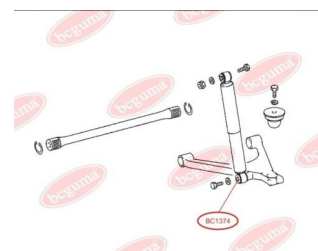

APPLICABILITY:

MERCEDES-BENZ

BC1374