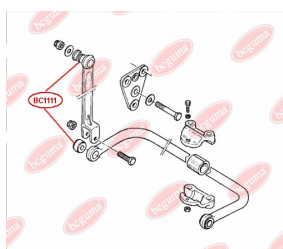

BC1111

STABILISER MOUNTING

www.en.bcguma.ua/auto/BC1111

Part Number:	BC1111
GTIN-13:	4823101802122
Number of other manufacturers (OEMs):	5010383545
Weight, g:	264
Required amount:	4
Items in Package:	1
External diameter, mm:	52.0
Inner diameter, mm:	20.0
Thickness, mm:	41.0
Material:	Rubber / metal
That installation:	-
Party settings:	Left / Right

APPLICABILITY:

RENAULT TRUCKS

TRACK CONTROL ARM BUSH

www.en.bcguma.ua/auto/BC1112

Part Number:	BC1112
GTIN-13:	4823101802139
Number of other manufacturers (OEMs):	545000794R; 545004269R; 545011362R; 545019294R; 6001549181; 6001549182; 6001550911; 6001550912; 6040002245; 8200749459; 8200749461; 8200792639
Weight, g:	144
Required amount:	4
Items in Package:	1
External diameter, mm:	37.0
Inner diameter, mm:	12.0
Thickness, mm:	46.0
Material:	Metal / Rubber
That installation:	Front
Party settings:	Left / Right

APPLICABILITY:

DACIA, RENAULT

BC1112