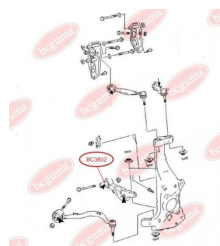

APPLICABILITY:

LEXUS

BC3802