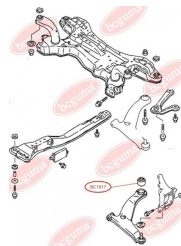

APPLICABILITY:

MITSUBISHI

BC1917