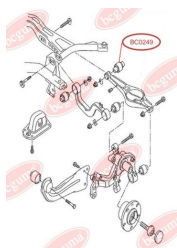

APPLICABILITY:

VW

CONTROL ARM-/TRAILING ARM BUSH

www.en.bcguma.ua/auto/BC0248

Part Number:	BC0248
GTIN-13:	4823101800609
Number of other manufacturers (OEMs):	7H0501132A
Weight, g:	409
Required amount:	2
Items in Package:	1
External diameter, mm:	60.0
Inner diameter, mm:	14.0
Thickness, mm:	75.0
Material:	Rubber / metal
That installation:	Back
Party settings:	Left / Right

APPLICABILITY:

VW

**BC0248**

BC0249**CONTROL ARM-/TRAILING ARM BUSH**www.en.bcguma.ua/auto/BC0249

Part Number:	BC0249
GTIN-13:	4823101800616
Number of other manufacturers (OEMs):	1K0505311AB; 1K0505311AA; 1K0505171B; 1K0505171C; 1K0505173C; 1K0505371
Weight, g:	95
Required amount:	2
Items in Package:	1
External diameter, mm:	42.4
Inner diameter, mm:	12.0
Thickness, mm:	60.0
Material:	Rubber / metal
That installation:	Back
Party settings:	Left / Right

APPLICABILITY:

AUDI, SEAT, SKODA, VW

**CONTROL ARM-/TRAILING ARM BUSH**www.en.bcguma.ua/auto/BC0250

Part Number:	BC0250
GTIN-13:	4823101800623
Number of other manufacturers (OEMs):	5Q0505323C; 1K0505323N; 1K0505323H; 1K0505323G; 1K0505323D; 1K0505203A
Weight, g:	127
Required amount:	2
Items in Package:	1
External diameter, mm:	38.5
Inner diameter, mm:	14.0
Thickness, mm:	45.0
Material:	Rubber / metal
That installation:	Back
Party settings:	Left / Right