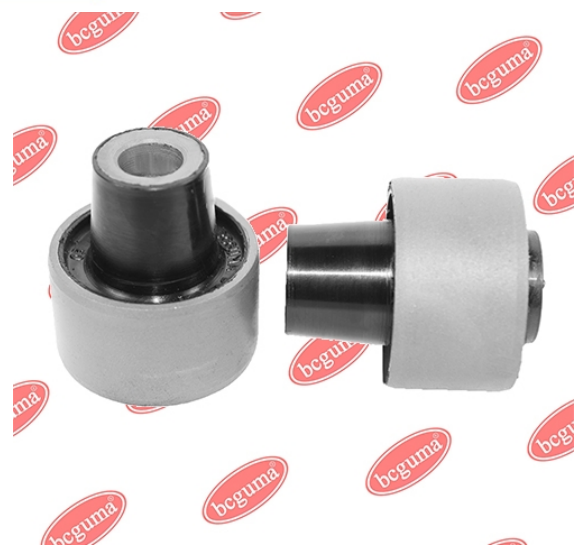

BC09101

SHOCK ABSORBER BUSH

www.en.bcguma.ua/auto/BC09101

Part Number:	BC09101
GTIN-13:	4823101805024
Number of other manufacturers (OEMs):	51810129; 51819223; 51858711; 51815192; 51879968; 51883458; 51906053
Weight, g:	142
Required amount:	2
Items in Package:	1
External diameter, mm:	41.6
Inner diameter, mm:	12.0
Thickness, mm:	48.0
Material:	Metal / Rubber
That installation:	Back
Party settings:	Left / Right

APPLICABILITY:

FIAT, OPEL

SHOCK ABSORBER BUSH

www.en.bcguma.ua/auto/BC0911

Part Number:	BC0911
GTIN-13:	4823101801699
Number of other manufacturers (OEMs):	46824682; 46825166; 51714754; 46749274
Weight, g:	69
Required amount:	2
Items in Package:	1
External diameter, mm:	42.0
Inner diameter, mm:	14.0
Thickness, mm:	32.0
Material:	Polyamide / rubber / metal
That installation:	Back
Party settings:	Left / Right

APPLICABILITY:

FIAT

BC0911