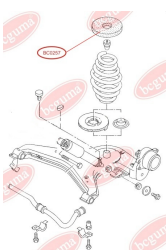

BC0257

SPRING SEAT (REINFORCED SPRING)

www.en.bcguma.ua/auto/BC0257

Part Number:	BC0257
GTIN-13:	4823101800661
Number of other manufacturers (OEMs):	701511105K; 701511105M
Weight, g:	380
Required amount:	2
Items in Package:	1
External diameter, mm:	156.0
Inner diameter, mm:	85.0
Thickness, mm:	20.0
Material:	Rubber
That installation:	Back Top
Party settings:	Left / Right

APPLICABILITY:

VW

RUBBER BUFFER, SUSPENSION

www.en.bcguma.ua/auto/BC0258

Part Number:	BC0258
GTIN-13:	4823101800678
Number of other manufacturers (OEMs):	2K0511155A; 2K5511155
Weight, g:	82
Required amount:	4
Items in Package:	1
External diameter, mm:	50.0
Inner diameter, mm:	8.0
Thickness, mm:	30.0
Material:	Rubber / metal
That installation:	Back
Party settings:	Left / Right

APPLICABILITY:

VW

BC0258