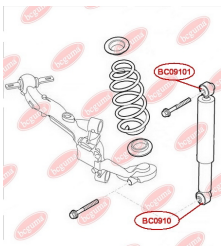

BC09101

SHOCK ABSORBER BUSH

www.en.bcguma.ua/auto/BC09101

Part Number:	BC09101
GTIN-13:	4823101805024
Number of other manufacturers (OEMs):	51810129; 51819223; 51858711; 51815192; 51879968; 51883458; 51906053
Weight, g:	142
Required amount:	2
Items in Package:	1
External diameter, mm:	41.6
Inner diameter, mm:	12.0
Thickness, mm:	48.0
Material:	Metal / Rubber
That installation:	Back
Party settings:	Left / Right

APPLICABILITY:

FIAT, OPEL

SHOCK ABSORBER BUSH

www.en.bcguma.ua/auto/BC0911

Part Number:	BC0911
GTIN-13:	4823101801699
Number of other manufacturers (OEMs):	46824682; 46825166; 51714754; 46749274
Weight, g:	69
Required amount:	2
Items in Package:	1
External diameter, mm:	42.0
Inner diameter, mm:	14.0
Thickness, mm:	32.0
Material:	Polyamide / rubber / metal
That installation:	Back
Party settings:	Left / Right

APPLICABILITY:

FIAT

BC0911