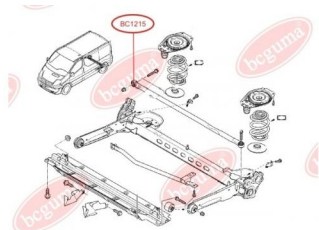

BC1215

HUB CARRIER BUSHING

www.en.bcguma.ua/auto/BC1215

Part Number:	BC1215
GTIN-13:	4823101802245
Number of other manufacturers (OEMs):	4409738; 8200050010; 8200267972; 8200550670; 4412523; 4418066
Weight, g:	209
Required amount:	1
Items in Package:	1
External diameter, mm:	40.0
Inner diameter, mm:	12.0
Thickness, mm:	44.0
Material:	Rubber / metal
That installation:	Back
Party settings:	Right