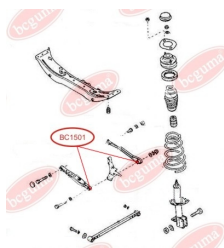

BC1501

TRACK CONTROL ARM BUSH

www.en.bcguma.ua/auto/BC1501

Part Number:	BC1501
GTIN-13:	4823101803372
Number of other manufacturers (OEMs):	G03028600; G21128600
Weight, g:	68
Required amount:	4
Items in Package:	1
External diameter, mm:	35.0
Inner diameter, mm:	14.0
Thickness, mm:	36.0
Material:	Rubber / metal
That installation:	Back
Party settings:	Left / Right