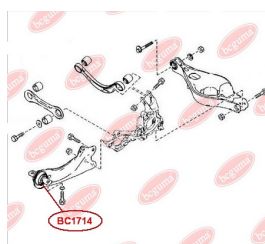

APPLICABILITY:

MAZDA

BC1714