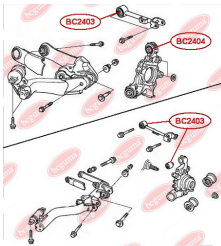

BC2403

CONTROL ARM-/TRAILING ARM BUSH

www.en.bcguma.ua/auto/BC2403

Part Number:	BC2403
GTIN-13:	4823101805086
Number of other manufacturers (OEMs):	52390SWAA00; 52390S7A000; 52390S9A981; 52400S9A981; 52395S5A004
Weight, g:	210
Required amount:	2
Items in Package:	1
External diameter, mm:	42.3
Inner diameter, mm:	12.0
Thickness, mm:	47.0
Material:	Metal / Rubber
That installation:	Back
Party settings:	Left / Right

APPLICABILITY:

HONDA

CONTROL ARM-/TRAILING ARM BUSH

www.en.bcguma.ua/auto/BC2404

Part Number:	BC2404
GTIN-13:	4823101805093
Number of other manufacturers (OEMs):	52350SEA000
Weight, g:	215
Required amount:	4
Items in Package:	1
External diameter, mm:	42.3
Inner diameter, mm:	12.0
Thickness, mm:	50.0
Material:	Metal / Rubber
That installation:	Back
Party settings:	Left / Right

APPLICABILITY:

HONDA

BC2404