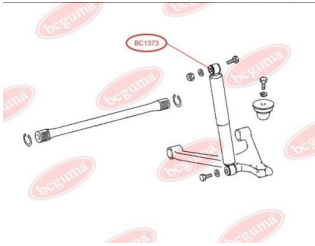

BC1373

SHOCK ABSORBER BUSH

www.en.bcguma.ua/auto/BC1373

Part Number:	BC1373
GTIN-13:	4823101803068
Number of other manufacturers (OEMs):	A6313201330; A6313201630
Weight, g:	30
Required amount:	2
Items in Package:	1
External diameter, mm:	34.0
Inner diameter, mm:	15.0
Thickness, mm:	38.0
Material:	Rubber
That installation:	Front
Party settings:	Left / Right

APPLICABILITY:

MERCEDES-BENZ

SHOCK ABSORBER BUSH

www.en.bcguma.ua/auto/BC1374

Part Number:	BC1374
GTIN-13:	4823101803075
Number of other manufacturers (OEMs):	A6313201330; A6313201630
Weight, g:	21
Required amount:	2
Items in Package:	1
External diameter, mm:	32.0
Inner diameter, mm:	15.0
Thickness, mm:	32.0
Material:	Rubber
That installation:	Front
Party settings:	Left / Right

APPLICABILITY:

MERCEDES-BENZ

BC1374