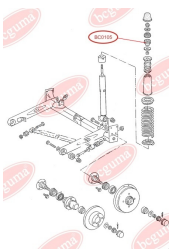

APPLICABILITY:

AUDI, SEAT, SKODA, VW

BC0104

BC0105**BEARING RING, LOWER BUSHING**www.en.bcguma.ua/auto/BC0105

Part Number:	BC0105
GTIN-13:	4823101800067
Number of other manufacturers (OEMs):	811512333A
Weight, g:	42
Required amount:	2
Items in Package:	1
External diameter, mm:	48.0
Inner diameter, mm:	10.0
Thickness, mm:	32.0
Material:	Rubber
That installation:	Back
Party settings:	Left / Right

**APPLICABILITY:**

AUDI

BEARING RING, UPPER BUSHINGwww.en.bcguma.ua/auto/BC0106

Part Number:	BC0106
GTIN-13:	4823101800074
Number of other manufacturers (OEMs):	811512335A
Weight, g:	33
Required amount:	2
Items in Package:	1
External diameter, mm:	48.0
Inner diameter, mm:	10.0
Thickness, mm:	21.0
Material:	Rubber
That installation:	Back
Party settings:	Left / Right

**APPLICABILITY:**

AUDI

BC0106

BC0107**ANTHER OF BALL JOINT**www.en.bcguma.ua/auto/BC0107

Part Number:	BC0107
GTIN-13:	4823101800081
Number of other manufacturers (OEMs):	4D0407509G; 4D0407509J
Weight, g:	5
Required amount:	2
Items in Package:	1
External diameter, mm:	28.0
Inner diameter, mm:	14.0
Thickness, mm:	22.0
Material:	Rubber MBS
That installation:	Front
Party settings:	Left / Right