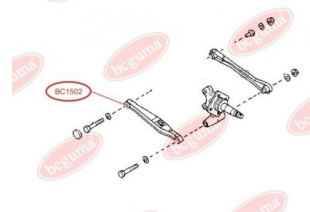

APPLICABILITY:

MAZDA

BC1502