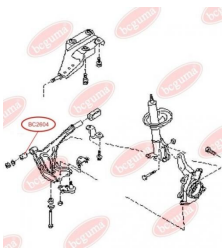

BC2604

CONTROL ARM-/TRAILING ARM BUSH

www.en.bcguma.ua/auto/BC2604

Part Number:	BC2604
GTIN-13:	4823101804263
Number of other manufacturers (OEMs):	5459001E00; 5450186J00; 5450086J00
Weight, g:	156
Required amount:	2
Items in Package:	1
External diameter, mm:	38.4
Inner diameter, mm:	18.2
Thickness, mm:	50.0
Material:	Rubber / metal
That installation:	Front
Party settings:	Left / Right

APPLICABILITY:

INFINITI, MITSUBISHI, NISSAN

CONTROL ARM-/TRAILING ARM BUSH

www.en.bcguma.ua/auto/BC2605

Part Number:	BC2605
GTIN-13:	4823101804270
Number of other manufacturers (OEMs):	5511156J00; 5511063J10; 5511163J10; 5511190J10; 5511090J10; 5504506J00; 5511056J00
Weight, g:	155
Required amount:	2
Items in Package:	1
External diameter, mm:	49.0
Inner diameter, mm:	20.0
Thickness, mm:	42.0
Material:	Rubber / metal
That installation:	Back
Party settings:	Left / Right

APPLICABILITY:

INFINITI, NISSAN

BC2605