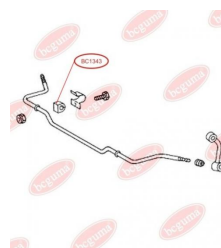

APPLICABILITY:

MERCEDES-BENZ