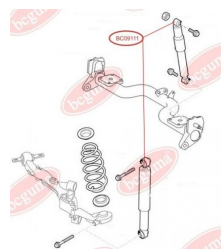

APPLICABILITY:

FIAT

BC0911