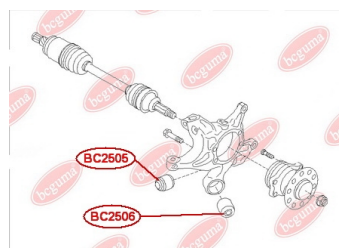

BC2505

CONTROL ARM-/TRAILING ARM BUSH

www.en.bcguma.ua/auto/BC2505

Part Number:	BC2505
GTIN-13:	4823101805703
Number of other manufacturers (OEMs):	20257XA000
Weight, g:	117
Required amount:	2
Items in Package:	1
External diameter, mm:	40.4
Inner diameter, mm:	12.2
Thickness, mm:	50.0
Material:	Metal / Rubber
That installation:	Back
Party settings:	Left / Right

APPLICABILITY:

SUBARU

CONTROL ARM-/TRAILING ARM BUSH

www.en.bcguma.ua/auto/BC2506

Part Number:	BC2506
GTIN-13:	4823101805826
Number of other manufacturers (OEMs):	20254XA00A
Weight, g:	164
Required amount:	4
Items in Package:	1
External diameter, mm:	40.5
Inner diameter, mm:	12.2
Thickness, mm:	48.0
Material:	Metal / Rubber
That installation:	Back
Party settings:	Left / Right

APPLICABILITY:

SUBARU

BC2506