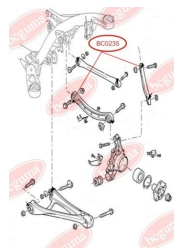

BC0234

STABILISER MOUNTING

www.en.bcguma.ua/auto/BC0234

Part Number:	BC0234
GTIN-13:	4823101800500
Number of other manufacturers (OEMs):	7H5511413B
Weight, g:	51
Required amount:	2
Items in Package:	1
External diameter, mm:	35.5
Inner diameter, mm:	23.0
Thickness, mm:	51.0
Material:	Rubber
That installation:	Front
Party settings:	Left / Right

APPLICABILITY:

VW

CONTROL ARM-/TRAILING ARM BUSH

www.en.bcguma.ua/auto/BC0235

Part Number:	BC0235
GTIN-13:	4823101800517
Number of other manufacturers (OEMs):	7L0505397; 7L0505398
Weight, g:	100
Required amount:	2
Items in Package:	1
External diameter, mm:	44.3
Inner diameter, mm:	12.3
Thickness, mm:	40.0
Material:	Rubber / metal
That installation:	Back
Party settings:	Left / Right

APPLICABILITY:

AUDI, PORSCHE, VW

BC0235