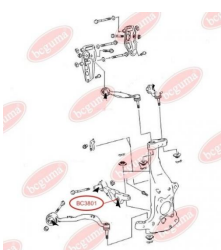

BC3801

CONTROL ARM-/TRAILING ARM BUSH

www.en.bcguma.ua/auto/BC3801

Part Number:	BC3801
GTIN-13:	4823101804843
Number of other manufacturers (OEMs):	4862059015; 4864050080; 4864059015; 4862050080; 4862050070; 4864050070
Weight, g:	169
Required amount:	2
Items in Package:	1
External diameter, mm:	40.5
Inner diameter, mm:	14.0
Thickness, mm:	41.0
Material:	Rubber / metal
That installation:	Front
Party settings:	Left / Right

APPLICABILITY:

LEXUS

CONTROL ARM-/TRAILING ARM BUSH

www.en.bcguma.ua/auto/BC3802

Part Number:	BC3802
GTIN-13:	4823101804850
Number of other manufacturers (OEMs):	4862059015; 4862050080; 4864050070; 4864059015; 4864050080; 4862050070
Weight, g:	450
Required amount:	2
Items in Package:	1
External diameter, mm:	49.5
Inner diameter, mm:	15.0
Thickness, mm:	92.0
Material:	Rubber / metal
That installation:	Front
Party settings:	Left / Right

APPLICABILITY:

LEXUS

BC3802