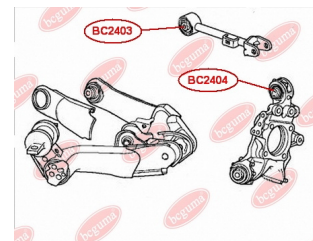

APPLICABILITY:

HONDA

BC2404