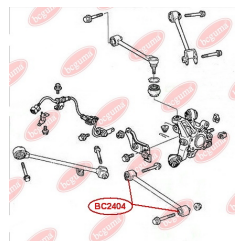

APPLICABILITY:

HONDA

BC2404