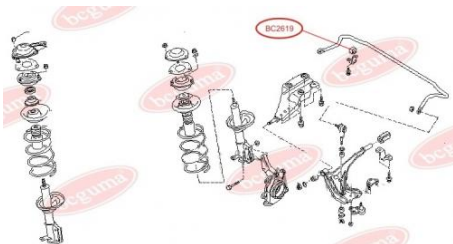

BC2619

ANTI-ROLL BAR BUSHING KIT

www.en.bcguma.ua/auto/BC2619

Part Number:	BC2619
GTIN-13:	4823101804379
Number of other manufacturers (OEMs):	54613D4400
Weight, g:	27
Required amount:	2
Items in Package:	1
External diameter, mm:	34.0
Inner diameter, mm:	25.5
Thickness, mm:	25.5
Material:	Rubber
That installation:	Front
Party settings:	Left / Right

APPLICABILITY:

NISSAN

BC2620

ANTI-ROLL BAR BUSHING KIT

www.en.bcguma.ua/auto/BC2620

Part Number:	BC2620
GTIN-13:	4823101804386
Number of other manufacturers (OEMs):	5621402E02
Weight, g:	19
Required amount:	2
Items in Package:	1
External diameter, mm:	26.0
Inner diameter, mm:	15.0
Thickness, mm:	25.0
Material:	Rubber
That installation:	Back
Party settings:	Left / Right

APPLICABILITY:

NISSAN