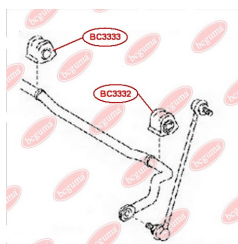

BC3333

ANTI-ROLL BAR BUSHING KIT, RIGHT

www.en.bcguma.ua/auto/BC3333

Part Number:	BC3333
GTIN-13:	4823101805277
Number of other manufacturers (OEMs):	4881542080
Weight, g:	118
Required amount:	1
Items in Package:	1
External diameter, mm:	-
Inner diameter, mm:	20.0
Thickness, mm:	54.0
Material:	Rubber
That installation:	Front
Party settings:	Right

APPLICABILITY:

TOYOTA

CONTROL ARM-/TRAILING ARM BUSH

www.en.bcguma.ua/auto/BC3334

Part Number:	BC3334
GTIN-13:	4823101805727
Number of other manufacturers (OEMs):	4230542020; 4230442020
Weight, g:	175
Required amount:	2
Items in Package:	1
External diameter, mm:	50.3
Inner diameter, mm:	12.2
Thickness, mm:	60.0
Material:	Metal / Rubber
That installation:	Back
Party settings:	Left / Right

APPLICABILITY:

TOYOTA

BC3334