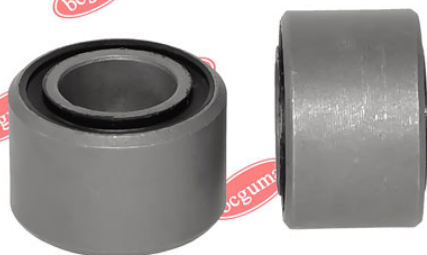

BC0616

LINK STABILIZER BUSH

www.en.bcguma.ua/auto/BC0616

Part Number:	BC0616
GTIN-13:	4823101801125
Number of other manufacturers (OEMs):	6150970; 86VB3B438AA
Weight, g:	45
Required amount:	2
Items in Package:	1
External diameter, mm:	30.5
Inner diameter, mm:	16.0
Thickness, mm:	20.0
Material:	Rubber / metal
That installation:	Front
Party settings:	Left / Right