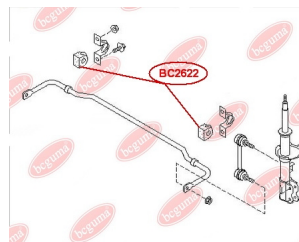

APPLICABILITY:

NISSAN