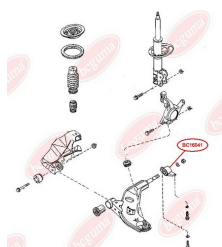

APPLICABILITY:

FORD USA, MAZDA

BC16041