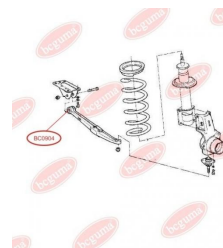

BC0903

BUSHING, LEAF SPRING

www.en.bcguma.ua/auto/BC0903

Part Number:	BC0903
GTIN-13:	4823101801613
Number of other manufacturers (OEMs):	4333710; 513146; 513146
Weight, g:	285
Required amount:	2
Items in Package:	1
External diameter, mm:	38.3
Inner diameter, mm:	16.2
Thickness, mm:	72.0
Material:	Rubber / metal
That installation:	Back Front
Party settings:	-

APPLICABILITY:

CITROËN, FIAT, OPEL, PEUGEOT, VAUXHALL, VOLVO

CONTROL ARM-/TRAILING ARM BUSH

www.en.bcguma.ua/auto/BC0904

Part Number:	BC0904
GTIN-13:	4823101801620
Number of other manufacturers (OEMs):	7576732; 352076; 7695191
Weight, g:	51
Required amount:	2
Items in Package:	1
External diameter, mm:	51.0
Inner diameter, mm:	22.0
Thickness, mm:	42.5
Material:	Rubber
That installation:	Front
Party settings:	Left / Right

APPLICABILITY:

CITROËN, FIAT, PEUGEOT

BC0904