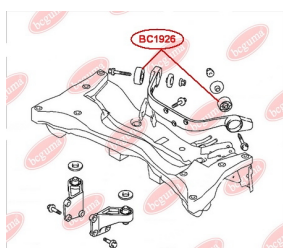

BC1926

MOUNTING, DIFFERENTIAL

www.en.bcguma.ua/auto/BC1926

Part Number:	BC1926
GTIN-13:	4823101805451
Number of other manufacturers (OEMs):	MN100065; MR594994
Weight, g:	178
Required amount:	2
Items in Package:	1
External diameter, mm:	60.5
Inner diameter, mm:	12.0
Thickness, mm:	38.0
Material:	Metal / Rubber
That installation:	Back
Party settings:	Left / Right

APPLICABILITY:

MITSUBISHI

CONTROL ARM-/TRAILING ARM BUSH

www.en.bcguma.ua/auto/BC2001

Part Number:	BC2001
GTIN-13:	4823101804119
Number of other manufacturers (OEMs):	MB809388
Weight, g:	58
Required amount:	2
Items in Package:	1
External diameter, mm:	60.0
Inner diameter, mm:	24.0
Thickness, mm:	27.0
Material:	Rubber
That installation:	Back Front
Party settings:	Left / Right

APPLICABILITY:

MITSUBISHI

BC2001