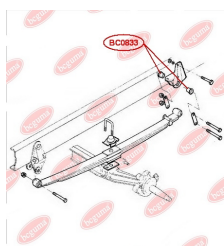

BC0833

LEAF SPRING BUSHING

www.en.bcguma.ua/auto/BC0833

Part Number:	BC0833
GTIN-13:	4823101805352
Number of other manufacturers (OEMs):	8587681; 504112267
Weight, g:	150
Required amount:	8
Items in Package:	1
External diameter, mm:	41.0
Inner diameter, mm:	16.2
Thickness, mm:	40.0
Material:	Metal / Rubber
That installation:	Back
Party settings:	Left / Right

APPLICABILITY:

IVECO

LEAF SPRING BUSHING

www.en.bcguma.ua/auto/BC0834

Part Number:	BC0834
GTIN-13:	4823101805437
Number of other manufacturers (OEMs):	504077096; 504098045; 98482540
Weight, g:	236
Required amount:	8
Items in Package:	1
External diameter, mm:	46.9
Inner diameter, mm:	16.2
Thickness, mm:	40.0
Material:	Metal / Rubber
That installation:	Back Front
Party settings:	Left / Right

APPLICABILITY:

IVECO

BC0834