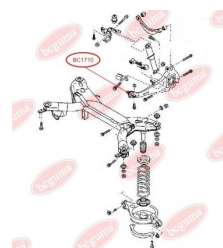

BC1709

CONTROL ARM-/TRAILING ARM BUSH

www.en.bcguma.ua/auto/BC1709

Part Number:	BC1709
GTIN-13:	4823101803822
Number of other manufacturers (OEMs):	GS1D28450A
Weight, g:	169
Required amount:	4
Items in Package:	1
External diameter, mm:	40.0
Inner diameter, mm:	12.0
Thickness, mm:	44.0
Material:	Rubber / metal
That installation:	Back
Party settings:	Left / Right

APPLICABILITY:

MAZDA

CONTROL ARM-/TRAILING ARM BUSH

www.en.bcguma.ua/auto/BC1710

Part Number:	BC1710
GTIN-13:	4823101803839
Number of other manufacturers (OEMs):	G26A28200B; G26A28250B; GJ6A28200K; GJ6A28200G; GJ6A28200J; GJ6A28250K; GJ6A28250G; GJ6A28250J
Weight, g:	631
Required amount:	2
Items in Package:	1
External diameter, mm:	60.5
Inner diameter, mm:	-
Thickness, mm:	148.0
Material:	Rubber / metal
That installation:	Back
Party settings:	Left / Right

APPLICABILITY:

MAZDA

BC1710