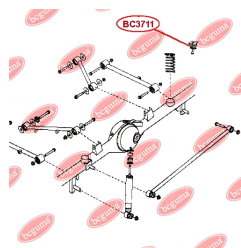

BC3711

CONTROL ARM-/TRAILING ARM BUSH

www.en.bcguma.ua/auto/BC3711

Part Number:	BC3711
GTIN-13:	4823101806571
Number of other manufacturers (OEMs):	2912210K00
Weight, g:	276
Required amount:	2
Items in Package:	1
External diameter, mm:	60.0
Inner diameter, mm:	27.0
Thickness, mm:	75.0
Material:	Rubber / metal
That installation:	Back
Party settings:	Left / Right

APPLICABILITY:

GREAT WALL

RUBBER BUFFER, SUSPENSION

www.en.bcguma.ua/auto/BC3712

Part Number:	BC3712
GTIN-13:	4823101806373
Number of other manufacturers (OEMs):	1014001709
Weight, g:	98
Required amount:	2
Items in Package:	1
External diameter, mm:	55.0
Inner diameter, mm:	20.0
Thickness, mm:	76.0
Material:	Rubber
That installation:	Front
Party settings:	Left / Right

APPLICABILITY:

GEELY

BC3712