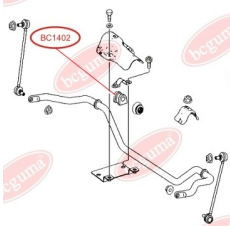

BC1402

STABILISER MOUNTING

www.en.bcguma.ua/auto/BC1402

Part Number:	BC1402
GTIN-13:	4823101803167
Number of other manufacturers (OEMs):	A6393232085
Weight, g:	81
Required amount:	2
Items in Package:	1
External diameter, mm:	43.0
Inner diameter, mm:	26.0
Thickness, mm:	54.0
Material:	Rubber
That installation:	Front
Party settings:	Left / Right

APPLICABILITY:

MERCEDES-BENZ

STABILISER MOUNTING WITH ANTHÉR (BC1398 - 1PC., BC1403 - 2PC.)

www.en.bcguma.ua/auto/BC14021

Part Number:	BC14021
GTIN-13:	4823101803174
Number of other manufacturers (OEMs):	A6393230292; A6393232085
Weight, g:	93
Required amount:	2
Items in Package:	1
External diameter, mm:	43.0
Inner diameter, mm:	26.0
Thickness, mm:	-
Material:	Rubber
That installation:	Front
Party settings:	Left / Right

APPLICABILITY:

MERCEDES-BENZ

BC14021