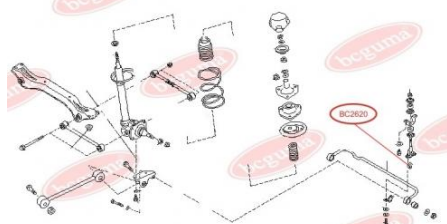

APPLICABILITY:

NISSAN

BC2621**HUB CARRIER BUSHING**www.en.bcguma.ua/auto/BC2621

Part Number:	BC2621
GTIN-13:	4823101805345
Number of other manufacturers (OEMs):	5504531U00; 550450M000; 550452J000
Weight, g:	295
Required amount:	2
Items in Package:	1
External diameter, mm:	60.2
Inner diameter, mm:	12.2
Thickness, mm:	60.0
Material:	Metal / Rubber
That installation:	Back
Party settings:	Left / Right