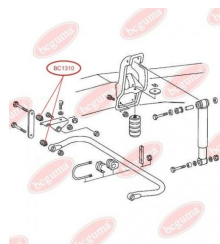

APPLICABILITY:

MERCEDES-BENZ