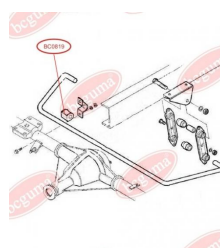

BC0818

STABILISER MOUNTING

www.en.bcguma.ua/auto/BC0818

Part Number:	BC0818
GTIN-13:	4823101801453
Number of other manufacturers (OEMs):	93803961
Weight, g:	42
Required amount:	-
Items in Package:	1
External diameter, mm:	34.0
Inner diameter, mm:	16.0
Thickness, mm:	40.0
Material:	Rubber
That installation:	Back
Party settings:	Left / Right

APPLICABILITY:

IVECO

STABILISER MOUNTING

www.en.bcguma.ua/auto/BC0819

Part Number:	BC0819
GTIN-13:	4823101801460
Number of other manufacturers (OEMs):	8581021
Weight, g:	39
Required amount:	-
Items in Package:	1
External diameter, mm:	34.0
Inner diameter, mm:	18.0
Thickness, mm:	40.0
Material:	Rubber
That installation:	Back
Party settings:	Left / Right

APPLICABILITY:

IVECO

BC0819