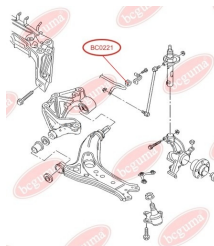

BC0220

CONTROL ARM-/TRAILING ARM BUSH

www.en.bcguma.ua/auto/BC0220

Part Number:	BC0220
GTIN-13:	4823101800371
Number of other manufacturers (OEMs):	5Q0407182; 1K0407182; 1K0407182A
Weight, g:	156
Required amount:	2
Items in Package:	1
External diameter, mm:	39.5
Inner diameter, mm:	12.2
Thickness, mm:	54.0
Material:	Rubber / metal
That installation:	Front
Party settings:	Left / Right

APPLICABILITY:

AUDI, SEAT, SKODA, VW, VW (SVW)

STABILISER MOUNTING

www.en.bcguma.ua/auto/BC0221

Part Number:	BC0221
GTIN-13:	4823101800012
Number of other manufacturers (OEMs):	6Q0411314J; 6Q0411314L; 6Q0411314P
Weight, g:	32
Required amount:	2
Items in Package:	1
External diameter, mm:	33.0
Inner diameter, mm:	16.0
Thickness, mm:	36.0
Material:	Rubber
That installation:	Front
Party settings:	Left / Right

APPLICABILITY:

AUDI, SEAT, SKODA, VW

BC0221