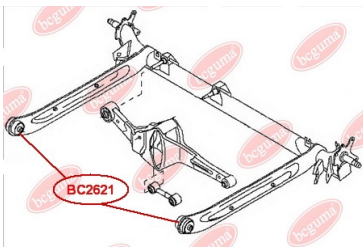

BC2621

HUB CARRIER BUSHING

www.en.bcguma.ua/auto/BC2621

Part Number:	BC2621
GTIN-13:	4823101805345
Number of other manufacturers (OEMs):	5504531U00; 550450M000; 550452J000
Weight, g:	295
Required amount:	2
Items in Package:	1
External diameter, mm:	60.2
Inner diameter, mm:	12.2
Thickness, mm:	60.0
Material:	Metal / Rubber
That installation:	Back
Party settings:	Left / Right

APPLICABILITY:

NISSAN

STABILISER MOUNTING

www.en.bcguma.ua/auto/BC2622

Part Number:	BC2622
GTIN-13:	4823101805536
Number of other manufacturers (OEMs):	546138H518
Weight, g:	37
Required amount:	2
Items in Package:	1
External diameter, mm:	-
Inner diameter, mm:	17.5
Thickness, mm:	38.0
Material:	Rubber
That installation:	Back
Party settings:	Left / Right

BC2622

APPLICABILITY:

NISSAN