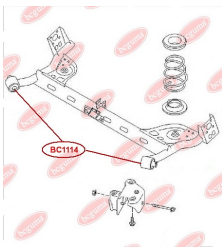

APPLICABILITY:

DACIA, RENAULT

BC1112

BC1114

HUB CARRIER BUSHING

www.en.bcguma.ua/auto/BC1114

Part Number:	BC1114
GTIN-13:	4823101805031
Number of other manufacturers (OEMs):	6001549989; 8200287912; 6001549988; 55501BC64B; 55501EM10B; 555011HA2B; 555011FE0B; 55501EM30A; 555011FC0B; 550451HA0A; 55316AX600; 55501BC61A; 55501BC64A
Weight, g:	347
Required amount:	2
Items in Package:	1
External diameter, mm:	67.0
Inner diameter, mm:	12.2
Thickness, mm:	90.0
Material:	Polyamide / rubber
That installation:	Back
Party settings:	Left / Right