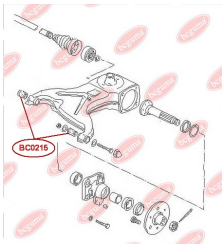

BC0215

MOUNTING, AXLE BEAM

www.en.bcguma.ua/auto/BC0215

Part Number:	BC0215
GTIN-13:	4823101800319
Number of other manufacturers (OEMs):	251501131A
Weight, g:	210
Required amount:	4
Items in Package:	1
External diameter, mm:	47.0
Inner diameter, mm:	12.0
Thickness, mm:	75.0
Material:	Rubber / metal
That installation:	Back
Party settings:	Left / Right

APPLICABILITY:

VW

STABILISER MOUNTING

www.en.bcguma.ua/auto/BC0216

Part Number:	BC0216
GTIN-13:	4823101800326
Number of other manufacturers (OEMs):	7D1411041; 701411041
Weight, g:	30
Required amount:	2
Items in Package:	1
External diameter, mm:	-
Inner diameter, mm:	22.5
Thickness, mm:	30.0
Material:	Rubber
That installation:	Front
Party settings:	Left / Right

APPLICABILITY:

VW

BC0216