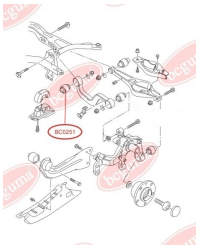

APPLICABILITY:

VW

**BC0248**

BC0249**CONTROL ARM-/TRAILING ARM BUSH**www.en.bcguma.ua/auto/BC0249

Part Number:	BC0249
GTIN-13:	4823101800616
Number of other manufacturers (OEMs):	1K0505311AB; 1K0505311AA; 1K0505171B; 1K0505171C; 1K0505173C; 1K0505371
Weight, g:	95
Required amount:	2
Items in Package:	1
External diameter, mm:	42.4
Inner diameter, mm:	12.0
Thickness, mm:	60.0
Material:	Rubber / metal
That installation:	Back
Party settings:	Left / Right

APPLICABILITY:

AUDI, SEAT, SKODA, VW

**CONTROL ARM-/TRAILING ARM BUSH**www.en.bcguma.ua/auto/BC0250

Part Number:	BC0250
GTIN-13:	4823101800623
Number of other manufacturers (OEMs):	5Q0505323C; 1K0505323N; 1K0505323H; 1K0505323G; 1K0505323D; 1K0505203A
Weight, g:	127
Required amount:	2
Items in Package:	1
External diameter, mm:	38.5
Inner diameter, mm:	14.0
Thickness, mm:	45.0
Material:	Rubber / metal
That installation:	Back
Party settings:	Left / Right

APPLICABILITY:

AUDI, SEAT, SKODA, VW

BC0250

BC0251**CONTROL ARM-/TRAILING ARM BUSH**

www.en.bcguma.ua/auto/BC0251

Part Number:	BC0251
GTIN-13:	4823101800630
Number of other manufacturers (OEMs):	5Q0505323C; 1K0505323N; 1K0505323H; 1K0505323G; 1K0505323D; 1K0505203A; 1K0505279A
Weight, g:	73
Required amount:	2
Items in Package:	1
External diameter, mm:	39.0
Inner diameter, mm:	12.0
Thickness, mm:	45.0
Material:	Rubber / metal
That installation:	Back Top
Party settings:	Left / Right