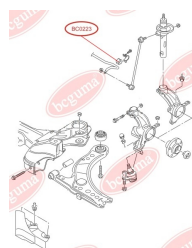

STABILISER MOUNTING

www.en.bcguma.ua/auto/BC0223

Part Number:	BC0223
GTIN-13:	4823101800395
Number of other manufacturers (OEMs):	6Q0411314R; 6Q0411314N; 6Q0411314E
Weight, g:	30
Required amount:	2
Items in Package:	1
External diameter, mm:	33.0
Inner diameter, mm:	18.0
Thickness, mm:	36.0
Material:	Rubber
That installation:	Front
Party settings:	Left / Right