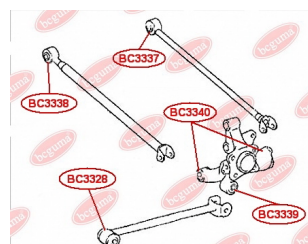

APPLICABILITY:

LEXUS, TOYOTA

BC3338