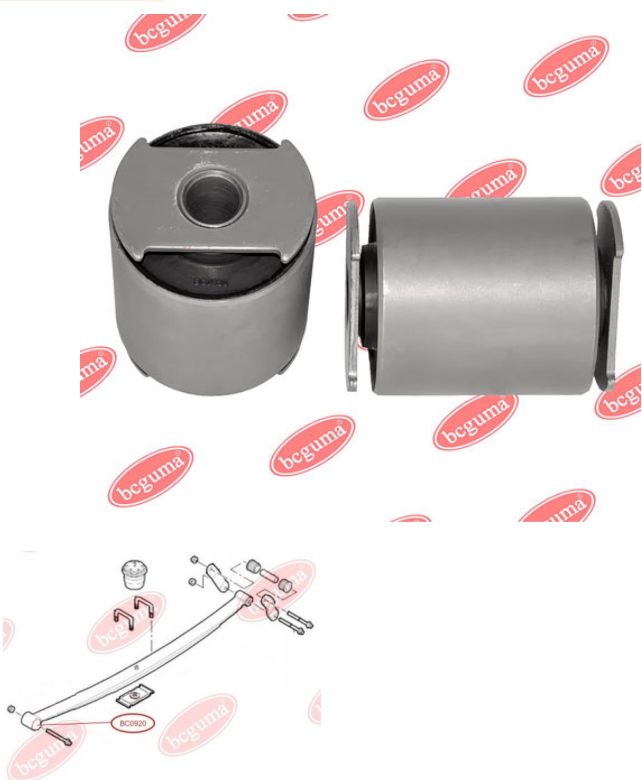

LEAF SPRING BUSHING

www.en.bcguma.ua/auto/BC0920

Part Number:	BC0920
GTIN-13:	4823101801798
Number of other manufacturers (OEMs):	13527988
Weight, g:	669
Required amount:	-
Items in Package:	1
External diameter, mm:	65.5
Inner diameter, mm:	16.0
Thickness, mm:	87.0
Material:	Rubber / metal
That installation:	Back Front
Party settings:	Left / Right

APPLICABILITY:

FIAT