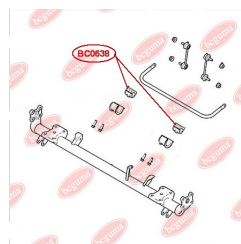

APPLICABILITY:

FORD

BC0638