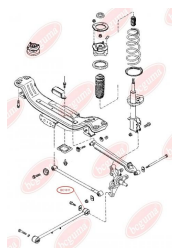

APPLICABILITY:

MAZDA