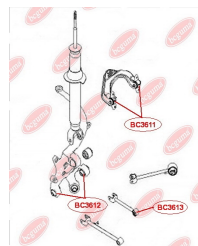

APPLICABILITY:

CHEVROLET

BC3613