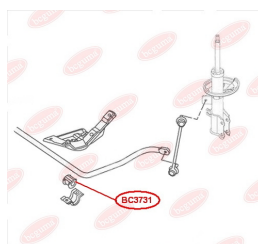

ANTI-ROLL BAR BUSHING KIT

www.en.bcguma.ua/auto/BC3731

Part Number:	BC3731
GTIN-13:	4823101806489
Number of other manufacturers (OEMs):	140057818001
Weight, g:	33
Required amount:	2
Items in Package:	1
External diameter, mm:	32.0
Inner diameter, mm:	25.0
Thickness, mm:	39.0
Material:	Rubber
That installation:	Front
Party settings:	Left / Right