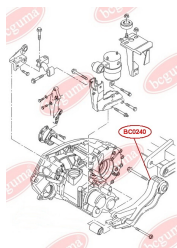

APPLICABILITY:

VW

BC0239

BC0240

MOUNTING, MANUAL TRANSMISSION

www.en.bcguma.ua/auto/BC0240

Part Number:	BC0240
GTIN-13:	4823101800562
Number of other manufacturers (OEMs):	701399207B
Weight, g:	306
Required amount:	1
Items in Package:	1
External diameter, mm:	64.0
Inner diameter, mm:	16.0
Thickness, mm:	90.0
Material:	Polyamide / rubber / metal
That installation:	Back Front
Party settings:	-