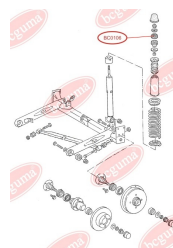

APPLICABILITY:

AUDI, SEAT, SKODA, VW

BC0104

BC0105**BEARING RING, LOWER BUSHING**www.en.bcguma.ua/auto/BC0105

Part Number:	BC0105
GTIN-13:	4823101800067
Number of other manufacturers (OEMs):	811512333A
Weight, g:	42
Required amount:	2
Items in Package:	1
External diameter, mm:	48.0
Inner diameter, mm:	10.0
Thickness, mm:	32.0
Material:	Rubber
That installation:	Back
Party settings:	Left / Right

**APPLICABILITY:**

AUDI

BEARING RING, UPPER BUSHINGwww.en.bcguma.ua/auto/BC0106

Part Number:	BC0106
GTIN-13:	4823101800074
Number of other manufacturers (OEMs):	811512335A
Weight, g:	33
Required amount:	2
Items in Package:	1
External diameter, mm:	48.0
Inner diameter, mm:	10.0
Thickness, mm:	21.0
Material:	Rubber
That installation:	Back
Party settings:	Left / Right

**APPLICABILITY:**

AUDI

BC0106

BC0107**ANTHER OF BALL JOINT**www.en.bcguma.ua/auto/BC0107

Part Number:	BC0107
GTIN-13:	4823101800081
Number of other manufacturers (OEMs):	4D0407509G; 4D0407509J
Weight, g:	5
Required amount:	2
Items in Package:	1
External diameter, mm:	28.0
Inner diameter, mm:	14.0
Thickness, mm:	22.0
Material:	Rubber MBS
That installation:	Front
Party settings:	Left / Right