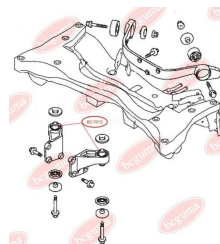

APPLICABILITY:

mitsubishi

BC1913

BC1914**ANTI-ROLL BAR BUSHING KIT**www.en.bcguma.ua/auto/BC1914

Part Number:	BC1914
GTIN-13:	4823101804041
Number of other manufacturers (OEMs):	MN100250
Weight, g:	34
Required amount:	2
Items in Package:	1
External diameter, mm:	-
Inner diameter, mm:	26.0
Thickness, mm:	36.0
Material:	Rubber
That installation:	Front
Party settings:	Left / Right