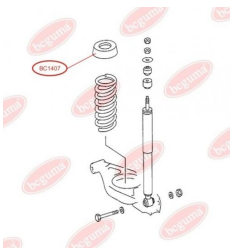

BC1407

RUBBER BUFFER, SUSPENSION

www.en.bcguma.ua/auto/BC1407

Part Number:	BC1407
GTIN-13:	4823101803211
Number of other manufacturers (OEMs):	A2013251144
Weight, g:	144
Required amount:	2
Items in Package:	1
External diameter, mm:	102.0
Inner diameter, mm:	62.0
Thickness, mm:	108.0
Material:	Rubber
That installation:	Back
Party settings:	Left / Right

APPLICABILITY:

MERCEDES-BENZ

BC1408

RUBBER BUFFER, SUSPENSION

www.en.bcguma.ua/auto/BC1408

Part Number:	BC1408
GTIN-13:	4823101803228
Number of other manufacturers (OEMs):	A2013251244
Weight, g:	182
Required amount:	2
Items in Package:	1
External diameter, mm:	102.0
Inner diameter, mm:	62.0
Thickness, mm:	108.0
Material:	Rubber
That installation:	Back
Party settings:	Left / Right

APPLICABILITY:

MERCEDES-BENZ