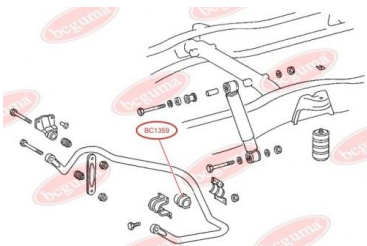

BC1359

STABILISER MOUNTING

www.en.bcguma.ua/auto/BC1359

Part Number:	BC1359
GTIN-13:	4823101802924
Number of other manufacturers (OEMs):	A6683260181
Weight, g:	143
Required amount:	2
Items in Package:	1
External diameter, mm:	58.0
Inner diameter, mm:	41.0
Thickness, mm:	81.0
Material:	Rubber
That installation:	Back
Party settings:	Left / Right

APPLICABILITY:

MERCEDES-BENZ

STABILISER MOUNTING

www.en.bcguma.ua/auto/BC1360

Part Number:	BC1360
GTIN-13:	4823101802931
Number of other manufacturers (OEMs):	A6673260181
Weight, g:	115
Required amount:	2
Items in Package:	1
External diameter, mm:	73.0
Inner diameter, mm:	45.0
Thickness, mm:	80.0
Material:	Rubber
That installation:	Back
Party settings:	Left / Right

APPLICABILITY:

MERCEDES-BENZ

BC1360