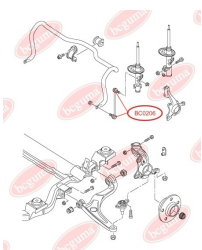

APPLICABILITY:

VW

BC0203

BC0205**ANTHER OF BALL JOINT**www.en.bcguma.ua/auto/BC0205

Part Number:	BC0205
GTIN-13:	4823101800210
Number of other manufacturers (OEMs):	4708300; 251407187B; 251407187A; 4708299; 251407187
Weight, g:	8
Required amount:	2
Items in Package:	1
External diameter, mm:	36.0
Inner diameter, mm:	21.0
Thickness, mm:	25.0
Material:	Rubber MBS
That installation:	Front
Party settings:	Left / Right

APPLICABILITY:

OPEL, SKODA, VAUXHALL, VW

ANTHER OF BALL JOINTwww.en.bcguma.ua/auto/BC02051

Part Number:	BC02051
GTIN-13:	4823101806120
Number of other manufacturers (OEMs):	251407187; 251407187A; 251407187B; 251407187C
Weight, g:	7
Required amount:	4
Items in Package:	1
External diameter, mm:	34.0
Inner diameter, mm:	20.0
Thickness, mm:	25.0
Material:	Rubber
That installation:	Front
Party settings:	Left / Right

APPLICABILITY:

MAZDA, SKODA, VW

BC02051

BC0206**ANTHER OF ROD/STRUT, STABILISER**www.en.bcguma.ua/auto/BC0206

Part Number:	BC0206
GTIN-13:	4823101800227
Number of other manufacturers (OEMs):	31356765933; 4709702; 7H5411317B; 7H5411317A; 7H5411317; 7H0411317; 31356765934
Weight, g:	3
Required amount:	4
Items in Package:	1
External diameter, mm:	26.0
Inner diameter, mm:	12.0
Thickness, mm:	19.0
Material:	Rubber MBS
That installation:	Front
Party settings:	Left / Right