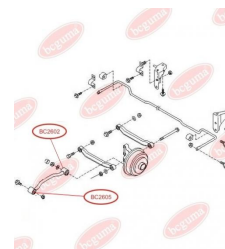

APPLICABILITY:

INFINITI, NISSAN

BC2605