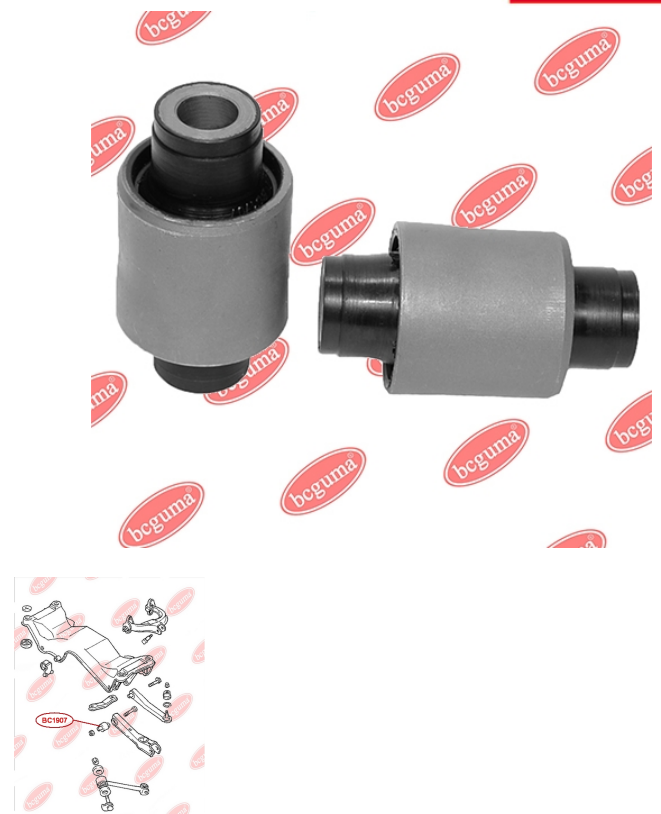

BC1906

CONTROL ARM-/TRAILING ARM BUSH

www.en.bcguma.ua/auto/BC1906

Part Number:	BC1906
GTIN-13:	4823101803969
Number of other manufacturers (OEMs):	MB809239; MR102012; MR244851; MR403464; MN100110
Weight, g:	144
Required amount:	4
Items in Package:	1
External diameter, mm:	35.0
Inner diameter, mm:	12.5
Thickness, mm:	50.0
Material:	Rubber / metal
That installation:	Back Front
Party settings:	Left / Right

APPLICABILITY:

MITSUBISHI, PROTON

CONTROL ARM-/TRAILING ARM BUSH

www.en.bcguma.ua/auto/BC1907

Part Number:	BC1907
GTIN-13:	4823101803976
Number of other manufacturers (OEMs):	MB809170; 0401065
Weight, g:	177
Required amount:	2
Items in Package:	1
External diameter, mm:	36.0
Inner diameter, mm:	12.0
Thickness, mm:	66.0
Material:	Rubber / metal
That installation:	Back
Party settings:	Left / Right

APPLICABILITY:

MITSUBISHI

BC1907