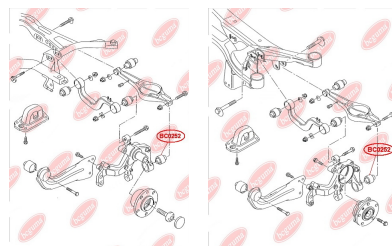

BC0252

CONTROL ARM-/TRAILING ARM BUSH

www.en.bcguma.ua/auto/BC0252

Part Number:	BC0252
GTIN-13:	4823101800647
Number of other manufacturers (OEMs):	1K0505553; 1K0505553A; 3C0505553
Weight, g:	109
Required amount:	2
Items in Package:	1
External diameter, mm:	38.0
Inner diameter, mm:	12.0
Thickness, mm:	50.0
Material:	Rubber / metal
That installation:	Back
Party settings:	Left / Right