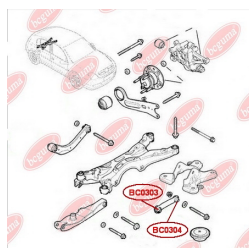

APPLICABILITY:

OPEL, VAUXHALL

BC0304