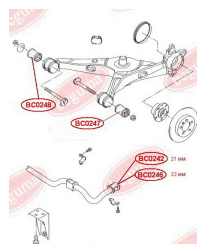

APPLICABILITY:

VW