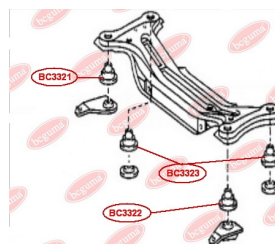

APPLICABILITY:

LEXUS, TOYOTA

BC3323