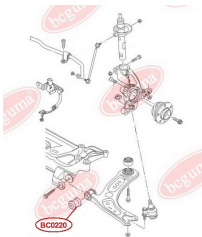

APPLICABILITY:

AUDI, SEAT, SKODA, VW

STABILISER MOUNTINGwww.en.bcguma.ua/auto/BC02191

Part Number:	BC02191
GTIN-13:	4823101800364
Number of other manufacturers (OEMs):	2K3411303B; 3T0411303E; 3T0411303F; 2K3411303; 1K0411303AM; 1K0411303AQ; 1K0411303BK; 2K3411303C
Weight, g:	44
Required amount:	2
Items in Package:	1
External diameter, mm:	45.0
Inner diameter, mm:	22.0
Thickness, mm:	33.0
Material:	Rubber
That installation:	Front
Party settings:	Front axle

APPLICABILITY:

AUDI, SEAT, SKODA, VW

BC02191

BC0220

CONTROL ARM-/TRAILING ARM BUSH

www.en.bcguma.ua/auto/BC0220

Part Number:	BC0220
GTIN-13:	4823101800371
Number of other manufacturers (OEMs):	5Q0407182; 1K0407182; 1K0407182A
Weight, g:	156
Required amount:	2
Items in Package:	1
External diameter, mm:	39.5
Inner diameter, mm:	12.2
Thickness, mm:	54.0
Material:	Rubber / metal
That installation:	Front
Party settings:	Left / Right