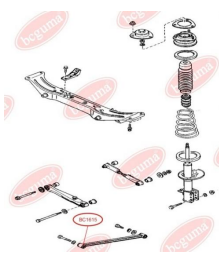

APPLICABILITY:

MAZDA

BC1615

TRACK CONTROL ARM BUSH

www.en.bcguma.ua/auto/BC1615

Part Number:	BC1615
GTIN-13:	4823101803679
Number of other manufacturers (OEMs):	GE6028200; G11628300B
Weight, g:	140
Required amount:	2
Items in Package:	1
External diameter, mm:	41.5
Inner diameter, mm:	10.0
Thickness, mm:	50.0
Material:	Rubber / metal
That installation:	Back
Party settings:	Left / Right