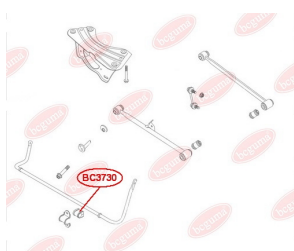

BC3730

ANTI-ROLL BAR BUSHING KIT

www.en.bcguma.ua/auto/BC3730

Part Number:	BC3730
GTIN-13:	4823101806472
Number of other manufacturers (OEMs):	T112916013
Weight, g:	36
Required amount:	2
Items in Package:	1
External diameter, mm:	31.0
Inner diameter, mm:	21.0
Thickness, mm:	40.0
Material:	Rubber
That installation:	Back
Party settings:	Left / Right

APPLICABILITY:

CHERY

BC3731

ANTI-ROLL BAR BUSHING KIT

www.en.bcguma.ua/auto/BC3731

Part Number:	BC3731
GTIN-13:	4823101806489
Number of other manufacturers (OEMs):	140057818001
Weight, g:	33
Required amount:	2
Items in Package:	1
External diameter, mm:	32.0
Inner diameter, mm:	25.0
Thickness, mm:	39.0
Material:	Rubber
That installation:	Front
Party settings:	Left / Right

APPLICABILITY:

GEELY