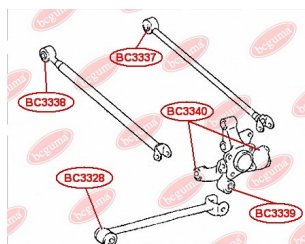

APPLICABILITY:

LEXUS, TOYOTA