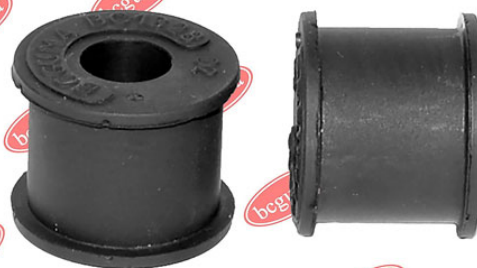

APPLICABILITY:

MERCEDES-BENZ, VW

BC1328