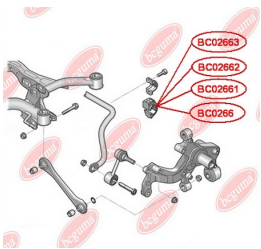

APPLICABILITY:

AUDI, HONDA, SEAT, SKODA, VW

BC02661**ANTI-ROLL BAR BUSHING KIT**www.en.bcguma.ua/auto/BC02661

Part Number:	BC02661
GTIN-13:	4823101806144
Number of other manufacturers (OEMs):	1K0511327AQ
Weight, g:	66
Required amount:	2
Items in Package:	1
External diameter, mm:	46.0
Inner diameter, mm:	17.0
Thickness, mm:	40.0
Material:	Rubber / metal
That installation:	Back
Party settings:	Left / Right

APPLICABILITY:

AUDI, HONDA, SEAT, SKODA, VW

ANTI-ROLL BAR BUSHING KITwww.en.bcguma.ua/auto/BC02662

Part Number:	BC02662
GTIN-13:	4823101806151
Number of other manufacturers (OEMs):	1K0511327AR
Weight, g:	64
Required amount:	2
Items in Package:	1
External diameter, mm:	46.0
Inner diameter, mm:	18.3
Thickness, mm:	40.0
Material:	Rubber / metal
That installation:	Back
Party settings:	Left / Right

APPLICABILITY:

AUDI, HONDA, SEAT, SKODA, VW

BC02662

BC02663**ANTI-ROLL BAR BUSHING KIT**www.en.bcguma.ua/auto/BC02663

Part Number:	BC02663
GTIN-13:	4823101806168
Number of other manufacturers (OEMs):	1K0511327AS
Weight, g:	64
Required amount:	2
Items in Package:	1
External diameter, mm:	46.0
Inner diameter, mm:	19.0
Thickness, mm:	40.0
Material:	Rubber / metal
That installation:	Back
Party settings:	Left / Right