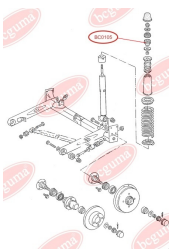

BC0105

BEARING RING, LOWER BUSHING

www.en.bcguma.ua/auto/BC0105

Part Number:	BC0105
GTIN-13:	4823101800067
Number of other manufacturers (OEMs):	811512333A
Weight, g:	42
Required amount:	2
Items in Package:	1
External diameter, mm:	48.0
Inner diameter, mm:	10.0
Thickness, mm:	32.0
Material:	Rubber
That installation:	Back
Party settings:	Left / Right

APPLICABILITY:

AUDI

BEARING RING, UPPER BUSHING

www.en.bcguma.ua/auto/BC0106

Part Number:	BC0106
GTIN-13:	4823101800074
Number of other manufacturers (OEMs):	811512335A
Weight, g:	33
Required amount:	2
Items in Package:	1
External diameter, mm:	48.0
Inner diameter, mm:	10.0
Thickness, mm:	21.0
Material:	Rubber
That installation:	Back
Party settings:	Left / Right