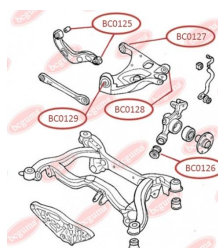

**APPLICABILITY:**

AUDI, SAAB, SEAT, SKODA, VW

**BC0120**

**BC0123****CONTROL ARM-/TRAILING ARM BUSH**[www.en.bcguma.ua/auto/BC0123](http://www.en.bcguma.ua/auto/BC0123)

Part Number:	BC0123
GTIN-13:	4823101805772
Number of other manufacturers (OEMs):	8E0407181B; 8E0407181C; 8E0407181D
Weight, g:	182
Required amount:	2
Items in Package:	1
External diameter, mm:	40.5
Inner diameter, mm:	12.2
Thickness, mm:	37.0
Material:	Metal / Rubber
That installation:	Front
Party settings:	Left / Right

**APPLICABILITY:**

AUDI, SEAT, SKODA, VW

**CONTROL ARM-/TRAILING ARM BUSH**[www.en.bcguma.ua/auto/BC0125](http://www.en.bcguma.ua/auto/BC0125)

Part Number:	BC0125
GTIN-13:	4823101805871
Number of other manufacturers (OEMs):	8E0501541S; 8E0501541Q; 8E0501541J
Weight, g:	191
Required amount:	4
Items in Package:	1
External diameter, mm:	36.4
Inner diameter, mm:	12.2
Thickness, mm:	46.5
Material:	Metal / Rubber
That installation:	Back
Party settings:	Left / Right

**BC0125****APPLICABILITY:**

AUDI, SEAT

**BC0126****CONTROL ARM-/TRAILING ARM BUSH**

[www.en.bcguma.ua/auto/BC0126](http://www.en.bcguma.ua/auto/BC0126)

Part Number:	BC0126
GTIN-13:	4823101806137
Number of other manufacturers (OEMs):	8E0505311T; 8E0505312T; 8E0505311S; 8E0505312S; 8E0505203C; 8E0505203D; 8E0505311AC; 8E0505312AC
Weight, g:	250
Required amount:	2
Items in Package:	1
External diameter, mm:	43.8
Inner diameter, mm:	12.2
Thickness, mm:	60.0
Material:	Rubber / metal
That installation:	Back
Party settings:	Left / Right