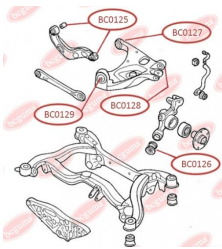

**APPLICABILITY:**

AUDI, SAAB, SEAT, SKODA, VW

**BC0120**

**BC0123****CONTROL ARM-/TRAILING ARM BUSH**[www.en.bcguma.ua/auto/BC0123](http://www.en.bcguma.ua/auto/BC0123)

Part Number:	BC0123
GTIN-13:	4823101805772
Number of other manufacturers (OEMs):	8E0407181B; 8E0407181C; 8E0407181D
Weight, g:	182
Required amount:	2
Items in Package:	1
External diameter, mm:	40.5
Inner diameter, mm:	12.2
Thickness, mm:	37.0
Material:	Metal / Rubber
That installation:	Front
Party settings:	Left / Right

**APPLICABILITY:**

AUDI, SEAT, SKODA, VW

**CONTROL ARM-/TRAILING ARM BUSH**[www.en.bcguma.ua/auto/BC0125](http://www.en.bcguma.ua/auto/BC0125)

Part Number:	BC0125
GTIN-13:	4823101805871
Number of other manufacturers (OEMs):	8E0501541S; 8E0501541Q; 8E0501541J
Weight, g:	191
Required amount:	4
Items in Package:	1
External diameter, mm:	36.4
Inner diameter, mm:	12.2
Thickness, mm:	46.5
Material:	Metal / Rubber
That installation:	Back
Party settings:	Left / Right

**BC0125****APPLICABILITY:**

AUDI, SEAT

**BC0126****CONTROL ARM-/TRAILING ARM BUSH**

[www.en.bcguma.ua/auto/BC0126](http://www.en.bcguma.ua/auto/BC0126)

Part Number:	BC0126
GTIN-13:	4823101806137
Number of other manufacturers (OEMs):	8E0505311T; 8E0505312T; 8E0505311S; 8E0505312S; 8E0505203C; 8E0505203D; 8E0505311AC; 8E0505312AC
Weight, g:	250
Required amount:	2
Items in Package:	1
External diameter, mm:	43.8
Inner diameter, mm:	12.2
Thickness, mm:	60.0
Material:	Rubber / metal
That installation:	Back
Party settings:	Left / Right