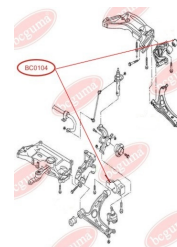

**APPLICABILITY:**

AUDI

**BC0102**

**BC0103****ROD ASSEMBLY BUSH**

[www.en.bcguma.ua/auto/BC0103](http://www.en.bcguma.ua/auto/BC0103)

Part Number:	BC0103
GTIN-13:	4823101800043
Number of other manufacturers (OEMs):	811419801C; 893419802; 811419801E
Weight, g:	30
Required amount:	2
Items in Package:	1
External diameter, mm:	24.5
Inner diameter, mm:	10.0
Thickness, mm:	26.0
Material:	Rubber / metal
That installation:	Front
Party settings:	Left / Right

**APPLICABILITY:**

AUDI, VW

**CONTROL ARM BUSHING - FRONT, REINFORCED, "BAD ROADS"**

[www.en.bcguma.ua/auto/BC0104](http://www.en.bcguma.ua/auto/BC0104)

Part Number:	BC0104
GTIN-13:	4823101800050
Number of other manufacturers (OEMs):	1K0199232J; 1K0199231G; 1K0199231J; 6Q0407183A; 1K0407183E; 6Q0407183; 1K0407183
Weight, g:	140
Required amount:	2
Items in Package:	1
External diameter, mm:	63.5
Inner diameter, mm:	17.5
Thickness, mm:	50.8
Material:	Polymeric material
That installation:	Back Front
Party settings:	Left / Right

**APPLICABILITY:**

AUDI, SEAT, SKODA, VW

**BC0104**

**BC0105****BEARING RING, LOWER BUSHING**[www.en.bcguma.ua/auto/BC0105](http://www.en.bcguma.ua/auto/BC0105)

Part Number:	BC0105
GTIN-13:	4823101800067
Number of other manufacturers (OEMs):	811512333A
Weight, g:	42
Required amount:	2
Items in Package:	1
External diameter, mm:	48.0
Inner diameter, mm:	10.0
Thickness, mm:	32.0
Material:	Rubber
That installation:	Back
Party settings:	Left / Right