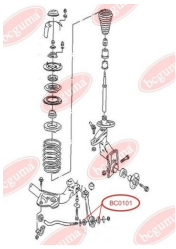

UKRAINIAN

**CAR-PARTS**

MANUFACTURER

**WWW.BCGUMA.UA**

**BC0101****CONTROL ARM-/TRAILING ARM BUSH**[www.en.bcguma.ua/auto/BC0101](http://www.en.bcguma.ua/auto/BC0101)

Part Number:	BC0101
GTIN-13:	4823101800029
Number of other manufacturers (OEMs):	4A0407181A
Weight, g:	97
Required amount:	4
Items in Package:	1
External diameter, mm:	54.0
Inner diameter, mm:	16.0
Thickness, mm:	24.0
Material:	Rubber / metal
That installation:	Front
Party settings:	Left / Right

**APPLICABILITY:**

AUDI

**ROD ASSEMBLY BUSH**[www.en.bcguma.ua/auto/BC0102](http://www.en.bcguma.ua/auto/BC0102)

Part Number:	BC0102
GTIN-13:	4823101800036
Number of other manufacturers (OEMs):	4A0419802A; 4A0419801A
Weight, g:	52
Required amount:	2
Items in Package:	1
External diameter, mm:	29.0
Inner diameter, mm:	12.0
Thickness, mm:	28.0
Material:	Rubber / metal
That installation:	Front
Party settings:	Left / Right