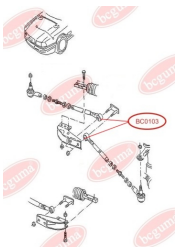

UKRAINIAN

**CAR-PARTS**

MANUFACTURER

**WWW.BCGUMA.UA**

**BC0101****CONTROL ARM-/TRAILING ARM BUSH**[www.en.bcguma.ua/auto/BC0101](http://www.en.bcguma.ua/auto/BC0101)

Part Number:	BC0101
GTIN-13:	4823101800029
Number of other manufacturers (OEMs):	4A0407181A
Weight, g:	97
Required amount:	4
Items in Package:	1
External diameter, mm:	54.0
Inner diameter, mm:	16.0
Thickness, mm:	24.0
Material:	Rubber / metal
That installation:	Front
Party settings:	Left / Right

**APPLICABILITY:**

AUDI

**ROD ASSEMBLY BUSH**[www.en.bcguma.ua/auto/BC0102](http://www.en.bcguma.ua/auto/BC0102)

Part Number:	BC0102
GTIN-13:	4823101800036
Number of other manufacturers (OEMs):	4A0419802A; 4A0419801A
Weight, g:	52
Required amount:	2
Items in Package:	1
External diameter, mm:	29.0
Inner diameter, mm:	12.0
Thickness, mm:	28.0
Material:	Rubber / metal
That installation:	Front
Party settings:	Left / Right

**APPLICABILITY:**

AUDI

**BC0102**

**BC0103****ROD ASSEMBLY BUSH**

[www.en.bcguma.ua/auto/BC0103](http://www.en.bcguma.ua/auto/BC0103)

Part Number:	BC0103
GTIN-13:	4823101800043
Number of other manufacturers (OEMs):	811419801C; 893419802; 811419801E
Weight, g:	30
Required amount:	2
Items in Package:	1
External diameter, mm:	24.5
Inner diameter, mm:	10.0
Thickness, mm:	26.0
Material:	Rubber / metal
That installation:	Front
Party settings:	Left / Right