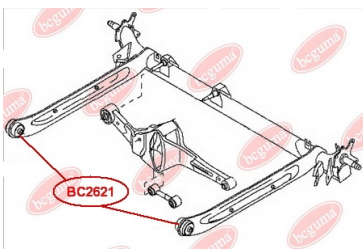

BC2621

HUB CARRIER BUSHING

www.en.bcguma.ua/auto/BC2621

Part Number:	BC2621
GTIN-13:	4823101805345
Number of other manufacturers (OEMs):	5504531U00; 550450M000; 550452J000
Weight, g:	295
Required amount:	2
Items in Package:	1
External diameter, mm:	60.2
Inner diameter, mm:	12.2
Thickness, mm:	60.0
Material:	Metal / Rubber
That installation:	Back
Party settings:	Left / Right

APPLICABILITY:

NISSAN

STABILISER MOUNTING

www.en.bcguma.ua/auto/BC2622

Part Number:	BC2622
GTIN-13:	4823101805536
Number of other manufacturers (OEMs):	546138H518
Weight, g:	37
Required amount:	2
Items in Package:	1
External diameter, mm:	-
Inner diameter, mm:	17.5
Thickness, mm:	38.0
Material:	Rubber
That installation:	Back
Party settings:	Left / Right

APPLICABILITY:

NISSAN

BC2622