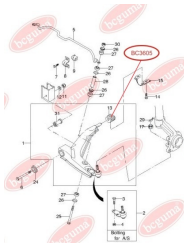

APPLICABILITY:

DAEWOO, MERCEDES-BENZ, OPEL, PEUGEOT,
VAUXHALL

BC3605