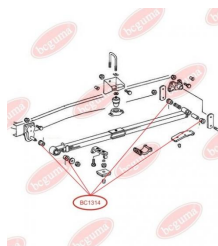

**APPLICABILITY:**

MERCEDES-BENZ

**BC1315****ANTI-ROLL BAR BUSHING KIT**[www.en.bcguma.ua/auto/BC1315](http://www.en.bcguma.ua/auto/BC1315)

Part Number:	BC1315
GTIN-13:	4823101802429
Number of other manufacturers (OEMs):	A6673200073
Weight, g:	74
Required amount:	2
Items in Package:	1
External diameter, mm:	32.5
Inner diameter, mm:	12.0
Thickness, mm:	36.0
Material:	Rubber / metal
That installation:	Back
Party settings:	Left / Right