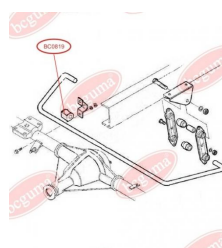

BC0818

STABILISER MOUNTING

www.en.bcguma.ua/auto/BC0818

Part Number:	BC0818
GTIN-13:	4823101801453
Number of other manufacturers (OEMs):	93803961
Weight, g:	42
Required amount:	-
Items in Package:	1
External diameter, mm:	34.0
Inner diameter, mm:	16.0
Thickness, mm:	40.0
Material:	Rubber
That installation:	Back
Party settings:	Left / Right

APPLICABILITY:

IVECO

STABILISER MOUNTING

www.en.bcguma.ua/auto/BC0819

Part Number:	BC0819
GTIN-13:	4823101801460
Number of other manufacturers (OEMs):	8581021
Weight, g:	39
Required amount:	-
Items in Package:	1
External diameter, mm:	34.0
Inner diameter, mm:	18.0
Thickness, mm:	40.0
Material:	Rubber
That installation:	Back
Party settings:	Left / Right

APPLICABILITY:

IVECO

BC0819