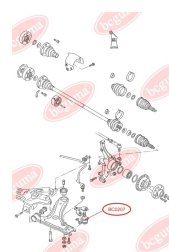

**APPLICABILITY:**

MAZDA, SKODA, VW

**BC02051**

**BC0206****ANTHER OF ROD/STRUT, STABILISER**[www.en.bcguma.ua/auto/BC0206](http://www.en.bcguma.ua/auto/BC0206)

Part Number:	BC0206
GTIN-13:	4823101800227
Number of other manufacturers (OEMs):	31356765933; 4709702; 7H5411317B; 7H5411317A; 7H5411317; 7H0411317; 31356765934
Weight, g:	3
Required amount:	4
Items in Package:	1
External diameter, mm:	26.0
Inner diameter, mm:	12.0
Thickness, mm:	19.0
Material:	Rubber MBS
That installation:	Front
Party settings:	Left / Right

**APPLICABILITY:**

BMW, OPEL, VAUXHALL, VW

**ANTHER OF BALL JOINT**[www.en.bcguma.ua/auto/BC0207](http://www.en.bcguma.ua/auto/BC0207)

Part Number:	BC0207
GTIN-13:	4823101800234
Number of other manufacturers (OEMs):	4708300; 191407365A; 191407365; 4708299; 191407365B
Weight, g:	5
Required amount:	2
Items in Package:	1
External diameter, mm:	28.0
Inner diameter, mm:	12.0
Thickness, mm:	22.0
Material:	Rubber MBS
That installation:	Front
Party settings:	Left / Right

**APPLICABILITY:**

OPEL, SEAT, VAUXHALL, VW

**BC0207**

**BC0208****ANTHER OF BALL JOINT**[www.en.bcguma.ua/auto/BC0208](http://www.en.bcguma.ua/auto/BC0208)

Part Number:	BC0208
GTIN-13:	4823101800241
Number of other manufacturers (OEMs):	251407187A; 251407187B; 251407187; 4708299; 4708300
Weight, g:	7
Required amount:	2
Items in Package:	1
External diameter, mm:	35.0
Inner diameter, mm:	17.0
Thickness, mm:	20.0
Material:	Rubber MBS
That installation:	Front
Party settings:	Left / Right