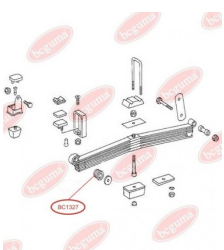

BC1327

BUSH, SPRING SHACKLE

www.en.bcguma.ua/auto/BC1327

Part Number:	BC1327
GTIN-13:	4823101802542
Number of other manufacturers (OEMs):	A6733200150
Weight, g:	205
Required amount:	-
Items in Package:	1
External diameter, mm:	58.0
Inner diameter, mm:	36.0
Thickness, mm:	58.0
Material:	Rubber / metal
That installation:	Back
Party settings:	Left / Right