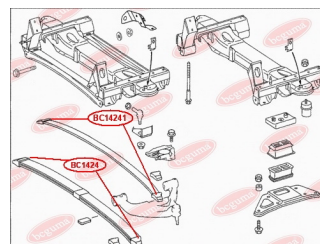

APPLICABILITY:

MERCEDES-BENZ

BC14241