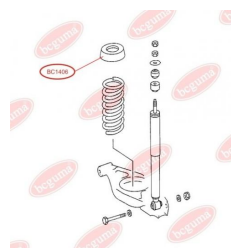

APPLICABILITY:

MERCEDES-BENZ

BC1406