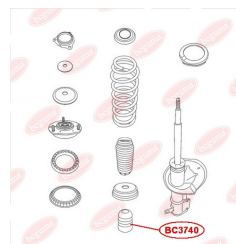

APPLICABILITY:

CHERY

BC3740