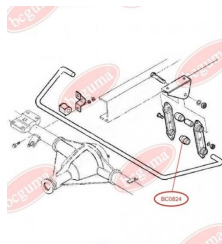

APPLICABILITY:

IVECO

BC0824