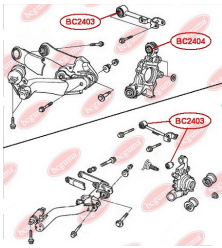

BC2403

CONTROL ARM-/TRAILING ARM BUSH

www.en.bcguma.ua/auto/BC2403

Part Number:	BC2403
GTIN-13:	4823101805086
Number of other manufacturers (OEMs):	52390SWAA00; 52390S7A000; 52390S9A981; 52400S9A981; 52395S5A004
Weight, g:	210
Required amount:	2
Items in Package:	1
External diameter, mm:	42.3
Inner diameter, mm:	12.0
Thickness, mm:	47.0
Material:	Metal / Rubber
That installation:	Back
Party settings:	Left / Right

APPLICABILITY:

HONDA

CONTROL ARM-/TRAILING ARM BUSH

www.en.bcguma.ua/auto/BC2404

Part Number:	BC2404
GTIN-13:	4823101805093
Number of other manufacturers (OEMs):	52350SEA000
Weight, g:	215
Required amount:	4
Items in Package:	1
External diameter, mm:	42.3
Inner diameter, mm:	12.0
Thickness, mm:	50.0
Material:	Metal / Rubber
That installation:	Back
Party settings:	Left / Right

APPLICABILITY:

HONDA

BC2404