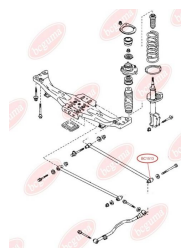

APPLICABILITY:

MAZDA

BC1513