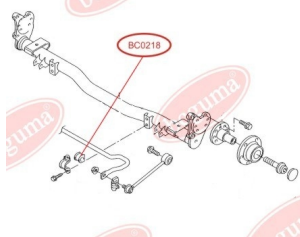

APPLICABILITY:

VW

BC0218