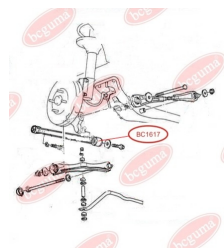

**APPLICABILITY:**

MAZDA

**BC1621****ANTI-ROLL BAR BUSHING KIT**[www.en.bcguma.ua/auto/BC1621](http://www.en.bcguma.ua/auto/BC1621)

Part Number:	BC1621
GTIN-13:	4823101803709
Number of other manufacturers (OEMs):	G03034156
Weight, g:	28
Required amount:	2
Items in Package:	1
External diameter, mm:	31.0
Inner diameter, mm:	16.5
Thickness, mm:	38.5
Material:	Rubber
That installation:	Back
Party settings:	Left / Right