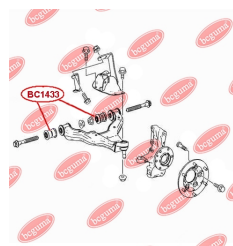

CONTROL ARM-/TRAILING ARM BUSH

www.en.bcguma.ua/auto/BC1433

Part Number:	BC1433
GTIN-13:	4823101805895
Number of other manufacturers (OEMs):	A9063330014; 2E0407523
Weight, g:	362
Required amount:	4
Items in Package:	1
External diameter, mm:	52.3
Inner diameter, mm:	14.2
Thickness, mm:	74.0
Material:	Rubber / metal
That installation:	Front
Party settings:	Left / Right