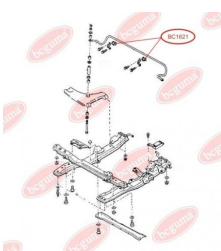

**APPLICABILITY:**

MAZDA

**BC1621****ANTI-ROLL BAR BUSHING KIT**[www.en.bcguma.ua/auto/BC1621](http://www.en.bcguma.ua/auto/BC1621)

Part Number:	BC1621
GTIN-13:	4823101803709
Number of other manufacturers (OEMs):	G03034156
Weight, g:	28
Required amount:	2
Items in Package:	1
External diameter, mm:	31.0
Inner diameter, mm:	16.5
Thickness, mm:	38.5
Material:	Rubber
That installation:	Back
Party settings:	Left / Right