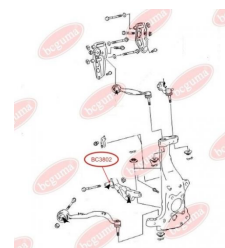

APPLICABILITY:

LEXUS

BC3802