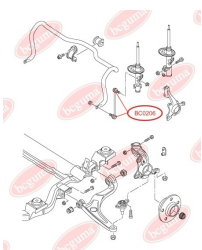

## BC0203

**BC0205****ANTHER OF BALL JOINT**[www.en.bcguma.ua/auto/BC0205](http://www.en.bcguma.ua/auto/BC0205)

Part Number:	BC0205
GTIN-13:	4823101800210
Number of other manufacturers (OEMs):	4708300; 251407187B; 251407187A; 4708299; 251407187
Weight, g:	8
Required amount:	2
Items in Package:	1
External diameter, mm:	36.0
Inner diameter, mm:	21.0
Thickness, mm:	25.0
Material:	Rubber MBS
That installation:	Front
Party settings:	Left / Right

**APPLICABILITY:**

OPEL, SKODA, VAUXHALL, VW

**ANTHER OF BALL JOINT**[www.en.bcguma.ua/auto/BC02051](http://www.en.bcguma.ua/auto/BC02051)

Part Number:	BC02051
GTIN-13:	4823101806120
Number of other manufacturers (OEMs):	251407187; 251407187A; 251407187B; 251407187C
Weight, g:	7
Required amount:	4
Items in Package:	1
External diameter, mm:	34.0
Inner diameter, mm:	20.0
Thickness, mm:	25.0
Material:	Rubber
That installation:	Front
Party settings:	Left / Right

**APPLICABILITY:**

MAZDA, SKODA, VW

**BC02051**

**BC0206****ANTHER OF ROD/STRUT, STABILISER**[www.en.bcguma.ua/auto/BC0206](http://www.en.bcguma.ua/auto/BC0206)

Part Number:	BC0206
GTIN-13:	4823101800227
Number of other manufacturers (OEMs):	31356765933; 4709702; 7H5411317B; 7H5411317A; 7H5411317; 7H0411317; 31356765934
Weight, g:	3
Required amount:	4
Items in Package:	1
External diameter, mm:	26.0
Inner diameter, mm:	12.0
Thickness, mm:	19.0
Material:	Rubber MBS
That installation:	Front
Party settings:	Left / Right