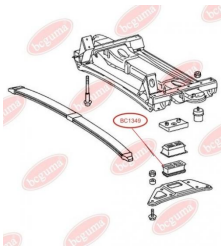

BC1349

RUBBER BUFFER, SUSPENSION

www.en.bcguma.ua/auto/BC1349

Part Number:	BC1349
GTIN-13:	4823101802788
Number of other manufacturers (OEMs):	A9013222119
Weight, g:	128
Required amount:	2
Items in Package:	1
External diameter, mm:	-
Inner diameter, mm:	-
Thickness, mm:	35.0
Material:	Rubber
That installation:	Front
Party settings:	Left / Right