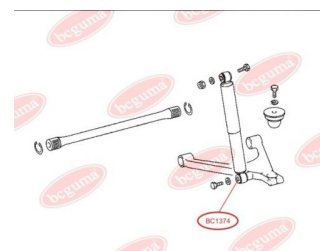

**APPLICABILITY:**

MERCEDES-BENZ

**BC1374**

**BC1394****BUSH, SPRING CARRIER, UNIVERSAL**[www.en.bcguma.ua/auto/BC1394](http://www.en.bcguma.ua/auto/BC1394)

Part Number:	BC1394
GTIN-13:	4823101803082
Number of other manufacturers (OEMs):	A3183220250; A6673220350; A6673220650
Weight, g:	224
Required amount:	2
Items in Package:	1
External diameter, mm:	45.0
Inner diameter, mm:	22.5
Thickness, mm:	84.0
Material:	Rubber / metal
That installation:	Front
Party settings:	Left / Right