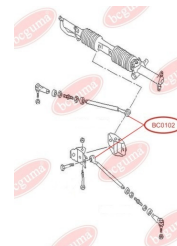

APPLICABILITY:

AUDI