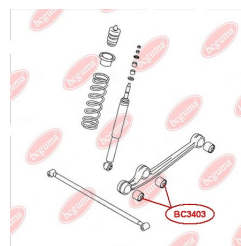

APPLICABILITY:

SUZUKI

BC3403