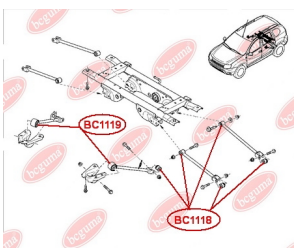

BC1118

CONTROL ARM-/TRAILING ARM BUSH

www.en.bcguma.ua/auto/BC1118

Part Number:	BC1118
GTIN-13:	4823101806199
Number of other manufacturers (OEMs):	8200839124; 8200839121; 8200839119
Weight, g:	91
Required amount:	10
Items in Package:	1
External diameter, mm:	34.0
Inner diameter, mm:	14.1
Thickness, mm:	40.0
Material:	Rubber / metal
That installation:	Back
Party settings:	Left / Right

APPLICABILITY:

DACIA

CONTROL ARM-/TRAILING ARM BUSH

www.en.bcguma.ua/auto/BC1119

Part Number:	BC1119
GTIN-13:	4823101806212
Number of other manufacturers (OEMs):	8200841004; 551107894R
Weight, g:	291
Required amount:	2
Items in Package:	1
External diameter, mm:	52.3
Inner diameter, mm:	14.3
Thickness, mm:	56.0
Material:	Metal / Rubber
That installation:	Back
Party settings:	Left / Right

APPLICABILITY:

DACIA, RENAULT

BC1119