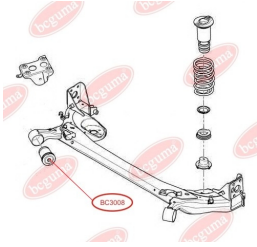

BC3008

HUB CARRIER BUSHING

www.en.bcguma.ua/auto/BC3008

Part Number:	BC3008
GTIN-13:	4823101804508
Number of other manufacturers (OEMs):	51783623; 5131G8
Weight, g:	550
Required amount:	2
Items in Package:	1
External diameter, mm:	68.5
Inner diameter, mm:	12.9
Thickness, mm:	100.0
Material:	Rubber / metal
That installation:	Back
Party settings:	Left / Right

APPLICABILITY:

CITROËN, FIAT, PEUGEOT

SUPPORT OF SHOCK ABSORBER OF FRONT SUSPENSION, REINFORCED "BAD ROADS"

www.en.bcguma.ua/auto/BC3009

Part Number:	BC3009
GTIN-13:	4823101804515
Number of other manufacturers (OEMs):	5038G0; 5038F7; 503885; 503846
Weight, g:	367
Required amount:	2
Items in Package:	1
External diameter, mm:	119.0
Inner diameter, mm:	14.0
Thickness, mm:	30.0
Material:	Rubber / metal
That installation:	Front
Party settings:	Left / Right

APPLICABILITY:

CITROËN, PEUGEOT, SKODA

BC3009