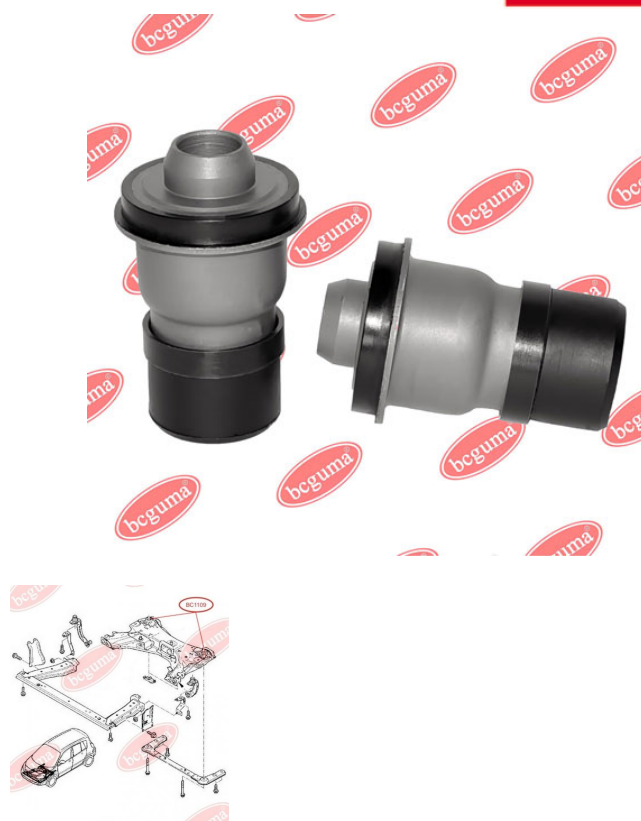

BC1108

PEDAL PAD, BRAKE PEDAL

www.en.bcguma.ua/auto/BC1108

Part Number:	BC1108
GTIN-13:	4823101802887
Number of other manufacturers (OEMs):	8200183752
Weight, g:	25
Required amount:	-
Items in Package:	1
External diameter, mm:	-
Inner diameter, mm:	-
Thickness, mm:	-
Material:	Rubber
That installation:	-
Party settings:	-

APPLICABILITY:

RENAULT

MOUNTING, AXLE BEAM

www.en.bcguma.ua/auto/BC1109

Part Number:	BC1109
GTIN-13:	4823101802115
Number of other manufacturers (OEMs):	54400EN01A; 54400EN000; 54400EW00B; 8200742907; 8200742904; 8200503491; 8200275525; 8200181920; 8200275524
Weight, g:	288
Required amount:	2
Items in Package:	1
External diameter, mm:	41.0
Inner diameter, mm:	16.8
Thickness, mm:	79.5
Material:	Rubber / metal
That installation:	Front
Party settings:	Left / Right

APPLICABILITY:

NISSAN, NISSAN (DONGFENG), RENAULT

BC1109