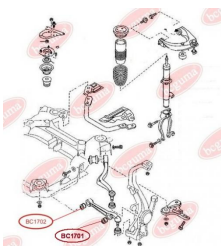

BC1701

TRACK CONTROL ARM BUSH

www.en.bcguma.ua/auto/BC1701

Part Number:	BC1701
GTIN-13:	4823101803723
Number of other manufacturers (OEMs):	GJ6A34710A
Weight, g:	209
Required amount:	2
Items in Package:	1
External diameter, mm:	44.0
Inner diameter, mm:	12.0
Thickness, mm:	49.0
Material:	Rubber / metal
That installation:	Front
Party settings:	Left / Right

APPLICABILITY:

MAZDA, VW

CONTROL ARM-/TRAILING ARM BUSH

www.en.bcguma.ua/auto/BC1702

Part Number:	BC1702
GTIN-13:	4823101803730
Number of other manufacturers (OEMs):	GJ6A34470A; GJ6A34470B
Weight, g:	201
Required amount:	2
Items in Package:	1
External diameter, mm:	40.5
Inner diameter, mm:	12.0
Thickness, mm:	57.0
Material:	Rubber / metal
That installation:	Front
Party settings:	Left / Right

APPLICABILITY:

MAZDA, VW

BC1702