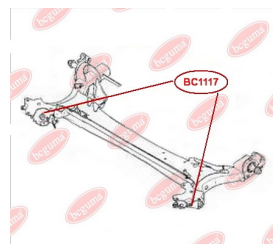

HUB CARRIER BUSHING

www.en.bcguma.ua/auto/BC1117

Part Number:	BC1117
GTIN-13:	4823101805048
Number of other manufacturers (OEMs):	8200038243, 7701479190
Weight, g:	282
Required amount:	2
Items in Package:	1
External diameter, mm:	70.0
Inner diameter, mm:	12.2
Thickness, mm:	90.0
Material:	Polyamide / rubber
That installation:	Back
Party settings:	Left / Right