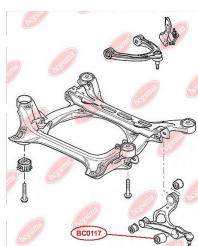

## CONTROL ARM-/TRAILING ARM BUSH

[www.en.bcguma.ua/auto/BC0114](http://www.en.bcguma.ua/auto/BC0114)

Part Number:	BC0114
GTIN-13:	4823101800159
Number of other manufacturers (OEMs):	8E0505172A
Weight, g:	147
Required amount:	12
Items in Package:	1
External diameter, mm:	36.0
Inner diameter, mm:	12.0
Thickness, mm:	30.0
Material:	Rubber / metal
That installation:	Back
Party settings:	Left / Right

### APPLICABILITY:

AUDI, VW

**BC0114**

**BC0115****CONTROL ARM-/TRAILING ARM BUSH**[www.en.bcguma.ua/auto/BC0115](http://www.en.bcguma.ua/auto/BC0115)

Part Number:	BC0115
GTIN-13:	4823101800166
Number of other manufacturers (OEMs):	1K0505541B; 1K0505541C; 1K0505541D; 5Q0505541A
Weight, g:	178
Required amount:	2
Items in Package:	1
External diameter, mm:	61.0
Inner diameter, mm:	12.0
Thickness, mm:	64.0
Material:	Rubber / metal
That installation:	Back
Party settings:	Left / Right

**APPLICABILITY:**

AUDI, SEAT, SKODA, VW

**BC0116****CONTROL ARM-/TRAILING ARM BUSH**[www.en.bcguma.ua/auto/BC0116](http://www.en.bcguma.ua/auto/BC0116)

Part Number:	BC0116
GTIN-13:	4823101805161
Number of other manufacturers (OEMs):	7L0407077; 95534102700; 95534102701; 95534102702
Weight, g:	160
Required amount:	4
Items in Package:	1
External diameter, mm:	40.5
Inner diameter, mm:	10.0
Thickness, mm:	43.0
Material:	Metal / Rubber
That installation:	Front
Party settings:	Left / Right

## CONTROL ARM-/TRAILING ARM BUSH

[www.en.bcguma.ua/auto/BC0117](http://www.en.bcguma.ua/auto/BC0117)

Part Number:	BC0117
GTIN-13:	4823101805642
Number of other manufacturers (OEMs):	7L0412333A; 95534324301
Weight, g:	312
Required amount:	2
Items in Package:	1
External diameter, mm:	46.5
Inner diameter, mm:	14.2
Thickness, mm:	74.0
Material:	Metal / Rubber
That installation:	Front
Party settings:	Left / Right