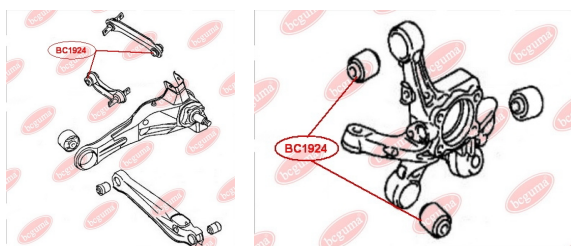

**APPLICABILITY:**

MITSUBISHI, PROTON, VOLVO

**CONTROL ARM-/TRAILING ARM BUSH**[www.en.bcguma.ua/auto/BC1925](http://www.en.bcguma.ua/auto/BC1925)

Part Number:	BC1925
GTIN-13:	4823101805369
Number of other manufacturers (OEMs):	4010A013; 4010A014; 4010A103; 4010A104
Weight, g:	204
Required amount:	4
Items in Package:	1
External diameter, mm:	47.0
Inner diameter, mm:	14.2
Thickness, mm:	52.0
Material:	Metal / Rubber
That installation:	Front
Party settings:	Left / Right