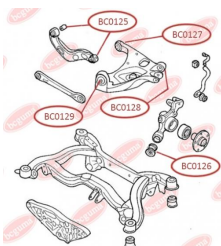

### APPLICABILITY:

AUDI, SAAB, SEAT, SKODA, VW

**BC0120**

**BC0123****CONTROL ARM-/TRAILING ARM BUSH**[www.en.bcguma.ua/auto/BC0123](http://www.en.bcguma.ua/auto/BC0123)

Part Number:	BC0123
GTIN-13:	4823101805772
Number of other manufacturers (OEMs):	8E0407181B; 8E0407181C; 8E0407181D
Weight, g:	182
Required amount:	2
Items in Package:	1
External diameter, mm:	40.5
Inner diameter, mm:	12.2
Thickness, mm:	37.0
Material:	Metal / Rubber
That installation:	Front
Party settings:	Left / Right

**APPLICABILITY:**

AUDI, SEAT, SKODA, VW

**CONTROL ARM-/TRAILING ARM BUSH**[www.en.bcguma.ua/auto/BC0125](http://www.en.bcguma.ua/auto/BC0125)

Part Number:	BC0125
GTIN-13:	4823101805871
Number of other manufacturers (OEMs):	8E0501541S; 8E0501541Q; 8E0501541J
Weight, g:	191
Required amount:	4
Items in Package:	1
External diameter, mm:	36.4
Inner diameter, mm:	12.2
Thickness, mm:	46.5
Material:	Metal / Rubber
That installation:	Back
Party settings:	Left / Right

**BC0125****APPLICABILITY:**

AUDI, SEAT

**BC0126****CONTROL ARM-/TRAILING ARM BUSH**

[www.en.bcguma.ua/auto/BC0126](http://www.en.bcguma.ua/auto/BC0126)

Part Number:	BC0126
GTIN-13:	4823101806137
Number of other manufacturers (OEMs):	8E0505311T; 8E0505312T; 8E0505311S; 8E0505312S; 8E0505203C; 8E0505203D; 8E0505311AC; 8E0505312AC
Weight, g:	250
Required amount:	2
Items in Package:	1
External diameter, mm:	43.8
Inner diameter, mm:	12.2
Thickness, mm:	60.0
Material:	Rubber / metal
That installation:	Back
Party settings:	Left / Right