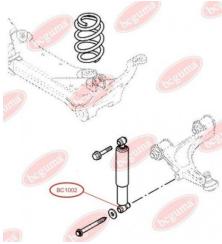

BC1002

SHOCK ABSORBER BUSH

www.en.bcguma.ua/auto/BC1002

Part Number:	BC1002
GTIN-13:	4823101801996
Number of other manufacturers (OEMs):	8200024946; 7700310737; 4402986; 4500240; 5611100QAA
Weight, g:	124
Required amount:	2
Items in Package:	1
External diameter, mm:	35.5
Inner diameter, mm:	14.2
Thickness, mm:	52.0
Material:	Rubber / metal
That installation:	Front
Party settings:	Left / Right

APPLICABILITY:

FORD, NISSAN, OPEL, RENAULT, VAUXHALL

SHOCK ABSORBER BUSH

www.en.bcguma.ua/auto/BC1003

Part Number:	BC1003
GTIN-13:	4823101802009
Number of other manufacturers (OEMs):	4500240; 4402986; 8200024946; 7700310737; 5611100QAA
Weight, g:	45
Required amount:	2
Items in Package:	1
External diameter, mm:	29.0
Inner diameter, mm:	12.0
Thickness, mm:	32.0
Material:	Rubber / metal
That installation:	Front
Party settings:	Left / Right

APPLICABILITY:

FORD, NISSAN, OPEL, RENAULT, VAUXHALL

BC1003