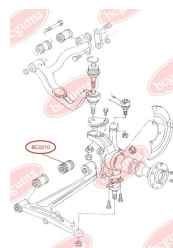

APPLICABILITY:

VW

BC0210