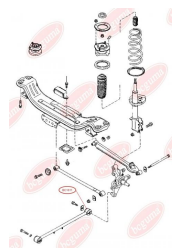

BC1611

TRACK CONTROL ARM BUSH

www.en.bcguma.ua/auto/BC1611

Part Number:	BC1611
GTIN-13:	4823101803631
Number of other manufacturers (OEMs):	GA5R28200; GA2A28200
Weight, g:	142
Required amount:	2
Items in Package:	1
External diameter, mm:	45.0
Inner diameter, mm:	20.0
Thickness, mm:	50.0
Material:	Rubber / metal
That installation:	Back
Party settings:	Left / Right