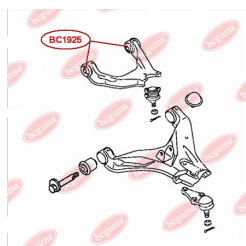

APPLICABILITY:

MITSUBISHI, NISSAN

BC1925