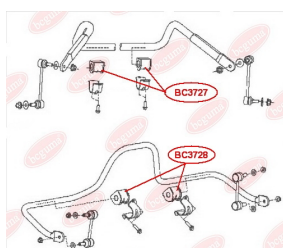

BC3728

ANTI-ROLL BAR BUSHING KIT

www.en.bcguma.ua/auto/BC3728

Part Number:	BC3728
GTIN-13:	4823101806458
Number of other manufacturers (OEMs):	2916012K00
Weight, g:	54
Required amount:	2
Items in Package:	1
External diameter, mm:	36.5
Inner diameter, mm:	17.0
Thickness, mm:	42.0
Material:	Rubber
That installation:	Back
Party settings:	Left / Right

APPLICABILITY:

GREAT WALL

ANTI-ROLL BAR BUSHING KIT

www.en.bcguma.ua/auto/BC3729

Part Number:	BC3729
GTIN-13:	4823101806465
Number of other manufacturers (OEMs):	T112906013
Weight, g:	53
Required amount:	2
Items in Package:	1
External diameter, mm:	36.0
Inner diameter, mm:	20.0
Thickness, mm:	43.0
Material:	Rubber
That installation:	Front
Party settings:	Left / Right

APPLICABILITY:

CHERY

BC3729