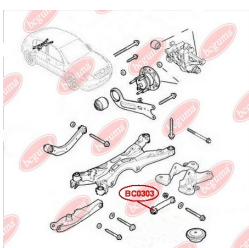

## TRACK CONTROL ARM BUSH

[www.en.bcguma.ua/auto/BC0303](http://www.en.bcguma.ua/auto/BC0303)

Part Number:	BC0303
GTIN-13:	4823101800777
Number of other manufacturers (OEMs):	0423002; 0423032; 13204112; 24428548
Weight, g:	182
Required amount:	2
Items in Package:	1
External diameter, mm:	40.0
Inner diameter, mm:	14.0
Thickness, mm:	47.0
Material:	Metal / Rubber
That installation:	Back
Party settings:	Left / Right