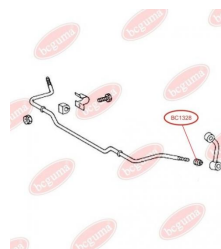

APPLICABILITY:

MERCEDES-BENZ, VW