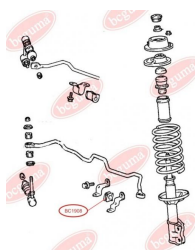

BC1908

STABILISER MOUNTING

www.en.bcguma.ua/auto/BC1908

Part Number:	BC1908
GTIN-13:	4823101803983
Number of other manufacturers (OEMs):	MB808005; MR403965; MB518954
Weight, g:	15
Required amount:	2
Items in Package:	1
External diameter, mm:	-
Inner diameter, mm:	18.7
Thickness, mm:	36.0
Material:	Rubber
That installation:	Front
Party settings:	Left / Right

APPLICABILITY:

MITSUBISHI

CONTROL ARM-/TRAILING ARM BUSH

www.en.bcguma.ua/auto/BC1909

Part Number:	BC1909
GTIN-13:	4823101803990
Number of other manufacturers (OEMs):	MR197915; 4113A062
Weight, g:	152
Required amount:	2
Items in Package:	1
External diameter, mm:	40.0
Inner diameter, mm:	12.0
Thickness, mm:	50.0
Material:	Rubber / metal
That installation:	Back
Party settings:	Left / Right

APPLICABILITY:

MITSUBISHI, PROTON

BC1909