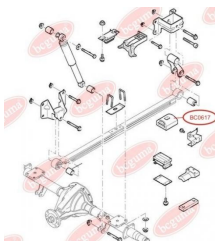

APPLICABILITY:

FORD

**BC0617**

BC0618**CONTROL ARM-/TRAILING ARM BUSH**www.en.bcguma.ua/auto/BC0618

Part Number:	BC0618
GTIN-13:	4823101801149
Number of other manufacturers (OEMs):	YC153069AG; YC153069AF; 4131788; 4041450
Weight, g:	131
Required amount:	2
Items in Package:	1
External diameter, mm:	37.0
Inner diameter, mm:	14.0
Thickness, mm:	67.0
Material:	Rubber / metal
That installation:	Front
Party settings:	Left / Right