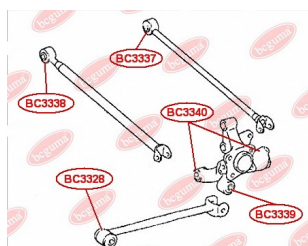

CONTROL ARM-/TRAILING ARM BUSH

www.en.bcguma.ua/auto/BC3338

Part Number:	BC3338
GTIN-13:	4823101805956
Number of other manufacturers (OEMs):	4871048050
Weight, g:	157
Required amount:	2
Items in Package:	1
External diameter, mm:	37.2
Inner diameter, mm:	12.3
Thickness, mm:	55.0
Material:	Rubber / metal
That installation:	Back
Party settings:	Left / Right