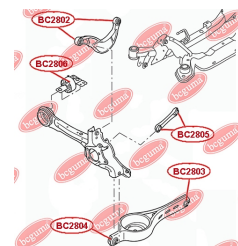

BC2802

CONTROL ARM-/TRAILING ARM BUSH

www.en.bcguma.ua/auto/BC2802

Part Number:	BC2802
GTIN-13:	4823101806205
Number of other manufacturers (OEMs):	6G915500BAA; 6G915500XAA; 6G915500MAD; 6G915500NAD; 6G915500AAC; 30748343; 1387629; 1509830; 1509831; 1457609
Weight, g:	111
Required amount:	4
Items in Package:	1
External diameter, mm:	36.2
Inner diameter, mm:	12.3
Thickness, mm:	35.0
Material:	Metal / Rubber
That installation:	Back
Party settings:	Left / Right

APPLICABILITY:

BMW, FORD, MAZDA, TOYOTA, VOLVO

CONTROL ARM-/TRAILING ARM BUSH

www.en.bcguma.ua/auto/BC2803

Part Number:	BC2803
GTIN-13:	4823101806335
Number of other manufacturers (OEMs):	6G915K652XAE; 1469125; 30760324
Weight, g:	246
Required amount:	2
Items in Package:	1
External diameter, mm:	38.0
Inner diameter, mm:	12.0
Thickness, mm:	55.0
Material:	Rubber / metal
That installation:	Back
Party settings:	Left / Right

APPLICABILITY:

FORD, VOLVO

BC2803