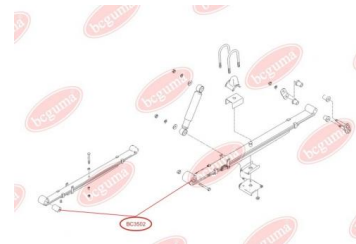

APPLICABILITY:

HYUNDAI, KIA

BC3502