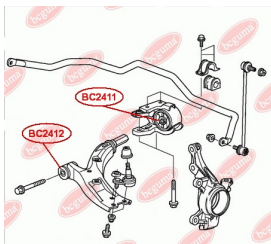

BC2411

CONTROL ARM-/TRAILING ARM BUSH

www.en.bcguma.ua/auto/BC2411

Part Number:	BC2411
GTIN-13:	4823101805529
Number of other manufacturers (OEMs):	51395SWAE01
Weight, g:	210
Required amount:	2
Items in Package:	1
External diameter, mm:	70.5
Inner diameter, mm:	19.0
Thickness, mm:	50.0
Material:	Polymer/Rubber/Metal
That installation:	Front
Party settings:	Left / Right

APPLICABILITY:

HONDA

BC2412

CONTROL ARM-/TRAILING ARM BUSH

www.en.bcguma.ua/auto/BC2412

Part Number:	BC2412
GTIN-13:	4823101805000
Number of other manufacturers (OEMs):	51350SWAE01
Weight, g:	183
Required amount:	2
Items in Package:	1
External diameter, mm:	41.5
Inner diameter, mm:	14.3
Thickness, mm:	61.0
Material:	Rubber / metal
That installation:	Front
Party settings:	Left / Right

APPLICABILITY:

HONDA