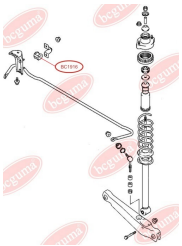

BC1916

ANTI-ROLL BAR BUSHING KIT

www.en.bcguma.ua/auto/BC1916

Part Number:	BC1916
GTIN-13:	4823101804065
Number of other manufacturers (OEMs):	MR403775
Weight, g:	26
Required amount:	2
Items in Package:	1
External diameter, mm:	29.0
Inner diameter, mm:	16.0
Thickness, mm:	37.0
Material:	Rubber
That installation:	Back
Party settings:	Left / Right