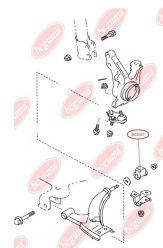

APPLICABILITY:

TOYOTA

BC3301