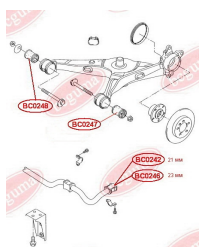

APPLICABILITY:

VW

BC0246

BC0247

CONTROL ARM-/TRAILING ARM BUSH, REINFORCED "BAD ROADS"

www.en.bcguma.ua/auto/BC0247

Part Number:	BC0247
GTIN-13:	4823101800593
Number of other manufacturers (OEMs):	7H0501131A
Weight, g:	370
Required amount:	2
Items in Package:	1
External diameter, mm:	60.0
Inner diameter, mm:	14.0
Thickness, mm:	75.0
Material:	Rubber / metal
That installation:	Back
Party settings:	Left / Right

APPLICABILITY:

VW

CONTROL ARM-/TRAILING ARM BUSH

www.en.bcguma.ua/auto/BC0248

Part Number:	BC0248
GTIN-13:	4823101800609
Number of other manufacturers (OEMs):	7H0501132A
Weight, g:	409
Required amount:	2
Items in Package:	1
External diameter, mm:	60.0
Inner diameter, mm:	14.0
Thickness, mm:	75.0
Material:	Rubber / metal
That installation:	Back
Party settings:	Left / Right