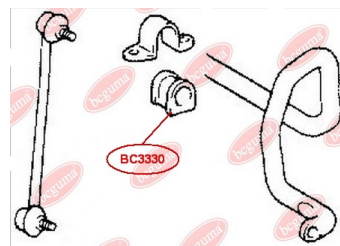

ANTI-ROLL BAR BUSHING KIT

www.en.bcguma.ua/auto/BC3330

Part Number:	BC3330
GTIN-13:	4823101805857
Number of other manufacturers (OEMs):	4881533100
Weight, g:	42
Required amount:	2
Items in Package:	1
External diameter, mm:	35.0
Inner diameter, mm:	23.0
Thickness, mm:	41.0
Material:	Rubber
That installation:	Front
Party settings:	Left / Right