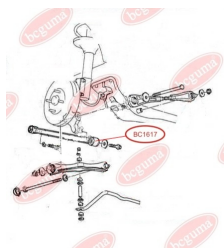

TRACK CONTROL ARM BUSH

www.en.bcguma.ua/auto/BC1617

Part Number:	BC1617
GTIN-13:	4823101803693
Number of other manufacturers (OEMs):	B45528200A; B45528200B
Weight, g:	87
Required amount:	2
Items in Package:	1
External diameter, mm:	41.5
Inner diameter, mm:	20.0
Thickness, mm:	50.0
Material:	Rubber / metal
That installation:	Back
Party settings:	Left / Right