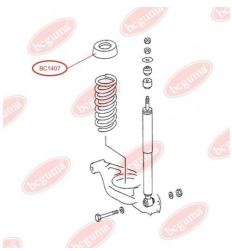

BC1407

RUBBER BUFFER, SUSPENSION

www.en.bcguma.ua/auto/BC1407

Part Number:	BC1407
GTIN-13:	4823101803211
Number of other manufacturers (OEMs):	A2013251144
Weight, g:	144
Required amount:	2
Items in Package:	1
External diameter, mm:	102.0
Inner diameter, mm:	62.0
Thickness, mm:	108.0
Material:	Rubber
That installation:	Back
Party settings:	Left / Right

APPLICABILITY:

MERCEDES-BENZ

BC1408

RUBBER BUFFER, SUSPENSION

www.en.bcguma.ua/auto/BC1408

Part Number:	BC1408
GTIN-13:	4823101803228
Number of other manufacturers (OEMs):	A2013251244
Weight, g:	182
Required amount:	2
Items in Package:	1
External diameter, mm:	102.0
Inner diameter, mm:	62.0
Thickness, mm:	108.0
Material:	Rubber
That installation:	Back
Party settings:	Left / Right

APPLICABILITY:

MERCEDES-BENZ