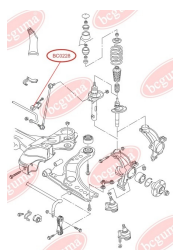

BC0228

STABILISER MOUNTING

www.en.bcguma.ua/auto/BC0228

Part Number:	BC0228
GTIN-13:	4823101800449
Number of other manufacturers (OEMs):	1J0411314P
Weight, g:	23
Required amount:	2
Items in Package:	1
External diameter, mm:	34.0
Inner diameter, mm:	20.0
Thickness, mm:	25.0
Material:	Rubber
That installation:	Front
Party settings:	Left / Right