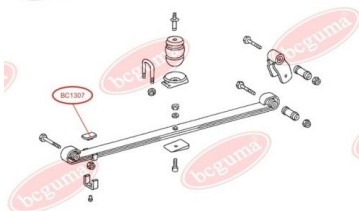

APPLICABILITY:

MERCEDES-BENZ

BC1307

BC1308**BUSHING, LEAF SPRING**

www.en.bcguma.ua/auto/BC1308

Part Number:	BC1308
GTIN-13:	4823101802368
Number of other manufacturers (OEMs):	A6703200344
Weight, g:	374
Required amount:	2
Items in Package:	1
External diameter, mm:	58.0
Inner diameter, mm:	36.0
Thickness, mm:	86.5
Material:	Rubber / metal
That installation:	Back
Party settings:	Behind