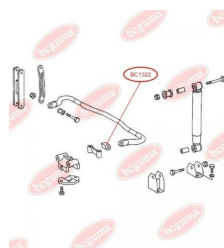

BC1321

BUFFER, SPRING EYE

www.en.bcguma.ua/auto/BC1321

Part Number:	BC1321
GTIN-13:	4823101802481
Number of other manufacturers (OEMs):	A6743250044; A6743250244
Weight, g:	105
Required amount:	4
Items in Package:	1
External diameter, mm:	-
Inner diameter, mm:	-
Thickness, mm:	-
Material:	Rubber / metal
That installation:	Front
Party settings:	Left / Right

APPLICABILITY:

MERCEDES-BENZ

ANTI-ROLL BAR BUSHING KIT

www.en.bcguma.ua/auto/BC1322

Part Number:	BC1322
GTIN-13:	4823101802498
Number of other manufacturers (OEMs):	A6733230385
Weight, g:	174
Required amount:	2
Items in Package:	1
External diameter, mm:	-
Inner diameter, mm:	28.0
Thickness, mm:	-
Material:	Rubber
That installation:	Front
Party settings:	Left / Right

APPLICABILITY:

MERCEDES-BENZ

BC1322