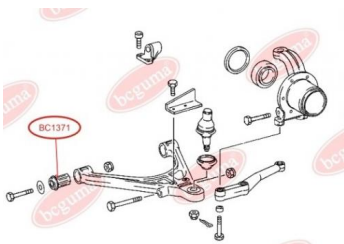

BC1371

CONTROL ARM-/TRAILING ARM BUSH

www.en.bcguma.ua/auto/BC1371

Part Number:	BC1371
GTIN-13:	4823101803044
Number of other manufacturers (OEMs):	A6313300075
Weight, g:	164
Required amount:	4
Items in Package:	1
External diameter, mm:	34.0
Inner diameter, mm:	16.0
Thickness, mm:	55.0
Material:	Rubber / metal
That installation:	Front
Party settings:	Left / Right