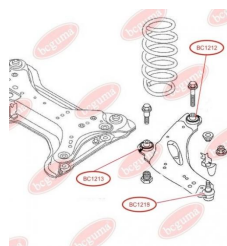

BC1219

ANTHER OF BALL JOINT

www.en.bcguma.ua/auto/BC1219

Part Number:	BC1219
GTIN-13:	4823101805932
Number of other manufacturers (OEMs):	7701477385
Weight, g:	7
Required amount:	2
Items in Package:	1
External diameter, mm:	33.0
Inner diameter, mm:	17.0
Thickness, mm:	24.0
Material:	Rubber
That installation:	Front
Party settings:	Left / Right

APPLICABILITY:

NISSAN, OPEL, RENAULT, VAUXHALL