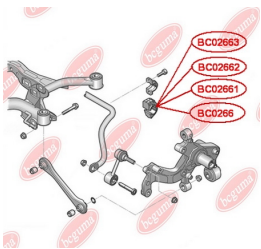

APPLICABILITY:

AUDI, HONDA, SEAT, SKODA, VW

BC02661**ANTI-ROLL BAR BUSHING KIT**www.en.bcguma.ua/auto/BC02661

Part Number:	BC02661
GTIN-13:	4823101806144
Number of other manufacturers (OEMs):	1K0511327AQ
Weight, g:	66
Required amount:	2
Items in Package:	1
External diameter, mm:	46.0
Inner diameter, mm:	17.0
Thickness, mm:	40.0
Material:	Rubber / metal
That installation:	Back
Party settings:	Left / Right

APPLICABILITY:

AUDI, HONDA, SEAT, SKODA, VW

**BC02662****ANTI-ROLL BAR BUSHING KIT**www.en.bcguma.ua/auto/BC02662

Part Number:	BC02662
GTIN-13:	4823101806151
Number of other manufacturers (OEMs):	1K0511327AR
Weight, g:	64
Required amount:	2
Items in Package:	1
External diameter, mm:	46.0
Inner diameter, mm:	18.3
Thickness, mm:	40.0
Material:	Rubber / metal
That installation:	Back
Party settings:	Left / Right

APPLICABILITY:

AUDI, HONDA, SEAT, SKODA, VW

BC02663**ANTI-ROLL BAR BUSHING KIT**www.en.bcguma.ua/auto/BC02663

Part Number:	BC02663
GTIN-13:	4823101806168
Number of other manufacturers (OEMs):	1K0511327AS
Weight, g:	64
Required amount:	2
Items in Package:	1
External diameter, mm:	46.0
Inner diameter, mm:	19.0
Thickness, mm:	40.0
Material:	Rubber / metal
That installation:	Back
Party settings:	Left / Right