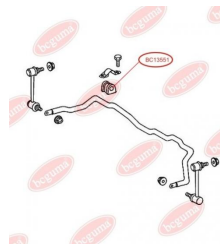

APPLICABILITY:

MERCEDES-BENZ

BC13551