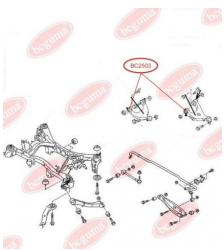

BC2503

CONTROL ARM-/TRAILING ARM BUSH

www.en.bcguma.ua/auto/BC2503

Part Number:	BC2503
GTIN-13:	4823101804225
Number of other manufacturers (OEMs):	20252XA01A; 20252SC010; 20252FG010; 20252SC000; 20252FG000; 20252XA00A
Weight, g:	132
Required amount:	2
Items in Package:	1
External diameter, mm:	34.0
Inner diameter, mm:	12.0
Thickness, mm:	50.0
Material:	Rubber / metal
That installation:	Back
Party settings:	Left / Right

APPLICABILITY:

SUBARU

CONTROL ARM-/TRAILING ARM BUSH

www.en.bcguma.ua/auto/BC2504

Part Number:	BC2504
GTIN-13:	4823101805017
Number of other manufacturers (OEMs):	20204AG000; 20204AG040; 20204AJ000
Weight, g:	227
Required amount:	2
Items in Package:	1
External diameter, mm:	37.5
Inner diameter, mm:	12.2
Thickness, mm:	57.0
Material:	Metal / Rubber
That installation:	Front
Party settings:	Left / Right

APPLICABILITY:

SUBARU

BC2504