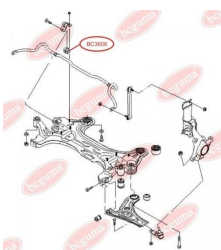

BC3606

STABILISER MOUNTING, REINFORCED "BAD ROADS"

www.en.bcguma.ua/auto/BC3606

Part Number:	BC3606
GTIN-13:	4823101804744
Number of other manufacturers (OEMs):	96653351
Weight, g:	34
Required amount:	2
Items in Package:	1
External diameter, mm:	29.0
Inner diameter, mm:	15.5
Thickness, mm:	40.0
Material:	Rubber
That installation:	Front
Party settings:	Left / Right

APPLICABILITY:

CHEVROLET, DAEWOO

BC3607

STABILISER MOUNTING, REINFORCED "BAD ROADS"

www.en.bcguma.ua/auto/BC3607

Part Number:	BC3607
GTIN-13:	4823101804737
Number of other manufacturers (OEMs):	96839848; 96434540; 96474040; 96474041; 96434541
Weight, g:	66
Required amount:	2
Items in Package:	1
External diameter, mm:	35.5
Inner diameter, mm:	16.0
Thickness, mm:	50.0
Material:	Rubber
That installation:	Front
Party settings:	Left / Right

APPLICABILITY:

CHEVROLET, DAEWOO