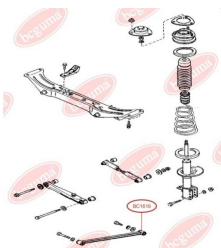

BC1616

TRACK CONTROL ARM BUSH

www.en.bcguma.ua/auto/BC1616

Part Number:	BC1616
GTIN-13:	4823101803686
Number of other manufacturers (OEMs):	G11628300B; GE6028200
Weight, g:	107
Required amount:	2
Items in Package:	1
External diameter, mm:	41.5
Inner diameter, mm:	16.0
Thickness, mm:	50.0
Material:	Rubber / metal
That installation:	Back
Party settings:	Left / Right

APPLICABILITY:

MAZDA

BC1617

TRACK CONTROL ARM BUSH

www.en.bcguma.ua/auto/BC1617

Part Number:	BC1617
GTIN-13:	4823101803693
Number of other manufacturers (OEMs):	B45528200A; B45528200B
Weight, g:	87
Required amount:	2
Items in Package:	1
External diameter, mm:	41.5
Inner diameter, mm:	20.0
Thickness, mm:	50.0
Material:	Rubber / metal
That installation:	Back
Party settings:	Left / Right

APPLICABILITY:

MAZDA