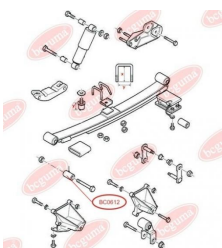

BC0612

BUSHING, LEAF SPRING

www.en.bcguma.ua/auto/BC0612

Part Number:	BC0612
GTIN-13:	4823101801088
Number of other manufacturers (OEMs):	95VB5781AA; 7328510
Weight, g:	370
Required amount:	2
Items in Package:	1
External diameter, mm:	57.0
Inner diameter, mm:	18.0
Thickness, mm:	72.0
Material:	Rubber / metal
That installation:	Back
Party settings:	Left / Right