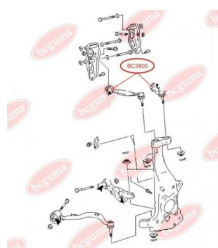

APPLICABILITY:

LEXUS

BC3800