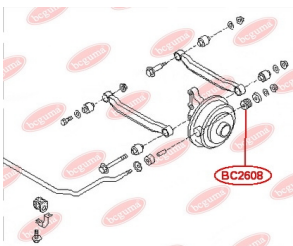

BC2608

ANTI-ROLL BAR BUSHING KIT

www.en.bcguma.ua/auto/BC2608

Part Number:	BC2608
GTIN-13:	4823101804287
Number of other manufacturers (OEMs):	5514850A00
Weight, g:	20
Required amount:	2
Items in Package:	1
External diameter, mm:	40.0
Inner diameter, mm:	18.0
Thickness, mm:	27.5
Material:	Rubber
That installation:	Back
Party settings:	Left / Right

APPLICABILITY:

NISSAN

BC2610

ANTI-ROLL BAR BUSHING KIT

www.en.bcguma.ua/auto/BC2610

Part Number:	BC2610
GTIN-13:	4823101804294
Number of other manufacturers (OEMs):	5461358A10
Weight, g:	29
Required amount:	2
Items in Package:	1
External diameter, mm:	35.0
Inner diameter, mm:	25.0
Thickness, mm:	28.0
Material:	Rubber
That installation:	Front
Party settings:	Left / Right

APPLICABILITY:

NISSAN