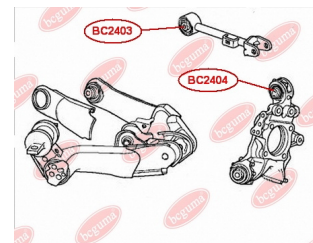

APPLICABILITY:

HONDA

BC2404