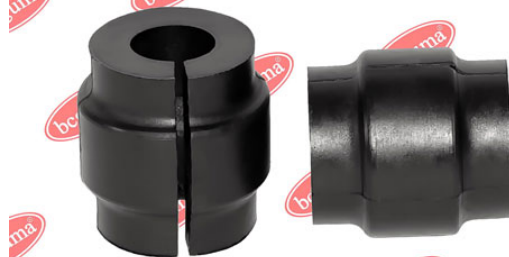

APPLICABILITY:

IVECO

BC0822