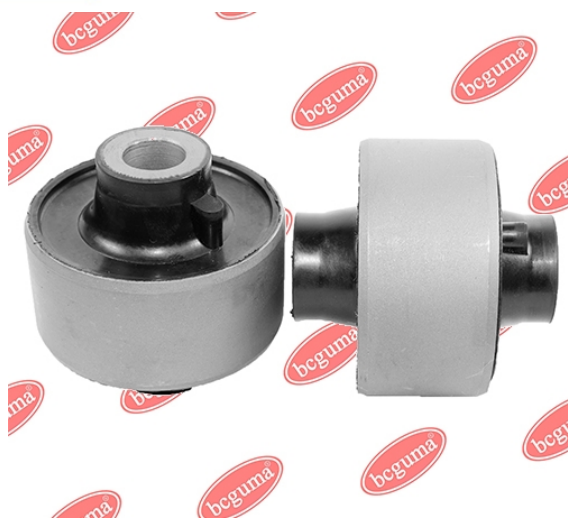

BC3705

CONTROL ARM-/TRAILING ARM BUSH

www.en.bcguma.ua/auto/BC3705

Part Number:	BC3705
GTIN-13:	4823101805291
Number of other manufacturers (OEMs):	T112909080
Weight, g:	288
Required amount:	2
Items in Package:	1
External diameter, mm:	60.5
Inner diameter, mm:	14.2
Thickness, mm:	60.0
Material:	Metal / Rubber
That installation:	Front
Party settings:	Left / Right

APPLICABILITY:

CHERY, TOYOTA

LINK STABILIZER BUSH

www.en.bcguma.ua/auto/BC3706

Part Number:	BC3706
GTIN-13:	4823101806342
Number of other manufacturers (OEMs):	1014001672
Weight, g:	5
Required amount:	8
Items in Package:	1
External diameter, mm:	25.0
Inner diameter, mm:	9.0
Thickness, mm:	12.0
Material:	Rubber
That installation:	Front
Party settings:	Left / Right

APPLICABILITY:

GEELY

BC3706