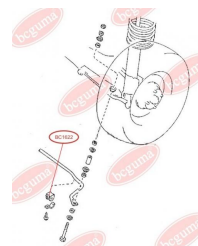

APPLICABILITY:

MAZDA