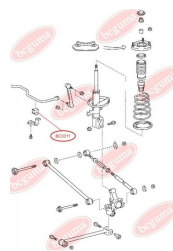

APPLICABILITY:

TOYOTA

BC3311