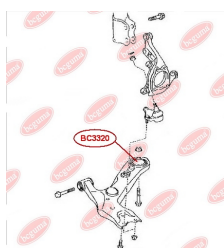

BC3320

CONTROL ARM-/TRAILING ARM BUSH REINFORCED, "BAD ROADS"

www.en.bcguma.ua/auto/BC3320

Part Number:	BC3320
GTIN-13:	4823101805840
Number of other manufacturers (OEMs):	4806842050; 4806942050; 4806842051; 4806942051; 4806828140; 4806928140
Weight, g:	261
Required amount:	2
Items in Package:	1
External diameter, mm:	68.7
Inner diameter, mm:	16.4
Thickness, mm:	60.0
Material:	Metal / Rubber
That installation:	Front
Party settings:	Left / Right

APPLICABILITY:

LEXUS, TOYOTA

HUB CARRIER BUSHING

www.en.bcguma.ua/auto/BC3321

Part Number:	BC3321
GTIN-13:	4823101806014
Number of other manufacturers (OEMs):	5227133030
Weight, g:	315
Required amount:	1
Items in Package:	1
External diameter, mm:	50.6
Inner diameter, mm:	16.4
Thickness, mm:	49.2
Material:	Metal / Rubber
That installation:	Back
Party settings:	Right

APPLICABILITY:

LEXUS, TOYOTA

BC3321