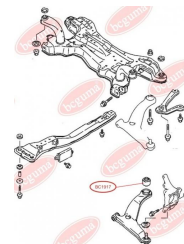

APPLICABILITY:

MITSUBISHI

BC1917