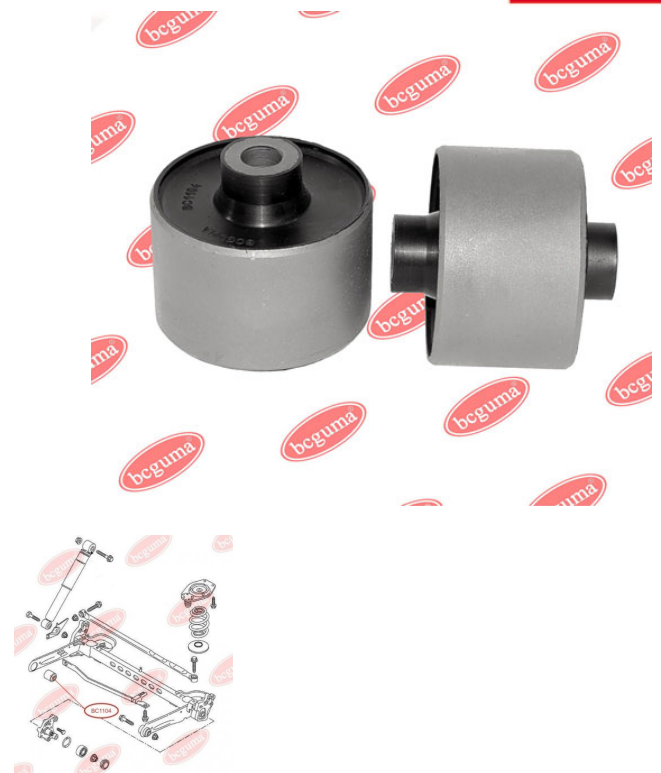

BC11031

**MOUNTING AXLE BEAM (PLASTIC),
REINFORCED "BAD ROADS"**

www.en.bcguma.ua/auto/BC11031

Part Number:	BC11031
GTIN-13:	4823101802054
Number of other manufacturers (OEMs):	8200034395; 8200626965; 8200734588
Weight, g:	394
Required amount:	2
Items in Package:	1
External diameter, mm:	54.3
Inner diameter, mm:	17.0
Thickness, mm:	78.5
Material:	Polyamide / rubber / metal
That installation:	Front
Party settings:	Left / Right

APPLICABILITY:

NISSAN, OPEL, RENAULT, VAUXHALL

HUB CARRIER BUSHING

www.en.bcguma.ua/auto/BC1104

Part Number:	BC1104
GTIN-13:	4823101802061
Number of other manufacturers (OEMs):	8200431675; 5546600QAA; 8200039132; 4412907; 4417121
Weight, g:	446
Required amount:	2
Items in Package:	1
External diameter, mm:	70.0
Inner diameter, mm:	12.5
Thickness, mm:	70.0
Material:	Rubber / metal
That installation:	Back
Party settings:	Left / Right

APPLICABILITY:

NISSAN, OPEL, RENAULT, VAUXHALL

BC1104