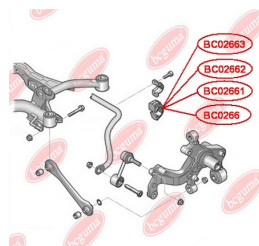

APPLICABILITY:

AUDI, HONDA, SEAT, SKODA, VW

**BC02662****ANTI-ROLL BAR BUSHING KIT**www.en.bcguma.ua/auto/BC02662

Part Number:	BC02662
GTIN-13:	4823101806151
Number of other manufacturers (OEMs):	1K0511327AR
Weight, g:	64
Required amount:	2
Items in Package:	1
External diameter, mm:	46.0
Inner diameter, mm:	18.3
Thickness, mm:	40.0
Material:	Rubber / metal
That installation:	Back
Party settings:	Left / Right

APPLICABILITY:

AUDI, HONDA, SEAT, SKODA, VW

BC02663**ANTI-ROLL BAR BUSHING KIT**www.en.bcguma.ua/auto/BC02663

Part Number:	BC02663
GTIN-13:	4823101806168
Number of other manufacturers (OEMs):	1K0511327AS
Weight, g:	64
Required amount:	2
Items in Package:	1
External diameter, mm:	46.0
Inner diameter, mm:	19.0
Thickness, mm:	40.0
Material:	Rubber / metal
That installation:	Back
Party settings:	Left / Right