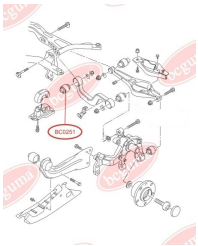

APPLICABILITY:

VW

**BC0248**

BC0249**CONTROL ARM-/TRAILING ARM BUSH**www.en.bcguma.ua/auto/BC0249

Part Number:	BC0249
GTIN-13:	4823101800616
Number of other manufacturers (OEMs):	1K0505311AB; 1K0505311AA; 1K0505171B; 1K0505171C; 1K0505173C; 1K0505371
Weight, g:	95
Required amount:	2
Items in Package:	1
External diameter, mm:	42.4
Inner diameter, mm:	12.0
Thickness, mm:	60.0
Material:	Rubber / metal
That installation:	Back
Party settings:	Left / Right

APPLICABILITY:

AUDI, SEAT, SKODA, VW

**CONTROL ARM-/TRAILING ARM BUSH**www.en.bcguma.ua/auto/BC0250

Part Number:	BC0250
GTIN-13:	4823101800623
Number of other manufacturers (OEMs):	5Q0505323C; 1K0505323N; 1K0505323H; 1K0505323G; 1K0505323D; 1K0505203A
Weight, g:	127
Required amount:	2
Items in Package:	1
External diameter, mm:	38.5
Inner diameter, mm:	14.0
Thickness, mm:	45.0
Material:	Rubber / metal
That installation:	Back
Party settings:	Left / Right

APPLICABILITY:

AUDI, SEAT, SKODA, VW

BC0250

BC0251**CONTROL ARM-/TRAILING ARM BUSH**www.en.bcguma.ua/auto/BC0251

Part Number:	BC0251
GTIN-13:	4823101800630
Number of other manufacturers (OEMs):	5Q0505323C; 1K0505323N; 1K0505323H; 1K0505323G; 1K0505323D; 1K0505203A; 1K0505279A
Weight, g:	73
Required amount:	2
Items in Package:	1
External diameter, mm:	39.0
Inner diameter, mm:	12.0
Thickness, mm:	45.0
Material:	Rubber / metal
That installation:	Back Top
Party settings:	Left / Right