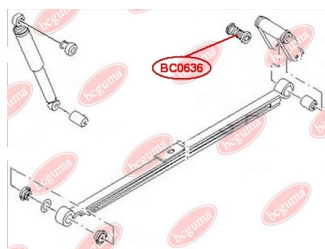

APPLICABILITY:

FORD

BC0636