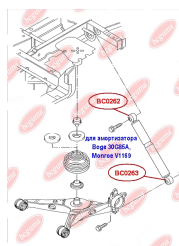

APPLICABILITY:

VW

BC0262