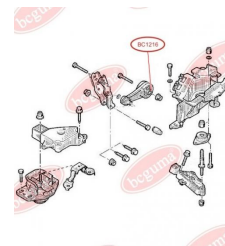

BC1215

HUB CARRIER BUSHING

www.en.bcguma.ua/auto/BC1215

Part Number:	BC1215
GTIN-13:	4823101802245
Number of other manufacturers (OEMs):	4409738; 8200050010; 8200267972; 8200550670; 4412523; 4418066
Weight, g:	209
Required amount:	1
Items in Package:	1
External diameter, mm:	40.0
Inner diameter, mm:	12.0
Thickness, mm:	44.0
Material:	Rubber / metal
That installation:	Back
Party settings:	Right

APPLICABILITY:

OPEL, VAUXHALL

ENGINE MOUNTING

www.en.bcguma.ua/auto/BC1216

Part Number:	BC1216
GTIN-13:	4823101802252
Number of other manufacturers (OEMs):	7700424321; 7700800522
Weight, g:	94
Required amount:	-
Items in Package:	1
External diameter, mm:	54.7
Inner diameter, mm:	10.2
Thickness, mm:	46.0
Material:	Rubber / metal
That installation:	-
Party settings:	Behind

APPLICABILITY:

RENAULT

BC1216