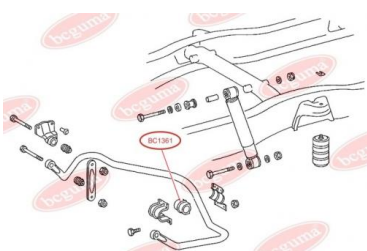

BC1361

STABILISER MOUNTING

www.en.bcguma.ua/auto/BC1361

Part Number:	BC1361
GTIN-13:	4823101802948
Number of other manufacturers (OEMs):	A6673260681
Weight, g:	222
Required amount:	2
Items in Package:	1
External diameter, mm:	80.0
Inner diameter, mm:	45.0
Thickness, mm:	80.0
Material:	Rubber
That installation:	Back
Party settings:	Left / Right

APPLICABILITY:

MERCEDES-BENZ

BC1362

STABILISER MOUNTING

www.en.bcguma.ua/auto/BC1362

Part Number:	BC1362
GTIN-13:	4823101802955
Number of other manufacturers (OEMs):	A6693260081
Weight, g:	190
Required amount:	2
Items in Package:	1
External diameter, mm:	68.0
Inner diameter, mm:	50.0
Thickness, mm:	81.0
Material:	Rubber
That installation:	Back
Party settings:	Left / Right

APPLICABILITY:

MERCEDES-BENZ