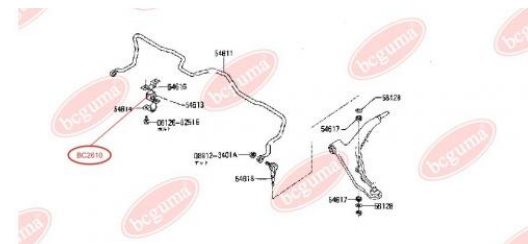

APPLICABILITY:

NISSAN