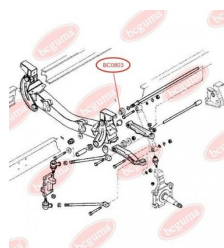

APPLICABILITY:

IVECO