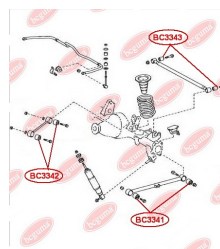

APPLICABILITY:

TOYOTA

BC3342