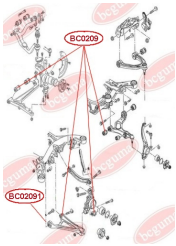

APPLICABILITY:

BMW, OPEL, VAUXHALL, VW

ANTHER OF BALL JOINTwww.en.bcguma.ua/auto/BC0207

Part Number:	BC0207
GTIN-13:	4823101800234
Number of other manufacturers (OEMs):	4708300; 191407365A; 191407365; 4708299; 191407365B
Weight, g:	5
Required amount:	2
Items in Package:	1
External diameter, mm:	28.0
Inner diameter, mm:	12.0
Thickness, mm:	22.0
Material:	Rubber MBS
That installation:	Front
Party settings:	Left / Right

APPLICABILITY:

OPEL, SEAT, VAUXHALL, VW

BC0208**ANTHER OF BALL JOINT**www.en.bcguma.ua/auto/BC0208

Part Number:	BC0208
GTIN-13:	4823101800241
Number of other manufacturers (OEMs):	251407187A; 251407187B; 251407187; 4708299; 4708300
Weight, g:	7
Required amount:	2
Items in Package:	1
External diameter, mm:	35.0
Inner diameter, mm:	17.0
Thickness, mm:	20.0
Material:	Rubber MBS
That installation:	Front
Party settings:	Left / Right

APPLICABILITY:

OPEL, SKODA, VAUXHALL, VW

CONTROL ARM-/TRAILING ARM BUSHwww.en.bcguma.ua/auto/BC0209

Part Number:	BC0209
GTIN-13:	4823101800258
Number of other manufacturers (OEMs):	7D0407183C; 7D0407183; 7H0407183; 7L8407183; 7L0407183A; 7H0407152F; 7H0407152B; 7H0407151F; 7H0407151B
Weight, g:	239
Required amount:	2
Items in Package:	1
External diameter, mm:	40.0
Inner diameter, mm:	14.0
Thickness, mm:	60.0
Material:	Rubber / metal
That installation:	Front
Party settings:	Left / Right

APPLICABILITY:

AUDI, VW

BC0209

BC02091**CONTROL ARM-/TRAILING ARM BUSH**www.en.bcguma.ua/auto/BC02091

Part Number:	BC02091
GTIN-13:	4823101805666
Number of other manufacturers (OEMs):	95533101711; 95533101811; 7P0505312E; 7P0505311E; 7L0505311B; 7L0505312B
Weight, g:	299
Required amount:	2
Items in Package:	1
External diameter, mm:	60.2
Inner diameter, mm:	14.2
Thickness, mm:	70.0
Material:	Metal / Rubber
That installation:	Back
Party settings:	Left / Right