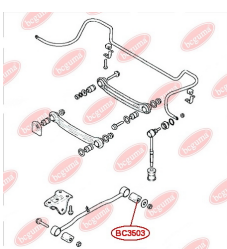

BC3503

CONTROL ARM-/TRAILING ARM BUSH

www.en.bcguma.ua/auto/BC3503

Part Number:	BC3503
GTIN-13:	4823101805147
Number of other manufacturers (OEMs):	5511925000; 96550066
Weight, g:	123
Required amount:	2
Items in Package:	1
External diameter, mm:	45.0
Inner diameter, mm:	14.2
Thickness, mm:	55.0
Material:	Rubber / metal
That installation:	Back
Party settings:	Left / Right

APPLICABILITY:

CHEVROLET, HYUNDAI

CONTROL ARM-/TRAILING ARM BUSH

www.en.bcguma.ua/auto/BC3504

Part Number:	BC3504
GTIN-13:	4823101805482
Number of other manufacturers (OEMs):	551162E000
Weight, g:	272
Required amount:	2
Items in Package:	1
External diameter, mm:	64.5
Inner diameter, mm:	12.2
Thickness, mm:	55.0
Material:	Metal / Rubber
That installation:	Back
Party settings:	Left / Right

APPLICABILITY:

HYUNDAI, KIA

BC3504