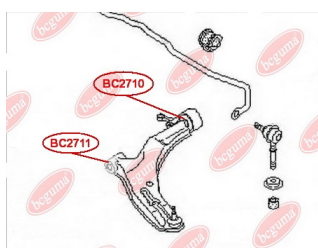

BC2711

CONTROL ARM-/TRAILING ARM BUSH

www.en.bcguma.ua/auto/BC2711

Part Number:	BC2711
GTIN-13:	4823101805901
Number of other manufacturers (OEMs):	550444M410; 545004M500; 545014M500; 54501BM400; 54501BM410; 54500BM400; 54500BM410; 54501BN300; 54500BN300; 5450095F0A; 5450195F0A
Weight, g:	171
Required amount:	2
Items in Package:	1
External diameter, mm:	32.7
Inner diameter, mm:	14.2
Thickness, mm:	55.0
Material:	Metal / Rubber
That installation:	Front
Party settings:	Left / Right

APPLICABILITY:

NISSAN

CONTROL ARM-/TRAILING ARM BUSH

www.en.bcguma.ua/auto/BC2712

Part Number:	BC2712
GTIN-13:	4823101805130
Number of other manufacturers (OEMs):	55110JD000; 55110JG000; 55111JD00A; 55111JG00A; 55110JE20A; 55111JE20A; 55110JD00A; 55045JY00C; 55110JG00B; 55111JG00B; 55110JE20B; 55111JE20B; 55110Y00A
Weight, g:	156
Required amount:	4
Items in Package:	1
External diameter, mm:	37.5
Inner diameter, mm:	14.0
Thickness, mm:	50.0
Material:	Metal / Rubber
That installation:	Back
Party settings:	Left / Right

BC2712

APPLICABILITY:

NISSAN