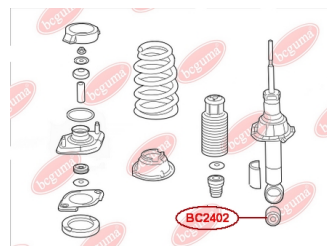

BC2401

CONTROL ARM-/TRAILING ARM BUSH

www.en.bcguma.ua/auto/BC2401

Part Number:	BC2401
GTIN-13:	4823101804195
Number of other manufacturers (OEMs):	51360SEAE01; 51391SDAA03; 51391SEA004; 51350SEAE01
Weight, g:	388
Required amount:	2
Items in Package:	1
External diameter, mm:	74.0
Inner diameter, mm:	14.0
Thickness, mm:	60.0
Material:	Rubber / metal
That installation:	Front
Party settings:	Left / Right

APPLICABILITY:

HONDA

SHOCK ABSORBER BUSH

www.en.bcguma.ua/auto/BC2402

Part Number:	BC2402
GTIN-13:	4823101805079
Number of other manufacturers (OEMs):	52622S7A014
Weight, g:	187
Required amount:	2
Items in Package:	1
External diameter, mm:	40.2
Inner diameter, mm:	14.0
Thickness, mm:	45.0
Material:	Metal / Rubber
That installation:	Back
Party settings:	Left / Right

APPLICABILITY:

HONDA, HONDA (GAC)

BC2402