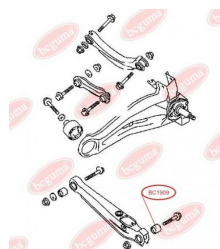

BC1908

STABILISER MOUNTING

www.en.bcguma.ua/auto/BC1908

Part Number:	BC1908
GTIN-13:	4823101803983
Number of other manufacturers (OEMs):	MB808005; MR403965; MB518954
Weight, g:	15
Required amount:	2
Items in Package:	1
External diameter, mm:	-
Inner diameter, mm:	18.7
Thickness, mm:	36.0
Material:	Rubber
That installation:	Front
Party settings:	Left / Right

APPLICABILITY:

MITSUBISHI

CONTROL ARM-/TRAILING ARM BUSH

www.en.bcguma.ua/auto/BC1909

Part Number:	BC1909
GTIN-13:	4823101803990
Number of other manufacturers (OEMs):	MR197915; 4113A062
Weight, g:	152
Required amount:	2
Items in Package:	1
External diameter, mm:	40.0
Inner diameter, mm:	12.0
Thickness, mm:	50.0
Material:	Rubber / metal
That installation:	Back
Party settings:	Left / Right

APPLICABILITY:

MITSUBISHI, PROTON

BC1909