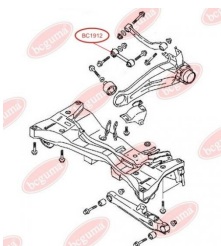

BC1912

CONTROL ARM-/TRAILING ARM BUSH

www.en.bcguma.ua/auto/BC1912

Part Number:	BC1912
GTIN-13:	4823101804027
Number of other manufacturers (OEMs):	MN100109
Weight, g:	126
Required amount:	2
Items in Package:	1
External diameter, mm:	36.0
Inner diameter, mm:	12.0
Thickness, mm:	45.0
Material:	Rubber / metal
That installation:	Back
Party settings:	Left / Right