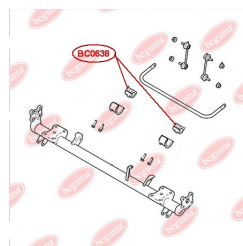

ANTI-ROLL BAR BUSHING KIT

www.en.bcguma.ua/auto/BC0638

Part Number:	BC0638
GTIN-13:	4823101805987
Number of other manufacturers (OEMs):	2T144A037DA; 2T144A037DB; 2T144A037DC; 4382950; 4419558; 4367068
Weight, g:	90
Required amount:	2
Items in Package:	1
External diameter, mm:	45.0
Inner diameter, mm:	23.0
Thickness, mm:	45.0
Material:	Rubber / metal
That installation:	Back
Party settings:	Left / Right