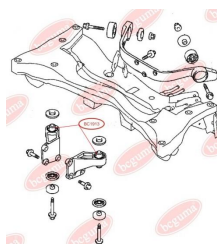

APPLICABILITY:

MITSUBISHI

BC1913

BC1914**ANTI-ROLL BAR BUSHING KIT**www.en.bcguma.ua/auto/BC1914

Part Number:	BC1914
GTIN-13:	4823101804041
Number of other manufacturers (OEMs):	MN100250
Weight, g:	34
Required amount:	2
Items in Package:	1
External diameter, mm:	-
Inner diameter, mm:	26.0
Thickness, mm:	36.0
Material:	Rubber
That installation:	Front
Party settings:	Left / Right