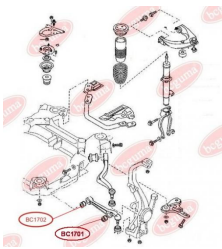

BC1701

TRACK CONTROL ARM BUSH

www.en.bcguma.ua/auto/BC1701

Part Number:	BC1701
GTIN-13:	4823101803723
Number of other manufacturers (OEMs):	GJ6A34710A
Weight, g:	209
Required amount:	2
Items in Package:	1
External diameter, mm:	44.0
Inner diameter, mm:	12.0
Thickness, mm:	49.0
Material:	Rubber / metal
That installation:	Front
Party settings:	Left / Right

APPLICABILITY:

MAZDA, VW

CONTROL ARM-/TRAILING ARM BUSH

www.en.bcguma.ua/auto/BC1702

Part Number:	BC1702
GTIN-13:	4823101803730
Number of other manufacturers (OEMs):	GJ6A34470A; GJ6A34470B
Weight, g:	201
Required amount:	2
Items in Package:	1
External diameter, mm:	40.5
Inner diameter, mm:	12.0
Thickness, mm:	57.0
Material:	Rubber / metal
That installation:	Front
Party settings:	Left / Right

APPLICABILITY:

MAZDA, VW

BC1702