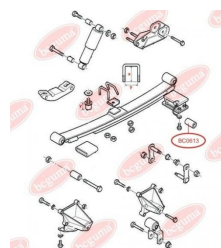

APPLICABILITY:

FORD

BC0613