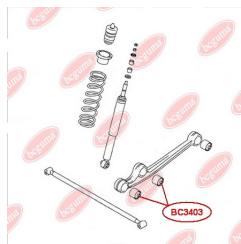

APPLICABILITY:

SUZUKI

BC3403