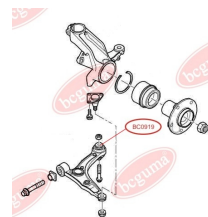

CONTROL ARM-/TRAILING ARM BUSH

www.en.bcguma.ua/auto/BC0919

Part Number:	BC0919
GTIN-13:	4823101801811
Number of other manufacturers (OEMs):	3520S0S2; 50705197; 1352228080; 1352227080; 1352226080; 1352225080; 3521P2S2; 3521P1S2; 3521P2; 3520S1S2; 3520S1; 3520S0; 3521P2; 3520S0; 3521P1; 3521P1; 3520S1
Weight, g:	337
Required amount:	2
Items in Package:	1
External diameter, mm:	75.0
Inner diameter, mm:	19.0
Thickness, mm:	76.0
Material:	Rubber / metal
That installation:	Back Front
Party settings:	Left / Right

BC0919