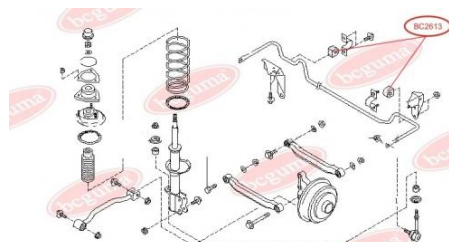

ANTI-ROLL BAR BUSHING KIT

www.en.bcguma.ua/auto/BC2613

Part Number:	BC2613
GTIN-13:	4823101804317
Number of other manufacturers (OEMs):	5624360Y10
Weight, g:	30
Required amount:	2
Items in Package:	1
External diameter, mm:	21.5
Inner diameter, mm:	10.0
Thickness, mm:	31.0
Material:	Rubber
That installation:	Back
Party settings:	Left / Right