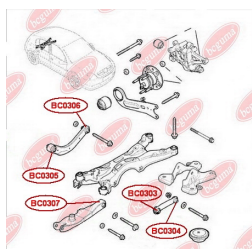

BC0307

CONTROL ARM-/TRAILING ARM BUSH

www.en.bcguma.ua/auto/BC0307

Part Number:	BC0307
GTIN-13:	4823101805215
Number of other manufacturers (OEMs):	0423001; 0423034; 13204109; 24417090
Weight, g:	182
Required amount:	2
Items in Package:	1
External diameter, mm:	35.7
Inner diameter, mm:	12.2
Thickness, mm:	62.0
Material:	Metal / Rubber
That installation:	Back
Party settings:	Left / Right

APPLICABILITY:

OPEL, VAUXHALL

CONTROL ARM-/TRAILING ARM BUSH

www.en.bcguma.ua/auto/BC0308

Part Number:	BC0308
GTIN-13:	4823101805178
Number of other manufacturers (OEMs):	423320; 0423320; 00423320; 24469643
Weight, g:	147
Required amount:	2
Items in Package:	1
External diameter, mm:	45.7
Inner diameter, mm:	12.0
Thickness, mm:	52.0
Material:	Metal / Rubber
That installation:	Back
Party settings:	Left / Right

APPLICABILITY:

CITROËN, FIAT, OPEL, SAAB, VAUXHALL

BC0308