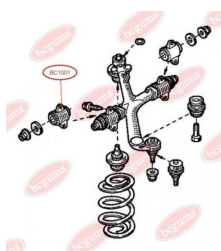

APPLICABILITY:

NISSAN, OPEL, RENAULT, VAUXHALL

BC1001