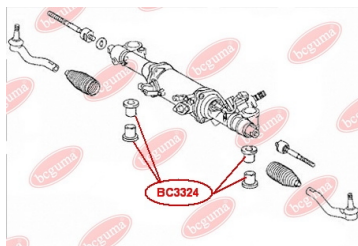

BC3324

MOUNTING, STEERING GEAR

www.en.bcguma.ua/auto/BC3324

Part Number:	BC3324
GTIN-13:	4823101805376
Number of other manufacturers (OEMs):	4425033340
Weight, g:	91
Required amount:	4
Items in Package:	1
External diameter, mm:	26.3
Inner diameter, mm:	12.0
Thickness, mm:	32.5
Material:	Metal / Rubber
That installation:	Front
Party settings:	Left / Right

APPLICABILITY:

LEXUS, TOYOTA

CONTROL ARM-/TRAILING ARM BUSH

www.en.bcguma.ua/auto/BC3328

Part Number:	BC3328
GTIN-13:	4823101805253
Number of other manufacturers (OEMs):	4878048040
Weight, g:	177
Required amount:	2
Items in Package:	1
External diameter, mm:	40.5
Inner diameter, mm:	12.0
Thickness, mm:	54.5
Material:	Metal / Rubber
That installation:	Back
Party settings:	Left / Right

APPLICABILITY:

LEXUS, TOYOTA, TOYOTA (GAC)

BC3328