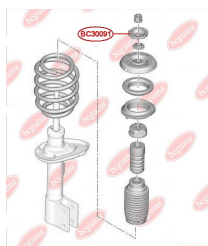

BC30091

THRUST WASHER SHOCK ABSORBER STRUTS (FOR BC3009)

www.en.bcguma.ua/auto/BC30091

Part Number:	BC30091
GTIN-13:	4823101804522
Number of other manufacturers (OEMs):	503375
Weight, g:	60
Required amount:	2
Items in Package:	1
External diameter, mm:	65.0
Inner diameter, mm:	14.0
Thickness, mm:	10.0
Material:	Metal / Rubber
That installation:	Front
Party settings:	Left / Right

APPLICABILITY:

CITROËN, PEUGEOT, SSANGYONG