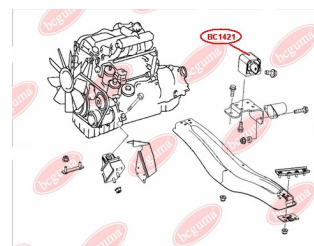

BC14201

SHOCK ABSORBER BUSH

www.en.bcguma.ua/auto/BC14201

Part Number:	BC14201
GTIN-13:	4823101805222
Number of other manufacturers (OEMs):	A6393260300; A6393260800; A6393260900; A6393261000; A6393262100; A6393262400; A6393262500
Weight, g:	160
Required amount:	2
Items in Package:	1
External diameter, mm:	42.3
Inner diameter, mm:	14.2
Thickness, mm:	46.0
Material:	Metal / Rubber
That installation:	Back
Party settings:	Left / Right

APPLICABILITY:

MERCEDES-BENZ

TRANSMISSION MOUNTING

www.en.bcguma.ua/auto/BC1421

Part Number:	BC1421
GTIN-13:	4823101803341
Number of other manufacturers (OEMs):	A6392420013; 2E0199379
Weight, g:	495
Required amount:	1
Items in Package:	1
External diameter, mm:	-
Inner diameter, mm:	-
Thickness, mm:	130.0
Material:	Rubber / metal
That installation:	-
Party settings:	Behind

APPLICABILITY:

MERCEDES-BENZ, VW

BC1421