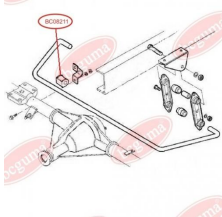

BC08211

STABILISER MOUNTING

www.en.bcguma.ua/auto/BC08211

Part Number:	BC08211
GTIN-13:	4823101801491
Number of other manufacturers (OEMs):	93801557
Weight, g:	29
Required amount:	-
Items in Package:	1
External diameter, mm:	34.0
Inner diameter, mm:	24.0
Thickness, mm:	40.0
Material:	Rubber
That installation:	Back
Party settings:	Left / Right