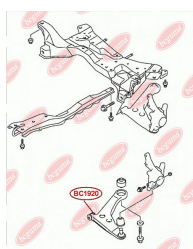

BC1920

CONTROL ARM-/TRAILING ARM BUSH

www.en.bcguma.ua/auto/BC1920

Part Number:	BC1920
GTIN-13:	4823101804997
Number of other manufacturers (OEMs):	MR403440
Weight, g:	135
Required amount:	2
Items in Package:	1
External diameter, mm:	37.5
Inner diameter, mm:	14.2
Thickness, mm:	60.0
Material:	Rubber / metal
That installation:	Front
Party settings:	Left / Right

APPLICABILITY:

MITSUBISHI

CONTROL ARM-/TRAILING ARM BUSH, REINFORCED "BAD ROADS"

www.en.bcguma.ua/auto/BC1921

Part Number:	BC1921
GTIN-13:	4823101804102
Number of other manufacturers (OEMs):	MR519127; 4120A001
Weight, g:	631
Required amount:	2
Items in Package:	1
External diameter, mm:	81.0
Inner diameter, mm:	12.0
Thickness, mm:	75.0
Material:	Metal / Rubber
That installation:	Back
Party settings:	Left / Right

APPLICABILITY:

MITSUBISHI

BC1921