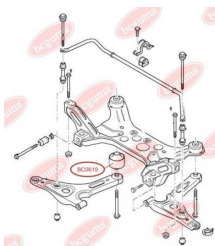

APPLICABILITY:

FORD, FORD USA

BC0619