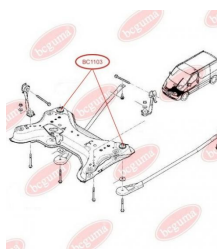

APPLICABILITY:

NISSAN, OPEL, RENAULT, VAUXHALL

BC1103