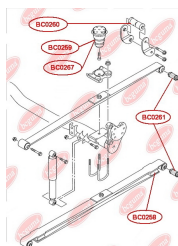

BC0259

RUBBER BUFFER, SUSPENSION

www.en.bcguma.ua/auto/BC0259

Part Number:	BC0259
GTIN-13:	4823101800685
Number of other manufacturers (OEMs):	2K0511153D
Weight, g:	508
Required amount:	2
Items in Package:	1
External diameter, mm:	-
Inner diameter, mm:	-
Thickness, mm:	106.0
Material:	Rubber / metal
That installation:	Back
Party settings:	-

APPLICABILITY:

VW

BUSHING, LEAF SPRING

www.en.bcguma.ua/auto/BC0260

Part Number:	BC0260
GTIN-13:	4823101800692
Number of other manufacturers (OEMs):	2K0511171B
Weight, g:	273
Required amount:	2
Items in Package:	1
External diameter, mm:	42.5
Inner diameter, mm:	12.0
Thickness, mm:	107.0
Material:	Rubber / metal
That installation:	Back
Party settings:	Left / Right

APPLICABILITY:

VW

BC0260