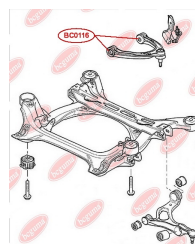

CONTROL ARM-/TRAILING ARM BUSH

www.en.bcguma.ua/auto/BC0116

Part Number:	BC0116
GTIN-13:	4823101805161
Number of other manufacturers (OEMs):	7L0407077; 95534102700; 95534102701; 95534102702
Weight, g:	160
Required amount:	4
Items in Package:	1
External diameter, mm:	40.5
Inner diameter, mm:	10.0
Thickness, mm:	43.0
Material:	Metal / Rubber
That installation:	Front
Party settings:	Left / Right