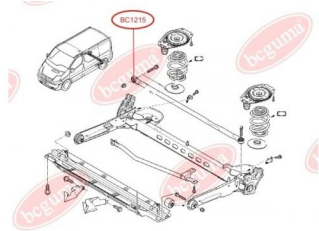

BC1215

HUB CARRIER BUSHING

www.en.bcguma.ua/auto/BC1215

Part Number:	BC1215
GTIN-13:	4823101802245
Number of other manufacturers (OEMs):	4409738; 8200050010; 8200267972; 8200550670; 4412523; 4418066
Weight, g:	209
Required amount:	1
Items in Package:	1
External diameter, mm:	40.0
Inner diameter, mm:	12.0
Thickness, mm:	44.0
Material:	Rubber / metal
That installation:	Back
Party settings:	Right

APPLICABILITY:

OPEL, VAUXHALL

ENGINE MOUNTING

www.en.bcguma.ua/auto/BC1216

Part Number:	BC1216
GTIN-13:	4823101802252
Number of other manufacturers (OEMs):	7700424321; 7700800522
Weight, g:	94
Required amount:	-
Items in Package:	1
External diameter, mm:	54.7
Inner diameter, mm:	10.2
Thickness, mm:	46.0
Material:	Rubber / metal
That installation:	-
Party settings:	Behind

APPLICABILITY:

RENAULT

BC1216