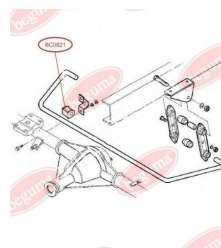

BC0820

STABILISER MOUNTING

www.en.bcguma.ua/auto/BC0820

Part Number:	BC0820
GTIN-13:	4823101801477
Number of other manufacturers (OEMs):	93802629
Weight, g:	36
Required amount:	-
Items in Package:	1
External diameter, mm:	34.0
Inner diameter, mm:	20.0
Thickness, mm:	40.0
Material:	Rubber
That installation:	Back
Party settings:	Left / Right

APPLICABILITY:

IVECO

STABILISER MOUNTING

www.en.bcguma.ua/auto/BC0821

Part Number:	BC0821
GTIN-13:	4823101801484
Number of other manufacturers (OEMs):	93801556
Weight, g:	33
Required amount:	-
Items in Package:	1
External diameter, mm:	34.0
Inner diameter, mm:	22.0
Thickness, mm:	40.0
Material:	Rubber
That installation:	Back
Party settings:	Left / Right

APPLICABILITY:

IVECO

BC0821