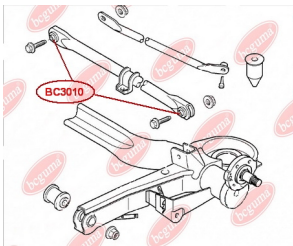

BC3010

ANTI-ROLL BAR BUSHING KIT

www.en.bcguma.ua/auto/BC3010

Part Number:	BC3010
GTIN-13:	4823101804546
Number of other manufacturers (OEMs):	5170C5; 517087; 1460649080; 379B
Weight, g:	118
Required amount:	2
Items in Package:	1
External diameter, mm:	34.0
Inner diameter, mm:	12.0
Thickness, mm:	42.0
Material:	Metal / Rubber
That installation:	Back
Party settings:	For vehicles with stabilizer

APPLICABILITY:

CITROËN, PEUGEOT

CONTROL ARM-/TRAILING ARM BUSH

www.en.bcguma.ua/auto/BC3301

Part Number:	BC3301
GTIN-13:	4823101804553
Number of other manufacturers (OEMs):	4865512060; 4865512010
Weight, g:	155
Required amount:	2
Items in Package:	1
External diameter, mm:	43.0
Inner diameter, mm:	18.1
Thickness, mm:	60.0
Material:	Rubber / metal
That installation:	Back Front
Party settings:	Left / Right

APPLICABILITY:

TOYOTA

BC3301