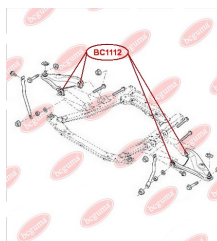

APPLICABILITY:

DACIA, RENAULT

BC1112

BC1114

HUB CARRIER BUSHING

www.en.bcguma.ua/auto/BC1114

Part Number:	BC1114
GTIN-13:	4823101805031
Number of other manufacturers (OEMs):	6001549989; 8200287912; 6001549988; 55501BC64B; 55501EM10B; 555011HA2B; 555011FE0B; 55501EM30A; 555011FC0B; 550451HA0A; 55316AX600; 55501BC61A; 55501BC64A
Weight, g:	347
Required amount:	2
Items in Package:	1
External diameter, mm:	67.0
Inner diameter, mm:	12.2
Thickness, mm:	90.0
Material:	Polyamide / rubber
That installation:	Back
Party settings:	Left / Right