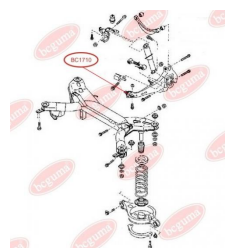

APPLICABILITY:

MAZDA

BC1710