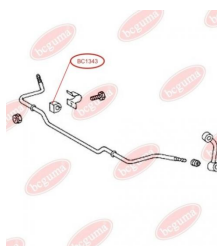

APPLICABILITY:

MERCEDES-BENZ