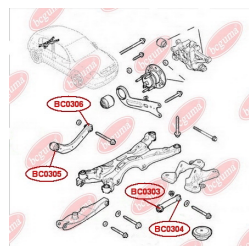

TRACK CONTROL ARM BUSH

www.en.bcguma.ua/auto/BC0306

Part Number:	BC0306
GTIN-13:	4823101800807
Number of other manufacturers (OEMs):	0423008; 0423033; 13204115; 13105744
Weight, g:	184
Required amount:	2
Items in Package:	1
External diameter, mm:	35.0
Inner diameter, mm:	12.0
Thickness, mm:	51.0
Material:	Metal / Rubber
That installation:	Back
Party settings:	Left / Right