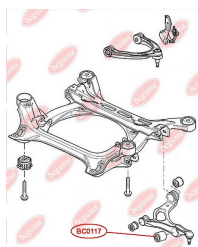

APPLICABILITY:

AUDI, VW

BC0114

BC0115**CONTROL ARM-/TRAILING ARM BUSH**www.en.bcguma.ua/auto/BC0115

Part Number:	BC0115
GTIN-13:	4823101800166
Number of other manufacturers (OEMs):	1K0505541B; 1K0505541C; 1K0505541D; 5Q0505541A
Weight, g:	178
Required amount:	2
Items in Package:	1
External diameter, mm:	61.0
Inner diameter, mm:	12.0
Thickness, mm:	64.0
Material:	Rubber / metal
That installation:	Back
Party settings:	Left / Right

**APPLICABILITY:**

AUDI, SEAT, SKODA, VW

CONTROL ARM-/TRAILING ARM BUSHwww.en.bcguma.ua/auto/BC0116

Part Number:	BC0116
GTIN-13:	4823101805161
Number of other manufacturers (OEMs):	7L0407077; 95534102700; 95534102701; 95534102702
Weight, g:	160
Required amount:	4
Items in Package:	1
External diameter, mm:	40.5
Inner diameter, mm:	10.0
Thickness, mm:	43.0
Material:	Metal / Rubber
That installation:	Front
Party settings:	Left / Right

**APPLICABILITY:**

AUDI, PORSCHE, VW

BC0116

BC0117

CONTROL ARM-/TRAILING ARM BUSH

www.en.bcguma.ua/auto/BC0117

Part Number:	BC0117
GTIN-13:	4823101805642
Number of other manufacturers (OEMs):	7L0412333A; 95534324301
Weight, g:	312
Required amount:	2
Items in Package:	1
External diameter, mm:	46.5
Inner diameter, mm:	14.2
Thickness, mm:	74.0
Material:	Metal / Rubber
That installation:	Front
Party settings:	Left / Right