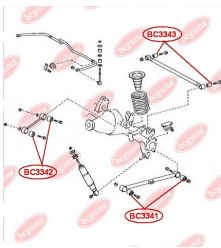

BC3341

CONTROL ARM-/TRAILING ARM BUSH

www.en.bcguma.ua/auto/BC3341

Part Number:	BC3341
GTIN-13:	4823101805604
Number of other manufacturers (OEMs):	4872535020; 4872035060; 4872035061
Weight, g:	296
Required amount:	4
Items in Package:	1
External diameter, mm:	50.4
Inner diameter, mm:	14.2
Thickness, mm:	60.0
Material:	Metal / Rubber
That installation:	Back
Party settings:	Left / Right

APPLICABILITY:

TOYOTA

CONTROL ARM-/TRAILING ARM BUSH

www.en.bcguma.ua/auto/BC3342

Part Number:	BC3342
GTIN-13:	4823101805758
Number of other manufacturers (OEMs):	4879060010; 4871035060; 4871035070; 4871435010; 4877060010; 4871060160; 4871035050
Weight, g:	240
Required amount:	4
Items in Package:	1
External diameter, mm:	50.4
Inner diameter, mm:	12.2
Thickness, mm:	55.0
Material:	Metal / Rubber
That installation:	Back
Party settings:	Left / Right

APPLICABILITY:

TOYOTA

BC3342