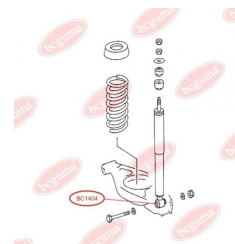

BC1403

ANTHER OF STABILIZER MOUNTING

www.en.bcguma.ua/auto/BC1403

Part Number:	BC1403
GTIN-13:	4823101804331
Number of other manufacturers (OEMs):	A6393230292
Weight, g:	6
Required amount:	4
Items in Package:	1
External diameter, mm:	22.0
Inner diameter, mm:	43.0
Thickness, mm:	27.0
Material:	Rubber
That installation:	Front
Party settings:	Left / Right

APPLICABILITY:

MERCEDES-BENZ

SHOCK ABSORBER BUSH

www.en.bcguma.ua/auto/BC1404

Part Number:	BC1404
GTIN-13:	4823101803181
Number of other manufacturers (OEMs):	A1243201031; A2013260800; A2013261000; A2013261500; A2013261600; A1243202031; A1243200931; A1243200531; A1243200431; A1243200231; A1243200031; A2013261900
Weight, g:	56
Required amount:	2
Items in Package:	1
External diameter, mm:	16.0
Inner diameter, mm:	10.0
Thickness, mm:	40.0
Material:	Rubber / metal
That installation:	Back
Party settings:	Left / Right

APPLICABILITY:

MERCEDES-BENZ

BC1404