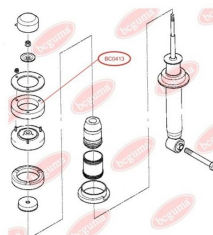

APPLICABILITY:

BMW

BC0413