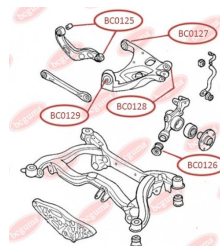

BC0125**APPLICABILITY:**

AUDI, SEAT

BC0126**CONTROL ARM-/TRAILING ARM BUSH**

www.en.bcguma.ua/auto/BC0126

Part Number:	BC0126
GTIN-13:	4823101806137
Number of other manufacturers (OEMs):	8E0505311T; 8E0505312T; 8E0505311S; 8E0505312S; 8E0505203C; 8E0505203D; 8E0505311AC; 8E0505312AC
Weight, g:	250
Required amount:	2
Items in Package:	1
External diameter, mm:	43.8
Inner diameter, mm:	12.2
Thickness, mm:	60.0
Material:	Rubber / metal
That installation:	Back
Party settings:	Left / Right

APPLICABILITY:

AUDI, SEAT

CONTROL ARM-/TRAILING ARM BUSH

www.en.bcguma.ua/auto/BC0127

Part Number:	BC0127
GTIN-13:	4823101806526
Number of other manufacturers (OEMs):	8E0505171J; 8E0505311T; 8E0505311S; 8E0505312S; 8E0505311AC; 8E0505312AC; 8E0505312T
Weight, g:	236
Required amount:	2
Items in Package:	1
External diameter, mm:	47.0
Inner diameter, mm:	12.0
Thickness, mm:	50.0
Material:	Rubber / metal
That installation:	Back
Party settings:	Left / Right

APPLICABILITY:

AUDI

BC0127

BC0129**CONTROL ARM-/TRAILING ARM BUSH**www.en.bcguma.ua/auto/BC0129

Part Number:	BC0129
GTIN-13:	4823101806236
Number of other manufacturers (OEMs):	8E0505185N; 8E0505312S; 8E0505311S; 8E0505311T; 8E0505312T; 8E0505311AC; 8E0505312AC
Weight, g:	219
Required amount:	4
Items in Package:	1
External diameter, mm:	46.6
Inner diameter, mm:	12.2
Thickness, mm:	40.0
Material:	Rubber / metal
That installation:	Back
Party settings:	Left / Right

**APPLICABILITY:**

AUDI, SEAT

ANTHER OF BALL JOINTwww.en.bcguma.ua/auto/BC0131

Part Number:	BC0131
GTIN-13:	4823101805949
Number of other manufacturers (OEMs):	357407365
Weight, g:	9
Required amount:	2
Items in Package:	1
External diameter, mm:	35.0
Inner diameter, mm:	16.0
Thickness, mm:	25.0
Material:	Rubber
That installation:	Front
Party settings:	Left / Right