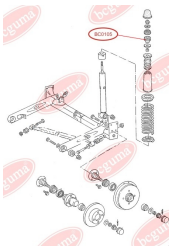

APPLICABILITY:

AUDI

BC0102

BC0103**ROD ASSEMBLY BUSH**

www.en.bcguma.ua/auto/BC0103

Part Number:	BC0103
GTIN-13:	4823101800043
Number of other manufacturers (OEMs):	811419801C; 893419802; 811419801E
Weight, g:	30
Required amount:	2
Items in Package:	1
External diameter, mm:	24.5
Inner diameter, mm:	10.0
Thickness, mm:	26.0
Material:	Rubber / metal
That installation:	Front
Party settings:	Left / Right

APPLICABILITY:

AUDI, VW

CONTROL ARM BUSHING - FRONT, REINFORCED, "BAD ROADS"

www.en.bcguma.ua/auto/BC0104

Part Number:	BC0104
GTIN-13:	4823101800050
Number of other manufacturers (OEMs):	1K0199232J; 1K0199231G; 1K0199231J; 6Q0407183A; 1K0407183E; 6Q0407183; 1K0407183
Weight, g:	140
Required amount:	2
Items in Package:	1
External diameter, mm:	63.5
Inner diameter, mm:	17.5
Thickness, mm:	50.8
Material:	Polymeric material
That installation:	Back Front
Party settings:	Left / Right

**APPLICABILITY:**

AUDI, SEAT, SKODA, VW

BC0104

BC0105**BEARING RING, LOWER BUSHING**www.en.bcguma.ua/auto/BC0105

Part Number:	BC0105
GTIN-13:	4823101800067
Number of other manufacturers (OEMs):	811512333A
Weight, g:	42
Required amount:	2
Items in Package:	1
External diameter, mm:	48.0
Inner diameter, mm:	10.0
Thickness, mm:	32.0
Material:	Rubber
That installation:	Back
Party settings:	Left / Right

**APPLICABILITY:**

AUDI

BEARING RING, UPPER BUSHINGwww.en.bcguma.ua/auto/BC0106

Part Number:	BC0106
GTIN-13:	4823101800074
Number of other manufacturers (OEMs):	811512335A
Weight, g:	33
Required amount:	2
Items in Package:	1
External diameter, mm:	48.0
Inner diameter, mm:	10.0
Thickness, mm:	21.0
Material:	Rubber
That installation:	Back
Party settings:	Left / Right