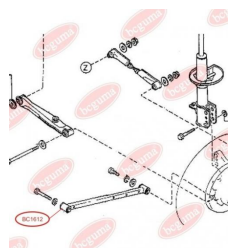

BC1612

TRACK CONTROL ARM BUSH

www.en.bcguma.ua/auto/BC1612

Part Number:	BC1612
GTIN-13:	4823101803648
Number of other manufacturers (OEMs):	KA1028200; KA1028250
Weight, g:	150
Required amount:	2
Items in Package:	1
External diameter, mm:	45.0
Inner diameter, mm:	20.0
Thickness, mm:	53.0
Material:	Rubber / metal
That installation:	Back
Party settings:	Left / Right

APPLICABILITY:

MAZDA