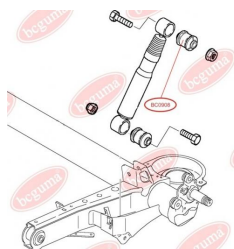

APPLICABILITY:

CITROËN, FIAT, LANCIA, OPEL, PEUGEOT, SEAT, VAUXHALL, VW

BC0908