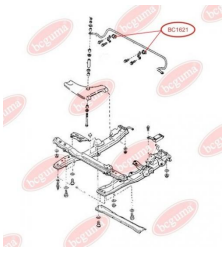

**APPLICABILITY:**

MAZDA

BC1621**ANTI-ROLL BAR BUSHING KIT**www.en.bcguma.ua/auto/BC1621

Part Number:	BC1621
GTIN-13:	4823101803709
Number of other manufacturers (OEMs):	G03034156
Weight, g:	28
Required amount:	2
Items in Package:	1
External diameter, mm:	31.0
Inner diameter, mm:	16.5
Thickness, mm:	38.5
Material:	Rubber
That installation:	Back
Party settings:	Left / Right