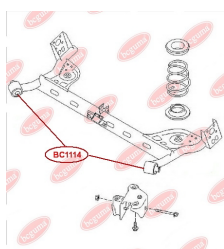

APPLICABILITY:

DACIA, RENAULT

BC1112

BC1114

HUB CARRIER BUSHING

www.en.bcguma.ua/auto/BC1114

Part Number:	BC1114
GTIN-13:	4823101805031
Number of other manufacturers (OEMs):	6001549989; 8200287912; 6001549988; 55501BC64B; 55501EM10B; 555011HA2B; 555011FE0B; 55501EM30A; 555011FC0B; 550451HA0A; 55316AX600; 55501BC61A; 55501BC64A
Weight, g:	347
Required amount:	2
Items in Package:	1
External diameter, mm:	67.0
Inner diameter, mm:	12.2
Thickness, mm:	90.0
Material:	Polyamide / rubber
That installation:	Back
Party settings:	Left / Right