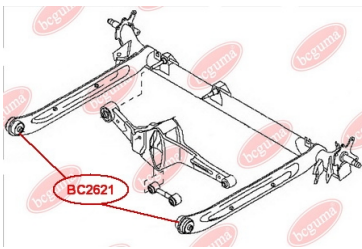

APPLICABILITY:

NISSAN

BC2621**HUB CARRIER BUSHING**www.en.bcguma.ua/auto/BC2621

Part Number:	BC2621
GTIN-13:	4823101805345
Number of other manufacturers (OEMs):	5504531U00; 550450M000; 550452J000
Weight, g:	295
Required amount:	2
Items in Package:	1
External diameter, mm:	60.2
Inner diameter, mm:	12.2
Thickness, mm:	60.0
Material:	Metal / Rubber
That installation:	Back
Party settings:	Left / Right