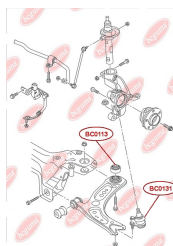

APPLICABILITY:

FORD, GEO, GLAS, HYUNDAI, MITSUBISHI, RENAULT, SEAT, SUBARU, VAUXHALL, VW

BC0131