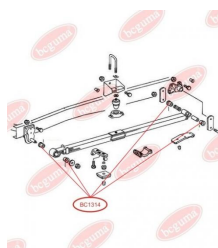

APPLICABILITY:

MERCEDES-BENZ

BC1314

BC1315**ANTI-ROLL BAR BUSHING KIT**www.en.bcguma.ua/auto/BC1315

Part Number:	BC1315
GTIN-13:	4823101802429
Number of other manufacturers (OEMs):	A6673200073
Weight, g:	74
Required amount:	2
Items in Package:	1
External diameter, mm:	32.5
Inner diameter, mm:	12.0
Thickness, mm:	36.0
Material:	Rubber / metal
That installation:	Back
Party settings:	Left / Right