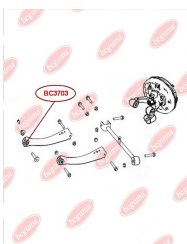

BC3703

CONTROL ARM-/TRAILING ARM BUSH

www.en.bcguma.ua/auto/BC3703

Part Number:	BC3703
GTIN-13:	4823101804812
Number of other manufacturers (OEMs):	2911040001
Weight, g:	92
Required amount:	2
Items in Package:	1
External diameter, mm:	33.0
Inner diameter, mm:	15.0
Thickness, mm:	40.0
Material:	Rubber / metal
That installation:	Front
Party settings:	Left / Right

APPLICABILITY:

GEELY

BC3704

CONTROL ARM-/TRAILING ARM BUSH

www.en.bcguma.ua/auto/BC3704

Part Number:	BC3704
GTIN-13:	4823101804829
Number of other manufacturers (OEMs):	2911020001
Weight, g:	58
Required amount:	6
Items in Package:	1
External diameter, mm:	31.0
Inner diameter, mm:	12.0
Thickness, mm:	40.0
Material:	Rubber / metal
That installation:	Front
Party settings:	Left / Right

APPLICABILITY:

GEELY