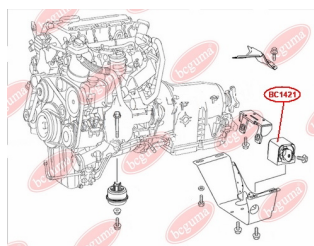

BC14201

SHOCK ABSORBER BUSH

www.en.bcguma.ua/auto/BC14201

Part Number:	BC14201
GTIN-13:	4823101805222
Number of other manufacturers (OEMs):	A6393260300; A6393260800; A6393260900; A6393261000; A6393262100; A6393262400; A6393262500
Weight, g:	160
Required amount:	2
Items in Package:	1
External diameter, mm:	42.3
Inner diameter, mm:	14.2
Thickness, mm:	46.0
Material:	Metal / Rubber
That installation:	Back
Party settings:	Left / Right

APPLICABILITY:

MERCEDES-BENZ

TRANSMISSION MOUNTING

www.en.bcguma.ua/auto/BC1421

Part Number:	BC1421
GTIN-13:	4823101803341
Number of other manufacturers (OEMs):	A6392420013; 2E0199379
Weight, g:	495
Required amount:	1
Items in Package:	1
External diameter, mm:	-
Inner diameter, mm:	-
Thickness, mm:	130.0
Material:	Rubber / metal
That installation:	-
Party settings:	Behind

APPLICABILITY:

MERCEDES-BENZ, VW

BC1421