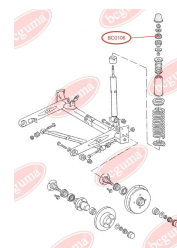

**APPLICABILITY:**

AUDI, SEAT, SKODA, VW

BC0104

BC0105**BEARING RING, LOWER BUSHING**www.en.bcguma.ua/auto/BC0105

Part Number:	BC0105
GTIN-13:	4823101800067
Number of other manufacturers (OEMs):	811512333A
Weight, g:	42
Required amount:	2
Items in Package:	1
External diameter, mm:	48.0
Inner diameter, mm:	10.0
Thickness, mm:	32.0
Material:	Rubber
That installation:	Back
Party settings:	Left / Right

**APPLICABILITY:**

AUDI

BEARING RING, UPPER BUSHINGwww.en.bcguma.ua/auto/BC0106

Part Number:	BC0106
GTIN-13:	4823101800074
Number of other manufacturers (OEMs):	811512335A
Weight, g:	33
Required amount:	2
Items in Package:	1
External diameter, mm:	48.0
Inner diameter, mm:	10.0
Thickness, mm:	21.0
Material:	Rubber
That installation:	Back
Party settings:	Left / Right

**APPLICABILITY:**

AUDI

BC0106

BC0107**ANTHER OF BALL JOINT**www.en.bcguma.ua/auto/BC0107

Part Number:	BC0107
GTIN-13:	4823101800081
Number of other manufacturers (OEMs):	4D0407509G; 4D0407509J
Weight, g:	5
Required amount:	2
Items in Package:	1
External diameter, mm:	28.0
Inner diameter, mm:	14.0
Thickness, mm:	22.0
Material:	Rubber MBS
That installation:	Front
Party settings:	Left / Right