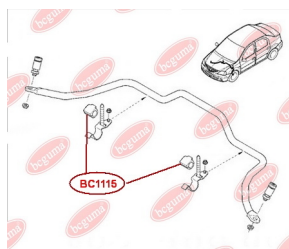

BC1114

HUB CARRIER BUSHING

www.en.bcguma.ua/auto/BC1114

Part Number:	BC1114
GTIN-13:	4823101805031
Number of other manufacturers (OEMs):	6001549989; 8200287912; 6001549988; 55501BC64B; 55501EM10B; 555011HA2B; 555011FE0B; 55501EM30A; 555011FC0B; 550451HA0A; 55316AX600; 55501BC61A; 55501BC64A
Weight, g:	347
Required amount:	2
Items in Package:	1
External diameter, mm:	67.0
Inner diameter, mm:	12.2
Thickness, mm:	90.0
Material:	Polyamide / rubber
That installation:	Back
Party settings:	Left / Right

APPLICABILITY:

DACIA, LADA, NISSAN, RENAULT

STABILISER MOUNTING

www.en.bcguma.ua/auto/BC1115

Part Number:	BC1115
GTIN-13:	4823101802146
Number of other manufacturers (OEMs):	6001547140
Weight, g:	26
Required amount:	2
Items in Package:	1
External diameter, mm:	-
Inner diameter, mm:	23.0
Thickness, mm:	36.0
Material:	Rubber
That installation:	Front
Party settings:	Left / Right

APPLICABILITY:

DACIA, RENAULT

BC1115