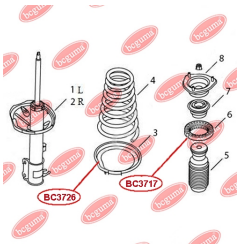

BC3717

RUBBER BUFFER, SUSPENSION

www.en.bcguma.ua/auto/BC3717

Part Number:	BC3717
GTIN-13:	4823101806397
Number of other manufacturers (OEMs):	1400625180
Weight, g:	108
Required amount:	2
Items in Package:	1
External diameter, mm:	115.0
Inner diameter, mm:	74.0
Thickness, mm:	26.0
Material:	Rubber
That installation:	Back
Party settings:	Left / Right