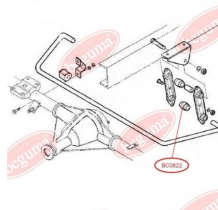

APPLICABILITY:

IVECO

BC0822