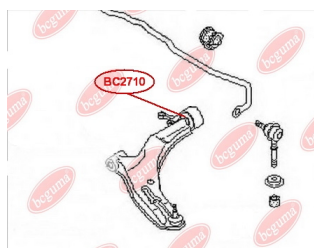

BC2709

CONTROL ARM-/TRAILING ARM BUSH

www.en.bcguma.ua/auto/BC2709

Part Number:	BC2709
GTIN-13:	4823101805635
Number of other manufacturers (OEMs):	55501JD00A; 55044JG00A; 55044JG00B; 55502JG000; 55502JY00A; 55502JG02B; 55501JG02B
Weight, g:	542
Required amount:	2
Items in Package:	1
External diameter, mm:	69.3
Inner diameter, mm:	14.2
Thickness, mm:	62.0
Material:	Metal / Rubber
That installation:	Back
Party settings:	Left / Right

APPLICABILITY:

NISSAN

CONTROL ARM-/TRAILING ARM BUSH

www.en.bcguma.ua/auto/BC2710

Part Number:	BC2710
GTIN-13:	4823101805475
Number of other manufacturers (OEMs):	545004M501; 545004M401
Weight, g:	141
Required amount:	2
Items in Package:	1
External diameter, mm:	49.5
Inner diameter, mm:	20.8
Thickness, mm:	38.2
Material:	Metal / Rubber
That installation:	Front
Party settings:	Left / Right

APPLICABILITY:

NISSAN

BC2710