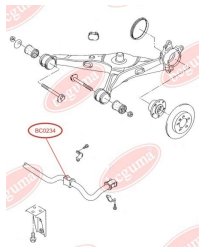

BC0234

STABILISER MOUNTING

www.en.bcguma.ua/auto/BC0234

Part Number:	BC0234
GTIN-13:	4823101800500
Number of other manufacturers (OEMs):	7H5511413B
Weight, g:	51
Required amount:	2
Items in Package:	1
External diameter, mm:	35.5
Inner diameter, mm:	23.0
Thickness, mm:	51.0
Material:	Rubber
That installation:	Front
Party settings:	Left / Right

APPLICABILITY:

VW

CONTROL ARM-/TRAILING ARM BUSH

www.en.bcguma.ua/auto/BC0235

Part Number:	BC0235
GTIN-13:	4823101800517
Number of other manufacturers (OEMs):	7L0505397; 7L0505398
Weight, g:	100
Required amount:	2
Items in Package:	1
External diameter, mm:	44.3
Inner diameter, mm:	12.3
Thickness, mm:	40.0
Material:	Rubber / metal
That installation:	Back
Party settings:	Left / Right

APPLICABILITY:

AUDI, PORSCHE, VW

BC0235