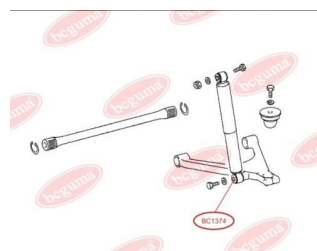

APPLICABILITY:

MERCEDES-BENZ

BC1374