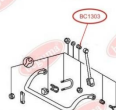

BC13021

ANTI-ROLL BAR BUSHING KIT

www.en.bcguma.ua/auto/BC13021

Part Number:	BC13021
GTIN-13:	4823101802306
Number of other manufacturers (OEMs):	5103955AA; 05103955AA; A6013210350; 2D0511413
Weight, g:	38
Required amount:	2
Items in Package:	1
External diameter, mm:	27.8
Inner diameter, mm:	12.1
Thickness, mm:	25.7
Material:	Rubber / metal
That installation:	Back
Party settings:	Left / Right

APPLICABILITY:

AUDI, DAF, MERCEDES-BENZ, VW

ANTI-ROLL BAR BUSHING KIT

www.en.bcguma.ua/auto/BC1303

Part Number:	BC1303
GTIN-13:	4823101802313
Number of other manufacturers (OEMs):	A6023210050; A6023210450; A6023210250; A6023210350
Weight, g:	29
Required amount:	2
Items in Package:	1
External diameter, mm:	26.0
Inner diameter, mm:	16.0
Thickness, mm:	26.0
Material:	Rubber / metal
That installation:	Front
Party settings:	Left / Right

APPLICABILITY:

MERCEDES-BENZ

BC1303