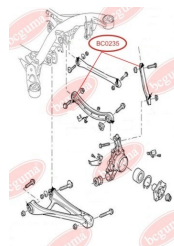

BC0234

STABILISER MOUNTING

www.en.bcguma.ua/auto/BC0234

Part Number:	BC0234
GTIN-13:	4823101800500
Number of other manufacturers (OEMs):	7H5511413B
Weight, g:	51
Required amount:	2
Items in Package:	1
External diameter, mm:	35.5
Inner diameter, mm:	23.0
Thickness, mm:	51.0
Material:	Rubber
That installation:	Front
Party settings:	Left / Right

APPLICABILITY:

VW

CONTROL ARM-/TRAILING ARM BUSH

www.en.bcguma.ua/auto/BC0235

Part Number:	BC0235
GTIN-13:	4823101800517
Number of other manufacturers (OEMs):	7L0505397; 7L0505398
Weight, g:	100
Required amount:	2
Items in Package:	1
External diameter, mm:	44.3
Inner diameter, mm:	12.3
Thickness, mm:	40.0
Material:	Rubber / metal
That installation:	Back
Party settings:	Left / Right

APPLICABILITY:

AUDI, PORSCHE, VW

BC0235