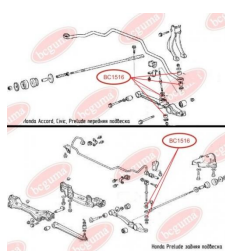

BC1516

LINK STABILIZER BUSH

www.en.bcguma.ua/auto/BC1516

Part Number:	BC1516
GTIN-13:	4823101803518
	5482622000; 8AB234100B; 8AG134100; 71028775; 9980308190; 999010800; 52316692010; S47P34171; 999420800; B46125156A; B21028776; 8AB234100A; B45934158; 8AB234100; B45934470; B46128156; GJ2134158; GJ2128158A; GJ2134157; G03028157; S08534157; B45534157
Number of other manufacturers (OEMs):	
Weight, g:	5
Required amount:	-
Items in Package:	1
External diameter, mm:	22.0
Inner diameter, mm:	7.2
Thickness, mm:	14.3
Material:	Rubber
That installation:	Back
Party settings:	Left / Right