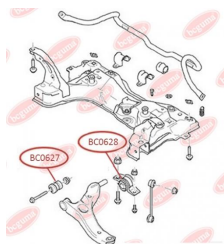

BC0627

CONTROL ARM-/TRAILING ARM BUSH

www.en.bcguma.ua/auto/BC0627

Part Number:	BC0627
GTIN-13:	4823101801255
Number of other manufacturers (OEMs):	2T143063AA; 4366976
Weight, g:	270
Required amount:	2
Items in Package:	1
External diameter, mm:	40.0
Inner diameter, mm:	14.0
Thickness, mm:	65.0
Material:	Rubber / metal
That installation:	Front
Party settings:	Left / Right

APPLICABILITY:

FORD