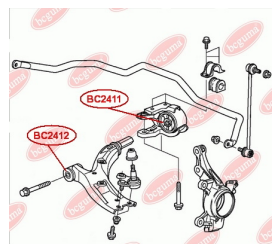

BC2412

CONTROL ARM-/TRAILING ARM BUSH

www.en.bcguma.ua/auto/BC2412

Part Number:	BC2412
GTIN-13:	4823101805000
Number of other manufacturers (OEMs):	51350SWAE01
Weight, g:	183
Required amount:	2
Items in Package:	1
External diameter, mm:	41.5
Inner diameter, mm:	14.3
Thickness, mm:	61.0
Material:	Rubber / metal
That installation:	Front
Party settings:	Left / Right