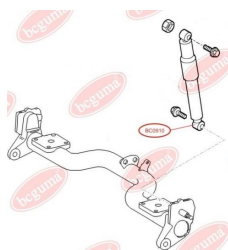

SHOCK ABSORBER BUSH

www.en.bcguma.ua/auto/BC0910

Part Number:	BC0910
GTIN-13:	4823101801682
Number of other manufacturers (OEMs):	51725173; 51713238; 51738251; 51738252; 51735982; 51770807; 51755353; 51906053; 51883458; 51879968; 51815192; 51858711; 51819223; 51810129; 51714758; 46821495; 46799280; 46820858; 46847763; 51714755; 46789873; 51755255
Weight, g:	37
Required amount:	2
Items in Package:	1
External diameter, mm:	41.5
Inner diameter, mm:	19.5
Thickness, mm:	38.5
Material:	Rubber
That installation:	Back
Party settings:	Left / Right