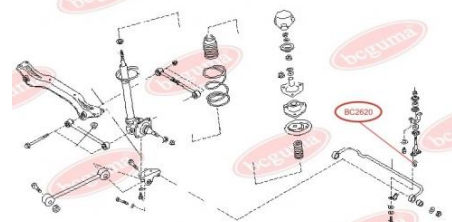

APPLICABILITY:

NISSAN

BC2621**HUB CARRIER BUSHING**www.en.bcguma.ua/auto/BC2621

Part Number:	BC2621
GTIN-13:	4823101805345
Number of other manufacturers (OEMs):	5504531U00; 550450M000; 550452J000
Weight, g:	295
Required amount:	2
Items in Package:	1
External diameter, mm:	60.2
Inner diameter, mm:	12.2
Thickness, mm:	60.0
Material:	Metal / Rubber
That installation:	Back
Party settings:	Left / Right