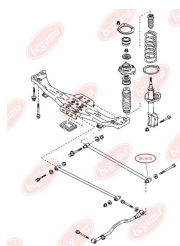

APPLICABILITY:

MAZDA