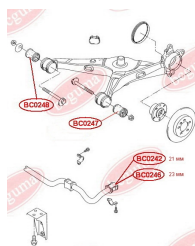

APPLICABILITY:

VW

BC0246