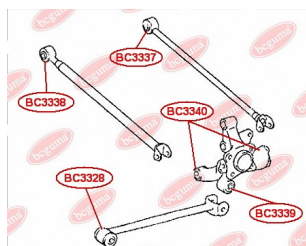

APPLICABILITY:

LEXUS, TOYOTA, TOYOTA (GAC)

BC3328