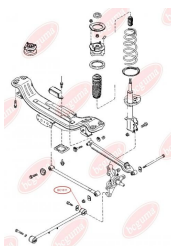

APPLICABILITY:

MAZDA