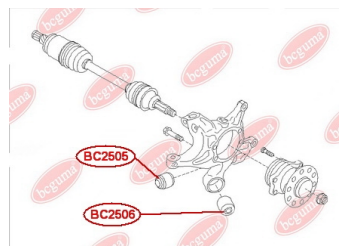

BC2505

CONTROL ARM-/TRAILING ARM BUSH

www.en.bcguma.ua/auto/BC2505

Part Number:	BC2505
GTIN-13:	4823101805703
Number of other manufacturers (OEMs):	20257XA000
Weight, g:	117
Required amount:	2
Items in Package:	1
External diameter, mm:	40.4
Inner diameter, mm:	12.2
Thickness, mm:	50.0
Material:	Metal / Rubber
That installation:	Back
Party settings:	Left / Right

APPLICABILITY:

SUBARU

CONTROL ARM-/TRAILING ARM BUSH

www.en.bcguma.ua/auto/BC2506

Part Number:	BC2506
GTIN-13:	4823101805826
Number of other manufacturers (OEMs):	20254XA00A
Weight, g:	164
Required amount:	4
Items in Package:	1
External diameter, mm:	40.5
Inner diameter, mm:	12.2
Thickness, mm:	48.0
Material:	Metal / Rubber
That installation:	Back
Party settings:	Left / Right

APPLICABILITY:

SUBARU

BC2506