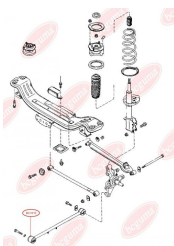

APPLICABILITY:

MAZDA

BC1610

TRACK CONTROL ARM BUSH

www.en.bcguma.ua/auto/BC1610

Part Number:	BC1610
GTIN-13:	4823101803624
Number of other manufacturers (OEMs):	GA5R28200; GA2A28200
Weight, g:	139
Required amount:	2
Items in Package:	1
External diameter, mm:	45.0
Inner diameter, mm:	12.0
Thickness, mm:	50.0
Material:	Rubber / metal
That installation:	Back
Party settings:	Left / Right