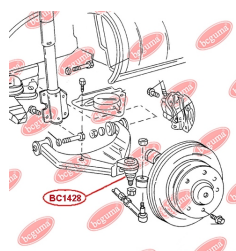

APPLICABILITY:

CHRYSLER, MERCEDES-BENZ, VAUXHALL, VW

BC1428