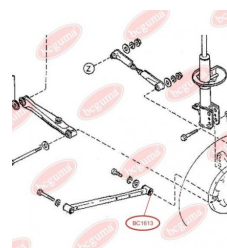

APPLICABILITY:

MAZDA