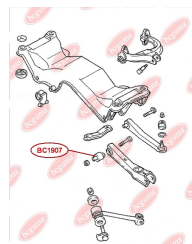

BC1906

CONTROL ARM-/TRAILING ARM BUSH

www.en.bcguma.ua/auto/BC1906

Part Number:	BC1906
GTIN-13:	4823101803969
Number of other manufacturers (OEMs):	MB809239; MR102012; MR244851; MR403464; MN100110
Weight, g:	144
Required amount:	4
Items in Package:	1
External diameter, mm:	35.0
Inner diameter, mm:	12.5
Thickness, mm:	50.0
Material:	Rubber / metal
That installation:	Back Front
Party settings:	Left / Right

APPLICABILITY:

MITSUBISHI, PROTON

CONTROL ARM-/TRAILING ARM BUSH

www.en.bcguma.ua/auto/BC1907

Part Number:	BC1907
GTIN-13:	4823101803976
Number of other manufacturers (OEMs):	MB809170; 0401065
Weight, g:	177
Required amount:	2
Items in Package:	1
External diameter, mm:	36.0
Inner diameter, mm:	12.0
Thickness, mm:	66.0
Material:	Rubber / metal
That installation:	Back
Party settings:	Left / Right

APPLICABILITY:

MITSUBISHI

BC1907