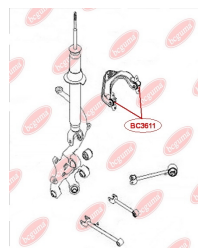

APPLICABILITY:

CHEVROLET, DAEWOO

BC3611