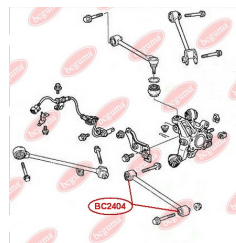

APPLICABILITY:

HONDA

BC2404