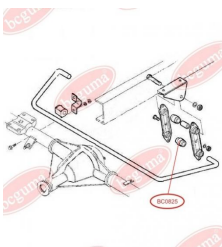

BC0825

STABILISER MOUNTING

www.en.bcguma.ua/auto/BC0825

Part Number:	BC0825
GTIN-13:	4823101801538
Number of other manufacturers (OEMs):	93801624
Weight, g:	27
Required amount:	-
Items in Package:	1
External diameter, mm:	38.0
Inner diameter, mm:	22.0
Thickness, mm:	40.0
Material:	Rubber
That installation:	Back
Party settings:	Left / Right