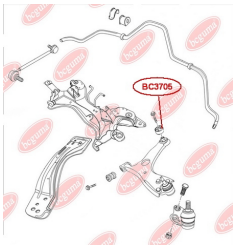

BC3705

CONTROL ARM-/TRAILING ARM BUSH

www.en.bcguma.ua/auto/BC3705

Part Number:	BC3705
GTIN-13:	4823101805291
Number of other manufacturers (OEMs):	T112909080
Weight, g:	288
Required amount:	2
Items in Package:	1
External diameter, mm:	60.5
Inner diameter, mm:	14.2
Thickness, mm:	60.0
Material:	Metal / Rubber
That installation:	Front
Party settings:	Left / Right

APPLICABILITY:

CHERY, TOYOTA

LINK STABILIZER BUSH

www.en.bcguma.ua/auto/BC3706

Part Number:	BC3706
GTIN-13:	4823101806342
Number of other manufacturers (OEMs):	1014001672
Weight, g:	5
Required amount:	8
Items in Package:	1
External diameter, mm:	25.0
Inner diameter, mm:	9.0
Thickness, mm:	12.0
Material:	Rubber
That installation:	Front
Party settings:	Left / Right

APPLICABILITY:

GEELY

BC3706