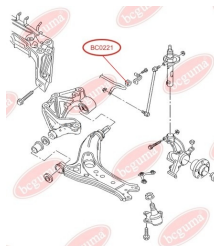

APPLICABILITY:

AUDI, SEAT, SKODA, VW