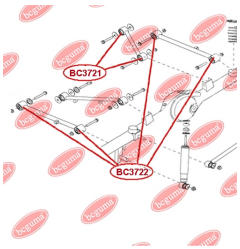

BC3721

CONTROL ARM-/TRAILING ARM BUSH

www.en.bcguma.ua/auto/BC3721

Part Number:	BC3721
GTIN-13:	4823101806588
Number of other manufacturers (OEMs):	2917220K00
Weight, g:	278
Required amount:	2
Items in Package:	1
External diameter, mm:	50.0
Inner diameter, mm:	14.0
Thickness, mm:	60.0
Material:	Rubber / metal
That installation:	Back
Party settings:	-

APPLICABILITY:

GREAT WALL

ANTI-ROLL BAR BUSHING KIT

www.en.bcguma.ua/auto/BC3724

Part Number:	BC3724
GTIN-13:	4823101806410
Number of other manufacturers (OEMs):	S212906015
Weight, g:	62
Required amount:	2
Items in Package:	1
External diameter, mm:	35.0
Inner diameter, mm:	18.0
Thickness, mm:	46.0
Material:	Rubber
That installation:	Front
Party settings:	Left / Right

APPLICABILITY:

CHERY

BC3724