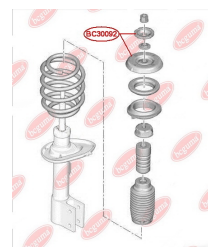

APPLICABILITY:

CITROËN, PEUGEOT, SKODA, SSANGYONG

BC30092