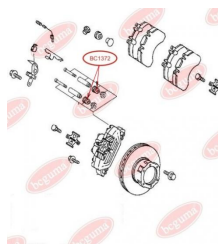

ANTHER OF BRAKE CALIPER

www.en.bcguma.ua/auto/BC1372

Part Number:	BC1372
GTIN-13:	4823101803051
Number of other manufacturers (OEMs):	A0004211463; A68320057; A6694204601; A6694202401; A6694202601; A6694204701; A6694204401; A6694202801; A6694203001; A6694206101; A6694204901; A6694206001; A6704207301; A6704205501; A6704205401; A6694202501; A6694202701; A6694204501; A6694202901; A669420310
Weight, g:	5
Required amount:	4
Items in Package:	1
External diameter, mm:	19.7
Inner diameter, mm:	17.5
Thickness, mm:	31.0
Material:	Rubber MBS
That installation:	Front
Party settings:	Left / Right

BC1372