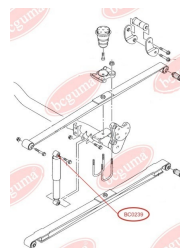

APPLICABILITY:

VW

BC0239

BC0240

MOUNTING, MANUAL TRANSMISSION

www.en.bcguma.ua/auto/BC0240

Part Number:	BC0240
GTIN-13:	4823101800562
Number of other manufacturers (OEMs):	701399207B
Weight, g:	306
Required amount:	1
Items in Package:	1
External diameter, mm:	64.0
Inner diameter, mm:	16.0
Thickness, mm:	90.0
Material:	Polyamide / rubber / metal
That installation:	Back Front
Party settings:	-