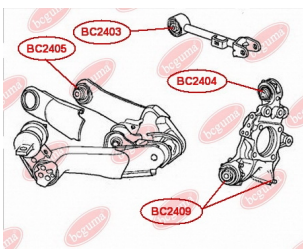

BC2409

CONTROL ARM-/TRAILING ARM BUSH

www.en.bcguma.ua/auto/BC2409

Part Number:	BC2409
GTIN-13:	4823101805512
Number of other manufacturers (OEMs):	52210SWAA00
Weight, g:	316
Required amount:	4
Items in Package:	1
External diameter, mm:	45.5
Inner diameter, mm:	14.2
Thickness, mm:	55.5
Material:	Metal / Rubber
That installation:	Back
Party settings:	Left / Right

APPLICABILITY:

HONDA

CONTROL ARM-/TRAILING ARM BUSH

www.en.bcguma.ua/auto/BC2410

Part Number:	BC2410
GTIN-13:	4823101806274
Number of other manufacturers (OEMs):	52370SWAA01; 52371SWAA01
Weight, g:	850
Required amount:	2
Items in Package:	1
External diameter, mm:	55.5
Inner diameter, mm:	14.2
Thickness, mm:	72.2
Material:	Metal / Rubber
That installation:	Back
Party settings:	Left / Right

APPLICABILITY:

HONDA

BC2410