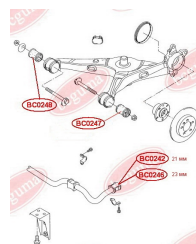

BC0240

MOUNTING, MANUAL TRANSMISSION

www.en.bcguma.ua/auto/BC0240

Part Number:	BC0240
GTIN-13:	4823101800562
Number of other manufacturers (OEMs):	701399207B
Weight, g:	306
Required amount:	1
Items in Package:	1
External diameter, mm:	64.0
Inner diameter, mm:	16.0
Thickness, mm:	90.0
Material:	Polyamide / rubber / metal
That installation:	Back Front
Party settings:	-

APPLICABILITY:

VW

ANTI-ROLL BAR BUSHING KIT

www.en.bcguma.ua/auto/BC0242

Part Number:	BC0242
GTIN-13:	4823101805307
Number of other manufacturers (OEMs):	7H0511414
Weight, g:	46
Required amount:	2
Items in Package:	1
External diameter, mm:	38.0
Inner diameter, mm:	21.0
Thickness, mm:	44.0
Material:	Rubber
That installation:	Back
Party settings:	Left / Right

APPLICABILITY:

VW

BC0242