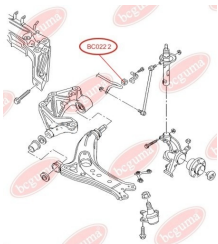

BC0222

STABILISER MOUNTING

www.en.bcguma.ua/auto/BC0222

Part Number:	BC0222
GTIN-13:	4823101800388
Number of other manufacturers (OEMs):	6Q0411314Q; 6Q0411314M
Weight, g:	31
Required amount:	2
Items in Package:	1
External diameter, mm:	33.0
Inner diameter, mm:	17.0
Thickness, mm:	36.0
Material:	Rubber
That installation:	Front
Party settings:	Left / Right