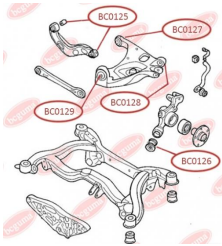

APPLICABILITY:

AUDI, SAAB, SEAT, SKODA, VW

BC0120

BC0123**CONTROL ARM-/TRAILING ARM BUSH**www.en.bcguma.ua/auto/BC0123

Part Number:	BC0123
GTIN-13:	4823101805772
Number of other manufacturers (OEMs):	8E0407181B; 8E0407181C; 8E0407181D
Weight, g:	182
Required amount:	2
Items in Package:	1
External diameter, mm:	40.5
Inner diameter, mm:	12.2
Thickness, mm:	37.0
Material:	Metal / Rubber
That installation:	Front
Party settings:	Left / Right

**APPLICABILITY:**

AUDI, SEAT, SKODA, VW

CONTROL ARM-/TRAILING ARM BUSHwww.en.bcguma.ua/auto/BC0125

Part Number:	BC0125
GTIN-13:	4823101805871
Number of other manufacturers (OEMs):	8E0501541S; 8E0501541Q; 8E0501541J
Weight, g:	191
Required amount:	4
Items in Package:	1
External diameter, mm:	36.4
Inner diameter, mm:	12.2
Thickness, mm:	46.5
Material:	Metal / Rubber
That installation:	Back
Party settings:	Left / Right

BC0125**APPLICABILITY:**

AUDI, SEAT

BC0126**CONTROL ARM-/TRAILING ARM BUSH**

www.en.bcguma.ua/auto/BC0126

Part Number:	BC0126
GTIN-13:	4823101806137
Number of other manufacturers (OEMs):	8E0505311T; 8E0505312T; 8E0505311S; 8E0505312S; 8E0505203C; 8E0505203D; 8E0505311AC; 8E0505312AC
Weight, g:	250
Required amount:	2
Items in Package:	1
External diameter, mm:	43.8
Inner diameter, mm:	12.2
Thickness, mm:	60.0
Material:	Rubber / metal
That installation:	Back
Party settings:	Left / Right

APPLICABILITY:

AUDI, SEAT

CONTROL ARM-/TRAILING ARM BUSH

www.en.bcguma.ua/auto/BC0127

Part Number:	BC0127
GTIN-13:	4823101806526
Number of other manufacturers (OEMs):	8E0505171J; 8E0505311T; 8E0505311S; 8E0505312S; 8E0505311AC; 8E0505312AC; 8E0505312T
Weight, g:	236
Required amount:	2
Items in Package:	1
External diameter, mm:	47.0
Inner diameter, mm:	12.0
Thickness, mm:	50.0
Material:	Rubber / metal
That installation:	Back
Party settings:	Left / Right