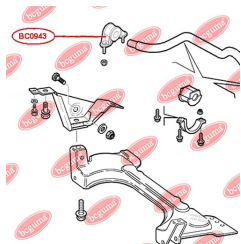

BC0943

ANTI-ROLL BAR BUSHING KIT

www.en.bcguma.ua/auto/BC0943

Part Number:	BC0943
GTIN-13:	4823101806557
Number of other manufacturers (OEMs):	51744226; 46777764; 46841320; 51713088
Weight, g:	105
Required amount:	2
Items in Package:	1
External diameter, mm:	34.0
Inner diameter, mm:	12.0
Thickness, mm:	29.0
Material:	Rubber
That installation:	Front
Party settings:	Left / Right

APPLICABILITY:

FIAT

CONTROL ARM-/TRAILING ARM BUSH

www.en.bcguma.ua/auto/BC1001

Part Number:	BC1001
GTIN-13:	4823101801989
Number of other manufacturers (OEMs):	7700302115; 7700302116; 4500091; 5445000QAA; 09160391; 9160391
Weight, g:	194
Required amount:	2
Items in Package:	1
External diameter, mm:	49.0
Inner diameter, mm:	22.0
Thickness, mm:	60.0
Material:	Rubber / metal
That installation:	Front
Party settings:	Left / Right

APPLICABILITY:

NISSAN, OPEL, RENAULT, VAUXHALL

BC1001