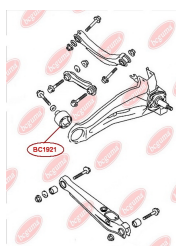

BC1920

CONTROL ARM-/TRAILING ARM BUSH

www.en.bcguma.ua/auto/BC1920

Part Number:	BC1920
GTIN-13:	4823101804997
Number of other manufacturers (OEMs):	MR403440
Weight, g:	135
Required amount:	2
Items in Package:	1
External diameter, mm:	37.5
Inner diameter, mm:	14.2
Thickness, mm:	60.0
Material:	Rubber / metal
That installation:	Front
Party settings:	Left / Right

APPLICABILITY:

MITSUBISHI

CONTROL ARM-/TRAILING ARM BUSH, REINFORCED "BAD ROADS"

www.en.bcguma.ua/auto/BC1921

Part Number:	BC1921
GTIN-13:	4823101804102
Number of other manufacturers (OEMs):	MR519127; 4120A001
Weight, g:	631
Required amount:	2
Items in Package:	1
External diameter, mm:	81.0
Inner diameter, mm:	12.0
Thickness, mm:	75.0
Material:	Metal / Rubber
That installation:	Back
Party settings:	Left / Right

APPLICABILITY:

MITSUBISHI

BC1921