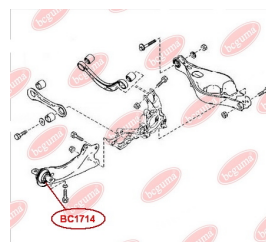

APPLICABILITY:

MAZDA