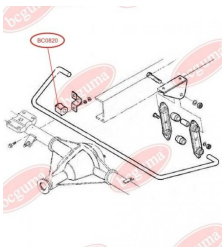

BC0820

STABILISER MOUNTING

www.en.bcguma.ua/auto/BC0820

Part Number:	BC0820
GTIN-13:	4823101801477
Number of other manufacturers (OEMs):	93802629
Weight, g:	36
Required amount:	-
Items in Package:	1
External diameter, mm:	34.0
Inner diameter, mm:	20.0
Thickness, mm:	40.0
Material:	Rubber
That installation:	Back
Party settings:	Left / Right

APPLICABILITY:

IVECO

STABILISER MOUNTING

www.en.bcguma.ua/auto/BC0821

Part Number:	BC0821
GTIN-13:	4823101801484
Number of other manufacturers (OEMs):	93801556
Weight, g:	33
Required amount:	-
Items in Package:	1
External diameter, mm:	34.0
Inner diameter, mm:	22.0
Thickness, mm:	40.0
Material:	Rubber
That installation:	Back
Party settings:	Left / Right

APPLICABILITY:

IVECO

BC0821