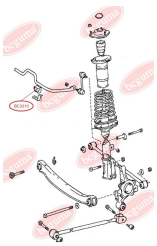

BC3310

ANTI-ROLL BAR BUSHING KIT

www.en.bcguma.ua/auto/BC3310

Part Number:	BC3310
GTIN-13:	4823101804898
Number of other manufacturers (OEMs):	4881820070; 4881802021; 4881812150
Weight, g:	32
Required amount:	2
Items in Package:	1
External diameter, mm:	32.0
Inner diameter, mm:	14.0
Thickness, mm:	36.0
Material:	Rubber
That installation:	Back
Party settings:	Left / Right

APPLICABILITY:

TOYOTA

ANTI-ROLL BAR BUSHING KIT

www.en.bcguma.ua/auto/BC3311

Part Number:	BC3311
GTIN-13:	4823101804904
Number of other manufacturers (OEMs):	4881805010; 4881820280; 4881505030
Weight, g:	39
Required amount:	2
Items in Package:	1
External diameter, mm:	-
Inner diameter, mm:	13.0
Thickness, mm:	37.0
Material:	Rubber
That installation:	Back
Party settings:	Left / Right

APPLICABILITY:

TOYOTA

BC3311