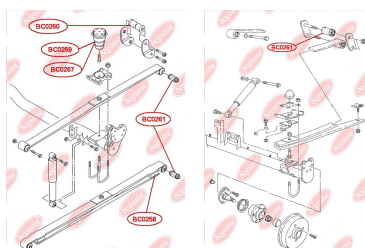

BC0261

LEAF SPRING BUSH, REAR

www.en.bcguma.ua/auto/BC0261

Part Number:	BC0261
GTIN-13:	4823101800708
Number of other manufacturers (OEMs):	6K9501541
Weight, g:	225
Required amount:	2
Items in Package:	1
External diameter, mm:	45.0
Inner diameter, mm:	12.0
Thickness, mm:	85.0
Material:	Rubber / metal
That installation:	Back
Party settings:	Left / Right

APPLICABILITY:

SEAT, VW

SHOCK ABSORBER BUSH, UPPER

www.en.bcguma.ua/auto/BC0262

Part Number:	BC0262
GTIN-13:	4823101800715
Number of other manufacturers (OEMs):	7H5513029C; 7H0513029E; 7H0513029D
Weight, g:	129
Required amount:	2
Items in Package:	1
External diameter, mm:	41.3
Inner diameter, mm:	12.0
Thickness, mm:	40.0
Material:	Metal / Rubber
That installation:	Back
Party settings:	Left / Right

APPLICABILITY:

VW

BC0262