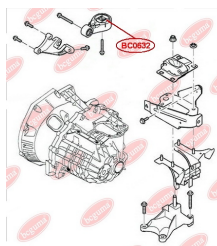

BC0631

BUSHING, LEAF SPRING

www.en.bcguma.ua/auto/BC0631

Part Number:	BC0631
GTIN-13:	4823101801279
Number of other manufacturers (OEMs):	4531471; YC155776AC
Weight, g:	165
Required amount:	2
Items in Package:	1
External diameter, mm:	37.0
Inner diameter, mm:	14.0
Thickness, mm:	80.0
Material:	Rubber / metal
That installation:	Back
Party settings:	Left / Right

APPLICABILITY:

FORD

ENGINE MOUNTING (MANUAL TRANSMISSION)

www.en.bcguma.ua/auto/BC0632

Part Number:	BC0632
GTIN-13:	4823101801286
Number of other manufacturers (OEMs):	1070177; 1102416; 5062530; 5208219; 98AB6P082MB; 9T166P082BB
Weight, g:	153
Required amount:	1
Items in Package:	1
External diameter, mm:	70.0
Inner diameter, mm:	10.0
Thickness, mm:	42.0
Material:	Polymer/Rubber/Metal
That installation:	Front axle
Party settings:	Behind

APPLICABILITY:

FORD

BC0632