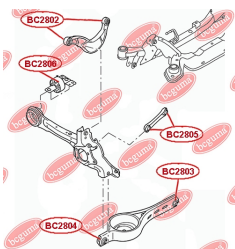

BC2802

CONTROL ARM-/TRAILING ARM BUSH

www.en.bcguma.ua/auto/BC2802

Part Number:	BC2802
GTIN-13:	4823101806205
Number of other manufacturers (OEMs):	6G915500BAA; 6G915500XAA; 6G915500MAD; 6G915500NAD; 6G915500AAC; 30748343; 1387629; 1509830; 1509831; 1457609
Weight, g:	111
Required amount:	4
Items in Package:	1
External diameter, mm:	36.2
Inner diameter, mm:	12.3
Thickness, mm:	35.0
Material:	Metal / Rubber
That installation:	Back
Party settings:	Left / Right

APPLICABILITY:

BMW, FORD, MAZDA, TOYOTA, VOLVO

CONTROL ARM-/TRAILING ARM BUSH

www.en.bcguma.ua/auto/BC2803

Part Number:	BC2803
GTIN-13:	4823101806335
Number of other manufacturers (OEMs):	6G915K652XAE; 1469125; 30760324
Weight, g:	246
Required amount:	2
Items in Package:	1
External diameter, mm:	38.0
Inner diameter, mm:	12.0
Thickness, mm:	55.0
Material:	Rubber / metal
That installation:	Back
Party settings:	Left / Right

APPLICABILITY:

FORD, VOLVO

BC2803