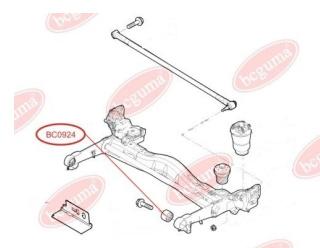

APPLICABILITY:

CITROËN, FIAT, PEUGEOT

BC0924

BC0925**ANTI-ROLL BAR BUSHING KIT**www.en.bcguma.ua/auto/BC0925

Part Number:	BC0925
GTIN-13:	4823101801835
Number of other manufacturers (OEMs):	51785488; 51785488; 5094E5
Weight, g:	68
Required amount:	2
Items in Package:	1
External diameter, mm:	-
Inner diameter, mm:	20.0
Thickness, mm:	46.0
Material:	Rubber
That installation:	Front
Party settings:	Left / Right