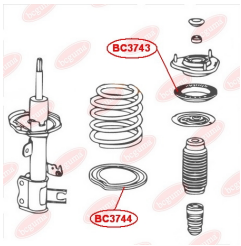

BC3744

RUBBER BUFFER, SUSPENSION

www.en.bcguma.ua/auto/BC3744

Part Number:	BC3744
GTIN-13:	4823101806625
Number of other manufacturers (OEMs):	1064001386
Weight, g:	78
Required amount:	2
Items in Package:	1
External diameter, mm:	165.0
Inner diameter, mm:	118.0
Thickness, mm:	-
Material:	Rubber
That installation:	Front
Party settings:	Left / Right

APPLICABILITY:

EMGRAND (GEELY)

RUBBER BUFFER, SUSPENSION

www.en.bcguma.ua/auto/BC3746

Part Number:	BC3746
GTIN-13:	4823101806632
Number of other manufacturers (OEMs):	B2915185
Weight, g:	74
Required amount:	2
Items in Package:	1
External diameter, mm:	-
Inner diameter, mm:	74.0
Thickness, mm:	19.0
Material:	Rubber
That installation:	Back
Party settings:	Left / Right

APPLICABILITY:

LIFAN

BC3746