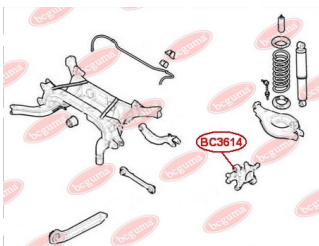

BC3614

CONTROL ARM-/TRAILING ARM BUSH

www.en.bcguma.ua/auto/BC3614

Part Number:	BC3614
GTIN-13:	4823101805581
Number of other manufacturers (OEMs):	96626433; 96626434; 4804655
Weight, g:	213
Required amount:	2
Items in Package:	1
External diameter, mm:	37.0
Inner diameter, mm:	14.3
Thickness, mm:	55.0
Material:	Metal / Rubber
That installation:	Back
Party settings:	Left / Right

APPLICABILITY:

CHEVROLET, OPEL

ANTI-ROLL BAR BUSHING KIT

www.en.bcguma.ua/auto/BC3700

Part Number:	BC3700
GTIN-13:	4823101804782
Number of other manufacturers (OEMs):	4471209000; 4471209010
Weight, g:	85
Required amount:	2
Items in Package:	1
External diameter, mm:	42.0
Inner diameter, mm:	31.0
Thickness, mm:	60.0
Material:	Rubber
That installation:	Front
Party settings:	Left / Right

APPLICABILITY:

SSANGYONG

BC3700