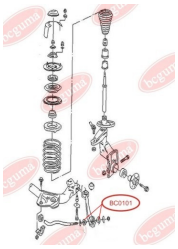

UKRAINIAN

CAR-PARTS

MANUFACTURER

WWW.BCGUMA.UA

BC0101**CONTROL ARM-/TRAILING ARM BUSH**www.en.bcguma.ua/auto/BC0101

Part Number:	BC0101
GTIN-13:	4823101800029
Number of other manufacturers (OEMs):	4A0407181A
Weight, g:	97
Required amount:	4
Items in Package:	1
External diameter, mm:	54.0
Inner diameter, mm:	16.0
Thickness, mm:	24.0
Material:	Rubber / metal
That installation:	Front
Party settings:	Left / Right

**APPLICABILITY:**

AUDI

ROD ASSEMBLY BUSHwww.en.bcguma.ua/auto/BC0102

Part Number:	BC0102
GTIN-13:	4823101800036
Number of other manufacturers (OEMs):	4A0419802A; 4A0419801A
Weight, g:	52
Required amount:	2
Items in Package:	1
External diameter, mm:	29.0
Inner diameter, mm:	12.0
Thickness, mm:	28.0
Material:	Rubber / metal
That installation:	Front
Party settings:	Left / Right