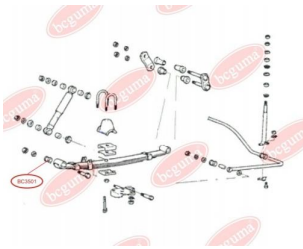

BC3501

BUSHING, LEAF SPRING

www.en.bcguma.ua/auto/BC3501

Part Number:	BC3501
GTIN-13:	4823101804652
Number of other manufacturers (OEMs):	5514743002; 5514743160
Weight, g:	393
Required amount:	2
Items in Package:	1
External diameter, mm:	55.0
Inner diameter, mm:	14.0
Thickness, mm:	80.0
Material:	Rubber / metal
That installation:	Back Front
Party settings:	Left / Right

APPLICABILITY:

HYUNDAI

BUSH, LEAF SPRING

www.en.bcguma.ua/auto/BC3502

Part Number:	BC3502
GTIN-13:	4823101804669
Number of other manufacturers (OEMs):	551184A501
Weight, g:	403
Required amount:	2
Items in Package:	1
External diameter, mm:	55.0
Inner diameter, mm:	19.0
Thickness, mm:	79.0
Material:	Rubber / metal
That installation:	Front
Party settings:	Left / Right

APPLICABILITY:

HYUNDAI, KIA

BC3502