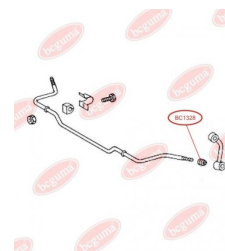

APPLICABILITY:

MERCEDES-BENZ, VW

BC1328