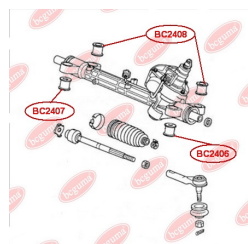

APPLICABILITY:

HONDA

BC2408