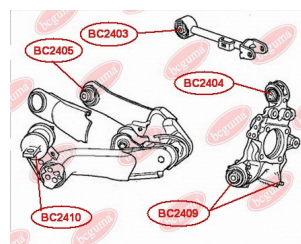

APPLICABILITY:

HONDA