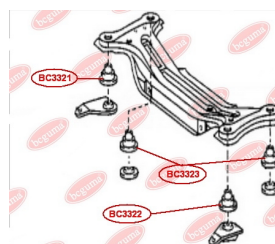

APPLICABILITY:

LEXUS, TOYOTA

BC3321