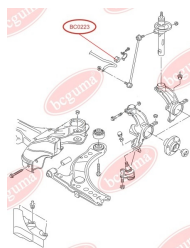

APPLICABILITY:

AUDI, SEAT, SKODA, VW

BC0223