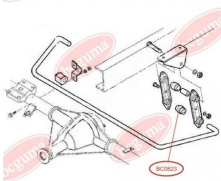

BC0823

STABILISER MOUNTING

www.en.bcguma.ua/auto/BC0823

Part Number:	BC0823
GTIN-13:	4823101801514
Number of other manufacturers (OEMs):	8581022
Weight, g:	33
Required amount:	-
Items in Package:	1
External diameter, mm:	38.0
Inner diameter, mm:	18.0
Thickness, mm:	40.0
Material:	Rubber
That installation:	Back
Party settings:	Left / Right