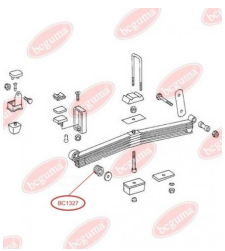

BC1327

BUSH, SPRING SHACKLE

www.en.bcguma.ua/auto/BC1327

Part Number:	BC1327
GTIN-13:	4823101802542
Number of other manufacturers (OEMs):	A6733200150
Weight, g:	205
Required amount:	-
Items in Package:	1
External diameter, mm:	58.0
Inner diameter, mm:	36.0
Thickness, mm:	58.0
Material:	Rubber / metal
That installation:	Back
Party settings:	Left / Right