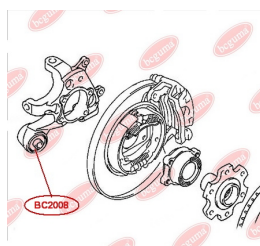

BC2007

CONTROL ARM-/TRAILING ARM BUSH

www.en.bcguma.ua/auto/BC2007

Part Number:	BC2007
GTIN-13:	4823101804140
Number of other manufacturers (OEMs):	MR374672
Weight, g:	320
Required amount:	2
Items in Package:	1
External diameter, mm:	42.3
Inner diameter, mm:	16.0
Thickness, mm:	62.0
Material:	Rubber / metal
That installation:	Back
Party settings:	Left / Right

APPLICABILITY:

MITSUBISHI

CONTROL ARM-/TRAILING ARM BUSH

www.en.bcguma.ua/auto/BC2008

Part Number:	BC2008
GTIN-13:	4823101806007
Number of other manufacturers (OEMs):	MR418065; MR418066
Weight, g:	419
Required amount:	2
Items in Package:	1
External diameter, mm:	56.5
Inner diameter, mm:	16.5
Thickness, mm:	74.5
Material:	Metal / Rubber
That installation:	Back
Party settings:	Left / Right

APPLICABILITY:

MITSUBISHI

BC2008