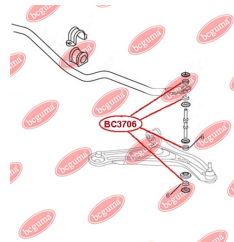

BC3705

CONTROL ARM-/TRAILING ARM BUSH

www.en.bcguma.ua/auto/BC3705

Part Number:	BC3705
GTIN-13:	4823101805291
Number of other manufacturers (OEMs):	T112909080
Weight, g:	288
Required amount:	2
Items in Package:	1
External diameter, mm:	60.5
Inner diameter, mm:	14.2
Thickness, mm:	60.0
Material:	Metal / Rubber
That installation:	Front
Party settings:	Left / Right

APPLICABILITY:

CHERY, TOYOTA

LINK STABILIZER BUSH

www.en.bcguma.ua/auto/BC3706

Part Number:	BC3706
GTIN-13:	4823101806342
Number of other manufacturers (OEMs):	1014001672
Weight, g:	5
Required amount:	8
Items in Package:	1
External diameter, mm:	25.0
Inner diameter, mm:	9.0
Thickness, mm:	12.0
Material:	Rubber
That installation:	Front
Party settings:	Left / Right

APPLICABILITY:

GEELY

BC3706