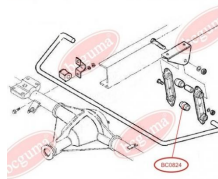

APPLICABILITY:

IVECO

BC0824