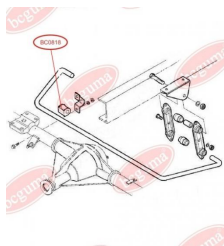

**BC0817**

APPLICABILITY:

IVECO

BC0818

STABILISER MOUNTING

www.en.bcguma.ua/auto/BC0818

Part Number:	BC0818
GTIN-13:	4823101801453
Number of other manufacturers (OEMs):	93803961
Weight, g:	42
Required amount:	-
Items in Package:	1
External diameter, mm:	34.0
Inner diameter, mm:	16.0
Thickness, mm:	40.0
Material:	Rubber
That installation:	Back
Party settings:	Left / Right