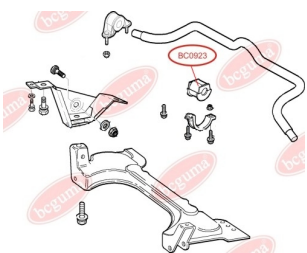

BC0923

ANTI-ROLL BAR BUSHING KIT

www.en.bcguma.ua/auto/BC0923

Part Number:	BC0923
GTIN-13:	4823101801248
Number of other manufacturers (OEMs):	46790552; 46738807; 46738808
Weight, g:	41
Required amount:	2
Items in Package:	1
External diameter, mm:	-
Inner diameter, mm:	23.0
Thickness, mm:	50.0
Material:	Rubber
That installation:	Front
Party settings:	Left / Right