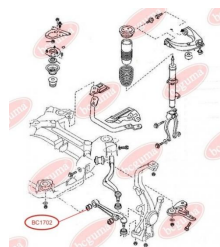

APPLICABILITY:

MAZDA, VW

BC1702