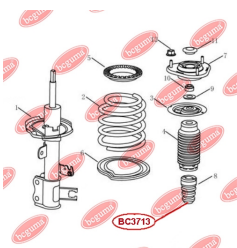

BC3713

RUBBER BUFFER, SUSPENSION

www.en.bcguma.ua/auto/BC3713

Part Number:	BC3713
GTIN-13:	4823101806441
Number of other manufacturers (OEMs):	1064001693
Weight, g:	97
Required amount:	2
Items in Package:	1
External diameter, mm:	53.0
Inner diameter, mm:	21.0
Thickness, mm:	87.0
Material:	Rubber
That installation:	Front
Party settings:	Left / Right