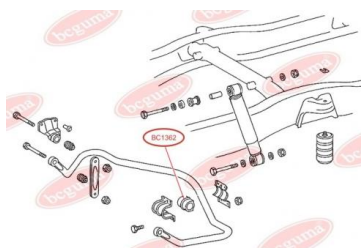

APPLICABILITY:

MERCEDES-BENZ