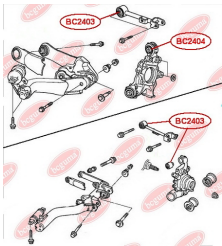

BC2403

CONTROL ARM-/TRAILING ARM BUSH

www.en.bcguma.ua/auto/BC2403

Part Number:	BC2403
GTIN-13:	4823101805086
Number of other manufacturers (OEMs):	52390SWAA00; 52390S7A000; 52390S9A981; 52400S9A981; 52395S5A004
Weight, g:	210
Required amount:	2
Items in Package:	1
External diameter, mm:	42.3
Inner diameter, mm:	12.0
Thickness, mm:	47.0
Material:	Metal / Rubber
That installation:	Back
Party settings:	Left / Right

APPLICABILITY:

HONDA

CONTROL ARM-/TRAILING ARM BUSH

www.en.bcguma.ua/auto/BC2404

Part Number:	BC2404
GTIN-13:	4823101805093
Number of other manufacturers (OEMs):	52350SEA000
Weight, g:	215
Required amount:	4
Items in Package:	1
External diameter, mm:	42.3
Inner diameter, mm:	12.0
Thickness, mm:	50.0
Material:	Metal / Rubber
That installation:	Back
Party settings:	Left / Right

APPLICABILITY:

HONDA

BC2404