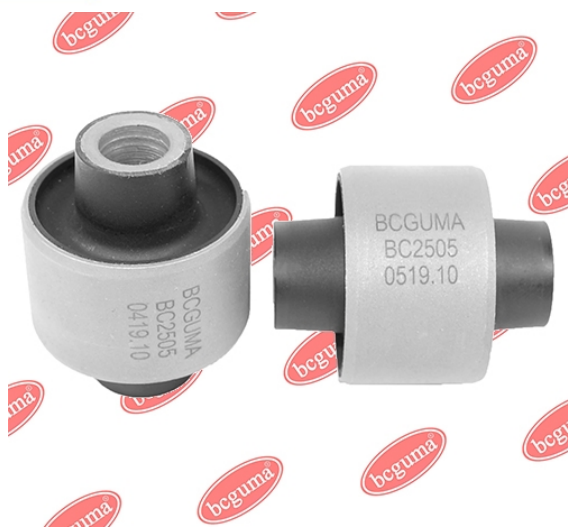

BC2505

CONTROL ARM-/TRAILING ARM BUSH

www.en.bcguma.ua/auto/BC2505

Part Number:	BC2505
GTIN-13:	4823101805703
Number of other manufacturers (OEMs):	20257XA000
Weight, g:	117
Required amount:	2
Items in Package:	1
External diameter, mm:	40.4
Inner diameter, mm:	12.2
Thickness, mm:	50.0
Material:	Metal / Rubber
That installation:	Back
Party settings:	Left / Right

APPLICABILITY:

SUBARU

CONTROL ARM-/TRAILING ARM BUSH

www.en.bcguma.ua/auto/BC2506

Part Number:	BC2506
GTIN-13:	4823101805826
Number of other manufacturers (OEMs):	20254XA00A
Weight, g:	164
Required amount:	4
Items in Package:	1
External diameter, mm:	40.5
Inner diameter, mm:	12.2
Thickness, mm:	48.0
Material:	Metal / Rubber
That installation:	Back
Party settings:	Left / Right

APPLICABILITY:

SUBARU

BC2506