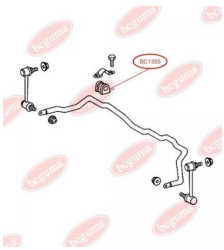

BC1355

ANTI-ROLL BAR BUSHING KIT

www.en.bcguma.ua/auto/BC1355

Part Number:	BC1355
GTIN-13:	4823101802849
Number of other manufacturers (OEMs):	A6383230285
Weight, g:	74
Required amount:	2
Items in Package:	1
External diameter, mm:	-
Inner diameter, mm:	24.0
Thickness, mm:	53.0
Material:	Rubber
That installation:	Front
Party settings:	Left / Right