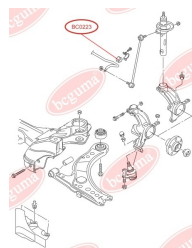

STABILISER MOUNTING

www.en.bcguma.ua/auto/BC0223

Part Number:	BC0223
GTIN-13:	4823101800395
Number of other manufacturers (OEMs):	6Q0411314R; 6Q0411314N; 6Q0411314E
Weight, g:	30
Required amount:	2
Items in Package:	1
External diameter, mm:	33.0
Inner diameter, mm:	18.0
Thickness, mm:	36.0
Material:	Rubber
That installation:	Front
Party settings:	Left / Right