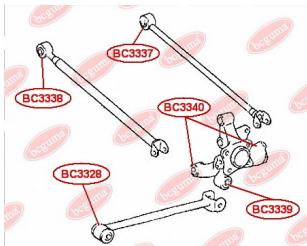

BC3339

CONTROL ARM-/TRAILING ARM BUSH

www.en.bcguma.ua/auto/BC3339

Part Number:	BC3339
GTIN-13:	4823101805734
Number of other manufacturers (OEMs):	4230448031
Weight, g:	134
Required amount:	2
Items in Package:	1
External diameter, mm:	44.2
Inner diameter, mm:	12.2
Thickness, mm:	55.0
Material:	Rubber / metal
That installation:	Back
Party settings:	Left / Right

APPLICABILITY:

LEXUS, TOYOTA

CONTROL ARM-/TRAILING ARM BUSH

www.en.bcguma.ua/auto/BC3340

Part Number:	BC3340
GTIN-13:	4823101805741
Number of other manufacturers (OEMs):	4221020010
Weight, g:	113
Required amount:	4
Items in Package:	1
External diameter, mm:	37.3
Inner diameter, mm:	14.0
Thickness, mm:	42.0
Material:	Metal / Rubber
That installation:	Back
Party settings:	Left / Right

APPLICABILITY:

LEXUS, TOYOTA

BC3340