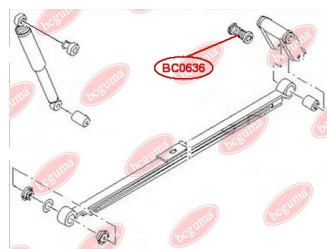

LEAF SPRING BUSHING

www.en.bcguma.ua/auto/BC0636

Part Number:	BC0636
GTIN-13:	4823101805420
Number of other manufacturers (OEMs):	6C115A546AB; 1526483
Weight, g:	212
Required amount:	2
Items in Package:	1
External diameter, mm:	38.5
Inner diameter, mm:	14.2
Thickness, mm:	107.0
Material:	Metal / Rubber
That installation:	Back
Party settings:	Left / Right