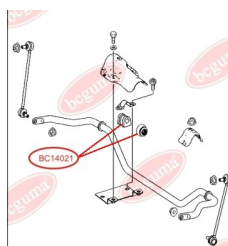

BC1402

STABILISER MOUNTING

www.en.bcguma.ua/auto/BC1402

Part Number:	BC1402
GTIN-13:	4823101803167
Number of other manufacturers (OEMs):	A6393232085
Weight, g:	81
Required amount:	2
Items in Package:	1
External diameter, mm:	43.0
Inner diameter, mm:	26.0
Thickness, mm:	54.0
Material:	Rubber
That installation:	Front
Party settings:	Left / Right

APPLICABILITY:

MERCEDES-BENZ

STABILISER MOUNTING WITH ANTHER (BC1398 - 1PC., BC1403 - 2PC.)

www.en.bcguma.ua/auto/BC14021

Part Number:	BC14021
GTIN-13:	4823101803174
Number of other manufacturers (OEMs):	A6393230292; A6393232085
Weight, g:	93
Required amount:	2
Items in Package:	1
External diameter, mm:	43.0
Inner diameter, mm:	26.0
Thickness, mm:	-
Material:	Rubber
That installation:	Front
Party settings:	Left / Right

APPLICABILITY:

MERCEDES-BENZ

BC14021