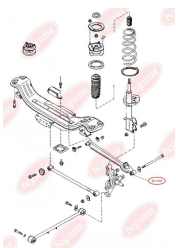

BC1608

TRACK CONTROL ARM BUSH, FRONT

www.en.bcguma.ua/auto/BC1608

Part Number:	BC1608
GTIN-13:	4823101803600
Number of other manufacturers (OEMs):	GA2A2860XA; GC5J2860X; GC5J28600
Weight, g:	105
Required amount:	2
Items in Package:	1
External diameter, mm:	31.5
Inner diameter, mm:	14.0
Thickness, mm:	53.0
Material:	Rubber / metal
That installation:	Back
Party settings:	Left / Right

APPLICABILITY:

MAZDA

BC1609

TRACK CONTROL ARM BUSH, REAR

www.en.bcguma.ua/auto/BC1609

Part Number:	BC1609
GTIN-13:	4823101803617
Number of other manufacturers (OEMs):	GC5J2860X; GA2A2860XA; GC5J28600
Weight, g:	164
Required amount:	2
Items in Package:	1
External diameter, mm:	35.0
Inner diameter, mm:	12.0
Thickness, mm:	64.0
Material:	Rubber / metal
That installation:	Back
Party settings:	Left / Right

APPLICABILITY:

MAZDA