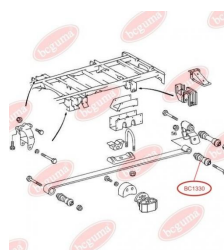

APPLICABILITY:

MERCEDES-BENZ, VW

BC1330