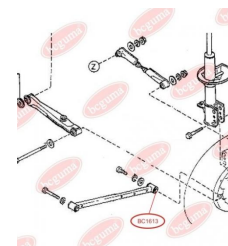

APPLICABILITY:

MAZDA