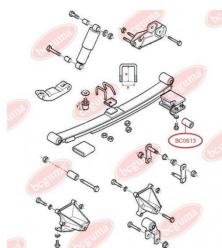

APPLICABILITY:

FORD

BC0613