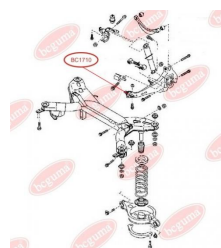

APPLICABILITY:

MAZDA

BC1710