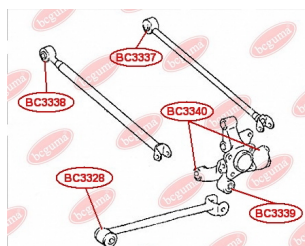

APPLICABILITY:

LEXUS, TOYOTA, TOYOTA (GAC)