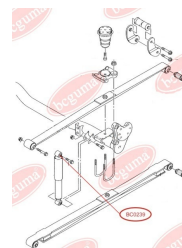

BC0238

SHOCK ABSORBER BUSH

www.en.bcguma.ua/auto/BC0238

Part Number:	BC0238
GTIN-13:	4823101800548
Number of other manufacturers (OEMs):	2K0513029H; 2K0513029B; 2K0513029F; 2K0513029G; 2K0513029M; 2K0513029N; 2K0513029P
Weight, g:	91
Required amount:	2
Items in Package:	1
External diameter, mm:	41.7
Inner diameter, mm:	12.0
Thickness, mm:	40.0
Material:	Polyamide / rubber / metal
That installation:	Back
Party settings:	Left / Right

APPLICABILITY:

VW

SHOCK ABSORBER BUSH

www.en.bcguma.ua/auto/BC0239

Part Number:	BC0239
GTIN-13:	4823101800555
Number of other manufacturers (OEMs):	2K0513029H; 2K0513029B; 2K0513029G; 2K0513029M; 2K0513029N; 2K0513029P; 2K0513029F
Weight, g:	75
Required amount:	2
Items in Package:	1
External diameter, mm:	41.7
Inner diameter, mm:	14.0
Thickness, mm:	40.0
Material:	Polyamide / rubber / metal
That installation:	Back
Party settings:	Left / Right

APPLICABILITY:

VW

BC0239