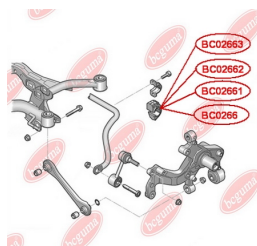

APPLICABILITY:

AUDI, HONDA, SEAT, SKODA, VW