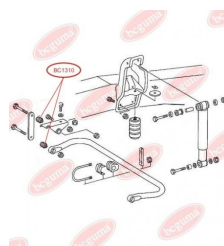

APPLICABILITY:

MERCEDES-BENZ