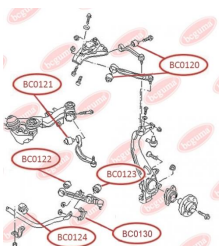

## CONTROL ARM-/TRAILING ARM BUSH

[www.en.bcguma.ua/auto/BC0117](http://www.en.bcguma.ua/auto/BC0117)

Part Number:	BC0117
GTIN-13:	4823101805642
Number of other manufacturers (OEMs):	7L0412333A; 95534324301
Weight, g:	312
Required amount:	2
Items in Package:	1
External diameter, mm:	46.5
Inner diameter, mm:	14.2
Thickness, mm:	74.0
Material:	Metal / Rubber
That installation:	Front
Party settings:	Left / Right

## CONTROL ARM-/TRAILING ARM BUSH, REINFORCED "BAD ROADS"

[www.en.bcguma.ua/auto/BC0120](http://www.en.bcguma.ua/auto/BC0120)

Part Number:	BC0120
GTIN-13:	4823101805864
Number of other manufacturers (OEMs):	4B0407515; 4D0407515C
Weight, g:	151
Required amount:	4
Items in Package:	1
External diameter, mm:	46.5
Inner diameter, mm:	10.0
Thickness, mm:	40.0
Material:	Metal / Rubber
That installation:	Front
Party settings:	Left / Right

### APPLICABILITY:

AUDI, SAAB, SEAT, SKODA, VW

**BC0120**

**BC0123****CONTROL ARM-/TRAILING ARM BUSH**[www.en.bcguma.ua/auto/BC0123](http://www.en.bcguma.ua/auto/BC0123)

Part Number:	BC0123
GTIN-13:	4823101805772
Number of other manufacturers (OEMs):	8E0407181B; 8E0407181C; 8E0407181D
Weight, g:	182
Required amount:	2
Items in Package:	1
External diameter, mm:	40.5
Inner diameter, mm:	12.2
Thickness, mm:	37.0
Material:	Metal / Rubber
That installation:	Front
Party settings:	Left / Right

**APPLICABILITY:**

AUDI, SEAT, SKODA, VW

**CONTROL ARM-/TRAILING ARM BUSH**[www.en.bcguma.ua/auto/BC0125](http://www.en.bcguma.ua/auto/BC0125)

Part Number:	BC0125
GTIN-13:	4823101805871
Number of other manufacturers (OEMs):	8E0501541S; 8E0501541Q; 8E0501541J
Weight, g:	191
Required amount:	4
Items in Package:	1
External diameter, mm:	36.4
Inner diameter, mm:	12.2
Thickness, mm:	46.5
Material:	Metal / Rubber
That installation:	Back
Party settings:	Left / Right