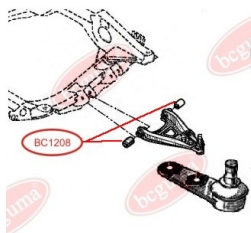

BC1208

CONTROL ARM-/TRAILING ARM BUSH

www.en.bcguma.ua/auto/BC1208

Part Number:	BC1208
GTIN-13:	4823101802177
Number of other manufacturers (OEMs):	7700424399; 5456000QAB; 8200942406; 8200942405; 8200942396; 7700424459; 8200942392
Weight, g:	119
Required amount:	2
Items in Package:	1
External diameter, mm:	45.5
Inner diameter, mm:	12.0
Thickness, mm:	46.0
Material:	Rubber / metal
That installation:	Front
Party settings:	Left / Right

APPLICABILITY:

NISSAN, RENAULT

ENGINE MOUNTING

www.en.bcguma.ua/auto/BC1209

Part Number:	BC1209
GTIN-13:	4823101802184
Number of other manufacturers (OEMs):	1123800QAA; 4408761; 8200003826
Weight, g:	348
Required amount:	-
Items in Package:	1
External diameter, mm:	78.0
Inner diameter, mm:	14.0
Thickness, mm:	52.0
Material:	Rubber / metal
That installation:	-
Party settings:	Bottom front

APPLICABILITY:

NISSAN, OPEL, RENAULT, VAUXHALL

BC1209