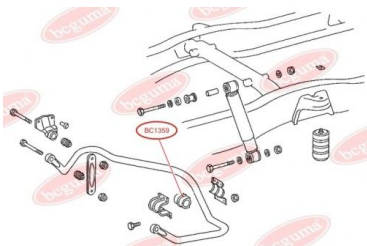

BC1359

STABILISER MOUNTING

www.en.bcguma.ua/auto/BC1359

Part Number:	BC1359
GTIN-13:	4823101802924
Number of other manufacturers (OEMs):	A6683260181
Weight, g:	143
Required amount:	2
Items in Package:	1
External diameter, mm:	58.0
Inner diameter, mm:	41.0
Thickness, mm:	81.0
Material:	Rubber
That installation:	Back
Party settings:	Left / Right