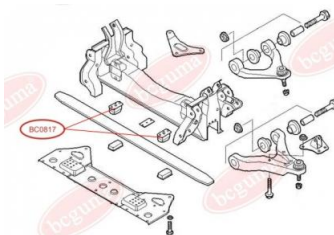

RUBBER BUFFER, SUSPENSION (METAL TOP)

www.en.bcguma.ua/auto/BC0817

Part Number:	BC0817
GTIN-13:	4823101801446
Number of other manufacturers (OEMs):	500362729
Weight, g:	306
Required amount:	-
Items in Package:	1
External diameter, mm:	-
Inner diameter, mm:	-
Thickness, mm:	-
Material:	Rubber / metal
That installation:	Front
Party settings:	-