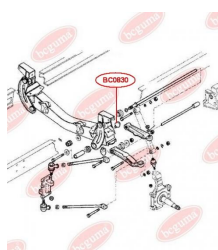

**APPLICABILITY:**

IVECO

**BC0830**

**BC0831****CONTROL ARM-/TRAILING ARM BUSH**[www.en.bcguma.ua/auto/BC0831](http://www.en.bcguma.ua/auto/BC0831)

Part Number:	BC0831
GTIN-13:	4823101805680
Number of other manufacturers (OEMs):	500350343
Weight, g:	282
Required amount:	4
Items in Package:	1
External diameter, mm:	65.5
Inner diameter, mm:	38.6
Thickness, mm:	34.0
Material:	Metal / Rubber
That installation:	Front
Party settings:	Left / Right