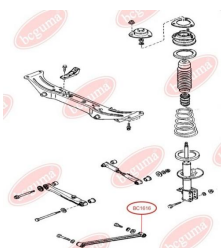

BC1616

TRACK CONTROL ARM BUSH

www.en.bcguma.ua/auto/BC1616

Part Number:	BC1616
GTIN-13:	4823101803686
Number of other manufacturers (OEMs):	G11628300B; GE6028200
Weight, g:	107
Required amount:	2
Items in Package:	1
External diameter, mm:	41.5
Inner diameter, mm:	16.0
Thickness, mm:	50.0
Material:	Rubber / metal
That installation:	Back
Party settings:	Left / Right

APPLICABILITY:

MAZDA

BC1617

TRACK CONTROL ARM BUSH

www.en.bcguma.ua/auto/BC1617

Part Number:	BC1617
GTIN-13:	4823101803693
Number of other manufacturers (OEMs):	B45528200A; B45528200B
Weight, g:	87
Required amount:	2
Items in Package:	1
External diameter, mm:	41.5
Inner diameter, mm:	20.0
Thickness, mm:	50.0
Material:	Rubber / metal
That installation:	Back
Party settings:	Left / Right

APPLICABILITY:

MAZDA