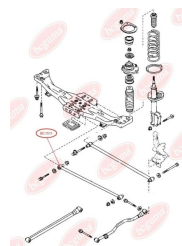

APPLICABILITY:

MAZDA