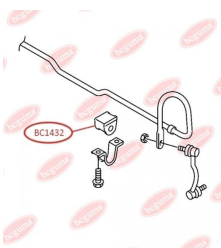

BC1432

STABILISER MOUNTING

www.en.bcguma.ua/auto/BC1432

Part Number:	BC1432
GTIN-13:	4823101806267
Number of other manufacturers (OEMs):	A9063233585; A9063231485; 2E0411041C; 2E0411041E; 68013717AA
Weight, g:	134
Required amount:	2
Items in Package:	1
External diameter, mm:	51.0
Inner diameter, mm:	17.0
Thickness, mm:	49.0
Material:	Rubber / metal
That installation:	Front
Party settings:	Left / Right

APPLICABILITY:

MERCEDES-BENZ, VW

CONTROL ARM-/TRAILING ARM BUSH

www.en.bcguma.ua/auto/BC1433

Part Number:	BC1433
GTIN-13:	4823101805895
Number of other manufacturers (OEMs):	A9063330014; 2E0407523
Weight, g:	362
Required amount:	4
Items in Package:	1
External diameter, mm:	52.3
Inner diameter, mm:	14.2
Thickness, mm:	74.0
Material:	Rubber / metal
That installation:	Front
Party settings:	Left / Right

APPLICABILITY:

AUDI, MERCEDES-BENZ, VW

BC1433