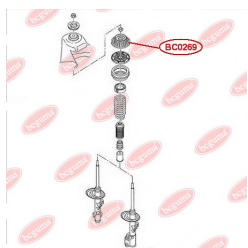

**APPLICABILITY:**

AUDI, SEAT, SKODA, VW

**BC02681**

**BC0269****TOP STRUT MOUNTING**[www.en.bcguma.ua/auto/BC0269](http://www.en.bcguma.ua/auto/BC0269)

Part Number:	BC0269
GTIN-13:	4823101806533
Number of other manufacturers (OEMs):	7E0412331
Weight, g:	555
Required amount:	2
Items in Package:	1
External diameter, mm:	150.0
Inner diameter, mm:	14.0
Thickness, mm:	50.0
Material:	Rubber / metal
That installation:	Front
Party settings:	Left / Right