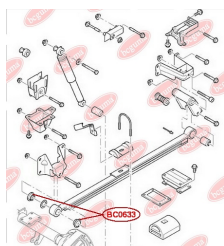

BC0633

BUSHING, LEAF SPRING, REINFORCED "BAD ROADS"

www.en.bcguma.ua/auto/BC0633

Part Number:	BC0633
GTIN-13:	4823101801293
Number of other manufacturers (OEMs):	1431019; 1453843; 1453844; 1453845; 6C165781AA; 6C165781BA; 6C165781CA
Weight, g:	244
Required amount:	4
Items in Package:	1
External diameter, mm:	60.0
Inner diameter, mm:	16.0
Thickness, mm:	36.0
Material:	Metal / Rubber
That installation:	Back
Party settings:	Left / Right

APPLICABILITY:

FORD

CONTROL ARM-/TRAILING ARM BUSH

www.en.bcguma.ua/auto/BC0634

Part Number:	BC0634
GTIN-13:	4823101805383
Number of other manufacturers (OEMs):	1254368; 1304124; 1061670; 98AG5K896AB; 3M515K896AC; C2Y62846X; 30666331; 30666821
Weight, g:	388
Required amount:	2
Items in Package:	1
External diameter, mm:	60.5
Inner diameter, mm:	14.2
Thickness, mm:	143.0
Material:	Metal / Rubber
That installation:	Back
Party settings:	Left / Right

APPLICABILITY:

FORD, MAZDA, VOLVO

BC0634