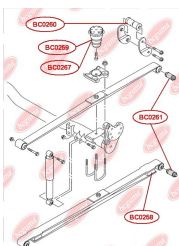

BC0259

RUBBER BUFFER, SUSPENSION

www.en.bcguma.ua/auto/BC0259

Part Number:	BC0259
GTIN-13:	4823101800685
Number of other manufacturers (OEMs):	2K0511153D
Weight, g:	508
Required amount:	2
Items in Package:	1
External diameter, mm:	-
Inner diameter, mm:	-
Thickness, mm:	106.0
Material:	Rubber / metal
That installation:	Back
Party settings:	-

APPLICABILITY:

VW

BUSHING, LEAF SPRING

www.en.bcguma.ua/auto/BC0260

Part Number:	BC0260
GTIN-13:	4823101800692
Number of other manufacturers (OEMs):	2K0511171B
Weight, g:	273
Required amount:	2
Items in Package:	1
External diameter, mm:	42.5
Inner diameter, mm:	12.0
Thickness, mm:	107.0
Material:	Rubber / metal
That installation:	Back
Party settings:	Left / Right

APPLICABILITY:

VW

BC0260