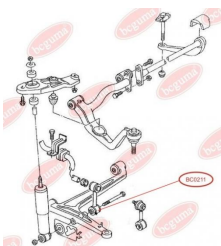

BC0211

LINK STABILIZER BUSH

www.en.bcguma.ua/auto/BC0211

Part Number:	BC0211
GTIN-13:	4823101800272
Number of other manufacturers (OEMs):	701411329; 7D0411049
Weight, g:	63
Required amount:	2
Items in Package:	1
External diameter, mm:	37.0
Inner diameter, mm:	14.0
Thickness, mm:	32.0
Material:	Rubber / metal
That installation:	Front
Party settings:	Left / Right