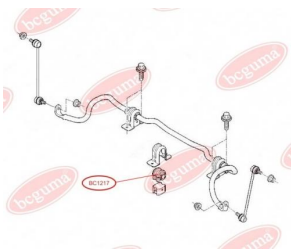

BC1217

ANTI-ROLL BAR BUSHING KIT

www.en.bcguma.ua/auto/BC1217

Part Number:	BC1217
GTIN-13:	4823101802269
Number of other manufacturers (OEMs):	7701069131
Weight, g:	55
Required amount:	2
Items in Package:	1
External diameter, mm:	-
Inner diameter, mm:	20.0
Thickness, mm:	47.0
Material:	Rubber
That installation:	Front
Party settings:	Left / Right