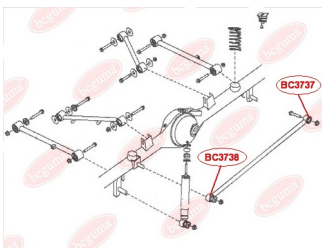

BC3737

CONTROL ARM-/TRAILING ARM BUSH

www.en.bcguma.ua/auto/BC3737

Part Number:	BC3737
GTIN-13:	4823101806595
Number of other manufacturers (OEMs):	2917533K00
Weight, g:	163
Required amount:	1
Items in Package:	1
External diameter, mm:	38.0
Inner diameter, mm:	16.0
Thickness, mm:	55.0
Material:	Rubber / metal
That installation:	Back
Party settings:	Right

APPLICABILITY:

GREAT WALL

RUBBER BUFFER, SUSPENSION

www.en.bcguma.ua/auto/BC3740

Part Number:	BC3740
GTIN-13:	4823101806601
Number of other manufacturers (OEMs):	B112901027
Weight, g:	120
Required amount:	2
Items in Package:	1
External diameter, mm:	53.0
Inner diameter, mm:	22.0
Thickness, mm:	75.0
Material:	Rubber
That installation:	Front
Party settings:	Left / Right

BC3740

APPLICABILITY:

CHERY