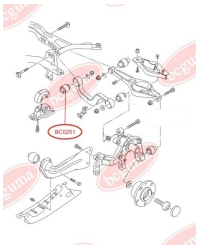

**APPLICABILITY:**

AUDI, SEAT, SKODA, VW

**CONTROL ARM-/TRAILING ARM BUSH**[www.en.bcguma.ua/auto/BC0250](http://www.en.bcguma.ua/auto/BC0250)

Part Number:	BC0250
GTIN-13:	4823101800623
Number of other manufacturers (OEMs):	5Q0505323C; 1K0505323N; 1K0505323H; 1K0505323G; 1K0505323D; 1K0505203A
Weight, g:	127
Required amount:	2
Items in Package:	1
External diameter, mm:	38.5
Inner diameter, mm:	14.0
Thickness, mm:	45.0
Material:	Rubber / metal
That installation:	Back
Party settings:	Left / Right

**APPLICABILITY:**

AUDI, SEAT, SKODA, VW

**BC0250**

**BC0251****CONTROL ARM-/TRAILING ARM BUSH**[www.en.bcguma.ua/auto/BC0251](http://www.en.bcguma.ua/auto/BC0251)

Part Number:	BC0251
GTIN-13:	4823101800630
Number of other manufacturers (OEMs):	5Q0505323C; 1K0505323N; 1K0505323H; 1K0505323G; 1K0505323D; 1K0505203A; 1K0505279A
Weight, g:	73
Required amount:	2
Items in Package:	1
External diameter, mm:	39.0
Inner diameter, mm:	12.0
Thickness, mm:	45.0
Material:	Rubber / metal
That installation:	Back Top
Party settings:	Left / Right