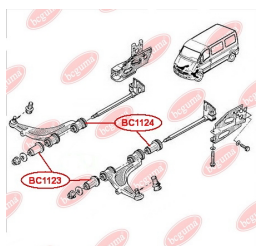

BC1123

CONTROL ARM-/TRAILING ARM BUSH

www.en.bcguma.ua/auto/BC1123

Part Number:	BC1123
GTIN-13:	4823101805802
Number of other manufacturers (OEMs):	5457000QAA; 7700302122; 7700302439; 4500094; 09160394; 9160394;
Weight, g:	453
Required amount:	2
Items in Package:	1
External diameter, mm:	55.5
Inner diameter, mm:	28.2
Thickness, mm:	74.0
Material:	Metal / Rubber
That installation:	Front
Party settings:	Left / Right

APPLICABILITY:

ALFA ROMEO, NISSAN, OPEL, RENAULT, VAUXHALL, VW

CONTROL ARM-/TRAILING ARM BUSH

www.en.bcguma.ua/auto/BC1124

Part Number:	BC1124
GTIN-13:	4823101805819
Number of other manufacturers (OEMs):	5442300QAA; 7700302440; 7700302123; 4500095; 09160395; 9160395
Weight, g:	468
Required amount:	2
Items in Package:	1
External diameter, mm:	55.5
Inner diameter, mm:	28.2
Thickness, mm:	79.0
Material:	Metal / Rubber
That installation:	Front
Party settings:	Left / Right

APPLICABILITY:

ALFA ROMEO, FIAT, NISSAN, OPEL, RENAULT, VAUXHALL

BC1124