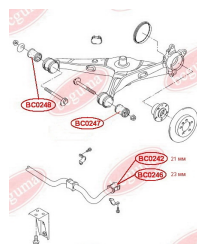

BC0240

MOUNTING, MANUAL TRANSMISSION

www.en.bcguma.ua/auto/BC0240

Part Number:	BC0240
GTIN-13:	4823101800562
Number of other manufacturers (OEMs):	701399207B
Weight, g:	306
Required amount:	1
Items in Package:	1
External diameter, mm:	64.0
Inner diameter, mm:	16.0
Thickness, mm:	90.0
Material:	Polyamide / rubber / metal
That installation:	Back Front
Party settings:	-

APPLICABILITY:

VW

ANTI-ROLL BAR BUSHING KIT

www.en.bcguma.ua/auto/BC0242

Part Number:	BC0242
GTIN-13:	4823101805307
Number of other manufacturers (OEMs):	7H0511414
Weight, g:	46
Required amount:	2
Items in Package:	1
External diameter, mm:	38.0
Inner diameter, mm:	21.0
Thickness, mm:	44.0
Material:	Rubber
That installation:	Back
Party settings:	Left / Right

APPLICABILITY:

VW

BC0242