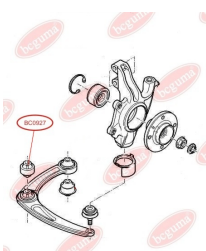

BC0927

CONTROL ARM-/TRAILING ARM BUSH

www.en.bcguma.ua/auto/BC0927

Part Number:	BC0927
GTIN-13:	4823101801859
Number of other manufacturers (OEMs):	3523Aj; 352391
Weight, g:	289
Required amount:	2
Items in Package:	1
External diameter, mm:	55.0
Inner diameter, mm:	14.0
Thickness, mm:	56.2
Material:	Rubber / metal
That installation:	Front
Party settings:	Left / Right

APPLICABILITY:

CITROËN, NISSAN, PEUGEOT

MOUNTING, AXLE BEAM

www.en.bcguma.ua/auto/BC0928

Part Number:	BC0928
GTIN-13:	4823101801866
Number of other manufacturers (OEMs):	5131H1; 9681017080
Weight, g:	327
Required amount:	2
Items in Package:	1
External diameter, mm:	82.0
Inner diameter, mm:	14.0
Thickness, mm:	78.0
Material:	Polymeric material
That installation:	Back
Party settings:	Left / Right

APPLICABILITY:

CITROËN, PEUGEOT

BC0928