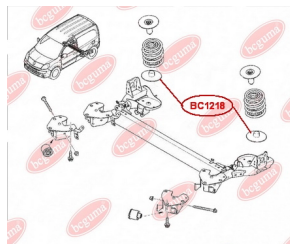

APPLICABILITY:

OPEL, RENAULT

BC1218