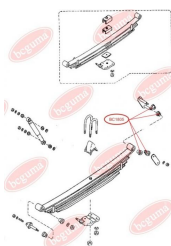

BC1804

ANTI-ROLL BAR BUSHING KIT

www.en.bcguma.ua/auto/BC1804

Part Number:	BC1804
GTIN-13:	4823101803884
Number of other manufacturers (OEMs):	S08334156
Weight, g:	35
Required amount:	2
Items in Package:	1
External diameter, mm:	30.0
Inner diameter, mm:	21.0
Thickness, mm:	38.0
Material:	Rubber
That installation:	Front
Party settings:	Left / Right

APPLICABILITY:

MAZDA

LEAF SPRING BUSHING (SMALL)

www.en.bcguma.ua/auto/BC1805

Part Number:	BC1805
GTIN-13:	4823101803891
Number of other manufacturers (OEMs):	S08428333
Weight, g:	28
Required amount:	4
Items in Package:	1
External diameter, mm:	32.5
Inner diameter, mm:	13.0
Thickness, mm:	38.0
Material:	Rubber
That installation:	Back
Party settings:	Behind

APPLICABILITY:

MAZDA

BC1805