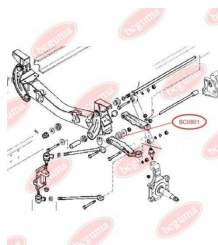

BC0639

ANTHER OF BALL JOINT

www.en.bcguma.ua/auto/BC0639

Part Number:	BC0639
GTIN-13:	4823101806083
Number of other manufacturers (OEMs):	5021430; 1658595; 1658665; 6154162; 6193219; 6128321; 1579763; 72GB3395AA; 72GB3395A2E; 82GB3395AA; 82GB3395A2E; 86VB3395A1C; 86VB3395A1D; 86VB3395A2C; 86VB3395A2E; 880X3K209G; 880X3K209GA
Weight, g:	9
Required amount:	2
Items in Package:	1
External diameter, mm:	40.0
Inner diameter, mm:	17.0
Thickness, mm:	30.0
Material:	Rubber
That installation:	Front
Party settings:	Left / Right

APPLICABILITY:

BMW, FORD

HUB CARRIER BUSHING

www.en.bcguma.ua/auto/BC0801

Part Number:	BC0801
GTIN-13:	4823101801309
Number of other manufacturers (OEMs):	93807640
Weight, g:	217
Required amount:	-
Items in Package:	1
External diameter, mm:	52.0
Inner diameter, mm:	29.0
Thickness, mm:	44.0
Material:	Rubber / metal
That installation:	Front
Party settings:	Left / Right

APPLICABILITY:

IVECO, RENAULT TRUCKS

BC0801