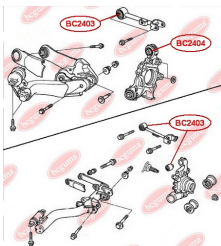

BC2403

CONTROL ARM-/TRAILING ARM BUSH

www.en.bcguma.ua/auto/BC2403

Part Number:	BC2403
GTIN-13:	4823101805086
Number of other manufacturers (OEMs):	52390SWAA00; 52390S7A000; 52390S9A981; 52400S9A981; 52395S5A004
Weight, g:	210
Required amount:	2
Items in Package:	1
External diameter, mm:	42.3
Inner diameter, mm:	12.0
Thickness, mm:	47.0
Material:	Metal / Rubber
That installation:	Back
Party settings:	Left / Right

APPLICABILITY:

HONDA

BC2404

CONTROL ARM-/TRAILING ARM BUSH

www.en.bcguma.ua/auto/BC2404

Part Number:	BC2404
GTIN-13:	4823101805093
Number of other manufacturers (OEMs):	52350SEA000
Weight, g:	215
Required amount:	4
Items in Package:	1
External diameter, mm:	42.3
Inner diameter, mm:	12.0
Thickness, mm:	50.0
Material:	Metal / Rubber
That installation:	Back
Party settings:	Left / Right

APPLICABILITY:

HONDA