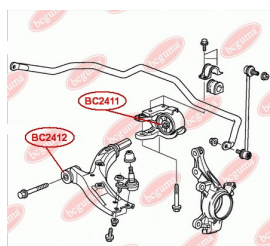

APPLICABILITY:

HONDA

BC2412