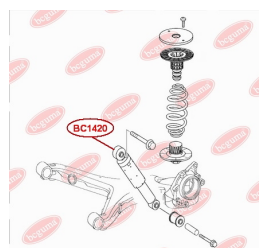

BC1419

MOUNTING, AXLE BEAM

www.en.bcguma.ua/auto/BC1419

Part Number:	BC1419
GTIN-13:	4823101803327
Number of other manufacturers (OEMs):	A0019981540; A9063220444; 2E0411125D
Weight, g:	140
Required amount:	2
Items in Package:	1
External diameter, mm:	65.0
Inner diameter, mm:	8.0
Thickness, mm:	48.0
Material:	Rubber / metal
That installation:	-
Party settings:	-

APPLICABILITY:

MERCEDES-BENZ, VW

BUSH, SHOCK ABSORBER

www.en.bcguma.ua/auto/BC1420

Part Number:	BC1420
GTIN-13:	4823101803334
Number of other manufacturers (OEMs):	A6393260300; A6393260800; A6393260900; A6393261000; A6393262100; A6393262400; A6393262500
Weight, g:	211
Required amount:	2
Items in Package:	1
External diameter, mm:	43.0
Inner diameter, mm:	14.3
Thickness, mm:	46.0
Material:	Rubber / metal
That installation:	Back
Party settings:	Left / Right

APPLICABILITY:

MERCEDES-BENZ

BC1420