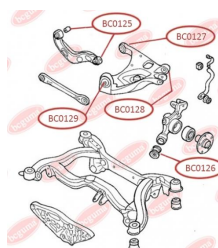

### APPLICABILITY:

AUDI, SAAB, SEAT, SKODA, VW

**BC0120**

**BC0123****CONTROL ARM-/TRAILING ARM BUSH**[www.en.bcguma.ua/auto/BC0123](http://www.en.bcguma.ua/auto/BC0123)

Part Number:	BC0123
GTIN-13:	4823101805772
Number of other manufacturers (OEMs):	8E0407181B; 8E0407181C; 8E0407181D
Weight, g:	182
Required amount:	2
Items in Package:	1
External diameter, mm:	40.5
Inner diameter, mm:	12.2
Thickness, mm:	37.0
Material:	Metal / Rubber
That installation:	Front
Party settings:	Left / Right

**APPLICABILITY:**

AUDI, SEAT, SKODA, VW

**CONTROL ARM-/TRAILING ARM BUSH**[www.en.bcguma.ua/auto/BC0125](http://www.en.bcguma.ua/auto/BC0125)

Part Number:	BC0125
GTIN-13:	4823101805871
Number of other manufacturers (OEMs):	8E0501541S; 8E0501541Q; 8E0501541J
Weight, g:	191
Required amount:	4
Items in Package:	1
External diameter, mm:	36.4
Inner diameter, mm:	12.2
Thickness, mm:	46.5
Material:	Metal / Rubber
That installation:	Back
Party settings:	Left / Right

**APPLICABILITY:**

AUDI, SEAT

**BC0125**

**BC0126****CONTROL ARM-/TRAILING ARM BUSH**

[www.en.bcguma.ua/auto/BC0126](http://www.en.bcguma.ua/auto/BC0126)

Part Number:	BC0126
GTIN-13:	4823101806137
Number of other manufacturers (OEMs):	8E0505311T; 8E0505312T; 8E0505311S; 8E0505312S; 8E0505203C; 8E0505203D; 8E0505311AC; 8E0505312AC
Weight, g:	250
Required amount:	2
Items in Package:	1
External diameter, mm:	43.8
Inner diameter, mm:	12.2
Thickness, mm:	60.0
Material:	Rubber / metal
That installation:	Back
Party settings:	Left / Right