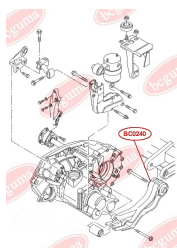

## MOUNTING, MANUAL TRANSMISSION

[www.en.bcguma.ua/auto/BC0240](http://www.en.bcguma.ua/auto/BC0240)

Part Number:	BC0240
GTIN-13:	4823101800562
Number of other manufacturers (OEMs):	701399207B
Weight, g:	306
Required amount:	1
Items in Package:	1
External diameter, mm:	64.0
Inner diameter, mm:	16.0
Thickness, mm:	90.0
Material:	Polyamide / rubber / metal
That installation:	Back Front
Party settings:	-