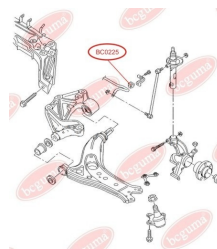

APPLICABILITY:

AUDI, SEAT, SKODA, VW

BC0225