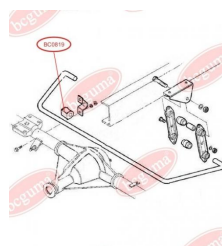

BC0818

STABILISER MOUNTING

www.en.bcguma.ua/auto/BC0818

Part Number:	BC0818
GTIN-13:	4823101801453
Number of other manufacturers (OEMs):	93803961
Weight, g:	42
Required amount:	-
Items in Package:	1
External diameter, mm:	34.0
Inner diameter, mm:	16.0
Thickness, mm:	40.0
Material:	Rubber
That installation:	Back
Party settings:	Left / Right

APPLICABILITY:

IVECO

STABILISER MOUNTING

www.en.bcguma.ua/auto/BC0819

Part Number:	BC0819
GTIN-13:	4823101801460
Number of other manufacturers (OEMs):	8581021
Weight, g:	39
Required amount:	-
Items in Package:	1
External diameter, mm:	34.0
Inner diameter, mm:	18.0
Thickness, mm:	40.0
Material:	Rubber
That installation:	Back
Party settings:	Left / Right

APPLICABILITY:

IVECO

BC0819