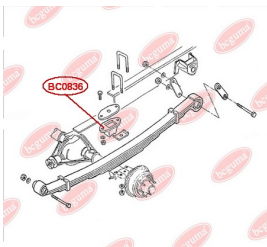

BC0836

RUBBER BUFFER, SUSPENSION

www.en.bcguma.ua/auto/BC0836

Part Number:	BC0836
GTIN-13:	4823101805765
Number of other manufacturers (OEMs):	93803992
Weight, g:	176
Required amount:	2
Items in Package:	1
External diameter, mm:	-
Inner diameter, mm:	-
Thickness, mm:	48.0
Material:	Metal / Rubber
That installation:	Back
Party settings:	Left / Right

APPLICABILITY:

IVECO

BC0837

RUBBER BUFFER, SUSPENSION

www.en.bcguma.ua/auto/BC0837

Part Number:	BC0837
GTIN-13:	4823101805628
Number of other manufacturers (OEMs):	98405404
Weight, g:	270
Required amount:	2
Items in Package:	1
External diameter, mm:	-
Inner diameter, mm:	-
Thickness, mm:	-
Material:	Rubber / metal
That installation:	Back
Party settings:	Left / Right

APPLICABILITY:

IVECO