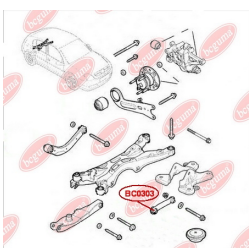

BC0303

TRACK CONTROL ARM BUSH

www.en.bcguma.ua/auto/BC0303

Part Number:	BC0303
GTIN-13:	4823101800777
Number of other manufacturers (OEMs):	0423002; 0423032; 13204112; 24428548
Weight, g:	182
Required amount:	2
Items in Package:	1
External diameter, mm:	40.0
Inner diameter, mm:	14.0
Thickness, mm:	47.0
Material:	Metal / Rubber
That installation:	Back
Party settings:	Left / Right

APPLICABILITY:

OPEL, VAUXHALL

TRACK CONTROL ARM BUSH

www.en.bcguma.ua/auto/BC0304

Part Number:	BC0304
GTIN-13:	4823101800784
Number of other manufacturers (OEMs):	0423002; 0423032; 13204112; 24428548
Weight, g:	201
Required amount:	2
Items in Package:	1
External diameter, mm:	40.0
Inner diameter, mm:	12.0
Thickness, mm:	47.0
Material:	Metal / Rubber
That installation:	Back
Party settings:	Left / Right

APPLICABILITY:

OPEL, VAUXHALL

BC0304