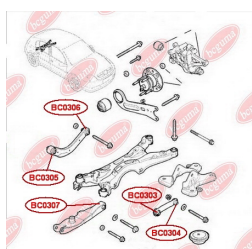

BC0307

CONTROL ARM-/TRAILING ARM BUSH

www.en.bcguma.ua/auto/BC0307

Part Number:	BC0307
GTIN-13:	4823101805215
Number of other manufacturers (OEMs):	0423001; 0423034; 13204109; 24417090
Weight, g:	182
Required amount:	2
Items in Package:	1
External diameter, mm:	35.7
Inner diameter, mm:	12.2
Thickness, mm:	62.0
Material:	Metal / Rubber
That installation:	Back
Party settings:	Left / Right

APPLICABILITY:

OPEL, VAUXHALL

CONTROL ARM-/TRAILING ARM BUSH

www.en.bcguma.ua/auto/BC0308

Part Number:	BC0308
GTIN-13:	4823101805178
Number of other manufacturers (OEMs):	423320; 0423320; 00423320; 24469643
Weight, g:	147
Required amount:	2
Items in Package:	1
External diameter, mm:	45.7
Inner diameter, mm:	12.0
Thickness, mm:	52.0
Material:	Metal / Rubber
That installation:	Back
Party settings:	Left / Right

APPLICABILITY:

CITROËN, FIAT, OPEL, SAAB, VAUXHALL

BC0308