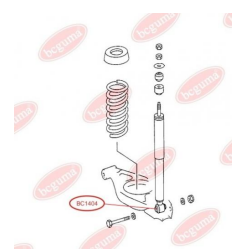

BC1403

ANTHER OF STABILIZER MOUNTING

www.en.bcguma.ua/auto/BC1403

Part Number:	BC1403
GTIN-13:	4823101804331
Number of other manufacturers (OEMs):	A6393230292
Weight, g:	6
Required amount:	4
Items in Package:	1
External diameter, mm:	22.0
Inner diameter, mm:	43.0
Thickness, mm:	27.0
Material:	Rubber
That installation:	Front
Party settings:	Left / Right

APPLICABILITY:

MERCEDES-BENZ

SHOCK ABSORBER BUSH

www.en.bcguma.ua/auto/BC1404

Part Number:	BC1404
GTIN-13:	4823101803181
Number of other manufacturers (OEMs):	A1243201031; A2013260800; A2013261000; A2013261500; A2013261600; A1243202031; A1243200931; A1243200531; A1243200431; A1243200231; A1243200031; A2013261900
Weight, g:	56
Required amount:	2
Items in Package:	1
External diameter, mm:	16.0
Inner diameter, mm:	10.0
Thickness, mm:	40.0
Material:	Rubber / metal
That installation:	Back
Party settings:	Left / Right

APPLICABILITY:

MERCEDES-BENZ

BC1404