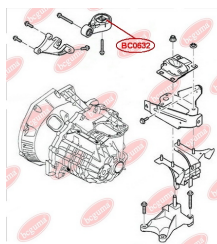

BC0631

BUSHING, LEAF SPRING

www.en.bcguma.ua/auto/BC0631

Part Number:	BC0631
GTIN-13:	4823101801279
Number of other manufacturers (OEMs):	4531471; YC155776AC
Weight, g:	165
Required amount:	2
Items in Package:	1
External diameter, mm:	37.0
Inner diameter, mm:	14.0
Thickness, mm:	80.0
Material:	Rubber / metal
That installation:	Back
Party settings:	Left / Right

APPLICABILITY:

FORD

ENGINE MOUNTING (MANUAL TRANSMISSION)

www.en.bcguma.ua/auto/BC0632

Part Number:	BC0632
GTIN-13:	4823101801286
Number of other manufacturers (OEMs):	1070177; 1102416; 5062530; 5208219; 98AB6P082MB; 9T166P082BB
Weight, g:	153
Required amount:	1
Items in Package:	1
External diameter, mm:	70.0
Inner diameter, mm:	10.0
Thickness, mm:	42.0
Material:	Polymer/Rubber/Metal
That installation:	Front axle
Party settings:	Behind

APPLICABILITY:

FORD

BC0632