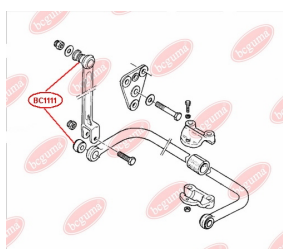

**APPLICABILITY:**

NISSAN, NISSAN (DONGFENG), RENAULT

**BC1109**

**BC1111****STABILISER MOUNTING**[www.en.bcguma.ua/auto/BC1111](http://www.en.bcguma.ua/auto/BC1111)

Part Number:	BC1111
GTIN-13:	4823101802122
Number of other manufacturers (OEMs):	5010383545
Weight, g:	264
Required amount:	4
Items in Package:	1
External diameter, mm:	52.0
Inner diameter, mm:	20.0
Thickness, mm:	41.0
Material:	Rubber / metal
That installation:	-
Party settings:	Left / Right