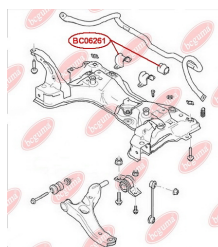

APPLICABILITY:

FORD

BC06261