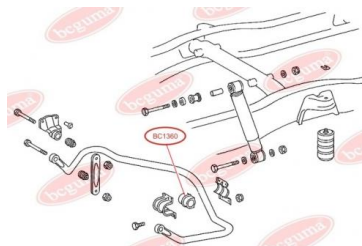

APPLICABILITY:

MERCEDES-BENZ

BC1360