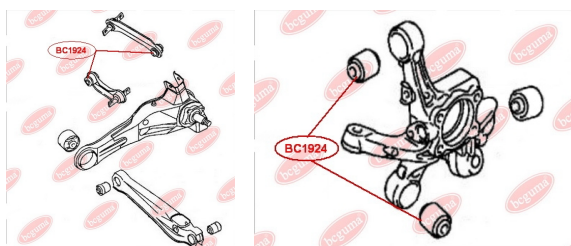

BC1924

CONTROL ARM-/TRAILING ARM BUSH

www.en.bcguma.ua/auto/BC1924

Part Number:	BC1924
GTIN-13:	4823101805062
Number of other manufacturers (OEMs):	MR491345; MR491347; MN101087; 30818096; 56210CG025
Weight, g:	128
Required amount:	4
Items in Package:	1
External diameter, mm:	36.2
Inner diameter, mm:	12.0
Thickness, mm:	44.5
Material:	Metal / Rubber
That installation:	Back
Party settings:	Left / Right

APPLICABILITY:

MITSUBISHI, PROTON, VOLVO

CONTROL ARM-/TRAILING ARM BUSH

www.en.bcguma.ua/auto/BC1925

Part Number:	BC1925
GTIN-13:	4823101805369
Number of other manufacturers (OEMs):	4010A013; 4010A014; 4010A103; 4010A104
Weight, g:	204
Required amount:	4
Items in Package:	1
External diameter, mm:	47.0
Inner diameter, mm:	14.2
Thickness, mm:	52.0
Material:	Metal / Rubber
That installation:	Front
Party settings:	Left / Right

APPLICABILITY:

MITSUBISHI, NISSAN

BC1925