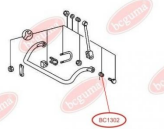

BC1301

BUSH, SPRING SHACKLE

www.en.bcguma.ua/auto/BC1301

Part Number:	BC1301
GTIN-13:	4823101802283
Number of other manufacturers (OEMs):	A0003210150; A0003210350; A0003210050
Weight, g:	148
Required amount:	4
Items in Package:	1
External diameter, mm:	38.0
Inner diameter, mm:	12.0
Thickness, mm:	70.0
Material:	Rubber / metal
That installation:	Front
Party settings:	-

APPLICABILITY:

MERCEDES-BENZ

ANTI-ROLL BAR BUSHING KIT

www.en.bcguma.ua/auto/BC1302

Part Number:	BC1302
GTIN-13:	4823101802290
Number of other manufacturers (OEMs):	5103955AA; 05103955AA; A6013210350; 2D0511413
Weight, g:	39
Required amount:	2
Items in Package:	1
External diameter, mm:	26.3
Inner diameter, mm:	12.1
Thickness, mm:	25.7
Material:	Rubber / metal
That installation:	Back
Party settings:	Left / Right

APPLICABILITY:

AUDI, DAF, MERCEDES-BENZ, VW

BC1302