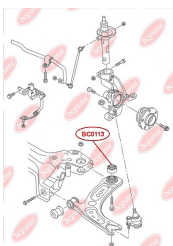

BC0113

CONTROL ARM-/TRAILING ARM BUSH, REINFORCED "BAD ROADS"

www.en.bcguma.ua/auto/BC0113

Part Number:	BC0113
GTIN-13:	4823101800142
Number of other manufacturers (OEMs):	1J0407181; 1J0407181A
Weight, g:	201
Required amount:	2
Items in Package:	1
External diameter, mm:	60.0
Inner diameter, mm:	13.0
Thickness, mm:	41.0
Material:	Rubber / metal
That installation:	Front
Party settings:	Left / Right

APPLICABILITY:

AUDI, SEAT, SKODA, VW

CONTROL ARM-/TRAILING ARM BUSH

www.en.bcguma.ua/auto/BC0114

Part Number:	BC0114
GTIN-13:	4823101800159
Number of other manufacturers (OEMs):	8E0505172A
Weight, g:	147
Required amount:	12
Items in Package:	1
External diameter, mm:	36.0
Inner diameter, mm:	12.0
Thickness, mm:	30.0
Material:	Rubber / metal
That installation:	Back
Party settings:	Left / Right

APPLICABILITY:

AUDI, VW

BC0114