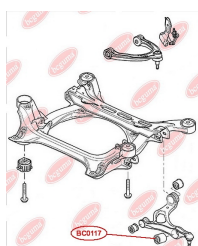

### APPLICABILITY:

AUDI, VW

**BC0114**

**BC0115****CONTROL ARM-/TRAILING ARM BUSH**[www.en.bcguma.ua/auto/BC0115](http://www.en.bcguma.ua/auto/BC0115)

Part Number:	BC0115
GTIN-13:	4823101800166
Number of other manufacturers (OEMs):	1K0505541B; 1K0505541C; 1K0505541D; 5Q0505541A
Weight, g:	178
Required amount:	2
Items in Package:	1
External diameter, mm:	61.0
Inner diameter, mm:	12.0
Thickness, mm:	64.0
Material:	Rubber / metal
That installation:	Back
Party settings:	Left / Right

**APPLICABILITY:**

AUDI, SEAT, SKODA, VW

**BC0116****CONTROL ARM-/TRAILING ARM BUSH**[www.en.bcguma.ua/auto/BC0116](http://www.en.bcguma.ua/auto/BC0116)

Part Number:	BC0116
GTIN-13:	4823101805161
Number of other manufacturers (OEMs):	7L0407077; 95534102700; 95534102701; 95534102702
Weight, g:	160
Required amount:	4
Items in Package:	1
External diameter, mm:	40.5
Inner diameter, mm:	10.0
Thickness, mm:	43.0
Material:	Metal / Rubber
That installation:	Front
Party settings:	Left / Right

## CONTROL ARM-/TRAILING ARM BUSH

[www.en.bcguma.ua/auto/BC0117](http://www.en.bcguma.ua/auto/BC0117)

Part Number:	BC0117
GTIN-13:	4823101805642
Number of other manufacturers (OEMs):	7L0412333A; 95534324301
Weight, g:	312
Required amount:	2
Items in Package:	1
External diameter, mm:	46.5
Inner diameter, mm:	14.2
Thickness, mm:	74.0
Material:	Metal / Rubber
That installation:	Front
Party settings:	Left / Right