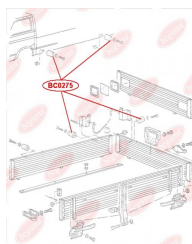

APPLICABILITY:

VW

BC0275