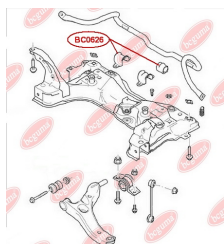

BC0626

STABILISER MOUNTING, REINFORCED "BAD ROADS"

www.en.bcguma.ua/auto/BC0626

Part Number:	BC0626
GTIN-13:	4823101801231
Number of other manufacturers (OEMs):	4385316; 4419559; 4964972; 2T145484BD; 2T145484DD
Weight, g:	58
Required amount:	2
Items in Package:	1
External diameter, mm:	-
Inner diameter, mm:	25.0
Thickness, mm:	46.0
Material:	Rubber
That installation:	Front
Party settings:	Left / Right

APPLICABILITY:

FORD

STABILISER MOUNTING, REINFORCED "BAD ROADS"

www.en.bcguma.ua/auto/BC06261

Part Number:	BC06261
GTIN-13:	4823101801224
Number of other manufacturers (OEMs):	4583286; 4T165484AA
Weight, g:	58
Required amount:	2
Items in Package:	1
External diameter, mm:	-
Inner diameter, mm:	22.0
Thickness, mm:	46.0
Material:	Rubber
That installation:	Front
Party settings:	Left / Right

APPLICABILITY:

FORD

BC06261