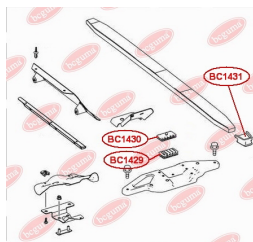

**APPLICABILITY:**

MERCEDES-BENZ, VW

**BC1431**

**BC1432****STABILISER MOUNTING**[www.en.bcguma.ua/auto/BC1432](http://www.en.bcguma.ua/auto/BC1432)

Part Number:	BC1432
GTIN-13:	4823101806267
Number of other manufacturers (OEMs):	A9063233585; A9063231485; 2E0411041C; 2E0411041E; 68013717AA
Weight, g:	134
Required amount:	2
Items in Package:	1
External diameter, mm:	51.0
Inner diameter, mm:	17.0
Thickness, mm:	49.0
Material:	Rubber / metal
That installation:	Front
Party settings:	Left / Right