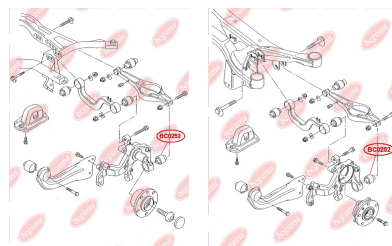

CONTROL ARM-/TRAILING ARM BUSH

www.en.bcguma.ua/auto/BC0252

Part Number:	BC0252
GTIN-13:	4823101800647
Number of other manufacturers (OEMs):	1K0505553; 1K0505553A; 3C0505553
Weight, g:	109
Required amount:	2
Items in Package:	1
External diameter, mm:	38.0
Inner diameter, mm:	12.0
Thickness, mm:	50.0
Material:	Rubber / metal
That installation:	Back
Party settings:	Left / Right