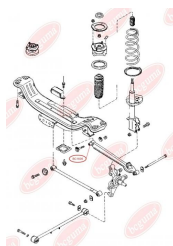

TRACK CONTROL ARM BUSH, REAR

www.en.bcguma.ua/auto/BC1609

Part Number:	BC1609
GTIN-13:	4823101803617
Number of other manufacturers (OEMs):	GC5J2860X; GA2A2860XA; GC5J28600
Weight, g:	164
Required amount:	2
Items in Package:	1
External diameter, mm:	35.0
Inner diameter, mm:	12.0
Thickness, mm:	64.0
Material:	Rubber / metal
That installation:	Back
Party settings:	Left / Right