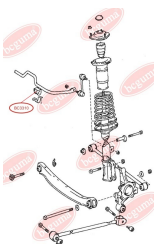

BC3310

ANTI-ROLL BAR BUSHING KIT

www.en.bcguma.ua/auto/BC3310

Part Number:	BC3310
GTIN-13:	4823101804898
Number of other manufacturers (OEMs):	4881820070; 4881802021; 4881812150
Weight, g:	32
Required amount:	2
Items in Package:	1
External diameter, mm:	32.0
Inner diameter, mm:	14.0
Thickness, mm:	36.0
Material:	Rubber
That installation:	Back
Party settings:	Left / Right

APPLICABILITY:

TOYOTA

BC3311

ANTI-ROLL BAR BUSHING KIT

www.en.bcguma.ua/auto/BC3311

Part Number:	BC3311
GTIN-13:	4823101804904
Number of other manufacturers (OEMs):	4881805010; 4881820280; 4881505030
Weight, g:	39
Required amount:	2
Items in Package:	1
External diameter, mm:	-
Inner diameter, mm:	13.0
Thickness, mm:	37.0
Material:	Rubber
That installation:	Back
Party settings:	Left / Right

APPLICABILITY:

TOYOTA