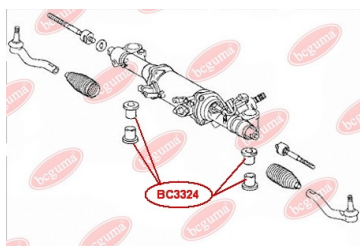

BC3324

MOUNTING, STEERING GEAR

www.en.bcguma.ua/auto/BC3324

Part Number:	BC3324
GTIN-13:	4823101805376
Number of other manufacturers (OEMs):	4425033340
Weight, g:	91
Required amount:	4
Items in Package:	1
External diameter, mm:	26.3
Inner diameter, mm:	12.0
Thickness, mm:	32.5
Material:	Metal / Rubber
That installation:	Front
Party settings:	Left / Right

APPLICABILITY:

LEXUS, TOYOTA

BC3328

CONTROL ARM-/TRAILING ARM BUSH

www.en.bcguma.ua/auto/BC3328

Part Number:	BC3328
GTIN-13:	4823101805253
Number of other manufacturers (OEMs):	4878048040
Weight, g:	177
Required amount:	2
Items in Package:	1
External diameter, mm:	40.5
Inner diameter, mm:	12.0
Thickness, mm:	54.5
Material:	Metal / Rubber
That installation:	Back
Party settings:	Left / Right

APPLICABILITY:

LEXUS, TOYOTA, TOYOTA (GAC)