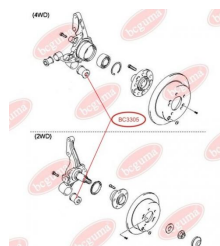

CONTROL ARM-/TRAILING ARM BUSH

www.en.bcguma.ua/auto/BC3305

Part Number:	BC3305
GTIN-13:	4823101804591
Number of other manufacturers (OEMs):	4230520090; 4230433020; 4230533020; 4230433010; 4230533010; 4230548010; 4230506100; 4230406100; 5275017100; 5511629000; 4230448010; 5511625000; 4872503010; 4230406010; 4230420090; 4872532020; 4878012020
Weight, g:	118
Required amount:	2
Items in Package:	1
External diameter, mm:	44.0
Inner diameter, mm:	12.0
Thickness, mm:	55.0
Material:	Rubber / metal
That installation:	Back
Party settings:	Left / Right

BC3305