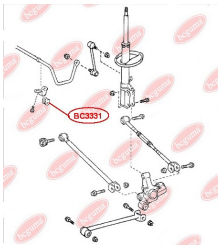

BC3331

ANTI-ROLL BAR BUSHING KIT

www.en.bcguma.ua/auto/BC3331

Part Number:	BC3331
GTIN-13:	4823101805918
Number of other manufacturers (OEMs):	4881812170; 4881806260; 4881833100; 4881833101
Weight, g:	32
Required amount:	2
Items in Package:	1
External diameter, mm:	30.0
Inner diameter, mm:	15.5
Thickness, mm:	36.0
Material:	Rubber
That installation:	Back
Party settings:	Left / Right

APPLICABILITY:

TOYOTA

ANTI-ROLL BAR BUSHING KIT, LEFT

www.en.bcguma.ua/auto/BC3332

Part Number:	BC3332
GTIN-13:	4823101805260
Number of other manufacturers (OEMs):	4881542070
Weight, g:	118
Required amount:	1
Items in Package:	1
External diameter, mm:	-
Inner diameter, mm:	20.0
Thickness, mm:	54.0
Material:	Rubber
That installation:	Front
Party settings:	Left

APPLICABILITY:

TOYOTA

BC3332