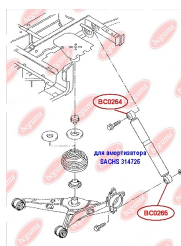

SHOCK ABSORBER BUSH, UPPER

www.en.bcguma.ua/auto/BC0264

Part Number:	BC0264
GTIN-13:	4823101800739
Number of other manufacturers (OEMs):	7H0513029F
Weight, g:	71
Required amount:	2
Items in Package:	1
External diameter, mm:	34.2
Inner diameter, mm:	12.0
Thickness, mm:	40.0
Material:	Rubber / metal
That installation:	Back
Party settings:	Left / Right

BC0264