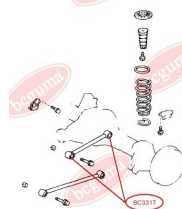

APPLICABILITY:

LEXUS, TOYOTA

BC3317