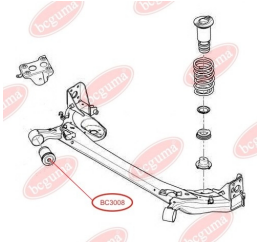

**APPLICABILITY:**

CITROËN, FIAT, PEUGEOT

**BC3007**

**BC3008****HUB CARRIER BUSHING**

[www.en.bcguma.ua/auto/BC3008](http://www.en.bcguma.ua/auto/BC3008)

Part Number:	BC3008
GTIN-13:	4823101804508
Number of other manufacturers (OEMs):	51783623; 5131G8
Weight, g:	550
Required amount:	2
Items in Package:	1
External diameter, mm:	68.5
Inner diameter, mm:	12.9
Thickness, mm:	100.0
Material:	Rubber / metal
That installation:	Back
Party settings:	Left / Right