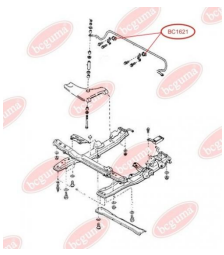

**APPLICABILITY:**

MAZDA

**BC1621****ANTI-ROLL BAR BUSHING KIT**[www.en.bcguma.ua/auto/BC1621](http://www.en.bcguma.ua/auto/BC1621)

Part Number:	BC1621
GTIN-13:	4823101803709
Number of other manufacturers (OEMs):	G03034156
Weight, g:	28
Required amount:	2
Items in Package:	1
External diameter, mm:	31.0
Inner diameter, mm:	16.5
Thickness, mm:	38.5
Material:	Rubber
That installation:	Back
Party settings:	Left / Right