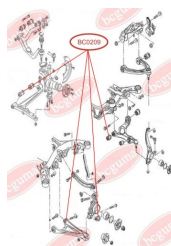

**APPLICABILITY:**

OPEL, SEAT, VAUXHALL, VW

**BC0207**

**BC0208****ANTHER OF BALL JOINT**[www.en.bcguma.ua/auto/BC0208](http://www.en.bcguma.ua/auto/BC0208)

Part Number:	BC0208
GTIN-13:	4823101800241
Number of other manufacturers (OEMs):	251407187A; 251407187B; 251407187; 4708299; 4708300
Weight, g:	7
Required amount:	2
Items in Package:	1
External diameter, mm:	35.0
Inner diameter, mm:	17.0
Thickness, mm:	20.0
Material:	Rubber MBS
That installation:	Front
Party settings:	Left / Right

**APPLICABILITY:**

OPEL, SKODA, VAUXHALL, VW

**CONTROL ARM-/TRAILING ARM BUSH**[www.en.bcguma.ua/auto/BC0209](http://www.en.bcguma.ua/auto/BC0209)

Part Number:	BC0209
GTIN-13:	4823101800258
Number of other manufacturers (OEMs):	7D0407183C; 7D0407183; 7H0407183; 7L8407183; 7L0407183A; 7H0407152F; 7H0407152B; 7H0407151F; 7H0407151B
Weight, g:	239
Required amount:	2
Items in Package:	1
External diameter, mm:	40.0
Inner diameter, mm:	14.0
Thickness, mm:	60.0
Material:	Rubber / metal
That installation:	Front
Party settings:	Left / Right

**APPLICABILITY:**

AUDI, VW

**BC0209**

**BC02091****CONTROL ARM-/TRAILING ARM BUSH**[www.en.bcguma.ua/auto/BC02091](http://www.en.bcguma.ua/auto/BC02091)

Part Number:	BC02091
GTIN-13:	4823101805666
Number of other manufacturers (OEMs):	95533101711; 95533101811; 7P0505312E; 7P0505311E; 7L0505311B; 7L0505312B
Weight, g:	299
Required amount:	2
Items in Package:	1
External diameter, mm:	60.2
Inner diameter, mm:	14.2
Thickness, mm:	70.0
Material:	Metal / Rubber
That installation:	Back
Party settings:	Left / Right