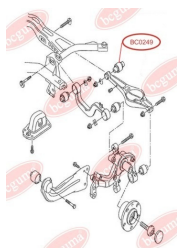

## CONTROL ARM-/TRAILING ARM BUSH

[www.en.bcguma.ua/auto/BC0248](http://www.en.bcguma.ua/auto/BC0248)

Part Number:	BC0248
GTIN-13:	4823101800609
Number of other manufacturers (OEMs):	7H0501132A
Weight, g:	409
Required amount:	2
Items in Package:	1
External diameter, mm:	60.0
Inner diameter, mm:	14.0
Thickness, mm:	75.0
Material:	Rubber / metal
That installation:	Back
Party settings:	Left / Right

### APPLICABILITY:

VW

**BC0248**

**BC0249****CONTROL ARM-/TRAILING ARM BUSH**[www.en.bcguma.ua/auto/BC0249](http://www.en.bcguma.ua/auto/BC0249)

Part Number:	BC0249
GTIN-13:	4823101800616
Number of other manufacturers (OEMs):	1K0505311AB; 1K0505311AA; 1K0505171B; 1K0505171C; 1K0505173C; 1K0505371
Weight, g:	95
Required amount:	2
Items in Package:	1
External diameter, mm:	42.4
Inner diameter, mm:	12.0
Thickness, mm:	60.0
Material:	Rubber / metal
That installation:	Back
Party settings:	Left / Right

**APPLICABILITY:**

AUDI, SEAT, SKODA, VW

**CONTROL ARM-/TRAILING ARM BUSH**[www.en.bcguma.ua/auto/BC0250](http://www.en.bcguma.ua/auto/BC0250)

Part Number:	BC0250
GTIN-13:	4823101800623
Number of other manufacturers (OEMs):	5Q0505323C; 1K0505323N; 1K0505323H; 1K0505323G; 1K0505323D; 1K0505203A
Weight, g:	127
Required amount:	2
Items in Package:	1
External diameter, mm:	38.5
Inner diameter, mm:	14.0
Thickness, mm:	45.0
Material:	Rubber / metal
That installation:	Back
Party settings:	Left / Right