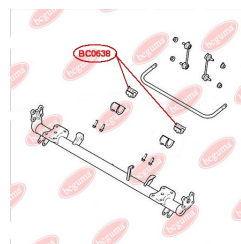

APPLICABILITY:

FORD

BC0638