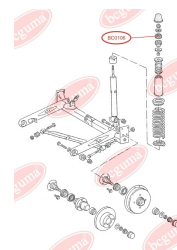

APPLICABILITY:

AUDI

BC0106