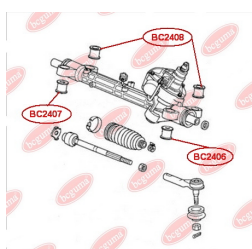

### APPLICABILITY:

HONDA

**BC2406**

**BC2407****MOUNTING, STEERING GEAR**[www.en.bcguma.ua/auto/BC2407](http://www.en.bcguma.ua/auto/BC2407)

Part Number:	BC2407
GTIN-13:	4823101805468
Number of other manufacturers (OEMs):	53685SWCG01
Weight, g:	91
Required amount:	1
Items in Package:	1
External diameter, mm:	34.6
Inner diameter, mm:	12.3
Thickness, mm:	29.0
Material:	Metal / Rubber
That installation:	Front
Party settings:	Right