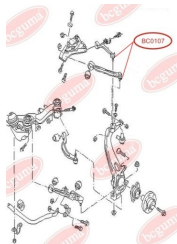

**APPLICABILITY:**

AUDI, SEAT, SKODA, VW

**BC0104**

**BC0105****BEARING RING, LOWER BUSHING**[www.en.bcguma.ua/auto/BC0105](http://www.en.bcguma.ua/auto/BC0105)

Part Number:	BC0105
GTIN-13:	4823101800067
Number of other manufacturers (OEMs):	811512333A
Weight, g:	42
Required amount:	2
Items in Package:	1
External diameter, mm:	48.0
Inner diameter, mm:	10.0
Thickness, mm:	32.0
Material:	Rubber
That installation:	Back
Party settings:	Left / Right

**APPLICABILITY:**

AUDI

**BEARING RING, UPPER BUSHING**[www.en.bcguma.ua/auto/BC0106](http://www.en.bcguma.ua/auto/BC0106)

Part Number:	BC0106
GTIN-13:	4823101800074
Number of other manufacturers (OEMs):	811512335A
Weight, g:	33
Required amount:	2
Items in Package:	1
External diameter, mm:	48.0
Inner diameter, mm:	10.0
Thickness, mm:	21.0
Material:	Rubber
That installation:	Back
Party settings:	Left / Right

**APPLICABILITY:**

AUDI

**BC0106**

**BC0107****ANTHER OF BALL JOINT**[www.en.bcguma.ua/auto/BC0107](http://www.en.bcguma.ua/auto/BC0107)

Part Number:	BC0107
GTIN-13:	4823101800081
Number of other manufacturers (OEMs):	4D0407509G; 4D0407509J
Weight, g:	5
Required amount:	2
Items in Package:	1
External diameter, mm:	28.0
Inner diameter, mm:	14.0
Thickness, mm:	22.0
Material:	Rubber MBS
That installation:	Front
Party settings:	Left / Right

**APPLICABILITY:**

AUDI, SEAT, SKODA, VW

**ANTHER OF BALL JOINT**[www.en.bcguma.ua/auto/BC0108](http://www.en.bcguma.ua/auto/BC0108)

Part Number:	BC0108
GTIN-13:	4823101800098
Number of other manufacturers (OEMs):	86VB3395A2E; 6154161
Weight, g:	10
Required amount:	2
Items in Package:	1
External diameter, mm:	41.0
Inner diameter, mm:	16.0
Thickness, mm:	27.0
Material:	Rubber MBS
That installation:	Front
Party settings:	Left / Right