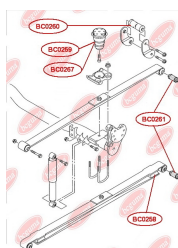

BC0259

RUBBER BUFFER, SUSPENSION

www.en.bcguma.ua/auto/BC0259

Part Number:	BC0259
GTIN-13:	4823101800685
Number of other manufacturers (OEMs):	2K0511153D
Weight, g:	508
Required amount:	2
Items in Package:	1
External diameter, mm:	-
Inner diameter, mm:	-
Thickness, mm:	106.0
Material:	Rubber / metal
That installation:	Back
Party settings:	-

APPLICABILITY:

VW

BUSHING, LEAF SPRING

www.en.bcguma.ua/auto/BC0260

Part Number:	BC0260
GTIN-13:	4823101800692
Number of other manufacturers (OEMs):	2K0511171B
Weight, g:	273
Required amount:	2
Items in Package:	1
External diameter, mm:	42.5
Inner diameter, mm:	12.0
Thickness, mm:	107.0
Material:	Rubber / metal
That installation:	Back
Party settings:	Left / Right

APPLICABILITY:

VW

BC0260