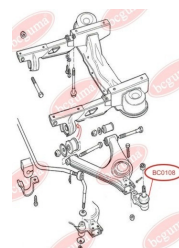

**APPLICABILITY:**

AUDI

**BC0106**

**BC0107****ANTHER OF BALL JOINT**[www.en.bcguma.ua/auto/BC0107](http://www.en.bcguma.ua/auto/BC0107)

Part Number:	BC0107
GTIN-13:	4823101800081
Number of other manufacturers (OEMs):	4D0407509G; 4D0407509J
Weight, g:	5
Required amount:	2
Items in Package:	1
External diameter, mm:	28.0
Inner diameter, mm:	14.0
Thickness, mm:	22.0
Material:	Rubber MBS
That installation:	Front
Party settings:	Left / Right

**APPLICABILITY:**

AUDI, SEAT, SKODA, VW

**ANTHER OF BALL JOINT**[www.en.bcguma.ua/auto/BC0108](http://www.en.bcguma.ua/auto/BC0108)

Part Number:	BC0108
GTIN-13:	4823101800098
Number of other manufacturers (OEMs):	86VB3395A2E; 6154161
Weight, g:	10
Required amount:	2
Items in Package:	1
External diameter, mm:	41.0
Inner diameter, mm:	16.0
Thickness, mm:	27.0
Material:	Rubber MBS
That installation:	Front
Party settings:	Left / Right

**APPLICABILITY:**

FORD

**BC0108**

**BC0109****STABILISER MOUNTING**[www.en.bcguma.ua/auto/BC0109](http://www.en.bcguma.ua/auto/BC0109)

Part Number:	BC0109
GTIN-13:	4823101800104
Number of other manufacturers (OEMs):	1J0411327
Weight, g:	20
Required amount:	2
Items in Package:	1
External diameter, mm:	35.0
Inner diameter, mm:	23.0
Thickness, mm:	24.0
Material:	Rubber
That installation:	Front
Party settings:	Left / Right