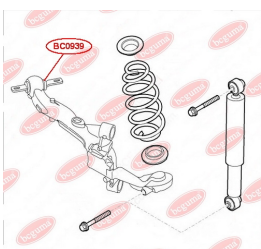

BC0939

CONTROL ARM-/TRAILING ARM BUSH

www.en.bcguma.ua/auto/BC0939

Part Number:	BC0939
GTIN-13:	4823101801958
Number of other manufacturers (OEMs):	51930336
Weight, g:	873
Required amount:	2
Items in Package:	1
External diameter, mm:	50.0
Inner diameter, mm:	-
Thickness, mm:	220.0
Material:	Rubber / metal
That installation:	Back
Party settings:	Left / Right

APPLICABILITY:

FIAT

MOUNTING, AXLE BEAM, REINFORCED "BAD ROADS"

www.en.bcguma.ua/auto/BC0940

Part Number:	BC0940
GTIN-13:	4823101801965
Number of other manufacturers (OEMs):	5131A4
Weight, g:	276
Required amount:	2
Items in Package:	1
External diameter, mm:	72.0
Inner diameter, mm:	12.2
Thickness, mm:	82.0
Material:	Polymeric material
That installation:	Back
Party settings:	Left / Right

APPLICABILITY:

CITROËN, PEUGEOT

BC0940