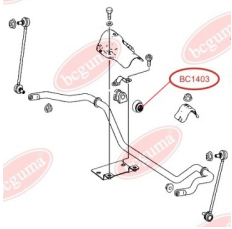

BC1403

ANTHER OF STABILIZER MOUNTING

www.en.bcguma.ua/auto/BC1403

Part Number:	BC1403
GTIN-13:	4823101804331
Number of other manufacturers (OEMs):	A6393230292
Weight, g:	6
Required amount:	4
Items in Package:	1
External diameter, mm:	22.0
Inner diameter, mm:	43.0
Thickness, mm:	27.0
Material:	Rubber
That installation:	Front
Party settings:	Left / Right