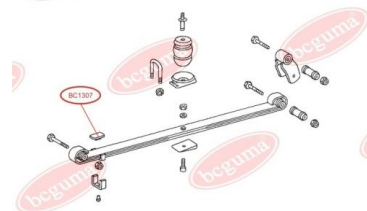

**APPLICABILITY:**

MERCEDES-BENZ

**BC1308****BUSHING, LEAF SPRING**

[www.en.bcguma.ua/auto/BC1308](http://www.en.bcguma.ua/auto/BC1308)

Part Number:	BC1308
GTIN-13:	4823101802368
Number of other manufacturers (OEMs):	A6703200344
Weight, g:	374
Required amount:	2
Items in Package:	1
External diameter, mm:	58.0
Inner diameter, mm:	36.0
Thickness, mm:	86.5
Material:	Rubber / metal
That installation:	Back
Party settings:	Behind