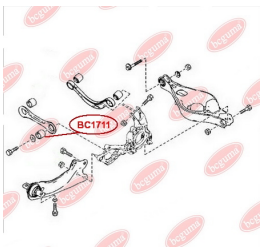

BC1711

CONTROL ARM-/TRAILING ARM BUSH

www.en.bcguma.ua/auto/BC1711

Part Number:	BC1711
GTIN-13:	4823101803846
Number of other manufacturers (OEMs):	GS1D28500A
Weight, g:	271
Required amount:	2
Items in Package:	1
External diameter, mm:	40.2
Inner diameter, mm:	12.2
Thickness, mm:	51.5
Material:	Metal / Rubber
That installation:	Back
Party settings:	Left / Right

APPLICABILITY:

MAZDA

BC1712

CONTROL ARM-/TRAILING ARM BUSH

www.en.bcguma.ua/auto/BC1712

Part Number:	BC1712
GTIN-13:	4823101803853
Number of other manufacturers (OEMs):	GS1D28500A
Weight, g:	220
Required amount:	2
Items in Package:	1
External diameter, mm:	40.2
Inner diameter, mm:	14.2
Thickness, mm:	45.0
Material:	Metal / Rubber
That installation:	Back
Party settings:	Left / Right

APPLICABILITY:

MAZDA