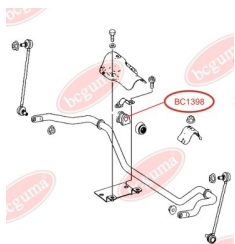

BC1398

STABILISER MOUNTING

www.en.bcguma.ua/auto/BC1398

Part Number:	BC1398
GTIN-13:	4823101803129
Number of other manufacturers (OEMs):	A6393231285; A6393231985; A6393230585
Weight, g:	81
Required amount:	2
Items in Package:	1
External diameter, mm:	43.0
Inner diameter, mm:	24.0
Thickness, mm:	54.0
Material:	Rubber
That installation:	Front
Party settings:	Left / Right

APPLICABILITY:

MERCEDES-BENZ

STABILISER MOUNTING WITH ANOTHER (BC1398 - 1PC., BC1403 - 2PC.)

www.en.bcguma.ua/auto/BC13981

Part Number:	BC13981
GTIN-13:	4823101803136
Number of other manufacturers (OEMs):	A6393231985; A6393230585; A6393231285; A6393230292
Weight, g:	93
Required amount:	2
Items in Package:	1
External diameter, mm:	43.0
Inner diameter, mm:	24.0
Thickness, mm:	-
Material:	Rubber
That installation:	Front
Party settings:	Left / Right

APPLICABILITY:

MERCEDES-BENZ

BC13981