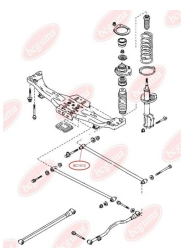

BC1512

TRACK CONTROL ARM BUSH

www.en.bcguma.ua/auto/BC1512

Part Number:	BC1512
GTIN-13:	4823101803471
Number of other manufacturers (OEMs):	BC1D28600A; BC1D28600B; BJ3D28600A
Weight, g:	132
Required amount:	2
Items in Package:	1
External diameter, mm:	31.8
Inner diameter, mm:	14.0
Thickness, mm:	66.0
Material:	Rubber / metal
That installation:	Back
Party settings:	Left / Right

APPLICABILITY:

MAZDA

TRACK CONTROL ARM BUSH

www.en.bcguma.ua/auto/BC1513

Part Number:	BC1513
GTIN-13:	4823101803488
Number of other manufacturers (OEMs):	BC1D28600A; BC1D28600B; BJ3D28600A
Weight, g:	148
Required amount:	2
Items in Package:	1
External diameter, mm:	31.8
Inner diameter, mm:	12.0
Thickness, mm:	64.0
Material:	Rubber / metal
That installation:	Back
Party settings:	Left / Right

APPLICABILITY:

MAZDA

BC1513