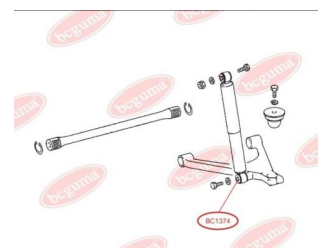

**APPLICABILITY:**

MERCEDES-BENZ

**BC1374**

**BC1394****BUSH, SPRING CARRIER, UNIVERSAL**[www.en.bcguma.ua/auto/BC1394](http://www.en.bcguma.ua/auto/BC1394)

Part Number:	BC1394
GTIN-13:	4823101803082
Number of other manufacturers (OEMs):	A3183220250; A6673220350; A6673220650
Weight, g:	224
Required amount:	2
Items in Package:	1
External diameter, mm:	45.0
Inner diameter, mm:	22.5
Thickness, mm:	84.0
Material:	Rubber / metal
That installation:	Front
Party settings:	Left / Right