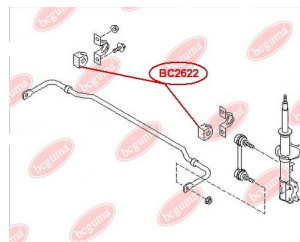

APPLICABILITY:

NISSAN