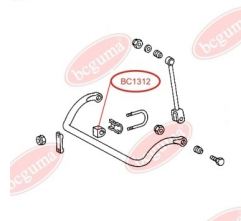

APPLICABILITY:

MERCEDES-BENZ