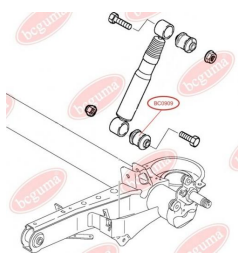

BC0909

SHOCK ABSORBER BUSH

www.en.bcguma.ua/auto/BC0909

Part Number:	BC0909
GTIN-13:	4823101801675
Number of other manufacturers (OEMs):	522062; 1472116080
Weight, g:	93
Required amount:	2
Items in Package:	1
External diameter, mm:	35.5
Inner diameter, mm:	12.0
Thickness, mm:	45.0
Material:	Rubber / metal
That installation:	Back
Party settings:	Left / Right

APPLICABILITY:

CITROËN, FIAT, LANCIA, OPEL, PEUGEOT, SEAT, VAUXHALL, VW

SHOCK ABSORBER BUSH

www.en.bcguma.ua/auto/BC0910

Part Number:	BC0910
GTIN-13:	4823101801682
Number of other manufacturers (OEMs):	51725173; 51713238; 51738251; 51738252; 51735982; 51770807; 51755353; 51906053; 51883458; 51879968; 51815192; 51858711; 51819223; 51810129; 51714758; 46821495; 46799280; 46820858; 46847763; 51714755; 46789873; 51755255
Weight, g:	37
Required amount:	2
Items in Package:	1
External diameter, mm:	41.5
Inner diameter, mm:	19.5
Thickness, mm:	38.5
Material:	Rubber
That installation:	Back
Party settings:	Left / Right

BC0910

APPLICABILITY:

AUDI, CITROËN, FIAT, OPEL, PEUGEOT, VW