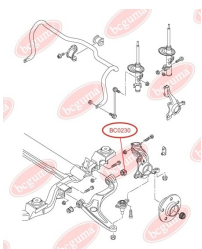

BC0230

TRACK CONTROL ARM BUSH

www.en.bcguma.ua/auto/BC0230

Part Number:	BC0230
GTIN-13:	4823101800463
Number of other manufacturers (OEMs):	7H0407182; 7H0407182A; 7H0407151F; 7H0407152F
Weight, g:	433
Required amount:	2
Items in Package:	1
External diameter, mm:	60.0
Inner diameter, mm:	14.2
Thickness, mm:	64.0
Material:	Rubber / metal
That installation:	Back Front
Party settings:	Left / Right

APPLICABILITY:

VW

BC0231

REAR LOWER SPRING RUBBER SUSPENSION CUPS PAIR GENUINE, REINFORCED "BAD ROADS"

www.en.bcguma.ua/auto/BC0231

Part Number:	BC0231
GTIN-13:	4823101800470
Number of other manufacturers (OEMs):	7H0511150B
Weight, g:	97
Required amount:	2
Items in Package:	1
External diameter, mm:	92.0
Inner diameter, mm:	43.0
Thickness, mm:	38.0
Material:	Rubber
That installation:	Back
Party settings:	Left / Right

APPLICABILITY:

VW