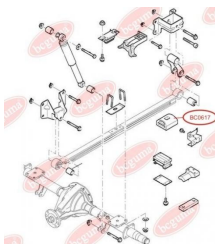

**APPLICABILITY:**

FORD

**BC0617**

**BC0618****CONTROL ARM-/TRAILING ARM BUSH**[www.en.bcguma.ua/auto/BC0618](http://www.en.bcguma.ua/auto/BC0618)

Part Number:	BC0618
GTIN-13:	4823101801149
Number of other manufacturers (OEMs):	YC153069AG; YC153069AF; 4131788; 4041450
Weight, g:	131
Required amount:	2
Items in Package:	1
External diameter, mm:	37.0
Inner diameter, mm:	14.0
Thickness, mm:	67.0
Material:	Rubber / metal
That installation:	Front
Party settings:	Left / Right