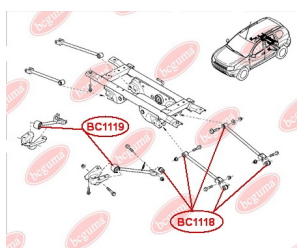

BC1118

CONTROL ARM-/TRAILING ARM BUSH

www.en.bcguma.ua/auto/BC1118

Part Number:	BC1118
GTIN-13:	4823101806199
Number of other manufacturers (OEMs):	8200839124; 8200839121; 8200839119
Weight, g:	91
Required amount:	10
Items in Package:	1
External diameter, mm:	34.0
Inner diameter, mm:	14.1
Thickness, mm:	40.0
Material:	Rubber / metal
That installation:	Back
Party settings:	Left / Right

APPLICABILITY:

DACIA

BC1119

CONTROL ARM-/TRAILING ARM BUSH

www.en.bcguma.ua/auto/BC1119

Part Number:	BC1119
GTIN-13:	4823101806212
Number of other manufacturers (OEMs):	8200841004; 551107894R
Weight, g:	291
Required amount:	2
Items in Package:	1
External diameter, mm:	52.3
Inner diameter, mm:	14.3
Thickness, mm:	56.0
Material:	Metal / Rubber
That installation:	Back
Party settings:	Left / Right

APPLICABILITY:

DACIA, RENAULT