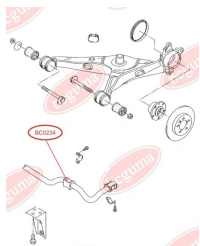

BC0234

STABILISER MOUNTING

www.en.bcguma.ua/auto/BC0234

Part Number:	BC0234
GTIN-13:	4823101800500
Number of other manufacturers (OEMs):	7H5511413B
Weight, g:	51
Required amount:	2
Items in Package:	1
External diameter, mm:	35.5
Inner diameter, mm:	23.0
Thickness, mm:	51.0
Material:	Rubber
That installation:	Front
Party settings:	Left / Right

APPLICABILITY:

VW

CONTROL ARM-/TRAILING ARM BUSH

www.en.bcguma.ua/auto/BC0235

Part Number:	BC0235
GTIN-13:	4823101800517
Number of other manufacturers (OEMs):	7L0505397; 7L0505398
Weight, g:	100
Required amount:	2
Items in Package:	1
External diameter, mm:	44.3
Inner diameter, mm:	12.3
Thickness, mm:	40.0
Material:	Rubber / metal
That installation:	Back
Party settings:	Left / Right

APPLICABILITY:

AUDI, PORSCHE, VW

BC0235