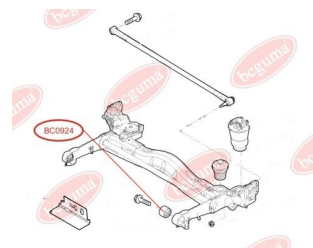

**APPLICABILITY:**

CITROËN, FIAT, PEUGEOT

**BC0924**

**BC0925****ANTI-ROLL BAR BUSHING KIT**[www.en.bcguma.ua/auto/BC0925](http://www.en.bcguma.ua/auto/BC0925)

Part Number:	BC0925
GTIN-13:	4823101801835
Number of other manufacturers (OEMs):	51785488; 51785488; 5094E5
Weight, g:	68
Required amount:	2
Items in Package:	1
External diameter, mm:	-
Inner diameter, mm:	20.0
Thickness, mm:	46.0
Material:	Rubber
That installation:	Front
Party settings:	Left / Right