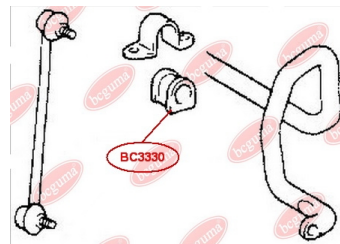

ANTI-ROLL BAR BUSHING KIT

www.en.bcguma.ua/auto/BC3330

Part Number:	BC3330
GTIN-13:	4823101805857
Number of other manufacturers (OEMs):	4881533100
Weight, g:	42
Required amount:	2
Items in Package:	1
External diameter, mm:	35.0
Inner diameter, mm:	23.0
Thickness, mm:	41.0
Material:	Rubber
That installation:	Front
Party settings:	Left / Right