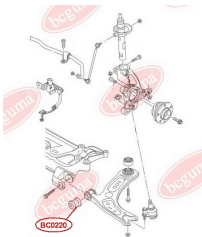

BC0220

CONTROL ARM-/TRAILING ARM BUSH

www.en.bcguma.ua/auto/BC0220

Part Number:	BC0220
GTIN-13:	4823101800371
Number of other manufacturers (OEMs):	5Q0407182; 1K0407182; 1K0407182A
Weight, g:	156
Required amount:	2
Items in Package:	1
External diameter, mm:	39.5
Inner diameter, mm:	12.2
Thickness, mm:	54.0
Material:	Rubber / metal
That installation:	Front
Party settings:	Left / Right

APPLICABILITY:

AUDI, SEAT, SKODA, VW, VW (SVW)

STABILISER MOUNTING

www.en.bcguma.ua/auto/BC0221

Part Number:	BC0221
GTIN-13:	4823101800012
Number of other manufacturers (OEMs):	6Q0411314J; 6Q0411314L; 6Q0411314P
Weight, g:	32
Required amount:	2
Items in Package:	1
External diameter, mm:	33.0
Inner diameter, mm:	16.0
Thickness, mm:	36.0
Material:	Rubber
That installation:	Front
Party settings:	Left / Right

APPLICABILITY:

AUDI, SEAT, SKODA, VW

BC0221