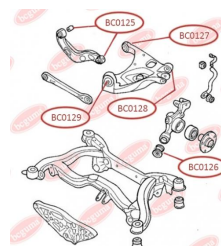

**APPLICABILITY:**

AUDI, SEAT

**BC0125**

**BC0126****CONTROL ARM-/TRAILING ARM BUSH**

[www.en.bcguma.ua/auto/BC0126](http://www.en.bcguma.ua/auto/BC0126)

Part Number:	BC0126
GTIN-13:	4823101806137
Number of other manufacturers (OEMs):	8E0505311T; 8E0505312T; 8E0505311S; 8E0505312S; 8E0505203C; 8E0505203D; 8E0505311AC; 8E0505312AC
Weight, g:	250
Required amount:	2
Items in Package:	1
External diameter, mm:	43.8
Inner diameter, mm:	12.2
Thickness, mm:	60.0
Material:	Rubber / metal
That installation:	Back
Party settings:	Left / Right

**APPLICABILITY:**

AUDI, SEAT

**CONTROL ARM-/TRAILING ARM BUSH**

[www.en.bcguma.ua/auto/BC0127](http://www.en.bcguma.ua/auto/BC0127)

Part Number:	BC0127
GTIN-13:	4823101806526
Number of other manufacturers (OEMs):	8E0505171J; 8E0505311T; 8E0505311S; 8E0505312S; 8E0505311AC; 8E0505312AC; 8E0505312T
Weight, g:	236
Required amount:	2
Items in Package:	1
External diameter, mm:	47.0
Inner diameter, mm:	12.0
Thickness, mm:	50.0
Material:	Rubber / metal
That installation:	Back
Party settings:	Left / Right

**APPLICABILITY:**

AUDI

**BC0127**

**BC0129****CONTROL ARM-/TRAILING ARM BUSH**[www.en.bcguma.ua/auto/BC0129](http://www.en.bcguma.ua/auto/BC0129)

Part Number:	BC0129
GTIN-13:	4823101806236
Number of other manufacturers (OEMs):	8E0505185N; 8E0505312S; 8E0505311S; 8E0505311T; 8E0505312T; 8E0505311AC; 8E0505312AC
Weight, g:	219
Required amount:	4
Items in Package:	1
External diameter, mm:	46.6
Inner diameter, mm:	12.2
Thickness, mm:	40.0
Material:	Rubber / metal
That installation:	Back
Party settings:	Left / Right