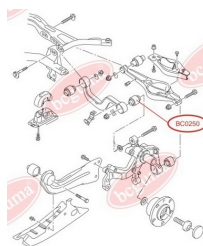

### APPLICABILITY:

VW

**BC0248**

**BC0249****CONTROL ARM-/TRAILING ARM BUSH**[www.en.bcguma.ua/auto/BC0249](http://www.en.bcguma.ua/auto/BC0249)

Part Number:	BC0249
GTIN-13:	4823101800616
Number of other manufacturers (OEMs):	1K0505311AB; 1K0505311AA; 1K0505171B; 1K0505171C; 1K0505173C; 1K0505371
Weight, g:	95
Required amount:	2
Items in Package:	1
External diameter, mm:	42.4
Inner diameter, mm:	12.0
Thickness, mm:	60.0
Material:	Rubber / metal
That installation:	Back
Party settings:	Left / Right

**APPLICABILITY:**

AUDI, SEAT, SKODA, VW

**CONTROL ARM-/TRAILING ARM BUSH**[www.en.bcguma.ua/auto/BC0250](http://www.en.bcguma.ua/auto/BC0250)

Part Number:	BC0250
GTIN-13:	4823101800623
Number of other manufacturers (OEMs):	5Q0505323C; 1K0505323N; 1K0505323H; 1K0505323G; 1K0505323D; 1K0505203A
Weight, g:	127
Required amount:	2
Items in Package:	1
External diameter, mm:	38.5
Inner diameter, mm:	14.0
Thickness, mm:	45.0
Material:	Rubber / metal
That installation:	Back
Party settings:	Left / Right

**APPLICABILITY:**

AUDI, SEAT, SKODA, VW

**BC0250**

**BC0251****CONTROL ARM-/TRAILING ARM BUSH**[www.en.bcguma.ua/auto/BC0251](http://www.en.bcguma.ua/auto/BC0251)

Part Number:	BC0251
GTIN-13:	4823101800630
Number of other manufacturers (OEMs):	5Q0505323C; 1K0505323N; 1K0505323H; 1K0505323G; 1K0505323D; 1K0505203A; 1K0505279A
Weight, g:	73
Required amount:	2
Items in Package:	1
External diameter, mm:	39.0
Inner diameter, mm:	12.0
Thickness, mm:	45.0
Material:	Rubber / metal
That installation:	Back Top
Party settings:	Left / Right