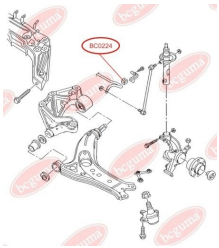

BC0224

STABILISER MOUNTING

www.en.bcguma.ua/auto/BC0224

Part Number:	BC0224
GTIN-13:	4823101800401
Number of other manufacturers (OEMs):	6Q0411314F
Weight, g:	28
Required amount:	2
Items in Package:	1
External diameter, mm:	33.0
Inner diameter, mm:	19.8
Thickness, mm:	36.0
Material:	Rubber
That installation:	Front
Party settings:	Left / Right

APPLICABILITY:

AUDI, SEAT, SKODA, VW

STABILISER MOUNTING

www.en.bcguma.ua/auto/BC0225

Part Number:	BC0225
GTIN-13:	4823101800418
Number of other manufacturers (OEMs):	8Z0411314B
Weight, g:	27
Required amount:	2
Items in Package:	1
External diameter, mm:	33.0
Inner diameter, mm:	20.8
Thickness, mm:	36.0
Material:	Rubber
That installation:	Front
Party settings:	Left / Right

APPLICABILITY:

AUDI, SEAT, SKODA, VW

BC0225