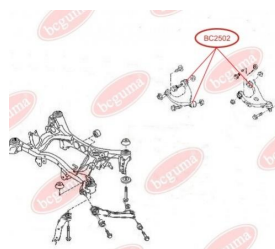

APPLICABILITY:

SUBARU

BC2502