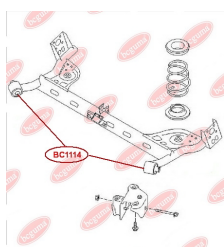

**APPLICABILITY:**

DACIA, RENAULT

**BC1112**

**BC1114****HUB CARRIER BUSHING**

[www.en.bcguma.ua/auto/BC1114](http://www.en.bcguma.ua/auto/BC1114)

Part Number:	BC1114
GTIN-13:	4823101805031
Number of other manufacturers (OEMs):	6001549989; 8200287912; 6001549988; 55501BC64B; 55501EM10B; 555011HA2B; 555011FE0B; 55501EM30A; 555011FC0B; 550451HA0A; 55316AX600; 55501BC61A; 55501BC64A
Weight, g:	347
Required amount:	2
Items in Package:	1
External diameter, mm:	67.0
Inner diameter, mm:	12.2
Thickness, mm:	90.0
Material:	Polyamide / rubber
That installation:	Back
Party settings:	Left / Right