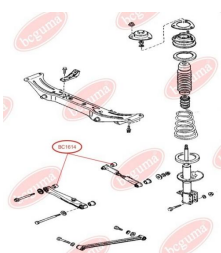

BC1614

TRACK CONTROL ARM BUSH

www.en.bcguma.ua/auto/BC1614

Part Number:	BC1614
GTIN-13:	4823101803662
Number of other manufacturers (OEMs):	G21128631
Weight, g:	110
Required amount:	2
Items in Package:	1
External diameter, mm:	42.0
Inner diameter, mm:	18.2
Thickness, mm:	41.0
Material:	Rubber / metal
That installation:	Back
Party settings:	Left / Right