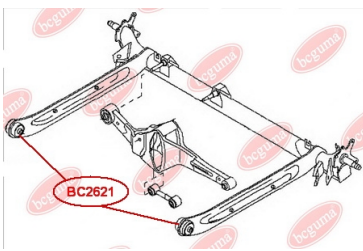

BC2621

HUB CARRIER BUSHING

www.en.bcguma.ua/auto/BC2621

Part Number:	BC2621
GTIN-13:	4823101805345
Number of other manufacturers (OEMs):	5504531U00; 550450M000; 550452J000
Weight, g:	295
Required amount:	2
Items in Package:	1
External diameter, mm:	60.2
Inner diameter, mm:	12.2
Thickness, mm:	60.0
Material:	Metal / Rubber
That installation:	Back
Party settings:	Left / Right

APPLICABILITY:

NISSAN

STABILISER MOUNTING

www.en.bcguma.ua/auto/BC2622

Part Number:	BC2622
GTIN-13:	4823101805536
Number of other manufacturers (OEMs):	546138H518
Weight, g:	37
Required amount:	2
Items in Package:	1
External diameter, mm:	-
Inner diameter, mm:	17.5
Thickness, mm:	38.0
Material:	Rubber
That installation:	Back
Party settings:	Left / Right

BC2622

APPLICABILITY:

NISSAN