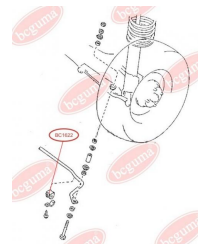

APPLICABILITY:

MAZDA