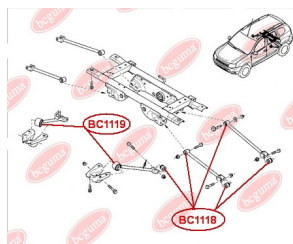

APPLICABILITY:

DACIA, RENAULT