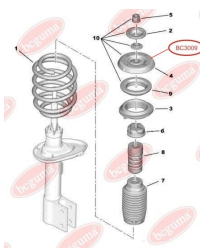

BC3008

HUB CARRIER BUSHING

www.en.bcguma.ua/auto/BC3008

Part Number:	BC3008
GTIN-13:	4823101804508
Number of other manufacturers (OEMs):	51783623; 5131G8
Weight, g:	550
Required amount:	2
Items in Package:	1
External diameter, mm:	68.5
Inner diameter, mm:	12.9
Thickness, mm:	100.0
Material:	Rubber / metal
That installation:	Back
Party settings:	Left / Right

APPLICABILITY:

CITROËN, FIAT, PEUGEOT

SUPPORT OF SHOCK ABSORBER OF FRONT SUSPENSION, REINFORCED "BAD ROADS"

www.en.bcguma.ua/auto/BC3009

Part Number:	BC3009
GTIN-13:	4823101804515
Number of other manufacturers (OEMs):	5038G0; 5038F7; 503885; 503846
Weight, g:	367
Required amount:	2
Items in Package:	1
External diameter, mm:	119.0
Inner diameter, mm:	14.0
Thickness, mm:	30.0
Material:	Rubber / metal
That installation:	Front
Party settings:	Left / Right

APPLICABILITY:

CITROËN, PEUGEOT, SKODA

BC3009