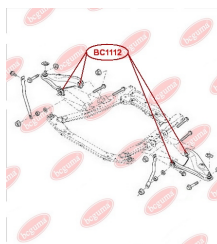

**APPLICABILITY:**

DACIA, RENAULT

**BC1112**

**BC1114****HUB CARRIER BUSHING**

[www.en.bcguma.ua/auto/BC1114](http://www.en.bcguma.ua/auto/BC1114)

Part Number:	BC1114
GTIN-13:	4823101805031
Number of other manufacturers (OEMs):	6001549989; 8200287912; 6001549988; 55501BC64B; 55501EM10B; 555011HA2B; 555011FE0B; 55501EM30A; 555011FC0B; 550451HA0A; 55316AX600; 55501BC61A; 55501BC64A
Weight, g:	347
Required amount:	2
Items in Package:	1
External diameter, mm:	67.0
Inner diameter, mm:	12.2
Thickness, mm:	90.0
Material:	Polyamide / rubber
That installation:	Back
Party settings:	Left / Right