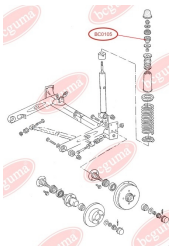

BC0105

BEARING RING, LOWER BUSHING

www.en.bcguma.ua/auto/BC0105

Part Number:	BC0105
GTIN-13:	4823101800067
Number of other manufacturers (OEMs):	811512333A
Weight, g:	42
Required amount:	2
Items in Package:	1
External diameter, mm:	48.0
Inner diameter, mm:	10.0
Thickness, mm:	32.0
Material:	Rubber
That installation:	Back
Party settings:	Left / Right

APPLICABILITY:

AUDI

BEARING RING, UPPER BUSHING

www.en.bcguma.ua/auto/BC0106

Part Number:	BC0106
GTIN-13:	4823101800074
Number of other manufacturers (OEMs):	811512335A
Weight, g:	33
Required amount:	2
Items in Package:	1
External diameter, mm:	48.0
Inner diameter, mm:	10.0
Thickness, mm:	21.0
Material:	Rubber
That installation:	Back
Party settings:	Left / Right