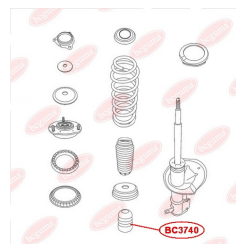

RUBBER BUFFER, SUSPENSION

www.en.bcguma.ua/auto/BC3740

Part Number:	BC3740
GTIN-13:	4823101806601
Number of other manufacturers (OEMs):	B112901027
Weight, g:	120
Required amount:	2
Items in Package:	1
External diameter, mm:	53.0
Inner diameter, mm:	22.0
Thickness, mm:	75.0
Material:	Rubber
That installation:	Front
Party settings:	Left / Right

BC3740