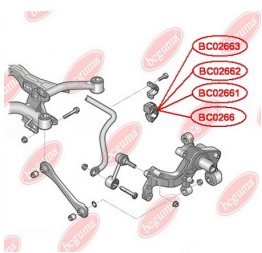

BC02661

ANTI-ROLL BAR BUSHING KIT

www.en.bcguma.ua/auto/BC02661

Part Number:	BC02661
GTIN-13:	4823101806144
Number of other manufacturers (OEMs):	1K0511327AQ
Weight, g:	66
Required amount:	2
Items in Package:	1
External diameter, mm:	46.0
Inner diameter, mm:	17.0
Thickness, mm:	40.0
Material:	Rubber / metal
That installation:	Back
Party settings:	Left / Right

APPLICABILITY:

AUDI, HONDA, SEAT, SKODA, VW

BC02662

ANTI-ROLL BAR BUSHING KIT

www.en.bcguma.ua/auto/BC02662

Part Number:	BC02662
GTIN-13:	4823101806151
Number of other manufacturers (OEMs):	1K0511327AR
Weight, g:	64
Required amount:	2
Items in Package:	1
External diameter, mm:	46.0
Inner diameter, mm:	18.3
Thickness, mm:	40.0
Material:	Rubber / metal
That installation:	Back
Party settings:	Left / Right

APPLICABILITY:

AUDI, HONDA, SEAT, SKODA, VW