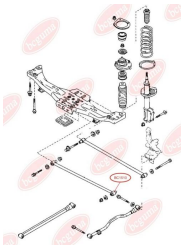

BC1510

TRACK CONTROL ARM BUSH

www.en.bcguma.ua/auto/BC1510

Part Number:	BC1510
GTIN-13:	4823101803457
Number of other manufacturers (OEMs):	BJ3D28620A; B02A28620; B02A28620A; B30K28620A
Weight, g:	121
Required amount:	2
Items in Package:	1
External diameter, mm:	31.8
Inner diameter, mm:	14.0
Thickness, mm:	57.0
Material:	Rubber / metal
That installation:	Back
Party settings:	Left / Right

APPLICABILITY:

MAZDA

BC1511

TRACK CONTROL ARM BUSH

www.en.bcguma.ua/auto/BC1511

Part Number:	BC1511
GTIN-13:	4823101803464
Number of other manufacturers (OEMs):	B02A28620; B02A28620A; B30K28620A; BJ3D28620A
Weight, g:	131
Required amount:	2
Items in Package:	1
External diameter, mm:	31.8
Inner diameter, mm:	12.0
Thickness, mm:	50.0
Material:	Rubber / metal
That installation:	Back
Party settings:	Left / Right

APPLICABILITY:

MAZDA