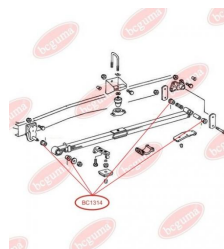

**APPLICABILITY:**

MERCEDES-BENZ

**BC1314**

**BC1315****ANTI-ROLL BAR BUSHING KIT**[www.en.bcguma.ua/auto/BC1315](http://www.en.bcguma.ua/auto/BC1315)

Part Number:	BC1315
GTIN-13:	4823101802429
Number of other manufacturers (OEMs):	A6673200073
Weight, g:	74
Required amount:	2
Items in Package:	1
External diameter, mm:	32.5
Inner diameter, mm:	12.0
Thickness, mm:	36.0
Material:	Rubber / metal
That installation:	Back
Party settings:	Left / Right