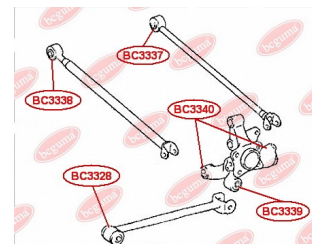

APPLICABILITY:

LEXUS, TOYOTA