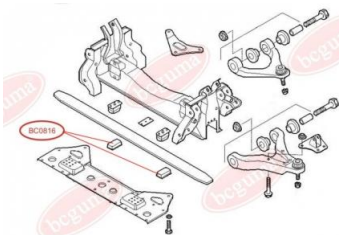

BC0816

RUBBER BUFFER, SUSPENSION (PLASTIC, LOWER)

www.en.bcguma.ua/auto/BC0816

Part Number:	BC0816
GTIN-13:	4823101801439
Number of other manufacturers (OEMs):	500316841
Weight, g:	159
Required amount:	-
Items in Package:	1
External diameter, mm:	-
Inner diameter, mm:	-
Thickness, mm:	-
Material:	Rubber / metal
That installation:	Front
Party settings:	-

APPLICABILITY:

IVECO

RUBBER BUFFER, SUSPENSION (METAL TOP)

www.en.bcguma.ua/auto/BC0817

Part Number:	BC0817
GTIN-13:	4823101801446
Number of other manufacturers (OEMs):	500362729
Weight, g:	306
Required amount:	-
Items in Package:	1
External diameter, mm:	-
Inner diameter, mm:	-
Thickness, mm:	-
Material:	Rubber / metal
That installation:	Front
Party settings:	-

BC0817

APPLICABILITY:

IVECO