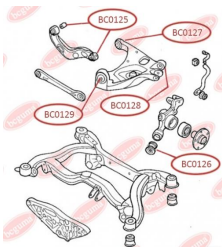

### APPLICABILITY:

AUDI, SAAB, SEAT, SKODA, VW

**BC0120**

**BC0123****CONTROL ARM-/TRAILING ARM BUSH**[www.en.bcguma.ua/auto/BC0123](http://www.en.bcguma.ua/auto/BC0123)

Part Number:	BC0123
GTIN-13:	4823101805772
Number of other manufacturers (OEMs):	8E0407181B; 8E0407181C; 8E0407181D
Weight, g:	182
Required amount:	2
Items in Package:	1
External diameter, mm:	40.5
Inner diameter, mm:	12.2
Thickness, mm:	37.0
Material:	Metal / Rubber
That installation:	Front
Party settings:	Left / Right

**APPLICABILITY:**

AUDI, SEAT, SKODA, VW

**CONTROL ARM-/TRAILING ARM BUSH**[www.en.bcguma.ua/auto/BC0125](http://www.en.bcguma.ua/auto/BC0125)

Part Number:	BC0125
GTIN-13:	4823101805871
Number of other manufacturers (OEMs):	8E0501541S; 8E0501541Q; 8E0501541J
Weight, g:	191
Required amount:	4
Items in Package:	1
External diameter, mm:	36.4
Inner diameter, mm:	12.2
Thickness, mm:	46.5
Material:	Metal / Rubber
That installation:	Back
Party settings:	Left / Right

**APPLICABILITY:**

AUDI, SEAT

**BC0125**

**BC0126****CONTROL ARM-/TRAILING ARM BUSH**

[www.en.bcguma.ua/auto/BC0126](http://www.en.bcguma.ua/auto/BC0126)

Part Number:	BC0126
GTIN-13:	4823101806137
Number of other manufacturers (OEMs):	8E0505311T; 8E0505312T; 8E0505311S; 8E0505312S; 8E0505203C; 8E0505203D; 8E0505311AC; 8E0505312AC
Weight, g:	250
Required amount:	2
Items in Package:	1
External diameter, mm:	43.8
Inner diameter, mm:	12.2
Thickness, mm:	60.0
Material:	Rubber / metal
That installation:	Back
Party settings:	Left / Right