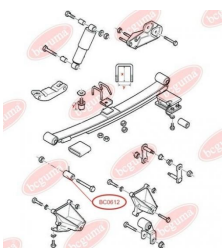

BC0612

BUSHING, LEAF SPRING

www.en.bcguma.ua/auto/BC0612

Part Number:	BC0612
GTIN-13:	4823101801088
Number of other manufacturers (OEMs):	95VB5781AA; 7328510
Weight, g:	370
Required amount:	2
Items in Package:	1
External diameter, mm:	57.0
Inner diameter, mm:	18.0
Thickness, mm:	72.0
Material:	Rubber / metal
That installation:	Back
Party settings:	Left / Right

APPLICABILITY:

FORD

BUSHING, LEAF SPRING

www.en.bcguma.ua/auto/BC0613

Part Number:	BC0613
GTIN-13:	4823101801095
Number of other manufacturers (OEMs):	92VB5719AA; 6197146
Weight, g:	342
Required amount:	2
Items in Package:	1
External diameter, mm:	50.0
Inner diameter, mm:	16.0
Thickness, mm:	82.0
Material:	Rubber / metal
That installation:	Back
Party settings:	Left / Right

APPLICABILITY:

FORD

BC0613