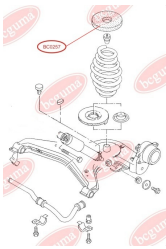

BC0257

SPRING SEAT (REINFORCED SPRING)

www.en.bcguma.ua/auto/BC0257

Part Number:	BC0257
GTIN-13:	4823101800661
Number of other manufacturers (OEMs):	701511105K; 701511105M
Weight, g:	380
Required amount:	2
Items in Package:	1
External diameter, mm:	156.0
Inner diameter, mm:	85.0
Thickness, mm:	20.0
Material:	Rubber
That installation:	Back Top
Party settings:	Left / Right

APPLICABILITY:

VW

RUBBER BUFFER, SUSPENSION

www.en.bcguma.ua/auto/BC0258

Part Number:	BC0258
GTIN-13:	4823101800678
Number of other manufacturers (OEMs):	2K0511155A; 2K5511155
Weight, g:	82
Required amount:	4
Items in Package:	1
External diameter, mm:	50.0
Inner diameter, mm:	8.0
Thickness, mm:	30.0
Material:	Rubber / metal
That installation:	Back
Party settings:	Left / Right

APPLICABILITY:

VW

BC0258