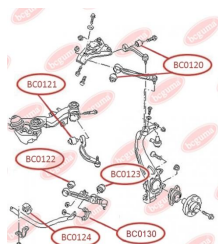

APPLICABILITY:

AUDI, SAAB, SEAT, SKODA, VW

BC0120