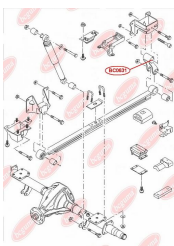

BC0631

BUSHING, LEAF SPRING

www.en.bcguma.ua/auto/BC0631

Part Number:	BC0631
GTIN-13:	4823101801279
Number of other manufacturers (OEMs):	4531471; YC155776AC
Weight, g:	165
Required amount:	2
Items in Package:	1
External diameter, mm:	37.0
Inner diameter, mm:	14.0
Thickness, mm:	80.0
Material:	Rubber / metal
That installation:	Back
Party settings:	Left / Right

APPLICABILITY:

FORD

ENGINE MOUNTING (MANUAL TRANSMISSION)

www.en.bcguma.ua/auto/BC0632

Part Number:	BC0632
GTIN-13:	4823101801286
Number of other manufacturers (OEMs):	1070177; 1102416; 5062530; 5208219; 98AB6P082MB; 9T166P082BB
Weight, g:	153
Required amount:	1
Items in Package:	1
External diameter, mm:	70.0
Inner diameter, mm:	10.0
Thickness, mm:	42.0
Material:	Polymer/Rubber/Metal
That installation:	Front axle
Party settings:	Behind

APPLICABILITY:

FORD

BC0632