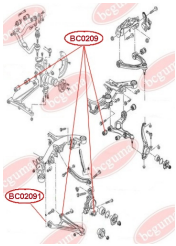

**APPLICABILITY:**

OPEL, SEAT, VAUXHALL, VW

**BC0207**

**BC0208****ANTHER OF BALL JOINT**[www.en.bcguma.ua/auto/BC0208](http://www.en.bcguma.ua/auto/BC0208)

Part Number:	BC0208
GTIN-13:	4823101800241
Number of other manufacturers (OEMs):	251407187A; 251407187B; 251407187; 4708299; 4708300
Weight, g:	7
Required amount:	2
Items in Package:	1
External diameter, mm:	35.0
Inner diameter, mm:	17.0
Thickness, mm:	20.0
Material:	Rubber MBS
That installation:	Front
Party settings:	Left / Right

**APPLICABILITY:**

OPEL, SKODA, VAUXHALL, VW

**CONTROL ARM-/TRAILING ARM BUSH**[www.en.bcguma.ua/auto/BC0209](http://www.en.bcguma.ua/auto/BC0209)

Part Number:	BC0209
GTIN-13:	4823101800258
Number of other manufacturers (OEMs):	7D0407183C; 7D0407183; 7H0407183; 7L8407183; 7L0407183A; 7H0407152F; 7H0407152B; 7H0407151F; 7H0407151B
Weight, g:	239
Required amount:	2
Items in Package:	1
External diameter, mm:	40.0
Inner diameter, mm:	14.0
Thickness, mm:	60.0
Material:	Rubber / metal
That installation:	Front
Party settings:	Left / Right

**APPLICABILITY:**

AUDI, VW

**BC0209**

**BC02091****CONTROL ARM-/TRAILING ARM BUSH**[www.en.bcguma.ua/auto/BC02091](http://www.en.bcguma.ua/auto/BC02091)

Part Number:	BC02091
GTIN-13:	4823101805666
Number of other manufacturers (OEMs):	95533101711; 95533101811; 7P0505312E; 7P0505311E; 7L0505311B; 7L0505312B
Weight, g:	299
Required amount:	2
Items in Package:	1
External diameter, mm:	60.2
Inner diameter, mm:	14.2
Thickness, mm:	70.0
Material:	Metal / Rubber
That installation:	Back
Party settings:	Left / Right