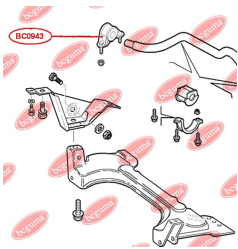

BC0943

ANTI-ROLL BAR BUSHING KIT

www.en.bcguma.ua/auto/BC0943

Part Number:	BC0943
GTIN-13:	4823101806557
Number of other manufacturers (OEMs):	51744226; 46777764; 46841320; 51713088
Weight, g:	105
Required amount:	2
Items in Package:	1
External diameter, mm:	34.0
Inner diameter, mm:	12.0
Thickness, mm:	29.0
Material:	Rubber
That installation:	Front
Party settings:	Left / Right

APPLICABILITY:

FIAT

CONTROL ARM-/TRAILING ARM BUSH

www.en.bcguma.ua/auto/BC1001

Part Number:	BC1001
GTIN-13:	4823101801989
Number of other manufacturers (OEMs):	7700302115; 7700302116; 4500091; 5445000QAA; 09160391; 9160391
Weight, g:	194
Required amount:	2
Items in Package:	1
External diameter, mm:	49.0
Inner diameter, mm:	22.0
Thickness, mm:	60.0
Material:	Rubber / metal
That installation:	Front
Party settings:	Left / Right

BC1001

APPLICABILITY:

NISSAN, OPEL, RENAULT, VAUXHALL