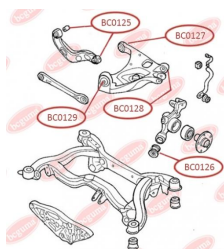

BC0129

CONTROL ARM-/TRAILING ARM BUSH

www.en.bcguma.ua/auto/BC0129

Part Number:	BC0129
GTIN-13:	4823101806236
Number of other manufacturers (OEMs):	8E0505185N; 8E0505312S; 8E0505311S; 8E0505311T; 8E0505312T; 8E0505311AC; 8E0505312AC
Weight, g:	219
Required amount:	4
Items in Package:	1
External diameter, mm:	46.6
Inner diameter, mm:	12.2
Thickness, mm:	40.0
Material:	Rubber / metal
That installation:	Back
Party settings:	Left / Right

APPLICABILITY:

AUDI, SEAT

ANTHER OF BALL JOINT

www.en.bcguma.ua/auto/BC0131

Part Number:	BC0131
GTIN-13:	4823101805949
Number of other manufacturers (OEMs):	357407365
Weight, g:	9
Required amount:	2
Items in Package:	1
External diameter, mm:	35.0
Inner diameter, mm:	16.0
Thickness, mm:	25.0
Material:	Rubber
That installation:	Front
Party settings:	Left / Right

APPLICABILITY:

FORD, GEO, GLAS, HYUNDAI, MITSUBISHI, RENAULT, SEAT, SUBARU, VAUXHALL, VW

BC0131