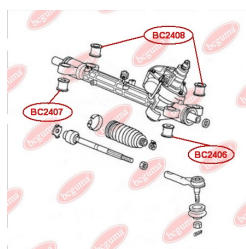

### APPLICABILITY:

HONDA

**BC2406**

**BC2407****MOUNTING, STEERING GEAR**[www.en.bcguma.ua/auto/BC2407](http://www.en.bcguma.ua/auto/BC2407)

Part Number:	BC2407
GTIN-13:	4823101805468
Number of other manufacturers (OEMs):	53685SWCG01
Weight, g:	91
Required amount:	1
Items in Package:	1
External diameter, mm:	34.6
Inner diameter, mm:	12.3
Thickness, mm:	29.0
Material:	Metal / Rubber
That installation:	Front
Party settings:	Right