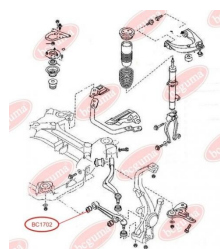

APPLICABILITY:

MAZDA, VW

BC1702