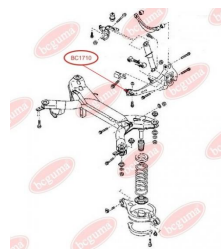

APPLICABILITY:

MAZDA

BC1710