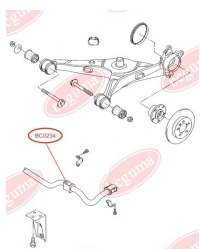

BC0234

STABILISER MOUNTING

www.en.bcguma.ua/auto/BC0234

Part Number:	BC0234
GTIN-13:	4823101800500
Number of other manufacturers (OEMs):	7H5511413B
Weight, g:	51
Required amount:	2
Items in Package:	1
External diameter, mm:	35.5
Inner diameter, mm:	23.0
Thickness, mm:	51.0
Material:	Rubber
That installation:	Front
Party settings:	Left / Right

APPLICABILITY:

VW

BC0235

CONTROL ARM-/TRAILING ARM BUSH

www.en.bcguma.ua/auto/BC0235

Part Number:	BC0235
GTIN-13:	4823101800517
Number of other manufacturers (OEMs):	7L0505397; 7L0505398
Weight, g:	100
Required amount:	2
Items in Package:	1
External diameter, mm:	44.3
Inner diameter, mm:	12.3
Thickness, mm:	40.0
Material:	Rubber / metal
That installation:	Back
Party settings:	Left / Right

APPLICABILITY:

AUDI, PORSCHE, VW