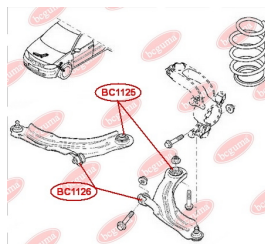

BC1126

CONTROL ARM-/TRAILING ARM BUSH

www.en.bcguma.ua/auto/BC1126

Part Number:	BC1126
GTIN-13:	4823101806038
Number of other manufacturers (OEMs):	545041876R; 545044506R; 545058191R; 8200242025; 8200586561; 8200586564; 8200586567; 545044506R; 8200041166; 4153300200; 4153300300
Weight, g:	166
Required amount:	2
Items in Package:	1
External diameter, mm:	33.5
Inner diameter, mm:	12.0
Thickness, mm:	48.0
Material:	Metal / Rubber
That installation:	Front
Party settings:	Left / Right