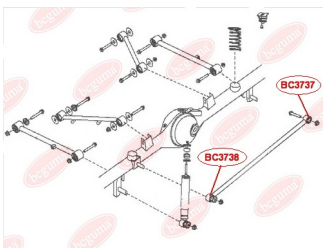

BC3737

CONTROL ARM-/TRAILING ARM BUSH

www.en.bcguma.ua/auto/BC3737

Part Number:	BC3737
GTIN-13:	4823101806595
Number of other manufacturers (OEMs):	2917533K00
Weight, g:	163
Required amount:	1
Items in Package:	1
External diameter, mm:	38.0
Inner diameter, mm:	16.0
Thickness, mm:	55.0
Material:	Rubber / metal
That installation:	Back
Party settings:	Right

APPLICABILITY:

GREAT WALL

RUBBER BUFFER, SUSPENSION

www.en.bcguma.ua/auto/BC3740

Part Number:	BC3740
GTIN-13:	4823101806601
Number of other manufacturers (OEMs):	B112901027
Weight, g:	120
Required amount:	2
Items in Package:	1
External diameter, mm:	53.0
Inner diameter, mm:	22.0
Thickness, mm:	75.0
Material:	Rubber
That installation:	Front
Party settings:	Left / Right

APPLICABILITY:

CHERY

BC3740