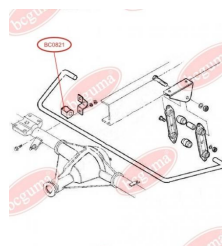

BC0820

STABILISER MOUNTING

www.en.bcguma.ua/auto/BC0820

Part Number:	BC0820
GTIN-13:	4823101801477
Number of other manufacturers (OEMs):	93802629
Weight, g:	36
Required amount:	-
Items in Package:	1
External diameter, mm:	34.0
Inner diameter, mm:	20.0
Thickness, mm:	40.0
Material:	Rubber
That installation:	Back
Party settings:	Left / Right

APPLICABILITY:

IVECO

STABILISER MOUNTING

www.en.bcguma.ua/auto/BC0821

Part Number:	BC0821
GTIN-13:	4823101801484
Number of other manufacturers (OEMs):	93801556
Weight, g:	33
Required amount:	-
Items in Package:	1
External diameter, mm:	34.0
Inner diameter, mm:	22.0
Thickness, mm:	40.0
Material:	Rubber
That installation:	Back
Party settings:	Left / Right

APPLICABILITY:

IVECO

BC0821