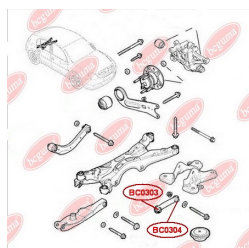

## TRACK CONTROL ARM BUSH

[www.en.bcguma.ua/auto/BC0304](http://www.en.bcguma.ua/auto/BC0304)

Part Number:	BC0304
GTIN-13:	4823101800784
Number of other manufacturers (OEMs):	0423002; 0423032; 13204112; 24428548
Weight, g:	201
Required amount:	2
Items in Package:	1
External diameter, mm:	40.0
Inner diameter, mm:	12.0
Thickness, mm:	47.0
Material:	Metal / Rubber
That installation:	Back
Party settings:	Left / Right