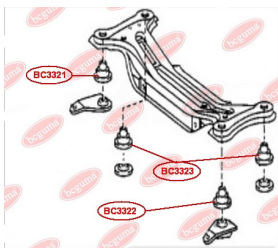

BC3322

HUB CARRIER BUSHING

www.en.bchguma.ua/auto/BC3322

Part Number:	BC3322
GTIN-13:	4823101806021
Number of other manufacturers (OEMs):	5227233040
Weight, g:	293
Required amount:	1
Items in Package:	1
External diameter, mm:	50.5
Inner diameter, mm:	18.5
Thickness, mm:	49.0
Material:	Metal / Rubber
That installation:	Back
Party settings:	Left

APPLICABILITY:

LEXUS, TOYOTA

HUB CARRIER BUSHING

www.en.bchguma.ua/auto/BC3323

Part Number:	BC3323
GTIN-13:	4823101805963
Number of other manufacturers (OEMs):	5227533050
Weight, g:	273
Required amount:	2
Items in Package:	1
External diameter, mm:	50.5
Inner diameter, mm:	20.3
Thickness, mm:	49.0
Material:	Metal / Rubber
That installation:	Back
Party settings:	Left / Right

APPLICABILITY:

LEXUS, TOYOTA

BC3323