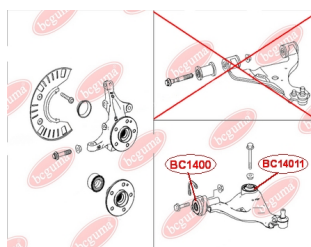

APPLICABILITY:

MERCEDES-BENZ

BC14011