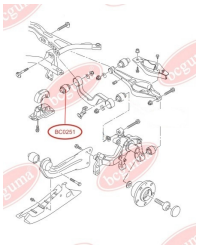

**APPLICABILITY:**

AUDI, SEAT, SKODA, VW

**CONTROL ARM-/TRAILING ARM BUSH**[www.en.bcguma.ua/auto/BC0250](http://www.en.bcguma.ua/auto/BC0250)

Part Number:	BC0250
GTIN-13:	4823101800623
Number of other manufacturers (OEMs):	5Q0505323C; 1K0505323N; 1K0505323H; 1K0505323G; 1K0505323D; 1K0505203A
Weight, g:	127
Required amount:	2
Items in Package:	1
External diameter, mm:	38.5
Inner diameter, mm:	14.0
Thickness, mm:	45.0
Material:	Rubber / metal
That installation:	Back
Party settings:	Left / Right

**APPLICABILITY:**

AUDI, SEAT, SKODA, VW

**BC0250**

**BC0251****CONTROL ARM-/TRAILING ARM BUSH**[www.en.bcguma.ua/auto/BC0251](http://www.en.bcguma.ua/auto/BC0251)

Part Number:	BC0251
GTIN-13:	4823101800630
Number of other manufacturers (OEMs):	5Q0505323C; 1K0505323N; 1K0505323H; 1K0505323G; 1K0505323D; 1K0505203A; 1K0505279A
Weight, g:	73
Required amount:	2
Items in Package:	1
External diameter, mm:	39.0
Inner diameter, mm:	12.0
Thickness, mm:	45.0
Material:	Rubber / metal
That installation:	Back Top
Party settings:	Left / Right