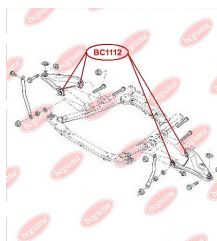

**APPLICABILITY:**

DACIA, RENAULT

**BC1112**

**BC1114****HUB CARRIER BUSHING**

[www.en.bcguma.ua/auto/BC1114](http://www.en.bcguma.ua/auto/BC1114)

Part Number:	BC1114
GTIN-13:	4823101805031
Number of other manufacturers (OEMs):	6001549989; 8200287912; 6001549988; 55501BC64B; 55501EM10B; 555011HA2B; 555011FE0B; 55501EM30A; 555011FC0B; 550451HA0A; 55316AX600; 55501BC61A; 55501BC64A
Weight, g:	347
Required amount:	2
Items in Package:	1
External diameter, mm:	67.0
Inner diameter, mm:	12.2
Thickness, mm:	90.0
Material:	Polyamide / rubber
That installation:	Back
Party settings:	Left / Right