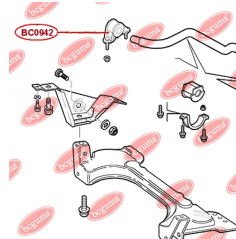

APPLICABILITY:

FIAT

BC0942