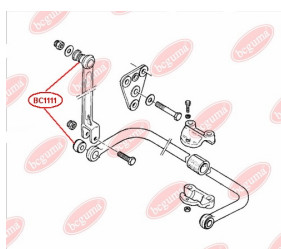

BC1111

STABILISER MOUNTING

www.en.bcguma.ua/auto/BC1111

Part Number:	BC1111
GTIN-13:	4823101802122
Number of other manufacturers (OEMs):	5010383545
Weight, g:	264
Required amount:	4
Items in Package:	1
External diameter, mm:	52.0
Inner diameter, mm:	20.0
Thickness, mm:	41.0
Material:	Rubber / metal
That installation:	-
Party settings:	Left / Right

APPLICABILITY:

RENAULT TRUCKS

TRACK CONTROL ARM BUSH

www.en.bcguma.ua/auto/BC1112

Part Number:	BC1112
GTIN-13:	4823101802139
Number of other manufacturers (OEMs):	545000794R; 545004269R; 545011362R; 545019294R; 6001549181; 6001549182; 6001550911; 6001550912; 6040002245; 8200749459; 8200749461; 8200792639
Weight, g:	144
Required amount:	4
Items in Package:	1
External diameter, mm:	37.0
Inner diameter, mm:	12.0
Thickness, mm:	46.0
Material:	Metal / Rubber
That installation:	Front
Party settings:	Left / Right

APPLICABILITY:

DACIA, RENAULT

BC1112