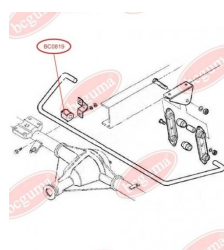

BC0818

STABILISER MOUNTING

www.en.bcguma.ua/auto/BC0818

Part Number:	BC0818
GTIN-13:	4823101801453
Number of other manufacturers (OEMs):	93803961
Weight, g:	42
Required amount:	-
Items in Package:	1
External diameter, mm:	34.0
Inner diameter, mm:	16.0
Thickness, mm:	40.0
Material:	Rubber
That installation:	Back
Party settings:	Left / Right

APPLICABILITY:

IVECO

STABILISER MOUNTING

www.en.bcguma.ua/auto/BC0819

Part Number:	BC0819
GTIN-13:	4823101801460
Number of other manufacturers (OEMs):	8581021
Weight, g:	39
Required amount:	-
Items in Package:	1
External diameter, mm:	34.0
Inner diameter, mm:	18.0
Thickness, mm:	40.0
Material:	Rubber
That installation:	Back
Party settings:	Left / Right

APPLICABILITY:

IVECO

BC0819