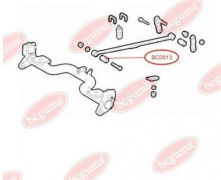

BC0913

LEAF SPRING BUSHING

www.en.bcguma.ua/auto/BC0913

Part Number:	BC0913
GTIN-13:	4823101801729
Number of other manufacturers (OEMs):	46767261
Weight, g:	522
Required amount:	2
Items in Package:	1
External diameter, mm:	56.0
Inner diameter, mm:	16.2
Thickness, mm:	77.0
Material:	Rubber / metal
That installation:	Back
Party settings:	Left / Right

APPLICABILITY:

FIAT

STABILISER MOUNTING, REINFORCED "BAD ROADS"

www.en.bcguma.ua/auto/BC0914

Part Number:	BC0914
GTIN-13:	4823101801736
Number of other manufacturers (OEMs):	5081Q3; 1440177280; 1440177280
Weight, g:	58
Required amount:	2
Items in Package:	1
External diameter, mm:	40.0
Inner diameter, mm:	24.5
Thickness, mm:	41.0
Material:	Rubber
That installation:	Front
Party settings:	Left / Right

BC0914

APPLICABILITY:

CITROËN, FIAT, PEUGEOT