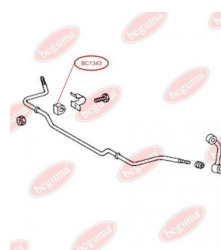

APPLICABILITY:

MERCEDES-BENZ