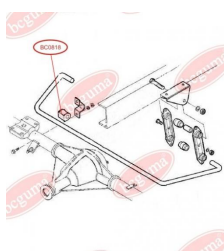

BC0818

STABILISER MOUNTING

www.en.bcguma.ua/auto/BC0818

Part Number:	BC0818
GTIN-13:	4823101801453
Number of other manufacturers (OEMs):	93803961
Weight, g:	42
Required amount:	-
Items in Package:	1
External diameter, mm:	34.0
Inner diameter, mm:	16.0
Thickness, mm:	40.0
Material:	Rubber
That installation:	Back
Party settings:	Left / Right

APPLICABILITY:

IVECO

STABILISER MOUNTING

www.en.bcguma.ua/auto/BC0819

Part Number:	BC0819
GTIN-13:	4823101801460
Number of other manufacturers (OEMs):	8581021
Weight, g:	39
Required amount:	-
Items in Package:	1
External diameter, mm:	34.0
Inner diameter, mm:	18.0
Thickness, mm:	40.0
Material:	Rubber
That installation:	Back
Party settings:	Left / Right

APPLICABILITY:

IVECO

BC0819