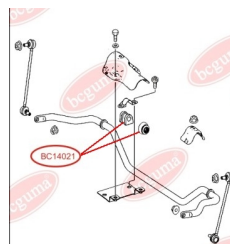

BC1402

STABILISER MOUNTING

www.en.bcguma.ua/auto/BC1402

Part Number:	BC1402
GTIN-13:	4823101803167
Number of other manufacturers (OEMs):	A6393232085
Weight, g:	81
Required amount:	2
Items in Package:	1
External diameter, mm:	43.0
Inner diameter, mm:	26.0
Thickness, mm:	54.0
Material:	Rubber
That installation:	Front
Party settings:	Left / Right

APPLICABILITY:

MERCEDES-BENZ

STABILISER MOUNTING WITH ANTHÉR (BC1398 - 1PC., BC1403 - 2PC.)

www.en.bcguma.ua/auto/BC14021

Part Number:	BC14021
GTIN-13:	4823101803174
Number of other manufacturers (OEMs):	A6393230292; A6393232085
Weight, g:	93
Required amount:	2
Items in Package:	1
External diameter, mm:	43.0
Inner diameter, mm:	26.0
Thickness, mm:	-
Material:	Rubber
That installation:	Front
Party settings:	Left / Right

APPLICABILITY:

MERCEDES-BENZ

BC14021