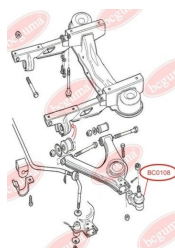

**APPLICABILITY:**

AUDI

**BEARING RING, UPPER BUSHING**[www.en.bcguma.ua/auto/BC0106](http://www.en.bcguma.ua/auto/BC0106)

Part Number:	BC0106
GTIN-13:	4823101800074
Number of other manufacturers (OEMs):	811512335A
Weight, g:	33
Required amount:	2
Items in Package:	1
External diameter, mm:	48.0
Inner diameter, mm:	10.0
Thickness, mm:	21.0
Material:	Rubber
That installation:	Back
Party settings:	Left / Right

**APPLICABILITY:**

AUDI

**BC0106**

**BC0107****ANTHER OF BALL JOINT**[www.en.bcguma.ua/auto/BC0107](http://www.en.bcguma.ua/auto/BC0107)

Part Number:	BC0107
GTIN-13:	4823101800081
Number of other manufacturers (OEMs):	4D0407509G; 4D0407509J
Weight, g:	5
Required amount:	2
Items in Package:	1
External diameter, mm:	28.0
Inner diameter, mm:	14.0
Thickness, mm:	22.0
Material:	Rubber MBS
That installation:	Front
Party settings:	Left / Right

**APPLICABILITY:**

AUDI, SEAT, SKODA, VW

**ANTHER OF BALL JOINT**[www.en.bcguma.ua/auto/BC0108](http://www.en.bcguma.ua/auto/BC0108)

Part Number:	BC0108
GTIN-13:	4823101800098
Number of other manufacturers (OEMs):	86VB3395A2E; 6154161
Weight, g:	10
Required amount:	2
Items in Package:	1
External diameter, mm:	41.0
Inner diameter, mm:	16.0
Thickness, mm:	27.0
Material:	Rubber MBS
That installation:	Front
Party settings:	Left / Right

**APPLICABILITY:**

FORD

**BC0108**

**BC0109****STABILISER MOUNTING**[www.en.bcguma.ua/auto/BC0109](http://www.en.bcguma.ua/auto/BC0109)

Part Number:	BC0109
GTIN-13:	4823101800104
Number of other manufacturers (OEMs):	1J0411327
Weight, g:	20
Required amount:	2
Items in Package:	1
External diameter, mm:	35.0
Inner diameter, mm:	23.0
Thickness, mm:	24.0
Material:	Rubber
That installation:	Front
Party settings:	Left / Right