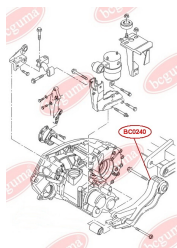

## MOUNTING, MANUAL TRANSMISSION

[www.en.bcguma.ua/auto/BC0240](http://www.en.bcguma.ua/auto/BC0240)

Part Number:	BC0240
GTIN-13:	4823101800562
Number of other manufacturers (OEMs):	701399207B
Weight, g:	306
Required amount:	1
Items in Package:	1
External diameter, mm:	64.0
Inner diameter, mm:	16.0
Thickness, mm:	90.0
Material:	Polyamide / rubber / metal
That installation:	Back Front
Party settings:	-