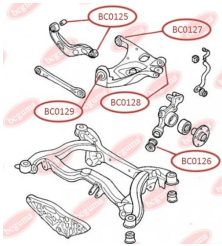

### APPLICABILITY:

AUDI, SAAB, SEAT, SKODA, VW

**BC0120**

**BC0123****CONTROL ARM-/TRAILING ARM BUSH**[www.en.bcguma.ua/auto/BC0123](http://www.en.bcguma.ua/auto/BC0123)

Part Number:	BC0123
GTIN-13:	4823101805772
Number of other manufacturers (OEMs):	8E0407181B; 8E0407181C; 8E0407181D
Weight, g:	182
Required amount:	2
Items in Package:	1
External diameter, mm:	40.5
Inner diameter, mm:	12.2
Thickness, mm:	37.0
Material:	Metal / Rubber
That installation:	Front
Party settings:	Left / Right

**APPLICABILITY:**

AUDI, SEAT, SKODA, VW

**CONTROL ARM-/TRAILING ARM BUSH**[www.en.bcguma.ua/auto/BC0125](http://www.en.bcguma.ua/auto/BC0125)

Part Number:	BC0125
GTIN-13:	4823101805871
Number of other manufacturers (OEMs):	8E0501541S; 8E0501541Q; 8E0501541J
Weight, g:	191
Required amount:	4
Items in Package:	1
External diameter, mm:	36.4
Inner diameter, mm:	12.2
Thickness, mm:	46.5
Material:	Metal / Rubber
That installation:	Back
Party settings:	Left / Right

**BC0125****APPLICABILITY:**

AUDI, SEAT

**BC0126****CONTROL ARM-/TRAILING ARM BUSH**

[www.en.bcguma.ua/auto/BC0126](http://www.en.bcguma.ua/auto/BC0126)

Part Number:	BC0126
GTIN-13:	4823101806137
Number of other manufacturers (OEMs):	8E0505311T; 8E0505312T; 8E0505311S; 8E0505312S; 8E0505203C; 8E0505203D; 8E0505311AC; 8E0505312AC
Weight, g:	250
Required amount:	2
Items in Package:	1
External diameter, mm:	43.8
Inner diameter, mm:	12.2
Thickness, mm:	60.0
Material:	Rubber / metal
That installation:	Back
Party settings:	Left / Right