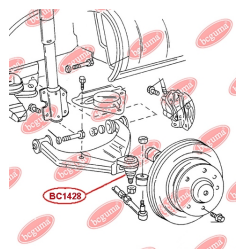

APPLICABILITY:

CHRYSLER, MERCEDES-BENZ, VAUXHALL, VW

BC1428