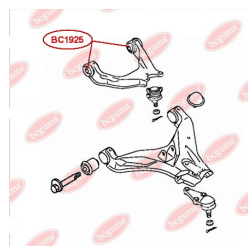

APPLICABILITY:

MITSUBISHI, NISSAN

BC1925