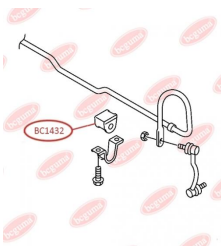

BC1432

STABILISER MOUNTING

www.en.bcguma.ua/auto/BC1432

Part Number:	BC1432
GTIN-13:	4823101806267
Number of other manufacturers (OEMs):	A9063233585; A9063231485; 2E0411041C; 2E0411041E; 68013717AA
Weight, g:	134
Required amount:	2
Items in Package:	1
External diameter, mm:	51.0
Inner diameter, mm:	17.0
Thickness, mm:	49.0
Material:	Rubber / metal
That installation:	Front
Party settings:	Left / Right

APPLICABILITY:

MERCEDES-BENZ, VW

CONTROL ARM-/TRAILING ARM BUSH

www.en.bcguma.ua/auto/BC1433

Part Number:	BC1433
GTIN-13:	4823101805895
Number of other manufacturers (OEMs):	A9063330014; 2E0407523
Weight, g:	362
Required amount:	4
Items in Package:	1
External diameter, mm:	52.3
Inner diameter, mm:	14.2
Thickness, mm:	74.0
Material:	Rubber / metal
That installation:	Front
Party settings:	Left / Right

APPLICABILITY:

AUDI, MERCEDES-BENZ, VW

BC1433