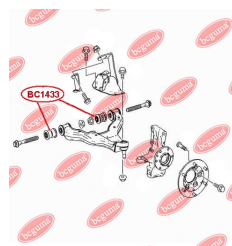

APPLICABILITY:

AUDI, MERCEDES-BENZ, VW

BC1433