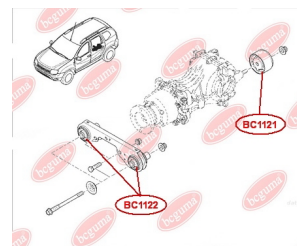

APPLICABILITY:

NISSAN, RENAULT

BC1122