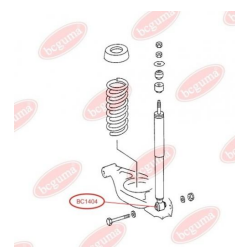

BC1403

ANTHER OF STABILIZER MOUNTING

www.en.bcguma.ua/auto/BC1403

Part Number:	BC1403
GTIN-13:	4823101804331
Number of other manufacturers (OEMs):	A6393230292
Weight, g:	6
Required amount:	4
Items in Package:	1
External diameter, mm:	22.0
Inner diameter, mm:	43.0
Thickness, mm:	27.0
Material:	Rubber
That installation:	Front
Party settings:	Left / Right

APPLICABILITY:

MERCEDES-BENZ

SHOCK ABSORBER BUSH

www.en.bcguma.ua/auto/BC1404

Part Number:	BC1404
GTIN-13:	4823101803181
Number of other manufacturers (OEMs):	A1243201031; A2013260800; A2013261000; A2013261500; A2013261600; A1243202031; A1243200931; A1243200531; A1243200431; A1243200231; A1243200031; A2013261900
Weight, g:	56
Required amount:	2
Items in Package:	1
External diameter, mm:	16.0
Inner diameter, mm:	10.0
Thickness, mm:	40.0
Material:	Rubber / metal
That installation:	Back
Party settings:	Left / Right

APPLICABILITY:

MERCEDES-BENZ

BC1404