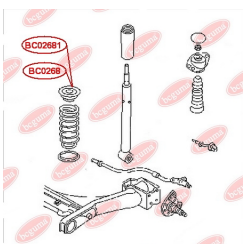

BC0268

RUBBER BUFFER, SUSPENSION

www.en.bcguma.ua/auto/BC0268

Part Number:	BC0268
GTIN-13:	4823101806175
Number of other manufacturers (OEMs):	1J0512149B
Weight, g:	90
Required amount:	2
Items in Package:	1
External diameter, mm:	75.0
Inner diameter, mm:	22.0
Thickness, mm:	37.0
Material:	Rubber / metal
That installation:	Back
Party settings:	Left / Right

APPLICABILITY:

AUDI, SEAT, SKODA, VW

RUBBER BUFFER, SUSPENSION, REINFORCED "BAD ROADS"

www.en.bcguma.ua/auto/BC02681

Part Number:	BC02681
GTIN-13:	4823101806182
Number of other manufacturers (OEMs):	1J0512149B
Weight, g:	129
Required amount:	2
Items in Package:	1
External diameter, mm:	76.0
Inner diameter, mm:	22.0
Thickness, mm:	47.0
Material:	Rubber / metal
That installation:	Back
Party settings:	Left / Right

APPLICABILITY:

AUDI, SEAT, SKODA, VW

BC02681