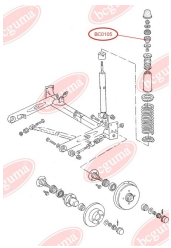

BC0105

BEARING RING, LOWER BUSHING

www.en.bcguma.ua/auto/BC0105

Part Number:	BC0105
GTIN-13:	4823101800067
Number of other manufacturers (OEMs):	811512333A
Weight, g:	42
Required amount:	2
Items in Package:	1
External diameter, mm:	48.0
Inner diameter, mm:	10.0
Thickness, mm:	32.0
Material:	Rubber
That installation:	Back
Party settings:	Left / Right

APPLICABILITY:

AUDI

BEARING RING, UPPER BUSHING

www.en.bcguma.ua/auto/BC0106

Part Number:	BC0106
GTIN-13:	4823101800074
Number of other manufacturers (OEMs):	811512335A
Weight, g:	33
Required amount:	2
Items in Package:	1
External diameter, mm:	48.0
Inner diameter, mm:	10.0
Thickness, mm:	21.0
Material:	Rubber
That installation:	Back
Party settings:	Left / Right