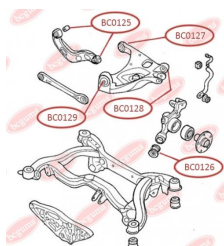

BC0129

CONTROL ARM-/TRAILING ARM BUSH

www.en.bcguma.ua/auto/BC0129

Part Number:	BC0129
GTIN-13:	4823101806236
Number of other manufacturers (OEMs):	8E0505185N; 8E0505312S; 8E0505311S; 8E0505311T; 8E0505312T; 8E0505311AC; 8E0505312AC
Weight, g:	219
Required amount:	4
Items in Package:	1
External diameter, mm:	46.6
Inner diameter, mm:	12.2
Thickness, mm:	40.0
Material:	Rubber / metal
That installation:	Back
Party settings:	Left / Right

APPLICABILITY:

AUDI, SEAT

ANTHER OF BALL JOINT

www.en.bcguma.ua/auto/BC0131

Part Number:	BC0131
GTIN-13:	4823101805949
Number of other manufacturers (OEMs):	357407365
Weight, g:	9
Required amount:	2
Items in Package:	1
External diameter, mm:	35.0
Inner diameter, mm:	16.0
Thickness, mm:	25.0
Material:	Rubber
That installation:	Front
Party settings:	Left / Right

APPLICABILITY:

FORD, GEO, GLAS, HYUNDAI, MITSUBISHI, RENAULT, SEAT, SUBARU, VAUXHALL, VW

BC0131