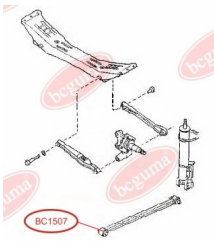

BC1507

TRACK CONTROL ARM BUSH

www.en.bcguma.ua/auto/BC1507

Part Number:	BC1507
GTIN-13:	4823101803433
Number of other manufacturers (OEMs):	G03028200A
Weight, g:	93
Required amount:	2
Items in Package:	1
External diameter, mm:	36.0
Inner diameter, mm:	10.0
Thickness, mm:	60.0
Material:	Rubber / metal
That installation:	Back
Party settings:	Left / Right