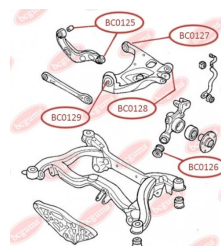

**BC0125****APPLICABILITY:**

AUDI, SEAT

**BC0126****CONTROL ARM-/TRAILING ARM BUSH**

[www.en.bcguma.ua/auto/BC0126](http://www.en.bcguma.ua/auto/BC0126)

Part Number:	BC0126
GTIN-13:	4823101806137
Number of other manufacturers (OEMs):	8E0505311T; 8E0505312T; 8E0505311S; 8E0505312S; 8E0505203C; 8E0505203D; 8E0505311AC; 8E0505312AC
Weight, g:	250
Required amount:	2
Items in Package:	1
External diameter, mm:	43.8
Inner diameter, mm:	12.2
Thickness, mm:	60.0
Material:	Rubber / metal
That installation:	Back
Party settings:	Left / Right

**APPLICABILITY:**

AUDI, SEAT

**CONTROL ARM-/TRAILING ARM BUSH**

[www.en.bcguma.ua/auto/BC0127](http://www.en.bcguma.ua/auto/BC0127)

Part Number:	BC0127
GTIN-13:	4823101806526
Number of other manufacturers (OEMs):	8E0505171J; 8E0505311T; 8E0505311S; 8E0505312S; 8E0505311AC; 8E0505312AC; 8E0505312T
Weight, g:	236
Required amount:	2
Items in Package:	1
External diameter, mm:	47.0
Inner diameter, mm:	12.0
Thickness, mm:	50.0
Material:	Rubber / metal
That installation:	Back
Party settings:	Left / Right

**APPLICABILITY:**

AUDI

**BC0127**

**BC0129****CONTROL ARM-/TRAILING ARM BUSH**[www.en.bcguma.ua/auto/BC0129](http://www.en.bcguma.ua/auto/BC0129)

Part Number:	BC0129
GTIN-13:	4823101806236
Number of other manufacturers (OEMs):	8E0505185N; 8E0505312S; 8E0505311S; 8E0505311T; 8E0505312T; 8E0505311AC; 8E0505312AC
Weight, g:	219
Required amount:	4
Items in Package:	1
External diameter, mm:	46.6
Inner diameter, mm:	12.2
Thickness, mm:	40.0
Material:	Rubber / metal
That installation:	Back
Party settings:	Left / Right