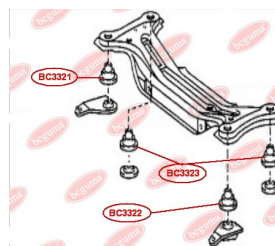

APPLICABILITY:

LEXUS, TOYOTA

BC3323