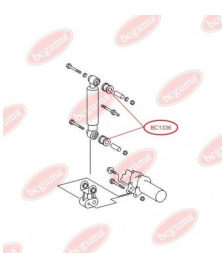

BC1336

SHOCK ABSORBER BUSH

www.en.bcguma.ua/auto/BC1336

Part Number:	BC1336
GTIN-13:	4823101802641
Number of other manufacturers (OEMs):	A0003237085
Weight, g:	25
Required amount:	4
Items in Package:	1
External diameter, mm:	28.2
Inner diameter, mm:	14.0
Thickness, mm:	35.7
Material:	Rubber
That installation:	Back
Party settings:	Left / Right