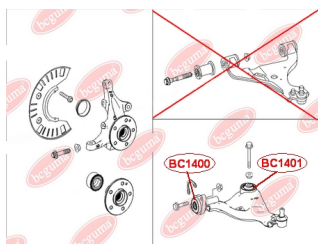

BC1401

CONTROL ARM-/TRAILING ARM BUSH

www.en.bcguma.ua/auto/BC1401

Part Number:	BC1401
GTIN-13:	4823101805185
Number of other manufacturers (OEMs):	A6393301401; A6393301501
Weight, g:	351
Required amount:	2
Items in Package:	1
External diameter, mm:	71.0
Inner diameter, mm:	14.2
Thickness, mm:	60.0
Material:	Metal / Rubber
That installation:	Front
Party settings:	Left / Right

APPLICABILITY:

MERCEDES-BENZ

CONTROL ARM-/TRAILING ARM BUSH

www.en.bcguma.ua/auto/BC14011

Part Number:	BC14011
GTIN-13:	4823101806328
Number of other manufacturers (OEMs):	A6393301401; A6393301501
Weight, g:	366
Required amount:	2
Items in Package:	1
External diameter, mm:	70.0
Inner diameter, mm:	14.0
Thickness, mm:	70.0
Material:	Rubber / metal
That installation:	Front
Party settings:	Left / Right

APPLICABILITY:

MERCEDES-BENZ

BC14011