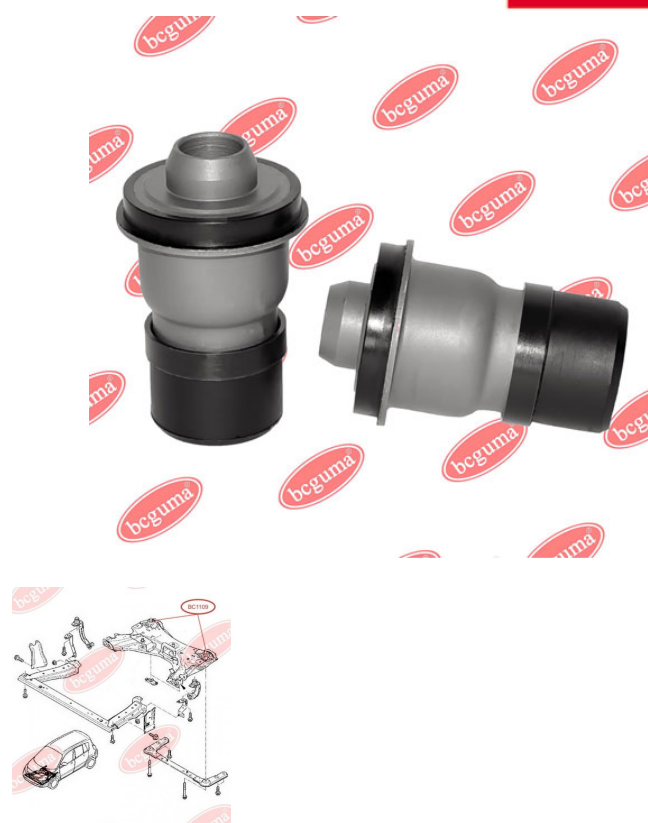

BC1108

PEDAL PAD, BRAKE PEDAL

www.en.bcguma.ua/auto/BC1108

Part Number:	BC1108
GTIN-13:	4823101802887
Number of other manufacturers (OEMs):	8200183752
Weight, g:	25
Required amount:	-
Items in Package:	1
External diameter, mm:	-
Inner diameter, mm:	-
Thickness, mm:	-
Material:	Rubber
That installation:	-
Party settings:	-

APPLICABILITY:

RENAULT

MOUNTING, AXLE BEAM

www.en.bcguma.ua/auto/BC1109

Part Number:	BC1109
GTIN-13:	4823101802115
Number of other manufacturers (OEMs):	54400EN01A; 54400EN000; 54400EW00B; 8200742907; 8200742904; 8200503491; 8200275525; 8200181920; 8200275524
Weight, g:	288
Required amount:	2
Items in Package:	1
External diameter, mm:	41.0
Inner diameter, mm:	16.8
Thickness, mm:	79.5
Material:	Rubber / metal
That installation:	Front
Party settings:	Left / Right

APPLICABILITY:

NISSAN, NISSAN (DONGFENG), RENAULT

BC1109