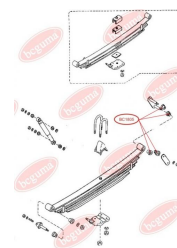

APPLICABILITY:

MAZDA

BC1805