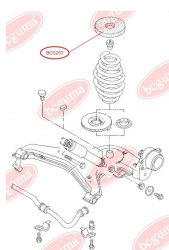

BC0257

SPRING SEAT (REINFORCED SPRING)

www.en.bcguma.ua/auto/BC0257

Part Number:	BC0257
GTIN-13:	4823101800661
Number of other manufacturers (OEMs):	701511105K; 701511105M
Weight, g:	380
Required amount:	2
Items in Package:	1
External diameter, mm:	156.0
Inner diameter, mm:	85.0
Thickness, mm:	20.0
Material:	Rubber
That installation:	Back Top
Party settings:	Left / Right

APPLICABILITY:

VW

BC0258

RUBBER BUFFER, SUSPENSION

www.en.bcguma.ua/auto/BC0258

Part Number:	BC0258
GTIN-13:	4823101800678
Number of other manufacturers (OEMs):	2K0511155A; 2K5511155
Weight, g:	82
Required amount:	4
Items in Package:	1
External diameter, mm:	50.0
Inner diameter, mm:	8.0
Thickness, mm:	30.0
Material:	Rubber / metal
That installation:	Back
Party settings:	Left / Right

APPLICABILITY:

VW