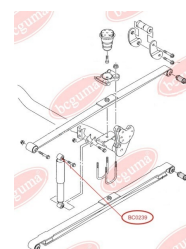

APPLICABILITY:

VW