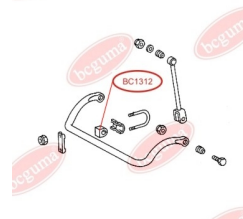

APPLICABILITY:

MERCEDES-BENZ