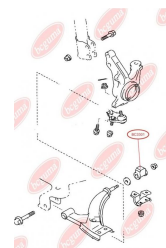

APPLICABILITY:

TOYOTA

BC3301