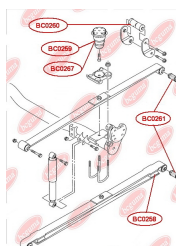

RUBBER BUFFER, SUSPENSION

www.en.bcguma.ua/auto/BC0258

Part Number:	BC0258
GTIN-13:	4823101800678
Number of other manufacturers (OEMs):	2K0511155A; 2K5511155
Weight, g:	82
Required amount:	4
Items in Package:	1
External diameter, mm:	50.0
Inner diameter, mm:	8.0
Thickness, mm:	30.0
Material:	Rubber / metal
That installation:	Back
Party settings:	Left / Right