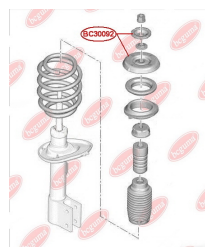

APPLICABILITY:

CITROËN, PEUGEOT, SKODA, SSANGYONG

BC30092