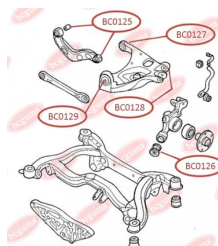

## CONTROL ARM-/TRAILING ARM BUSH, REINFORCED "BAD ROADS"

[www.en.bcguma.ua/auto/BC0120](http://www.en.bcguma.ua/auto/BC0120)

Part Number:	BC0120
GTIN-13:	4823101805864
Number of other manufacturers (OEMs):	4B0407515; 4D0407515C
Weight, g:	151
Required amount:	4
Items in Package:	1
External diameter, mm:	46.5
Inner diameter, mm:	10.0
Thickness, mm:	40.0
Material:	Metal / Rubber
That installation:	Front
Party settings:	Left / Right

### APPLICABILITY:

AUDI, SAAB, SEAT, SKODA, VW

**BC0120**

**BC0123****CONTROL ARM-/TRAILING ARM BUSH**[www.en.bcguma.ua/auto/BC0123](http://www.en.bcguma.ua/auto/BC0123)

Part Number:	BC0123
GTIN-13:	4823101805772
Number of other manufacturers (OEMs):	8E0407181B; 8E0407181C; 8E0407181D
Weight, g:	182
Required amount:	2
Items in Package:	1
External diameter, mm:	40.5
Inner diameter, mm:	12.2
Thickness, mm:	37.0
Material:	Metal / Rubber
That installation:	Front
Party settings:	Left / Right

**APPLICABILITY:**

AUDI, SEAT, SKODA, VW

**CONTROL ARM-/TRAILING ARM BUSH**[www.en.bcguma.ua/auto/BC0125](http://www.en.bcguma.ua/auto/BC0125)

Part Number:	BC0125
GTIN-13:	4823101805871
Number of other manufacturers (OEMs):	8E0501541S; 8E0501541Q; 8E0501541J
Weight, g:	191
Required amount:	4
Items in Package:	1
External diameter, mm:	36.4
Inner diameter, mm:	12.2
Thickness, mm:	46.5
Material:	Metal / Rubber
That installation:	Back
Party settings:	Left / Right

**BC0125****APPLICABILITY:**

AUDI, SEAT

**BC0126****CONTROL ARM-/TRAILING ARM BUSH**

[www.en.bcguma.ua/auto/BC0126](http://www.en.bcguma.ua/auto/BC0126)

Part Number:	BC0126
GTIN-13:	4823101806137
Number of other manufacturers (OEMs):	8E0505311T; 8E0505312T; 8E0505311S; 8E0505312S; 8E0505203C; 8E0505203D; 8E0505311AC; 8E0505312AC
Weight, g:	250
Required amount:	2
Items in Package:	1
External diameter, mm:	43.8
Inner diameter, mm:	12.2
Thickness, mm:	60.0
Material:	Rubber / metal
That installation:	Back
Party settings:	Left / Right