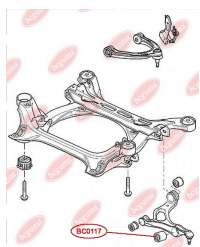

## CONTROL ARM-/TRAILING ARM BUSH

[www.en.bcguma.ua/auto/BC0114](http://www.en.bcguma.ua/auto/BC0114)

Part Number:	BC0114
GTIN-13:	4823101800159
Number of other manufacturers (OEMs):	8E0505172A
Weight, g:	147
Required amount:	12
Items in Package:	1
External diameter, mm:	36.0
Inner diameter, mm:	12.0
Thickness, mm:	30.0
Material:	Rubber / metal
That installation:	Back
Party settings:	Left / Right

### APPLICABILITY:

AUDI, VW

**BC0114**

**BC0115****CONTROL ARM-/TRAILING ARM BUSH**[www.en.bcguma.ua/auto/BC0115](http://www.en.bcguma.ua/auto/BC0115)

Part Number:	BC0115
GTIN-13:	4823101800166
Number of other manufacturers (OEMs):	1K0505541B; 1K0505541C; 1K0505541D; 5Q0505541A
Weight, g:	178
Required amount:	2
Items in Package:	1
External diameter, mm:	61.0
Inner diameter, mm:	12.0
Thickness, mm:	64.0
Material:	Rubber / metal
That installation:	Back
Party settings:	Left / Right

**APPLICABILITY:**

AUDI, SEAT, SKODA, VW

**BC0116****CONTROL ARM-/TRAILING ARM BUSH**[www.en.bcguma.ua/auto/BC0116](http://www.en.bcguma.ua/auto/BC0116)

Part Number:	BC0116
GTIN-13:	4823101805161
Number of other manufacturers (OEMs):	7L0407077; 95534102700; 95534102701; 95534102702
Weight, g:	160
Required amount:	4
Items in Package:	1
External diameter, mm:	40.5
Inner diameter, mm:	10.0
Thickness, mm:	43.0
Material:	Metal / Rubber
That installation:	Front
Party settings:	Left / Right

## CONTROL ARM-/TRAILING ARM BUSH

[www.en.bcguma.ua/auto/BC0117](http://www.en.bcguma.ua/auto/BC0117)

Part Number:	BC0117
GTIN-13:	4823101805642
Number of other manufacturers (OEMs):	7L0412333A; 95534324301
Weight, g:	312
Required amount:	2
Items in Package:	1
External diameter, mm:	46.5
Inner diameter, mm:	14.2
Thickness, mm:	74.0
Material:	Metal / Rubber
That installation:	Front
Party settings:	Left / Right