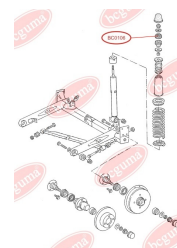

APPLICABILITY:

AUDI

BC0106