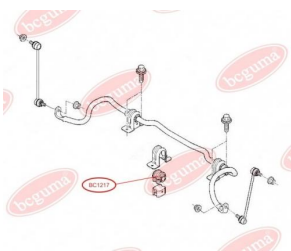

BC1217

ANTI-ROLL BAR BUSHING KIT

www.en.bcguma.ua/auto/BC1217

Part Number:	BC1217
GTIN-13:	4823101802269
Number of other manufacturers (OEMs):	7701069131
Weight, g:	55
Required amount:	2
Items in Package:	1
External diameter, mm:	-
Inner diameter, mm:	20.0
Thickness, mm:	47.0
Material:	Rubber
That installation:	Front
Party settings:	Left / Right