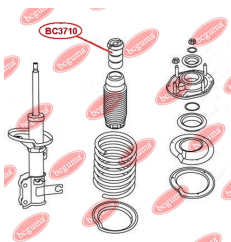

APPLICABILITY:

GEELY

BC3710