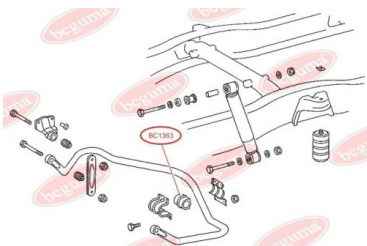

BC1363

STABILISER MOUNTING

www.en.bcguma.ua/auto/BC1363

Part Number:	BC1363
GTIN-13:	4823101802962
Number of other manufacturers (OEMs):	A6673260081
Weight, g:	175
Required amount:	2
Items in Package:	1
External diameter, mm:	68.0
Inner diameter, mm:	35.0
Thickness, mm:	80.0
Material:	Rubber
That installation:	Back
Party settings:	Left / Right