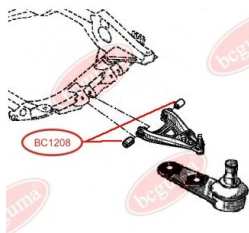

BC1208

CONTROL ARM-/TRAILING ARM BUSH

www.en.bcguma.ua/auto/BC1208

Part Number:	BC1208
GTIN-13:	4823101802177
Number of other manufacturers (OEMs):	7700424399; 5456000QAB; 8200942406; 8200942405; 8200942396; 7700424459; 8200942392
Weight, g:	119
Required amount:	2
Items in Package:	1
External diameter, mm:	45.5
Inner diameter, mm:	12.0
Thickness, mm:	46.0
Material:	Rubber / metal
That installation:	Front
Party settings:	Left / Right

APPLICABILITY:

NISSAN, RENAULT

ENGINE MOUNTING

www.en.bcguma.ua/auto/BC1209

Part Number:	BC1209
GTIN-13:	4823101802184
Number of other manufacturers (OEMs):	1123800QAA; 4408761; 8200003826
Weight, g:	348
Required amount:	-
Items in Package:	1
External diameter, mm:	78.0
Inner diameter, mm:	14.0
Thickness, mm:	52.0
Material:	Rubber / metal
That installation:	-
Party settings:	Bottom front

APPLICABILITY:

NISSAN, OPEL, RENAULT, VAUXHALL

BC1209