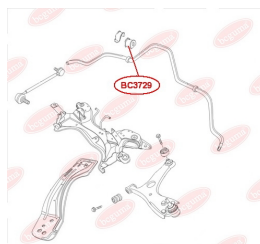

APPLICABILITY:

CHERY

BC3729