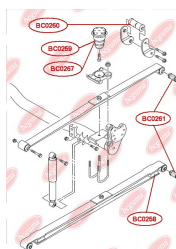

RUBBER BUFFER, SUSPENSION

www.en.bcguma.ua/auto/BC0258

Part Number:	BC0258
GTIN-13:	4823101800678
Number of other manufacturers (OEMs):	2K0511155A; 2K5511155
Weight, g:	82
Required amount:	4
Items in Package:	1
External diameter, mm:	50.0
Inner diameter, mm:	8.0
Thickness, mm:	30.0
Material:	Rubber / metal
That installation:	Back
Party settings:	Left / Right