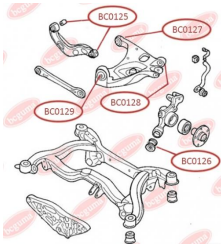

### APPLICABILITY:

AUDI, SAAB, SEAT, SKODA, VW

**BC0120**

**BC0123****CONTROL ARM-/TRAILING ARM BUSH**[www.en.bcguma.ua/auto/BC0123](http://www.en.bcguma.ua/auto/BC0123)

Part Number:	BC0123
GTIN-13:	4823101805772
Number of other manufacturers (OEMs):	8E0407181B; 8E0407181C; 8E0407181D
Weight, g:	182
Required amount:	2
Items in Package:	1
External diameter, mm:	40.5
Inner diameter, mm:	12.2
Thickness, mm:	37.0
Material:	Metal / Rubber
That installation:	Front
Party settings:	Left / Right

**APPLICABILITY:**

AUDI, SEAT, SKODA, VW

**CONTROL ARM-/TRAILING ARM BUSH**[www.en.bcguma.ua/auto/BC0125](http://www.en.bcguma.ua/auto/BC0125)

Part Number:	BC0125
GTIN-13:	4823101805871
Number of other manufacturers (OEMs):	8E0501541S; 8E0501541Q; 8E0501541J
Weight, g:	191
Required amount:	4
Items in Package:	1
External diameter, mm:	36.4
Inner diameter, mm:	12.2
Thickness, mm:	46.5
Material:	Metal / Rubber
That installation:	Back
Party settings:	Left / Right

**BC0125****APPLICABILITY:**

AUDI, SEAT

**BC0126****CONTROL ARM-/TRAILING ARM BUSH**

[www.en.bcguma.ua/auto/BC0126](http://www.en.bcguma.ua/auto/BC0126)

Part Number:	BC0126
GTIN-13:	4823101806137
Number of other manufacturers (OEMs):	8E0505311T; 8E0505312T; 8E0505311S; 8E0505312S; 8E0505203C; 8E0505203D; 8E0505311AC; 8E0505312AC
Weight, g:	250
Required amount:	2
Items in Package:	1
External diameter, mm:	43.8
Inner diameter, mm:	12.2
Thickness, mm:	60.0
Material:	Rubber / metal
That installation:	Back
Party settings:	Left / Right