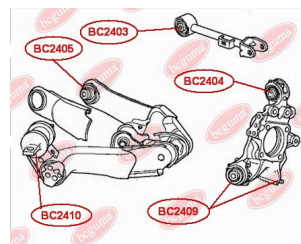

APPLICABILITY:

HONDA

BC2410