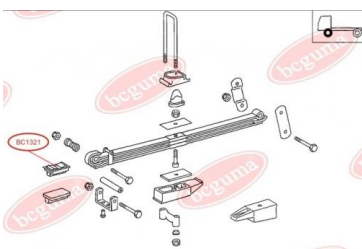

**APPLICABILITY:**

MERCEDES-BENZ

**BC1322****ANTI-ROLL BAR BUSHING KIT**

[www.en.bcguma.ua/auto/BC1322](http://www.en.bcguma.ua/auto/BC1322)

Part Number:	BC1322
GTIN-13:	4823101802498
Number of other manufacturers (OEMs):	A6733230385
Weight, g:	174
Required amount:	2
Items in Package:	1
External diameter, mm:	-
Inner diameter, mm:	28.0
Thickness, mm:	-
Material:	Rubber
That installation:	Front
Party settings:	Left / Right