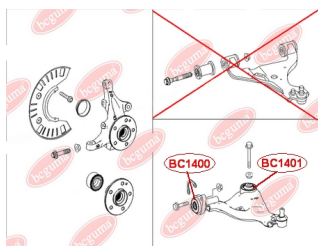

BC1401

CONTROL ARM-/TRAILING ARM BUSH

www.en.bcguma.ua/auto/BC1401

Part Number:	BC1401
GTIN-13:	4823101805185
Number of other manufacturers (OEMs):	A6393301401; A6393301501
Weight, g:	351
Required amount:	2
Items in Package:	1
External diameter, mm:	71.0
Inner diameter, mm:	14.2
Thickness, mm:	60.0
Material:	Metal / Rubber
That installation:	Front
Party settings:	Left / Right

APPLICABILITY:

MERCEDES-BENZ

CONTROL ARM-/TRAILING ARM BUSH

www.en.bcguma.ua/auto/BC14011

Part Number:	BC14011
GTIN-13:	4823101806328
Number of other manufacturers (OEMs):	A6393301401; A6393301501
Weight, g:	366
Required amount:	2
Items in Package:	1
External diameter, mm:	70.0
Inner diameter, mm:	14.0
Thickness, mm:	70.0
Material:	Rubber / metal
That installation:	Front
Party settings:	Left / Right

APPLICABILITY:

MERCEDES-BENZ

BC14011