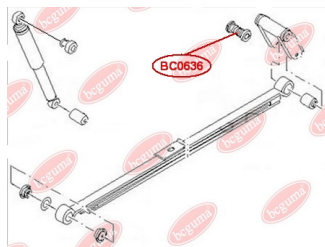

APPLICABILITY:

FORD