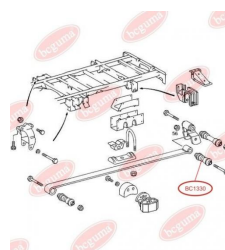

APPLICABILITY:

MERCEDES-BENZ, VW

BC1330