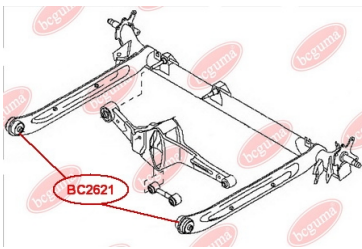

BC2621

HUB CARRIER BUSHING

www.en.bcguma.ua/auto/BC2621

Part Number:	BC2621
GTIN-13:	4823101805345
Number of other manufacturers (OEMs):	5504531U00; 550450M000; 550452J000
Weight, g:	295
Required amount:	2
Items in Package:	1
External diameter, mm:	60.2
Inner diameter, mm:	12.2
Thickness, mm:	60.0
Material:	Metal / Rubber
That installation:	Back
Party settings:	Left / Right

APPLICABILITY:

NISSAN

STABILISER MOUNTING

www.en.bcguma.ua/auto/BC2622

Part Number:	BC2622
GTIN-13:	4823101805536
Number of other manufacturers (OEMs):	546138H518
Weight, g:	37
Required amount:	2
Items in Package:	1
External diameter, mm:	-
Inner diameter, mm:	17.5
Thickness, mm:	38.0
Material:	Rubber
That installation:	Back
Party settings:	Left / Right

APPLICABILITY:

NISSAN

BC2622