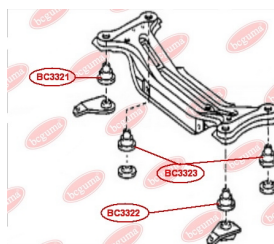

HUB CARRIER BUSHING

www.en.bcguma.ua/auto/BC3323

Part Number:	BC3323
GTIN-13:	4823101805963
Number of other manufacturers (OEMs):	5227533050
Weight, g:	273
Required amount:	2
Items in Package:	1
External diameter, mm:	50.5
Inner diameter, mm:	20.3
Thickness, mm:	49.0
Material:	Metal / Rubber
That installation:	Back
Party settings:	Left / Right