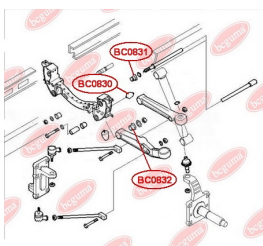

BC0831

CONTROL ARM-/TRAILING ARM BUSH

www.en.bcguma.ua/auto/BC0831

Part Number:	BC0831
GTIN-13:	4823101805680
Number of other manufacturers (OEMs):	500350343
Weight, g:	282
Required amount:	4
Items in Package:	1
External diameter, mm:	65.5
Inner diameter, mm:	38.6
Thickness, mm:	34.0
Material:	Metal / Rubber
That installation:	Front
Party settings:	Left / Right

APPLICABILITY:

IVECO

CONTROL ARM-/TRAILING ARM BUSH

www.en.bcguma.ua/auto/BC0832

Part Number:	BC0832
GTIN-13:	4823101805697
Number of other manufacturers (OEMs):	500350342
Weight, g:	249
Required amount:	4
Items in Package:	1
External diameter, mm:	65.5
Inner diameter, mm:	33.2
Thickness, mm:	34.0
Material:	Metal / Rubber
That installation:	Front
Party settings:	Left / Right

APPLICABILITY:

IVECO

BC0832