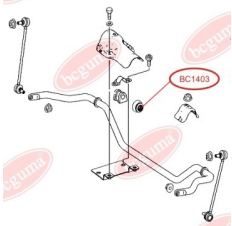

BC1403

ANTHER OF STABILIZER MOUNTING

www.en.bcguma.ua/auto/BC1403

Part Number:	BC1403
GTIN-13:	4823101804331
Number of other manufacturers (OEMs):	A6393230292
Weight, g:	6
Required amount:	4
Items in Package:	1
External diameter, mm:	22.0
Inner diameter, mm:	43.0
Thickness, mm:	27.0
Material:	Rubber
That installation:	Front
Party settings:	Left / Right