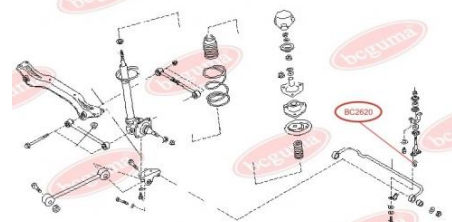

APPLICABILITY:

NISSAN