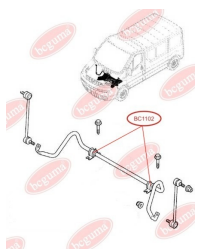

BC1102

ANTI-ROLL BAR BUSHING KIT

www.en.bcguma.ua/auto/BC1102

Part Number:	BC1102
GTIN-13:	4823101802030
Number of other manufacturers (OEMs):	4418992; 8200845492; 8200048177; 4418991; 4408905; 8200629180
Weight, g:	70
Required amount:	2
Items in Package:	1
External diameter, mm:	41.0
Inner diameter, mm:	21.0
Thickness, mm:	38.0
Material:	Rubber
That installation:	Front
Party settings:	Left / Right

APPLICABILITY:

NISSAN, OPEL, RENAULT, VAUXHALL

MOUNTING AXLE BEAM, REINFORCED "BAD ROADS"

www.en.bcguma.ua/auto/BC1103

Part Number:	BC1103
GTIN-13:	4823101802047
Number of other manufacturers (OEMs):	8200034395; 8200626965; 8200734588
Weight, g:	502
Required amount:	2
Items in Package:	1
External diameter, mm:	52.7
Inner diameter, mm:	17.0
Thickness, mm:	78.5
Material:	Rubber / metal
That installation:	Front
Party settings:	Left / Right

APPLICABILITY:

NISSAN, OPEL, RENAULT, VAUXHALL

BC1103