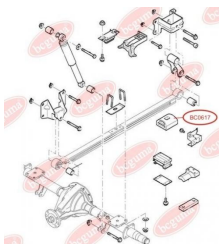

**APPLICABILITY:**

FORD

**BC0617**

**BC0618****CONTROL ARM-/TRAILING ARM BUSH**[www.en.bcguma.ua/auto/BC0618](http://www.en.bcguma.ua/auto/BC0618)

Part Number:	BC0618
GTIN-13:	4823101801149
Number of other manufacturers (OEMs):	YC153069AG; YC153069AF; 4131788; 4041450
Weight, g:	131
Required amount:	2
Items in Package:	1
External diameter, mm:	37.0
Inner diameter, mm:	14.0
Thickness, mm:	67.0
Material:	Rubber / metal
That installation:	Front
Party settings:	Left / Right