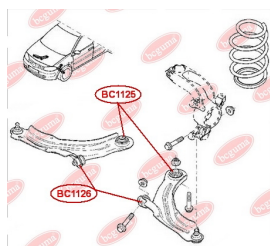

BC1125

CONTROL ARM-/TRAILING ARM BUSH

www.en.bcguma.ua/auto/BC1125

Part Number:	BC1125
GTIN-13:	4823101806250
Number of other manufacturers (OEMs):	545041876R; 545044506R; 545058191R; 8200041166; 8200586561; 8200586567; 8200586570; 4153300200; 4153300300
Weight, g:	192
Required amount:	2
Items in Package:	1
External diameter, mm:	58.3
Inner diameter, mm:	12.4
Thickness, mm:	57.9
Material:	Metal / Rubber
That installation:	Front
Party settings:	Left / Right

APPLICABILITY:

RENAULT

CONTROL ARM-/TRAILING ARM BUSH

www.en.bcguma.ua/auto/BC1126

Part Number:	BC1126
GTIN-13:	4823101806038
Number of other manufacturers (OEMs):	545041876R; 545044506R; 545058191R; 8200242025; 8200586561; 8200586564; 8200586567; 545044506R; 8200041166; 4153300200; 4153300300
Weight, g:	166
Required amount:	2
Items in Package:	1
External diameter, mm:	33.5
Inner diameter, mm:	12.0
Thickness, mm:	48.0
Material:	Metal / Rubber
That installation:	Front
Party settings:	Left / Right

APPLICABILITY:

MERCEDES-BENZ, RENAULT

BC1126