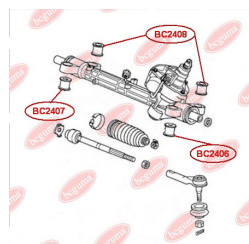

APPLICABILITY:

HONDA

BC2408