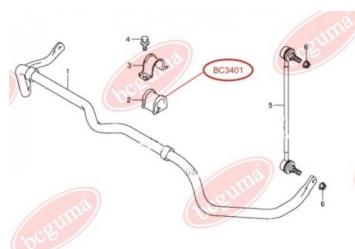

APPLICABILITY:

SUZUKI