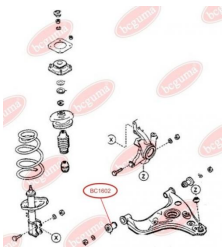

BC1602

CONTROL ARM-/TRAILING ARM BUSH

www.en.bcguma.ua/auto/BC1602

Part Number:	BC1602
GTIN-13:	4823101803556
Number of other manufacturers (OEMs):	G03034470D
Weight, g:	90
Required amount:	2
Items in Package:	1
External diameter, mm:	34.0
Inner diameter, mm:	12.0
Thickness, mm:	60.0
Material:	Rubber / metal
That installation:	Front
Party settings:	Left / Right