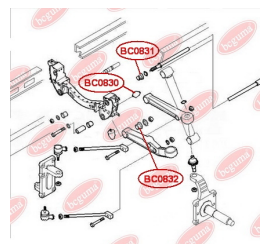

APPLICABILITY:

IVECO