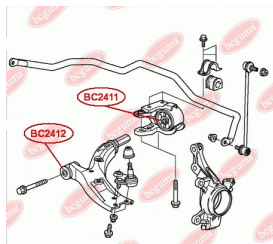

BC2411

CONTROL ARM-/TRAILING ARM BUSH

www.en.bcguma.ua/auto/BC2411

Part Number:	BC2411
GTIN-13:	4823101805529
Number of other manufacturers (OEMs):	51395SWAE01
Weight, g:	210
Required amount:	2
Items in Package:	1
External diameter, mm:	70.5
Inner diameter, mm:	19.0
Thickness, mm:	50.0
Material:	Polymer/Rubber/Metal
That installation:	Front
Party settings:	Left / Right

APPLICABILITY:

HONDA

BC2412

CONTROL ARM-/TRAILING ARM BUSH

www.en.bcguma.ua/auto/BC2412

Part Number:	BC2412
GTIN-13:	4823101805000
Number of other manufacturers (OEMs):	51350SWAE01
Weight, g:	183
Required amount:	2
Items in Package:	1
External diameter, mm:	41.5
Inner diameter, mm:	14.3
Thickness, mm:	61.0
Material:	Rubber / metal
That installation:	Front
Party settings:	Left / Right

APPLICABILITY:

HONDA