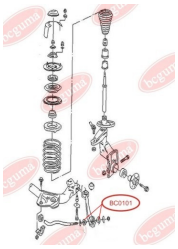

UKRAINIAN

**CAR-PARTS**

MANUFACTURER

**WWW.BCGUMA.UA**

**BC0101****CONTROL ARM-/TRAILING ARM BUSH**[www.en.bcguma.ua/auto/BC0101](http://www.en.bcguma.ua/auto/BC0101)

Part Number:	BC0101
GTIN-13:	4823101800029
Number of other manufacturers (OEMs):	4A0407181A
Weight, g:	97
Required amount:	4
Items in Package:	1
External diameter, mm:	54.0
Inner diameter, mm:	16.0
Thickness, mm:	24.0
Material:	Rubber / metal
That installation:	Front
Party settings:	Left / Right

**APPLICABILITY:**

AUDI

**ROD ASSEMBLY BUSH**[www.en.bcguma.ua/auto/BC0102](http://www.en.bcguma.ua/auto/BC0102)

Part Number:	BC0102
GTIN-13:	4823101800036
Number of other manufacturers (OEMs):	4A0419802A; 4A0419801A
Weight, g:	52
Required amount:	2
Items in Package:	1
External diameter, mm:	29.0
Inner diameter, mm:	12.0
Thickness, mm:	28.0
Material:	Rubber / metal
That installation:	Front
Party settings:	Left / Right