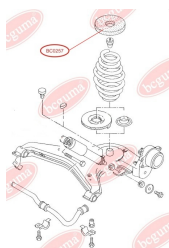

BC0257

SPRING SEAT (REINFORCED SPRING)

www.en.bcguma.ua/auto/BC0257

Part Number:	BC0257
GTIN-13:	4823101800661
Number of other manufacturers (OEMs):	701511105K; 701511105M
Weight, g:	380
Required amount:	2
Items in Package:	1
External diameter, mm:	156.0
Inner diameter, mm:	85.0
Thickness, mm:	20.0
Material:	Rubber
That installation:	Back Top
Party settings:	Left / Right