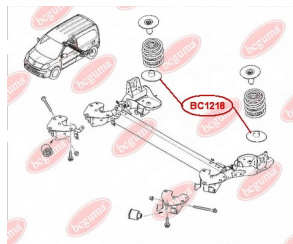

HUB CARRIER BUSHING, REINFORCED "BAD ROADS"

www.en.bcguma.ua/auto/BC1218

Part Number:	BC1218
GTIN-13:	4823101802276
Number of other manufacturers (OEMs):	8200190743; 4412357
Weight, g:	138
Required amount:	2
Items in Package:	1
External diameter, mm:	155.0
Inner diameter, mm:	48.0
Thickness, mm:	8.0
Material:	Rubber
That installation:	Back
Party settings:	Left / Right