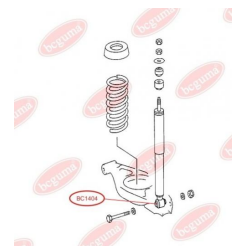

BC1403

ANTHER OF STABILIZER MOUNTING

www.en.bcguma.ua/auto/BC1403

Part Number:	BC1403
GTIN-13:	4823101804331
Number of other manufacturers (OEMs):	A6393230292
Weight, g:	6
Required amount:	4
Items in Package:	1
External diameter, mm:	22.0
Inner diameter, mm:	43.0
Thickness, mm:	27.0
Material:	Rubber
That installation:	Front
Party settings:	Left / Right

APPLICABILITY:

MERCEDES-BENZ

SHOCK ABSORBER BUSH

www.en.bcguma.ua/auto/BC1404

Part Number:	BC1404
GTIN-13:	4823101803181
Number of other manufacturers (OEMs):	A1243201031; A2013260800; A2013261000; A2013261500; A2013261600; A1243202031; A1243200931; A1243200531; A1243200431; A1243200231; A1243200031; A2013261900
Weight, g:	56
Required amount:	2
Items in Package:	1
External diameter, mm:	16.0
Inner diameter, mm:	10.0
Thickness, mm:	40.0
Material:	Rubber / metal
That installation:	Back
Party settings:	Left / Right

APPLICABILITY:

MERCEDES-BENZ

BC1404