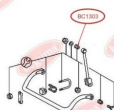

BC13021

ANTI-ROLL BAR BUSHING KIT

www.en.bcguma.ua/auto/BC13021

Part Number:	BC13021
GTIN-13:	4823101802306
Number of other manufacturers (OEMs):	5103955AA; 05103955AA; A6013210350; 2D0511413
Weight, g:	38
Required amount:	2
Items in Package:	1
External diameter, mm:	27.8
Inner diameter, mm:	12.1
Thickness, mm:	25.7
Material:	Rubber / metal
That installation:	Back
Party settings:	Left / Right

APPLICABILITY:

AUDI, DAF, MERCEDES-BENZ, VW

ANTI-ROLL BAR BUSHING KIT

www.en.bcguma.ua/auto/BC1303

Part Number:	BC1303
GTIN-13:	4823101802313
Number of other manufacturers (OEMs):	A6023210050; A6023210450; A6023210250; A6023210350
Weight, g:	29
Required amount:	2
Items in Package:	1
External diameter, mm:	26.0
Inner diameter, mm:	16.0
Thickness, mm:	26.0
Material:	Rubber / metal
That installation:	Front
Party settings:	Left / Right

APPLICABILITY:

MERCEDES-BENZ

BC1303