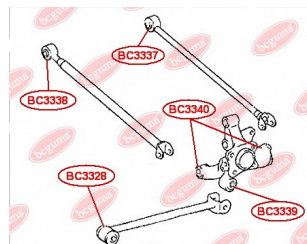

APPLICABILITY:

LEXUS, TOYOTA, TOYOTA (GAC)

BC3328