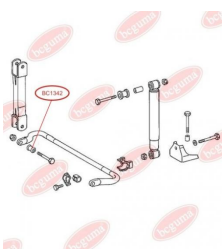

BC1342

ANTI-ROLL BAR BUSHING KIT

www.en.bcguma.ua/auto/BC1342

Part Number:	BC1342
GTIN-13:	4823101802726
Number of other manufacturers (OEMs):	A3183200073
Weight, g:	100
Required amount:	4
Items in Package:	1
External diameter, mm:	40.0
Inner diameter, mm:	17.0
Thickness, mm:	34.0
Material:	Rubber / metal
That installation:	Back Front
Party settings:	Left / Right

APPLICABILITY:

MERCEDES-BENZ

BC1343

ANTI-ROLL BAR BUSHING KIT

www.en.bcguma.ua/auto/BC1343

Part Number:	BC1343
GTIN-13:	4823101802733
Number of other manufacturers (OEMs):	A9013230185
Weight, g:	28
Required amount:	2
Items in Package:	1
External diameter, mm:	-
Inner diameter, mm:	21.0
Thickness, mm:	30.0
Material:	Rubber
That installation:	Front
Party settings:	Left / Right

APPLICABILITY:

MERCEDES-BENZ