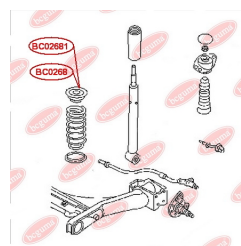

**APPLICABILITY:**

AUDI, SEAT, SKODA, VW

**BC02681**

**BC0269****TOP STRUT MOUNTING**[www.en.bcguma.ua/auto/BC0269](http://www.en.bcguma.ua/auto/BC0269)

Part Number:	BC0269
GTIN-13:	4823101806533
Number of other manufacturers (OEMs):	7E0412331
Weight, g:	555
Required amount:	2
Items in Package:	1
External diameter, mm:	150.0
Inner diameter, mm:	14.0
Thickness, mm:	50.0
Material:	Rubber / metal
That installation:	Front
Party settings:	Left / Right