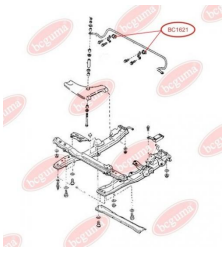

### APPLICABILITY:

MAZDA

**BC1621****ANTI-ROLL BAR BUSHING KIT**[www.en.bcguma.ua/auto/BC1621](http://www.en.bcguma.ua/auto/BC1621)

Part Number:	BC1621
GTIN-13:	4823101803709
Number of other manufacturers (OEMs):	G03034156
Weight, g:	28
Required amount:	2
Items in Package:	1
External diameter, mm:	31.0
Inner diameter, mm:	16.5
Thickness, mm:	38.5
Material:	Rubber
That installation:	Back
Party settings:	Left / Right