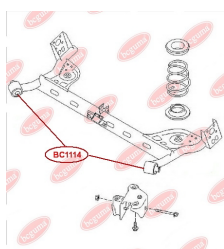

## APPLICABILITY:

DACIA, RENAULT

**BC1112**

**BC1114****HUB CARRIER BUSHING**

[www.en.bcguma.ua/auto/BC1114](http://www.en.bcguma.ua/auto/BC1114)

Part Number:	BC1114
GTIN-13:	4823101805031
Number of other manufacturers (OEMs):	6001549989; 8200287912; 6001549988; 55501BC64B; 55501EM10B; 555011HA2B; 555011FE0B; 55501EM30A; 555011FC0B; 550451HA0A; 55316AX600; 55501BC61A; 55501BC64A
Weight, g:	347
Required amount:	2
Items in Package:	1
External diameter, mm:	67.0
Inner diameter, mm:	12.2
Thickness, mm:	90.0
Material:	Polyamide / rubber
That installation:	Back
Party settings:	Left / Right