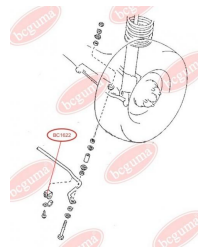

APPLICABILITY:

MAZDA