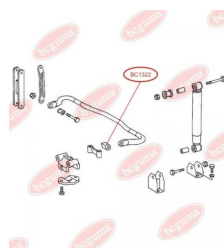

BC1322

ANTI-ROLL BAR BUSHING KIT

www.en.bcguma.ua/auto/BC1322

Part Number:	BC1322
GTIN-13:	4823101802498
Number of other manufacturers (OEMs):	A6733230385
Weight, g:	174
Required amount:	2
Items in Package:	1
External diameter, mm:	-
Inner diameter, mm:	28.0
Thickness, mm:	-
Material:	Rubber
That installation:	Front
Party settings:	Left / Right