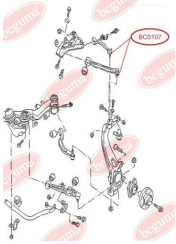

**APPLICABILITY:**

AUDI, SEAT, SKODA, VW

**BC0104**

**BC0105****BEARING RING, LOWER BUSHING**[www.en.bcguma.ua/auto/BC0105](http://www.en.bcguma.ua/auto/BC0105)

Part Number:	BC0105
GTIN-13:	4823101800067
Number of other manufacturers (OEMs):	811512333A
Weight, g:	42
Required amount:	2
Items in Package:	1
External diameter, mm:	48.0
Inner diameter, mm:	10.0
Thickness, mm:	32.0
Material:	Rubber
That installation:	Back
Party settings:	Left / Right

**APPLICABILITY:**

AUDI

**BEARING RING, UPPER BUSHING**[www.en.bcguma.ua/auto/BC0106](http://www.en.bcguma.ua/auto/BC0106)

Part Number:	BC0106
GTIN-13:	4823101800074
Number of other manufacturers (OEMs):	811512335A
Weight, g:	33
Required amount:	2
Items in Package:	1
External diameter, mm:	48.0
Inner diameter, mm:	10.0
Thickness, mm:	21.0
Material:	Rubber
That installation:	Back
Party settings:	Left / Right

**BC0106****APPLICABILITY:**

AUDI

**BC0107****ANTHER OF BALL JOINT**[www.en.bcguma.ua/auto/BC0107](http://www.en.bcguma.ua/auto/BC0107)

Part Number:	BC0107
GTIN-13:	4823101800081
Number of other manufacturers (OEMs):	4D0407509G; 4D0407509J
Weight, g:	5
Required amount:	2
Items in Package:	1
External diameter, mm:	28.0
Inner diameter, mm:	14.0
Thickness, mm:	22.0
Material:	Rubber MBS
That installation:	Front
Party settings:	Left / Right

**APPLICABILITY:**

AUDI, SEAT, SKODA, VW

**BC0108****ANTHER OF BALL JOINT**[www.en.bcguma.ua/auto/BC0108](http://www.en.bcguma.ua/auto/BC0108)

Part Number:	BC0108
GTIN-13:	4823101800098
Number of other manufacturers (OEMs):	86VB3395A2E; 6154161
Weight, g:	10
Required amount:	2
Items in Package:	1
External diameter, mm:	41.0
Inner diameter, mm:	16.0
Thickness, mm:	27.0
Material:	Rubber MBS
That installation:	Front
Party settings:	Left / Right