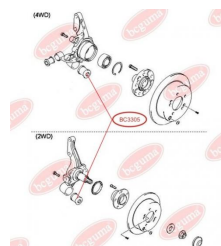

CONTROL ARM-/TRAILING ARM BUSH

www.en.bcguma.ua/auto/BC3305

Part Number:	BC3305
GTIN-13:	4823101804591
Number of other manufacturers (OEMs):	4230520090; 4230433020; 4230533020; 4230433010; 4230533010; 4230548010; 4230506100; 4230406100; 5275017100; 5511629000; 4230448010; 5511625000; 4872503010; 4230406010; 4230420090; 4872532020; 4878012020
Weight, g:	118
Required amount:	2
Items in Package:	1
External diameter, mm:	44.0
Inner diameter, mm:	12.0
Thickness, mm:	55.0
Material:	Rubber / metal
That installation:	Back
Party settings:	Left / Right

BC3305