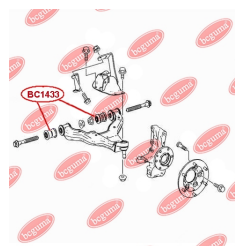

CONTROL ARM-/TRAILING ARM BUSH

www.en.bcguma.ua/auto/BC1433

Part Number:	BC1433
GTIN-13:	4823101805895
Number of other manufacturers (OEMs):	A9063330014; 2E0407523
Weight, g:	362
Required amount:	4
Items in Package:	1
External diameter, mm:	52.3
Inner diameter, mm:	14.2
Thickness, mm:	74.0
Material:	Rubber / metal
That installation:	Front
Party settings:	Left / Right