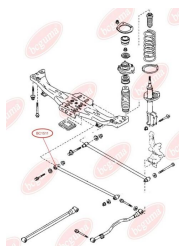

APPLICABILITY:

MAZDA