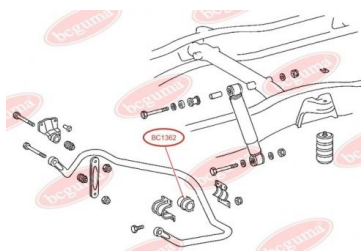

APPLICABILITY:

MERCEDES-BENZ