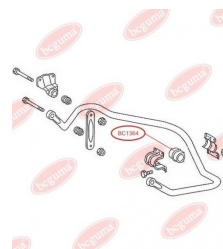

APPLICABILITY:

MERCEDES-BENZ