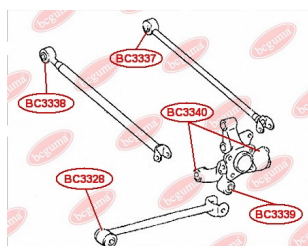

APPLICABILITY:

LEXUS, TOYOTA