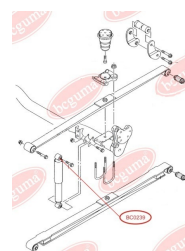

APPLICABILITY:

VW