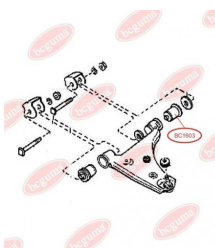

BC1602

CONTROL ARM-/TRAILING ARM BUSH

www.en.bcguma.ua/auto/BC1602

Part Number:	BC1602
GTIN-13:	4823101803556
Number of other manufacturers (OEMs):	G03034470D
Weight, g:	90
Required amount:	2
Items in Package:	1
External diameter, mm:	34.0
Inner diameter, mm:	12.0
Thickness, mm:	60.0
Material:	Rubber / metal
That installation:	Front
Party settings:	Left / Right

APPLICABILITY:

MAZDA

CONTROL ARM-/TRAILING ARM BUSH

www.en.bcguma.ua/auto/BC1603

Part Number:	BC1603
GTIN-13:	4823101803563
Number of other manufacturers (OEMs):	GJ2134460B
Weight, g:	273
Required amount:	2
Items in Package:	1
External diameter, mm:	45.0
Inner diameter, mm:	12.0
Thickness, mm:	74.0
Material:	Rubber / metal
That installation:	Front
Party settings:	Left / Right

APPLICABILITY:

MAZDA

BC1603