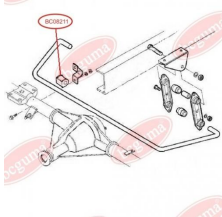

**APPLICABILITY:**

IVECO

**STABILISER MOUNTING**[www.en.bcguma.ua/auto/BC0822](http://www.en.bcguma.ua/auto/BC0822)

Part Number:	BC0822
GTIN-13:	4823101801507
Number of other manufacturers (OEMs):	93803960
Weight, g:	36
Required amount:	-
Items in Package:	1
External diameter, mm:	38.0
Inner diameter, mm:	16.0
Thickness, mm:	40.0
Material:	Rubber
That installation:	Back
Party settings:	Left / Right