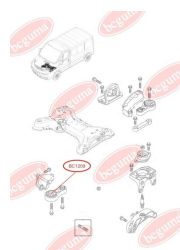

BC1208

CONTROL ARM-/TRAILING ARM BUSH

www.en.bcguma.ua/auto/BC1208

Part Number:	BC1208
GTIN-13:	4823101802177
Number of other manufacturers (OEMs):	7700424399; 5456000QAB; 8200942406; 8200942405; 8200942396; 7700424459; 8200942392
Weight, g:	119
Required amount:	2
Items in Package:	1
External diameter, mm:	45.5
Inner diameter, mm:	12.0
Thickness, mm:	46.0
Material:	Rubber / metal
That installation:	Front
Party settings:	Left / Right

APPLICABILITY:

NISSAN, RENAULT

ENGINE MOUNTING

www.en.bcguma.ua/auto/BC1209

Part Number:	BC1209
GTIN-13:	4823101802184
Number of other manufacturers (OEMs):	1123800QAA; 4408761; 8200003826
Weight, g:	348
Required amount:	-
Items in Package:	1
External diameter, mm:	78.0
Inner diameter, mm:	14.0
Thickness, mm:	52.0
Material:	Rubber / metal
That installation:	-
Party settings:	Bottom front

APPLICABILITY:

NISSAN, OPEL, RENAULT, VAUXHALL

BC1209