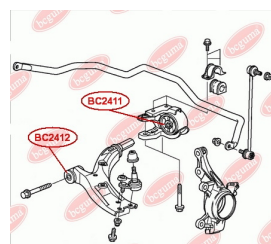

BC2412

CONTROL ARM-/TRAILING ARM BUSH

www.en.bcguma.ua/auto/BC2412

Part Number:	BC2412
GTIN-13:	4823101805000
Number of other manufacturers (OEMs):	51350SWAE01
Weight, g:	183
Required amount:	2
Items in Package:	1
External diameter, mm:	41.5
Inner diameter, mm:	14.3
Thickness, mm:	61.0
Material:	Rubber / metal
That installation:	Front
Party settings:	Left / Right