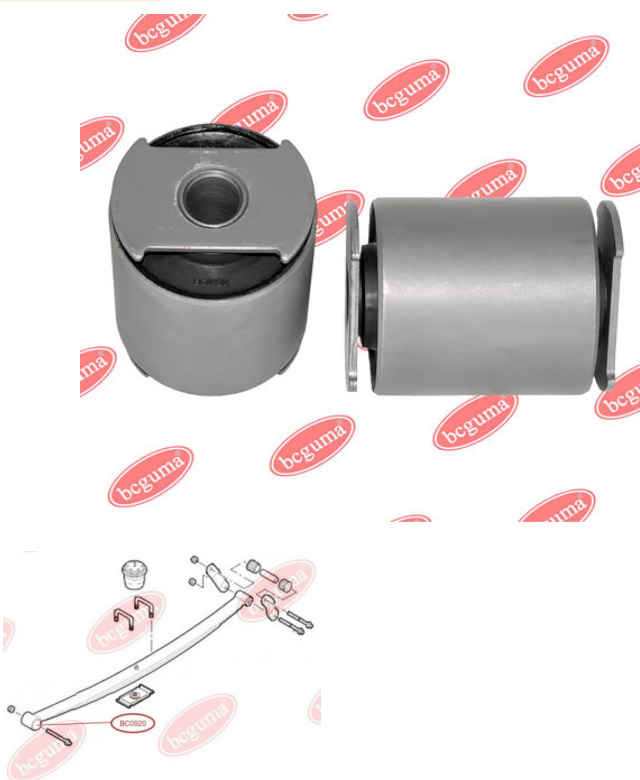

BC0920

LEAF SPRING BUSHING

www.en.bcguma.ua/auto/BC0920

Part Number:	BC0920
GTIN-13:	4823101801798
Number of other manufacturers (OEMs):	13527988
Weight, g:	669
Required amount:	-
Items in Package:	1
External diameter, mm:	65.5
Inner diameter, mm:	16.0
Thickness, mm:	87.0
Material:	Rubber / metal
That installation:	Back Front
Party settings:	Left / Right

APPLICABILITY:

FIAT