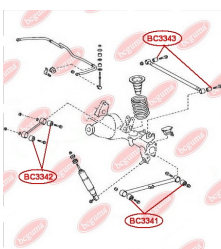

BC3343

CONTROL ARM-/TRAILING ARM BUSH

www.en.bcguma.ua/auto/BC3343

Part Number:	BC3343
GTIN-13:	4823101805598
	4874035040; 4870660060; 4872535040; 4874060080; 4874060160; 4871035050; 4871035060; 4871035070; 4871060160; 4872035060; 4872035061; 4877060010; 4879060010
Number of other manufacturers (OEMs):	
Weight, g:	195
Required amount:	2
Items in Package:	1
External diameter, mm:	36.5
Inner diameter, mm:	14.2
Thickness, mm:	50.0
Material:	Metal / Rubber
That installation:	Back
Party settings:	Behind

APPLICABILITY:

LEXUS, TOYOTA

BC3401

ANTI-ROLL BAR BUSHING KIT

www.en.bcguma.ua/auto/BC3401

Part Number:	BC3401
GTIN-13:	4823101804645
Number of other manufacturers (OEMs):	4241278K00; 4241265J02
Weight, g:	56
Required amount:	2
Items in Package:	1
External diameter, mm:	36.0
Inner diameter, mm:	26.0
Thickness, mm:	43.0
Material:	Rubber
That installation:	Front
Party settings:	Left / Right

APPLICABILITY:

SUZUKI