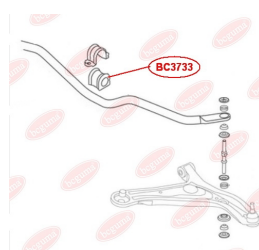

ANTI-ROLL BAR BUSHING KIT

www.en.bcguma.ua/auto/BC3733

Part Number:	BC3733
GTIN-13:	4823101806502
Number of other manufacturers (OEMs):	1014001669
Weight, g:	31
Required amount:	2
Items in Package:	1
External diameter, mm:	31.0
Inner diameter, mm:	25.0
Thickness, mm:	39.0
Material:	Rubber
That installation:	Front
Party settings:	Left / Right