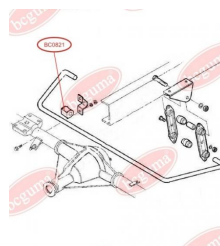

BC0820

STABILISER MOUNTING

www.en.bcguma.ua/auto/BC0820

Part Number:	BC0820
GTIN-13:	4823101801477
Number of other manufacturers (OEMs):	93802629
Weight, g:	36
Required amount:	-
Items in Package:	1
External diameter, mm:	34.0
Inner diameter, mm:	20.0
Thickness, mm:	40.0
Material:	Rubber
That installation:	Back
Party settings:	Left / Right

APPLICABILITY:

IVECO

STABILISER MOUNTING

www.en.bcguma.ua/auto/BC0821

Part Number:	BC0821
GTIN-13:	4823101801484
Number of other manufacturers (OEMs):	93801556
Weight, g:	33
Required amount:	-
Items in Package:	1
External diameter, mm:	34.0
Inner diameter, mm:	22.0
Thickness, mm:	40.0
Material:	Rubber
That installation:	Back
Party settings:	Left / Right

APPLICABILITY:

IVECO

BC0821