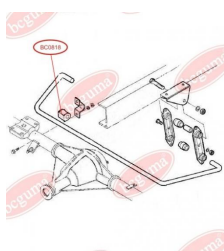

### APPLICABILITY:

IVECO

**BC0818****STABILISER MOUNTING**[www.en.bcguma.ua/auto/BC0818](http://www.en.bcguma.ua/auto/BC0818)

Part Number:	BC0818
GTIN-13:	4823101801453
Number of other manufacturers (OEMs):	93803961
Weight, g:	42
Required amount:	-
Items in Package:	1
External diameter, mm:	34.0
Inner diameter, mm:	16.0
Thickness, mm:	40.0
Material:	Rubber
That installation:	Back
Party settings:	Left / Right