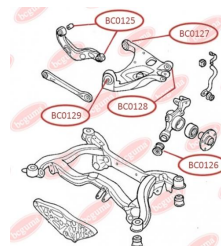

**BC0125****APPLICABILITY:**

AUDI, SEAT

**BC0126****CONTROL ARM-/TRAILING ARM BUSH**

[www.en.bcguma.ua/auto/BC0126](http://www.en.bcguma.ua/auto/BC0126)

Part Number:	BC0126
GTIN-13:	4823101806137
Number of other manufacturers (OEMs):	8E0505311T; 8E0505312T; 8E0505311S; 8E0505312S; 8E0505203C; 8E0505203D; 8E0505311AC; 8E0505312AC
Weight, g:	250
Required amount:	2
Items in Package:	1
External diameter, mm:	43.8
Inner diameter, mm:	12.2
Thickness, mm:	60.0
Material:	Rubber / metal
That installation:	Back
Party settings:	Left / Right

**APPLICABILITY:**

AUDI, SEAT

**CONTROL ARM-/TRAILING ARM BUSH**

[www.en.bcguma.ua/auto/BC0127](http://www.en.bcguma.ua/auto/BC0127)

Part Number:	BC0127
GTIN-13:	4823101806526
Number of other manufacturers (OEMs):	8E0505171J; 8E0505311T; 8E0505311S; 8E0505312S; 8E0505311AC; 8E0505312AC; 8E0505312T
Weight, g:	236
Required amount:	2
Items in Package:	1
External diameter, mm:	47.0
Inner diameter, mm:	12.0
Thickness, mm:	50.0
Material:	Rubber / metal
That installation:	Back
Party settings:	Left / Right

**APPLICABILITY:**

AUDI

**BC0127**

**BC0129****CONTROL ARM-/TRAILING ARM BUSH**[www.en.bcguma.ua/auto/BC0129](http://www.en.bcguma.ua/auto/BC0129)

Part Number:	BC0129
GTIN-13:	4823101806236
Number of other manufacturers (OEMs):	8E0505185N; 8E0505312S; 8E0505311S; 8E0505311T; 8E0505312T; 8E0505311AC; 8E0505312AC
Weight, g:	219
Required amount:	4
Items in Package:	1
External diameter, mm:	46.6
Inner diameter, mm:	12.2
Thickness, mm:	40.0
Material:	Rubber / metal
That installation:	Back
Party settings:	Left / Right