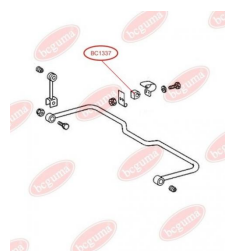

APPLICABILITY:

MERCEDES-BENZ, SCANIA, VW

BC1337