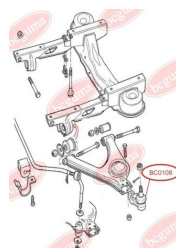

ANTHER OF BALL JOINT

www.en.bcguma.ua/auto/BC0108

Part Number:	BC0108
GTIN-13:	4823101800098
Number of other manufacturers (OEMs):	86VB3395A2E; 6154161
Weight, g:	10
Required amount:	2
Items in Package:	1
External diameter, mm:	41.0
Inner diameter, mm:	16.0
Thickness, mm:	27.0
Material:	Rubber MBS
That installation:	Front
Party settings:	Left / Right