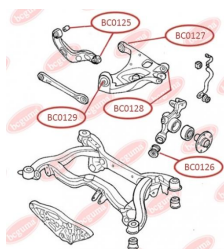

BC0129

CONTROL ARM-/TRAILING ARM BUSH

www.en.bcguma.ua/auto/BC0129

Part Number:	BC0129
GTIN-13:	4823101806236
Number of other manufacturers (OEMs):	8E0505185N; 8E0505312S; 8E0505311S; 8E0505311T; 8E0505312T; 8E0505311AC; 8E0505312AC
Weight, g:	219
Required amount:	4
Items in Package:	1
External diameter, mm:	46.6
Inner diameter, mm:	12.2
Thickness, mm:	40.0
Material:	Rubber / metal
That installation:	Back
Party settings:	Left / Right