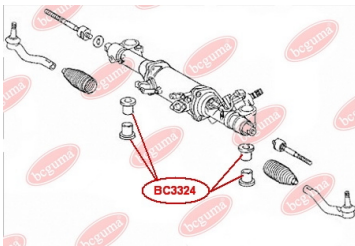

BC3324

MOUNTING, STEERING GEAR

www.en.bcguma.ua/auto/BC3324

Part Number:	BC3324
GTIN-13:	4823101805376
Number of other manufacturers (OEMs):	4425033340
Weight, g:	91
Required amount:	4
Items in Package:	1
External diameter, mm:	26.3
Inner diameter, mm:	12.0
Thickness, mm:	32.5
Material:	Metal / Rubber
That installation:	Front
Party settings:	Left / Right

APPLICABILITY:

LEXUS, TOYOTA

CONTROL ARM-/TRAILING ARM BUSH

www.en.bcguma.ua/auto/BC3328

Part Number:	BC3328
GTIN-13:	4823101805253
Number of other manufacturers (OEMs):	4878048040
Weight, g:	177
Required amount:	2
Items in Package:	1
External diameter, mm:	40.5
Inner diameter, mm:	12.0
Thickness, mm:	54.5
Material:	Metal / Rubber
That installation:	Back
Party settings:	Left / Right

APPLICABILITY:

LEXUS, TOYOTA, TOYOTA (GAC)

BC3328