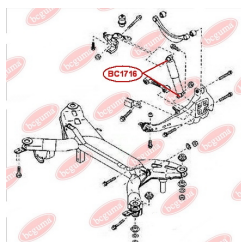

SHOCK ABSORBER BUSH

www.en.bcguma.ua/auto/BC1716

Part Number:	BC1716
GTIN-13:	4823101805246
Number of other manufacturers (OEMs):	GJ5A28700B; GJ5A28700C; GJ5A28700D; GR2F28700; GJ6J28700B; GJ6J28700C; GJ6J28700D; GJ6J28700E; GR1L28700; GR1L28700A; G21C28700; G21C28700A; GP9A28700C
Weight, g:	99
Required amount:	4
Items in Package:	1
External diameter, mm:	29.6
Inner diameter, mm:	12.0
Thickness, mm:	62.0
Material:	Metal / Rubber
That installation:	Back
Party settings:	Left / Right