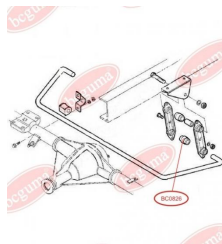

APPLICABILITY:

IVECO

BC0826