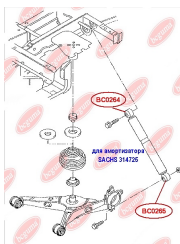

APPLICABILITY:

VW