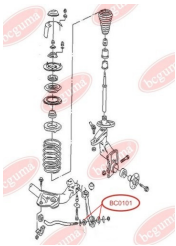

UKRAINIAN

CAR-PARTS

MANUFACTURER

WWW.BCGUMA.UA

CONTROL ARM-/TRAILING ARM BUSHwww.en.bcguma.ua/auto/BC0101

Part Number:	BC0101
GTIN-13:	4823101800029
Number of other manufacturers (OEMs):	4A0407181A
Weight, g:	97
Required amount:	4
Items in Package:	1
External diameter, mm:	54.0
Inner diameter, mm:	16.0
Thickness, mm:	24.0
Material:	Rubber / metal
That installation:	Front
Party settings:	Left / Right

**APPLICABILITY:**

AUDI

ROD ASSEMBLY BUSHwww.en.bcguma.ua/auto/BC0102

Part Number:	BC0102
GTIN-13:	4823101800036
Number of other manufacturers (OEMs):	4A0419802A; 4A0419801A
Weight, g:	52
Required amount:	2
Items in Package:	1
External diameter, mm:	29.0
Inner diameter, mm:	12.0
Thickness, mm:	28.0
Material:	Rubber / metal
That installation:	Front
Party settings:	Left / Right