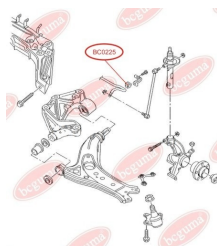

**APPLICABILITY:**

AUDI, SEAT, SKODA, VW

STABILISER MOUNTINGwww.en.bcguma.ua/auto/BC0225

Part Number:	BC0225
GTIN-13:	4823101800418
Number of other manufacturers (OEMs):	8Z0411314B
Weight, g:	27
Required amount:	2
Items in Package:	1
External diameter, mm:	33.0
Inner diameter, mm:	20.8
Thickness, mm:	36.0
Material:	Rubber
That installation:	Front
Party settings:	Left / Right

APPLICABILITY:

AUDI, SEAT, SKODA, VW

BC0225

BC0226**STABILISER MOUNTING**www.en.bcguma.ua/auto/BC0226

Part Number:	BC0226
GTIN-13:	4823101800425
Number of other manufacturers (OEMs):	1J0411314AC; 1J0411314B; 1J0411314S
Weight, g:	25
Required amount:	2
Items in Package:	1
External diameter, mm:	34.0
Inner diameter, mm:	17.0
Thickness, mm:	25.0
Material:	Rubber
That installation:	Front
Party settings:	Left / Right