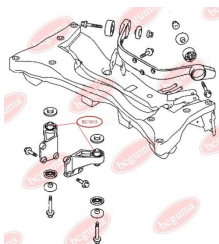

APPLICABILITY:

mitsubishi

BC1913

BC1914**ANTI-ROLL BAR BUSHING KIT**www.en.bcguma.ua/auto/BC1914

Part Number:	BC1914
GTIN-13:	4823101804041
Number of other manufacturers (OEMs):	MN100250
Weight, g:	34
Required amount:	2
Items in Package:	1
External diameter, mm:	-
Inner diameter, mm:	26.0
Thickness, mm:	36.0
Material:	Rubber
That installation:	Front
Party settings:	Left / Right