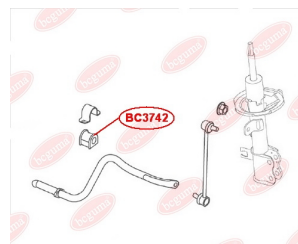

APPLICABILITY:

EMGRAND (GEELY)

BC3742