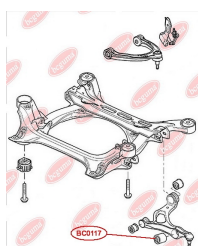

APPLICABILITY:

AUDI, VW

BC0114

BC0115**CONTROL ARM-/TRAILING ARM BUSH**www.en.bcguma.ua/auto/BC0115

Part Number:	BC0115
GTIN-13:	4823101800166
Number of other manufacturers (OEMs):	1K0505541B; 1K0505541C; 1K0505541D; 5Q0505541A
Weight, g:	178
Required amount:	2
Items in Package:	1
External diameter, mm:	61.0
Inner diameter, mm:	12.0
Thickness, mm:	64.0
Material:	Rubber / metal
That installation:	Back
Party settings:	Left / Right

APPLICABILITY:

AUDI, SEAT, SKODA, VW

BC0116**CONTROL ARM-/TRAILING ARM BUSH**www.en.bcguma.ua/auto/BC0116

Part Number:	BC0116
GTIN-13:	4823101805161
Number of other manufacturers (OEMs):	7L0407077; 95534102700; 95534102701; 95534102702
Weight, g:	160
Required amount:	4
Items in Package:	1
External diameter, mm:	40.5
Inner diameter, mm:	10.0
Thickness, mm:	43.0
Material:	Metal / Rubber
That installation:	Front
Party settings:	Left / Right

**APPLICABILITY:**

AUDI, PORSCHE, VW

BC0117

CONTROL ARM-/TRAILING ARM BUSH

www.en.bcguma.ua/auto/BC0117

Part Number:	BC0117
GTIN-13:	4823101805642
Number of other manufacturers (OEMs):	7L0412333A; 95534324301
Weight, g:	312
Required amount:	2
Items in Package:	1
External diameter, mm:	46.5
Inner diameter, mm:	14.2
Thickness, mm:	74.0
Material:	Metal / Rubber
That installation:	Front
Party settings:	Left / Right