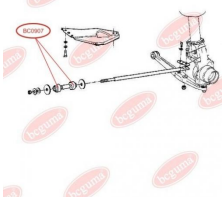

BC0907

ANTI-ROLL BAR BUSHING KIT

www.en.bcguma.ua/auto/BC0907

Part Number:	BC0907
GTIN-13:	4823101801651
Number of other manufacturers (OEMs):	4339248; 356108; 4339248; 356108
Weight, g:	35
Required amount:	2
Items in Package:	1
External diameter, mm:	48.0
Inner diameter, mm:	22.0
Thickness, mm:	25.0
Material:	Rubber
That installation:	Front
Party settings:	Left / Right