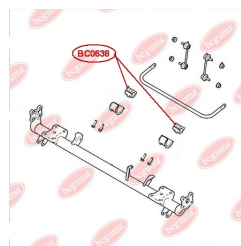

ANTI-ROLL BAR BUSHING KIT

www.en.bcguma.ua/auto/BC0638

Part Number:	BC0638
GTIN-13:	4823101805987
Number of other manufacturers (OEMs):	2T144A037DA; 2T144A037DB; 2T144A037DC; 4382950; 4419558; 4367068
Weight, g:	90
Required amount:	2
Items in Package:	1
External diameter, mm:	45.0
Inner diameter, mm:	23.0
Thickness, mm:	45.0
Material:	Rubber / metal
That installation:	Back
Party settings:	Left / Right