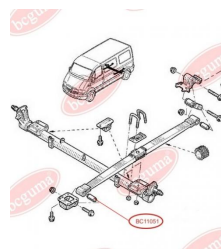

APPLICABILITY:

FORD, NISSAN, OPEL, RENAULT, VAUXHALL

BC11051