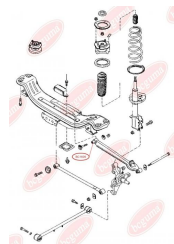

APPLICABILITY:

MAZDA

BC1610

TRACK CONTROL ARM BUSH

www.en.bcguma.ua/auto/BC1610

Part Number:	BC1610
GTIN-13:	4823101803624
Number of other manufacturers (OEMs):	GA5R28200; GA2A28200
Weight, g:	139
Required amount:	2
Items in Package:	1
External diameter, mm:	45.0
Inner diameter, mm:	12.0
Thickness, mm:	50.0
Material:	Rubber / metal
That installation:	Back
Party settings:	Left / Right