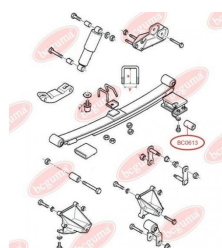

APPLICABILITY:

FORD

BC0613