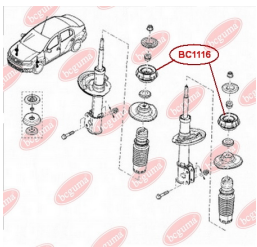

BC1116

TOP STRUT MOUNTING

www.en.bcguma.ua/auto/BC1116

Part Number:	BC1116
GTIN-13:	4823101805390
Number of other manufacturers (OEMs):	8200275528; 8200307941; 6001547499; 6001548403
Weight, g:	378
Required amount:	2
Items in Package:	1
External diameter, mm:	104.0
Inner diameter, mm:	27.0
Thickness, mm:	45.0
Material:	Metal / Rubber
That installation:	Front
Party settings:	Left / Right

APPLICABILITY:

DACIA, RENAULT

HUB CARRIER BUSHING

www.en.bcguma.ua/auto/BC1117

Part Number:	BC1117
GTIN-13:	4823101805048
Number of other manufacturers (OEMs):	8200038243, 7701479190
Weight, g:	282
Required amount:	2
Items in Package:	1
External diameter, mm:	70.0
Inner diameter, mm:	12.2
Thickness, mm:	90.0
Material:	Polyamide / rubber
That installation:	Back
Party settings:	Left / Right

APPLICABILITY:

AUDI, RENAULT, SEAT

BC1117