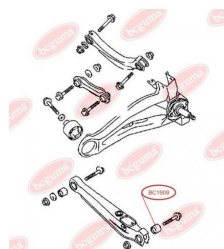

BC1908

STABILISER MOUNTING

www.en.bcguma.ua/auto/BC1908

Part Number:	BC1908
GTIN-13:	4823101803983
Number of other manufacturers (OEMs):	MB808005; MR403965; MB518954
Weight, g:	15
Required amount:	2
Items in Package:	1
External diameter, mm:	-
Inner diameter, mm:	18.7
Thickness, mm:	36.0
Material:	Rubber
That installation:	Front
Party settings:	Left / Right

APPLICABILITY:

MITSUBISHI

CONTROL ARM-/TRAILING ARM BUSH

www.en.bcguma.ua/auto/BC1909

Part Number:	BC1909
GTIN-13:	4823101803990
Number of other manufacturers (OEMs):	MR197915; 4113A062
Weight, g:	152
Required amount:	2
Items in Package:	1
External diameter, mm:	40.0
Inner diameter, mm:	12.0
Thickness, mm:	50.0
Material:	Rubber / metal
That installation:	Back
Party settings:	Left / Right

APPLICABILITY:

MITSUBISHI, PROTON

BC1909