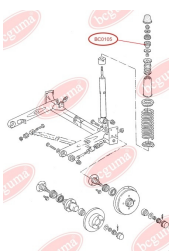

APPLICABILITY:

AUDI

BC0103**ROD ASSEMBLY BUSH**www.en.bcguma.ua/auto/BC0103

Part Number:	BC0103
GTIN-13:	4823101800043
Number of other manufacturers (OEMs):	811419801C; 893419802; 811419801E
Weight, g:	30
Required amount:	2
Items in Package:	1
External diameter, mm:	24.5
Inner diameter, mm:	10.0
Thickness, mm:	26.0
Material:	Rubber / metal
That installation:	Front
Party settings:	Left / Right

APPLICABILITY:

AUDI, VW

CONTROL ARM BUSHING - FRONT, REINFORCED, "BAD ROADS"www.en.bcguma.ua/auto/BC0104

Part Number:	BC0104
GTIN-13:	4823101800050
Number of other manufacturers (OEMs):	1K0199232J; 1K0199231G; 1K0199231J; 6Q0407183A; 1K0407183E; 6Q0407183; 1K0407183
Weight, g:	140
Required amount:	2
Items in Package:	1
External diameter, mm:	63.5
Inner diameter, mm:	17.5
Thickness, mm:	50.8
Material:	Polymeric material
That installation:	Back Front
Party settings:	Left / Right

APPLICABILITY:

AUDI, SEAT, SKODA, VW

BC0104

BC0105**BEARING RING, LOWER BUSHING**www.en.bcguma.ua/auto/BC0105

Part Number:	BC0105
GTIN-13:	4823101800067
Number of other manufacturers (OEMs):	811512333A
Weight, g:	42
Required amount:	2
Items in Package:	1
External diameter, mm:	48.0
Inner diameter, mm:	10.0
Thickness, mm:	32.0
Material:	Rubber
That installation:	Back
Party settings:	Left / Right

**APPLICABILITY:**

AUDI

BEARING RING, UPPER BUSHINGwww.en.bcguma.ua/auto/BC0106

Part Number:	BC0106
GTIN-13:	4823101800074
Number of other manufacturers (OEMs):	811512335A
Weight, g:	33
Required amount:	2
Items in Package:	1
External diameter, mm:	48.0
Inner diameter, mm:	10.0
Thickness, mm:	21.0
Material:	Rubber
That installation:	Back
Party settings:	Left / Right