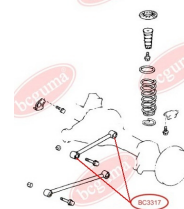

APPLICABILITY:

LEXUS, TOYOTA

BC3317