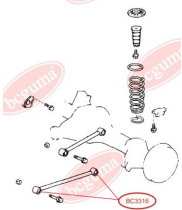

BC3316

CONTROL ARM-/TRAILING ARM BUSH

www.en.bcguma.ua/auto/BC3316

Part Number:	BC3316
GTIN-13:	4823101804959
Number of other manufacturers (OEMs):	4870260100; 4872060040
Weight, g:	348
Required amount:	2
Items in Package:	1
External diameter, mm:	55.5
Inner diameter, mm:	14.0
Thickness, mm:	60.0
Material:	Rubber / metal
That installation:	Back
Party settings:	Left / Right

APPLICABILITY:

LEXUS, TOYOTA

CONTROL ARM-/TRAILING ARM BUSH

www.en.bcguma.ua/auto/BC3317

Part Number:	BC3317
GTIN-13:	4823101804966
Number of other manufacturers (OEMs):	4870260090; 4871060070
Weight, g:	266
Required amount:	2
Items in Package:	1
External diameter, mm:	50.1
Inner diameter, mm:	14.0
Thickness, mm:	60.0
Material:	Rubber / metal
That installation:	Back
Party settings:	Left / Right

APPLICABILITY:

LEXUS, TOYOTA

BC3317