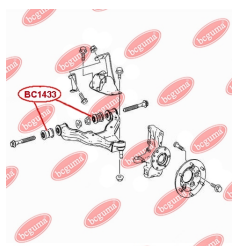

CONTROL ARM-/TRAILING ARM BUSH

www.en.bcguma.ua/auto/BC1433

Part Number:	BC1433
GTIN-13:	4823101805895
Number of other manufacturers (OEMs):	A9063330014; 2E0407523
Weight, g:	362
Required amount:	4
Items in Package:	1
External diameter, mm:	52.3
Inner diameter, mm:	14.2
Thickness, mm:	74.0
Material:	Rubber / metal
That installation:	Front
Party settings:	Left / Right