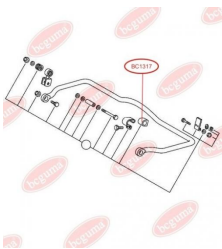

BC1317

STABILISER MOUNTING

www.en.bcguma.ua/auto/BC1317

Part Number:	BC1317
GTIN-13:	4823101802443
Number of other manufacturers (OEMs):	A6013260482
Weight, g:	29
Required amount:	2
Items in Package:	1
External diameter, mm:	34.0
Inner diameter, mm:	24.0
Thickness, mm:	39.0
Material:	Rubber
That installation:	Back
Party settings:	Left / Right