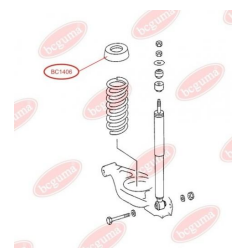

BC1406

RUBBER BUFFER, SUSPENSION

www.en.bcguma.ua/auto/BC1406

Part Number:	BC1406
GTIN-13:	4823101803204
Number of other manufacturers (OEMs):	A2013251044
Weight, g:	112
Required amount:	2
Items in Package:	1
External diameter, mm:	102.0
Inner diameter, mm:	62.0
Thickness, mm:	108.0
Material:	Rubber
That installation:	Back
Party settings:	Left / Right