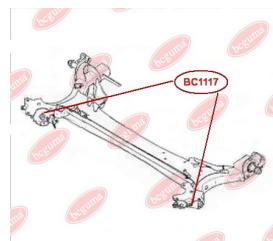

APPLICABILITY:

AUDI, RENAULT, SEAT

BC1117