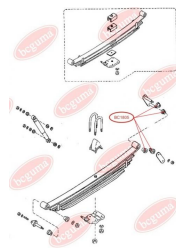

APPLICABILITY:

MAZDA

BC1805