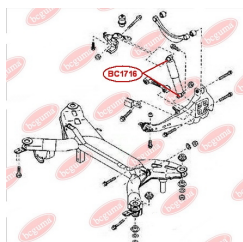

APPLICABILITY:

MAZDA

BC1716

SHOCK ABSORBER BUSH

www.en.bcguma.ua/auto/BC1716

Part Number:	BC1716
GTIN-13:	4823101805246
Number of other manufacturers (OEMs):	GJ5A28700B; GJ5A28700C; GJ5A28700D; GR2F28700; GJ6J28700B; GJ6J28700C; GJ6J28700D; GJ6J28700E; GR1L28700; GR1L28700A; G21C28700; G21C28700A; GP9A28700C
Weight, g:	99
Required amount:	4
Items in Package:	1
External diameter, mm:	29.6
Inner diameter, mm:	12.0
Thickness, mm:	62.0
Material:	Metal / Rubber
That installation:	Back
Party settings:	Left / Right