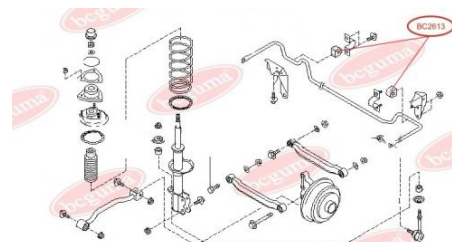

ANTI-ROLL BAR BUSHING KIT

www.en.bcguma.ua/auto/BC2613

Part Number:	BC2613
GTIN-13:	4823101804317
Number of other manufacturers (OEMs):	5624360Y10
Weight, g:	30
Required amount:	2
Items in Package:	1
External diameter, mm:	21.5
Inner diameter, mm:	10.0
Thickness, mm:	31.0
Material:	Rubber
That installation:	Back
Party settings:	Left / Right