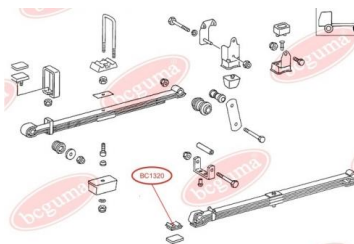

APPLICABILITY:

MERCEDES-BENZ

BC1320

BUFFER, SPRING EYE

www.en.bcguma.ua/auto/BC1320

Part Number:	BC1320
GTIN-13:	4823101802474
Number of other manufacturers (OEMs):	A6743250344
Weight, g:	229
Required amount:	4
Items in Package:	1
External diameter, mm:	-
Inner diameter, mm:	-
Thickness, mm:	-
Material:	Rubber / metal
That installation:	Back
Party settings:	Left / Right