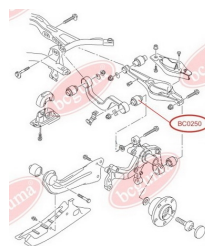

APPLICABILITY:

VW

**BC0248**

BC0249**CONTROL ARM-/TRAILING ARM BUSH**www.en.bcguma.ua/auto/BC0249

Part Number:	BC0249
GTIN-13:	4823101800616
Number of other manufacturers (OEMs):	1K0505311AB; 1K0505311AA; 1K0505171B; 1K0505171C; 1K0505173C; 1K0505371
Weight, g:	95
Required amount:	2
Items in Package:	1
External diameter, mm:	42.4
Inner diameter, mm:	12.0
Thickness, mm:	60.0
Material:	Rubber / metal
That installation:	Back
Party settings:	Left / Right

APPLICABILITY:

AUDI, SEAT, SKODA, VW

**CONTROL ARM-/TRAILING ARM BUSH**www.en.bcguma.ua/auto/BC0250

Part Number:	BC0250
GTIN-13:	4823101800623
Number of other manufacturers (OEMs):	5Q0505323C; 1K0505323N; 1K0505323H; 1K0505323G; 1K0505323D; 1K0505203A
Weight, g:	127
Required amount:	2
Items in Package:	1
External diameter, mm:	38.5
Inner diameter, mm:	14.0
Thickness, mm:	45.0
Material:	Rubber / metal
That installation:	Back
Party settings:	Left / Right

APPLICABILITY:

AUDI, SEAT, SKODA, VW

BC0250

BC0251**CONTROL ARM-/TRAILING ARM BUSH**www.en.bcguma.ua/auto/BC0251

Part Number:	BC0251
GTIN-13:	4823101800630
Number of other manufacturers (OEMs):	5Q0505323C; 1K0505323N; 1K0505323H; 1K0505323G; 1K0505323D; 1K0505203A; 1K0505279A
Weight, g:	73
Required amount:	2
Items in Package:	1
External diameter, mm:	39.0
Inner diameter, mm:	12.0
Thickness, mm:	45.0
Material:	Rubber / metal
That installation:	Back Top
Party settings:	Left / Right