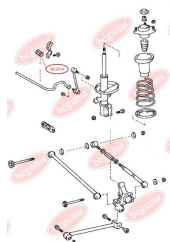

APPLICABILITY:

LEXUS, TOYOTA