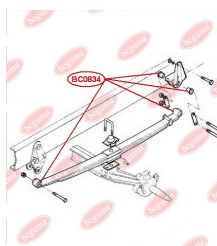

APPLICABILITY:

IVECO

BC0834