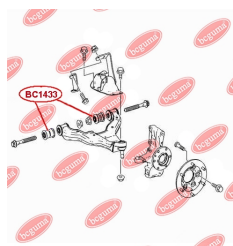

APPLICABILITY:

AUDI, MERCEDES-BENZ, VW

BC1433