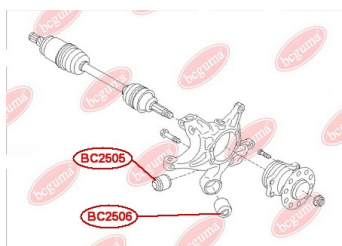

BC2505

CONTROL ARM-/TRAILING ARM BUSH

www.en.bcguma.ua/auto/BC2505

Part Number:	BC2505
GTIN-13:	4823101805703
Number of other manufacturers (OEMs):	20257XA000
Weight, g:	117
Required amount:	2
Items in Package:	1
External diameter, mm:	40.4
Inner diameter, mm:	12.2
Thickness, mm:	50.0
Material:	Metal / Rubber
That installation:	Back
Party settings:	Left / Right

APPLICABILITY:

SUBARU

BC2506

CONTROL ARM-/TRAILING ARM BUSH

www.en.bcguma.ua/auto/BC2506

Part Number:	BC2506
GTIN-13:	4823101805826
Number of other manufacturers (OEMs):	20254XA00A
Weight, g:	164
Required amount:	4
Items in Package:	1
External diameter, mm:	40.5
Inner diameter, mm:	12.2
Thickness, mm:	48.0
Material:	Metal / Rubber
That installation:	Back
Party settings:	Left / Right

APPLICABILITY:

SUBARU