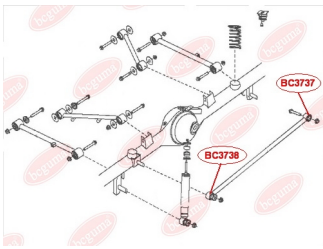

BC3737

CONTROL ARM-/TRAILING ARM BUSH

www.en.bcguma.ua/auto/BC3737

Part Number:	BC3737
GTIN-13:	4823101806595
Number of other manufacturers (OEMs):	2917533K00
Weight, g:	163
Required amount:	1
Items in Package:	1
External diameter, mm:	38.0
Inner diameter, mm:	16.0
Thickness, mm:	55.0
Material:	Rubber / metal
That installation:	Back
Party settings:	Right

APPLICABILITY:

GREAT WALL

RUBBER BUFFER, SUSPENSION

www.en.bcguma.ua/auto/BC3740

Part Number:	BC3740
GTIN-13:	4823101806601
Number of other manufacturers (OEMs):	B112901027
Weight, g:	120
Required amount:	2
Items in Package:	1
External diameter, mm:	53.0
Inner diameter, mm:	22.0
Thickness, mm:	75.0
Material:	Rubber
That installation:	Front
Party settings:	Left / Right

APPLICABILITY:

CHERY

BC3740