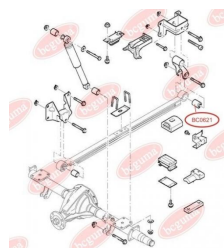

APPLICABILITY:

FORD

BC0621