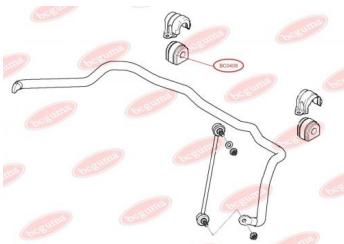

BC0408

STABILISER MOUNTING

www.en.bcguma.ua/auto/BC0408