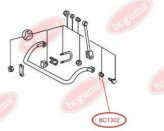

BC1301

BUSH, SPRING SHACKLE

www.en.bcguma.ua/auto/BC1301

Part Number:	BC1301
GTIN-13:	4823101802283
Number of other manufacturers (OEMs):	A0003210150; A0003210350; A0003210050
Weight, g:	148
Required amount:	4
Items in Package:	1
External diameter, mm:	38.0
Inner diameter, mm:	12.0
Thickness, mm:	70.0
Material:	Rubber / metal
That installation:	Front
Party settings:	-

APPLICABILITY:

MERCEDES-BENZ

ANTI-ROLL BAR BUSHING KIT

www.en.bcguma.ua/auto/BC1302

Part Number:	BC1302
GTIN-13:	4823101802290
Number of other manufacturers (OEMs):	5103955AA; 05103955AA; A6013210350; 2D0511413
Weight, g:	39
Required amount:	2
Items in Package:	1
External diameter, mm:	26.3
Inner diameter, mm:	12.1
Thickness, mm:	25.7
Material:	Rubber / metal
That installation:	Back
Party settings:	Left / Right

APPLICABILITY:

AUDI, DAF, MERCEDES-BENZ, VW

BC1302