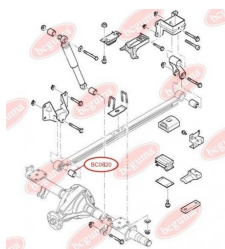

BC0620

BUSHING, LEAF SPRING

www.en.bcguma.ua/auto/BC0620

Part Number:	BC0620
GTIN-13:	4823101801163
Number of other manufacturers (OEMs):	4041523; YC155781AC; 4055743
Weight, g:	376
Required amount:	2
Items in Package:	1
External diameter, mm:	57.0
Inner diameter, mm:	16.0
Thickness, mm:	72.0
Material:	Rubber / metal
That installation:	Back
Party settings:	Left / Right

APPLICABILITY:

FORD

BUSHING, LEAF SPRING

www.en.bcguma.ua/auto/BC0621

Part Number:	BC0621
GTIN-13:	4823101801170
Number of other manufacturers (OEMs):	4041521; YC155719AA
Weight, g:	315
Required amount:	2
Items in Package:	1
External diameter, mm:	50.0
Inner diameter, mm:	14.0
Thickness, mm:	68.0
Material:	Rubber / metal
That installation:	Back
Party settings:	Left / Right

APPLICABILITY:

FORD

BC0621