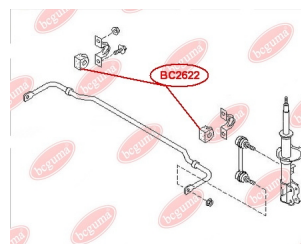

APPLICABILITY:

NISSAN