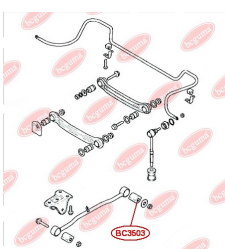

BC3503

CONTROL ARM-/TRAILING ARM BUSH

www.en.bcguma.ua/auto/BC3503

Part Number:	BC3503
GTIN-13:	4823101805147
Number of other manufacturers (OEMs):	5511925000; 96550066
Weight, g:	123
Required amount:	2
Items in Package:	1
External diameter, mm:	45.0
Inner diameter, mm:	14.2
Thickness, mm:	55.0
Material:	Rubber / metal
That installation:	Back
Party settings:	Left / Right

APPLICABILITY:

CHEVROLET, HYUNDAI

CONTROL ARM-/TRAILING ARM BUSH

www.en.bcguma.ua/auto/BC3504

Part Number:	BC3504
GTIN-13:	4823101805482
Number of other manufacturers (OEMs):	551162E000
Weight, g:	272
Required amount:	2
Items in Package:	1
External diameter, mm:	64.5
Inner diameter, mm:	12.2
Thickness, mm:	55.0
Material:	Metal / Rubber
That installation:	Back
Party settings:	Left / Right

APPLICABILITY:

HYUNDAI, KIA

BC3504