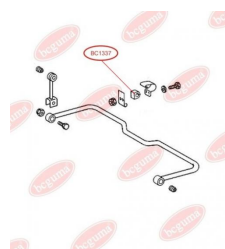

APPLICABILITY:

MERCEDES-BENZ, SCANIA, VW

BC1337