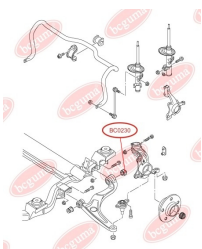

**APPLICABILITY:**

AUDI, SEAT, SKODA, VW

STABILISER MOUNTINGwww.en.bcguma.ua/auto/BC0229

Part Number:	BC0229
GTIN-13:	4823101800456
Number of other manufacturers (OEMs):	1J0411314T
Weight, g:	22
Required amount:	2
Items in Package:	1
External diameter, mm:	34.0
Inner diameter, mm:	21.0
Thickness, mm:	25.0
Material:	Rubber
That installation:	Front
Party settings:	Left / Right

APPLICABILITY:

AUDI, SEAT, SKODA, VW

BC0229

BC0230**TRACK CONTROL ARM BUSH**www.en.bcguma.ua/auto/BC0230

Part Number:	BC0230
GTIN-13:	4823101800463
Number of other manufacturers (OEMs):	7H0407182; 7H0407182A; 7H0407151F; 7H0407152F
Weight, g:	433
Required amount:	2
Items in Package:	1
External diameter, mm:	60.0
Inner diameter, mm:	14.2
Thickness, mm:	64.0
Material:	Rubber / metal
That installation:	Back Front
Party settings:	Left / Right