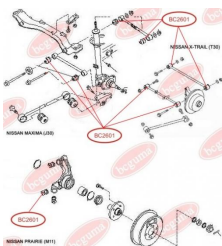

BC2601

CONTROL ARM-/TRAILING ARM BUSH

www.en.bcguma.ua/auto/BC2601

Part Number:	BC2601
GTIN-13:	4823101804232
Number of other manufacturers (OEMs):	5515750A10; 5515251E00
Weight, g:	107
Required amount:	4
Items in Package:	1
External diameter, mm:	36.0
Inner diameter, mm:	14.2
Thickness, mm:	40.0
Material:	Rubber / metal
That installation:	Back
Party settings:	Left / Right

APPLICABILITY:

NISSAN

CONTROL ARM-/TRAILING ARM BUSH

www.en.bcguma.ua/auto/BC26011

Part Number:	BC26011
GTIN-13:	4823101805833
Number of other manufacturers (OEMs):	5515750A10; 5515251E00
Weight, g:	99
Required amount:	4
Items in Package:	1
External diameter, mm:	34.0
Inner diameter, mm:	14.2
Thickness, mm:	40.0
Material:	Rubber / metal
That installation:	Back
Party settings:	Left / Right

APPLICABILITY:

NISSAN

BC26011