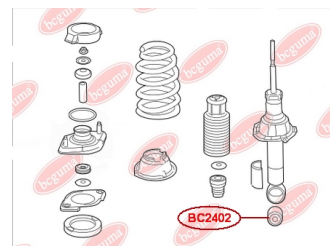

BC2401

CONTROL ARM-/TRAILING ARM BUSH

www.en.bcguma.ua/auto/BC2401

Part Number:	BC2401
GTIN-13:	4823101804195
Number of other manufacturers (OEMs):	51360SEAE01; 51391SDAA03; 51391SEA004; 51350SEAE01
Weight, g:	388
Required amount:	2
Items in Package:	1
External diameter, mm:	74.0
Inner diameter, mm:	14.0
Thickness, mm:	60.0
Material:	Rubber / metal
That installation:	Front
Party settings:	Left / Right

APPLICABILITY:

HONDA

SHOCK ABSORBER BUSH

www.en.bcguma.ua/auto/BC2402

Part Number:	BC2402
GTIN-13:	4823101805079
Number of other manufacturers (OEMs):	52622S7A014
Weight, g:	187
Required amount:	2
Items in Package:	1
External diameter, mm:	40.2
Inner diameter, mm:	14.0
Thickness, mm:	45.0
Material:	Metal / Rubber
That installation:	Back
Party settings:	Left / Right

APPLICABILITY:

HONDA, HONDA (GAC)

BC2402