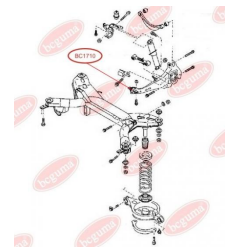

BC1709

CONTROL ARM-/TRAILING ARM BUSH

www.en.bcguma.ua/auto/BC1709

Part Number:	BC1709
GTIN-13:	4823101803822
Number of other manufacturers (OEMs):	GS1D28450A
Weight, g:	169
Required amount:	4
Items in Package:	1
External diameter, mm:	40.0
Inner diameter, mm:	12.0
Thickness, mm:	44.0
Material:	Rubber / metal
That installation:	Back
Party settings:	Left / Right

APPLICABILITY:

MAZDA

CONTROL ARM-/TRAILING ARM BUSH

www.en.bcguma.ua/auto/BC1710

Part Number:	BC1710
GTIN-13:	4823101803839
Number of other manufacturers (OEMs):	G26A28200B; G26A28250B; GJ6A28200K; GJ6A28200G; GJ6A28200J; GJ6A28250K; GJ6A28250G; GJ6A28250J
Weight, g:	631
Required amount:	2
Items in Package:	1
External diameter, mm:	60.5
Inner diameter, mm:	-
Thickness, mm:	148.0
Material:	Rubber / metal
That installation:	Back
Party settings:	Left / Right

APPLICABILITY:

MAZDA

BC1710