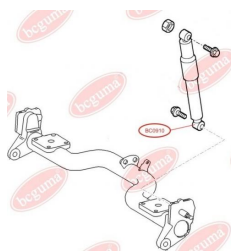

SHOCK ABSORBER BUSH

www.en.bcguma.ua/auto/BC0910

Part Number:	BC0910
GTIN-13:	4823101801682
Number of other manufacturers (OEMs):	51725173; 51713238; 51738251; 51738252; 51735982; 51770807; 51755353; 51906053; 51883458; 51879968; 51815192; 51858711; 51819223; 51810129; 51714758; 46821495; 46799280; 46820858; 46847763; 51714755; 46789873; 51755255
Weight, g:	37
Required amount:	2
Items in Package:	1
External diameter, mm:	41.5
Inner diameter, mm:	19.5
Thickness, mm:	38.5
Material:	Rubber
That installation:	Back
Party settings:	Left / Right