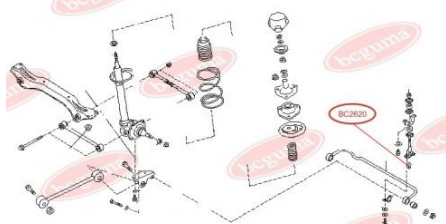

**APPLICABILITY:**

NISSAN

BC2621**HUB CARRIER BUSHING**www.en.bcguma.ua/auto/BC2621

Part Number:	BC2621
GTIN-13:	4823101805345
Number of other manufacturers (OEMs):	5504531U00; 550450M000; 550452J000
Weight, g:	295
Required amount:	2
Items in Package:	1
External diameter, mm:	60.2
Inner diameter, mm:	12.2
Thickness, mm:	60.0
Material:	Metal / Rubber
That installation:	Back
Party settings:	Left / Right