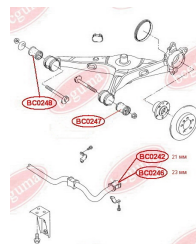

APPLICABILITY:

VW

CONTROL ARM-/TRAILING ARM BUSH

www.en.bcguma.ua/auto/BC0248

Part Number:	BC0248
GTIN-13:	4823101800609
Number of other manufacturers (OEMs):	7H0501132A
Weight, g:	409
Required amount:	2
Items in Package:	1
External diameter, mm:	60.0
Inner diameter, mm:	14.0
Thickness, mm:	75.0
Material:	Rubber / metal
That installation:	Back
Party settings:	Left / Right

APPLICABILITY:

VW

**BC0248**

BC0249**CONTROL ARM-/TRAILING ARM BUSH**www.en.bcguma.ua/auto/BC0249

Part Number:	BC0249
GTIN-13:	4823101800616
Number of other manufacturers (OEMs):	1K0505311AB; 1K0505311AA; 1K0505171B; 1K0505171C; 1K0505173C; 1K0505371
Weight, g:	95
Required amount:	2
Items in Package:	1
External diameter, mm:	42.4
Inner diameter, mm:	12.0
Thickness, mm:	60.0
Material:	Rubber / metal
That installation:	Back
Party settings:	Left / Right