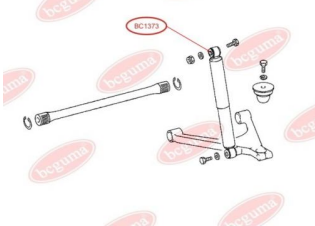

BC1373

SHOCK ABSORBER BUSH

www.en.bcguma.ua/auto/BC1373

Part Number:	BC1373
GTIN-13:	4823101803068
Number of other manufacturers (OEMs):	A6313201330; A6313201630
Weight, g:	30
Required amount:	2
Items in Package:	1
External diameter, mm:	34.0
Inner diameter, mm:	15.0
Thickness, mm:	38.0
Material:	Rubber
That installation:	Front
Party settings:	Left / Right

APPLICABILITY:

MERCEDES-BENZ

SHOCK ABSORBER BUSH

www.en.bcguma.ua/auto/BC1374

Part Number:	BC1374
GTIN-13:	4823101803075
Number of other manufacturers (OEMs):	A6313201330; A6313201630
Weight, g:	21
Required amount:	2
Items in Package:	1
External diameter, mm:	32.0
Inner diameter, mm:	15.0
Thickness, mm:	32.0
Material:	Rubber
That installation:	Front
Party settings:	Left / Right

APPLICABILITY:

MERCEDES-BENZ

BC1374