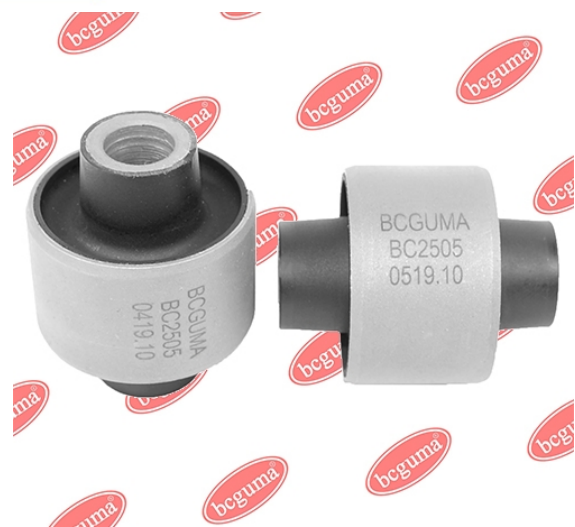

BC2505

CONTROL ARM-/TRAILING ARM BUSH

www.en.bcguma.ua/auto/BC2505

Part Number:	BC2505
GTIN-13:	4823101805703
Number of other manufacturers (OEMs):	20257XA000
Weight, g:	117
Required amount:	2
Items in Package:	1
External diameter, mm:	40.4
Inner diameter, mm:	12.2
Thickness, mm:	50.0
Material:	Metal / Rubber
That installation:	Back
Party settings:	Left / Right

APPLICABILITY:

SUBARU