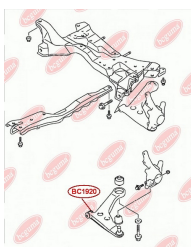

BC1920

CONTROL ARM-/TRAILING ARM BUSH

www.en.bcguma.ua/auto/BC1920

Part Number:	BC1920
GTIN-13:	4823101804997
Number of other manufacturers (OEMs):	MR403440
Weight, g:	135
Required amount:	2
Items in Package:	1
External diameter, mm:	37.5
Inner diameter, mm:	14.2
Thickness, mm:	60.0
Material:	Rubber / metal
That installation:	Front
Party settings:	Left / Right

APPLICABILITY:

MITSUBISHI

CONTROL ARM-/TRAILING ARM BUSH, REINFORCED "BAD ROADS"

www.en.bcguma.ua/auto/BC1921

Part Number:	BC1921
GTIN-13:	4823101804102
Number of other manufacturers (OEMs):	MR519127; 4120A001
Weight, g:	631
Required amount:	2
Items in Package:	1
External diameter, mm:	81.0
Inner diameter, mm:	12.0
Thickness, mm:	75.0
Material:	Metal / Rubber
That installation:	Back
Party settings:	Left / Right

APPLICABILITY:

MITSUBISHI

BC1921