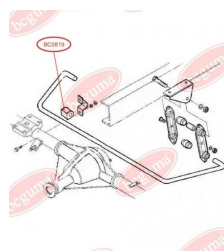

STABILISER MOUNTING

www.en.bcguma.ua/auto/BC0819

Part Number:	BC0819
GTIN-13:	4823101801460
Number of other manufacturers (OEMs):	8581021
Weight, g:	39
Required amount:	-
Items in Package:	1
External diameter, mm:	34.0
Inner diameter, mm:	18.0
Thickness, mm:	40.0
Material:	Rubber
That installation:	Back
Party settings:	Left / Right