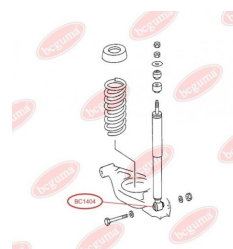

BC1403

ANTHER OF STABILIZER MOUNTING

www.en.bcguma.ua/auto/BC1403

Part Number:	BC1403
GTIN-13:	4823101804331
Number of other manufacturers (OEMs):	A6393230292
Weight, g:	6
Required amount:	4
Items in Package:	1
External diameter, mm:	22.0
Inner diameter, mm:	43.0
Thickness, mm:	27.0
Material:	Rubber
That installation:	Front
Party settings:	Left / Right

APPLICABILITY:

MERCEDES-BENZ

SHOCK ABSORBER BUSH

www.en.bcguma.ua/auto/BC1404

Part Number:	BC1404
GTIN-13:	4823101803181
Number of other manufacturers (OEMs):	A1243201031; A2013260800; A2013261000; A2013261500; A2013261600; A1243202031; A1243200931; A1243200531; A1243200431; A1243200231; A1243200031; A2013261900
Weight, g:	56
Required amount:	2
Items in Package:	1
External diameter, mm:	16.0
Inner diameter, mm:	10.0
Thickness, mm:	40.0
Material:	Rubber / metal
That installation:	Back
Party settings:	Left / Right

APPLICABILITY:

MERCEDES-BENZ

BC1404