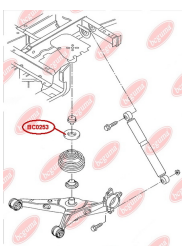

BC0253

REAR SPRING UPPER MOUNT

www.en.bcguma.ua/auto/BC0253

Part Number:	BC0253
GTIN-13:	4823101805659
Number of other manufacturers (OEMs):	7H0511149B
Weight, g:	124
Required amount:	2
Items in Package:	1
External diameter, mm:	110.0
Inner diameter, mm:	54.0
Thickness, mm:	40.0
Material:	Rubber
That installation:	Back
Party settings:	Left / Right

APPLICABILITY:

VW

SPRING SEAT (SMALL SPRING)

www.en.bcguma.ua/auto/BC0256

Part Number:	BC0256
GTIN-13:	4823101800654
Number of other manufacturers (OEMs):	7D0511147A
Weight, g:	380
Required amount:	2
Items in Package:	1
External diameter, mm:	156.0
Inner diameter, mm:	70.0
Thickness, mm:	20.0
Material:	Rubber
That installation:	Back Top
Party settings:	Left / Right

APPLICABILITY:

VW

BC0256