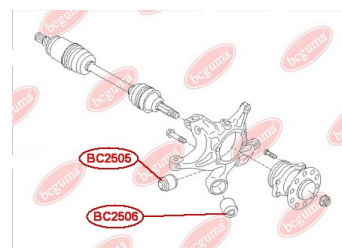

APPLICABILITY:

SUBARU

BC2506

CONTROL ARM-/TRAILING ARM BUSH

www.en.bcguma.ua/auto/BC2506

Part Number:	BC2506
GTIN-13:	4823101805826
Number of other manufacturers (OEMs):	20254XA00A
Weight, g:	164
Required amount:	4
Items in Package:	1
External diameter, mm:	40.5
Inner diameter, mm:	12.2
Thickness, mm:	48.0
Material:	Metal / Rubber
That installation:	Back
Party settings:	Left / Right