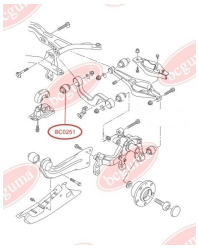

APPLICABILITY:

VW

**BC0248**

BC0249**CONTROL ARM-/TRAILING ARM BUSH**www.en.bcguma.ua/auto/BC0249

Part Number:	BC0249
GTIN-13:	4823101800616
Number of other manufacturers (OEMs):	1K0505311AB; 1K0505311AA; 1K0505171B; 1K0505171C; 1K0505173C; 1K0505371
Weight, g:	95
Required amount:	2
Items in Package:	1
External diameter, mm:	42.4
Inner diameter, mm:	12.0
Thickness, mm:	60.0
Material:	Rubber / metal
That installation:	Back
Party settings:	Left / Right

APPLICABILITY:

AUDI, SEAT, SKODA, VW

**CONTROL ARM-/TRAILING ARM BUSH**www.en.bcguma.ua/auto/BC0250

Part Number:	BC0250
GTIN-13:	4823101800623
Number of other manufacturers (OEMs):	5Q0505323C; 1K0505323N; 1K0505323H; 1K0505323G; 1K0505323D; 1K0505203A
Weight, g:	127
Required amount:	2
Items in Package:	1
External diameter, mm:	38.5
Inner diameter, mm:	14.0
Thickness, mm:	45.0
Material:	Rubber / metal
That installation:	Back
Party settings:	Left / Right

APPLICABILITY:

AUDI, SEAT, SKODA, VW

BC0250

BC0251**CONTROL ARM-/TRAILING ARM BUSH**www.en.bcguma.ua/auto/BC0251

Part Number:	BC0251
GTIN-13:	4823101800630
Number of other manufacturers (OEMs):	5Q0505323C; 1K0505323N; 1K0505323H; 1K0505323G; 1K0505323D; 1K0505203A; 1K0505279A
Weight, g:	73
Required amount:	2
Items in Package:	1
External diameter, mm:	39.0
Inner diameter, mm:	12.0
Thickness, mm:	45.0
Material:	Rubber / metal
That installation:	Back Top
Party settings:	Left / Right