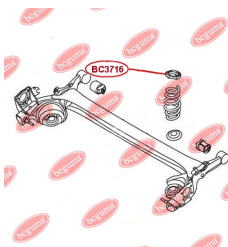

BC3715

RUBBER BUFFER, SUSPENSION

www.en.bcguma.ua/auto/BC3715

Part Number:	BC3715
GTIN-13:	4823101806304
Number of other manufacturers (OEMs):	T112911033
Weight, g:	107
Required amount:	2
Items in Package:	1
External diameter, mm:	46.0
Inner diameter, mm:	16.0
Thickness, mm:	87.3
Material:	Rubber
That installation:	Back
Party settings:	Left / Right

APPLICABILITY:

CHERY

RUBBER BUFFER, SUSPENSION

www.en.bcguma.ua/auto/BC3716

Part Number:	BC3716
GTIN-13:	4823101806380
Number of other manufacturers (OEMs):	1014001680
Weight, g:	43
Required amount:	2
Items in Package:	1
External diameter, mm:	90.0
Inner diameter, mm:	55.0
Thickness, mm:	16.0
Material:	Rubber
That installation:	Back
Party settings:	Left / Right

APPLICABILITY:

GEELY

BC3716