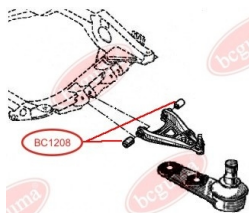

APPLICABILITY:

NISSAN, RENAULT

BC1202

BC1208

CONTROL ARM-/TRAILING ARM BUSH

www.en.bcguma.ua/auto/BC1208

Part Number:	BC1208
GTIN-13:	4823101802177
Number of other manufacturers (OEMs):	7700424399; 5456000QAB; 8200942406; 8200942405; 8200942396; 7700424459; 8200942392
Weight, g:	119
Required amount:	2
Items in Package:	1
External diameter, mm:	45.5
Inner diameter, mm:	12.0
Thickness, mm:	46.0
Material:	Rubber / metal
That installation:	Front
Party settings:	Left / Right