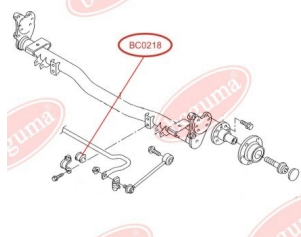

ANTI-ROLL BAR BUSHING KIT

www.en.bcguma.ua/auto/BC0218

Part Number:	BC0218
GTIN-13:	4823101800340
Number of other manufacturers (OEMs):	2K0511413A; 2K0511413C; 2K0511413D
Weight, g:	54
Required amount:	2
Items in Package:	1
External diameter, mm:	-
Inner diameter, mm:	19.0
Thickness, mm:	-
Material:	Rubber
That installation:	Back
Party settings:	Rear Axle Left / Right