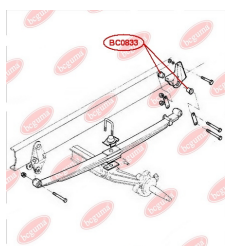

BC0833

LEAF SPRING BUSHING

www.en.bcguma.ua/auto/BC0833

Part Number:	BC0833
GTIN-13:	4823101805352
Number of other manufacturers (OEMs):	8587681; 504112267
Weight, g:	150
Required amount:	8
Items in Package:	1
External diameter, mm:	41.0
Inner diameter, mm:	16.2
Thickness, mm:	40.0
Material:	Metal / Rubber
That installation:	Back
Party settings:	Left / Right

APPLICABILITY:

IVECO

LEAF SPRING BUSHING

www.en.bcguma.ua/auto/BC0834

Part Number:	BC0834
GTIN-13:	4823101805437
Number of other manufacturers (OEMs):	504077096; 504098045; 98482540
Weight, g:	236
Required amount:	8
Items in Package:	1
External diameter, mm:	46.9
Inner diameter, mm:	16.2
Thickness, mm:	40.0
Material:	Metal / Rubber
That installation:	Back Front
Party settings:	Left / Right

APPLICABILITY:

IVECO

BC0834