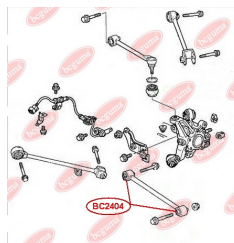

CONTROL ARM-/TRAILING ARM BUSH

www.en.bcguma.ua/auto/BC2404

Part Number:	BC2404
GTIN-13:	4823101805093
Number of other manufacturers (OEMs):	52350SEA000
Weight, g:	215
Required amount:	4
Items in Package:	1
External diameter, mm:	42.3
Inner diameter, mm:	12.0
Thickness, mm:	50.0
Material:	Metal / Rubber
That installation:	Back
Party settings:	Left / Right