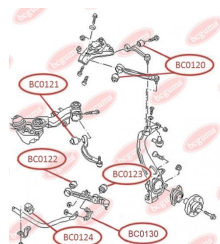

APPLICABILITY:

AUDI, SEAT, SKODA, VW

BC0116**CONTROL ARM-/TRAILING ARM BUSH**www.en.bcguma.ua/auto/BC0116

Part Number:	BC0116
GTIN-13:	4823101805161
Number of other manufacturers (OEMs):	7L0407077; 95534102700; 95534102701; 95534102702
Weight, g:	160
Required amount:	4
Items in Package:	1
External diameter, mm:	40.5
Inner diameter, mm:	10.0
Thickness, mm:	43.0
Material:	Metal / Rubber
That installation:	Front
Party settings:	Left / Right

**APPLICABILITY:**

AUDI, PORSCHE, VW

BC0117**CONTROL ARM-/TRAILING ARM BUSH**www.en.bcguma.ua/auto/BC0117

Part Number:	BC0117
GTIN-13:	4823101805642
Number of other manufacturers (OEMs):	7L0412333A; 95534324301
Weight, g:	312
Required amount:	2
Items in Package:	1
External diameter, mm:	46.5
Inner diameter, mm:	14.2
Thickness, mm:	74.0
Material:	Metal / Rubber
That installation:	Front
Party settings:	Left / Right

APPLICABILITY:

AUDI, PORSCHE, VW

CONTROL ARM-/TRAILING ARM BUSH, REINFORCED "BAD ROADS"www.en.bcguma.ua/auto/BC0120

Part Number:	BC0120
GTIN-13:	4823101805864
Number of other manufacturers (OEMs):	4B0407515; 4D0407515C
Weight, g:	151
Required amount:	4
Items in Package:	1
External diameter, mm:	46.5
Inner diameter, mm:	10.0
Thickness, mm:	40.0
Material:	Metal / Rubber
That installation:	Front
Party settings:	Left / Right

APPLICABILITY:

AUDI, SAAB, SEAT, SKODA, VW

BC0120

BC0123**CONTROL ARM-/TRAILING ARM BUSH**www.en.bcguma.ua/auto/BC0123

Part Number:	BC0123
GTIN-13:	4823101805772
Number of other manufacturers (OEMs):	8E0407181B; 8E0407181C; 8E0407181D
Weight, g:	182
Required amount:	2
Items in Package:	1
External diameter, mm:	40.5
Inner diameter, mm:	12.2
Thickness, mm:	37.0
Material:	Metal / Rubber
That installation:	Front
Party settings:	Left / Right