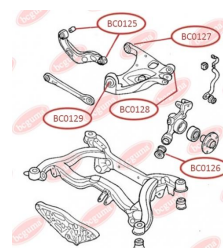

APPLICABILITY:

AUDI, SAAB, SEAT, SKODA, VW

BC0120

BC0123**CONTROL ARM-/TRAILING ARM BUSH**www.en.bcguma.ua/auto/BC0123

Part Number:	BC0123
GTIN-13:	4823101805772
Number of other manufacturers (OEMs):	8E0407181B; 8E0407181C; 8E0407181D
Weight, g:	182
Required amount:	2
Items in Package:	1
External diameter, mm:	40.5
Inner diameter, mm:	12.2
Thickness, mm:	37.0
Material:	Metal / Rubber
That installation:	Front
Party settings:	Left / Right

**APPLICABILITY:**

AUDI, SEAT, SKODA, VW

CONTROL ARM-/TRAILING ARM BUSHwww.en.bcguma.ua/auto/BC0125

Part Number:	BC0125
GTIN-13:	4823101805871
Number of other manufacturers (OEMs):	8E0501541S; 8E0501541Q; 8E0501541J
Weight, g:	191
Required amount:	4
Items in Package:	1
External diameter, mm:	36.4
Inner diameter, mm:	12.2
Thickness, mm:	46.5
Material:	Metal / Rubber
That installation:	Back
Party settings:	Left / Right

BC0125**APPLICABILITY:**

AUDI, SEAT

BC0126**CONTROL ARM-/TRAILING ARM BUSH**

www.en.bcguma.ua/auto/BC0126

Part Number:	BC0126
GTIN-13:	4823101806137
Number of other manufacturers (OEMs):	8E0505311T; 8E0505312T; 8E0505311S; 8E0505312S; 8E0505203C; 8E0505203D; 8E0505311AC; 8E0505312AC
Weight, g:	250
Required amount:	2
Items in Package:	1
External diameter, mm:	43.8
Inner diameter, mm:	12.2
Thickness, mm:	60.0
Material:	Rubber / metal
That installation:	Back
Party settings:	Left / Right