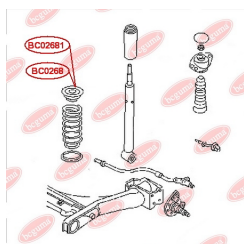

BC0268

RUBBER BUFFER, SUSPENSION

www.en.bcguma.ua/auto/BC0268

Part Number:	BC0268
GTIN-13:	4823101806175
Number of other manufacturers (OEMs):	1J0512149B
Weight, g:	90
Required amount:	2
Items in Package:	1
External diameter, mm:	75.0
Inner diameter, mm:	22.0
Thickness, mm:	37.0
Material:	Rubber / metal
That installation:	Back
Party settings:	Left / Right

APPLICABILITY:

AUDI, SEAT, SKODA, VW

RUBBER BUFFER, SUSPENSION, REINFORCED "BAD ROADS"

www.en.bcguma.ua/auto/BC02681

Part Number:	BC02681
GTIN-13:	4823101806182
Number of other manufacturers (OEMs):	1J0512149B
Weight, g:	129
Required amount:	2
Items in Package:	1
External diameter, mm:	76.0
Inner diameter, mm:	22.0
Thickness, mm:	47.0
Material:	Rubber / metal
That installation:	Back
Party settings:	Left / Right

APPLICABILITY:

AUDI, SEAT, SKODA, VW

BC02681