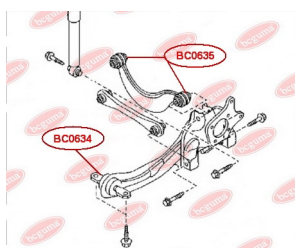

BC0635

CONTROL ARM-/TRAILING ARM BUSH

www.en.bcguma.ua/auto/BC0635