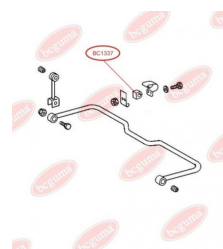

APPLICABILITY:

MERCEDES-BENZ, SCANIA, VW

BC1337