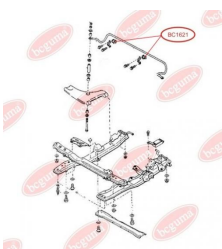

BC1621

ANTI-ROLL BAR BUSHING KIT

www.en.bcguma.ua/auto/BC1621

Part Number:	BC1621
GTIN-13:	4823101803709
Number of other manufacturers (OEMs):	G03034156
Weight, g:	28
Required amount:	2
Items in Package:	1
External diameter, mm:	31.0
Inner diameter, mm:	16.5
Thickness, mm:	38.5
Material:	Rubber
That installation:	Back
Party settings:	Left / Right

APPLICABILITY:

MAZDA

BC1622

ANTI-ROLL BAR BUSHING KIT

www.en.bcguma.ua/auto/BC1622

Part Number:	BC1622
GTIN-13:	4823101803716
Number of other manufacturers (OEMs):	G06728156
Weight, g:	20
Required amount:	2
Items in Package:	1
External diameter, mm:	31.0
Inner diameter, mm:	15.0
Thickness, mm:	38.5
Material:	Rubber
That installation:	Back
Party settings:	Left / Right

APPLICABILITY:

MAZDA