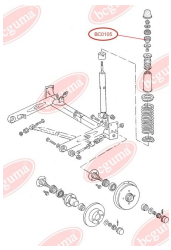

APPLICABILITY:

AUDI

BC0102

BC0103**ROD ASSEMBLY BUSH**www.en.bcguma.ua/auto/BC0103

Part Number:	BC0103
GTIN-13:	4823101800043
Number of other manufacturers (OEMs):	811419801C; 893419802; 811419801E
Weight, g:	30
Required amount:	2
Items in Package:	1
External diameter, mm:	24.5
Inner diameter, mm:	10.0
Thickness, mm:	26.0
Material:	Rubber / metal
That installation:	Front
Party settings:	Left / Right

APPLICABILITY:

AUDI, VW

CONTROL ARM BUSHING - FRONT, REINFORCED, "BAD ROADS"www.en.bcguma.ua/auto/BC0104

Part Number:	BC0104
GTIN-13:	4823101800050
Number of other manufacturers (OEMs):	1K0199232J; 1K0199231G; 1K0199231J; 6Q0407183A; 1K0407183E; 6Q0407183; 1K0407183
Weight, g:	140
Required amount:	2
Items in Package:	1
External diameter, mm:	63.5
Inner diameter, mm:	17.5
Thickness, mm:	50.8
Material:	Polymeric material
That installation:	Back Front
Party settings:	Left / Right

BC0104**APPLICABILITY:**

AUDI, SEAT, SKODA, VW

BC0105**BEARING RING, LOWER BUSHING**www.en.bcguma.ua/auto/BC0105

Part Number:	BC0105
GTIN-13:	4823101800067
Number of other manufacturers (OEMs):	811512333A
Weight, g:	42
Required amount:	2
Items in Package:	1
External diameter, mm:	48.0
Inner diameter, mm:	10.0
Thickness, mm:	32.0
Material:	Rubber
That installation:	Back
Party settings:	Left / Right

**APPLICABILITY:**

AUDI

BEARING RING, UPPER BUSHINGwww.en.bcguma.ua/auto/BC0106

Part Number:	BC0106
GTIN-13:	4823101800074
Number of other manufacturers (OEMs):	811512335A
Weight, g:	33
Required amount:	2
Items in Package:	1
External diameter, mm:	48.0
Inner diameter, mm:	10.0
Thickness, mm:	21.0
Material:	Rubber
That installation:	Back
Party settings:	Left / Right