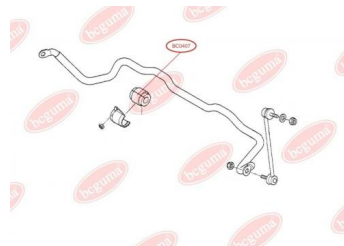

APPLICABILITY:

BMW

BC0407