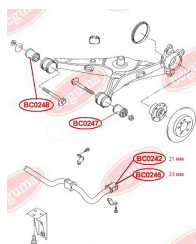

BC0240

MOUNTING, MANUAL TRANSMISSION

www.en.bcguma.ua/auto/BC0240

Part Number:	BC0240
GTIN-13:	4823101800562
Number of other manufacturers (OEMs):	701399207B
Weight, g:	306
Required amount:	1
Items in Package:	1
External diameter, mm:	64.0
Inner diameter, mm:	16.0
Thickness, mm:	90.0
Material:	Polyamide / rubber / metal
That installation:	Back Front
Party settings:	-

APPLICABILITY:

VW

ANTI-ROLL BAR BUSHING KIT

www.en.bcguma.ua/auto/BC0242

Part Number:	BC0242
GTIN-13:	4823101805307
Number of other manufacturers (OEMs):	7H0511414
Weight, g:	46
Required amount:	2
Items in Package:	1
External diameter, mm:	38.0
Inner diameter, mm:	21.0
Thickness, mm:	44.0
Material:	Rubber
That installation:	Back
Party settings:	Left / Right

APPLICABILITY:

VW

BC0242