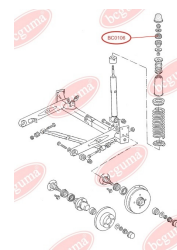

BC0104**APPLICABILITY:**

AUDI, SEAT, SKODA, VW

BC0105**BEARING RING, LOWER BUSHING**www.en.bcguma.ua/auto/BC0105

Part Number:	BC0105
GTIN-13:	4823101800067
Number of other manufacturers (OEMs):	811512333A
Weight, g:	42
Required amount:	2
Items in Package:	1
External diameter, mm:	48.0
Inner diameter, mm:	10.0
Thickness, mm:	32.0
Material:	Rubber
That installation:	Back
Party settings:	Left / Right

**APPLICABILITY:**

AUDI

BEARING RING, UPPER BUSHINGwww.en.bcguma.ua/auto/BC0106

Part Number:	BC0106
GTIN-13:	4823101800074
Number of other manufacturers (OEMs):	811512335A
Weight, g:	33
Required amount:	2
Items in Package:	1
External diameter, mm:	48.0
Inner diameter, mm:	10.0
Thickness, mm:	21.0
Material:	Rubber
That installation:	Back
Party settings:	Left / Right

**APPLICABILITY:**

AUDI

BC0106

BC0107**ANTHER OF BALL JOINT**www.en.bcguma.ua/auto/BC0107

Part Number:	BC0107
GTIN-13:	4823101800081
Number of other manufacturers (OEMs):	4D0407509G; 4D0407509J
Weight, g:	5
Required amount:	2
Items in Package:	1
External diameter, mm:	28.0
Inner diameter, mm:	14.0
Thickness, mm:	22.0
Material:	Rubber MBS
That installation:	Front
Party settings:	Left / Right