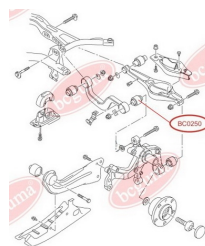

APPLICABILITY:

VW

BC0248

BC0249**CONTROL ARM-/TRAILING ARM BUSH**www.en.bcguma.ua/auto/BC0249

Part Number:	BC0249
GTIN-13:	4823101800616
Number of other manufacturers (OEMs):	1K0505311AB; 1K0505311AA; 1K0505171B; 1K0505171C; 1K0505173C; 1K0505371
Weight, g:	95
Required amount:	2
Items in Package:	1
External diameter, mm:	42.4
Inner diameter, mm:	12.0
Thickness, mm:	60.0
Material:	Rubber / metal
That installation:	Back
Party settings:	Left / Right

APPLICABILITY:

AUDI, SEAT, SKODA, VW

**CONTROL ARM-/TRAILING ARM BUSH**www.en.bcguma.ua/auto/BC0250

Part Number:	BC0250
GTIN-13:	4823101800623
Number of other manufacturers (OEMs):	5Q0505323C; 1K0505323N; 1K0505323H; 1K0505323G; 1K0505323D; 1K0505203A
Weight, g:	127
Required amount:	2
Items in Package:	1
External diameter, mm:	38.5
Inner diameter, mm:	14.0
Thickness, mm:	45.0
Material:	Rubber / metal
That installation:	Back
Party settings:	Left / Right

APPLICABILITY:

AUDI, SEAT, SKODA, VW

BC0250

BC0251**CONTROL ARM-/TRAILING ARM BUSH**

www.en.bcguma.ua/auto/BC0251

Part Number:	BC0251
GTIN-13:	4823101800630
Number of other manufacturers (OEMs):	5Q0505323C; 1K0505323N; 1K0505323H; 1K0505323G; 1K0505323D; 1K0505203A; 1K0505279A
Weight, g:	73
Required amount:	2
Items in Package:	1
External diameter, mm:	39.0
Inner diameter, mm:	12.0
Thickness, mm:	45.0
Material:	Rubber / metal
That installation:	Back Top
Party settings:	Left / Right