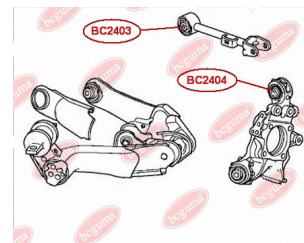

CONTROL ARM-/TRAILING ARM BUSH

www.en.bcguma.ua/auto/BC2404

Part Number:	BC2404
GTIN-13:	4823101805093
Number of other manufacturers (OEMs):	52350SEA000
Weight, g:	215
Required amount:	4
Items in Package:	1
External diameter, mm:	42.3
Inner diameter, mm:	12.0
Thickness, mm:	50.0
Material:	Metal / Rubber
That installation:	Back
Party settings:	Left / Right