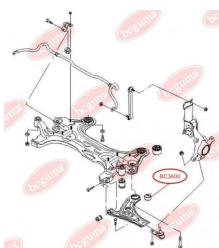

APPLICABILITY:

CHEVROLET, DAEWOO

BC3601