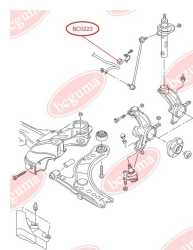

APPLICABILITY:

AUDI, SEAT, SKODA, VW

BC0223

STABILISER MOUNTING

www.en.bcguma.ua/auto/BC0223

Part Number:	BC0223
GTIN-13:	4823101800395
Number of other manufacturers (OEMs):	6Q0411314R; 6Q0411314N; 6Q0411314E
Weight, g:	30
Required amount:	2
Items in Package:	1
External diameter, mm:	33.0
Inner diameter, mm:	18.0
Thickness, mm:	36.0
Material:	Rubber
That installation:	Front
Party settings:	Left / Right