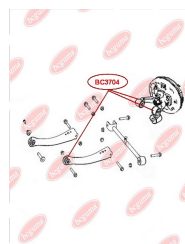

CONTROL ARM-/TRAILING ARM BUSH

www.en.bcguma.ua/auto/BC3704

Part Number:	BC3704
GTIN-13:	4823101804829
Number of other manufacturers (OEMs):	2911020001
Weight, g:	58
Required amount:	6
Items in Package:	1
External diameter, mm:	31.0
Inner diameter, mm:	12.0
Thickness, mm:	40.0
Material:	Rubber / metal
That installation:	Front
Party settings:	Left / Right