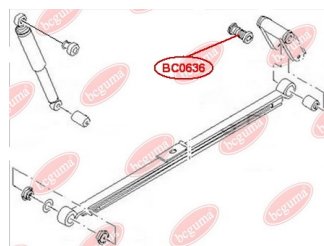

BC0635

CONTROL ARM-/TRAILING ARM BUSH

www.en.bcguma.ua/auto/BC0635

Part Number:	BC0635
GTIN-13:	4823101805338
Number of other manufacturers (OEMs):	1061659; 1061660; 1136072; 1317609; 1329730; 1136073; 1517403; 1448127; 1524422; 1502440; 1686184; 8M515500AB; 8M515500BB; AV615500CA; BP4K28C10B; BBM228C10; 31277305; 31212503; 31201356
Weight, g:	133
Required amount:	4
Items in Package:	1
External diameter, mm:	36.3
Inner diameter, mm:	12.2
Thickness, mm:	35.0
Material:	Metal / Rubber
That installation:	Back
Party settings:	Left / Right

APPLICABILITY:

FORD, MAZDA, VOLVO

LEAF SPRING BUSHING

www.en.bcguma.ua/auto/BC0636

Part Number:	BC0636
GTIN-13:	4823101805420
Number of other manufacturers (OEMs):	6C115A546AB; 1526483
Weight, g:	212
Required amount:	2
Items in Package:	1
External diameter, mm:	38.5
Inner diameter, mm:	14.2
Thickness, mm:	107.0
Material:	Metal / Rubber
That installation:	Back
Party settings:	Left / Right

APPLICABILITY:

FORD

BC0636