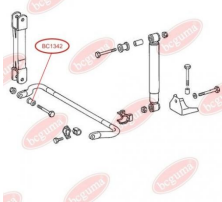

BC1342

ANTI-ROLL BAR BUSHING KIT

www.en.bcguma.ua/auto/BC1342

Part Number:	BC1342
GTIN-13:	4823101802726
Number of other manufacturers (OEMs):	A3183200073
Weight, g:	100
Required amount:	4
Items in Package:	1
External diameter, mm:	40.0
Inner diameter, mm:	17.0
Thickness, mm:	34.0
Material:	Rubber / metal
That installation:	Back Front
Party settings:	Left / Right

APPLICABILITY:

MERCEDES-BENZ

BC1343

ANTI-ROLL BAR BUSHING KIT

www.en.bcguma.ua/auto/BC1343

Part Number:	BC1343
GTIN-13:	4823101802733
Number of other manufacturers (OEMs):	A9013230185
Weight, g:	28
Required amount:	2
Items in Package:	1
External diameter, mm:	-
Inner diameter, mm:	21.0
Thickness, mm:	30.0
Material:	Rubber
That installation:	Front
Party settings:	Left / Right