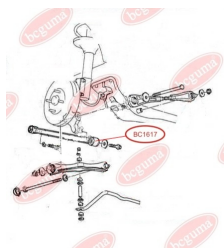

APPLICABILITY:

MAZDA

BC1621**ANTI-ROLL BAR BUSHING KIT**www.en.bcguma.ua/auto/BC1621

Part Number:	BC1621
GTIN-13:	4823101803709
Number of other manufacturers (OEMs):	G03034156
Weight, g:	28
Required amount:	2
Items in Package:	1
External diameter, mm:	31.0
Inner diameter, mm:	16.5
Thickness, mm:	38.5
Material:	Rubber
That installation:	Back
Party settings:	Left / Right