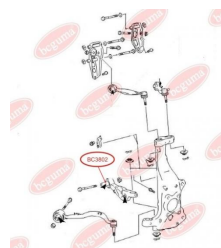

APPLICABILITY:

LEXUS

BC3802