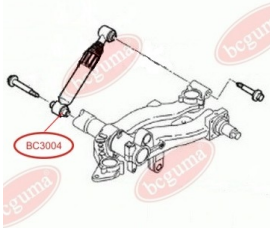

BC3004

BUSHING, SHOCK ABSORBER

www.en.bcguma.ua/auto/BC3004

Part Number:	BC3004
GTIN-13:	4823101804461
Number of other manufacturers (OEMs):	5206Y3; 5206R5; 5206T8; 5206V8; 5206Q5; 5206R6
Weight, g:	95
Required amount:	2
Items in Package:	1
External diameter, mm:	33.5
Inner diameter, mm:	14.0
Thickness, mm:	62.0
Material:	Rubber / metal
That installation:	Back
Party settings:	Left / Right

APPLICABILITY:

BMW, CITROËN, MAZDA, PEUGEOT