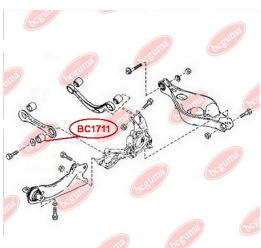

BC1711

CONTROL ARM-/TRAILING ARM BUSH

www.en.bcguma.ua/auto/BC1711

Part Number:	BC1711
GTIN-13:	4823101803846
Number of other manufacturers (OEMs):	GS1D28500A
Weight, g:	271
Required amount:	2
Items in Package:	1
External diameter, mm:	40.2
Inner diameter, mm:	12.2
Thickness, mm:	51.5
Material:	Metal / Rubber
That installation:	Back
Party settings:	Left / Right

APPLICABILITY:

MAZDA

CONTROL ARM-/TRAILING ARM BUSH

www.en.bcguma.ua/auto/BC1712

Part Number:	BC1712
GTIN-13:	4823101803853
Number of other manufacturers (OEMs):	GS1D28500A
Weight, g:	220
Required amount:	2
Items in Package:	1
External diameter, mm:	40.2
Inner diameter, mm:	14.2
Thickness, mm:	45.0
Material:	Metal / Rubber
That installation:	Back
Party settings:	Left / Right

APPLICABILITY:

MAZDA

BC1712