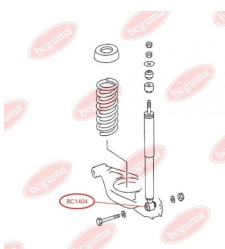

BC1403

ANTHER OF STABILIZER MOUNTING

www.en.bcguma.ua/auto/BC1403

Part Number:	BC1403
GTIN-13:	4823101804331
Number of other manufacturers (OEMs):	A6393230292
Weight, g:	6
Required amount:	4
Items in Package:	1
External diameter, mm:	22.0
Inner diameter, mm:	43.0
Thickness, mm:	27.0
Material:	Rubber
That installation:	Front
Party settings:	Left / Right

APPLICABILITY:

MERCEDES-BENZ

SHOCK ABSORBER BUSH

www.en.bcguma.ua/auto/BC1404

Part Number:	BC1404
GTIN-13:	4823101803181
Number of other manufacturers (OEMs):	A1243201031; A2013260800; A2013261000; A2013261500; A2013261600; A1243202031; A1243200931; A1243200531; A1243200431; A1243200231; A1243200031; A2013261900
Weight, g:	56
Required amount:	2
Items in Package:	1
External diameter, mm:	16.0
Inner diameter, mm:	10.0
Thickness, mm:	40.0
Material:	Rubber / metal
That installation:	Back
Party settings:	Left / Right

APPLICABILITY:

MERCEDES-BENZ

BC1404