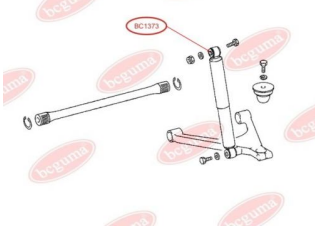

BC1373

SHOCK ABSORBER BUSH

www.en.bcguma.ua/auto/BC1373

Part Number:	BC1373
GTIN-13:	4823101803068
Number of other manufacturers (OEMs):	A6313201330; A6313201630
Weight, g:	30
Required amount:	2
Items in Package:	1
External diameter, mm:	34.0
Inner diameter, mm:	15.0
Thickness, mm:	38.0
Material:	Rubber
That installation:	Front
Party settings:	Left / Right

APPLICABILITY:

MERCEDES-BENZ

BC1374

SHOCK ABSORBER BUSH

www.en.bcguma.ua/auto/BC1374

Part Number:	BC1374
GTIN-13:	4823101803075
Number of other manufacturers (OEMs):	A6313201330; A6313201630
Weight, g:	21
Required amount:	2
Items in Package:	1
External diameter, mm:	32.0
Inner diameter, mm:	15.0
Thickness, mm:	32.0
Material:	Rubber
That installation:	Front
Party settings:	Left / Right

APPLICABILITY:

MERCEDES-BENZ