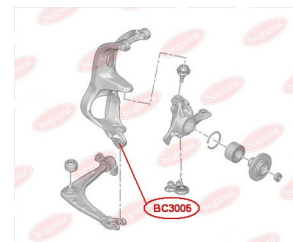

APPLICABILITY:

CITROËN, PEUGEOT

BC3005