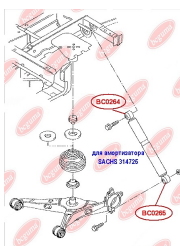

SHOCK ABSORBER BUSH, UPPER

www.en.bcguma.ua/auto/BC0264

Part Number:	BC0264
GTIN-13:	4823101800739
Number of other manufacturers (OEMs):	7H0513029F
Weight, g:	71
Required amount:	2
Items in Package:	1
External diameter, mm:	34.2
Inner diameter, mm:	12.0
Thickness, mm:	40.0
Material:	Rubber / metal
That installation:	Back
Party settings:	Left / Right

BC0264