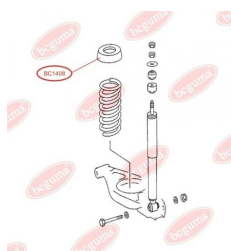

APPLICABILITY:

MERCEDES-BENZ