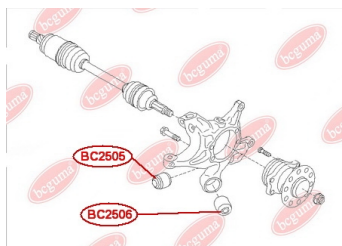

BC2505

CONTROL ARM-/TRAILING ARM BUSH

www.en.bcguma.ua/auto/BC2505

Part Number:	BC2505
GTIN-13:	4823101805703
Number of other manufacturers (OEMs):	20257XA000
Weight, g:	117
Required amount:	2
Items in Package:	1
External diameter, mm:	40.4
Inner diameter, mm:	12.2
Thickness, mm:	50.0
Material:	Metal / Rubber
That installation:	Back
Party settings:	Left / Right

APPLICABILITY:

SUBARU

CONTROL ARM-/TRAILING ARM BUSH

www.en.bcguma.ua/auto/BC2506

Part Number:	BC2506
GTIN-13:	4823101805826
Number of other manufacturers (OEMs):	20254XA00A
Weight, g:	164
Required amount:	4
Items in Package:	1
External diameter, mm:	40.5
Inner diameter, mm:	12.2
Thickness, mm:	48.0
Material:	Metal / Rubber
That installation:	Back
Party settings:	Left / Right

APPLICABILITY:

SUBARU

BC2506