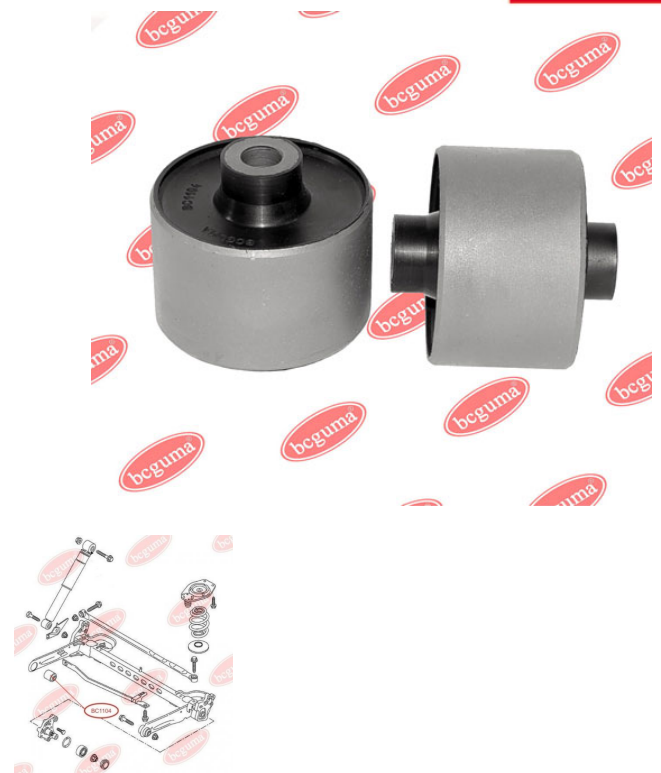

APPLICABILITY:

NISSAN, OPEL, RENAULT, VAUXHALL

BC1104