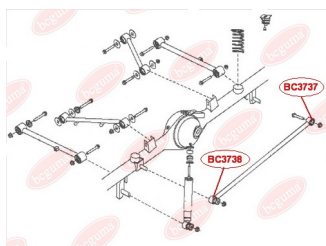

BC3737

CONTROL ARM-/TRAILING ARM BUSH

www.en.bcguma.ua/auto/BC3737

Part Number:	BC3737
GTIN-13:	4823101806595
Number of other manufacturers (OEMs):	2917533K00
Weight, g:	163
Required amount:	1
Items in Package:	1
External diameter, mm:	38.0
Inner diameter, mm:	16.0
Thickness, mm:	55.0
Material:	Rubber / metal
That installation:	Back
Party settings:	Right

APPLICABILITY:

GREAT WALL

RUBBER BUFFER, SUSPENSION

www.en.bcguma.ua/auto/BC3740

Part Number:	BC3740
GTIN-13:	4823101806601
Number of other manufacturers (OEMs):	B112901027
Weight, g:	120
Required amount:	2
Items in Package:	1
External diameter, mm:	53.0
Inner diameter, mm:	22.0
Thickness, mm:	75.0
Material:	Rubber
That installation:	Front
Party settings:	Left / Right

BC3740

APPLICABILITY:

CHERY