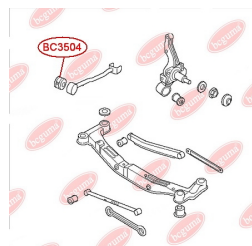

APPLICABILITY:

HYUNDAI, KIA

BC3504