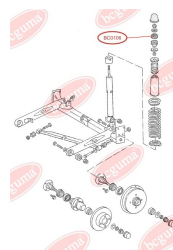

**APPLICABILITY:**

AUDI, SEAT, SKODA, VW

BC0104

BC0105**BEARING RING, LOWER BUSHING**www.en.bcguma.ua/auto/BC0105

Part Number:	BC0105
GTIN-13:	4823101800067
Number of other manufacturers (OEMs):	811512333A
Weight, g:	42
Required amount:	2
Items in Package:	1
External diameter, mm:	48.0
Inner diameter, mm:	10.0
Thickness, mm:	32.0
Material:	Rubber
That installation:	Back
Party settings:	Left / Right

**APPLICABILITY:**

AUDI

BEARING RING, UPPER BUSHINGwww.en.bcguma.ua/auto/BC0106

Part Number:	BC0106
GTIN-13:	4823101800074
Number of other manufacturers (OEMs):	811512335A
Weight, g:	33
Required amount:	2
Items in Package:	1
External diameter, mm:	48.0
Inner diameter, mm:	10.0
Thickness, mm:	21.0
Material:	Rubber
That installation:	Back
Party settings:	Left / Right

**APPLICABILITY:**

AUDI

BC0106

BC0107**ANTHER OF BALL JOINT**www.en.bcguma.ua/auto/BC0107

Part Number:	BC0107
GTIN-13:	4823101800081
Number of other manufacturers (OEMs):	4D0407509G; 4D0407509J
Weight, g:	5
Required amount:	2
Items in Package:	1
External diameter, mm:	28.0
Inner diameter, mm:	14.0
Thickness, mm:	22.0
Material:	Rubber MBS
That installation:	Front
Party settings:	Left / Right