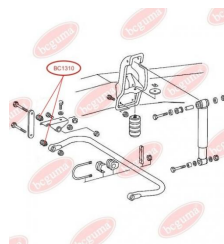

BC1308

BUSHING, LEAF SPRING

www.en.bcguma.ua/auto/BC1308

Part Number:	BC1308
GTIN-13:	4823101802368
Number of other manufacturers (OEMs):	A6703200344
Weight, g:	374
Required amount:	2
Items in Package:	1
External diameter, mm:	58.0
Inner diameter, mm:	36.0
Thickness, mm:	86.5
Material:	Rubber / metal
That installation:	Back
Party settings:	Behind

APPLICABILITY:

DAF, DEUTZ-FAHR, FENDT, INTERNATIONAL HARV., IVECO, KRAMER, MAGIRUS-DEUTZ, MAN, MERCEDES-BENZ

ANTI-ROLL BAR BUSHING KIT

www.en.bcguma.ua/auto/BC1310

Part Number:	BC1310
GTIN-13:	4823101802375
Number of other manufacturers (OEMs):	A3093200073; A3143260153; A3143260481
Weight, g:	41
Required amount:	-
Items in Package:	1
External diameter, mm:	30.0
Inner diameter, mm:	12.0
Thickness, mm:	30.0
Material:	Rubber / metal
That installation:	Back Front
Party settings:	Left / Right

APPLICABILITY:

MERCEDES-BENZ

BC1310