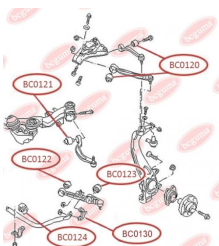

APPLICABILITY:

AUDI

ROD ASSEMBLY BUSHwww.en.bcguma.ua/auto/BC0102

Part Number:	BC0102
GTIN-13:	4823101800036
Number of other manufacturers (OEMs):	4A0419802A; 4A0419801A
Weight, g:	52
Required amount:	2
Items in Package:	1
External diameter, mm:	29.0
Inner diameter, mm:	12.0
Thickness, mm:	28.0
Material:	Rubber / metal
That installation:	Front
Party settings:	Left / Right

APPLICABILITY:

AUDI, SAAB, SEAT, SKODA, VW

BC0120

BC0123**CONTROL ARM-/TRAILING ARM BUSH**www.en.bcguma.ua/auto/BC0123

Part Number:	BC0123
GTIN-13:	4823101805772
Number of other manufacturers (OEMs):	8E0407181B; 8E0407181C; 8E0407181D
Weight, g:	182
Required amount:	2
Items in Package:	1
External diameter, mm:	40.5
Inner diameter, mm:	12.2
Thickness, mm:	37.0
Material:	Metal / Rubber
That installation:	Front
Party settings:	Left / Right

APPLICABILITY:

AUDI, SEAT, SKODA, VW

**CONTROL ARM-/TRAILING ARM BUSH**www.en.bcguma.ua/auto/BC0125

Part Number:	BC0125
GTIN-13:	4823101805871
Number of other manufacturers (OEMs):	8E0501541S; 8E0501541Q; 8E0501541J
Weight, g:	191
Required amount:	4
Items in Package:	1
External diameter, mm:	36.4
Inner diameter, mm:	12.2
Thickness, mm:	46.5
Material:	Metal / Rubber
That installation:	Back
Party settings:	Left / Right

APPLICABILITY:

AUDI, SEAT

BC0125

BC0126**CONTROL ARM-/TRAILING ARM BUSH**

www.en.bcguma.ua/auto/BC0126

Part Number:	BC0126
GTIN-13:	4823101806137
Number of other manufacturers (OEMs):	8E0505311T; 8E0505312T; 8E0505311S; 8E0505312S; 8E0505203C; 8E0505203D; 8E0505311AC; 8E0505312AC
Weight, g:	250
Required amount:	2
Items in Package:	1
External diameter, mm:	43.8
Inner diameter, mm:	12.2
Thickness, mm:	60.0
Material:	Rubber / metal
That installation:	Back
Party settings:	Left / Right