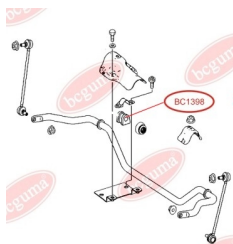

BC1398

STABILISER MOUNTING

www.en.bcguma.ua/auto/BC1398

Part Number:	BC1398
GTIN-13:	4823101803129
Number of other manufacturers (OEMs):	A6393231285; A6393231985; A6393230585
Weight, g:	81
Required amount:	2
Items in Package:	1
External diameter, mm:	43.0
Inner diameter, mm:	24.0
Thickness, mm:	54.0
Material:	Rubber
That installation:	Front
Party settings:	Left / Right

APPLICABILITY:

MERCEDES-BENZ

STABILISER MOUNTING WITH ANOTHER (BC1398 - 1PC., BC1403 - 2PC.)

www.en.bcguma.ua/auto/BC13981

Part Number:	BC13981
GTIN-13:	4823101803136
Number of other manufacturers (OEMs):	A6393231985; A6393230585; A6393231285; A6393230292
Weight, g:	93
Required amount:	2
Items in Package:	1
External diameter, mm:	43.0
Inner diameter, mm:	24.0
Thickness, mm:	-
Material:	Rubber
That installation:	Front
Party settings:	Left / Right

APPLICABILITY:

MERCEDES-BENZ

BC13981