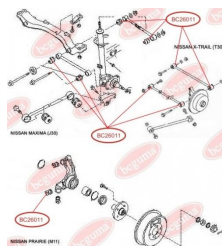

APPLICABILITY:

NISSAN

BC26011