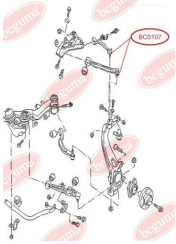

**APPLICABILITY:**

AUDI, SEAT, SKODA, VW

BC0104

BC0105**BEARING RING, LOWER BUSHING**www.en.bcguma.ua/auto/BC0105

Part Number:	BC0105
GTIN-13:	4823101800067
Number of other manufacturers (OEMs):	811512333A
Weight, g:	42
Required amount:	2
Items in Package:	1
External diameter, mm:	48.0
Inner diameter, mm:	10.0
Thickness, mm:	32.0
Material:	Rubber
That installation:	Back
Party settings:	Left / Right

**APPLICABILITY:**

AUDI

BEARING RING, UPPER BUSHINGwww.en.bcguma.ua/auto/BC0106

Part Number:	BC0106
GTIN-13:	4823101800074
Number of other manufacturers (OEMs):	811512335A
Weight, g:	33
Required amount:	2
Items in Package:	1
External diameter, mm:	48.0
Inner diameter, mm:	10.0
Thickness, mm:	21.0
Material:	Rubber
That installation:	Back
Party settings:	Left / Right

**APPLICABILITY:**

AUDI

BC0106

BC0107**ANTHER OF BALL JOINT**www.en.bcguma.ua/auto/BC0107

Part Number:	BC0107
GTIN-13:	4823101800081
Number of other manufacturers (OEMs):	4D0407509G; 4D0407509J
Weight, g:	5
Required amount:	2
Items in Package:	1
External diameter, mm:	28.0
Inner diameter, mm:	14.0
Thickness, mm:	22.0
Material:	Rubber MBS
That installation:	Front
Party settings:	Left / Right

APPLICABILITY:

AUDI, SEAT, SKODA, VW

BC0108**ANTHER OF BALL JOINT**www.en.bcguma.ua/auto/BC0108

Part Number:	BC0108
GTIN-13:	4823101800098
Number of other manufacturers (OEMs):	86VB3395A2E; 6154161
Weight, g:	10
Required amount:	2
Items in Package:	1
External diameter, mm:	41.0
Inner diameter, mm:	16.0
Thickness, mm:	27.0
Material:	Rubber MBS
That installation:	Front
Party settings:	Left / Right