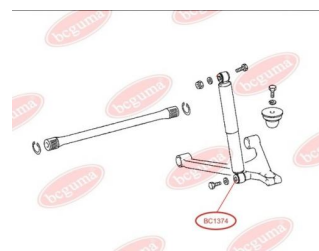

**APPLICABILITY:**

MERCEDES-BENZ

BC1394**BUSH, SPRING CARRIER, UNIVERSAL**www.en.bcguma.ua/auto/BC1394

Part Number:	BC1394
GTIN-13:	4823101803082
Number of other manufacturers (OEMs):	A3183220250; A6673220350; A6673220650
Weight, g:	224
Required amount:	2
Items in Package:	1
External diameter, mm:	45.0
Inner diameter, mm:	22.5
Thickness, mm:	84.0
Material:	Rubber / metal
That installation:	Front
Party settings:	Left / Right