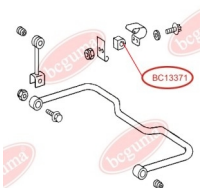

BC13371

ANTI-ROLL BAR BUSHING KIT

www.en.bcguma.ua/auto/BC13371

Part Number:	BC13371
GTIN-13:	4823101802665
Number of other manufacturers (OEMs):	05128604AA; A9013260181
Weight, g:	21
Required amount:	2
Items in Package:	1
External diameter, mm:	35.0
Inner diameter, mm:	27.0
Thickness, mm:	38.0
Material:	Rubber
That installation:	Back
Party settings:	Left / Right