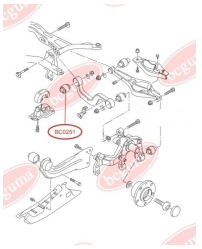

APPLICABILITY:

VW

BC0248

BC0249**CONTROL ARM-/TRAILING ARM BUSH**www.en.bcguma.ua/auto/BC0249

Part Number:	BC0249
GTIN-13:	4823101800616
Number of other manufacturers (OEMs):	1K0505311AB; 1K0505311AA; 1K0505171B; 1K0505171C; 1K0505173C; 1K0505371
Weight, g:	95
Required amount:	2
Items in Package:	1
External diameter, mm:	42.4
Inner diameter, mm:	12.0
Thickness, mm:	60.0
Material:	Rubber / metal
That installation:	Back
Party settings:	Left / Right

APPLICABILITY:

AUDI, SEAT, SKODA, VW

**CONTROL ARM-/TRAILING ARM BUSH**www.en.bcguma.ua/auto/BC0250

Part Number:	BC0250
GTIN-13:	4823101800623
Number of other manufacturers (OEMs):	5Q0505323C; 1K0505323N; 1K0505323H; 1K0505323G; 1K0505323D; 1K0505203A
Weight, g:	127
Required amount:	2
Items in Package:	1
External diameter, mm:	38.5
Inner diameter, mm:	14.0
Thickness, mm:	45.0
Material:	Rubber / metal
That installation:	Back
Party settings:	Left / Right

APPLICABILITY:

AUDI, SEAT, SKODA, VW

BC0250

BC0251**CONTROL ARM-/TRAILING ARM BUSH**

www.en.bcguma.ua/auto/BC0251

Part Number:	BC0251
GTIN-13:	4823101800630
Number of other manufacturers (OEMs):	5Q0505323C; 1K0505323N; 1K0505323H; 1K0505323G; 1K0505323D; 1K0505203A; 1K0505279A
Weight, g:	73
Required amount:	2
Items in Package:	1
External diameter, mm:	39.0
Inner diameter, mm:	12.0
Thickness, mm:	45.0
Material:	Rubber / metal
That installation:	Back Top
Party settings:	Left / Right