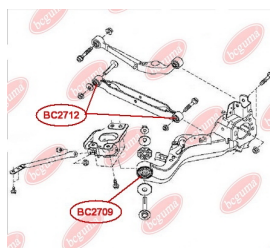

APPLICABILITY:

NISSAN

BC2712