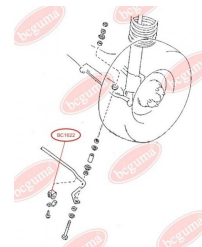

APPLICABILITY:

MAZDA