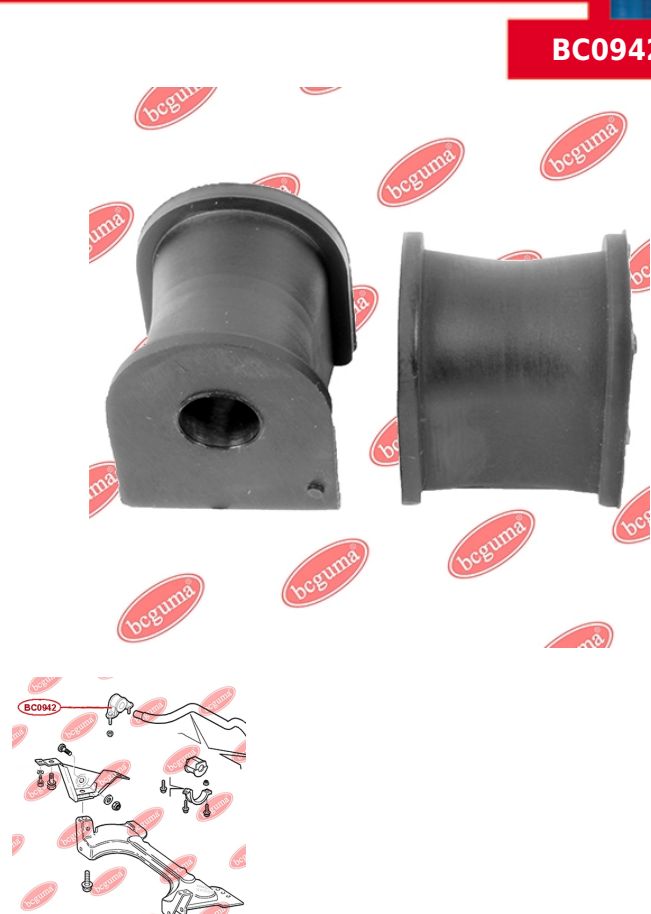

APPLICABILITY:

FIAT