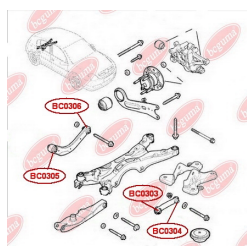

TRACK CONTROL ARM BUSH

www.en.bcguma.ua/auto/BC0306

Part Number:	BC0306
GTIN-13:	4823101800807
Number of other manufacturers (OEMs):	0423008; 0423033; 13204115; 13105744
Weight, g:	184
Required amount:	2
Items in Package:	1
External diameter, mm:	35.0
Inner diameter, mm:	12.0
Thickness, mm:	51.0
Material:	Metal / Rubber
That installation:	Back
Party settings:	Left / Right