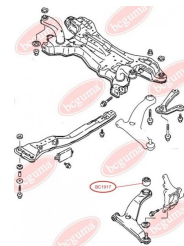

APPLICABILITY:

MITSUBISHI

BC1917