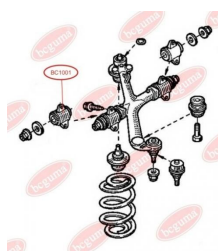

CONTROL ARM-/TRAILING ARM BUSH

www.en.bcguma.ua/auto/BC1001

Part Number:	BC1001
GTIN-13:	4823101801989
Number of other manufacturers (OEMs):	7700302115; 7700302116; 4500091; 5445000QAA; 09160391; 9160391
Weight, g:	194
Required amount:	2
Items in Package:	1
External diameter, mm:	49.0
Inner diameter, mm:	22.0
Thickness, mm:	60.0
Material:	Rubber / metal
That installation:	Front
Party settings:	Left / Right

BC1001