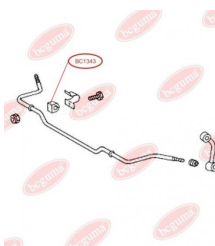

APPLICABILITY:

MERCEDES-BENZ