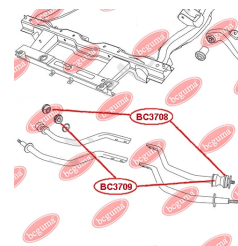

APPLICABILITY:

CHERY

BC3708