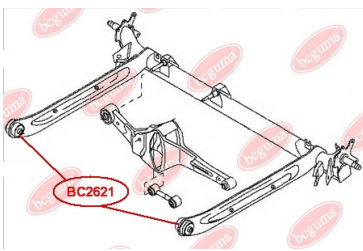

APPLICABILITY:

NISSAN

BC2621**HUB CARRIER BUSHING**
www.en.bcguma.ua/auto/BC2621

Part Number:	BC2621
GTIN-13:	4823101805345
Number of other manufacturers (OEMs):	5504531U00; 550450M000; 550452J000
Weight, g:	295
Required amount:	2
Items in Package:	1
External diameter, mm:	60.2
Inner diameter, mm:	12.2
Thickness, mm:	60.0
Material:	Metal / Rubber
That installation:	Back
Party settings:	Left / Right