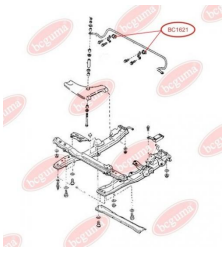

APPLICABILITY:

MAZDA

BC1621**ANTI-ROLL BAR BUSHING KIT**www.en.bcguma.ua/auto/BC1621

Part Number:	BC1621
GTIN-13:	4823101803709
Number of other manufacturers (OEMs):	G03034156
Weight, g:	28
Required amount:	2
Items in Package:	1
External diameter, mm:	31.0
Inner diameter, mm:	16.5
Thickness, mm:	38.5
Material:	Rubber
That installation:	Back
Party settings:	Left / Right