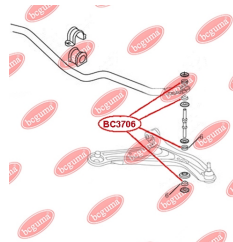

BC3705

CONTROL ARM-/TRAILING ARM BUSH

www.en.bcguma.ua/auto/BC3705

Part Number:	BC3705
GTIN-13:	4823101805291
Number of other manufacturers (OEMs):	T112909080
Weight, g:	288
Required amount:	2
Items in Package:	1
External diameter, mm:	60.5
Inner diameter, mm:	14.2
Thickness, mm:	60.0
Material:	Metal / Rubber
That installation:	Front
Party settings:	Left / Right

APPLICABILITY:

CHERY, TOYOTA

LINK STABILIZER BUSH

www.en.bcguma.ua/auto/BC3706

Part Number:	BC3706
GTIN-13:	4823101806342
Number of other manufacturers (OEMs):	1014001672
Weight, g:	5
Required amount:	8
Items in Package:	1
External diameter, mm:	25.0
Inner diameter, mm:	9.0
Thickness, mm:	12.0
Material:	Rubber
That installation:	Front
Party settings:	Left / Right

APPLICABILITY:

GEELY

BC3706