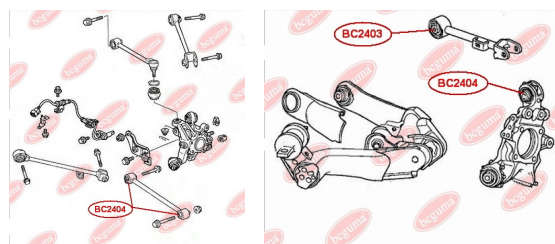

CONTROL ARM-/TRAILING ARM BUSH

www.en.bcguma.ua/auto/BC2404

Part Number:	BC2404
GTIN-13:	4823101805093
Number of other manufacturers (OEMs):	52350SEA000
Weight, g:	215
Required amount:	4
Items in Package:	1
External diameter, mm:	42.3
Inner diameter, mm:	12.0
Thickness, mm:	50.0
Material:	Metal / Rubber
That installation:	Back
Party settings:	Left / Right