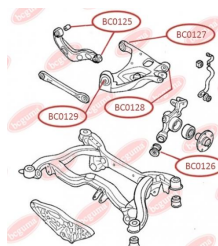

APPLICABILITY:

AUDI, SAAB, SEAT, SKODA, VW

BC0120

BC0123**CONTROL ARM-/TRAILING ARM BUSH**www.en.bcguma.ua/auto/BC0123

Part Number:	BC0123
GTIN-13:	4823101805772
Number of other manufacturers (OEMs):	8E0407181B; 8E0407181C; 8E0407181D
Weight, g:	182
Required amount:	2
Items in Package:	1
External diameter, mm:	40.5
Inner diameter, mm:	12.2
Thickness, mm:	37.0
Material:	Metal / Rubber
That installation:	Front
Party settings:	Left / Right

APPLICABILITY:

AUDI, SEAT, SKODA, VW

**CONTROL ARM-/TRAILING ARM BUSH**www.en.bcguma.ua/auto/BC0125

Part Number:	BC0125
GTIN-13:	4823101805871
Number of other manufacturers (OEMs):	8E0501541S; 8E0501541Q; 8E0501541J
Weight, g:	191
Required amount:	4
Items in Package:	1
External diameter, mm:	36.4
Inner diameter, mm:	12.2
Thickness, mm:	46.5
Material:	Metal / Rubber
That installation:	Back
Party settings:	Left / Right

APPLICABILITY:

AUDI, SEAT

BC0125

BC0126**CONTROL ARM-/TRAILING ARM BUSH**

www.en.bcguma.ua/auto/BC0126

Part Number:	BC0126
GTIN-13:	4823101806137
Number of other manufacturers (OEMs):	8E0505311T; 8E0505312T; 8E0505311S; 8E0505312S; 8E0505203C; 8E0505203D; 8E0505311AC; 8E0505312AC
Weight, g:	250
Required amount:	2
Items in Package:	1
External diameter, mm:	43.8
Inner diameter, mm:	12.2
Thickness, mm:	60.0
Material:	Rubber / metal
That installation:	Back
Party settings:	Left / Right

APPLICABILITY:

AUDI, SEAT

CONTROL ARM-/TRAILING ARM BUSH

www.en.bcguma.ua/auto/BC0127

Part Number:	BC0127
GTIN-13:	4823101806526
Number of other manufacturers (OEMs):	8E0505171J; 8E0505311T; 8E0505311S; 8E0505312S; 8E0505311AC; 8E0505312AC; 8E0505312T
Weight, g:	236
Required amount:	2
Items in Package:	1
External diameter, mm:	47.0
Inner diameter, mm:	12.0
Thickness, mm:	50.0
Material:	Rubber / metal
That installation:	Back
Party settings:	Left / Right