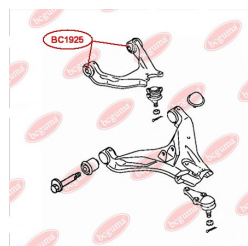

BC1924

CONTROL ARM-/TRAILING ARM BUSH

www.en.bcguma.ua/auto/BC1924

Part Number:	BC1924
GTIN-13:	4823101805062
Number of other manufacturers (OEMs):	MR491345; MR491347; MN101087; 30818096; 56210CG025
Weight, g:	128
Required amount:	4
Items in Package:	1
External diameter, mm:	36.2
Inner diameter, mm:	12.0
Thickness, mm:	44.5
Material:	Metal / Rubber
That installation:	Back
Party settings:	Left / Right

APPLICABILITY:

MITSUBISHI, PROTON, VOLVO

CONTROL ARM-/TRAILING ARM BUSH

www.en.bcguma.ua/auto/BC1925

Part Number:	BC1925
GTIN-13:	4823101805369
Number of other manufacturers (OEMs):	4010A013; 4010A014; 4010A103; 4010A104
Weight, g:	204
Required amount:	4
Items in Package:	1
External diameter, mm:	47.0
Inner diameter, mm:	14.2
Thickness, mm:	52.0
Material:	Metal / Rubber
That installation:	Front
Party settings:	Left / Right

APPLICABILITY:

MITSUBISHI, NISSAN

BC1925