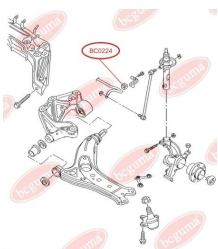

BC0221**APPLICABILITY:**

AUDI, SEAT, SKODA, VW

BC0222**STABILISER MOUNTING**www.en.bcguma.ua/auto/BC0222

Part Number:	BC0222
GTIN-13:	4823101800388
Number of other manufacturers (OEMs):	6Q0411314Q; 6Q0411314M
Weight, g:	31
Required amount:	2
Items in Package:	1
External diameter, mm:	33.0
Inner diameter, mm:	17.0
Thickness, mm:	36.0
Material:	Rubber
That installation:	Front
Party settings:	Left / Right

APPLICABILITY:

AUDI, SEAT, SKODA, VW

BC0223**STABILISER MOUNTING**www.en.bcguma.ua/auto/BC0223

Part Number:	BC0223
GTIN-13:	4823101800395
Number of other manufacturers (OEMs):	6Q0411314R; 6Q0411314N; 6Q0411314E
Weight, g:	30
Required amount:	2
Items in Package:	1
External diameter, mm:	33.0
Inner diameter, mm:	18.0
Thickness, mm:	36.0
Material:	Rubber
That installation:	Front
Party settings:	Left / Right

**APPLICABILITY:**

AUDI, SEAT, SKODA, VW

BC0224**STABILISER MOUNTING**www.en.bcguma.ua/auto/BC0224

Part Number:	BC0224
GTIN-13:	4823101800401
Number of other manufacturers (OEMs):	6Q0411314F
Weight, g:	28
Required amount:	2
Items in Package:	1
External diameter, mm:	33.0
Inner diameter, mm:	19.8
Thickness, mm:	36.0
Material:	Rubber
That installation:	Front
Party settings:	Left / Right