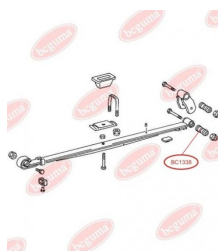

APPLICABILITY:

MERCEDES-BENZ

BC1338