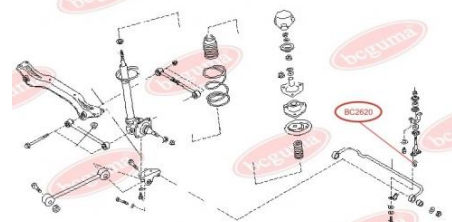

APPLICABILITY:

NISSAN

BC2621**HUB CARRIER BUSHING**
www.en.bcguma.ua/auto/BC2621

Part Number:	BC2621
GTIN-13:	4823101805345
Number of other manufacturers (OEMs):	5504531U00; 550450M000; 550452J000
Weight, g:	295
Required amount:	2
Items in Package:	1
External diameter, mm:	60.2
Inner diameter, mm:	12.2
Thickness, mm:	60.0
Material:	Metal / Rubber
That installation:	Back
Party settings:	Left / Right