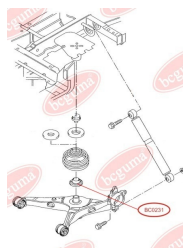

APPLICABILITY:

VW

BC0231