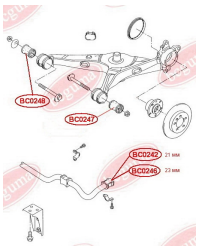

BC0247

CONTROL ARM-/TRAILING ARM BUSH, REINFORCED "BAD ROADS"

www.en.bcguma.ua/auto/BC0247

Part Number:	BC0247
GTIN-13:	4823101800593
Number of other manufacturers (OEMs):	7H0501131A
Weight, g:	370
Required amount:	2
Items in Package:	1
External diameter, mm:	60.0
Inner diameter, mm:	14.0
Thickness, mm:	75.0
Material:	Rubber / metal
That installation:	Back
Party settings:	Left / Right

APPLICABILITY:

VW

CONTROL ARM-/TRAILING ARM BUSH

www.en.bcguma.ua/auto/BC0248

Part Number:	BC0248
GTIN-13:	4823101800609
Number of other manufacturers (OEMs):	7H0501132A
Weight, g:	409
Required amount:	2
Items in Package:	1
External diameter, mm:	60.0
Inner diameter, mm:	14.0
Thickness, mm:	75.0
Material:	Rubber / metal
That installation:	Back
Party settings:	Left / Right

APPLICABILITY:

VW

BC0248