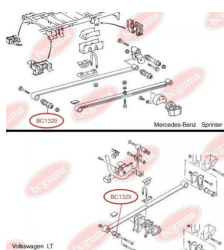

BC1329

BUSHING, LEAF SPRING

www.en.bcguma.ua/auto/BC1329

Part Number:	BC1329
GTIN-13:	4823101802566
Number of other manufacturers (OEMs):	2D0511171; A9013240150
Weight, g:	159
Required amount:	2
Items in Package:	1
External diameter, mm:	32.2
Inner diameter, mm:	12.1
Thickness, mm:	80.0
Material:	Rubber / metal
That installation:	Back Front
Party settings:	Left / Right

APPLICABILITY:

MERCEDES-BENZ, VW

BC1330

BUSHING, LEAF SPRING

www.en.bcguma.ua/auto/BC1330

Part Number:	BC1330
GTIN-13:	4823101802573
Number of other manufacturers (OEMs):	A9013240250; A9013240350; 2D0511171C; 2D0511171B; 05118732AA; 5118732AA
Weight, g:	336
Required amount:	4
Items in Package:	1
External diameter, mm:	50.4
Inner diameter, mm:	12.1
Thickness, mm:	80.0
Material:	Rubber / metal
That installation:	Back
Party settings:	Left / Right

APPLICABILITY:

MERCEDES-BENZ, VW