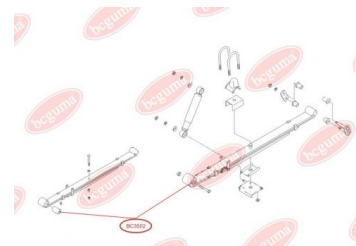

APPLICABILITY:

HYUNDAI, KIA

BC3502