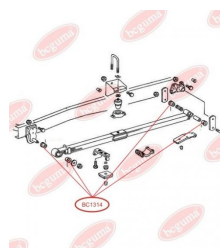

**APPLICABILITY:**

MERCEDES-BENZ

BC1315**ANTI-ROLL BAR BUSHING KIT**www.en.bcguma.ua/auto/BC1315

Part Number:	BC1315
GTIN-13:	4823101802429
Number of other manufacturers (OEMs):	A6673200073
Weight, g:	74
Required amount:	2
Items in Package:	1
External diameter, mm:	32.5
Inner diameter, mm:	12.0
Thickness, mm:	36.0
Material:	Rubber / metal
That installation:	Back
Party settings:	Left / Right