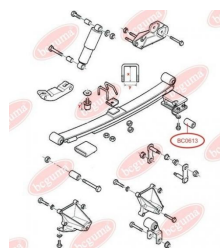

BC0612

BUSHING, LEAF SPRING

www.en.bcguma.ua/auto/BC0612

Part Number:	BC0612
GTIN-13:	4823101801088
Number of other manufacturers (OEMs):	95VB5781AA; 7328510
Weight, g:	370
Required amount:	2
Items in Package:	1
External diameter, mm:	57.0
Inner diameter, mm:	18.0
Thickness, mm:	72.0
Material:	Rubber / metal
That installation:	Back
Party settings:	Left / Right

APPLICABILITY:

FORD

BUSHING, LEAF SPRING

www.en.bcguma.ua/auto/BC0613

Part Number:	BC0613
GTIN-13:	4823101801095
Number of other manufacturers (OEMs):	92VB5719AA; 6197146
Weight, g:	342
Required amount:	2
Items in Package:	1
External diameter, mm:	50.0
Inner diameter, mm:	16.0
Thickness, mm:	82.0
Material:	Rubber / metal
That installation:	Back
Party settings:	Left / Right

APPLICABILITY:

FORD

BC0613