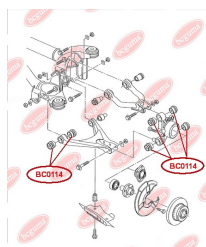

APPLICABILITY:

AUDI, VW

BC0114