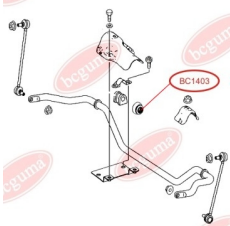

BC1403

ANTHER OF STABILIZER MOUNTING

www.en.bcguma.ua/auto/BC1403

Part Number:	BC1403
GTIN-13:	4823101804331
Number of other manufacturers (OEMs):	A6393230292
Weight, g:	6
Required amount:	4
Items in Package:	1
External diameter, mm:	22.0
Inner diameter, mm:	43.0
Thickness, mm:	27.0
Material:	Rubber
That installation:	Front
Party settings:	Left / Right