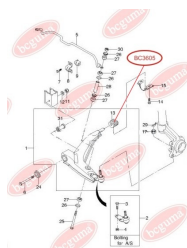

BC3604

STABILISER MOUNTING

www.en.bcguma.ua/auto/BC3604

Part Number:	BC3604
GTIN-13:	4823101804713
Number of other manufacturers (OEMs):	2875013; 0350153; 1603148; 1603150
Weight, g:	14
Required amount:	4
Items in Package:	1
External diameter, mm:	30.0
Inner diameter, mm:	8.0
Thickness, mm:	20.0
Material:	Rubber
That installation:	Front
Party settings:	Left / Right

APPLICABILITY:

ALFA ROMEO, BEDFORD, DAEWOO, HONDA, MERCEDES-BENZ, OPEL, SAAB, VAUXHALL

CONTROL ARM/TRAILING ARM BUSH

www.en.bcguma.ua/auto/BC3605

Part Number:	BC3605
GTIN-13:	4823101804720
Number of other manufacturers (OEMs):	0352335; 90235040; 0352335; 90334546
Weight, g:	178
Required amount:	2
Items in Package:	1
External diameter, mm:	56.0
Inner diameter, mm:	21.0
Thickness, mm:	54.0
Material:	Rubber
That installation:	Back Front
Party settings:	Left / Right

APPLICABILITY:

DAEWOO, MERCEDES-BENZ, OPEL, PEUGEOT, VAUXHALL

BC3605