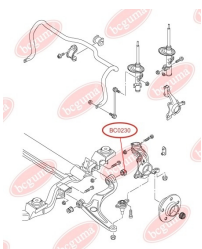

**APPLICABILITY:**

AUDI, SEAT, SKODA, VW

STABILISER MOUNTINGwww.en.bcguma.ua/auto/BC0229

Part Number:	BC0229
GTIN-13:	4823101800456
Number of other manufacturers (OEMs):	1J0411314T
Weight, g:	22
Required amount:	2
Items in Package:	1
External diameter, mm:	34.0
Inner diameter, mm:	21.0
Thickness, mm:	25.0
Material:	Rubber
That installation:	Front
Party settings:	Left / Right

APPLICABILITY:

AUDI, SEAT, SKODA, VW

BC0229

BC0230**TRACK CONTROL ARM BUSH**

www.en.bcguma.ua/auto/BC0230

Part Number:	BC0230
GTIN-13:	4823101800463
Number of other manufacturers (OEMs):	7H0407182; 7H0407182A; 7H0407151F; 7H0407152F
Weight, g:	433
Required amount:	2
Items in Package:	1
External diameter, mm:	60.0
Inner diameter, mm:	14.2
Thickness, mm:	64.0
Material:	Rubber / metal
That installation:	Back Front
Party settings:	Left / Right