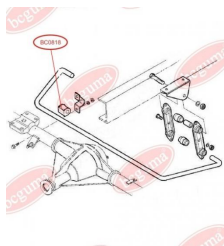

APPLICABILITY:

IVECO

BC0817

BC0818**STABILISER MOUNTING**www.en.bcguma.ua/auto/BC0818

Part Number:	BC0818
GTIN-13:	4823101801453
Number of other manufacturers (OEMs):	93803961
Weight, g:	42
Required amount:	-
Items in Package:	1
External diameter, mm:	34.0
Inner diameter, mm:	16.0
Thickness, mm:	40.0
Material:	Rubber
That installation:	Back
Party settings:	Left / Right