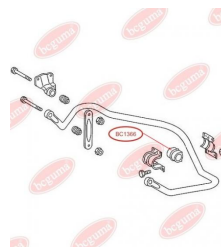

BC1365

STABILISER MOUNTING

www.en.bcguma.ua/auto/BC1365

Part Number:	BC1365
GTIN-13:	4823101802986
Number of other manufacturers (OEMs):	A6673261081
Weight, g:	206
Required amount:	2
Items in Package:	1
External diameter, mm:	73.5
Inner diameter, mm:	46.0
Thickness, mm:	60.0
Material:	Rubber
That installation:	Back
Party settings:	Left / Right

APPLICABILITY:

MERCEDES-BENZ

STABILISER MOUNTING

www.en.bcguma.ua/auto/BC1366

Part Number:	BC1366
GTIN-13:	4823101802993
Number of other manufacturers (OEMs):	A6673261181
Weight, g:	181
Required amount:	2
Items in Package:	1
External diameter, mm:	-
Inner diameter, mm:	50.0
Thickness, mm:	-
Material:	Rubber
That installation:	Back
Party settings:	Left / Right

APPLICABILITY:

MERCEDES-BENZ

BC1366