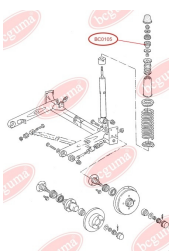

APPLICABILITY:

AUDI

BC0103**ROD ASSEMBLY BUSH**

www.en.bcguma.ua/auto/BC0103

Part Number:	BC0103
GTIN-13:	4823101800043
Number of other manufacturers (OEMs):	811419801C; 893419802; 811419801E
Weight, g:	30
Required amount:	2
Items in Package:	1
External diameter, mm:	24.5
Inner diameter, mm:	10.0
Thickness, mm:	26.0
Material:	Rubber / metal
That installation:	Front
Party settings:	Left / Right

APPLICABILITY:

AUDI, VW

CONTROL ARM BUSHING - FRONT, REINFORCED, "BAD ROADS"

www.en.bcguma.ua/auto/BC0104

Part Number:	BC0104
GTIN-13:	4823101800050
Number of other manufacturers (OEMs):	1K0199232J; 1K0199231G; 1K0199231J; 6Q0407183A; 1K0407183E; 6Q0407183; 1K0407183
Weight, g:	140
Required amount:	2
Items in Package:	1
External diameter, mm:	63.5
Inner diameter, mm:	17.5
Thickness, mm:	50.8
Material:	Polymeric material
That installation:	Back Front
Party settings:	Left / Right

**APPLICABILITY:**

AUDI, SEAT, SKODA, VW

BC0104

BC0105**BEARING RING, LOWER BUSHING**www.en.bcguma.ua/auto/BC0105

Part Number:	BC0105
GTIN-13:	4823101800067
Number of other manufacturers (OEMs):	811512333A
Weight, g:	42
Required amount:	2
Items in Package:	1
External diameter, mm:	48.0
Inner diameter, mm:	10.0
Thickness, mm:	32.0
Material:	Rubber
That installation:	Back
Party settings:	Left / Right

**APPLICABILITY:**

AUDI

BEARING RING, UPPER BUSHINGwww.en.bcguma.ua/auto/BC0106

Part Number:	BC0106
GTIN-13:	4823101800074
Number of other manufacturers (OEMs):	811512335A
Weight, g:	33
Required amount:	2
Items in Package:	1
External diameter, mm:	48.0
Inner diameter, mm:	10.0
Thickness, mm:	21.0
Material:	Rubber
That installation:	Back
Party settings:	Left / Right