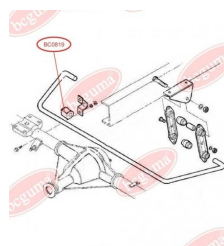

STABILISER MOUNTING

www.en.bcguma.ua/auto/BC0819

Part Number:	BC0819
GTIN-13:	4823101801460
Number of other manufacturers (OEMs):	8581021
Weight, g:	39
Required amount:	-
Items in Package:	1
External diameter, mm:	34.0
Inner diameter, mm:	18.0
Thickness, mm:	40.0
Material:	Rubber
That installation:	Back
Party settings:	Left / Right