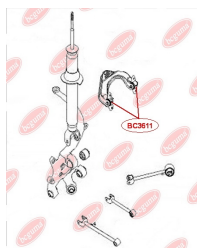

APPLICABILITY:

CHEVROLET, DAEWOO

BC3611