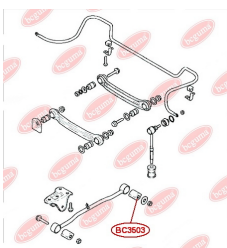

BC3503

CONTROL ARM-/TRAILING ARM BUSH

www.en.bcguma.ua/auto/BC3503

Part Number:	BC3503
GTIN-13:	4823101805147
Number of other manufacturers (OEMs):	5511925000; 96550066
Weight, g:	123
Required amount:	2
Items in Package:	1
External diameter, mm:	45.0
Inner diameter, mm:	14.2
Thickness, mm:	55.0
Material:	Rubber / metal
That installation:	Back
Party settings:	Left / Right

APPLICABILITY:

CHEVROLET, HYUNDAI

CONTROL ARM-/TRAILING ARM BUSH

www.en.bcguma.ua/auto/BC3504

Part Number:	BC3504
GTIN-13:	4823101805482
Number of other manufacturers (OEMs):	551162E000
Weight, g:	272
Required amount:	2
Items in Package:	1
External diameter, mm:	64.5
Inner diameter, mm:	12.2
Thickness, mm:	55.0
Material:	Metal / Rubber
That installation:	Back
Party settings:	Left / Right

APPLICABILITY:

HYUNDAI, KIA

BC3504