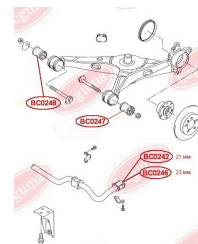

APPLICABILITY:

VW

CONTROL ARM-/TRAILING ARM BUSH

www.en.bcguma.ua/auto/BC0248

Part Number:	BC0248
GTIN-13:	4823101800609
Number of other manufacturers (OEMs):	7H0501132A
Weight, g:	409
Required amount:	2
Items in Package:	1
External diameter, mm:	60.0
Inner diameter, mm:	14.0
Thickness, mm:	75.0
Material:	Rubber / metal
That installation:	Back
Party settings:	Left / Right

APPLICABILITY:

VW

BC0248

BC0249**CONTROL ARM-/TRAILING ARM BUSH**www.en.bcguma.ua/auto/BC0249

Part Number:	BC0249
GTIN-13:	4823101800616
Number of other manufacturers (OEMs):	1K0505311AB; 1K0505311AA; 1K0505171B; 1K0505171C; 1K0505173C; 1K0505371
Weight, g:	95
Required amount:	2
Items in Package:	1
External diameter, mm:	42.4
Inner diameter, mm:	12.0
Thickness, mm:	60.0
Material:	Rubber / metal
That installation:	Back
Party settings:	Left / Right