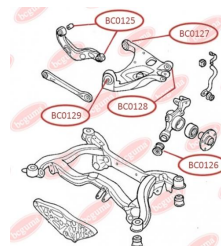

APPLICABILITY:

AUDI, SEAT

BC0125

BC0126**CONTROL ARM-/TRAILING ARM BUSH**

www.en.bcguma.ua/auto/BC0126

Part Number:	BC0126
GTIN-13:	4823101806137
Number of other manufacturers (OEMs):	8E0505311T; 8E0505312T; 8E0505311S; 8E0505312S; 8E0505203C; 8E0505203D; 8E0505311AC; 8E0505312AC
Weight, g:	250
Required amount:	2
Items in Package:	1
External diameter, mm:	43.8
Inner diameter, mm:	12.2
Thickness, mm:	60.0
Material:	Rubber / metal
That installation:	Back
Party settings:	Left / Right

APPLICABILITY:

AUDI, SEAT

CONTROL ARM-/TRAILING ARM BUSH

www.en.bcguma.ua/auto/BC0127

Part Number:	BC0127
GTIN-13:	4823101806526
Number of other manufacturers (OEMs):	8E0505171J; 8E0505311T; 8E0505311S; 8E0505312S; 8E0505311AC; 8E0505312AC; 8E0505312T
Weight, g:	236
Required amount:	2
Items in Package:	1
External diameter, mm:	47.0
Inner diameter, mm:	12.0
Thickness, mm:	50.0
Material:	Rubber / metal
That installation:	Back
Party settings:	Left / Right

APPLICABILITY:

AUDI

BC0127

BC0129**CONTROL ARM-/TRAILING ARM BUSH**www.en.bcguma.ua/auto/BC0129

Part Number:	BC0129
GTIN-13:	4823101806236
Number of other manufacturers (OEMs):	8E0505185N; 8E0505312S; 8E0505311S; 8E0505311T; 8E0505312T; 8E0505311AC; 8E0505312AC
Weight, g:	219
Required amount:	4
Items in Package:	1
External diameter, mm:	46.6
Inner diameter, mm:	12.2
Thickness, mm:	40.0
Material:	Rubber / metal
That installation:	Back
Party settings:	Left / Right

**APPLICABILITY:**

AUDI, SEAT

ANTHER OF BALL JOINTwww.en.bcguma.ua/auto/BC0131

Part Number:	BC0131
GTIN-13:	4823101805949
Number of other manufacturers (OEMs):	357407365
Weight, g:	9
Required amount:	2
Items in Package:	1
External diameter, mm:	35.0
Inner diameter, mm:	16.0
Thickness, mm:	25.0
Material:	Rubber
That installation:	Front
Party settings:	Left / Right