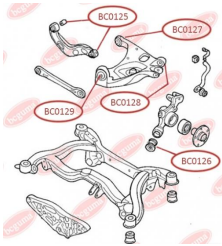

APPLICABILITY:

AUDI, SAAB, SEAT, SKODA, VW

BC0120

BC0123**CONTROL ARM-/TRAILING ARM BUSH**www.en.bcguma.ua/auto/BC0123

Part Number:	BC0123
GTIN-13:	4823101805772
Number of other manufacturers (OEMs):	8E0407181B; 8E0407181C; 8E0407181D
Weight, g:	182
Required amount:	2
Items in Package:	1
External diameter, mm:	40.5
Inner diameter, mm:	12.2
Thickness, mm:	37.0
Material:	Metal / Rubber
That installation:	Front
Party settings:	Left / Right

APPLICABILITY:

AUDI, SEAT, SKODA, VW

**CONTROL ARM-/TRAILING ARM BUSH**www.en.bcguma.ua/auto/BC0125

Part Number:	BC0125
GTIN-13:	4823101805871
Number of other manufacturers (OEMs):	8E0501541S; 8E0501541Q; 8E0501541J
Weight, g:	191
Required amount:	4
Items in Package:	1
External diameter, mm:	36.4
Inner diameter, mm:	12.2
Thickness, mm:	46.5
Material:	Metal / Rubber
That installation:	Back
Party settings:	Left / Right

APPLICABILITY:

AUDI, SEAT

BC0125

BC0126**CONTROL ARM-/TRAILING ARM BUSH**

www.en.bcguma.ua/auto/BC0126

Part Number:	BC0126
GTIN-13:	4823101806137
Number of other manufacturers (OEMs):	8E0505311T; 8E0505312T; 8E0505311S; 8E0505312S; 8E0505203C; 8E0505203D; 8E0505311AC; 8E0505312AC
Weight, g:	250
Required amount:	2
Items in Package:	1
External diameter, mm:	43.8
Inner diameter, mm:	12.2
Thickness, mm:	60.0
Material:	Rubber / metal
That installation:	Back
Party settings:	Left / Right

APPLICABILITY:

AUDI, SEAT

CONTROL ARM-/TRAILING ARM BUSH

www.en.bcguma.ua/auto/BC0127

Part Number:	BC0127
GTIN-13:	4823101806526
Number of other manufacturers (OEMs):	8E0505171J; 8E0505311T; 8E0505311S; 8E0505312S; 8E0505311AC; 8E0505312AC; 8E0505312T
Weight, g:	236
Required amount:	2
Items in Package:	1
External diameter, mm:	47.0
Inner diameter, mm:	12.0
Thickness, mm:	50.0
Material:	Rubber / metal
That installation:	Back
Party settings:	Left / Right