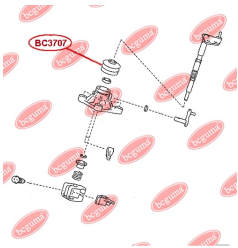

BC3707

BOOT GEAR SHIFT

www.en.bcguma.ua/auto/BC3707

Part Number:	BC3707
GTIN-13:	4823101806434
Number of other manufacturers (OEMs):	3170212501; 3355528010
Weight, g:	13
Required amount:	1
Items in Package:	1
External diameter, mm:	36.0
Inner diameter, mm:	16.0
Thickness, mm:	22.0
Material:	Rubber
That installation:	Front
Party settings:	-

APPLICABILITY:

GEELY

LINK STABILIZER BUSH

www.en.bcguma.ua/auto/BC3708

Part Number:	BC3708
GTIN-13:	4823101806359
Number of other manufacturers (OEMs):	S212909077
Weight, g:	40
Required amount:	2
Items in Package:	1
External diameter, mm:	47.0
Inner diameter, mm:	19.0
Thickness, mm:	33.0
Material:	Rubber
That installation:	Front
Party settings:	Left / Right

APPLICABILITY:

CHERY

BC3708