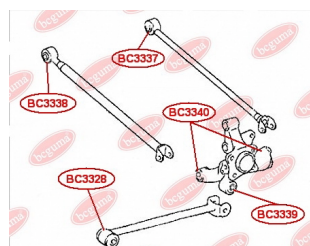

CONTROL ARM-/TRAILING ARM BUSH

www.en.bcguma.ua/auto/BC3338

Part Number:	BC3338
GTIN-13:	4823101805956
Number of other manufacturers (OEMs):	4871048050
Weight, g:	157
Required amount:	2
Items in Package:	1
External diameter, mm:	37.2
Inner diameter, mm:	12.3
Thickness, mm:	55.0
Material:	Rubber / metal
That installation:	Back
Party settings:	Left / Right