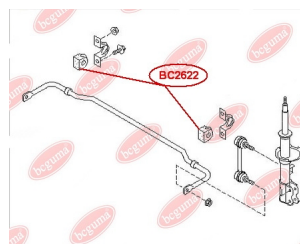

APPLICABILITY:

NISSAN