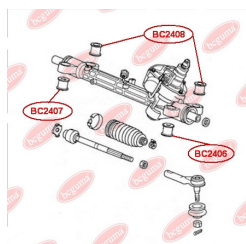

APPLICABILITY:

HONDA