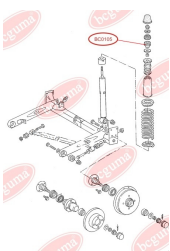

APPLICABILITY:

AUDI, SEAT, SKODA, VW

BC0104

BC0105**BEARING RING, LOWER BUSHING**www.en.bcguma.ua/auto/BC0105

Part Number:	BC0105
GTIN-13:	4823101800067
Number of other manufacturers (OEMs):	811512333A
Weight, g:	42
Required amount:	2
Items in Package:	1
External diameter, mm:	48.0
Inner diameter, mm:	10.0
Thickness, mm:	32.0
Material:	Rubber
That installation:	Back
Party settings:	Left / Right

**APPLICABILITY:**

AUDI

BEARING RING, UPPER BUSHINGwww.en.bcguma.ua/auto/BC0106

Part Number:	BC0106
GTIN-13:	4823101800074
Number of other manufacturers (OEMs):	811512335A
Weight, g:	33
Required amount:	2
Items in Package:	1
External diameter, mm:	48.0
Inner diameter, mm:	10.0
Thickness, mm:	21.0
Material:	Rubber
That installation:	Back
Party settings:	Left / Right

**APPLICABILITY:**

AUDI

BC0106

BC0107**ANTHER OF BALL JOINT**www.en.bcguma.ua/auto/BC0107

Part Number:	BC0107
GTIN-13:	4823101800081
Number of other manufacturers (OEMs):	4D0407509G; 4D0407509J
Weight, g:	5
Required amount:	2
Items in Package:	1
External diameter, mm:	28.0
Inner diameter, mm:	14.0
Thickness, mm:	22.0
Material:	Rubber MBS
That installation:	Front
Party settings:	Left / Right