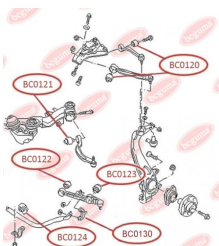

**APPLICABILITY:**

AUDI

ROD ASSEMBLY BUSHwww.en.bcguma.ua/auto/BC0102

Part Number:	BC0102
GTIN-13:	4823101800036
Number of other manufacturers (OEMs):	4A0419802A; 4A0419801A
Weight, g:	52
Required amount:	2
Items in Package:	1
External diameter, mm:	29.0
Inner diameter, mm:	12.0
Thickness, mm:	28.0
Material:	Rubber / metal
That installation:	Front
Party settings:	Left / Right

APPLICABILITY:

AUDI, SAAB, SEAT, SKODA, VW

BC0120

BC0123**CONTROL ARM-/TRAILING ARM BUSH**www.en.bcguma.ua/auto/BC0123

Part Number:	BC0123
GTIN-13:	4823101805772
Number of other manufacturers (OEMs):	8E0407181B; 8E0407181C; 8E0407181D
Weight, g:	182
Required amount:	2
Items in Package:	1
External diameter, mm:	40.5
Inner diameter, mm:	12.2
Thickness, mm:	37.0
Material:	Metal / Rubber
That installation:	Front
Party settings:	Left / Right

APPLICABILITY:

AUDI, SEAT, SKODA, VW

**CONTROL ARM-/TRAILING ARM BUSH**www.en.bcguma.ua/auto/BC0125

Part Number:	BC0125
GTIN-13:	4823101805871
Number of other manufacturers (OEMs):	8E0501541S; 8E0501541Q; 8E0501541J
Weight, g:	191
Required amount:	4
Items in Package:	1
External diameter, mm:	36.4
Inner diameter, mm:	12.2
Thickness, mm:	46.5
Material:	Metal / Rubber
That installation:	Back
Party settings:	Left / Right

APPLICABILITY:

AUDI, SEAT

BC0125

BC0126**CONTROL ARM-/TRAILING ARM BUSH**

www.en.bcguma.ua/auto/BC0126

Part Number:	BC0126
GTIN-13:	4823101806137
Number of other manufacturers (OEMs):	8E0505311T; 8E0505312T; 8E0505311S; 8E0505312S; 8E0505203C; 8E0505203D; 8E0505311AC; 8E0505312AC
Weight, g:	250
Required amount:	2
Items in Package:	1
External diameter, mm:	43.8
Inner diameter, mm:	12.2
Thickness, mm:	60.0
Material:	Rubber / metal
That installation:	Back
Party settings:	Left / Right