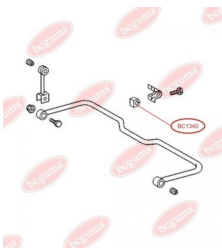

BC1340

ANTI-ROLL BAR BUSHING KIT

www.en.bcguma.ua/auto/BC1340

Part Number:	BC1340
GTIN-13:	4823101802702
Number of other manufacturers (OEMs):	A9043261081; 05118801AA
Weight, g:	66
Required amount:	2
Items in Package:	1
External diameter, mm:	46.3
Inner diameter, mm:	33.0
Thickness, mm:	53.2
Material:	Rubber
That installation:	Back
Party settings:	Left / Right

APPLICABILITY:

MERCEDES-BENZ

SHOCK ABSORBER BUSH

www.en.bcguma.ua/auto/BC1341

Part Number:	BC1341
GTIN-13:	4823101802719
Number of other manufacturers (OEMs):	A0003232444; A0003232885
Weight, g:	45
Required amount:	2
Items in Package:	1
External diameter, mm:	40.0
Inner diameter, mm:	20.0
Thickness, mm:	39.0
Material:	Rubber
That installation:	Front
Party settings:	Top

APPLICABILITY:

IVECO, MAN, MERCEDES-BENZ

BC1341