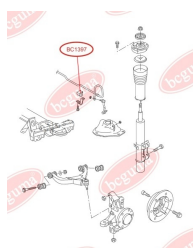

APPLICABILITY:

MERCEDES-BENZ, VW