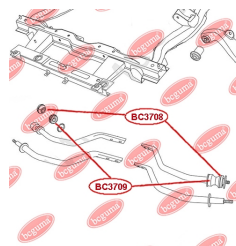

APPLICABILITY:

CHERY

BC3708