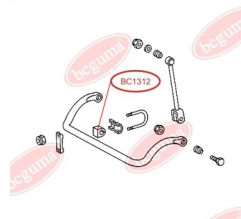

STABILISER MOUNTING

www.en.bcguma.ua/auto/BC1312

Part Number:	BC1312
GTIN-13:	4823101802399
Number of other manufacturers (OEMs):	A6023260882
Weight, g:	84
Required amount:	2
Items in Package:	1
External diameter, mm:	48.0
Inner diameter, mm:	30.0
Thickness, mm:	48.5
Material:	Rubber
That installation:	Front
Party settings:	Left / Right