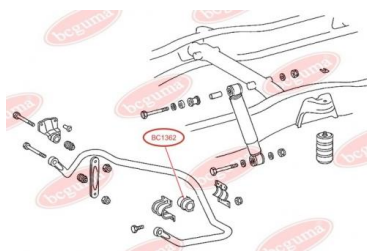

APPLICABILITY:

MERCEDES-BENZ