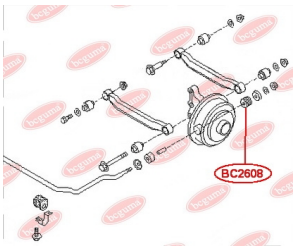

BC2608

ANTI-ROLL BAR BUSHING KIT

www.en.bcguma.ua/auto/BC2608

Part Number:	BC2608
GTIN-13:	4823101804287
Number of other manufacturers (OEMs):	5514850A00
Weight, g:	20
Required amount:	2
Items in Package:	1
External diameter, mm:	40.0
Inner diameter, mm:	18.0
Thickness, mm:	27.5
Material:	Rubber
That installation:	Back
Party settings:	Left / Right

APPLICABILITY:

NISSAN

BC2610

ANTI-ROLL BAR BUSHING KIT

www.en.bcguma.ua/auto/BC2610

Part Number:	BC2610
GTIN-13:	4823101804294
Number of other manufacturers (OEMs):	5461358A10
Weight, g:	29
Required amount:	2
Items in Package:	1
External diameter, mm:	35.0
Inner diameter, mm:	25.0
Thickness, mm:	28.0
Material:	Rubber
That installation:	Front
Party settings:	Left / Right

APPLICABILITY:

NISSAN