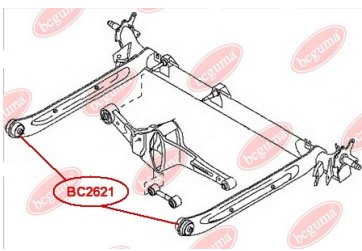

BC2621

HUB CARRIER BUSHING

www.en.bcguma.ua/auto/BC2621

Part Number:	BC2621
GTIN-13:	4823101805345
Number of other manufacturers (OEMs):	5504531U00; 550450M000; 550452J000
Weight, g:	295
Required amount:	2
Items in Package:	1
External diameter, mm:	60.2
Inner diameter, mm:	12.2
Thickness, mm:	60.0
Material:	Metal / Rubber
That installation:	Back
Party settings:	Left / Right

APPLICABILITY:

NISSAN

STABILISER MOUNTING

www.en.bcguma.ua/auto/BC2622

Part Number:	BC2622
GTIN-13:	4823101805536
Number of other manufacturers (OEMs):	546138H518
Weight, g:	37
Required amount:	2
Items in Package:	1
External diameter, mm:	-
Inner diameter, mm:	17.5
Thickness, mm:	38.0
Material:	Rubber
That installation:	Back
Party settings:	Left / Right

BC2622

APPLICABILITY:

NISSAN