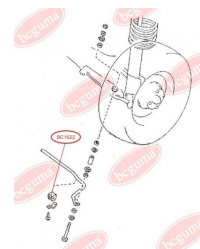

ANTI-ROLL BAR BUSHING KIT

www.en.bcguma.ua/auto/BC1622

Part Number:	BC1622
GTIN-13:	4823101803716
Number of other manufacturers (OEMs):	G06728156
Weight, g:	20
Required amount:	2
Items in Package:	1
External diameter, mm:	31.0
Inner diameter, mm:	15.0
Thickness, mm:	38.5
Material:	Rubber
That installation:	Back
Party settings:	Left / Right