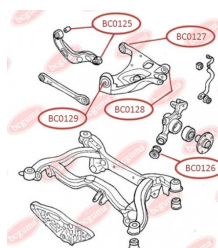

APPLICABILITY:

AUDI, SAAB, SEAT, SKODA, VW

BC0120

BC0123**CONTROL ARM-/TRAILING ARM BUSH**www.en.bcguma.ua/auto/BC0123

Part Number:	BC0123
GTIN-13:	4823101805772
Number of other manufacturers (OEMs):	8E0407181B; 8E0407181C; 8E0407181D
Weight, g:	182
Required amount:	2
Items in Package:	1
External diameter, mm:	40.5
Inner diameter, mm:	12.2
Thickness, mm:	37.0
Material:	Metal / Rubber
That installation:	Front
Party settings:	Left / Right

APPLICABILITY:

AUDI, SEAT, SKODA, VW

**CONTROL ARM-/TRAILING ARM BUSH**www.en.bcguma.ua/auto/BC0125

Part Number:	BC0125
GTIN-13:	4823101805871
Number of other manufacturers (OEMs):	8E0501541S; 8E0501541Q; 8E0501541J
Weight, g:	191
Required amount:	4
Items in Package:	1
External diameter, mm:	36.4
Inner diameter, mm:	12.2
Thickness, mm:	46.5
Material:	Metal / Rubber
That installation:	Back
Party settings:	Left / Right

APPLICABILITY:

AUDI, SEAT

BC0125

BC0126**CONTROL ARM-/TRAILING ARM BUSH**

www.en.bcguma.ua/auto/BC0126

Part Number:	BC0126
GTIN-13:	4823101806137
Number of other manufacturers (OEMs):	8E0505311T; 8E0505312T; 8E0505311S; 8E0505312S; 8E0505203C; 8E0505203D; 8E0505311AC; 8E0505312AC
Weight, g:	250
Required amount:	2
Items in Package:	1
External diameter, mm:	43.8
Inner diameter, mm:	12.2
Thickness, mm:	60.0
Material:	Rubber / metal
That installation:	Back
Party settings:	Left / Right

APPLICABILITY:

AUDI, SEAT

CONTROL ARM-/TRAILING ARM BUSH

www.en.bcguma.ua/auto/BC0127

Part Number:	BC0127
GTIN-13:	4823101806526
Number of other manufacturers (OEMs):	8E0505171J; 8E0505311T; 8E0505311S; 8E0505312S; 8E0505311AC; 8E0505312AC; 8E0505312T
Weight, g:	236
Required amount:	2
Items in Package:	1
External diameter, mm:	47.0
Inner diameter, mm:	12.0
Thickness, mm:	50.0
Material:	Rubber / metal
That installation:	Back
Party settings:	Left / Right