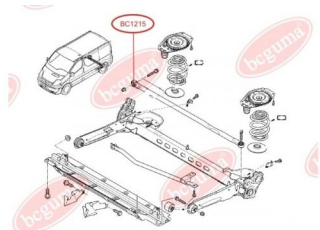

BC1215

HUB CARRIER BUSHING

www.en.bcguma.ua/auto/BC1215

Part Number:	BC1215
GTIN-13:	4823101802245
Number of other manufacturers (OEMs):	4409738; 8200050010; 8200267972; 8200550670; 4412523; 4418066
Weight, g:	209
Required amount:	1
Items in Package:	1
External diameter, mm:	40.0
Inner diameter, mm:	12.0
Thickness, mm:	44.0
Material:	Rubber / metal
That installation:	Back
Party settings:	Right

APPLICABILITY:

OPEL, VAUXHALL

ENGINE MOUNTING

www.en.bcguma.ua/auto/BC1216

Part Number:	BC1216
GTIN-13:	4823101802252
Number of other manufacturers (OEMs):	7700424321; 7700800522
Weight, g:	94
Required amount:	-
Items in Package:	1
External diameter, mm:	54.7
Inner diameter, mm:	10.2
Thickness, mm:	46.0
Material:	Rubber / metal
That installation:	-
Party settings:	Behind

APPLICABILITY:

RENAULT

BC1216