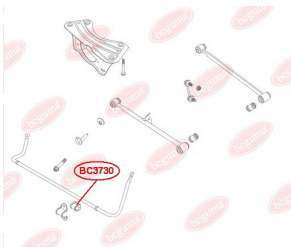

BC3730

ANTI-ROLL BAR BUSHING KIT

www.en.bcguma.ua/auto/BC3730

Part Number:	BC3730
GTIN-13:	4823101806472
Number of other manufacturers (OEMs):	T112916013
Weight, g:	36
Required amount:	2
Items in Package:	1
External diameter, mm:	31.0
Inner diameter, mm:	21.0
Thickness, mm:	40.0
Material:	Rubber
That installation:	Back
Party settings:	Left / Right

APPLICABILITY:

CHERY

BC3731

ANTI-ROLL BAR BUSHING KIT

www.en.bcguma.ua/auto/BC3731

Part Number:	BC3731
GTIN-13:	4823101806489
Number of other manufacturers (OEMs):	140057818001
Weight, g:	33
Required amount:	2
Items in Package:	1
External diameter, mm:	32.0
Inner diameter, mm:	25.0
Thickness, mm:	39.0
Material:	Rubber
That installation:	Front
Party settings:	Left / Right

APPLICABILITY:

GEELY