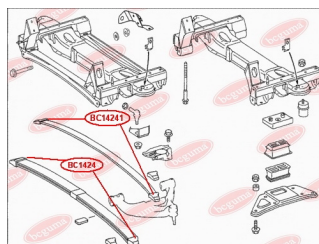

APPLICABILITY:

MERCEDES-BENZ

BC14241