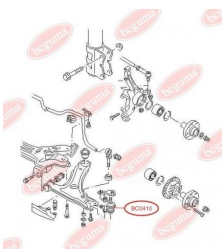

APPLICABILITY:

BMW

CONTROL ARM-/TRAILING ARM BUSHwww.en.bcguma.ua/auto/BC0409

Part Number:	BC0409
GTIN-13:	4823101800890
Number of other manufacturers (OEMs):	31126753058; 31121096982; 31124000612; 31126750057; 31126751372; 31126754547; 31129071663; 31129071952; 31126755432
Weight, g:	416
Required amount:	2
Items in Package:	1
External diameter, mm:	66.5
Inner diameter, mm:	20.0
Thickness, mm:	61.0
Material:	Rubber / metal
That installation:	Front
Party settings:	Left / Right

APPLICABILITY:

ALPINA, BMW

BC0409

BC0410**ANTHER OF BALL JOINT**www.en.bcguma.ua/auto/BC0410

Part Number:	BC0410
GTIN-13:	4823101800906
Number of other manufacturers (OEMs):	357407365A; 357407365; 31121127726; 31121127725; 31121126253; 31126756491; 31126756696
Weight, g:	6
Required amount:	2
Items in Package:	1
External diameter, mm:	32.0
Inner diameter, mm:	16.0
Thickness, mm:	22.0
Material:	Rubber MBS
That installation:	Front
Party settings:	Left / Right