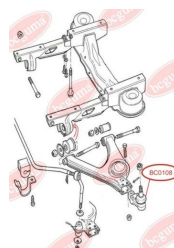

ANTHER OF BALL JOINT

www.en.bcguma.ua/auto/BC0108

Part Number:	BC0108
GTIN-13:	4823101800098
Number of other manufacturers (OEMs):	86VB3395A2E; 6154161
Weight, g:	10
Required amount:	2
Items in Package:	1
External diameter, mm:	41.0
Inner diameter, mm:	16.0
Thickness, mm:	27.0
Material:	Rubber MBS
That installation:	Front
Party settings:	Left / Right