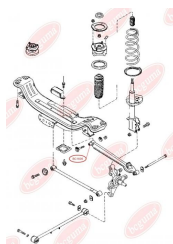

APPLICABILITY:

MAZDA