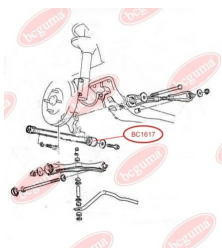

APPLICABILITY:

MAZDA

BC1621**ANTI-ROLL BAR BUSHING KIT**www.en.bcguma.ua/auto/BC1621

Part Number:	BC1621
GTIN-13:	4823101803709
Number of other manufacturers (OEMs):	G03034156
Weight, g:	28
Required amount:	2
Items in Package:	1
External diameter, mm:	31.0
Inner diameter, mm:	16.5
Thickness, mm:	38.5
Material:	Rubber
That installation:	Back
Party settings:	Left / Right