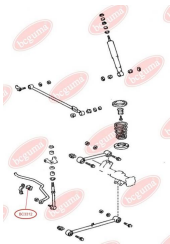

BC3312

ANTI-ROLL BAR BUSHING KIT

www.en.bcguma.ua/auto/BC3312

Part Number:	BC3312
GTIN-13:	4823101804911
Number of other manufacturers (OEMs):	4881520020; 4881530040; 4881530060
Weight, g:	34
Required amount:	2
Items in Package:	1
External diameter, mm:	32.0
Inner diameter, mm:	20.0
Thickness, mm:	39.5
Material:	Rubber
That installation:	Front
Party settings:	Left / Right