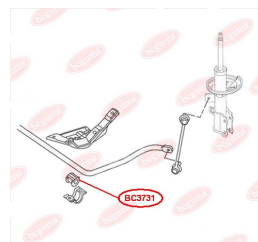

ANTI-ROLL BAR BUSHING KIT

www.en.bcguma.ua/auto/BC3731

Part Number:	BC3731
GTIN-13:	4823101806489
Number of other manufacturers (OEMs):	140057818001
Weight, g:	33
Required amount:	2
Items in Package:	1
External diameter, mm:	32.0
Inner diameter, mm:	25.0
Thickness, mm:	39.0
Material:	Rubber
That installation:	Front
Party settings:	Left / Right