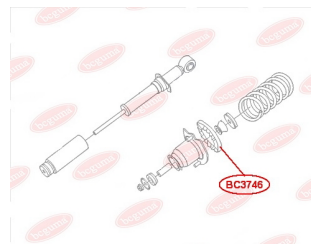

APPLICABILITY:

LIFAN

BC3746