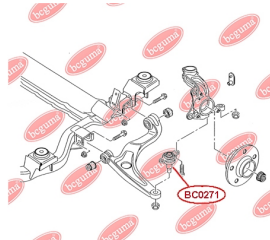

APPLICABILITY:

FIAT, PORSCHE, VW

BC0271