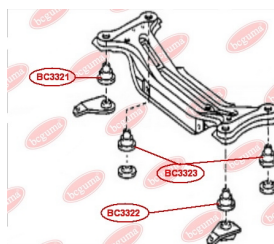

APPLICABILITY:

LEXUS, TOYOTA

BC3323