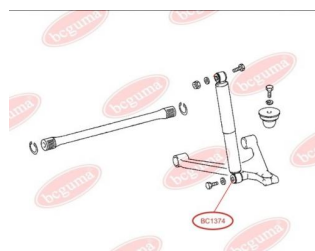

**APPLICABILITY:**

MERCEDES-BENZ

BC1394**BUSH, SPRING CARRIER, UNIVERSAL**www.en.bcguma.ua/auto/BC1394

Part Number:	BC1394
GTIN-13:	4823101803082
Number of other manufacturers (OEMs):	A3183220250; A6673220350; A6673220650
Weight, g:	224
Required amount:	2
Items in Package:	1
External diameter, mm:	45.0
Inner diameter, mm:	22.5
Thickness, mm:	84.0
Material:	Rubber / metal
That installation:	Front
Party settings:	Left / Right