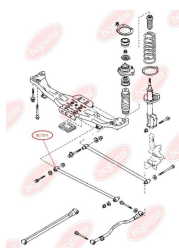

APPLICABILITY:

MAZDA