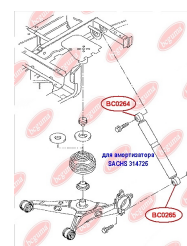

APPLICABILITY:

VW