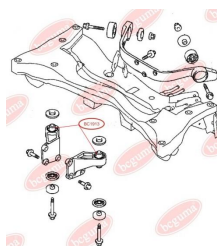

APPLICABILITY:

mitsubishi

BC1913

BC1914**ANTI-ROLL BAR BUSHING KIT**www.en.bcguma.ua/auto/BC1914

Part Number:	BC1914
GTIN-13:	4823101804041
Number of other manufacturers (OEMs):	MN100250
Weight, g:	34
Required amount:	2
Items in Package:	1
External diameter, mm:	-
Inner diameter, mm:	26.0
Thickness, mm:	36.0
Material:	Rubber
That installation:	Front
Party settings:	Left / Right