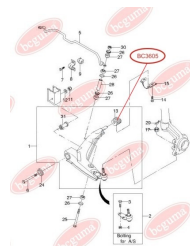

CONTROL ARM/TRAILING ARM BUSH

www.en.bcguma.ua/auto/BC3605

Part Number:	BC3605
GTIN-13:	4823101804720
Number of other manufacturers (OEMs):	0352335; 90235040; 0352335; 90334546
Weight, g:	178
Required amount:	2
Items in Package:	1
External diameter, mm:	56.0
Inner diameter, mm:	21.0
Thickness, mm:	54.0
Material:	Rubber
That installation:	Back Front
Party settings:	Left / Right