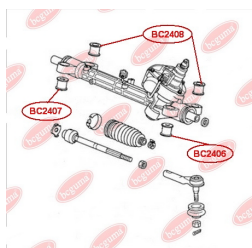

BC2407

MOUNTING, STEERING GEAR

www.en.bcguma.ua/auto/BC2407

Part Number:	BC2407
GTIN-13:	4823101805468
Number of other manufacturers (OEMs):	53685SWCG01
Weight, g:	91
Required amount:	1
Items in Package:	1
External diameter, mm:	34.6
Inner diameter, mm:	12.3
Thickness, mm:	29.0
Material:	Metal / Rubber
That installation:	Front
Party settings:	Right

APPLICABILITY:

HONDA

BC2408

MOUNTING BUSHING STEERING GEAR

www.en.bcguma.ua/auto/BC2408

Part Number:	BC2408
GTIN-13:	4823101805123
Number of other manufacturers (OEMs):	53686SWCG01
Weight, g:	71
Required amount:	2
Items in Package:	1
External diameter, mm:	34.0
Inner diameter, mm:	16.0
Thickness, mm:	29.0
Material:	Rubber / metal
That installation:	Front
Party settings:	Left / Right

APPLICABILITY:

HONDA