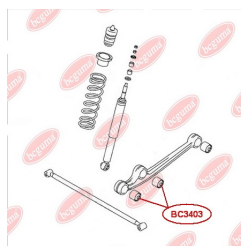

APPLICABILITY:

SUZUKI

BC3403