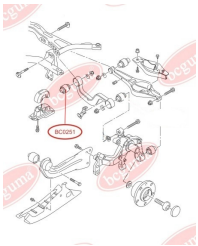

APPLICABILITY:

VW

**BC0248**

BC0249**CONTROL ARM-/TRAILING ARM BUSH**www.en.bcguma.ua/auto/BC0249

Part Number:	BC0249
GTIN-13:	4823101800616
Number of other manufacturers (OEMs):	1K0505311AB; 1K0505311AA; 1K0505171B; 1K0505171C; 1K0505173C; 1K0505371
Weight, g:	95
Required amount:	2
Items in Package:	1
External diameter, mm:	42.4
Inner diameter, mm:	12.0
Thickness, mm:	60.0
Material:	Rubber / metal
That installation:	Back
Party settings:	Left / Right

APPLICABILITY:

AUDI, SEAT, SKODA, VW

**CONTROL ARM-/TRAILING ARM BUSH**www.en.bcguma.ua/auto/BC0250

Part Number:	BC0250
GTIN-13:	4823101800623
Number of other manufacturers (OEMs):	5Q0505323C; 1K0505323N; 1K0505323H; 1K0505323G; 1K0505323D; 1K0505203A
Weight, g:	127
Required amount:	2
Items in Package:	1
External diameter, mm:	38.5
Inner diameter, mm:	14.0
Thickness, mm:	45.0
Material:	Rubber / metal
That installation:	Back
Party settings:	Left / Right

APPLICABILITY:

AUDI, SEAT, SKODA, VW

**BC0250**

BC0251**CONTROL ARM-/TRAILING ARM BUSH**

www.en.bcguma.ua/auto/BC0251

Part Number:	BC0251
GTIN-13:	4823101800630
Number of other manufacturers (OEMs):	5Q0505323C; 1K0505323N; 1K0505323H; 1K0505323G; 1K0505323D; 1K0505203A; 1K0505279A
Weight, g:	73
Required amount:	2
Items in Package:	1
External diameter, mm:	39.0
Inner diameter, mm:	12.0
Thickness, mm:	45.0
Material:	Rubber / metal
That installation:	Back Top
Party settings:	Left / Right