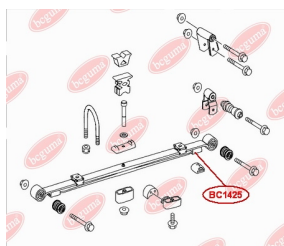

BC1425

RUBBER BUFFER, SUSPENSION

www.en.bcguma.ua/auto/BC1425

Part Number:	BC1425
GTIN-13:	4823101803365
Number of other manufacturers (OEMs):	A9063201806; 8333200140; 8348880235
Weight, g:	46
Required amount:	2
Items in Package:	1
External diameter, mm:	68.5
Inner diameter, mm:	-
Thickness, mm:	10.0
Material:	Rubber
That installation:	Back
Party settings:	Left / Right

APPLICABILITY:

MERCEDES-BENZ, VW

ANTHER OF BALL JOINT

www.en.bcguma.ua/auto/BC1428

Part Number:	BC1428
GTIN-13:	4823101805925
Number of other manufacturers (OEMs):	05104075AA; 05139559AA; 5104075AA; 5139559AA; A9012220627; A9013330427; A9013330727; A9013331127; A9013331227; 2D0407361; 2D0407361A; 2D0407361B
Weight, g:	12
Required amount:	2
Items in Package:	1
External diameter, mm:	40.0
Inner diameter, mm:	23.0
Thickness, mm:	28.0
Material:	Rubber
That installation:	Front
Party settings:	Left / Right

APPLICABILITY:

CHRYSLER, MERCEDES-BENZ, VAUXHALL, VW

BC1428