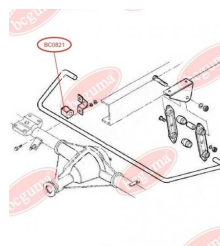

APPLICABILITY:

IVECO