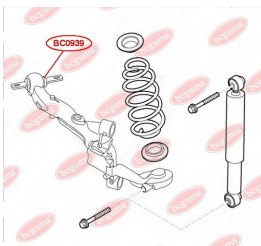

BC0939

CONTROL ARM-/TRAILING ARM BUSH

www.en.bcguma.ua/auto/BC0939

Part Number:	BC0939
GTIN-13:	4823101801958
Number of other manufacturers (OEMs):	51930336
Weight, g:	873
Required amount:	2
Items in Package:	1
External diameter, mm:	50.0
Inner diameter, mm:	-
Thickness, mm:	220.0
Material:	Rubber / metal
That installation:	Back
Party settings:	Left / Right

APPLICABILITY:

FIAT

MOUNTING, AXLE BEAM, REINFORCED "BAD ROADS"

www.en.bcguma.ua/auto/BC0940

Part Number:	BC0940
GTIN-13:	4823101801965
Number of other manufacturers (OEMs):	5131A4
Weight, g:	276
Required amount:	2
Items in Package:	1
External diameter, mm:	72.0
Inner diameter, mm:	12.2
Thickness, mm:	82.0
Material:	Polymeric material
That installation:	Back
Party settings:	Left / Right

APPLICABILITY:

CITROËN, PEUGEOT

BC0940