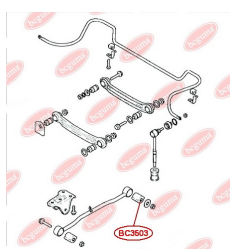

BC3503

CONTROL ARM-/TRAILING ARM BUSH

www.en.bcguma.ua/auto/BC3503

Part Number:	BC3503
GTIN-13:	4823101805147
Number of other manufacturers (OEMs):	5511925000; 96550066
Weight, g:	123
Required amount:	2
Items in Package:	1
External diameter, mm:	45.0
Inner diameter, mm:	14.2
Thickness, mm:	55.0
Material:	Rubber / metal
That installation:	Back
Party settings:	Left / Right

APPLICABILITY:

CHEVROLET, HYUNDAI

CONTROL ARM-/TRAILING ARM BUSH

www.en.bcguma.ua/auto/BC3504

Part Number:	BC3504
GTIN-13:	4823101805482
Number of other manufacturers (OEMs):	551162E000
Weight, g:	272
Required amount:	2
Items in Package:	1
External diameter, mm:	64.5
Inner diameter, mm:	12.2
Thickness, mm:	55.0
Material:	Metal / Rubber
That installation:	Back
Party settings:	Left / Right

APPLICABILITY:

HYUNDAI, KIA

BC3504