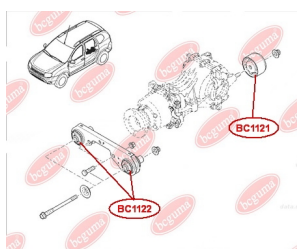

BC1121

MOUNTING, AXLE BEAM

www.en.bcguma.ua/auto/BC1121

Part Number:	BC1121
GTIN-13:	4823101806243
Number of other manufacturers (OEMs):	8200828306
Weight, g:	217
Required amount:	1
Items in Package:	1
External diameter, mm:	79.5
Inner diameter, mm:	13.2
Thickness, mm:	45.0
Material:	Metal / Rubber
That installation:	Back
Party settings:	Behind

APPLICABILITY:

DACIA

MOUNTING, DIFFERENTIAL

www.en.bcguma.ua/auto/BC1122

Part Number:	BC1122
GTIN-13:	4823101805796
Number of other manufacturers (OEMs):	55419JD60C
Weight, g:	323
Required amount:	2
Items in Package:	1
External diameter, mm:	55.5
Inner diameter, mm:	14.2
Thickness, mm:	81.2
Material:	Metal / Rubber
That installation:	Back
Party settings:	Left / Right

APPLICABILITY:

NISSAN, RENAULT

BC1122