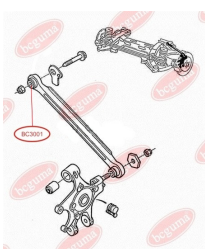

BC3001

CONTROL ARM-/TRAILING ARM BUSH

www.en.bcguma.ua/auto/BC3001

Part Number:	BC3001
GTIN-13:	4823101804423
Number of other manufacturers (OEMs):	331611; 331612
Weight, g:	52
Required amount:	2
Items in Package:	1
External diameter, mm:	32.0
Inner diameter, mm:	17.0
Thickness, mm:	34.0
Material:	Rubber / metal
That installation:	Back
Party settings:	Left / Right

APPLICABILITY:

MAZDA, MERCEDES-BENZ, NISSAN, OPEL, PEUGEOT, RENAULT, VAUXHALL

BC3002

BUSHING, SHOCK ABSORBER

www.en.bcguma.ua/auto/BC3002

Part Number:	BC3002
GTIN-13:	4823101804430
Number of other manufacturers (OEMs):	517109; 97501154
Weight, g:	80
Required amount:	2
Items in Package:	1
External diameter, mm:	35.0
Inner diameter, mm:	14.0
Thickness, mm:	40.0
Material:	Rubber / metal
That installation:	Back
Party settings:	Left / Right

APPLICABILITY:

CITROËN, PEUGEOT