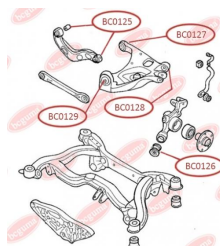

APPLICABILITY:

AUDI, SAAB, SEAT, SKODA, VW

BC0120

BC0123**CONTROL ARM-/TRAILING ARM BUSH**www.en.bcguma.ua/auto/BC0123

Part Number:	BC0123
GTIN-13:	4823101805772
Number of other manufacturers (OEMs):	8E0407181B; 8E0407181C; 8E0407181D
Weight, g:	182
Required amount:	2
Items in Package:	1
External diameter, mm:	40.5
Inner diameter, mm:	12.2
Thickness, mm:	37.0
Material:	Metal / Rubber
That installation:	Front
Party settings:	Left / Right

**APPLICABILITY:**

AUDI, SEAT, SKODA, VW

CONTROL ARM-/TRAILING ARM BUSHwww.en.bcguma.ua/auto/BC0125

Part Number:	BC0125
GTIN-13:	4823101805871
Number of other manufacturers (OEMs):	8E0501541S; 8E0501541Q; 8E0501541J
Weight, g:	191
Required amount:	4
Items in Package:	1
External diameter, mm:	36.4
Inner diameter, mm:	12.2
Thickness, mm:	46.5
Material:	Metal / Rubber
That installation:	Back
Party settings:	Left / Right

APPLICABILITY:

AUDI, SEAT

BC0125

BC0126**CONTROL ARM-/TRAILING ARM BUSH**

www.en.bcguma.ua/auto/BC0126

Part Number:	BC0126
GTIN-13:	4823101806137
Number of other manufacturers (OEMs):	8E0505311T; 8E0505312T; 8E0505311S; 8E0505312S; 8E0505203C; 8E0505203D; 8E0505311AC; 8E0505312AC
Weight, g:	250
Required amount:	2
Items in Package:	1
External diameter, mm:	43.8
Inner diameter, mm:	12.2
Thickness, mm:	60.0
Material:	Rubber / metal
That installation:	Back
Party settings:	Left / Right

APPLICABILITY:

AUDI, SEAT

CONTROL ARM-/TRAILING ARM BUSH

www.en.bcguma.ua/auto/BC0127

Part Number:	BC0127
GTIN-13:	4823101806526
Number of other manufacturers (OEMs):	8E0505171J; 8E0505311T; 8E0505311S; 8E0505312S; 8E0505311AC; 8E0505312AC; 8E0505312T
Weight, g:	236
Required amount:	2
Items in Package:	1
External diameter, mm:	47.0
Inner diameter, mm:	12.0
Thickness, mm:	50.0
Material:	Rubber / metal
That installation:	Back
Party settings:	Left / Right