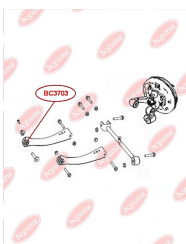

BC3703

CONTROL ARM-/TRAILING ARM BUSH

www.en.bcguma.ua/auto/BC3703

Part Number:	BC3703
GTIN-13:	4823101804812
Number of other manufacturers (OEMs):	2911040001
Weight, g:	92
Required amount:	2
Items in Package:	1
External diameter, mm:	33.0
Inner diameter, mm:	15.0
Thickness, mm:	40.0
Material:	Rubber / metal
That installation:	Front
Party settings:	Left / Right

APPLICABILITY:

GEELY

BC3704

CONTROL ARM-/TRAILING ARM BUSH

www.en.bcguma.ua/auto/BC3704

Part Number:	BC3704
GTIN-13:	4823101804829
Number of other manufacturers (OEMs):	2911020001
Weight, g:	58
Required amount:	6
Items in Package:	1
External diameter, mm:	31.0
Inner diameter, mm:	12.0
Thickness, mm:	40.0
Material:	Rubber / metal
That installation:	Front
Party settings:	Left / Right

APPLICABILITY:

GEELY