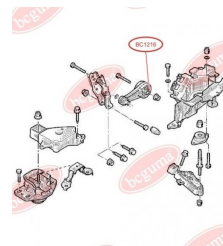

BC1215

HUB CARRIER BUSHING

www.en.bcguma.ua/auto/BC1215

Part Number:	BC1215
GTIN-13:	4823101802245
Number of other manufacturers (OEMs):	4409738; 8200050010; 8200267972; 8200550670; 4412523; 4418066
Weight, g:	209
Required amount:	1
Items in Package:	1
External diameter, mm:	40.0
Inner diameter, mm:	12.0
Thickness, mm:	44.0
Material:	Rubber / metal
That installation:	Back
Party settings:	Right

APPLICABILITY:

OPEL, VAUXHALL

ENGINE MOUNTING

www.en.bcguma.ua/auto/BC1216

Part Number:	BC1216
GTIN-13:	4823101802252
Number of other manufacturers (OEMs):	7700424321; 7700800522
Weight, g:	94
Required amount:	-
Items in Package:	1
External diameter, mm:	54.7
Inner diameter, mm:	10.2
Thickness, mm:	46.0
Material:	Rubber / metal
That installation:	-
Party settings:	Behind

APPLICABILITY:

RENAULT

BC1216