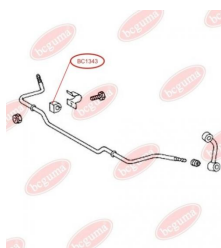

APPLICABILITY:

MERCEDES-BENZ