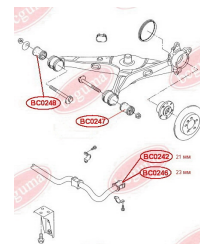

APPLICABILITY:

VW

CONTROL ARM-/TRAILING ARM BUSH

www.en.bcguma.ua/auto/BC0248

Part Number:	BC0248
GTIN-13:	4823101800609
Number of other manufacturers (OEMs):	7H0501132A
Weight, g:	409
Required amount:	2
Items in Package:	1
External diameter, mm:	60.0
Inner diameter, mm:	14.0
Thickness, mm:	75.0
Material:	Rubber / metal
That installation:	Back
Party settings:	Left / Right

APPLICABILITY:

VW

**BC0248**

BC0249**CONTROL ARM-/TRAILING ARM BUSH**www.en.bcguma.ua/auto/BC0249

Part Number:	BC0249
GTIN-13:	4823101800616
Number of other manufacturers (OEMs):	1K0505311AB; 1K0505311AA; 1K0505171B; 1K0505171C; 1K0505173C; 1K0505371
Weight, g:	95
Required amount:	2
Items in Package:	1
External diameter, mm:	42.4
Inner diameter, mm:	12.0
Thickness, mm:	60.0
Material:	Rubber / metal
That installation:	Back
Party settings:	Left / Right