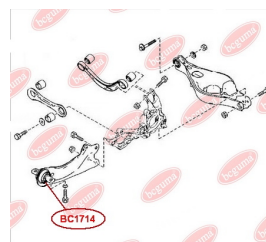

APPLICABILITY:

MAZDA

BC1714