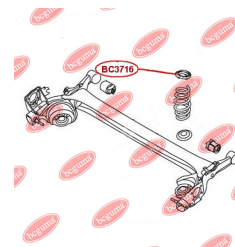

APPLICABILITY:

GEELY

BC3716