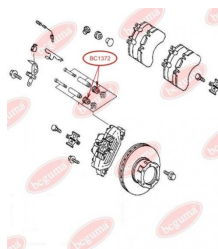

ANTHER OF BRAKE CALIPER

www.en.bcguma.ua/auto/BC1372

Part Number:	BC1372
GTIN-13:	4823101803051
Number of other manufacturers (OEMs):	A0004211463; A68320057; A6694204601; A6694202401; A6694202601; A6694204701; A6694204401; A6694202801; A6694203001; A6694206101; A6694204901; A6694206001; A6704207301; A6704205501; A6704205401; A6694202501; A6694202701; A6694204501; A6694202901; A669420310
Weight, g:	5
Required amount:	4
Items in Package:	1
External diameter, mm:	19.7
Inner diameter, mm:	17.5
Thickness, mm:	31.0
Material:	Rubber MBS
That installation:	Front
Party settings:	Left / Right

BC1372