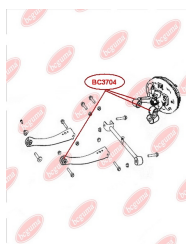

CONTROL ARM-/TRAILING ARM BUSH

www.en.bcguma.ua/auto/BC3704

Part Number:	BC3704
GTIN-13:	4823101804829
Number of other manufacturers (OEMs):	2911020001
Weight, g:	58
Required amount:	6
Items in Package:	1
External diameter, mm:	31.0
Inner diameter, mm:	12.0
Thickness, mm:	40.0
Material:	Rubber / metal
That installation:	Front
Party settings:	Left / Right