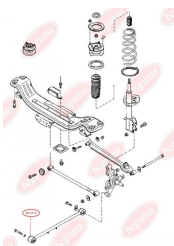

**APPLICABILITY:**

MAZDA

BC1610

TRACK CONTROL ARM BUSH

www.en.bcguma.ua/auto/BC1610

Part Number:	BC1610
GTIN-13:	4823101803624
Number of other manufacturers (OEMs):	GA5R28200; GA2A28200
Weight, g:	139
Required amount:	2
Items in Package:	1
External diameter, mm:	45.0
Inner diameter, mm:	12.0
Thickness, mm:	50.0
Material:	Rubber / metal
That installation:	Back
Party settings:	Left / Right