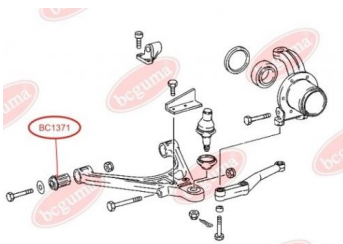

BC1371

CONTROL ARM-/TRAILING ARM BUSH

www.en.bcguma.ua/auto/BC1371

Part Number:	BC1371
GTIN-13:	4823101803044
Number of other manufacturers (OEMs):	A6313300075
Weight, g:	164
Required amount:	4
Items in Package:	1
External diameter, mm:	34.0
Inner diameter, mm:	16.0
Thickness, mm:	55.0
Material:	Rubber / metal
That installation:	Front
Party settings:	Left / Right