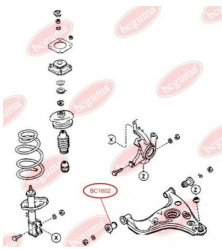

BC1602

CONTROL ARM-/TRAILING ARM BUSH

www.en.bcguma.ua/auto/BC1602

Part Number:	BC1602
GTIN-13:	4823101803556
Number of other manufacturers (OEMs):	G03034470D
Weight, g:	90
Required amount:	2
Items in Package:	1
External diameter, mm:	34.0
Inner diameter, mm:	12.0
Thickness, mm:	60.0
Material:	Rubber / metal
That installation:	Front
Party settings:	Left / Right

APPLICABILITY:

MAZDA

CONTROL ARM-/TRAILING ARM BUSH

www.en.bcguma.ua/auto/BC1603

Part Number:	BC1603
GTIN-13:	4823101803563
Number of other manufacturers (OEMs):	GJ2134460B
Weight, g:	273
Required amount:	2
Items in Package:	1
External diameter, mm:	45.0
Inner diameter, mm:	12.0
Thickness, mm:	74.0
Material:	Rubber / metal
That installation:	Front
Party settings:	Left / Right

APPLICABILITY:

MAZDA

BC1603