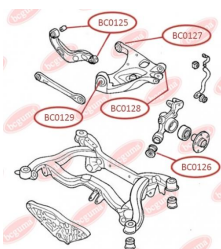

APPLICABILITY:

AUDI, SEAT

BC0125

BC0126**CONTROL ARM-/TRAILING ARM BUSH**

www.en.bcguma.ua/auto/BC0126

Part Number:	BC0126
GTIN-13:	4823101806137
Number of other manufacturers (OEMs):	8E0505311T; 8E0505312T; 8E0505311S; 8E0505312S; 8E0505203C; 8E0505203D; 8E0505311AC; 8E0505312AC
Weight, g:	250
Required amount:	2
Items in Package:	1
External diameter, mm:	43.8
Inner diameter, mm:	12.2
Thickness, mm:	60.0
Material:	Rubber / metal
That installation:	Back
Party settings:	Left / Right

APPLICABILITY:

AUDI, SEAT

CONTROL ARM-/TRAILING ARM BUSH

www.en.bcguma.ua/auto/BC0127

Part Number:	BC0127
GTIN-13:	4823101806526
Number of other manufacturers (OEMs):	8E0505171J; 8E0505311T; 8E0505311S; 8E0505312S; 8E0505311AC; 8E0505312AC; 8E0505312T
Weight, g:	236
Required amount:	2
Items in Package:	1
External diameter, mm:	47.0
Inner diameter, mm:	12.0
Thickness, mm:	50.0
Material:	Rubber / metal
That installation:	Back
Party settings:	Left / Right

APPLICABILITY:

AUDI

BC0127

BC0129**CONTROL ARM-/TRAILING ARM BUSH**www.en.bcguma.ua/auto/BC0129

Part Number:	BC0129
GTIN-13:	4823101806236
Number of other manufacturers (OEMs):	8E0505185N; 8E0505312S; 8E0505311S; 8E0505311T; 8E0505312T; 8E0505311AC; 8E0505312AC
Weight, g:	219
Required amount:	4
Items in Package:	1
External diameter, mm:	46.6
Inner diameter, mm:	12.2
Thickness, mm:	40.0
Material:	Rubber / metal
That installation:	Back
Party settings:	Left / Right

**APPLICABILITY:**

AUDI, SEAT

ANTHER OF BALL JOINTwww.en.bcguma.ua/auto/BC0131

Part Number:	BC0131
GTIN-13:	4823101805949
Number of other manufacturers (OEMs):	357407365
Weight, g:	9
Required amount:	2
Items in Package:	1
External diameter, mm:	35.0
Inner diameter, mm:	16.0
Thickness, mm:	25.0
Material:	Rubber
That installation:	Front
Party settings:	Left / Right