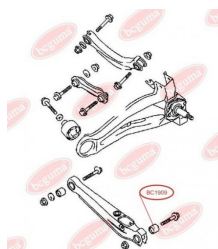

BC1908

STABILISER MOUNTING

www.en.bcguma.ua/auto/BC1908

Part Number:	BC1908
GTIN-13:	4823101803983
Number of other manufacturers (OEMs):	MB808005; MR403965; MB518954
Weight, g:	15
Required amount:	2
Items in Package:	1
External diameter, mm:	-
Inner diameter, mm:	18.7
Thickness, mm:	36.0
Material:	Rubber
That installation:	Front
Party settings:	Left / Right

APPLICABILITY:

MITSUBISHI

CONTROL ARM-/TRAILING ARM BUSH

www.en.bcguma.ua/auto/BC1909

Part Number:	BC1909
GTIN-13:	4823101803990
Number of other manufacturers (OEMs):	MR197915; 4113A062
Weight, g:	152
Required amount:	2
Items in Package:	1
External diameter, mm:	40.0
Inner diameter, mm:	12.0
Thickness, mm:	50.0
Material:	Rubber / metal
That installation:	Back
Party settings:	Left / Right

APPLICABILITY:

MITSUBISHI, PROTON

BC1909