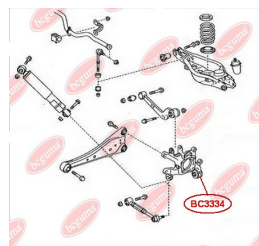

APPLICABILITY:

TOYOTA

BC3334