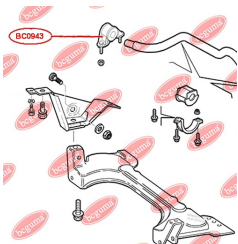

BC0943

ANTI-ROLL BAR BUSHING KIT

www.en.bcguma.ua/auto/BC0943

Part Number:	BC0943
GTIN-13:	4823101806557
Number of other manufacturers (OEMs):	51744226; 46777764; 46841320; 51713088
Weight, g:	105
Required amount:	2
Items in Package:	1
External diameter, mm:	34.0
Inner diameter, mm:	12.0
Thickness, mm:	29.0
Material:	Rubber
That installation:	Front
Party settings:	Left / Right

APPLICABILITY:

FIAT

CONTROL ARM-/TRAILING ARM BUSH

www.en.bcguma.ua/auto/BC1001

Part Number:	BC1001
GTIN-13:	4823101801989
Number of other manufacturers (OEMs):	7700302115; 7700302116; 4500091; 5445000QAA; 09160391; 9160391
Weight, g:	194
Required amount:	2
Items in Package:	1
External diameter, mm:	49.0
Inner diameter, mm:	22.0
Thickness, mm:	60.0
Material:	Rubber / metal
That installation:	Front
Party settings:	Left / Right

APPLICABILITY:

NISSAN, OPEL, RENAULT, VAUXHALL

BC1001