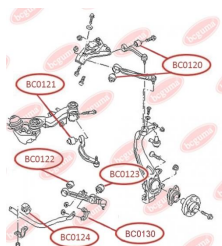

BC0123

CONTROL ARM-/TRAILING ARM BUSH

www.en.bcguma.ua/auto/BC0123

Part Number:	BC0123
GTIN-13:	4823101805772
Number of other manufacturers (OEMs):	8E0407181B; 8E0407181C; 8E0407181D
Weight, g:	182
Required amount:	2
Items in Package:	1
External diameter, mm:	40.5
Inner diameter, mm:	12.2
Thickness, mm:	37.0
Material:	Metal / Rubber
That installation:	Front
Party settings:	Left / Right

APPLICABILITY:

AUDI, SEAT, SKODA, VW

CONTROL ARM-/TRAILING ARM BUSH

www.en.bcguma.ua/auto/BC0125

Part Number:	BC0125
GTIN-13:	4823101805871
Number of other manufacturers (OEMs):	8E0501541S; 8E0501541Q; 8E0501541J
Weight, g:	191
Required amount:	4
Items in Package:	1
External diameter, mm:	36.4
Inner diameter, mm:	12.2
Thickness, mm:	46.5
Material:	Metal / Rubber
That installation:	Back
Party settings:	Left / Right

APPLICABILITY:

AUDI, SEAT

BC0125