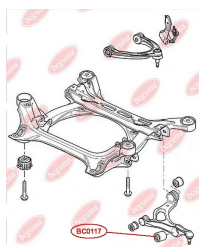

APPLICABILITY:

AUDI, VW

BC0114

BC0115**CONTROL ARM-/TRAILING ARM BUSH**www.en.bcguma.ua/auto/BC0115

Part Number:	BC0115
GTIN-13:	4823101800166
Number of other manufacturers (OEMs):	1K0505541B; 1K0505541C; 1K0505541D; 5Q0505541A
Weight, g:	178
Required amount:	2
Items in Package:	1
External diameter, mm:	61.0
Inner diameter, mm:	12.0
Thickness, mm:	64.0
Material:	Rubber / metal
That installation:	Back
Party settings:	Left / Right

APPLICABILITY:

AUDI, SEAT, SKODA, VW

BC0116**CONTROL ARM-/TRAILING ARM BUSH**www.en.bcguma.ua/auto/BC0116

Part Number:	BC0116
GTIN-13:	4823101805161
Number of other manufacturers (OEMs):	7L0407077; 95534102700; 95534102701; 95534102702
Weight, g:	160
Required amount:	4
Items in Package:	1
External diameter, mm:	40.5
Inner diameter, mm:	10.0
Thickness, mm:	43.0
Material:	Metal / Rubber
That installation:	Front
Party settings:	Left / Right

**APPLICABILITY:**

AUDI, PORSCHE, VW

BC0117

CONTROL ARM-/TRAILING ARM BUSH

www.en.bcguma.ua/auto/BC0117

Part Number:	BC0117
GTIN-13:	4823101805642
Number of other manufacturers (OEMs):	7L0412333A; 95534324301
Weight, g:	312
Required amount:	2
Items in Package:	1
External diameter, mm:	46.5
Inner diameter, mm:	14.2
Thickness, mm:	74.0
Material:	Metal / Rubber
That installation:	Front
Party settings:	Left / Right