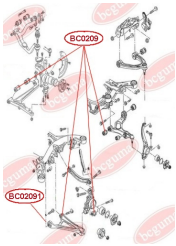

APPLICABILITY:

BMW, OPEL, VAUXHALL, VW

ANTHER OF BALL JOINTwww.en.bcguma.ua/auto/BC0207

Part Number:	BC0207
GTIN-13:	4823101800234
Number of other manufacturers (OEMs):	4708300; 191407365A; 191407365; 4708299; 191407365B
Weight, g:	5
Required amount:	2
Items in Package:	1
External diameter, mm:	28.0
Inner diameter, mm:	12.0
Thickness, mm:	22.0
Material:	Rubber MBS
That installation:	Front
Party settings:	Left / Right

APPLICABILITY:

OPEL, SEAT, VAUXHALL, VW

BC0207

BC0208**ANTHER OF BALL JOINT**www.en.bcguma.ua/auto/BC0208

Part Number:	BC0208
GTIN-13:	4823101800241
Number of other manufacturers (OEMs):	251407187A; 251407187B; 251407187; 4708299; 4708300
Weight, g:	7
Required amount:	2
Items in Package:	1
External diameter, mm:	35.0
Inner diameter, mm:	17.0
Thickness, mm:	20.0
Material:	Rubber MBS
That installation:	Front
Party settings:	Left / Right

APPLICABILITY:

OPEL, SKODA, VAUXHALL, VW

CONTROL ARM-/TRAILING ARM BUSHwww.en.bcguma.ua/auto/BC0209

Part Number:	BC0209
GTIN-13:	4823101800258
Number of other manufacturers (OEMs):	7D0407183C; 7D0407183; 7H0407183; 7L8407183; 7L0407183A; 7H0407152F; 7H0407152B; 7H0407151F; 7H0407151B
Weight, g:	239
Required amount:	2
Items in Package:	1
External diameter, mm:	40.0
Inner diameter, mm:	14.0
Thickness, mm:	60.0
Material:	Rubber / metal
That installation:	Front
Party settings:	Left / Right

APPLICABILITY:

AUDI, VW

BC0209

BC02091**CONTROL ARM-/TRAILING ARM BUSH**www.en.bcguma.ua/auto/BC02091

Part Number:	BC02091
GTIN-13:	4823101805666
Number of other manufacturers (OEMs):	95533101711; 95533101811; 7P0505312E; 7P0505311E; 7L0505311B; 7L0505312B
Weight, g:	299
Required amount:	2
Items in Package:	1
External diameter, mm:	60.2
Inner diameter, mm:	14.2
Thickness, mm:	70.0
Material:	Metal / Rubber
That installation:	Back
Party settings:	Left / Right