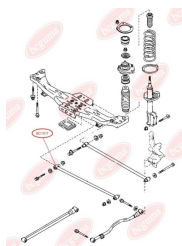

APPLICABILITY:

MAZDA