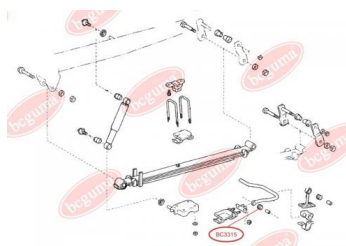

APPLICABILITY:

TOYOTA

BC3315