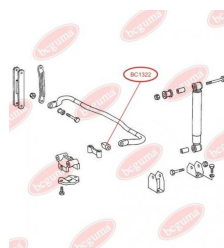

APPLICABILITY:

MERCEDES-BENZ