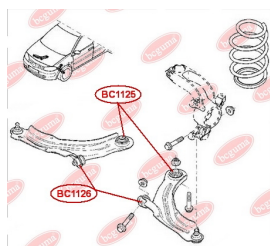

BC1126

CONTROL ARM-/TRAILING ARM BUSH

www.en.bcguma.ua/auto/BC1126

Part Number:	BC1126
GTIN-13:	4823101806038
Number of other manufacturers (OEMs):	545041876R; 545044506R; 545058191R; 8200242025; 8200586561; 8200586564; 8200586567; 545044506R; 8200041166; 4153300200; 4153300300
Weight, g:	166
Required amount:	2
Items in Package:	1
External diameter, mm:	33.5
Inner diameter, mm:	12.0
Thickness, mm:	48.0
Material:	Metal / Rubber
That installation:	Front
Party settings:	Left / Right