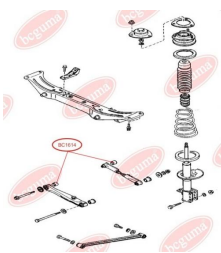

BC1614

TRACK CONTROL ARM BUSH

www.en.bcguma.ua/auto/BC1614

Part Number:	BC1614
GTIN-13:	4823101803662
Number of other manufacturers (OEMs):	G21128631
Weight, g:	110
Required amount:	2
Items in Package:	1
External diameter, mm:	42.0
Inner diameter, mm:	18.2
Thickness, mm:	41.0
Material:	Rubber / metal
That installation:	Back
Party settings:	Left / Right

APPLICABILITY:

MAZDA

BC1615

TRACK CONTROL ARM BUSH

www.en.bcguma.ua/auto/BC1615

Part Number:	BC1615
GTIN-13:	4823101803679
Number of other manufacturers (OEMs):	GE6028200; G11628300B
Weight, g:	140
Required amount:	2
Items in Package:	1
External diameter, mm:	41.5
Inner diameter, mm:	10.0
Thickness, mm:	50.0
Material:	Rubber / metal
That installation:	Back
Party settings:	Left / Right

APPLICABILITY:

MAZDA