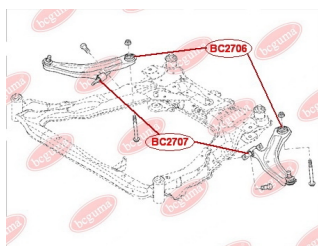

BC2706

CONTROL ARM-/TRAILING ARM BUSH, REINFORCED "BAD ROADS"

www.en.bcguma.ua/auto/BC2706

Part Number:	BC2706
GTIN-13:	4823101806052
Number of other manufacturers (OEMs):	54500BB00A; 54500BR30A; 54500JD000; 545001KA0A; 545001KA0B; 54501BB00A; 54501BR30A; 54501JD000; 54501JG000; 545011KA0A; 545011KA0B; 54501JY00A; 545040445R; 545055212R
Weight, g:	168
Required amount:	2
Items in Package:	1
External diameter, mm:	58.5
Inner diameter, mm:	12.2
Thickness, mm:	53.0
Material:	Metal / Rubber
That installation:	Front
Party settings:	Left / Right

APPLICABILITY:

NISSAN, RENAULT

BC2708

CONTROL ARM-/TRAILING ARM BUSH

www.en.bcguma.ua/auto/BC2708

Part Number:	BC2708
GTIN-13:	4823101805611
Number of other manufacturers (OEMs):	54500JN00A; 54500JN00B; 54501JN00A; 54501JN00B
Weight, g:	267
Required amount:	2
Items in Package:	1
External diameter, mm:	50.5
Inner diameter, mm:	14.2
Thickness, mm:	49.0
Material:	Metal / Rubber
That installation:	Front
Party settings:	Left / Right

APPLICABILITY:

NISSAN, NISSAN (DONGFENG)