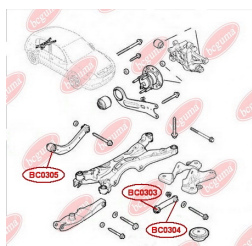

BC0305

TRACK CONTROL ARM BUSH

www.en.bcguma.ua/auto/BC0305

Part Number:	BC0305
GTIN-13:	4823101800791
Number of other manufacturers (OEMs):	0423008; 0423033; 13105744; 13204115
Weight, g:	192
Required amount:	2
Items in Package:	1
External diameter, mm:	38.5
Inner diameter, mm:	14.2
Thickness, mm:	54.0
Material:	Metal / Rubber
That installation:	Back
Party settings:	Left / Right

APPLICABILITY:

OPEL, VAUXHALL

BC0306

TRACK CONTROL ARM BUSH

www.en.bcguma.ua/auto/BC0306

Part Number:	BC0306
GTIN-13:	4823101800807
Number of other manufacturers (OEMs):	0423008; 0423033; 13204115; 13105744
Weight, g:	184
Required amount:	2
Items in Package:	1
External diameter, mm:	35.0
Inner diameter, mm:	12.0
Thickness, mm:	51.0
Material:	Metal / Rubber
That installation:	Back
Party settings:	Left / Right

APPLICABILITY:

OPEL, VAUXHALL