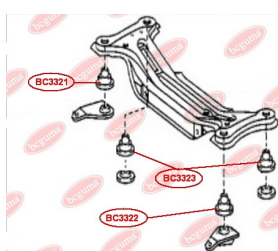

BC3322

HUB CARRIER BUSHING

www.en.bcguma.ua/auto/BC3322

Part Number:	BC3322
GTIN-13:	4823101806021
Number of other manufacturers (OEMs):	5227233040
Weight, g:	293
Required amount:	1
Items in Package:	1
External diameter, mm:	50.5
Inner diameter, mm:	18.5
Thickness, mm:	49.0
Material:	Metal / Rubber
That installation:	Back
Party settings:	Left

APPLICABILITY:

LEXUS, TOYOTA

BC3323

HUB CARRIER BUSHING

www.en.bcguma.ua/auto/BC3323

Part Number:	BC3323
GTIN-13:	4823101805963
Number of other manufacturers (OEMs):	5227533050
Weight, g:	273
Required amount:	2
Items in Package:	1
External diameter, mm:	50.5
Inner diameter, mm:	20.3
Thickness, mm:	49.0
Material:	Metal / Rubber
That installation:	Back
Party settings:	Left / Right

APPLICABILITY:

LEXUS, TOYOTA