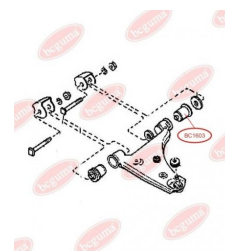

BC1602

CONTROL ARM-/TRAILING ARM BUSH

www.en.bcguma.ua/auto/BC1602

Part Number:	BC1602
GTIN-13:	4823101803556
Number of other manufacturers (OEMs):	G03034470D
Weight, g:	90
Required amount:	2
Items in Package:	1
External diameter, mm:	34.0
Inner diameter, mm:	12.0
Thickness, mm:	60.0
Material:	Rubber / metal
That installation:	Front
Party settings:	Left / Right

APPLICABILITY:

MAZDA

CONTROL ARM-/TRAILING ARM BUSH

www.en.bcguma.ua/auto/BC1603

Part Number:	BC1603
GTIN-13:	4823101803563
Number of other manufacturers (OEMs):	GJ2134460B
Weight, g:	273
Required amount:	2
Items in Package:	1
External diameter, mm:	45.0
Inner diameter, mm:	12.0
Thickness, mm:	74.0
Material:	Rubber / metal
That installation:	Front
Party settings:	Left / Right

APPLICABILITY:

MAZDA

BC1603