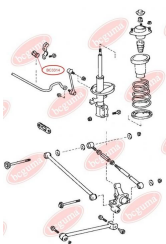

BC3314

ANTI-ROLL BAR BUSHING KIT

www.en.bcguma.ua/auto/BC3314

Part Number:	BC3314
GTIN-13:	4823101804935
Number of other manufacturers (OEMs):	4881833020; 4881833021
Weight, g:	49
Required amount:	2
Items in Package:	1
External diameter, mm:	30.0
Inner diameter, mm:	15.0
Thickness, mm:	36.0
Material:	Rubber
That installation:	Back
Party settings:	Left / Right

APPLICABILITY:

LEXUS, TOYOTA

ANTI-ROLL BAR STABILISER BUSH

www.en.bcguma.ua/auto/BC3315

Part Number:	BC3315
GTIN-13:	4823101804942
Number of other manufacturers (OEMs):	9038513008
Weight, g:	14
Required amount:	2
Items in Package:	1
External diameter, mm:	27.0
Inner diameter, mm:	13.5
Thickness, mm:	23.5
Material:	Rubber
That installation:	Back
Party settings:	Left / Right

APPLICABILITY:

TOYOTA

BC3315