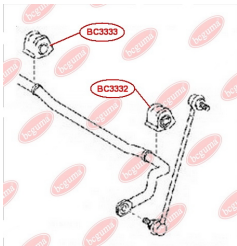

BC3333

ANTI-ROLL BAR BUSHING KIT, RIGHT

www.en.bcguma.ua/auto/BC3333

Part Number:	BC3333
GTIN-13:	4823101805277
Number of other manufacturers (OEMs):	4881542080
Weight, g:	118
Required amount:	1
Items in Package:	1
External diameter, mm:	-
Inner diameter, mm:	20.0
Thickness, mm:	54.0
Material:	Rubber
That installation:	Front
Party settings:	Right

APPLICABILITY:

TOYOTA

CONTROL ARM-/TRAILING ARM BUSH

www.en.bcguma.ua/auto/BC3334

Part Number:	BC3334
GTIN-13:	4823101805727
Number of other manufacturers (OEMs):	4230542020; 4230442020
Weight, g:	175
Required amount:	2
Items in Package:	1
External diameter, mm:	50.3
Inner diameter, mm:	12.2
Thickness, mm:	60.0
Material:	Metal / Rubber
That installation:	Back
Party settings:	Left / Right

APPLICABILITY:

TOYOTA

BC3334