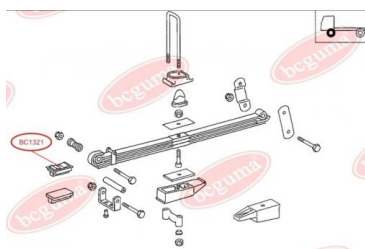

APPLICABILITY:

MERCEDES-BENZ

**BC1322****ANTI-ROLL BAR BUSHING KIT**

www.en.bcguma.ua/auto/BC1322

Part Number:	BC1322
GTIN-13:	4823101802498
Number of other manufacturers (OEMs):	A6733230385
Weight, g:	174
Required amount:	2
Items in Package:	1
External diameter, mm:	-
Inner diameter, mm:	28.0
Thickness, mm:	-
Material:	Rubber
That installation:	Front
Party settings:	Left / Right