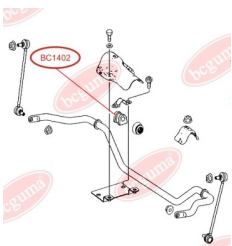

BC1402

STABILISER MOUNTING

www.en.bcguma.ua/auto/BC1402

Part Number:	BC1402
GTIN-13:	4823101803167
Number of other manufacturers (OEMs):	A6393232085
Weight, g:	81
Required amount:	2
Items in Package:	1
External diameter, mm:	43.0
Inner diameter, mm:	26.0
Thickness, mm:	54.0
Material:	Rubber
That installation:	Front
Party settings:	Left / Right

APPLICABILITY:

MERCEDES-BENZ

STABILISER MOUNTING WITH ANTHER (BC1398 - 1PC., BC1403 - 2PC.)

www.en.bcguma.ua/auto/BC14021

Part Number:	BC14021
GTIN-13:	4823101803174
Number of other manufacturers (OEMs):	A6393230292; A6393232085
Weight, g:	93
Required amount:	2
Items in Package:	1
External diameter, mm:	43.0
Inner diameter, mm:	26.0
Thickness, mm:	-
Material:	Rubber
That installation:	Front
Party settings:	Left / Right

APPLICABILITY:

MERCEDES-BENZ

BC14021