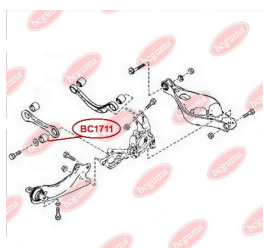

BC1711

CONTROL ARM-/TRAILING ARM BUSH

www.en.bcguma.ua/auto/BC1711

Part Number:	BC1711
GTIN-13:	4823101803846
Number of other manufacturers (OEMs):	GS1D28500A
Weight, g:	271
Required amount:	2
Items in Package:	1
External diameter, mm:	40.2
Inner diameter, mm:	12.2
Thickness, mm:	51.5
Material:	Metal / Rubber
That installation:	Back
Party settings:	Left / Right

APPLICABILITY:

MAZDA

BC1712

CONTROL ARM-/TRAILING ARM BUSH

www.en.bcguma.ua/auto/BC1712

Part Number:	BC1712
GTIN-13:	4823101803853
Number of other manufacturers (OEMs):	GS1D28500A
Weight, g:	220
Required amount:	2
Items in Package:	1
External diameter, mm:	40.2
Inner diameter, mm:	14.2
Thickness, mm:	45.0
Material:	Metal / Rubber
That installation:	Back
Party settings:	Left / Right

APPLICABILITY:

MAZDA