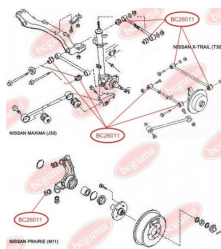

APPLICABILITY:

NISSAN

BC26011