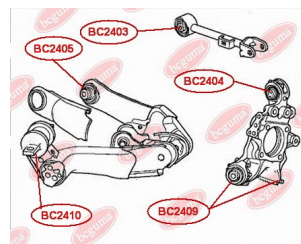

CONTROL ARM-/TRAILING ARM BUSH

www.en.bcguma.ua/auto/BC2410

Part Number:	BC2410
GTIN-13:	4823101806274
Number of other manufacturers (OEMs):	52370SWAA01; 52371SWAA01
Weight, g:	850
Required amount:	2
Items in Package:	1
External diameter, mm:	55.5
Inner diameter, mm:	14.2
Thickness, mm:	72.2
Material:	Metal / Rubber
That installation:	Back
Party settings:	Left / Right

BC2410