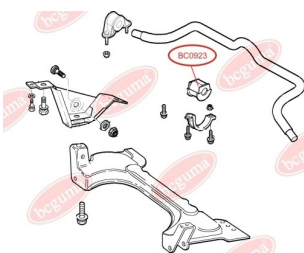

BC0923

ANTI-ROLL BAR BUSHING KIT

www.en.bcguma.ua/auto/BC0923

Part Number:	BC0923
GTIN-13:	4823101801248
Number of other manufacturers (OEMs):	46790552; 46738807; 46738808
Weight, g:	41
Required amount:	2
Items in Package:	1
External diameter, mm:	-
Inner diameter, mm:	23.0
Thickness, mm:	50.0
Material:	Rubber
That installation:	Front
Party settings:	Left / Right