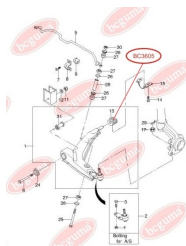

BC3604

STABILISER MOUNTING

www.en.bcguma.ua/auto/BC3604

Part Number:	BC3604
GTIN-13:	4823101804713
Number of other manufacturers (OEMs):	2875013; 0350153; 1603148; 1603150
Weight, g:	14
Required amount:	4
Items in Package:	1
External diameter, mm:	30.0
Inner diameter, mm:	8.0
Thickness, mm:	20.0
Material:	Rubber
That installation:	Front
Party settings:	Left / Right

APPLICABILITY:

ALFA ROMEO, BEDFORD, DAEWOO, HONDA, MERCEDES-BENZ, OPEL, SAAB, VAUXHALL

CONTROL ARM/TRAILING ARM BUSH

www.en.bcguma.ua/auto/BC3605

Part Number:	BC3605
GTIN-13:	4823101804720
Number of other manufacturers (OEMs):	0352335; 90235040; 0352335; 90334546
Weight, g:	178
Required amount:	2
Items in Package:	1
External diameter, mm:	56.0
Inner diameter, mm:	21.0
Thickness, mm:	54.0
Material:	Rubber
That installation:	Back Front
Party settings:	Left / Right

APPLICABILITY:

DAEWOO, MERCEDES-BENZ, OPEL, PEUGEOT, VAUXHALL

BC3605