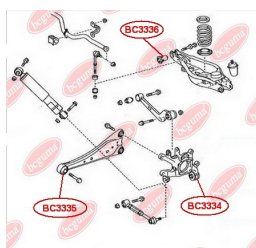

APPLICABILITY:

TOYOTA

BC3336