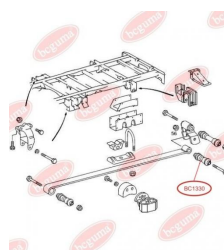

BUSHING, LEAF SPRING

www.en.bcguma.ua/auto/BC1330

Part Number:	BC1330
GTIN-13:	4823101802573
Number of other manufacturers (OEMs):	A9013240250; A9013240350; 2D0511171C; 2D0511171B; 05118732AA; 5118732AA
Weight, g:	336
Required amount:	4
Items in Package:	1
External diameter, mm:	50.4
Inner diameter, mm:	12.1
Thickness, mm:	80.0
Material:	Rubber / metal
That installation:	Back
Party settings:	Left / Right