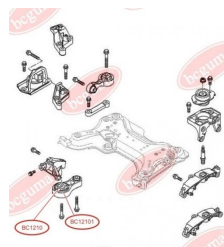

BC1210

ENGINE MOUNTING

www.en.bcguma.ua/auto/BC1210

Part Number:	BC1210
GTIN-13:	4823101802191
Number of other manufacturers (OEMs):	4421191; 4411938; 8200049243; 8200725253
Weight, g:	345
Required amount:	-
Items in Package:	1
External diameter, mm:	87.2
Inner diameter, mm:	16.0
Thickness, mm:	53.0
Material:	Rubber / metal
That installation:	-
Party settings:	Behind the bottom

APPLICABILITY:

NISSAN, OPEL, RENAULT, VAUXHALL

ENGINE MOUNTING

www.en.bcguma.ua/auto/BC12101

Part Number:	BC12101
GTIN-13:	4823101806076
Number of other manufacturers (OEMs):	4421191; 4411938; 8200049243; 8200725253
Weight, g:	289
Required amount:	2
Items in Package:	1
External diameter, mm:	87.8
Inner diameter, mm:	16.5
Thickness, mm:	53.0
Material:	Polyamide / rubber / metal
That installation:	-
Party settings:	Behind the bottom

APPLICABILITY:

NISSAN, OPEL, RENAULT, VAUXHALL

BC12101