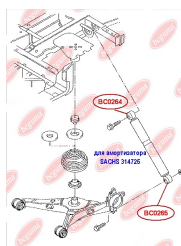

APPLICABILITY:

VW