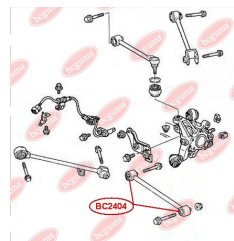

APPLICABILITY:

HONDA

BC2404