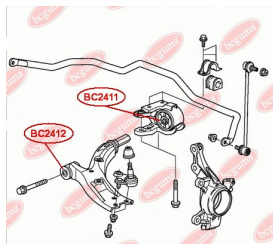

BC2411

CONTROL ARM-/TRAILING ARM BUSH

www.en.bcguma.ua/auto/BC2411

Part Number:	BC2411
GTIN-13:	4823101805529
Number of other manufacturers (OEMs):	51395SWAE01
Weight, g:	210
Required amount:	2
Items in Package:	1
External diameter, mm:	70.5
Inner diameter, mm:	19.0
Thickness, mm:	50.0
Material:	Polymer/Rubber/Metal
That installation:	Front
Party settings:	Left / Right

APPLICABILITY:

HONDA

CONTROL ARM-/TRAILING ARM BUSH

www.en.bcguma.ua/auto/BC2412

Part Number:	BC2412
GTIN-13:	4823101805000
Number of other manufacturers (OEMs):	51350SWAE01
Weight, g:	183
Required amount:	2
Items in Package:	1
External diameter, mm:	41.5
Inner diameter, mm:	14.3
Thickness, mm:	61.0
Material:	Rubber / metal
That installation:	Front
Party settings:	Left / Right

APPLICABILITY:

HONDA

BC2412