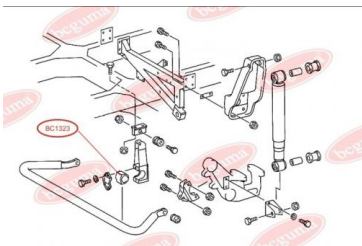

BC1323

ANTI-ROLL BAR BUSHING KIT

www.en.bcguma.ua/auto/BC1323

Part Number:	BC1323
GTIN-13:	4823101802504
Number of other manufacturers (OEMs):	A6733260381; A6733260781
Weight, g:	67
Required amount:	2
Items in Package:	1
External diameter, mm:	58.0
Inner diameter, mm:	45.0
Thickness, mm:	63.0
Material:	Rubber
That installation:	Back
Party settings:	Left / Right

APPLICABILITY:

MERCEDES-BENZ

BC1324

ANTI-ROLL BAR BUSHING KIT

www.en.bcguma.ua/auto/BC1324

Part Number:	BC1324
GTIN-13:	4823101802511
Number of other manufacturers (OEMs):	A6733260281; A6733260581
Weight, g:	93
Required amount:	2
Items in Package:	1
External diameter, mm:	58.0
Inner diameter, mm:	36.0
Thickness, mm:	63.0
Material:	Rubber
That installation:	Back
Party settings:	Left / Right

APPLICABILITY:

MERCEDES-BENZ