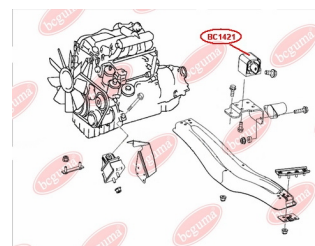

BC14201

SHOCK ABSORBER BUSH

www.en.bcguma.ua/auto/BC14201

Part Number:	BC14201
GTIN-13:	4823101805222
Number of other manufacturers (OEMs):	A6393260300; A6393260800; A6393260900; A6393261000; A6393262100; A6393262400; A6393262500
Weight, g:	160
Required amount:	2
Items in Package:	1
External diameter, mm:	42.3
Inner diameter, mm:	14.2
Thickness, mm:	46.0
Material:	Metal / Rubber
That installation:	Back
Party settings:	Left / Right

APPLICABILITY:

MERCEDES-BENZ

TRANSMISSION MOUNTING

www.en.bcguma.ua/auto/BC1421

Part Number:	BC1421
GTIN-13:	4823101803341
Number of other manufacturers (OEMs):	A6392420013; 2E0199379
Weight, g:	495
Required amount:	1
Items in Package:	1
External diameter, mm:	-
Inner diameter, mm:	-
Thickness, mm:	130.0
Material:	Rubber / metal
That installation:	-
Party settings:	Behind

APPLICABILITY:

MERCEDES-BENZ, VW

BC1421