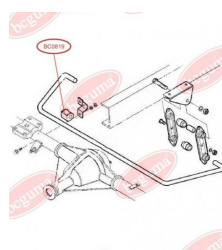

APPLICABILITY:

IVECO

BC0819