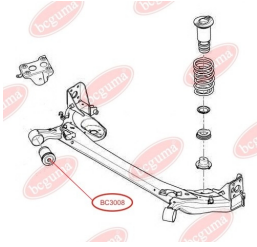

APPLICABILITY:

CITROËN, FIAT, PEUGEOT

BC3007

BC3008**HUB CARRIER BUSHING**

www.en.bcguma.ua/auto/BC3008

Part Number:	BC3008
GTIN-13:	4823101804508
Number of other manufacturers (OEMs):	51783623; 5131G8
Weight, g:	550
Required amount:	2
Items in Package:	1
External diameter, mm:	68.5
Inner diameter, mm:	12.9
Thickness, mm:	100.0
Material:	Rubber / metal
That installation:	Back
Party settings:	Left / Right