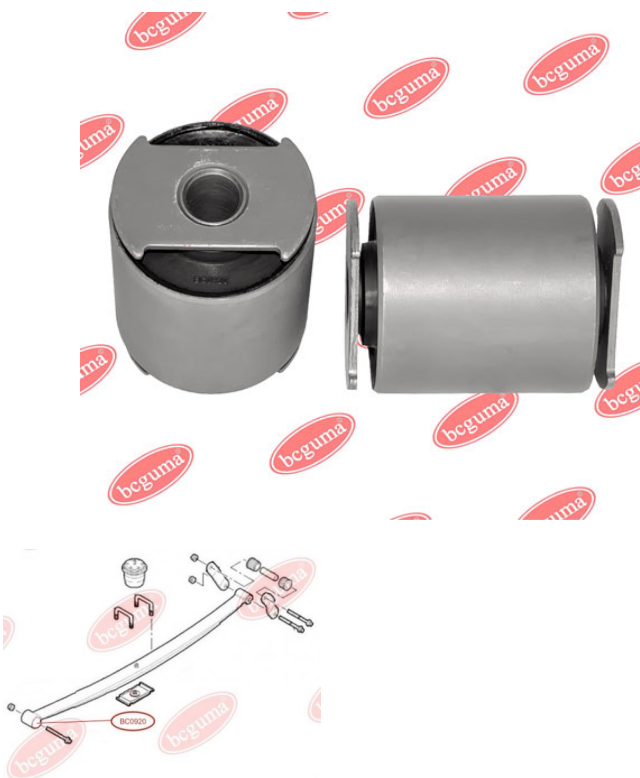

BC0920

LEAF SPRING BUSHING

www.en.bcguma.ua/auto/BC0920

Part Number:	BC0920
GTIN-13:	4823101801798
Number of other manufacturers (OEMs):	13527988
Weight, g:	669
Required amount:	-
Items in Package:	1
External diameter, mm:	65.5
Inner diameter, mm:	16.0
Thickness, mm:	87.0
Material:	Rubber / metal
That installation:	Back Front
Party settings:	Left / Right

APPLICABILITY:

FIAT

CONTROL ARM-/TRAILING ARM BUSH

www.en.bcguma.ua/auto/BC0921

Part Number:	BC0921
GTIN-13:	4823101801804
Number of other manufacturers (OEMs):	1352225080; 3521P2S1; 3521P1S1; 3521P2; 3521P1; 3520S1S1; 3520S0S1; 3520S1; 3520S0; 1352228080; 50705198; 1352226080; 3520S0; 3520S1; 3521P1; 3521P2; 1352227080
Weight, g:	265
Required amount:	2
Items in Package:	1
External diameter, mm:	60.0
Inner diameter, mm:	19.0
Thickness, mm:	65.0
Material:	Rubber / metal
That installation:	Front
Party settings:	Left / Right