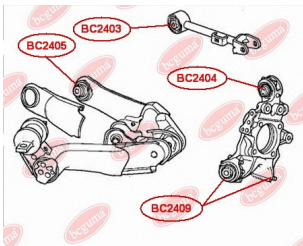

BC2409

CONTROL ARM-/TRAILING ARM BUSH

www.en.bcguma.ua/auto/BC2409

Part Number:	BC2409
GTIN-13:	4823101805512
Number of other manufacturers (OEMs):	52210SWAA00
Weight, g:	316
Required amount:	4
Items in Package:	1
External diameter, mm:	45.5
Inner diameter, mm:	14.2
Thickness, mm:	55.5
Material:	Metal / Rubber
That installation:	Back
Party settings:	Left / Right

APPLICABILITY:

HONDA

CONTROL ARM-/TRAILING ARM BUSH

www.en.bcguma.ua/auto/BC2410

Part Number:	BC2410
GTIN-13:	4823101806274
Number of other manufacturers (OEMs):	52370SWAA01; 52371SWAA01
Weight, g:	850
Required amount:	2
Items in Package:	1
External diameter, mm:	55.5
Inner diameter, mm:	14.2
Thickness, mm:	72.2
Material:	Metal / Rubber
That installation:	Back
Party settings:	Left / Right

BC2410

APPLICABILITY:

HONDA