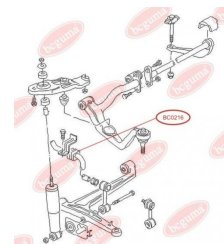

BC0215

MOUNTING, AXLE BEAM

www.en.bcguma.ua/auto/BC0215

Part Number:	BC0215
GTIN-13:	4823101800319
Number of other manufacturers (OEMs):	251501131A
Weight, g:	210
Required amount:	4
Items in Package:	1
External diameter, mm:	47.0
Inner diameter, mm:	12.0
Thickness, mm:	75.0
Material:	Rubber / metal
That installation:	Back
Party settings:	Left / Right

APPLICABILITY:

VW

STABILISER MOUNTING

www.en.bcguma.ua/auto/BC0216

Part Number:	BC0216
GTIN-13:	4823101800326
Number of other manufacturers (OEMs):	7D1411041; 701411041
Weight, g:	30
Required amount:	2
Items in Package:	1
External diameter, mm:	-
Inner diameter, mm:	22.5
Thickness, mm:	30.0
Material:	Rubber
That installation:	Front
Party settings:	Left / Right

APPLICABILITY:

VW

BC0216