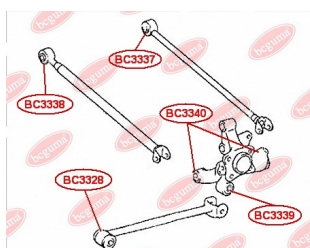

BC3337

CONTROL ARM-/TRAILING ARM BUSH

www.en.bcguma.ua/auto/BC3337

Part Number:	BC3337
GTIN-13:	4823101806229
Number of other manufacturers (OEMs):	4873048110; 4873048120
Weight, g:	193
Required amount:	2
Items in Package:	1
External diameter, mm:	39.0
Inner diameter, mm:	14.4
Thickness, mm:	55.0
Material:	Rubber / metal
That installation:	Back
Party settings:	Left / Right

APPLICABILITY:

LEXUS, TOYOTA

BC3338

CONTROL ARM-/TRAILING ARM BUSH

www.en.bcguma.ua/auto/BC3338

Part Number:	BC3338
GTIN-13:	4823101805956
Number of other manufacturers (OEMs):	4871048050
Weight, g:	157
Required amount:	2
Items in Package:	1
External diameter, mm:	37.2
Inner diameter, mm:	12.3
Thickness, mm:	55.0
Material:	Rubber / metal
That installation:	Back
Party settings:	Left / Right

APPLICABILITY:

LEXUS, TOYOTA