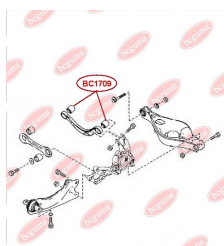

BC1709

CONTROL ARM-/TRAILING ARM BUSH

www.en.bcguma.ua/auto/BC1709

Part Number:	BC1709
GTIN-13:	4823101803822
Number of other manufacturers (OEMs):	GS1D28450A
Weight, g:	169
Required amount:	4
Items in Package:	1
External diameter, mm:	40.0
Inner diameter, mm:	12.0
Thickness, mm:	44.0
Material:	Rubber / metal
That installation:	Back
Party settings:	Left / Right

APPLICABILITY:

MAZDA

CONTROL ARM-/TRAILING ARM BUSH

www.en.bcguma.ua/auto/BC1710

Part Number:	BC1710
GTIN-13:	4823101803839
Number of other manufacturers (OEMs):	G26A28200B; G26A28250B; GJ6A28200K; GJ6A28200G; GJ6A28200J; GJ6A28250K; GJ6A28250G; GJ6A28250J
Weight, g:	631
Required amount:	2
Items in Package:	1
External diameter, mm:	60.5
Inner diameter, mm:	-
Thickness, mm:	148.0
Material:	Rubber / metal
That installation:	Back
Party settings:	Left / Right

APPLICABILITY:

MAZDA

BC1710