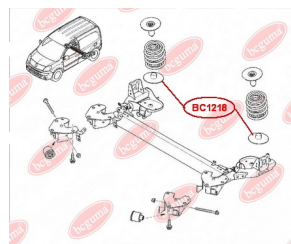

HUB CARRIER BUSHING, REINFORCED "BAD ROADS"

www.en.bcguma.ua/auto/BC1218

Part Number:	BC1218
GTIN-13:	4823101802276
Number of other manufacturers (OEMs):	8200190743; 4412357
Weight, g:	138
Required amount:	2
Items in Package:	1
External diameter, mm:	155.0
Inner diameter, mm:	48.0
Thickness, mm:	8.0
Material:	Rubber
That installation:	Back
Party settings:	Left / Right