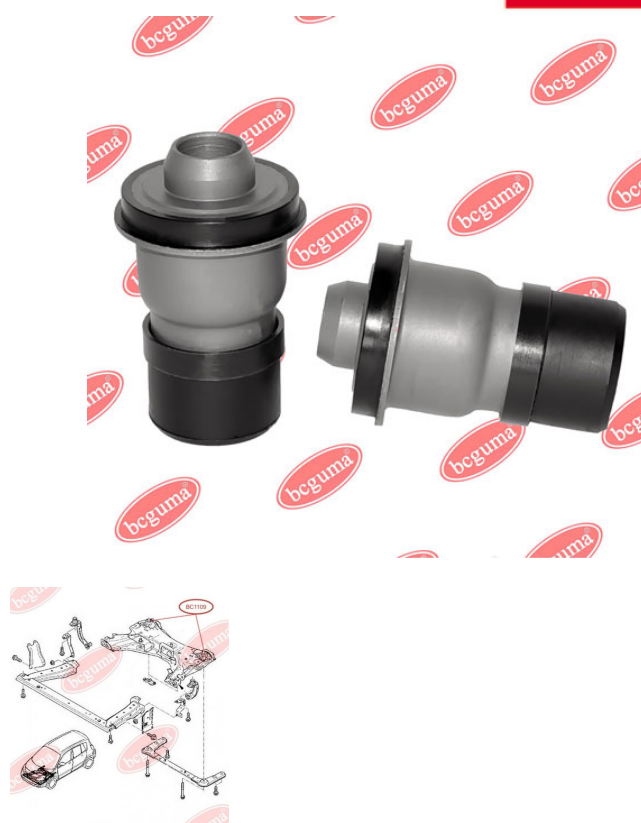

BC1108

PEDAL PAD, BRAKE PEDAL

www.en.bcguma.ua/auto/BC1108

Part Number:	BC1108
GTIN-13:	4823101802887
Number of other manufacturers (OEMs):	8200183752
Weight, g:	25
Required amount:	-
Items in Package:	1
External diameter, mm:	-
Inner diameter, mm:	-
Thickness, mm:	-
Material:	Rubber
That installation:	-
Party settings:	-

APPLICABILITY:

RENAULT

MOUNTING, AXLE BEAM

www.en.bcguma.ua/auto/BC1109

Part Number:	BC1109
GTIN-13:	4823101802115
Number of other manufacturers (OEMs):	54400EN01A; 54400EN000; 54400EW00B; 8200742907; 8200742904; 8200503491; 8200275525; 8200181920; 8200275524
Weight, g:	288
Required amount:	2
Items in Package:	1
External diameter, mm:	41.0
Inner diameter, mm:	16.8
Thickness, mm:	79.5
Material:	Rubber / metal
That installation:	Front
Party settings:	Left / Right

APPLICABILITY:

NISSAN, NISSAN (DONGFENG), RENAULT

BC1109