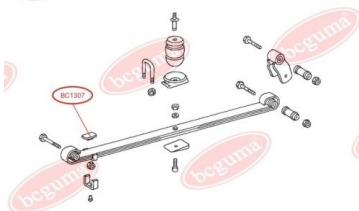

APPLICABILITY:

MERCEDES-BENZ

BC1308**BUSHING, LEAF SPRING**

www.en.bcguma.ua/auto/BC1308

Part Number:	BC1308
GTIN-13:	4823101802368
Number of other manufacturers (OEMs):	A6703200344
Weight, g:	374
Required amount:	2
Items in Package:	1
External diameter, mm:	58.0
Inner diameter, mm:	36.0
Thickness, mm:	86.5
Material:	Rubber / metal
That installation:	Back
Party settings:	Behind