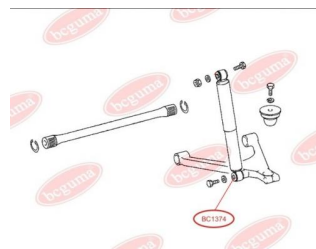

APPLICABILITY:

MERCEDES-BENZ

BC1374