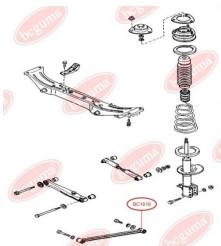

BC1616

TRACK CONTROL ARM BUSH

www.en.bcguma.ua/auto/BC1616

Part Number:	BC1616
GTIN-13:	4823101803686
Number of other manufacturers (OEMs):	G11628300B; GE6028200
Weight, g:	107
Required amount:	2
Items in Package:	1
External diameter, mm:	41.5
Inner diameter, mm:	16.0
Thickness, mm:	50.0
Material:	Rubber / metal
That installation:	Back
Party settings:	Left / Right

APPLICABILITY:

MAZDA

BC1617

TRACK CONTROL ARM BUSH

www.en.bcguma.ua/auto/BC1617

Part Number:	BC1617
GTIN-13:	4823101803693
Number of other manufacturers (OEMs):	B45528200A; B45528200B
Weight, g:	87
Required amount:	2
Items in Package:	1
External diameter, mm:	41.5
Inner diameter, mm:	20.0
Thickness, mm:	50.0
Material:	Rubber / metal
That installation:	Back
Party settings:	Left / Right

APPLICABILITY:

MAZDA