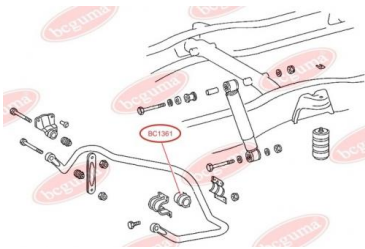

BC1361

STABILISER MOUNTING

www.en.bcguma.ua/auto/BC1361

Part Number:	BC1361
GTIN-13:	4823101802948
Number of other manufacturers (OEMs):	A6673260681
Weight, g:	222
Required amount:	2
Items in Package:	1
External diameter, mm:	80.0
Inner diameter, mm:	45.0
Thickness, mm:	80.0
Material:	Rubber
That installation:	Back
Party settings:	Left / Right

APPLICABILITY:

MERCEDES-BENZ

STABILISER MOUNTING

www.en.bcguma.ua/auto/BC1362

Part Number:	BC1362
GTIN-13:	4823101802955
Number of other manufacturers (OEMs):	A6693260081
Weight, g:	190
Required amount:	2
Items in Package:	1
External diameter, mm:	68.0
Inner diameter, mm:	50.0
Thickness, mm:	81.0
Material:	Rubber
That installation:	Back
Party settings:	Left / Right

APPLICABILITY:

MERCEDES-BENZ

BC1362