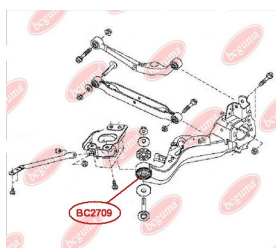

BC2709

CONTROL ARM-/TRAILING ARM BUSH

www.en.bcguma.ua/auto/BC2709

Part Number:	BC2709
GTIN-13:	4823101805635
Number of other manufacturers (OEMs):	55501JD00A; 55044JG00A; 55044JG00B; 55502JG000; 55502JY00A; 55502JG02B; 55501JG02B
Weight, g:	542
Required amount:	2
Items in Package:	1
External diameter, mm:	69.3
Inner diameter, mm:	14.2
Thickness, mm:	62.0
Material:	Metal / Rubber
That installation:	Back
Party settings:	Left / Right

APPLICABILITY:

NISSAN

CONTROL ARM-/TRAILING ARM BUSH

www.en.bcguma.ua/auto/BC2710

Part Number:	BC2710
GTIN-13:	4823101805475
Number of other manufacturers (OEMs):	545004M501; 545004M401
Weight, g:	141
Required amount:	2
Items in Package:	1
External diameter, mm:	49.5
Inner diameter, mm:	20.8
Thickness, mm:	38.2
Material:	Metal / Rubber
That installation:	Front
Party settings:	Left / Right

APPLICABILITY:

NISSAN

BC2710