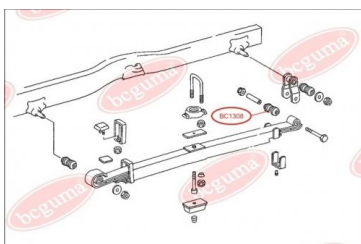

BC1308

BUSHING, LEAF SPRING

www.en.bcguma.ua/auto/BC1308

Part Number:	BC1308
GTIN-13:	4823101802368
Number of other manufacturers (OEMs):	A6703200344
Weight, g:	374
Required amount:	2
Items in Package:	1
External diameter, mm:	58.0
Inner diameter, mm:	36.0
Thickness, mm:	86.5
Material:	Rubber / metal
That installation:	Back
Party settings:	Behind

APPLICABILITY:

DAF, DEUTZ-FAHR, FENDT, INTERNATIONAL HARV., IVECO, KRAMER, MAGIRUS-DEUTZ, MAN, MERCEDES-BENZ

ANTI-ROLL BAR BUSHING KIT

www.en.bcguma.ua/auto/BC1310

Part Number:	BC1310
GTIN-13:	4823101802375
Number of other manufacturers (OEMs):	A3093200073; A3143260153; A3143260481
Weight, g:	41
Required amount:	-
Items in Package:	1
External diameter, mm:	30.0
Inner diameter, mm:	12.0
Thickness, mm:	30.0
Material:	Rubber / metal
That installation:	Back Front
Party settings:	Left / Right

APPLICABILITY:

MERCEDES-BENZ

BC1310