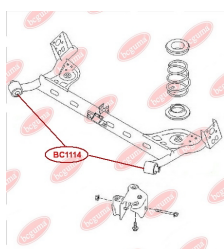

APPLICABILITY:

DACIA, RENAULT

BC1112

BC1114**HUB CARRIER BUSHING**

www.en.bcguma.ua/auto/BC1114

Part Number:	BC1114
GTIN-13:	4823101805031
Number of other manufacturers (OEMs):	6001549989; 8200287912; 6001549988; 55501BC64B; 55501EM10B; 555011HA2B; 555011FE0B; 55501EM30A; 555011FC0B; 550451HA0A; 55316AX600; 55501BC61A; 55501BC64A
Weight, g:	347
Required amount:	2
Items in Package:	1
External diameter, mm:	67.0
Inner diameter, mm:	12.2
Thickness, mm:	90.0
Material:	Polyamide / rubber
That installation:	Back
Party settings:	Left / Right