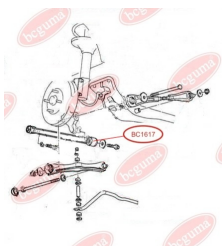

TRACK CONTROL ARM BUSH

www.en.bcguma.ua/auto/BC1617

Part Number:	BC1617
GTIN-13:	4823101803693
Number of other manufacturers (OEMs):	B45528200A; B45528200B
Weight, g:	87
Required amount:	2
Items in Package:	1
External diameter, mm:	41.5
Inner diameter, mm:	20.0
Thickness, mm:	50.0
Material:	Rubber / metal
That installation:	Back
Party settings:	Left / Right