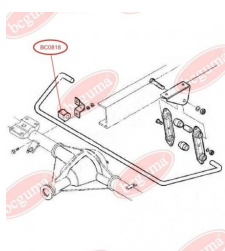

BC0818

STABILISER MOUNTING

www.en.bcguma.ua/auto/BC0818

Part Number:	BC0818
GTIN-13:	4823101801453
Number of other manufacturers (OEMs):	93803961
Weight, g:	42
Required amount:	-
Items in Package:	1
External diameter, mm:	34.0
Inner diameter, mm:	16.0
Thickness, mm:	40.0
Material:	Rubber
That installation:	Back
Party settings:	Left / Right

APPLICABILITY:

IVECO

STABILISER MOUNTING

www.en.bcguma.ua/auto/BC0819

Part Number:	BC0819
GTIN-13:	4823101801460
Number of other manufacturers (OEMs):	8581021
Weight, g:	39
Required amount:	-
Items in Package:	1
External diameter, mm:	34.0
Inner diameter, mm:	18.0
Thickness, mm:	40.0
Material:	Rubber
That installation:	Back
Party settings:	Left / Right

APPLICABILITY:

IVECO

BC0819