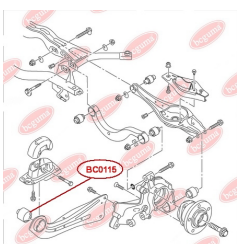

BC0115

CONTROL ARM-/TRAILING ARM BUSH

www.en.bcguma.ua/auto/BC0115

Part Number:	BC0115
GTIN-13:	4823101800166
Number of other manufacturers (OEMs):	1K0505541B; 1K0505541C; 1K0505541D; 5Q0505541A
Weight, g:	178
Required amount:	2
Items in Package:	1
External diameter, mm:	61.0
Inner diameter, mm:	12.0
Thickness, mm:	64.0
Material:	Rubber / metal
That installation:	Back
Party settings:	Left / Right

APPLICABILITY:

AUDI, SEAT, SKODA, VW

BC0116

CONTROL ARM-/TRAILING ARM BUSH

www.en.bcguma.ua/auto/BC0116

Part Number:	BC0116
GTIN-13:	4823101805161
Number of other manufacturers (OEMs):	7L0407077; 95534102700; 95534102701; 95534102702
Weight, g:	160
Required amount:	4
Items in Package:	1
External diameter, mm:	40.5
Inner diameter, mm:	10.0
Thickness, mm:	43.0
Material:	Metal / Rubber
That installation:	Front
Party settings:	Left / Right

APPLICABILITY:

AUDI, PORSCHE, VW