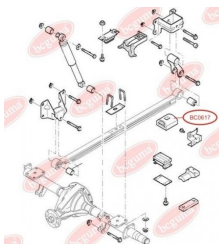

APPLICABILITY:

FORD

**BC0617**

BC0618**CONTROL ARM-/TRAILING ARM BUSH**www.en.bcguma.ua/auto/BC0618

Part Number:	BC0618
GTIN-13:	4823101801149
Number of other manufacturers (OEMs):	YC153069AG; YC153069AF; 4131788; 4041450
Weight, g:	131
Required amount:	2
Items in Package:	1
External diameter, mm:	37.0
Inner diameter, mm:	14.0
Thickness, mm:	67.0
Material:	Rubber / metal
That installation:	Front
Party settings:	Left / Right