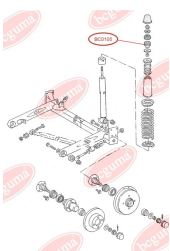

APPLICABILITY:

AUDI

BC0102

BC0103**ROD ASSEMBLY BUSH**www.en.bcguma.ua/auto/BC0103

Part Number:	BC0103
GTIN-13:	4823101800043
Number of other manufacturers (OEMs):	811419801C; 893419802; 811419801E
Weight, g:	30
Required amount:	2
Items in Package:	1
External diameter, mm:	24.5
Inner diameter, mm:	10.0
Thickness, mm:	26.0
Material:	Rubber / metal
That installation:	Front
Party settings:	Left / Right

APPLICABILITY:

AUDI, VW

CONTROL ARM BUSHING - FRONT, REINFORCED, "BAD ROADS"www.en.bcguma.ua/auto/BC0104

Part Number:	BC0104
GTIN-13:	4823101800050
Number of other manufacturers (OEMs):	1K0199232J; 1K0199231G; 1K0199231J; 6Q0407183A; 1K0407183E; 6Q0407183; 1K0407183
Weight, g:	140
Required amount:	2
Items in Package:	1
External diameter, mm:	63.5
Inner diameter, mm:	17.5
Thickness, mm:	50.8
Material:	Polymeric material
That installation:	Back Front
Party settings:	Left / Right

APPLICABILITY:

AUDI, SEAT, SKODA, VW

BC0104

BC0105**BEARING RING, LOWER BUSHING**www.en.bcguma.ua/auto/BC0105

Part Number:	BC0105
GTIN-13:	4823101800067
Number of other manufacturers (OEMs):	811512333A
Weight, g:	42
Required amount:	2
Items in Package:	1
External diameter, mm:	48.0
Inner diameter, mm:	10.0
Thickness, mm:	32.0
Material:	Rubber
That installation:	Back
Party settings:	Left / Right

**APPLICABILITY:**

AUDI

BEARING RING, UPPER BUSHINGwww.en.bcguma.ua/auto/BC0106

Part Number:	BC0106
GTIN-13:	4823101800074
Number of other manufacturers (OEMs):	811512335A
Weight, g:	33
Required amount:	2
Items in Package:	1
External diameter, mm:	48.0
Inner diameter, mm:	10.0
Thickness, mm:	21.0
Material:	Rubber
That installation:	Back
Party settings:	Left / Right