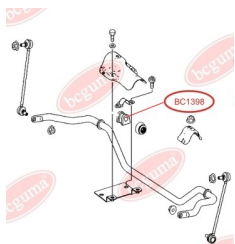

BC1398

STABILISER MOUNTING

www.en.bcguma.ua/auto/BC1398

Part Number:	BC1398
GTIN-13:	4823101803129
Number of other manufacturers (OEMs):	A6393231285; A6393231985; A6393230585
Weight, g:	81
Required amount:	2
Items in Package:	1
External diameter, mm:	43.0
Inner diameter, mm:	24.0
Thickness, mm:	54.0
Material:	Rubber
That installation:	Front
Party settings:	Left / Right

APPLICABILITY:

MERCEDES-BENZ

STABILISER MOUNTING WITH ANTHÉR (BC1398 - 1PC., BC1403 - 2PC.)

www.en.bcguma.ua/auto/BC13981

Part Number:	BC13981
GTIN-13:	4823101803136
Number of other manufacturers (OEMs):	A6393231985; A6393230585; A6393231285; A6393230292
Weight, g:	93
Required amount:	2
Items in Package:	1
External diameter, mm:	43.0
Inner diameter, mm:	24.0
Thickness, mm:	-
Material:	Rubber
That installation:	Front
Party settings:	Left / Right

APPLICABILITY:

MERCEDES-BENZ

BC13981