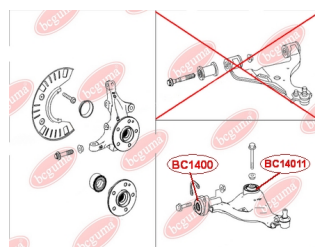

APPLICABILITY:

MERCEDES-BENZ

BC14011