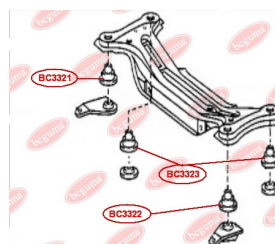

APPLICABILITY:

LEXUS, TOYOTA

BC3321

HUB CARRIER BUSHING

www.en.bcguma.ua/auto/BC3321

Part Number:	BC3321
GTIN-13:	4823101806014
Number of other manufacturers (OEMs):	5227133030
Weight, g:	315
Required amount:	1
Items in Package:	1
External diameter, mm:	50.6
Inner diameter, mm:	16.4
Thickness, mm:	49.2
Material:	Metal / Rubber
That installation:	Back
Party settings:	Right