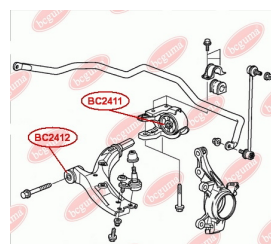

APPLICABILITY:

HONDA