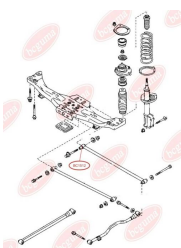

BC1512

TRACK CONTROL ARM BUSH

www.en.bcguma.ua/auto/BC1512

Part Number:	BC1512
GTIN-13:	4823101803471
Number of other manufacturers (OEMs):	BC1D28600A; BC1D28600B; BJ3D28600A
Weight, g:	132
Required amount:	2
Items in Package:	1
External diameter, mm:	31.8
Inner diameter, mm:	14.0
Thickness, mm:	66.0
Material:	Rubber / metal
That installation:	Back
Party settings:	Left / Right

APPLICABILITY:

MAZDA

BC1513

TRACK CONTROL ARM BUSH

www.en.bcguma.ua/auto/BC1513

Part Number:	BC1513
GTIN-13:	4823101803488
Number of other manufacturers (OEMs):	BC1D28600A; BC1D28600B; BJ3D28600A
Weight, g:	148
Required amount:	2
Items in Package:	1
External diameter, mm:	31.8
Inner diameter, mm:	12.0
Thickness, mm:	64.0
Material:	Rubber / metal
That installation:	Back
Party settings:	Left / Right

APPLICABILITY:

MAZDA