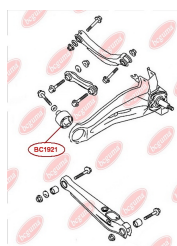

BC1920

CONTROL ARM-/TRAILING ARM BUSH

www.en.bcguma.ua/auto/BC1920

Part Number:	BC1920
GTIN-13:	4823101804997
Number of other manufacturers (OEMs):	MR403440
Weight, g:	135
Required amount:	2
Items in Package:	1
External diameter, mm:	37.5
Inner diameter, mm:	14.2
Thickness, mm:	60.0
Material:	Rubber / metal
That installation:	Front
Party settings:	Left / Right

APPLICABILITY:

MITSUBISHI

CONTROL ARM-/TRAILING ARM BUSH, REINFORCED "BAD ROADS"

www.en.bcguma.ua/auto/BC1921

Part Number:	BC1921
GTIN-13:	4823101804102
Number of other manufacturers (OEMs):	MR519127; 4120A001
Weight, g:	631
Required amount:	2
Items in Package:	1
External diameter, mm:	81.0
Inner diameter, mm:	12.0
Thickness, mm:	75.0
Material:	Metal / Rubber
That installation:	Back
Party settings:	Left / Right

APPLICABILITY:

MITSUBISHI

BC1921