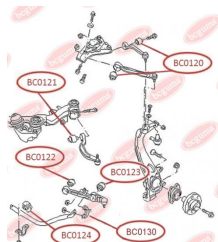

APPLICABILITY:

AUDI, SEAT, SKODA, VW

BC0116**CONTROL ARM-/TRAILING ARM BUSH**www.en.bcguma.ua/auto/BC0116

Part Number:	BC0116
GTIN-13:	4823101805161
Number of other manufacturers (OEMs):	7L0407077; 95534102700; 95534102701; 95534102702
Weight, g:	160
Required amount:	4
Items in Package:	1
External diameter, mm:	40.5
Inner diameter, mm:	10.0
Thickness, mm:	43.0
Material:	Metal / Rubber
That installation:	Front
Party settings:	Left / Right

**APPLICABILITY:**

AUDI, PORSCHE, VW

BC0117

CONTROL ARM-/TRAILING ARM BUSH

www.en.bcguma.ua/auto/BC0117

Part Number:	BC0117
GTIN-13:	4823101805642
Number of other manufacturers (OEMs):	7L0412333A; 95534324301
Weight, g:	312
Required amount:	2
Items in Package:	1
External diameter, mm:	46.5
Inner diameter, mm:	14.2
Thickness, mm:	74.0
Material:	Metal / Rubber
That installation:	Front
Party settings:	Left / Right

APPLICABILITY:

AUDI, PORSCHE, VW

CONTROL ARM-/TRAILING ARM BUSH, REINFORCED "BAD ROADS"

www.en.bcguma.ua/auto/BC0120

Part Number:	BC0120
GTIN-13:	4823101805864
Number of other manufacturers (OEMs):	4B0407515; 4D0407515C
Weight, g:	151
Required amount:	4
Items in Package:	1
External diameter, mm:	46.5
Inner diameter, mm:	10.0
Thickness, mm:	40.0
Material:	Metal / Rubber
That installation:	Front
Party settings:	Left / Right

APPLICABILITY:

AUDI, SAAB, SEAT, SKODA, VW

BC0120

BC0123**CONTROL ARM-/TRAILING ARM BUSH**www.en.bcguma.ua/auto/BC0123

Part Number:	BC0123
GTIN-13:	4823101805772
Number of other manufacturers (OEMs):	8E0407181B; 8E0407181C; 8E0407181D
Weight, g:	182
Required amount:	2
Items in Package:	1
External diameter, mm:	40.5
Inner diameter, mm:	12.2
Thickness, mm:	37.0
Material:	Metal / Rubber
That installation:	Front
Party settings:	Left / Right