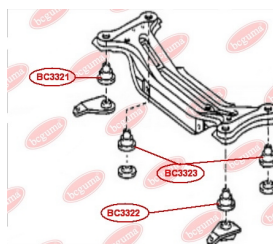

HUB CARRIER BUSHING

www.en.bcguma.ua/auto/BC3323

Part Number:	BC3323
GTIN-13:	4823101805963
Number of other manufacturers (OEMs):	5227533050
Weight, g:	273
Required amount:	2
Items in Package:	1
External diameter, mm:	50.5
Inner diameter, mm:	20.3
Thickness, mm:	49.0
Material:	Metal / Rubber
That installation:	Back
Party settings:	Left / Right