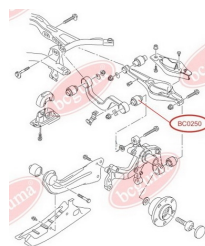

APPLICABILITY:

VW

**BC0248**

BC0249**CONTROL ARM-/TRAILING ARM BUSH**www.en.bcguma.ua/auto/BC0249

Part Number:	BC0249
GTIN-13:	4823101800616
Number of other manufacturers (OEMs):	1K0505311AB; 1K0505311AA; 1K0505171B; 1K0505171C; 1K0505173C; 1K0505371
Weight, g:	95
Required amount:	2
Items in Package:	1
External diameter, mm:	42.4
Inner diameter, mm:	12.0
Thickness, mm:	60.0
Material:	Rubber / metal
That installation:	Back
Party settings:	Left / Right

APPLICABILITY:

AUDI, SEAT, SKODA, VW

**CONTROL ARM-/TRAILING ARM BUSH**www.en.bcguma.ua/auto/BC0250

Part Number:	BC0250
GTIN-13:	4823101800623
Number of other manufacturers (OEMs):	5Q0505323C; 1K0505323N; 1K0505323H; 1K0505323G; 1K0505323D; 1K0505203A
Weight, g:	127
Required amount:	2
Items in Package:	1
External diameter, mm:	38.5
Inner diameter, mm:	14.0
Thickness, mm:	45.0
Material:	Rubber / metal
That installation:	Back
Party settings:	Left / Right

APPLICABILITY:

AUDI, SEAT, SKODA, VW

**BC0250**

BC0251**CONTROL ARM-/TRAILING ARM BUSH**

www.en.bcguma.ua/auto/BC0251

Part Number:	BC0251
GTIN-13:	4823101800630
Number of other manufacturers (OEMs):	5Q0505323C; 1K0505323N; 1K0505323H; 1K0505323G; 1K0505323D; 1K0505203A; 1K0505279A
Weight, g:	73
Required amount:	2
Items in Package:	1
External diameter, mm:	39.0
Inner diameter, mm:	12.0
Thickness, mm:	45.0
Material:	Rubber / metal
That installation:	Back Top
Party settings:	Left / Right