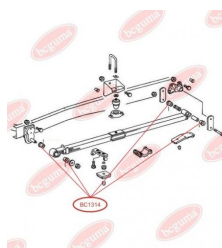

APPLICABILITY:

MERCEDES-BENZ

BC1314