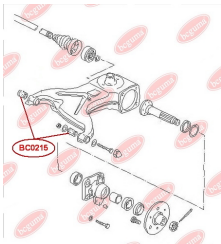

BC0215

MOUNTING, AXLE BEAM

www.en.bcguma.ua/auto/BC0215

Part Number:	BC0215
GTIN-13:	4823101800319
Number of other manufacturers (OEMs):	251501131A
Weight, g:	210
Required amount:	4
Items in Package:	1
External diameter, mm:	47.0
Inner diameter, mm:	12.0
Thickness, mm:	75.0
Material:	Rubber / metal
That installation:	Back
Party settings:	Left / Right

APPLICABILITY:

VW

STABILISER MOUNTING

www.en.bcguma.ua/auto/BC0216

Part Number:	BC0216
GTIN-13:	4823101800326
Number of other manufacturers (OEMs):	7D1411041; 701411041
Weight, g:	30
Required amount:	2
Items in Package:	1
External diameter, mm:	-
Inner diameter, mm:	22.5
Thickness, mm:	30.0
Material:	Rubber
That installation:	Front
Party settings:	Left / Right

APPLICABILITY:

VW

BC0216