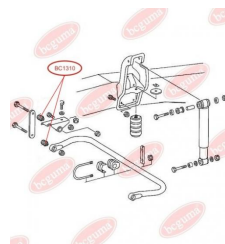

BC1308

BUSHING, LEAF SPRING

www.en.bcguma.ua/auto/BC1308

Part Number:	BC1308
GTIN-13:	4823101802368
Number of other manufacturers (OEMs):	A6703200344
Weight, g:	374
Required amount:	2
Items in Package:	1
External diameter, mm:	58.0
Inner diameter, mm:	36.0
Thickness, mm:	86.5
Material:	Rubber / metal
That installation:	Back
Party settings:	Behind

APPLICABILITY:

DAF, DEUTZ-FAHR, FENDT, INTERNATIONAL HARV., IVECO, KRAMER, MAGIRUS-DEUTZ, MAN, MERCEDES-BENZ

ANTI-ROLL BAR BUSHING KIT

www.en.bcguma.ua/auto/BC1310

Part Number:	BC1310
GTIN-13:	4823101802375
Number of other manufacturers (OEMs):	A3093200073; A3143260153; A3143260481
Weight, g:	41
Required amount:	-
Items in Package:	1
External diameter, mm:	30.0
Inner diameter, mm:	12.0
Thickness, mm:	30.0
Material:	Rubber / metal
That installation:	Back Front
Party settings:	Left / Right

APPLICABILITY:

MERCEDES-BENZ

BC1310