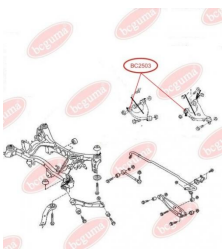

BC2503

CONTROL ARM-/TRAILING ARM BUSH

www.en.bcguma.ua/auto/BC2503

Part Number:	BC2503
GTIN-13:	4823101804225
Number of other manufacturers (OEMs):	20252XA01A; 20252SC010; 20252FG010; 20252SC000; 20252FG000; 20252XA00A
Weight, g:	132
Required amount:	2
Items in Package:	1
External diameter, mm:	34.0
Inner diameter, mm:	12.0
Thickness, mm:	50.0
Material:	Rubber / metal
That installation:	Back
Party settings:	Left / Right

APPLICABILITY:

SUBARU

CONTROL ARM-/TRAILING ARM BUSH

www.en.bcguma.ua/auto/BC2504

Part Number:	BC2504
GTIN-13:	4823101805017
Number of other manufacturers (OEMs):	20204AG000; 20204AG040; 20204AJ000
Weight, g:	227
Required amount:	2
Items in Package:	1
External diameter, mm:	37.5
Inner diameter, mm:	12.2
Thickness, mm:	57.0
Material:	Metal / Rubber
That installation:	Front
Party settings:	Left / Right

APPLICABILITY:

SUBARU

BC2504