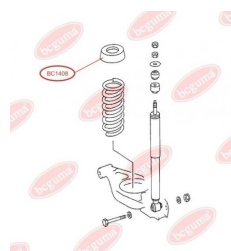

APPLICABILITY:

MERCEDES-BENZ

BC1408