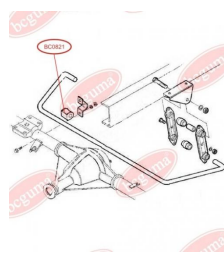

BC0820

STABILISER MOUNTING

www.en.bcguma.ua/auto/BC0820

Part Number:	BC0820
GTIN-13:	4823101801477
Number of other manufacturers (OEMs):	93802629
Weight, g:	36
Required amount:	-
Items in Package:	1
External diameter, mm:	34.0
Inner diameter, mm:	20.0
Thickness, mm:	40.0
Material:	Rubber
That installation:	Back
Party settings:	Left / Right

APPLICABILITY:

IVECO

STABILISER MOUNTING

www.en.bcguma.ua/auto/BC0821

Part Number:	BC0821
GTIN-13:	4823101801484
Number of other manufacturers (OEMs):	93801556
Weight, g:	33
Required amount:	-
Items in Package:	1
External diameter, mm:	34.0
Inner diameter, mm:	22.0
Thickness, mm:	40.0
Material:	Rubber
That installation:	Back
Party settings:	Left / Right

APPLICABILITY:

IVECO

BC0821