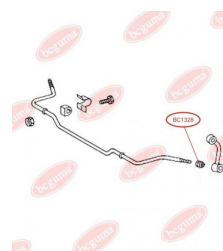

ANTI-ROLL BAR BUSHING KIT

www.en.bcguma.ua/auto/BC1328

Part Number:	BC1328
GTIN-13:	4823101802559
Number of other manufacturers (OEMs):	5104066AA; 05104066AA; 2D0411041A; A9013230285
Weight, g:	13
Required amount:	4
Items in Package:	1
External diameter, mm:	26.0
Inner diameter, mm:	12.0
Thickness, mm:	24.0
Material:	Rubber
That installation:	Front
Party settings:	Left / Right