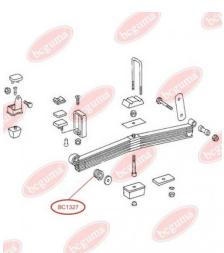

APPLICABILITY:

MAN, MERCEDES-BENZ

**BC1328****ANTI-ROLL BAR BUSHING KIT**www.en.bcguma.ua/auto/BC1328

Part Number:	BC1328
GTIN-13:	4823101802559
Number of other manufacturers (OEMs):	5104066AA; 05104066AA; 2D0411041A; A9013230285
Weight, g:	13
Required amount:	4
Items in Package:	1
External diameter, mm:	26.0
Inner diameter, mm:	12.0
Thickness, mm:	24.0
Material:	Rubber
That installation:	Front
Party settings:	Left / Right