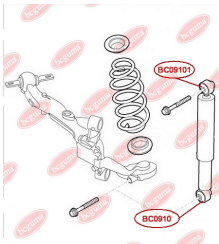

BC09101

SHOCK ABSORBER BUSH

www.en.bcguma.ua/auto/BC09101

Part Number:	BC09101
GTIN-13:	4823101805024
Number of other manufacturers (OEMs):	51810129; 51819223; 51858711; 51815192; 51879968; 51883458; 51906053
Weight, g:	142
Required amount:	2
Items in Package:	1
External diameter, mm:	41.6
Inner diameter, mm:	12.0
Thickness, mm:	48.0
Material:	Metal / Rubber
That installation:	Back
Party settings:	Left / Right

APPLICABILITY:

FIAT, OPEL

SHOCK ABSORBER BUSH

www.en.bcguma.ua/auto/BC0911

Part Number:	BC0911
GTIN-13:	4823101801699
Number of other manufacturers (OEMs):	46824682; 46825166; 51714754; 46749274
Weight, g:	69
Required amount:	2
Items in Package:	1
External diameter, mm:	42.0
Inner diameter, mm:	14.0
Thickness, mm:	32.0
Material:	Polyamide / rubber / metal
That installation:	Back
Party settings:	Left / Right

APPLICABILITY:

FIAT

BC0911