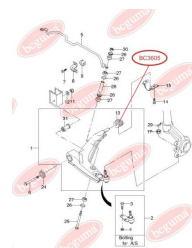

BC3604

STABILISER MOUNTING

www.en.bcguma.ua/auto/BC3604

Part Number:	BC3604
GTIN-13:	4823101804713
Number of other manufacturers (OEMs):	2875013; 0350153; 1603148; 1603150
Weight, g:	14
Required amount:	4
Items in Package:	1
External diameter, mm:	30.0
Inner diameter, mm:	8.0
Thickness, mm:	20.0
Material:	Rubber
That installation:	Front
Party settings:	Left / Right

APPLICABILITY:

ALFA ROMEO, BEDFORD, DAEWOO, HONDA, MERCEDES-BENZ, OPEL, SAAB, VAUXHALL

CONTROL ARM/TRAILING ARM BUSH

www.en.bcguma.ua/auto/BC3605

Part Number:	BC3605
GTIN-13:	4823101804720
Number of other manufacturers (OEMs):	0352335; 90235040; 0352335; 90334546
Weight, g:	178
Required amount:	2
Items in Package:	1
External diameter, mm:	56.0
Inner diameter, mm:	21.0
Thickness, mm:	54.0
Material:	Rubber
That installation:	Back Front
Party settings:	Left / Right

APPLICABILITY:

DAEWOO, MERCEDES-BENZ, OPEL, PEUGEOT, VAUXHALL

BC3605