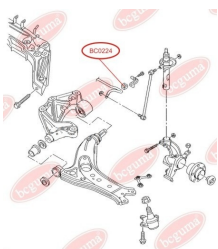

**APPLICABILITY:**

AUDI, SEAT, SKODA, VW

STABILISER MOUNTINGwww.en.bcguma.ua/auto/BC0223

Part Number:	BC0223
GTIN-13:	4823101800395
Number of other manufacturers (OEMs):	6Q0411314R; 6Q0411314N; 6Q0411314E
Weight, g:	30
Required amount:	2
Items in Package:	1
External diameter, mm:	33.0
Inner diameter, mm:	18.0
Thickness, mm:	36.0
Material:	Rubber
That installation:	Front
Party settings:	Left / Right

APPLICABILITY:

AUDI, SEAT, SKODA, VW

BC0223

BC0224

STABILISER MOUNTING

www.en.bcguma.ua/auto/BC0224

Part Number:	BC0224
GTIN-13:	4823101800401
Number of other manufacturers (OEMs):	6Q0411314F
Weight, g:	28
Required amount:	2
Items in Package:	1
External diameter, mm:	33.0
Inner diameter, mm:	19.8
Thickness, mm:	36.0
Material:	Rubber
That installation:	Front
Party settings:	Left / Right