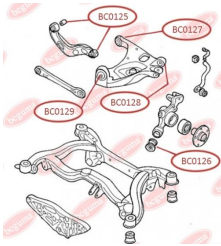

APPLICABILITY:

AUDI, SAAB, SEAT, SKODA, VW

BC0120

BC0123**CONTROL ARM-/TRAILING ARM BUSH**www.en.bcguma.ua/auto/BC0123

Part Number:	BC0123
GTIN-13:	4823101805772
Number of other manufacturers (OEMs):	8E0407181B; 8E0407181C; 8E0407181D
Weight, g:	182
Required amount:	2
Items in Package:	1
External diameter, mm:	40.5
Inner diameter, mm:	12.2
Thickness, mm:	37.0
Material:	Metal / Rubber
That installation:	Front
Party settings:	Left / Right

**APPLICABILITY:**

AUDI, SEAT, SKODA, VW

CONTROL ARM-/TRAILING ARM BUSHwww.en.bcguma.ua/auto/BC0125

Part Number:	BC0125
GTIN-13:	4823101805871
Number of other manufacturers (OEMs):	8E0501541S; 8E0501541Q; 8E0501541J
Weight, g:	191
Required amount:	4
Items in Package:	1
External diameter, mm:	36.4
Inner diameter, mm:	12.2
Thickness, mm:	46.5
Material:	Metal / Rubber
That installation:	Back
Party settings:	Left / Right

APPLICABILITY:

AUDI, SEAT

BC0125

BC0126**CONTROL ARM-/TRAILING ARM BUSH**

www.en.bcguma.ua/auto/BC0126

Part Number:	BC0126
GTIN-13:	4823101806137
Number of other manufacturers (OEMs):	8E0505311T; 8E0505312T; 8E0505311S; 8E0505312S; 8E0505203C; 8E0505203D; 8E0505311AC; 8E0505312AC
Weight, g:	250
Required amount:	2
Items in Package:	1
External diameter, mm:	43.8
Inner diameter, mm:	12.2
Thickness, mm:	60.0
Material:	Rubber / metal
That installation:	Back
Party settings:	Left / Right

APPLICABILITY:

AUDI, SEAT

CONTROL ARM-/TRAILING ARM BUSH

www.en.bcguma.ua/auto/BC0127

Part Number:	BC0127
GTIN-13:	4823101806526
Number of other manufacturers (OEMs):	8E0505171J; 8E0505311T; 8E0505311S; 8E0505312S; 8E0505311AC; 8E0505312AC; 8E0505312T
Weight, g:	236
Required amount:	2
Items in Package:	1
External diameter, mm:	47.0
Inner diameter, mm:	12.0
Thickness, mm:	50.0
Material:	Rubber / metal
That installation:	Back
Party settings:	Left / Right