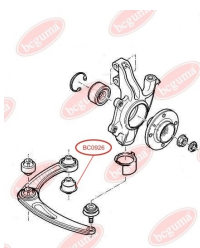

APPLICABILITY:

ACURA, CITROËN, HONDA, NISSAN, OPEL, PEUGEOT, VAUXHALL

BC0926