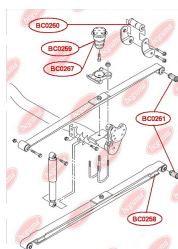

APPLICABILITY:

VW

BC0258