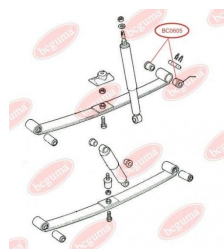

APPLICABILITY:

FORD

BC0605