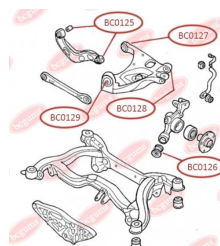

APPLICABILITY:

AUDI, SEAT

BC0125

BC0126**CONTROL ARM-/TRAILING ARM BUSH**

www.en.bcguma.ua/auto/BC0126

Part Number:	BC0126
GTIN-13:	4823101806137
Number of other manufacturers (OEMs):	8E0505311T; 8E0505312T; 8E0505311S; 8E0505312S; 8E0505203C; 8E0505203D; 8E0505311AC; 8E0505312AC
Weight, g:	250
Required amount:	2
Items in Package:	1
External diameter, mm:	43.8
Inner diameter, mm:	12.2
Thickness, mm:	60.0
Material:	Rubber / metal
That installation:	Back
Party settings:	Left / Right

APPLICABILITY:

AUDI, SEAT

CONTROL ARM-/TRAILING ARM BUSH

www.en.bcguma.ua/auto/BC0127

Part Number:	BC0127
GTIN-13:	4823101806526
Number of other manufacturers (OEMs):	8E0505171J; 8E0505311T; 8E0505311S; 8E0505312S; 8E0505311AC; 8E0505312AC; 8E0505312T
Weight, g:	236
Required amount:	2
Items in Package:	1
External diameter, mm:	47.0
Inner diameter, mm:	12.0
Thickness, mm:	50.0
Material:	Rubber / metal
That installation:	Back
Party settings:	Left / Right

APPLICABILITY:

AUDI

BC0127

BC0129**CONTROL ARM-/TRAILING ARM BUSH**www.en.bcguma.ua/auto/BC0129

Part Number:	BC0129
GTIN-13:	4823101806236
Number of other manufacturers (OEMs):	8E0505185N; 8E0505312S; 8E0505311S; 8E0505311T; 8E0505312T; 8E0505311AC; 8E0505312AC
Weight, g:	219
Required amount:	4
Items in Package:	1
External diameter, mm:	46.6
Inner diameter, mm:	12.2
Thickness, mm:	40.0
Material:	Rubber / metal
That installation:	Back
Party settings:	Left / Right

APPLICABILITY:

AUDI, SEAT

ANTHER OF BALL JOINTwww.en.bcguma.ua/auto/BC0131

Part Number:	BC0131
GTIN-13:	4823101805949
Number of other manufacturers (OEMs):	357407365
Weight, g:	9
Required amount:	2
Items in Package:	1
External diameter, mm:	35.0
Inner diameter, mm:	16.0
Thickness, mm:	25.0
Material:	Rubber
That installation:	Front
Party settings:	Left / Right