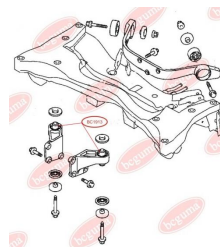

APPLICABILITY:

mitsubishi

BC1913

BC1914**ANTI-ROLL BAR BUSHING KIT**www.en.bcguma.ua/auto/BC1914

Part Number:	BC1914
GTIN-13:	4823101804041
Number of other manufacturers (OEMs):	MN100250
Weight, g:	34
Required amount:	2
Items in Package:	1
External diameter, mm:	-
Inner diameter, mm:	26.0
Thickness, mm:	36.0
Material:	Rubber
That installation:	Front
Party settings:	Left / Right