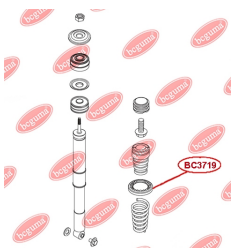

APPLICABILITY:

CHERY

BC3719