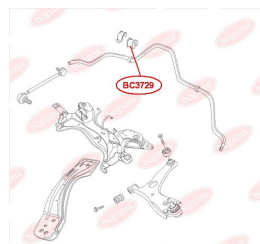

APPLICABILITY:

CHERY

BC3729