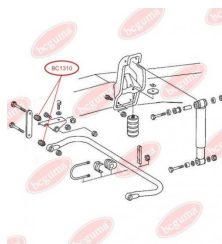

APPLICABILITY:

MERCEDES-BENZ