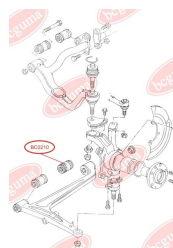

APPLICABILITY:

VW

BC0210