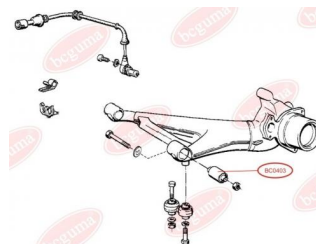

APPLICABILITY:

BMW

BC0403