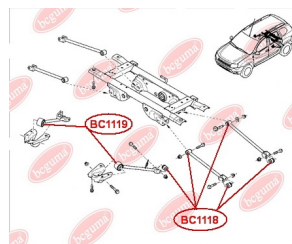

APPLICABILITY:

DACIA, RENAULT

BC1119