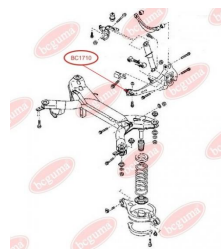

BC1709

CONTROL ARM-/TRAILING ARM BUSH

www.en.bcguma.ua/auto/BC1709

Part Number:	BC1709
GTIN-13:	4823101803822
Number of other manufacturers (OEMs):	GS1D28450A
Weight, g:	169
Required amount:	4
Items in Package:	1
External diameter, mm:	40.0
Inner diameter, mm:	12.0
Thickness, mm:	44.0
Material:	Rubber / metal
That installation:	Back
Party settings:	Left / Right

APPLICABILITY:

MAZDA

CONTROL ARM-/TRAILING ARM BUSH

www.en.bcguma.ua/auto/BC1710

Part Number:	BC1710
GTIN-13:	4823101803839
Number of other manufacturers (OEMs):	G26A28200B; G26A28250B; GJ6A28200K; GJ6A28200G; GJ6A28200J; GJ6A28250K; GJ6A28250G; GJ6A28250J
Weight, g:	631
Required amount:	2
Items in Package:	1
External diameter, mm:	60.5
Inner diameter, mm:	-
Thickness, mm:	148.0
Material:	Rubber / metal
That installation:	Back
Party settings:	Left / Right

APPLICABILITY:

MAZDA

BC1710