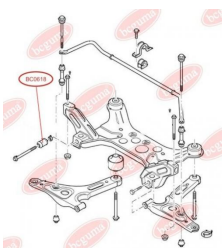

BC0618

CONTROL ARM-/TRAILING ARM BUSH

www.en.bcguma.ua/auto/BC0618

Part Number:	BC0618
GTIN-13:	4823101801149
Number of other manufacturers (OEMs):	YC153069AG; YC153069AF; 4131788; 4041450
Weight, g:	131
Required amount:	2
Items in Package:	1
External diameter, mm:	37.0
Inner diameter, mm:	14.0
Thickness, mm:	67.0
Material:	Rubber / metal
That installation:	Front
Party settings:	Left / Right