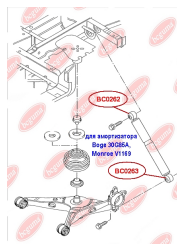

APPLICABILITY:

VW

BC0262