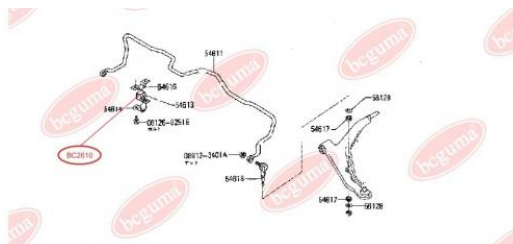

ANTI-ROLL BAR BUSHING KIT

www.en.bcguma.ua/auto/BC2610

Part Number:	BC2610
GTIN-13:	4823101804294
Number of other manufacturers (OEMs):	5461358A10
Weight, g:	29
Required amount:	2
Items in Package:	1
External diameter, mm:	35.0
Inner diameter, mm:	25.0
Thickness, mm:	28.0
Material:	Rubber
That installation:	Front
Party settings:	Left / Right