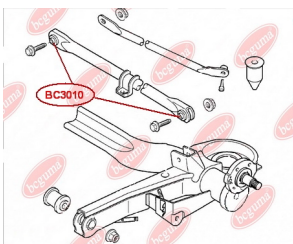

BC3010

ANTI-ROLL BAR BUSHING KIT

www.en.bcguma.ua/auto/BC3010

Part Number:	BC3010
GTIN-13:	4823101804546
Number of other manufacturers (OEMs):	5170C5; 517087; 1460649080; 379B
Weight, g:	118
Required amount:	2
Items in Package:	1
External diameter, mm:	34.0
Inner diameter, mm:	12.0
Thickness, mm:	42.0
Material:	Metal / Rubber
That installation:	Back
Party settings:	For vehicles with stabilizer

APPLICABILITY:

CITROËN, PEUGEOT

CONTROL ARM-/TRAILING ARM BUSH

www.en.bcguma.ua/auto/BC3301

Part Number:	BC3301
GTIN-13:	4823101804553
Number of other manufacturers (OEMs):	4865512060; 4865512010
Weight, g:	155
Required amount:	2
Items in Package:	1
External diameter, mm:	43.0
Inner diameter, mm:	18.1
Thickness, mm:	60.0
Material:	Rubber / metal
That installation:	Back Front
Party settings:	Left / Right

APPLICABILITY:

TOYOTA

BC3301