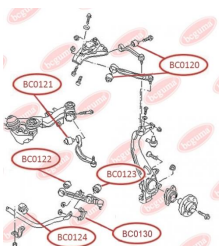

APPLICABILITY:

AUDI, SEAT, SKODA, VW

CONTROL ARM-/TRAILING ARM BUSH

www.en.bcguma.ua/auto/BC0125

Part Number:	BC0125
GTIN-13:	4823101805871
Number of other manufacturers (OEMs):	8E0501541S; 8E0501541Q; 8E0501541J
Weight, g:	191
Required amount:	4
Items in Package:	1
External diameter, mm:	36.4
Inner diameter, mm:	12.2
Thickness, mm:	46.5
Material:	Metal / Rubber
That installation:	Back
Party settings:	Left / Right