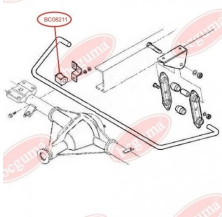

BC08211

STABILISER MOUNTING

www.en.bcguma.ua/auto/BC08211

Part Number:	BC08211
GTIN-13:	4823101801491
Number of other manufacturers (OEMs):	93801557
Weight, g:	29
Required amount:	-
Items in Package:	1
External diameter, mm:	34.0
Inner diameter, mm:	24.0
Thickness, mm:	40.0
Material:	Rubber
That installation:	Back
Party settings:	Left / Right

APPLICABILITY:

IVECO

STABILISER MOUNTING

www.en.bcguma.ua/auto/BC0822

Part Number:	BC0822
GTIN-13:	4823101801507
Number of other manufacturers (OEMs):	93803960
Weight, g:	36
Required amount:	-
Items in Package:	1
External diameter, mm:	38.0
Inner diameter, mm:	16.0
Thickness, mm:	40.0
Material:	Rubber
That installation:	Back
Party settings:	Left / Right

APPLICABILITY:

IVECO

BC0822