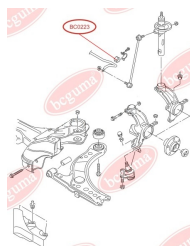

APPLICABILITY:

AUDI, SEAT, SKODA, VW