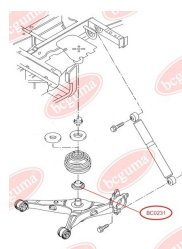

REAR LOWER SPRING RUBBER SUSPENSION CUPS PAIR GENUINE, REINFORCED "BAD ROADS"

www.en.bcguma.ua/auto/BC0231

Part Number:	BC0231
GTIN-13:	4823101800470
Number of other manufacturers (OEMs):	7H0511150B
Weight, g:	97
Required amount:	2
Items in Package:	1
External diameter, mm:	92.0
Inner diameter, mm:	43.0
Thickness, mm:	38.0
Material:	Rubber
That installation:	Back
Party settings:	Left / Right