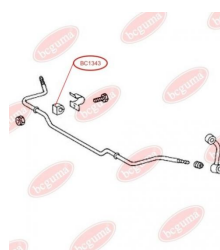

APPLICABILITY:

MERCEDES-BENZ