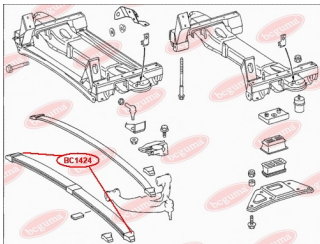

BC1424

RUBBER BUFFER, SUSPENSION

www.en.bcguma.ua/auto/BC1424

Part Number:	BC1424
GTIN-13:	4823101803358
Number of other manufacturers (OEMs):	A9013220619
Weight, g:	272
Required amount:	2
Items in Package:	1
External diameter, mm:	-
Inner diameter, mm:	-
Thickness, mm:	134.0
Material:	Rubber
That installation:	Front
Party settings:	Left / Right

APPLICABILITY:

MERCEDES-BENZ

RUBBER BUFFER, SUSPENSION

www.en.bcguma.ua/auto/BC14241

Part Number:	BC14241
GTIN-13:	4823101806427
Number of other manufacturers (OEMs):	A9013222419
Weight, g:	253
Required amount:	2
Items in Package:	1
External diameter, mm:	-
Inner diameter, mm:	-
Thickness, mm:	134.0
Material:	Rubber
That installation:	Front
Party settings:	Left / Right

APPLICABILITY:

MERCEDES-BENZ

BC14241