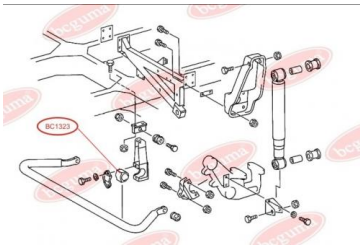

BC1323

ANTI-ROLL BAR BUSHING KIT

www.en.bcguma.ua/auto/BC1323

Part Number:	BC1323
GTIN-13:	4823101802504
Number of other manufacturers (OEMs):	A6733260381; A6733260781
Weight, g:	67
Required amount:	2
Items in Package:	1
External diameter, mm:	58.0
Inner diameter, mm:	45.0
Thickness, mm:	63.0
Material:	Rubber
That installation:	Back
Party settings:	Left / Right

APPLICABILITY:

MERCEDES-BENZ

BC1324

ANTI-ROLL BAR BUSHING KIT

www.en.bcguma.ua/auto/BC1324

Part Number:	BC1324
GTIN-13:	4823101802511
Number of other manufacturers (OEMs):	A6733260281; A6733260581
Weight, g:	93
Required amount:	2
Items in Package:	1
External diameter, mm:	58.0
Inner diameter, mm:	36.0
Thickness, mm:	63.0
Material:	Rubber
That installation:	Back
Party settings:	Left / Right

APPLICABILITY:

MERCEDES-BENZ