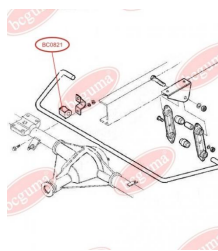

BC0820

STABILISER MOUNTING

www.en.bcguma.ua/auto/BC0820

Part Number:	BC0820
GTIN-13:	4823101801477
Number of other manufacturers (OEMs):	93802629
Weight, g:	36
Required amount:	-
Items in Package:	1
External diameter, mm:	34.0
Inner diameter, mm:	20.0
Thickness, mm:	40.0
Material:	Rubber
That installation:	Back
Party settings:	Left / Right

APPLICABILITY:

IVECO

STABILISER MOUNTING

www.en.bcguma.ua/auto/BC0821

Part Number:	BC0821
GTIN-13:	4823101801484
Number of other manufacturers (OEMs):	93801556
Weight, g:	33
Required amount:	-
Items in Package:	1
External diameter, mm:	34.0
Inner diameter, mm:	22.0
Thickness, mm:	40.0
Material:	Rubber
That installation:	Back
Party settings:	Left / Right

APPLICABILITY:

IVECO

BC0821