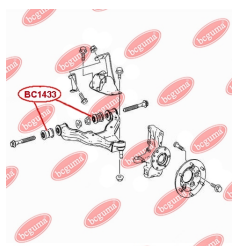

APPLICABILITY:

AUDI, MERCEDES-BENZ, VW

BC1433