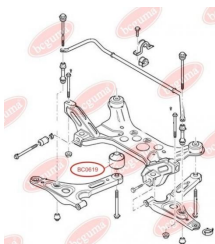

APPLICABILITY:

FORD, FORD USA

BC0619