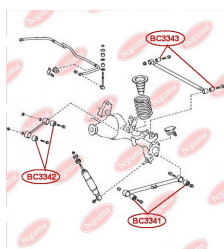

BC3343

CONTROL ARM-/TRAILING ARM BUSH

www.en.bcguma.ua/auto/BC3343

Part Number:	BC3343
GTIN-13:	4823101805598
	4874035040; 4870660060; 4872535040; 4874060080; 4874060160; 4871035050; 4871035060; 4871035070; 4871060160; 4872035060; 4872035061; 4877060010; 4879060010
Number of other manufacturers (OEMs):	
Weight, g:	195
Required amount:	2
Items in Package:	1
External diameter, mm:	36.5
Inner diameter, mm:	14.2
Thickness, mm:	50.0
Material:	Metal / Rubber
That installation:	Back
Party settings:	Behind

APPLICABILITY:

LEXUS, TOYOTA

BC3401

ANTI-ROLL BAR BUSHING KIT

www.en.bcguma.ua/auto/BC3401

Part Number:	BC3401
GTIN-13:	4823101804645
Number of other manufacturers (OEMs):	4241278K00; 4241265J02
Weight, g:	56
Required amount:	2
Items in Package:	1
External diameter, mm:	36.0
Inner diameter, mm:	26.0
Thickness, mm:	43.0
Material:	Rubber
That installation:	Front
Party settings:	Left / Right

APPLICABILITY:

SUZUKI