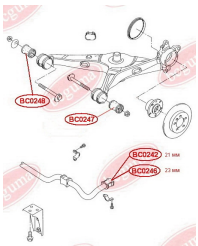

BC0247

CONTROL ARM-/TRAILING ARM BUSH, REINFORCED "BAD ROADS"

www.en.bcguma.ua/auto/BC0247

Part Number:	BC0247
GTIN-13:	4823101800593
Number of other manufacturers (OEMs):	7H0501131A
Weight, g:	370
Required amount:	2
Items in Package:	1
External diameter, mm:	60.0
Inner diameter, mm:	14.0
Thickness, mm:	75.0
Material:	Rubber / metal
That installation:	Back
Party settings:	Left / Right

APPLICABILITY:

VW

CONTROL ARM-/TRAILING ARM BUSH

www.en.bcguma.ua/auto/BC0248

Part Number:	BC0248
GTIN-13:	4823101800609
Number of other manufacturers (OEMs):	7H0501132A
Weight, g:	409
Required amount:	2
Items in Package:	1
External diameter, mm:	60.0
Inner diameter, mm:	14.0
Thickness, mm:	75.0
Material:	Rubber / metal
That installation:	Back
Party settings:	Left / Right

APPLICABILITY:

VW

BC0248