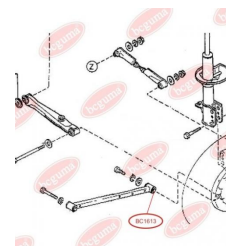

APPLICABILITY:

MAZDA