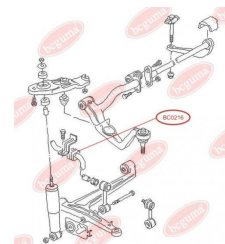

BC0215

MOUNTING, AXLE BEAM

www.en.bcguma.ua/auto/BC0215

Part Number:	BC0215
GTIN-13:	4823101800319
Number of other manufacturers (OEMs):	251501131A
Weight, g:	210
Required amount:	4
Items in Package:	1
External diameter, mm:	47.0
Inner diameter, mm:	12.0
Thickness, mm:	75.0
Material:	Rubber / metal
That installation:	Back
Party settings:	Left / Right

APPLICABILITY:

VW

STABILISER MOUNTING

www.en.bcguma.ua/auto/BC0216

Part Number:	BC0216
GTIN-13:	4823101800326
Number of other manufacturers (OEMs):	7D1411041; 701411041
Weight, g:	30
Required amount:	2
Items in Package:	1
External diameter, mm:	-
Inner diameter, mm:	22.5
Thickness, mm:	30.0
Material:	Rubber
That installation:	Front
Party settings:	Left / Right

APPLICABILITY:

VW

BC0216