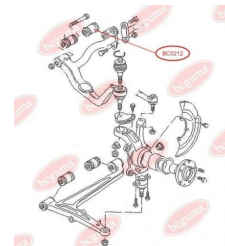

APPLICABILITY:

VW

BC0212