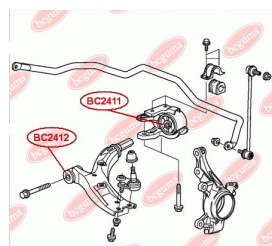

APPLICABILITY:

HONDA

BC2412