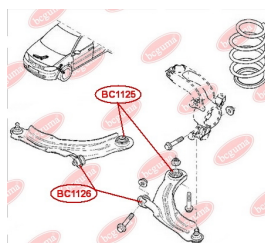

BC1126

CONTROL ARM-/TRAILING ARM BUSH

www.en.bcguma.ua/auto/BC1126

Part Number:	BC1126
GTIN-13:	4823101806038
Number of other manufacturers (OEMs):	545041876R; 545044506R; 545058191R; 8200242025; 8200586561; 8200586564; 8200586567; 545044506R; 8200041166; 4153300200; 4153300300
Weight, g:	166
Required amount:	2
Items in Package:	1
External diameter, mm:	33.5
Inner diameter, mm:	12.0
Thickness, mm:	48.0
Material:	Metal / Rubber
That installation:	Front
Party settings:	Left / Right