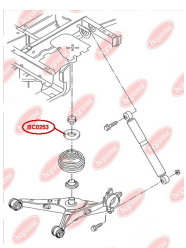

BC0253

REAR SPRING UPPER MOUNT

www.en.bcguma.ua/auto/BC0253

Part Number:	BC0253
GTIN-13:	4823101805659
Number of other manufacturers (OEMs):	7H0511149B
Weight, g:	124
Required amount:	2
Items in Package:	1
External diameter, mm:	110.0
Inner diameter, mm:	54.0
Thickness, mm:	40.0
Material:	Rubber
That installation:	Back
Party settings:	Left / Right

APPLICABILITY:

VW

SPRING SEAT (SMALL SPRING)

www.en.bcguma.ua/auto/BC0256

Part Number:	BC0256
GTIN-13:	4823101800654
Number of other manufacturers (OEMs):	7D0511147A
Weight, g:	380
Required amount:	2
Items in Package:	1
External diameter, mm:	156.0
Inner diameter, mm:	70.0
Thickness, mm:	20.0
Material:	Rubber
That installation:	Back Top
Party settings:	Left / Right

APPLICABILITY:

VW

BC0256