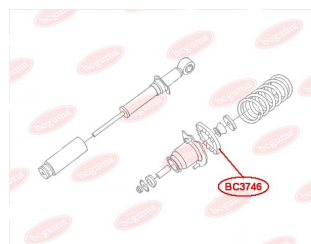

APPLICABILITY:

LIFAN

BC3746