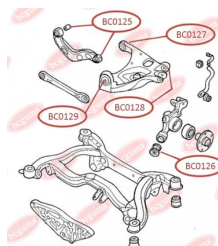

APPLICABILITY:

AUDI, SAAB, SEAT, SKODA, VW

BC0120

BC0123**CONTROL ARM-/TRAILING ARM BUSH**www.en.bcguma.ua/auto/BC0123

Part Number:	BC0123
GTIN-13:	4823101805772
Number of other manufacturers (OEMs):	8E0407181B; 8E0407181C; 8E0407181D
Weight, g:	182
Required amount:	2
Items in Package:	1
External diameter, mm:	40.5
Inner diameter, mm:	12.2
Thickness, mm:	37.0
Material:	Metal / Rubber
That installation:	Front
Party settings:	Left / Right

**APPLICABILITY:**

AUDI, SEAT, SKODA, VW

CONTROL ARM-/TRAILING ARM BUSHwww.en.bcguma.ua/auto/BC0125

Part Number:	BC0125
GTIN-13:	4823101805871
Number of other manufacturers (OEMs):	8E0501541S; 8E0501541Q; 8E0501541J
Weight, g:	191
Required amount:	4
Items in Package:	1
External diameter, mm:	36.4
Inner diameter, mm:	12.2
Thickness, mm:	46.5
Material:	Metal / Rubber
That installation:	Back
Party settings:	Left / Right

BC0125**APPLICABILITY:**

AUDI, SEAT

BC0126**CONTROL ARM-/TRAILING ARM BUSH**

www.en.bcguma.ua/auto/BC0126

Part Number:	BC0126
GTIN-13:	4823101806137
Number of other manufacturers (OEMs):	8E0505311T; 8E0505312T; 8E0505311S; 8E0505312S; 8E0505203C; 8E0505203D; 8E0505311AC; 8E0505312AC
Weight, g:	250
Required amount:	2
Items in Package:	1
External diameter, mm:	43.8
Inner diameter, mm:	12.2
Thickness, mm:	60.0
Material:	Rubber / metal
That installation:	Back
Party settings:	Left / Right