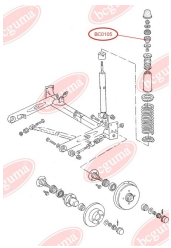

APPLICABILITY:

AUDI

BC0102

BC0103**ROD ASSEMBLY BUSH**www.en.bcguma.ua/auto/BC0103

Part Number:	BC0103
GTIN-13:	4823101800043
Number of other manufacturers (OEMs):	811419801C; 893419802; 811419801E
Weight, g:	30
Required amount:	2
Items in Package:	1
External diameter, mm:	24.5
Inner diameter, mm:	10.0
Thickness, mm:	26.0
Material:	Rubber / metal
That installation:	Front
Party settings:	Left / Right

APPLICABILITY:

AUDI, VW

CONTROL ARM BUSHING - FRONT, REINFORCED, "BAD ROADS"www.en.bcguma.ua/auto/BC0104

Part Number:	BC0104
GTIN-13:	4823101800050
Number of other manufacturers (OEMs):	1K0199232J; 1K0199231G; 1K0199231J; 6Q0407183A; 1K0407183E; 6Q0407183; 1K0407183
Weight, g:	140
Required amount:	2
Items in Package:	1
External diameter, mm:	63.5
Inner diameter, mm:	17.5
Thickness, mm:	50.8
Material:	Polymeric material
That installation:	Back Front
Party settings:	Left / Right

APPLICABILITY:

AUDI, SEAT, SKODA, VW

BC0104

BC0105**BEARING RING, LOWER BUSHING**www.en.bcguma.ua/auto/BC0105

Part Number:	BC0105
GTIN-13:	4823101800067
Number of other manufacturers (OEMs):	811512333A
Weight, g:	42
Required amount:	2
Items in Package:	1
External diameter, mm:	48.0
Inner diameter, mm:	10.0
Thickness, mm:	32.0
Material:	Rubber
That installation:	Back
Party settings:	Left / Right

**APPLICABILITY:**

AUDI

BEARING RING, UPPER BUSHINGwww.en.bcguma.ua/auto/BC0106

Part Number:	BC0106
GTIN-13:	4823101800074
Number of other manufacturers (OEMs):	811512335A
Weight, g:	33
Required amount:	2
Items in Package:	1
External diameter, mm:	48.0
Inner diameter, mm:	10.0
Thickness, mm:	21.0
Material:	Rubber
That installation:	Back
Party settings:	Left / Right