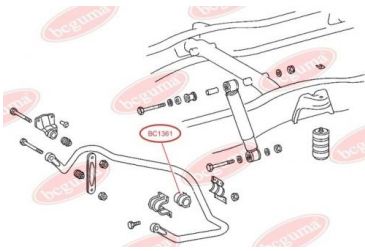

BC1361

STABILISER MOUNTING

www.en.bcguma.ua/auto/BC1361

Part Number:	BC1361
GTIN-13:	4823101802948
Number of other manufacturers (OEMs):	A6673260681
Weight, g:	222
Required amount:	2
Items in Package:	1
External diameter, mm:	80.0
Inner diameter, mm:	45.0
Thickness, mm:	80.0
Material:	Rubber
That installation:	Back
Party settings:	Left / Right

APPLICABILITY:

MERCEDES-BENZ

STABILISER MOUNTING

www.en.bcguma.ua/auto/BC1362

Part Number:	BC1362
GTIN-13:	4823101802955
Number of other manufacturers (OEMs):	A6693260081
Weight, g:	190
Required amount:	2
Items in Package:	1
External diameter, mm:	68.0
Inner diameter, mm:	50.0
Thickness, mm:	81.0
Material:	Rubber
That installation:	Back
Party settings:	Left / Right

APPLICABILITY:

MERCEDES-BENZ

BC1362