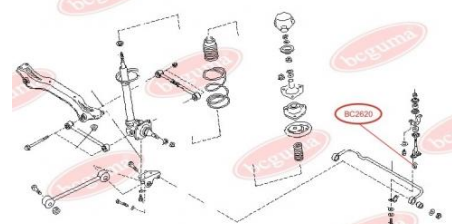

APPLICABILITY:

NISSAN

BC2621

HUB CARRIER BUSHING

www.en.bcguma.ua/auto/BC2621

Part Number:	BC2621
GTIN-13:	4823101805345
Number of other manufacturers (OEMs):	5504531U00; 550450M000; 550452J000
Weight, g:	295
Required amount:	2
Items in Package:	1
External diameter, mm:	60.2
Inner diameter, mm:	12.2
Thickness, mm:	60.0
Material:	Metal / Rubber
That installation:	Back
Party settings:	Left / Right