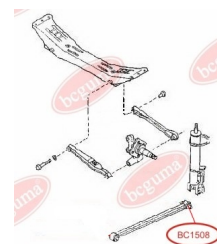

APPLICABILITY:

MAZDA