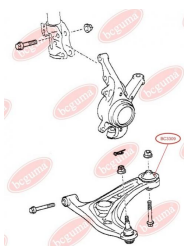

APPLICABILITY:

TOYOTA, VAUXHALL

BC3309