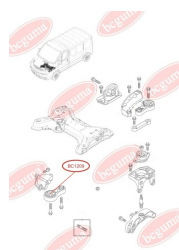

BC1208

CONTROL ARM-/TRAILING ARM BUSH

www.en.bcguma.ua/auto/BC1208

Part Number:	BC1208
GTIN-13:	4823101802177
Number of other manufacturers (OEMs):	7700424399; 5456000QAB; 8200942406; 8200942405; 8200942396; 7700424459; 8200942392
Weight, g:	119
Required amount:	2
Items in Package:	1
External diameter, mm:	45.5
Inner diameter, mm:	12.0
Thickness, mm:	57.0
Material:	Rubber / metal
That installation:	Front
Party settings:	Left / Right

APPLICABILITY:

NISSAN, RENAULT

ENGINE MOUNTING

www.en.bcguma.ua/auto/BC1209

Part Number:	BC1209
GTIN-13:	4823101802184
Number of other manufacturers (OEMs):	1123800QAA; 4408761; 8200003826
Weight, g:	348
Required amount:	-
Items in Package:	1
External diameter, mm:	78.0
Inner diameter, mm:	14.0
Thickness, mm:	52.0
Material:	Rubber / metal
That installation:	-
Party settings:	Bottom front

APPLICABILITY:

NISSAN, OPEL, RENAULT, VAUXHALL

BC1209