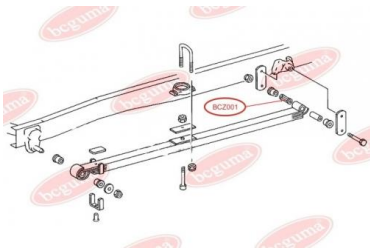

**BC9001**

BCZ001

LEAF SPRING EYE SHACKLE SPACER

www.en.bcguma.ua/auto/BCZ001

Part Number:	BCZ001
GTIN-13:	4823101804881
Number of other manufacturers (OEMs):	A6673250053
Weight, g:	8
Required amount:	2
Items in Package:	1
External diameter, mm:	21.0
Inner diameter, mm:	12.0
Thickness, mm:	81.0
Material:	Polymeric material
That installation:	Back
Party settings:	Left / Right