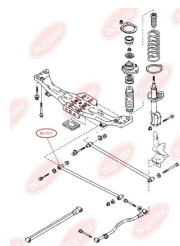

APPLICABILITY:

MAZDA