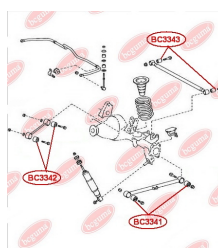

APPLICABILITY:

TOYOTA

BC3342