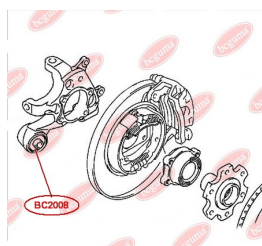

BC2007

CONTROL ARM-/TRAILING ARM BUSH

www.en.bcguma.ua/auto/BC2007

Part Number:	BC2007
GTIN-13:	4823101804140
Number of other manufacturers (OEMs):	MR374672
Weight, g:	320
Required amount:	2
Items in Package:	1
External diameter, mm:	42.3
Inner diameter, mm:	16.0
Thickness, mm:	62.0
Material:	Rubber / metal
That installation:	Back
Party settings:	Left / Right

APPLICABILITY:

MITSUBISHI

CONTROL ARM-/TRAILING ARM BUSH

www.en.bcguma.ua/auto/BC2008

Part Number:	BC2008
GTIN-13:	4823101806007
Number of other manufacturers (OEMs):	MR418065; MR418066
Weight, g:	419
Required amount:	2
Items in Package:	1
External diameter, mm:	56.5
Inner diameter, mm:	16.5
Thickness, mm:	74.5
Material:	Metal / Rubber
That installation:	Back
Party settings:	Left / Right

APPLICABILITY:

MITSUBISHI

BC2008