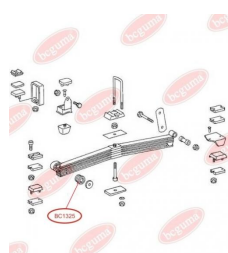

BC1325

BUSH, SPRING SHACKLE

www.en.bcguma.ua/auto/BC1325

Part Number:	BC1325
GTIN-13:	4823101802528
Number of other manufacturers (OEMs):	A6753200150
Weight, g:	238
Required amount:	-
Items in Package:	1
External diameter, mm:	75.0
Inner diameter, mm:	36.0
Thickness, mm:	58.0
Material:	Rubber / metal
That installation:	Back
Party settings:	Left / Right

APPLICABILITY:

MERCEDES-BENZ