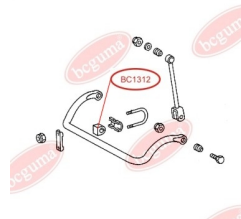

APPLICABILITY:

MERCEDES-BENZ