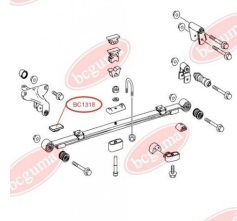

APPLICABILITY:

MAN, MERCEDES-BENZ, VOLVO

BC1318