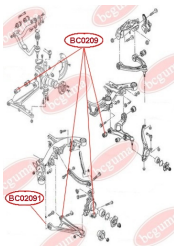

APPLICABILITY:

BMW, OPEL, VAUXHALL, VW

ANTHER OF BALL JOINTwww.en.bcguma.ua/auto/BC0207

Part Number:	BC0207
GTIN-13:	4823101800234
Number of other manufacturers (OEMs):	4708300; 191407365A; 191407365; 4708299; 191407365B
Weight, g:	5
Required amount:	2
Items in Package:	1
External diameter, mm:	18.0
Inner diameter, mm:	12.0
Thickness, mm:	22.0
Material:	Rubber MBS
That installation:	Front
Party settings:	Left / Right

APPLICABILITY:

OPEL, SEAT, VAUXHALL, VW

BC0208**ANTHER OF BALL JOINT**www.en.bcguma.ua/auto/BC0208

Part Number:	BC0208
GTIN-13:	4823101800241
Number of other manufacturers (OEMs):	251407187A; 251407187B; 251407187; 4708299; 4708300
Weight, g:	7
Required amount:	2
Items in Package:	1
External diameter, mm:	35.0
Inner diameter, mm:	17.0
Thickness, mm:	20.0
Material:	Rubber MBS
That installation:	Front
Party settings:	Left / Right

APPLICABILITY:

OPEL, SKODA, VAUXHALL, VW

CONTROL ARM-/TRAILING ARM BUSHwww.en.bcguma.ua/auto/BC0209

Part Number:	BC0209
GTIN-13:	4823101800258
Number of other manufacturers (OEMs):	7D0407183C; 7D0407183; 7H0407183; 7L8407183; 7L0407183A; 7H0407152F; 7H0407152B; 7H0407151F; 7H0407151B
Weight, g:	239
Required amount:	2
Items in Package:	1
External diameter, mm:	40.0
Inner diameter, mm:	14.0
Thickness, mm:	60.0
Material:	Rubber / metal
That installation:	Front
Party settings:	Left / Right

APPLICABILITY:

AUDI, VW

BC0209

BC02091**CONTROL ARM-/TRAILING ARM BUSH**www.en.bcguma.ua/auto/BC02091

Part Number:	BC02091
GTIN-13:	4823101805666
Number of other manufacturers (OEMs):	95533101711; 95533101811; 7P0505312E; 7P0505311E; 7L0505311B; 7L0505312B
Weight, g:	299
Required amount:	2
Items in Package:	1
External diameter, mm:	60.2
Inner diameter, mm:	14.2
Thickness, mm:	70.0
Material:	Metal / Rubber
That installation:	Back
Party settings:	Left / Right