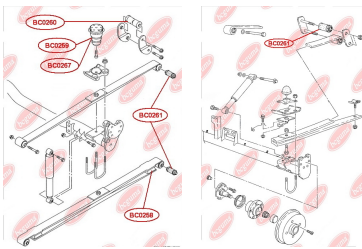

BC0261

LEAF SPRING BUSH, REAR

www.en.bcguma.ua/auto/BC0261

Part Number:	BC0261
GTIN-13:	4823101800708
Number of other manufacturers (OEMs):	6K9501541
Weight, g:	225
Required amount:	2
Items in Package:	1
External diameter, mm:	45.0
Inner diameter, mm:	12.0
Thickness, mm:	85.0
Material:	Rubber / metal
That installation:	Back
Party settings:	Left / Right

APPLICABILITY:

SEAT, VW

SHOCK ABSORBER BUSH, UPPER

www.en.bcguma.ua/auto/BC0262

Part Number:	BC0262
GTIN-13:	4823101800715
Number of other manufacturers (OEMs):	7H5513029C; 7H0513029E; 7H0513029D
Weight, g:	129
Required amount:	2
Items in Package:	1
External diameter, mm:	41.3
Inner diameter, mm:	12.0
Thickness, mm:	40.0
Material:	Metal / Rubber
That installation:	Back
Party settings:	Left / Right

APPLICABILITY:

VW

BC0262