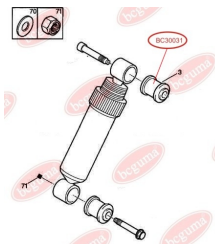

BC3003

BUSHING, SHOCK ABSORBER

www.en.bcguma.ua/auto/BC3003

Part Number:	BC3003
GTIN-13:	4823101804447
Number of other manufacturers (OEMs):	517111
Weight, g:	82
Required amount:	2
Items in Package:	1
External diameter, mm:	34.5
Inner diameter, mm:	16.0
Thickness, mm:	45.0
Material:	Rubber / metal
That installation:	Back
Party settings:	Left / Right

APPLICABILITY:

CITROËN, PEUGEOT

BUSHING, SHOCK ABSORBER

www.en.bcguma.ua/auto/BC30031

Part Number:	BC30031
GTIN-13:	4823101804454
Number of other manufacturers (OEMs):	517112
Weight, g:	80
Required amount:	2
Items in Package:	1
External diameter, mm:	33.0
Inner diameter, mm:	16.0
Thickness, mm:	45.0
Material:	Rubber / metal
That installation:	Back
Party settings:	Left / Right

APPLICABILITY:

CITROËN, PEUGEOT

BC30031