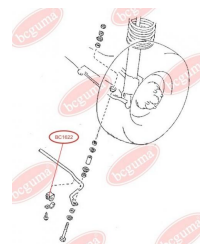

ANTI-ROLL BAR BUSHING KIT

www.en.bcguma.ua/auto/BC1622

Part Number:	BC1622
GTIN-13:	4823101803716
Number of other manufacturers (OEMs):	G06728156
Weight, g:	20
Required amount:	2
Items in Package:	1
External diameter, mm:	31.0
Inner diameter, mm:	15.0
Thickness, mm:	38.5
Material:	Rubber
That installation:	Back
Party settings:	Left / Right