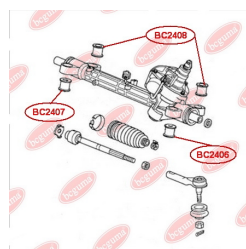

APPLICABILITY:

HONDA

BC2406