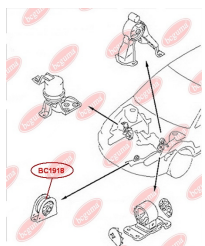

BC1918

ENGINE MOUNTING

www.en.bcguma.ua/auto/BC1918

Part Number:	BC1918
GTIN-13:	4823101804089
Number of other manufacturers (OEMs):	MR554244
Weight, g:	256
Required amount:	1
Items in Package:	1
External diameter, mm:	70.0
Inner diameter, mm:	16.0
Thickness, mm:	52.0
Material:	Rubber / metal
That installation:	Front
Party settings:	Left

APPLICABILITY:

MITSUBISHI

ENGINE MOUNTING, REINFORCED "BAD ROADS"

www.en.bcguma.ua/auto/BC1919

Part Number:	BC1919
GTIN-13:	4823101804096
Number of other manufacturers (OEMs):	MR519400
Weight, g:	436
Required amount:	1
Items in Package:	1
External diameter, mm:	81.0
Inner diameter, mm:	10.0
Thickness, mm:	62.0
Material:	Rubber / metal
That installation:	Front
Party settings:	Left

APPLICABILITY:

MITSUBISHI

BC1919