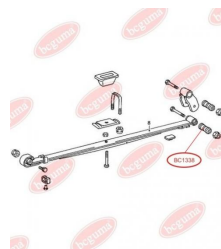

APPLICABILITY:

MERCEDES-BENZ

BC1338