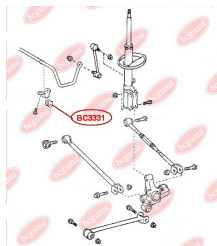

BC3331

ANTI-ROLL BAR BUSHING KIT

www.en.bcguma.ua/auto/BC3331

Part Number:	BC3331
GTIN-13:	4823101805918
Number of other manufacturers (OEMs):	4881812170; 4881806260; 4881833100; 4881833101
Weight, g:	32
Required amount:	2
Items in Package:	1
External diameter, mm:	30.0
Inner diameter, mm:	15.5
Thickness, mm:	36.0
Material:	Rubber
That installation:	Back
Party settings:	Left / Right

APPLICABILITY:

TOYOTA

ANTI-ROLL BAR BUSHING KIT, LEFT

www.en.bcguma.ua/auto/BC3332

Part Number:	BC3332
GTIN-13:	4823101805260
Number of other manufacturers (OEMs):	4881542070
Weight, g:	118
Required amount:	1
Items in Package:	1
External diameter, mm:	-
Inner diameter, mm:	20.0
Thickness, mm:	54.0
Material:	Rubber
That installation:	Front
Party settings:	Left

APPLICABILITY:

TOYOTA

BC3332