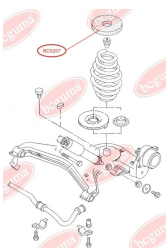

BC0257

SPRING SEAT (REINFORCED SPRING)

www.en.bcguma.ua/auto/BC0257

Part Number:	BC0257
GTIN-13:	4823101800661
Number of other manufacturers (OEMs):	701511105K; 701511105M
Weight, g:	380
Required amount:	2
Items in Package:	1
External diameter, mm:	156.0
Inner diameter, mm:	85.0
Thickness, mm:	20.0
Material:	Rubber
That installation:	Back Top
Party settings:	Left / Right

APPLICABILITY:

VW

RUBBER BUFFER, SUSPENSION

www.en.bcguma.ua/auto/BC0258

Part Number:	BC0258
GTIN-13:	4823101800678
Number of other manufacturers (OEMs):	2K0511155A; 2K5511155
Weight, g:	82
Required amount:	4
Items in Package:	1
External diameter, mm:	50.0
Inner diameter, mm:	8.0
Thickness, mm:	30.0
Material:	Rubber / metal
That installation:	Back
Party settings:	Left / Right

APPLICABILITY:

VW

BC0258