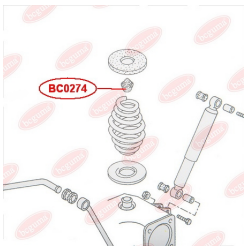

BC0274

RUBBER BUFFER, SUSPENSION

www.en.bcguma.ua/auto/BC0274

Part Number:	BC0274
GTIN-13:	4823101806540
Number of other manufacturers (OEMs):	251501191A
Weight, g:	40
Required amount:	2
Items in Package:	1
External diameter, mm:	45.0
Inner diameter, mm:	-
Thickness, mm:	40.0
Material:	Rubber
That installation:	Back
Party settings:	Left / Right

APPLICABILITY:

VW

RUBBER BUFFER, SUSPENSION

www.en.bcguma.ua/auto/BC0275

Part Number:	BC0275
GTIN-13:	4823101806656
Number of other manufacturers (OEMs):	245829577A
Weight, g:	19
Required amount:	6
Items in Package:	1
External diameter, mm:	32.0
Inner diameter, mm:	7.0
Thickness, mm:	37.0
Material:	Rubber
That installation:	Back
Party settings:	Left / Right

APPLICABILITY:

VW

BC0275