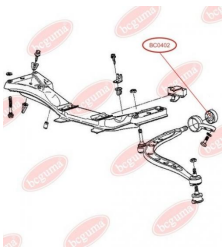

BC0402

CONTROL ARM-/TRAILING ARM BUSH, REINFORCED "BAD ROADS"

www.en.bcguma.ua/auto/BC0402

Part Number:	BC0402
GTIN-13:	4823101800821
Number of other manufacturers (OEMs):	31121130123; 31121130140; 31129058815; 31129058931; 31121127378
Weight, g:	160
Required amount:	2
Items in Package:	1
External diameter, mm:	60.0
Inner diameter, mm:	18.0
Thickness, mm:	33.0
Material:	Rubber / metal
That installation:	Back Front
Party settings:	Left / Right

APPLICABILITY:

ALPINA, BMW

CONTROL ARM-/TRAILING ARM BUSH

www.en.bcguma.ua/auto/BC0403

Part Number:	BC0403
GTIN-13:	4823101800838
Number of other manufacturers (OEMs):	33321123462; 33329061946; 33329058823; 33321125563; 33321137459
Weight, g:	270
Required amount:	2
Items in Package:	1
External diameter, mm:	44.5
Inner diameter, mm:	12.0
Thickness, mm:	67.0
Material:	Rubber / metal
That installation:	Back
Party settings:	Left / Right

APPLICABILITY:

BMW

BC0403