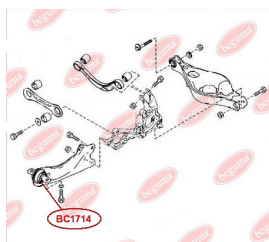

APPLICABILITY:

MAZDA

BC1714