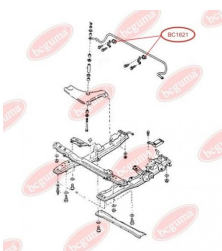

BC1621

ANTI-ROLL BAR BUSHING KIT

www.en.bcguma.ua/auto/BC1621

Part Number:	BC1621
GTIN-13:	4823101803709
Number of other manufacturers (OEMs):	G03034156
Weight, g:	28
Required amount:	2
Items in Package:	1
External diameter, mm:	31.0
Inner diameter, mm:	16.5
Thickness, mm:	38.5
Material:	Rubber
That installation:	Back
Party settings:	Left / Right

APPLICABILITY:

MAZDA

BC1622

ANTI-ROLL BAR BUSHING KIT

www.en.bcguma.ua/auto/BC1622

Part Number:	BC1622
GTIN-13:	4823101803716
Number of other manufacturers (OEMs):	G06728156
Weight, g:	20
Required amount:	2
Items in Package:	1
External diameter, mm:	31.0
Inner diameter, mm:	15.0
Thickness, mm:	38.5
Material:	Rubber
That installation:	Back
Party settings:	Left / Right

APPLICABILITY:

MAZDA