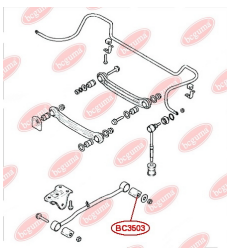

BC3503

CONTROL ARM-/TRAILING ARM BUSH

www.en.bcguma.ua/auto/BC3503

Part Number:	BC3503
GTIN-13:	4823101805147
Number of other manufacturers (OEMs):	5511925000; 96550066
Weight, g:	123
Required amount:	2
Items in Package:	1
External diameter, mm:	45.0
Inner diameter, mm:	14.2
Thickness, mm:	55.0
Material:	Rubber / metal
That installation:	Back
Party settings:	Left / Right

APPLICABILITY:

CHEVROLET, HYUNDAI

CONTROL ARM-/TRAILING ARM BUSH

www.en.bcguma.ua/auto/BC3504

Part Number:	BC3504
GTIN-13:	4823101805482
Number of other manufacturers (OEMs):	551162E000
Weight, g:	272
Required amount:	2
Items in Package:	1
External diameter, mm:	64.5
Inner diameter, mm:	12.2
Thickness, mm:	55.0
Material:	Metal / Rubber
That installation:	Back
Party settings:	Left / Right

APPLICABILITY:

HYUNDAI, KIA

BC3504