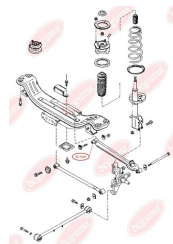

APPLICABILITY:

MAZDA

BC1609