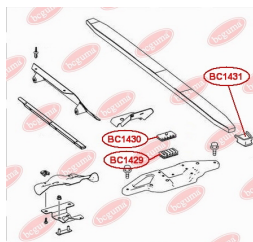

APPLICABILITY:

MERCEDES-BENZ, VW

BC1431

BC1432**STABILISER MOUNTING**www.en.bcguma.ua/auto/BC1432

Part Number:	BC1432
GTIN-13:	4823101806267
Number of other manufacturers (OEMs):	A9063233585; A9063231485; 2E0411041C; 2E0411041E; 68013717AA
Weight, g:	134
Required amount:	2
Items in Package:	1
External diameter, mm:	51.0
Inner diameter, mm:	17.0
Thickness, mm:	49.0
Material:	Rubber / metal
That installation:	Front
Party settings:	Left / Right