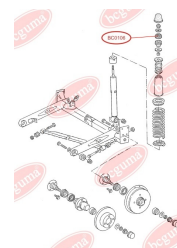

APPLICABILITY:

AUDI, SEAT, SKODA, VW

BC0104

BC0105**BEARING RING, LOWER BUSHING**www.en.bcguma.ua/auto/BC0105

Part Number:	BC0105
GTIN-13:	4823101800067
Number of other manufacturers (OEMs):	811512333A
Weight, g:	42
Required amount:	2
Items in Package:	1
External diameter, mm:	48.0
Inner diameter, mm:	10.0
Thickness, mm:	32.0
Material:	Rubber
That installation:	Back
Party settings:	Left / Right

**APPLICABILITY:**

AUDI

BEARING RING, UPPER BUSHINGwww.en.bcguma.ua/auto/BC0106

Part Number:	BC0106
GTIN-13:	4823101800074
Number of other manufacturers (OEMs):	811512335A
Weight, g:	33
Required amount:	2
Items in Package:	1
External diameter, mm:	48.0
Inner diameter, mm:	10.0
Thickness, mm:	21.0
Material:	Rubber
That installation:	Back
Party settings:	Left / Right

**APPLICABILITY:**

AUDI

BC0106

BC0107**ANTHER OF BALL JOINT**www.en.bcguma.ua/auto/BC0107

Part Number:	BC0107
GTIN-13:	4823101800081
Number of other manufacturers (OEMs):	4D0407509G; 4D0407509J
Weight, g:	5
Required amount:	2
Items in Package:	1
External diameter, mm:	28.0
Inner diameter, mm:	14.0
Thickness, mm:	22.0
Material:	Rubber MBS
That installation:	Front
Party settings:	Left / Right