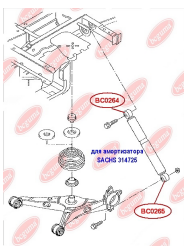

BC0265

SHOCK ABSORBER BUSH, LOWER

www.en.bcguma.ua/auto/BC0265

Part Number:	BC0265
GTIN-13:	4823101800746
Number of other manufacturers (OEMs):	7H0513029F
Weight, g:	121
Required amount:	2
Items in Package:	1
External diameter, mm:	42.2
Inner diameter, mm:	14.0
Thickness, mm:	40.0
Material:	Metal / Rubber
That installation:	Back
Party settings:	Left / Right

APPLICABILITY:

VW

BC0266

ANTI-ROLL BAR BUSHING KIT

www.en.bcguma.ua/auto/BC0266

Part Number:	BC0266
GTIN-13:	4823101805994
Number of other manufacturers (OEMs):	1K0511327AP; 1K0511327AE
Weight, g:	62
Required amount:	2
Items in Package:	1
External diameter, mm:	45.5
Inner diameter, mm:	15.0
Thickness, mm:	40.0
Material:	Rubber / metal
That installation:	Back
Party settings:	Left / Right

APPLICABILITY:

AUDI, HONDA, SEAT, SKODA, VW