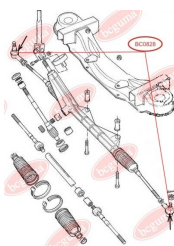

APPLICABILITY:

FORD, IVECO, PEUGEOT

BC0828