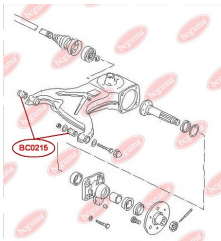

BC0215

MOUNTING, AXLE BEAM

www.en.bcguma.ua/auto/BC0215

Part Number:	BC0215
GTIN-13:	4823101800319
Number of other manufacturers (OEMs):	251501131A
Weight, g:	210
Required amount:	4
Items in Package:	1
External diameter, mm:	47.0
Inner diameter, mm:	12.0
Thickness, mm:	75.0
Material:	Rubber / metal
That installation:	Back
Party settings:	Left / Right

APPLICABILITY:

VW

STABILISER MOUNTING

www.en.bcguma.ua/auto/BC0216

Part Number:	BC0216
GTIN-13:	4823101800326
Number of other manufacturers (OEMs):	7D1411041; 701411041
Weight, g:	30
Required amount:	2
Items in Package:	1
External diameter, mm:	-
Inner diameter, mm:	22.5
Thickness, mm:	30.0
Material:	Rubber
That installation:	Front
Party settings:	Left / Right

APPLICABILITY:

VW

BC0216