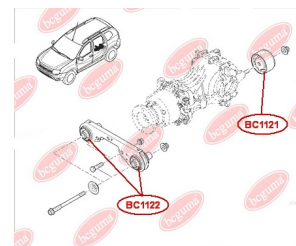

APPLICABILITY:

NISSAN, RENAULT

BC1122