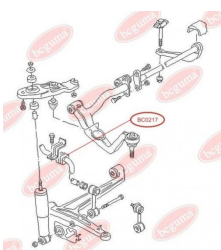

BC0217

STABILISER MOUNTING

www.en.bcguma.ua/auto/BC0217

Part Number:	BC0217
GTIN-13:	4823101800333
Number of other manufacturers (OEMs):	701411041D
Weight, g:	20
Required amount:	2
Items in Package:	1
External diameter, mm:	-
Inner diameter, mm:	27.0
Thickness, mm:	30.0
Material:	Rubber
That installation:	Front
Party settings:	Left / Right