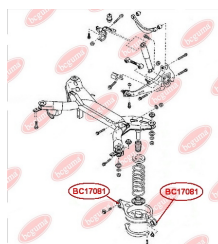

APPLICABILITY:

MAZDA