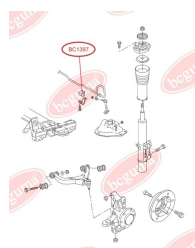

APPLICABILITY:

MERCEDES-BENZ, VW