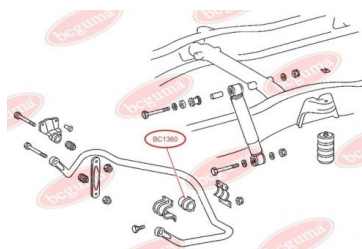

APPLICABILITY:

MERCEDES-BENZ

BC1360