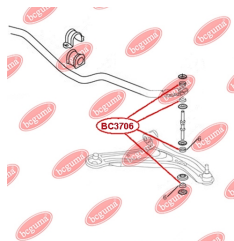

BC3705

CONTROL ARM-/TRAILING ARM BUSH

www.en.bcguma.ua/auto/BC3705

Part Number:	BC3705
GTIN-13:	4823101805291
Number of other manufacturers (OEMs):	T112909080
Weight, g:	288
Required amount:	2
Items in Package:	1
External diameter, mm:	60.5
Inner diameter, mm:	14.2
Thickness, mm:	60.0
Material:	Metal / Rubber
That installation:	Front
Party settings:	Left / Right

APPLICABILITY:

CHERY, TOYOTA

LINK STABILIZER BUSH

www.en.bcguma.ua/auto/BC3706

Part Number:	BC3706
GTIN-13:	4823101806342
Number of other manufacturers (OEMs):	1014001672
Weight, g:	5
Required amount:	8
Items in Package:	1
External diameter, mm:	25.0
Inner diameter, mm:	9.0
Thickness, mm:	12.0
Material:	Rubber
That installation:	Front
Party settings:	Left / Right

APPLICABILITY:

GEELY

BC3706