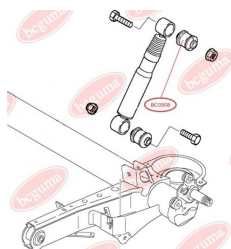

APPLICABILITY:

CITROËN, FIAT, LANCIA, OPEL, PEUGEOT, SEAT, VAUXHALL, VW

BC0908