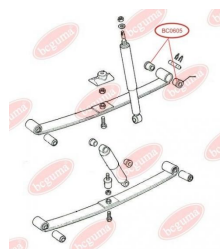

APPLICABILITY:

FORD

BC0605