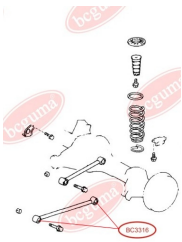

BC3316

CONTROL ARM-/TRAILING ARM BUSH

www.en.bcguma.ua/auto/BC3316

Part Number:	BC3316
GTIN-13:	4823101804959
Number of other manufacturers (OEMs):	4870260100; 4872060040
Weight, g:	348
Required amount:	2
Items in Package:	1
External diameter, mm:	55.5
Inner diameter, mm:	14.0
Thickness, mm:	60.0
Material:	Rubber / metal
That installation:	Back
Party settings:	Left / Right

APPLICABILITY:

LEXUS, TOYOTA

CONTROL ARM-/TRAILING ARM BUSH

www.en.bcguma.ua/auto/BC3317

Part Number:	BC3317
GTIN-13:	4823101804966
Number of other manufacturers (OEMs):	4870260090; 4871060070
Weight, g:	266
Required amount:	2
Items in Package:	1
External diameter, mm:	50.1
Inner diameter, mm:	14.0
Thickness, mm:	60.0
Material:	Rubber / metal
That installation:	Back
Party settings:	Left / Right

APPLICABILITY:

LEXUS, TOYOTA

BC3317