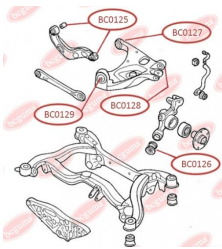

APPLICABILITY:

AUDI, SAAB, SEAT, SKODA, VW

BC0120

BC0123**CONTROL ARM-/TRAILING ARM BUSH**www.en.bcguma.ua/auto/BC0123

Part Number:	BC0123
GTIN-13:	4823101805772
Number of other manufacturers (OEMs):	8E0407181B; 8E0407181C; 8E0407181D
Weight, g:	182
Required amount:	2
Items in Package:	1
External diameter, mm:	40.5
Inner diameter, mm:	12.2
Thickness, mm:	37.0
Material:	Metal / Rubber
That installation:	Front
Party settings:	Left / Right

**APPLICABILITY:**

AUDI, SEAT, SKODA, VW

CONTROL ARM-/TRAILING ARM BUSHwww.en.bcguma.ua/auto/BC0125

Part Number:	BC0125
GTIN-13:	4823101805871
Number of other manufacturers (OEMs):	8E0501541S; 8E0501541Q; 8E0501541J
Weight, g:	191
Required amount:	4
Items in Package:	1
External diameter, mm:	36.4
Inner diameter, mm:	12.2
Thickness, mm:	46.5
Material:	Metal / Rubber
That installation:	Back
Party settings:	Left / Right

BC0125**APPLICABILITY:**

AUDI, SEAT

BC0126**CONTROL ARM-/TRAILING ARM BUSH**

www.en.bcguma.ua/auto/BC0126

Part Number:	BC0126
GTIN-13:	4823101806137
Number of other manufacturers (OEMs):	8E0505311T; 8E0505312T; 8E0505311S; 8E0505312S; 8E0505203C; 8E0505203D; 8E0505311AC; 8E0505312AC
Weight, g:	250
Required amount:	2
Items in Package:	1
External diameter, mm:	43.8
Inner diameter, mm:	12.2
Thickness, mm:	60.0
Material:	Rubber / metal
That installation:	Back
Party settings:	Left / Right

APPLICABILITY:

AUDI, SEAT

CONTROL ARM-/TRAILING ARM BUSH

www.en.bcguma.ua/auto/BC0127

Part Number:	BC0127
GTIN-13:	4823101806526
Number of other manufacturers (OEMs):	8E0505171J; 8E0505311T; 8E0505311S; 8E0505312S; 8E0505311AC; 8E0505312AC; 8E0505312T
Weight, g:	236
Required amount:	2
Items in Package:	1
External diameter, mm:	47.0
Inner diameter, mm:	12.0
Thickness, mm:	50.0
Material:	Rubber / metal
That installation:	Back
Party settings:	Left / Right