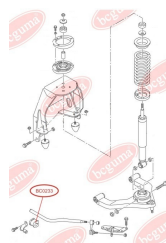

APPLICABILITY:

VW

BC0233