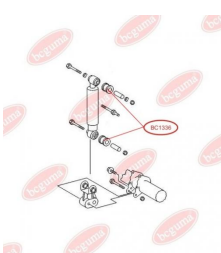

BC1336

SHOCK ABSORBER BUSH

www.en.bcguma.ua/auto/BC1336

Part Number:	BC1336
GTIN-13:	4823101802641
Number of other manufacturers (OEMs):	A0003237085
Weight, g:	25
Required amount:	4
Items in Package:	1
External diameter, mm:	28.2
Inner diameter, mm:	14.0
Thickness, mm:	35.7
Material:	Rubber
That installation:	Back
Party settings:	Left / Right