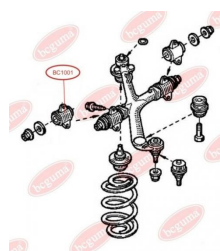

APPLICABILITY:

NISSAN, OPEL, RENAULT, VAUXHALL

BC1001