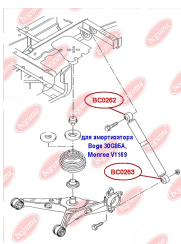

BC0263

SHOCK ABSORBER BUSH, LOWER

www.en.bcguma.ua/auto/BC0263

Part Number:	BC0263
GTIN-13:	4823101800722
Number of other manufacturers (OEMs):	7H5513029C; 7H0513029D; 7H0513029E
Weight, g:	121
Required amount:	2
Items in Package:	1
External diameter, mm:	41.3
Inner diameter, mm:	14.0
Thickness, mm:	40.0
Material:	Metal / Rubber
That installation:	Back
Party settings:	Left / Right