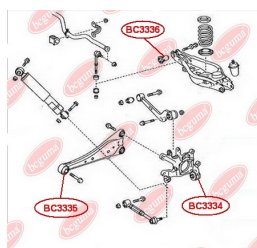

APPLICABILITY:

TOYOTA

BC3336