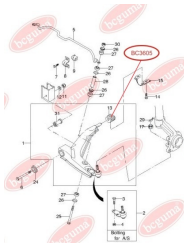

BC3604

STABILISER MOUNTING

www.en.bcguma.ua/auto/BC3604

Part Number:	BC3604
GTIN-13:	4823101804713
Number of other manufacturers (OEMs):	2875013; 0350153; 1603148; 1603150
Weight, g:	14
Required amount:	4
Items in Package:	1
External diameter, mm:	30.0
Inner diameter, mm:	8.0
Thickness, mm:	20.0
Material:	Rubber
That installation:	Front
Party settings:	Left / Right

APPLICABILITY:

ALFA ROMEO, BEDFORD, DAEWOO, HONDA, MERCEDES-BENZ, OPEL, SAAB, VAUXHALL

CONTROL ARM/TRAILING ARM BUSH

www.en.bcguma.ua/auto/BC3605

Part Number:	BC3605
GTIN-13:	4823101804720
Number of other manufacturers (OEMs):	0352335; 90235040; 0352335; 90334546
Weight, g:	178
Required amount:	2
Items in Package:	1
External diameter, mm:	56.0
Inner diameter, mm:	21.0
Thickness, mm:	54.0
Material:	Rubber
That installation:	Back Front
Party settings:	Left / Right

APPLICABILITY:

DAEWOO, MERCEDES-BENZ, OPEL, PEUGEOT, VAUXHALL

BC3605