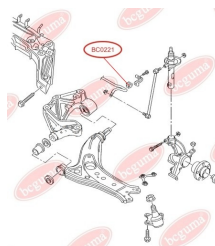

BC0221

APPLICABILITY:

AUDI, SEAT, SKODA, VW