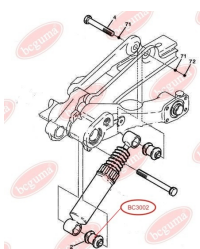

APPLICABILITY:

CITROËN, PEUGEOT

BC3002

BC3003**BUSHING, SHOCK ABSORBER**www.en.bcguma.ua/auto/BC3003

Part Number:	BC3003
GTIN-13:	4823101804447
Number of other manufacturers (OEMs):	517111
Weight, g:	82
Required amount:	2
Items in Package:	1
External diameter, mm:	34.5
Inner diameter, mm:	16.0
Thickness, mm:	45.0
Material:	Rubber / metal
That installation:	Back
Party settings:	Left / Right