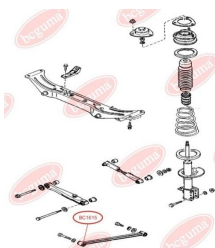

APPLICABILITY:

MAZDA

BC1615