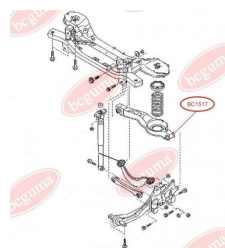

TRACK CONTROL ARM BUSH

www.en.bcguma.ua/auto/BC1517

Part Number:	BC1517
GTIN-13:	4823101803525
	1150353; 1357317; 98AG5K652AK; 1136073; 1061660; 1448127; BBM228300B; 4M515K652AD; BBP328300A; B37F28300B; B37F28300A; BP4K28300D; BP4K28300E; B39D28300A
Number of other manufacturers (OEMs):	
Weight, g:	133
Required amount:	2
Items in Package:	1
External diameter, mm:	36.0
Inner diameter, mm:	12.0
Thickness, mm:	44.5
Material:	Rubber / metal
That installation:	Back
Party settings:	Left / Right