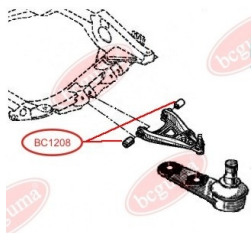

APPLICABILITY:

NISSAN, RENAULT

BC1202

BC1208

CONTROL ARM-/TRAILING ARM BUSH

www.en.bcguma.ua/auto/BC1208

Part Number:	BC1208
GTIN-13:	4823101802177
Number of other manufacturers (OEMs):	7700424399; 5456000QAB; 8200942406; 8200942405; 8200942396; 7700424459; 8200942392
Weight, g:	119
Required amount:	2
Items in Package:	1
External diameter, mm:	45.5
Inner diameter, mm:	12.0
Thickness, mm:	57.0
Material:	Rubber / metal
That installation:	Front
Party settings:	Left / Right