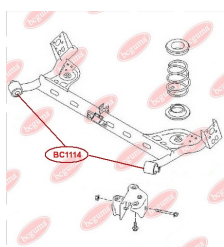

APPLICABILITY:

DACIA, RENAULT

BC1112

BC1114**HUB CARRIER BUSHING**

www.en.bcguma.ua/auto/BC1114

Part Number:	BC1114
GTIN-13:	4823101805031
Number of other manufacturers (OEMs):	6001549989; 8200287912; 6001549988; 55501BC64B; 55501EM10B; 555011HA2B; 555011FE0B; 55501EM30A; 555011FC0B; 550451HA0A; 55316AX600; 55501BC61A; 55501BC64A
Weight, g:	347
Required amount:	2
Items in Package:	1
External diameter, mm:	67.0
Inner diameter, mm:	12.2
Thickness, mm:	90.0
Material:	Polyamide / rubber
That installation:	Back
Party settings:	Left / Right