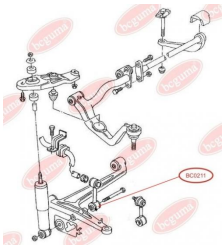

BC0211

LINK STABILIZER BUSH

www.en.bcguma.ua/auto/BC0211

Part Number:	BC0211
GTIN-13:	4823101800272
Number of other manufacturers (OEMs):	701411329; 7D0411049
Weight, g:	63
Required amount:	2
Items in Package:	1
External diameter, mm:	37.0
Inner diameter, mm:	14.0
Thickness, mm:	32.0
Material:	Rubber / metal
That installation:	Front
Party settings:	Left / Right