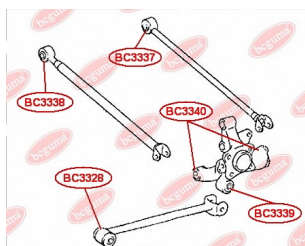

APPLICABILITY:

LEXUS, TOYOTA, TOYOTA (GAC)