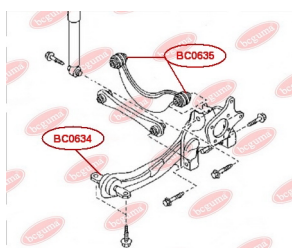

BC0635

CONTROL ARM-/TRAILING ARM BUSH

www.en.bcguma.ua/auto/BC0635

Part Number:	BC0635
GTIN-13:	4823101805338
Number of other manufacturers (OEMs):	1061659; 1061660; 1136072; 1317609; 1329730; 1136073; 1517403; 1448127; 1524422; 1502440; 1686184; 8M515500AB; 8M515500BB; AV615500CA; BP4K28C10B; BBM228C10; 31277305; 31212503; 31201356
Weight, g:	133
Required amount:	4
Items in Package:	1
External diameter, mm:	36.3
Inner diameter, mm:	12.2
Thickness, mm:	35.0
Material:	Metal / Rubber
That installation:	Back
Party settings:	Left / Right

APPLICABILITY:

FORD, MAZDA, VOLVO

LEAF SPRING BUSHING

www.en.bcguma.ua/auto/BC0636

Part Number:	BC0636
GTIN-13:	4823101805420
Number of other manufacturers (OEMs):	6C115A546AB; 1526483
Weight, g:	212
Required amount:	2
Items in Package:	1
External diameter, mm:	38.5
Inner diameter, mm:	14.2
Thickness, mm:	107.0
Material:	Metal / Rubber
That installation:	Back
Party settings:	Left / Right

APPLICABILITY:

FORD

BC0636