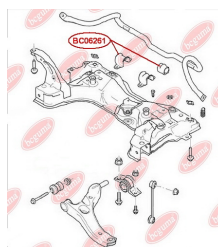

APPLICABILITY:

FORD

BC06261

BC0627**CONTROL ARM-/TRAILING ARM BUSH**www.en.bcguma.ua/auto/BC0627

Part Number:	BC0627
GTIN-13:	4823101801255
Number of other manufacturers (OEMs):	2T143063AA; 4366976
Weight, g:	270
Required amount:	2
Items in Package:	1
External diameter, mm:	40.0
Inner diameter, mm:	14.0
Thickness, mm:	65.0
Material:	Rubber / metal
That installation:	Front
Party settings:	Left / Right