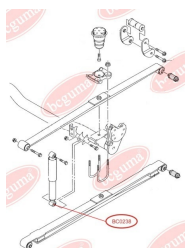

BC0238

SHOCK ABSORBER BUSH

www.en.bcguma.ua/auto/BC0238

Part Number:	BC0238
GTIN-13:	4823101800548
Number of other manufacturers (OEMs):	2K0513029H; 2K0513029B; 2K0513029F; 2K0513029G; 2K0513029M; 2K0513029N; 2K0513029P
Weight, g:	91
Required amount:	2
Items in Package:	1
External diameter, mm:	41.7
Inner diameter, mm:	12.0
Thickness, mm:	40.0
Material:	Polyamide / rubber / metal
That installation:	Back
Party settings:	Left / Right

APPLICABILITY:

VW