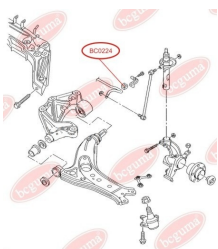

BC0224

STABILISER MOUNTING

www.en.bcguma.ua/auto/BC0224

Part Number:	BC0224
GTIN-13:	4823101800401
Number of other manufacturers (OEMs):	6Q0411314F
Weight, g:	28
Required amount:	2
Items in Package:	1
External diameter, mm:	33.0
Inner diameter, mm:	19.8
Thickness, mm:	36.0
Material:	Rubber
That installation:	Front
Party settings:	Left / Right

APPLICABILITY:

AUDI, SEAT, SKODA, VW

STABILISER MOUNTING

www.en.bcguma.ua/auto/BC0225

Part Number:	BC0225
GTIN-13:	4823101800418
Number of other manufacturers (OEMs):	8Z0411314B
Weight, g:	27
Required amount:	2
Items in Package:	1
External diameter, mm:	33.0
Inner diameter, mm:	20.8
Thickness, mm:	36.0
Material:	Rubber
That installation:	Front
Party settings:	Left / Right

APPLICABILITY:

AUDI, SEAT, SKODA, VW

BC0225