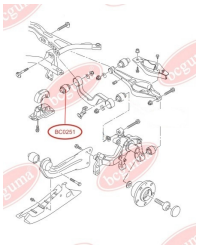

APPLICABILITY:

VW

**BC0248**

BC0249**CONTROL ARM-/TRAILING ARM BUSH**www.en.bcguma.ua/auto/BC0249

Part Number:	BC0249
GTIN-13:	4823101800616
Number of other manufacturers (OEMs):	1K0505311AB; 1K0505311AA; 1K0505171B; 1K0505171C; 1K0505173C; 1K0505371
Weight, g:	95
Required amount:	2
Items in Package:	1
External diameter, mm:	42.4
Inner diameter, mm:	12.0
Thickness, mm:	60.0
Material:	Rubber / metal
That installation:	Back
Party settings:	Left / Right

APPLICABILITY:

AUDI, SEAT, SKODA, VW

CONTROL ARM-/TRAILING ARM BUSHwww.en.bcguma.ua/auto/BC0250

Part Number:	BC0250
GTIN-13:	4823101800623
Number of other manufacturers (OEMs):	5Q0505323C; 1K0505323N; 1K0505323H; 1K0505323G; 1K0505323D; 1K0505203A
Weight, g:	127
Required amount:	2
Items in Package:	1
External diameter, mm:	38.5
Inner diameter, mm:	14.0
Thickness, mm:	45.0
Material:	Rubber / metal
That installation:	Back
Party settings:	Left / Right

APPLICABILITY:

AUDI, SEAT, SKODA, VW

BC0250

BC0251**CONTROL ARM-/TRAILING ARM BUSH**www.en.bcguma.ua/auto/BC0251

Part Number:	BC0251
GTIN-13:	4823101800630
Number of other manufacturers (OEMs):	5Q0505323C; 1K0505323N; 1K0505323H; 1K0505323G; 1K0505323D; 1K0505203A; 1K0505279A
Weight, g:	73
Required amount:	2
Items in Package:	1
External diameter, mm:	39.0
Inner diameter, mm:	12.0
Thickness, mm:	45.0
Material:	Rubber / metal
That installation:	Back Top
Party settings:	Left / Right