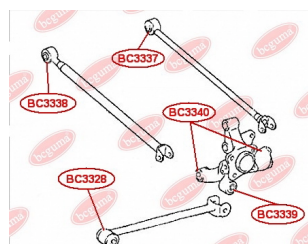

APPLICABILITY:

LEXUS, TOYOTA

BC3338