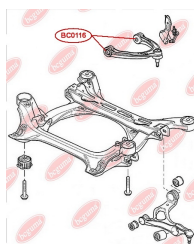

CONTROL ARM-/TRAILING ARM BUSH

www.en.bcguma.ua/auto/BC0116

Part Number:	BC0116
GTIN-13:	4823101805161
Number of other manufacturers (OEMs):	7L0407077; 95534102700; 95534102701; 95534102702
Weight, g:	160
Required amount:	4
Items in Package:	1
External diameter, mm:	40.5
Inner diameter, mm:	10.0
Thickness, mm:	43.0
Material:	Metal / Rubber
That installation:	Front
Party settings:	Left / Right