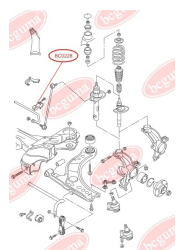

BC0228

STABILISER MOUNTING

www.en.bcguma.ua/auto/BC0228

Part Number:	BC0228
GTIN-13:	4823101800449
Number of other manufacturers (OEMs):	1J0411314P
Weight, g:	23
Required amount:	2
Items in Package:	1
External diameter, mm:	34.0
Inner diameter, mm:	20.0
Thickness, mm:	25.0
Material:	Rubber
That installation:	Front
Party settings:	Left / Right