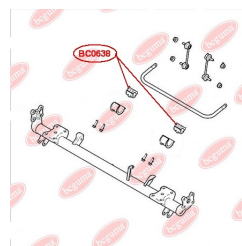

APPLICABILITY:

FORD

BC0638