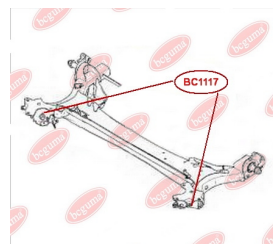

APPLICABILITY:

AUDI, RENAULT, SEAT

BC1117