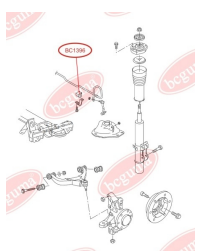

BC1396

ANTI-ROLL BAR BUSHING KIT

www.en.bcguma.ua/auto/BC1396

Part Number:	BC1396
GTIN-13:	4823101803105
Number of other manufacturers (OEMs):	A9063231685; A9063233685; A9063233785; 2E0407473E; 2E0411041F
Weight, g:	84
Required amount:	2
Items in Package:	1
External diameter, mm:	-
Inner diameter, mm:	23.0
Thickness, mm:	45.0
Material:	Rubber
That installation:	Front
Party settings:	Left / Right

APPLICABILITY:

MERCEDES-BENZ, VW