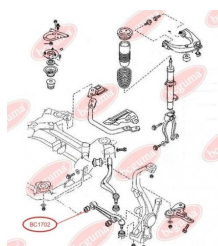

APPLICABILITY:

MAZDA, VW

BC1702