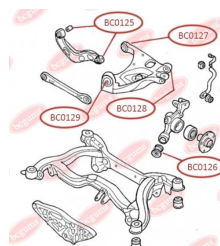

BC0125**APPLICABILITY:**

AUDI, SEAT

BC0126**CONTROL ARM-/TRAILING ARM BUSH**

www.en.bcguma.ua/auto/BC0126

Part Number:	BC0126
GTIN-13:	4823101806137
Number of other manufacturers (OEMs):	8E0505311T; 8E0505312T; 8E0505311S; 8E0505312S; 8E0505203C; 8E0505203D; 8E0505311AC; 8E0505312AC
Weight, g:	250
Required amount:	2
Items in Package:	1
External diameter, mm:	43.8
Inner diameter, mm:	12.2
Thickness, mm:	60.0
Material:	Rubber / metal
That installation:	Back
Party settings:	Left / Right

APPLICABILITY:

AUDI, SEAT

CONTROL ARM-/TRAILING ARM BUSH

www.en.bcguma.ua/auto/BC0127

Part Number:	BC0127
GTIN-13:	4823101806526
Number of other manufacturers (OEMs):	8E0505171J; 8E0505311T; 8E0505311S; 8E0505312S; 8E0505311AC; 8E0505312AC; 8E0505312T
Weight, g:	236
Required amount:	2
Items in Package:	1
External diameter, mm:	47.0
Inner diameter, mm:	12.0
Thickness, mm:	50.0
Material:	Rubber / metal
That installation:	Back
Party settings:	Left / Right

APPLICABILITY:

AUDI

BC0127

BC0129**CONTROL ARM-/TRAILING ARM BUSH**www.en.bcguma.ua/auto/BC0129

Part Number:	BC0129
GTIN-13:	4823101806236
Number of other manufacturers (OEMs):	8E0505185N; 8E0505312S; 8E0505311S; 8E0505311T; 8E0505312T; 8E0505311AC; 8E0505312AC
Weight, g:	219
Required amount:	4
Items in Package:	1
External diameter, mm:	46.6
Inner diameter, mm:	12.2
Thickness, mm:	40.0
Material:	Rubber / metal
That installation:	Back
Party settings:	Left / Right

**APPLICABILITY:**

AUDI, SEAT

ANTHER OF BALL JOINTwww.en.bcguma.ua/auto/BC0131

Part Number:	BC0131
GTIN-13:	4823101805949
Number of other manufacturers (OEMs):	357407365
Weight, g:	9
Required amount:	2
Items in Package:	1
External diameter, mm:	35.0
Inner diameter, mm:	16.0
Thickness, mm:	25.0
Material:	Rubber
That installation:	Front
Party settings:	Left / Right