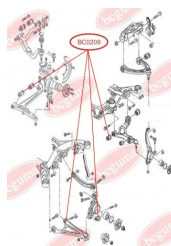

APPLICABILITY:

BMW, OPEL, VAUXHALL, VW

ANTHER OF BALL JOINTwww.en.bcguma.ua/auto/BC0207

Part Number:	BC0207
GTIN-13:	4823101800234
Number of other manufacturers (OEMs):	4708300; 191407365A; 191407365; 4708299; 191407365B
Weight, g:	5
Required amount:	2
Items in Package:	1
External diameter, mm:	18.0
Inner diameter, mm:	12.0
Thickness, mm:	22.0
Material:	Rubber MBS
That installation:	Front
Party settings:	Left / Right

APPLICABILITY:

OPEL, SEAT, VAUXHALL, VW

BC0208**ANTHER OF BALL JOINT**www.en.bcguma.ua/auto/BC0208

Part Number:	BC0208
GTIN-13:	4823101800241
Number of other manufacturers (OEMs):	251407187A; 251407187B; 251407187; 4708299; 4708300
Weight, g:	7
Required amount:	2
Items in Package:	1
External diameter, mm:	35.0
Inner diameter, mm:	17.0
Thickness, mm:	20.0
Material:	Rubber MBS
That installation:	Front
Party settings:	Left / Right

APPLICABILITY:

OPEL, SKODA, VAUXHALL, VW

CONTROL ARM-/TRAILING ARM BUSHwww.en.bcguma.ua/auto/BC0209

Part Number:	BC0209
GTIN-13:	4823101800258
Number of other manufacturers (OEMs):	7D0407183C; 7D0407183; 7H0407183; 7L8407183; 7L0407183A; 7H0407152F; 7H0407152B; 7H0407151F; 7H0407151B
Weight, g:	239
Required amount:	2
Items in Package:	1
External diameter, mm:	40.0
Inner diameter, mm:	14.0
Thickness, mm:	60.0
Material:	Rubber / metal
That installation:	Front
Party settings:	Left / Right

APPLICABILITY:

AUDI, VW

BC0209

BC02091**CONTROL ARM-/TRAILING ARM BUSH**www.en.bcguma.ua/auto/BC02091

Part Number:	BC02091
GTIN-13:	4823101805666
Number of other manufacturers (OEMs):	95533101711; 95533101811; 7P0505312E; 7P0505311E; 7L0505311B; 7L0505312B
Weight, g:	299
Required amount:	2
Items in Package:	1
External diameter, mm:	60.2
Inner diameter, mm:	14.2
Thickness, mm:	70.0
Material:	Metal / Rubber
That installation:	Back
Party settings:	Left / Right