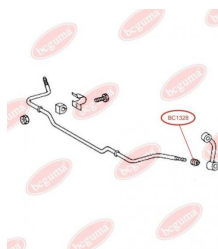

APPLICABILITY:

MERCEDES-BENZ, VW

BC1328