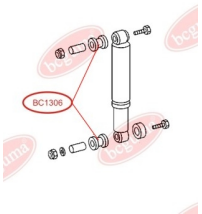

BC1306

BUSH, SHOCK ABSORBER

www.en.bcguma.ua/auto/BC1306

Part Number:	BC1306
GTIN-13:	4823101802344
Number of other manufacturers (OEMs):	A0003231544; A0003236985
Weight, g:	16
Required amount:	2
Items in Package:	1
External diameter, mm:	30.0
Inner diameter, mm:	12.0
Thickness, mm:	24.0
Material:	Rubber
That installation:	Front
Party settings:	Left / Right

APPLICABILITY:

MERCEDES-BENZ

BC1307

RUBBER BUFFER, SUSPENSION

www.en.bcguma.ua/auto/BC1307

Part Number:	BC1307
GTIN-13:	4823101802351
Number of other manufacturers (OEMs):	A6013210062
Weight, g:	42
Required amount:	-
Items in Package:	1
External diameter, mm:	-
Inner diameter, mm:	-
Thickness, mm:	15.0
Material:	Rubber
That installation:	-
Party settings:	-

APPLICABILITY:

MERCEDES-BENZ