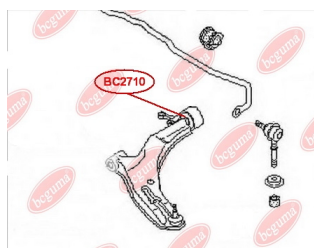

APPLICABILITY:

NISSAN

BC2710