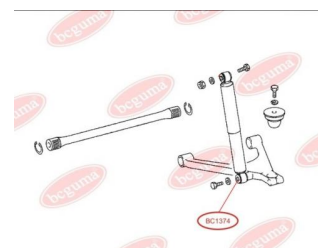

APPLICABILITY:

MERCEDES-BENZ

BC1374