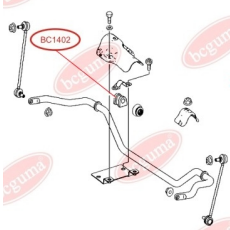

BC1402

STABILISER MOUNTING

www.en.bcguma.ua/auto/BC1402

Part Number:	BC1402
GTIN-13:	4823101803167
Number of other manufacturers (OEMs):	A6393232085
Weight, g:	81
Required amount:	2
Items in Package:	1
External diameter, mm:	43.0
Inner diameter, mm:	26.0
Thickness, mm:	54.0
Material:	Rubber
That installation:	Front
Party settings:	Left / Right

APPLICABILITY:

MERCEDES-BENZ

STABILISER MOUNTING WITH ANTHER (BC1398 - 1PC., BC1403 - 2PC.)

www.en.bcguma.ua/auto/BC14021

Part Number:	BC14021
GTIN-13:	4823101803174
Number of other manufacturers (OEMs):	A6393230292; A6393232085
Weight, g:	93
Required amount:	2
Items in Package:	1
External diameter, mm:	43.0
Inner diameter, mm:	26.0
Thickness, mm:	-
Material:	Rubber
That installation:	Front
Party settings:	Left / Right

APPLICABILITY:

MERCEDES-BENZ

BC14021