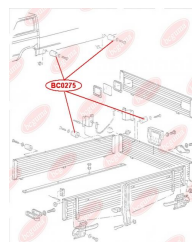

APPLICABILITY:

VW

BC0275

BC0301**CONTROL ARM-/TRAILING ARM BUSH, REINFORCED "BAD ROADS"**www.en.bcguma.ua/auto/BC0301

Part Number:	BC0301
GTIN-13:	4823101800753
Number of other manufacturers (OEMs):	352320; 352310; 13138151; 24430103; 0352310; 0352320
Weight, g:	201
Required amount:	2
Items in Package:	1
External diameter, mm:	60.0
Inner diameter, mm:	12.0
Thickness, mm:	46.0
Material:	Rubber / metal
That installation:	Back Front
Party settings:	Left / Right