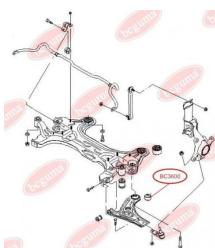

APPLICABILITY:

CHEVROLET, DAEWOO

BC3601