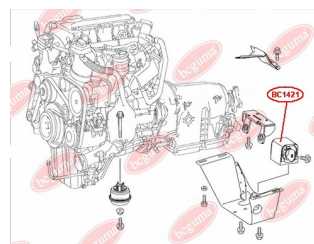

BC14201

SHOCK ABSORBER BUSH

www.en.bcguma.ua/auto/BC14201

Part Number:	BC14201
GTIN-13:	4823101805222
Number of other manufacturers (OEMs):	A6393260300; A6393260800; A6393260900; A6393261000; A6393262100; A6393262400; A6393262500
Weight, g:	160
Required amount:	2
Items in Package:	1
External diameter, mm:	42.3
Inner diameter, mm:	14.2
Thickness, mm:	46.0
Material:	Metal / Rubber
That installation:	Back
Party settings:	Left / Right

APPLICABILITY:

MERCEDES-BENZ

TRANSMISSION MOUNTING

www.en.bcguma.ua/auto/BC1421

Part Number:	BC1421
GTIN-13:	4823101803341
Number of other manufacturers (OEMs):	A6392420013; 2E0199379
Weight, g:	495
Required amount:	1
Items in Package:	1
External diameter, mm:	-
Inner diameter, mm:	-
Thickness, mm:	130.0
Material:	Rubber / metal
That installation:	-
Party settings:	Behind

APPLICABILITY:

MERCEDES-BENZ, VW

BC1421