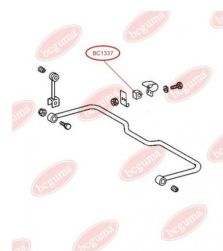

APPLICABILITY:

MERCEDES-BENZ, SCANIA, VW

BC1337