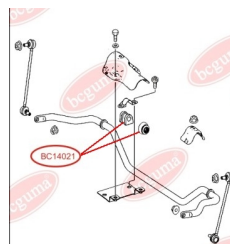

BC1402

STABILISER MOUNTING

www.en.bcguma.ua/auto/BC1402

Part Number:	BC1402
GTIN-13:	4823101803167
Number of other manufacturers (OEMs):	A6393232085
Weight, g:	81
Required amount:	2
Items in Package:	1
External diameter, mm:	43.0
Inner diameter, mm:	26.0
Thickness, mm:	54.0
Material:	Rubber
That installation:	Front
Party settings:	Left / Right

APPLICABILITY:

MERCEDES-BENZ

STABILISER MOUNTING WITH ANTHER (BC1398 - 1PC., BC1403 - 2PC.)

www.en.bcguma.ua/auto/BC14021

Part Number:	BC14021
GTIN-13:	4823101803174
Number of other manufacturers (OEMs):	A6393230292; A6393232085
Weight, g:	93
Required amount:	2
Items in Package:	1
External diameter, mm:	43.0
Inner diameter, mm:	26.0
Thickness, mm:	-
Material:	Rubber
That installation:	Front
Party settings:	Left / Right

APPLICABILITY:

MERCEDES-BENZ

BC14021