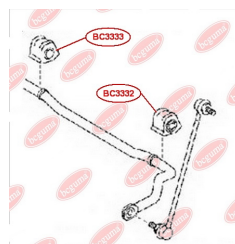

APPLICABILITY:

TOYOTA

BC3332