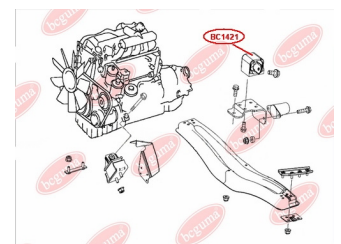

BC14201

SHOCK ABSORBER BUSH

www.en.bcguma.ua/auto/BC14201

Part Number:	BC14201
GTIN-13:	4823101805222
Number of other manufacturers (OEMs):	A6393260300; A6393260800; A6393260900; A6393261000; A6393262100; A6393262400; A6393262500
Weight, g:	160
Required amount:	2
Items in Package:	1
External diameter, mm:	42.3
Inner diameter, mm:	14.2
Thickness, mm:	46.0
Material:	Metal / Rubber
That installation:	Back
Party settings:	Left / Right

APPLICABILITY:

MERCEDES-BENZ

TRANSMISSION MOUNTING

www.en.bcguma.ua/auto/BC1421

Part Number:	BC1421
GTIN-13:	4823101803341
Number of other manufacturers (OEMs):	A6392420013; 2E0199379
Weight, g:	495
Required amount:	1
Items in Package:	1
External diameter, mm:	-
Inner diameter, mm:	-
Thickness, mm:	130.0
Material:	Rubber / metal
That installation:	-
Party settings:	Behind

APPLICABILITY:

MERCEDES-BENZ, VW

BC1421