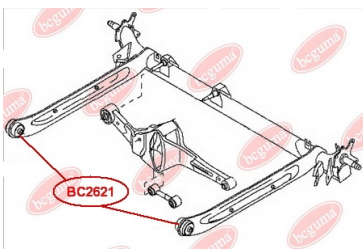

APPLICABILITY:

NISSAN

BC2621

HUB CARRIER BUSHING

www.en.bcguma.ua/auto/BC2621

Part Number:	BC2621
GTIN-13:	4823101805345
Number of other manufacturers (OEMs):	5504531U00; 550450M000; 550452J000
Weight, g:	295
Required amount:	2
Items in Package:	1
External diameter, mm:	60.2
Inner diameter, mm:	12.2
Thickness, mm:	60.0
Material:	Metal / Rubber
That installation:	Back
Party settings:	Left / Right