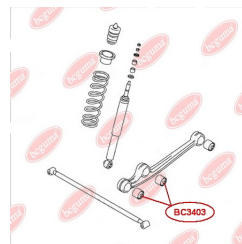

APPLICABILITY:

SUZUKI

BC3403