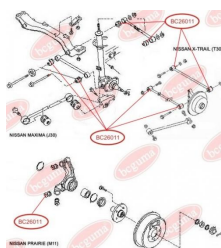

APPLICABILITY:

NISSAN

BC26011