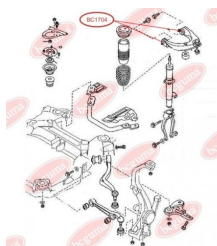

BC1703

CONTROL ARM-/TRAILING ARM BUSH

www.en.bcguma.ua/auto/BC1703

Part Number:	BC1703
GTIN-13:	4823101803747
Number of other manufacturers (OEMs):	GJ6A34460A; GJ6A34460B
Weight, g:	524
Required amount:	2
Items in Package:	1
External diameter, mm:	62.5
Inner diameter, mm:	12.0
Thickness, mm:	79.5
Material:	Polyamide / rubber / metal
That installation:	Back Front
Party settings:	Left / Right

APPLICABILITY:

MAZDA

CONTROL ARM-/TRAILING ARM BUSH

www.en.bcguma.ua/auto/BC1704

Part Number:	BC1704
GTIN-13:	4823101803754
Number of other manufacturers (OEMs):	GP9A34250A; GP9A34250B; GJ6A34250B; GJ6A34200B; GP9A34200B; GP9A34200A
Weight, g:	143
Required amount:	4
Items in Package:	1
External diameter, mm:	40.2
Inner diameter, mm:	10.0
Thickness, mm:	45.0
Material:	Rubber / metal
That installation:	Front
Party settings:	Left / Right

APPLICABILITY:

MAZDA

BC1704