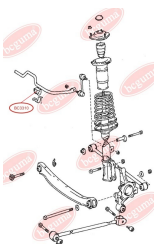

BC3310

ANTI-ROLL BAR BUSHING KIT

www.en.bcguma.ua/auto/BC3310

Part Number:	BC3310
GTIN-13:	4823101804898
Number of other manufacturers (OEMs):	4881820070; 4881802021; 4881812150
Weight, g:	32
Required amount:	2
Items in Package:	1
External diameter, mm:	32.0
Inner diameter, mm:	14.0
Thickness, mm:	36.0
Material:	Rubber
That installation:	Back
Party settings:	Left / Right

APPLICABILITY:

TOYOTA

BC3311

ANTI-ROLL BAR BUSHING KIT

www.en.bcguma.ua/auto/BC3311

Part Number:	BC3311
GTIN-13:	4823101804904
Number of other manufacturers (OEMs):	4881805010; 4881820280; 4881505030
Weight, g:	39
Required amount:	2
Items in Package:	1
External diameter, mm:	-
Inner diameter, mm:	13.0
Thickness, mm:	37.0
Material:	Rubber
That installation:	Back
Party settings:	Left / Right

APPLICABILITY:

TOYOTA