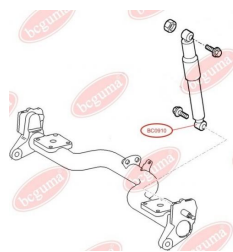

SHOCK ABSORBER BUSH

www.en.bcguma.ua/auto/BC0910

Part Number:	BC0910
GTIN-13:	4823101801682
Number of other manufacturers (OEMs):	51725173; 51713238; 51738251; 51738252; 51735982; 51770807; 51755353; 51906053; 51883458; 51879968; 51815192; 51858711; 51819223; 51810129; 51714758; 46821495; 46799280; 46820858; 46847763; 51714755; 46789873; 51755255
Weight, g:	37
Required amount:	2
Items in Package:	1
External diameter, mm:	41.5
Inner diameter, mm:	19.5
Thickness, mm:	38.5
Material:	Rubber
That installation:	Back
Party settings:	Left / Right