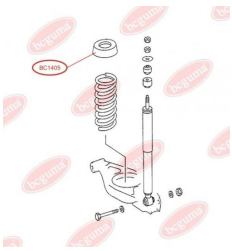

BC1405

RUBBER BUFFER, SUSPENSION

www.en.bcguma.ua/auto/BC1405

Part Number:	BC1405
GTIN-13:	4823101803198
Number of other manufacturers (OEMs):	A2013250944
Weight, g:	80
Required amount:	2
Items in Package:	1
External diameter, mm:	102.0
Inner diameter, mm:	62.0
Thickness, mm:	108.0
Material:	Rubber
That installation:	Back
Party settings:	Left / Right

APPLICABILITY:

MERCEDES-BENZ

BC1406

RUBBER BUFFER, SUSPENSION

www.en.bcguma.ua/auto/BC1406

Part Number:	BC1406
GTIN-13:	4823101803204
Number of other manufacturers (OEMs):	A2013251044
Weight, g:	112
Required amount:	2
Items in Package:	1
External diameter, mm:	102.0
Inner diameter, mm:	62.0
Thickness, mm:	108.0
Material:	Rubber
That installation:	Back
Party settings:	Left / Right

APPLICABILITY:

MERCEDES-BENZ