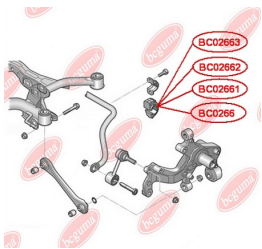

BC02661

ANTI-ROLL BAR BUSHING KIT

www.en.bcguma.ua/auto/BC02661

Part Number:	BC02661
GTIN-13:	4823101806144
Number of other manufacturers (OEMs):	1K0511327AQ
Weight, g:	66
Required amount:	2
Items in Package:	1
External diameter, mm:	46.0
Inner diameter, mm:	17.0
Thickness, mm:	40.0
Material:	Rubber / metal
That installation:	Back
Party settings:	Left / Right

APPLICABILITY:

AUDI, HONDA, SEAT, SKODA, VW

ANTI-ROLL BAR BUSHING KIT

www.en.bcguma.ua/auto/BC02662

Part Number:	BC02662
GTIN-13:	4823101806151
Number of other manufacturers (OEMs):	1K0511327AR
Weight, g:	64
Required amount:	2
Items in Package:	1
External diameter, mm:	46.0
Inner diameter, mm:	18.3
Thickness, mm:	40.0
Material:	Rubber / metal
That installation:	Back
Party settings:	Left / Right

APPLICABILITY:

AUDI, HONDA, SEAT, SKODA, VW

BC02662