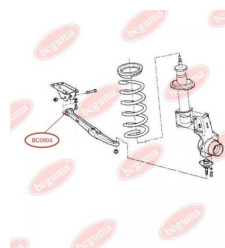

BC0903

BUSHING, LEAF SPRING

www.en.bcguma.ua/auto/BC0903

Part Number:	BC0903
GTIN-13:	4823101801613
Number of other manufacturers (OEMs):	4333710; 513146; 513146
Weight, g:	285
Required amount:	2
Items in Package:	1
External diameter, mm:	38.3
Inner diameter, mm:	16.2
Thickness, mm:	72.0
Material:	Rubber / metal
That installation:	Back Front
Party settings:	-

APPLICABILITY:

CITROËN, FIAT, OPEL, PEUGEOT, VAUXHALL, VOLVO

CONTROL ARM-/TRAILING ARM BUSH

www.en.bcguma.ua/auto/BC0904

Part Number:	BC0904
GTIN-13:	4823101801620
Number of other manufacturers (OEMs):	7576732; 352076; 7695191
Weight, g:	51
Required amount:	2
Items in Package:	1
External diameter, mm:	51.0
Inner diameter, mm:	22.0
Thickness, mm:	42.5
Material:	Rubber
That installation:	Front
Party settings:	Left / Right

APPLICABILITY:

CITROËN, FIAT, PEUGEOT

BC0904