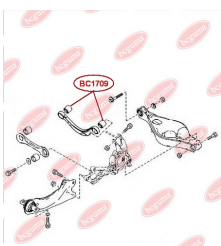

BC1709

CONTROL ARM-/TRAILING ARM BUSH

www.en.bcguma.ua/auto/BC1709

Part Number:	BC1709
GTIN-13:	4823101803822
Number of other manufacturers (OEMs):	GS1D28450A
Weight, g:	169
Required amount:	4
Items in Package:	1
External diameter, mm:	40.0
Inner diameter, mm:	12.0
Thickness, mm:	44.0
Material:	Rubber / metal
That installation:	Back
Party settings:	Left / Right

APPLICABILITY:

MAZDA

CONTROL ARM-/TRAILING ARM BUSH

www.en.bcguma.ua/auto/BC1710

Part Number:	BC1710
GTIN-13:	4823101803839
Number of other manufacturers (OEMs):	G26A28200B; G26A28250B; GJ6A28200K; GJ6A28200G; GJ6A28200J; GJ6A28250K; GJ6A28250G; GJ6A28250J
Weight, g:	631
Required amount:	2
Items in Package:	1
External diameter, mm:	60.5
Inner diameter, mm:	-
Thickness, mm:	148.0
Material:	Rubber / metal
That installation:	Back
Party settings:	Left / Right

APPLICABILITY:

MAZDA

BC1710