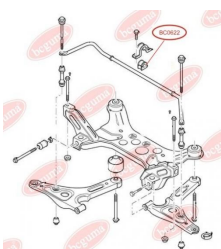

BC0622

ANTI-ROLL BAR BUSHING KIT

www.en.bcguma.ua/auto/BC0622

Part Number:	BC0622
GTIN-13:	4823101801187
Number of other manufacturers (OEMs):	4041489; YC155484AC
Weight, g:	64
Required amount:	-
Items in Package:	1
External diameter, mm:	-
Inner diameter, mm:	24.0
Thickness, mm:	37.0
Material:	Rubber
That installation:	Front
Party settings:	Left / Right