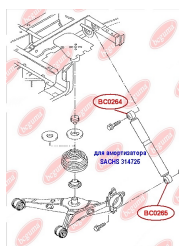

SHOCK ABSORBER BUSH, UPPER

www.en.bcguma.ua/auto/BC0264

Part Number:	BC0264
GTIN-13:	4823101800739
Number of other manufacturers (OEMs):	7H0513029F
Weight, g:	71
Required amount:	2
Items in Package:	1
External diameter, mm:	34.2
Inner diameter, mm:	12.0
Thickness, mm:	40.0
Material:	Rubber / metal
That installation:	Back
Party settings:	Left / Right

BC0264