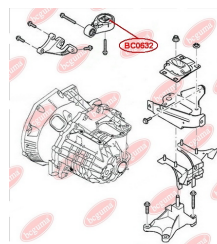

BC0631

BUSHING, LEAF SPRING

www.en.bcguma.ua/auto/BC0631

Part Number:	BC0631
GTIN-13:	4823101801279
Number of other manufacturers (OEMs):	4531471; YC155776AC
Weight, g:	165
Required amount:	2
Items in Package:	1
External diameter, mm:	37.0
Inner diameter, mm:	14.0
Thickness, mm:	80.0
Material:	Rubber / metal
That installation:	Back
Party settings:	Left / Right

APPLICABILITY:

FORD

ENGINE MOUNTING (MANUAL TRANSMISSION)

www.en.bcguma.ua/auto/BC0632

Part Number:	BC0632
GTIN-13:	4823101801286
Number of other manufacturers (OEMs):	1070177; 1102416; 5062530; 5208219; 98AB6P082MB; 9T166P082BB
Weight, g:	153
Required amount:	1
Items in Package:	1
External diameter, mm:	70.0
Inner diameter, mm:	10.0
Thickness, mm:	42.0
Material:	Polymer/Rubber/Metal
That installation:	Front axle
Party settings:	Behind

APPLICABILITY:

FORD

BC0632