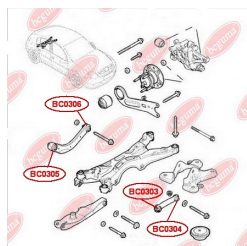

APPLICABILITY:

OPEL, VAUXHALL

BC0306