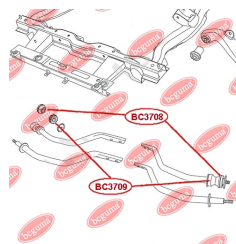

APPLICABILITY:

CHERY

BC3708