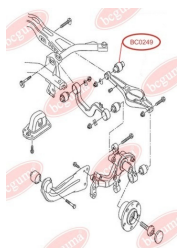

APPLICABILITY:

VW

CONTROL ARM-/TRAILING ARM BUSH

www.en.bcguma.ua/auto/BC0248

Part Number:	BC0248
GTIN-13:	4823101800609
Number of other manufacturers (OEMs):	7H0501132A
Weight, g:	409
Required amount:	2
Items in Package:	1
External diameter, mm:	60.0
Inner diameter, mm:	14.0
Thickness, mm:	75.0
Material:	Rubber / metal
That installation:	Back
Party settings:	Left / Right

APPLICABILITY:

VW

**BC0248**

BC0249**CONTROL ARM-/TRAILING ARM BUSH**www.en.bcguma.ua/auto/BC0249

Part Number:	BC0249
GTIN-13:	4823101800616
Number of other manufacturers (OEMs):	1K0505311AB; 1K0505311AA; 1K0505171B; 1K0505171C; 1K0505173C; 1K0505371
Weight, g:	95
Required amount:	2
Items in Package:	1
External diameter, mm:	42.4
Inner diameter, mm:	12.0
Thickness, mm:	60.0
Material:	Rubber / metal
That installation:	Back
Party settings:	Left / Right