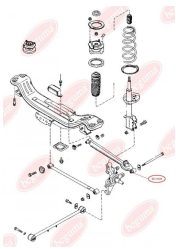

BC1608

TRACK CONTROL ARM BUSH, FRONT

www.en.bcguma.ua/auto/BC1608

Part Number:	BC1608
GTIN-13:	4823101803600
Number of other manufacturers (OEMs):	GA2A2860XA; GC5J2860X; GC5J28600
Weight, g:	105
Required amount:	2
Items in Package:	1
External diameter, mm:	31.5
Inner diameter, mm:	14.0
Thickness, mm:	53.0
Material:	Rubber / metal
That installation:	Back
Party settings:	Left / Right

APPLICABILITY:

MAZDA

TRACK CONTROL ARM BUSH, REAR

www.en.bcguma.ua/auto/BC1609

Part Number:	BC1609
GTIN-13:	4823101803617
Number of other manufacturers (OEMs):	GC5J2860X; GA2A2860XA; GC5J28600
Weight, g:	164
Required amount:	2
Items in Package:	1
External diameter, mm:	35.0
Inner diameter, mm:	12.0
Thickness, mm:	64.0
Material:	Rubber / metal
That installation:	Back
Party settings:	Left / Right

APPLICABILITY:

MAZDA

BC1609