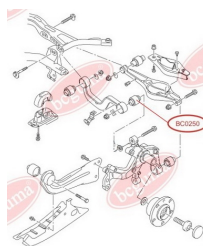

APPLICABILITY:

VW

**BC0248**

BC0249**CONTROL ARM-/TRAILING ARM BUSH**www.en.bcguma.ua/auto/BC0249

Part Number:	BC0249
GTIN-13:	4823101800616
Number of other manufacturers (OEMs):	1K0505311AB; 1K0505311AA; 1K0505171B; 1K0505171C; 1K0505173C; 1K0505371
Weight, g:	95
Required amount:	2
Items in Package:	1
External diameter, mm:	42.4
Inner diameter, mm:	12.0
Thickness, mm:	60.0
Material:	Rubber / metal
That installation:	Back
Party settings:	Left / Right

APPLICABILITY:

AUDI, SEAT, SKODA, VW

CONTROL ARM-/TRAILING ARM BUSHwww.en.bcguma.ua/auto/BC0250

Part Number:	BC0250
GTIN-13:	4823101800623
Number of other manufacturers (OEMs):	5Q0505323C; 1K0505323N; 1K0505323H; 1K0505323G; 1K0505323D; 1K0505203A
Weight, g:	127
Required amount:	2
Items in Package:	1
External diameter, mm:	38.5
Inner diameter, mm:	14.0
Thickness, mm:	45.0
Material:	Rubber / metal
That installation:	Back
Party settings:	Left / Right

APPLICABILITY:

AUDI, SEAT, SKODA, VW

BC0250

BC0251**CONTROL ARM-/TRAILING ARM BUSH**www.en.bcguma.ua/auto/BC0251

Part Number:	BC0251
GTIN-13:	4823101800630
Number of other manufacturers (OEMs):	5Q0505323C; 1K0505323N; 1K0505323H; 1K0505323G; 1K0505323D; 1K0505203A; 1K0505279A
Weight, g:	73
Required amount:	2
Items in Package:	1
External diameter, mm:	39.0
Inner diameter, mm:	12.0
Thickness, mm:	45.0
Material:	Rubber / metal
That installation:	Back Top
Party settings:	Left / Right