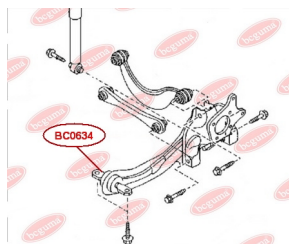

APPLICABILITY:

FORD, MAZDA, VOLVO

BC0634