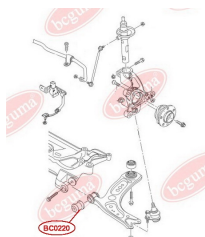

APPLICABILITY:

AUDI, SEAT, SKODA, VW, VW (SVW)

STABILISER MOUNTING

www.en.bcguma.ua/auto/BC0221

Part Number:	BC0221
GTIN-13:	4823101800012
Number of other manufacturers (OEMs):	6Q0411314J; 6Q0411314L; 6Q0411314P
Weight, g:	32
Required amount:	2
Items in Package:	1
External diameter, mm:	33.0
Inner diameter, mm:	16.0
Thickness, mm:	36.0
Material:	Rubber
That installation:	Front
Party settings:	Left / Right