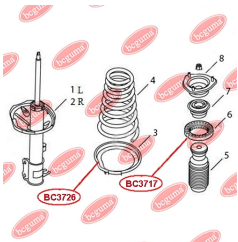

BC3717

RUBBER BUFFER, SUSPENSION

www.en.bcguma.ua/auto/BC3717

Part Number:	BC3717
GTIN-13:	4823101806397
Number of other manufacturers (OEMs):	1400625180
Weight, g:	108
Required amount:	2
Items in Package:	1
External diameter, mm:	115.0
Inner diameter, mm:	74.0
Thickness, mm:	26.0
Material:	Rubber
That installation:	Back
Party settings:	Left / Right