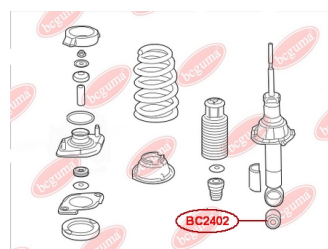

BC2401

CONTROL ARM-/TRAILING ARM BUSH

www.en.bcguma.ua/auto/BC2401

Part Number:	BC2401
GTIN-13:	4823101804195
Number of other manufacturers (OEMs):	51360SEAE01; 51391SDAA03; 51391SEA004; 51350SEAE01
Weight, g:	388
Required amount:	2
Items in Package:	1
External diameter, mm:	74.0
Inner diameter, mm:	14.0
Thickness, mm:	60.0
Material:	Rubber / metal
That installation:	Front
Party settings:	Left / Right

APPLICABILITY:

HONDA

SHOCK ABSORBER BUSH

www.en.bcguma.ua/auto/BC2402

Part Number:	BC2402
GTIN-13:	4823101805079
Number of other manufacturers (OEMs):	52622S7A014
Weight, g:	187
Required amount:	2
Items in Package:	1
External diameter, mm:	40.2
Inner diameter, mm:	14.0
Thickness, mm:	45.0
Material:	Metal / Rubber
That installation:	Back
Party settings:	Left / Right

APPLICABILITY:

HONDA, HONDA (GAC)

BC2402