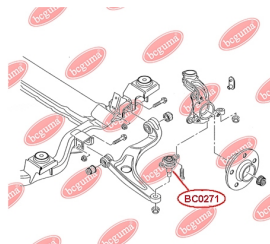

APPLICABILITY:

FIAT, PORSCHE, VW

BC0271