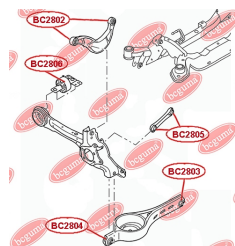

BC2802

CONTROL ARM-/TRAILING ARM BUSH

www.en.bcguma.ua/auto/BC2802

Part Number:	BC2802
GTIN-13:	4823101806205
Number of other manufacturers (OEMs):	6G915500BAA; 6G915500XAA; 6G915500MAD; 6G915500NAD; 6G915500AAC; 30748343; 1387629; 1509830; 1509831; 1457609
Weight, g:	111
Required amount:	4
Items in Package:	1
External diameter, mm:	36.2
Inner diameter, mm:	12.3
Thickness, mm:	35.0
Material:	Metal / Rubber
That installation:	Back
Party settings:	Left / Right

APPLICABILITY:

BMW, FORD, MAZDA, TOYOTA, VOLVO

CONTROL ARM-/TRAILING ARM BUSH

www.en.bcguma.ua/auto/BC2803

Part Number:	BC2803
GTIN-13:	4823101806335
Number of other manufacturers (OEMs):	6G915K652XAE; 1469125; 30760324
Weight, g:	246
Required amount:	2
Items in Package:	1
External diameter, mm:	38.0
Inner diameter, mm:	12.0
Thickness, mm:	55.0
Material:	Rubber / metal
That installation:	Back
Party settings:	Left / Right

APPLICABILITY:

FORD, VOLVO

BC2803