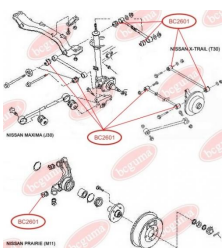

BC2601

CONTROL ARM-/TRAILING ARM BUSH

www.en.bcguma.ua/auto/BC2601

Part Number:	BC2601
GTIN-13:	4823101804232
Number of other manufacturers (OEMs):	5515750A10; 5515251E00
Weight, g:	107
Required amount:	4
Items in Package:	1
External diameter, mm:	36.0
Inner diameter, mm:	14.2
Thickness, mm:	40.0
Material:	Rubber / metal
That installation:	Back
Party settings:	Left / Right

APPLICABILITY:

NISSAN

CONTROL ARM-/TRAILING ARM BUSH

www.en.bcguma.ua/auto/BC26011

Part Number:	BC26011
GTIN-13:	4823101805833
Number of other manufacturers (OEMs):	5515750A10; 5515251E00
Weight, g:	99
Required amount:	4
Items in Package:	1
External diameter, mm:	34.0
Inner diameter, mm:	14.2
Thickness, mm:	40.0
Material:	Rubber / metal
That installation:	Back
Party settings:	Left / Right

APPLICABILITY:

NISSAN

BC26011