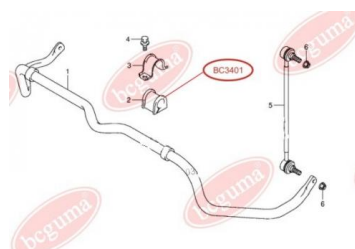

ANTI-ROLL BAR BUSHING KIT

www.en.bcguma.ua/auto/BC3401

Part Number:	BC3401
GTIN-13:	4823101804645
Number of other manufacturers (OEMs):	4241278K00; 4241265J02
Weight, g:	56
Required amount:	2
Items in Package:	1
External diameter, mm:	36.0
Inner diameter, mm:	26.0
Thickness, mm:	43.0
Material:	Rubber
That installation:	Front
Party settings:	Left / Right