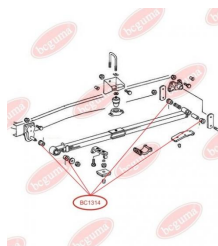

**APPLICABILITY:**

MERCEDES-BENZ

BC1315**ANTI-ROLL BAR BUSHING KIT**www.en.bcguma.ua/auto/BC1315

Part Number:	BC1315
GTIN-13:	4823101802429
Number of other manufacturers (OEMs):	A6673200073
Weight, g:	74
Required amount:	2
Items in Package:	1
External diameter, mm:	32.5
Inner diameter, mm:	12.0
Thickness, mm:	36.0
Material:	Rubber / metal
That installation:	Back
Party settings:	Left / Right