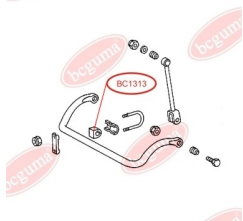

BC1313

STABILISER MOUNTING

www.en.bcguma.ua/auto/BC1313

Part Number:	BC1313
GTIN-13:	4823101802405
Number of other manufacturers (OEMs):	A6023260882
Weight, g:	91
Required amount:	2
Items in Package:	1
External diameter, mm:	48.0
Inner diameter, mm:	28.0
Thickness, mm:	48.5
Material:	Rubber
That installation:	Front
Party settings:	Left / Right

APPLICABILITY:

MERCEDES-BENZ

BC1314

BUSH, SPRING SHACKLE

www.en.bcguma.ua/auto/BC1314

Part Number:	BC1314
GTIN-13:	4823101802412
Number of other manufacturers (OEMs):	A3183220250; A6673220350; A6673220650
Weight, g:	44
Required amount:	4
Items in Package:	1
External diameter, mm:	42.0
Inner diameter, mm:	30.0
Thickness, mm:	41.0
Material:	Rubber
That installation:	Back Front
Party settings:	Left / Right

APPLICABILITY:

MERCEDES-BENZ