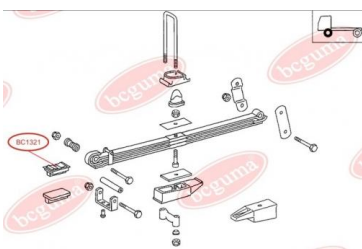

BC1321

BUFFER, SPRING EYE

www.en.bcguma.ua/auto/BC1321

Part Number:	BC1321
GTIN-13:	4823101802481
Number of other manufacturers (OEMs):	A6743250044; A6743250244
Weight, g:	105
Required amount:	4
Items in Package:	1
External diameter, mm:	-
Inner diameter, mm:	-
Thickness, mm:	-
Material:	Rubber / metal
That installation:	Front
Party settings:	Left / Right

APPLICABILITY:

MERCEDES-BENZ

BC1322

ANTI-ROLL BAR BUSHING KIT

www.en.bcguma.ua/auto/BC1322

Part Number:	BC1322
GTIN-13:	4823101802498
Number of other manufacturers (OEMs):	A6733230385
Weight, g:	174
Required amount:	2
Items in Package:	1
External diameter, mm:	-
Inner diameter, mm:	28.0
Thickness, mm:	-
Material:	Rubber
That installation:	Front
Party settings:	Left / Right

APPLICABILITY:

MERCEDES-BENZ