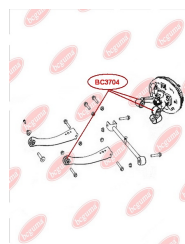

APPLICABILITY:

GEELY