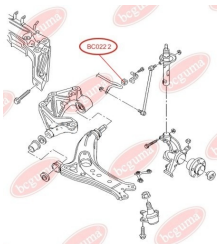

BC0222

STABILISER MOUNTING

www.en.bcguma.ua/auto/BC0222

Part Number:	BC0222
GTIN-13:	4823101800388
Number of other manufacturers (OEMs):	6Q0411314Q; 6Q0411314M
Weight, g:	31
Required amount:	2
Items in Package:	1
External diameter, mm:	33.0
Inner diameter, mm:	17.0
Thickness, mm:	36.0
Material:	Rubber
That installation:	Front
Party settings:	Left / Right

APPLICABILITY:

AUDI, SEAT, SKODA, VW

BC0223

STABILISER MOUNTING

www.en.bcguma.ua/auto/BC0223

Part Number:	BC0223
GTIN-13:	4823101800395
Number of other manufacturers (OEMs):	6Q0411314R; 6Q0411314N; 6Q0411314E
Weight, g:	30
Required amount:	2
Items in Package:	1
External diameter, mm:	33.0
Inner diameter, mm:	18.0
Thickness, mm:	36.0
Material:	Rubber
That installation:	Front
Party settings:	Left / Right

APPLICABILITY:

AUDI, SEAT, SKODA, VW