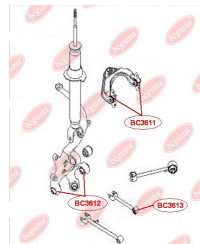

APPLICABILITY:

CHEVROLET

BC3613