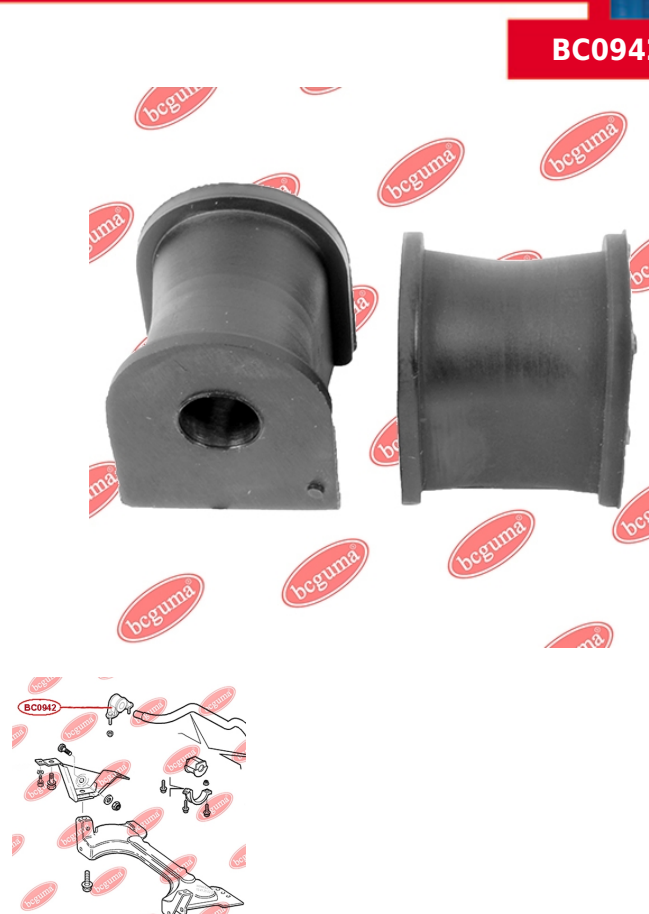

APPLICABILITY:

FIAT