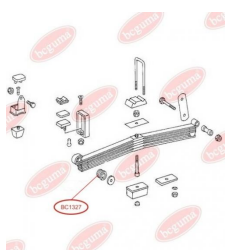

BC1327

BUSH, SPRING SHACKLE

www.en.bcguma.ua/auto/BC1327

Part Number:	BC1327
GTIN-13:	4823101802542
Number of other manufacturers (OEMs):	A6733200150
Weight, g:	205
Required amount:	-
Items in Package:	1
External diameter, mm:	58.0
Inner diameter, mm:	36.0
Thickness, mm:	58.0
Material:	Rubber / metal
That installation:	Back
Party settings:	Left / Right