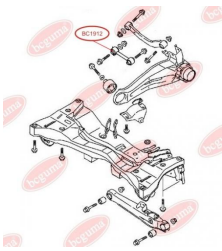

BC1912

CONTROL ARM-/TRAILING ARM BUSH

www.en.bcguma.ua/auto/BC1912

Part Number:	BC1912
GTIN-13:	4823101804027
Number of other manufacturers (OEMs):	MN100109
Weight, g:	126
Required amount:	2
Items in Package:	1
External diameter, mm:	36.0
Inner diameter, mm:	12.0
Thickness, mm:	45.0
Material:	Rubber / metal
That installation:	Back
Party settings:	Left / Right

APPLICABILITY:

CITROËN, MITSUBISHI, PEUGEOT

MOUNTING DIFFERENTIAL , REINFORCED "BAD ROADS"

www.en.bcguma.ua/auto/BC1913

Part Number:	BC1913
GTIN-13:	4823101804034
Number of other manufacturers (OEMs):	MR961408; MR961407
Weight, g:	198
Required amount:	2
Items in Package:	1
External diameter, mm:	45.0
Inner diameter, mm:	14.0
Thickness, mm:	56.0
Material:	Rubber / metal
That installation:	Back
Party settings:	Left / Right

APPLICABILITY:

mitsubishi

BC1913