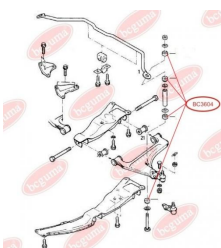

APPLICABILITY:

DAEWOO, ZAZ

BC3603

BC3604

STABILISER MOUNTING

www.en.bcguma.ua/auto/BC3604

Part Number:	BC3604
GTIN-13:	4823101804713
Number of other manufacturers (OEMs):	2875013; 0350153; 1603148; 1603150
Weight, g:	14
Required amount:	4
Items in Package:	1
External diameter, mm:	30.0
Inner diameter, mm:	8.0
Thickness, mm:	20.0
Material:	Rubber
That installation:	Front
Party settings:	Left / Right