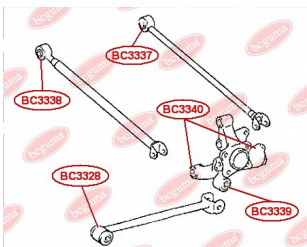

BC3337

CONTROL ARM-/TRAILING ARM BUSH

www.en.bcguma.ua/auto/BC3337

Part Number:	BC3337
GTIN-13:	4823101806229
Number of other manufacturers (OEMs):	4873048110; 4873048120
Weight, g:	193
Required amount:	2
Items in Package:	1
External diameter, mm:	39.0
Inner diameter, mm:	14.4
Thickness, mm:	55.0
Material:	Rubber / metal
That installation:	Back
Party settings:	Left / Right

APPLICABILITY:

LEXUS, TOYOTA

CONTROL ARM-/TRAILING ARM BUSH

www.en.bcguma.ua/auto/BC3338

Part Number:	BC3338
GTIN-13:	4823101805956
Number of other manufacturers (OEMs):	4871048050
Weight, g:	157
Required amount:	2
Items in Package:	1
External diameter, mm:	37.2
Inner diameter, mm:	12.3
Thickness, mm:	55.0
Material:	Rubber / metal
That installation:	Back
Party settings:	Left / Right

APPLICABILITY:

LEXUS, TOYOTA

BC3338