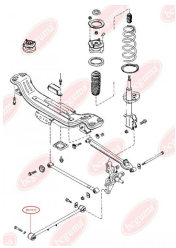

BC1610

TRACK CONTROL ARM BUSH

www.en.bcguma.ua/auto/BC1610

Part Number:	BC1610
GTIN-13:	4823101803624
Number of other manufacturers (OEMs):	GA5R28200; GA2A28200
Weight, g:	139
Required amount:	2
Items in Package:	1
External diameter, mm:	45.0
Inner diameter, mm:	12.0
Thickness, mm:	50.0
Material:	Rubber / metal
That installation:	Back
Party settings:	Left / Right

APPLICABILITY:

MAZDA

BC1611

TRACK CONTROL ARM BUSH

www.en.bcguma.ua/auto/BC1611

Part Number:	BC1611
GTIN-13:	4823101803631
Number of other manufacturers (OEMs):	GA5R28200; GA2A28200
Weight, g:	142
Required amount:	2
Items in Package:	1
External diameter, mm:	45.0
Inner diameter, mm:	20.0
Thickness, mm:	50.0
Material:	Rubber / metal
That installation:	Back
Party settings:	Left / Right

APPLICABILITY:

MAZDA