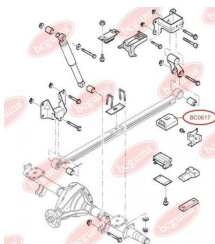

APPLICABILITY:

FORD

**BC0617**

BC0618**CONTROL ARM-/TRAILING ARM BUSH**www.en.bcguma.ua/auto/BC0618

Part Number:	BC0618
GTIN-13:	4823101801149
Number of other manufacturers (OEMs):	YC153069AG; YC153069AF; 4131788; 4041450
Weight, g:	131
Required amount:	2
Items in Package:	1
External diameter, mm:	37.0
Inner diameter, mm:	14.0
Thickness, mm:	67.0
Material:	Rubber / metal
That installation:	Front
Party settings:	Left / Right