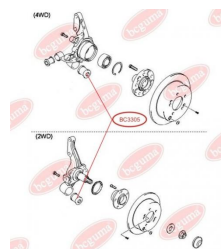

CONTROL ARM-/TRAILING ARM BUSH

www.en.bcguma.ua/auto/BC3305

Part Number:	BC3305
GTIN-13:	4823101804591
Number of other manufacturers (OEMs):	4230520090; 4230433020; 4230533020; 4230433010; 4230533010; 4230548010; 4230506100; 4230406100; 5275017100; 5511629000; 4230448010; 5511625000; 4872503010; 4230406010; 4230420090; 4872532020; 4878012020
Weight, g:	118
Required amount:	2
Items in Package:	1
External diameter, mm:	44.0
Inner diameter, mm:	12.0
Thickness, mm:	55.0
Material:	Rubber / metal
That installation:	Back
Party settings:	Left / Right

BC3305