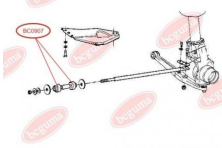

BC0907

ANTI-ROLL BAR BUSHING KIT

www.en.bcguma.ua/auto/BC0907

Part Number:	BC0907
GTIN-13:	4823101801651
Number of other manufacturers (OEMs):	4339248; 356108; 4339248; 356108
Weight, g:	35
Required amount:	2
Items in Package:	1
External diameter, mm:	48.0
Inner diameter, mm:	22.0
Thickness, mm:	25.0
Material:	Rubber
That installation:	Front
Party settings:	Left / Right