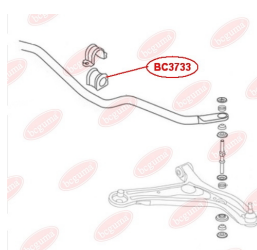

APPLICABILITY:

GEELY

BC3733