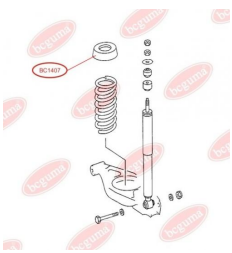

BC1407

RUBBER BUFFER, SUSPENSION

www.en.bcguma.ua/auto/BC1407

Part Number:	BC1407
GTIN-13:	4823101803211
Number of other manufacturers (OEMs):	A2013251144
Weight, g:	144
Required amount:	2
Items in Package:	1
External diameter, mm:	102.0
Inner diameter, mm:	62.0
Thickness, mm:	108.0
Material:	Rubber
That installation:	Back
Party settings:	Left / Right

APPLICABILITY:

MERCEDES-BENZ

BC1408

RUBBER BUFFER, SUSPENSION

www.en.bcguma.ua/auto/BC1408

Part Number:	BC1408
GTIN-13:	4823101803228
Number of other manufacturers (OEMs):	A2013251244
Weight, g:	182
Required amount:	2
Items in Package:	1
External diameter, mm:	102.0
Inner diameter, mm:	62.0
Thickness, mm:	108.0
Material:	Rubber
That installation:	Back
Party settings:	Left / Right

APPLICABILITY:

MERCEDES-BENZ