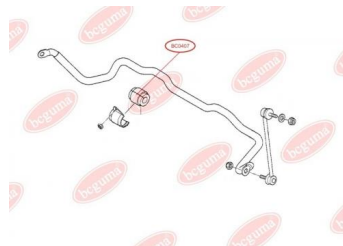

APPLICABILITY:

BMW

BC0407