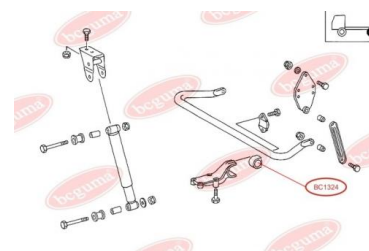

ANTI-ROLL BAR BUSHING KIT

www.en.bcguma.ua/auto/BC1324

Part Number:	BC1324
GTIN-13:	4823101802511
Number of other manufacturers (OEMs):	A6733260281; A6733260581
Weight, g:	93
Required amount:	2
Items in Package:	1
External diameter, mm:	58.0
Inner diameter, mm:	36.0
Thickness, mm:	63.0
Material:	Rubber
That installation:	Back
Party settings:	Left / Right