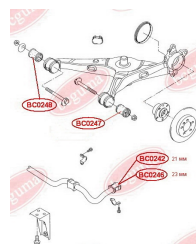

APPLICABILITY:

VW