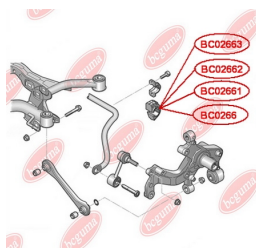

APPLICABILITY:

AUDI, HONDA, SEAT, SKODA, VW