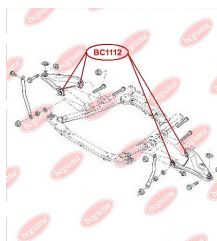

APPLICABILITY:

DACIA, RENAULT

BC1112

BC1114**HUB CARRIER BUSHING**

www.en.bcguma.ua/auto/BC1114

Part Number:	BC1114
GTIN-13:	4823101805031
Number of other manufacturers (OEMs):	6001549989; 8200287912; 6001549988; 55501BC64B; 55501EM10B; 555011HA2B; 555011FE0B; 55501EM30A; 555011FC0B; 550451HA0A; 55316AX600; 55501BC61A; 55501BC64A
Weight, g:	347
Required amount:	2
Items in Package:	1
External diameter, mm:	67.0
Inner diameter, mm:	12.2
Thickness, mm:	90.0
Material:	Polyamide / rubber
That installation:	Back
Party settings:	Left / Right