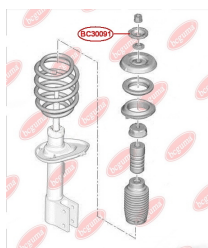

BC30091

THRUST WASHER SHOCK ABSORBER STRUTS (FOR BC3009)

www.en.bcguma.ua/auto/BC30091

Part Number:	BC30091
GTIN-13:	4823101804522
Number of other manufacturers (OEMs):	503375
Weight, g:	60
Required amount:	2
Items in Package:	1
External diameter, mm:	65.0
Inner diameter, mm:	14.0
Thickness, mm:	10.0
Material:	Metal / Rubber
That installation:	Front
Party settings:	Left / Right

APPLICABILITY:

CITROËN, PEUGEOT, SSANGYONG

SUPPORT OF SHOCK ABSORBER, THRUST WASHER SHOCK ABSORBER STRUTS WITH ANOTHER (BC3009 - 1PC., BC30091 - 1PC.)

www.en.bcguma.ua/auto/BC30092

Part Number:	BC30092
GTIN-13:	4823101804539
Number of other manufacturers (OEMs):	503375; 503846; 503885; 5038F7; 5038G0
Weight, g:	427
Required amount:	2
Items in Package:	1
External diameter, mm:	-
Inner diameter, mm:	14.0
Thickness, mm:	-
Material:	Metal / Rubber
That installation:	Front
Party settings:	Left / Right

BC30092

APPLICABILITY:

CITROËN, PEUGEOT, SKODA, SSANGYONG