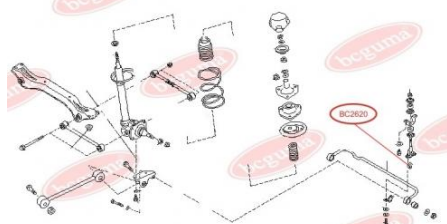

APPLICABILITY:

NISSAN

BC2621**HUB CARRIER BUSHING**
www.en.bcguma.ua/auto/BC2621

Part Number:	BC2621
GTIN-13:	4823101805345
Number of other manufacturers (OEMs):	5504531U00; 550450M000; 550452J000
Weight, g:	295
Required amount:	2
Items in Package:	1
External diameter, mm:	60.2
Inner diameter, mm:	12.2
Thickness, mm:	60.0
Material:	Metal / Rubber
That installation:	Back
Party settings:	Left / Right