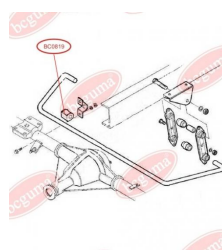

STABILISER MOUNTING

www.en.bcguma.ua/auto/BC0819

Part Number:	BC0819
GTIN-13:	4823101801460
Number of other manufacturers (OEMs):	8581021
Weight, g:	39
Required amount:	-
Items in Package:	1
External diameter, mm:	34.0
Inner diameter, mm:	18.0
Thickness, mm:	40.0
Material:	Rubber
That installation:	Back
Party settings:	Left / Right