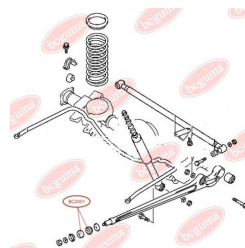

APPLICABILITY:

MITSUBISHI

BC2001