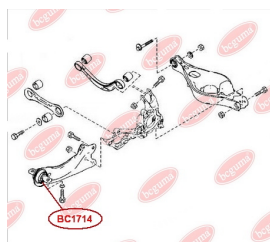

APPLICABILITY:

MAZDA

BC1714