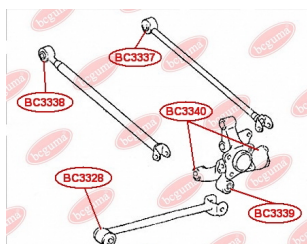

APPLICABILITY:

LEXUS, TOYOTA