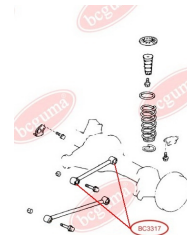

APPLICABILITY:

LEXUS, TOYOTA

BC3317