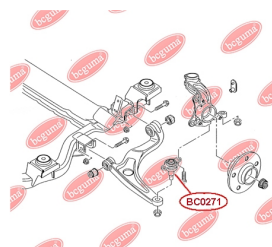

APPLICABILITY:

FIAT, PORSCHE, VW

BC0271