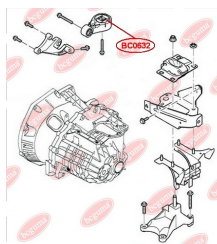

APPLICABILITY:

FORD

BC0632