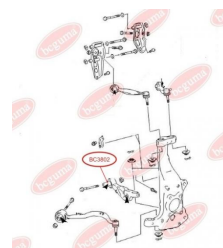

APPLICABILITY:

LEXUS

BC3802