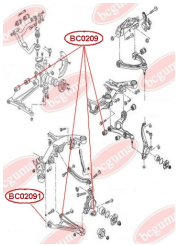

APPLICABILITY:

BMW, OPEL, VAUXHALL, VW

ANTHER OF BALL JOINTwww.en.bcguma.ua/auto/BC0207

Part Number:	BC0207
GTIN-13:	4823101800234
Number of other manufacturers (OEMs):	4708300; 191407365A; 191407365; 4708299; 191407365B
Weight, g:	5
Required amount:	2
Items in Package:	1
External diameter, mm:	18.0
Inner diameter, mm:	12.0
Thickness, mm:	22.0
Material:	Rubber MBS
That installation:	Front
Party settings:	Left / Right

APPLICABILITY:

OPEL, SEAT, VAUXHALL, VW

BC0208**ANTHER OF BALL JOINT**www.en.bcguma.ua/auto/BC0208

Part Number:	BC0208
GTIN-13:	4823101800241
Number of other manufacturers (OEMs):	251407187A; 251407187B; 251407187; 4708299; 4708300
Weight, g:	7
Required amount:	2
Items in Package:	1
External diameter, mm:	35.0
Inner diameter, mm:	17.0
Thickness, mm:	20.0
Material:	Rubber MBS
That installation:	Front
Party settings:	Left / Right

APPLICABILITY:

OPEL, SKODA, VAUXHALL, VW

CONTROL ARM-/TRAILING ARM BUSHwww.en.bcguma.ua/auto/BC0209

Part Number:	BC0209
GTIN-13:	4823101800258
Number of other manufacturers (OEMs):	7D0407183C; 7D0407183; 7H0407183; 7L8407183; 7L0407183A; 7H0407152F; 7H0407152B; 7H0407151F; 7H0407151B
Weight, g:	239
Required amount:	2
Items in Package:	1
External diameter, mm:	40.0
Inner diameter, mm:	14.0
Thickness, mm:	60.0
Material:	Rubber / metal
That installation:	Front
Party settings:	Left / Right

APPLICABILITY:

AUDI, VW

BC0209

BC02091**CONTROL ARM-/TRAILING ARM BUSH**www.en.bcguma.ua/auto/BC02091

Part Number:	BC02091
GTIN-13:	4823101805666
Number of other manufacturers (OEMs):	95533101711; 95533101811; 7P0505312E; 7P0505311E; 7L0505311B; 7L0505312B
Weight, g:	299
Required amount:	2
Items in Package:	1
External diameter, mm:	60.2
Inner diameter, mm:	14.2
Thickness, mm:	70.0
Material:	Metal / Rubber
That installation:	Back
Party settings:	Left / Right