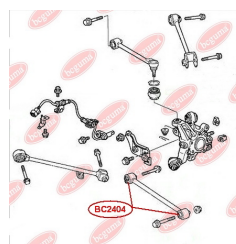

CONTROL ARM-/TRAILING ARM BUSH

www.en.bcguma.ua/auto/BC2404

Part Number:	BC2404
GTIN-13:	4823101805093
Number of other manufacturers (OEMs):	52350SEA000
Weight, g:	215
Required amount:	4
Items in Package:	1
External diameter, mm:	42.3
Inner diameter, mm:	12.0
Thickness, mm:	50.0
Material:	Metal / Rubber
That installation:	Back
Party settings:	Left / Right