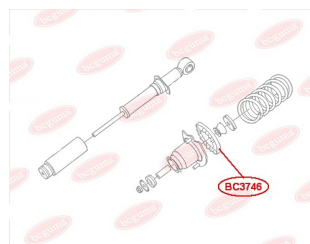

APPLICABILITY:

LIFAN

BC3746