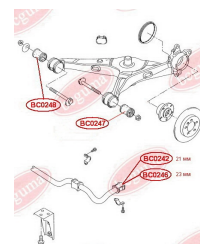

APPLICABILITY:

VW