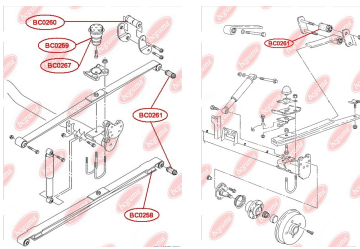

BC0261

LEAF SPRING BUSH, REAR

www.en.bcguma.ua/auto/BC0261

Part Number:	BC0261
GTIN-13:	4823101800708
Number of other manufacturers (OEMs):	6K9501541
Weight, g:	225
Required amount:	2
Items in Package:	1
External diameter, mm:	45.0
Inner diameter, mm:	12.0
Thickness, mm:	85.0
Material:	Rubber / metal
That installation:	Back
Party settings:	Left / Right

APPLICABILITY:

SEAT, VW

SHOCK ABSORBER BUSH, UPPER

www.en.bcguma.ua/auto/BC0262

Part Number:	BC0262
GTIN-13:	4823101800715
Number of other manufacturers (OEMs):	7H5513029C; 7H0513029E; 7H0513029D
Weight, g:	129
Required amount:	2
Items in Package:	1
External diameter, mm:	41.3
Inner diameter, mm:	12.0
Thickness, mm:	40.0
Material:	Metal / Rubber
That installation:	Back
Party settings:	Left / Right

APPLICABILITY:

VW

BC0262