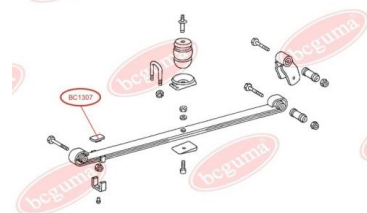

APPLICABILITY:

MERCEDES-BENZ

BC1307

BC1308**BUSHING, LEAF SPRING**

www.en.bcguma.ua/auto/BC1308

Part Number:	BC1308
GTIN-13:	4823101802368
Number of other manufacturers (OEMs):	A6703200344
Weight, g:	374
Required amount:	2
Items in Package:	1
External diameter, mm:	58.0
Inner diameter, mm:	36.0
Thickness, mm:	86.5
Material:	Rubber / metal
That installation:	Back
Party settings:	Behind