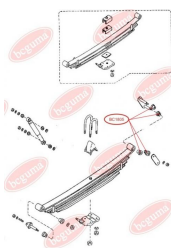

BC1804

ANTI-ROLL BAR BUSHING KIT

www.en.bcguma.ua/auto/BC1804

Part Number:	BC1804
GTIN-13:	4823101803884
Number of other manufacturers (OEMs):	S08334156
Weight, g:	35
Required amount:	2
Items in Package:	1
External diameter, mm:	30.0
Inner diameter, mm:	21.0
Thickness, mm:	38.0
Material:	Rubber
That installation:	Front
Party settings:	Left / Right

APPLICABILITY:

MAZDA

LEAF SPRING BUSHING (SMALL)

www.en.bcguma.ua/auto/BC1805

Part Number:	BC1805
GTIN-13:	4823101803891
Number of other manufacturers (OEMs):	S08428333
Weight, g:	28
Required amount:	4
Items in Package:	1
External diameter, mm:	32.5
Inner diameter, mm:	13.0
Thickness, mm:	38.0
Material:	Rubber
That installation:	Back
Party settings:	Behind

APPLICABILITY:

MAZDA

BC1805