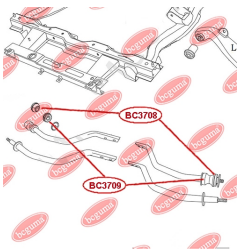

BC3709

LINK STABILIZER BUSH

www.en.bcguma.ua/auto/BC3709

Part Number:	BC3709
GTIN-13:	4823101806281
Number of other manufacturers (OEMs):	S212909079
Weight, g:	40
Required amount:	2
Items in Package:	1
External diameter, mm:	47.0
Inner diameter, mm:	18.0
Thickness, mm:	28.0
Material:	Rubber
That installation:	Front
Party settings:	Left / Right