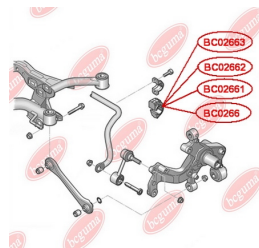

APPLICABILITY:

AUDI, HONDA, SEAT, SKODA, VW

BC0266