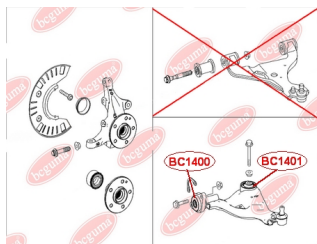

BC1401

CONTROL ARM-/TRAILING ARM BUSH

www.en.bcguma.ua/auto/BC1401

Part Number:	BC1401
GTIN-13:	4823101805185
Number of other manufacturers (OEMs):	A6393301401; A6393301501
Weight, g:	351
Required amount:	2
Items in Package:	1
External diameter, mm:	71.0
Inner diameter, mm:	14.2
Thickness, mm:	60.0
Material:	Metal / Rubber
That installation:	Front
Party settings:	Left / Right

APPLICABILITY:

MERCEDES-BENZ

CONTROL ARM-/TRAILING ARM BUSH

www.en.bcguma.ua/auto/BC14011

Part Number:	BC14011
GTIN-13:	4823101806328
Number of other manufacturers (OEMs):	A6393301401; A6393301501
Weight, g:	366
Required amount:	2
Items in Package:	1
External diameter, mm:	70.0
Inner diameter, mm:	14.0
Thickness, mm:	70.0
Material:	Rubber / metal
That installation:	Front
Party settings:	Left / Right

APPLICABILITY:

MERCEDES-BENZ

BC14011