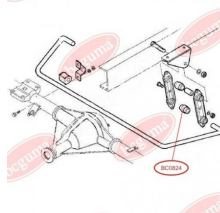

APPLICABILITY:

IVECO

BC0824