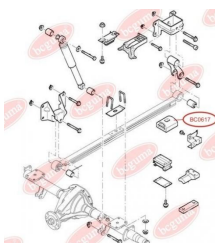

APPLICABILITY:

FORD

**BC0617**

BC0618**CONTROL ARM-/TRAILING ARM BUSH**www.en.bcguma.ua/auto/BC0618

Part Number:	BC0618
GTIN-13:	4823101801149
Number of other manufacturers (OEMs):	YC153069AG; YC153069AF; 4131788; 4041450
Weight, g:	131
Required amount:	2
Items in Package:	1
External diameter, mm:	37.0
Inner diameter, mm:	14.0
Thickness, mm:	67.0
Material:	Rubber / metal
That installation:	Front
Party settings:	Left / Right