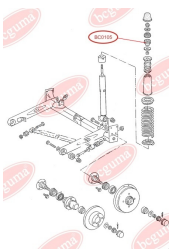

APPLICABILITY:

AUDI

BC0102

BC0103**ROD ASSEMBLY BUSH**www.en.bcguma.ua/auto/BC0103

Part Number:	BC0103
GTIN-13:	4823101800043
Number of other manufacturers (OEMs):	811419801C; 893419802; 811419801E
Weight, g:	30
Required amount:	2
Items in Package:	1
External diameter, mm:	24.5
Inner diameter, mm:	10.0
Thickness, mm:	26.0
Material:	Rubber / metal
That installation:	Front
Party settings:	Left / Right

APPLICABILITY:

AUDI, VW

CONTROL ARM BUSHING - FRONT, REINFORCED, "BAD ROADS"www.en.bcguma.ua/auto/BC0104

Part Number:	BC0104
GTIN-13:	4823101800050
Number of other manufacturers (OEMs):	1K0199232J; 1K0199231G; 1K0199231J; 6Q0407183A; 1K0407183E; 6Q0407183; 1K0407183
Weight, g:	140
Required amount:	2
Items in Package:	1
External diameter, mm:	63.5
Inner diameter, mm:	17.5
Thickness, mm:	50.8
Material:	Polymeric material
That installation:	Back Front
Party settings:	Left / Right

APPLICABILITY:

AUDI, SEAT, SKODA, VW

BC0104

BC0105**BEARING RING, LOWER BUSHING**www.en.bcguma.ua/auto/BC0105

Part Number:	BC0105
GTIN-13:	4823101800067
Number of other manufacturers (OEMs):	811512333A
Weight, g:	42
Required amount:	2
Items in Package:	1
External diameter, mm:	48.0
Inner diameter, mm:	10.0
Thickness, mm:	32.0
Material:	Rubber
That installation:	Back
Party settings:	Left / Right

**APPLICABILITY:**

AUDI

BEARING RING, UPPER BUSHINGwww.en.bcguma.ua/auto/BC0106

Part Number:	BC0106
GTIN-13:	4823101800074
Number of other manufacturers (OEMs):	811512335A
Weight, g:	33
Required amount:	2
Items in Package:	1
External diameter, mm:	48.0
Inner diameter, mm:	10.0
Thickness, mm:	21.0
Material:	Rubber
That installation:	Back
Party settings:	Left / Right