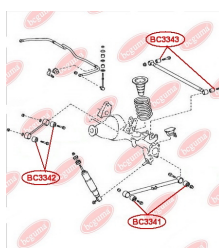

APPLICABILITY:

TOYOTA

BC3342