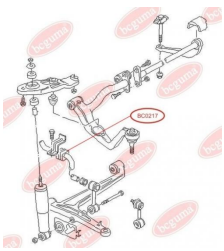

BC0217

STABILISER MOUNTING

www.en.bcguma.ua/auto/BC0217

Part Number:	BC0217
GTIN-13:	4823101800333
Number of other manufacturers (OEMs):	701411041D
Weight, g:	20
Required amount:	2
Items in Package:	1
External diameter, mm:	-
Inner diameter, mm:	27.0
Thickness, mm:	30.0
Material:	Rubber
That installation:	Front
Party settings:	Left / Right