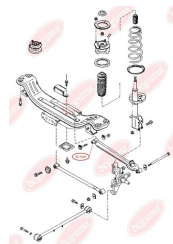

APPLICABILITY:

MAZDA

BC1610**TRACK CONTROL ARM BUSH**

www.en.bcguma.ua/auto/BC1610

Part Number:	BC1610
GTIN-13:	4823101803624
Number of other manufacturers (OEMs):	GA5R28200; GA2A28200
Weight, g:	139
Required amount:	2
Items in Package:	1
External diameter, mm:	45.0
Inner diameter, mm:	12.0
Thickness, mm:	50.0
Material:	Rubber / metal
That installation:	Back
Party settings:	Left / Right