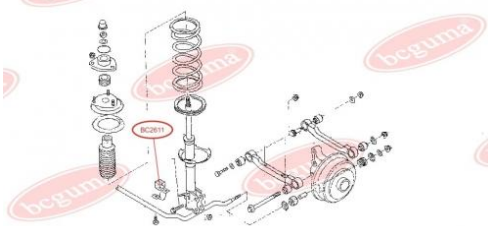

BC2611

ANTI-ROLL BAR BUSHING KIT

www.en.bcguma.ua/auto/BC2611

Part Number:	BC2611
GTIN-13:	4823101804300
Number of other manufacturers (OEMs):	5514950A00
Weight, g:	84
Required amount:	2
Items in Package:	1
External diameter, mm:	47.0
Inner diameter, mm:	23.0
Thickness, mm:	40.0
Material:	Rubber
That installation:	Back
Party settings:	Left / Right

APPLICABILITY:

NISSAN

BC2613

ANTI-ROLL BAR BUSHING KIT

www.en.bcguma.ua/auto/BC2613

Part Number:	BC2613
GTIN-13:	4823101804317
Number of other manufacturers (OEMs):	5624360Y10
Weight, g:	30
Required amount:	2
Items in Package:	1
External diameter, mm:	21.5
Inner diameter, mm:	10.0
Thickness, mm:	31.0
Material:	Rubber
That installation:	Back
Party settings:	Left / Right

APPLICABILITY:

NISSAN