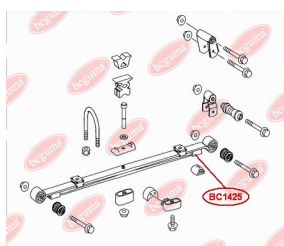

BC1425

RUBBER BUFFER, SUSPENSION

www.en.bcguma.ua/auto/BC1425

Part Number:	BC1425
GTIN-13:	4823101803365
Number of other manufacturers (OEMs):	A9063201806; 8333200140; 8348880235
Weight, g:	46
Required amount:	2
Items in Package:	1
External diameter, mm:	68.5
Inner diameter, mm:	-
Thickness, mm:	10.0
Material:	Rubber
That installation:	Back
Party settings:	Left / Right

APPLICABILITY:

MERCEDES-BENZ, VW

ANTHER OF BALL JOINT

www.en.bcguma.ua/auto/BC1428

Part Number:	BC1428
GTIN-13:	4823101805925
Number of other manufacturers (OEMs):	05104075AA; 05139559AA; 5104075AA; 5139559AA; A9012220627; A9013330427; A9013330727; A9013331127; A9013331227; 2D0407361; 2D0407361A; 2D0407361B
Weight, g:	12
Required amount:	2
Items in Package:	1
External diameter, mm:	40.0
Inner diameter, mm:	23.0
Thickness, mm:	28.0
Material:	Rubber
That installation:	Front
Party settings:	Left / Right

APPLICABILITY:

CHRYSLER, MERCEDES-BENZ, VAUXHALL, VW

BC1428