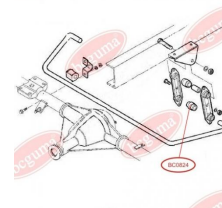

APPLICABILITY:

IVECO

BC0824