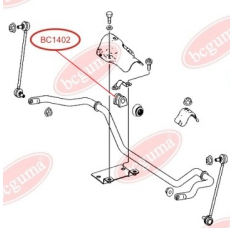

BC1402

STABILISER MOUNTING

www.en.bcguma.ua/auto/BC1402

Part Number:	BC1402
GTIN-13:	4823101803167
Number of other manufacturers (OEMs):	A6393232085
Weight, g:	81
Required amount:	2
Items in Package:	1
External diameter, mm:	43.0
Inner diameter, mm:	26.0
Thickness, mm:	54.0
Material:	Rubber
That installation:	Front
Party settings:	Left / Right

APPLICABILITY:

MERCEDES-BENZ

STABILISER MOUNTING WITH ANTHÉR (BC1398 - 1PC., BC1403 - 2PC.)

www.en.bcguma.ua/auto/BC14021

Part Number:	BC14021
GTIN-13:	4823101803174
Number of other manufacturers (OEMs):	A6393230292; A6393232085
Weight, g:	93
Required amount:	2
Items in Package:	1
External diameter, mm:	43.0
Inner diameter, mm:	26.0
Thickness, mm:	-
Material:	Rubber
That installation:	Front
Party settings:	Left / Right

APPLICABILITY:

MERCEDES-BENZ

BC14021