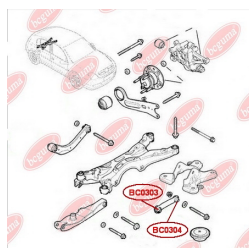

APPLICABILITY:

OPEL, VAUXHALL