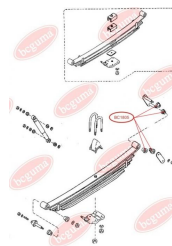

APPLICABILITY:

MAZDA

BC1805