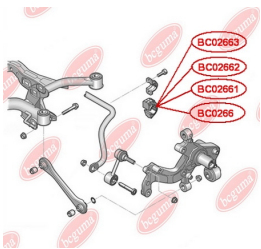

APPLICABILITY:

VW

ANTI-ROLL BAR BUSHING KIT

www.en.bcguma.ua/auto/BC0266

Part Number:	BC0266
GTIN-13:	4823101805994
Number of other manufacturers (OEMs):	1K0511327AP; 1K0511327AE
Weight, g:	62
Required amount:	2
Items in Package:	1
External diameter, mm:	45.5
Inner diameter, mm:	15.0
Thickness, mm:	40.0
Material:	Rubber / metal
That installation:	Back
Party settings:	Left / Right

APPLICABILITY:

AUDI, HONDA, SEAT, SKODA, VW

BC0266

BC02661**ANTI-ROLL BAR BUSHING KIT**www.en.bcguma.ua/auto/BC02661

Part Number:	BC02661
GTIN-13:	4823101806144
Number of other manufacturers (OEMs):	1K0511327AQ
Weight, g:	66
Required amount:	2
Items in Package:	1
External diameter, mm:	46.0
Inner diameter, mm:	17.0
Thickness, mm:	40.0
Material:	Rubber / metal
That installation:	Back
Party settings:	Left / Right