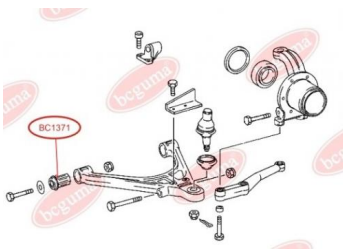

BC1371

CONTROL ARM-/TRAILING ARM BUSH

www.en.bcguma.ua/auto/BC1371

Part Number:	BC1371
GTIN-13:	4823101803044
Number of other manufacturers (OEMs):	A6313300075
Weight, g:	164
Required amount:	4
Items in Package:	1
External diameter, mm:	34.0
Inner diameter, mm:	16.0
Thickness, mm:	55.0
Material:	Rubber / metal
That installation:	Front
Party settings:	Left / Right