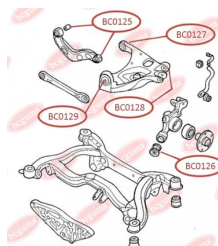

APPLICABILITY:

AUDI, PORSCHE, VW

CONTROL ARM-/TRAILING ARM BUSH, REINFORCED "BAD ROADS"

www.en.bcguma.ua/auto/BC0120

Part Number:	BC0120
GTIN-13:	4823101805864
Number of other manufacturers (OEMs):	4B0407515; 4D0407515C
Weight, g:	151
Required amount:	4
Items in Package:	1
External diameter, mm:	46.5
Inner diameter, mm:	10.0
Thickness, mm:	40.0
Material:	Metal / Rubber
That installation:	Front
Party settings:	Left / Right

APPLICABILITY:

AUDI, SAAB, SEAT, SKODA, VW

BC0120

BC0123**CONTROL ARM-/TRAILING ARM BUSH**www.en.bcguma.ua/auto/BC0123

Part Number:	BC0123
GTIN-13:	4823101805772
Number of other manufacturers (OEMs):	8E0407181B; 8E0407181C; 8E0407181D
Weight, g:	182
Required amount:	2
Items in Package:	1
External diameter, mm:	40.5
Inner diameter, mm:	12.2
Thickness, mm:	37.0
Material:	Metal / Rubber
That installation:	Front
Party settings:	Left / Right

**APPLICABILITY:**

AUDI, SEAT, SKODA, VW

CONTROL ARM-/TRAILING ARM BUSHwww.en.bcguma.ua/auto/BC0125

Part Number:	BC0125
GTIN-13:	4823101805871
Number of other manufacturers (OEMs):	8E0501541S; 8E0501541Q; 8E0501541J
Weight, g:	191
Required amount:	4
Items in Package:	1
External diameter, mm:	36.4
Inner diameter, mm:	12.2
Thickness, mm:	46.5
Material:	Metal / Rubber
That installation:	Back
Party settings:	Left / Right

BC0125**APPLICABILITY:**

AUDI, SEAT

BC0126**CONTROL ARM-/TRAILING ARM BUSH**

www.en.bcguma.ua/auto/BC0126

Part Number:	BC0126
GTIN-13:	4823101806137
Number of other manufacturers (OEMs):	8E0505311T; 8E0505312T; 8E0505311S; 8E0505312S; 8E0505203C; 8E0505203D; 8E0505311AC; 8E0505312AC
Weight, g:	250
Required amount:	2
Items in Package:	1
External diameter, mm:	43.8
Inner diameter, mm:	12.2
Thickness, mm:	60.0
Material:	Rubber / metal
That installation:	Back
Party settings:	Left / Right