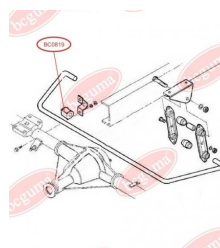

BC0818

STABILISER MOUNTING

www.en.bcguma.ua/auto/BC0818

Part Number:	BC0818
GTIN-13:	4823101801453
Number of other manufacturers (OEMs):	93803961
Weight, g:	42
Required amount:	-
Items in Package:	1
External diameter, mm:	34.0
Inner diameter, mm:	16.0
Thickness, mm:	40.0
Material:	Rubber
That installation:	Back
Party settings:	Left / Right

APPLICABILITY:

IVECO

STABILISER MOUNTING

www.en.bcguma.ua/auto/BC0819

Part Number:	BC0819
GTIN-13:	4823101801460
Number of other manufacturers (OEMs):	8581021
Weight, g:	39
Required amount:	-
Items in Package:	1
External diameter, mm:	34.0
Inner diameter, mm:	18.0
Thickness, mm:	40.0
Material:	Rubber
That installation:	Back
Party settings:	Left / Right

APPLICABILITY:

IVECO

BC0819