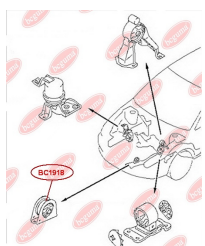

BC1918

ENGINE MOUNTING

www.en.bcguma.ua/auto/BC1918

Part Number:	BC1918
GTIN-13:	4823101804089
Number of other manufacturers (OEMs):	MR554244
Weight, g:	256
Required amount:	1
Items in Package:	1
External diameter, mm:	70.0
Inner diameter, mm:	16.0
Thickness, mm:	52.0
Material:	Rubber / metal
That installation:	Front
Party settings:	Left

APPLICABILITY:

MITSUBISHI

ENGINE MOUNTING, REINFORCED "BAD ROADS"

www.en.bcguma.ua/auto/BC1919

Part Number:	BC1919
GTIN-13:	4823101804096
Number of other manufacturers (OEMs):	MR519400
Weight, g:	436
Required amount:	1
Items in Package:	1
External diameter, mm:	81.0
Inner diameter, mm:	10.0
Thickness, mm:	62.0
Material:	Rubber / metal
That installation:	Front
Party settings:	Left

APPLICABILITY:

MITSUBISHI

BC1919