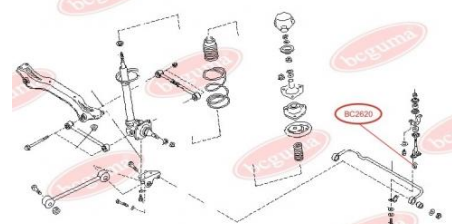

APPLICABILITY:

NISSAN

BC2621**HUB CARRIER BUSHING**www.en.bcguma.ua/auto/BC2621

Part Number:	BC2621
GTIN-13:	4823101805345
Number of other manufacturers (OEMs):	5504531U00; 550450M000; 550452J000
Weight, g:	295
Required amount:	2
Items in Package:	1
External diameter, mm:	60.2
Inner diameter, mm:	12.2
Thickness, mm:	60.0
Material:	Metal / Rubber
That installation:	Back
Party settings:	Left / Right