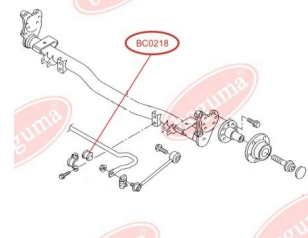

ANTI-ROLL BAR BUSHING KIT

www.en.bcguma.ua/auto/BC0218

Part Number:	BC0218
GTIN-13:	4823101800340
Number of other manufacturers (OEMs):	2K0511413A; 2K0511413C; 2K0511413D
Weight, g:	54
Required amount:	2
Items in Package:	1
External diameter, mm:	-
Inner diameter, mm:	19.0
Thickness, mm:	-
Material:	Rubber
That installation:	Back
Party settings:	Rear Axle Left / Right

BC0218