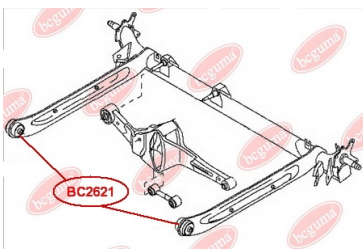

APPLICABILITY:

NISSAN

BC2621**HUB CARRIER BUSHING**www.en.bcguma.ua/auto/BC2621

Part Number:	BC2621
GTIN-13:	4823101805345
Number of other manufacturers (OEMs):	5504531U00; 550450M000; 550452J000
Weight, g:	295
Required amount:	2
Items in Package:	1
External diameter, mm:	60.2
Inner diameter, mm:	12.2
Thickness, mm:	60.0
Material:	Metal / Rubber
That installation:	Back
Party settings:	Left / Right