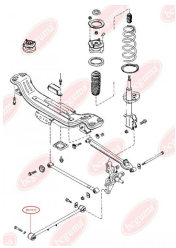

APPLICABILITY:

MAZDA

BC1610**TRACK CONTROL ARM BUSH**

www.en.bcguma.ua/auto/BC1610

Part Number:	BC1610
GTIN-13:	4823101803624
Number of other manufacturers (OEMs):	GA5R28200; GA2A28200
Weight, g:	139
Required amount:	2
Items in Package:	1
External diameter, mm:	45.0
Inner diameter, mm:	12.0
Thickness, mm:	50.0
Material:	Rubber / metal
That installation:	Back
Party settings:	Left / Right