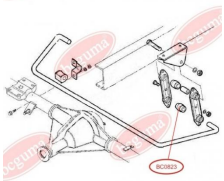

BC0823

STABILISER MOUNTING

www.en.bcguma.ua/auto/BC0823

Part Number:	BC0823
GTIN-13:	4823101801514
Number of other manufacturers (OEMs):	8581022
Weight, g:	33
Required amount:	-
Items in Package:	1
External diameter, mm:	38.0
Inner diameter, mm:	18.0
Thickness, mm:	40.0
Material:	Rubber
That installation:	Back
Party settings:	Left / Right