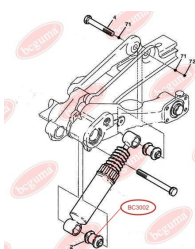

APPLICABILITY:

CITROËN, PEUGEOT

BC3002

BC3003**BUSHING, SHOCK ABSORBER**www.en.bcguma.ua/auto/BC3003

Part Number:	BC3003
GTIN-13:	4823101804447
Number of other manufacturers (OEMs):	517111
Weight, g:	82
Required amount:	2
Items in Package:	1
External diameter, mm:	34.5
Inner diameter, mm:	16.0
Thickness, mm:	45.0
Material:	Rubber / metal
That installation:	Back
Party settings:	Left / Right