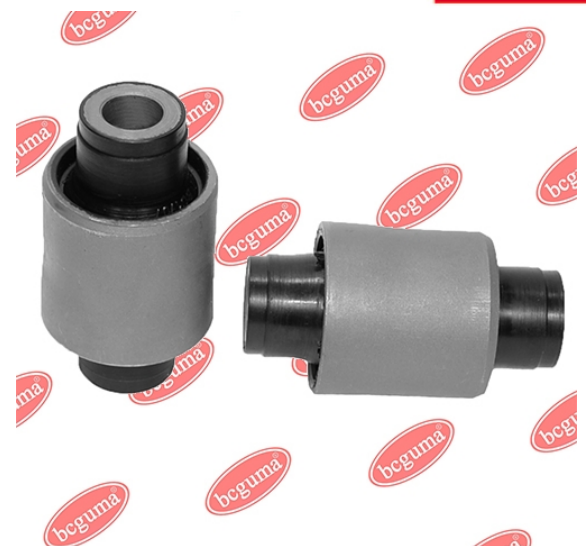

BC1906

CONTROL ARM-/TRAILING ARM BUSH

www.en.bcguma.ua/auto/BC1906

Part Number:	BC1906
GTIN-13:	4823101803969
Number of other manufacturers (OEMs):	MB809239; MR102012; MR244851; MR403464; MN100110
Weight, g:	144
Required amount:	4
Items in Package:	1
External diameter, mm:	35.0
Inner diameter, mm:	12.5
Thickness, mm:	50.0
Material:	Rubber / metal
That installation:	Back Front
Party settings:	Left / Right

APPLICABILITY:

MITSUBISHI, PROTON

CONTROL ARM-/TRAILING ARM BUSH

www.en.bcguma.ua/auto/BC1907

Part Number:	BC1907
GTIN-13:	4823101803976
Number of other manufacturers (OEMs):	MB809170; 0401065
Weight, g:	177
Required amount:	2
Items in Package:	1
External diameter, mm:	36.0
Inner diameter, mm:	12.0
Thickness, mm:	66.0
Material:	Rubber / metal
That installation:	Back
Party settings:	Left / Right

APPLICABILITY:

MITSUBISHI

BC1907