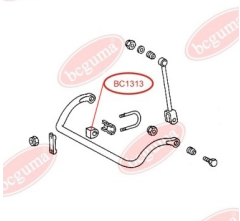

BC1313

STABILISER MOUNTING

www.en.bcguma.ua/auto/BC1313

Part Number:	BC1313
GTIN-13:	4823101802405
Number of other manufacturers (OEMs):	A6023260882
Weight, g:	91
Required amount:	2
Items in Package:	1
External diameter, mm:	48.0
Inner diameter, mm:	28.0
Thickness, mm:	48.5
Material:	Rubber
That installation:	Front
Party settings:	Left / Right

APPLICABILITY:

MERCEDES-BENZ

BC1314

BUSH, SPRING SHACKLE

www.en.bcguma.ua/auto/BC1314

Part Number:	BC1314
GTIN-13:	4823101802412
Number of other manufacturers (OEMs):	A3183220250; A6673220350; A6673220650
Weight, g:	44
Required amount:	4
Items in Package:	1
External diameter, mm:	42.0
Inner diameter, mm:	30.0
Thickness, mm:	41.0
Material:	Rubber
That installation:	Back Front
Party settings:	Left / Right

APPLICABILITY:

MERCEDES-BENZ