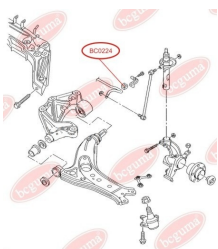

BC0224

STABILISER MOUNTING

www.en.bcguma.ua/auto/BC0224

Part Number:	BC0224
GTIN-13:	4823101800401
Number of other manufacturers (OEMs):	6Q0411314F
Weight, g:	28
Required amount:	2
Items in Package:	1
External diameter, mm:	33.0
Inner diameter, mm:	19.8
Thickness, mm:	36.0
Material:	Rubber
That installation:	Front
Party settings:	Left / Right

APPLICABILITY:

AUDI, SEAT, SKODA, VW

BC0225

STABILISER MOUNTING

www.en.bcguma.ua/auto/BC0225

Part Number:	BC0225
GTIN-13:	4823101800418
Number of other manufacturers (OEMs):	8Z0411314B
Weight, g:	27
Required amount:	2
Items in Package:	1
External diameter, mm:	33.0
Inner diameter, mm:	20.8
Thickness, mm:	36.0
Material:	Rubber
That installation:	Front
Party settings:	Left / Right

APPLICABILITY:

AUDI, SEAT, SKODA, VW