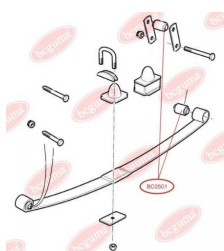

BC0501

LEAF SPRING BUSHING

www.en.bcguma.ua/auto/BC0501

Part Number:	BC0501
GTIN-13:	4823101800920
Number of other manufacturers (OEMs):	CER3086; KAM2735
Weight, g:	225
Required amount:	4
Items in Package:	1
External diameter, mm:	40.0
Inner diameter, mm:	19.0
Thickness, mm:	68.0
Material:	Rubber / metal
That installation:	Front
Party settings:	Left / Right

APPLICABILITY:

DAF, LDV