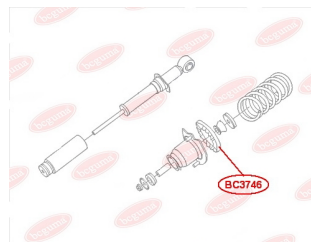

APPLICABILITY:

LIFAN

BC3746