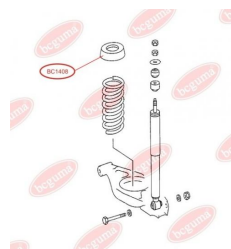

APPLICABILITY:

MERCEDES-BENZ

BC1408