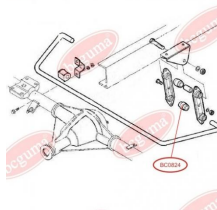

APPLICABILITY:

IVECO

BC0824