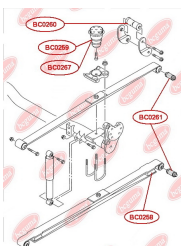

BC0259

RUBBER BUFFER, SUSPENSION

www.en.bcguma.ua/auto/BC0259

Part Number:	BC0259
GTIN-13:	4823101800685
Number of other manufacturers (OEMs):	2K0511153D
Weight, g:	508
Required amount:	2
Items in Package:	1
External diameter, mm:	-
Inner diameter, mm:	-
Thickness, mm:	106.0
Material:	Rubber / metal
That installation:	Back
Party settings:	-

APPLICABILITY:

VW

BUSHING, LEAF SPRING

www.en.bcguma.ua/auto/BC0260

Part Number:	BC0260
GTIN-13:	4823101800692
Number of other manufacturers (OEMs):	2K0511171B
Weight, g:	273
Required amount:	2
Items in Package:	1
External diameter, mm:	42.5
Inner diameter, mm:	12.0
Thickness, mm:	107.0
Material:	Rubber / metal
That installation:	Back
Party settings:	Left / Right

APPLICABILITY:

VW

BC0260