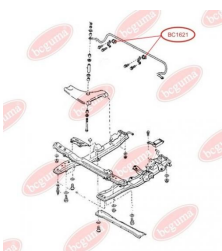

**APPLICABILITY:**

MAZDA

**BC1617**

**BC1621****ANTI-ROLL BAR BUSHING KIT**[www.en.bcguma.ua/auto/BC1621](http://www.en.bcguma.ua/auto/BC1621)

Part Number:	BC1621
GTIN-13:	4823101803709
Number of other manufacturers (OEMs):	G03034156
Weight, g:	28
Required amount:	2
Items in Package:	1
External diameter, mm:	31.0
Inner diameter, mm:	16.5
Thickness, mm:	38.5
Material:	Rubber
That installation:	Back
Party settings:	Left / Right