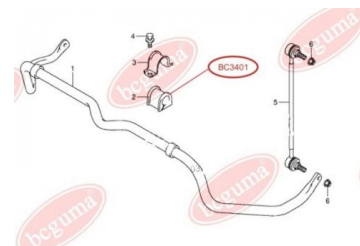

ANTI-ROLL BAR BUSHING KIT

www.en.bcguma.ua/auto/BC3401

Part Number:	BC3401
GTIN-13:	4823101804645
Number of other manufacturers (OEMs):	4241278K00; 4241265J02
Weight, g:	56
Required amount:	2
Items in Package:	1
External diameter, mm:	36.0
Inner diameter, mm:	26.0
Thickness, mm:	43.0
Material:	Rubber
That installation:	Front
Party settings:	Left / Right