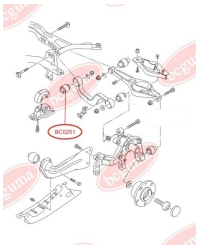

**APPLICABILITY:**

AUDI, SEAT, SKODA, VW

**CONTROL ARM-/TRAILING ARM BUSH**[www.en.bcguma.ua/auto/BC0250](http://www.en.bcguma.ua/auto/BC0250)

Part Number:	BC0250
GTIN-13:	4823101800623
Number of other manufacturers (OEMs):	5Q0505323C; 1K0505323N; 1K0505323H; 1K0505323G; 1K0505323D; 1K0505203A
Weight, g:	127
Required amount:	2
Items in Package:	1
External diameter, mm:	38.5
Inner diameter, mm:	14.0
Thickness, mm:	45.0
Material:	Rubber / metal
That installation:	Back
Party settings:	Left / Right

**APPLICABILITY:**

AUDI, SEAT, SKODA, VW

**BC0250**

**BC0251****CONTROL ARM-/TRAILING ARM BUSH**

[www.en.bcguma.ua/auto/BC0251](http://www.en.bcguma.ua/auto/BC0251)

Part Number:	BC0251
GTIN-13:	4823101800630
Number of other manufacturers (OEMs):	5Q0505323C; 1K0505323N; 1K0505323H; 1K0505323G; 1K0505323D; 1K0505203A; 1K0505279A
Weight, g:	73
Required amount:	2
Items in Package:	1
External diameter, mm:	39.0
Inner diameter, mm:	12.0
Thickness, mm:	45.0
Material:	Rubber / metal
That installation:	Back Top
Party settings:	Left / Right