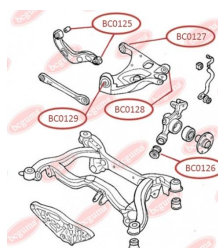

## CONTROL ARM-/TRAILING ARM BUSH, REINFORCED "BAD ROADS"

[www.en.bcguma.ua/auto/BC0120](http://www.en.bcguma.ua/auto/BC0120)

Part Number:	BC0120
GTIN-13:	4823101805864
Number of other manufacturers (OEMs):	4B0407515; 4D0407515C
Weight, g:	151
Required amount:	4
Items in Package:	1
External diameter, mm:	46.5
Inner diameter, mm:	10.0
Thickness, mm:	40.0
Material:	Metal / Rubber
That installation:	Front
Party settings:	Left / Right

### APPLICABILITY:

AUDI, SAAB, SEAT, SKODA, VW

**BC0120**

**BC0123****CONTROL ARM-/TRAILING ARM BUSH**[www.en.bcguma.ua/auto/BC0123](http://www.en.bcguma.ua/auto/BC0123)

Part Number:	BC0123
GTIN-13:	4823101805772
Number of other manufacturers (OEMs):	8E0407181B; 8E0407181C; 8E0407181D
Weight, g:	182
Required amount:	2
Items in Package:	1
External diameter, mm:	40.5
Inner diameter, mm:	12.2
Thickness, mm:	37.0
Material:	Metal / Rubber
That installation:	Front
Party settings:	Left / Right

**APPLICABILITY:**

AUDI, SEAT, SKODA, VW

**CONTROL ARM-/TRAILING ARM BUSH**[www.en.bcguma.ua/auto/BC0125](http://www.en.bcguma.ua/auto/BC0125)

Part Number:	BC0125
GTIN-13:	4823101805871
Number of other manufacturers (OEMs):	8E0501541S; 8E0501541Q; 8E0501541J
Weight, g:	191
Required amount:	4
Items in Package:	1
External diameter, mm:	36.4
Inner diameter, mm:	12.2
Thickness, mm:	46.5
Material:	Metal / Rubber
That installation:	Back
Party settings:	Left / Right

**BC0125****APPLICABILITY:**

AUDI, SEAT

**BC0126****CONTROL ARM-/TRAILING ARM BUSH**

[www.en.bcguma.ua/auto/BC0126](http://www.en.bcguma.ua/auto/BC0126)

Part Number:	BC0126
GTIN-13:	4823101806137
Number of other manufacturers (OEMs):	8E0505311T; 8E0505312T; 8E0505311S; 8E0505312S; 8E0505203C; 8E0505203D; 8E0505311AC; 8E0505312AC
Weight, g:	250
Required amount:	2
Items in Package:	1
External diameter, mm:	43.8
Inner diameter, mm:	12.2
Thickness, mm:	60.0
Material:	Rubber / metal
That installation:	Back
Party settings:	Left / Right