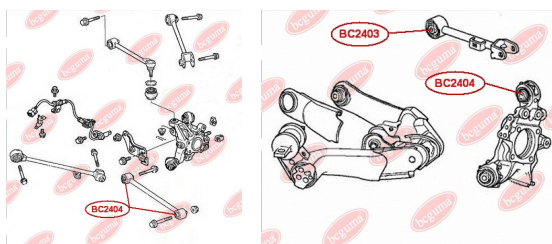

CONTROL ARM-/TRAILING ARM BUSH

www.en.bcguma.ua/auto/BC2404

Part Number:	BC2404
GTIN-13:	4823101805093
Number of other manufacturers (OEMs):	52350SEA000
Weight, g:	215
Required amount:	4
Items in Package:	1
External diameter, mm:	42.3
Inner diameter, mm:	12.0
Thickness, mm:	50.0
Material:	Metal / Rubber
That installation:	Back
Party settings:	Left / Right