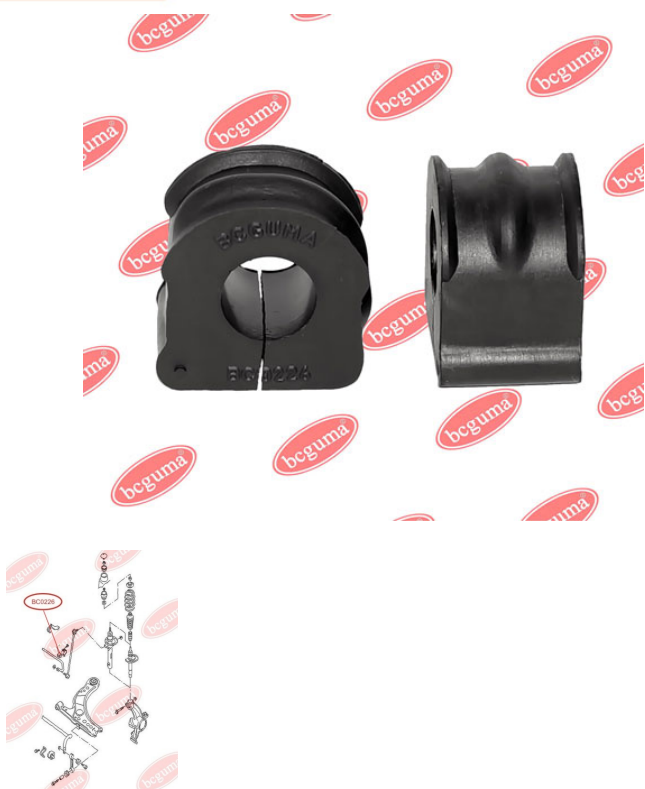

**APPLICABILITY:**

AUDI, SEAT, SKODA, VW

**STABILISER MOUNTING**[www.en.bcguma.ua/auto/BC0225](http://www.en.bcguma.ua/auto/BC0225)

Part Number:	BC0225
GTIN-13:	4823101800418
Number of other manufacturers (OEMs):	8Z0411314B
Weight, g:	27
Required amount:	2
Items in Package:	1
External diameter, mm:	33.0
Inner diameter, mm:	20.8
Thickness, mm:	36.0
Material:	Rubber
That installation:	Front
Party settings:	Left / Right

**APPLICABILITY:**

AUDI, SEAT, SKODA, VW

**BC0225**

**BC0226****STABILISER MOUNTING**[www.en.bcguma.ua/auto/BC0226](http://www.en.bcguma.ua/auto/BC0226)

Part Number:	BC0226
GTIN-13:	4823101800425
Number of other manufacturers (OEMs):	1J0411314AC; 1J0411314B; 1J0411314S
Weight, g:	25
Required amount:	2
Items in Package:	1
External diameter, mm:	34.0
Inner diameter, mm:	17.0
Thickness, mm:	25.0
Material:	Rubber
That installation:	Front
Party settings:	Left / Right

**APPLICABILITY:**

AUDI, SEAT, SKODA, VW

**BC0227****STABILISER MOUNTING**[www.en.bcguma.ua/auto/BC0227](http://www.en.bcguma.ua/auto/BC0227)

Part Number:	BC0227
GTIN-13:	4823101800432
Number of other manufacturers (OEMs):	1J0411314R; 1J0411314C
Weight, g:	24
Required amount:	2
Items in Package:	1
External diameter, mm:	34.0
Inner diameter, mm:	18.0
Thickness, mm:	25.0
Material:	Rubber
That installation:	Front
Party settings:	Left / Right