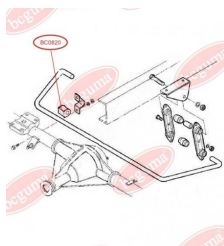

BC0820

STABILISER MOUNTING

www.en.bcguma.ua/auto/BC0820

Part Number:	BC0820
GTIN-13:	4823101801477
Number of other manufacturers (OEMs):	93802629
Weight, g:	36
Required amount:	-
Items in Package:	1
External diameter, mm:	34.0
Inner diameter, mm:	20.0
Thickness, mm:	40.0
Material:	Rubber
That installation:	Back
Party settings:	Left / Right

APPLICABILITY:

IVECO

BC0821

STABILISER MOUNTING

www.en.bcguma.ua/auto/BC0821

Part Number:	BC0821
GTIN-13:	4823101801484
Number of other manufacturers (OEMs):	93801556
Weight, g:	33
Required amount:	-
Items in Package:	1
External diameter, mm:	34.0
Inner diameter, mm:	22.0
Thickness, mm:	40.0
Material:	Rubber
That installation:	Back
Party settings:	Left / Right

APPLICABILITY:

IVECO