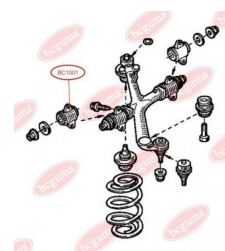

CONTROL ARM-/TRAILING ARM BUSH

www.en.bcguma.ua/auto/BC1001

Part Number:	BC1001
GTIN-13:	4823101801989
Number of other manufacturers (OEMs):	7700302115; 7700302116; 4500091; 5445000QAA; 09160391; 9160391
Weight, g:	194
Required amount:	2
Items in Package:	1
External diameter, mm:	49.0
Inner diameter, mm:	22.0
Thickness, mm:	60.0
Material:	Rubber / metal
That installation:	Front
Party settings:	Left / Right