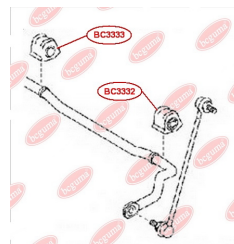

APPLICABILITY:

TOYOTA

BC3332