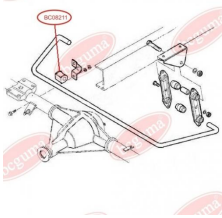

BC08211

STABILISER MOUNTING

www.en.bcguma.ua/auto/BC08211

Part Number:	BC08211
GTIN-13:	4823101801491
Number of other manufacturers (OEMs):	93801557
Weight, g:	29
Required amount:	-
Items in Package:	1
External diameter, mm:	34.0
Inner diameter, mm:	24.0
Thickness, mm:	40.0
Material:	Rubber
That installation:	Back
Party settings:	Left / Right