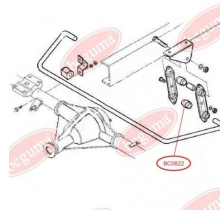

APPLICABILITY:

IVECO

BC0822