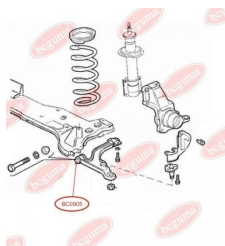

BC0905

CONTROL ARM-/TRAILING ARM BUSH

www.en.bcguma.ua/auto/BC0905

Part Number:	BC0905
GTIN-13:	4823101801637
Number of other manufacturers (OEMs):	1300507080; 1320348080; 352393
Weight, g:	85
Required amount:	2
Items in Package:	1
External diameter, mm:	46.0
Inner diameter, mm:	26.0
Thickness, mm:	58.0
Material:	Rubber
That installation:	Front
Party settings:	Left / Right