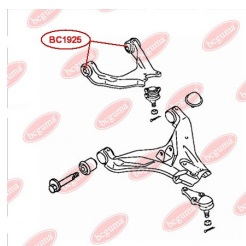

BC1924

CONTROL ARM-/TRAILING ARM BUSH

www.en.bcguma.ua/auto/BC1924

Part Number:	BC1924
GTIN-13:	4823101805062
Number of other manufacturers (OEMs):	MR491345; MR491347; MN101087; 30818096; 56210CG025
Weight, g:	128
Required amount:	4
Items in Package:	1
External diameter, mm:	36.5
Inner diameter, mm:	12.0
Thickness, mm:	45.0
Material:	Metal / Rubber
That installation:	Back
Party settings:	Left / Right

APPLICABILITY:

MITSUBISHI, PROTON, VOLVO

CONTROL ARM-/TRAILING ARM BUSH

www.en.bcguma.ua/auto/BC1925

Part Number:	BC1925
GTIN-13:	4823101805369
Number of other manufacturers (OEMs):	4010A013; 4010A014; 4010A103; 4010A104
Weight, g:	204
Required amount:	4
Items in Package:	1
External diameter, mm:	47.0
Inner diameter, mm:	14.2
Thickness, mm:	52.0
Material:	Metal / Rubber
That installation:	Front
Party settings:	Left / Right

APPLICABILITY:

MITSUBISHI, NISSAN

BC1925