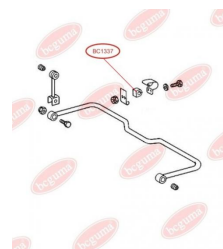

APPLICABILITY:

MERCEDES-BENZ, SCANIA, VW

BC1337