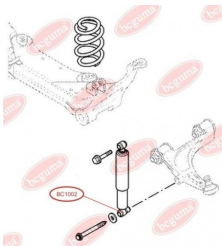

BC1002

SHOCK ABSORBER BUSH

www.en.bcguma.ua/auto/BC1002

Part Number:	BC1002
GTIN-13:	4823101801996
Number of other manufacturers (OEMs):	8200024946; 7700310737; 4402986; 4500240; 5611100QAA
Weight, g:	124
Required amount:	2
Items in Package:	1
External diameter, mm:	35.5
Inner diameter, mm:	14.2
Thickness, mm:	52.0
Material:	Rubber / metal
That installation:	Front
Party settings:	Left / Right

APPLICABILITY:

FORD, NISSAN, OPEL, RENAULT, VAUXHALL

SHOCK ABSORBER BUSH

www.en.bcguma.ua/auto/BC1003

Part Number:	BC1003
GTIN-13:	4823101802009
Number of other manufacturers (OEMs):	4500240; 4402986; 8200024946; 7700310737; 5611100QAA
Weight, g:	45
Required amount:	2
Items in Package:	1
External diameter, mm:	29.0
Inner diameter, mm:	12.0
Thickness, mm:	32.0
Material:	Rubber / metal
That installation:	Front
Party settings:	Left / Right

APPLICABILITY:

FORD, NISSAN, OPEL, RENAULT, VAUXHALL

BC1003