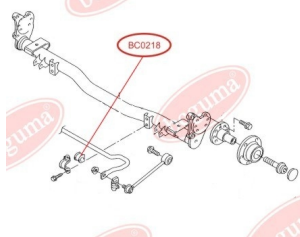

ANTI-ROLL BAR BUSHING KIT

www.en.bcguma.ua/auto/BC0218

Part Number:	BC0218
GTIN-13:	4823101800340
Number of other manufacturers (OEMs):	2K0511413A; 2K0511413C; 2K0511413D
Weight, g:	54
Required amount:	2
Items in Package:	1
External diameter, mm:	-
Inner diameter, mm:	19.0
Thickness, mm:	-
Material:	Rubber
That installation:	Back
Party settings:	Rear Axle Left / Right