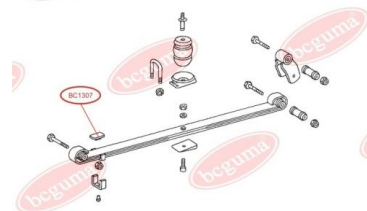

**APPLICABILITY:**

MERCEDES-BENZ

**BC1307**

**BC1308****BUSHING, LEAF SPRING**

[www.en.bcguma.ua/auto/BC1308](http://www.en.bcguma.ua/auto/BC1308)

Part Number:	BC1308
GTIN-13:	4823101802368
Number of other manufacturers (OEMs):	A6703200344
Weight, g:	374
Required amount:	2
Items in Package:	1
External diameter, mm:	58.0
Inner diameter, mm:	36.0
Thickness, mm:	86.5
Material:	Rubber / metal
That installation:	Back
Party settings:	Behind