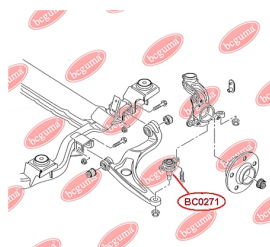

APPLICABILITY:

FIAT, PORSCHE, VW

BC0271