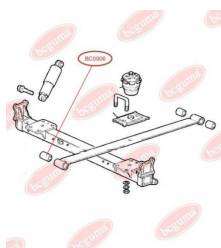

APPLICABILITY:

CITROËN, FIAT, PEUGEOT

BC0906