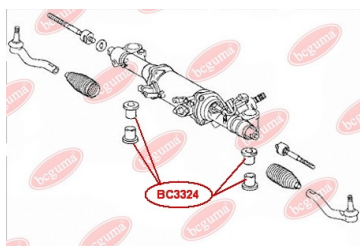

BC3324

MOUNTING, STEERING GEAR

www.en.bcguma.ua/auto/BC3324

Part Number:	BC3324
GTIN-13:	4823101805376
Number of other manufacturers (OEMs):	4425033340
Weight, g:	91
Required amount:	4
Items in Package:	1
External diameter, mm:	26.3
Inner diameter, mm:	12.0
Thickness, mm:	32.5
Material:	Metal / Rubber
That installation:	Front
Party settings:	Left / Right

APPLICABILITY:

LEXUS, TOYOTA

CONTROL ARM-/TRAILING ARM BUSH

www.en.bcguma.ua/auto/BC3328

Part Number:	BC3328
GTIN-13:	4823101805253
Number of other manufacturers (OEMs):	4878048040
Weight, g:	177
Required amount:	2
Items in Package:	1
External diameter, mm:	40.5
Inner diameter, mm:	12.0
Thickness, mm:	54.5
Material:	Metal / Rubber
That installation:	Back
Party settings:	Left / Right

APPLICABILITY:

LEXUS, TOYOTA, TOYOTA (GAC)

BC3328