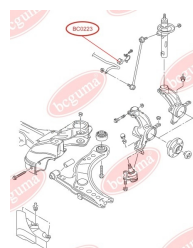

STABILISER MOUNTING

www.en.bcguma.ua/auto/BC0223

Part Number:	BC0223
GTIN-13:	4823101800395
Number of other manufacturers (OEMs):	6Q0411314R; 6Q0411314N; 6Q0411314E
Weight, g:	30
Required amount:	2
Items in Package:	1
External diameter, mm:	33.0
Inner diameter, mm:	18.0
Thickness, mm:	36.0
Material:	Rubber
That installation:	Front
Party settings:	Left / Right