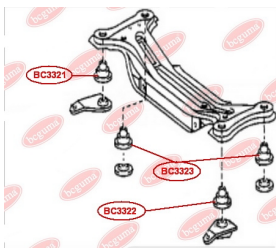

BC3322

HUB CARRIER BUSHING

www.en.bchguma.ua/auto/BC3322

Part Number:	BC3322
GTIN-13:	4823101806021
Number of other manufacturers (OEMs):	5227233040
Weight, g:	293
Required amount:	1
Items in Package:	1
External diameter, mm:	50.5
Inner diameter, mm:	18.5
Thickness, mm:	49.0
Material:	Metal / Rubber
That installation:	Back
Party settings:	Left

APPLICABILITY:

LEXUS, TOYOTA

HUB CARRIER BUSHING

www.en.bchguma.ua/auto/BC3323

Part Number:	BC3323
GTIN-13:	4823101805963
Number of other manufacturers (OEMs):	5227533050
Weight, g:	273
Required amount:	2
Items in Package:	1
External diameter, mm:	50.5
Inner diameter, mm:	20.3
Thickness, mm:	49.0
Material:	Metal / Rubber
That installation:	Back
Party settings:	Left / Right

APPLICABILITY:

LEXUS, TOYOTA

BC3323