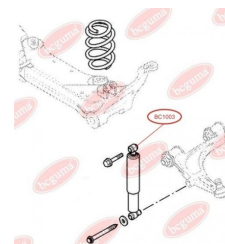

BC1002

SHOCK ABSORBER BUSH

www.en.bcguma.ua/auto/BC1002

Part Number:	BC1002
GTIN-13:	4823101801996
Number of other manufacturers (OEMs):	8200024946; 7700310737; 4402986; 4500240; 5611100QAA
Weight, g:	124
Required amount:	2
Items in Package:	1
External diameter, mm:	35.5
Inner diameter, mm:	14.2
Thickness, mm:	52.0
Material:	Rubber / metal
That installation:	Front
Party settings:	Left / Right

APPLICABILITY:

FORD, NISSAN, OPEL, RENAULT, VAUXHALL

SHOCK ABSORBER BUSH

www.en.bcguma.ua/auto/BC1003

Part Number:	BC1003
GTIN-13:	4823101802009
Number of other manufacturers (OEMs):	4500240; 4402986; 8200024946; 7700310737; 5611100QAA
Weight, g:	45
Required amount:	2
Items in Package:	1
External diameter, mm:	29.0
Inner diameter, mm:	12.0
Thickness, mm:	32.0
Material:	Rubber / metal
That installation:	Front
Party settings:	Left / Right

APPLICABILITY:

FORD, NISSAN, OPEL, RENAULT, VAUXHALL

BC1003