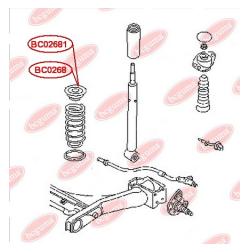

**APPLICABILITY:**

AUDI, SEAT, SKODA, VW

**BC02681**

**BC0269****TOP STRUT MOUNTING**[www.en.bcguma.ua/auto/BC0269](http://www.en.bcguma.ua/auto/BC0269)

Part Number:	BC0269
GTIN-13:	4823101806533
Number of other manufacturers (OEMs):	7E0412331
Weight, g:	555
Required amount:	2
Items in Package:	1
External diameter, mm:	150.0
Inner diameter, mm:	14.0
Thickness, mm:	50.0
Material:	Rubber / metal
That installation:	Front
Party settings:	Left / Right