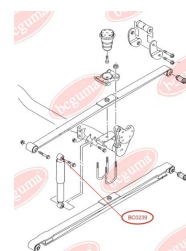

APPLICABILITY:

VW