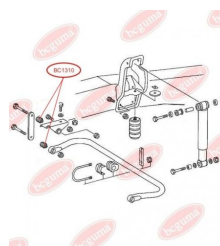

APPLICABILITY:

MERCEDES-BENZ