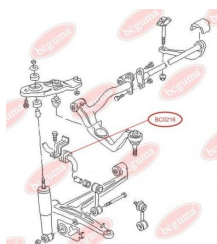

BC0215

MOUNTING, AXLE BEAM

www.en.bcguma.ua/auto/BC0215

Part Number:	BC0215
GTIN-13:	4823101800319
Number of other manufacturers (OEMs):	251501131A
Weight, g:	210
Required amount:	4
Items in Package:	1
External diameter, mm:	47.0
Inner diameter, mm:	12.0
Thickness, mm:	75.0
Material:	Rubber / metal
That installation:	Back
Party settings:	Left / Right

APPLICABILITY:

VW

STABILISER MOUNTING

www.en.bcguma.ua/auto/BC0216

Part Number:	BC0216
GTIN-13:	4823101800326
Number of other manufacturers (OEMs):	7D1411041; 701411041
Weight, g:	30
Required amount:	2
Items in Package:	1
External diameter, mm:	-
Inner diameter, mm:	22.5
Thickness, mm:	30.0
Material:	Rubber
That installation:	Front
Party settings:	Left / Right

APPLICABILITY:

VW

BC0216