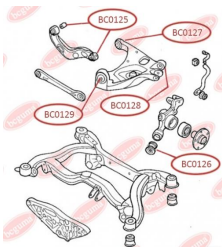

### APPLICABILITY:

AUDI, SAAB, SEAT, SKODA, VW

**BC0120**

**BC0123****CONTROL ARM-/TRAILING ARM BUSH**[www.en.bcguma.ua/auto/BC0123](http://www.en.bcguma.ua/auto/BC0123)

Part Number:	BC0123
GTIN-13:	4823101805772
Number of other manufacturers (OEMs):	8E0407181B; 8E0407181C; 8E0407181D
Weight, g:	182
Required amount:	2
Items in Package:	1
External diameter, mm:	40.5
Inner diameter, mm:	12.2
Thickness, mm:	37.0
Material:	Metal / Rubber
That installation:	Front
Party settings:	Left / Right

**APPLICABILITY:**

AUDI, SEAT, SKODA, VW

**CONTROL ARM-/TRAILING ARM BUSH**[www.en.bcguma.ua/auto/BC0125](http://www.en.bcguma.ua/auto/BC0125)

Part Number:	BC0125
GTIN-13:	4823101805871
Number of other manufacturers (OEMs):	8E0501541S; 8E0501541Q; 8E0501541J
Weight, g:	191
Required amount:	4
Items in Package:	1
External diameter, mm:	36.4
Inner diameter, mm:	12.2
Thickness, mm:	46.5
Material:	Metal / Rubber
That installation:	Back
Party settings:	Left / Right

**BC0125****APPLICABILITY:**

AUDI, SEAT

**BC0126****CONTROL ARM-/TRAILING ARM BUSH**

[www.en.bcguma.ua/auto/BC0126](http://www.en.bcguma.ua/auto/BC0126)

Part Number:	BC0126
GTIN-13:	4823101806137
Number of other manufacturers (OEMs):	8E0505311T; 8E0505312T; 8E0505311S; 8E0505312S; 8E0505203C; 8E0505203D; 8E0505311AC; 8E0505312AC
Weight, g:	250
Required amount:	2
Items in Package:	1
External diameter, mm:	43.8
Inner diameter, mm:	12.2
Thickness, mm:	60.0
Material:	Rubber / metal
That installation:	Back
Party settings:	Left / Right