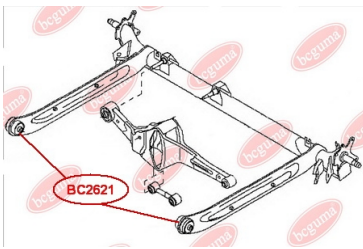

**APPLICABILITY:**

NISSAN

**BC2620**

**BC2621****HUB CARRIER BUSHING**[www.en.bcguma.ua/auto/BC2621](http://www.en.bcguma.ua/auto/BC2621)

Part Number:	BC2621
GTIN-13:	4823101805345
Number of other manufacturers (OEMs):	5504531U00; 550450M000; 550452J000
Weight, g:	295
Required amount:	2
Items in Package:	1
External diameter, mm:	60.2
Inner diameter, mm:	12.2
Thickness, mm:	60.0
Material:	Metal / Rubber
That installation:	Back
Party settings:	Left / Right