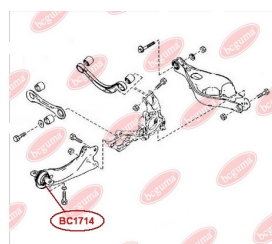

APPLICABILITY:

MAZDA

BC1714