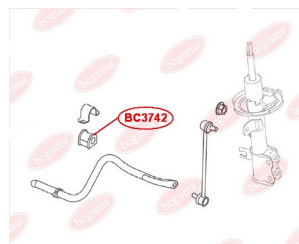

APPLICABILITY:

EMGRAND (GEELY)

BC3742