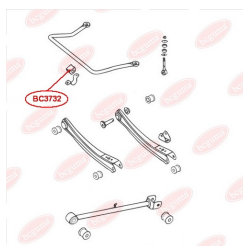

BC3732

ANTI-ROLL BAR BUSHING KIT

www.en.bcguma.ua/auto/BC3732

Part Number:	BC3732
GTIN-13:	4823101806496
Number of other manufacturers (OEMs):	2916121101
Weight, g:	22
Required amount:	2
Items in Package:	1
External diameter, mm:	30.0
Inner diameter, mm:	17.0
Thickness, mm:	28.0
Material:	Rubber
That installation:	Back
Party settings:	Left / Right

APPLICABILITY:

GEELY

ANTI-ROLL BAR BUSHING KIT

www.en.bcguma.ua/auto/BC3733

Part Number:	BC3733
GTIN-13:	4823101806502
Number of other manufacturers (OEMs):	1014001669
Weight, g:	31
Required amount:	2
Items in Package:	1
External diameter, mm:	31.0
Inner diameter, mm:	25.0
Thickness, mm:	39.0
Material:	Rubber
That installation:	Front
Party settings:	Left / Right

APPLICABILITY:

GEELY

BC3733