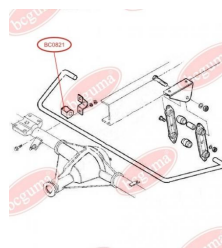

APPLICABILITY:

IVECO