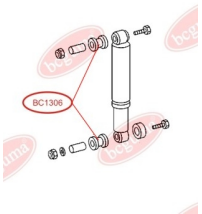

BC1306

BUSH, SHOCK ABSORBER

www.en.bcguma.ua/auto/BC1306

Part Number:	BC1306
GTIN-13:	4823101802344
Number of other manufacturers (OEMs):	A0003231544; A0003236985
Weight, g:	16
Required amount:	2
Items in Package:	1
External diameter, mm:	30.0
Inner diameter, mm:	12.0
Thickness, mm:	24.0
Material:	Rubber
That installation:	Front
Party settings:	Left / Right

APPLICABILITY:

MERCEDES-BENZ

RUBBER BUFFER, SUSPENSION

www.en.bcguma.ua/auto/BC1307

Part Number:	BC1307
GTIN-13:	4823101802351
Number of other manufacturers (OEMs):	A6013210062
Weight, g:	42
Required amount:	-
Items in Package:	1
External diameter, mm:	-
Inner diameter, mm:	-
Thickness, mm:	15.0
Material:	Rubber
That installation:	-
Party settings:	-

APPLICABILITY:

MERCEDES-BENZ

BC1307