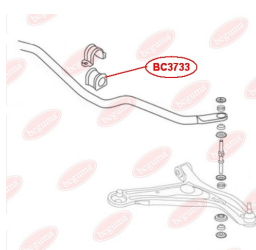

APPLICABILITY:

GEELY

BC3733