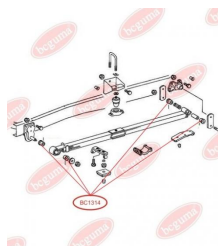

APPLICABILITY:

MERCEDES-BENZ

BC1314

BC1315**ANTI-ROLL BAR BUSHING KIT**www.en.bcguma.ua/auto/BC1315

Part Number:	BC1315
GTIN-13:	4823101802429
Number of other manufacturers (OEMs):	A6673200073
Weight, g:	74
Required amount:	2
Items in Package:	1
External diameter, mm:	32.5
Inner diameter, mm:	12.0
Thickness, mm:	36.0
Material:	Rubber / metal
That installation:	Back
Party settings:	Left / Right