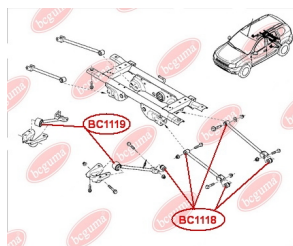

APPLICABILITY:

DACIA, RENAULT

BC1119