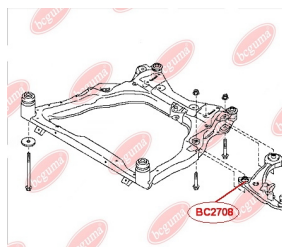

APPLICABILITY:

NISSAN, NISSAN (DONGFENG)