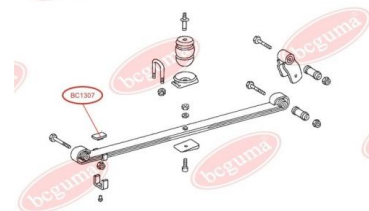

APPLICABILITY:

MERCEDES-BENZ

BC1307

BC1308**BUSHING, LEAF SPRING**

www.en.bcguma.ua/auto/BC1308

Part Number:	BC1308
GTIN-13:	4823101802368
Number of other manufacturers (OEMs):	A6703200344
Weight, g:	374
Required amount:	2
Items in Package:	1
External diameter, mm:	58.0
Inner diameter, mm:	36.0
Thickness, mm:	86.5
Material:	Rubber / metal
That installation:	Back
Party settings:	Behind