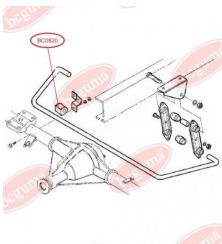

BC0820

STABILISER MOUNTING

www.en.bcguma.ua/auto/BC0820

Part Number:	BC0820
GTIN-13:	4823101801477
Number of other manufacturers (OEMs):	93802629
Weight, g:	36
Required amount:	-
Items in Package:	1
External diameter, mm:	34.0
Inner diameter, mm:	20.0
Thickness, mm:	40.0
Material:	Rubber
That installation:	Back
Party settings:	Left / Right

APPLICABILITY:

IVECO

STABILISER MOUNTING

www.en.bcguma.ua/auto/BC0821

Part Number:	BC0821
GTIN-13:	4823101801484
Number of other manufacturers (OEMs):	93801556
Weight, g:	33
Required amount:	-
Items in Package:	1
External diameter, mm:	34.0
Inner diameter, mm:	22.0
Thickness, mm:	40.0
Material:	Rubber
That installation:	Back
Party settings:	Left / Right

APPLICABILITY:

IVECO

BC0821