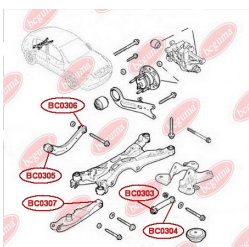

BC0307

CONTROL ARM-/TRAILING ARM BUSH

www.en.bcguma.ua/auto/BC0307

Part Number:	BC0307
GTIN-13:	4823101805215
Number of other manufacturers (OEMs):	0423001; 0423034; 13204109; 24417090
Weight, g:	182
Required amount:	2
Items in Package:	1
External diameter, mm:	35.7
Inner diameter, mm:	12.2
Thickness, mm:	62.0
Material:	Metal / Rubber
That installation:	Back
Party settings:	Left / Right

APPLICABILITY:

OPEL, VAUXHALL

CONTROL ARM-/TRAILING ARM BUSH

www.en.bcguma.ua/auto/BC0308

Part Number:	BC0308
GTIN-13:	4823101805178
Number of other manufacturers (OEMs):	423320; 0423320; 00423320; 24469643
Weight, g:	147
Required amount:	2
Items in Package:	1
External diameter, mm:	45.7
Inner diameter, mm:	12.0
Thickness, mm:	52.0
Material:	Metal / Rubber
That installation:	Back
Party settings:	Left / Right

APPLICABILITY:

CITROËN, FIAT, OPEL, SAAB, VAUXHALL

BC0308