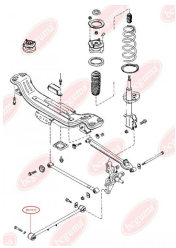

**APPLICABILITY:**

MAZDA

BC1610

TRACK CONTROL ARM BUSH

www.en.bcguma.ua/auto/BC1610

Part Number:	BC1610
GTIN-13:	4823101803624
Number of other manufacturers (OEMs):	GA5R28200; GA2A28200
Weight, g:	139
Required amount:	2
Items in Package:	1
External diameter, mm:	45.0
Inner diameter, mm:	12.0
Thickness, mm:	50.0
Material:	Rubber / metal
That installation:	Back
Party settings:	Left / Right