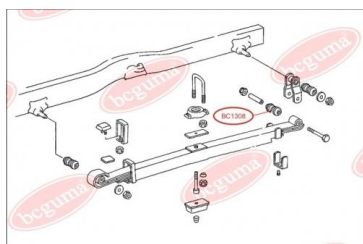

APPLICABILITY:

MERCEDES-BENZ

BC1307

BC1308**BUSHING, LEAF SPRING**

www.en.bcguma.ua/auto/BC1308

Part Number:	BC1308
GTIN-13:	4823101802368
Number of other manufacturers (OEMs):	A6703200344
Weight, g:	374
Required amount:	2
Items in Package:	1
External diameter, mm:	58.0
Inner diameter, mm:	36.0
Thickness, mm:	86.5
Material:	Rubber / metal
That installation:	Back
Party settings:	Behind