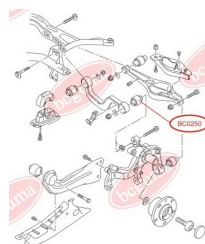

APPLICABILITY:

VW

**BC0248**

BC0249**CONTROL ARM-/TRAILING ARM BUSH**www.en.bcguma.ua/auto/BC0249

Part Number:	BC0249
GTIN-13:	4823101800616
Number of other manufacturers (OEMs):	1K0505311AB; 1K0505311AA; 1K0505171B; 1K0505171C; 1K0505173C; 1K0505371
Weight, g:	95
Required amount:	2
Items in Package:	1
External diameter, mm:	42.4
Inner diameter, mm:	12.0
Thickness, mm:	60.0
Material:	Rubber / metal
That installation:	Back
Party settings:	Left / Right

APPLICABILITY:

AUDI, SEAT, SKODA, VW

**CONTROL ARM-/TRAILING ARM BUSH**www.en.bcguma.ua/auto/BC0250

Part Number:	BC0250
GTIN-13:	4823101800623
Number of other manufacturers (OEMs):	5Q0505323C; 1K0505323N; 1K0505323H; 1K0505323G; 1K0505323D; 1K0505203A
Weight, g:	127
Required amount:	2
Items in Package:	1
External diameter, mm:	38.5
Inner diameter, mm:	14.0
Thickness, mm:	45.0
Material:	Rubber / metal
That installation:	Back
Party settings:	Left / Right

APPLICABILITY:

AUDI, SEAT, SKODA, VW

BC0250

BC0251**CONTROL ARM-/TRAILING ARM BUSH**

www.en.bcguma.ua/auto/BC0251

Part Number:	BC0251
GTIN-13:	4823101800630
Number of other manufacturers (OEMs):	5Q0505323C; 1K0505323N; 1K0505323H; 1K0505323G; 1K0505323D; 1K0505203A; 1K0505279A
Weight, g:	73
Required amount:	2
Items in Package:	1
External diameter, mm:	39.0
Inner diameter, mm:	12.0
Thickness, mm:	45.0
Material:	Rubber / metal
That installation:	Back Top
Party settings:	Left / Right