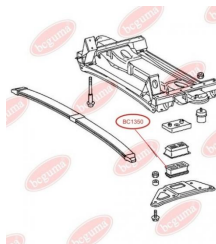

APPLICABILITY:

MERCEDES-BENZ

BC1350