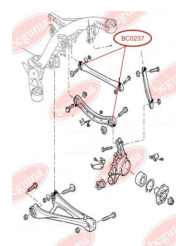

APPLICABILITY:

AUDI, PORSCHE, VW

BC0237