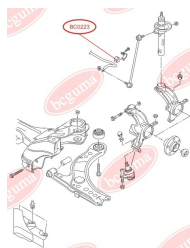

APPLICABILITY:

AUDI, SEAT, SKODA, VW