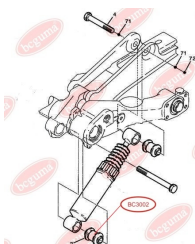

APPLICABILITY:

CITROËN, PEUGEOT

BC3003**BUSHING, SHOCK ABSORBER**www.en.bcguma.ua/auto/BC3003

Part Number:	BC3003
GTIN-13:	4823101804447
Number of other manufacturers (OEMs):	517111
Weight, g:	82
Required amount:	2
Items in Package:	1
External diameter, mm:	34.5
Inner diameter, mm:	16.0
Thickness, mm:	45.0
Material:	Rubber / metal
That installation:	Back
Party settings:	Left / Right