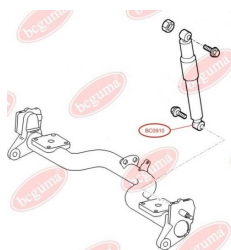

SHOCK ABSORBER BUSH

www.en.bcguma.ua/auto/BC0910

Part Number:	BC0910
GTIN-13:	4823101801682
Number of other manufacturers (OEMs):	51725173; 51713238; 51738251; 51738252; 51735982; 51770807; 51755353; 51906053; 51883458; 51879968; 51815192; 51858711; 51819223; 51810129; 51714758; 46821495; 46799280; 46820858; 46847763; 51714755; 46789873; 51755255
Weight, g:	37
Required amount:	2
Items in Package:	1
External diameter, mm:	41.5
Inner diameter, mm:	19.5
Thickness, mm:	38.5
Material:	Rubber
That installation:	Back
Party settings:	Left / Right