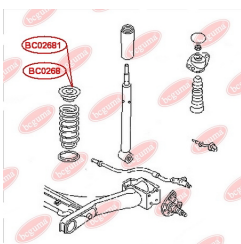

BC0268

RUBBER BUFFER, SUSPENSION

www.en.bcguma.ua/auto/BC0268

Part Number:	BC0268
GTIN-13:	4823101806175
Number of other manufacturers (OEMs):	1J0512149B
Weight, g:	90
Required amount:	2
Items in Package:	1
External diameter, mm:	75.0
Inner diameter, mm:	22.0
Thickness, mm:	37.0
Material:	Rubber / metal
That installation:	Back
Party settings:	Left / Right

APPLICABILITY:

AUDI, SEAT, SKODA, VW

RUBBER BUFFER, SUSPENSION, REINFORCED "BAD ROADS"

www.en.bcguma.ua/auto/BC02681

Part Number:	BC02681
GTIN-13:	4823101806182
Number of other manufacturers (OEMs):	1J0512149B
Weight, g:	129
Required amount:	2
Items in Package:	1
External diameter, mm:	76.0
Inner diameter, mm:	22.0
Thickness, mm:	47.0
Material:	Rubber / metal
That installation:	Back
Party settings:	Left / Right

APPLICABILITY:

AUDI, SEAT, SKODA, VW

BC02681