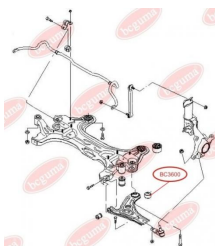

APPLICABILITY:

CHEVROLET, DAEWOO

BC3601