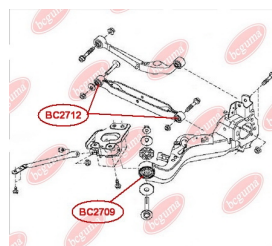

CONTROL ARM-/TRAILING ARM BUSH

www.en.bcguma.ua/auto/BC2712

Part Number:	BC2712
GTIN-13:	4823101805130
Number of other manufacturers (OEMs):	55110JD000; 55110JG000; 55111JD00A; 55111JG00A; 55110JE20A; 55111JE20A; 55110JD00A; 55045JY00C; 55110JG00B; 55111JG00B; 55110JE20B; 55111JE20B; 55110Y00A
Weight, g:	156
Required amount:	4
Items in Package:	1
External diameter, mm:	37.5
Inner diameter, mm:	14.0
Thickness, mm:	50.0
Material:	Metal / Rubber
That installation:	Back
Party settings:	Left / Right