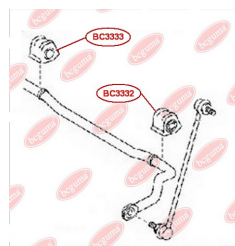

APPLICABILITY:

TOYOTA

BC3332