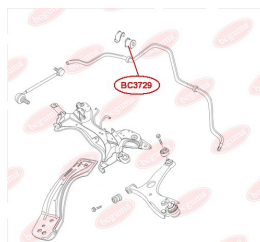

APPLICABILITY:

CHERY

BC3729