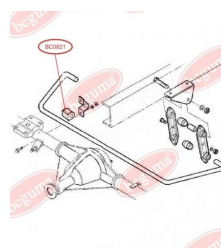

BC0820

STABILISER MOUNTING

www.en.bcguma.ua/auto/BC0820

Part Number:	BC0820
GTIN-13:	4823101801477
Number of other manufacturers (OEMs):	93802629
Weight, g:	36
Required amount:	-
Items in Package:	1
External diameter, mm:	34.0
Inner diameter, mm:	20.0
Thickness, mm:	40.0
Material:	Rubber
That installation:	Back
Party settings:	Left / Right

APPLICABILITY:

IVECO

STABILISER MOUNTING

www.en.bcguma.ua/auto/BC0821

Part Number:	BC0821
GTIN-13:	4823101801484
Number of other manufacturers (OEMs):	93801556
Weight, g:	33
Required amount:	-
Items in Package:	1
External diameter, mm:	34.0
Inner diameter, mm:	22.0
Thickness, mm:	40.0
Material:	Rubber
That installation:	Back
Party settings:	Left / Right

APPLICABILITY:

IVECO

BC0821