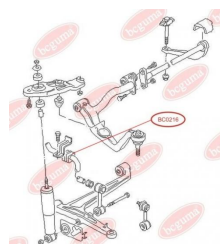

BC0215

MOUNTING, AXLE BEAM

www.en.bcguma.ua/auto/BC0215

Part Number:	BC0215
GTIN-13:	4823101800319
Number of other manufacturers (OEMs):	251501131A
Weight, g:	210
Required amount:	4
Items in Package:	1
External diameter, mm:	47.0
Inner diameter, mm:	12.0
Thickness, mm:	75.0
Material:	Rubber / metal
That installation:	Back
Party settings:	Left / Right

APPLICABILITY:

VW

STABILISER MOUNTING

www.en.bcguma.ua/auto/BC0216

Part Number:	BC0216
GTIN-13:	4823101800326
Number of other manufacturers (OEMs):	7D1411041; 701411041
Weight, g:	30
Required amount:	2
Items in Package:	1
External diameter, mm:	-
Inner diameter, mm:	22.5
Thickness, mm:	30.0
Material:	Rubber
That installation:	Front
Party settings:	Left / Right

APPLICABILITY:

VW

BC0216