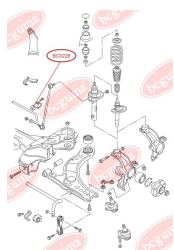

BC0228

STABILISER MOUNTING

www.en.bcguma.ua/auto/BC0228

Part Number:	BC0228
GTIN-13:	4823101800449
Number of other manufacturers (OEMs):	1J0411314P
Weight, g:	23
Required amount:	2
Items in Package:	1
External diameter, mm:	34.0
Inner diameter, mm:	20.0
Thickness, mm:	25.0
Material:	Rubber
That installation:	Front
Party settings:	Left / Right

APPLICABILITY:

AUDI, SEAT, SKODA, VW

STABILISER MOUNTING

www.en.bcguma.ua/auto/BC0229

Part Number:	BC0229
GTIN-13:	4823101800456
Number of other manufacturers (OEMs):	1J0411314T
Weight, g:	22
Required amount:	2
Items in Package:	1
External diameter, mm:	34.0
Inner diameter, mm:	21.0
Thickness, mm:	25.0
Material:	Rubber
That installation:	Front
Party settings:	Left / Right

APPLICABILITY:

AUDI, SEAT, SKODA, VW

BC0229