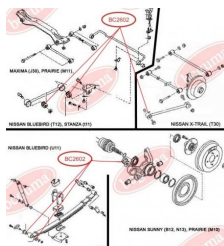

BC2602

CONTROL ARM-/TRAILING ARM BUSH

www.en.bcguma.ua/auto/BC2602

Part Number:	BC2602
GTIN-13:	4823101804249
Number of other manufacturers (OEMs):	5511163J10; 5511156J00; 5511090J10; 5511063J10; 55045D0101; 551108H505; 5511056J00; 5511190J10
Weight, g:	120
Required amount:	2
Items in Package:	1
External diameter, mm:	50.0
Inner diameter, mm:	12.0
Thickness, mm:	56.0
Material:	Rubber / metal
That installation:	Back
Party settings:	Left / Right

APPLICABILITY:

INFINITI, NISSAN, RENAULT TRUCKS

ANTI-ROLL BAR BUSHING KIT

www.en.bcguma.ua/auto/BC2603

Part Number:	BC2603
GTIN-13:	4823101804256
Number of other manufacturers (OEMs):	5624301E01
Weight, g:	155
Required amount:	2
Items in Package:	1
External diameter, mm:	51.0
Inner diameter, mm:	12.0
Thickness, mm:	60.0
Material:	Rubber / metal
That installation:	Back
Party settings:	Left / Right

APPLICABILITY:

NISSAN

BC2603