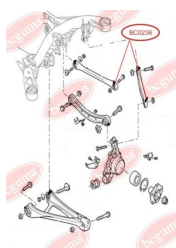

BC0236

CONTROL ARM-/TRAILING ARM BUSH, REAR

www.en.bcguma.ua/auto/BC0236

Part Number:	BC0236
GTIN-13:	4823101800524
Number of other manufacturers (OEMs):	7L0505398; 7L8501529A; 7L0501529C; 7L0501529D; 7L0505397
Weight, g:	243
Required amount:	2
Items in Package:	1
External diameter, mm:	44.3
Inner diameter, mm:	16.0
Thickness, mm:	45.0
Material:	Rubber / metal
That installation:	Back
Party settings:	Left / Right

APPLICABILITY:

AUDI, PORSCHE, VW