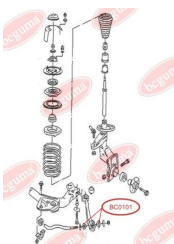

BC0101

CONTROL ARM-/TRAILING ARM BUSH

www.en.bcguma.ua/auto/BC0101

Part Number:	BC0101
GTIN-13:	4823101800029
Number of other manufacturers (OEMs):	4A0407181A
Weight, g:	97
Required amount:	4
Items in Package:	1
External diameter, mm:	54.0
Inner diameter, mm:	16.0
Thickness, mm:	24.0
Material:	Rubber / metal
That installation:	Front
Party settings:	Left / Right

APPLICABILITY:

AUDI

ROD ASSEMBLY BUSH

www.en.bcguma.ua/auto/BC0102

Part Number:	BC0102
GTIN-13:	4823101800036
Number of other manufacturers (OEMs):	4A0419802A; 4A0419801A
Weight, g:	52
Required amount:	2
Items in Package:	1
External diameter, mm:	29.0
Inner diameter, mm:	12.0
Thickness, mm:	28.0
Material:	Rubber / metal
That installation:	Front
Party settings:	Left / Right

APPLICABILITY:

AUDI

BC0102