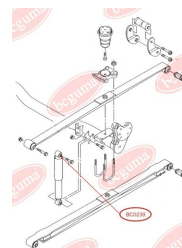

APPLICABILITY:

VW

BC0239

BC0240

MOUNTING, MANUAL TRANSMISSION

www.en.bcguma.ua/auto/BC0240

Part Number:	BC0240
GTIN-13:	4823101800562
Number of other manufacturers (OEMs):	701399207B
Weight, g:	306
Required amount:	1
Items in Package:	1
External diameter, mm:	64.0
Inner diameter, mm:	16.0
Thickness, mm:	90.0
Material:	Polyamide / rubber / metal
That installation:	Back Front
Party settings:	-