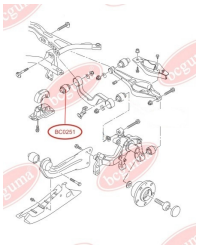

APPLICABILITY:

VW

**BC0248**

BC0249**CONTROL ARM-/TRAILING ARM BUSH**www.en.bcguma.ua/auto/BC0249

Part Number:	BC0249
GTIN-13:	4823101800616
Number of other manufacturers (OEMs):	1K0505311AB; 1K0505311AA; 1K0505171B; 1K0505171C; 1K0505173C; 1K0505371
Weight, g:	95
Required amount:	2
Items in Package:	1
External diameter, mm:	42.4
Inner diameter, mm:	12.0
Thickness, mm:	60.0
Material:	Rubber / metal
That installation:	Back
Party settings:	Left / Right

APPLICABILITY:

AUDI, SEAT, SKODA, VW

**CONTROL ARM-/TRAILING ARM BUSH**www.en.bcguma.ua/auto/BC0250

Part Number:	BC0250
GTIN-13:	4823101800623
Number of other manufacturers (OEMs):	5Q0505323C; 1K0505323N; 1K0505323H; 1K0505323G; 1K0505323D; 1K0505203A
Weight, g:	127
Required amount:	2
Items in Package:	1
External diameter, mm:	38.5
Inner diameter, mm:	14.0
Thickness, mm:	45.0
Material:	Rubber / metal
That installation:	Back
Party settings:	Left / Right

APPLICABILITY:

AUDI, SEAT, SKODA, VW

BC0250

BC0251**CONTROL ARM-/TRAILING ARM BUSH**

www.en.bcguma.ua/auto/BC0251

Part Number:	BC0251
GTIN-13:	4823101800630
Number of other manufacturers (OEMs):	5Q0505323C; 1K0505323N; 1K0505323H; 1K0505323G; 1K0505323D; 1K0505203A; 1K0505279A
Weight, g:	73
Required amount:	2
Items in Package:	1
External diameter, mm:	39.0
Inner diameter, mm:	12.0
Thickness, mm:	45.0
Material:	Rubber / metal
That installation:	Back Top
Party settings:	Left / Right