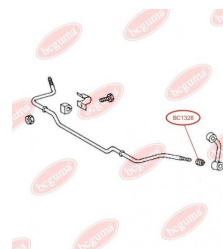

APPLICABILITY:

MERCEDES-BENZ, VW

BC1328