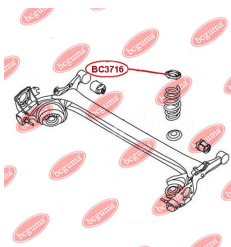

APPLICABILITY:

GEELY

BC3716