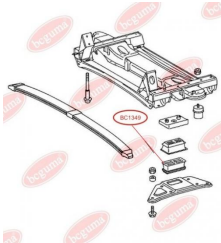

BC1349

RUBBER BUFFER, SUSPENSION

www.en.bcguma.ua/auto/BC1349

Part Number:	BC1349
GTIN-13:	4823101802788
Number of other manufacturers (OEMs):	A9013222119
Weight, g:	128
Required amount:	2
Items in Package:	1
External diameter, mm:	-
Inner diameter, mm:	-
Thickness, mm:	35.0
Material:	Rubber
That installation:	Front
Party settings:	Left / Right