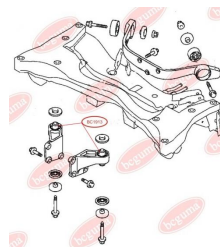

APPLICABILITY:

MITSUBISHI

BC1913

BC1914**ANTI-ROLL BAR BUSHING KIT**www.en.bcguma.ua/auto/BC1914

Part Number:	BC1914
GTIN-13:	4823101804041
Number of other manufacturers (OEMs):	MN100250
Weight, g:	34
Required amount:	2
Items in Package:	1
External diameter, mm:	-
Inner diameter, mm:	26.0
Thickness, mm:	36.0
Material:	Rubber
That installation:	Front
Party settings:	Left / Right