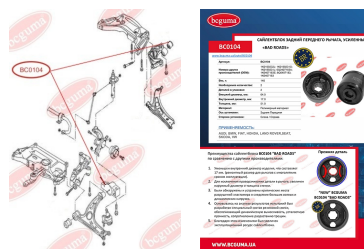

APPLICABILITY:

AUDI, VW

CONTROL ARM BUSHING - FRONT, REINFORCED, "BAD ROADS"www.en.bcguma.ua/auto/BC0104

Part Number:	BC0104
GTIN-13:	4823101800050
Number of other manufacturers (OEMs):	1K0199232J; 1K0199231G; 1K0199231J; 6Q0407183A; 1K0407183E; 6Q0407183; 1K0407183
Weight, g:	140
Required amount:	2
Items in Package:	1
External diameter, mm:	63.5
Inner diameter, mm:	17.5
Thickness, mm:	50.8
Material:	Polymeric material
That installation:	Back Front
Party settings:	Left / Right

APPLICABILITY:

AUDI, SEAT, SKODA, VW

BC0104

BC0105**BEARING RING, LOWER BUSHING**www.en.bcguma.ua/auto/BC0105

Part Number:	BC0105
GTIN-13:	4823101800067
Number of other manufacturers (OEMs):	811512333A
Weight, g:	42
Required amount:	2
Items in Package:	1
External diameter, mm:	48.0
Inner diameter, mm:	10.0
Thickness, mm:	32.0
Material:	Rubber
That installation:	Back
Party settings:	Left / Right