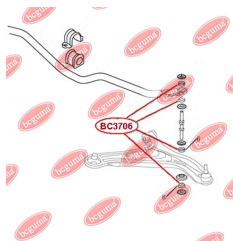

BC3705

CONTROL ARM-/TRAILING ARM BUSH

www.en.bcguma.ua/auto/BC3705

Part Number:	BC3705
GTIN-13:	4823101805291
Number of other manufacturers (OEMs):	T112909080
Weight, g:	288
Required amount:	2
Items in Package:	1
External diameter, mm:	60.5
Inner diameter, mm:	14.2
Thickness, mm:	60.0
Material:	Metal / Rubber
That installation:	Front
Party settings:	Left / Right

APPLICABILITY:

CHERY, TOYOTA

LINK STABILIZER BUSH

www.en.bcguma.ua/auto/BC3706

Part Number:	BC3706
GTIN-13:	4823101806342
Number of other manufacturers (OEMs):	1014001672
Weight, g:	5
Required amount:	8
Items in Package:	1
External diameter, mm:	25.0
Inner diameter, mm:	9.0
Thickness, mm:	12.0
Material:	Rubber
That installation:	Front
Party settings:	Left / Right

APPLICABILITY:

GEELY

BC3706