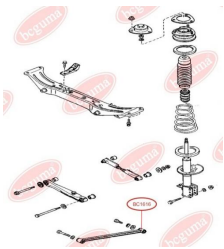

BC1616

TRACK CONTROL ARM BUSH

www.en.bcguma.ua/auto/BC1616

Part Number:	BC1616
GTIN-13:	4823101803686
Number of other manufacturers (OEMs):	G11628300B; GE6028200
Weight, g:	107
Required amount:	2
Items in Package:	1
External diameter, mm:	41.5
Inner diameter, mm:	16.0
Thickness, mm:	50.0
Material:	Rubber / metal
That installation:	Back
Party settings:	Left / Right

APPLICABILITY:

MAZDA

TRACK CONTROL ARM BUSH

www.en.bcguma.ua/auto/BC1617

Part Number:	BC1617
GTIN-13:	4823101803693
Number of other manufacturers (OEMs):	B45528200A; B45528200B
Weight, g:	87
Required amount:	2
Items in Package:	1
External diameter, mm:	41.5
Inner diameter, mm:	20.0
Thickness, mm:	50.0
Material:	Rubber / metal
That installation:	Back
Party settings:	Left / Right

APPLICABILITY:

MAZDA

BC1617