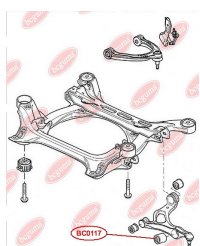

APPLICABILITY:

AUDI, VW

BC0114

BC0115**CONTROL ARM-/TRAILING ARM BUSH**www.en.bcguma.ua/auto/BC0115

Part Number:	BC0115
GTIN-13:	4823101800166
Number of other manufacturers (OEMs):	1K0505541B; 1K0505541C; 1K0505541D; 5Q0505541A
Weight, g:	178
Required amount:	2
Items in Package:	1
External diameter, mm:	61.0
Inner diameter, mm:	12.0
Thickness, mm:	64.0
Material:	Rubber / metal
That installation:	Back
Party settings:	Left / Right

APPLICABILITY:

AUDI, SEAT, SKODA, VW

BC0116**CONTROL ARM-/TRAILING ARM BUSH**www.en.bcguma.ua/auto/BC0116

Part Number:	BC0116
GTIN-13:	4823101805161
Number of other manufacturers (OEMs):	7L0407077; 95534102700; 95534102701; 95534102702
Weight, g:	160
Required amount:	4
Items in Package:	1
External diameter, mm:	40.5
Inner diameter, mm:	10.0
Thickness, mm:	43.0
Material:	Metal / Rubber
That installation:	Front
Party settings:	Left / Right

**APPLICABILITY:**

AUDI, PORSCHE, VW

BC0117**CONTROL ARM-/TRAILING ARM BUSH**www.en.bcguma.ua/auto/BC0117

Part Number:	BC0117
GTIN-13:	4823101805642
Number of other manufacturers (OEMs):	7L0412333A; 95534324301
Weight, g:	312
Required amount:	2
Items in Package:	1
External diameter, mm:	46.5
Inner diameter, mm:	14.2
Thickness, mm:	74.0
Material:	Metal / Rubber
That installation:	Front
Party settings:	Left / Right