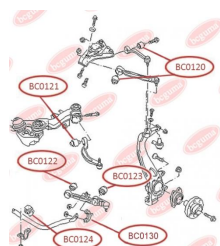

APPLICABILITY:

AUDI, SEAT, SKODA, VW

BC0116**CONTROL ARM-/TRAILING ARM BUSH**www.en.bcguma.ua/auto/BC0116

Part Number:	BC0116
GTIN-13:	4823101805161
Number of other manufacturers (OEMs):	7L0407077; 95534102700; 95534102701; 95534102702
Weight, g:	160
Required amount:	4
Items in Package:	1
External diameter, mm:	40.5
Inner diameter, mm:	10.0
Thickness, mm:	43.0
Material:	Metal / Rubber
That installation:	Front
Party settings:	Left / Right

**APPLICABILITY:**

AUDI, PORSCHE, VW

BC0117**CONTROL ARM-/TRAILING ARM BUSH**www.en.bcguma.ua/auto/BC0117

Part Number:	BC0117
GTIN-13:	4823101805642
Number of other manufacturers (OEMs):	7L0412333A; 95534324301
Weight, g:	312
Required amount:	2
Items in Package:	1
External diameter, mm:	46.5
Inner diameter, mm:	14.2
Thickness, mm:	74.0
Material:	Metal / Rubber
That installation:	Front
Party settings:	Left / Right

APPLICABILITY:

AUDI, PORSCHE, VW

CONTROL ARM-/TRAILING ARM BUSH, REINFORCED "BAD ROADS"www.en.bcguma.ua/auto/BC0120

Part Number:	BC0120
GTIN-13:	4823101805864
Number of other manufacturers (OEMs):	4B0407515; 4D0407515C
Weight, g:	151
Required amount:	4
Items in Package:	1
External diameter, mm:	46.5
Inner diameter, mm:	10.0
Thickness, mm:	40.0
Material:	Metal / Rubber
That installation:	Front
Party settings:	Left / Right

APPLICABILITY:

AUDI, SAAB, SEAT, SKODA, VW

BC0120

BC0123**CONTROL ARM-/TRAILING ARM BUSH**www.en.bcguma.ua/auto/BC0123

Part Number:	BC0123
GTIN-13:	4823101805772
Number of other manufacturers (OEMs):	8E0407181B; 8E0407181C; 8E0407181D
Weight, g:	182
Required amount:	2
Items in Package:	1
External diameter, mm:	40.5
Inner diameter, mm:	12.2
Thickness, mm:	37.0
Material:	Metal / Rubber
That installation:	Front
Party settings:	Left / Right