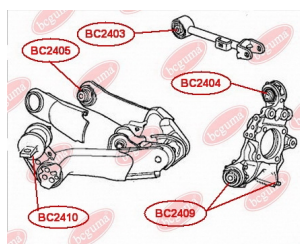

CONTROL ARM-/TRAILING ARM BUSH

www.en.bcguma.ua/auto/BC2410

Part Number:	BC2410
GTIN-13:	4823101806274
Number of other manufacturers (OEMs):	52370SWAA01; 52371SWAA01
Weight, g:	850
Required amount:	2
Items in Package:	1
External diameter, mm:	55.5
Inner diameter, mm:	14.2
Thickness, mm:	72.2
Material:	Metal / Rubber
That installation:	Back
Party settings:	Left / Right

BC2410