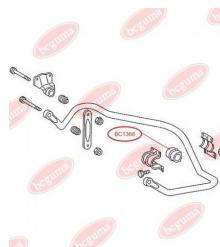

APPLICABILITY:

MERCEDES-BENZ