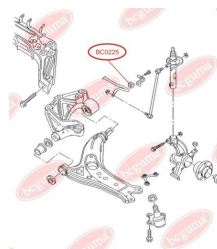

APPLICABILITY:

AUDI, SEAT, SKODA, VW

STABILISER MOUNTINGwww.en.bcguma.ua/auto/BC0225

Part Number:	BC0225
GTIN-13:	4823101800418
Number of other manufacturers (OEMs):	8Z0411314B
Weight, g:	27
Required amount:	2
Items in Package:	1
External diameter, mm:	33.0
Inner diameter, mm:	20.8
Thickness, mm:	36.0
Material:	Rubber
That installation:	Front
Party settings:	Left / Right

APPLICABILITY:

AUDI, SEAT, SKODA, VW

BC0225

BC0226**STABILISER MOUNTING**www.en.bcguma.ua/auto/BC0226

Part Number:	BC0226
GTIN-13:	4823101800425
Number of other manufacturers (OEMs):	1J0411314AC; 1J0411314B; 1J0411314S
Weight, g:	25
Required amount:	2
Items in Package:	1
External diameter, mm:	34.0
Inner diameter, mm:	17.0
Thickness, mm:	25.0
Material:	Rubber
That installation:	Front
Party settings:	Left / Right