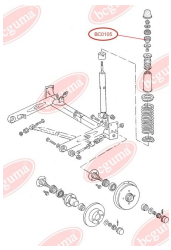

APPLICABILITY:

AUDI

**BC0102**

BC0103**ROD ASSEMBLY BUSH**www.en.bcguma.ua/auto/BC0103

Part Number:	BC0103
GTIN-13:	4823101800043
Number of other manufacturers (OEMs):	811419801C; 893419802; 811419801E
Weight, g:	30
Required amount:	2
Items in Package:	1
External diameter, mm:	24.5
Inner diameter, mm:	10.0
Thickness, mm:	26.0
Material:	Rubber / metal
That installation:	Front
Party settings:	Left / Right

APPLICABILITY:

AUDI, VW

CONTROL ARM BUSHING - FRONT, REINFORCED, "BAD ROADS"www.en.bcguma.ua/auto/BC0104

Part Number:	BC0104
GTIN-13:	4823101800050
Number of other manufacturers (OEMs):	1K0199232J; 1K0199231G; 1K0199231J; 6Q0407183A; 1K0407183E; 6Q0407183; 1K0407183
Weight, g:	140
Required amount:	2
Items in Package:	1
External diameter, mm:	63.5
Inner diameter, mm:	17.5
Thickness, mm:	50.8
Material:	Polymeric material
That installation:	Back Front
Party settings:	Left / Right

APPLICABILITY:

AUDI, SEAT, SKODA, VW

BC0104

BC0105**BEARING RING, LOWER BUSHING**www.en.bcguma.ua/auto/BC0105

Part Number:	BC0105
GTIN-13:	4823101800067
Number of other manufacturers (OEMs):	811512333A
Weight, g:	42
Required amount:	2
Items in Package:	1
External diameter, mm:	48.0
Inner diameter, mm:	10.0
Thickness, mm:	32.0
Material:	Rubber
That installation:	Back
Party settings:	Left / Right

**APPLICABILITY:**

AUDI

BEARING RING, UPPER BUSHINGwww.en.bcguma.ua/auto/BC0106

Part Number:	BC0106
GTIN-13:	4823101800074
Number of other manufacturers (OEMs):	811512335A
Weight, g:	33
Required amount:	2
Items in Package:	1
External diameter, mm:	48.0
Inner diameter, mm:	10.0
Thickness, mm:	21.0
Material:	Rubber
That installation:	Back
Party settings:	Left / Right