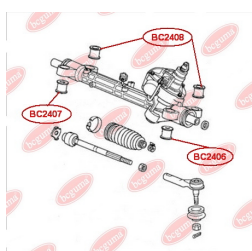

BC2407

MOUNTING, STEERING GEAR

www.en.bcguma.ua/auto/BC2407

Part Number:	BC2407
GTIN-13:	4823101805468
Number of other manufacturers (OEMs):	53685SWCG01
Weight, g:	91
Required amount:	1
Items in Package:	1
External diameter, mm:	34.6
Inner diameter, mm:	12.3
Thickness, mm:	29.0
Material:	Metal / Rubber
That installation:	Front
Party settings:	Right

APPLICABILITY:

HONDA

MOUNTING BUSHING STEERING GEAR

www.en.bcguma.ua/auto/BC2408

Part Number:	BC2408
GTIN-13:	4823101805123
Number of other manufacturers (OEMs):	53686SWCG01
Weight, g:	71
Required amount:	2
Items in Package:	1
External diameter, mm:	34.0
Inner diameter, mm:	16.0
Thickness, mm:	29.0
Material:	Rubber / metal
That installation:	Front
Party settings:	Left / Right

APPLICABILITY:

HONDA

BC2408