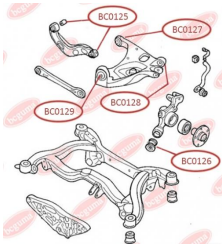

APPLICABILITY:

AUDI, SAAB, SEAT, SKODA, VW

BC0120

BC0123**CONTROL ARM-/TRAILING ARM BUSH**www.en.bcguma.ua/auto/BC0123

Part Number:	BC0123
GTIN-13:	4823101805772
Number of other manufacturers (OEMs):	8E0407181B; 8E0407181C; 8E0407181D
Weight, g:	182
Required amount:	2
Items in Package:	1
External diameter, mm:	40.5
Inner diameter, mm:	12.2
Thickness, mm:	37.0
Material:	Metal / Rubber
That installation:	Front
Party settings:	Left / Right

**APPLICABILITY:**

AUDI, SEAT, SKODA, VW

CONTROL ARM-/TRAILING ARM BUSHwww.en.bcguma.ua/auto/BC0125

Part Number:	BC0125
GTIN-13:	4823101805871
Number of other manufacturers (OEMs):	8E0501541S; 8E0501541Q; 8E0501541J
Weight, g:	191
Required amount:	4
Items in Package:	1
External diameter, mm:	36.4
Inner diameter, mm:	12.2
Thickness, mm:	46.5
Material:	Metal / Rubber
That installation:	Back
Party settings:	Left / Right

APPLICABILITY:

AUDI, SEAT

BC0125

BC0126**CONTROL ARM-/TRAILING ARM BUSH**

www.en.bcguma.ua/auto/BC0126

Part Number:	BC0126
GTIN-13:	4823101806137
Number of other manufacturers (OEMs):	8E0505311T; 8E0505312T; 8E0505311S; 8E0505312S; 8E0505203C; 8E0505203D; 8E0505311AC; 8E0505312AC
Weight, g:	250
Required amount:	2
Items in Package:	1
External diameter, mm:	43.8
Inner diameter, mm:	12.2
Thickness, mm:	60.0
Material:	Rubber / metal
That installation:	Back
Party settings:	Left / Right

APPLICABILITY:

AUDI, SEAT

CONTROL ARM-/TRAILING ARM BUSH

www.en.bcguma.ua/auto/BC0127

Part Number:	BC0127
GTIN-13:	4823101806526
Number of other manufacturers (OEMs):	8E0505171J; 8E0505311T; 8E0505311S; 8E0505312S; 8E0505311AC; 8E0505312AC; 8E0505312T
Weight, g:	236
Required amount:	2
Items in Package:	1
External diameter, mm:	47.0
Inner diameter, mm:	12.0
Thickness, mm:	50.0
Material:	Rubber / metal
That installation:	Back
Party settings:	Left / Right