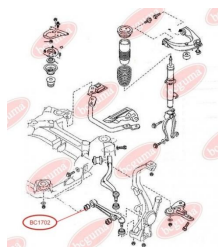

APPLICABILITY:

MAZDA, VW

BC1702