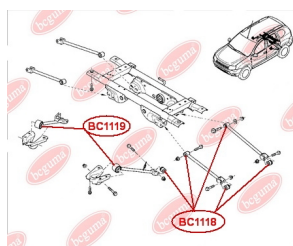

APPLICABILITY:

DACIA, RENAULT

BC1119