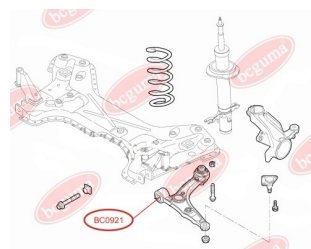

CONTROL ARM-/TRAILING ARM BUSH

www.en.bcguma.ua/auto/BC0921

Part Number:	BC0921
GTIN-13:	4823101801804
Number of other manufacturers (OEMs):	1352225080; 3521P2S1; 3521P1S1; 3521P2; 3521P1; 3520S1S1; 3520S0S1; 3520S1; 3520S0; 1352228080; 50705198; 1352226080; 3520S0; 3520S1; 3521P1; 3521P2; 1352227080
Weight, g:	265
Required amount:	2
Items in Package:	1
External diameter, mm:	60.0
Inner diameter, mm:	19.0
Thickness, mm:	65.0
Material:	Rubber / metal
That installation:	Front
Party settings:	Left / Right

BC0921