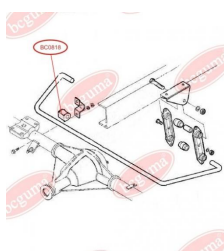

APPLICABILITY:

IVECO

BC0817

BC0818**STABILISER MOUNTING**www.en.bcguma.ua/auto/BC0818

Part Number:	BC0818
GTIN-13:	4823101801453
Number of other manufacturers (OEMs):	93803961
Weight, g:	42
Required amount:	-
Items in Package:	1
External diameter, mm:	34.0
Inner diameter, mm:	16.0
Thickness, mm:	40.0
Material:	Rubber
That installation:	Back
Party settings:	Left / Right