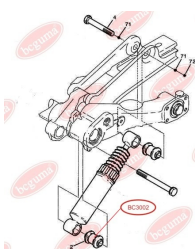

APPLICABILITY:

CITROËN, PEUGEOT

BC3003**BUSHING, SHOCK ABSORBER**www.en.bcguma.ua/auto/BC3003

Part Number:	BC3003
GTIN-13:	4823101804447
Number of other manufacturers (OEMs):	517111
Weight, g:	82
Required amount:	2
Items in Package:	1
External diameter, mm:	34.5
Inner diameter, mm:	16.0
Thickness, mm:	45.0
Material:	Rubber / metal
That installation:	Back
Party settings:	Left / Right