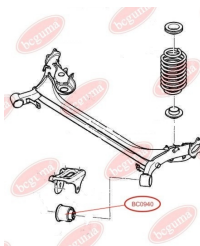

APPLICABILITY:

CITROËN, PEUGEOT

BC0940