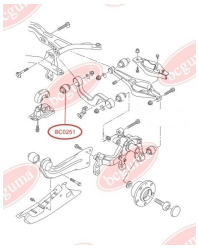

APPLICABILITY:

VW

BC0248

BC0249**CONTROL ARM-/TRAILING ARM BUSH**www.en.bcguma.ua/auto/BC0249

Part Number:	BC0249
GTIN-13:	4823101800616
Number of other manufacturers (OEMs):	1K0505311AB; 1K0505311AA; 1K0505171B; 1K0505171C; 1K0505173C; 1K0505371
Weight, g:	95
Required amount:	2
Items in Package:	1
External diameter, mm:	42.4
Inner diameter, mm:	12.0
Thickness, mm:	60.0
Material:	Rubber / metal
That installation:	Back
Party settings:	Left / Right

APPLICABILITY:

AUDI, SEAT, SKODA, VW

**CONTROL ARM-/TRAILING ARM BUSH**www.en.bcguma.ua/auto/BC0250

Part Number:	BC0250
GTIN-13:	4823101800623
Number of other manufacturers (OEMs):	5Q0505323C; 1K0505323N; 1K0505323H; 1K0505323G; 1K0505323D; 1K0505203A
Weight, g:	127
Required amount:	2
Items in Package:	1
External diameter, mm:	38.5
Inner diameter, mm:	14.0
Thickness, mm:	45.0
Material:	Rubber / metal
That installation:	Back
Party settings:	Left / Right

APPLICABILITY:

AUDI, SEAT, SKODA, VW

BC0250

BC0251**CONTROL ARM-/TRAILING ARM BUSH**

www.en.bcguma.ua/auto/BC0251

Part Number:	BC0251
GTIN-13:	4823101800630
Number of other manufacturers (OEMs):	5Q0505323C; 1K0505323N; 1K0505323H; 1K0505323G; 1K0505323D; 1K0505203A; 1K0505279A
Weight, g:	73
Required amount:	2
Items in Package:	1
External diameter, mm:	39.0
Inner diameter, mm:	12.0
Thickness, mm:	45.0
Material:	Rubber / metal
That installation:	Back Top
Party settings:	Left / Right