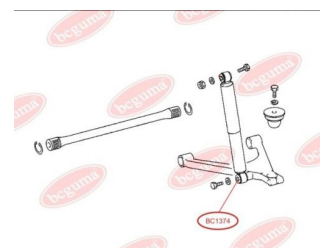

APPLICABILITY:

MERCEDES-BENZ

BC1374