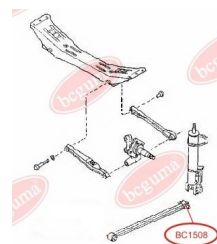

APPLICABILITY:

MAZDA