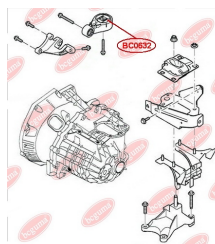

BC0631

BUSHING, LEAF SPRING

www.en.bcguma.ua/auto/BC0631

Part Number:	BC0631
GTIN-13:	4823101801279
Number of other manufacturers (OEMs):	4531471; YC155776AC
Weight, g:	165
Required amount:	2
Items in Package:	1
External diameter, mm:	37.0
Inner diameter, mm:	14.0
Thickness, mm:	80.0
Material:	Rubber / metal
That installation:	Back
Party settings:	Left / Right

APPLICABILITY:

FORD

ENGINE MOUNTING (MANUAL TRANSMISSION)

www.en.bcguma.ua/auto/BC0632

Part Number:	BC0632
GTIN-13:	4823101801286
Number of other manufacturers (OEMs):	1070177; 1102416; 5062530; 5208219; 98AB6P082MB; 9T166P082BB
Weight, g:	153
Required amount:	1
Items in Package:	1
External diameter, mm:	70.0
Inner diameter, mm:	10.0
Thickness, mm:	42.0
Material:	Polymer/Rubber/Metal
That installation:	Front axle
Party settings:	Behind

APPLICABILITY:

FORD

BC0632