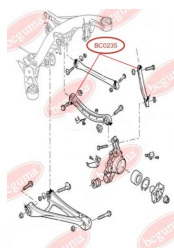

APPLICABILITY:

VW

CONTROL ARM-/TRAILING ARM BUSH

www.en.bcguma.ua/auto/BC0235

Part Number:	BC0235
GTIN-13:	4823101800517
Number of other manufacturers (OEMs):	7L0505397; 7L0505398
Weight, g:	100
Required amount:	2
Items in Package:	1
External diameter, mm:	44.3
Inner diameter, mm:	12.3
Thickness, mm:	40.0
Material:	Rubber / metal
That installation:	Back
Party settings:	Left / Right

APPLICABILITY:

AUDI, PORSCHE, VW

BC0235

BC0236**CONTROL ARM-/TRAILING ARM BUSH, REAR**www.en.bcguma.ua/auto/BC0236

Part Number:	BC0236
GTIN-13:	4823101800524
Number of other manufacturers (OEMs):	7L0505398; 7L8501529A; 7L0501529C; 7L0501529D; 7L0505397
Weight, g:	243
Required amount:	2
Items in Package:	1
External diameter, mm:	44.3
Inner diameter, mm:	16.0
Thickness, mm:	45.0
Material:	Rubber / metal
That installation:	Back
Party settings:	Left / Right