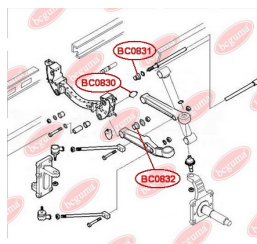

APPLICABILITY:

IVECO