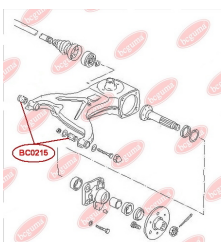

BC0215

MOUNTING, AXLE BEAM

www.en.bcguma.ua/auto/BC0215

Part Number:	BC0215
GTIN-13:	4823101800319
Number of other manufacturers (OEMs):	251501131A
Weight, g:	210
Required amount:	4
Items in Package:	1
External diameter, mm:	47.0
Inner diameter, mm:	12.0
Thickness, mm:	75.0
Material:	Rubber / metal
That installation:	Back
Party settings:	Left / Right

APPLICABILITY:

VW

STABILISER MOUNTING

www.en.bcguma.ua/auto/BC0216

Part Number:	BC0216
GTIN-13:	4823101800326
Number of other manufacturers (OEMs):	7D1411041; 701411041
Weight, g:	30
Required amount:	2
Items in Package:	1
External diameter, mm:	-
Inner diameter, mm:	22.5
Thickness, mm:	30.0
Material:	Rubber
That installation:	Front
Party settings:	Left / Right

APPLICABILITY:

VW

BC0216