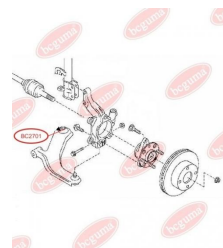

APPLICABILITY:

NISSAN

BC2701