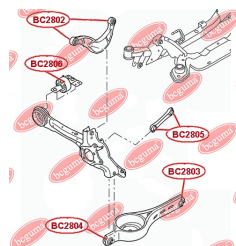

BC2802

CONTROL ARM-/TRAILING ARM BUSH

www.en.bcguma.ua/auto/BC2802

Part Number:	BC2802
GTIN-13:	4823101806205
Number of other manufacturers (OEMs):	6G915500BAA; 6G915500XAA; 6G915500MAD; 6G915500NAD; 6G915500AAC; 30748343; 1387629; 1509830; 1509831; 1457609
Weight, g:	111
Required amount:	4
Items in Package:	1
External diameter, mm:	36.2
Inner diameter, mm:	12.3
Thickness, mm:	35.0
Material:	Metal / Rubber
That installation:	Back
Party settings:	Left / Right

APPLICABILITY:

BMW, FORD, MAZDA, TOYOTA, VOLVO

CONTROL ARM-/TRAILING ARM BUSH

www.en.bcguma.ua/auto/BC2803

Part Number:	BC2803
GTIN-13:	4823101806335
Number of other manufacturers (OEMs):	6G915K652XAE; 1469125; 30760324
Weight, g:	246
Required amount:	2
Items in Package:	1
External diameter, mm:	38.0
Inner diameter, mm:	12.0
Thickness, mm:	55.0
Material:	Rubber / metal
That installation:	Back
Party settings:	Left / Right

APPLICABILITY:

FORD, VOLVO

BC2803