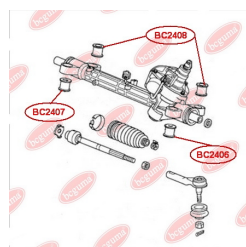

APPLICABILITY:

HONDA

BC2406