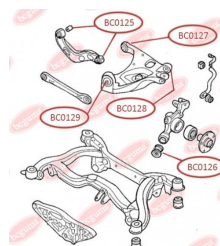

APPLICABILITY:

AUDI, SEAT

BC0125

BC0126**CONTROL ARM-/TRAILING ARM BUSH**

www.en.bcguma.ua/auto/BC0126

Part Number:	BC0126
GTIN-13:	4823101806137
Number of other manufacturers (OEMs):	8E0505311T; 8E0505312T; 8E0505311S; 8E0505312S; 8E0505203C; 8E0505203D; 8E0505311AC; 8E0505312AC
Weight, g:	250
Required amount:	2
Items in Package:	1
External diameter, mm:	43.8
Inner diameter, mm:	12.2
Thickness, mm:	60.0
Material:	Rubber / metal
That installation:	Back
Party settings:	Left / Right

APPLICABILITY:

AUDI, SEAT

CONTROL ARM-/TRAILING ARM BUSH

www.en.bcguma.ua/auto/BC0127

Part Number:	BC0127
GTIN-13:	4823101806526
Number of other manufacturers (OEMs):	8E0505171J; 8E0505311T; 8E0505311S; 8E0505312S; 8E0505311AC; 8E0505312AC; 8E0505312T
Weight, g:	236
Required amount:	2
Items in Package:	1
External diameter, mm:	47.0
Inner diameter, mm:	12.0
Thickness, mm:	50.0
Material:	Rubber / metal
That installation:	Back
Party settings:	Left / Right

APPLICABILITY:

AUDI

BC0127

BC0129**CONTROL ARM-/TRAILING ARM BUSH**www.en.bcguma.ua/auto/BC0129

Part Number:	BC0129
GTIN-13:	4823101806236
Number of other manufacturers (OEMs):	8E0505185N; 8E0505312S; 8E0505311S; 8E0505311T; 8E0505312T; 8E0505311AC; 8E0505312AC
Weight, g:	219
Required amount:	4
Items in Package:	1
External diameter, mm:	46.6
Inner diameter, mm:	12.2
Thickness, mm:	40.0
Material:	Rubber / metal
That installation:	Back
Party settings:	Left / Right

**APPLICABILITY:**

AUDI, SEAT

ANTHER OF BALL JOINTwww.en.bcguma.ua/auto/BC0131

Part Number:	BC0131
GTIN-13:	4823101805949
Number of other manufacturers (OEMs):	357407365
Weight, g:	9
Required amount:	2
Items in Package:	1
External diameter, mm:	35.0
Inner diameter, mm:	16.0
Thickness, mm:	25.0
Material:	Rubber
That installation:	Front
Party settings:	Left / Right