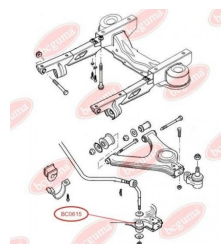

APPLICABILITY:

FORD