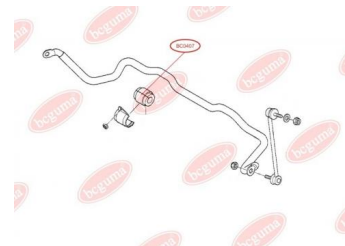

APPLICABILITY:

BMW

BC0407