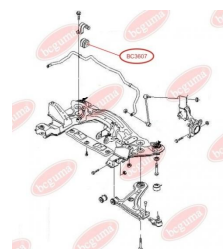

APPLICABILITY:

CHEVROLET, DAEWOO