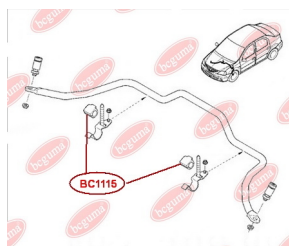

BC1114

HUB CARRIER BUSHING

www.en.bcguma.ua/auto/BC1114

Part Number:	BC1114
GTIN-13:	4823101805031
Number of other manufacturers (OEMs):	6001549989; 8200287912; 6001549988; 55501BC64B; 55501EM10B; 555011HA2B; 555011FE0B; 55501EM30A; 555011FC0B; 550451HA0A; 55316AX600; 55501BC61A; 55501BC64A
Weight, g:	347
Required amount:	2
Items in Package:	1
External diameter, mm:	67.0
Inner diameter, mm:	12.2
Thickness, mm:	90.0
Material:	Polyamide / rubber
That installation:	Back
Party settings:	Left / Right

APPLICABILITY:

DACIA, LADA, NISSAN, RENAULT

STABILISER MOUNTING

www.en.bcguma.ua/auto/BC1115

Part Number:	BC1115
GTIN-13:	4823101802146
Number of other manufacturers (OEMs):	6001547140
Weight, g:	26
Required amount:	2
Items in Package:	1
External diameter, mm:	-
Inner diameter, mm:	23.0
Thickness, mm:	36.0
Material:	Rubber
That installation:	Front
Party settings:	Left / Right

APPLICABILITY:

DACIA, RENAULT

BC1115