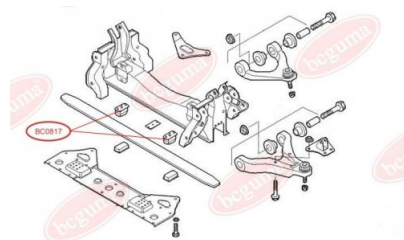

APPLICABILITY:

IVECO

BC0817

BC0818**STABILISER MOUNTING**www.en.bcguma.ua/auto/BC0818

Part Number:	BC0818
GTIN-13:	4823101801453
Number of other manufacturers (OEMs):	93803961
Weight, g:	42
Required amount:	-
Items in Package:	1
External diameter, mm:	34.0
Inner diameter, mm:	16.0
Thickness, mm:	40.0
Material:	Rubber
That installation:	Back
Party settings:	Left / Right