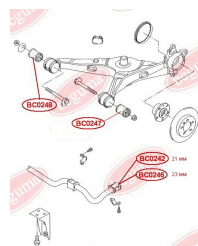

APPLICABILITY:

VW

BC0246