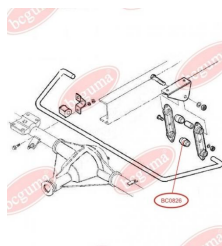

APPLICABILITY:

IVECO

BC0826