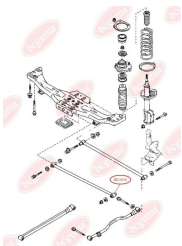

BC1510

TRACK CONTROL ARM BUSH

www.en.bcguma.ua/auto/BC1510

Part Number:	BC1510
GTIN-13:	4823101803457
Number of other manufacturers (OEMs):	BJ3D28620A; B02A28620; B02A28620A; B30K28620A
Weight, g:	121
Required amount:	2
Items in Package:	1
External diameter, mm:	31.8
Inner diameter, mm:	14.0
Thickness, mm:	57.0
Material:	Rubber / metal
That installation:	Back
Party settings:	Left / Right

APPLICABILITY:

MAZDA

BC1511

TRACK CONTROL ARM BUSH

www.en.bcguma.ua/auto/BC1511

Part Number:	BC1511
GTIN-13:	4823101803464
Number of other manufacturers (OEMs):	B02A28620; B02A28620A; B30K28620A; BJ3D28620A
Weight, g:	131
Required amount:	2
Items in Package:	1
External diameter, mm:	31.8
Inner diameter, mm:	12.0
Thickness, mm:	50.0
Material:	Rubber / metal
That installation:	Back
Party settings:	Left / Right

APPLICABILITY:

MAZDA