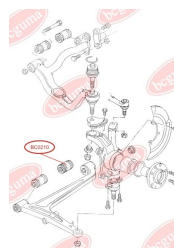

APPLICABILITY:

VW

BC0210