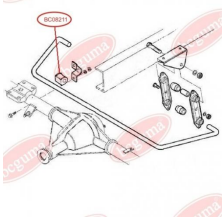

BC08211

STABILISER MOUNTING

www.en.bcguma.ua/auto/BC08211

Part Number:	BC08211
GTIN-13:	4823101801491
Number of other manufacturers (OEMs):	93801557
Weight, g:	29
Required amount:	-
Items in Package:	1
External diameter, mm:	34.0
Inner diameter, mm:	24.0
Thickness, mm:	40.0
Material:	Rubber
That installation:	Back
Party settings:	Left / Right

APPLICABILITY:

IVECO

BC0822

STABILISER MOUNTING

www.en.bcguma.ua/auto/BC0822

Part Number:	BC0822
GTIN-13:	4823101801507
Number of other manufacturers (OEMs):	93803960
Weight, g:	36
Required amount:	-
Items in Package:	1
External diameter, mm:	38.0
Inner diameter, mm:	16.0
Thickness, mm:	40.0
Material:	Rubber
That installation:	Back
Party settings:	Left / Right

APPLICABILITY:

IVECO