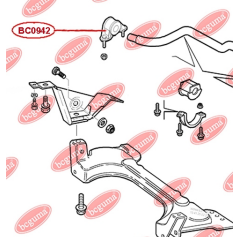

APPLICABILITY:

FIAT

BC0942