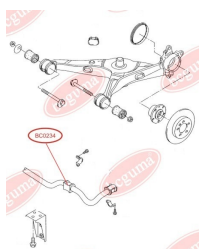

APPLICABILITY:

VW

CONTROL ARM-/TRAILING ARM BUSH

www.en.bcguma.ua/auto/BC0235

Part Number:	BC0235
GTIN-13:	4823101800517
Number of other manufacturers (OEMs):	7L0505397; 7L0505398
Weight, g:	100
Required amount:	2
Items in Package:	1
External diameter, mm:	44.3
Inner diameter, mm:	12.3
Thickness, mm:	40.0
Material:	Rubber / metal
That installation:	Back
Party settings:	Left / Right