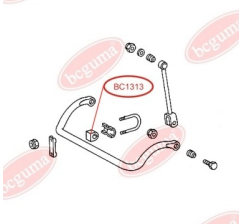

BC1313

STABILISER MOUNTING

www.en.bcguma.ua/auto/BC1313

Part Number:	BC1313
GTIN-13:	4823101802405
Number of other manufacturers (OEMs):	A6023260882
Weight, g:	91
Required amount:	2
Items in Package:	1
External diameter, mm:	48.0
Inner diameter, mm:	28.0
Thickness, mm:	48.5
Material:	Rubber
That installation:	Front
Party settings:	Left / Right

APPLICABILITY:

MERCEDES-BENZ

BC1314

BUSH, SPRING SHACKLE

www.en.bcguma.ua/auto/BC1314

Part Number:	BC1314
GTIN-13:	4823101802412
Number of other manufacturers (OEMs):	A3183220250; A6673220350; A6673220650
Weight, g:	44
Required amount:	4
Items in Package:	1
External diameter, mm:	42.0
Inner diameter, mm:	30.0
Thickness, mm:	41.0
Material:	Rubber
That installation:	Back Front
Party settings:	Left / Right

APPLICABILITY:

MERCEDES-BENZ