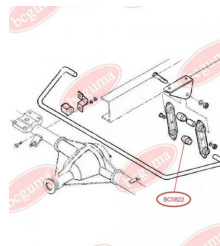

APPLICABILITY:

IVECO