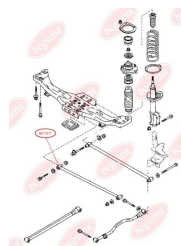

APPLICABILITY:

MAZDA