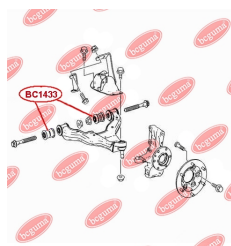

APPLICABILITY:

AUDI, MERCEDES-BENZ, VW

BC1433