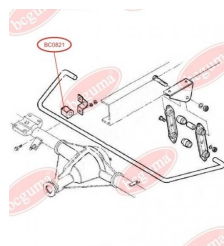

APPLICABILITY:

IVECO