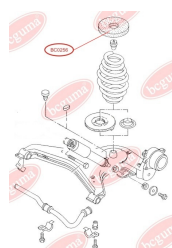

APPLICABILITY:

VW

BC0256