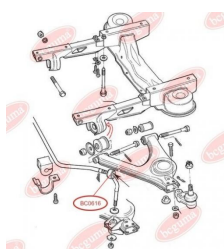

BC0616

LINK STABILIZER BUSH

www.en.bcguma.ua/auto/BC0616

Part Number:	BC0616
GTIN-13:	4823101801125
Number of other manufacturers (OEMs):	6150970; 86VB3B438AA
Weight, g:	45
Required amount:	2
Items in Package:	1
External diameter, mm:	30.5
Inner diameter, mm:	16.0
Thickness, mm:	20.0
Material:	Rubber / metal
That installation:	Front
Party settings:	Left / Right