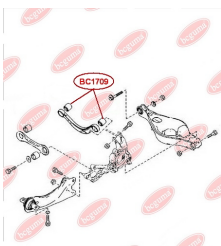

BC1709

CONTROL ARM-/TRAILING ARM BUSH

www.en.bcguma.ua/auto/BC1709

Part Number:	BC1709
GTIN-13:	4823101803822
Number of other manufacturers (OEMs):	GS1D28450A
Weight, g:	169
Required amount:	4
Items in Package:	1
External diameter, mm:	40.0
Inner diameter, mm:	12.0
Thickness, mm:	44.0
Material:	Rubber / metal
That installation:	Back
Party settings:	Left / Right

APPLICABILITY:

MAZDA

CONTROL ARM-/TRAILING ARM BUSH

www.en.bcguma.ua/auto/BC1710

Part Number:	BC1710
GTIN-13:	4823101803839
Number of other manufacturers (OEMs):	G26A28200B; G26A28250B; GJ6A28200K; GJ6A28200G; GJ6A28200J; GJ6A28250K; GJ6A28250G; GJ6A28250J
Weight, g:	631
Required amount:	2
Items in Package:	1
External diameter, mm:	60.5
Inner diameter, mm:	-
Thickness, mm:	148.0
Material:	Rubber / metal
That installation:	Back
Party settings:	Left / Right

APPLICABILITY:

MAZDA

BC1710