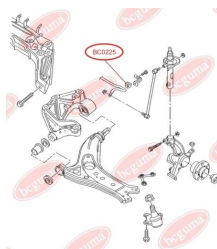

APPLICABILITY:

AUDI, SEAT, SKODA, VW