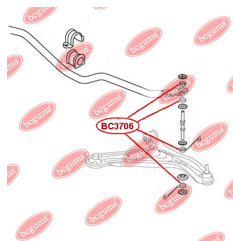

BC3705

CONTROL ARM-/TRAILING ARM BUSH

www.en.bcguma.ua/auto/BC3705

Part Number:	BC3705
GTIN-13:	4823101805291
Number of other manufacturers (OEMs):	T112909080
Weight, g:	288
Required amount:	2
Items in Package:	1
External diameter, mm:	60.5
Inner diameter, mm:	14.2
Thickness, mm:	60.0
Material:	Metal / Rubber
That installation:	Front
Party settings:	Left / Right

APPLICABILITY:

CHERY, TOYOTA

LINK STABILIZER BUSH

www.en.bcguma.ua/auto/BC3706

Part Number:	BC3706
GTIN-13:	4823101806342
Number of other manufacturers (OEMs):	1014001672
Weight, g:	5
Required amount:	8
Items in Package:	1
External diameter, mm:	25.0
Inner diameter, mm:	9.0
Thickness, mm:	12.0
Material:	Rubber
That installation:	Front
Party settings:	Left / Right

APPLICABILITY:

GEELY

BC3706