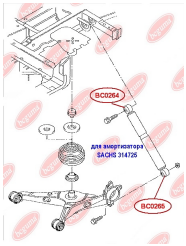

BC0265

SHOCK ABSORBER BUSH, LOWER

www.en.bcguma.ua/auto/BC0265

Part Number:	BC0265
GTIN-13:	4823101800746
Number of other manufacturers (OEMs):	7H0513029F
Weight, g:	121
Required amount:	2
Items in Package:	1
External diameter, mm:	42.2
Inner diameter, mm:	14.0
Thickness, mm:	40.0
Material:	Metal / Rubber
That installation:	Back
Party settings:	Left / Right

APPLICABILITY:

VW

BC0266

ANTI-ROLL BAR BUSHING KIT

www.en.bcguma.ua/auto/BC0266

Part Number:	BC0266
GTIN-13:	4823101805994
Number of other manufacturers (OEMs):	1K0511327AP; 1K0511327AE
Weight, g:	62
Required amount:	2
Items in Package:	1
External diameter, mm:	45.5
Inner diameter, mm:	15.0
Thickness, mm:	40.0
Material:	Rubber / metal
That installation:	Back
Party settings:	Left / Right

APPLICABILITY:

AUDI, HONDA, SEAT, SKODA, VW