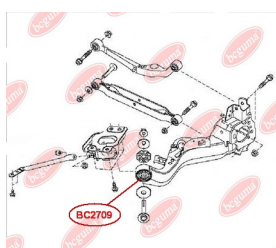

BC2709

CONTROL ARM-/TRAILING ARM BUSH

www.en.bcguma.ua/auto/BC2709

Part Number:	BC2709
GTIN-13:	4823101805635
Number of other manufacturers (OEMs):	55501JD00A; 55044JG00A; 55044JG00B; 55502JG000; 55502JY00A; 55502JG02B; 55501JG02B
Weight, g:	542
Required amount:	2
Items in Package:	1
External diameter, mm:	69.3
Inner diameter, mm:	14.2
Thickness, mm:	62.0
Material:	Metal / Rubber
That installation:	Back
Party settings:	Left / Right

APPLICABILITY:

NISSAN

CONTROL ARM-/TRAILING ARM BUSH

www.en.bcguma.ua/auto/BC2710

Part Number:	BC2710
GTIN-13:	4823101805475
Number of other manufacturers (OEMs):	545004M501; 545004M401
Weight, g:	141
Required amount:	2
Items in Package:	1
External diameter, mm:	49.5
Inner diameter, mm:	20.8
Thickness, mm:	38.2
Material:	Metal / Rubber
That installation:	Front
Party settings:	Left / Right

APPLICABILITY:

NISSAN

BC2710