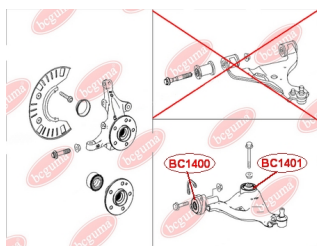

BC1401

CONTROL ARM-/TRAILING ARM BUSH

www.en.bcguma.ua/auto/BC1401

Part Number:	BC1401
GTIN-13:	4823101805185
Number of other manufacturers (OEMs):	A6393301401; A6393301501
Weight, g:	351
Required amount:	2
Items in Package:	1
External diameter, mm:	71.0
Inner diameter, mm:	14.2
Thickness, mm:	60.0
Material:	Metal / Rubber
That installation:	Front
Party settings:	Left / Right

APPLICABILITY:

MERCEDES-BENZ

CONTROL ARM-/TRAILING ARM BUSH

www.en.bcguma.ua/auto/BC14011

Part Number:	BC14011
GTIN-13:	4823101806328
Number of other manufacturers (OEMs):	A6393301401; A6393301501
Weight, g:	366
Required amount:	2
Items in Package:	1
External diameter, mm:	70.0
Inner diameter, mm:	14.0
Thickness, mm:	70.0
Material:	Rubber / metal
That installation:	Front
Party settings:	Left / Right

APPLICABILITY:

MERCEDES-BENZ

BC14011