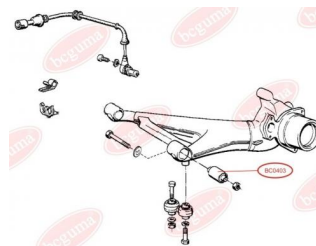

APPLICABILITY:

BMW

BC0403