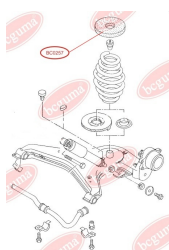

BC0257

SPRING SEAT (REINFORCED SPRING)

www.en.bcguma.ua/auto/BC0257

Part Number:	BC0257
GTIN-13:	4823101800661
Number of other manufacturers (OEMs):	701511105K; 701511105M
Weight, g:	380
Required amount:	2
Items in Package:	1
External diameter, mm:	156.0
Inner diameter, mm:	85.0
Thickness, mm:	20.0
Material:	Rubber
That installation:	Back Top
Party settings:	Left / Right