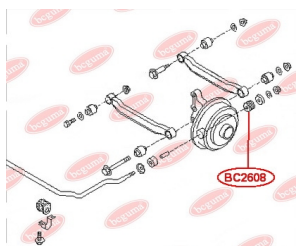

BC2608

ANTI-ROLL BAR BUSHING KIT

www.en.bcguma.ua/auto/BC2608

Part Number:	BC2608
GTIN-13:	4823101804287
Number of other manufacturers (OEMs):	5514850A00
Weight, g:	20
Required amount:	2
Items in Package:	1
External diameter, mm:	40.0
Inner diameter, mm:	18.0
Thickness, mm:	27.5
Material:	Rubber
That installation:	Back
Party settings:	Left / Right

APPLICABILITY:

NISSAN

BC2610

ANTI-ROLL BAR BUSHING KIT

www.en.bcguma.ua/auto/BC2610

Part Number:	BC2610
GTIN-13:	4823101804294
Number of other manufacturers (OEMs):	5461358A10
Weight, g:	29
Required amount:	2
Items in Package:	1
External diameter, mm:	35.0
Inner diameter, mm:	25.0
Thickness, mm:	28.0
Material:	Rubber
That installation:	Front
Party settings:	Left / Right

APPLICABILITY:

NISSAN