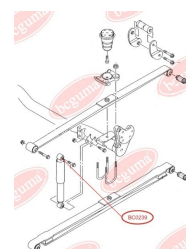

APPLICABILITY:

VW

**BC0239**

BC0240

MOUNTING, MANUAL TRANSMISSION

www.en.bcguma.ua/auto/BC0240

Part Number:	BC0240
GTIN-13:	4823101800562
Number of other manufacturers (OEMs):	701399207B
Weight, g:	306
Required amount:	1
Items in Package:	1
External diameter, mm:	64.0
Inner diameter, mm:	16.0
Thickness, mm:	90.0
Material:	Polyamide / rubber / metal
That installation:	Back Front
Party settings:	-