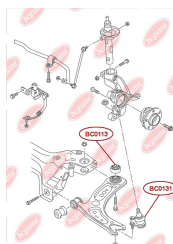

APPLICABILITY:

FORD, GEO, GLAS, HYUNDAI, MITSUBISHI, RENAULT, SEAT, SUBARU, VAUXHALL, VW

BC0131