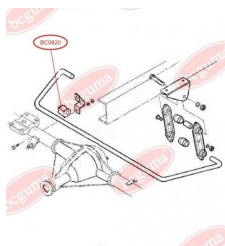

BC0820

STABILISER MOUNTING

www.en.bcguma.ua/auto/BC0820

Part Number:	BC0820
GTIN-13:	4823101801477
Number of other manufacturers (OEMs):	93802629
Weight, g:	36
Required amount:	-
Items in Package:	1
External diameter, mm:	34.0
Inner diameter, mm:	20.0
Thickness, mm:	40.0
Material:	Rubber
That installation:	Back
Party settings:	Left / Right

APPLICABILITY:

IVECO

BC0821

STABILISER MOUNTING

www.en.bcguma.ua/auto/BC0821

Part Number:	BC0821
GTIN-13:	4823101801484
Number of other manufacturers (OEMs):	93801556
Weight, g:	33
Required amount:	-
Items in Package:	1
External diameter, mm:	34.0
Inner diameter, mm:	22.0
Thickness, mm:	40.0
Material:	Rubber
That installation:	Back
Party settings:	Left / Right

APPLICABILITY:

IVECO