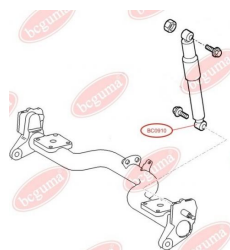

SHOCK ABSORBER BUSH

www.en.bcguma.ua/auto/BC0910

Part Number:	BC0910
GTIN-13:	4823101801682
Number of other manufacturers (OEMs):	51725173; 51713238; 51738251; 51738252; 51735982; 51770807; 51755353; 51906053; 51883458; 51879968; 51815192; 51858711; 51819223; 51810129; 51714758; 46821495; 46799280; 46820858; 46847763; 51714755; 46789873; 51755255
Weight, g:	37
Required amount:	2
Items in Package:	1
External diameter, mm:	41.5
Inner diameter, mm:	19.5
Thickness, mm:	38.5
Material:	Rubber
That installation:	Back
Party settings:	Left / Right