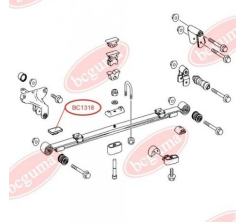

APPLICABILITY:

MAN, MERCEDES-BENZ, VOLVO

BC1318