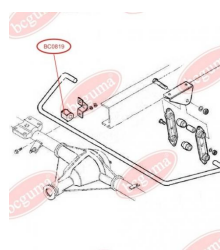

STABILISER MOUNTING

www.en.bcguma.ua/auto/BC0819

Part Number:	BC0819
GTIN-13:	4823101801460
Number of other manufacturers (OEMs):	8581021
Weight, g:	39
Required amount:	-
Items in Package:	1
External diameter, mm:	34.0
Inner diameter, mm:	18.0
Thickness, mm:	40.0
Material:	Rubber
That installation:	Back
Party settings:	Left / Right