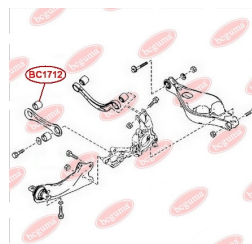

APPLICABILITY:

MAZDA