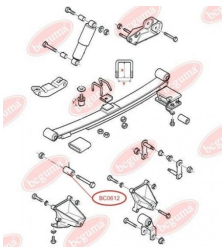

BC0612

BUSHING, LEAF SPRING

www.en.bcguma.ua/auto/BC0612

Part Number:	BC0612
GTIN-13:	4823101801088
Number of other manufacturers (OEMs):	95VB5781AA; 7328510
Weight, g:	370
Required amount:	2
Items in Package:	1
External diameter, mm:	57.0
Inner diameter, mm:	18.0
Thickness, mm:	72.0
Material:	Rubber / metal
That installation:	Back
Party settings:	Left / Right

APPLICABILITY:

FORD

BC0613

BUSHING, LEAF SPRING

www.en.bcguma.ua/auto/BC0613

Part Number:	BC0613
GTIN-13:	4823101801095
Number of other manufacturers (OEMs):	92VB5719AA; 6197146
Weight, g:	342
Required amount:	2
Items in Package:	1
External diameter, mm:	50.0
Inner diameter, mm:	16.0
Thickness, mm:	82.0
Material:	Rubber / metal
That installation:	Back
Party settings:	Left / Right

APPLICABILITY:

FORD