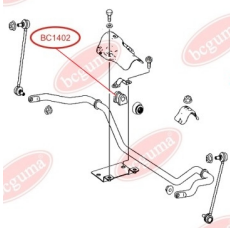

BC1402

STABILISER MOUNTING

www.en.bcguma.ua/auto/BC1402

Part Number:	BC1402
GTIN-13:	4823101803167
Number of other manufacturers (OEMs):	A6393232085
Weight, g:	81
Required amount:	2
Items in Package:	1
External diameter, mm:	43.0
Inner diameter, mm:	26.0
Thickness, mm:	54.0
Material:	Rubber
That installation:	Front
Party settings:	Left / Right

APPLICABILITY:

MERCEDES-BENZ

STABILISER MOUNTING WITH ANTHÉR (BC1398 - 1PC., BC1403 - 2PC.)

www.en.bcguma.ua/auto/BC14021

Part Number:	BC14021
GTIN-13:	4823101803174
Number of other manufacturers (OEMs):	A6393230292; A6393232085
Weight, g:	93
Required amount:	2
Items in Package:	1
External diameter, mm:	43.0
Inner diameter, mm:	26.0
Thickness, mm:	-
Material:	Rubber
That installation:	Front
Party settings:	Left / Right

APPLICABILITY:

MERCEDES-BENZ

BC14021