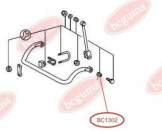

BC1301

BUSH, SPRING SHACKLE

www.en.bcguma.ua/auto/BC1301

Part Number:	BC1301
GTIN-13:	4823101802283
Number of other manufacturers (OEMs):	A0003210150; A0003210350; A0003210050
Weight, g:	148
Required amount:	4
Items in Package:	1
External diameter, mm:	38.0
Inner diameter, mm:	12.0
Thickness, mm:	70.0
Material:	Rubber / metal
That installation:	Front
Party settings:	-

APPLICABILITY:

MERCEDES-BENZ

ANTI-ROLL BAR BUSHING KIT

www.en.bcguma.ua/auto/BC1302

Part Number:	BC1302
GTIN-13:	4823101802290
Number of other manufacturers (OEMs):	5103955AA; 05103955AA; A6013210350; 2D0511413
Weight, g:	39
Required amount:	2
Items in Package:	1
External diameter, mm:	26.3
Inner diameter, mm:	12.1
Thickness, mm:	25.7
Material:	Rubber / metal
That installation:	Back
Party settings:	Left / Right

APPLICABILITY:

AUDI, DAF, MERCEDES-BENZ, VW

BC1302