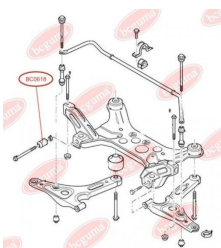

BC0618

CONTROL ARM-/TRAILING ARM BUSH

www.en.bcguma.ua/auto/BC0618

Part Number:	BC0618
GTIN-13:	4823101801149
Number of other manufacturers (OEMs):	YC153069AG; YC153069AF; 4131788; 4041450
Weight, g:	131
Required amount:	2
Items in Package:	1
External diameter, mm:	37.0
Inner diameter, mm:	14.0
Thickness, mm:	67.0
Material:	Rubber / metal
That installation:	Front
Party settings:	Left / Right