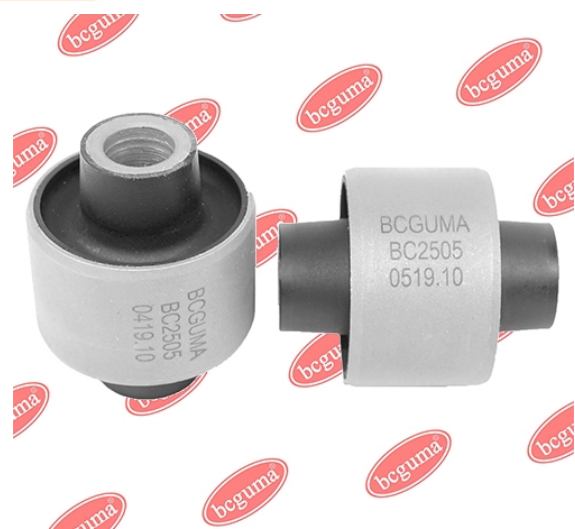

BC2505

CONTROL ARM-/TRAILING ARM BUSH

www.en.bcguma.ua/auto/BC2505

Part Number:	BC2505
GTIN-13:	4823101805703
Number of other manufacturers (OEMs):	20257XA000
Weight, g:	117
Required amount:	2
Items in Package:	1
External diameter, mm:	40.4
Inner diameter, mm:	12.2
Thickness, mm:	50.0
Material:	Metal / Rubber
That installation:	Back
Party settings:	Left / Right

APPLICABILITY:

SUBARU

CONTROL ARM-/TRAILING ARM BUSH

www.en.bcguma.ua/auto/BC2506

Part Number:	BC2506
GTIN-13:	4823101805826
Number of other manufacturers (OEMs):	20254XA00A
Weight, g:	164
Required amount:	4
Items in Package:	1
External diameter, mm:	40.5
Inner diameter, mm:	12.2
Thickness, mm:	48.0
Material:	Metal / Rubber
That installation:	Back
Party settings:	Left / Right

APPLICABILITY:

SUBARU

BC2506