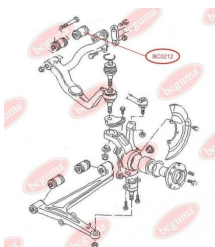

APPLICABILITY:

VW

BC0212