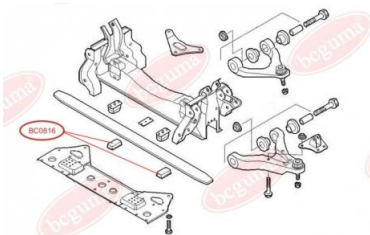

BC0816

RUBBER BUFFER, SUSPENSION (PLASTIC, LOWER)

www.en.bcguma.ua/auto/BC0816

Part Number:	BC0816
GTIN-13:	4823101801439
Number of other manufacturers (OEMs):	500316841
Weight, g:	159
Required amount:	-
Items in Package:	1
External diameter, mm:	-
Inner diameter, mm:	-
Thickness, mm:	-
Material:	Rubber / metal
That installation:	Front
Party settings:	-

APPLICABILITY:

IVECO

RUBBER BUFFER, SUSPENSION (METAL TOP)

www.en.bcguma.ua/auto/BC0817

Part Number:	BC0817
GTIN-13:	4823101801446
Number of other manufacturers (OEMs):	500362729
Weight, g:	306
Required amount:	-
Items in Package:	1
External diameter, mm:	-
Inner diameter, mm:	-
Thickness, mm:	-
Material:	Rubber / metal
That installation:	Front
Party settings:	-

APPLICABILITY:

IVECO

BC0817