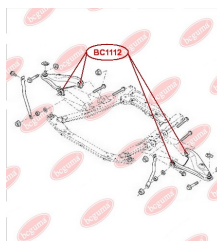

APPLICABILITY:

DACIA, RENAULT

BC1112