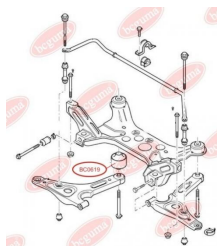

APPLICABILITY:

FORD, FORD USA

BC0619