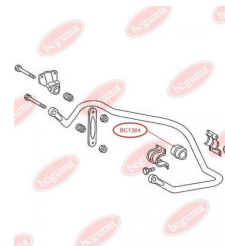

APPLICABILITY:

MERCEDES-BENZ