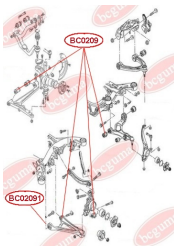

APPLICABILITY:

BMW, OPEL, VAUXHALL, VW

ANTHER OF BALL JOINTwww.en.bcguma.ua/auto/BC0207

Part Number:	BC0207
GTIN-13:	4823101800234
Number of other manufacturers (OEMs):	4708300; 191407365A; 191407365; 4708299; 191407365B
Weight, g:	5
Required amount:	2
Items in Package:	1
External diameter, mm:	28.0
Inner diameter, mm:	12.0
Thickness, mm:	22.0
Material:	Rubber MBS
That installation:	Front
Party settings:	Left / Right

APPLICABILITY:

OPEL, SEAT, VAUXHALL, VW

BC0207

BC0208**ANTHER OF BALL JOINT**www.en.bcguma.ua/auto/BC0208

Part Number:	BC0208
GTIN-13:	4823101800241
Number of other manufacturers (OEMs):	251407187A; 251407187B; 251407187; 4708299; 4708300
Weight, g:	7
Required amount:	2
Items in Package:	1
External diameter, mm:	35.0
Inner diameter, mm:	17.0
Thickness, mm:	20.0
Material:	Rubber MBS
That installation:	Front
Party settings:	Left / Right

APPLICABILITY:

OPEL, SKODA, VAUXHALL, VW

CONTROL ARM-/TRAILING ARM BUSHwww.en.bcguma.ua/auto/BC0209

Part Number:	BC0209
GTIN-13:	4823101800258
Number of other manufacturers (OEMs):	7D0407183C; 7D0407183; 7H0407183; 7L8407183; 7L0407183A; 7H0407152F; 7H0407152B; 7H0407151F; 7H0407151B
Weight, g:	239
Required amount:	2
Items in Package:	1
External diameter, mm:	40.0
Inner diameter, mm:	14.0
Thickness, mm:	60.0
Material:	Rubber / metal
That installation:	Front
Party settings:	Left / Right

APPLICABILITY:

AUDI, VW

BC0209

BC02091**CONTROL ARM-/TRAILING ARM BUSH**www.en.bcguma.ua/auto/BC02091

Part Number:	BC02091
GTIN-13:	4823101805666
Number of other manufacturers (OEMs):	95533101711; 95533101811; 7P0505312E; 7P0505311E; 7L0505311B; 7L0505312B
Weight, g:	299
Required amount:	2
Items in Package:	1
External diameter, mm:	60.2
Inner diameter, mm:	14.2
Thickness, mm:	70.0
Material:	Metal / Rubber
That installation:	Back
Party settings:	Left / Right