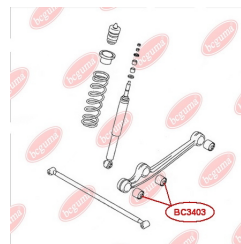

APPLICABILITY:

SUZUKI

BC3403