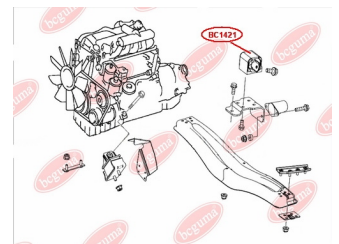

BC14201

SHOCK ABSORBER BUSH

www.en.bcguma.ua/auto/BC14201

Part Number:	BC14201
GTIN-13:	4823101805222
Number of other manufacturers (OEMs):	A6393260300; A6393260800; A6393260900; A6393261000; A6393262100; A6393262400; A6393262500
Weight, g:	160
Required amount:	2
Items in Package:	1
External diameter, mm:	42.3
Inner diameter, mm:	14.2
Thickness, mm:	46.0
Material:	Metal / Rubber
That installation:	Back
Party settings:	Left / Right

APPLICABILITY:

MERCEDES-BENZ

TRANSMISSION MOUNTING

www.en.bcguma.ua/auto/BC1421

Part Number:	BC1421
GTIN-13:	4823101803341
Number of other manufacturers (OEMs):	A6392420013; 2E0199379
Weight, g:	495
Required amount:	1
Items in Package:	1
External diameter, mm:	-
Inner diameter, mm:	-
Thickness, mm:	130.0
Material:	Rubber / metal
That installation:	-
Party settings:	Behind

APPLICABILITY:

MERCEDES-BENZ, VW

BC1421