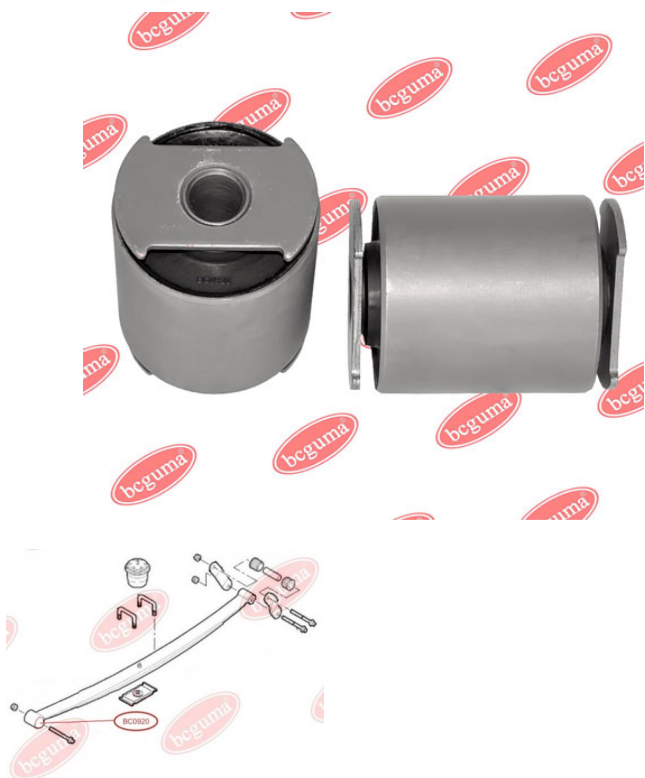

BC0920

LEAF SPRING BUSHING

www.en.bcguma.ua/auto/BC0920

Part Number:	BC0920
GTIN-13:	4823101801798
Number of other manufacturers (OEMs):	13527988
Weight, g:	669
Required amount:	-
Items in Package:	1
External diameter, mm:	65.5
Inner diameter, mm:	16.0
Thickness, mm:	87.0
Material:	Rubber / metal
That installation:	Back Front
Party settings:	Left / Right