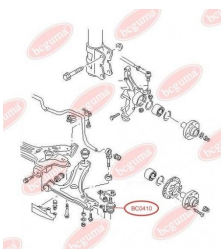

APPLICABILITY:

BMW

CONTROL ARM-/TRAILING ARM BUSH

www.en.bcguma.ua/auto/BC0409

Part Number:	BC0409
GTIN-13:	4823101800890
Number of other manufacturers (OEMs):	31126753058; 31121096982; 31124000612; 31126750057; 31126751372; 31126754547; 31129071663; 31129071952; 31126755432
Weight, g:	416
Required amount:	2
Items in Package:	1
External diameter, mm:	66.5
Inner diameter, mm:	20.0
Thickness, mm:	61.0
Material:	Rubber / metal
That installation:	Front
Party settings:	Left / Right

APPLICABILITY:

ALPINA, BMW

BC0409

BC0410**ANTHER OF BALL JOINT**www.en.bcguma.ua/auto/BC0410

Part Number:	BC0410
GTIN-13:	4823101800906
Number of other manufacturers (OEMs):	357407365A; 357407365; 31121127726; 31121127725; 31121126253; 31126756491; 31126756696
Weight, g:	6
Required amount:	2
Items in Package:	1
External diameter, mm:	32.0
Inner diameter, mm:	16.0
Thickness, mm:	22.0
Material:	Rubber MBS
That installation:	Front
Party settings:	Left / Right