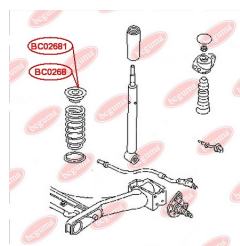

APPLICABILITY:

AUDI, SEAT, SKODA, VW

BC02681

BC0269**TOP STRUT MOUNTING**
www.en.bcguma.ua/auto/BC0269

Part Number:	BC0269
GTIN-13:	4823101806533
Number of other manufacturers (OEMs):	7E0412331
Weight, g:	555
Required amount:	2
Items in Package:	1
External diameter, mm:	150.0
Inner diameter, mm:	14.0
Thickness, mm:	50.0
Material:	Rubber / metal
That installation:	Front
Party settings:	Left / Right