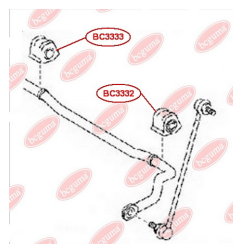

APPLICABILITY:

TOYOTA

BC3332