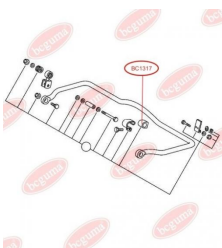

BC1317

STABILISER MOUNTING

www.en.bcguma.ua/auto/BC1317

Part Number:	BC1317
GTIN-13:	4823101802443
Number of other manufacturers (OEMs):	A6013260482
Weight, g:	29
Required amount:	2
Items in Package:	1
External diameter, mm:	34.0
Inner diameter, mm:	24.0
Thickness, mm:	39.0
Material:	Rubber
That installation:	Back
Party settings:	Left / Right