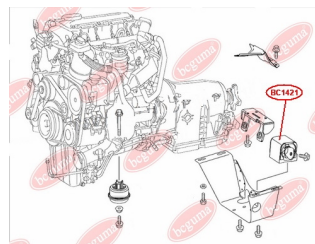

BC14201

SHOCK ABSORBER BUSH

www.en.bcguma.ua/auto/BC14201

Part Number:	BC14201
GTIN-13:	4823101805222
Number of other manufacturers (OEMs):	A6393260300; A6393260800; A6393260900; A6393261000; A6393262100; A6393262400; A6393262500
Weight, g:	160
Required amount:	2
Items in Package:	1
External diameter, mm:	42.3
Inner diameter, mm:	14.2
Thickness, mm:	46.0
Material:	Metal / Rubber
That installation:	Back
Party settings:	Left / Right

APPLICABILITY:

MERCEDES-BENZ

TRANSMISSION MOUNTING

www.en.bcguma.ua/auto/BC1421

Part Number:	BC1421
GTIN-13:	4823101803341
Number of other manufacturers (OEMs):	A6392420013; 2E0199379
Weight, g:	495
Required amount:	1
Items in Package:	1
External diameter, mm:	-
Inner diameter, mm:	-
Thickness, mm:	130.0
Material:	Rubber / metal
That installation:	-
Party settings:	Behind

APPLICABILITY:

MERCEDES-BENZ, VW

BC1421