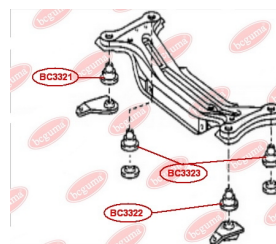

APPLICABILITY:

LEXUS, TOYOTA

BC3323