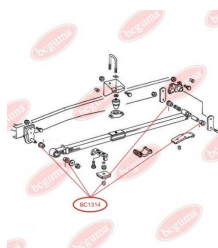

**APPLICABILITY:**

MERCEDES-BENZ

BC1315**ANTI-ROLL BAR BUSHING KIT**www.en.bcguma.ua/auto/BC1315

Part Number:	BC1315
GTIN-13:	4823101802429
Number of other manufacturers (OEMs):	A6673200073
Weight, g:	74
Required amount:	2
Items in Package:	1
External diameter, mm:	32.5
Inner diameter, mm:	12.0
Thickness, mm:	36.0
Material:	Rubber / metal
That installation:	Back
Party settings:	Left / Right