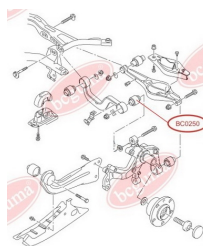

APPLICABILITY:

VW

BC0248

BC0249**CONTROL ARM-/TRAILING ARM BUSH**www.en.bcguma.ua/auto/BC0249

Part Number:	BC0249
GTIN-13:	4823101800616
Number of other manufacturers (OEMs):	1K0505311AB; 1K0505311AA; 1K0505171B; 1K0505171C; 1K0505173C; 1K0505371
Weight, g:	95
Required amount:	2
Items in Package:	1
External diameter, mm:	42.4
Inner diameter, mm:	12.0
Thickness, mm:	60.0
Material:	Rubber / metal
That installation:	Back
Party settings:	Left / Right

APPLICABILITY:

AUDI, SEAT, SKODA, VW

**CONTROL ARM-/TRAILING ARM BUSH**www.en.bcguma.ua/auto/BC0250

Part Number:	BC0250
GTIN-13:	4823101800623
Number of other manufacturers (OEMs):	5Q0505323C; 1K0505323N; 1K0505323H; 1K0505323G; 1K0505323D; 1K0505203A
Weight, g:	127
Required amount:	2
Items in Package:	1
External diameter, mm:	38.5
Inner diameter, mm:	14.0
Thickness, mm:	45.0
Material:	Rubber / metal
That installation:	Back
Party settings:	Left / Right

APPLICABILITY:

AUDI, SEAT, SKODA, VW

BC0250

BC0251**CONTROL ARM-/TRAILING ARM BUSH**

www.en.bcguma.ua/auto/BC0251

Part Number:	BC0251
GTIN-13:	4823101800630
Number of other manufacturers (OEMs):	5Q0505323C; 1K0505323N; 1K0505323H; 1K0505323G; 1K0505323D; 1K0505203A; 1K0505279A
Weight, g:	73
Required amount:	2
Items in Package:	1
External diameter, mm:	39.0
Inner diameter, mm:	12.0
Thickness, mm:	45.0
Material:	Rubber / metal
That installation:	Back Top
Party settings:	Left / Right