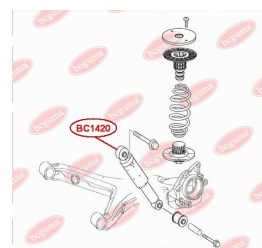

BC1419

MOUNTING, AXLE BEAM

www.en.bcguma.ua/auto/BC1419

Part Number:	BC1419
GTIN-13:	4823101803327
Number of other manufacturers (OEMs):	A0019981540; A9063220444; 2E0411125D
Weight, g:	140
Required amount:	2
Items in Package:	1
External diameter, mm:	65.0
Inner diameter, mm:	8.0
Thickness, mm:	48.0
Material:	Rubber / metal
That installation:	-
Party settings:	-

APPLICABILITY:

MERCEDES-BENZ, VW

BUSH, SHOCK ABSORBER

www.en.bcguma.ua/auto/BC1420

Part Number:	BC1420
GTIN-13:	4823101803334
Number of other manufacturers (OEMs):	A6393260300; A6393260800; A6393260900; A6393261000; A6393262100; A6393262400; A6393262500
Weight, g:	211
Required amount:	2
Items in Package:	1
External diameter, mm:	43.0
Inner diameter, mm:	14.3
Thickness, mm:	46.0
Material:	Rubber / metal
That installation:	Back
Party settings:	Left / Right

APPLICABILITY:

MERCEDES-BENZ

BC1420