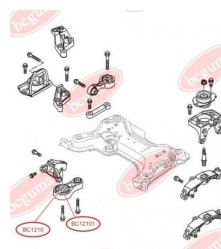

BC1210

ENGINE MOUNTING

www.en.bcguma.ua/auto/BC1210

Part Number:	BC1210
GTIN-13:	4823101802191
Number of other manufacturers (OEMs):	4421191; 4411938; 8200049243; 8200725253
Weight, g:	345
Required amount:	-
Items in Package:	1
External diameter, mm:	87.2
Inner diameter, mm:	16.0
Thickness, mm:	53.0
Material:	Rubber / metal
That installation:	-
Party settings:	Behind the bottom

APPLICABILITY:

NISSAN, OPEL, RENAULT, VAUXHALL

ENGINE MOUNTING

www.en.bcguma.ua/auto/BC12101

Part Number:	BC12101
GTIN-13:	4823101806076
Number of other manufacturers (OEMs):	4421191; 4411938; 8200049243; 8200725253
Weight, g:	289
Required amount:	2
Items in Package:	1
External diameter, mm:	87.8
Inner diameter, mm:	16.5
Thickness, mm:	53.0
Material:	Polyamide / rubber / metal
That installation:	-
Party settings:	Behind the bottom

APPLICABILITY:

NISSAN, OPEL, RENAULT, VAUXHALL

BC12101