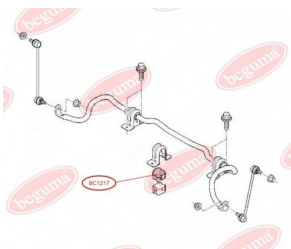

BC1217

ANTI-ROLL BAR BUSHING KIT

www.en.bcguma.ua/auto/BC1217

Part Number:	BC1217
GTIN-13:	4823101802269
Number of other manufacturers (OEMs):	7701069131
Weight, g:	55
Required amount:	2
Items in Package:	1
External diameter, mm:	-
Inner diameter, mm:	20.0
Thickness, mm:	47.0
Material:	Rubber
That installation:	Front
Party settings:	Left / Right

APPLICABILITY:

RENAULT

HUB CARRIER BUSHING, REINFORCED "BAD ROADS"

www.en.bcguma.ua/auto/BC1218

Part Number:	BC1218
GTIN-13:	4823101802276
Number of other manufacturers (OEMs):	8200190743; 4412357
Weight, g:	138
Required amount:	2
Items in Package:	1
External diameter, mm:	155.0
Inner diameter, mm:	48.0
Thickness, mm:	8.0
Material:	Rubber
That installation:	Back
Party settings:	Left / Right

APPLICABILITY:

OPEL, RENAULT

BC1218