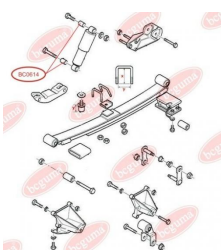

BC0614

BUSHING, SHOCK ABSORBER

www.en.bcguma.ua/auto/BC0614

Part Number:	BC0614
GTIN-13:	4823101801101
Number of other manufacturers (OEMs):	6562752; 92VB18016AB
Weight, g:	140
Required amount:	-
Items in Package:	1
External diameter, mm:	44.7
Inner diameter, mm:	12.0
Thickness, mm:	40.0
Material:	Rubber / metal
That installation:	Back
Party settings:	Left / Right

APPLICABILITY:

FORD, SEAT