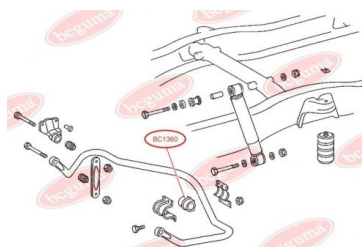

APPLICABILITY:

MERCEDES-BENZ

BC1360