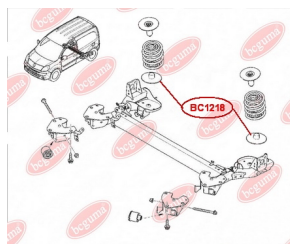

APPLICABILITY:

OPEL, RENAULT

BC1218