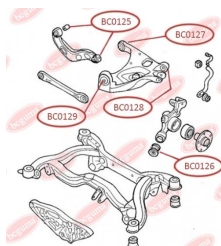

APPLICABILITY:

AUDI, SAAB, SEAT, SKODA, VW

BC0120

BC0123**CONTROL ARM-/TRAILING ARM BUSH**www.en.bcguma.ua/auto/BC0123

Part Number:	BC0123
GTIN-13:	4823101805772
Number of other manufacturers (OEMs):	8E0407181B; 8E0407181C; 8E0407181D
Weight, g:	182
Required amount:	2
Items in Package:	1
External diameter, mm:	40.5
Inner diameter, mm:	12.2
Thickness, mm:	37.0
Material:	Metal / Rubber
That installation:	Front
Party settings:	Left / Right

**APPLICABILITY:**

AUDI, SEAT, SKODA, VW

CONTROL ARM-/TRAILING ARM BUSHwww.en.bcguma.ua/auto/BC0125

Part Number:	BC0125
GTIN-13:	4823101805871
Number of other manufacturers (OEMs):	8E0501541S; 8E0501541Q; 8E0501541J
Weight, g:	191
Required amount:	4
Items in Package:	1
External diameter, mm:	36.4
Inner diameter, mm:	12.2
Thickness, mm:	46.5
Material:	Metal / Rubber
That installation:	Back
Party settings:	Left / Right

APPLICABILITY:

AUDI, SEAT

BC0125

BC0126**CONTROL ARM-/TRAILING ARM BUSH**

www.en.bcguma.ua/auto/BC0126

Part Number:	BC0126
GTIN-13:	4823101806137
Number of other manufacturers (OEMs):	8E0505311T; 8E0505312T; 8E0505311S; 8E0505312S; 8E0505203C; 8E0505203D; 8E0505311AC; 8E0505312AC
Weight, g:	250
Required amount:	2
Items in Package:	1
External diameter, mm:	43.8
Inner diameter, mm:	12.2
Thickness, mm:	60.0
Material:	Rubber / metal
That installation:	Back
Party settings:	Left / Right

APPLICABILITY:

AUDI, SEAT

CONTROL ARM-/TRAILING ARM BUSH

www.en.bcguma.ua/auto/BC0127

Part Number:	BC0127
GTIN-13:	4823101806526
Number of other manufacturers (OEMs):	8E0505171J; 8E0505311T; 8E0505311S; 8E0505312S; 8E0505311AC; 8E0505312AC; 8E0505312T
Weight, g:	236
Required amount:	2
Items in Package:	1
External diameter, mm:	47.0
Inner diameter, mm:	12.0
Thickness, mm:	50.0
Material:	Rubber / metal
That installation:	Back
Party settings:	Left / Right