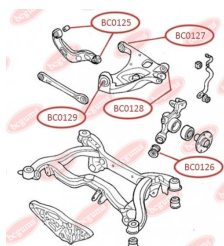

APPLICABILITY:

AUDI, SEAT

BC0125

BC0126**CONTROL ARM-/TRAILING ARM BUSH**

www.en.bcguma.ua/auto/BC0126

Part Number:	BC0126
GTIN-13:	4823101806137
Number of other manufacturers (OEMs):	8E0505311T; 8E0505312T; 8E0505311S; 8E0505312S; 8E0505203C; 8E0505203D; 8E0505311AC; 8E0505312AC
Weight, g:	250
Required amount:	2
Items in Package:	1
External diameter, mm:	43.8
Inner diameter, mm:	12.2
Thickness, mm:	60.0
Material:	Rubber / metal
That installation:	Back
Party settings:	Left / Right

APPLICABILITY:

AUDI, SEAT

CONTROL ARM-/TRAILING ARM BUSH

www.en.bcguma.ua/auto/BC0127

Part Number:	BC0127
GTIN-13:	4823101806526
Number of other manufacturers (OEMs):	8E0505171J; 8E0505311T; 8E0505311S; 8E0505312S; 8E0505311AC; 8E0505312AC; 8E0505312T
Weight, g:	236
Required amount:	2
Items in Package:	1
External diameter, mm:	47.0
Inner diameter, mm:	12.0
Thickness, mm:	50.0
Material:	Rubber / metal
That installation:	Back
Party settings:	Left / Right

APPLICABILITY:

AUDI

BC0127

BC0129**CONTROL ARM-/TRAILING ARM BUSH**www.en.bcguma.ua/auto/BC0129

Part Number:	BC0129
GTIN-13:	4823101806236
Number of other manufacturers (OEMs):	8E0505185N; 8E0505312S; 8E0505311S; 8E0505311T; 8E0505312T; 8E0505311AC; 8E0505312AC
Weight, g:	219
Required amount:	4
Items in Package:	1
External diameter, mm:	46.6
Inner diameter, mm:	12.2
Thickness, mm:	40.0
Material:	Rubber / metal
That installation:	Back
Party settings:	Left / Right

**APPLICABILITY:**

AUDI, SEAT

ANTHER OF BALL JOINTwww.en.bcguma.ua/auto/BC0131

Part Number:	BC0131
GTIN-13:	4823101805949
Number of other manufacturers (OEMs):	357407365
Weight, g:	9
Required amount:	2
Items in Package:	1
External diameter, mm:	35.0
Inner diameter, mm:	16.0
Thickness, mm:	25.0
Material:	Rubber
That installation:	Front
Party settings:	Left / Right