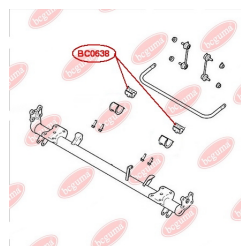

APPLICABILITY:

FORD

BC0638