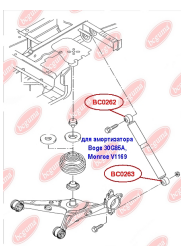

BC0263

SHOCK ABSORBER BUSH, LOWER

www.en.bcguma.ua/auto/BC0263

Part Number:	BC0263
GTIN-13:	4823101800722
Number of other manufacturers (OEMs):	7H5513029C; 7H0513029D; 7H0513029E
Weight, g:	121
Required amount:	2
Items in Package:	1
External diameter, mm:	41.3
Inner diameter, mm:	14.0
Thickness, mm:	40.0
Material:	Metal / Rubber
That installation:	Back
Party settings:	Left / Right