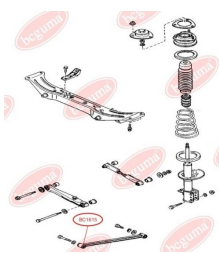

APPLICABILITY:

MAZDA

BC1615