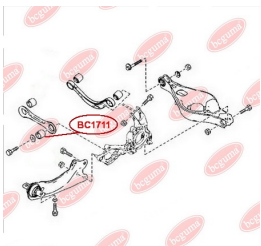

BC1711

CONTROL ARM-/TRAILING ARM BUSH

www.en.bcguma.ua/auto/BC1711

Part Number:	BC1711
GTIN-13:	4823101803846
Number of other manufacturers (OEMs):	GS1D28500A
Weight, g:	271
Required amount:	2
Items in Package:	1
External diameter, mm:	40.2
Inner diameter, mm:	12.2
Thickness, mm:	51.5
Material:	Metal / Rubber
That installation:	Back
Party settings:	Left / Right

APPLICABILITY:

MAZDA

CONTROL ARM-/TRAILING ARM BUSH

www.en.bcguma.ua/auto/BC1712

Part Number:	BC1712
GTIN-13:	4823101803853
Number of other manufacturers (OEMs):	GS1D28500A
Weight, g:	220
Required amount:	2
Items in Package:	1
External diameter, mm:	40.2
Inner diameter, mm:	14.2
Thickness, mm:	45.0
Material:	Metal / Rubber
That installation:	Back
Party settings:	Left / Right

APPLICABILITY:

MAZDA

BC1712