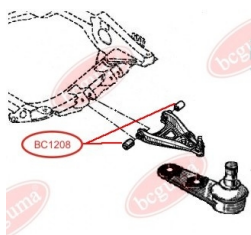

APPLICABILITY:

NISSAN, RENAULT

BC1202

BC1208

CONTROL ARM-/TRAILING ARM BUSH

www.en.bcguma.ua/auto/BC1208

Part Number:	BC1208
GTIN-13:	4823101802177
Number of other manufacturers (OEMs):	7700424399; 5456000QAB; 8200942406; 8200942405; 8200942396; 7700424459; 8200942392
Weight, g:	119
Required amount:	2
Items in Package:	1
External diameter, mm:	45.5
Inner diameter, mm:	12.0
Thickness, mm:	46.0
Material:	Rubber / metal
That installation:	Front
Party settings:	Left / Right