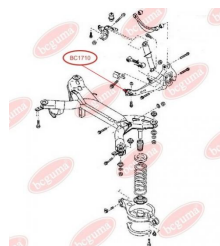

BC1709

CONTROL ARM-/TRAILING ARM BUSH

www.en.bcguma.ua/auto/BC1709

Part Number:	BC1709
GTIN-13:	4823101803822
Number of other manufacturers (OEMs):	GS1D28450A
Weight, g:	169
Required amount:	4
Items in Package:	1
External diameter, mm:	40.0
Inner diameter, mm:	12.0
Thickness, mm:	44.0
Material:	Rubber / metal
That installation:	Back
Party settings:	Left / Right

APPLICABILITY:

MAZDA

CONTROL ARM-/TRAILING ARM BUSH

www.en.bcguma.ua/auto/BC1710

Part Number:	BC1710
GTIN-13:	4823101803839
Number of other manufacturers (OEMs):	G26A28200B; G26A28250B; GJ6A28200K; GJ6A28200G; GJ6A28200J; GJ6A28250K; GJ6A28250G; GJ6A28250J
Weight, g:	631
Required amount:	2
Items in Package:	1
External diameter, mm:	60.5
Inner diameter, mm:	-
Thickness, mm:	148.0
Material:	Rubber / metal
That installation:	Back
Party settings:	Left / Right

APPLICABILITY:

MAZDA

BC1710