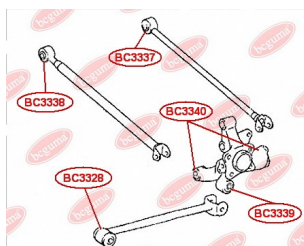

APPLICABILITY:

LEXUS, TOYOTA, TOYOTA (GAC)