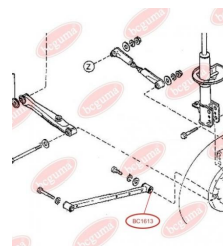

APPLICABILITY:

MAZDA