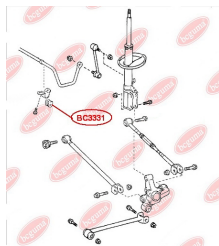

BC3331

ANTI-ROLL BAR BUSHING KIT

www.en.bcguma.ua/auto/BC3331

Part Number:	BC3331
GTIN-13:	4823101805918
Number of other manufacturers (OEMs):	4881812170; 4881806260; 4881833100; 4881833101
Weight, g:	32
Required amount:	2
Items in Package:	1
External diameter, mm:	30.0
Inner diameter, mm:	15.5
Thickness, mm:	36.0
Material:	Rubber
That installation:	Back
Party settings:	Left / Right

APPLICABILITY:

TOYOTA

ANTI-ROLL BAR BUSHING KIT, LEFT

www.en.bcguma.ua/auto/BC3332

Part Number:	BC3332
GTIN-13:	4823101805260
Number of other manufacturers (OEMs):	4881542070
Weight, g:	118
Required amount:	1
Items in Package:	1
External diameter, mm:	-
Inner diameter, mm:	20.0
Thickness, mm:	54.0
Material:	Rubber
That installation:	Front
Party settings:	Left

APPLICABILITY:

TOYOTA

BC3332