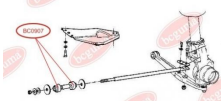

BC0907

ANTI-ROLL BAR BUSHING KIT

www.en.bcguma.ua/auto/BC0907

Part Number:	BC0907
GTIN-13:	4823101801651
Number of other manufacturers (OEMs):	4339248; 356108; 4339248; 356108
Weight, g:	35
Required amount:	2
Items in Package:	1
External diameter, mm:	48.0
Inner diameter, mm:	22.0
Thickness, mm:	25.0
Material:	Rubber
That installation:	Front
Party settings:	Left / Right