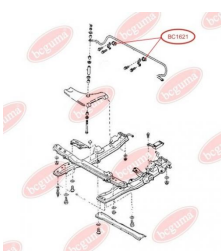

BC1621

ANTI-ROLL BAR BUSHING KIT

www.en.bcguma.ua/auto/BC1621

Part Number:	BC1621
GTIN-13:	4823101803709
Number of other manufacturers (OEMs):	G03034156
Weight, g:	28
Required amount:	2
Items in Package:	1
External diameter, mm:	31.0
Inner diameter, mm:	16.5
Thickness, mm:	38.5
Material:	Rubber
That installation:	Back
Party settings:	Left / Right

APPLICABILITY:

MAZDA

BC1622

ANTI-ROLL BAR BUSHING KIT

www.en.bcguma.ua/auto/BC1622

Part Number:	BC1622
GTIN-13:	4823101803716
Number of other manufacturers (OEMs):	G06728156
Weight, g:	20
Required amount:	2
Items in Package:	1
External diameter, mm:	31.0
Inner diameter, mm:	15.0
Thickness, mm:	38.5
Material:	Rubber
That installation:	Back
Party settings:	Left / Right

APPLICABILITY:

MAZDA