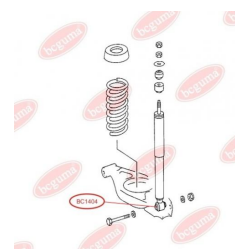

BC1403

ANTHER OF STABILIZER MOUNTING

www.en.bcguma.ua/auto/BC1403

Part Number:	BC1403
GTIN-13:	4823101804331
Number of other manufacturers (OEMs):	A6393230292
Weight, g:	6
Required amount:	4
Items in Package:	1
External diameter, mm:	22.0
Inner diameter, mm:	43.0
Thickness, mm:	27.0
Material:	Rubber
That installation:	Front
Party settings:	Left / Right

APPLICABILITY:

MERCEDES-BENZ

SHOCK ABSORBER BUSH

www.en.bcguma.ua/auto/BC1404

Part Number:	BC1404
GTIN-13:	4823101803181
Number of other manufacturers (OEMs):	A1243201031; A2013260800; A2013261000; A2013261500; A2013261600; A1243202031; A1243200931; A1243200531; A1243200431; A1243200231; A1243200031; A2013261900
Weight, g:	56
Required amount:	2
Items in Package:	1
External diameter, mm:	16.0
Inner diameter, mm:	10.0
Thickness, mm:	40.0
Material:	Rubber / metal
That installation:	Back
Party settings:	Left / Right

APPLICABILITY:

MERCEDES-BENZ

BC1404