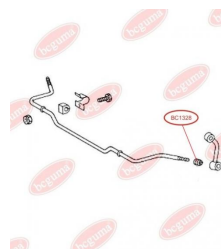

APPLICABILITY:

MERCEDES-BENZ, VW

BC1328