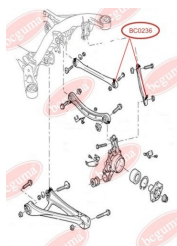

BC0236

CONTROL ARM-/TRAILING ARM BUSH, REAR

www.en.bcguma.ua/auto/BC0236

Part Number:	BC0236
GTIN-13:	4823101800524
Number of other manufacturers (OEMs):	7L0505398; 7L8501529A; 7L0501529C; 7L0501529D; 7L0505397
Weight, g:	243
Required amount:	2
Items in Package:	1
External diameter, mm:	44.3
Inner diameter, mm:	16.0
Thickness, mm:	45.0
Material:	Rubber / metal
That installation:	Back
Party settings:	Left / Right

APPLICABILITY:

AUDI, PORSCHE, VW