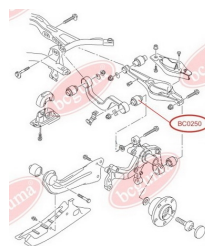

**APPLICABILITY:**

AUDI, SEAT, SKODA, VW

**CONTROL ARM-/TRAILING ARM BUSH**[www.en.bcguma.ua/auto/BC0250](http://www.en.bcguma.ua/auto/BC0250)

Part Number:	BC0250
GTIN-13:	4823101800623
Number of other manufacturers (OEMs):	5Q0505323C; 1K0505323N; 1K0505323H; 1K0505323G; 1K0505323D; 1K0505203A
Weight, g:	127
Required amount:	2
Items in Package:	1
External diameter, mm:	38.5
Inner diameter, mm:	14.0
Thickness, mm:	45.0
Material:	Rubber / metal
That installation:	Back
Party settings:	Left / Right

**APPLICABILITY:**

AUDI, SEAT, SKODA, VW

**BC0250**

**BC0251****CONTROL ARM-/TRAILING ARM BUSH**

[www.en.bcguma.ua/auto/BC0251](http://www.en.bcguma.ua/auto/BC0251)

Part Number:	BC0251
GTIN-13:	4823101800630
Number of other manufacturers (OEMs):	5Q0505323C; 1K0505323N; 1K0505323H; 1K0505323G; 1K0505323D; 1K0505203A; 1K0505279A
Weight, g:	73
Required amount:	2
Items in Package:	1
External diameter, mm:	39.0
Inner diameter, mm:	12.0
Thickness, mm:	45.0
Material:	Rubber / metal
That installation:	Back Top
Party settings:	Left / Right