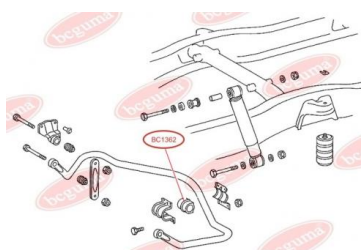

APPLICABILITY:

MERCEDES-BENZ