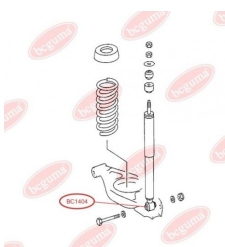

BC1403

ANTHER OF STABILIZER MOUNTING

www.en.bcguma.ua/auto/BC1403

Part Number:	BC1403
GTIN-13:	4823101804331
Number of other manufacturers (OEMs):	A6393230292
Weight, g:	6
Required amount:	4
Items in Package:	1
External diameter, mm:	22.0
Inner diameter, mm:	43.0
Thickness, mm:	27.0
Material:	Rubber
That installation:	Front
Party settings:	Left / Right

APPLICABILITY:

MERCEDES-BENZ

SHOCK ABSORBER BUSH

www.en.bcguma.ua/auto/BC1404

Part Number:	BC1404
GTIN-13:	4823101803181
Number of other manufacturers (OEMs):	A1243201031; A2013260800; A2013261000; A2013261500; A2013261600; A1243202031; A1243200931; A1243200531; A1243200431; A1243200231; A1243200031; A2013261900
Weight, g:	56
Required amount:	2
Items in Package:	1
External diameter, mm:	16.0
Inner diameter, mm:	10.0
Thickness, mm:	40.0
Material:	Rubber / metal
That installation:	Back
Party settings:	Left / Right

APPLICABILITY:

MERCEDES-BENZ

BC1404