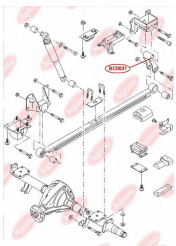

BC0631

BUSHING, LEAF SPRING

www.en.bcguma.ua/auto/BC0631

Part Number:	BC0631
GTIN-13:	4823101801279
Number of other manufacturers (OEMs):	4531471; YC155776AC
Weight, g:	165
Required amount:	2
Items in Package:	1
External diameter, mm:	37.0
Inner diameter, mm:	14.0
Thickness, mm:	80.0
Material:	Rubber / metal
That installation:	Back
Party settings:	Left / Right

APPLICABILITY:

FORD

ENGINE MOUNTING (MANUAL TRANSMISSION)

www.en.bcguma.ua/auto/BC0632

Part Number:	BC0632
GTIN-13:	4823101801286
Number of other manufacturers (OEMs):	1070177; 1102416; 5062530; 5208219; 98AB6P082MB; 9T166P082BB
Weight, g:	153
Required amount:	1
Items in Package:	1
External diameter, mm:	70.0
Inner diameter, mm:	10.0
Thickness, mm:	42.0
Material:	Polymer/Rubber/Metal
That installation:	Front axle
Party settings:	Behind

APPLICABILITY:

FORD

BC0632