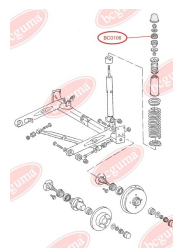

BC0106

APPLICABILITY:

AUDI