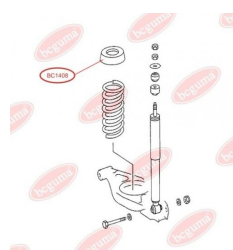

APPLICABILITY:

MERCEDES-BENZ