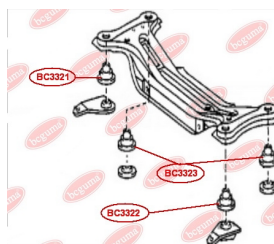

HUB CARRIER BUSHING

www.en.bchguma.ua/auto/BC3323

Part Number:	BC3323
GTIN-13:	4823101805963
Number of other manufacturers (OEMs):	5227533050
Weight, g:	273
Required amount:	2
Items in Package:	1
External diameter, mm:	50.5
Inner diameter, mm:	20.3
Thickness, mm:	49.0
Material:	Metal / Rubber
That installation:	Back
Party settings:	Left / Right