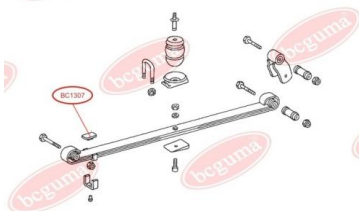

**APPLICABILITY:**

MERCEDES-BENZ

**BC1307**

**BC1308****BUSHING, LEAF SPRING**

[www.en.bcguma.ua/auto/BC1308](http://www.en.bcguma.ua/auto/BC1308)

Part Number:	BC1308
GTIN-13:	4823101802368
Number of other manufacturers (OEMs):	A6703200344
Weight, g:	374
Required amount:	2
Items in Package:	1
External diameter, mm:	58.0
Inner diameter, mm:	36.0
Thickness, mm:	86.5
Material:	Rubber / metal
That installation:	Back
Party settings:	Behind