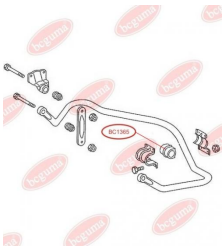

BC1365

STABILISER MOUNTING

www.en.bcguma.ua/auto/BC1365

Part Number:	BC1365
GTIN-13:	4823101802986
Number of other manufacturers (OEMs):	A6673261081
Weight, g:	206
Required amount:	2
Items in Package:	1
External diameter, mm:	73.5
Inner diameter, mm:	46.0
Thickness, mm:	60.0
Material:	Rubber
That installation:	Back
Party settings:	Left / Right

APPLICABILITY:

MERCEDES-BENZ

STABILISER MOUNTING

www.en.bcguma.ua/auto/BC1366

Part Number:	BC1366
GTIN-13:	4823101802993
Number of other manufacturers (OEMs):	A6673261181
Weight, g:	181
Required amount:	2
Items in Package:	1
External diameter, mm:	-
Inner diameter, mm:	50.0
Thickness, mm:	-
Material:	Rubber
That installation:	Back
Party settings:	Left / Right

APPLICABILITY:

MERCEDES-BENZ

BC1366