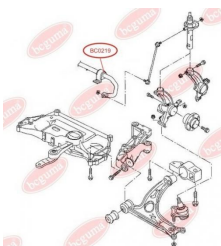

BC0219

**STABILISER MOUNTING, REINFORCED
"BAD ROADS"**

www.en.bcguma.ua/auto/BC0219

Part Number:	BC0219
GTIN-13:	4823101800357
Number of other manufacturers (OEMs):	3T0411303E; 3T0411303F; 2K3411303; 1K0411303AM; 2K3411303C; 1K0411303BK; 1K0411303AQ; 2K3411303B
Weight, g:	64
Required amount:	2
Items in Package:	1
External diameter, mm:	45.0
Inner diameter, mm:	22.0
Thickness, mm:	33.0
Material:	Rubber / metal
That installation:	Front
Party settings:	Front axle