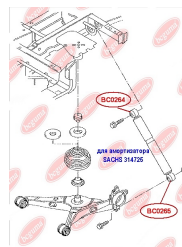

APPLICABILITY:

VW

BC0264