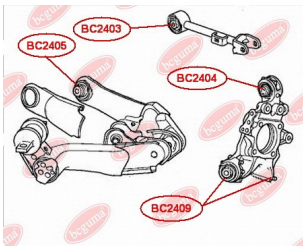

BC2409

CONTROL ARM-/TRAILING ARM BUSH

www.en.bcguma.ua/auto/BC2409

Part Number:	BC2409
GTIN-13:	4823101805512
Number of other manufacturers (OEMs):	52210SWAA00
Weight, g:	316
Required amount:	4
Items in Package:	1
External diameter, mm:	45.5
Inner diameter, mm:	14.2
Thickness, mm:	55.5
Material:	Metal / Rubber
That installation:	Back
Party settings:	Left / Right

APPLICABILITY:

HONDA

CONTROL ARM-/TRAILING ARM BUSH

www.en.bcguma.ua/auto/BC2410

Part Number:	BC2410
GTIN-13:	4823101806274
Number of other manufacturers (OEMs):	52370SWAA01; 52371SWAA01
Weight, g:	850
Required amount:	2
Items in Package:	1
External diameter, mm:	55.5
Inner diameter, mm:	14.2
Thickness, mm:	72.2
Material:	Metal / Rubber
That installation:	Back
Party settings:	Left / Right

APPLICABILITY:

HONDA

BC2410