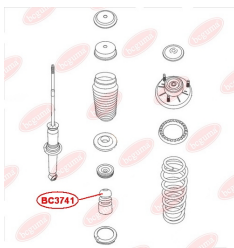

BC3741

RUBBER BUFFER, SUSPENSION

www.en.bcguma.ua/auto/BC3741

Part Number:	BC3741
GTIN-13:	4823101806618
Number of other manufacturers (OEMs):	B112911033
Weight, g:	105
Required amount:	2
Items in Package:	1
External diameter, mm:	48.0
Inner diameter, mm:	12.0
Thickness, mm:	82.0
Material:	Rubber
That installation:	Back
Party settings:	Left / Right

APPLICABILITY:

CHERY

ANTI-ROLL BAR BUSHING KIT

www.en.bcguma.ua/auto/BC3742

Part Number:	BC3742
GTIN-13:	4823101806519
Number of other manufacturers (OEMs):	1064001045
Weight, g:	53
Required amount:	2
Items in Package:	1
External diameter, mm:	36.0
Inner diameter, mm:	20.0
Thickness, mm:	43.0
Material:	Rubber
That installation:	Front
Party settings:	Left / Right

APPLICABILITY:

EMGRAND (GEELY)

BC3742