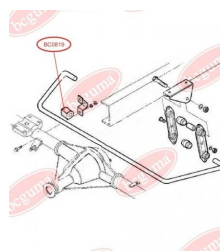

STABILISER MOUNTING

www.en.bcguma.ua/auto/BC0819

Part Number:	BC0819
GTIN-13:	4823101801460
Number of other manufacturers (OEMs):	8581021
Weight, g:	39
Required amount:	-
Items in Package:	1
External diameter, mm:	34.0
Inner diameter, mm:	18.0
Thickness, mm:	40.0
Material:	Rubber
That installation:	Back
Party settings:	Left / Right