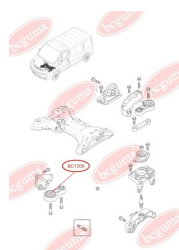

BC1208

CONTROL ARM-/TRAILING ARM BUSH

www.en.bcguma.ua/auto/BC1208

Part Number:	BC1208
GTIN-13:	4823101802177
Number of other manufacturers (OEMs):	7700424399; 5456000QAB; 8200942406; 8200942405; 8200942396; 7700424459; 8200942392
Weight, g:	119
Required amount:	2
Items in Package:	1
External diameter, mm:	45.5
Inner diameter, mm:	12.0
Thickness, mm:	46.0
Material:	Rubber / metal
That installation:	Front
Party settings:	Left / Right

APPLICABILITY:

NISSAN, RENAULT

ENGINE MOUNTING

www.en.bcguma.ua/auto/BC1209

Part Number:	BC1209
GTIN-13:	4823101802184
Number of other manufacturers (OEMs):	1123800QAA; 4408761; 8200003826
Weight, g:	348
Required amount:	-
Items in Package:	1
External diameter, mm:	78.0
Inner diameter, mm:	14.0
Thickness, mm:	52.0
Material:	Rubber / metal
That installation:	-
Party settings:	Bottom front

APPLICABILITY:

NISSAN, OPEL, RENAULT, VAUXHALL

BC1209