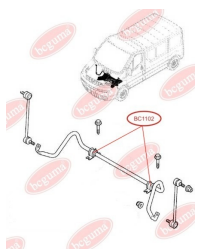

**APPLICABILITY:**

RENAULT

**BC1101**

**BC1102****ANTI-ROLL BAR BUSHING KIT**[www.en.bcguma.ua/auto/BC1102](http://www.en.bcguma.ua/auto/BC1102)

Part Number:	BC1102
GTIN-13:	4823101802030
Number of other manufacturers (OEMs):	4418992; 8200845492; 8200048177; 4418991; 4408905; 8200629180
Weight, g:	70
Required amount:	2
Items in Package:	1
External diameter, mm:	41.0
Inner diameter, mm:	21.0
Thickness, mm:	38.0
Material:	Rubber
That installation:	Front
Party settings:	Left / Right