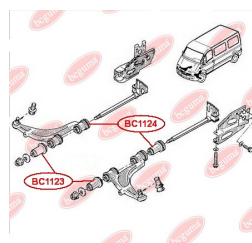

BC1123

CONTROL ARM-/TRAILING ARM BUSH

www.en.bcguma.ua/auto/BC1123

Part Number:	BC1123
GTIN-13:	4823101805802
Number of other manufacturers (OEMs):	5457000QAA; 7700302122; 7700302439; 4500094; 09160394; 9160394;
Weight, g:	453
Required amount:	2
Items in Package:	1
External diameter, mm:	55.5
Inner diameter, mm:	28.2
Thickness, mm:	74.0
Material:	Metal / Rubber
That installation:	Front
Party settings:	Left / Right

APPLICABILITY:

ALFA ROMEO, NISSAN, OPEL, RENAULT, VAUXHALL, VW

CONTROL ARM-/TRAILING ARM BUSH

www.en.bcguma.ua/auto/BC1124

Part Number:	BC1124
GTIN-13:	4823101805819
Number of other manufacturers (OEMs):	5442300QAA; 7700302440; 7700302123; 4500095; 09160395; 9160395
Weight, g:	468
Required amount:	2
Items in Package:	1
External diameter, mm:	55.5
Inner diameter, mm:	28.2
Thickness, mm:	79.0
Material:	Metal / Rubber
That installation:	Front
Party settings:	Left / Right

APPLICABILITY:

ALFA ROMEO, FIAT, NISSAN, OPEL, RENAULT, VAUXHALL

BC1124