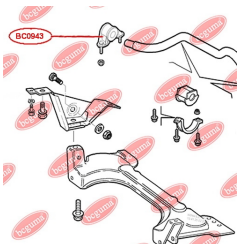

BC0943

ANTI-ROLL BAR BUSHING KIT

www.en.bcguma.ua/auto/BC0943

Part Number:	BC0943
GTIN-13:	4823101806557
Number of other manufacturers (OEMs):	51744226; 46777764; 46841320; 51713088
Weight, g:	105
Required amount:	2
Items in Package:	1
External diameter, mm:	34.0
Inner diameter, mm:	12.0
Thickness, mm:	29.0
Material:	Rubber
That installation:	Front
Party settings:	Left / Right

APPLICABILITY:

FIAT

CONTROL ARM-/TRAILING ARM BUSH

www.en.bcguma.ua/auto/BC1001

Part Number:	BC1001
GTIN-13:	4823101801989
Number of other manufacturers (OEMs):	7700302115; 7700302116; 4500091; 5445000QAA; 09160391; 9160391
Weight, g:	194
Required amount:	2
Items in Package:	1
External diameter, mm:	49.0
Inner diameter, mm:	22.0
Thickness, mm:	60.0
Material:	Rubber / metal
That installation:	Front
Party settings:	Left / Right

BC1001

APPLICABILITY:

NISSAN, OPEL, RENAULT, VAUXHALL