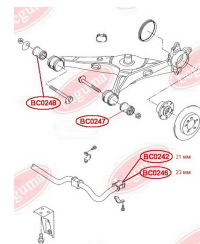

APPLICABILITY:

VW