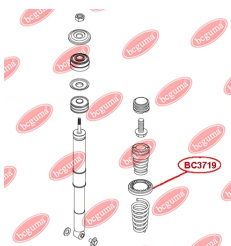

APPLICABILITY:

CHERY

BC3719