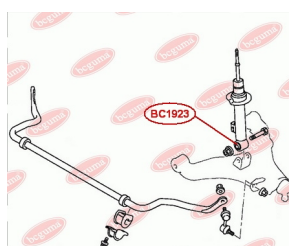

APPLICABILITY:

MITSUBISHI

BC1923