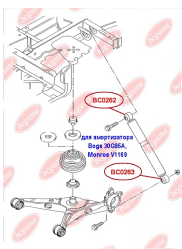

BC0263

SHOCK ABSORBER BUSH, LOWER

www.en.bcguma.ua/auto/BC0263

Part Number:	BC0263
GTIN-13:	4823101800722
Number of other manufacturers (OEMs):	7H5513029C; 7H0513029D; 7H0513029E
Weight, g:	121
Required amount:	2
Items in Package:	1
External diameter, mm:	41.3
Inner diameter, mm:	14.0
Thickness, mm:	40.0
Material:	Metal / Rubber
That installation:	Back
Party settings:	Left / Right

APPLICABILITY:

VW

SHOCK ABSORBER BUSH, UPPER

www.en.bcguma.ua/auto/BC0264

Part Number:	BC0264
GTIN-13:	4823101800739
Number of other manufacturers (OEMs):	7H0513029F
Weight, g:	71
Required amount:	2
Items in Package:	1
External diameter, mm:	34.2
Inner diameter, mm:	12.0
Thickness, mm:	40.0
Material:	Rubber / metal
That installation:	Back
Party settings:	Left / Right

APPLICABILITY:

VW

BC0264