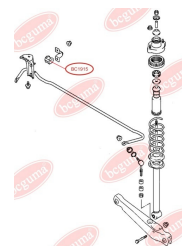

APPLICABILITY:

MITSUBISHI

BC1915