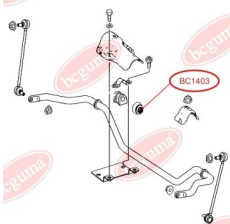

BC1403

ANTHER OF STABILIZER MOUNTING

www.en.bcguma.ua/auto/BC1403

Part Number:	BC1403
GTIN-13:	4823101804331
Number of other manufacturers (OEMs):	A6393230292
Weight, g:	6
Required amount:	4
Items in Package:	1
External diameter, mm:	22.0
Inner diameter, mm:	43.0
Thickness, mm:	27.0
Material:	Rubber
That installation:	Front
Party settings:	Left / Right