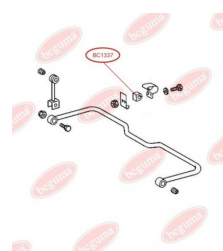

BC1336

SHOCK ABSORBER BUSH

www.en.bcguma.ua/auto/BC1336

Part Number:	BC1336
GTIN-13:	4823101802641
Number of other manufacturers (OEMs):	A0003237085
Weight, g:	25
Required amount:	4
Items in Package:	1
External diameter, mm:	28.2
Inner diameter, mm:	14.0
Thickness, mm:	35.7
Material:	Rubber
That installation:	Back
Party settings:	Left / Right

APPLICABILITY:

MERCEDES-BENZ

ANTI-ROLL BAR BUSHING KIT

www.en.bcguma.ua/auto/BC1337

Part Number:	BC1337
GTIN-13:	4823101802658
Number of other manufacturers (OEMs):	05104073AA; 2D0511413A; A9013260081; 5104073AA
Weight, g:	31
Required amount:	2
Items in Package:	1
External diameter, mm:	35.0
Inner diameter, mm:	21.8
Thickness, mm:	37.1
Material:	Rubber
That installation:	Back
Party settings:	Left / Right

APPLICABILITY:

MERCEDES-BENZ, SCANIA, VW

BC1337