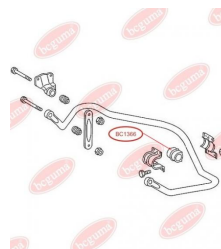

BC1365

STABILISER MOUNTING

www.en.bcguma.ua/auto/BC1365

Part Number:	BC1365
GTIN-13:	4823101802986
Number of other manufacturers (OEMs):	A6673261081
Weight, g:	206
Required amount:	2
Items in Package:	1
External diameter, mm:	73.5
Inner diameter, mm:	46.0
Thickness, mm:	60.0
Material:	Rubber
That installation:	Back
Party settings:	Left / Right

APPLICABILITY:

MERCEDES-BENZ

STABILISER MOUNTING

www.en.bcguma.ua/auto/BC1366

Part Number:	BC1366
GTIN-13:	4823101802993
Number of other manufacturers (OEMs):	A6673261181
Weight, g:	181
Required amount:	2
Items in Package:	1
External diameter, mm:	-
Inner diameter, mm:	50.0
Thickness, mm:	-
Material:	Rubber
That installation:	Back
Party settings:	Left / Right

APPLICABILITY:

MERCEDES-BENZ

BC1366