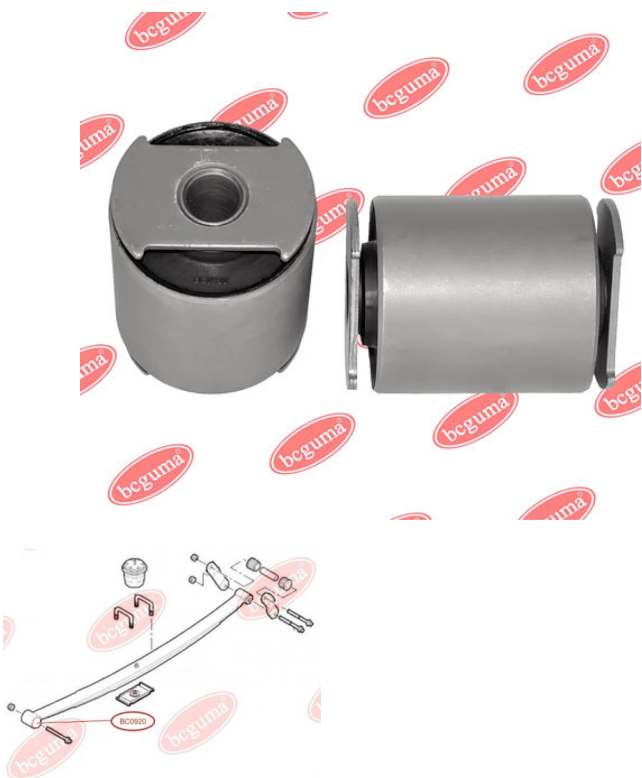

BC0920

LEAF SPRING BUSHING

www.en.bcguma.ua/auto/BC0920

Part Number:	BC0920
GTIN-13:	4823101801798
Number of other manufacturers (OEMs):	13527988
Weight, g:	669
Required amount:	-
Items in Package:	1
External diameter, mm:	65.5
Inner diameter, mm:	16.0
Thickness, mm:	87.0
Material:	Rubber / metal
That installation:	Back Front
Party settings:	Left / Right