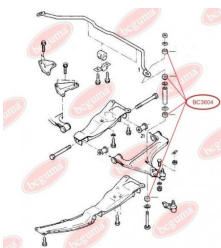

**APPLICABILITY:**

DAEWOO, ZAZ

**BC3603**

**BC3604****STABILISER MOUNTING**[www.en.bcguma.ua/auto/BC3604](http://www.en.bcguma.ua/auto/BC3604)

Part Number:	BC3604
GTIN-13:	4823101804713
Number of other manufacturers (OEMs):	2875013; 0350153; 1603148; 1603150
Weight, g:	14
Required amount:	4
Items in Package:	1
External diameter, mm:	30.0
Inner diameter, mm:	8.0
Thickness, mm:	20.0
Material:	Rubber
That installation:	Front
Party settings:	Left / Right