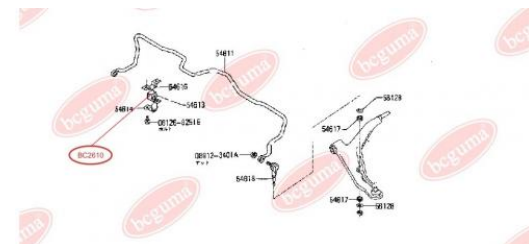

APPLICABILITY:

NISSAN