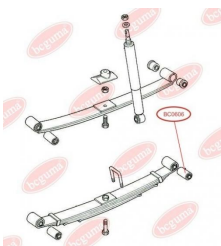

BC0606

BUSHING, LEAF SPRING

www.en.bcguma.ua/auto/BC0606

Part Number:	BC0606
GTIN-13:	4823101801064
Number of other manufacturers (OEMs):	1575045; 80VB5A546AA
Weight, g:	391
Required amount:	-
Items in Package:	1
External diameter, mm:	46.3
Inner diameter, mm:	16.0
Thickness, mm:	67.0
Material:	Rubber / metal
That installation:	Back
Party settings:	Left / Right

APPLICABILITY:

FORD

SUSPENSION, DRIVE SHAFT

www.en.bcguma.ua/auto/BC0611

Part Number:	BC0611
GTIN-13:	4823101801071
Number of other manufacturers (OEMs):	1649554; 83BG4846AA
Weight, g:	120
Required amount:	-
Items in Package:	1
External diameter, mm:	72.0
Inner diameter, mm:	58.5
Thickness, mm:	60.0
Material:	Rubber
That installation:	-
Party settings:	-

APPLICABILITY:

FORD

BC0611