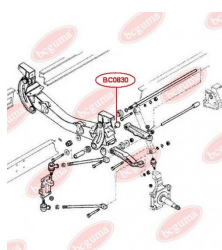

**APPLICABILITY:**

IVECO

**BC0830**

**BC0831****CONTROL ARM-/TRAILING ARM BUSH**[www.en.bcguma.ua/auto/BC0831](http://www.en.bcguma.ua/auto/BC0831)

Part Number:	BC0831
GTIN-13:	4823101805680
Number of other manufacturers (OEMs):	500350343
Weight, g:	282
Required amount:	4
Items in Package:	1
External diameter, mm:	65.5
Inner diameter, mm:	38.6
Thickness, mm:	34.0
Material:	Metal / Rubber
That installation:	Front
Party settings:	Left / Right