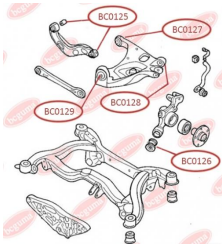

### APPLICABILITY:

AUDI, SAAB, SEAT, SKODA, VW

**BC0120**

**BC0123****CONTROL ARM-/TRAILING ARM BUSH**[www.en.bcguma.ua/auto/BC0123](http://www.en.bcguma.ua/auto/BC0123)

Part Number:	BC0123
GTIN-13:	4823101805772
Number of other manufacturers (OEMs):	8E0407181B; 8E0407181C; 8E0407181D
Weight, g:	182
Required amount:	2
Items in Package:	1
External diameter, mm:	40.5
Inner diameter, mm:	12.2
Thickness, mm:	37.0
Material:	Metal / Rubber
That installation:	Front
Party settings:	Left / Right

**APPLICABILITY:**

AUDI, SEAT, SKODA, VW

**CONTROL ARM-/TRAILING ARM BUSH**[www.en.bcguma.ua/auto/BC0125](http://www.en.bcguma.ua/auto/BC0125)

Part Number:	BC0125
GTIN-13:	4823101805871
Number of other manufacturers (OEMs):	8E0501541S; 8E0501541Q; 8E0501541J
Weight, g:	191
Required amount:	4
Items in Package:	1
External diameter, mm:	36.4
Inner diameter, mm:	12.2
Thickness, mm:	46.5
Material:	Metal / Rubber
That installation:	Back
Party settings:	Left / Right

**APPLICABILITY:**

AUDI, SEAT

**BC0125**

**BC0126****CONTROL ARM-/TRAILING ARM BUSH**

[www.en.bcguma.ua/auto/BC0126](http://www.en.bcguma.ua/auto/BC0126)

Part Number:	BC0126
GTIN-13:	4823101806137
Number of other manufacturers (OEMs):	8E0505311T; 8E0505312T; 8E0505311S; 8E0505312S; 8E0505203C; 8E0505203D; 8E0505311AC; 8E0505312AC
Weight, g:	250
Required amount:	2
Items in Package:	1
External diameter, mm:	43.8
Inner diameter, mm:	12.2
Thickness, mm:	60.0
Material:	Rubber / metal
That installation:	Back
Party settings:	Left / Right