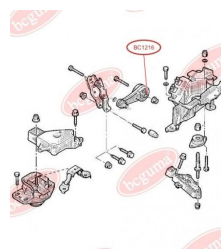

BC1215

HUB CARRIER BUSHING

www.en.bcguma.ua/auto/BC1215

Part Number:	BC1215
GTIN-13:	4823101802245
Number of other manufacturers (OEMs):	4409738; 8200050010; 8200267972; 8200550670; 4412523; 4418066
Weight, g:	209
Required amount:	1
Items in Package:	1
External diameter, mm:	40.0
Inner diameter, mm:	12.0
Thickness, mm:	44.0
Material:	Rubber / metal
That installation:	Back
Party settings:	Right

APPLICABILITY:

OPEL, VAUXHALL

ENGINE MOUNTING

www.en.bcguma.ua/auto/BC1216

Part Number:	BC1216
GTIN-13:	4823101802252
Number of other manufacturers (OEMs):	7700424321; 7700800522
Weight, g:	94
Required amount:	-
Items in Package:	1
External diameter, mm:	54.7
Inner diameter, mm:	10.2
Thickness, mm:	46.0
Material:	Rubber / metal
That installation:	-
Party settings:	Behind

APPLICABILITY:

RENAULT

BC1216