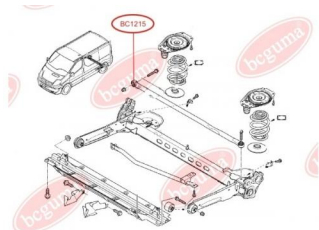

BC1215

HUB CARRIER BUSHING

www.en.bcguma.ua/auto/BC1215

Part Number:	BC1215
GTIN-13:	4823101802245
Number of other manufacturers (OEMs):	4409738; 8200050010; 8200267972; 8200550670; 4412523; 4418066
Weight, g:	209
Required amount:	1
Items in Package:	1
External diameter, mm:	40.0
Inner diameter, mm:	12.0
Thickness, mm:	44.0
Material:	Rubber / metal
That installation:	Back
Party settings:	Right

APPLICABILITY:

OPEL, VAUXHALL

ENGINE MOUNTING

www.en.bcguma.ua/auto/BC1216

Part Number:	BC1216
GTIN-13:	4823101802252
Number of other manufacturers (OEMs):	7700424321; 7700800522
Weight, g:	94
Required amount:	-
Items in Package:	1
External diameter, mm:	54.7
Inner diameter, mm:	10.2
Thickness, mm:	46.0
Material:	Rubber / metal
That installation:	-
Party settings:	Behind

APPLICABILITY:

RENAULT

BC1216