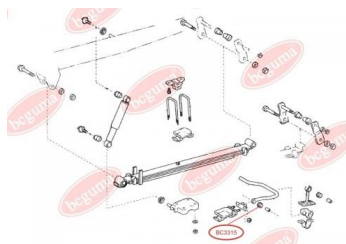

APPLICABILITY:

TOYOTA

BC3315