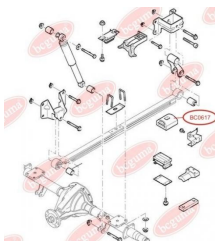

**APPLICABILITY:**

FORD

**BC0617**

**BC0618****CONTROL ARM-/TRAILING ARM BUSH**[www.en.bcguma.ua/auto/BC0618](http://www.en.bcguma.ua/auto/BC0618)

Part Number:	BC0618
GTIN-13:	4823101801149
Number of other manufacturers (OEMs):	YC153069AG; YC153069AF; 4131788; 4041450
Weight, g:	131
Required amount:	2
Items in Package:	1
External diameter, mm:	37.0
Inner diameter, mm:	14.0
Thickness, mm:	67.0
Material:	Rubber / metal
That installation:	Front
Party settings:	Left / Right