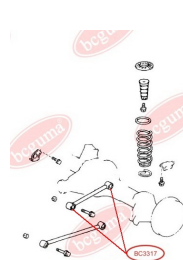

APPLICABILITY:

LEXUS, TOYOTA

BC3317