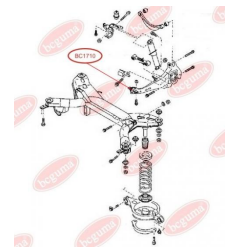

APPLICABILITY:

MAZDA

BC1710