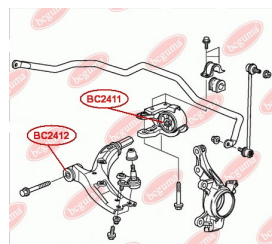

APPLICABILITY:

HONDA

BC2412