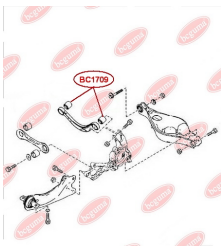

BC1709

CONTROL ARM-/TRAILING ARM BUSH

www.en.bcguma.ua/auto/BC1709

Part Number:	BC1709
GTIN-13:	4823101803822
Number of other manufacturers (OEMs):	GS1D28450A
Weight, g:	169
Required amount:	4
Items in Package:	1
External diameter, mm:	40.0
Inner diameter, mm:	12.0
Thickness, mm:	44.0
Material:	Rubber / metal
That installation:	Back
Party settings:	Left / Right

APPLICABILITY:

MAZDA

CONTROL ARM-/TRAILING ARM BUSH

www.en.bcguma.ua/auto/BC1710

Part Number:	BC1710
GTIN-13:	4823101803839
Number of other manufacturers (OEMs):	G26A28200B; G26A28250B; GJ6A28200K; GJ6A28200G; GJ6A28200J; GJ6A28250K; GJ6A28250G; GJ6A28250J
Weight, g:	631
Required amount:	2
Items in Package:	1
External diameter, mm:	60.5
Inner diameter, mm:	-
Thickness, mm:	148.0
Material:	Rubber / metal
That installation:	Back
Party settings:	Left / Right

APPLICABILITY:

MAZDA

BC1710