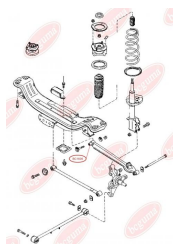

TRACK CONTROL ARM BUSH, REAR

www.en.bcguma.ua/auto/BC1609

Part Number:	BC1609
GTIN-13:	4823101803617
Number of other manufacturers (OEMs):	GC5J2860X; GA2A2860XA; GC5J28600
Weight, g:	164
Required amount:	2
Items in Package:	1
External diameter, mm:	35.0
Inner diameter, mm:	12.0
Thickness, mm:	64.0
Material:	Rubber / metal
That installation:	Back
Party settings:	Left / Right