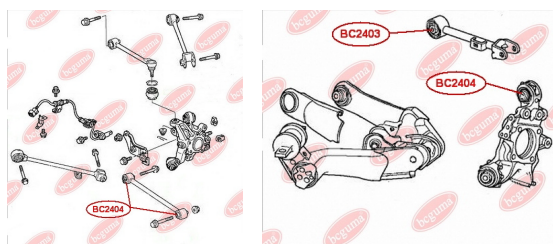

CONTROL ARM-/TRAILING ARM BUSH

www.en.bcguma.ua/auto/BC2404

Part Number:	BC2404
GTIN-13:	4823101805093
Number of other manufacturers (OEMs):	52350SEA000
Weight, g:	215
Required amount:	4
Items in Package:	1
External diameter, mm:	42.3
Inner diameter, mm:	12.0
Thickness, mm:	50.0
Material:	Metal / Rubber
That installation:	Back
Party settings:	Left / Right