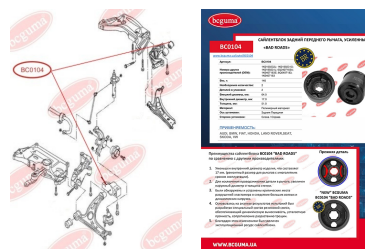

BC0104

APPLICABILITY:

AUDI, SEAT, SKODA, VW