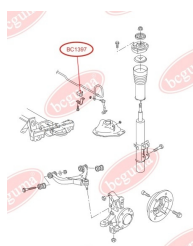

APPLICABILITY:

MERCEDES-BENZ, VW

BC1397