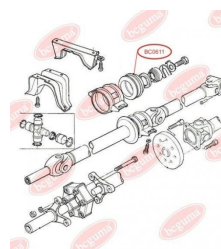

BC0606

BUSHING, LEAF SPRING

www.en.bcguma.ua/auto/BC0606

Part Number:	BC0606
GTIN-13:	4823101801064
Number of other manufacturers (OEMs):	1575045; 80VB5A546AA
Weight, g:	391
Required amount:	-
Items in Package:	1
External diameter, mm:	46.3
Inner diameter, mm:	16.0
Thickness, mm:	67.0
Material:	Rubber / metal
That installation:	Back
Party settings:	Left / Right

APPLICABILITY:

FORD

SUSPENSION, DRIVE SHAFT

www.en.bcguma.ua/auto/BC0611

Part Number:	BC0611
GTIN-13:	4823101801071
Number of other manufacturers (OEMs):	1649554; 83BG4846AA
Weight, g:	120
Required amount:	-
Items in Package:	1
External diameter, mm:	72.0
Inner diameter, mm:	58.5
Thickness, mm:	60.0
Material:	Rubber
That installation:	-
Party settings:	-

APPLICABILITY:

FORD

BC0611