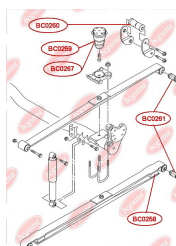

APPLICABILITY:

VW

BC0258