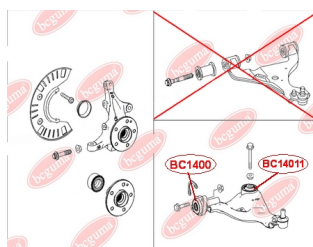

CONTROL ARM-/TRAILING ARM BUSH

www.en.bcguma.ua/auto/BC14011

Part Number:	BC14011
GTIN-13:	4823101806328
Number of other manufacturers (OEMs):	A6393301401; A6393301501
Weight, g:	366
Required amount:	2
Items in Package:	1
External diameter, mm:	70.0
Inner diameter, mm:	14.0
Thickness, mm:	70.0
Material:	Rubber / metal
That installation:	Front
Party settings:	Left / Right

BC14011