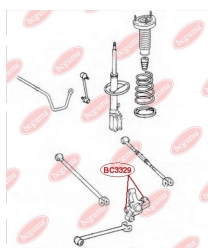

BC3329

CONTROL ARM-/TRAILING ARM BUSH

www.en.bcguma.ua/auto/BC3329

Part Number:	BC3329
GTIN-13:	4823101805550
Number of other manufacturers (OEMs):	4230548010
Weight, g:	126
Required amount:	4
Items in Package:	1
External diameter, mm:	36.5
Inner diameter, mm:	14.0
Thickness, mm:	42.0
Material:	Rubber / metal
That installation:	Back
Party settings:	Left / Right

APPLICABILITY:

LEXUS, TOYOTA

BC3330

ANTI-ROLL BAR BUSHING KIT

www.en.bcguma.ua/auto/BC3330

Part Number:	BC3330
GTIN-13:	4823101805857
Number of other manufacturers (OEMs):	4881533100
Weight, g:	42
Required amount:	2
Items in Package:	1
External diameter, mm:	35.0
Inner diameter, mm:	23.0
Thickness, mm:	41.0
Material:	Rubber
That installation:	Front
Party settings:	Left / Right

APPLICABILITY:

LEXUS, TOYOTA