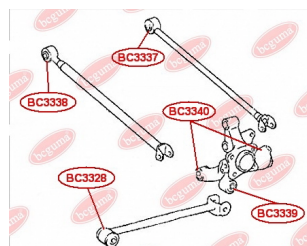

APPLICABILITY:

LEXUS, TOYOTA, TOYOTA (GAC)

BC3328