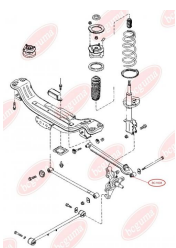

BC1608

TRACK CONTROL ARM BUSH, FRONT

www.en.bcguma.ua/auto/BC1608

Part Number:	BC1608
GTIN-13:	4823101803600
Number of other manufacturers (OEMs):	GA2A2860XA; GC5J2860X; GC5J28600
Weight, g:	105
Required amount:	2
Items in Package:	1
External diameter, mm:	31.5
Inner diameter, mm:	14.0
Thickness, mm:	53.0
Material:	Rubber / metal
That installation:	Back
Party settings:	Left / Right

APPLICABILITY:

MAZDA

BC1609

TRACK CONTROL ARM BUSH, REAR

www.en.bcguma.ua/auto/BC1609

Part Number:	BC1609
GTIN-13:	4823101803617
Number of other manufacturers (OEMs):	GC5J2860X; GA2A2860XA; GC5J28600
Weight, g:	164
Required amount:	2
Items in Package:	1
External diameter, mm:	35.0
Inner diameter, mm:	12.0
Thickness, mm:	64.0
Material:	Rubber / metal
That installation:	Back
Party settings:	Left / Right

APPLICABILITY:

MAZDA