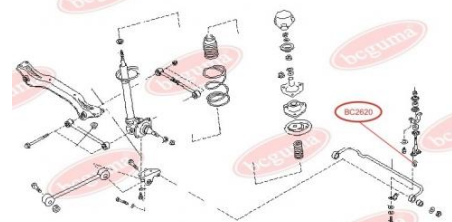

**APPLICABILITY:**

NISSAN

**BC2621****HUB CARRIER BUSHING**[www.en.bcguma.ua/auto/BC2621](http://www.en.bcguma.ua/auto/BC2621)

Part Number:	BC2621
GTIN-13:	4823101805345
Number of other manufacturers (OEMs):	5504531U00; 550450M000; 550452J000
Weight, g:	295
Required amount:	2
Items in Package:	1
External diameter, mm:	60.2
Inner diameter, mm:	12.2
Thickness, mm:	60.0
Material:	Metal / Rubber
That installation:	Back
Party settings:	Left / Right