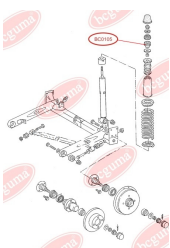

BC0105

BEARING RING, LOWER BUSHING

www.en.bcguma.ua/auto/BC0105

Part Number:	BC0105
GTIN-13:	4823101800067
Number of other manufacturers (OEMs):	811512333A
Weight, g:	42
Required amount:	2
Items in Package:	1
External diameter, mm:	48.0
Inner diameter, mm:	10.0
Thickness, mm:	32.0
Material:	Rubber
That installation:	Back
Party settings:	Left / Right

APPLICABILITY:

AUDI

BEARING RING, UPPER BUSHING

www.en.bcguma.ua/auto/BC0106

Part Number:	BC0106
GTIN-13:	4823101800074
Number of other manufacturers (OEMs):	811512335A
Weight, g:	33
Required amount:	2
Items in Package:	1
External diameter, mm:	48.0
Inner diameter, mm:	10.0
Thickness, mm:	21.0
Material:	Rubber
That installation:	Back
Party settings:	Left / Right