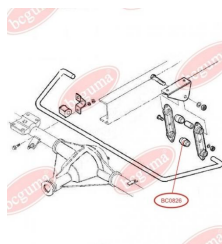

APPLICABILITY:

IVECO

BC0826