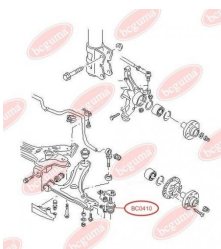

BC0410

ANTHER OF BALL JOINT

www.en.bcguma.ua/auto/BC0410

Part Number:	BC0410
GTIN-13:	4823101800906
Number of other manufacturers (OEMs):	357407365A; 357407365; 31121127726; 31121127725; 31121126253; 31126756491; 31126756696
Weight, g:	6
Required amount:	2
Items in Package:	1
External diameter, mm:	32.0
Inner diameter, mm:	16.0
Thickness, mm:	22.0
Material:	Rubber MBS
That installation:	Front
Party settings:	Left / Right

APPLICABILITY:

ALPINA, BMW, FORD, GEO, GLAS, HYUNDAI, MITSUBISHI, RENAULT, SEAT, SUBARU, VAUXHALL, VW

RUBBER BUFFER, SUSPENSION

www.en.bcguma.ua/auto/BC0413

Part Number:	BC0413
GTIN-13:	4823101800913
Number of other manufacturers (OEMs):	33521091859
Weight, g:	207
Required amount:	2
Items in Package:	1
External diameter, mm:	110.0
Inner diameter, mm:	59.0
Thickness, mm:	23.0
Material:	Rubber
That installation:	Back
Party settings:	Left / Right

BC0413

APPLICABILITY:

BMW