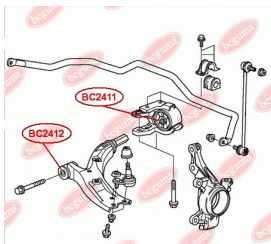

BC2411

CONTROL ARM-/TRAILING ARM BUSH

www.en.bcguma.ua/auto/BC2411

Part Number:	BC2411
GTIN-13:	4823101805529
Number of other manufacturers (OEMs):	51395SWAE01
Weight, g:	210
Required amount:	2
Items in Package:	1
External diameter, mm:	70.5
Inner diameter, mm:	19.0
Thickness, mm:	50.0
Material:	Polymer/Rubber/Metal
That installation:	Front
Party settings:	Left / Right

APPLICABILITY:

HONDA

CONTROL ARM-/TRAILING ARM BUSH

www.en.bcguma.ua/auto/BC2412

Part Number:	BC2412
GTIN-13:	4823101805000
Number of other manufacturers (OEMs):	51350SWAE01
Weight, g:	183
Required amount:	2
Items in Package:	1
External diameter, mm:	41.5
Inner diameter, mm:	14.3
Thickness, mm:	61.0
Material:	Rubber / metal
That installation:	Front
Party settings:	Left / Right

APPLICABILITY:

HONDA

BC2412