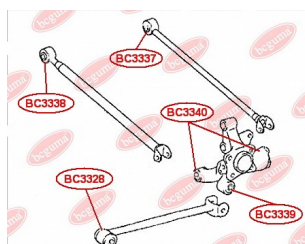

CONTROL ARM-/TRAILING ARM BUSH

www.en.bcguma.ua/auto/BC3338

Part Number:	BC3338
GTIN-13:	4823101805956
Number of other manufacturers (OEMs):	4871048050
Weight, g:	157
Required amount:	2
Items in Package:	1
External diameter, mm:	37.2
Inner diameter, mm:	12.3
Thickness, mm:	55.0
Material:	Rubber / metal
That installation:	Back
Party settings:	Left / Right