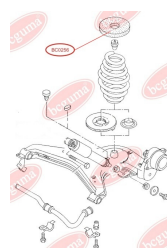

APPLICABILITY:

VW

BC0256