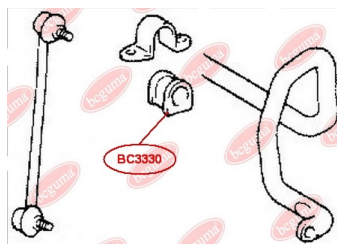

ANTI-ROLL BAR BUSHING KIT

www.en.bcguma.ua/auto/BC3330

Part Number:	BC3330
GTIN-13:	4823101805857
Number of other manufacturers (OEMs):	4881533100
Weight, g:	42
Required amount:	2
Items in Package:	1
External diameter, mm:	35.0
Inner diameter, mm:	23.0
Thickness, mm:	41.0
Material:	Rubber
That installation:	Front
Party settings:	Left / Right