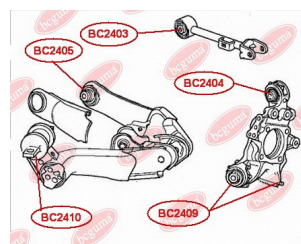

APPLICABILITY:

HONDA

BC2410