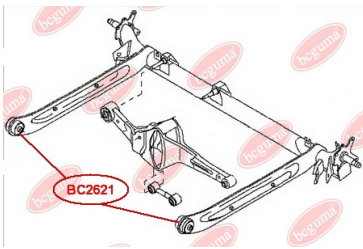

**APPLICABILITY:**

NISSAN

**BC2621****HUB CARRIER BUSHING**[www.en.bcguma.ua/auto/BC2621](http://www.en.bcguma.ua/auto/BC2621)

Part Number:	BC2621
GTIN-13:	4823101805345
Number of other manufacturers (OEMs):	5504531U00; 550450M000; 550452J000
Weight, g:	295
Required amount:	2
Items in Package:	1
External diameter, mm:	60.2
Inner diameter, mm:	12.2
Thickness, mm:	60.0
Material:	Metal / Rubber
That installation:	Back
Party settings:	Left / Right