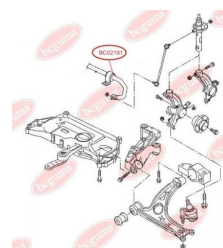

APPLICABILITY:

AUDI, SEAT, SKODA, VW

BC02191