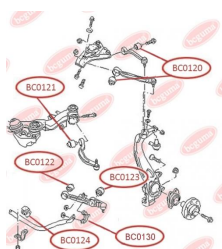

## CONTROL ARM-/TRAILING ARM BUSH

[www.en.bcguma.ua/auto/BC0117](http://www.en.bcguma.ua/auto/BC0117)

Part Number:	BC0117
GTIN-13:	4823101805642
Number of other manufacturers (OEMs):	7L0412333A; 95534324301
Weight, g:	312
Required amount:	2
Items in Package:	1
External diameter, mm:	46.5
Inner diameter, mm:	14.2
Thickness, mm:	74.0
Material:	Metal / Rubber
That installation:	Front
Party settings:	Left / Right

## CONTROL ARM-/TRAILING ARM BUSH, REINFORCED "BAD ROADS"

[www.en.bcguma.ua/auto/BC0120](http://www.en.bcguma.ua/auto/BC0120)

Part Number:	BC0120
GTIN-13:	4823101805864
Number of other manufacturers (OEMs):	4B0407515; 4D0407515C
Weight, g:	151
Required amount:	4
Items in Package:	1
External diameter, mm:	46.5
Inner diameter, mm:	10.0
Thickness, mm:	40.0
Material:	Metal / Rubber
That installation:	Front
Party settings:	Left / Right

### APPLICABILITY:

AUDI, SAAB, SEAT, SKODA, VW

**BC0120**

**BC0123****CONTROL ARM-/TRAILING ARM BUSH**[www.en.bcguma.ua/auto/BC0123](http://www.en.bcguma.ua/auto/BC0123)

Part Number:	BC0123
GTIN-13:	4823101805772
Number of other manufacturers (OEMs):	8E0407181B; 8E0407181C; 8E0407181D
Weight, g:	182
Required amount:	2
Items in Package:	1
External diameter, mm:	40.5
Inner diameter, mm:	12.2
Thickness, mm:	37.0
Material:	Metal / Rubber
That installation:	Front
Party settings:	Left / Right

**APPLICABILITY:**

AUDI, SEAT, SKODA, VW

**CONTROL ARM-/TRAILING ARM BUSH**[www.en.bcguma.ua/auto/BC0125](http://www.en.bcguma.ua/auto/BC0125)

Part Number:	BC0125
GTIN-13:	4823101805871
Number of other manufacturers (OEMs):	8E0501541S; 8E0501541Q; 8E0501541J
Weight, g:	191
Required amount:	4
Items in Package:	1
External diameter, mm:	36.4
Inner diameter, mm:	12.2
Thickness, mm:	46.5
Material:	Metal / Rubber
That installation:	Back
Party settings:	Left / Right