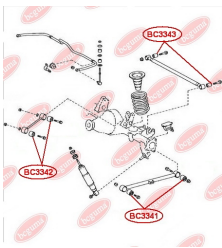

BC3341

CONTROL ARM-/TRAILING ARM BUSH

www.en.bcguma.ua/auto/BC3341

Part Number:	BC3341
GTIN-13:	4823101805604
Number of other manufacturers (OEMs):	4872535020; 4872035060; 4872035061
Weight, g:	296
Required amount:	4
Items in Package:	1
External diameter, mm:	50.4
Inner diameter, mm:	14.2
Thickness, mm:	60.0
Material:	Metal / Rubber
That installation:	Back
Party settings:	Left / Right

APPLICABILITY:

TOYOTA

CONTROL ARM-/TRAILING ARM BUSH

www.en.bcguma.ua/auto/BC3342

Part Number:	BC3342
GTIN-13:	4823101805758
Number of other manufacturers (OEMs):	4879060010; 4871035060; 4871035070; 4871435010; 4877060010; 4871060160; 4871035050
Weight, g:	240
Required amount:	4
Items in Package:	1
External diameter, mm:	50.4
Inner diameter, mm:	12.2
Thickness, mm:	55.0
Material:	Metal / Rubber
That installation:	Back
Party settings:	Left / Right

APPLICABILITY:

TOYOTA

BC3342