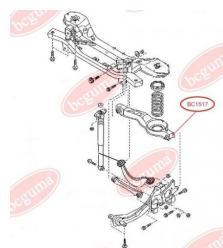

BC1516

LINK STABILIZER BUSH

www.en.bcguma.ua/auto/BC1516

Part Number:	BC1516
GTIN-13:	4823101803518
	5482622000; 8AB234100B; 8AG134100; 71028775; 9980308190; 999010800; 52316692010; S47P34171; 999420800; B46125156A; B21028776; 8AB234100A; B45934158; 8AB234100; B45934470; B46128156; GJ2134158; GJ2128158A; GJ2134157; G03028157; S08534157; B45534157
Number of other manufacturers (OEMs):	
Weight, g:	5
Required amount:	-
Items in Package:	1
External diameter, mm:	22.0
Inner diameter, mm:	7.2
Thickness, mm:	14.3
Material:	Rubber
That installation:	Back
Party settings:	Left / Right

APPLICABILITY:

HONDA, MAZDA

TRACK CONTROL ARM BUSH

www.en.bcguma.ua/auto/BC1517

Part Number:	BC1517
GTIN-13:	4823101803525
	1150353; 1357317; 98AG5K652AK; 1136073; 1061660; 1448127; BBM228300B; 4M515K652AD; BBP328300A; B37F28300B; B37F28300A; BP4K28300D; BP4K28300E; B39D28300A
Number of other manufacturers (OEMs):	
Weight, g:	133
Required amount:	2
Items in Package:	1
External diameter, mm:	36.0
Inner diameter, mm:	12.0
Thickness, mm:	44.5
Material:	Rubber / metal
That installation:	Back
Party settings:	Left / Right

APPLICABILITY:

FORD, MAZDA, OPEL, VOLVO

BC1517