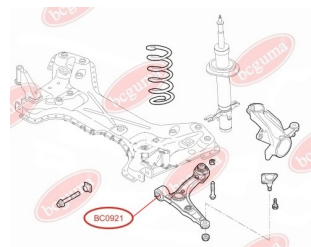

CONTROL ARM-/TRAILING ARM BUSH

www.en.bcguma.ua/auto/BC0921

Part Number:	BC0921
GTIN-13:	4823101801804
Number of other manufacturers (OEMs):	1352225080; 3521P2S1; 3521P1S1; 3521P2; 3521P1; 3520S1S1; 3520S0S1; 3520S1; 3520S0; 1352228080; 50705198; 1352226080; 3520S0; 3520S1; 3521P1; 3521P2; 1352227080
Weight, g:	265
Required amount:	2
Items in Package:	1
External diameter, mm:	60.0
Inner diameter, mm:	19.0
Thickness, mm:	65.0
Material:	Rubber / metal
That installation:	Front
Party settings:	Left / Right

BC0921