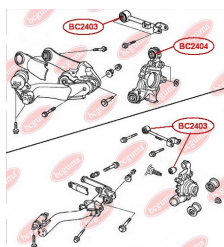

BC2403

CONTROL ARM-/TRAILING ARM BUSH

www.en.bcguma.ua/auto/BC2403

Part Number:	BC2403
GTIN-13:	4823101805086
Number of other manufacturers (OEMs):	52390SWAA00; 52390S7A000; 52390S9A981; 52400S9A981; 52395S5A004
Weight, g:	210
Required amount:	2
Items in Package:	1
External diameter, mm:	42.3
Inner diameter, mm:	12.0
Thickness, mm:	47.0
Material:	Metal / Rubber
That installation:	Back
Party settings:	Left / Right

APPLICABILITY:

HONDA

BC2404

CONTROL ARM-/TRAILING ARM BUSH

www.en.bcguma.ua/auto/BC2404

Part Number:	BC2404
GTIN-13:	4823101805093
Number of other manufacturers (OEMs):	52350SEA000
Weight, g:	215
Required amount:	4
Items in Package:	1
External diameter, mm:	42.3
Inner diameter, mm:	12.0
Thickness, mm:	50.0
Material:	Metal / Rubber
That installation:	Back
Party settings:	Left / Right

APPLICABILITY:

HONDA