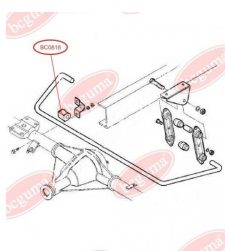

BC0818

STABILISER MOUNTING

www.en.bcguma.ua/auto/BC0818

Part Number:	BC0818
GTIN-13:	4823101801453
Number of other manufacturers (OEMs):	93803961
Weight, g:	42
Required amount:	-
Items in Package:	1
External diameter, mm:	34.0
Inner diameter, mm:	16.0
Thickness, mm:	40.0
Material:	Rubber
That installation:	Back
Party settings:	Left / Right

APPLICABILITY:

IVECO

BC0819

STABILISER MOUNTING

www.en.bcguma.ua/auto/BC0819

Part Number:	BC0819
GTIN-13:	4823101801460
Number of other manufacturers (OEMs):	8581021
Weight, g:	39
Required amount:	-
Items in Package:	1
External diameter, mm:	34.0
Inner diameter, mm:	18.0
Thickness, mm:	40.0
Material:	Rubber
That installation:	Back
Party settings:	Left / Right

APPLICABILITY:

IVECO