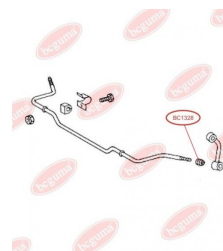

APPLICABILITY:

MERCEDES-BENZ, VW

BC1328