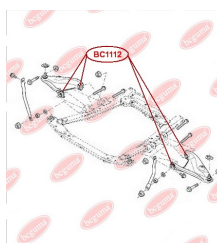

APPLICABILITY:

DACIA, RENAULT

BC1112