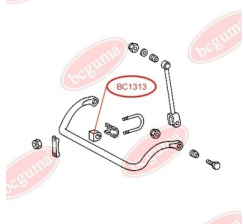

BC1313

STABILISER MOUNTING

www.en.bcguma.ua/auto/BC1313

Part Number:	BC1313
GTIN-13:	4823101802405
Number of other manufacturers (OEMs):	A6023260882
Weight, g:	91
Required amount:	2
Items in Package:	1
External diameter, mm:	48.0
Inner diameter, mm:	28.0
Thickness, mm:	48.5
Material:	Rubber
That installation:	Front
Party settings:	Left / Right

APPLICABILITY:

MERCEDES-BENZ

BC1314

BUSH, SPRING SHACKLE

www.en.bcguma.ua/auto/BC1314

Part Number:	BC1314
GTIN-13:	4823101802412
Number of other manufacturers (OEMs):	A3183220250; A6673220350; A6673220650
Weight, g:	44
Required amount:	4
Items in Package:	1
External diameter, mm:	42.0
Inner diameter, mm:	30.0
Thickness, mm:	41.0
Material:	Rubber
That installation:	Back Front
Party settings:	Left / Right

APPLICABILITY:

MERCEDES-BENZ