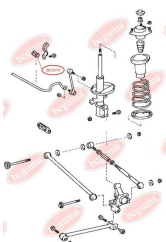

BC3314

ANTI-ROLL BAR BUSHING KIT

www.en.bcguma.ua/auto/BC3314

Part Number:	BC3314
GTIN-13:	4823101804935
Number of other manufacturers (OEMs):	4881833020; 4881833021
Weight, g:	49
Required amount:	2
Items in Package:	1
External diameter, mm:	30.0
Inner diameter, mm:	15.0
Thickness, mm:	36.0
Material:	Rubber
That installation:	Back
Party settings:	Left / Right

APPLICABILITY:

LEXUS, TOYOTA

ANTI-ROLL BAR STABILISER BUSH

www.en.bcguma.ua/auto/BC3315

Part Number:	BC3315
GTIN-13:	4823101804942
Number of other manufacturers (OEMs):	9038513008
Weight, g:	14
Required amount:	2
Items in Package:	1
External diameter, mm:	27.0
Inner diameter, mm:	13.5
Thickness, mm:	23.5
Material:	Rubber
That installation:	Back
Party settings:	Left / Right

APPLICABILITY:

TOYOTA

BC3315