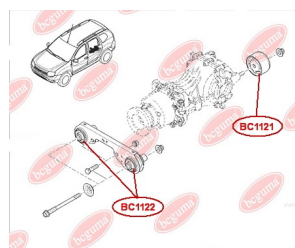

APPLICABILITY:

NISSAN, RENAULT

BC1122