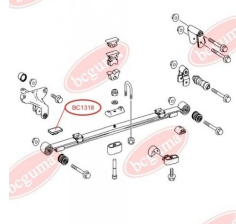

APPLICABILITY:

MAN, MERCEDES-BENZ, VOLVO

BC1318