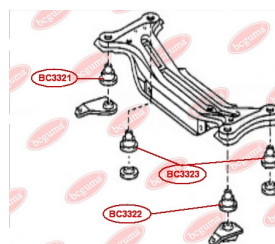

## HUB CARRIER BUSHING

[www.en.bcguma.ua/auto/BC3321](http://www.en.bcguma.ua/auto/BC3321)

Part Number:	BC3321
GTIN-13:	4823101806014
Number of other manufacturers (OEMs):	5227133030
Weight, g:	315
Required amount:	1
Items in Package:	1
External diameter, mm:	50.6
Inner diameter, mm:	16.4
Thickness, mm:	49.2
Material:	Metal / Rubber
That installation:	Back
Party settings:	Right