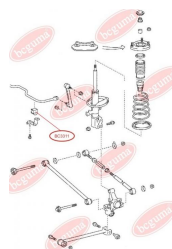

APPLICABILITY:

TOYOTA

BC3311