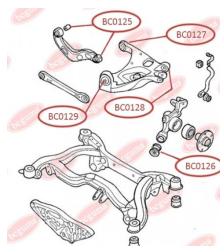

### APPLICABILITY:

AUDI, SAAB, SEAT, SKODA, VW

**BC0120**

**BC0123****CONTROL ARM-/TRAILING ARM BUSH**[www.en.bcguma.ua/auto/BC0123](http://www.en.bcguma.ua/auto/BC0123)

Part Number:	BC0123
GTIN-13:	4823101805772
Number of other manufacturers (OEMs):	8E0407181B; 8E0407181C; 8E0407181D
Weight, g:	182
Required amount:	2
Items in Package:	1
External diameter, mm:	40.5
Inner diameter, mm:	12.2
Thickness, mm:	37.0
Material:	Metal / Rubber
That installation:	Front
Party settings:	Left / Right

**APPLICABILITY:**

AUDI, SEAT, SKODA, VW

**CONTROL ARM-/TRAILING ARM BUSH**[www.en.bcguma.ua/auto/BC0125](http://www.en.bcguma.ua/auto/BC0125)

Part Number:	BC0125
GTIN-13:	4823101805871
Number of other manufacturers (OEMs):	8E0501541S; 8E0501541Q; 8E0501541J
Weight, g:	191
Required amount:	4
Items in Package:	1
External diameter, mm:	36.4
Inner diameter, mm:	12.2
Thickness, mm:	46.5
Material:	Metal / Rubber
That installation:	Back
Party settings:	Left / Right

**APPLICABILITY:**

AUDI, SEAT

**BC0125**

**BC0126****CONTROL ARM-/TRAILING ARM BUSH**

[www.en.bcguma.ua/auto/BC0126](http://www.en.bcguma.ua/auto/BC0126)

Part Number:	BC0126
GTIN-13:	4823101806137
Number of other manufacturers (OEMs):	8E0505311T; 8E0505312T; 8E0505311S; 8E0505312S; 8E0505203C; 8E0505203D; 8E0505311AC; 8E0505312AC
Weight, g:	250
Required amount:	2
Items in Package:	1
External diameter, mm:	43.8
Inner diameter, mm:	12.2
Thickness, mm:	60.0
Material:	Rubber / metal
That installation:	Back
Party settings:	Left / Right