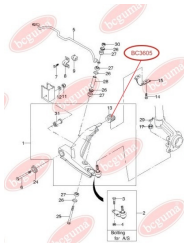

CONTROL ARM/TRAILING ARM BUSH

www.en.bcguma.ua/auto/BC3605

Part Number:	BC3605
GTIN-13:	4823101804720
Number of other manufacturers (OEMs):	0352335; 90235040; 0352335; 90334546
Weight, g:	178
Required amount:	2
Items in Package:	1
External diameter, mm:	56.0
Inner diameter, mm:	21.0
Thickness, mm:	54.0
Material:	Rubber
That installation:	Back Front
Party settings:	Left / Right