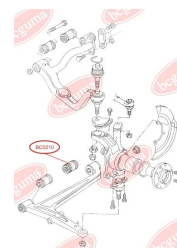

APPLICABILITY:

VW

BC0210