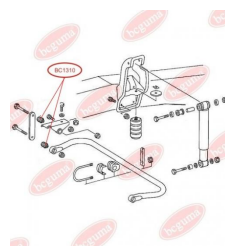

BC1308

BUSHING, LEAF SPRING

www.en.bcguma.ua/auto/BC1308

Part Number:	BC1308
GTIN-13:	4823101802368
Number of other manufacturers (OEMs):	A6703200344
Weight, g:	374
Required amount:	2
Items in Package:	1
External diameter, mm:	58.0
Inner diameter, mm:	36.0
Thickness, mm:	86.5
Material:	Rubber / metal
That installation:	Back
Party settings:	Behind

APPLICABILITY:

DAF, DEUTZ-FAHR, FENDT, INTERNATIONAL HARV., IVECO, KRAMER, MAGIRUS-DEUTZ, MAN, MERCEDES-BENZ

ANTI-ROLL BAR BUSHING KIT

www.en.bcguma.ua/auto/BC1310

Part Number:	BC1310
GTIN-13:	4823101802375
Number of other manufacturers (OEMs):	A3093200073; A3143260153; A3143260481
Weight, g:	41
Required amount:	-
Items in Package:	1
External diameter, mm:	30.0
Inner diameter, mm:	12.0
Thickness, mm:	30.0
Material:	Rubber / metal
That installation:	Back Front
Party settings:	Left / Right

APPLICABILITY:

MERCEDES-BENZ

BC1310