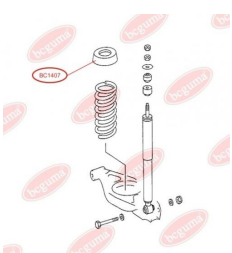

BC1407

RUBBER BUFFER, SUSPENSION

www.en.bcguma.ua/auto/BC1407

Part Number:	BC1407
GTIN-13:	4823101803211
Number of other manufacturers (OEMs):	A2013251144
Weight, g:	144
Required amount:	2
Items in Package:	1
External diameter, mm:	102.0
Inner diameter, mm:	62.0
Thickness, mm:	108.0
Material:	Rubber
That installation:	Back
Party settings:	Left / Right

APPLICABILITY:

MERCEDES-BENZ

BC1408

RUBBER BUFFER, SUSPENSION

www.en.bcguma.ua/auto/BC1408

Part Number:	BC1408
GTIN-13:	4823101803228
Number of other manufacturers (OEMs):	A2013251244
Weight, g:	182
Required amount:	2
Items in Package:	1
External diameter, mm:	102.0
Inner diameter, mm:	62.0
Thickness, mm:	108.0
Material:	Rubber
That installation:	Back
Party settings:	Left / Right

APPLICABILITY:

MERCEDES-BENZ