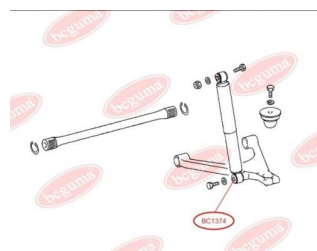

**APPLICABILITY:**

MERCEDES-BENZ

**BC1374**

**BC1394****BUSH, SPRING CARRIER, UNIVERSAL**[www.en.bcguma.ua/auto/BC1394](http://www.en.bcguma.ua/auto/BC1394)

Part Number:	BC1394
GTIN-13:	4823101803082
Number of other manufacturers (OEMs):	A3183220250; A6673220350; A6673220650
Weight, g:	224
Required amount:	2
Items in Package:	1
External diameter, mm:	45.0
Inner diameter, mm:	22.5
Thickness, mm:	84.0
Material:	Rubber / metal
That installation:	Front
Party settings:	Left / Right