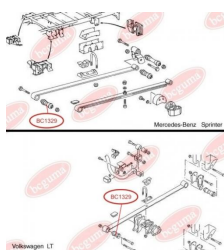

BC1329

BUSHING, LEAF SPRING

www.en.bcguma.ua/auto/BC1329

Part Number:	BC1329
GTIN-13:	4823101802566
Number of other manufacturers (OEMs):	2D0511171; A9013240150
Weight, g:	159
Required amount:	2
Items in Package:	1
External diameter, mm:	32.2
Inner diameter, mm:	12.1
Thickness, mm:	80.0
Material:	Rubber / metal
That installation:	Back Front
Party settings:	Left / Right

APPLICABILITY:

MERCEDES-BENZ, VW

BUSHING, LEAF SPRING

www.en.bcguma.ua/auto/BC1330

Part Number:	BC1330
GTIN-13:	4823101802573
Number of other manufacturers (OEMs):	A9013240250; A9013240350; 2D0511171C; 2D0511171B; 05118732AA; 5118732AA
Weight, g:	336
Required amount:	4
Items in Package:	1
External diameter, mm:	50.4
Inner diameter, mm:	12.1
Thickness, mm:	80.0
Material:	Rubber / metal
That installation:	Back
Party settings:	Left / Right

APPLICABILITY:

MERCEDES-BENZ, VW

BC1330