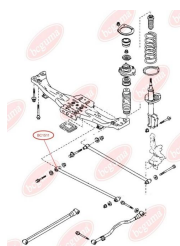

APPLICABILITY:

MAZDA