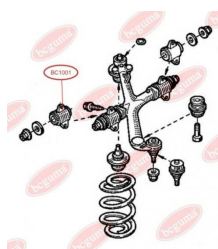

CONTROL ARM-/TRAILING ARM BUSH

www.en.bcguma.ua/auto/BC1001

Part Number:	BC1001
GTIN-13:	4823101801989
Number of other manufacturers (OEMs):	7700302115; 7700302116; 4500091; 5445000QAA; 09160391; 9160391
Weight, g:	194
Required amount:	2
Items in Package:	1
External diameter, mm:	49.0
Inner diameter, mm:	22.0
Thickness, mm:	60.0
Material:	Rubber / metal
That installation:	Front
Party settings:	Left / Right

BC1001