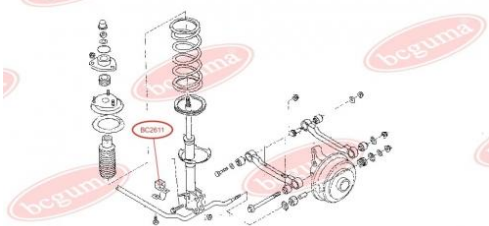

BC2611

ANTI-ROLL BAR BUSHING KIT

www.en.bcguma.ua/auto/BC2611

Part Number:	BC2611
GTIN-13:	4823101804300
Number of other manufacturers (OEMs):	5514950A00
Weight, g:	84
Required amount:	2
Items in Package:	1
External diameter, mm:	47.0
Inner diameter, mm:	23.0
Thickness, mm:	40.0
Material:	Rubber
That installation:	Back
Party settings:	Left / Right

APPLICABILITY:

NISSAN

BC2613

ANTI-ROLL BAR BUSHING KIT

www.en.bcguma.ua/auto/BC2613

Part Number:	BC2613
GTIN-13:	4823101804317
Number of other manufacturers (OEMs):	5624360Y10
Weight, g:	30
Required amount:	2
Items in Package:	1
External diameter, mm:	21.5
Inner diameter, mm:	10.0
Thickness, mm:	31.0
Material:	Rubber
That installation:	Back
Party settings:	Left / Right

APPLICABILITY:

NISSAN