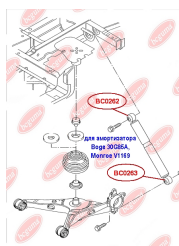

SHOCK ABSORBER BUSH, UPPER

www.en.bcguma.ua/auto/BC0262

Part Number:	BC0262
GTIN-13:	4823101800715
Number of other manufacturers (OEMs):	7H5513029C; 7H0513029E; 7H0513029D
Weight, g:	129
Required amount:	2
Items in Package:	1
External diameter, mm:	41.3
Inner diameter, mm:	12.0
Thickness, mm:	40.0
Material:	Metal / Rubber
That installation:	Back
Party settings:	Left / Right