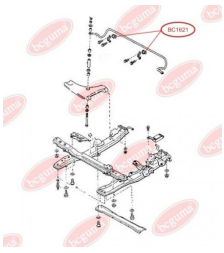

**APPLICABILITY:**

MAZDA

**BC1621****ANTI-ROLL BAR BUSHING KIT**[www.en.bcguma.ua/auto/BC1621](http://www.en.bcguma.ua/auto/BC1621)

Part Number:	BC1621
GTIN-13:	4823101803709
Number of other manufacturers (OEMs):	G03034156
Weight, g:	28
Required amount:	2
Items in Package:	1
External diameter, mm:	31.0
Inner diameter, mm:	16.5
Thickness, mm:	38.5
Material:	Rubber
That installation:	Back
Party settings:	Left / Right