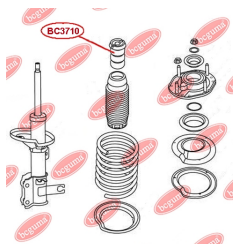

APPLICABILITY:

GEELY

BC3710