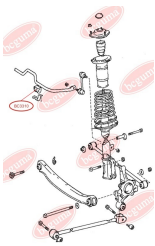

BC3310

ANTI-ROLL BAR BUSHING KIT

www.en.bcguma.ua/auto/BC3310

Part Number:	BC3310
GTIN-13:	4823101804898
Number of other manufacturers (OEMs):	4881820070; 4881802021; 4881812150
Weight, g:	32
Required amount:	2
Items in Package:	1
External diameter, mm:	32.0
Inner diameter, mm:	14.0
Thickness, mm:	36.0
Material:	Rubber
That installation:	Back
Party settings:	Left / Right

APPLICABILITY:

TOYOTA

ANTI-ROLL BAR BUSHING KIT

www.en.bcguma.ua/auto/BC3311

Part Number:	BC3311
GTIN-13:	4823101804904
Number of other manufacturers (OEMs):	4881805010; 4881820280; 4881505030
Weight, g:	39
Required amount:	2
Items in Package:	1
External diameter, mm:	-
Inner diameter, mm:	13.0
Thickness, mm:	37.0
Material:	Rubber
That installation:	Back
Party settings:	Left / Right

APPLICABILITY:

TOYOTA

BC3311