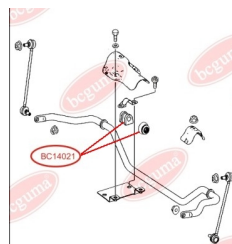

BC1402

STABILISER MOUNTING

www.en.bcguma.ua/auto/BC1402

Part Number:	BC1402
GTIN-13:	4823101803167
Number of other manufacturers (OEMs):	A6393232085
Weight, g:	81
Required amount:	2
Items in Package:	1
External diameter, mm:	43.0
Inner diameter, mm:	26.0
Thickness, mm:	54.0
Material:	Rubber
That installation:	Front
Party settings:	Left / Right

APPLICABILITY:

MERCEDES-BENZ

STABILISER MOUNTING WITH ANTHER (BC1398 - 1PC., BC1403 - 2PC.)

www.en.bcguma.ua/auto/BC14021

Part Number:	BC14021
GTIN-13:	4823101803174
Number of other manufacturers (OEMs):	A6393230292; A6393232085
Weight, g:	93
Required amount:	2
Items in Package:	1
External diameter, mm:	43.0
Inner diameter, mm:	26.0
Thickness, mm:	-
Material:	Rubber
That installation:	Front
Party settings:	Left / Right

APPLICABILITY:

MERCEDES-BENZ

BC14021