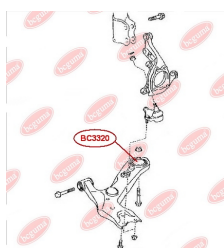

BC3320

CONTROL ARM-/TRAILING ARM BUSH REINFORCED, "BAD ROADS"

www.en.bcguma.ua/auto/BC3320

Part Number:	BC3320
GTIN-13:	4823101805840
Number of other manufacturers (OEMs):	4806842050; 4806942050; 4806842051; 4806942051; 4806828140; 4806928140
Weight, g:	261
Required amount:	2
Items in Package:	1
External diameter, mm:	68.7
Inner diameter, mm:	16.4
Thickness, mm:	60.0
Material:	Metal / Rubber
That installation:	Front
Party settings:	Left / Right

APPLICABILITY:

LEXUS, TOYOTA

BC3321

HUB CARRIER BUSHING

www.en.bcguma.ua/auto/BC3321

Part Number:	BC3321
GTIN-13:	4823101806014
Number of other manufacturers (OEMs):	5227133030
Weight, g:	315
Required amount:	1
Items in Package:	1
External diameter, mm:	50.6
Inner diameter, mm:	16.4
Thickness, mm:	49.2
Material:	Metal / Rubber
That installation:	Back
Party settings:	Right

APPLICABILITY:

LEXUS, TOYOTA