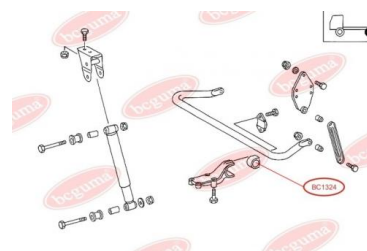

ANTI-ROLL BAR BUSHING KIT

www.en.bcguma.ua/auto/BC1324

Part Number:	BC1324
GTIN-13:	4823101802511
Number of other manufacturers (OEMs):	A6733260281; A6733260581
Weight, g:	93
Required amount:	2
Items in Package:	1
External diameter, mm:	58.0
Inner diameter, mm:	36.0
Thickness, mm:	63.0
Material:	Rubber
That installation:	Back
Party settings:	Left / Right