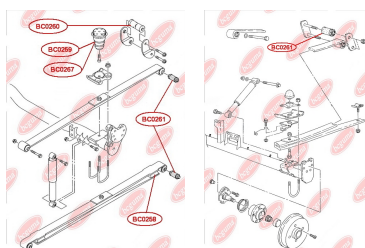

BC0261

LEAF SPRING BUSH, REAR

www.en.bcguma.ua/auto/BC0261

Part Number:	BC0261
GTIN-13:	4823101800708
Number of other manufacturers (OEMs):	6K9501541
Weight, g:	225
Required amount:	2
Items in Package:	1
External diameter, mm:	45.0
Inner diameter, mm:	12.0
Thickness, mm:	85.0
Material:	Rubber / metal
That installation:	Back
Party settings:	Left / Right

APPLICABILITY:

SEAT, VW

BC0262

SHOCK ABSORBER BUSH, UPPER

www.en.bcguma.ua/auto/BC0262

Part Number:	BC0262
GTIN-13:	4823101800715
Number of other manufacturers (OEMs):	7H5513029C; 7H0513029E; 7H0513029D
Weight, g:	129
Required amount:	2
Items in Package:	1
External diameter, mm:	41.3
Inner diameter, mm:	12.0
Thickness, mm:	40.0
Material:	Metal / Rubber
That installation:	Back
Party settings:	Left / Right

APPLICABILITY:

VW