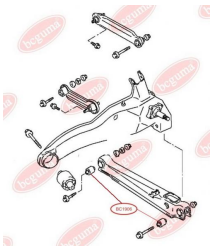

BC1906

CONTROL ARM-/TRAILING ARM BUSH

www.en.bcguma.ua/auto/BC1906

Part Number:	BC1906
GTIN-13:	4823101803969
Number of other manufacturers (OEMs):	MB809239; MR102012; MR244851; MR403464; MN100110
Weight, g:	144
Required amount:	4
Items in Package:	1
External diameter, mm:	35.0
Inner diameter, mm:	12.5
Thickness, mm:	50.0
Material:	Rubber / metal
That installation:	Back Front
Party settings:	Left / Right

APPLICABILITY:

MITSUBISHI, PROTON

CONTROL ARM-/TRAILING ARM BUSH

www.en.bcguma.ua/auto/BC1907

Part Number:	BC1907
GTIN-13:	4823101803976
Number of other manufacturers (OEMs):	MB809170; 0401065
Weight, g:	177
Required amount:	2
Items in Package:	1
External diameter, mm:	36.0
Inner diameter, mm:	12.0
Thickness, mm:	66.0
Material:	Rubber / metal
That installation:	Back
Party settings:	Left / Right

APPLICABILITY:

MITSUBISHI

BC1907