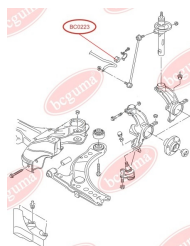

APPLICABILITY:

AUDI, SEAT, SKODA, VW

BC0223