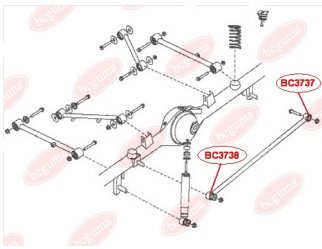

BC3737

CONTROL ARM-/TRAILING ARM BUSH

www.en.bcguma.ua/auto/BC3737

Part Number:	BC3737
GTIN-13:	4823101806595
Number of other manufacturers (OEMs):	2917533K00
Weight, g:	163
Required amount:	1
Items in Package:	1
External diameter, mm:	38.0
Inner diameter, mm:	16.0
Thickness, mm:	55.0
Material:	Rubber / metal
That installation:	Back
Party settings:	Right

APPLICABILITY:

GREAT WALL

RUBBER BUFFER, SUSPENSION

www.en.bcguma.ua/auto/BC3740

Part Number:	BC3740
GTIN-13:	4823101806601
Number of other manufacturers (OEMs):	B112901027
Weight, g:	120
Required amount:	2
Items in Package:	1
External diameter, mm:	53.0
Inner diameter, mm:	22.0
Thickness, mm:	75.0
Material:	Rubber
That installation:	Front
Party settings:	Left / Right

APPLICABILITY:

CHERY

BC3740