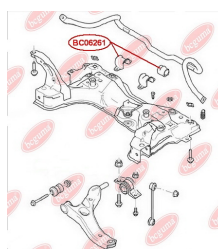

APPLICABILITY:

FORD

BC06261