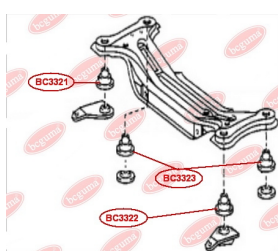

BC3322

HUB CARRIER BUSHING

www.en.bchguma.ua/auto/BC3322

Part Number:	BC3322
GTIN-13:	4823101806021
Number of other manufacturers (OEMs):	5227233040
Weight, g:	293
Required amount:	1
Items in Package:	1
External diameter, mm:	50.5
Inner diameter, mm:	18.5
Thickness, mm:	49.0
Material:	Metal / Rubber
That installation:	Back
Party settings:	Left

APPLICABILITY:

LEXUS, TOYOTA

BC3323

HUB CARRIER BUSHING

www.en.bchguma.ua/auto/BC3323

Part Number:	BC3323
GTIN-13:	4823101805963
Number of other manufacturers (OEMs):	5227533050
Weight, g:	273
Required amount:	2
Items in Package:	1
External diameter, mm:	50.5
Inner diameter, mm:	20.3
Thickness, mm:	49.0
Material:	Metal / Rubber
That installation:	Back
Party settings:	Left / Right

APPLICABILITY:

LEXUS, TOYOTA