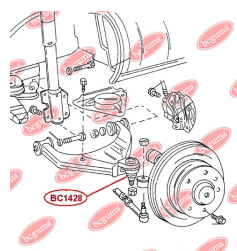

ANTHER OF BALL JOINT

www.en.bcguma.ua/auto/BC1428

Part Number:	BC1428
GTIN-13:	4823101805925
Number of other manufacturers (OEMs):	05104075AA; 05139559AA; 5104075AA; 5139559AA; A9012220627; A9013330427; A9013330727; A9013331127; A9013331227; 2D0407361; 2D0407361A; 2D0407361B
Weight, g:	12
Required amount:	2
Items in Package:	1
External diameter, mm:	40.0
Inner diameter, mm:	23.0
Thickness, mm:	28.0
Material:	Rubber
That installation:	Front
Party settings:	Left / Right