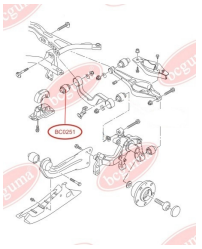

BC0251

CONTROL ARM-/TRAILING ARM BUSH

www.en.bcguma.ua/auto/BC0251

Part Number:	BC0251
GTIN-13:	4823101800630
Number of other manufacturers (OEMs):	5Q0505323C; 1K0505323N; 1K0505323H; 1K0505323G; 1K0505323D; 1K0505203A; 1K0505279A
Weight, g:	73
Required amount:	2
Items in Package:	1
External diameter, mm:	39.0
Inner diameter, mm:	12.0
Thickness, mm:	45.0
Material:	Rubber / metal
That installation:	Back Top
Party settings:	Left / Right

APPLICABILITY:

AUDI, SEAT, SKODA, VW

BC0252

CONTROL ARM-/TRAILING ARM BUSH

www.en.bcguma.ua/auto/BC0252

Part Number:	BC0252
GTIN-13:	4823101800647
Number of other manufacturers (OEMs):	1K0505553; 1K0505553A; 3C0505553
Weight, g:	109
Required amount:	2
Items in Package:	1
External diameter, mm:	38.0
Inner diameter, mm:	12.0
Thickness, mm:	50.0
Material:	Rubber / metal
That installation:	Back
Party settings:	Left / Right

APPLICABILITY:

AUDI, SEAT, SKODA, VW