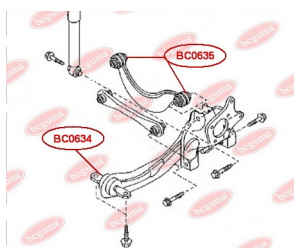

BC0635

CONTROL ARM-/TRAILING ARM BUSH

www.en.bcguma.ua/auto/BC0635

Part Number:	BC0635
GTIN-13:	4823101805338
Number of other manufacturers (OEMs):	1061659; 1061660; 1136072; 1317609; 1329730; 1136073; 1517403; 1448127; 1524422; 1502440; 1686184; 8M515500AB; 8M515500BB; AV615500CA; BP4K28C10B; BBM228C10; 31277305; 31212503; 31201356
Weight, g:	133
Required amount:	4
Items in Package:	1
External diameter, mm:	36.3
Inner diameter, mm:	12.2
Thickness, mm:	35.0
Material:	Metal / Rubber
That installation:	Back
Party settings:	Left / Right

APPLICABILITY:

FORD, MAZDA, VOLVO

LEAF SPRING BUSHING

www.en.bcguma.ua/auto/BC0636

Part Number:	BC0636
GTIN-13:	4823101805420
Number of other manufacturers (OEMs):	6C115A546AB; 1526483
Weight, g:	212
Required amount:	2
Items in Package:	1
External diameter, mm:	38.5
Inner diameter, mm:	14.2
Thickness, mm:	107.0
Material:	Metal / Rubber
That installation:	Back
Party settings:	Left / Right

BC0636

APPLICABILITY:

FORD