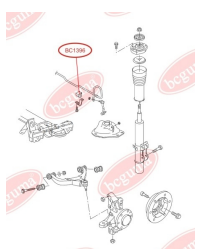

BC1396

ANTI-ROLL BAR BUSHING KIT

www.en.bcguma.ua/auto/BC1396

Part Number:	BC1396
GTIN-13:	4823101803105
Number of other manufacturers (OEMs):	A9063231685; A9063233685; A9063233785; 2E0407473E; 2E0411041F
Weight, g:	84
Required amount:	2
Items in Package:	1
External diameter, mm:	-
Inner diameter, mm:	23.0
Thickness, mm:	45.0
Material:	Rubber
That installation:	Front
Party settings:	Left / Right

APPLICABILITY:

MERCEDES-BENZ, VW