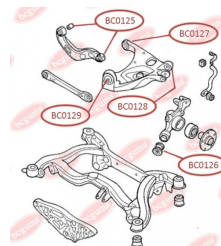

**APPLICABILITY:**

AUDI, SEAT

**BC0125**

**BC0126****CONTROL ARM-/TRAILING ARM BUSH**

[www.en.bcguma.ua/auto/BC0126](http://www.en.bcguma.ua/auto/BC0126)

Part Number:	BC0126
GTIN-13:	4823101806137
Number of other manufacturers (OEMs):	8E0505311T; 8E0505312T; 8E0505311S; 8E0505312S; 8E0505203C; 8E0505203D; 8E0505311AC; 8E0505312AC
Weight, g:	250
Required amount:	2
Items in Package:	1
External diameter, mm:	43.8
Inner diameter, mm:	12.2
Thickness, mm:	60.0
Material:	Rubber / metal
That installation:	Back
Party settings:	Left / Right

**APPLICABILITY:**

AUDI, SEAT

**CONTROL ARM-/TRAILING ARM BUSH**

[www.en.bcguma.ua/auto/BC0127](http://www.en.bcguma.ua/auto/BC0127)

Part Number:	BC0127
GTIN-13:	4823101806526
Number of other manufacturers (OEMs):	8E0505171J; 8E0505311T; 8E0505311S; 8E0505312S; 8E0505311AC; 8E0505312AC; 8E0505312T
Weight, g:	236
Required amount:	2
Items in Package:	1
External diameter, mm:	47.0
Inner diameter, mm:	12.0
Thickness, mm:	50.0
Material:	Rubber / metal
That installation:	Back
Party settings:	Left / Right

**APPLICABILITY:**

AUDI

**BC0127**

**BC0129****CONTROL ARM-/TRAILING ARM BUSH**[www.en.bcguma.ua/auto/BC0129](http://www.en.bcguma.ua/auto/BC0129)

Part Number:	BC0129
GTIN-13:	4823101806236
Number of other manufacturers (OEMs):	8E0505185N; 8E0505312S; 8E0505311S; 8E0505311T; 8E0505312T; 8E0505311AC; 8E0505312AC
Weight, g:	219
Required amount:	4
Items in Package:	1
External diameter, mm:	46.6
Inner diameter, mm:	12.2
Thickness, mm:	40.0
Material:	Rubber / metal
That installation:	Back
Party settings:	Left / Right