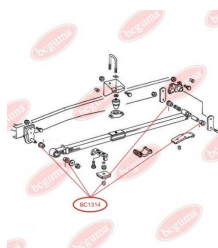

**APPLICABILITY:**

MERCEDES-BENZ

**BC1315****ANTI-ROLL BAR BUSHING KIT**[www.en.bcguma.ua/auto/BC1315](http://www.en.bcguma.ua/auto/BC1315)

Part Number:	BC1315
GTIN-13:	4823101802429
Number of other manufacturers (OEMs):	A6673200073
Weight, g:	74
Required amount:	2
Items in Package:	1
External diameter, mm:	32.5
Inner diameter, mm:	12.0
Thickness, mm:	36.0
Material:	Rubber / metal
That installation:	Back
Party settings:	Left / Right