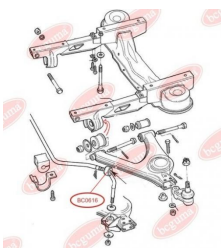

BC0616

LINK STABILIZER BUSH

www.en.bcguma.ua/auto/BC0616

Part Number:	BC0616
GTIN-13:	4823101801125
Number of other manufacturers (OEMs):	6150970; 86VB3B438AA
Weight, g:	45
Required amount:	2
Items in Package:	1
External diameter, mm:	30.5
Inner diameter, mm:	16.0
Thickness, mm:	20.0
Material:	Rubber / metal
That installation:	Front
Party settings:	Left / Right