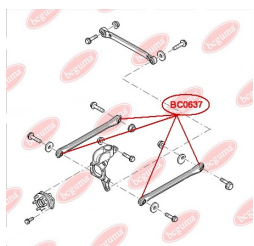

BC0637

CONTROL ARM-/TRAILING ARM BUSH

www.en.bcguma.ua/auto/BC0637

Part Number:	BC0637
GTIN-13:	4823101805505
Number of other manufacturers (OEMs):	1117857; 1117859; 1118920; 1118921
Weight, g:	169
Required amount:	4
Items in Package:	1
External diameter, mm:	36.5
Inner diameter, mm:	12.0
Thickness, mm:	35.0
Material:	Metal / Rubber
That installation:	Back
Party settings:	Left / Right

APPLICABILITY:

FORD

BC0638

ANTI-ROLL BAR BUSHING KIT

www.en.bcguma.ua/auto/BC0638

Part Number:	BC0638
GTIN-13:	4823101805987
Number of other manufacturers (OEMs):	2T144A037DA; 2T144A037DB; 2T144A037DC; 4382950; 4419558; 4367068
Weight, g:	90
Required amount:	2
Items in Package:	1
External diameter, mm:	45.0
Inner diameter, mm:	23.0
Thickness, mm:	45.0
Material:	Rubber / metal
That installation:	Back
Party settings:	Left / Right

APPLICABILITY:

FORD