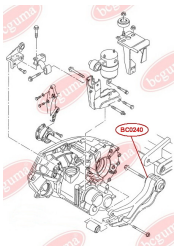

## MOUNTING, MANUAL TRANSMISSION

[www.en.bcguma.ua/auto/BC0240](http://www.en.bcguma.ua/auto/BC0240)

Part Number:	BC0240
GTIN-13:	4823101800562
Number of other manufacturers (OEMs):	701399207B
Weight, g:	306
Required amount:	1
Items in Package:	1
External diameter, mm:	64.0
Inner diameter, mm:	16.0
Thickness, mm:	90.0
Material:	Polyamide / rubber / metal
That installation:	Back Front
Party settings:	-