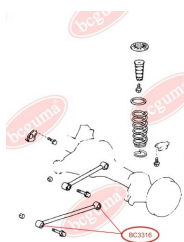

BC3316

CONTROL ARM-/TRAILING ARM BUSH

www.en.bcguma.ua/auto/BC3316

Part Number:	BC3316
GTIN-13:	4823101804959
Number of other manufacturers (OEMs):	4870260100; 4872060040
Weight, g:	348
Required amount:	2
Items in Package:	1
External diameter, mm:	55.5
Inner diameter, mm:	14.0
Thickness, mm:	60.0
Material:	Rubber / metal
That installation:	Back
Party settings:	Left / Right

APPLICABILITY:

LEXUS, TOYOTA

CONTROL ARM-/TRAILING ARM BUSH

www.en.bcguma.ua/auto/BC3317

Part Number:	BC3317
GTIN-13:	4823101804966
Number of other manufacturers (OEMs):	4870260090; 4871060070
Weight, g:	266
Required amount:	2
Items in Package:	1
External diameter, mm:	50.1
Inner diameter, mm:	14.0
Thickness, mm:	60.0
Material:	Rubber / metal
That installation:	Back
Party settings:	Left / Right

APPLICABILITY:

LEXUS, TOYOTA

BC3317