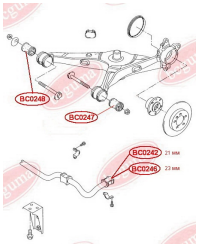

BC0247

CONTROL ARM-/TRAILING ARM BUSH, REINFORCED "BAD ROADS"

www.en.bcguma.ua/auto/BC0247

Part Number:	BC0247
GTIN-13:	4823101800593
Number of other manufacturers (OEMs):	7H0501131A
Weight, g:	370
Required amount:	2
Items in Package:	1
External diameter, mm:	60.0
Inner diameter, mm:	14.0
Thickness, mm:	75.0
Material:	Rubber / metal
That installation:	Back
Party settings:	Left / Right

APPLICABILITY:

VW

CONTROL ARM-/TRAILING ARM BUSH

www.en.bcguma.ua/auto/BC0248

Part Number:	BC0248
GTIN-13:	4823101800609
Number of other manufacturers (OEMs):	7H0501132A
Weight, g:	409
Required amount:	2
Items in Package:	1
External diameter, mm:	60.0
Inner diameter, mm:	14.0
Thickness, mm:	75.0
Material:	Rubber / metal
That installation:	Back
Party settings:	Left / Right

APPLICABILITY:

VW

BC0248