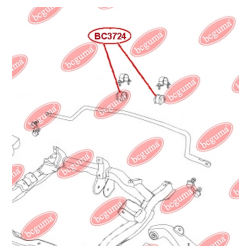

APPLICABILITY:

CHERY

BC3724