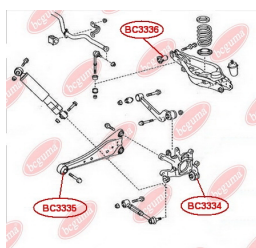

CONTROL ARM-/TRAILING ARM BUSH

www.en.bcguma.ua/auto/BC3336

Part Number:	BC3336
GTIN-13:	4823101805567
Number of other manufacturers (OEMs):	4873042050; 4874042020
Weight, g:	161
Required amount:	2
Items in Package:	1
External diameter, mm:	33.5
Inner diameter, mm:	12.4
Thickness, mm:	55.0
Material:	Metal / Rubber
That installation:	Back
Party settings:	Left / Right