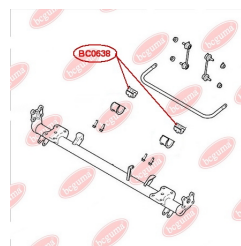

ANTI-ROLL BAR BUSHING KIT

www.en.bcguma.ua/auto/BC0638

Part Number:	BC0638
GTIN-13:	4823101805987
Number of other manufacturers (OEMs):	2T144A037DA; 2T144A037DB; 2T144A037DC; 4382950; 4419558; 4367068
Weight, g:	90
Required amount:	2
Items in Package:	1
External diameter, mm:	45.0
Inner diameter, mm:	23.0
Thickness, mm:	45.0
Material:	Rubber / metal
That installation:	Back
Party settings:	Left / Right