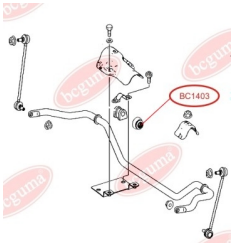

BC1403

ANTHER OF STABILIZER MOUNTING

www.en.bcguma.ua/auto/BC1403

Part Number:	BC1403
GTIN-13:	4823101804331
Number of other manufacturers (OEMs):	A6393230292
Weight, g:	6
Required amount:	4
Items in Package:	1
External diameter, mm:	22.0
Inner diameter, mm:	43.0
Thickness, mm:	27.0
Material:	Rubber
That installation:	Front
Party settings:	Left / Right

APPLICABILITY:

MERCEDES-BENZ

SHOCK ABSORBER BUSH

www.en.bcguma.ua/auto/BC1404

Part Number:	BC1404
GTIN-13:	4823101803181
Number of other manufacturers (OEMs):	A1243201031; A2013260800; A2013261000; A2013261500; A2013261600; A1243202031; A1243200931; A1243200531; A1243200431; A1243200231; A1243200031; A2013261900
Weight, g:	56
Required amount:	2
Items in Package:	1
External diameter, mm:	16.0
Inner diameter, mm:	10.0
Thickness, mm:	40.0
Material:	Rubber / metal
That installation:	Back
Party settings:	Left / Right

APPLICABILITY:

MERCEDES-BENZ

BC1404