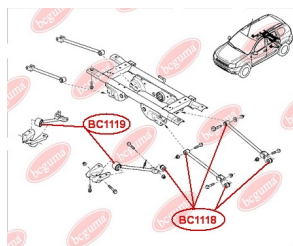

APPLICABILITY:

DACIA, RENAULT