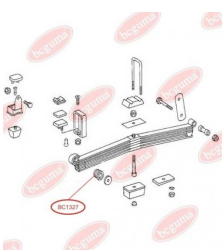

BC1327

BUSH, SPRING SHACKLE

www.en.bcguma.ua/auto/BC1327

Part Number:	BC1327
GTIN-13:	4823101802542
Number of other manufacturers (OEMs):	A6733200150
Weight, g:	205
Required amount:	-
Items in Package:	1
External diameter, mm:	58.0
Inner diameter, mm:	36.0
Thickness, mm:	58.0
Material:	Rubber / metal
That installation:	Back
Party settings:	Left / Right

APPLICABILITY:

MAN, MERCEDES-BENZ

BC1328

ANTI-ROLL BAR BUSHING KIT

www.en.bcguma.ua/auto/BC1328

Part Number:	BC1328
GTIN-13:	4823101802559
Number of other manufacturers (OEMs):	5104066AA; 05104066AA; 2D0411041A; A9013230285
Weight, g:	13
Required amount:	4
Items in Package:	1
External diameter, mm:	26.0
Inner diameter, mm:	12.0
Thickness, mm:	24.0
Material:	Rubber
That installation:	Front
Party settings:	Left / Right

APPLICABILITY:

MERCEDES-BENZ, VW