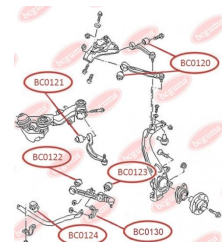

**APPLICABILITY:**

AUDI, PORSCHE, VW

**CONTROL ARM-/TRAILING ARM BUSH, REINFORCED "BAD ROADS"**[www.en.bcguma.ua/auto/BC0120](http://www.en.bcguma.ua/auto/BC0120)

Part Number:	BC0120
GTIN-13:	4823101805864
Number of other manufacturers (OEMs):	4B0407515; 4D0407515C
Weight, g:	151
Required amount:	4
Items in Package:	1
External diameter, mm:	46.5
Inner diameter, mm:	10.0
Thickness, mm:	40.0
Material:	Metal / Rubber
That installation:	Front
Party settings:	Left / Right

**APPLICABILITY:**

AUDI, SAAB, SEAT, SKODA, VW

**BC0120**

**BC0123****CONTROL ARM-/TRAILING ARM BUSH**[www.en.bcguma.ua/auto/BC0123](http://www.en.bcguma.ua/auto/BC0123)

Part Number:	BC0123
GTIN-13:	4823101805772
Number of other manufacturers (OEMs):	8E0407181B; 8E0407181C; 8E0407181D
Weight, g:	182
Required amount:	2
Items in Package:	1
External diameter, mm:	40.5
Inner diameter, mm:	12.2
Thickness, mm:	37.0
Material:	Metal / Rubber
That installation:	Front
Party settings:	Left / Right