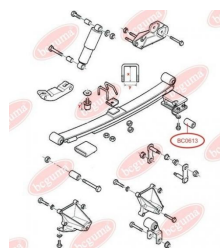

APPLICABILITY:

FORD