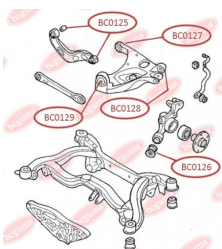

**BC0125****APPLICABILITY:**

AUDI, SEAT

**BC0126****CONTROL ARM-/TRAILING ARM BUSH**

[www.en.bcguma.ua/auto/BC0126](http://www.en.bcguma.ua/auto/BC0126)

Part Number:	BC0126
GTIN-13:	4823101806137
Number of other manufacturers (OEMs):	8E0505311T; 8E0505312T; 8E0505311S; 8E0505312S; 8E0505203C; 8E0505203D; 8E0505311AC; 8E0505312AC
Weight, g:	250
Required amount:	2
Items in Package:	1
External diameter, mm:	43.8
Inner diameter, mm:	12.2
Thickness, mm:	60.0
Material:	Rubber / metal
That installation:	Back
Party settings:	Left / Right

**APPLICABILITY:**

AUDI, SEAT

**CONTROL ARM-/TRAILING ARM BUSH**

[www.en.bcguma.ua/auto/BC0127](http://www.en.bcguma.ua/auto/BC0127)

Part Number:	BC0127
GTIN-13:	4823101806526
Number of other manufacturers (OEMs):	8E0505171J; 8E0505311T; 8E0505311S; 8E0505312S; 8E0505311AC; 8E0505312AC; 8E0505312T
Weight, g:	236
Required amount:	2
Items in Package:	1
External diameter, mm:	47.0
Inner diameter, mm:	12.0
Thickness, mm:	50.0
Material:	Rubber / metal
That installation:	Back
Party settings:	Left / Right

**APPLICABILITY:**

AUDI

**BC0127**

**BC0129****CONTROL ARM-/TRAILING ARM BUSH**[www.en.bcguma.ua/auto/BC0129](http://www.en.bcguma.ua/auto/BC0129)

Part Number:	BC0129
GTIN-13:	4823101806236
Number of other manufacturers (OEMs):	8E0505185N; 8E0505312S; 8E0505311S; 8E0505311T; 8E0505312T; 8E0505311AC; 8E0505312AC
Weight, g:	219
Required amount:	4
Items in Package:	1
External diameter, mm:	46.6
Inner diameter, mm:	12.2
Thickness, mm:	40.0
Material:	Rubber / metal
That installation:	Back
Party settings:	Left / Right