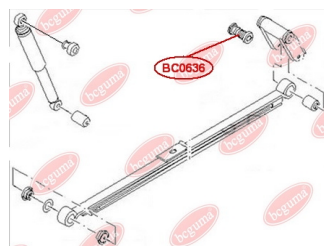

APPLICABILITY:

FORD