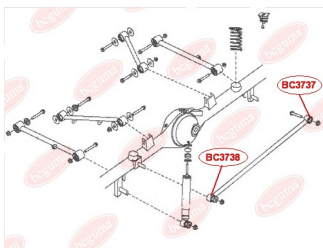

BC3737

CONTROL ARM-/TRAILING ARM BUSH

www.en.bcguma.ua/auto/BC3737

Part Number:	BC3737
GTIN-13:	4823101806595
Number of other manufacturers (OEMs):	2917533K00
Weight, g:	163
Required amount:	1
Items in Package:	1
External diameter, mm:	38.0
Inner diameter, mm:	16.0
Thickness, mm:	55.0
Material:	Rubber / metal
That installation:	Back
Party settings:	Right

APPLICABILITY:

GREAT WALL

RUBBER BUFFER, SUSPENSION

www.en.bcguma.ua/auto/BC3740

Part Number:	BC3740
GTIN-13:	4823101806601
Number of other manufacturers (OEMs):	B112901027
Weight, g:	120
Required amount:	2
Items in Package:	1
External diameter, mm:	53.0
Inner diameter, mm:	22.0
Thickness, mm:	75.0
Material:	Rubber
That installation:	Front
Party settings:	Left / Right

APPLICABILITY:

CHERY

BC3740