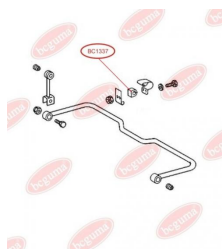

APPLICABILITY:

MERCEDES-BENZ, SCANIA, VW

BC1337