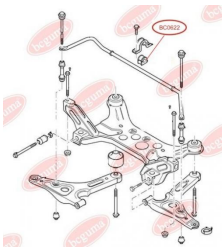

BC0622

ANTI-ROLL BAR BUSHING KIT

www.en.bcguma.ua/auto/BC0622

Part Number:	BC0622
GTIN-13:	4823101801187
Number of other manufacturers (OEMs):	4041489; YC155484AC
Weight, g:	64
Required amount:	-
Items in Package:	1
External diameter, mm:	-
Inner diameter, mm:	24.0
Thickness, mm:	37.0
Material:	Rubber
That installation:	Front
Party settings:	Left / Right