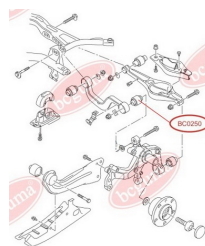

### APPLICABILITY:

VW

**BC0248**

**BC0249****CONTROL ARM-/TRAILING ARM BUSH**[www.en.bcguma.ua/auto/BC0249](http://www.en.bcguma.ua/auto/BC0249)

Part Number:	BC0249
GTIN-13:	4823101800616
Number of other manufacturers (OEMs):	1K0505311AB; 1K0505311AA; 1K0505171B; 1K0505171C; 1K0505173C; 1K0505371
Weight, g:	95
Required amount:	2
Items in Package:	1
External diameter, mm:	42.4
Inner diameter, mm:	12.0
Thickness, mm:	60.0
Material:	Rubber / metal
That installation:	Back
Party settings:	Left / Right

**APPLICABILITY:**

AUDI, SEAT, SKODA, VW

**CONTROL ARM-/TRAILING ARM BUSH**[www.en.bcguma.ua/auto/BC0250](http://www.en.bcguma.ua/auto/BC0250)

Part Number:	BC0250
GTIN-13:	4823101800623
Number of other manufacturers (OEMs):	5Q0505323C; 1K0505323N; 1K0505323H; 1K0505323G; 1K0505323D; 1K0505203A
Weight, g:	127
Required amount:	2
Items in Package:	1
External diameter, mm:	38.5
Inner diameter, mm:	14.0
Thickness, mm:	45.0
Material:	Rubber / metal
That installation:	Back
Party settings:	Left / Right

**APPLICABILITY:**

AUDI, SEAT, SKODA, VW

**BC0250**

**BC0251****CONTROL ARM-/TRAILING ARM BUSH**[www.en.bcguma.ua/auto/BC0251](http://www.en.bcguma.ua/auto/BC0251)

Part Number:	BC0251
GTIN-13:	4823101800630
Number of other manufacturers (OEMs):	5Q0505323C; 1K0505323N; 1K0505323H; 1K0505323G; 1K0505323D; 1K0505203A; 1K0505279A
Weight, g:	73
Required amount:	2
Items in Package:	1
External diameter, mm:	39.0
Inner diameter, mm:	12.0
Thickness, mm:	45.0
Material:	Rubber / metal
That installation:	Back Top
Party settings:	Left / Right