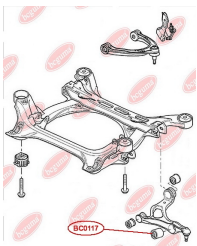

## CONTROL ARM-/TRAILING ARM BUSH

[www.en.bcguma.ua/auto/BC0114](http://www.en.bcguma.ua/auto/BC0114)

Part Number:	BC0114
GTIN-13:	4823101800159
Number of other manufacturers (OEMs):	8E0505172A
Weight, g:	147
Required amount:	12
Items in Package:	1
External diameter, mm:	36.0
Inner diameter, mm:	12.0
Thickness, mm:	30.0
Material:	Rubber / metal
That installation:	Back
Party settings:	Left / Right

### APPLICABILITY:

AUDI, VW

**BC0114**

**BC0115****CONTROL ARM-/TRAILING ARM BUSH**[www.en.bcguma.ua/auto/BC0115](http://www.en.bcguma.ua/auto/BC0115)

Part Number:	BC0115
GTIN-13:	4823101800166
Number of other manufacturers (OEMs):	1K0505541B; 1K0505541C; 1K0505541D; 5Q0505541A
Weight, g:	178
Required amount:	2
Items in Package:	1
External diameter, mm:	61.0
Inner diameter, mm:	12.0
Thickness, mm:	64.0
Material:	Rubber / metal
That installation:	Back
Party settings:	Left / Right

**APPLICABILITY:**

AUDI, SEAT, SKODA, VW

**BC0116****CONTROL ARM-/TRAILING ARM BUSH**[www.en.bcguma.ua/auto/BC0116](http://www.en.bcguma.ua/auto/BC0116)

Part Number:	BC0116
GTIN-13:	4823101805161
Number of other manufacturers (OEMs):	7L0407077; 95534102700; 95534102701; 95534102702
Weight, g:	160
Required amount:	4
Items in Package:	1
External diameter, mm:	40.5
Inner diameter, mm:	10.0
Thickness, mm:	43.0
Material:	Metal / Rubber
That installation:	Front
Party settings:	Left / Right

**APPLICABILITY:**

AUDI, PORSCHE, VW

**BC0117****CONTROL ARM-/TRAILING ARM BUSH**[www.en.bcguma.ua/auto/BC0117](http://www.en.bcguma.ua/auto/BC0117)

Part Number:	BC0117
GTIN-13:	4823101805642
Number of other manufacturers (OEMs):	7L0412333A; 95534324301
Weight, g:	312
Required amount:	2
Items in Package:	1
External diameter, mm:	46.5
Inner diameter, mm:	14.2
Thickness, mm:	74.0
Material:	Metal / Rubber
That installation:	Front
Party settings:	Left / Right