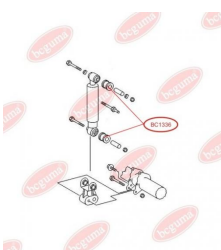

BC1336

SHOCK ABSORBER BUSH

www.en.bcguma.ua/auto/BC1336

Part Number:	BC1336
GTIN-13:	4823101802641
Number of other manufacturers (OEMs):	A0003237085
Weight, g:	25
Required amount:	4
Items in Package:	1
External diameter, mm:	28.2
Inner diameter, mm:	14.0
Thickness, mm:	35.7
Material:	Rubber
That installation:	Back
Party settings:	Left / Right