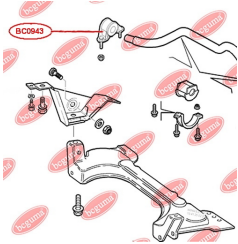

BC0943

ANTI-ROLL BAR BUSHING KIT

www.en.bcguma.ua/auto/BC0943

Part Number:	BC0943
GTIN-13:	4823101806557
Number of other manufacturers (OEMs):	51744226; 46777764; 46841320; 51713088
Weight, g:	105
Required amount:	2
Items in Package:	1
External diameter, mm:	34.0
Inner diameter, mm:	12.0
Thickness, mm:	29.0
Material:	Rubber
That installation:	Front
Party settings:	Left / Right

APPLICABILITY:

FIAT

CONTROL ARM-/TRAILING ARM BUSH

www.en.bcguma.ua/auto/BC1001

Part Number:	BC1001
GTIN-13:	4823101801989
Number of other manufacturers (OEMs):	7700302115; 7700302116; 4500091; 5445000QAA; 09160391; 9160391
Weight, g:	194
Required amount:	2
Items in Package:	1
External diameter, mm:	49.0
Inner diameter, mm:	22.0
Thickness, mm:	60.0
Material:	Rubber / metal
That installation:	Front
Party settings:	Left / Right

APPLICABILITY:

NISSAN, OPEL, RENAULT, VAUXHALL

BC1001