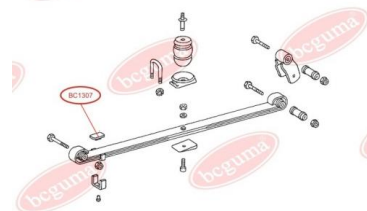

APPLICABILITY:

MERCEDES-BENZ