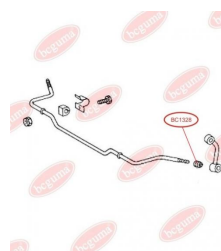

APPLICABILITY:

MERCEDES-BENZ, VW