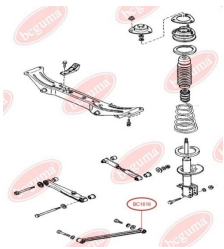

### APPLICABILITY:

MAZDA

**BC1616****TRACK CONTROL ARM BUSH**[www.en.bcguma.ua/auto/BC1616](http://www.en.bcguma.ua/auto/BC1616)

Part Number:	BC1616
GTIN-13:	4823101803686
Number of other manufacturers (OEMs):	G11628300B; GE6028200
Weight, g:	107
Required amount:	2
Items in Package:	1
External diameter, mm:	41.5
Inner diameter, mm:	16.0
Thickness, mm:	50.0
Material:	Rubber / metal
That installation:	Back
Party settings:	Left / Right