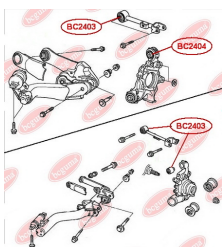

BC2403

CONTROL ARM-/TRAILING ARM BUSH

www.en.bcguma.ua/auto/BC2403

Part Number:	BC2403
GTIN-13:	4823101805086
Number of other manufacturers (OEMs):	52390SWAA00; 52390S7A000; 52390S9A981; 52400S9A981; 52395S5A004
Weight, g:	210
Required amount:	2
Items in Package:	1
External diameter, mm:	42.3
Inner diameter, mm:	12.0
Thickness, mm:	47.0
Material:	Metal / Rubber
That installation:	Back
Party settings:	Left / Right

APPLICABILITY:

HONDA

BC2404

CONTROL ARM-/TRAILING ARM BUSH

www.en.bcguma.ua/auto/BC2404

Part Number:	BC2404
GTIN-13:	4823101805093
Number of other manufacturers (OEMs):	52350SEA000
Weight, g:	215
Required amount:	4
Items in Package:	1
External diameter, mm:	42.3
Inner diameter, mm:	12.0
Thickness, mm:	50.0
Material:	Metal / Rubber
That installation:	Back
Party settings:	Left / Right

APPLICABILITY:

HONDA