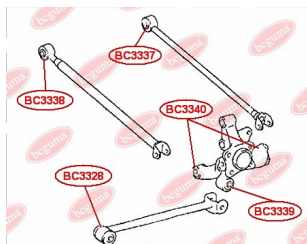

APPLICABILITY:

LEXUS, TOYOTA