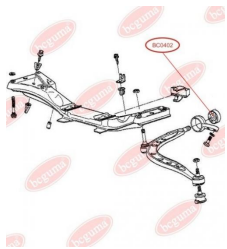

BC0402

CONTROL ARM-/TRAILING ARM BUSH, REINFORCED "BAD ROADS"

www.en.bcguma.ua/auto/BC0402

Part Number:	BC0402
GTIN-13:	4823101800821
Number of other manufacturers (OEMs):	31121130123; 31121130140; 31129058815; 31129058931; 31121127378
Weight, g:	160
Required amount:	2
Items in Package:	1
External diameter, mm:	60.0
Inner diameter, mm:	18.0
Thickness, mm:	33.0
Material:	Rubber / metal
That installation:	Back Front
Party settings:	Left / Right

APPLICABILITY:

ALPINA, BMW

CONTROL ARM-/TRAILING ARM BUSH

www.en.bcguma.ua/auto/BC0403

Part Number:	BC0403
GTIN-13:	4823101800838
Number of other manufacturers (OEMs):	33321123462; 33329061946; 33329058823; 33321125563; 33321137459
Weight, g:	270
Required amount:	2
Items in Package:	1
External diameter, mm:	44.5
Inner diameter, mm:	12.0
Thickness, mm:	67.0
Material:	Rubber / metal
That installation:	Back
Party settings:	Left / Right

APPLICABILITY:

BMW

BC0403