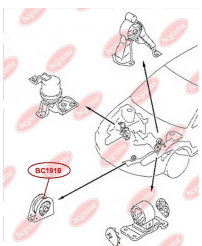

BC1918

ENGINE MOUNTING

www.en.bcguma.ua/auto/BC1918

Part Number:	BC1918
GTIN-13:	4823101804089
Number of other manufacturers (OEMs):	MR554244
Weight, g:	256
Required amount:	1
Items in Package:	1
External diameter, mm:	70.0
Inner diameter, mm:	16.0
Thickness, mm:	52.0
Material:	Rubber / metal
That installation:	Front
Party settings:	Left

APPLICABILITY:

MITSUBISHI

ENGINE MOUNTING, REINFORCED "BAD ROADS"

www.en.bcguma.ua/auto/BC1919

Part Number:	BC1919
GTIN-13:	4823101804096
Number of other manufacturers (OEMs):	MR519400
Weight, g:	436
Required amount:	1
Items in Package:	1
External diameter, mm:	81.0
Inner diameter, mm:	10.0
Thickness, mm:	62.0
Material:	Rubber / metal
That installation:	Front
Party settings:	Left

APPLICABILITY:

MITSUBISHI

BC1919