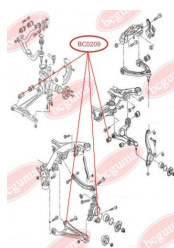

APPLICABILITY:

BMW, OPEL, VAUXHALL, VW

ANTHER OF BALL JOINTwww.en.bcguma.ua/auto/BC0207

Part Number:	BC0207
GTIN-13:	4823101800234
Number of other manufacturers (OEMs):	4708300; 191407365A; 191407365; 4708299; 191407365B
Weight, g:	5
Required amount:	2
Items in Package:	1
External diameter, mm:	28.0
Inner diameter, mm:	12.0
Thickness, mm:	22.0
Material:	Rubber MBS
That installation:	Front
Party settings:	Left / Right

APPLICABILITY:

OPEL, SEAT, VAUXHALL, VW

BC0207

BC0208**ANTHER OF BALL JOINT**www.en.bcguma.ua/auto/BC0208

Part Number:	BC0208
GTIN-13:	4823101800241
Number of other manufacturers (OEMs):	251407187A; 251407187B; 251407187; 4708299; 4708300
Weight, g:	7
Required amount:	2
Items in Package:	1
External diameter, mm:	35.0
Inner diameter, mm:	17.0
Thickness, mm:	20.0
Material:	Rubber MBS
That installation:	Front
Party settings:	Left / Right

APPLICABILITY:

OPEL, SKODA, VAUXHALL, VW

CONTROL ARM-/TRAILING ARM BUSHwww.en.bcguma.ua/auto/BC0209

Part Number:	BC0209
GTIN-13:	4823101800258
Number of other manufacturers (OEMs):	7D0407183C; 7D0407183; 7H0407183; 7L8407183; 7L0407183A; 7H0407152F; 7H0407152B; 7H0407151F; 7H0407151B
Weight, g:	239
Required amount:	2
Items in Package:	1
External diameter, mm:	40.0
Inner diameter, mm:	14.0
Thickness, mm:	60.0
Material:	Rubber / metal
That installation:	Front
Party settings:	Left / Right

APPLICABILITY:

AUDI, VW

BC0209

BC02091**CONTROL ARM-/TRAILING ARM BUSH**www.en.bcguma.ua/auto/BC02091

Part Number:	BC02091
GTIN-13:	4823101805666
Number of other manufacturers (OEMs):	95533101711; 95533101811; 7P0505312E; 7P0505311E; 7L0505311B; 7L0505312B
Weight, g:	299
Required amount:	2
Items in Package:	1
External diameter, mm:	60.2
Inner diameter, mm:	14.2
Thickness, mm:	70.0
Material:	Metal / Rubber
That installation:	Back
Party settings:	Left / Right