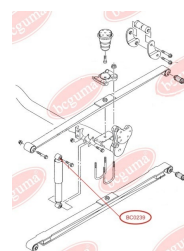

APPLICABILITY:

VW

BC0239

BC0240

MOUNTING, MANUAL TRANSMISSION

www.en.bcguma.ua/auto/BC0240

Part Number:	BC0240
GTIN-13:	4823101800562
Number of other manufacturers (OEMs):	701399207B
Weight, g:	306
Required amount:	1
Items in Package:	1
External diameter, mm:	64.0
Inner diameter, mm:	16.0
Thickness, mm:	90.0
Material:	Polyamide / rubber / metal
That installation:	Back Front
Party settings:	-