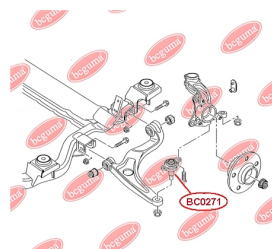

APPLICABILITY:

FIAT, PORSCHE, VW

BC0271