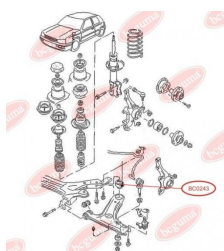

BC0243

CONTROL ARM-/TRAILING ARM BUSH, REINFORCED "BAD ROADS"

www.en.bcguma.ua/auto/BC0243