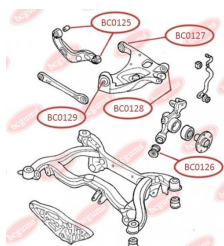

BC0125**APPLICABILITY:**

AUDI, SEAT

BC0126**CONTROL ARM-/TRAILING ARM BUSH**

www.en.bcguma.ua/auto/BC0126

Part Number:	BC0126
GTIN-13:	4823101806137
Number of other manufacturers (OEMs):	8E0505311T; 8E0505312T; 8E0505311S; 8E0505312S; 8E0505203C; 8E0505203D; 8E0505311AC; 8E0505312AC
Weight, g:	250
Required amount:	2
Items in Package:	1
External diameter, mm:	43.8
Inner diameter, mm:	12.2
Thickness, mm:	60.0
Material:	Rubber / metal
That installation:	Back
Party settings:	Left / Right

APPLICABILITY:

AUDI, SEAT

CONTROL ARM-/TRAILING ARM BUSH

www.en.bcguma.ua/auto/BC0127

Part Number:	BC0127
GTIN-13:	4823101806526
Number of other manufacturers (OEMs):	8E0505171J; 8E0505311T; 8E0505311S; 8E0505312S; 8E0505311AC; 8E0505312AC; 8E0505312T
Weight, g:	236
Required amount:	2
Items in Package:	1
External diameter, mm:	47.0
Inner diameter, mm:	12.0
Thickness, mm:	50.0
Material:	Rubber / metal
That installation:	Back
Party settings:	Left / Right

APPLICABILITY:

AUDI

BC0127

BC0129**CONTROL ARM-/TRAILING ARM BUSH**www.en.bcguma.ua/auto/BC0129

Part Number:	BC0129
GTIN-13:	4823101806236
Number of other manufacturers (OEMs):	8E0505185N; 8E0505312S; 8E0505311S; 8E0505311T; 8E0505312T; 8E0505311AC; 8E0505312AC
Weight, g:	219
Required amount:	4
Items in Package:	1
External diameter, mm:	46.6
Inner diameter, mm:	12.2
Thickness, mm:	40.0
Material:	Rubber / metal
That installation:	Back
Party settings:	Left / Right

**APPLICABILITY:**

AUDI, SEAT

ANTHER OF BALL JOINTwww.en.bcguma.ua/auto/BC0131

Part Number:	BC0131
GTIN-13:	4823101805949
Number of other manufacturers (OEMs):	357407365
Weight, g:	9
Required amount:	2
Items in Package:	1
External diameter, mm:	35.0
Inner diameter, mm:	16.0
Thickness, mm:	25.0
Material:	Rubber
That installation:	Front
Party settings:	Left / Right