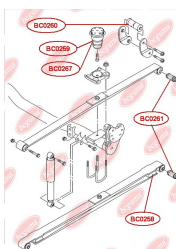

APPLICABILITY:

VW

BC0258