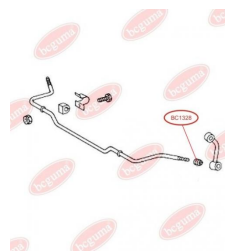

APPLICABILITY:

MERCEDES-BENZ, VW

BC1328