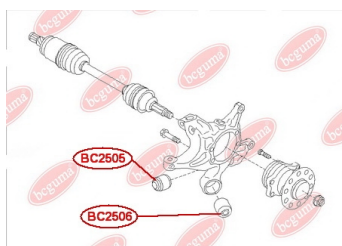

**APPLICABILITY:**

SUBARU

BC2505

CONTROL ARM-/TRAILING ARM BUSH

www.en.bcguma.ua/auto/BC2505

Part Number:	BC2505
GTIN-13:	4823101805703
Number of other manufacturers (OEMs):	20257XA000
Weight, g:	117
Required amount:	2
Items in Package:	1
External diameter, mm:	40.4
Inner diameter, mm:	12.2
Thickness, mm:	50.0
Material:	Metal / Rubber
That installation:	Back
Party settings:	Left / Right