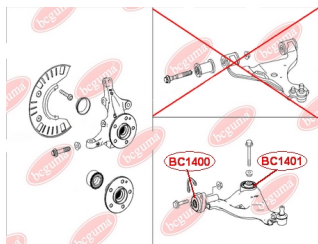

BC1401

CONTROL ARM-/TRAILING ARM BUSH

www.en.bcguma.ua/auto/BC1401

Part Number:	BC1401
GTIN-13:	4823101805185
Number of other manufacturers (OEMs):	A6393301401; A6393301501
Weight, g:	351
Required amount:	2
Items in Package:	1
External diameter, mm:	71.0
Inner diameter, mm:	14.2
Thickness, mm:	60.0
Material:	Metal / Rubber
That installation:	Front
Party settings:	Left / Right

APPLICABILITY:

MERCEDES-BENZ

CONTROL ARM-/TRAILING ARM BUSH

www.en.bcguma.ua/auto/BC14011

Part Number:	BC14011
GTIN-13:	4823101806328
Number of other manufacturers (OEMs):	A6393301401; A6393301501
Weight, g:	366
Required amount:	2
Items in Package:	1
External diameter, mm:	70.0
Inner diameter, mm:	14.0
Thickness, mm:	70.0
Material:	Rubber / metal
That installation:	Front
Party settings:	Left / Right

APPLICABILITY:

MERCEDES-BENZ

BC14011