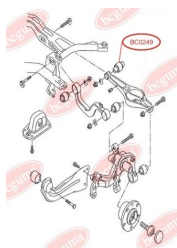

APPLICABILITY:

VW

CONTROL ARM-/TRAILING ARM BUSH

www.en.bcguma.ua/auto/BC0248

Part Number:	BC0248
GTIN-13:	4823101800609
Number of other manufacturers (OEMs):	7H0501132A
Weight, g:	409
Required amount:	2
Items in Package:	1
External diameter, mm:	60.0
Inner diameter, mm:	14.0
Thickness, mm:	75.0
Material:	Rubber / metal
That installation:	Back
Party settings:	Left / Right

APPLICABILITY:

VW

BC0248

BC0249**CONTROL ARM-/TRAILING ARM BUSH**www.en.bcguma.ua/auto/BC0249

Part Number:	BC0249
GTIN-13:	4823101800616
Number of other manufacturers (OEMs):	1K0505311AB; 1K0505311AA; 1K0505171B; 1K0505171C; 1K0505173C; 1K0505371
Weight, g:	95
Required amount:	2
Items in Package:	1
External diameter, mm:	42.4
Inner diameter, mm:	12.0
Thickness, mm:	60.0
Material:	Rubber / metal
That installation:	Back
Party settings:	Left / Right