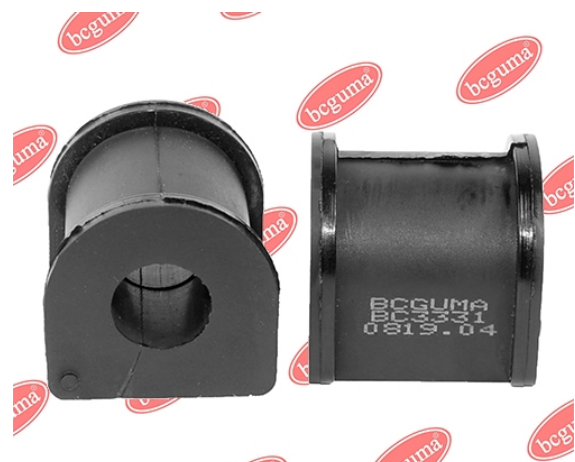

BC3331

ANTI-ROLL BAR BUSHING KIT

www.en.bcguma.ua/auto/BC3331

Part Number:	BC3331
GTIN-13:	4823101805918
Number of other manufacturers (OEMs):	4881812170; 4881806260; 4881833100; 4881833101
Weight, g:	32
Required amount:	2
Items in Package:	1
External diameter, mm:	30.0
Inner diameter, mm:	15.5
Thickness, mm:	36.0
Material:	Rubber
That installation:	Back
Party settings:	Left / Right

APPLICABILITY:

TOYOTA

ANTI-ROLL BAR BUSHING KIT, LEFT

www.en.bcguma.ua/auto/BC3332

Part Number:	BC3332
GTIN-13:	4823101805260
Number of other manufacturers (OEMs):	4881542070
Weight, g:	118
Required amount:	1
Items in Package:	1
External diameter, mm:	-
Inner diameter, mm:	20.0
Thickness, mm:	54.0
Material:	Rubber
That installation:	Front
Party settings:	Left

APPLICABILITY:

TOYOTA

BC3332