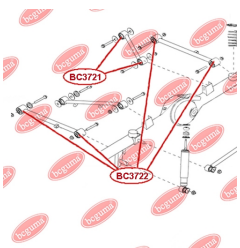

BC3721

CONTROL ARM-/TRAILING ARM BUSH

www.en.bcguma.ua/auto/BC3721

Part Number:	BC3721
GTIN-13:	4823101806588
Number of other manufacturers (OEMs):	2917220K00
Weight, g:	278
Required amount:	2
Items in Package:	1
External diameter, mm:	50.0
Inner diameter, mm:	14.0
Thickness, mm:	60.0
Material:	Rubber / metal
That installation:	Back
Party settings:	-

APPLICABILITY:

GREAT WALL

ANTI-ROLL BAR BUSHING KIT

www.en.bcguma.ua/auto/BC3724

Part Number:	BC3724
GTIN-13:	4823101806410
Number of other manufacturers (OEMs):	S212906015
Weight, g:	62
Required amount:	2
Items in Package:	1
External diameter, mm:	35.0
Inner diameter, mm:	18.0
Thickness, mm:	46.0
Material:	Rubber
That installation:	Front
Party settings:	Left / Right

APPLICABILITY:

CHERY

BC3724