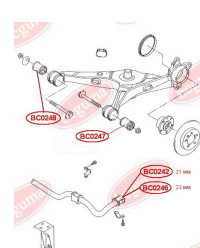

ANTI-ROLL BAR BUSHING KIT

www.en.bcguma.ua/auto/BC0246

Part Number:	BC0246
GTIN-13:	4823101805314
Number of other manufacturers (OEMs):	7H5511414
Weight, g:	42
Required amount:	2
Items in Package:	1
External diameter, mm:	38.0
Inner diameter, mm:	23.0
Thickness, mm:	44.0
Material:	Rubber
That installation:	Back
Party settings:	Left / Right

BC0246