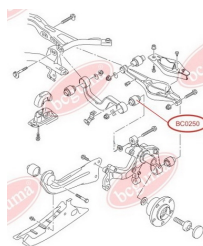

APPLICABILITY:

VW

BC0248

BC0249**CONTROL ARM-/TRAILING ARM BUSH**www.en.bcguma.ua/auto/BC0249

Part Number:	BC0249
GTIN-13:	4823101800616
Number of other manufacturers (OEMs):	1K0505311AB; 1K0505311AA; 1K0505171B; 1K0505171C; 1K0505173C; 1K0505371
Weight, g:	95
Required amount:	2
Items in Package:	1
External diameter, mm:	42.4
Inner diameter, mm:	12.0
Thickness, mm:	60.0
Material:	Rubber / metal
That installation:	Back
Party settings:	Left / Right

APPLICABILITY:

AUDI, SEAT, SKODA, VW

CONTROL ARM-/TRAILING ARM BUSHwww.en.bcguma.ua/auto/BC0250

Part Number:	BC0250
GTIN-13:	4823101800623
Number of other manufacturers (OEMs):	5Q0505323C; 1K0505323N; 1K0505323H; 1K0505323G; 1K0505323D; 1K0505203A
Weight, g:	127
Required amount:	2
Items in Package:	1
External diameter, mm:	38.5
Inner diameter, mm:	14.0
Thickness, mm:	45.0
Material:	Rubber / metal
That installation:	Back
Party settings:	Left / Right

APPLICABILITY:

AUDI, SEAT, SKODA, VW

BC0250

BC0251**CONTROL ARM-/TRAILING ARM BUSH**

www.en.bcguma.ua/auto/BC0251

Part Number:	BC0251
GTIN-13:	4823101800630
Number of other manufacturers (OEMs):	5Q0505323C; 1K0505323N; 1K0505323H; 1K0505323G; 1K0505323D; 1K0505203A; 1K0505279A
Weight, g:	73
Required amount:	2
Items in Package:	1
External diameter, mm:	39.0
Inner diameter, mm:	12.0
Thickness, mm:	45.0
Material:	Rubber / metal
That installation:	Back Top
Party settings:	Left / Right