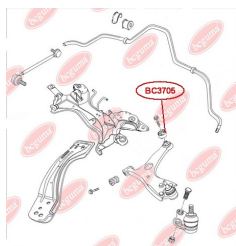

BC3705

CONTROL ARM-/TRAILING ARM BUSH

www.en.bcguma.ua/auto/BC3705

Part Number:	BC3705
GTIN-13:	4823101805291
Number of other manufacturers (OEMs):	T112909080
Weight, g:	288
Required amount:	2
Items in Package:	1
External diameter, mm:	60.5
Inner diameter, mm:	14.2
Thickness, mm:	60.0
Material:	Metal / Rubber
That installation:	Front
Party settings:	Left / Right

APPLICABILITY:

CHERY, TOYOTA

BC3706

LINK STABILIZER BUSH

www.en.bcguma.ua/auto/BC3706

Part Number:	BC3706
GTIN-13:	4823101806342
Number of other manufacturers (OEMs):	1014001672
Weight, g:	5
Required amount:	8
Items in Package:	1
External diameter, mm:	25.0
Inner diameter, mm:	9.0
Thickness, mm:	12.0
Material:	Rubber
That installation:	Front
Party settings:	Left / Right

APPLICABILITY:

GEELY