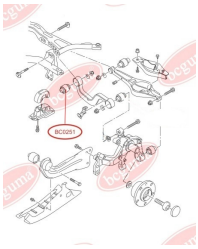

APPLICABILITY:

VW

BC0248

BC0249**CONTROL ARM-/TRAILING ARM BUSH**www.en.bcguma.ua/auto/BC0249

Part Number:	BC0249
GTIN-13:	4823101800616
Number of other manufacturers (OEMs):	1K0505311AB; 1K0505311AA; 1K0505171B; 1K0505171C; 1K0505173C; 1K0505371
Weight, g:	95
Required amount:	2
Items in Package:	1
External diameter, mm:	42.4
Inner diameter, mm:	12.0
Thickness, mm:	60.0
Material:	Rubber / metal
That installation:	Back
Party settings:	Left / Right

APPLICABILITY:

AUDI, SEAT, SKODA, VW

CONTROL ARM-/TRAILING ARM BUSHwww.en.bcguma.ua/auto/BC0250

Part Number:	BC0250
GTIN-13:	4823101800623
Number of other manufacturers (OEMs):	5Q0505323C; 1K0505323N; 1K0505323H; 1K0505323G; 1K0505323D; 1K0505203A
Weight, g:	127
Required amount:	2
Items in Package:	1
External diameter, mm:	38.5
Inner diameter, mm:	14.0
Thickness, mm:	45.0
Material:	Rubber / metal
That installation:	Back
Party settings:	Left / Right

APPLICABILITY:

AUDI, SEAT, SKODA, VW

BC0250

BC0251**CONTROL ARM-/TRAILING ARM BUSH**

www.en.bcguma.ua/auto/BC0251

Part Number:	BC0251
GTIN-13:	4823101800630
Number of other manufacturers (OEMs):	5Q0505323C; 1K0505323N; 1K0505323H; 1K0505323G; 1K0505323D; 1K0505203A; 1K0505279A
Weight, g:	73
Required amount:	2
Items in Package:	1
External diameter, mm:	39.0
Inner diameter, mm:	12.0
Thickness, mm:	45.0
Material:	Rubber / metal
That installation:	Back Top
Party settings:	Left / Right