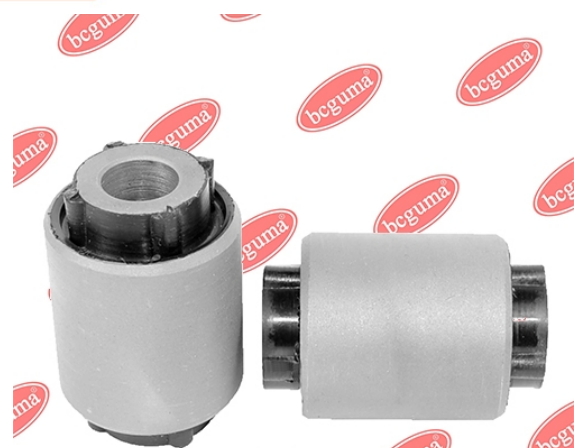

BC3614

CONTROL ARM-/TRAILING ARM BUSH

www.en.bcguma.ua/auto/BC3614

Part Number:	BC3614
GTIN-13:	4823101805581
Number of other manufacturers (OEMs):	96626433; 96626434; 4804655
Weight, g:	213
Required amount:	2
Items in Package:	1
External diameter, mm:	37.0
Inner diameter, mm:	14.3
Thickness, mm:	55.0
Material:	Metal / Rubber
That installation:	Back
Party settings:	Left / Right

APPLICABILITY:

CHEVROLET, OPEL

ANTI-ROLL BAR BUSHING KIT

www.en.bcguma.ua/auto/BC3700

Part Number:	BC3700
GTIN-13:	4823101804782
Number of other manufacturers (OEMs):	4471209000; 4471209010
Weight, g:	85
Required amount:	2
Items in Package:	1
External diameter, mm:	42.0
Inner diameter, mm:	31.0
Thickness, mm:	60.0
Material:	Rubber
That installation:	Front
Party settings:	Left / Right

APPLICABILITY:

SSANGYONG

BC3700