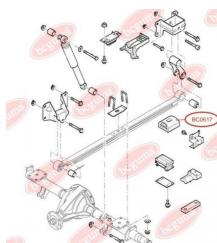

APPLICABILITY:

FORD

**BC0617**

BC0618**CONTROL ARM-/TRAILING ARM BUSH**www.en.bcguma.ua/auto/BC0618

Part Number:	BC0618
GTIN-13:	4823101801149
Number of other manufacturers (OEMs):	YC153069AG; YC153069AF; 4131788; 4041450
Weight, g:	131
Required amount:	2
Items in Package:	1
External diameter, mm:	37.0
Inner diameter, mm:	14.0
Thickness, mm:	67.0
Material:	Rubber / metal
That installation:	Front
Party settings:	Left / Right