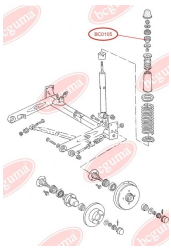

APPLICABILITY:

AUDI

**BC0102**

BC0103**ROD ASSEMBLY BUSH**www.en.bcguma.ua/auto/BC0103

Part Number:	BC0103
GTIN-13:	4823101800043
Number of other manufacturers (OEMs):	811419801C; 893419802; 811419801E
Weight, g:	30
Required amount:	2
Items in Package:	1
External diameter, mm:	24.5
Inner diameter, mm:	10.0
Thickness, mm:	26.0
Material:	Rubber / metal
That installation:	Front
Party settings:	Left / Right

APPLICABILITY:

AUDI, VW

CONTROL ARM BUSHING - FRONT, REINFORCED, "BAD ROADS"www.en.bcguma.ua/auto/BC0104

Part Number:	BC0104
GTIN-13:	4823101800050
Number of other manufacturers (OEMs):	1K0199232J; 1K0199231G; 1K0199231J; 6Q0407183A; 1K0407183E; 6Q0407183; 1K0407183
Weight, g:	140
Required amount:	2
Items in Package:	1
External diameter, mm:	63.5
Inner diameter, mm:	17.5
Thickness, mm:	50.8
Material:	Polymeric material
That installation:	Back Front
Party settings:	Left / Right

APPLICABILITY:

AUDI, SEAT, SKODA, VW

BC0104

BC0105**BEARING RING, LOWER BUSHING**www.en.bcguma.ua/auto/BC0105

Part Number:	BC0105
GTIN-13:	4823101800067
Number of other manufacturers (OEMs):	811512333A
Weight, g:	42
Required amount:	2
Items in Package:	1
External diameter, mm:	48.0
Inner diameter, mm:	10.0
Thickness, mm:	32.0
Material:	Rubber
That installation:	Back
Party settings:	Left / Right

**APPLICABILITY:**

AUDI

BEARING RING, UPPER BUSHINGwww.en.bcguma.ua/auto/BC0106

Part Number:	BC0106
GTIN-13:	4823101800074
Number of other manufacturers (OEMs):	811512335A
Weight, g:	33
Required amount:	2
Items in Package:	1
External diameter, mm:	48.0
Inner diameter, mm:	10.0
Thickness, mm:	21.0
Material:	Rubber
That installation:	Back
Party settings:	Left / Right