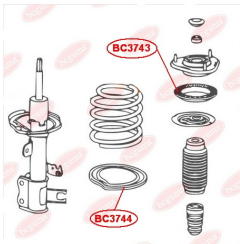

BC3744

RUBBER BUFFER, SUSPENSION

www.en.bcguma.ua/auto/BC3744

Part Number:	BC3744
GTIN-13:	4823101806625
Number of other manufacturers (OEMs):	1064001386
Weight, g:	78
Required amount:	2
Items in Package:	1
External diameter, mm:	165.0
Inner diameter, mm:	118.0
Thickness, mm:	-
Material:	Rubber
That installation:	Front
Party settings:	Left / Right

APPLICABILITY:

EMGRAND (GEELY)

RUBBER BUFFER, SUSPENSION

www.en.bcguma.ua/auto/BC3746

Part Number:	BC3746
GTIN-13:	4823101806632
Number of other manufacturers (OEMs):	B2915185
Weight, g:	74
Required amount:	2
Items in Package:	1
External diameter, mm:	-
Inner diameter, mm:	74.0
Thickness, mm:	19.0
Material:	Rubber
That installation:	Back
Party settings:	Left / Right

APPLICABILITY:

LIFAN

BC3746