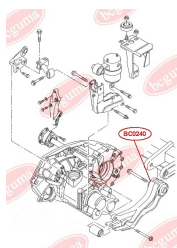

APPLICABILITY:

VW

BC0239

BC0240

MOUNTING, MANUAL TRANSMISSION

www.en.bcguma.ua/auto/BC0240

Part Number:	BC0240
GTIN-13:	4823101800562
Number of other manufacturers (OEMs):	701399207B
Weight, g:	306
Required amount:	1
Items in Package:	1
External diameter, mm:	64.0
Inner diameter, mm:	16.0
Thickness, mm:	90.0
Material:	Polyamide / rubber / metal
That installation:	Back Front
Party settings:	-