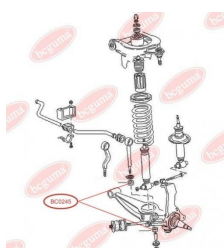

BC0245

SHOCK ABSORBER BUSH

www.en.bcguma.ua/auto/BC0245

Part Number:	BC0245
GTIN-13:	4823101800586
Number of other manufacturers (OEMs):	411513121
Weight, g:	20
Required amount:	4
Items in Package:	1
External diameter, mm:	39.0
Inner diameter, mm:	15.5
Thickness, mm:	17.5
Material:	Rubber
That installation:	Front
Party settings:	Left / Right