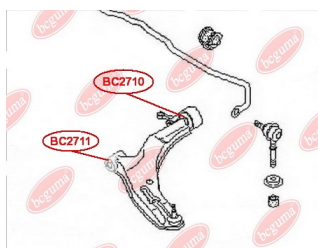

BC2711

CONTROL ARM-/TRAILING ARM BUSH

www.en.bcguma.ua/auto/BC2711

Part Number:	BC2711
GTIN-13:	4823101805901
Number of other manufacturers (OEMs):	550444M410; 545004M500; 545014M500; 54501BM400; 54501BM410; 54500BM400; 54500BM410; 54501BN300; 54500BN300; 5450095F0A; 5450195F0A
Weight, g:	171
Required amount:	2
Items in Package:	1
External diameter, mm:	32.7
Inner diameter, mm:	14.2
Thickness, mm:	55.0
Material:	Metal / Rubber
That installation:	Front
Party settings:	Left / Right

APPLICABILITY:

NISSAN

CONTROL ARM-/TRAILING ARM BUSH

www.en.bcguma.ua/auto/BC2712

Part Number:	BC2712
GTIN-13:	4823101805130
Number of other manufacturers (OEMs):	55110JD000; 55110JG000; 55111JD00A; 55111JG00A; 55110JE20A; 55111JE20A; 55110JD00A; 55045JY00C; 55110JG00B; 55111JG00B; 55110JE20B; 55111JE20B; 55110Y00A
Weight, g:	156
Required amount:	4
Items in Package:	1
External diameter, mm:	37.5
Inner diameter, mm:	14.0
Thickness, mm:	50.0
Material:	Metal / Rubber
That installation:	Back
Party settings:	Left / Right

BC2712

APPLICABILITY:

NISSAN