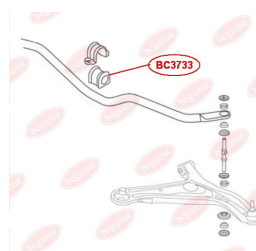

APPLICABILITY:

GEELY

BC3733