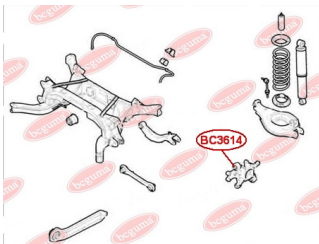

BC3614

CONTROL ARM-/TRAILING ARM BUSH

www.en.bcguma.ua/auto/BC3614

Part Number:	BC3614
GTIN-13:	4823101805581
Number of other manufacturers (OEMs):	96626433; 96626434; 4804655
Weight, g:	213
Required amount:	2
Items in Package:	1
External diameter, mm:	37.0
Inner diameter, mm:	14.3
Thickness, mm:	55.0
Material:	Metal / Rubber
That installation:	Back
Party settings:	Left / Right

APPLICABILITY:

CHEVROLET, OPEL

ANTI-ROLL BAR BUSHING KIT

www.en.bcguma.ua/auto/BC3700

Part Number:	BC3700
GTIN-13:	4823101804782
Number of other manufacturers (OEMs):	4471209000; 4471209010
Weight, g:	85
Required amount:	2
Items in Package:	1
External diameter, mm:	42.0
Inner diameter, mm:	31.0
Thickness, mm:	60.0
Material:	Rubber
That installation:	Front
Party settings:	Left / Right

APPLICABILITY:

SSANGYONG

BC3700