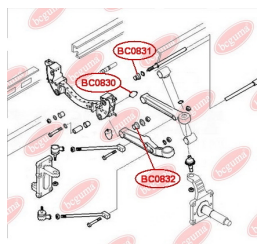

APPLICABILITY:

IVECO

BC0832