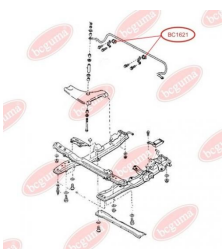

BC1621

ANTI-ROLL BAR BUSHING KIT

www.en.bcguma.ua/auto/BC1621

Part Number:	BC1621
GTIN-13:	4823101803709
Number of other manufacturers (OEMs):	G03034156
Weight, g:	28
Required amount:	2
Items in Package:	1
External diameter, mm:	31.0
Inner diameter, mm:	16.5
Thickness, mm:	38.5
Material:	Rubber
That installation:	Back
Party settings:	Left / Right