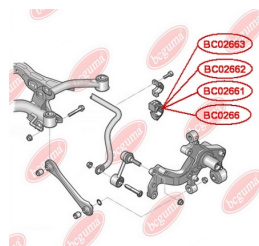

APPLICABILITY:

AUDI, HONDA, SEAT, SKODA, VW