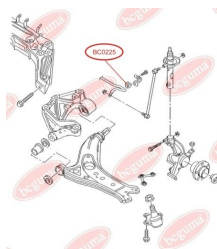

APPLICABILITY:

AUDI, SEAT, SKODA, VW

BC0225