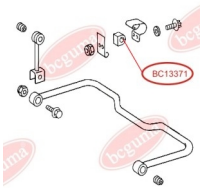

BC13371

ANTI-ROLL BAR BUSHING KIT

www.en.bcguma.ua/auto/BC13371

Part Number:	BC13371
GTIN-13:	4823101802665
Number of other manufacturers (OEMs):	05128604AA; A9013260181
Weight, g:	21
Required amount:	2
Items in Package:	1
External diameter, mm:	35.0
Inner diameter, mm:	27.0
Thickness, mm:	38.0
Material:	Rubber
That installation:	Back
Party settings:	Left / Right

APPLICABILITY:

MERCEDES-BENZ

BUSH, SPRING SHACKLE

www.en.bcguma.ua/auto/BC1338

Part Number:	BC1338
GTIN-13:	4823101802672
Number of other manufacturers (OEMs):	A6023240150; A6013240150; A6023240050; A6013240050
Weight, g:	294
Required amount:	4
Items in Package:	1
External diameter, mm:	50.0
Inner diameter, mm:	12.0
Thickness, mm:	70.0
Material:	Rubber / metal
That installation:	Back
Party settings:	Left / Right

APPLICABILITY:

MERCEDES-BENZ

BC1338