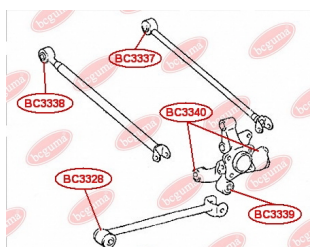

BC3339

CONTROL ARM-/TRAILING ARM BUSH

www.en.bcguma.ua/auto/BC3339

Part Number:	BC3339
GTIN-13:	4823101805734
Number of other manufacturers (OEMs):	4230448031
Weight, g:	134
Required amount:	2
Items in Package:	1
External diameter, mm:	44.2
Inner diameter, mm:	12.2
Thickness, mm:	55.0
Material:	Rubber / metal
That installation:	Back
Party settings:	Left / Right

APPLICABILITY:

LEXUS, TOYOTA

CONTROL ARM-/TRAILING ARM BUSH

www.en.bcguma.ua/auto/BC3340

Part Number:	BC3340
GTIN-13:	4823101805741
Number of other manufacturers (OEMs):	4221020010
Weight, g:	113
Required amount:	4
Items in Package:	1
External diameter, mm:	37.3
Inner diameter, mm:	14.0
Thickness, mm:	42.0
Material:	Metal / Rubber
That installation:	Back
Party settings:	Left / Right

APPLICABILITY:

LEXUS, TOYOTA

BC3340