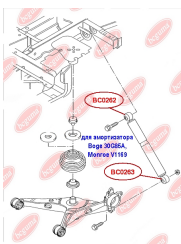

BC0263

SHOCK ABSORBER BUSH, LOWER

www.en.bcguma.ua/auto/BC0263

Part Number:	BC0263
GTIN-13:	4823101800722
Number of other manufacturers (OEMs):	7H5513029C; 7H0513029D; 7H0513029E
Weight, g:	121
Required amount:	2
Items in Package:	1
External diameter, mm:	41.3
Inner diameter, mm:	14.0
Thickness, mm:	40.0
Material:	Metal / Rubber
That installation:	Back
Party settings:	Left / Right

APPLICABILITY:

VW