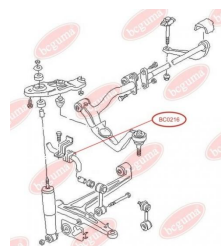

BC0215

MOUNTING, AXLE BEAM

www.en.bcguma.ua/auto/BC0215

Part Number:	BC0215
GTIN-13:	4823101800319
Number of other manufacturers (OEMs):	251501131A
Weight, g:	210
Required amount:	4
Items in Package:	1
External diameter, mm:	47.0
Inner diameter, mm:	12.0
Thickness, mm:	75.0
Material:	Rubber / metal
That installation:	Back
Party settings:	Left / Right

APPLICABILITY:

VW

STABILISER MOUNTING

www.en.bcguma.ua/auto/BC0216

Part Number:	BC0216
GTIN-13:	4823101800326
Number of other manufacturers (OEMs):	7D1411041; 701411041
Weight, g:	30
Required amount:	2
Items in Package:	1
External diameter, mm:	-
Inner diameter, mm:	22.5
Thickness, mm:	30.0
Material:	Rubber
That installation:	Front
Party settings:	Left / Right

APPLICABILITY:

VW

BC0216