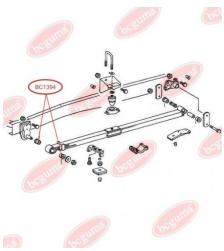

BC1394

BUSH, SPRING CARRIER, UNIVERSAL

www.en.bcguma.ua/auto/BC1394

Part Number:	BC1394
GTIN-13:	4823101803082
Number of other manufacturers (OEMs):	A3183220250; A6673220350; A6673220650
Weight, g:	224
Required amount:	2
Items in Package:	1
External diameter, mm:	45.0
Inner diameter, mm:	22.5
Thickness, mm:	84.0
Material:	Rubber / metal
That installation:	Front
Party settings:	Left / Right

APPLICABILITY:

MERCEDES-BENZ

CONTROL ARM-/TRAILING ARM BUSH

www.en.bcguma.ua/auto/BC1395

Part Number:	BC1395
GTIN-13:	4823101803099
Number of other manufacturers (OEMs):	05133818AA; 2D0407140; 5133818AA; A9013330214
Weight, g:	267
Required amount:	2
Items in Package:	1
External diameter, mm:	44.0
Inner diameter, mm:	14.0
Thickness, mm:	80.0
Material:	Rubber / metal
That installation:	Front
Party settings:	Left / Right

APPLICABILITY:

MERCEDES-BENZ, VW

BC1395