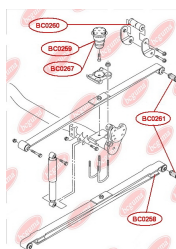

APPLICABILITY:

VW