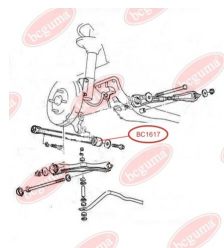

**APPLICABILITY:**

MAZDA

**BC1617**

**BC1621****ANTI-ROLL BAR BUSHING KIT**[www.en.bcguma.ua/auto/BC1621](http://www.en.bcguma.ua/auto/BC1621)

Part Number:	BC1621
GTIN-13:	4823101803709
Number of other manufacturers (OEMs):	G03034156
Weight, g:	28
Required amount:	2
Items in Package:	1
External diameter, mm:	31.0
Inner diameter, mm:	16.5
Thickness, mm:	38.5
Material:	Rubber
That installation:	Back
Party settings:	Left / Right