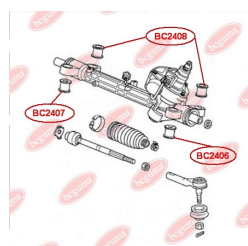

MOUNTING BUSHING STEERING GEAR

www.en.bcguma.ua/auto/BC2408

Part Number:	BC2408
GTIN-13:	4823101805123
Number of other manufacturers (OEMs):	53686SWCG01
Weight, g:	71
Required amount:	2
Items in Package:	1
External diameter, mm:	34.0
Inner diameter, mm:	16.0
Thickness, mm:	29.0
Material:	Rubber / metal
That installation:	Front
Party settings:	Left / Right