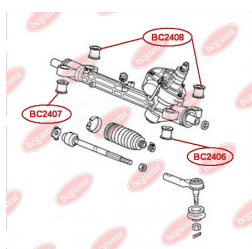

BC2407

MOUNTING, STEERING GEAR

www.en.bcguma.ua/auto/BC2407

Part Number:	BC2407
GTIN-13:	4823101805468
Number of other manufacturers (OEMs):	53685SWCG01
Weight, g:	91
Required amount:	1
Items in Package:	1
External diameter, mm:	34.6
Inner diameter, mm:	12.3
Thickness, mm:	29.0
Material:	Metal / Rubber
That installation:	Front
Party settings:	Right

APPLICABILITY:

HONDA

BC2408

MOUNTING BUSHING STEERING GEAR

www.en.bcguma.ua/auto/BC2408

Part Number:	BC2408
GTIN-13:	4823101805123
Number of other manufacturers (OEMs):	53686SWCG01
Weight, g:	71
Required amount:	2
Items in Package:	1
External diameter, mm:	34.0
Inner diameter, mm:	16.0
Thickness, mm:	29.0
Material:	Rubber / metal
That installation:	Front
Party settings:	Left / Right

APPLICABILITY:

HONDA