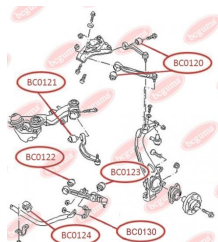

APPLICABILITY:

AUDI, SAAB, SEAT, SKODA, VW

BC0120