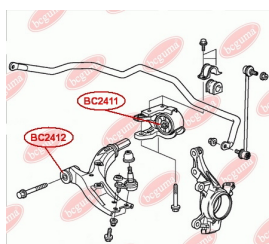

APPLICABILITY:

HONDA

BC2412