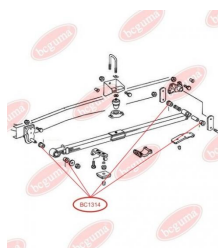

BC1313

STABILISER MOUNTING

www.en.bcguma.ua/auto/BC1313

Part Number:	BC1313
GTIN-13:	4823101802405
Number of other manufacturers (OEMs):	A6023260882
Weight, g:	91
Required amount:	2
Items in Package:	1
External diameter, mm:	48.0
Inner diameter, mm:	28.0
Thickness, mm:	48.5
Material:	Rubber
That installation:	Front
Party settings:	Left / Right

APPLICABILITY:

MERCEDES-BENZ

BUSH, SPRING SHACKLE

www.en.bcguma.ua/auto/BC1314

Part Number:	BC1314
GTIN-13:	4823101802412
Number of other manufacturers (OEMs):	A3183220250; A6673220350; A6673220650
Weight, g:	44
Required amount:	4
Items in Package:	1
External diameter, mm:	42.0
Inner diameter, mm:	30.0
Thickness, mm:	41.0
Material:	Rubber
That installation:	Back Front
Party settings:	Left / Right

APPLICABILITY:

MERCEDES-BENZ

BC1314