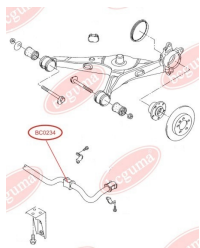

BC0234

STABILISER MOUNTING

www.en.bcguma.ua/auto/BC0234

Part Number:	BC0234
GTIN-13:	4823101800500
Number of other manufacturers (OEMs):	7H5511413B
Weight, g:	51
Required amount:	2
Items in Package:	1
External diameter, mm:	35.5
Inner diameter, mm:	23.0
Thickness, mm:	51.0
Material:	Rubber
That installation:	Front
Party settings:	Left / Right

APPLICABILITY:

VW

CONTROL ARM-/TRAILING ARM BUSH

www.en.bcguma.ua/auto/BC0235

Part Number:	BC0235
GTIN-13:	4823101800517
Number of other manufacturers (OEMs):	7L0505397; 7L0505398
Weight, g:	100
Required amount:	2
Items in Package:	1
External diameter, mm:	44.3
Inner diameter, mm:	12.3
Thickness, mm:	40.0
Material:	Rubber / metal
That installation:	Back
Party settings:	Left / Right

APPLICABILITY:

AUDI, PORSCHE, VW

BC0235