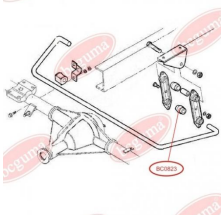

BC0823

STABILISER MOUNTING

www.en.bcguma.ua/auto/BC0823

Part Number:	BC0823
GTIN-13:	4823101801514
Number of other manufacturers (OEMs):	8581022
Weight, g:	33
Required amount:	-
Items in Package:	1
External diameter, mm:	38.0
Inner diameter, mm:	18.0
Thickness, mm:	40.0
Material:	Rubber
That installation:	Back
Party settings:	Left / Right