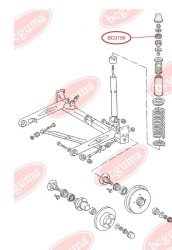

APPLICABILITY:

AUDI

BC0106