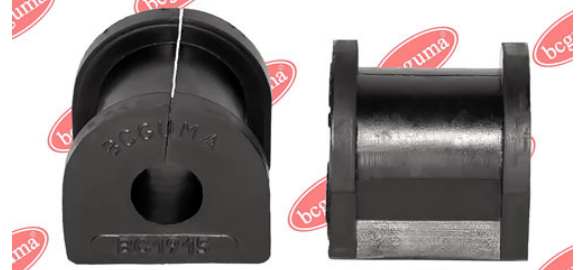

APPLICABILITY:

MITSUBISHI

BC1915