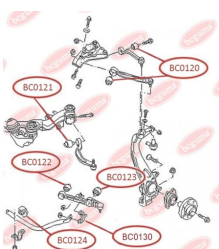

## CONTROL ARM-/TRAILING ARM BUSH

[www.en.bcguma.ua/auto/BC0117](http://www.en.bcguma.ua/auto/BC0117)

Part Number:	BC0117
GTIN-13:	4823101805642
Number of other manufacturers (OEMs):	7L0412333A; 95534324301
Weight, g:	312
Required amount:	2
Items in Package:	1
External diameter, mm:	46.5
Inner diameter, mm:	14.2
Thickness, mm:	74.0
Material:	Metal / Rubber
That installation:	Front
Party settings:	Left / Right

## CONTROL ARM-/TRAILING ARM BUSH, REINFORCED "BAD ROADS"

[www.en.bcguma.ua/auto/BC0120](http://www.en.bcguma.ua/auto/BC0120)

Part Number:	BC0120
GTIN-13:	4823101805864
Number of other manufacturers (OEMs):	4B0407515; 4D0407515C
Weight, g:	151
Required amount:	4
Items in Package:	1
External diameter, mm:	46.5
Inner diameter, mm:	10.0
Thickness, mm:	40.0
Material:	Metal / Rubber
That installation:	Front
Party settings:	Left / Right

### APPLICABILITY:

AUDI, SAAB, SEAT, SKODA, VW

**BC0120**

**BC0123****CONTROL ARM-/TRAILING ARM BUSH**[www.en.bcguma.ua/auto/BC0123](http://www.en.bcguma.ua/auto/BC0123)

Part Number:	BC0123
GTIN-13:	4823101805772
Number of other manufacturers (OEMs):	8E0407181B; 8E0407181C; 8E0407181D
Weight, g:	182
Required amount:	2
Items in Package:	1
External diameter, mm:	40.5
Inner diameter, mm:	12.2
Thickness, mm:	37.0
Material:	Metal / Rubber
That installation:	Front
Party settings:	Left / Right

**APPLICABILITY:**

AUDI, SEAT, SKODA, VW

**CONTROL ARM-/TRAILING ARM BUSH**[www.en.bcguma.ua/auto/BC0125](http://www.en.bcguma.ua/auto/BC0125)

Part Number:	BC0125
GTIN-13:	4823101805871
Number of other manufacturers (OEMs):	8E0501541S; 8E0501541Q; 8E0501541J
Weight, g:	191
Required amount:	4
Items in Package:	1
External diameter, mm:	36.4
Inner diameter, mm:	12.2
Thickness, mm:	46.5
Material:	Metal / Rubber
That installation:	Back
Party settings:	Left / Right