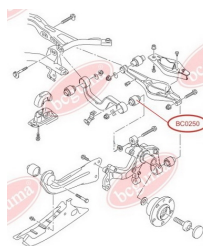

### APPLICABILITY:

VW

**BC0248**

**BC0249****CONTROL ARM-/TRAILING ARM BUSH**[www.en.bcguma.ua/auto/BC0249](http://www.en.bcguma.ua/auto/BC0249)

Part Number:	BC0249
GTIN-13:	4823101800616
Number of other manufacturers (OEMs):	1K0505311AB; 1K0505311AA; 1K0505171B; 1K0505171C; 1K0505173C; 1K0505371
Weight, g:	95
Required amount:	2
Items in Package:	1
External diameter, mm:	42.4
Inner diameter, mm:	12.0
Thickness, mm:	60.0
Material:	Rubber / metal
That installation:	Back
Party settings:	Left / Right

**APPLICABILITY:**

AUDI, SEAT, SKODA, VW

**CONTROL ARM-/TRAILING ARM BUSH**[www.en.bcguma.ua/auto/BC0250](http://www.en.bcguma.ua/auto/BC0250)

Part Number:	BC0250
GTIN-13:	4823101800623
Number of other manufacturers (OEMs):	5Q0505323C; 1K0505323N; 1K0505323H; 1K0505323G; 1K0505323D; 1K0505203A
Weight, g:	127
Required amount:	2
Items in Package:	1
External diameter, mm:	38.5
Inner diameter, mm:	14.0
Thickness, mm:	45.0
Material:	Rubber / metal
That installation:	Back
Party settings:	Left / Right

**APPLICABILITY:**

AUDI, SEAT, SKODA, VW

**BC0250**

**BC0251****CONTROL ARM-/TRAILING ARM BUSH**

[www.en.bcguma.ua/auto/BC0251](http://www.en.bcguma.ua/auto/BC0251)

Part Number:	BC0251
GTIN-13:	4823101800630
Number of other manufacturers (OEMs):	5Q0505323C; 1K0505323N; 1K0505323H; 1K0505323G; 1K0505323D; 1K0505203A; 1K0505279A
Weight, g:	73
Required amount:	2
Items in Package:	1
External diameter, mm:	39.0
Inner diameter, mm:	12.0
Thickness, mm:	45.0
Material:	Rubber / metal
That installation:	Back Top
Party settings:	Left / Right