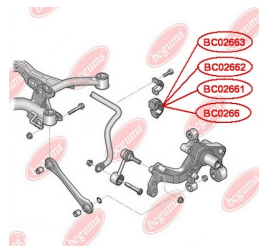

APPLICABILITY:

AUDI, HONDA, SEAT, SKODA, VW

BC0266