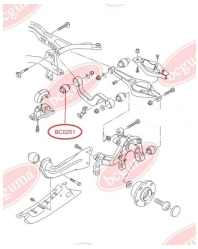

**APPLICABILITY:**

AUDI, SEAT, SKODA, VW

**CONTROL ARM-/TRAILING ARM BUSH**[www.en.bcguma.ua/auto/BC0250](http://www.en.bcguma.ua/auto/BC0250)

Part Number:	BC0250
GTIN-13:	4823101800623
Number of other manufacturers (OEMs):	5Q0505323C; 1K0505323N; 1K0505323H; 1K0505323G; 1K0505323D; 1K0505203A
Weight, g:	127
Required amount:	2
Items in Package:	1
External diameter, mm:	38.5
Inner diameter, mm:	14.0
Thickness, mm:	45.0
Material:	Rubber / metal
That installation:	Back
Party settings:	Left / Right

**APPLICABILITY:**

AUDI, SEAT, SKODA, VW

**BC0250**

**BC0251****CONTROL ARM-/TRAILING ARM BUSH**

[www.en.bcguma.ua/auto/BC0251](http://www.en.bcguma.ua/auto/BC0251)

Part Number:	BC0251
GTIN-13:	4823101800630
Number of other manufacturers (OEMs):	5Q0505323C; 1K0505323N; 1K0505323H; 1K0505323G; 1K0505323D; 1K0505203A; 1K0505279A
Weight, g:	73
Required amount:	2
Items in Package:	1
External diameter, mm:	39.0
Inner diameter, mm:	12.0
Thickness, mm:	45.0
Material:	Rubber / metal
That installation:	Back Top
Party settings:	Left / Right