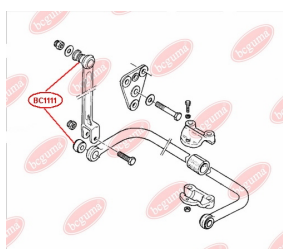

**APPLICABILITY:**

NISSAN, NISSAN (DONGFENG), RENAULT

**BC1109**

**BC1111****STABILISER MOUNTING**
[www.en.bcguma.ua/auto/BC1111](http://www.en.bcguma.ua/auto/BC1111)

Part Number:	BC1111
GTIN-13:	4823101802122
Number of other manufacturers (OEMs):	5010383545
Weight, g:	264
Required amount:	4
Items in Package:	1
External diameter, mm:	52.0
Inner diameter, mm:	20.0
Thickness, mm:	41.0
Material:	Rubber / metal
That installation:	-
Party settings:	Left / Right