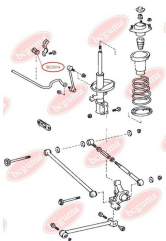

BC3314

ANTI-ROLL BAR BUSHING KIT

www.en.bcguma.ua/auto/BC3314

Part Number:	BC3314
GTIN-13:	4823101804935
Number of other manufacturers (OEMs):	4881833020; 4881833021
Weight, g:	49
Required amount:	2
Items in Package:	1
External diameter, mm:	30.0
Inner diameter, mm:	15.0
Thickness, mm:	36.0
Material:	Rubber
That installation:	Back
Party settings:	Left / Right

APPLICABILITY:

LEXUS, TOYOTA

ANTI-ROLL BAR STABILISER BUSH

www.en.bcguma.ua/auto/BC3315

Part Number:	BC3315
GTIN-13:	4823101804942
Number of other manufacturers (OEMs):	9038513008
Weight, g:	14
Required amount:	2
Items in Package:	1
External diameter, mm:	27.0
Inner diameter, mm:	13.5
Thickness, mm:	23.5
Material:	Rubber
That installation:	Back
Party settings:	Left / Right

APPLICABILITY:

TOYOTA

BC3315