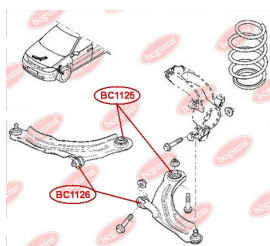

BC1125

CONTROL ARM-/TRAILING ARM BUSH

www.en.bcguma.ua/auto/BC1125

Part Number:	BC1125
GTIN-13:	4823101806250
Number of other manufacturers (OEMs):	545041876R; 545044506R; 545058191R; 8200041166; 8200586561; 8200586567; 8200586570; 4153300200; 4153300300
Weight, g:	192
Required amount:	2
Items in Package:	1
External diameter, mm:	58.3
Inner diameter, mm:	12.4
Thickness, mm:	57.9
Material:	Metal / Rubber
That installation:	Front
Party settings:	Left / Right

APPLICABILITY:

RENAULT

BC1126

CONTROL ARM-/TRAILING ARM BUSH

www.en.bcguma.ua/auto/BC1126

Part Number:	BC1126
GTIN-13:	4823101806038
Number of other manufacturers (OEMs):	545041876R; 545044506R; 545058191R; 8200242025; 8200586561; 8200586564; 8200586567; 545044506R; 8200041166; 4153300200; 4153300300
Weight, g:	166
Required amount:	2
Items in Package:	1
External diameter, mm:	33.5
Inner diameter, mm:	12.0
Thickness, mm:	48.0
Material:	Metal / Rubber
That installation:	Front
Party settings:	Left / Right

APPLICABILITY:

MERCEDES-BENZ, RENAULT