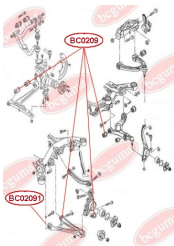

**APPLICABILITY:**

OPEL, SEAT, VAUXHALL, VW

**BC0207**

**BC0208****ANTHER OF BALL JOINT**[www.en.bcguma.ua/auto/BC0208](http://www.en.bcguma.ua/auto/BC0208)

Part Number:	BC0208
GTIN-13:	4823101800241
Number of other manufacturers (OEMs):	251407187A; 251407187B; 251407187; 4708299; 4708300
Weight, g:	7
Required amount:	2
Items in Package:	1
External diameter, mm:	35.0
Inner diameter, mm:	17.0
Thickness, mm:	20.0
Material:	Rubber MBS
That installation:	Front
Party settings:	Left / Right

**APPLICABILITY:**

OPEL, SKODA, VAUXHALL, VW

**CONTROL ARM-/TRAILING ARM BUSH**[www.en.bcguma.ua/auto/BC0209](http://www.en.bcguma.ua/auto/BC0209)

Part Number:	BC0209
GTIN-13:	4823101800258
Number of other manufacturers (OEMs):	7D0407183C; 7D0407183; 7H0407183; 7L8407183; 7L0407183A; 7H0407152F; 7H0407152B; 7H0407151F; 7H0407151B
Weight, g:	239
Required amount:	2
Items in Package:	1
External diameter, mm:	40.0
Inner diameter, mm:	14.0
Thickness, mm:	60.0
Material:	Rubber / metal
That installation:	Front
Party settings:	Left / Right

**APPLICABILITY:**

AUDI, VW

**BC0209**

**BC02091****CONTROL ARM-/TRAILING ARM BUSH**[www.en.bcguma.ua/auto/BC02091](http://www.en.bcguma.ua/auto/BC02091)

Part Number:	BC02091
GTIN-13:	4823101805666
Number of other manufacturers (OEMs):	95533101711; 95533101811; 7P0505312E; 7P0505311E; 7L0505311B; 7L0505312B
Weight, g:	299
Required amount:	2
Items in Package:	1
External diameter, mm:	60.2
Inner diameter, mm:	14.2
Thickness, mm:	70.0
Material:	Metal / Rubber
That installation:	Back
Party settings:	Left / Right