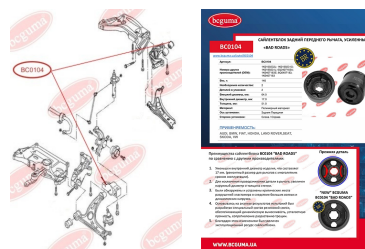

**APPLICABILITY:**

AUDI, SEAT, SKODA, VW

**BC0104**

**BC0105****BEARING RING, LOWER BUSHING**[www.en.bcguma.ua/auto/BC0105](http://www.en.bcguma.ua/auto/BC0105)

Part Number:	BC0105
GTIN-13:	4823101800067
Number of other manufacturers (OEMs):	811512333A
Weight, g:	42
Required amount:	2
Items in Package:	1
External diameter, mm:	48.0
Inner diameter, mm:	10.0
Thickness, mm:	32.0
Material:	Rubber
That installation:	Back
Party settings:	Left / Right