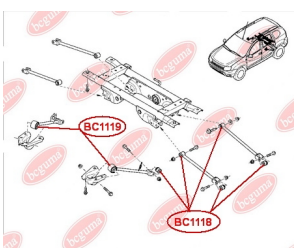

BC1118

CONTROL ARM-/TRAILING ARM BUSH

www.en.bcguma.ua/auto/BC1118

Part Number:	BC1118
GTIN-13:	4823101806199
Number of other manufacturers (OEMs):	8200839124; 8200839121; 8200839119
Weight, g:	91
Required amount:	10
Items in Package:	1
External diameter, mm:	34.0
Inner diameter, mm:	14.1
Thickness, mm:	40.0
Material:	Rubber / metal
That installation:	Back
Party settings:	Left / Right

APPLICABILITY:

DACIA

CONTROL ARM-/TRAILING ARM BUSH

www.en.bcguma.ua/auto/BC1119

Part Number:	BC1119
GTIN-13:	4823101806212
Number of other manufacturers (OEMs):	8200841004; 551107894R
Weight, g:	291
Required amount:	2
Items in Package:	1
External diameter, mm:	52.3
Inner diameter, mm:	14.3
Thickness, mm:	56.0
Material:	Metal / Rubber
That installation:	Back
Party settings:	Left / Right

APPLICABILITY:

DACIA, RENAULT

BC1119