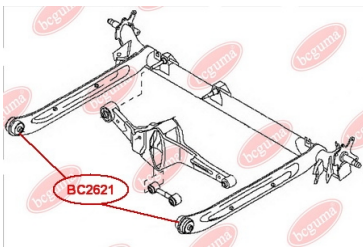

BC2621

HUB CARRIER BUSHING

www.en.bcguma.ua/auto/BC2621

Part Number:	BC2621
GTIN-13:	4823101805345
Number of other manufacturers (OEMs):	5504531U00; 550450M000; 550452J000
Weight, g:	295
Required amount:	2
Items in Package:	1
External diameter, mm:	60.2
Inner diameter, mm:	12.2
Thickness, mm:	60.0
Material:	Metal / Rubber
That installation:	Back
Party settings:	Left / Right

APPLICABILITY:

NISSAN

STABILISER MOUNTING

www.en.bcguma.ua/auto/BC2622

Part Number:	BC2622
GTIN-13:	4823101805536
Number of other manufacturers (OEMs):	546138H518
Weight, g:	37
Required amount:	2
Items in Package:	1
External diameter, mm:	-
Inner diameter, mm:	17.5
Thickness, mm:	38.0
Material:	Rubber
That installation:	Back
Party settings:	Left / Right

APPLICABILITY:

NISSAN

BC2622