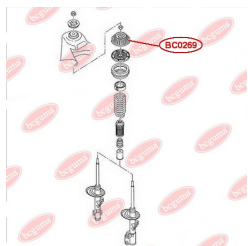

**APPLICABILITY:**

AUDI, SEAT, SKODA, VW

**BC02681**

**BC0269****TOP STRUT MOUNTING**[www.en.bcguma.ua/auto/BC0269](http://www.en.bcguma.ua/auto/BC0269)

Part Number:	BC0269
GTIN-13:	4823101806533
Number of other manufacturers (OEMs):	7E0412331
Weight, g:	555
Required amount:	2
Items in Package:	1
External diameter, mm:	150.0
Inner diameter, mm:	14.0
Thickness, mm:	50.0
Material:	Rubber / metal
That installation:	Front
Party settings:	Left / Right