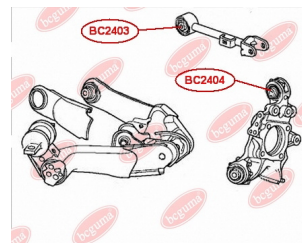

APPLICABILITY:

HONDA

BC2404