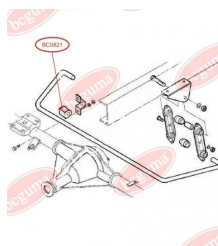

BC0820

STABILISER MOUNTING

www.en.bcguma.ua/auto/BC0820

Part Number:	BC0820
GTIN-13:	4823101801477
Number of other manufacturers (OEMs):	93802629
Weight, g:	36
Required amount:	-
Items in Package:	1
External diameter, mm:	34.0
Inner diameter, mm:	20.0
Thickness, mm:	40.0
Material:	Rubber
That installation:	Back
Party settings:	Left / Right

APPLICABILITY:

IVECO

STABILISER MOUNTING

www.en.bcguma.ua/auto/BC0821

Part Number:	BC0821
GTIN-13:	4823101801484
Number of other manufacturers (OEMs):	93801556
Weight, g:	33
Required amount:	-
Items in Package:	1
External diameter, mm:	34.0
Inner diameter, mm:	22.0
Thickness, mm:	40.0
Material:	Rubber
That installation:	Back
Party settings:	Left / Right

APPLICABILITY:

IVECO

BC0821