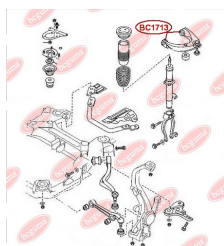

BC1713

CONTROL ARM-/TRAILING ARM BUSH

www.en.bcguma.ua/auto/BC1713

Part Number:	BC1713
GTIN-13:	4823101803860
Number of other manufacturers (OEMs):	GS1D34200C; GS1D34250C; GS1D34200A; GS1D34200B; GS1D34250A; GS1D34250B; GP9A34200A; GP9A34200B; GP9A34250A; GP9A34250B; GJ6A34200B; GJ6A34250B
Weight, g:	161
Required amount:	4
Items in Package:	1
External diameter, mm:	40.5
Inner diameter, mm:	10.2
Thickness, mm:	44.6
Material:	Metal / Rubber
That installation:	Front
Party settings:	Left / Right

APPLICABILITY:

MAZDA

CONTROL ARM-/TRAILING ARM BUSH

www.en.bcguma.ua/auto/BC1714

Part Number:	BC1714
GTIN-13:	4823101805444
Number of other manufacturers (OEMs):	GS1D28200B; GS1D28200C; GS1D28250B; GS1D28250C
Weight, g:	679
Required amount:	2
Items in Package:	1
External diameter, mm:	70.3
Inner diameter, mm:	18.5
Thickness, mm:	18.5
Material:	Metal / Rubber
That installation:	Back
Party settings:	Left / Right

APPLICABILITY:

MAZDA

BC1714