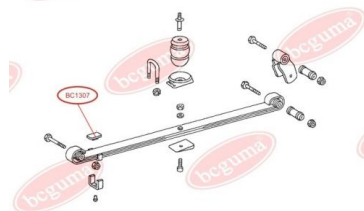

**APPLICABILITY:**

MERCEDES-BENZ

**BC1308****BUSHING, LEAF SPRING**

[www.en.bcguma.ua/auto/BC1308](http://www.en.bcguma.ua/auto/BC1308)

Part Number:	BC1308
GTIN-13:	4823101802368
Number of other manufacturers (OEMs):	A6703200344
Weight, g:	374
Required amount:	2
Items in Package:	1
External diameter, mm:	58.0
Inner diameter, mm:	36.0
Thickness, mm:	86.5
Material:	Rubber / metal
That installation:	Back
Party settings:	Behind