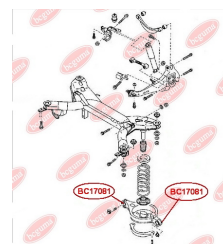

BC1708

CONTROL ARM-/TRAILING ARM BUSH

www.en.bcguma.ua/auto/BC1708

Part Number:	BC1708
GTIN-13:	4823101803808
Number of other manufacturers (OEMs):	G26A28300A; G26A28350A; GJ6A28300A; G26A28300B; GJ6A28300; GJ6A28350B
Weight, g:	160
Required amount:	4
Items in Package:	1
External diameter, mm:	37.2
Inner diameter, mm:	12.0
Thickness, mm:	51.5
Material:	Rubber / metal
That installation:	Back
Party settings:	Left / Right

APPLICABILITY:

MAZDA

CONTROL ARM-/TRAILING ARM BUSH

www.en.bcguma.ua/auto/BC17081

Part Number:	BC17081
GTIN-13:	4823101803815
Number of other manufacturers (OEMs):	G26A28300A; G26A28300B; G26A28350A; GJ6A28300; GJ6A28350; GJ6A28300A; GJ6A28350A; GJ6A28350B
Weight, g:	135
Required amount:	4
Items in Package:	1
External diameter, mm:	38.6
Inner diameter, mm:	12.0
Thickness, mm:	52.0
Material:	Rubber / metal
That installation:	Back
Party settings:	Left / Right

APPLICABILITY:

MAZDA

BC17081