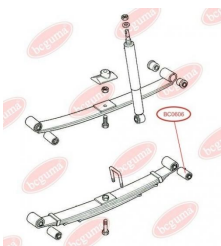

BC0606

BUSHING, LEAF SPRING

www.en.bcguma.ua/auto/BC0606

Part Number:	BC0606
GTIN-13:	4823101801064
Number of other manufacturers (OEMs):	1575045; 80VB5A546AA
Weight, g:	391
Required amount:	-
Items in Package:	1
External diameter, mm:	46.3
Inner diameter, mm:	16.0
Thickness, mm:	67.0
Material:	Rubber / metal
That installation:	Back
Party settings:	Left / Right