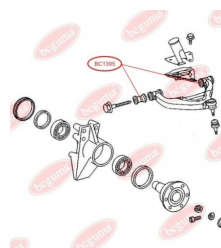

APPLICABILITY:

MERCEDES-BENZ, VW

BC1395