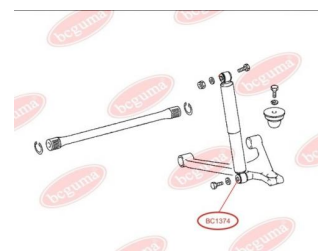

**APPLICABILITY:**

MERCEDES-BENZ

**BC1374**

**BC1394****BUSH, SPRING CARRIER, UNIVERSAL**[www.en.bcguma.ua/auto/BC1394](http://www.en.bcguma.ua/auto/BC1394)

Part Number:	BC1394
GTIN-13:	4823101803082
Number of other manufacturers (OEMs):	A3183220250; A6673220350; A6673220650
Weight, g:	224
Required amount:	2
Items in Package:	1
External diameter, mm:	45.0
Inner diameter, mm:	22.5
Thickness, mm:	84.0
Material:	Rubber / metal
That installation:	Front
Party settings:	Left / Right