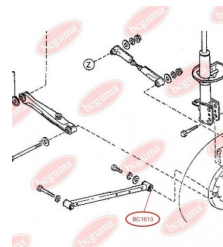

APPLICABILITY:

MAZDA