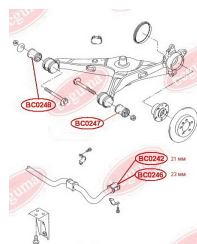

APPLICABILITY:

VW

BC0248