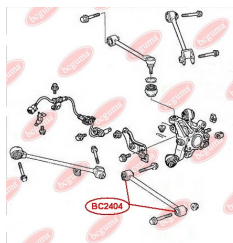

APPLICABILITY:

HONDA

BC2404