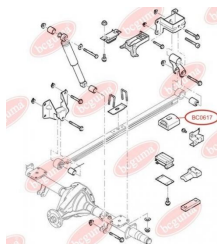

**APPLICABILITY:**

FORD

**BC0617**

**BC0618****CONTROL ARM-/TRAILING ARM BUSH**[www.en.bcguma.ua/auto/BC0618](http://www.en.bcguma.ua/auto/BC0618)

Part Number:	BC0618
GTIN-13:	4823101801149
Number of other manufacturers (OEMs):	YC153069AG; YC153069AF; 4131788; 4041450
Weight, g:	131
Required amount:	2
Items in Package:	1
External diameter, mm:	37.0
Inner diameter, mm:	14.0
Thickness, mm:	67.0
Material:	Rubber / metal
That installation:	Front
Party settings:	Left / Right