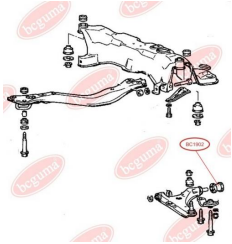

BC1902

CONTROL ARM-/TRAILING ARM BUSH

www.en.bcguma.ua/auto/BC1902

Part Number:	BC1902
GTIN-13:	4823101803921
Number of other manufacturers (OEMs):	MB518220; MB518221
Weight, g:	140
Required amount:	2
Items in Package:	1
External diameter, mm:	48.0
Inner diameter, mm:	18.0
Thickness, mm:	62.0
Material:	Rubber / metal
That installation:	Back
Party settings:	Left / Right