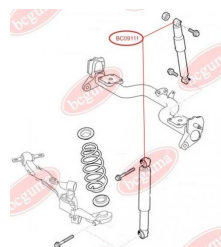

APPLICABILITY:

FIAT

BC0911