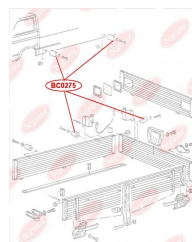

APPLICABILITY:

VW

BC0275