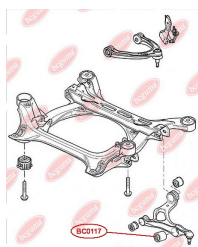

## CONTROL ARM-/TRAILING ARM BUSH

[www.en.bcguma.ua/auto/BC0114](http://www.en.bcguma.ua/auto/BC0114)

Part Number:	BC0114
GTIN-13:	4823101800159
Number of other manufacturers (OEMs):	8E0505172A
Weight, g:	147
Required amount:	12
Items in Package:	1
External diameter, mm:	36.0
Inner diameter, mm:	12.0
Thickness, mm:	30.0
Material:	Rubber / metal
That installation:	Back
Party settings:	Left / Right

### APPLICABILITY:

AUDI, VW

**BC0114**

**BC0115****CONTROL ARM-/TRAILING ARM BUSH**[www.en.bcguma.ua/auto/BC0115](http://www.en.bcguma.ua/auto/BC0115)

Part Number:	BC0115
GTIN-13:	4823101800166
Number of other manufacturers (OEMs):	1K0505541B; 1K0505541C; 1K0505541D; 5Q0505541A
Weight, g:	178
Required amount:	2
Items in Package:	1
External diameter, mm:	61.0
Inner diameter, mm:	12.0
Thickness, mm:	64.0
Material:	Rubber / metal
That installation:	Back
Party settings:	Left / Right

**APPLICABILITY:**

AUDI, SEAT, SKODA, VW

**BC0116****CONTROL ARM-/TRAILING ARM BUSH**[www.en.bcguma.ua/auto/BC0116](http://www.en.bcguma.ua/auto/BC0116)

Part Number:	BC0116
GTIN-13:	4823101805161
Number of other manufacturers (OEMs):	7L0407077; 95534102700; 95534102701; 95534102702
Weight, g:	160
Required amount:	4
Items in Package:	1
External diameter, mm:	40.5
Inner diameter, mm:	10.0
Thickness, mm:	43.0
Material:	Metal / Rubber
That installation:	Front
Party settings:	Left / Right

## CONTROL ARM-/TRAILING ARM BUSH

[www.en.bcguma.ua/auto/BC0117](http://www.en.bcguma.ua/auto/BC0117)

Part Number:	BC0117
GTIN-13:	4823101805642
Number of other manufacturers (OEMs):	7L0412333A; 95534324301
Weight, g:	312
Required amount:	2
Items in Package:	1
External diameter, mm:	46.5
Inner diameter, mm:	14.2
Thickness, mm:	74.0
Material:	Metal / Rubber
That installation:	Front
Party settings:	Left / Right