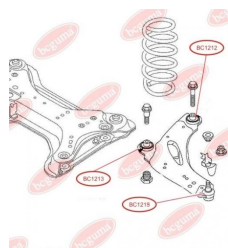

BC1219

ANTHER OF BALL JOINT

www.en.bcguma.ua/auto/BC1219

Part Number:	BC1219
GTIN-13:	4823101805932
Number of other manufacturers (OEMs):	7701477385
Weight, g:	7
Required amount:	2
Items in Package:	1
External diameter, mm:	33.0
Inner diameter, mm:	17.0
Thickness, mm:	24.0
Material:	Rubber
That installation:	Front
Party settings:	Left / Right

APPLICABILITY:

NISSAN, OPEL, RENAULT, VAUXHALL