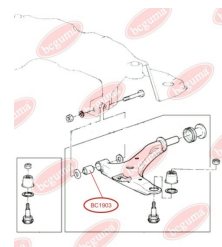

**APPLICABILITY:**

HYUNDAI

**BC1903**

**BC1904****ANTI-ROLL BAR BUSHING KIT**[www.en.bcguma.ua/auto/BC1904](http://www.en.bcguma.ua/auto/BC1904)

Part Number:	BC1904
GTIN-13:	4823101803945
Number of other manufacturers (OEMs):	MR297500; MB573054
Weight, g:	17
Required amount:	2
Items in Package:	1
External diameter, mm:	-
Inner diameter, mm:	19.0
Thickness, mm:	46.3
Material:	Rubber
That installation:	Front
Party settings:	Left / Right