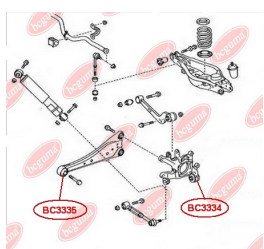

BC3335

CONTROL ARM-/TRAILING ARM BUSH

www.en.bcguma.ua/auto/BC3335

Part Number:	BC3335
GTIN-13:	4823101805284
Number of other manufacturers (OEMs):	4876042010; 4876042030; 4878042010
Weight, g:	273
Required amount:	2
Items in Package:	1
External diameter, mm:	60.0
Inner diameter, mm:	14.2
Thickness, mm:	50.0
Material:	Metal / Rubber
That installation:	Back
Party settings:	Left / Right

APPLICABILITY:

TOYOTA

CONTROL ARM-/TRAILING ARM BUSH

www.en.bcguma.ua/auto/BC3336

Part Number:	BC3336
GTIN-13:	4823101805567
Number of other manufacturers (OEMs):	4873042050; 4874042020
Weight, g:	161
Required amount:	2
Items in Package:	1
External diameter, mm:	33.5
Inner diameter, mm:	12.4
Thickness, mm:	55.0
Material:	Metal / Rubber
That installation:	Back
Party settings:	Left / Right

APPLICABILITY:

TOYOTA

BC3336