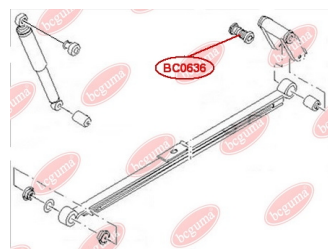

LEAF SPRING BUSHING

www.en.bcguma.ua/auto/BC0636

Part Number:	BC0636
GTIN-13:	4823101805420
Number of other manufacturers (OEMs):	6C115A546AB; 1526483
Weight, g:	212
Required amount:	2
Items in Package:	1
External diameter, mm:	38.5
Inner diameter, mm:	14.2
Thickness, mm:	107.0
Material:	Metal / Rubber
That installation:	Back
Party settings:	Left / Right