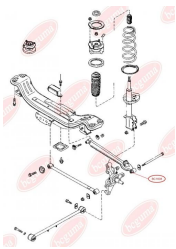

BC1608

TRACK CONTROL ARM BUSH, FRONT

www.en.bcguma.ua/auto/BC1608

Part Number:	BC1608
GTIN-13:	4823101803600
Number of other manufacturers (OEMs):	GA2A2860XA; GC5J2860X; GC5J28600
Weight, g:	105
Required amount:	2
Items in Package:	1
External diameter, mm:	31.5
Inner diameter, mm:	14.0
Thickness, mm:	53.0
Material:	Rubber / metal
That installation:	Back
Party settings:	Left / Right

APPLICABILITY:

MAZDA

BC1609

TRACK CONTROL ARM BUSH, REAR

www.en.bcguma.ua/auto/BC1609

Part Number:	BC1609
GTIN-13:	4823101803617
Number of other manufacturers (OEMs):	GC5J2860X; GA2A2860XA; GC5J28600
Weight, g:	164
Required amount:	2
Items in Package:	1
External diameter, mm:	35.0
Inner diameter, mm:	12.0
Thickness, mm:	64.0
Material:	Rubber / metal
That installation:	Back
Party settings:	Left / Right

APPLICABILITY:

MAZDA