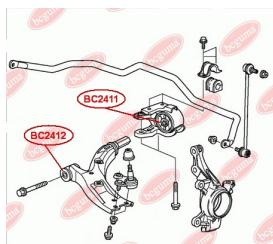

BC2411

CONTROL ARM-/TRAILING ARM BUSH

www.en.bcguma.ua/auto/BC2411

Part Number:	BC2411
GTIN-13:	4823101805529
Number of other manufacturers (OEMs):	51395SWAE01
Weight, g:	210
Required amount:	2
Items in Package:	1
External diameter, mm:	70.5
Inner diameter, mm:	19.0
Thickness, mm:	50.0
Material:	Polymer/Rubber/Metal
That installation:	Front
Party settings:	Left / Right

APPLICABILITY:

HONDA

CONTROL ARM-/TRAILING ARM BUSH

www.en.bcguma.ua/auto/BC2412

Part Number:	BC2412
GTIN-13:	4823101805000
Number of other manufacturers (OEMs):	51350SWAE01
Weight, g:	183
Required amount:	2
Items in Package:	1
External diameter, mm:	41.5
Inner diameter, mm:	14.3
Thickness, mm:	61.0
Material:	Rubber / metal
That installation:	Front
Party settings:	Left / Right

APPLICABILITY:

HONDA

BC2412