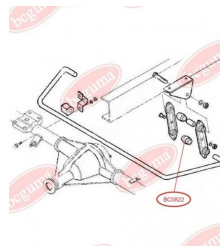

APPLICABILITY:

IVECO

BC0822