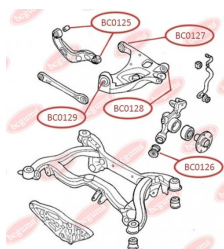

**APPLICABILITY:**

AUDI, SEAT, SKODA, VW

CONTROL ARM-/TRAILING ARM BUSHwww.en.bcguma.ua/auto/BC0125

Part Number:	BC0125
GTIN-13:	4823101805871
Number of other manufacturers (OEMs):	8E0501541S; 8E0501541Q; 8E0501541J
Weight, g:	191
Required amount:	4
Items in Package:	1
External diameter, mm:	36.4
Inner diameter, mm:	12.2
Thickness, mm:	46.5
Material:	Metal / Rubber
That installation:	Back
Party settings:	Left / Right

BC0125**APPLICABILITY:**

AUDI, SEAT

BC0126**CONTROL ARM-/TRAILING ARM BUSH**

www.en.bcguma.ua/auto/BC0126

Part Number:	BC0126
GTIN-13:	4823101806137
Number of other manufacturers (OEMs):	8E0505311T; 8E0505312T; 8E0505311S; 8E0505312S; 8E0505203C; 8E0505203D; 8E0505311AC; 8E0505312AC
Weight, g:	250
Required amount:	2
Items in Package:	1
External diameter, mm:	43.8
Inner diameter, mm:	12.2
Thickness, mm:	60.0
Material:	Rubber / metal
That installation:	Back
Party settings:	Left / Right

APPLICABILITY:

AUDI, SEAT

CONTROL ARM-/TRAILING ARM BUSH

www.en.bcguma.ua/auto/BC0127

Part Number:	BC0127
GTIN-13:	4823101806526
Number of other manufacturers (OEMs):	8E0505171J; 8E0505311T; 8E0505311S; 8E0505312S; 8E0505311AC; 8E0505312AC; 8E0505312T
Weight, g:	236
Required amount:	2
Items in Package:	1
External diameter, mm:	47.0
Inner diameter, mm:	12.0
Thickness, mm:	50.0
Material:	Rubber / metal
That installation:	Back
Party settings:	Left / Right

APPLICABILITY:

AUDI

BC0127

BC0129**CONTROL ARM-/TRAILING ARM BUSH**www.en.bcguma.ua/auto/BC0129

Part Number:	BC0129
GTIN-13:	4823101806236
Number of other manufacturers (OEMs):	8E0505185N; 8E0505312S; 8E0505311S; 8E0505311T; 8E0505312T; 8E0505311AC; 8E0505312AC
Weight, g:	219
Required amount:	4
Items in Package:	1
External diameter, mm:	46.6
Inner diameter, mm:	12.2
Thickness, mm:	40.0
Material:	Rubber / metal
That installation:	Back
Party settings:	Left / Right