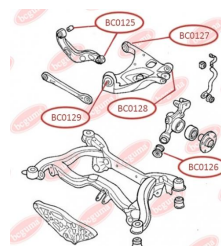

BC0125**APPLICABILITY:**

AUDI, SEAT

BC0126**CONTROL ARM-/TRAILING ARM BUSH**

www.en.bcguma.ua/auto/BC0126

Part Number:	BC0126
GTIN-13:	4823101806137
Number of other manufacturers (OEMs):	8E0505311T; 8E0505312T; 8E0505311S; 8E0505312S; 8E0505203C; 8E0505203D; 8E0505311AC; 8E0505312AC
Weight, g:	250
Required amount:	2
Items in Package:	1
External diameter, mm:	43.8
Inner diameter, mm:	12.2
Thickness, mm:	60.0
Material:	Rubber / metal
That installation:	Back
Party settings:	Left / Right

APPLICABILITY:

AUDI, SEAT

CONTROL ARM-/TRAILING ARM BUSH

www.en.bcguma.ua/auto/BC0127

Part Number:	BC0127
GTIN-13:	4823101806526
Number of other manufacturers (OEMs):	8E0505171J; 8E0505311T; 8E0505311S; 8E0505312S; 8E0505311AC; 8E0505312AC; 8E0505312T
Weight, g:	236
Required amount:	2
Items in Package:	1
External diameter, mm:	47.0
Inner diameter, mm:	12.0
Thickness, mm:	50.0
Material:	Rubber / metal
That installation:	Back
Party settings:	Left / Right

APPLICABILITY:

AUDI

BC0127

BC0129**CONTROL ARM-/TRAILING ARM BUSH**www.en.bcguma.ua/auto/BC0129

Part Number:	BC0129
GTIN-13:	4823101806236
Number of other manufacturers (OEMs):	8E0505185N; 8E0505312S; 8E0505311S; 8E0505311T; 8E0505312T; 8E0505311AC; 8E0505312AC
Weight, g:	219
Required amount:	4
Items in Package:	1
External diameter, mm:	46.6
Inner diameter, mm:	12.2
Thickness, mm:	40.0
Material:	Rubber / metal
That installation:	Back
Party settings:	Left / Right

APPLICABILITY:

AUDI, SEAT

ANTHER OF BALL JOINTwww.en.bcguma.ua/auto/BC0131

Part Number:	BC0131
GTIN-13:	4823101805949
Number of other manufacturers (OEMs):	357407365
Weight, g:	9
Required amount:	2
Items in Package:	1
External diameter, mm:	35.0
Inner diameter, mm:	16.0
Thickness, mm:	25.0
Material:	Rubber
That installation:	Front
Party settings:	Left / Right