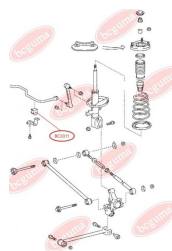

APPLICABILITY:

TOYOTA

BC3311