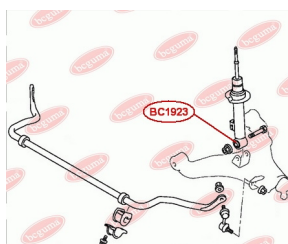

APPLICABILITY:

MITSUBISHI

BC1923