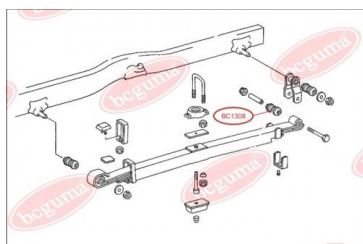

BC1308

BUSHING, LEAF SPRING

www.en.bcguma.ua/auto/BC1308

Part Number:	BC1308
GTIN-13:	4823101802368
Number of other manufacturers (OEMs):	A6703200344
Weight, g:	374
Required amount:	2
Items in Package:	1
External diameter, mm:	58.0
Inner diameter, mm:	36.0
Thickness, mm:	86.5
Material:	Rubber / metal
That installation:	Back
Party settings:	Behind

APPLICABILITY:

DAF, DEUTZ-FAHR, FENDT, INTERNATIONAL HARV., IVECO, KRAMER, MAGIRUS-DEUTZ, MAN, MERCEDES-BENZ

ANTI-ROLL BAR BUSHING KIT

www.en.bcguma.ua/auto/BC1310

Part Number:	BC1310
GTIN-13:	4823101802375
Number of other manufacturers (OEMs):	A3093200073; A3143260153; A3143260481
Weight, g:	41
Required amount:	-
Items in Package:	1
External diameter, mm:	30.0
Inner diameter, mm:	12.0
Thickness, mm:	30.0
Material:	Rubber / metal
That installation:	Back Front
Party settings:	Left / Right

APPLICABILITY:

MERCEDES-BENZ

BC1310