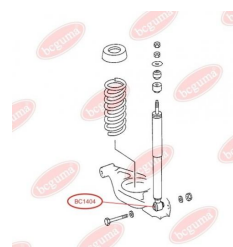

BC1403

ANTHER OF STABILIZER MOUNTING

www.en.bcguma.ua/auto/BC1403

Part Number:	BC1403
GTIN-13:	4823101804331
Number of other manufacturers (OEMs):	A6393230292
Weight, g:	6
Required amount:	4
Items in Package:	1
External diameter, mm:	22.0
Inner diameter, mm:	43.0
Thickness, mm:	27.0
Material:	Rubber
That installation:	Front
Party settings:	Left / Right

APPLICABILITY:

MERCEDES-BENZ

SHOCK ABSORBER BUSH

www.en.bcguma.ua/auto/BC1404

Part Number:	BC1404
GTIN-13:	4823101803181
Number of other manufacturers (OEMs):	A1243201031; A2013260800; A2013261000; A2013261500; A2013261600; A1243202031; A1243200931; A1243200531; A1243200431; A1243200231; A1243200031; A2013261900
Weight, g:	56
Required amount:	2
Items in Package:	1
External diameter, mm:	16.0
Inner diameter, mm:	10.0
Thickness, mm:	40.0
Material:	Rubber / metal
That installation:	Back
Party settings:	Left / Right

APPLICABILITY:

MERCEDES-BENZ

BC1404