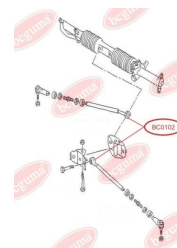

UKRAINIAN

CAR-PARTS

MANUFACTURER

WWW.BCGUMA.UA

BC0101**CONTROL ARM-/TRAILING ARM BUSH**www.en.bcguma.ua/auto/BC0101

Part Number:	BC0101
GTIN-13:	4823101800029
Number of other manufacturers (OEMs):	4A0407181A
Weight, g:	97
Required amount:	4
Items in Package:	1
External diameter, mm:	54.0
Inner diameter, mm:	16.0
Thickness, mm:	24.0
Material:	Rubber / metal
That installation:	Front
Party settings:	Left / Right

**APPLICABILITY:**

AUDI

ROD ASSEMBLY BUSHwww.en.bcguma.ua/auto/BC0102

Part Number:	BC0102
GTIN-13:	4823101800036
Number of other manufacturers (OEMs):	4A0419802A; 4A0419801A
Weight, g:	52
Required amount:	2
Items in Package:	1
External diameter, mm:	29.0
Inner diameter, mm:	12.0
Thickness, mm:	28.0
Material:	Rubber / metal
That installation:	Front
Party settings:	Left / Right

APPLICABILITY:

AUDI

BC0102

BC0103**ROD ASSEMBLY BUSH**

www.en.bcguma.ua/auto/BC0103

Part Number:	BC0103
GTIN-13:	4823101800043
Number of other manufacturers (OEMs):	811419801C; 893419802; 811419801E
Weight, g:	30
Required amount:	2
Items in Package:	1
External diameter, mm:	24.5
Inner diameter, mm:	10.0
Thickness, mm:	26.0
Material:	Rubber / metal
That installation:	Front
Party settings:	Left / Right