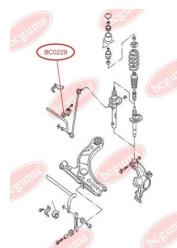

APPLICABILITY:

AUDI, SEAT, SKODA, VW

BC0227

BC0228**STABILISER MOUNTING**www.en.bcguma.ua/auto/BC0228

Part Number:	BC0228
GTIN-13:	4823101800449
Number of other manufacturers (OEMs):	1J0411314P
Weight, g:	23
Required amount:	2
Items in Package:	1
External diameter, mm:	34.0
Inner diameter, mm:	20.0
Thickness, mm:	25.0
Material:	Rubber
That installation:	Front
Party settings:	Left / Right

APPLICABILITY:

AUDI, SEAT, SKODA, VW

**STABILISER MOUNTING**www.en.bcguma.ua/auto/BC0229

Part Number:	BC0229
GTIN-13:	4823101800456
Number of other manufacturers (OEMs):	1J0411314T
Weight, g:	22
Required amount:	2
Items in Package:	1
External diameter, mm:	34.0
Inner diameter, mm:	21.0
Thickness, mm:	25.0
Material:	Rubber
That installation:	Front
Party settings:	Left / Right

APPLICABILITY:

AUDI, SEAT, SKODA, VW

BC0229

BC0230

TRACK CONTROL ARM BUSH

www.en.bcguma.ua/auto/BC0230

Part Number:	BC0230
GTIN-13:	4823101800463
Number of other manufacturers (OEMs):	7H0407182; 7H0407182A; 7H0407151F; 7H0407152F
Weight, g:	433
Required amount:	2
Items in Package:	1
External diameter, mm:	60.0
Inner diameter, mm:	14.2
Thickness, mm:	64.0
Material:	Rubber / metal
That installation:	Back Front
Party settings:	Left / Right