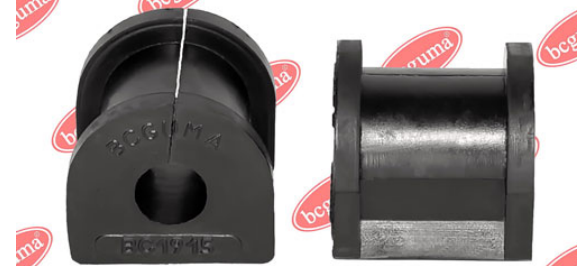

APPLICABILITY:

MITSUBISHI

BC1915