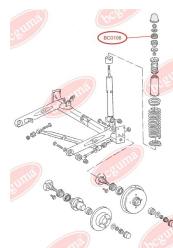

**BC0104****APPLICABILITY:**

AUDI, SEAT, SKODA, VW

BC0105**BEARING RING, LOWER BUSHING**www.en.bcguma.ua/auto/BC0105

Part Number:	BC0105
GTIN-13:	4823101800067
Number of other manufacturers (OEMs):	811512333A
Weight, g:	42
Required amount:	2
Items in Package:	1
External diameter, mm:	48.0
Inner diameter, mm:	10.0
Thickness, mm:	32.0
Material:	Rubber
That installation:	Back
Party settings:	Left / Right

**APPLICABILITY:**

AUDI

BEARING RING, UPPER BUSHINGwww.en.bcguma.ua/auto/BC0106

Part Number:	BC0106
GTIN-13:	4823101800074
Number of other manufacturers (OEMs):	811512335A
Weight, g:	33
Required amount:	2
Items in Package:	1
External diameter, mm:	48.0
Inner diameter, mm:	10.0
Thickness, mm:	21.0
Material:	Rubber
That installation:	Back
Party settings:	Left / Right

**APPLICABILITY:**

AUDI

BC0106

BC0107**ANTHER OF BALL JOINT**www.en.bcguma.ua/auto/BC0107

Part Number:	BC0107
GTIN-13:	4823101800081
Number of other manufacturers (OEMs):	4D0407509G; 4D0407509J
Weight, g:	5
Required amount:	2
Items in Package:	1
External diameter, mm:	28.0
Inner diameter, mm:	14.0
Thickness, mm:	22.0
Material:	Rubber MBS
That installation:	Front
Party settings:	Left / Right