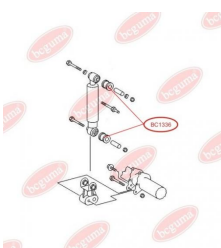

BC1336

SHOCK ABSORBER BUSH

www.en.bcguma.ua/auto/BC1336

Part Number:	BC1336
GTIN-13:	4823101802641
Number of other manufacturers (OEMs):	A0003237085
Weight, g:	25
Required amount:	4
Items in Package:	1
External diameter, mm:	28.2
Inner diameter, mm:	14.0
Thickness, mm:	35.7
Material:	Rubber
That installation:	Back
Party settings:	Left / Right

APPLICABILITY:

MERCEDES-BENZ

BC1337

ANTI-ROLL BAR BUSHING KIT

www.en.bcguma.ua/auto/BC1337

Part Number:	BC1337
GTIN-13:	4823101802658
Number of other manufacturers (OEMs):	05104073AA; 2D0511413A; A9013260081; 5104073AA
Weight, g:	31
Required amount:	2
Items in Package:	1
External diameter, mm:	35.0
Inner diameter, mm:	21.8
Thickness, mm:	37.1
Material:	Rubber
That installation:	Back
Party settings:	Left / Right

APPLICABILITY:

MERCEDES-BENZ, SCANIA, VW