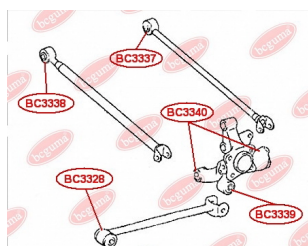

APPLICABILITY:

LEXUS, TOYOTA

BC3338