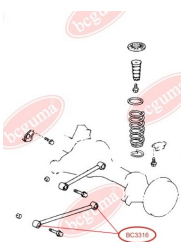

BC3316

CONTROL ARM-/TRAILING ARM BUSH

www.en.bcguma.ua/auto/BC3316

Part Number:	BC3316
GTIN-13:	4823101804959
Number of other manufacturers (OEMs):	4870260100; 4872060040
Weight, g:	348
Required amount:	2
Items in Package:	1
External diameter, mm:	55.5
Inner diameter, mm:	14.0
Thickness, mm:	60.0
Material:	Rubber / metal
That installation:	Back
Party settings:	Left / Right

APPLICABILITY:

LEXUS, TOYOTA

CONTROL ARM-/TRAILING ARM BUSH

www.en.bcguma.ua/auto/BC3317

Part Number:	BC3317
GTIN-13:	4823101804966
Number of other manufacturers (OEMs):	4870260090; 4871060070
Weight, g:	266
Required amount:	2
Items in Package:	1
External diameter, mm:	50.1
Inner diameter, mm:	14.0
Thickness, mm:	60.0
Material:	Rubber / metal
That installation:	Back
Party settings:	Left / Right

APPLICABILITY:

LEXUS, TOYOTA

BC3317