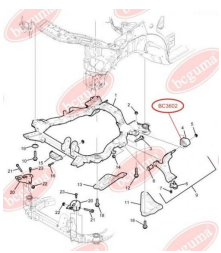

BC3602

TRACK CONTROL ARM BUSH

www.en.bcguma.ua/auto/BC3602

Part Number:	BC3602
GTIN-13:	4823101804690
Number of other manufacturers (OEMs):	96810753; 4817776; 96819161; 4817869; 96809676; 4717777; 96626235; 4802541; 4802543; 4810831; 4806300
Weight, g:	402
Required amount:	2
Items in Package:	1
External diameter, mm:	67.0
Inner diameter, mm:	19.0
Thickness, mm:	55.0
Material:	Rubber / metal
That installation:	Back Front
Party settings:	Left / Right

APPLICABILITY:

CHEVROLET, OPEL, VAUXHALL

STABILISER MOUNTING, REINFORCED "BAD ROADS"

www.en.bcguma.ua/auto/BC3603

Part Number:	BC3603
GTIN-13:	4823101804706
Number of other manufacturers (OEMs):	96444469
Weight, g:	64
Required amount:	2
Items in Package:	1
External diameter, mm:	39.0
Inner diameter, mm:	24.0
Thickness, mm:	50.0
Material:	Rubber
That installation:	Front
Party settings:	Left / Right

APPLICABILITY:

DAEWOO, ZAZ

BC3603