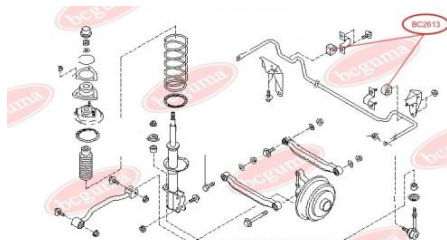

APPLICABILITY:

NISSAN

BC2613