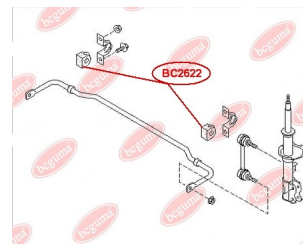

STABILISER MOUNTING

www.en.bcguma.ua/auto/BC2622

Part Number:	BC2622
GTIN-13:	4823101805536
Number of other manufacturers (OEMs):	546138H518
Weight, g:	37
Required amount:	2
Items in Package:	1
External diameter, mm:	-
Inner diameter, mm:	17.5
Thickness, mm:	38.0
Material:	Rubber
That installation:	Back
Party settings:	Left / Right

BC2622