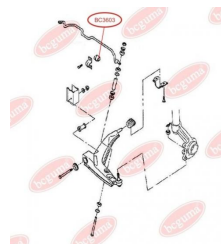

APPLICABILITY:

DAEWOO, ZAZ

BC3603

BC3604**STABILISER MOUNTING**www.en.bcguma.ua/auto/BC3604

Part Number:	BC3604
GTIN-13:	4823101804713
Number of other manufacturers (OEMs):	2875013; 0350153; 1603148; 1603150
Weight, g:	14
Required amount:	4
Items in Package:	1
External diameter, mm:	30.0
Inner diameter, mm:	8.0
Thickness, mm:	20.0
Material:	Rubber
That installation:	Front
Party settings:	Left / Right