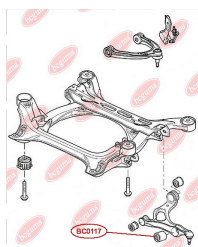

APPLICABILITY:

AUDI, VW

BC0114

BC0115**CONTROL ARM-/TRAILING ARM BUSH**www.en.bcguma.ua/auto/BC0115

Part Number:	BC0115
GTIN-13:	4823101800166
Number of other manufacturers (OEMs):	1K0505541B; 1K0505541C; 1K0505541D; 5Q0505541A
Weight, g:	178
Required amount:	2
Items in Package:	1
External diameter, mm:	61.0
Inner diameter, mm:	12.0
Thickness, mm:	64.0
Material:	Rubber / metal
That installation:	Back
Party settings:	Left / Right

APPLICABILITY:

AUDI, SEAT, SKODA, VW

BC0116**CONTROL ARM-/TRAILING ARM BUSH**www.en.bcguma.ua/auto/BC0116

Part Number:	BC0116
GTIN-13:	4823101805161
Number of other manufacturers (OEMs):	7L0407077; 95534102700; 95534102701; 95534102702
Weight, g:	160
Required amount:	4
Items in Package:	1
External diameter, mm:	40.5
Inner diameter, mm:	10.0
Thickness, mm:	43.0
Material:	Metal / Rubber
That installation:	Front
Party settings:	Left / Right

**APPLICABILITY:**

AUDI, PORSCHE, VW

BC0117

CONTROL ARM-/TRAILING ARM BUSH

www.en.bcguma.ua/auto/BC0117

Part Number:	BC0117
GTIN-13:	4823101805642
Number of other manufacturers (OEMs):	7L0412333A; 95534324301
Weight, g:	312
Required amount:	2
Items in Package:	1
External diameter, mm:	46.5
Inner diameter, mm:	14.2
Thickness, mm:	74.0
Material:	Metal / Rubber
That installation:	Front
Party settings:	Left / Right