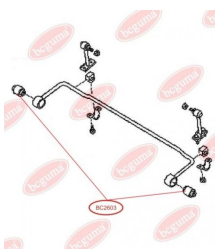

APPLICABILITY:

NISSAN

BC2603