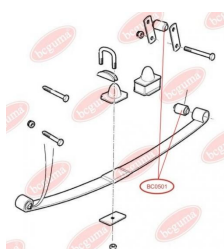

BC0501

LEAF SPRING BUSHING

www.en.bcguma.ua/auto/BC0501

Part Number:	BC0501
GTIN-13:	4823101800920
Number of other manufacturers (OEMs):	CER3086; KAM2735
Weight, g:	225
Required amount:	4
Items in Package:	1
External diameter, mm:	40.0
Inner diameter, mm:	19.0
Thickness, mm:	68.0
Material:	Rubber / metal
That installation:	Front
Party settings:	Left / Right

APPLICABILITY:

DAF, LDV