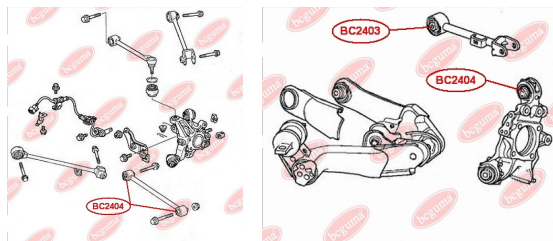

CONTROL ARM-/TRAILING ARM BUSH

www.en.bcguma.ua/auto/BC2404

Part Number:	BC2404
GTIN-13:	4823101805093
Number of other manufacturers (OEMs):	52350SEA000
Weight, g:	215
Required amount:	4
Items in Package:	1
External diameter, mm:	42.3
Inner diameter, mm:	12.0
Thickness, mm:	50.0
Material:	Metal / Rubber
That installation:	Back
Party settings:	Left / Right