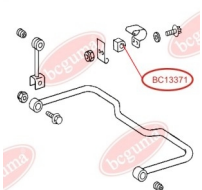

BC13371

ANTI-ROLL BAR BUSHING KIT

www.en.bcguma.ua/auto/BC13371

Part Number:	BC13371
GTIN-13:	4823101802665
Number of other manufacturers (OEMs):	05128604AA; A9013260181
Weight, g:	21
Required amount:	2
Items in Package:	1
External diameter, mm:	35.0
Inner diameter, mm:	27.0
Thickness, mm:	38.0
Material:	Rubber
That installation:	Back
Party settings:	Left / Right