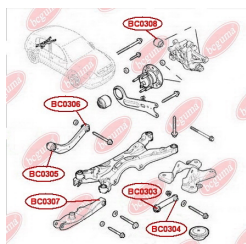

CONTROL ARM-/TRAILING ARM BUSH

www.en.bcguma.ua/auto/BC0308

Part Number:	BC0308
GTIN-13:	4823101805178
Number of other manufacturers (OEMs):	423320; 0423320; 00423320; 24469643
Weight, g:	147
Required amount:	2
Items in Package:	1
External diameter, mm:	45.7
Inner diameter, mm:	12.0
Thickness, mm:	52.0
Material:	Metal / Rubber
That installation:	Back
Party settings:	Left / Right