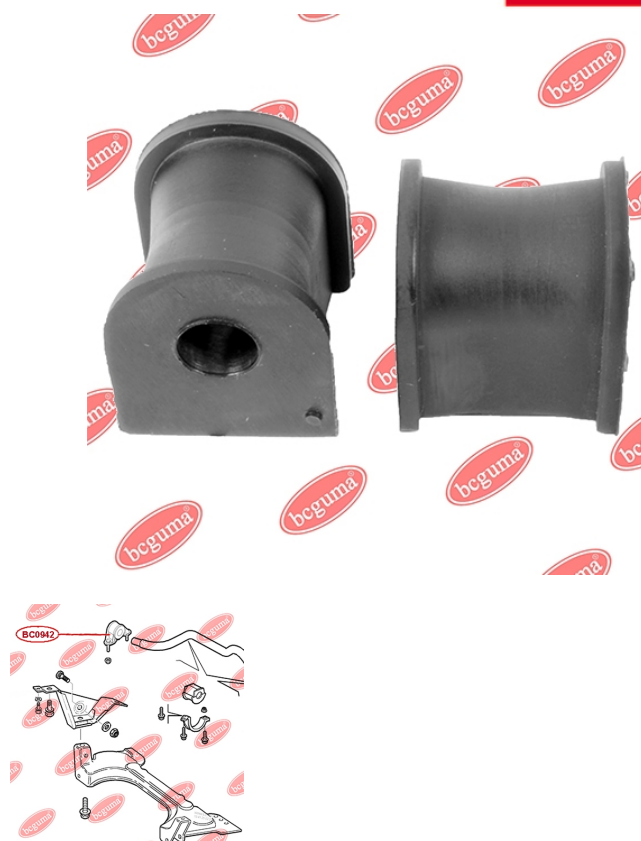

APPLICABILITY:

FIAT

BC0942