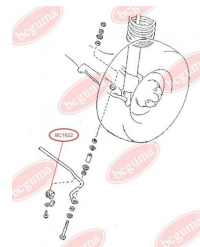

APPLICABILITY:

MAZDA