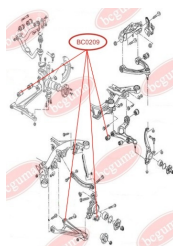

APPLICABILITY:

OPEL, SEAT, VAUXHALL, VW

BC0207

BC0208**ANTHER OF BALL JOINT**www.en.bcguma.ua/auto/BC0208

Part Number:	BC0208
GTIN-13:	4823101800241
Number of other manufacturers (OEMs):	251407187A; 251407187B; 251407187; 4708299; 4708300
Weight, g:	7
Required amount:	2
Items in Package:	1
External diameter, mm:	35.0
Inner diameter, mm:	17.0
Thickness, mm:	20.0
Material:	Rubber MBS
That installation:	Front
Party settings:	Left / Right

APPLICABILITY:

OPEL, SKODA, VAUXHALL, VW

CONTROL ARM-/TRAILING ARM BUSHwww.en.bcguma.ua/auto/BC0209

Part Number:	BC0209
GTIN-13:	4823101800258
Number of other manufacturers (OEMs):	7D0407183C; 7D0407183; 7H0407183; 7L8407183; 7L0407183A; 7H0407152F; 7H0407152B; 7H0407151F; 7H0407151B
Weight, g:	239
Required amount:	2
Items in Package:	1
External diameter, mm:	40.0
Inner diameter, mm:	14.0
Thickness, mm:	60.0
Material:	Rubber / metal
That installation:	Front
Party settings:	Left / Right

APPLICABILITY:

AUDI, VW

BC0209

BC02091**CONTROL ARM-/TRAILING ARM BUSH**www.en.bcguma.ua/auto/BC02091

Part Number:	BC02091
GTIN-13:	4823101805666
Number of other manufacturers (OEMs):	95533101711; 95533101811; 7P0505312E; 7P0505311E; 7L0505311B; 7L0505312B
Weight, g:	299
Required amount:	2
Items in Package:	1
External diameter, mm:	60.2
Inner diameter, mm:	14.2
Thickness, mm:	70.0
Material:	Metal / Rubber
That installation:	Back
Party settings:	Left / Right