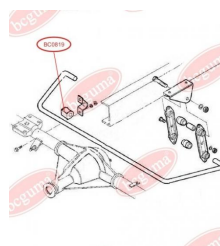

STABILISER MOUNTING

www.en.bcguma.ua/auto/BC0819

Part Number:	BC0819
GTIN-13:	4823101801460
Number of other manufacturers (OEMs):	8581021
Weight, g:	39
Required amount:	-
Items in Package:	1
External diameter, mm:	34.0
Inner diameter, mm:	18.0
Thickness, mm:	40.0
Material:	Rubber
That installation:	Back
Party settings:	Left / Right