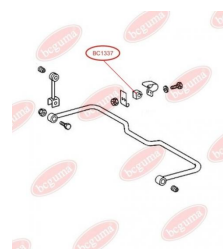

APPLICABILITY:

MERCEDES-BENZ, SCANIA, VW