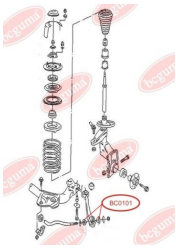

UKRAINIAN

CAR-PARTS

MANUFACTURER

WWW.BCGUMA.UA

BC0101**CONTROL ARM-/TRAILING ARM BUSH**www.en.bcguma.ua/auto/BC0101

Part Number:	BC0101
GTIN-13:	4823101800029
Number of other manufacturers (OEMs):	4A0407181A
Weight, g:	97
Required amount:	4
Items in Package:	1
External diameter, mm:	54.0
Inner diameter, mm:	16.0
Thickness, mm:	24.0
Material:	Rubber / metal
That installation:	Front
Party settings:	Left / Right

**APPLICABILITY:**

AUDI

ROD ASSEMBLY BUSHwww.en.bcguma.ua/auto/BC0102

Part Number:	BC0102
GTIN-13:	4823101800036
Number of other manufacturers (OEMs):	4A0419802A; 4A0419801A
Weight, g:	52
Required amount:	2
Items in Package:	1
External diameter, mm:	29.0
Inner diameter, mm:	12.0
Thickness, mm:	28.0
Material:	Rubber / metal
That installation:	Front
Party settings:	Left / Right