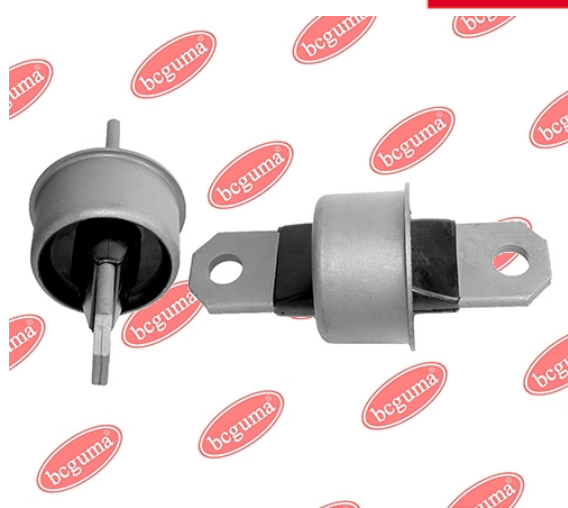

APPLICABILITY:

FORD

CONTROL ARM-/TRAILING ARM BUSH

www.en.bcguma.ua/auto/BC0634

Part Number:	BC0634
GTIN-13:	4823101805383
Number of other manufacturers (OEMs):	1254368; 1304124; 1061670; 98AG5K896AB; 3M515K896AC; C2Y62846X; 30666331; 30666821
Weight, g:	388
Required amount:	2
Items in Package:	1
External diameter, mm:	60.5
Inner diameter, mm:	14.2
Thickness, mm:	143.0
Material:	Metal / Rubber
That installation:	Back
Party settings:	Left / Right

APPLICABILITY:

FORD, MAZDA, VOLVO

BC0634

BC0635**CONTROL ARM-/TRAILING ARM BUSH**www.en.bcguma.ua/auto/BC0635

Part Number:	BC0635
GTIN-13:	4823101805338
Number of other manufacturers (OEMs):	1061659; 1061660; 1136072; 1317609; 1329730; 1136073; 1517403; 1448127; 1524422; 1502440; 1686184; 8M515500AB; 8M515500BB; AV615500CA; BP4K28C10B; BBM228C10; 31277305; 31212503; 31201356
Weight, g:	133
Required amount:	4
Items in Package:	1
External diameter, mm:	36.3
Inner diameter, mm:	12.2
Thickness, mm:	35.0
Material:	Metal / Rubber
That installation:	Back
Party settings:	Left / Right