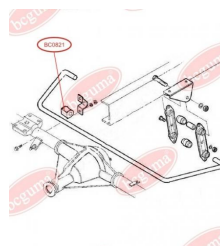

STABILISER MOUNTING

www.en.bcguma.ua/auto/BC0821

Part Number:	BC0821
GTIN-13:	4823101801484
Number of other manufacturers (OEMs):	93801556
Weight, g:	33
Required amount:	-
Items in Package:	1
External diameter, mm:	34.0
Inner diameter, mm:	22.0
Thickness, mm:	40.0
Material:	Rubber
That installation:	Back
Party settings:	Left / Right