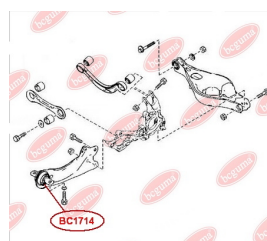

APPLICABILITY:

MAZDA

BC1714