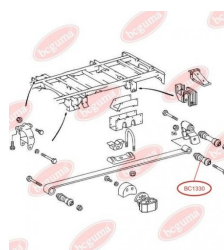

APPLICABILITY:

MERCEDES-BENZ, VW