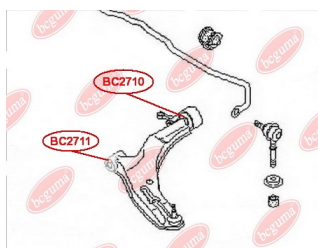

BC2711

CONTROL ARM-/TRAILING ARM BUSH

www.en.bcguma.ua/auto/BC2711

Part Number:	BC2711
GTIN-13:	4823101805901
Number of other manufacturers (OEMs):	550444M410; 545004M500; 545014M500; 54501BM400; 54501BM410; 54500BM400; 54500BM410; 54501BN300; 54500BN300; 5450095F0A; 5450195F0A
Weight, g:	171
Required amount:	2
Items in Package:	1
External diameter, mm:	32.7
Inner diameter, mm:	14.2
Thickness, mm:	55.0
Material:	Metal / Rubber
That installation:	Front
Party settings:	Left / Right

APPLICABILITY:

NISSAN

CONTROL ARM-/TRAILING ARM BUSH

www.en.bcguma.ua/auto/BC2712

Part Number:	BC2712
GTIN-13:	4823101805130
Number of other manufacturers (OEMs):	55110JD000; 55110JG000; 55111JD00A; 55111JG00A; 55110JE20A; 55111JE20A; 55110JD00A; 55045JY00C; 55110JG00B; 55111JG00B; 55110JE20B; 55111JE20B; 55110Y00A
Weight, g:	156
Required amount:	4
Items in Package:	1
External diameter, mm:	37.5
Inner diameter, mm:	14.0
Thickness, mm:	50.0
Material:	Metal / Rubber
That installation:	Back
Party settings:	Left / Right

APPLICABILITY:

NISSAN

BC2712