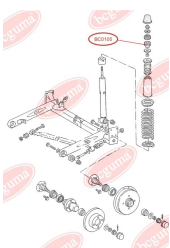

APPLICABILITY:

AUDI

BC0102

BC0103**ROD ASSEMBLY BUSH**

www.en.bcguma.ua/auto/BC0103

Part Number:	BC0103
GTIN-13:	4823101800043
Number of other manufacturers (OEMs):	811419801C; 893419802; 811419801E
Weight, g:	30
Required amount:	2
Items in Package:	1
External diameter, mm:	24.5
Inner diameter, mm:	10.0
Thickness, mm:	26.0
Material:	Rubber / metal
That installation:	Front
Party settings:	Left / Right

APPLICABILITY:

AUDI, VW

CONTROL ARM BUSHING - FRONT, REINFORCED, "BAD ROADS"

www.en.bcguma.ua/auto/BC0104

Part Number:	BC0104
GTIN-13:	4823101800050
Number of other manufacturers (OEMs):	1K0199232J; 1K0199231G; 1K0199231J; 6Q0407183A; 1K0407183E; 6Q0407183; 1K0407183
Weight, g:	140
Required amount:	2
Items in Package:	1
External diameter, mm:	63.5
Inner diameter, mm:	17.5
Thickness, mm:	50.8
Material:	Polymeric material
That installation:	Back Front
Party settings:	Left / Right

**BC0104****APPLICABILITY:**

AUDI, SEAT, SKODA, VW

BC0105**BEARING RING, LOWER BUSHING**www.en.bcguma.ua/auto/BC0105

Part Number:	BC0105
GTIN-13:	4823101800067
Number of other manufacturers (OEMs):	811512333A
Weight, g:	42
Required amount:	2
Items in Package:	1
External diameter, mm:	48.0
Inner diameter, mm:	10.0
Thickness, mm:	32.0
Material:	Rubber
That installation:	Back
Party settings:	Left / Right

**APPLICABILITY:**

AUDI

BEARING RING, UPPER BUSHINGwww.en.bcguma.ua/auto/BC0106

Part Number:	BC0106
GTIN-13:	4823101800074
Number of other manufacturers (OEMs):	811512335A
Weight, g:	33
Required amount:	2
Items in Package:	1
External diameter, mm:	48.0
Inner diameter, mm:	10.0
Thickness, mm:	21.0
Material:	Rubber
That installation:	Back
Party settings:	Left / Right