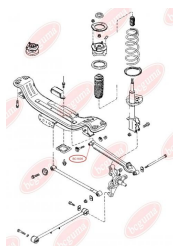

APPLICABILITY:

MAZDA

BC1610

TRACK CONTROL ARM BUSH

www.en.bcguma.ua/auto/BC1610

Part Number:	BC1610
GTIN-13:	4823101803624
Number of other manufacturers (OEMs):	GA5R28200; GA2A28200
Weight, g:	139
Required amount:	2
Items in Package:	1
External diameter, mm:	45.0
Inner diameter, mm:	12.0
Thickness, mm:	50.0
Material:	Rubber / metal
That installation:	Back
Party settings:	Left / Right