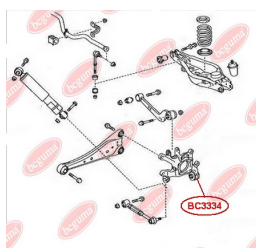

APPLICABILITY:

TOYOTA

BC3334