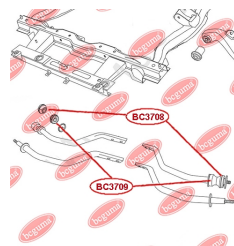

APPLICABILITY:

CHERY

BC3708