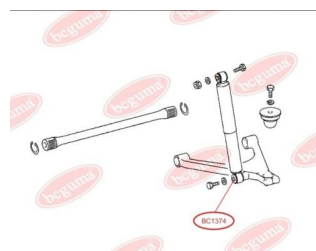

APPLICABILITY:

MERCEDES-BENZ

BC1374