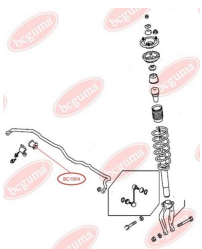

BC1904

ANTI-ROLL BAR BUSHING KIT

www.en.bcguma.ua/auto/BC1904

Part Number:	BC1904
GTIN-13:	4823101803945
Number of other manufacturers (OEMs):	MR297500; MB573054
Weight, g:	17
Required amount:	2
Items in Package:	1
External diameter, mm:	-
Inner diameter, mm:	19.0
Thickness, mm:	46.3
Material:	Rubber
That installation:	Front
Party settings:	Left / Right