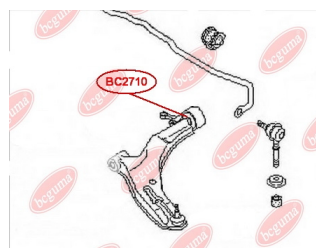

BC2709

CONTROL ARM-/TRAILING ARM BUSH

www.en.bcguma.ua/auto/BC2709

Part Number:	BC2709
GTIN-13:	4823101805635
Number of other manufacturers (OEMs):	55501JD00A; 55044JG00A; 55044JG00B; 55502JG000; 55502JY00A; 55502JG02B; 55501JG02B
Weight, g:	542
Required amount:	2
Items in Package:	1
External diameter, mm:	69.3
Inner diameter, mm:	14.2
Thickness, mm:	62.0
Material:	Metal / Rubber
That installation:	Back
Party settings:	Left / Right

APPLICABILITY:

NISSAN

CONTROL ARM-/TRAILING ARM BUSH

www.en.bcguma.ua/auto/BC2710

Part Number:	BC2710
GTIN-13:	4823101805475
Number of other manufacturers (OEMs):	545004M501; 545004M401
Weight, g:	141
Required amount:	2
Items in Package:	1
External diameter, mm:	49.5
Inner diameter, mm:	20.8
Thickness, mm:	38.2
Material:	Metal / Rubber
That installation:	Front
Party settings:	Left / Right

APPLICABILITY:

NISSAN

BC2710