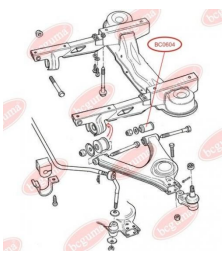

BC0604

CONTROL ARM-/TRAILING ARM BUSH (LONG)

www.en.bcguma.ua/auto/BC0604