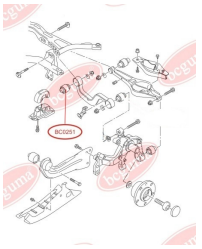

APPLICABILITY:

VW

BC0248

BC0249**CONTROL ARM-/TRAILING ARM BUSH**www.en.bcguma.ua/auto/BC0249

Part Number:	BC0249
GTIN-13:	4823101800616
Number of other manufacturers (OEMs):	1K0505311AB; 1K0505311AA; 1K0505171B; 1K0505171C; 1K0505173C; 1K0505371
Weight, g:	95
Required amount:	2
Items in Package:	1
External diameter, mm:	42.4
Inner diameter, mm:	12.0
Thickness, mm:	60.0
Material:	Rubber / metal
That installation:	Back
Party settings:	Left / Right

APPLICABILITY:

AUDI, SEAT, SKODA, VW

**CONTROL ARM-/TRAILING ARM BUSH**www.en.bcguma.ua/auto/BC0250

Part Number:	BC0250
GTIN-13:	4823101800623
Number of other manufacturers (OEMs):	5Q0505323C; 1K0505323N; 1K0505323H; 1K0505323G; 1K0505323D; 1K0505203A
Weight, g:	127
Required amount:	2
Items in Package:	1
External diameter, mm:	38.5
Inner diameter, mm:	14.0
Thickness, mm:	45.0
Material:	Rubber / metal
That installation:	Back
Party settings:	Left / Right

APPLICABILITY:

AUDI, SEAT, SKODA, VW

BC0250

BC0251**CONTROL ARM-/TRAILING ARM BUSH**www.en.bcguma.ua/auto/BC0251

Part Number:	BC0251
GTIN-13:	4823101800630
Number of other manufacturers (OEMs):	5Q0505323C; 1K0505323N; 1K0505323H; 1K0505323G; 1K0505323D; 1K0505203A; 1K0505279A
Weight, g:	73
Required amount:	2
Items in Package:	1
External diameter, mm:	39.0
Inner diameter, mm:	12.0
Thickness, mm:	45.0
Material:	Rubber / metal
That installation:	Back Top
Party settings:	Left / Right