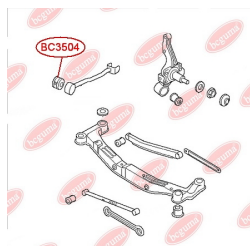

APPLICABILITY:

HYUNDAI, KIA

BC3504