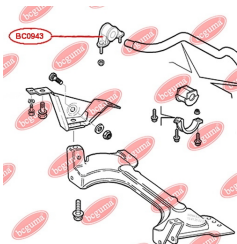

BC0943

ANTI-ROLL BAR BUSHING KIT

www.en.bcguma.ua/auto/BC0943

Part Number:	BC0943
GTIN-13:	4823101806557
Number of other manufacturers (OEMs):	51744226; 46777764; 46841320; 51713088
Weight, g:	105
Required amount:	2
Items in Package:	1
External diameter, mm:	34.0
Inner diameter, mm:	12.0
Thickness, mm:	29.0
Material:	Rubber
That installation:	Front
Party settings:	Left / Right

APPLICABILITY:

FIAT

CONTROL ARM-/TRAILING ARM BUSH

www.en.bcguma.ua/auto/BC1001

Part Number:	BC1001
GTIN-13:	4823101801989
Number of other manufacturers (OEMs):	7700302115; 7700302116; 4500091; 5445000QAA; 09160391; 9160391
Weight, g:	194
Required amount:	2
Items in Package:	1
External diameter, mm:	49.0
Inner diameter, mm:	22.0
Thickness, mm:	60.0
Material:	Rubber / metal
That installation:	Front
Party settings:	Left / Right

BC1001

APPLICABILITY:

NISSAN, OPEL, RENAULT, VAUXHALL