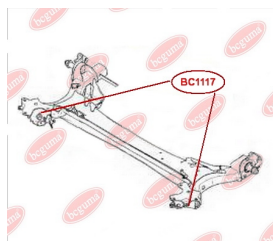

APPLICABILITY:

AUDI, RENAULT, SEAT

BC1117