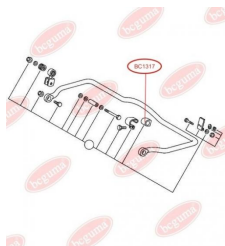

BC1317

STABILISER MOUNTING

www.en.bcguma.ua/auto/BC1317

Part Number:	BC1317
GTIN-13:	4823101802443
Number of other manufacturers (OEMs):	A6013260482
Weight, g:	29
Required amount:	2
Items in Package:	1
External diameter, mm:	34.0
Inner diameter, mm:	24.0
Thickness, mm:	39.0
Material:	Rubber
That installation:	Back
Party settings:	Left / Right