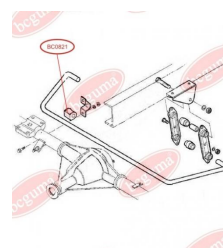

BC0820

STABILISER MOUNTING

www.en.bcguma.ua/auto/BC0820

Part Number:	BC0820
GTIN-13:	4823101801477
Number of other manufacturers (OEMs):	93802629
Weight, g:	36
Required amount:	-
Items in Package:	1
External diameter, mm:	34.0
Inner diameter, mm:	20.0
Thickness, mm:	40.0
Material:	Rubber
That installation:	Back
Party settings:	Left / Right

APPLICABILITY:

IVECO

STABILISER MOUNTING

www.en.bcguma.ua/auto/BC0821

Part Number:	BC0821
GTIN-13:	4823101801484
Number of other manufacturers (OEMs):	93801556
Weight, g:	33
Required amount:	-
Items in Package:	1
External diameter, mm:	34.0
Inner diameter, mm:	22.0
Thickness, mm:	40.0
Material:	Rubber
That installation:	Back
Party settings:	Left / Right

APPLICABILITY:

IVECO

BC0821