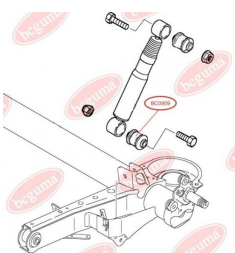

BC0909

SHOCK ABSORBER BUSH

www.en.bcguma.ua/auto/BC0909

Part Number:	BC0909
GTIN-13:	4823101801675
Number of other manufacturers (OEMs):	522062; 1472116080
Weight, g:	93
Required amount:	2
Items in Package:	1
External diameter, mm:	35.5
Inner diameter, mm:	12.0
Thickness, mm:	45.0
Material:	Rubber / metal
That installation:	Back
Party settings:	Left / Right

APPLICABILITY:

CITROËN, FIAT, LANCIA, OPEL, PEUGEOT, SEAT, VAUXHALL, VW

SHOCK ABSORBER BUSH

www.en.bcguma.ua/auto/BC0910

Part Number:	BC0910
GTIN-13:	4823101801682
Number of other manufacturers (OEMs):	51725173; 51713238; 51738251; 51738252; 51735982; 51770807; 51755353; 51906053; 51883458; 51879968; 51815192; 51858711; 51819223; 51810129; 51714758; 46821495; 46799280; 46820858; 46847763; 51714755; 46789873; 51755255
Weight, g:	37
Required amount:	2
Items in Package:	1
External diameter, mm:	41.5
Inner diameter, mm:	19.5
Thickness, mm:	38.5
Material:	Rubber
That installation:	Back
Party settings:	Left / Right

BC0910

APPLICABILITY:

AUDI, CITROËN, FIAT, OPEL, PEUGEOT, VW