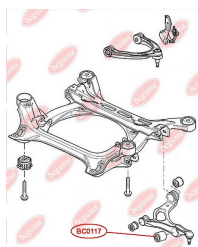

## CONTROL ARM-/TRAILING ARM BUSH

[www.en.bcguma.ua/auto/BC0114](http://www.en.bcguma.ua/auto/BC0114)

Part Number:	BC0114
GTIN-13:	4823101800159
Number of other manufacturers (OEMs):	8E0505172A
Weight, g:	147
Required amount:	12
Items in Package:	1
External diameter, mm:	36.0
Inner diameter, mm:	12.0
Thickness, mm:	30.0
Material:	Rubber / metal
That installation:	Back
Party settings:	Left / Right

### APPLICABILITY:

AUDI, VW

**BC0114**

**BC0115****CONTROL ARM-/TRAILING ARM BUSH**[www.en.bcguma.ua/auto/BC0115](http://www.en.bcguma.ua/auto/BC0115)

Part Number:	BC0115
GTIN-13:	4823101800166
Number of other manufacturers (OEMs):	1K0505541B; 1K0505541C; 1K0505541D; 5Q0505541A
Weight, g:	178
Required amount:	2
Items in Package:	1
External diameter, mm:	61.0
Inner diameter, mm:	12.0
Thickness, mm:	64.0
Material:	Rubber / metal
That installation:	Back
Party settings:	Left / Right

**APPLICABILITY:**

AUDI, SEAT, SKODA, VW

**CONTROL ARM-/TRAILING ARM BUSH**[www.en.bcguma.ua/auto/BC0116](http://www.en.bcguma.ua/auto/BC0116)

Part Number:	BC0116
GTIN-13:	4823101805161
Number of other manufacturers (OEMs):	7L0407077; 95534102700; 95534102701; 95534102702
Weight, g:	160
Required amount:	4
Items in Package:	1
External diameter, mm:	40.5
Inner diameter, mm:	10.0
Thickness, mm:	43.0
Material:	Metal / Rubber
That installation:	Front
Party settings:	Left / Right

## CONTROL ARM-/TRAILING ARM BUSH

[www.en.bcguma.ua/auto/BC0117](http://www.en.bcguma.ua/auto/BC0117)

Part Number:	BC0117
GTIN-13:	4823101805642
Number of other manufacturers (OEMs):	7L0412333A; 95534324301
Weight, g:	312
Required amount:	2
Items in Package:	1
External diameter, mm:	46.5
Inner diameter, mm:	14.2
Thickness, mm:	74.0
Material:	Metal / Rubber
That installation:	Front
Party settings:	Left / Right