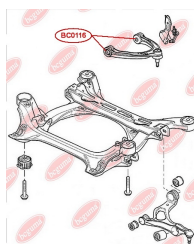

APPLICABILITY:

AUDI, PORSCHE, VW

BC0116