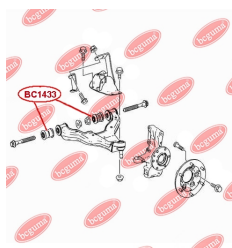

CONTROL ARM-/TRAILING ARM BUSH

www.en.bcguma.ua/auto/BC1433

Part Number:	BC1433
GTIN-13:	4823101805895
Number of other manufacturers (OEMs):	A9063330014; 2E0407523
Weight, g:	362
Required amount:	4
Items in Package:	1
External diameter, mm:	52.3
Inner diameter, mm:	14.2
Thickness, mm:	74.0
Material:	Rubber / metal
That installation:	Front
Party settings:	Left / Right