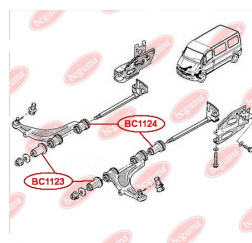

BC1124

CONTROL ARM-/TRAILING ARM BUSH

www.en.bcguma.ua/auto/BC1124

Part Number:	BC1124
GTIN-13:	4823101805819
Number of other manufacturers (OEMs):	5442300QAA; 7700302440; 7700302123; 4500095; 09160395; 9160395
Weight, g:	468
Required amount:	2
Items in Package:	1
External diameter, mm:	55.5
Inner diameter, mm:	28.2
Thickness, mm:	79.0
Material:	Metal / Rubber
That installation:	Front
Party settings:	Left / Right