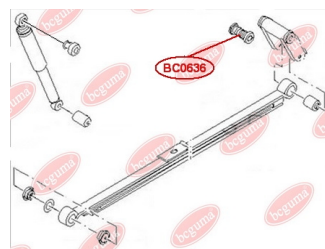

LEAF SPRING BUSHING

www.en.bcguma.ua/auto/BC0636

Part Number:	BC0636
GTIN-13:	4823101805420
Number of other manufacturers (OEMs):	6C115A546AB; 1526483
Weight, g:	212
Required amount:	2
Items in Package:	1
External diameter, mm:	38.5
Inner diameter, mm:	14.2
Thickness, mm:	107.0
Material:	Metal / Rubber
That installation:	Back
Party settings:	Left / Right