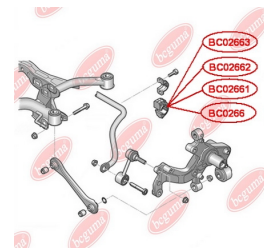

APPLICABILITY:

AUDI, HONDA, SEAT, SKODA, VW

BC0266