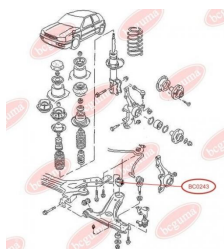

BC0243

CONTROL ARM-/TRAILING ARM BUSH, REINFORCED "BAD ROADS"

www.en.bcguma.ua/auto/BC0243