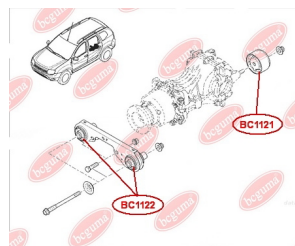

APPLICABILITY:

NISSAN, RENAULT

BC1122