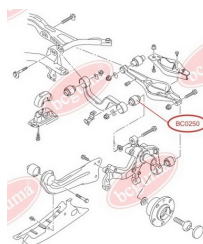

### APPLICABILITY:

VW

**BC0248**

**BC0249****CONTROL ARM-/TRAILING ARM BUSH**[www.en.bcguma.ua/auto/BC0249](http://www.en.bcguma.ua/auto/BC0249)

Part Number:	BC0249
GTIN-13:	4823101800616
Number of other manufacturers (OEMs):	1K0505311AB; 1K0505311AA; 1K0505171B; 1K0505171C; 1K0505173C; 1K0505371
Weight, g:	95
Required amount:	2
Items in Package:	1
External diameter, mm:	42.4
Inner diameter, mm:	12.0
Thickness, mm:	60.0
Material:	Rubber / metal
That installation:	Back
Party settings:	Left / Right

**APPLICABILITY:**

AUDI, SEAT, SKODA, VW

**CONTROL ARM-/TRAILING ARM BUSH**[www.en.bcguma.ua/auto/BC0250](http://www.en.bcguma.ua/auto/BC0250)

Part Number:	BC0250
GTIN-13:	4823101800623
Number of other manufacturers (OEMs):	5Q0505323C; 1K0505323N; 1K0505323H; 1K0505323G; 1K0505323D; 1K0505203A
Weight, g:	127
Required amount:	2
Items in Package:	1
External diameter, mm:	38.5
Inner diameter, mm:	14.0
Thickness, mm:	45.0
Material:	Rubber / metal
That installation:	Back
Party settings:	Left / Right

**APPLICABILITY:**

AUDI, SEAT, SKODA, VW

**BC0250**

**BC0251****CONTROL ARM-/TRAILING ARM BUSH**

[www.en.bcguma.ua/auto/BC0251](http://www.en.bcguma.ua/auto/BC0251)

Part Number:	BC0251
GTIN-13:	4823101800630
Number of other manufacturers (OEMs):	5Q0505323C; 1K0505323N; 1K0505323H; 1K0505323G; 1K0505323D; 1K0505203A; 1K0505279A
Weight, g:	73
Required amount:	2
Items in Package:	1
External diameter, mm:	39.0
Inner diameter, mm:	12.0
Thickness, mm:	45.0
Material:	Rubber / metal
That installation:	Back Top
Party settings:	Left / Right