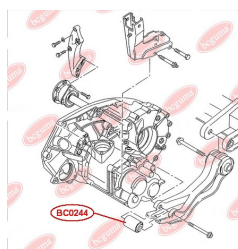

APPLICABILITY:

VW

BC0244