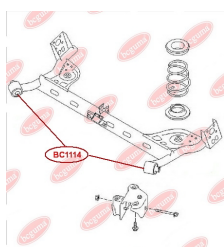

## HUB CARRIER BUSHING

[www.en.bcguma.ua/auto/BC1114](http://www.en.bcguma.ua/auto/BC1114)

Part Number:	BC1114
GTIN-13:	4823101805031
Number of other manufacturers (OEMs):	6001549989; 8200287912; 6001549988; 55501BC64B; 55501EM10B; 555011HA2B; 555011FE0B; 55501EM30A; 555011FC0B; 550451HA0A; 55316AX600; 55501BC61A; 55501BC64A
Weight, g:	347
Required amount:	2
Items in Package:	1
External diameter, mm:	67.0
Inner diameter, mm:	12.2
Thickness, mm:	90.0
Material:	Polyamide / rubber
That installation:	Back
Party settings:	Left / Right