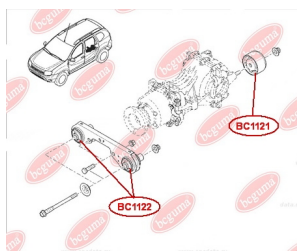

BC1121

MOUNTING, AXLE BEAM

www.en.bcguma.ua/auto/BC1121

Part Number:	BC1121
GTIN-13:	4823101806243
Number of other manufacturers (OEMs):	8200828306
Weight, g:	217
Required amount:	1
Items in Package:	1
External diameter, mm:	79.5
Inner diameter, mm:	13.2
Thickness, mm:	45.0
Material:	Metal / Rubber
That installation:	Back
Party settings:	Behind

APPLICABILITY:

DACIA

MOUNTING, DIFFERENTIAL

www.en.bcguma.ua/auto/BC1122

Part Number:	BC1122
GTIN-13:	4823101805796
Number of other manufacturers (OEMs):	55419JD60C
Weight, g:	323
Required amount:	2
Items in Package:	1
External diameter, mm:	55.5
Inner diameter, mm:	14.2
Thickness, mm:	81.2
Material:	Metal / Rubber
That installation:	Back
Party settings:	Left / Right

APPLICABILITY:

NISSAN, RENAULT

BC1122