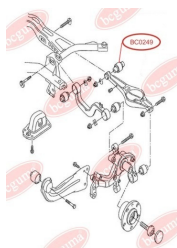

BC0249

CONTROL ARM-/TRAILING ARM BUSH

www.en.bcguma.ua/auto/BC0249

Part Number:	BC0249
GTIN-13:	4823101800616
Number of other manufacturers (OEMs):	1K0505311AB; 1K0505311AA; 1K0505171B; 1K0505171C; 1K0505173C; 1K0505371
Weight, g:	95
Required amount:	2
Items in Package:	1
External diameter, mm:	42.4
Inner diameter, mm:	12.0
Thickness, mm:	60.0
Material:	Rubber / metal
That installation:	Back
Party settings:	Left / Right

APPLICABILITY:

AUDI, SEAT, SKODA, VW

CONTROL ARM-/TRAILING ARM BUSH

www.en.bcguma.ua/auto/BC0250

Part Number:	BC0250
GTIN-13:	4823101800623
Number of other manufacturers (OEMs):	5Q0505323C; 1K0505323N; 1K0505323H; 1K0505323G; 1K0505323D; 1K0505203A
Weight, g:	127
Required amount:	2
Items in Package:	1
External diameter, mm:	38.5
Inner diameter, mm:	14.0
Thickness, mm:	45.0
Material:	Rubber / metal
That installation:	Back
Party settings:	Left / Right

APPLICABILITY:

AUDI, SEAT, SKODA, VW

BC0250