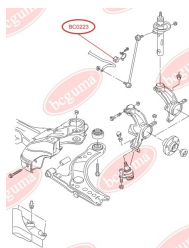

APPLICABILITY:

AUDI, SEAT, SKODA, VW

BC0223