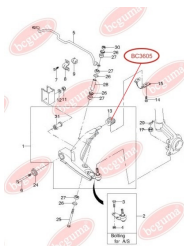

CONTROL ARM/TRAILING ARM BUSH

www.en.bcguma.ua/auto/BC3605

Part Number:	BC3605
GTIN-13:	4823101804720
Number of other manufacturers (OEMs):	0352335; 90235040; 0352335; 90334546
Weight, g:	178
Required amount:	2
Items in Package:	1
External diameter, mm:	56.0
Inner diameter, mm:	21.0
Thickness, mm:	54.0
Material:	Rubber
That installation:	Back Front
Party settings:	Left / Right