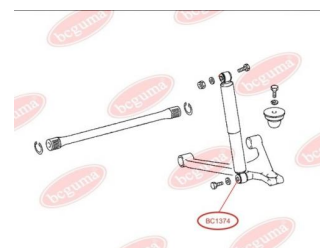

**APPLICABILITY:**

MERCEDES-BENZ

**BC1374**

**BC1394****BUSH, SPRING CARRIER, UNIVERSAL**[www.en.bcguma.ua/auto/BC1394](http://www.en.bcguma.ua/auto/BC1394)

Part Number:	BC1394
GTIN-13:	4823101803082
Number of other manufacturers (OEMs):	A3183220250; A6673220350; A6673220650
Weight, g:	224
Required amount:	2
Items in Package:	1
External diameter, mm:	45.0
Inner diameter, mm:	22.5
Thickness, mm:	84.0
Material:	Rubber / metal
That installation:	Front
Party settings:	Left / Right