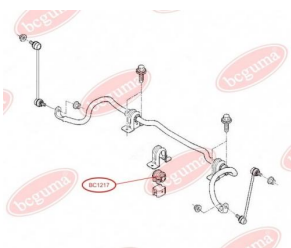

BC1217

ANTI-ROLL BAR BUSHING KIT

www.en.bcguma.ua/auto/BC1217

Part Number:	BC1217
GTIN-13:	4823101802269
Number of other manufacturers (OEMs):	7701069131
Weight, g:	55
Required amount:	2
Items in Package:	1
External diameter, mm:	-
Inner diameter, mm:	20.0
Thickness, mm:	47.0
Material:	Rubber
That installation:	Front
Party settings:	Left / Right

APPLICABILITY:

RENAULT

HUB CARRIER BUSHING, REINFORCED "BAD ROADS"

www.en.bcguma.ua/auto/BC1218

Part Number:	BC1218
GTIN-13:	4823101802276
Number of other manufacturers (OEMs):	8200190743; 4412357
Weight, g:	138
Required amount:	2
Items in Package:	1
External diameter, mm:	155.0
Inner diameter, mm:	48.0
Thickness, mm:	8.0
Material:	Rubber
That installation:	Back
Party settings:	Left / Right

APPLICABILITY:

OPEL, RENAULT

BC1218