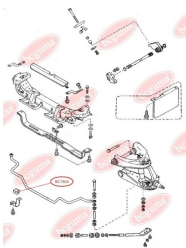

BC1804

ANTI-ROLL BAR BUSHING KIT

www.en.bcguma.ua/auto/BC1804

Part Number:	BC1804
GTIN-13:	4823101803884
Number of other manufacturers (OEMs):	S08334156
Weight, g:	35
Required amount:	2
Items in Package:	1
External diameter, mm:	30.0
Inner diameter, mm:	21.0
Thickness, mm:	38.0
Material:	Rubber
That installation:	Front
Party settings:	Left / Right

APPLICABILITY:

MAZDA

LEAF SPRING BUSHING (SMALL)

www.en.bcguma.ua/auto/BC1805

Part Number:	BC1805
GTIN-13:	4823101803891
Number of other manufacturers (OEMs):	S08428333
Weight, g:	28
Required amount:	4
Items in Package:	1
External diameter, mm:	32.5
Inner diameter, mm:	13.0
Thickness, mm:	38.0
Material:	Rubber
That installation:	Back
Party settings:	Behind

APPLICABILITY:

MAZDA

BC1805