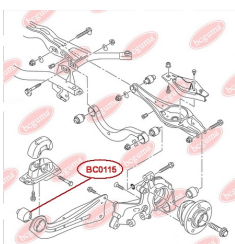

## CONTROL ARM-/TRAILING ARM BUSH

[www.en.bcguma.ua/auto/BC0114](http://www.en.bcguma.ua/auto/BC0114)

Part Number:	BC0114
GTIN-13:	4823101800159
Number of other manufacturers (OEMs):	8E0505172A
Weight, g:	147
Required amount:	12
Items in Package:	1
External diameter, mm:	36.0
Inner diameter, mm:	12.0
Thickness, mm:	30.0
Material:	Rubber / metal
That installation:	Back
Party settings:	Left / Right

### APPLICABILITY:

AUDI, VW

**BC0114**

**BC0115****CONTROL ARM-/TRAILING ARM BUSH**[www.en.bcguma.ua/auto/BC0115](http://www.en.bcguma.ua/auto/BC0115)

Part Number:	BC0115
GTIN-13:	4823101800166
Number of other manufacturers (OEMs):	1K0505541B; 1K0505541C; 1K0505541D; 5Q0505541A
Weight, g:	178
Required amount:	2
Items in Package:	1
External diameter, mm:	61.0
Inner diameter, mm:	12.0
Thickness, mm:	64.0
Material:	Rubber / metal
That installation:	Back
Party settings:	Left / Right

**APPLICABILITY:**

AUDI, SEAT, SKODA, VW

**CONTROL ARM-/TRAILING ARM BUSH**[www.en.bcguma.ua/auto/BC0116](http://www.en.bcguma.ua/auto/BC0116)

Part Number:	BC0116
GTIN-13:	4823101805161
Number of other manufacturers (OEMs):	7L0407077; 95534102700; 95534102701; 95534102702
Weight, g:	160
Required amount:	4
Items in Package:	1
External diameter, mm:	40.5
Inner diameter, mm:	10.0
Thickness, mm:	43.0
Material:	Metal / Rubber
That installation:	Front
Party settings:	Left / Right