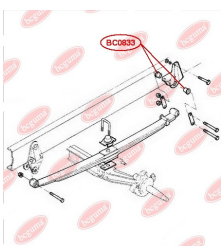

BC0833

LEAF SPRING BUSHING

www.en.bcguma.ua/auto/BC0833

Part Number:	BC0833
GTIN-13:	4823101805352
Number of other manufacturers (OEMs):	8587681; 504112267
Weight, g:	150
Required amount:	8
Items in Package:	1
External diameter, mm:	41.0
Inner diameter, mm:	16.2
Thickness, mm:	40.0
Material:	Metal / Rubber
That installation:	Back
Party settings:	Left / Right

APPLICABILITY:

IVECO

LEAF SPRING BUSHING

www.en.bcguma.ua/auto/BC0834

Part Number:	BC0834
GTIN-13:	4823101805437
Number of other manufacturers (OEMs):	504077096; 504098045; 98482540
Weight, g:	236
Required amount:	8
Items in Package:	1
External diameter, mm:	46.9
Inner diameter, mm:	16.2
Thickness, mm:	40.0
Material:	Metal / Rubber
That installation:	Back Front
Party settings:	Left / Right

APPLICABILITY:

IVECO

BC0834