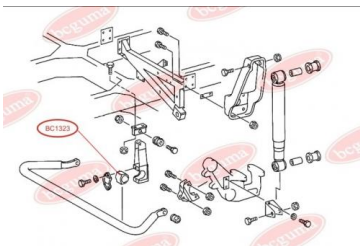

BC1323

ANTI-ROLL BAR BUSHING KIT

www.en.bcguma.ua/auto/BC1323

Part Number:	BC1323
GTIN-13:	4823101802504
Number of other manufacturers (OEMs):	A6733260381; A6733260781
Weight, g:	67
Required amount:	2
Items in Package:	1
External diameter, mm:	58.0
Inner diameter, mm:	45.0
Thickness, mm:	63.0
Material:	Rubber
That installation:	Back
Party settings:	Left / Right

APPLICABILITY:

MERCEDES-BENZ

BC1324

ANTI-ROLL BAR BUSHING KIT

www.en.bcguma.ua/auto/BC1324

Part Number:	BC1324
GTIN-13:	4823101802511
Number of other manufacturers (OEMs):	A6733260281; A6733260581
Weight, g:	93
Required amount:	2
Items in Package:	1
External diameter, mm:	58.0
Inner diameter, mm:	36.0
Thickness, mm:	63.0
Material:	Rubber
That installation:	Back
Party settings:	Left / Right

APPLICABILITY:

MERCEDES-BENZ