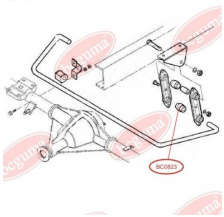

BC0823

STABILISER MOUNTING

www.en.bcguma.ua/auto/BC0823

Part Number:	BC0823
GTIN-13:	4823101801514
Number of other manufacturers (OEMs):	8581022
Weight, g:	33
Required amount:	-
Items in Package:	1
External diameter, mm:	38.0
Inner diameter, mm:	18.0
Thickness, mm:	40.0
Material:	Rubber
That installation:	Back
Party settings:	Left / Right

APPLICABILITY:

IVECO

STABILISER MOUNTING

www.en.bcguma.ua/auto/BC0824

Part Number:	BC0824
GTIN-13:	4823101801521
Number of other manufacturers (OEMs):	93802631
Weight, g:	31
Required amount:	-
Items in Package:	1
External diameter, mm:	38.0
Inner diameter, mm:	20.0
Thickness, mm:	40.0
Material:	Rubber
That installation:	Back
Party settings:	Left / Right

APPLICABILITY:

IVECO

BC0824