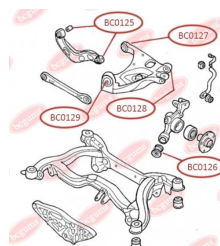

**APPLICABILITY:**

AUDI, SEAT

**BC0125**

**BC0126****CONTROL ARM-/TRAILING ARM BUSH**

[www.en.bcguma.ua/auto/BC0126](http://www.en.bcguma.ua/auto/BC0126)

Part Number:	BC0126
GTIN-13:	4823101806137
Number of other manufacturers (OEMs):	8E0505311T; 8E0505312T; 8E0505311S; 8E0505312S; 8E0505203C; 8E0505203D; 8E0505311AC; 8E0505312AC
Weight, g:	250
Required amount:	2
Items in Package:	1
External diameter, mm:	43.8
Inner diameter, mm:	12.2
Thickness, mm:	60.0
Material:	Rubber / metal
That installation:	Back
Party settings:	Left / Right

**APPLICABILITY:**

AUDI, SEAT

**CONTROL ARM-/TRAILING ARM BUSH**

[www.en.bcguma.ua/auto/BC0127](http://www.en.bcguma.ua/auto/BC0127)

Part Number:	BC0127
GTIN-13:	4823101806526
Number of other manufacturers (OEMs):	8E0505171J; 8E0505311T; 8E0505311S; 8E0505312S; 8E0505311AC; 8E0505312AC; 8E0505312T
Weight, g:	236
Required amount:	2
Items in Package:	1
External diameter, mm:	47.0
Inner diameter, mm:	12.0
Thickness, mm:	50.0
Material:	Rubber / metal
That installation:	Back
Party settings:	Left / Right

**APPLICABILITY:**

AUDI

**BC0127**

**BC0129****CONTROL ARM-/TRAILING ARM BUSH**[www.en.bcguma.ua/auto/BC0129](http://www.en.bcguma.ua/auto/BC0129)

Part Number:	BC0129
GTIN-13:	4823101806236
Number of other manufacturers (OEMs):	8E0505185N; 8E0505312S; 8E0505311S; 8E0505311T; 8E0505312T; 8E0505311AC; 8E0505312AC
Weight, g:	219
Required amount:	4
Items in Package:	1
External diameter, mm:	46.6
Inner diameter, mm:	12.2
Thickness, mm:	40.0
Material:	Rubber / metal
That installation:	Back
Party settings:	Left / Right