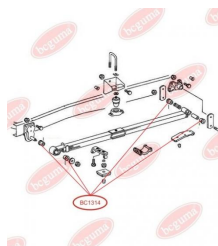

**APPLICABILITY:**

MERCEDES-BENZ

**BC1314**

**BC1315****ANTI-ROLL BAR BUSHING KIT**[www.en.bcguma.ua/auto/BC1315](http://www.en.bcguma.ua/auto/BC1315)

Part Number:	BC1315
GTIN-13:	4823101802429
Number of other manufacturers (OEMs):	A6673200073
Weight, g:	74
Required amount:	2
Items in Package:	1
External diameter, mm:	32.5
Inner diameter, mm:	12.0
Thickness, mm:	36.0
Material:	Rubber / metal
That installation:	Back
Party settings:	Left / Right