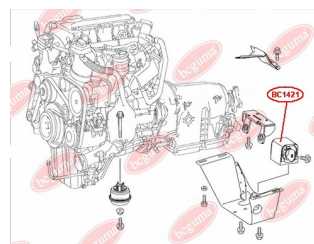

APPLICABILITY:

MERCEDES-BENZ, VW

BC1421