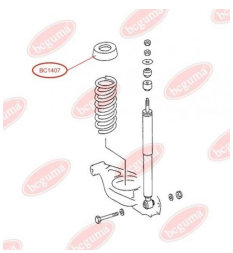

BC1407

RUBBER BUFFER, SUSPENSION

www.en.bcguma.ua/auto/BC1407

Part Number:	BC1407
GTIN-13:	4823101803211
Number of other manufacturers (OEMs):	A2013251144
Weight, g:	144
Required amount:	2
Items in Package:	1
External diameter, mm:	102.0
Inner diameter, mm:	62.0
Thickness, mm:	108.0
Material:	Rubber
That installation:	Back
Party settings:	Left / Right

APPLICABILITY:

MERCEDES-BENZ

RUBBER BUFFER, SUSPENSION

www.en.bcguma.ua/auto/BC1408

Part Number:	BC1408
GTIN-13:	4823101803228
Number of other manufacturers (OEMs):	A2013251244
Weight, g:	182
Required amount:	2
Items in Package:	1
External diameter, mm:	102.0
Inner diameter, mm:	62.0
Thickness, mm:	108.0
Material:	Rubber
That installation:	Back
Party settings:	Left / Right

APPLICABILITY:

MERCEDES-BENZ

BC1408