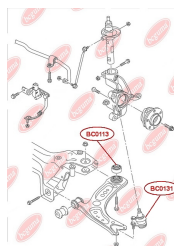

APPLICABILITY:

FORD, GEO, GLAS, HYUNDAI, MITSUBISHI, RENAULT, SEAT, SUBARU, VAUXHALL, VW