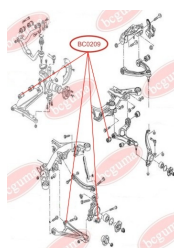

**APPLICABILITY:**

OPEL, SEAT, VAUXHALL, VW

**BC0207**

**BC0208****ANTHER OF BALL JOINT**[www.en.bcguma.ua/auto/BC0208](http://www.en.bcguma.ua/auto/BC0208)

Part Number:	BC0208
GTIN-13:	4823101800241
Number of other manufacturers (OEMs):	251407187A; 251407187B; 251407187; 4708299; 4708300
Weight, g:	7
Required amount:	2
Items in Package:	1
External diameter, mm:	35.0
Inner diameter, mm:	17.0
Thickness, mm:	20.0
Material:	Rubber MBS
That installation:	Front
Party settings:	Left / Right

**APPLICABILITY:**

OPEL, SKODA, VAUXHALL, VW

**CONTROL ARM-/TRAILING ARM BUSH**[www.en.bcguma.ua/auto/BC0209](http://www.en.bcguma.ua/auto/BC0209)

Part Number:	BC0209
GTIN-13:	4823101800258
Number of other manufacturers (OEMs):	7D0407183C; 7D0407183; 7H0407183; 7L8407183; 7L0407183A; 7H0407152F; 7H0407152B; 7H0407151F; 7H0407151B
Weight, g:	239
Required amount:	2
Items in Package:	1
External diameter, mm:	40.0
Inner diameter, mm:	14.0
Thickness, mm:	60.0
Material:	Rubber / metal
That installation:	Front
Party settings:	Left / Right

**APPLICABILITY:**

AUDI, VW

**BC0209**

**BC02091****CONTROL ARM-/TRAILING ARM BUSH**[www.en.bcguma.ua/auto/BC02091](http://www.en.bcguma.ua/auto/BC02091)

Part Number:	BC02091
GTIN-13:	4823101805666
Number of other manufacturers (OEMs):	95533101711; 95533101811; 7P0505312E; 7P0505311E; 7L0505311B; 7L0505312B
Weight, g:	299
Required amount:	2
Items in Package:	1
External diameter, mm:	60.2
Inner diameter, mm:	14.2
Thickness, mm:	70.0
Material:	Metal / Rubber
That installation:	Back
Party settings:	Left / Right