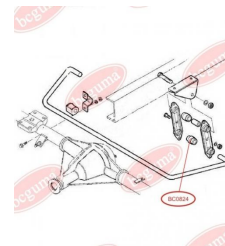

APPLICABILITY:

IVECO

BC0824