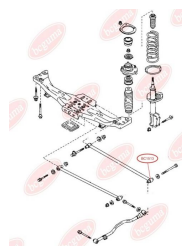

APPLICABILITY:

MAZDA