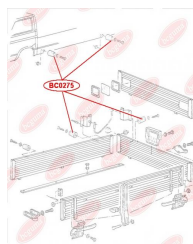

APPLICABILITY:

VW

BC0275