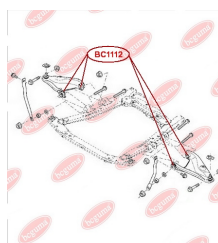

TRACK CONTROL ARM BUSH

www.en.bcguma.ua/auto/BC1112

Part Number:	BC1112
GTIN-13:	4823101802139
Number of other manufacturers (OEMs):	545000794R; 545004269R; 545011362R; 545019294R; 6001549181; 6001549182; 6001550911; 6001550912; 6040002245; 8200749459; 8200749461; 8200792639
Weight, g:	144
Required amount:	4
Items in Package:	1
External diameter, mm:	37.0
Inner diameter, mm:	12.0
Thickness, mm:	46.0
Material:	Metal / Rubber
That installation:	Front
Party settings:	Left / Right