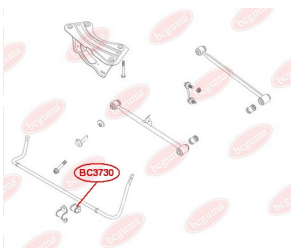

BC3730

ANTI-ROLL BAR BUSHING KIT

www.en.bcguma.ua/auto/BC3730

Part Number:	BC3730
GTIN-13:	4823101806472
Number of other manufacturers (OEMs):	T112916013
Weight, g:	36
Required amount:	2
Items in Package:	1
External diameter, mm:	31.0
Inner diameter, mm:	21.0
Thickness, mm:	40.0
Material:	Rubber
That installation:	Back
Party settings:	Left / Right

APPLICABILITY:

CHERY

BC3731

ANTI-ROLL BAR BUSHING KIT

www.en.bcguma.ua/auto/BC3731

Part Number:	BC3731
GTIN-13:	4823101806489
Number of other manufacturers (OEMs):	140057818001
Weight, g:	33
Required amount:	2
Items in Package:	1
External diameter, mm:	32.0
Inner diameter, mm:	25.0
Thickness, mm:	39.0
Material:	Rubber
That installation:	Front
Party settings:	Left / Right

APPLICABILITY:

GEELY