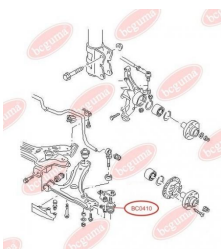

BC0410

ANTHER OF BALL JOINT

www.en.bcguma.ua/auto/BC0410

Part Number:	BC0410
GTIN-13:	4823101800906
Number of other manufacturers (OEMs):	357407365A; 357407365; 31121127726; 31121127725; 31121126253; 31126756491; 31126756696
Weight, g:	6
Required amount:	2
Items in Package:	1
External diameter, mm:	32.0
Inner diameter, mm:	16.0
Thickness, mm:	22.0
Material:	Rubber MBS
That installation:	Front
Party settings:	Left / Right