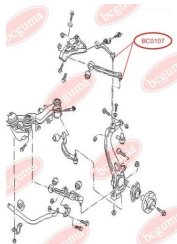

**APPLICABILITY:**

AUDI, SEAT, SKODA, VW

**BC0104**

**BC0105****BEARING RING, LOWER BUSHING**[www.en.bcguma.ua/auto/BC0105](http://www.en.bcguma.ua/auto/BC0105)

Part Number:	BC0105
GTIN-13:	4823101800067
Number of other manufacturers (OEMs):	811512333A
Weight, g:	42
Required amount:	2
Items in Package:	1
External diameter, mm:	48.0
Inner diameter, mm:	10.0
Thickness, mm:	32.0
Material:	Rubber
That installation:	Back
Party settings:	Left / Right

**APPLICABILITY:**

AUDI

**BEARING RING, UPPER BUSHING**[www.en.bcguma.ua/auto/BC0106](http://www.en.bcguma.ua/auto/BC0106)

Part Number:	BC0106
GTIN-13:	4823101800074
Number of other manufacturers (OEMs):	811512335A
Weight, g:	33
Required amount:	2
Items in Package:	1
External diameter, mm:	48.0
Inner diameter, mm:	10.0
Thickness, mm:	21.0
Material:	Rubber
That installation:	Back
Party settings:	Left / Right

**APPLICABILITY:**

AUDI

**BC0106**

**BC0107****ANTHER OF BALL JOINT**[www.en.bcguma.ua/auto/BC0107](http://www.en.bcguma.ua/auto/BC0107)

Part Number:	BC0107
GTIN-13:	4823101800081
Number of other manufacturers (OEMs):	4D0407509G; 4D0407509J
Weight, g:	5
Required amount:	2
Items in Package:	1
External diameter, mm:	28.0
Inner diameter, mm:	14.0
Thickness, mm:	22.0
Material:	Rubber MBS
That installation:	Front
Party settings:	Left / Right

**APPLICABILITY:**

AUDI, SEAT, SKODA, VW

**BC0108****ANTHER OF BALL JOINT**[www.en.bcguma.ua/auto/BC0108](http://www.en.bcguma.ua/auto/BC0108)

Part Number:	BC0108
GTIN-13:	4823101800098
Number of other manufacturers (OEMs):	86VB3395A2E; 6154161
Weight, g:	10
Required amount:	2
Items in Package:	1
External diameter, mm:	41.0
Inner diameter, mm:	16.0
Thickness, mm:	27.0
Material:	Rubber MBS
That installation:	Front
Party settings:	Left / Right