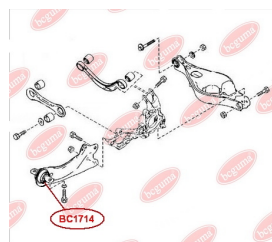

APPLICABILITY:

MAZDA

BC1714