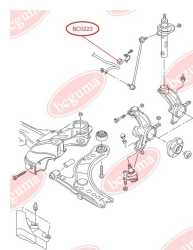

STABILISER MOUNTING

www.en.bcguma.ua/auto/BC0223

Part Number:	BC0223
GTIN-13:	4823101800395
Number of other manufacturers (OEMs):	6Q0411314R; 6Q0411314N; 6Q0411314E
Weight, g:	30
Required amount:	2
Items in Package:	1
External diameter, mm:	33.0
Inner diameter, mm:	18.0
Thickness, mm:	36.0
Material:	Rubber
That installation:	Front
Party settings:	Left / Right