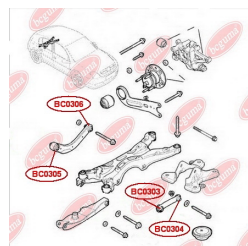

TRACK CONTROL ARM BUSH

www.en.bcguma.ua/auto/BC0306

Part Number:	BC0306
GTIN-13:	4823101800807
Number of other manufacturers (OEMs):	0423008; 0423033; 13204115; 13105744
Weight, g:	184
Required amount:	2
Items in Package:	1
External diameter, mm:	35.0
Inner diameter, mm:	12.0
Thickness, mm:	51.0
Material:	Metal / Rubber
That installation:	Back
Party settings:	Left / Right