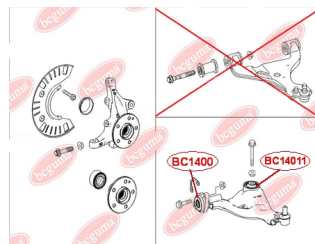

APPLICABILITY:

MERCEDES-BENZ

BC14011