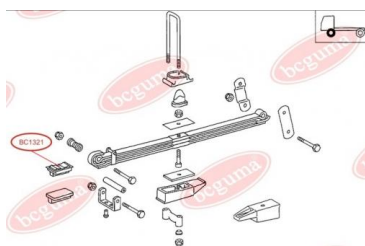

**APPLICABILITY:**

MERCEDES-BENZ

**BC1322****ANTI-ROLL BAR BUSHING KIT**

[www.en.bcguma.ua/auto/BC1322](http://www.en.bcguma.ua/auto/BC1322)

Part Number:	BC1322
GTIN-13:	4823101802498
Number of other manufacturers (OEMs):	A6733230385
Weight, g:	174
Required amount:	2
Items in Package:	1
External diameter, mm:	-
Inner diameter, mm:	28.0
Thickness, mm:	-
Material:	Rubber
That installation:	Front
Party settings:	Left / Right