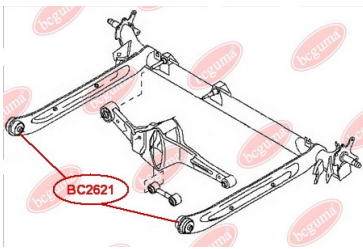

**APPLICABILITY:**

NISSAN

**BC2621****HUB CARRIER BUSHING**

[www.en.bcguma.ua/auto/BC2621](http://www.en.bcguma.ua/auto/BC2621)

Part Number:	BC2621
GTIN-13:	4823101805345
Number of other manufacturers (OEMs):	5504531U00; 550450M000; 550452J000
Weight, g:	295
Required amount:	2
Items in Package:	1
External diameter, mm:	60.2
Inner diameter, mm:	12.2
Thickness, mm:	60.0
Material:	Metal / Rubber
That installation:	Back
Party settings:	Left / Right