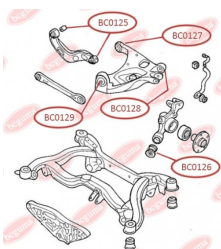

**APPLICABILITY:**

AUDI, SEAT

**BC0125**

**BC0126****CONTROL ARM-/TRAILING ARM BUSH**

[www.en.bcguma.ua/auto/BC0126](http://www.en.bcguma.ua/auto/BC0126)

Part Number:	BC0126
GTIN-13:	4823101806137
Number of other manufacturers (OEMs):	8E0505311T; 8E0505312T; 8E0505311S; 8E0505312S; 8E0505203C; 8E0505203D; 8E0505311AC; 8E0505312AC
Weight, g:	250
Required amount:	2
Items in Package:	1
External diameter, mm:	43.8
Inner diameter, mm:	12.2
Thickness, mm:	60.0
Material:	Rubber / metal
That installation:	Back
Party settings:	Left / Right

**APPLICABILITY:**

AUDI, SEAT

**CONTROL ARM-/TRAILING ARM BUSH**

[www.en.bcguma.ua/auto/BC0127](http://www.en.bcguma.ua/auto/BC0127)

Part Number:	BC0127
GTIN-13:	4823101806526
Number of other manufacturers (OEMs):	8E0505171J; 8E0505311T; 8E0505311S; 8E0505312S; 8E0505311AC; 8E0505312AC; 8E0505312T
Weight, g:	236
Required amount:	2
Items in Package:	1
External diameter, mm:	47.0
Inner diameter, mm:	12.0
Thickness, mm:	50.0
Material:	Rubber / metal
That installation:	Back
Party settings:	Left / Right

**APPLICABILITY:**

AUDI

**BC0127**

**BC0129****CONTROL ARM-/TRAILING ARM BUSH**[www.en.bcguma.ua/auto/BC0129](http://www.en.bcguma.ua/auto/BC0129)

Part Number:	BC0129
GTIN-13:	4823101806236
Number of other manufacturers (OEMs):	8E0505185N; 8E0505312S; 8E0505311S; 8E0505311T; 8E0505312T; 8E0505311AC; 8E0505312AC
Weight, g:	219
Required amount:	4
Items in Package:	1
External diameter, mm:	46.6
Inner diameter, mm:	12.2
Thickness, mm:	40.0
Material:	Rubber / metal
That installation:	Back
Party settings:	Left / Right

**APPLICABILITY:**

AUDI, SEAT

**BC0131****ANTHER OF BALL JOINT**[www.en.bcguma.ua/auto/BC0131](http://www.en.bcguma.ua/auto/BC0131)

Part Number:	BC0131
GTIN-13:	4823101805949
Number of other manufacturers (OEMs):	357407365
Weight, g:	9
Required amount:	2
Items in Package:	1
External diameter, mm:	35.0
Inner diameter, mm:	16.0
Thickness, mm:	25.0
Material:	Rubber
That installation:	Front
Party settings:	Left / Right