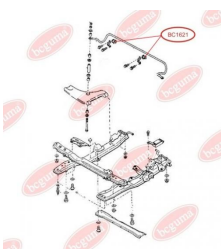

**APPLICABILITY:**

MAZDA

**BC1617**

**BC1621****ANTI-ROLL BAR BUSHING KIT**[www.en.bcguma.ua/auto/BC1621](http://www.en.bcguma.ua/auto/BC1621)

Part Number:	BC1621
GTIN-13:	4823101803709
Number of other manufacturers (OEMs):	G03034156
Weight, g:	28
Required amount:	2
Items in Package:	1
External diameter, mm:	31.0
Inner diameter, mm:	16.5
Thickness, mm:	38.5
Material:	Rubber
That installation:	Back
Party settings:	Left / Right