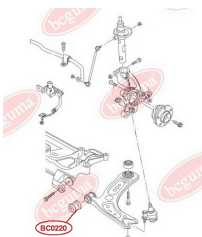

BC0220

CONTROL ARM-/TRAILING ARM BUSH

www.en.bcguma.ua/auto/BC0220

Part Number:	BC0220
GTIN-13:	4823101800371
Number of other manufacturers (OEMs):	5Q0407182; 1K0407182; 1K0407182A
Weight, g:	156
Required amount:	2
Items in Package:	1
External diameter, mm:	39.5
Inner diameter, mm:	12.2
Thickness, mm:	54.0
Material:	Rubber / metal
That installation:	Front
Party settings:	Left / Right

APPLICABILITY:

AUDI, SEAT, SKODA, VW, VW (SVW)

STABILISER MOUNTING

www.en.bcguma.ua/auto/BC0221

Part Number:	BC0221
GTIN-13:	4823101800012
Number of other manufacturers (OEMs):	6Q0411314J; 6Q0411314L; 6Q0411314P
Weight, g:	32
Required amount:	2
Items in Package:	1
External diameter, mm:	33.0
Inner diameter, mm:	16.0
Thickness, mm:	36.0
Material:	Rubber
That installation:	Front
Party settings:	Left / Right

APPLICABILITY:

AUDI, SEAT, SKODA, VW

BC0221