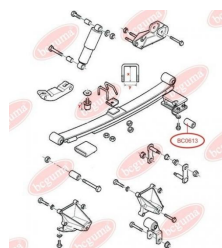

APPLICABILITY:

FORD

BC0613