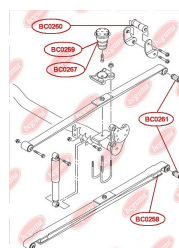

RUBBER BUFFER, SUSPENSION

www.en.bcguma.ua/auto/BC0267

Part Number:	BC0267
GTIN-13:	4823101805970
Number of other manufacturers (OEMs):	2K0511153; 2K0511153B; 2K0511153F
Weight, g:	502
Required amount:	2
Items in Package:	1
External diameter, mm:	-
Inner diameter, mm:	-
Thickness, mm:	122.0
Material:	Rubber / metal
That installation:	Back
Party settings:	Left / Right

BC0267