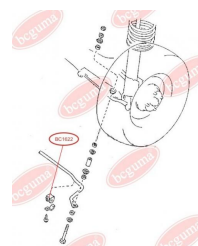

APPLICABILITY:

MAZDA