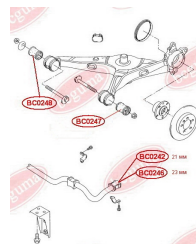

APPLICABILITY:

VW