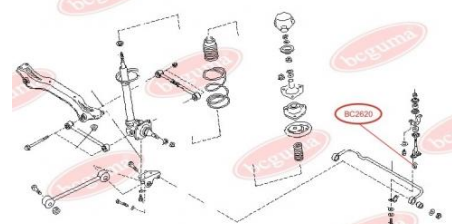

**APPLICABILITY:**

NISSAN

**BC2621****HUB CARRIER BUSHING**

[www.en.bcguma.ua/auto/BC2621](http://www.en.bcguma.ua/auto/BC2621)

Part Number:	BC2621
GTIN-13:	4823101805345
Number of other manufacturers (OEMs):	5504531U00; 550450M000; 550452J000
Weight, g:	295
Required amount:	2
Items in Package:	1
External diameter, mm:	60.2
Inner diameter, mm:	12.2
Thickness, mm:	60.0
Material:	Metal / Rubber
That installation:	Back
Party settings:	Left / Right