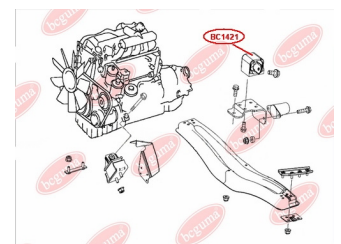

APPLICABILITY:

MERCEDES-BENZ, VW

BC1421