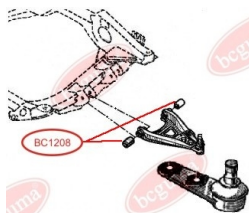

BC1208

CONTROL ARM-/TRAILING ARM BUSH

www.en.bcguma.ua/auto/BC1208

Part Number:	BC1208
GTIN-13:	4823101802177
Number of other manufacturers (OEMs):	7700424399; 5456000QAB; 8200942406; 8200942405; 8200942396; 7700424459; 8200942392
Weight, g:	119
Required amount:	2
Items in Package:	1
External diameter, mm:	45.5
Inner diameter, mm:	12.0
Thickness, mm:	46.0
Material:	Rubber / metal
That installation:	Front
Party settings:	Left / Right

APPLICABILITY:

NISSAN, RENAULT

ENGINE MOUNTING

www.en.bcguma.ua/auto/BC1209

Part Number:	BC1209
GTIN-13:	4823101802184
Number of other manufacturers (OEMs):	1123800QAA; 4408761; 8200003826
Weight, g:	348
Required amount:	-
Items in Package:	1
External diameter, mm:	78.0
Inner diameter, mm:	14.0
Thickness, mm:	52.0
Material:	Rubber / metal
That installation:	-
Party settings:	Bottom front

APPLICABILITY:

NISSAN, OPEL, RENAULT, VAUXHALL

BC1209