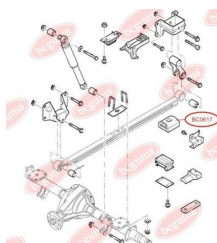

**APPLICABILITY:**

FORD

**BC0617**

**BC0618****CONTROL ARM-/TRAILING ARM BUSH**[www.en.bcguma.ua/auto/BC0618](http://www.en.bcguma.ua/auto/BC0618)

Part Number:	BC0618
GTIN-13:	4823101801149
Number of other manufacturers (OEMs):	YC153069AG; YC153069AF; 4131788; 4041450
Weight, g:	131
Required amount:	2
Items in Package:	1
External diameter, mm:	37.0
Inner diameter, mm:	14.0
Thickness, mm:	67.0
Material:	Rubber / metal
That installation:	Front
Party settings:	Left / Right