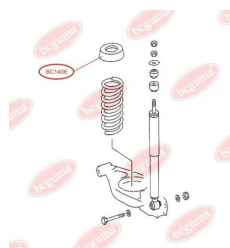

APPLICABILITY:

MERCEDES-BENZ

BC1406