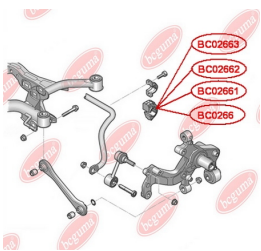

BC02661

ANTI-ROLL BAR BUSHING KIT

www.en.bcguma.ua/auto/BC02661

Part Number:	BC02661
GTIN-13:	4823101806144
Number of other manufacturers (OEMs):	1K0511327AQ
Weight, g:	66
Required amount:	2
Items in Package:	1
External diameter, mm:	46.0
Inner diameter, mm:	17.0
Thickness, mm:	40.0
Material:	Rubber / metal
That installation:	Back
Party settings:	Left / Right

APPLICABILITY:

AUDI, HONDA, SEAT, SKODA, VW

BC02662

ANTI-ROLL BAR BUSHING KIT

www.en.bcguma.ua/auto/BC02662

Part Number:	BC02662
GTIN-13:	4823101806151
Number of other manufacturers (OEMs):	1K0511327AR
Weight, g:	64
Required amount:	2
Items in Package:	1
External diameter, mm:	46.0
Inner diameter, mm:	18.3
Thickness, mm:	40.0
Material:	Rubber / metal
That installation:	Back
Party settings:	Left / Right

APPLICABILITY:

AUDI, HONDA, SEAT, SKODA, VW