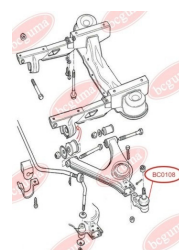

**APPLICABILITY:**

AUDI

**BEARING RING, UPPER BUSHING**[www.en.bcguma.ua/auto/BC0106](http://www.en.bcguma.ua/auto/BC0106)

Part Number:	BC0106
GTIN-13:	4823101800074
Number of other manufacturers (OEMs):	811512335A
Weight, g:	33
Required amount:	2
Items in Package:	1
External diameter, mm:	48.0
Inner diameter, mm:	10.0
Thickness, mm:	21.0
Material:	Rubber
That installation:	Back
Party settings:	Left / Right

**APPLICABILITY:**

AUDI

**BC0106**

**BC0107****ANTHER OF BALL JOINT**[www.en.bcguma.ua/auto/BC0107](http://www.en.bcguma.ua/auto/BC0107)

Part Number:	BC0107
GTIN-13:	4823101800081
Number of other manufacturers (OEMs):	4D0407509G; 4D0407509J
Weight, g:	5
Required amount:	2
Items in Package:	1
External diameter, mm:	28.0
Inner diameter, mm:	14.0
Thickness, mm:	22.0
Material:	Rubber MBS
That installation:	Front
Party settings:	Left / Right

**APPLICABILITY:**

AUDI, SEAT, SKODA, VW

**BC0108****ANTHER OF BALL JOINT**[www.en.bcguma.ua/auto/BC0108](http://www.en.bcguma.ua/auto/BC0108)

Part Number:	BC0108
GTIN-13:	4823101800098
Number of other manufacturers (OEMs):	86VB3395A2E; 6154161
Weight, g:	10
Required amount:	2
Items in Package:	1
External diameter, mm:	41.0
Inner diameter, mm:	16.0
Thickness, mm:	27.0
Material:	Rubber MBS
That installation:	Front
Party settings:	Left / Right

**APPLICABILITY:**

FORD

**BC0109****STABILISER MOUNTING**[www.en.bcguma.ua/auto/BC0109](http://www.en.bcguma.ua/auto/BC0109)

Part Number:	BC0109
GTIN-13:	4823101800104
Number of other manufacturers (OEMs):	1J0411327
Weight, g:	20
Required amount:	2
Items in Package:	1
External diameter, mm:	35.0
Inner diameter, mm:	23.0
Thickness, mm:	24.0
Material:	Rubber
That installation:	Front
Party settings:	Left / Right