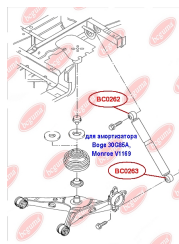

APPLICABILITY:

VW

BC0262