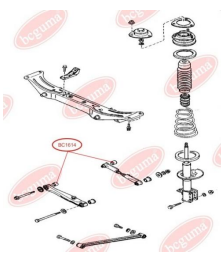

BC1614

TRACK CONTROL ARM BUSH

www.en.bcguma.ua/auto/BC1614

Part Number:	BC1614
GTIN-13:	4823101803662
Number of other manufacturers (OEMs):	G21128631
Weight, g:	110
Required amount:	2
Items in Package:	1
External diameter, mm:	42.0
Inner diameter, mm:	18.2
Thickness, mm:	41.0
Material:	Rubber / metal
That installation:	Back
Party settings:	Left / Right

APPLICABILITY:

MAZDA

TRACK CONTROL ARM BUSH

www.en.bcguma.ua/auto/BC1615

Part Number:	BC1615
GTIN-13:	4823101803679
Number of other manufacturers (OEMs):	GE6028200; G11628300B
Weight, g:	140
Required amount:	2
Items in Package:	1
External diameter, mm:	41.5
Inner diameter, mm:	10.0
Thickness, mm:	50.0
Material:	Rubber / metal
That installation:	Back
Party settings:	Left / Right

APPLICABILITY:

MAZDA

BC1615