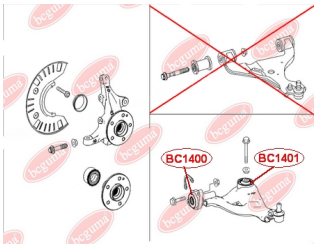

BC1401

CONTROL ARM-/TRAILING ARM BUSH

www.en.bcguma.ua/auto/BC1401

Part Number:	BC1401
GTIN-13:	4823101805185
Number of other manufacturers (OEMs):	A6393301401; A6393301501
Weight, g:	351
Required amount:	2
Items in Package:	1
External diameter, mm:	71.0
Inner diameter, mm:	14.2
Thickness, mm:	60.0
Material:	Metal / Rubber
That installation:	Front
Party settings:	Left / Right

APPLICABILITY:

MERCEDES-BENZ

CONTROL ARM-/TRAILING ARM BUSH

www.en.bcguma.ua/auto/BC14011

Part Number:	BC14011
GTIN-13:	4823101806328
Number of other manufacturers (OEMs):	A6393301401; A6393301501
Weight, g:	366
Required amount:	2
Items in Package:	1
External diameter, mm:	70.0
Inner diameter, mm:	14.0
Thickness, mm:	70.0
Material:	Rubber / metal
That installation:	Front
Party settings:	Left / Right

APPLICABILITY:

MERCEDES-BENZ

BC14011