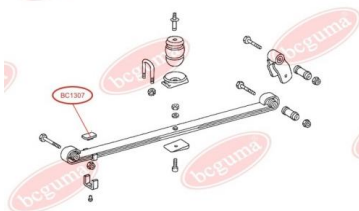

**APPLICABILITY:**

MERCEDES-BENZ

**BC1308****BUSHING, LEAF SPRING**

[www.en.bcguma.ua/auto/BC1308](http://www.en.bcguma.ua/auto/BC1308)

Part Number:	BC1308
GTIN-13:	4823101802368
Number of other manufacturers (OEMs):	A6703200344
Weight, g:	374
Required amount:	2
Items in Package:	1
External diameter, mm:	58.0
Inner diameter, mm:	36.0
Thickness, mm:	86.5
Material:	Rubber / metal
That installation:	Back
Party settings:	Behind