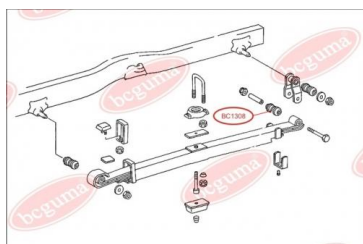

**APPLICABILITY:**

MERCEDES-BENZ

BC1308**BUSHING, LEAF SPRING**

www.en.bcguma.ua/auto/BC1308

Part Number:	BC1308
GTIN-13:	4823101802368
Number of other manufacturers (OEMs):	A6703200344
Weight, g:	374
Required amount:	2
Items in Package:	1
External diameter, mm:	58.0
Inner diameter, mm:	36.0
Thickness, mm:	86.5
Material:	Rubber / metal
That installation:	Back
Party settings:	Behind