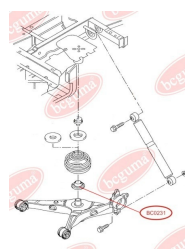

REAR LOWER SPRING RUBBER SUSPENSION CUPS PAIR GENUINE, REINFORCED "BAD ROADS"

www.en.bcguma.ua/auto/BC0231

Part Number:	BC0231
GTIN-13:	4823101800470
Number of other manufacturers (OEMs):	7H0511150B
Weight, g:	97
Required amount:	2
Items in Package:	1
External diameter, mm:	92.0
Inner diameter, mm:	43.0
Thickness, mm:	38.0
Material:	Rubber
That installation:	Back
Party settings:	Left / Right