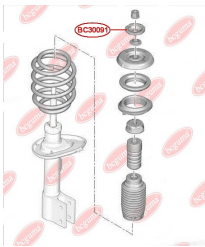

BC30091

THRUST WASHER SHOCK ABSORBER STRUTS (FOR BC3009)

www.en.bcguma.ua/auto/BC30091

Part Number:	BC30091
GTIN-13:	4823101804522
Number of other manufacturers (OEMs):	503375
Weight, g:	60
Required amount:	2
Items in Package:	1
External diameter, mm:	65.0
Inner diameter, mm:	14.0
Thickness, mm:	10.0
Material:	Metal / Rubber
That installation:	Front
Party settings:	Left / Right

APPLICABILITY:

CITROËN, PEUGEOT, SSANGYONG

SUPPORT OF SHOCK ABSORBER, THRUST WASHER SHOCK ABSORBER STRUTS WITH ANOTHER (BC3009 - 1PC., BC30091 - 1PC.)

www.en.bcguma.ua/auto/BC30092

Part Number:	BC30092
GTIN-13:	4823101804539
Number of other manufacturers (OEMs):	503375; 503846; 503885; 5038F7; 5038G0
Weight, g:	427
Required amount:	2
Items in Package:	1
External diameter, mm:	-
Inner diameter, mm:	14.0
Thickness, mm:	-
Material:	Metal / Rubber
That installation:	Front
Party settings:	Left / Right

BC30092

APPLICABILITY:

CITROËN, PEUGEOT, SKODA, SSANGYONG