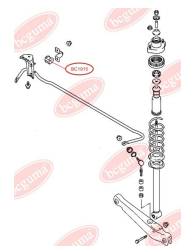

APPLICABILITY:

MITSUBISHI

BC1915