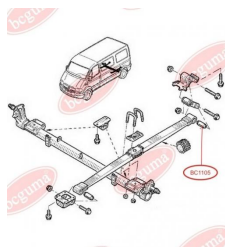

BC1105

LEAF SPRING BUSHING

www.en.bcguma.ua/auto/BC1105

Part Number:	BC1105
GTIN-13:	4823101802078
Number of other manufacturers (OEMs):	4500102; 4404592; 8200024454; 5504600QAB
Weight, g:	206
Required amount:	2
Items in Package:	1
External diameter, mm:	41.0
Inner diameter, mm:	14.2
Thickness, mm:	77.0
Material:	Rubber / metal
That installation:	Back
Party settings:	Left / Right

APPLICABILITY:

NISSAN, OPEL, RENAULT, VAUXHALL