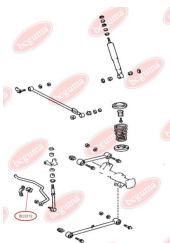

BC3312

ANTI-ROLL BAR BUSHING KIT

www.en.bcguma.ua/auto/BC3312

Part Number:	BC3312
GTIN-13:	4823101804911
Number of other manufacturers (OEMs):	4881520020; 4881530040; 4881530060
Weight, g:	34
Required amount:	2
Items in Package:	1
External diameter, mm:	32.0
Inner diameter, mm:	20.0
Thickness, mm:	39.5
Material:	Rubber
That installation:	Front
Party settings:	Left / Right