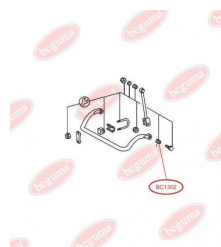

BC1301

BUSH, SPRING SHACKLE

www.en.bcguma.ua/auto/BC1301

Part Number:	BC1301
GTIN-13:	4823101802283
Number of other manufacturers (OEMs):	A0003210150; A0003210350; A0003210050
Weight, g:	148
Required amount:	4
Items in Package:	1
External diameter, mm:	38.0
Inner diameter, mm:	12.0
Thickness, mm:	70.0
Material:	Rubber / metal
That installation:	Front
Party settings:	-

APPLICABILITY:

MERCEDES-BENZ

ANTI-ROLL BAR BUSHING KIT

www.en.bcguma.ua/auto/BC1302

Part Number:	BC1302
GTIN-13:	4823101802290
Number of other manufacturers (OEMs):	5103955AA; 05103955AA; A6013210350; 2D0511413
Weight, g:	39
Required amount:	2
Items in Package:	1
External diameter, mm:	26.3
Inner diameter, mm:	12.1
Thickness, mm:	25.7
Material:	Rubber / metal
That installation:	Back
Party settings:	Left / Right

APPLICABILITY:

AUDI, DAF, MERCEDES-BENZ, VW

BC1302