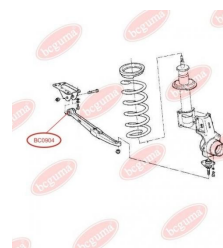

BC0903

BUSHING, LEAF SPRING

www.en.bcguma.ua/auto/BC0903

Part Number:	BC0903
GTIN-13:	4823101801613
Number of other manufacturers (OEMs):	4333710; 513146; 513146
Weight, g:	285
Required amount:	2
Items in Package:	1
External diameter, mm:	38.3
Inner diameter, mm:	16.2
Thickness, mm:	72.0
Material:	Rubber / metal
That installation:	Back Front
Party settings:	-

APPLICABILITY:

CITROËN, FIAT, OPEL, PEUGEOT, VAUXHALL, VOLVO

CONTROL ARM-/TRAILING ARM BUSH

www.en.bcguma.ua/auto/BC0904

Part Number:	BC0904
GTIN-13:	4823101801620
Number of other manufacturers (OEMs):	7576732; 352076; 7695191
Weight, g:	51
Required amount:	2
Items in Package:	1
External diameter, mm:	51.0
Inner diameter, mm:	22.0
Thickness, mm:	42.5
Material:	Rubber
That installation:	Front
Party settings:	Left / Right

APPLICABILITY:

CITROËN, FIAT, PEUGEOT

BC0904