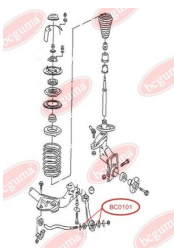

UKRAINIAN

CAR-PARTS

MANUFACTURER

WWW.BCGUMA.UA

BC0101**CONTROL ARM-/TRAILING ARM BUSH**www.en.bcguma.ua/auto/BC0101

Part Number:	BC0101
GTIN-13:	4823101800029
Number of other manufacturers (OEMs):	4A0407181A
Weight, g:	97
Required amount:	4
Items in Package:	1
External diameter, mm:	54.0
Inner diameter, mm:	16.0
Thickness, mm:	24.0
Material:	Rubber / metal
That installation:	Front
Party settings:	Left / Right

APPLICABILITY:

AUDI

**ROD ASSEMBLY BUSH**www.en.bcguma.ua/auto/BC0102

Part Number:	BC0102
GTIN-13:	4823101800036
Number of other manufacturers (OEMs):	4A0419802A; 4A0419801A
Weight, g:	52
Required amount:	2
Items in Package:	1
External diameter, mm:	29.0
Inner diameter, mm:	12.0
Thickness, mm:	28.0
Material:	Rubber / metal
That installation:	Front
Party settings:	Left / Right