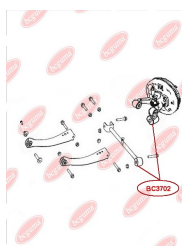

APPLICABILITY:

GEELY

BC3702