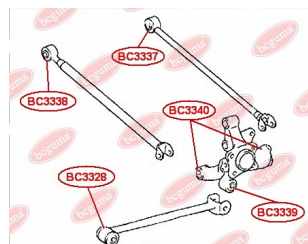

APPLICABILITY:

LEXUS, TOYOTA

BC3338