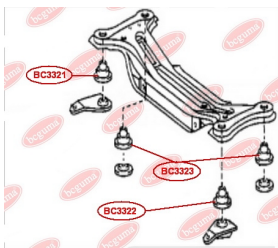

BC3322

HUB CARRIER BUSHING

www.en.bcguma.ua/auto/BC3322

Part Number:	BC3322
GTIN-13:	4823101806021
Number of other manufacturers (OEMs):	5227233040
Weight, g:	293
Required amount:	1
Items in Package:	1
External diameter, mm:	50.5
Inner diameter, mm:	18.5
Thickness, mm:	49.0
Material:	Metal / Rubber
That installation:	Back
Party settings:	Left

APPLICABILITY:

LEXUS, TOYOTA

HUB CARRIER BUSHING

www.en.bcguma.ua/auto/BC3323

Part Number:	BC3323
GTIN-13:	4823101805963
Number of other manufacturers (OEMs):	5227533050
Weight, g:	273
Required amount:	2
Items in Package:	1
External diameter, mm:	50.5
Inner diameter, mm:	20.3
Thickness, mm:	49.0
Material:	Metal / Rubber
That installation:	Back
Party settings:	Left / Right

APPLICABILITY:

LEXUS, TOYOTA

BC3323