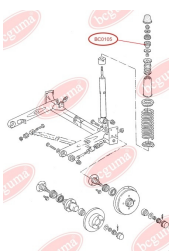

APPLICABILITY:

AUDI

**BC0102**

BC0103**ROD ASSEMBLY BUSH**www.en.bcguma.ua/auto/BC0103

Part Number:	BC0103
GTIN-13:	4823101800043
Number of other manufacturers (OEMs):	811419801C; 893419802; 811419801E
Weight, g:	30
Required amount:	2
Items in Package:	1
External diameter, mm:	24.5
Inner diameter, mm:	10.0
Thickness, mm:	26.0
Material:	Rubber / metal
That installation:	Front
Party settings:	Left / Right

APPLICABILITY:

AUDI, VW

CONTROL ARM BUSHING - FRONT, REINFORCED, "BAD ROADS"www.en.bcguma.ua/auto/BC0104

Part Number:	BC0104
GTIN-13:	4823101800050
Number of other manufacturers (OEMs):	1K0199232J; 1K0199231G; 1K0199231J; 6Q0407183A; 1K0407183E; 6Q0407183; 1K0407183
Weight, g:	140
Required amount:	2
Items in Package:	1
External diameter, mm:	63.5
Inner diameter, mm:	17.5
Thickness, mm:	50.8
Material:	Polymeric material
That installation:	Back Front
Party settings:	Left / Right

APPLICABILITY:

AUDI, SEAT, SKODA, VW

BC0104

BC0105**BEARING RING, LOWER BUSHING**www.en.bcguma.ua/auto/BC0105

Part Number:	BC0105
GTIN-13:	4823101800067
Number of other manufacturers (OEMs):	811512333A
Weight, g:	42
Required amount:	2
Items in Package:	1
External diameter, mm:	48.0
Inner diameter, mm:	10.0
Thickness, mm:	32.0
Material:	Rubber
That installation:	Back
Party settings:	Left / Right

**APPLICABILITY:**

AUDI

BEARING RING, UPPER BUSHINGwww.en.bcguma.ua/auto/BC0106

Part Number:	BC0106
GTIN-13:	4823101800074
Number of other manufacturers (OEMs):	811512335A
Weight, g:	33
Required amount:	2
Items in Package:	1
External diameter, mm:	48.0
Inner diameter, mm:	10.0
Thickness, mm:	21.0
Material:	Rubber
That installation:	Back
Party settings:	Left / Right