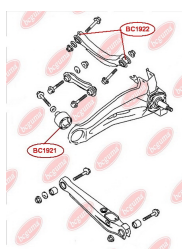

BC1922

CONTROL ARM-/TRAILING ARM BUSH

www.en.bcguma.ua/auto/BC1922

Part Number:	BC1922
GTIN-13:	4823101805192
Number of other manufacturers (OEMs):	MR491911; MN100086; MN100075; 4110A085; 4110A104; 4110A012; 5175EH; 05105271AA; 5105271AA
Weight, g:	150
Required amount:	4
Items in Package:	1
External diameter, mm:	36.5
Inner diameter, mm:	12.0
Thickness, mm:	50.0
Material:	Metal / Rubber
That installation:	Back
Party settings:	Left / Right

APPLICABILITY:

CITROËN, MITSUBISHI, PEUGEOT

SHOCK ABSORBER BUSH

www.en.bcguma.ua/auto/BC1923

Part Number:	BC1923
GTIN-13:	4823101805055
Number of other manufacturers (OEMs):	MR992320; MR992321; 4062A031
Weight, g:	136
Required amount:	2
Items in Package:	1
External diameter, mm:	35.3
Inner diameter, mm:	14.2
Thickness, mm:	50.0
Material:	Metal / Rubber
That installation:	Front
Party settings:	Left / Right

APPLICABILITY:

MITSUBISHI

BC1923