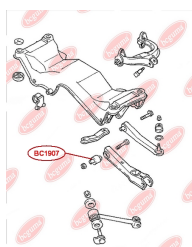

BC1906

CONTROL ARM-/TRAILING ARM BUSH

www.en.bcguma.ua/auto/BC1906

Part Number:	BC1906
GTIN-13:	4823101803969
Number of other manufacturers (OEMs):	MB809239; MR102012; MR244851; MR403464; MN100110
Weight, g:	144
Required amount:	4
Items in Package:	1
External diameter, mm:	35.0
Inner diameter, mm:	12.5
Thickness, mm:	50.0
Material:	Rubber / metal
That installation:	Back Front
Party settings:	Left / Right

APPLICABILITY:

MITSUBISHI, PROTON

CONTROL ARM-/TRAILING ARM BUSH

www.en.bcguma.ua/auto/BC1907

Part Number:	BC1907
GTIN-13:	4823101803976
Number of other manufacturers (OEMs):	MB809170; 0401065
Weight, g:	177
Required amount:	2
Items in Package:	1
External diameter, mm:	36.0
Inner diameter, mm:	12.0
Thickness, mm:	66.0
Material:	Rubber / metal
That installation:	Back
Party settings:	Left / Right

APPLICABILITY:

MITSUBISHI

BC1907