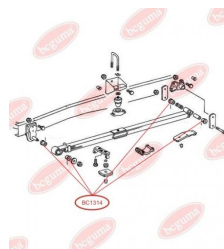

APPLICABILITY:

MERCEDES-BENZ

BC1314

BC1315**ANTI-ROLL BAR BUSHING KIT**www.en.bcguma.ua/auto/BC1315

Part Number:	BC1315
GTIN-13:	4823101802429
Number of other manufacturers (OEMs):	A6673200073
Weight, g:	74
Required amount:	2
Items in Package:	1
External diameter, mm:	32.5
Inner diameter, mm:	12.0
Thickness, mm:	36.0
Material:	Rubber / metal
That installation:	Back
Party settings:	Left / Right