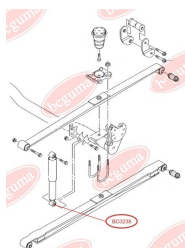

BC0238

SHOCK ABSORBER BUSH

www.en.bcguma.ua/auto/BC0238

Part Number:	BC0238
GTIN-13:	4823101800548
Number of other manufacturers (OEMs):	2K0513029H; 2K0513029B; 2K0513029F; 2K0513029G; 2K0513029M; 2K0513029N; 2K0513029P
Weight, g:	91
Required amount:	2
Items in Package:	1
External diameter, mm:	41.7
Inner diameter, mm:	12.0
Thickness, mm:	40.0
Material:	Polyamide / rubber / metal
That installation:	Back
Party settings:	Left / Right

APPLICABILITY:

VW

BC0239

SHOCK ABSORBER BUSH

www.en.bcguma.ua/auto/BC0239

Part Number:	BC0239
GTIN-13:	4823101800555
Number of other manufacturers (OEMs):	2K0513029H; 2K0513029B; 2K0513029G; 2K0513029M; 2K0513029N; 2K0513029P; 2K0513029F
Weight, g:	75
Required amount:	2
Items in Package:	1
External diameter, mm:	41.7
Inner diameter, mm:	14.0
Thickness, mm:	40.0
Material:	Polyamide / rubber / metal
That installation:	Back
Party settings:	Left / Right

APPLICABILITY:

VW