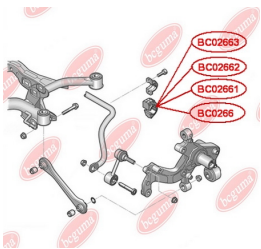

APPLICABILITY:

VW

ANTI-ROLL BAR BUSHING KITwww.en.bcguma.ua/auto/BC0266

Part Number:	BC0266
GTIN-13:	4823101805994
Number of other manufacturers (OEMs):	1K0511327AP; 1K0511327AE
Weight, g:	62
Required amount:	2
Items in Package:	1
External diameter, mm:	45.5
Inner diameter, mm:	15.0
Thickness, mm:	40.0
Material:	Rubber / metal
That installation:	Back
Party settings:	Left / Right

APPLICABILITY:

AUDI, HONDA, SEAT, SKODA, VW

BC0266

BC02661**ANTI-ROLL BAR BUSHING KIT**www.en.bcguma.ua/auto/BC02661

Part Number:	BC02661
GTIN-13:	4823101806144
Number of other manufacturers (OEMs):	1K0511327AQ
Weight, g:	66
Required amount:	2
Items in Package:	1
External diameter, mm:	46.0
Inner diameter, mm:	17.0
Thickness, mm:	40.0
Material:	Rubber / metal
That installation:	Back
Party settings:	Left / Right