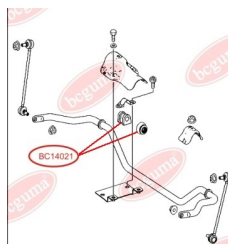

BC1402

STABILISER MOUNTING

www.en.bcguma.ua/auto/BC1402

Part Number:	BC1402
GTIN-13:	4823101803167
Number of other manufacturers (OEMs):	A6393232085
Weight, g:	81
Required amount:	2
Items in Package:	1
External diameter, mm:	43.0
Inner diameter, mm:	26.0
Thickness, mm:	54.0
Material:	Rubber
That installation:	Front
Party settings:	Left / Right

APPLICABILITY:

MERCEDES-BENZ

STABILISER MOUNTING WITH ANTHER (BC1398 - 1PC., BC1403 - 2PC.)

www.en.bcguma.ua/auto/BC14021

Part Number:	BC14021
GTIN-13:	4823101803174
Number of other manufacturers (OEMs):	A6393230292; A6393232085
Weight, g:	93
Required amount:	2
Items in Package:	1
External diameter, mm:	43.0
Inner diameter, mm:	26.0
Thickness, mm:	-
Material:	Rubber
That installation:	Front
Party settings:	Left / Right

APPLICABILITY:

MERCEDES-BENZ

BC14021