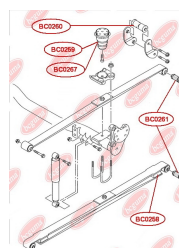

RUBBER BUFFER, SUSPENSION

www.en.bcguma.ua/auto/BC0267

Part Number:	BC0267
GTIN-13:	4823101805970
Number of other manufacturers (OEMs):	2K0511153; 2K0511153B; 2K0511153F
Weight, g:	502
Required amount:	2
Items in Package:	1
External diameter, mm:	-
Inner diameter, mm:	-
Thickness, mm:	122.0
Material:	Rubber / metal
That installation:	Back
Party settings:	Left / Right