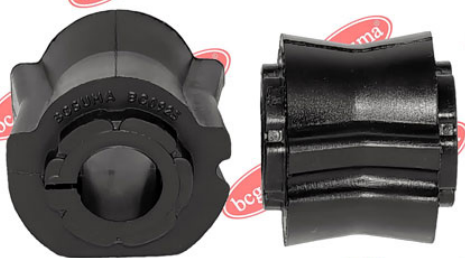

BC0925

ANTI-ROLL BAR BUSHING KIT

www.en.bcguma.ua/auto/BC0925

Part Number:	BC0925
GTIN-13:	4823101801835
Number of other manufacturers (OEMs):	51785488; 51785488; 5094E5
Weight, g:	68
Required amount:	2
Items in Package:	1
External diameter, mm:	-
Inner diameter, mm:	20.0
Thickness, mm:	46.0
Material:	Rubber
That installation:	Front
Party settings:	Left / Right