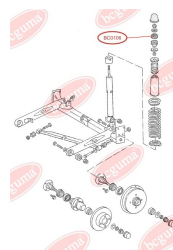

APPLICABILITY:

AUDI, SEAT, SKODA, VW

BC0104

BC0105**BEARING RING, LOWER BUSHING**www.en.bcguma.ua/auto/BC0105

Part Number:	BC0105
GTIN-13:	4823101800067
Number of other manufacturers (OEMs):	811512333A
Weight, g:	42
Required amount:	2
Items in Package:	1
External diameter, mm:	48.0
Inner diameter, mm:	10.0
Thickness, mm:	32.0
Material:	Rubber
That installation:	Back
Party settings:	Left / Right

**APPLICABILITY:**

AUDI

BEARING RING, UPPER BUSHINGwww.en.bcguma.ua/auto/BC0106

Part Number:	BC0106
GTIN-13:	4823101800074
Number of other manufacturers (OEMs):	811512335A
Weight, g:	33
Required amount:	2
Items in Package:	1
External diameter, mm:	48.0
Inner diameter, mm:	10.0
Thickness, mm:	21.0
Material:	Rubber
That installation:	Back
Party settings:	Left / Right

**APPLICABILITY:**

AUDI

BC0106

BC0107**ANTHER OF BALL JOINT**www.en.bcguma.ua/auto/BC0107

Part Number:	BC0107
GTIN-13:	4823101800081
Number of other manufacturers (OEMs):	4D0407509G; 4D0407509J
Weight, g:	5
Required amount:	2
Items in Package:	1
External diameter, mm:	28.0
Inner diameter, mm:	14.0
Thickness, mm:	22.0
Material:	Rubber MBS
That installation:	Front
Party settings:	Left / Right