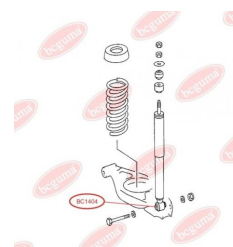

BC1403

ANTHER OF STABILIZER MOUNTING

www.en.bcguma.ua/auto/BC1403

Part Number:	BC1403
GTIN-13:	4823101804331
Number of other manufacturers (OEMs):	A6393230292
Weight, g:	6
Required amount:	4
Items in Package:	1
External diameter, mm:	22.0
Inner diameter, mm:	43.0
Thickness, mm:	27.0
Material:	Rubber
That installation:	Front
Party settings:	Left / Right

APPLICABILITY:

MERCEDES-BENZ

SHOCK ABSORBER BUSH

www.en.bcguma.ua/auto/BC1404

Part Number:	BC1404
GTIN-13:	4823101803181
Number of other manufacturers (OEMs):	A1243201031; A2013260800; A2013261000; A2013261500; A2013261600; A1243202031; A1243200931; A1243200531; A1243200431; A1243200231; A1243200031; A2013261900
Weight, g:	56
Required amount:	2
Items in Package:	1
External diameter, mm:	16.0
Inner diameter, mm:	10.0
Thickness, mm:	40.0
Material:	Rubber / metal
That installation:	Back
Party settings:	Left / Right

APPLICABILITY:

MERCEDES-BENZ

BC1404