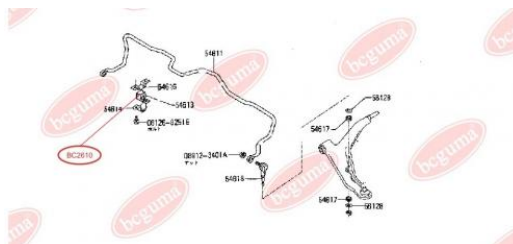

APPLICABILITY:

NISSAN