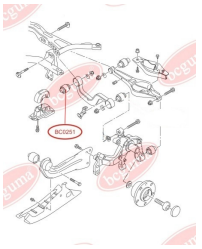

APPLICABILITY:

VW

**BC0248**

BC0249**CONTROL ARM-/TRAILING ARM BUSH**www.en.bcguma.ua/auto/BC0249

Part Number:	BC0249
GTIN-13:	4823101800616
Number of other manufacturers (OEMs):	1K0505311AB; 1K0505311AA; 1K0505171B; 1K0505171C; 1K0505173C; 1K0505371
Weight, g:	95
Required amount:	2
Items in Package:	1
External diameter, mm:	42.4
Inner diameter, mm:	12.0
Thickness, mm:	60.0
Material:	Rubber / metal
That installation:	Back
Party settings:	Left / Right

APPLICABILITY:

AUDI, SEAT, SKODA, VW

**CONTROL ARM-/TRAILING ARM BUSH**www.en.bcguma.ua/auto/BC0250

Part Number:	BC0250
GTIN-13:	4823101800623
Number of other manufacturers (OEMs):	5Q0505323C; 1K0505323N; 1K0505323H; 1K0505323G; 1K0505323D; 1K0505203A
Weight, g:	127
Required amount:	2
Items in Package:	1
External diameter, mm:	38.5
Inner diameter, mm:	14.0
Thickness, mm:	45.0
Material:	Rubber / metal
That installation:	Back
Party settings:	Left / Right

APPLICABILITY:

AUDI, SEAT, SKODA, VW

BC0250

BC0251**CONTROL ARM-/TRAILING ARM BUSH**www.en.bcguma.ua/auto/BC0251

Part Number:	BC0251
GTIN-13:	4823101800630
Number of other manufacturers (OEMs):	5Q0505323C; 1K0505323N; 1K0505323H; 1K0505323G; 1K0505323D; 1K0505203A; 1K0505279A
Weight, g:	73
Required amount:	2
Items in Package:	1
External diameter, mm:	39.0
Inner diameter, mm:	12.0
Thickness, mm:	45.0
Material:	Rubber / metal
That installation:	Back Top
Party settings:	Left / Right