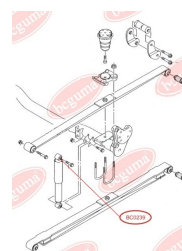

**APPLICABILITY:**

VW

BC0240

MOUNTING, MANUAL TRANSMISSION

www.en.bcguma.ua/auto/BC0240

Part Number:	BC0240
GTIN-13:	4823101800562
Number of other manufacturers (OEMs):	701399207B
Weight, g:	306
Required amount:	1
Items in Package:	1
External diameter, mm:	64.0
Inner diameter, mm:	16.0
Thickness, mm:	90.0
Material:	Polyamide / rubber / metal
That installation:	Back Front
Party settings:	-