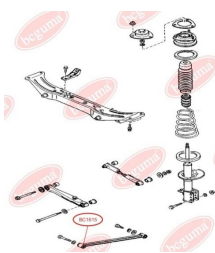

APPLICABILITY:

MAZDA

BC1615