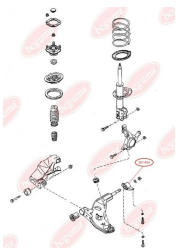

BC1604

CONTROL ARM-/TRAILING ARM BUSH

www.en.bcguma.ua/auto/BC1604

Part Number:	BC1604
GTIN-13:	4823101803570
Number of other manufacturers (OEMs):	GA2A3446YB; GA2A3446YC; GA2A3446YD; GA2A3446YE; GA2A3446YA
Weight, g:	397
Required amount:	2
Items in Package:	1
External diameter, mm:	53.6
Inner diameter, mm:	18.0
Thickness, mm:	70.0
Material:	Rubber / metal
That installation:	Front
Party settings:	Left / Right

APPLICABILITY:

FORD USA, MAZDA

CONTROL ARM-/TRAILING ARM BUSH

www.en.bcguma.ua/auto/BC16041

Part Number:	BC16041
GTIN-13:	4823101805239
Number of other manufacturers (OEMs):	GA2A3446YB; GA2A3446YC; GA2A3446YD; GA2A3446YE; GA2A3446YA
Weight, g:	392
Required amount:	2
Items in Package:	1
External diameter, mm:	54.5
Inner diameter, mm:	18.0
Thickness, mm:	70.0
Material:	Metal / Rubber
That installation:	Front
Party settings:	Left / Right

APPLICABILITY:

FORD USA, MAZDA

BC16041