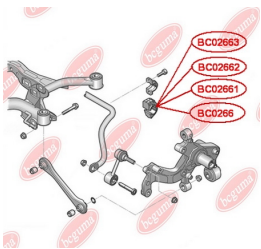

APPLICABILITY:

AUDI, HONDA, SEAT, SKODA, VW

BC0266

BC02661**ANTI-ROLL BAR BUSHING KIT**www.en.bcguma.ua/auto/BC02661

Part Number:	BC02661
GTIN-13:	4823101806144
Number of other manufacturers (OEMs):	1K0511327AQ
Weight, g:	66
Required amount:	2
Items in Package:	1
External diameter, mm:	46.0
Inner diameter, mm:	17.0
Thickness, mm:	40.0
Material:	Rubber / metal
That installation:	Back
Party settings:	Left / Right

APPLICABILITY:

AUDI, HONDA, SEAT, SKODA, VW

ANTI-ROLL BAR BUSHING KITwww.en.bcguma.ua/auto/BC02662

Part Number:	BC02662
GTIN-13:	4823101806151
Number of other manufacturers (OEMs):	1K0511327AR
Weight, g:	64
Required amount:	2
Items in Package:	1
External diameter, mm:	46.0
Inner diameter, mm:	18.3
Thickness, mm:	40.0
Material:	Rubber / metal
That installation:	Back
Party settings:	Left / Right

APPLICABILITY:

AUDI, HONDA, SEAT, SKODA, VW

BC02662

BC02663**ANTI-ROLL BAR BUSHING KIT**www.en.bcguma.ua/auto/BC02663

Part Number:	BC02663
GTIN-13:	4823101806168
Number of other manufacturers (OEMs):	1K0511327AS
Weight, g:	64
Required amount:	2
Items in Package:	1
External diameter, mm:	46.0
Inner diameter, mm:	19.0
Thickness, mm:	40.0
Material:	Rubber / metal
That installation:	Back
Party settings:	Left / Right