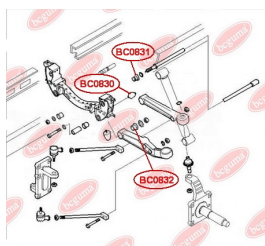

BC0831

CONTROL ARM-/TRAILING ARM BUSH

www.en.bcguma.ua/auto/BC0831

Part Number:	BC0831
GTIN-13:	4823101805680
Number of other manufacturers (OEMs):	500350343
Weight, g:	282
Required amount:	4
Items in Package:	1
External diameter, mm:	65.5
Inner diameter, mm:	38.6
Thickness, mm:	34.0
Material:	Metal / Rubber
That installation:	Front
Party settings:	Left / Right

APPLICABILITY:

IVECO

BC0832

CONTROL ARM-/TRAILING ARM BUSH

www.en.bcguma.ua/auto/BC0832

Part Number:	BC0832
GTIN-13:	4823101805697
Number of other manufacturers (OEMs):	500350342
Weight, g:	249
Required amount:	4
Items in Package:	1
External diameter, mm:	65.5
Inner diameter, mm:	33.2
Thickness, mm:	34.0
Material:	Metal / Rubber
That installation:	Front
Party settings:	Left / Right

APPLICABILITY:

IVECO