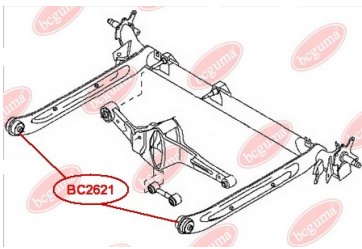

BC2621

HUB CARRIER BUSHING

www.en.bcguma.ua/auto/BC2621

Part Number:	BC2621
GTIN-13:	4823101805345
Number of other manufacturers (OEMs):	5504531U00; 550450M000; 550452J000
Weight, g:	295
Required amount:	2
Items in Package:	1
External diameter, mm:	60.2
Inner diameter, mm:	12.2
Thickness, mm:	60.0
Material:	Metal / Rubber
That installation:	Back
Party settings:	Left / Right

APPLICABILITY:

NISSAN

STABILISER MOUNTING

www.en.bcguma.ua/auto/BC2622

Part Number:	BC2622
GTIN-13:	4823101805536
Number of other manufacturers (OEMs):	546138H518
Weight, g:	37
Required amount:	2
Items in Package:	1
External diameter, mm:	-
Inner diameter, mm:	17.5
Thickness, mm:	38.0
Material:	Rubber
That installation:	Back
Party settings:	Left / Right

BC2622

APPLICABILITY:

NISSAN