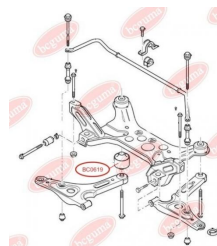

BC0618

CONTROL ARM-/TRAILING ARM BUSH

www.en.bcguma.ua/auto/BC0618

Part Number:	BC0618
GTIN-13:	4823101801149
Number of other manufacturers (OEMs):	YC153069AG; YC153069AF; 4131788; 4041450
Weight, g:	131
Required amount:	2
Items in Package:	1
External diameter, mm:	37.0
Inner diameter, mm:	14.0
Thickness, mm:	67.0
Material:	Rubber / metal
That installation:	Front
Party settings:	Left / Right

APPLICABILITY:

FORD

CONTROL ARM-/TRAILING ARM BUSH

www.en.bcguma.ua/auto/BC0619

Part Number:	BC0619
GTIN-13:	4823101801156
Number of other manufacturers (OEMs):	4042024; YC153A262AF; YC153A262AE; YC153A262AD; 4372132; 1495717; 4540787
Weight, g:	342
Required amount:	2
Items in Package:	1
External diameter, mm:	66.5
Inner diameter, mm:	16.7
Thickness, mm:	72.4
Material:	Rubber / metal
That installation:	Back Front
Party settings:	Left / Right

APPLICABILITY:

FORD, FORD USA

BC0619