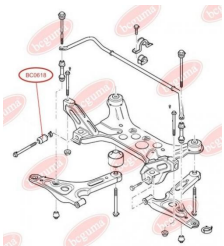

APPLICABILITY:

FORD

**BC0617**

BC0618**CONTROL ARM-/TRAILING ARM BUSH**www.en.bcguma.ua/auto/BC0618

Part Number:	BC0618
GTIN-13:	4823101801149
Number of other manufacturers (OEMs):	YC153069AG; YC153069AF; 4131788; 4041450
Weight, g:	131
Required amount:	2
Items in Package:	1
External diameter, mm:	37.0
Inner diameter, mm:	14.0
Thickness, mm:	67.0
Material:	Rubber / metal
That installation:	Front
Party settings:	Left / Right