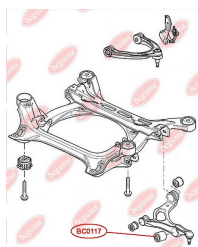

APPLICABILITY:

AUDI, VW

BC0114

BC0115**CONTROL ARM-/TRAILING ARM BUSH**www.en.bcguma.ua/auto/BC0115

Part Number:	BC0115
GTIN-13:	4823101800166
Number of other manufacturers (OEMs):	1K0505541B; 1K0505541C; 1K0505541D; 5Q0505541A
Weight, g:	178
Required amount:	2
Items in Package:	1
External diameter, mm:	61.0
Inner diameter, mm:	12.0
Thickness, mm:	64.0
Material:	Rubber / metal
That installation:	Back
Party settings:	Left / Right

APPLICABILITY:

AUDI, SEAT, SKODA, VW

BC0116**CONTROL ARM-/TRAILING ARM BUSH**www.en.bcguma.ua/auto/BC0116

Part Number:	BC0116
GTIN-13:	4823101805161
Number of other manufacturers (OEMs):	7L0407077; 95534102700; 95534102701; 95534102702
Weight, g:	160
Required amount:	4
Items in Package:	1
External diameter, mm:	40.5
Inner diameter, mm:	10.0
Thickness, mm:	43.0
Material:	Metal / Rubber
That installation:	Front
Party settings:	Left / Right

**APPLICABILITY:**

AUDI, PORSCHE, VW

BC0117**CONTROL ARM-/TRAILING ARM BUSH**www.en.bcguma.ua/auto/BC0117

Part Number:	BC0117
GTIN-13:	4823101805642
Number of other manufacturers (OEMs):	7L0412333A; 95534324301
Weight, g:	312
Required amount:	2
Items in Package:	1
External diameter, mm:	46.5
Inner diameter, mm:	14.2
Thickness, mm:	74.0
Material:	Metal / Rubber
That installation:	Front
Party settings:	Left / Right