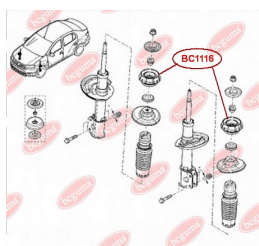

BC1116

TOP STRUT MOUNTING

www.en.bcguma.ua/auto/BC1116

Part Number:	BC1116
GTIN-13:	4823101805390
Number of other manufacturers (OEMs):	8200275528; 8200307941; 6001547499; 6001548403
Weight, g:	378
Required amount:	2
Items in Package:	1
External diameter, mm:	104.0
Inner diameter, mm:	27.0
Thickness, mm:	45.0
Material:	Metal / Rubber
That installation:	Front
Party settings:	Left / Right

APPLICABILITY:

DACIA, RENAULT

HUB CARRIER BUSHING

www.en.bcguma.ua/auto/BC1117

Part Number:	BC1117
GTIN-13:	4823101805048
Number of other manufacturers (OEMs):	8200038243, 7701479190
Weight, g:	282
Required amount:	2
Items in Package:	1
External diameter, mm:	70.0
Inner diameter, mm:	12.2
Thickness, mm:	90.0
Material:	Polyamide / rubber
That installation:	Back
Party settings:	Left / Right

APPLICABILITY:

AUDI, RENAULT, SEAT

BC1117