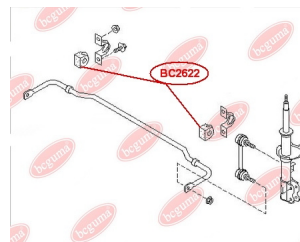

APPLICABILITY:

NISSAN