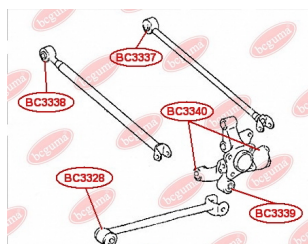

APPLICABILITY:

LEXUS, TOYOTA