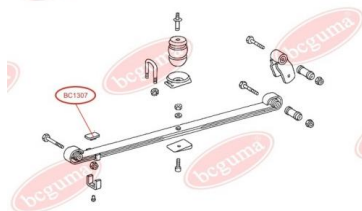

**APPLICABILITY:**

MERCEDES-BENZ

BC1308**BUSHING, LEAF SPRING**

www.en.bcguma.ua/auto/BC1308

Part Number:	BC1308
GTIN-13:	4823101802368
Number of other manufacturers (OEMs):	A6703200344
Weight, g:	374
Required amount:	2
Items in Package:	1
External diameter, mm:	58.0
Inner diameter, mm:	36.0
Thickness, mm:	86.5
Material:	Rubber / metal
That installation:	Back
Party settings:	Behind