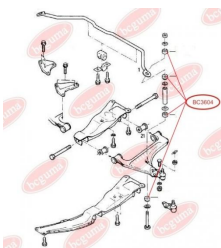

APPLICABILITY:

DAEWOO, ZAZ

BC3603

BC3604**STABILISER MOUNTING**www.en.bcguma.ua/auto/BC3604

Part Number:	BC3604
GTIN-13:	4823101804713
Number of other manufacturers (OEMs):	2875013; 0350153; 1603148; 1603150
Weight, g:	14
Required amount:	4
Items in Package:	1
External diameter, mm:	30.0
Inner diameter, mm:	8.0
Thickness, mm:	20.0
Material:	Rubber
That installation:	Front
Party settings:	Left / Right