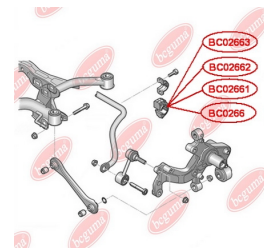

APPLICABILITY:

VW

ANTI-ROLL BAR BUSHING KITwww.en.bcguma.ua/auto/BC0266

Part Number:	BC0266
GTIN-13:	4823101805994
Number of other manufacturers (OEMs):	1K0511327AP; 1K0511327AE
Weight, g:	62
Required amount:	2
Items in Package:	1
External diameter, mm:	45.5
Inner diameter, mm:	15.0
Thickness, mm:	40.0
Material:	Rubber / metal
That installation:	Back
Party settings:	Left / Right

APPLICABILITY:

AUDI, HONDA, SEAT, SKODA, VW

BC0266

BC02661**ANTI-ROLL BAR BUSHING KIT**www.en.bcguma.ua/auto/BC02661

Part Number:	BC02661
GTIN-13:	4823101806144
Number of other manufacturers (OEMs):	1K0511327AQ
Weight, g:	66
Required amount:	2
Items in Package:	1
External diameter, mm:	46.0
Inner diameter, mm:	17.0
Thickness, mm:	40.0
Material:	Rubber / metal
That installation:	Back
Party settings:	Left / Right