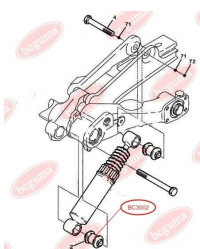

APPLICABILITY:

CITROËN, PEUGEOT

BC3003**BUSHING, SHOCK ABSORBER**www.en.bcguma.ua/auto/BC3003

Part Number:	BC3003
GTIN-13:	4823101804447
Number of other manufacturers (OEMs):	517111
Weight, g:	82
Required amount:	2
Items in Package:	1
External diameter, mm:	34.5
Inner diameter, mm:	16.0
Thickness, mm:	45.0
Material:	Rubber / metal
That installation:	Back
Party settings:	Left / Right