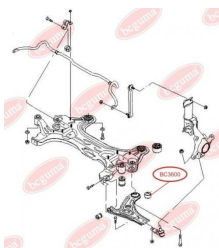

APPLICABILITY:

CHEVROLET, DAEWOO

BC3601