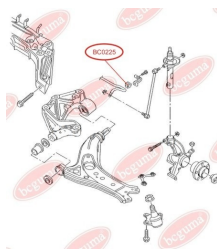

**APPLICABILITY:**

AUDI, SEAT, SKODA, VW

STABILISER MOUNTINGwww.en.bcguma.ua/auto/BC0225

Part Number:	BC0225
GTIN-13:	4823101800418
Number of other manufacturers (OEMs):	8Z0411314B
Weight, g:	27
Required amount:	2
Items in Package:	1
External diameter, mm:	33.0
Inner diameter, mm:	20.8
Thickness, mm:	36.0
Material:	Rubber
That installation:	Front
Party settings:	Left / Right

APPLICABILITY:

AUDI, SEAT, SKODA, VW

BC0225

BC0226**STABILISER MOUNTING**www.en.bcguma.ua/auto/BC0226

Part Number:	BC0226
GTIN-13:	4823101800425
Number of other manufacturers (OEMs):	1J0411314AC; 1J0411314B; 1J0411314S
Weight, g:	25
Required amount:	2
Items in Package:	1
External diameter, mm:	34.0
Inner diameter, mm:	17.0
Thickness, mm:	25.0
Material:	Rubber
That installation:	Front
Party settings:	Left / Right