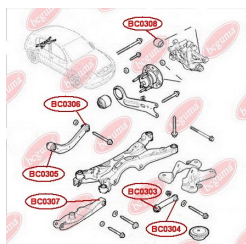

APPLICABILITY:

CITROËN, FIAT, OPEL, SAAB, VAUXHALL

BC0308