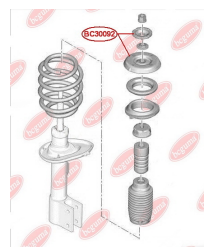

SUPPORT OF SHOCK ABSORBER, THRUST WASHER SHOCK ABSORBER STRUTS WITH ANOTHER (BC3009 - 1PC., BC30091 - 1PC.)

www.en.bcguma.ua/auto/BC30092

Part Number:	BC30092
GTIN-13:	4823101804539
Number of other manufacturers (OEMs):	503375; 503846; 503885; 5038F7; 5038G0
Weight, g:	427
Required amount:	2
Items in Package:	1
External diameter, mm:	-
Inner diameter, mm:	14.0
Thickness, mm:	-
Material:	Metal / Rubber
That installation:	Front
Party settings:	Left / Right