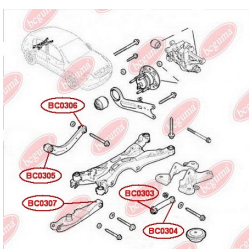

BC0307

CONTROL ARM-/TRAILING ARM BUSH

www.en.bcguma.ua/auto/BC0307

Part Number:	BC0307
GTIN-13:	4823101805215
Number of other manufacturers (OEMs):	0423001; 0423034; 13204109; 24417090
Weight, g:	182
Required amount:	2
Items in Package:	1
External diameter, mm:	35.7
Inner diameter, mm:	12.2
Thickness, mm:	62.0
Material:	Metal / Rubber
That installation:	Back
Party settings:	Left / Right

APPLICABILITY:

OPEL, VAUXHALL

CONTROL ARM-/TRAILING ARM BUSH

www.en.bcguma.ua/auto/BC0308

Part Number:	BC0308
GTIN-13:	4823101805178
Number of other manufacturers (OEMs):	423320; 0423320; 00423320; 24469643
Weight, g:	147
Required amount:	2
Items in Package:	1
External diameter, mm:	45.7
Inner diameter, mm:	12.0
Thickness, mm:	52.0
Material:	Metal / Rubber
That installation:	Back
Party settings:	Left / Right

APPLICABILITY:

CITROËN, FIAT, OPEL, SAAB, VAUXHALL

BC0308