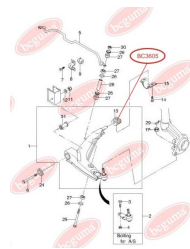

CONTROL ARM/TRAILING ARM BUSH

www.en.bcguma.ua/auto/BC3605

Part Number:	BC3605
GTIN-13:	4823101804720
Number of other manufacturers (OEMs):	0352335; 90235040; 0352335; 90334546
Weight, g:	178
Required amount:	2
Items in Package:	1
External diameter, mm:	56.0
Inner diameter, mm:	21.0
Thickness, mm:	54.0
Material:	Rubber
That installation:	Back Front
Party settings:	Left / Right