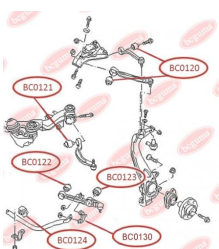

BC0123

CONTROL ARM-/TRAILING ARM BUSH

www.en.bcguma.ua/auto/BC0123

Part Number:	BC0123
GTIN-13:	4823101805772
Number of other manufacturers (OEMs):	8E0407181B; 8E0407181C; 8E0407181D
Weight, g:	182
Required amount:	2
Items in Package:	1
External diameter, mm:	40.5
Inner diameter, mm:	12.2
Thickness, mm:	37.0
Material:	Metal / Rubber
That installation:	Front
Party settings:	Left / Right

APPLICABILITY:

AUDI, SEAT, SKODA, VW

CONTROL ARM-/TRAILING ARM BUSH

www.en.bcguma.ua/auto/BC0125

Part Number:	BC0125
GTIN-13:	4823101805871
Number of other manufacturers (OEMs):	8E0501541S; 8E0501541Q; 8E0501541J
Weight, g:	191
Required amount:	4
Items in Package:	1
External diameter, mm:	36.4
Inner diameter, mm:	12.2
Thickness, mm:	46.5
Material:	Metal / Rubber
That installation:	Back
Party settings:	Left / Right

APPLICABILITY:

AUDI, SEAT

BC0125