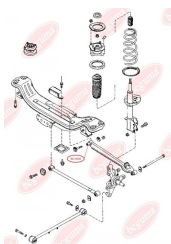

APPLICABILITY:

MAZDA

BC1610

TRACK CONTROL ARM BUSH

www.en.bcguma.ua/auto/BC1610

Part Number:	BC1610
GTIN-13:	4823101803624
Number of other manufacturers (OEMs):	GA5R28200; GA2A28200
Weight, g:	139
Required amount:	2
Items in Package:	1
External diameter, mm:	45.0
Inner diameter, mm:	12.0
Thickness, mm:	50.0
Material:	Rubber / metal
That installation:	Back
Party settings:	Left / Right