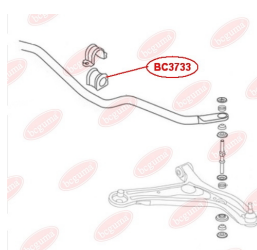

ANTI-ROLL BAR BUSHING KIT

www.en.bcguma.ua/auto/BC3733

Part Number:	BC3733
GTIN-13:	4823101806502
Number of other manufacturers (OEMs):	1014001669
Weight, g:	31
Required amount:	2
Items in Package:	1
External diameter, mm:	31.0
Inner diameter, mm:	25.0
Thickness, mm:	39.0
Material:	Rubber
That installation:	Front
Party settings:	Left / Right