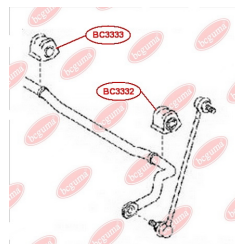

APPLICABILITY:

TOYOTA

BC3332