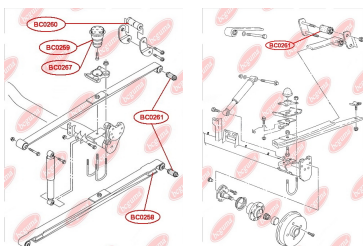

BC0261

LEAF SPRING BUSH, REAR

www.en.bcguma.ua/auto/BC0261

Part Number:	BC0261
GTIN-13:	4823101800708
Number of other manufacturers (OEMs):	6K9501541
Weight, g:	225
Required amount:	2
Items in Package:	1
External diameter, mm:	45.0
Inner diameter, mm:	12.0
Thickness, mm:	85.0
Material:	Rubber / metal
That installation:	Back
Party settings:	Left / Right

APPLICABILITY:

SEAT, VW

SHOCK ABSORBER BUSH, UPPER

www.en.bcguma.ua/auto/BC0262

Part Number:	BC0262
GTIN-13:	4823101800715
Number of other manufacturers (OEMs):	7H5513029C; 7H0513029E; 7H0513029D
Weight, g:	129
Required amount:	2
Items in Package:	1
External diameter, mm:	41.3
Inner diameter, mm:	12.0
Thickness, mm:	40.0
Material:	Metal / Rubber
That installation:	Back
Party settings:	Left / Right

APPLICABILITY:

VW

BC0262