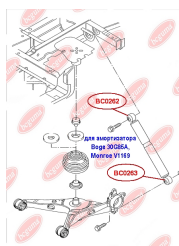

APPLICABILITY:

VW

BC0262