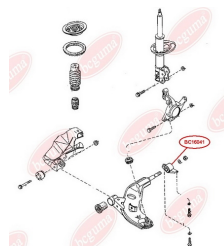

APPLICABILITY:

FORD USA, MAZDA

BC16041