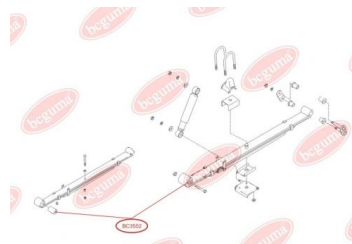

APPLICABILITY:

HYUNDAI, KIA

BC3502