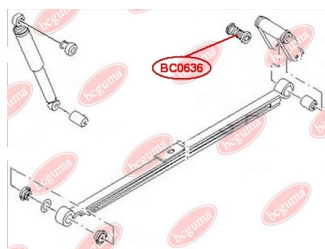

APPLICABILITY:

FORD