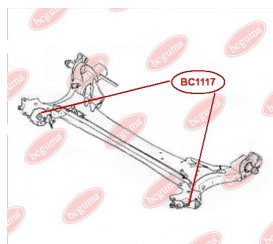

APPLICABILITY:

AUDI, RENAULT, SEAT

BC1117