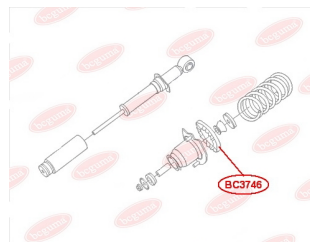

APPLICABILITY:

LIFAN

BC3746