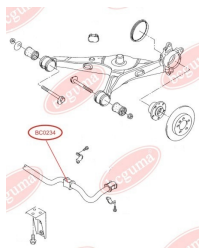

APPLICABILITY:

VW

CONTROL ARM-/TRAILING ARM BUSH

www.en.bcguma.ua/auto/BC0235

Part Number:	BC0235
GTIN-13:	4823101800517
Number of other manufacturers (OEMs):	7L0505397; 7L0505398
Weight, g:	100
Required amount:	2
Items in Package:	1
External diameter, mm:	44.3
Inner diameter, mm:	12.3
Thickness, mm:	40.0
Material:	Rubber / metal
That installation:	Back
Party settings:	Left / Right