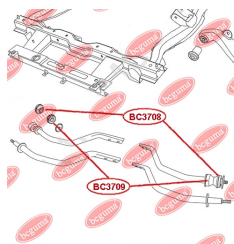

APPLICABILITY:

CHERY

BC3708