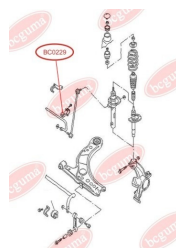

STABILISER MOUNTING

www.en.bcguma.ua/auto/BC0229

Part Number:	BC0229
GTIN-13:	4823101800456
Number of other manufacturers (OEMs):	1J0411314T
Weight, g:	22
Required amount:	2
Items in Package:	1
External diameter, mm:	34.0
Inner diameter, mm:	21.0
Thickness, mm:	25.0
Material:	Rubber
That installation:	Front
Party settings:	Left / Right