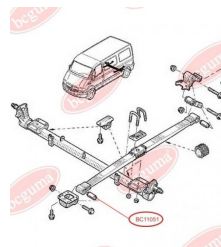

APPLICABILITY:

FORD, NISSAN, OPEL, RENAULT, VAUXHALL

BC11051