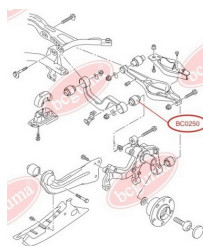

APPLICABILITY:

VW

**BC0248**

BC0249**CONTROL ARM-/TRAILING ARM BUSH**www.en.bcguma.ua/auto/BC0249

Part Number:	BC0249
GTIN-13:	4823101800616
Number of other manufacturers (OEMs):	1K0505311AB; 1K0505311AA; 1K0505171B; 1K0505171C; 1K0505173C; 1K0505371
Weight, g:	95
Required amount:	2
Items in Package:	1
External diameter, mm:	42.4
Inner diameter, mm:	12.0
Thickness, mm:	60.0
Material:	Rubber / metal
That installation:	Back
Party settings:	Left / Right

APPLICABILITY:

AUDI, SEAT, SKODA, VW

**CONTROL ARM-/TRAILING ARM BUSH**www.en.bcguma.ua/auto/BC0250

Part Number:	BC0250
GTIN-13:	4823101800623
Number of other manufacturers (OEMs):	5Q0505323C; 1K0505323N; 1K0505323H; 1K0505323G; 1K0505323D; 1K0505203A
Weight, g:	127
Required amount:	2
Items in Package:	1
External diameter, mm:	38.5
Inner diameter, mm:	14.0
Thickness, mm:	45.0
Material:	Rubber / metal
That installation:	Back
Party settings:	Left / Right

APPLICABILITY:

AUDI, SEAT, SKODA, VW

BC0250

BC0251**CONTROL ARM-/TRAILING ARM BUSH**www.en.bcguma.ua/auto/BC0251

Part Number:	BC0251
GTIN-13:	4823101800630
Number of other manufacturers (OEMs):	5Q0505323C; 1K0505323N; 1K0505323H; 1K0505323G; 1K0505323D; 1K0505203A; 1K0505279A
Weight, g:	73
Required amount:	2
Items in Package:	1
External diameter, mm:	39.0
Inner diameter, mm:	12.0
Thickness, mm:	45.0
Material:	Rubber / metal
That installation:	Back Top
Party settings:	Left / Right