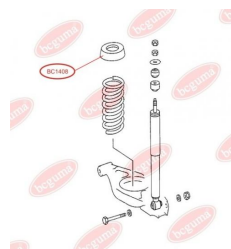

APPLICABILITY:

MERCEDES-BENZ