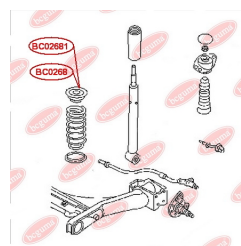

APPLICABILITY:

AUDI, SEAT, SKODA, VW

BC02681

BC0269**TOP STRUT MOUNTING**www.en.bcguma.ua/auto/BC0269

Part Number:	BC0269
GTIN-13:	4823101806533
Number of other manufacturers (OEMs):	7E0412331
Weight, g:	555
Required amount:	2
Items in Package:	1
External diameter, mm:	150.0
Inner diameter, mm:	14.0
Thickness, mm:	50.0
Material:	Rubber / metal
That installation:	Front
Party settings:	Left / Right