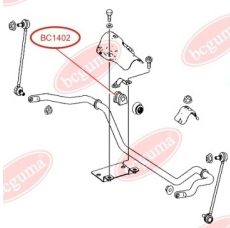

BC1402

STABILISER MOUNTING

www.en.bcguma.ua/auto/BC1402

Part Number:	BC1402
GTIN-13:	4823101803167
Number of other manufacturers (OEMs):	A6393232085
Weight, g:	81
Required amount:	2
Items in Package:	1
External diameter, mm:	43.0
Inner diameter, mm:	26.0
Thickness, mm:	54.0
Material:	Rubber
That installation:	Front
Party settings:	Left / Right

APPLICABILITY:

MERCEDES-BENZ

STABILISER MOUNTING WITH ANTHER (BC1398 - 1PC., BC1403 - 2PC.)

www.en.bcguma.ua/auto/BC14021

Part Number:	BC14021
GTIN-13:	4823101803174
Number of other manufacturers (OEMs):	A6393230292; A6393232085
Weight, g:	93
Required amount:	2
Items in Package:	1
External diameter, mm:	43.0
Inner diameter, mm:	26.0
Thickness, mm:	-
Material:	Rubber
That installation:	Front
Party settings:	Left / Right

APPLICABILITY:

MERCEDES-BENZ

BC14021