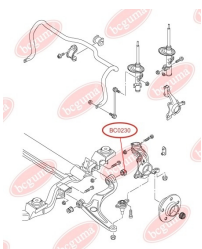

**APPLICABILITY:**

AUDI, SEAT, SKODA, VW

BC0229**STABILISER MOUNTING**www.en.bcguma.ua/auto/BC0229

Part Number:	BC0229
GTIN-13:	4823101800456
Number of other manufacturers (OEMs):	1J0411314T
Weight, g:	22
Required amount:	2
Items in Package:	1
External diameter, mm:	34.0
Inner diameter, mm:	21.0
Thickness, mm:	25.0
Material:	Rubber
That installation:	Front
Party settings:	Left / Right

**APPLICABILITY:**

AUDI, SEAT, SKODA, VW

BC0230

TRACK CONTROL ARM BUSH

www.en.bcguma.ua/auto/BC0230

Part Number:	BC0230
GTIN-13:	4823101800463
Number of other manufacturers (OEMs):	7H0407182; 7H0407182A; 7H0407151F; 7H0407152F
Weight, g:	433
Required amount:	2
Items in Package:	1
External diameter, mm:	60.0
Inner diameter, mm:	14.2
Thickness, mm:	64.0
Material:	Rubber / metal
That installation:	Back Front
Party settings:	Left / Right