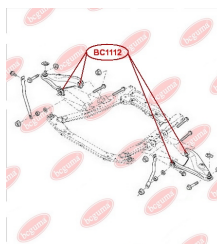

APPLICABILITY:

DACIA, RENAULT

BC1112

BC1114**HUB CARRIER BUSHING**

www.en.bcguma.ua/auto/BC1114

Part Number:	BC1114
GTIN-13:	4823101805031
Number of other manufacturers (OEMs):	6001549989; 8200287912; 6001549988; 55501BC64B; 55501EM10B; 555011HA2B; 555011FE0B; 55501EM30A; 555011FC0B; 550451HA0A; 55316AX600; 55501BC61A; 55501BC64A
Weight, g:	347
Required amount:	2
Items in Package:	1
External diameter, mm:	67.0
Inner diameter, mm:	12.2
Thickness, mm:	90.0
Material:	Polyamide / rubber
That installation:	Back
Party settings:	Left / Right