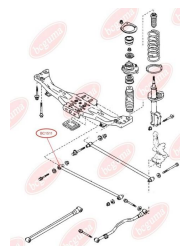

APPLICABILITY:

MAZDA

BC1511