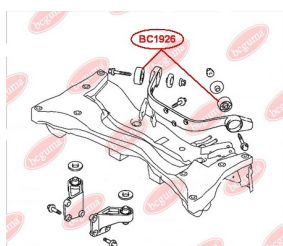

BC1926

MOUNTING, DIFFERENTIAL

www.en.bcguma.ua/auto/BC1926

Part Number:	BC1926
GTIN-13:	4823101805451
Number of other manufacturers (OEMs):	MN100065; MR594994
Weight, g:	178
Required amount:	2
Items in Package:	1
External diameter, mm:	60.5
Inner diameter, mm:	12.0
Thickness, mm:	38.0
Material:	Metal / Rubber
That installation:	Back
Party settings:	Left / Right

APPLICABILITY:

MITSUBISHI

CONTROL ARM-/TRAILING ARM BUSH

www.en.bcguma.ua/auto/BC2001

Part Number:	BC2001
GTIN-13:	4823101804119
Number of other manufacturers (OEMs):	MB809388
Weight, g:	58
Required amount:	2
Items in Package:	1
External diameter, mm:	60.0
Inner diameter, mm:	24.0
Thickness, mm:	27.0
Material:	Rubber
That installation:	Back Front
Party settings:	Left / Right

APPLICABILITY:

MITSUBISHI

BC2001