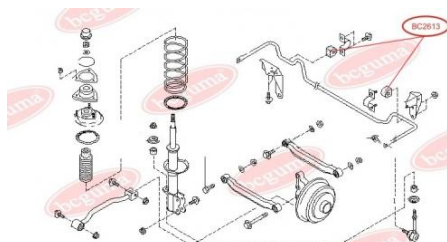

APPLICABILITY:

NISSAN