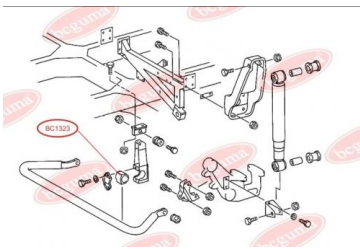

BC1323

ANTI-ROLL BAR BUSHING KIT

www.en.bcguma.ua/auto/BC1323

Part Number:	BC1323
GTIN-13:	4823101802504
Number of other manufacturers (OEMs):	A6733260381; A6733260781
Weight, g:	67
Required amount:	2
Items in Package:	1
External diameter, mm:	58.0
Inner diameter, mm:	45.0
Thickness, mm:	63.0
Material:	Rubber
That installation:	Back
Party settings:	Left / Right

APPLICABILITY:

MERCEDES-BENZ

BC1324

ANTI-ROLL BAR BUSHING KIT

www.en.bcguma.ua/auto/BC1324

Part Number:	BC1324
GTIN-13:	4823101802511
Number of other manufacturers (OEMs):	A6733260281; A6733260581
Weight, g:	93
Required amount:	2
Items in Package:	1
External diameter, mm:	58.0
Inner diameter, mm:	36.0
Thickness, mm:	63.0
Material:	Rubber
That installation:	Back
Party settings:	Left / Right

APPLICABILITY:

MERCEDES-BENZ