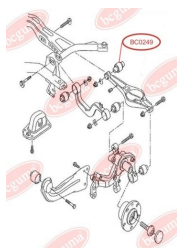

APPLICABILITY:

VW

CONTROL ARM-/TRAILING ARM BUSH

www.en.bcguma.ua/auto/BC0248

| | |
|---------------------------------------|----------------|
| Part Number: | BC0248 |
| GTIN-13: | 4823101800609 |
| Number of other manufacturers (OEMs): | 7H0501132A |
| Weight, g: | 409 |
| Required amount: | 2 |
| Items in Package: | 1 |
| External diameter, mm: | 60.0 |
| Inner diameter, mm: | 14.0 |
| Thickness, mm: | 75.0 |
| Material: | Rubber / metal |
| That installation: | Back |
| Party settings: | Left / Right |

APPLICABILITY:

VW

BC0248

BC0249**CONTROL ARM-/TRAILING ARM BUSH**www.en.bcguma.ua/auto/BC0249

| | |
|---------------------------------------|---|
| Part Number: | BC0249 |
| GTIN-13: | 4823101800616 |
| Number of other manufacturers (OEMs): | 1K0505311AB; 1K0505311AA; 1K0505171B; 1K0505171C; 1K0505173C; 1K0505371 |
| Weight, g: | 95 |
| Required amount: | 2 |
| Items in Package: | 1 |
| External diameter, mm: | 42.4 |
| Inner diameter, mm: | 12.0 |
| Thickness, mm: | 60.0 |
| Material: | Rubber / metal |
| That installation: | Back |
| Party settings: | Left / Right |

APPLICABILITY:

AUDI, SEAT, SKODA, VW

**CONTROL ARM-/TRAILING ARM BUSH**www.en.bcguma.ua/auto/BC0250

| | |
|---------------------------------------|--|
| Part Number: | BC0250 |
| GTIN-13: | 4823101800623 |
| Number of other manufacturers (OEMs): | 5Q0505323C; 1K0505323N; 1K0505323H; 1K0505323G; 1K0505323D; 1K0505203A |
| Weight, g: | 127 |
| Required amount: | 2 |
| Items in Package: | 1 |
| External diameter, mm: | 38.5 |
| Inner diameter, mm: | 14.0 |
| Thickness, mm: | 45.0 |
| Material: | Rubber / metal |
| That installation: | Back |
| Party settings: | Left / Right |