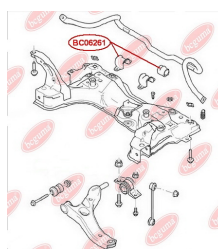

APPLICABILITY:

FORD

BC06261

BC0627**CONTROL ARM-/TRAILING ARM BUSH**www.en.bcguma.ua/auto/BC0627

| | |
|---------------------------------------|---------------------|
| Part Number: | BC0627 |
| GTIN-13: | 4823101801255 |
| Number of other manufacturers (OEMs): | 2T143063AA; 4366976 |
| Weight, g: | 270 |
| Required amount: | 2 |
| Items in Package: | 1 |
| External diameter, mm: | 40.0 |
| Inner diameter, mm: | 14.0 |
| Thickness, mm: | 65.0 |
| Material: | Rubber / metal |
| That installation: | Front |
| Party settings: | Left / Right |