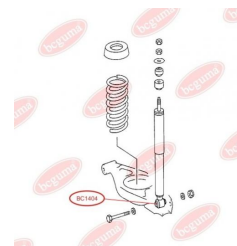

BC1403

ANTHER OF STABILIZER MOUNTING

www.en.bcguma.ua/auto/BC1403

Part Number:	BC1403
GTIN-13:	4823101804331
Number of other manufacturers (OEMs):	A6393230292
Weight, g:	6
Required amount:	4
Items in Package:	1
External diameter, mm:	22.0
Inner diameter, mm:	43.0
Thickness, mm:	27.0
Material:	Rubber
That installation:	Front
Party settings:	Left / Right

APPLICABILITY:

MERCEDES-BENZ

SHOCK ABSORBER BUSH

www.en.bcguma.ua/auto/BC1404

Part Number:	BC1404
GTIN-13:	4823101803181
Number of other manufacturers (OEMs):	A1243201031; A2013260800; A2013261000; A2013261500; A2013261600; A1243202031; A1243200931; A1243200531; A1243200431; A1243200231; A1243200031; A2013261900
Weight, g:	56
Required amount:	2
Items in Package:	1
External diameter, mm:	16.0
Inner diameter, mm:	10.0
Thickness, mm:	40.0
Material:	Rubber / metal
That installation:	Back
Party settings:	Left / Right

APPLICABILITY:

MERCEDES-BENZ

BC1404