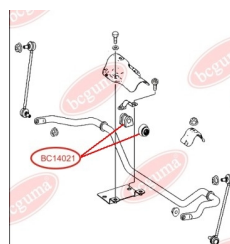

BC1402

STABILISER MOUNTING

www.en.bcguma.ua/auto/BC1402

Part Number:	BC1402
GTIN-13:	4823101803167
Number of other manufacturers (OEMs):	A6393232085
Weight, g:	81
Required amount:	2
Items in Package:	1
External diameter, mm:	43.0
Inner diameter, mm:	26.0
Thickness, mm:	54.0
Material:	Rubber
That installation:	Front
Party settings:	Left / Right

APPLICABILITY:

MERCEDES-BENZ

STABILISER MOUNTING WITH ANTHÉR (BC1398 - 1PC., BC1403 - 2PC.)

www.en.bcguma.ua/auto/BC14021

Part Number:	BC14021
GTIN-13:	4823101803174
Number of other manufacturers (OEMs):	A6393230292; A6393232085
Weight, g:	93
Required amount:	2
Items in Package:	1
External diameter, mm:	43.0
Inner diameter, mm:	26.0
Thickness, mm:	-
Material:	Rubber
That installation:	Front
Party settings:	Left / Right

APPLICABILITY:

MERCEDES-BENZ

BC14021