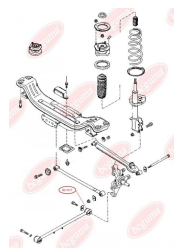

APPLICABILITY:

MAZDA