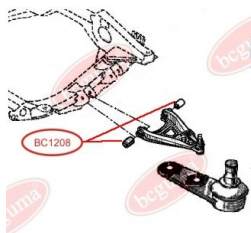

APPLICABILITY:

NISSAN, RENAULT

BC1202

BC1208

CONTROL ARM-/TRAILING ARM BUSH

www.en.bcguma.ua/auto/BC1208

| | |
|---------------------------------------|--|
| Part Number: | BC1208 |
| GTIN-13: | 4823101802177 |
| Number of other manufacturers (OEMs): | 7700424399; 5456000QAB; 8200942406; 8200942405; 8200942396; 7700424459; 8200942392 |
| Weight, g: | 119 |
| Required amount: | 2 |
| Items in Package: | 1 |
| External diameter, mm: | 45.5 |
| Inner diameter, mm: | 12.0 |
| Thickness, mm: | 46.0 |
| Material: | Rubber / metal |
| That installation: | Front |
| Party settings: | Left / Right |