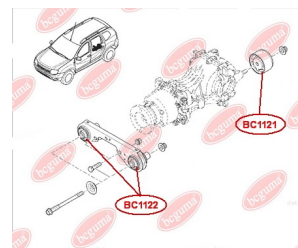

APPLICABILITY:

NISSAN, RENAULT

BC1122