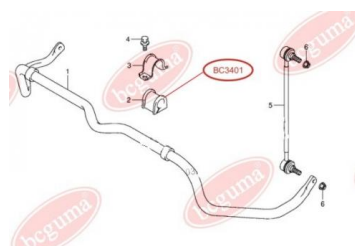

ANTI-ROLL BAR BUSHING KIT

www.en.bcguma.ua/auto/BC3401

Part Number:	BC3401
GTIN-13:	4823101804645
Number of other manufacturers (OEMs):	4241278K00; 4241265J02
Weight, g:	56
Required amount:	2
Items in Package:	1
External diameter, mm:	36.0
Inner diameter, mm:	26.0
Thickness, mm:	43.0
Material:	Rubber
That installation:	Front
Party settings:	Left / Right