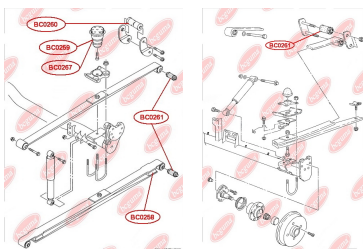

BC0261

LEAF SPRING BUSH, REAR

www.en.bcguma.ua/auto/BC0261

Part Number:	BC0261
GTIN-13:	4823101800708
Number of other manufacturers (OEMs):	6K9501541
Weight, g:	225
Required amount:	2
Items in Package:	1
External diameter, mm:	45.0
Inner diameter, mm:	12.0
Thickness, mm:	85.0
Material:	Rubber / metal
That installation:	Back
Party settings:	Left / Right

APPLICABILITY:

SEAT, VW

SHOCK ABSORBER BUSH, UPPER

www.en.bcguma.ua/auto/BC0262

Part Number:	BC0262
GTIN-13:	4823101800715
Number of other manufacturers (OEMs):	7H5513029C; 7H0513029E; 7H0513029D
Weight, g:	129
Required amount:	2
Items in Package:	1
External diameter, mm:	41.3
Inner diameter, mm:	12.0
Thickness, mm:	40.0
Material:	Metal / Rubber
That installation:	Back
Party settings:	Left / Right

APPLICABILITY:

VW

BC0262