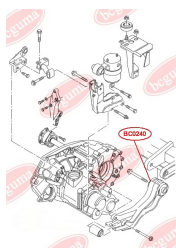

APPLICABILITY:

VW

BC0239

BC0240**MOUNTING, MANUAL TRANSMISSION**www.en.bcguma.ua/auto/BC0240

| | |
|---------------------------------------|----------------------------|
| Part Number: | BC0240 |
| GTIN-13: | 4823101800562 |
| Number of other manufacturers (OEMs): | 701399207B |
| Weight, g: | 306 |
| Required amount: | 1 |
| Items in Package: | 1 |
| External diameter, mm: | 64.0 |
| Inner diameter, mm: | 16.0 |
| Thickness, mm: | 90.0 |
| Material: | Polyamide / rubber / metal |
| That installation: | Back Front |
| Party settings: | - |