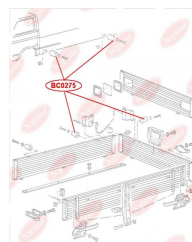

APPLICABILITY:

VW

BC0275

BC0301**CONTROL ARM-/TRAILING ARM BUSH, REINFORCED "BAD ROADS"**www.en.bcguma.ua/auto/BC0301

| | |
|---------------------------------------|--|
| Part Number: | BC0301 |
| GTIN-13: | 4823101800753 |
| Number of other manufacturers (OEMs): | 352320; 352310; 13138151; 24430103; 0352310; 0352320 |
| Weight, g: | 201 |
| Required amount: | 2 |
| Items in Package: | 1 |
| External diameter, mm: | 60.0 |
| Inner diameter, mm: | 12.0 |
| Thickness, mm: | 46.0 |
| Material: | Rubber / metal |
| That installation: | Back Front |
| Party settings: | Left / Right |