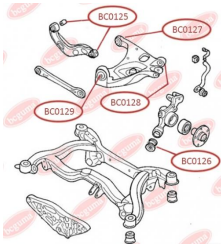

APPLICABILITY:

AUDI, SAAB, SEAT, SKODA, VW

BC0120

BC0123**CONTROL ARM-/TRAILING ARM BUSH**www.en.bcguma.ua/auto/BC0123

| | |
|---------------------------------------|------------------------------------|
| Part Number: | BC0123 |
| GTIN-13: | 4823101805772 |
| Number of other manufacturers (OEMs): | 8E0407181B; 8E0407181C; 8E0407181D |
| Weight, g: | 182 |
| Required amount: | 2 |
| Items in Package: | 1 |
| External diameter, mm: | 40.5 |
| Inner diameter, mm: | 12.2 |
| Thickness, mm: | 37.0 |
| Material: | Metal / Rubber |
| That installation: | Front |
| Party settings: | Left / Right |

**APPLICABILITY:**

AUDI, SEAT, SKODA, VW

CONTROL ARM-/TRAILING ARM BUSHwww.en.bcguma.ua/auto/BC0125

| | |
|---------------------------------------|------------------------------------|
| Part Number: | BC0125 |
| GTIN-13: | 4823101805871 |
| Number of other manufacturers (OEMs): | 8E0501541S; 8E0501541Q; 8E0501541J |
| Weight, g: | 191 |
| Required amount: | 4 |
| Items in Package: | 1 |
| External diameter, mm: | 36.4 |
| Inner diameter, mm: | 12.2 |
| Thickness, mm: | 46.5 |
| Material: | Metal / Rubber |
| That installation: | Back |
| Party settings: | Left / Right |

BC0125**APPLICABILITY:**

AUDI, SEAT

BC0126**CONTROL ARM-/TRAILING ARM BUSH**www.en.bcguma.ua/auto/BC0126

| | |
|---------------------------------------|---|
| Part Number: | BC0126 |
| GTIN-13: | 4823101806137 |
| Number of other manufacturers (OEMs): | 8E0505311T; 8E0505312T; 8E0505311S; 8E0505312S; 8E0505203C; 8E0505203D; 8E0505311AC; 8E0505312AC |
| Weight, g: | 250 |
| Required amount: | 2 |
| Items in Package: | 1 |
| External diameter, mm: | 43.8 |
| Inner diameter, mm: | 12.2 |
| Thickness, mm: | 60.0 |
| Material: | Rubber / metal |
| That installation: | Back |
| Party settings: | Left / Right |