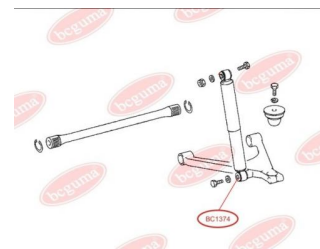

APPLICABILITY:

MERCEDES-BENZ

BC1374

BC1394**BUSH, SPRING CARRIER, UNIVERSAL**www.en.bcguma.ua/auto/BC1394

| | |
|---------------------------------------|---------------------------------------|
| Part Number: | BC1394 |
| GTIN-13: | 4823101803082 |
| Number of other manufacturers (OEMs): | A3183220250; A6673220350; A6673220650 |
| Weight, g: | 224 |
| Required amount: | 2 |
| Items in Package: | 1 |
| External diameter, mm: | 45.0 |
| Inner diameter, mm: | 22.5 |
| Thickness, mm: | 84.0 |
| Material: | Rubber / metal |
| That installation: | Front |
| Party settings: | Left / Right |