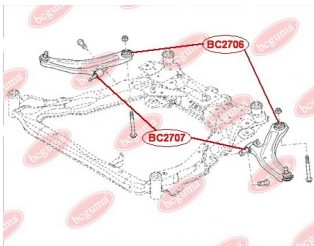

BC2706

CONTROL ARM-/TRAILING ARM BUSH, REINFORCED "BAD ROADS"

www.en.bcguma.ua/auto/BC2706

Part Number:	BC2706
GTIN-13:	4823101806052
Number of other manufacturers (OEMs):	54500BB00A; 54500BR30A; 54500JD000; 545001KA0A; 545001KA0B; 54501BB00A; 54501BR30A; 54501JD000; 54501JG000; 545011KA0A; 545011KA0B; 54501JY00A; 545040445R; 545055212R
Weight, g:	168
Required amount:	2
Items in Package:	1
External diameter, mm:	58.5
Inner diameter, mm:	12.2
Thickness, mm:	53.0
Material:	Metal / Rubber
That installation:	Front
Party settings:	Left / Right

APPLICABILITY:

NISSAN, RENAULT

BC2708

CONTROL ARM-/TRAILING ARM BUSH

www.en.bcguma.ua/auto/BC2708

Part Number:	BC2708
GTIN-13:	4823101805611
Number of other manufacturers (OEMs):	54500JN00A; 54500JN00B; 54501JN00A; 54501JN00B
Weight, g:	267
Required amount:	2
Items in Package:	1
External diameter, mm:	50.5
Inner diameter, mm:	14.2
Thickness, mm:	49.0
Material:	Metal / Rubber
That installation:	Front
Party settings:	Left / Right

APPLICABILITY:

NISSAN, NISSAN (DONGFENG)