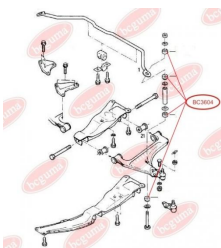

APPLICABILITY:

DAEWOO, ZAZ

BC3603

BC3604

STABILISER MOUNTING

www.en.bcguma.ua/auto/BC3604

| | |
|---------------------------------------|------------------------------------|
| Part Number: | BC3604 |
| GTIN-13: | 4823101804713 |
| Number of other manufacturers (OEMs): | 2875013; 0350153; 1603148; 1603150 |
| Weight, g: | 14 |
| Required amount: | 4 |
| Items in Package: | 1 |
| External diameter, mm: | 30.0 |
| Inner diameter, mm: | 8.0 |
| Thickness, mm: | 20.0 |
| Material: | Rubber |
| That installation: | Front |
| Party settings: | Left / Right |