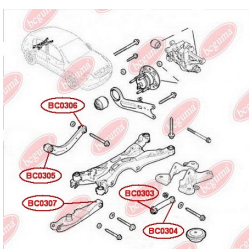

BC0307

CONTROL ARM-/TRAILING ARM BUSH

www.en.bcguma.ua/auto/BC0307

Part Number:	BC0307
GTIN-13:	4823101805215
Number of other manufacturers (OEMs):	0423001; 0423034; 13204109; 24417090
Weight, g:	182
Required amount:	2
Items in Package:	1
External diameter, mm:	35.7
Inner diameter, mm:	12.2
Thickness, mm:	62.0
Material:	Metal / Rubber
That installation:	Back
Party settings:	Left / Right

APPLICABILITY:

OPEL, VAUXHALL

BC0308

CONTROL ARM-/TRAILING ARM BUSH

www.en.bcguma.ua/auto/BC0308

Part Number:	BC0308
GTIN-13:	4823101805178
Number of other manufacturers (OEMs):	423320; 0423320; 00423320; 24469643
Weight, g:	147
Required amount:	2
Items in Package:	1
External diameter, mm:	45.7
Inner diameter, mm:	12.0
Thickness, mm:	52.0
Material:	Metal / Rubber
That installation:	Back
Party settings:	Left / Right

APPLICABILITY:

CITROËN, FIAT, OPEL, SAAB, VAUXHALL