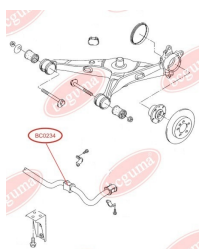

APPLICABILITY:

VW

BC0235

CONTROL ARM-/TRAILING ARM BUSH

www.en.bcguma.ua/auto/BC0235

| | |
|---------------------------------------|----------------------|
| Part Number: | BC0235 |
| GTIN-13: | 4823101800517 |
| Number of other manufacturers (OEMs): | 7L0505397; 7L0505398 |
| Weight, g: | 100 |
| Required amount: | 2 |
| Items in Package: | 1 |
| External diameter, mm: | 44.3 |
| Inner diameter, mm: | 12.3 |
| Thickness, mm: | 40.0 |
| Material: | Rubber / metal |
| That installation: | Back |
| Party settings: | Left / Right |