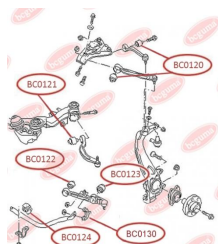

APPLICABILITY:

AUDI, SEAT, SKODA, VW

BC0116**CONTROL ARM-/TRAILING ARM BUSH**www.en.bcguma.ua/auto/BC0116

| | |
|---------------------------------------|--|
| Part Number: | BC0116 |
| GTIN-13: | 4823101805161 |
| Number of other manufacturers (OEMs): | 7L0407077; 95534102700; 95534102701; 95534102702 |
| Weight, g: | 160 |
| Required amount: | 4 |
| Items in Package: | 1 |
| External diameter, mm: | 40.5 |
| Inner diameter, mm: | 10.0 |
| Thickness, mm: | 43.0 |
| Material: | Metal / Rubber |
| That installation: | Front |
| Party settings: | Left / Right |

APPLICABILITY:

AUDI, PORSCHE, VW

CONTROL ARM-/TRAILING ARM BUSH, REINFORCED "BAD ROADS"

www.en.bcguma.ua/auto/BC0120

| | |
|---------------------------------------|-----------------------|
| Part Number: | BC0120 |
| GTIN-13: | 4823101805864 |
| Number of other manufacturers (OEMs): | 4B0407515; 4D0407515C |
| Weight, g: | 151 |
| Required amount: | 4 |
| Items in Package: | 1 |
| External diameter, mm: | 46.5 |
| Inner diameter, mm: | 10.0 |
| Thickness, mm: | 40.0 |
| Material: | Metal / Rubber |
| That installation: | Front |
| Party settings: | Left / Right |

APPLICABILITY:

AUDI, SAAB, SEAT, SKODA, VW

BC0120

BC0123**CONTROL ARM-/TRAILING ARM BUSH**www.en.bcguma.ua/auto/BC0123

| | |
|---------------------------------------|------------------------------------|
| Part Number: | BC0123 |
| GTIN-13: | 4823101805772 |
| Number of other manufacturers (OEMs): | 8E0407181B; 8E0407181C; 8E0407181D |
| Weight, g: | 182 |
| Required amount: | 2 |
| Items in Package: | 1 |
| External diameter, mm: | 40.5 |
| Inner diameter, mm: | 12.2 |
| Thickness, mm: | 37.0 |
| Material: | Metal / Rubber |
| That installation: | Front |
| Party settings: | Left / Right |