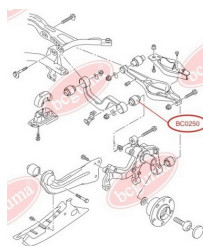

APPLICABILITY:

VW

BC0248

BC0249**CONTROL ARM-/TRAILING ARM BUSH**www.en.bcguma.ua/auto/BC0249

| | |
|---------------------------------------|---|
| Part Number: | BC0249 |
| GTIN-13: | 4823101800616 |
| Number of other manufacturers (OEMs): | 1K0505311AB; 1K0505311AA; 1K0505171B; 1K0505171C; 1K0505173C; 1K0505371 |
| Weight, g: | 95 |
| Required amount: | 2 |
| Items in Package: | 1 |
| External diameter, mm: | 42.4 |
| Inner diameter, mm: | 12.0 |
| Thickness, mm: | 60.0 |
| Material: | Rubber / metal |
| That installation: | Back |
| Party settings: | Left / Right |

APPLICABILITY:

AUDI, SEAT, SKODA, VW

**CONTROL ARM-/TRAILING ARM BUSH**www.en.bcguma.ua/auto/BC0250

| | |
|---------------------------------------|--|
| Part Number: | BC0250 |
| GTIN-13: | 4823101800623 |
| Number of other manufacturers (OEMs): | 5Q0505323C; 1K0505323N; 1K0505323H; 1K0505323G; 1K0505323D; 1K0505203A |
| Weight, g: | 127 |
| Required amount: | 2 |
| Items in Package: | 1 |
| External diameter, mm: | 38.5 |
| Inner diameter, mm: | 14.0 |
| Thickness, mm: | 45.0 |
| Material: | Rubber / metal |
| That installation: | Back |
| Party settings: | Left / Right |

APPLICABILITY:

AUDI, SEAT, SKODA, VW

BC0250

BC0251**CONTROL ARM-/TRAILING ARM BUSH**

www.en.bcguma.ua/auto/BC0251

| | |
|---------------------------------------|--|
| Part Number: | BC0251 |
| GTIN-13: | 4823101800630 |
| Number of other manufacturers (OEMs): | 5Q0505323C; 1K0505323N; 1K0505323H; 1K0505323G; 1K0505323D; 1K0505203A; 1K0505279A |
| Weight, g: | 73 |
| Required amount: | 2 |
| Items in Package: | 1 |
| External diameter, mm: | 39.0 |
| Inner diameter, mm: | 12.0 |
| Thickness, mm: | 45.0 |
| Material: | Rubber / metal |
| That installation: | Back Top |
| Party settings: | Left / Right |