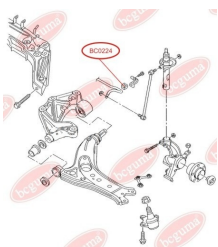

BC0224

STABILISER MOUNTING

www.en.bcguma.ua/auto/BC0224

Part Number:	BC0224
GTIN-13:	4823101800401
Number of other manufacturers (OEMs):	6Q0411314F
Weight, g:	28
Required amount:	2
Items in Package:	1
External diameter, mm:	33.0
Inner diameter, mm:	19.8
Thickness, mm:	36.0
Material:	Rubber
That installation:	Front
Party settings:	Left / Right