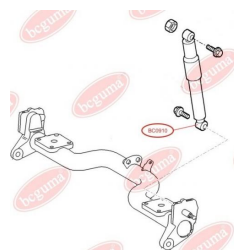

SHOCK ABSORBER BUSH

www.en.bcguma.ua/auto/BC0910

Part Number:	BC0910
GTIN-13:	4823101801682
Number of other manufacturers (OEMs):	51725173; 51713238; 51738251; 51738252; 51735982; 51770807; 51755353; 51906053; 51883458; 51879968; 51815192; 51858711; 51819223; 51810129; 51714758; 46821495; 46799280; 46820858; 46847763; 51714755; 46789873; 51755255
Weight, g:	37
Required amount:	2
Items in Package:	1
External diameter, mm:	41.5
Inner diameter, mm:	19.5
Thickness, mm:	38.5
Material:	Rubber
That installation:	Back
Party settings:	Left / Right