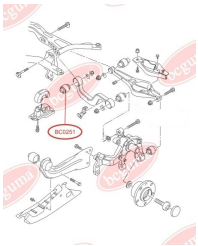

APPLICABILITY:

VW

BC0248

BC0249**CONTROL ARM-/TRAILING ARM BUSH**www.en.bcguma.ua/auto/BC0249

| | |
|---------------------------------------|---|
| Part Number: | BC0249 |
| GTIN-13: | 4823101800616 |
| Number of other manufacturers (OEMs): | 1K0505311AB; 1K0505311AA; 1K0505171B; 1K0505171C; 1K0505173C; 1K0505371 |
| Weight, g: | 95 |
| Required amount: | 2 |
| Items in Package: | 1 |
| External diameter, mm: | 42.4 |
| Inner diameter, mm: | 12.0 |
| Thickness, mm: | 60.0 |
| Material: | Rubber / metal |
| That installation: | Back |
| Party settings: | Left / Right |

APPLICABILITY:

AUDI, SEAT, SKODA, VW

**CONTROL ARM-/TRAILING ARM BUSH**www.en.bcguma.ua/auto/BC0250

| | |
|---------------------------------------|--|
| Part Number: | BC0250 |
| GTIN-13: | 4823101800623 |
| Number of other manufacturers (OEMs): | 5Q0505323C; 1K0505323N; 1K0505323H; 1K0505323G; 1K0505323D; 1K0505203A |
| Weight, g: | 127 |
| Required amount: | 2 |
| Items in Package: | 1 |
| External diameter, mm: | 38.5 |
| Inner diameter, mm: | 14.0 |
| Thickness, mm: | 45.0 |
| Material: | Rubber / metal |
| That installation: | Back |
| Party settings: | Left / Right |

APPLICABILITY:

AUDI, SEAT, SKODA, VW

BC0250

BC0251**CONTROL ARM-/TRAILING ARM BUSH**

www.en.bcguma.ua/auto/BC0251

| | |
|---------------------------------------|--|
| Part Number: | BC0251 |
| GTIN-13: | 4823101800630 |
| Number of other manufacturers (OEMs): | 5Q0505323C; 1K0505323N; 1K0505323H; 1K0505323G; 1K0505323D; 1K0505203A; 1K0505279A |
| Weight, g: | 73 |
| Required amount: | 2 |
| Items in Package: | 1 |
| External diameter, mm: | 39.0 |
| Inner diameter, mm: | 12.0 |
| Thickness, mm: | 45.0 |
| Material: | Rubber / metal |
| That installation: | Back Top |
| Party settings: | Left / Right |