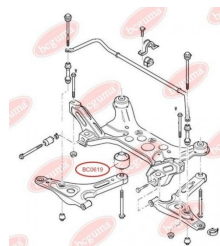

APPLICABILITY:

FORD, FORD USA

BC0619