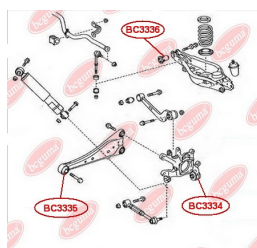

CONTROL ARM-/TRAILING ARM BUSH

www.en.bcguma.ua/auto/BC3336

Part Number:	BC3336
GTIN-13:	4823101805567
Number of other manufacturers (OEMs):	4873042050; 4874042020
Weight, g:	161
Required amount:	2
Items in Package:	1
External diameter, mm:	33.5
Inner diameter, mm:	12.4
Thickness, mm:	55.0
Material:	Metal / Rubber
That installation:	Back
Party settings:	Left / Right