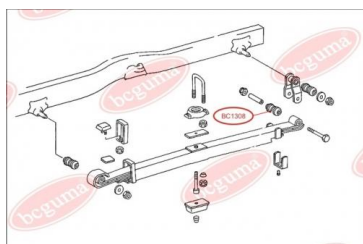

BC1308

BUSHING, LEAF SPRING

www.en.bcguma.ua/auto/BC1308

Part Number:	BC1308
GTIN-13:	4823101802368
Number of other manufacturers (OEMs):	A6703200344
Weight, g:	374
Required amount:	2
Items in Package:	1
External diameter, mm:	58.0
Inner diameter, mm:	36.0
Thickness, mm:	86.5
Material:	Rubber / metal
That installation:	Back
Party settings:	Behind

APPLICABILITY:

DAF, DEUTZ-FAHR, FENDT, INTERNATIONAL HARV., IVECO, KRAMER, MAGIRUS-DEUTZ, MAN, MERCEDES-BENZ

BC1310

ANTI-ROLL BAR BUSHING KIT

www.en.bcguma.ua/auto/BC1310

Part Number:	BC1310
GTIN-13:	4823101802375
Number of other manufacturers (OEMs):	A3093200073; A3143260153; A3143260481
Weight, g:	41
Required amount:	-
Items in Package:	1
External diameter, mm:	30.0
Inner diameter, mm:	12.0
Thickness, mm:	30.0
Material:	Rubber / metal
That installation:	Back Front
Party settings:	Left / Right

APPLICABILITY:

MERCEDES-BENZ