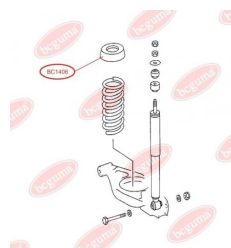

APPLICABILITY:

MERCEDES-BENZ