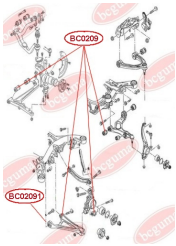

APPLICABILITY:

OPEL, SEAT, VAUXHALL, VW

BC0207

BC0208**ANTHER OF BALL JOINT**www.en.bcguma.ua/auto/BC0208

| | |
|---------------------------------------|---|
| Part Number: | BC0208 |
| GTIN-13: | 4823101800241 |
| Number of other manufacturers (OEMs): | 251407187A; 251407187B; 251407187; 4708299; 4708300 |
| Weight, g: | 7 |
| Required amount: | 2 |
| Items in Package: | 1 |
| External diameter, mm: | 35.0 |
| Inner diameter, mm: | 17.0 |
| Thickness, mm: | 20.0 |
| Material: | Rubber MBS |
| That installation: | Front |
| Party settings: | Left / Right |

APPLICABILITY:

OPEL, SKODA, VAUXHALL, VW

CONTROL ARM-/TRAILING ARM BUSHwww.en.bcguma.ua/auto/BC0209

| | |
|---------------------------------------|---|
| Part Number: | BC0209 |
| GTIN-13: | 4823101800258 |
| Number of other manufacturers (OEMs): | 7D0407183C; 7D0407183; 7H0407183; 7L8407183; 7L0407183A; 7H0407152F; 7H0407152B; 7H0407151F; 7H0407151B |
| Weight, g: | 239 |
| Required amount: | 2 |
| Items in Package: | 1 |
| External diameter, mm: | 40.0 |
| Inner diameter, mm: | 14.0 |
| Thickness, mm: | 60.0 |
| Material: | Rubber / metal |
| That installation: | Front |
| Party settings: | Left / Right |

APPLICABILITY:

AUDI, VW

BC0209

BC02091**CONTROL ARM-/TRAILING ARM BUSH**www.en.bcguma.ua/auto/BC02091

| | |
|---------------------------------------|--|
| Part Number: | BC02091 |
| GTIN-13: | 4823101805666 |
| Number of other manufacturers (OEMs): | 95533101711; 95533101811; 7P0505312E; 7P0505311E; 7L0505311B; 7L0505312B |
| Weight, g: | 299 |
| Required amount: | 2 |
| Items in Package: | 1 |
| External diameter, mm: | 60.2 |
| Inner diameter, mm: | 14.2 |
| Thickness, mm: | 70.0 |
| Material: | Metal / Rubber |
| That installation: | Back |
| Party settings: | Left / Right |