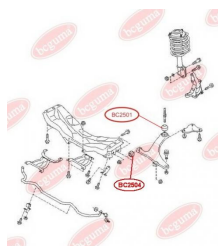

APPLICABILITY:

SUBARU

BC2504

BC2505

CONTROL ARM-/TRAILING ARM BUSH

www.en.bcguma.ua/auto/BC2505

| | |
|---------------------------------------|----------------|
| Part Number: | BC2505 |
| GTIN-13: | 4823101805703 |
| Number of other manufacturers (OEMs): | 20257XA000 |
| Weight, g: | 117 |
| Required amount: | 2 |
| Items in Package: | 1 |
| External diameter, mm: | 40.4 |
| Inner diameter, mm: | 12.2 |
| Thickness, mm: | 50.0 |
| Material: | Metal / Rubber |
| That installation: | Back |
| Party settings: | Left / Right |