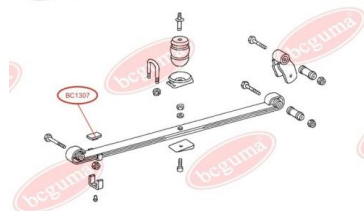

APPLICABILITY:

MERCEDES-BENZ

BC1308**BUSHING, LEAF SPRING**

www.en.bcguma.ua/auto/BC1308

| | |
|---------------------------------------|----------------|
| Part Number: | BC1308 |
| GTIN-13: | 4823101802368 |
| Number of other manufacturers (OEMs): | A6703200344 |
| Weight, g: | 374 |
| Required amount: | 2 |
| Items in Package: | 1 |
| External diameter, mm: | 58.0 |
| Inner diameter, mm: | 36.0 |
| Thickness, mm: | 86.5 |
| Material: | Rubber / metal |
| That installation: | Back |
| Party settings: | Behind |