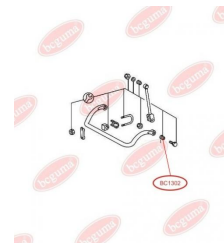

BC1301

BUSH, SPRING SHACKLE

www.en.bcguma.ua/auto/BC1301

Part Number:	BC1301
GTIN-13:	4823101802283
Number of other manufacturers (OEMs):	A0003210150; A0003210350; A0003210050
Weight, g:	148
Required amount:	4
Items in Package:	1
External diameter, mm:	38.0
Inner diameter, mm:	12.0
Thickness, mm:	70.0
Material:	Rubber / metal
That installation:	Front
Party settings:	-

APPLICABILITY:

MERCEDES-BENZ

ANTI-ROLL BAR BUSHING KIT

www.en.bcguma.ua/auto/BC1302

Part Number:	BC1302
GTIN-13:	4823101802290
Number of other manufacturers (OEMs):	5103955AA; 05103955AA; A6013210350; 2D0511413
Weight, g:	39
Required amount:	2
Items in Package:	1
External diameter, mm:	26.3
Inner diameter, mm:	12.1
Thickness, mm:	25.7
Material:	Rubber / metal
That installation:	Back
Party settings:	Left / Right

APPLICABILITY:

AUDI, DAF, MERCEDES-BENZ, VW

BC1302