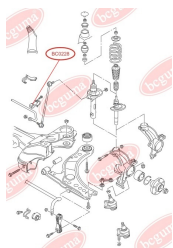

BC0228

STABILISER MOUNTING

www.en.bcguma.ua/auto/BC0228

Part Number:	BC0228
GTIN-13:	4823101800449
Number of other manufacturers (OEMs):	1J0411314P
Weight, g:	23
Required amount:	2
Items in Package:	1
External diameter, mm:	34.0
Inner diameter, mm:	20.0
Thickness, mm:	25.0
Material:	Rubber
That installation:	Front
Party settings:	Left / Right