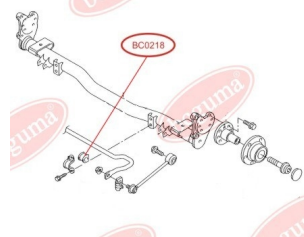

ANTI-ROLL BAR BUSHING KIT

www.en.bcguma.ua/auto/BC0218

Part Number:	BC0218
GTIN-13:	4823101800340
Number of other manufacturers (OEMs):	2K0511413A; 2K0511413C; 2K0511413D
Weight, g:	54
Required amount:	2
Items in Package:	1
External diameter, mm:	-
Inner diameter, mm:	19.0
Thickness, mm:	-
Material:	Rubber
That installation:	Back
Party settings:	Rear Axle Left / Right

BC0218