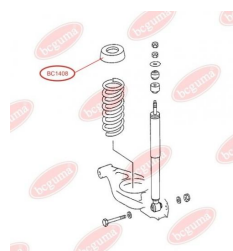

APPLICABILITY:

MERCEDES-BENZ