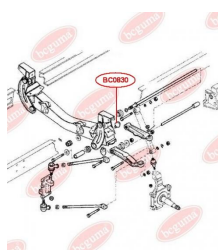

APPLICABILITY:

IVECO

BC0830

BC0831**CONTROL ARM-/TRAILING ARM BUSH**www.en.bcguma.ua/auto/BC0831

| | |
|---------------------------------------|----------------|
| Part Number: | BC0831 |
| GTIN-13: | 4823101805680 |
| Number of other manufacturers (OEMs): | 500350343 |
| Weight, g: | 282 |
| Required amount: | 4 |
| Items in Package: | 1 |
| External diameter, mm: | 65.5 |
| Inner diameter, mm: | 38.6 |
| Thickness, mm: | 34.0 |
| Material: | Metal / Rubber |
| That installation: | Front |
| Party settings: | Left / Right |