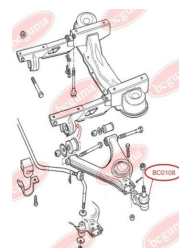

**APPLICABILITY:**

AUDI

BC0106

BC0107**ANTHER OF BALL JOINT**www.en.bcguma.ua/auto/BC0107

| | |
|---------------------------------------|------------------------|
| Part Number: | BC0107 |
| GTIN-13: | 4823101800081 |
| Number of other manufacturers (OEMs): | 4D0407509G; 4D0407509J |
| Weight, g: | 5 |
| Required amount: | 2 |
| Items in Package: | 1 |
| External diameter, mm: | 28.0 |
| Inner diameter, mm: | 14.0 |
| Thickness, mm: | 22.0 |
| Material: | Rubber MBS |
| That installation: | Front |
| Party settings: | Left / Right |

APPLICABILITY:

AUDI, SEAT, SKODA, VW

**ANTHER OF BALL JOINT**www.en.bcguma.ua/auto/BC0108

| | |
|---------------------------------------|----------------------|
| Part Number: | BC0108 |
| GTIN-13: | 4823101800098 |
| Number of other manufacturers (OEMs): | 86VB3395A2E; 6154161 |
| Weight, g: | 10 |
| Required amount: | 2 |
| Items in Package: | 1 |
| External diameter, mm: | 41.0 |
| Inner diameter, mm: | 16.0 |
| Thickness, mm: | 27.0 |
| Material: | Rubber MBS |
| That installation: | Front |
| Party settings: | Left / Right |

APPLICABILITY:

FORD

**BC0108**

BC0109**STABILISER MOUNTING**www.en.bcguma.ua/auto/BC0109

| | |
|---------------------------------------|---------------|
| Part Number: | BC0109 |
| GTIN-13: | 4823101800104 |
| Number of other manufacturers (OEMs): | 1J0411327 |
| Weight, g: | 20 |
| Required amount: | 2 |
| Items in Package: | 1 |
| External diameter, mm: | 35.0 |
| Inner diameter, mm: | 23.0 |
| Thickness, mm: | 24.0 |
| Material: | Rubber |
| That installation: | Front |
| Party settings: | Left / Right |