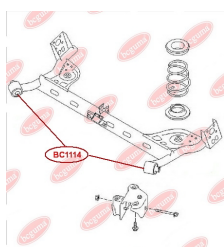

APPLICABILITY:

DACIA, RENAULT

BC1112

BC1114

HUB CARRIER BUSHING

www.en.bcguma.ua/auto/BC1114

| | |
|---------------------------------------|--|
| Part Number: | BC1114 |
| GTIN-13: | 4823101805031 |
| Number of other manufacturers (OEMs): | 6001549989; 8200287912; 6001549988; 55501BC64B; 55501EM10B; 555011HA2B; 555011FE0B; 55501EM30A; 555011FC0B; 550451HA0A; 55316AX600; 55501BC61A; 55501BC64A |
| Weight, g: | 347 |
| Required amount: | 2 |
| Items in Package: | 1 |
| External diameter, mm: | 67.0 |
| Inner diameter, mm: | 12.2 |
| Thickness, mm: | 90.0 |
| Material: | Polyamide / rubber |
| That installation: | Back |
| Party settings: | Left / Right |