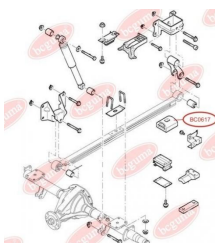

APPLICABILITY:

FORD

**BC0617**

BC0618**CONTROL ARM-/TRAILING ARM BUSH**www.en.bcguma.ua/auto/BC0618

| | |
|---------------------------------------|--|
| Part Number: | BC0618 |
| GTIN-13: | 4823101801149 |
| Number of other manufacturers (OEMs): | YC153069AG; YC153069AF; 4131788; 4041450 |
| Weight, g: | 131 |
| Required amount: | 2 |
| Items in Package: | 1 |
| External diameter, mm: | 37.0 |
| Inner diameter, mm: | 14.0 |
| Thickness, mm: | 67.0 |
| Material: | Rubber / metal |
| That installation: | Front |
| Party settings: | Left / Right |