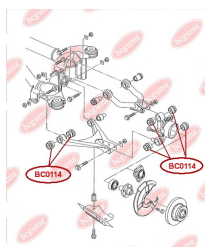

APPLICABILITY:

AUDI, SEAT, SKODA, VW

CONTROL ARM-/TRAILING ARM BUSH

www.en.bcguma.ua/auto/BC0114

| | |
|---------------------------------------|----------------|
| Part Number: | BC0114 |
| GTIN-13: | 4823101800159 |
| Number of other manufacturers (OEMs): | 8E0505172A |
| Weight, g: | 147 |
| Required amount: | 12 |
| Items in Package: | 1 |
| External diameter, mm: | 36.0 |
| Inner diameter, mm: | 12.0 |
| Thickness, mm: | 30.0 |
| Material: | Rubber / metal |
| That installation: | Back |
| Party settings: | Left / Right |

APPLICABILITY:

AUDI, VW

BC0114

BC0115**CONTROL ARM-/TRAILING ARM BUSH**www.en.bcguma.ua/auto/BC0115

| | |
|---------------------------------------|--|
| Part Number: | BC0115 |
| GTIN-13: | 4823101800166 |
| Number of other manufacturers (OEMs): | 1K0505541B; 1K0505541C; 1K0505541D; 5Q0505541A |
| Weight, g: | 178 |
| Required amount: | 2 |
| Items in Package: | 1 |
| External diameter, mm: | 61.0 |
| Inner diameter, mm: | 12.0 |
| Thickness, mm: | 64.0 |
| Material: | Rubber / metal |
| That installation: | Back |
| Party settings: | Left / Right |