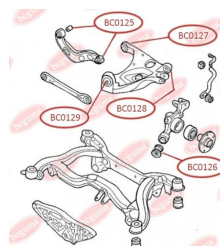

BC0125**APPLICABILITY:**

AUDI, SEAT

BC0126**CONTROL ARM-/TRAILING ARM BUSH**www.en.bcguma.ua/auto/BC0126

| | |
|---------------------------------------|---|
| Part Number: | BC0126 |
| GTIN-13: | 4823101806137 |
| Number of other manufacturers (OEMs): | 8E0505311T; 8E0505312T; 8E0505311S; 8E0505312S; 8E0505203C; 8E0505203D; 8E0505311AC; 8E0505312AC |
| Weight, g: | 250 |
| Required amount: | 2 |
| Items in Package: | 1 |
| External diameter, mm: | 43.8 |
| Inner diameter, mm: | 12.2 |
| Thickness, mm: | 60.0 |
| Material: | Rubber / metal |
| That installation: | Back |
| Party settings: | Left / Right |

APPLICABILITY:

AUDI, SEAT

CONTROL ARM-/TRAILING ARM BUSHwww.en.bcguma.ua/auto/BC0127

| | |
|---------------------------------------|---|
| Part Number: | BC0127 |
| GTIN-13: | 4823101806526 |
| Number of other manufacturers (OEMs): | 8E0505171J; 8E0505311T; 8E0505311S; 8E0505312S; 8E0505311AC; 8E0505312AC; 8E0505312T |
| Weight, g: | 236 |
| Required amount: | 2 |
| Items in Package: | 1 |
| External diameter, mm: | 47.0 |
| Inner diameter, mm: | 12.0 |
| Thickness, mm: | 50.0 |
| Material: | Rubber / metal |
| That installation: | Back |
| Party settings: | Left / Right |

APPLICABILITY:

AUDI

BC0127

BC0129**CONTROL ARM-/TRAILING ARM BUSH**www.en.bcguma.ua/auto/BC0129

| | |
|---------------------------------------|---|
| Part Number: | BC0129 |
| GTIN-13: | 4823101806236 |
| Number of other manufacturers (OEMs): | 8E0505185N; 8E0505312S; 8E0505311S; 8E0505311T; 8E0505312T; 8E0505311AC; 8E0505312AC |
| Weight, g: | 219 |
| Required amount: | 4 |
| Items in Package: | 1 |
| External diameter, mm: | 46.6 |
| Inner diameter, mm: | 12.2 |
| Thickness, mm: | 40.0 |
| Material: | Rubber / metal |
| That installation: | Back |
| Party settings: | Left / Right |