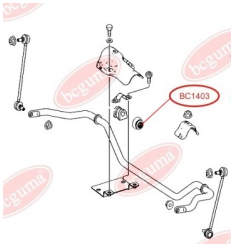

BC1403

ANTHER OF STABILIZER MOUNTING

www.en.bcguma.ua/auto/BC1403

Part Number:	BC1403
GTIN-13:	4823101804331
Number of other manufacturers (OEMs):	A6393230292
Weight, g:	6
Required amount:	4
Items in Package:	1
External diameter, mm:	22.0
Inner diameter, mm:	43.0
Thickness, mm:	27.0
Material:	Rubber
That installation:	Front
Party settings:	Left / Right

APPLICABILITY:

MERCEDES-BENZ

SHOCK ABSORBER BUSH

www.en.bcguma.ua/auto/BC1404

Part Number:	BC1404
GTIN-13:	4823101803181
Number of other manufacturers (OEMs):	A1243201031; A2013260800; A2013261000; A2013261500; A2013261600; A1243202031; A1243200931; A1243200531; A1243200431; A1243200231; A1243200031; A2013261900
Weight, g:	56
Required amount:	2
Items in Package:	1
External diameter, mm:	16.0
Inner diameter, mm:	10.0
Thickness, mm:	40.0
Material:	Rubber / metal
That installation:	Back
Party settings:	Left / Right

APPLICABILITY:

MERCEDES-BENZ

BC1404