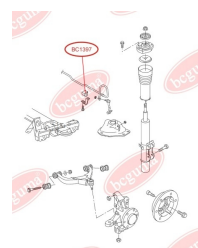

APPLICABILITY:

MERCEDES-BENZ, VW