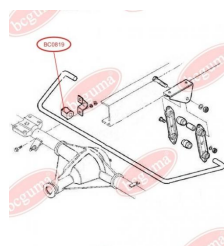

BC0818

STABILISER MOUNTING

www.en.bcguma.ua/auto/BC0818

Part Number:	BC0818
GTIN-13:	4823101801453
Number of other manufacturers (OEMs):	93803961
Weight, g:	42
Required amount:	-
Items in Package:	1
External diameter, mm:	34.0
Inner diameter, mm:	16.0
Thickness, mm:	40.0
Material:	Rubber
That installation:	Back
Party settings:	Left / Right

APPLICABILITY:

IVECO

STABILISER MOUNTING

www.en.bcguma.ua/auto/BC0819

Part Number:	BC0819
GTIN-13:	4823101801460
Number of other manufacturers (OEMs):	8581021
Weight, g:	39
Required amount:	-
Items in Package:	1
External diameter, mm:	34.0
Inner diameter, mm:	18.0
Thickness, mm:	40.0
Material:	Rubber
That installation:	Back
Party settings:	Left / Right

APPLICABILITY:

IVECO

BC0819