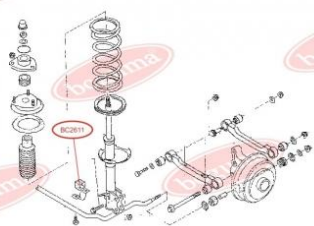

BC2611

ANTI-ROLL BAR BUSHING KIT

www.en.bcguma.ua/auto/BC2611

Part Number:	BC2611
GTIN-13:	4823101804300
Number of other manufacturers (OEMs):	5514950A00
Weight, g:	84
Required amount:	2
Items in Package:	1
External diameter, mm:	47.0
Inner diameter, mm:	23.0
Thickness, mm:	40.0
Material:	Rubber
That installation:	Back
Party settings:	Left / Right

APPLICABILITY:

NISSAN

BC2613

ANTI-ROLL BAR BUSHING KIT

www.en.bcguma.ua/auto/BC2613

Part Number:	BC2613
GTIN-13:	4823101804317
Number of other manufacturers (OEMs):	5624360Y10
Weight, g:	30
Required amount:	2
Items in Package:	1
External diameter, mm:	21.5
Inner diameter, mm:	10.0
Thickness, mm:	31.0
Material:	Rubber
That installation:	Back
Party settings:	Left / Right