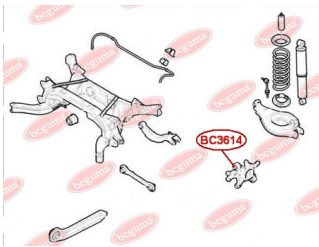

BC3614

CONTROL ARM-/TRAILING ARM BUSH

www.en.bcguma.ua/auto/BC3614

Part Number:	BC3614
GTIN-13:	4823101805581
Number of other manufacturers (OEMs):	96626433; 96626434; 4804655
Weight, g:	213
Required amount:	2
Items in Package:	1
External diameter, mm:	37.0
Inner diameter, mm:	14.3
Thickness, mm:	55.0
Material:	Metal / Rubber
That installation:	Back
Party settings:	Left / Right

APPLICABILITY:

CHEVROLET, OPEL

ANTI-ROLL BAR BUSHING KIT

www.en.bcguma.ua/auto/BC3700

Part Number:	BC3700
GTIN-13:	4823101804782
Number of other manufacturers (OEMs):	4471209000; 4471209010
Weight, g:	85
Required amount:	2
Items in Package:	1
External diameter, mm:	42.0
Inner diameter, mm:	31.0
Thickness, mm:	60.0
Material:	Rubber
That installation:	Front
Party settings:	Left / Right

APPLICABILITY:

SSANGYONG

BC3700