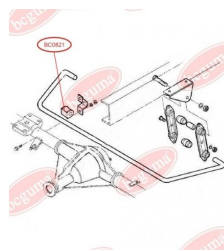

BC0820

STABILISER MOUNTING

www.en.bcguma.ua/auto/BC0820

Part Number:	BC0820
GTIN-13:	4823101801477
Number of other manufacturers (OEMs):	93802629
Weight, g:	36
Required amount:	-
Items in Package:	1
External diameter, mm:	34.0
Inner diameter, mm:	20.0
Thickness, mm:	40.0
Material:	Rubber
That installation:	Back
Party settings:	Left / Right

APPLICABILITY:

IVECO

STABILISER MOUNTING

www.en.bcguma.ua/auto/BC0821

Part Number:	BC0821
GTIN-13:	4823101801484
Number of other manufacturers (OEMs):	93801556
Weight, g:	33
Required amount:	-
Items in Package:	1
External diameter, mm:	34.0
Inner diameter, mm:	22.0
Thickness, mm:	40.0
Material:	Rubber
That installation:	Back
Party settings:	Left / Right

APPLICABILITY:

IVECO

BC0821