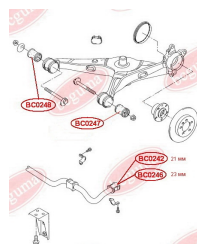

ANTI-ROLL BAR BUSHING KIT

www.en.bcguma.ua/auto/BC0242

Part Number:	BC0242
GTIN-13:	4823101805307
Number of other manufacturers (OEMs):	7H0511414
Weight, g:	46
Required amount:	2
Items in Package:	1
External diameter, mm:	38.0
Inner diameter, mm:	21.0
Thickness, mm:	44.0
Material:	Rubber
That installation:	Back
Party settings:	Left / Right