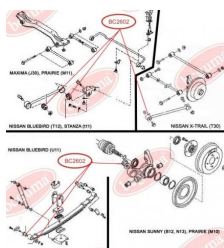

BC2602

CONTROL ARM-/TRAILING ARM BUSH

www.en.bcguma.ua/auto/BC2602

Part Number:	BC2602
GTIN-13:	4823101804249
Number of other manufacturers (OEMs):	5511163J10; 5511156J00; 5511090J10; 5511063J10; 55045D0101; 551108H505; 5511056J00; 5511190J10
Weight, g:	120
Required amount:	2
Items in Package:	1
External diameter, mm:	50.0
Inner diameter, mm:	12.0
Thickness, mm:	56.0
Material:	Rubber / metal
That installation:	Back
Party settings:	Left / Right

APPLICABILITY:

INFINITI, NISSAN, RENAULT TRUCKS

BC2603

ANTI-ROLL BAR BUSHING KIT

www.en.bcguma.ua/auto/BC2603

Part Number:	BC2603
GTIN-13:	4823101804256
Number of other manufacturers (OEMs):	5624301E01
Weight, g:	155
Required amount:	2
Items in Package:	1
External diameter, mm:	51.0
Inner diameter, mm:	12.0
Thickness, mm:	60.0
Material:	Rubber / metal
That installation:	Back
Party settings:	Left / Right

APPLICABILITY:

NISSAN