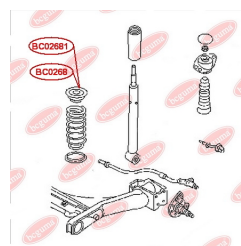

APPLICABILITY:

AUDI, SEAT, SKODA, VW

BC02681

BC0269**TOP STRUT MOUNTING**www.en.bcguma.ua/auto/BC0269

| | |
|---------------------------------------|----------------|
| Part Number: | BC0269 |
| GTIN-13: | 4823101806533 |
| Number of other manufacturers (OEMs): | 7E0412331 |
| Weight, g: | 555 |
| Required amount: | 2 |
| Items in Package: | 1 |
| External diameter, mm: | 150.0 |
| Inner diameter, mm: | 14.0 |
| Thickness, mm: | 50.0 |
| Material: | Rubber / metal |
| That installation: | Front |
| Party settings: | Left / Right |