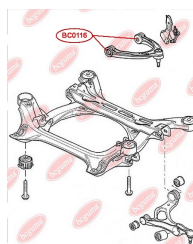

CONTROL ARM-/TRAILING ARM BUSH

www.en.bcguma.ua/auto/BC0116

Part Number:	BC0116
GTIN-13:	4823101805161
Number of other manufacturers (OEMs):	7L0407077; 95534102700; 95534102701; 95534102702
Weight, g:	160
Required amount:	4
Items in Package:	1
External diameter, mm:	40.5
Inner diameter, mm:	10.0
Thickness, mm:	43.0
Material:	Metal / Rubber
That installation:	Front
Party settings:	Left / Right