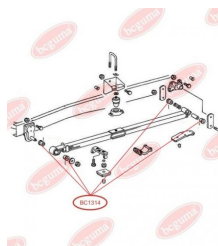

APPLICABILITY:

MERCEDES-BENZ

**BC1314**

BC1315**ANTI-ROLL BAR BUSHING KIT**www.en.bcguma.ua/auto/BC1315

| | |
|---------------------------------------|----------------|
| Part Number: | BC1315 |
| GTIN-13: | 4823101802429 |
| Number of other manufacturers (OEMs): | A6673200073 |
| Weight, g: | 74 |
| Required amount: | 2 |
| Items in Package: | 1 |
| External diameter, mm: | 32.5 |
| Inner diameter, mm: | 12.0 |
| Thickness, mm: | 36.0 |
| Material: | Rubber / metal |
| That installation: | Back |
| Party settings: | Left / Right |