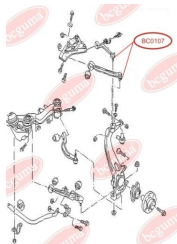

**APPLICABILITY:**

AUDI

BEARING RING, UPPER BUSHINGwww.en.bcguma.ua/auto/BC0106

| | |
|---------------------------------------|---------------|
| Part Number: | BC0106 |
| GTIN-13: | 4823101800074 |
| Number of other manufacturers (OEMs): | 811512335A |
| Weight, g: | 33 |
| Required amount: | 2 |
| Items in Package: | 1 |
| External diameter, mm: | 48.0 |
| Inner diameter, mm: | 10.0 |
| Thickness, mm: | 21.0 |
| Material: | Rubber |
| That installation: | Back |
| Party settings: | Left / Right |

**APPLICABILITY:**

AUDI

BC0106

BC0107**ANTHER OF BALL JOINT**www.en.bcguma.ua/auto/BC0107

| | |
|---------------------------------------|------------------------|
| Part Number: | BC0107 |
| GTIN-13: | 4823101800081 |
| Number of other manufacturers (OEMs): | 4D0407509G; 4D0407509J |
| Weight, g: | 5 |
| Required amount: | 2 |
| Items in Package: | 1 |
| External diameter, mm: | 28.0 |
| Inner diameter, mm: | 14.0 |
| Thickness, mm: | 22.0 |
| Material: | Rubber MBS |
| That installation: | Front |
| Party settings: | Left / Right |

APPLICABILITY:

AUDI, SEAT, SKODA, VW

**ANTHER OF BALL JOINT**www.en.bcguma.ua/auto/BC0108

| | |
|---------------------------------------|----------------------|
| Part Number: | BC0108 |
| GTIN-13: | 4823101800098 |
| Number of other manufacturers (OEMs): | 86VB3395A2E; 6154161 |
| Weight, g: | 10 |
| Required amount: | 2 |
| Items in Package: | 1 |
| External diameter, mm: | 41.0 |
| Inner diameter, mm: | 16.0 |
| Thickness, mm: | 27.0 |
| Material: | Rubber MBS |
| That installation: | Front |
| Party settings: | Left / Right |