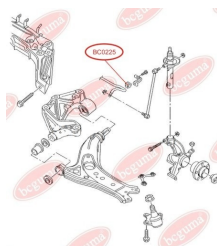

APPLICABILITY:

AUDI, SEAT, SKODA, VW

BC0225