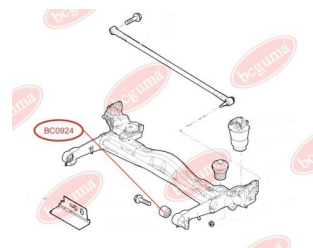

APPLICABILITY:

CITROËN, FIAT, PEUGEOT

BC0924

BC0925**ANTI-ROLL BAR BUSHING KIT**www.en.bcguma.ua/auto/BC0925

| | |
|---------------------------------------|----------------------------|
| Part Number: | BC0925 |
| GTIN-13: | 4823101801835 |
| Number of other manufacturers (OEMs): | 51785488; 51785488; 5094E5 |
| Weight, g: | 68 |
| Required amount: | 2 |
| Items in Package: | 1 |
| External diameter, mm: | - |
| Inner diameter, mm: | 20.0 |
| Thickness, mm: | 46.0 |
| Material: | Rubber |
| That installation: | Front |
| Party settings: | Left / Right |