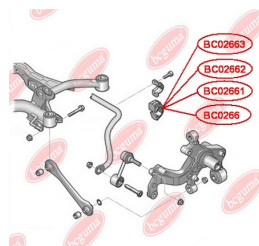

APPLICABILITY:

AUDI, HONDA, SEAT, SKODA, VW

ANTI-ROLL BAR BUSHING KITwww.en.bcguma.ua/auto/BC02662

| | |
|---------------------------------------|----------------|
| Part Number: | BC02662 |
| GTIN-13: | 4823101806151 |
| Number of other manufacturers (OEMs): | 1K0511327AR |
| Weight, g: | 64 |
| Required amount: | 2 |
| Items in Package: | 1 |
| External diameter, mm: | 46.0 |
| Inner diameter, mm: | 18.3 |
| Thickness, mm: | 40.0 |
| Material: | Rubber / metal |
| That installation: | Back |
| Party settings: | Left / Right |

APPLICABILITY:

AUDI, HONDA, SEAT, SKODA, VW

BC02662

BC02663**ANTI-ROLL BAR BUSHING KIT**www.en.bcguma.ua/auto/BC02663

| | |
|---------------------------------------|----------------|
| Part Number: | BC02663 |
| GTIN-13: | 4823101806168 |
| Number of other manufacturers (OEMs): | 1K0511327AS |
| Weight, g: | 64 |
| Required amount: | 2 |
| Items in Package: | 1 |
| External diameter, mm: | 46.0 |
| Inner diameter, mm: | 19.0 |
| Thickness, mm: | 40.0 |
| Material: | Rubber / metal |
| That installation: | Back |
| Party settings: | Left / Right |