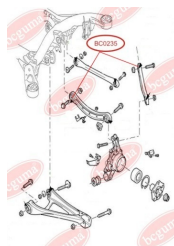

APPLICABILITY:

AUDI, PORSCHE, VW