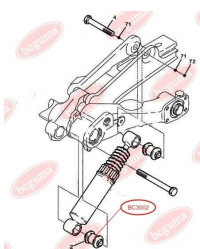

APPLICABILITY:

CITROËN, PEUGEOT

BC3003**BUSHING, SHOCK ABSORBER**www.en.bcguma.ua/auto/BC3003

| | |
|---------------------------------------|----------------|
| Part Number: | BC3003 |
| GTIN-13: | 4823101804447 |
| Number of other manufacturers (OEMs): | 517111 |
| Weight, g: | 82 |
| Required amount: | 2 |
| Items in Package: | 1 |
| External diameter, mm: | 34.5 |
| Inner diameter, mm: | 16.0 |
| Thickness, mm: | 45.0 |
| Material: | Rubber / metal |
| That installation: | Back |
| Party settings: | Left / Right |