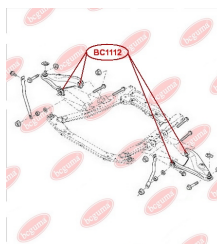

APPLICABILITY:

DACIA, RENAULT

BC1112

BC1114

HUB CARRIER BUSHING

www.en.bcguma.ua/auto/BC1114

| | |
|---------------------------------------|--|
| Part Number: | BC1114 |
| GTIN-13: | 4823101805031 |
| Number of other manufacturers (OEMs): | 6001549989; 8200287912; 6001549988; 55501BC64B; 55501EM10B; 555011HA2B; 555011FE0B; 55501EM30A; 555011FC0B; 550451HA0A; 55316AX600; 55501BC61A; 55501BC64A |
| Weight, g: | 347 |
| Required amount: | 2 |
| Items in Package: | 1 |
| External diameter, mm: | 67.0 |
| Inner diameter, mm: | 12.2 |
| Thickness, mm: | 90.0 |
| Material: | Polyamide / rubber |
| That installation: | Back |
| Party settings: | Left / Right |