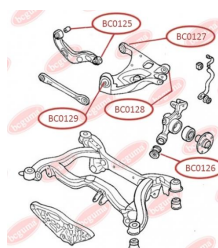

APPLICABILITY:

AUDI, SAAB, SEAT, SKODA, VW

BC0120

BC0123**CONTROL ARM-/TRAILING ARM BUSH**www.en.bcguma.ua/auto/BC0123

| | |
|---------------------------------------|------------------------------------|
| Part Number: | BC0123 |
| GTIN-13: | 4823101805772 |
| Number of other manufacturers (OEMs): | 8E0407181B; 8E0407181C; 8E0407181D |
| Weight, g: | 182 |
| Required amount: | 2 |
| Items in Package: | 1 |
| External diameter, mm: | 40.5 |
| Inner diameter, mm: | 12.2 |
| Thickness, mm: | 37.0 |
| Material: | Metal / Rubber |
| That installation: | Front |
| Party settings: | Left / Right |

**APPLICABILITY:**

AUDI, SEAT, SKODA, VW

CONTROL ARM-/TRAILING ARM BUSHwww.en.bcguma.ua/auto/BC0125

| | |
|---------------------------------------|------------------------------------|
| Part Number: | BC0125 |
| GTIN-13: | 4823101805871 |
| Number of other manufacturers (OEMs): | 8E0501541S; 8E0501541Q; 8E0501541J |
| Weight, g: | 191 |
| Required amount: | 4 |
| Items in Package: | 1 |
| External diameter, mm: | 36.4 |
| Inner diameter, mm: | 12.2 |
| Thickness, mm: | 46.5 |
| Material: | Metal / Rubber |
| That installation: | Back |
| Party settings: | Left / Right |

BC0125**APPLICABILITY:**

AUDI, SEAT

BC0126**CONTROL ARM-/TRAILING ARM BUSH**www.en.bcguma.ua/auto/BC0126

| | |
|---------------------------------------|---|
| Part Number: | BC0126 |
| GTIN-13: | 4823101806137 |
| Number of other manufacturers (OEMs): | 8E0505311T; 8E0505312T; 8E0505311S; 8E0505312S; 8E0505203C; 8E0505203D; 8E0505311AC; 8E0505312AC |
| Weight, g: | 250 |
| Required amount: | 2 |
| Items in Package: | 1 |
| External diameter, mm: | 43.8 |
| Inner diameter, mm: | 12.2 |
| Thickness, mm: | 60.0 |
| Material: | Rubber / metal |
| That installation: | Back |
| Party settings: | Left / Right |