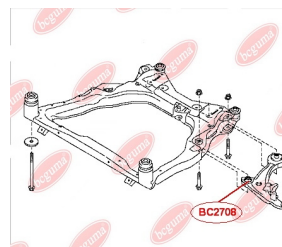

APPLICABILITY:

NISSAN, RENAULT

BC2708

CONTROL ARM-/TRAILING ARM BUSH

www.en.bcguma.ua/auto/BC2708

| | |
|---------------------------------------|--|
| Part Number: | BC2708 |
| GTIN-13: | 4823101805611 |
| Number of other manufacturers (OEMs): | 54500JN00A; 54500JN00B; 54501JN00A; 54501JN00B |
| Weight, g: | 267 |
| Required amount: | 2 |
| Items in Package: | 1 |
| External diameter, mm: | 50.5 |
| Inner diameter, mm: | 14.2 |
| Thickness, mm: | 49.0 |
| Material: | Metal / Rubber |
| That installation: | Front |
| Party settings: | Left / Right |