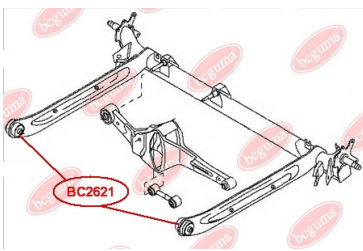

APPLICABILITY:

NISSAN

BC2620

BC2621

HUB CARRIER BUSHING

www.en.bcguma.ua/auto/BC2621

| | |
|---------------------------------------|------------------------------------|
| Part Number: | BC2621 |
| GTIN-13: | 4823101805345 |
| Number of other manufacturers (OEMs): | 5504531U00; 550450M000; 550452J000 |
| Weight, g: | 295 |
| Required amount: | 2 |
| Items in Package: | 1 |
| External diameter, mm: | 60.2 |
| Inner diameter, mm: | 12.2 |
| Thickness, mm: | 60.0 |
| Material: | Metal / Rubber |
| That installation: | Back |
| Party settings: | Left / Right |