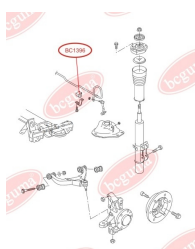

BC1396

ANTI-ROLL BAR BUSHING KIT

www.en.bcguma.ua/auto/BC1396

Part Number:	BC1396
GTIN-13:	4823101803105
Number of other manufacturers (OEMs):	A9063231685; A9063233685; A9063233785; 2E0407473E; 2E0411041F
Weight, g:	84
Required amount:	2
Items in Package:	1
External diameter, mm:	-
Inner diameter, mm:	23.0
Thickness, mm:	45.0
Material:	Rubber
That installation:	Front
Party settings:	Left / Right

APPLICABILITY:

MERCEDES-BENZ, VW