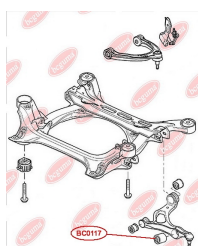

APPLICABILITY:

AUDI, VW

BC0114

BC0115**CONTROL ARM-/TRAILING ARM BUSH**www.en.bcguma.ua/auto/BC0115

| | |
|---------------------------------------|--|
| Part Number: | BC0115 |
| GTIN-13: | 4823101800166 |
| Number of other manufacturers (OEMs): | 1K0505541B; 1K0505541C; 1K0505541D; 5Q0505541A |
| Weight, g: | 178 |
| Required amount: | 2 |
| Items in Package: | 1 |
| External diameter, mm: | 61.0 |
| Inner diameter, mm: | 12.0 |
| Thickness, mm: | 64.0 |
| Material: | Rubber / metal |
| That installation: | Back |
| Party settings: | Left / Right |

APPLICABILITY:

AUDI, SEAT, SKODA, VW

BC0116**CONTROL ARM-/TRAILING ARM BUSH**www.en.bcguma.ua/auto/BC0116

| | |
|---------------------------------------|--|
| Part Number: | BC0116 |
| GTIN-13: | 4823101805161 |
| Number of other manufacturers (OEMs): | 7L0407077; 95534102700; 95534102701; 95534102702 |
| Weight, g: | 160 |
| Required amount: | 4 |
| Items in Package: | 1 |
| External diameter, mm: | 40.5 |
| Inner diameter, mm: | 10.0 |
| Thickness, mm: | 43.0 |
| Material: | Metal / Rubber |
| That installation: | Front |
| Party settings: | Left / Right |

**APPLICABILITY:**

AUDI, PORSCHE, VW

BC0117

CONTROL ARM-/TRAILING ARM BUSH

www.en.bcguma.ua/auto/BC0117

| | |
|---------------------------------------|-------------------------|
| Part Number: | BC0117 |
| GTIN-13: | 4823101805642 |
| Number of other manufacturers (OEMs): | 7L0412333A; 95534324301 |
| Weight, g: | 312 |
| Required amount: | 2 |
| Items in Package: | 1 |
| External diameter, mm: | 46.5 |
| Inner diameter, mm: | 14.2 |
| Thickness, mm: | 74.0 |
| Material: | Metal / Rubber |
| That installation: | Front |
| Party settings: | Left / Right |