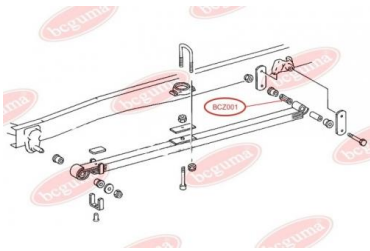

**BC9001**

BCZ001

LEAF SPRING EYE SHACKLE SPACER

www.en.bcguma.ua/auto/BCZ001

| | |
|---------------------------------------|--------------------|
| Part Number: | BCZ001 |
| GTIN-13: | 4823101804881 |
| Number of other manufacturers (OEMs): | A6673250053 |
| Weight, g: | 8 |
| Required amount: | 2 |
| Items in Package: | 1 |
| External diameter, mm: | 21.0 |
| Inner diameter, mm: | 12.0 |
| Thickness, mm: | 81.0 |
| Material: | Polymeric material |
| That installation: | Back |
| Party settings: | Left / Right |