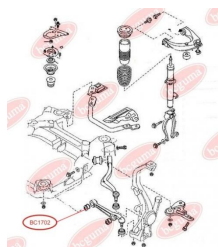

APPLICABILITY:

MAZDA, VW