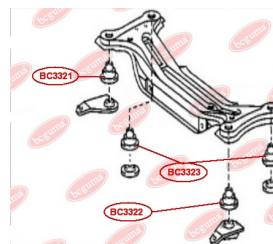

APPLICABILITY:

LEXUS, TOYOTA

BC3321