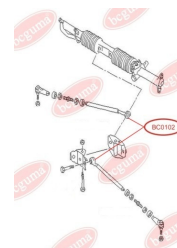

UKRAINIAN

CAR-PARTS

MANUFACTURER

WWW.BCGUMA.UA

CONTROL ARM-/TRAILING ARM BUSHwww.en.bcguma.ua/auto/BC0101

Part Number:	BC0101
GTIN-13:	4823101800029
Number of other manufacturers (OEMs):	4A0407181A
Weight, g:	97
Required amount:	4
Items in Package:	1
External diameter, mm:	54.0
Inner diameter, mm:	16.0
Thickness, mm:	24.0
Material:	Rubber / metal
That installation:	Front
Party settings:	Left / Right

**APPLICABILITY:**

AUDI

ROD ASSEMBLY BUSHwww.en.bcguma.ua/auto/BC0102

Part Number:	BC0102
GTIN-13:	4823101800036
Number of other manufacturers (OEMs):	4A0419802A; 4A0419801A
Weight, g:	52
Required amount:	2
Items in Package:	1
External diameter, mm:	29.0
Inner diameter, mm:	12.0
Thickness, mm:	28.0
Material:	Rubber / metal
That installation:	Front
Party settings:	Left / Right

APPLICABILITY:

AUDI

BC0103**ROD ASSEMBLY BUSH**

www.en.bcguma.ua/auto/BC0103

Part Number:	BC0103
GTIN-13:	4823101800043
Number of other manufacturers (OEMs):	811419801C; 893419802; 811419801E
Weight, g:	30
Required amount:	2
Items in Package:	1
External diameter, mm:	24.5
Inner diameter, mm:	10.0
Thickness, mm:	26.0
Material:	Rubber / metal
That installation:	Front
Party settings:	Left / Right