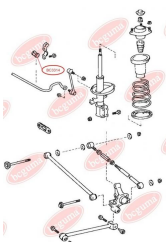

BC3314

ANTI-ROLL BAR BUSHING KIT

www.en.bcguma.ua/auto/BC3314

Part Number:	BC3314
GTIN-13:	4823101804935
Number of other manufacturers (OEMs):	4881833020; 4881833021
Weight, g:	49
Required amount:	2
Items in Package:	1
External diameter, mm:	30.0
Inner diameter, mm:	15.0
Thickness, mm:	36.0
Material:	Rubber
That installation:	Back
Party settings:	Left / Right