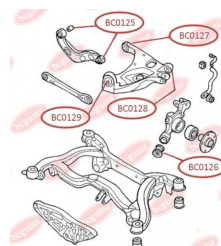

APPLICABILITY:

AUDI, SEAT

BC0125

BC0126**CONTROL ARM-/TRAILING ARM BUSH**

www.en.bcguma.ua/auto/BC0126

Part Number:	BC0126
GTIN-13:	4823101806137
Number of other manufacturers (OEMs):	8E0505311T; 8E0505312T; 8E0505311S; 8E0505312S; 8E0505203C; 8E0505203D; 8E0505311AC; 8E0505312AC
Weight, g:	250
Required amount:	2
Items in Package:	1
External diameter, mm:	43.8
Inner diameter, mm:	12.2
Thickness, mm:	60.0
Material:	Rubber / metal
That installation:	Back
Party settings:	Left / Right

APPLICABILITY:

AUDI, SEAT

CONTROL ARM-/TRAILING ARM BUSH

www.en.bcguma.ua/auto/BC0127

Part Number:	BC0127
GTIN-13:	4823101806526
Number of other manufacturers (OEMs):	8E0505171J; 8E0505311T; 8E0505311S; 8E0505312S; 8E0505311AC; 8E0505312AC; 8E0505312T
Weight, g:	236
Required amount:	2
Items in Package:	1
External diameter, mm:	47.0
Inner diameter, mm:	12.0
Thickness, mm:	50.0
Material:	Rubber / metal
That installation:	Back
Party settings:	Left / Right

APPLICABILITY:

AUDI

BC0127

BC0129**CONTROL ARM-/TRAILING ARM BUSH**www.en.bcguma.ua/auto/BC0129

Part Number:	BC0129
GTIN-13:	4823101806236
Number of other manufacturers (OEMs):	8E0505185N; 8E0505312S; 8E0505311S; 8E0505311T; 8E0505312T; 8E0505311AC; 8E0505312AC
Weight, g:	219
Required amount:	4
Items in Package:	1
External diameter, mm:	46.6
Inner diameter, mm:	12.2
Thickness, mm:	40.0
Material:	Rubber / metal
That installation:	Back
Party settings:	Left / Right

APPLICABILITY:

AUDI, SEAT

ANTHER OF BALL JOINTwww.en.bcguma.ua/auto/BC0131

Part Number:	BC0131
GTIN-13:	4823101805949
Number of other manufacturers (OEMs):	357407365
Weight, g:	9
Required amount:	2
Items in Package:	1
External diameter, mm:	35.0
Inner diameter, mm:	16.0
Thickness, mm:	25.0
Material:	Rubber
That installation:	Front
Party settings:	Left / Right