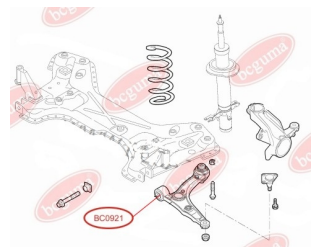

BC0921

APPLICABILITY:

CITROËN, FIAT, PEUGEOT, RENAULT