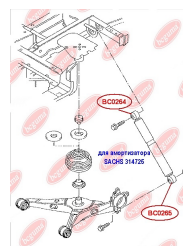

APPLICABILITY:

VW