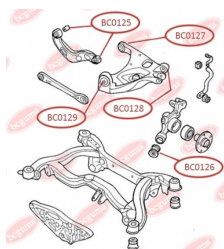

**APPLICABILITY:**

AUDI, SEAT, SKODA, VW

CONTROL ARM-/TRAILING ARM BUSHwww.en.bcguma.ua/auto/BC0125

Part Number:	BC0125
GTIN-13:	4823101805871
Number of other manufacturers (OEMs):	8E0501541S; 8E0501541Q; 8E0501541J
Weight, g:	191
Required amount:	4
Items in Package:	1
External diameter, mm:	36.4
Inner diameter, mm:	12.2
Thickness, mm:	46.5
Material:	Metal / Rubber
That installation:	Back
Party settings:	Left / Right

APPLICABILITY:

AUDI, SEAT

BC0125

BC0126**CONTROL ARM-/TRAILING ARM BUSH**

www.en.bcguma.ua/auto/BC0126

Part Number:	BC0126
GTIN-13:	4823101806137
Number of other manufacturers (OEMs):	8E0505311T; 8E0505312T; 8E0505311S; 8E0505312S; 8E0505203C; 8E0505203D; 8E0505311AC; 8E0505312AC
Weight, g:	250
Required amount:	2
Items in Package:	1
External diameter, mm:	43.8
Inner diameter, mm:	12.2
Thickness, mm:	60.0
Material:	Rubber / metal
That installation:	Back
Party settings:	Left / Right

APPLICABILITY:

AUDI, SEAT

CONTROL ARM-/TRAILING ARM BUSH

www.en.bcguma.ua/auto/BC0127

Part Number:	BC0127
GTIN-13:	4823101806526
Number of other manufacturers (OEMs):	8E0505171J; 8E0505311T; 8E0505311S; 8E0505312S; 8E0505311AC; 8E0505312AC; 8E0505312T
Weight, g:	236
Required amount:	2
Items in Package:	1
External diameter, mm:	47.0
Inner diameter, mm:	12.0
Thickness, mm:	50.0
Material:	Rubber / metal
That installation:	Back
Party settings:	Left / Right

APPLICABILITY:

AUDI

BC0127

BC0129**CONTROL ARM-/TRAILING ARM BUSH**www.en.bcguma.ua/auto/BC0129

Part Number:	BC0129
GTIN-13:	4823101806236
Number of other manufacturers (OEMs):	8E0505185N; 8E0505312S; 8E0505311S; 8E0505311T; 8E0505312T; 8E0505311AC; 8E0505312AC
Weight, g:	219
Required amount:	4
Items in Package:	1
External diameter, mm:	46.6
Inner diameter, mm:	12.2
Thickness, mm:	40.0
Material:	Rubber / metal
That installation:	Back
Party settings:	Left / Right