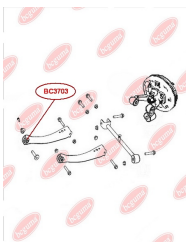

BC3703

CONTROL ARM-/TRAILING ARM BUSH

www.en.bcguma.ua/auto/BC3703

Part Number:	BC3703
GTIN-13:	4823101804812
Number of other manufacturers (OEMs):	2911040001
Weight, g:	92
Required amount:	2
Items in Package:	1
External diameter, mm:	33.0
Inner diameter, mm:	15.0
Thickness, mm:	40.0
Material:	Rubber / metal
That installation:	Front
Party settings:	Left / Right

APPLICABILITY:

GEELY

BC3704

CONTROL ARM-/TRAILING ARM BUSH

www.en.bcguma.ua/auto/BC3704

Part Number:	BC3704
GTIN-13:	4823101804829
Number of other manufacturers (OEMs):	2911020001
Weight, g:	58
Required amount:	6
Items in Package:	1
External diameter, mm:	31.0
Inner diameter, mm:	12.0
Thickness, mm:	40.0
Material:	Rubber / metal
That installation:	Front
Party settings:	Left / Right

APPLICABILITY:

GEELY