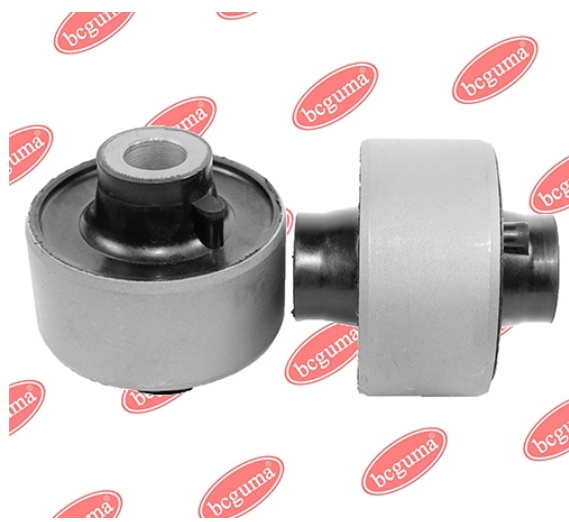

BC3705

CONTROL ARM-/TRAILING ARM BUSH

www.en.bcguma.ua/auto/BC3705

Part Number:	BC3705
GTIN-13:	4823101805291
Number of other manufacturers (OEMs):	T112909080
Weight, g:	288
Required amount:	2
Items in Package:	1
External diameter, mm:	60.5
Inner diameter, mm:	14.2
Thickness, mm:	60.0
Material:	Metal / Rubber
That installation:	Front
Party settings:	Left / Right

APPLICABILITY:

CHERY, TOYOTA

LINK STABILIZER BUSH

www.en.bcguma.ua/auto/BC3706

Part Number:	BC3706
GTIN-13:	4823101806342
Number of other manufacturers (OEMs):	1014001672
Weight, g:	5
Required amount:	8
Items in Package:	1
External diameter, mm:	25.0
Inner diameter, mm:	9.0
Thickness, mm:	12.0
Material:	Rubber
That installation:	Front
Party settings:	Left / Right

APPLICABILITY:

GEELY

BC3706