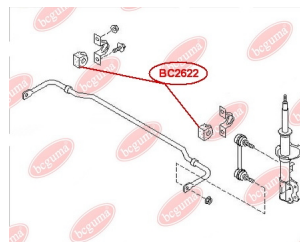

APPLICABILITY:

NISSAN

BC2622