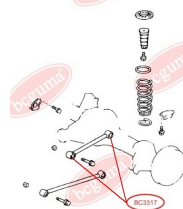

APPLICABILITY:

LEXUS, TOYOTA

BC3317