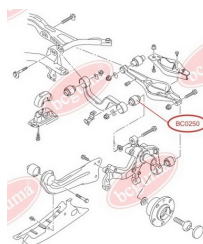

APPLICABILITY:

VW

**BC0248**

BC0249**CONTROL ARM-/TRAILING ARM BUSH**www.en.bcguma.ua/auto/BC0249

Part Number:	BC0249
GTIN-13:	4823101800616
Number of other manufacturers (OEMs):	1K0505311AB; 1K0505311AA; 1K0505171B; 1K0505171C; 1K0505173C; 1K0505371
Weight, g:	95
Required amount:	2
Items in Package:	1
External diameter, mm:	42.4
Inner diameter, mm:	12.0
Thickness, mm:	60.0
Material:	Rubber / metal
That installation:	Back
Party settings:	Left / Right

APPLICABILITY:

AUDI, SEAT, SKODA, VW

CONTROL ARM-/TRAILING ARM BUSHwww.en.bcguma.ua/auto/BC0250

Part Number:	BC0250
GTIN-13:	4823101800623
Number of other manufacturers (OEMs):	5Q0505323C; 1K0505323N; 1K0505323H; 1K0505323G; 1K0505323D; 1K0505203A
Weight, g:	127
Required amount:	2
Items in Package:	1
External diameter, mm:	38.5
Inner diameter, mm:	14.0
Thickness, mm:	45.0
Material:	Rubber / metal
That installation:	Back
Party settings:	Left / Right

APPLICABILITY:

AUDI, SEAT, SKODA, VW

BC0250

BC0251**CONTROL ARM-/TRAILING ARM BUSH**www.en.bcguma.ua/auto/BC0251

Part Number:	BC0251
GTIN-13:	4823101800630
Number of other manufacturers (OEMs):	5Q0505323C; 1K0505323N; 1K0505323H; 1K0505323G; 1K0505323D; 1K0505203A; 1K0505279A
Weight, g:	73
Required amount:	2
Items in Package:	1
External diameter, mm:	39.0
Inner diameter, mm:	12.0
Thickness, mm:	45.0
Material:	Rubber / metal
That installation:	Back Top
Party settings:	Left / Right