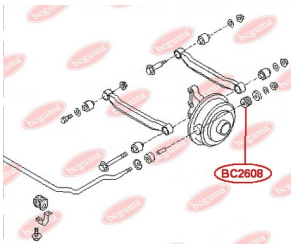

BC2608

ANTI-ROLL BAR BUSHING KIT

www.en.bcguma.ua/auto/BC2608

Part Number:	BC2608
GTIN-13:	4823101804287
Number of other manufacturers (OEMs):	5514850A00
Weight, g:	20
Required amount:	2
Items in Package:	1
External diameter, mm:	40.0
Inner diameter, mm:	18.0
Thickness, mm:	27.5
Material:	Rubber
That installation:	Back
Party settings:	Left / Right

APPLICABILITY:

NISSAN

BC2610

ANTI-ROLL BAR BUSHING KIT

www.en.bcguma.ua/auto/BC2610

Part Number:	BC2610
GTIN-13:	4823101804294
Number of other manufacturers (OEMs):	5461358A10
Weight, g:	29
Required amount:	2
Items in Package:	1
External diameter, mm:	35.0
Inner diameter, mm:	25.0
Thickness, mm:	28.0
Material:	Rubber
That installation:	Front
Party settings:	Left / Right

APPLICABILITY:

NISSAN