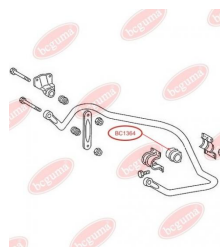

APPLICABILITY:

MERCEDES-BENZ

BC1364