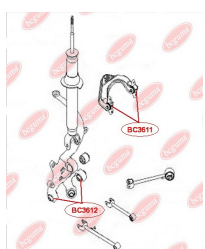

BC3612

CONTROL ARM-/TRAILING ARM BUSH

www.en.bcguma.ua/auto/BC3612

Part Number:	BC3612
GTIN-13:	4823101805154
Number of other manufacturers (OEMs):	96440024; 96440025
Weight, g:	144
Required amount:	4
Items in Package:	1
External diameter, mm:	36.5
Inner diameter, mm:	12.0
Thickness, mm:	48.0
Material:	Metal / Rubber
That installation:	Back
Party settings:	Left / Right

APPLICABILITY:

CHEVROLET

CONTROL ARM-/TRAILING ARM BUSH

www.en.bcguma.ua/auto/BC3613

Part Number:	BC3613
GTIN-13:	4823101805208
Number of other manufacturers (OEMs):	96440041
Weight, g:	162
Required amount:	2
Items in Package:	1
External diameter, mm:	42.2
Inner diameter, mm:	12.0
Thickness, mm:	48.0
Material:	Metal / Rubber
That installation:	Back
Party settings:	Left / Right

APPLICABILITY:

CHEVROLET

BC3613