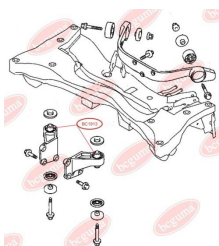

APPLICABILITY:

mitsubishi

BC1913

BC1914**ANTI-ROLL BAR BUSHING KIT**www.en.bcguma.ua/auto/BC1914

Part Number:	BC1914
GTIN-13:	4823101804041
Number of other manufacturers (OEMs):	MN100250
Weight, g:	34
Required amount:	2
Items in Package:	1
External diameter, mm:	-
Inner diameter, mm:	26.0
Thickness, mm:	36.0
Material:	Rubber
That installation:	Front
Party settings:	Left / Right