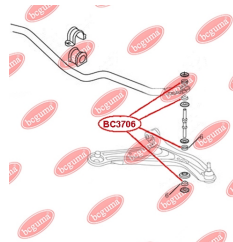

APPLICABILITY:

GEELY

BC3706