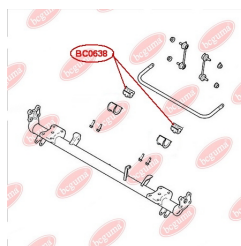

ANTI-ROLL BAR BUSHING KIT

www.en.bcguma.ua/auto/BC0638

Part Number:	BC0638
GTIN-13:	4823101805987
Number of other manufacturers (OEMs):	2T144A037DA; 2T144A037DB; 2T144A037DC; 4382950; 4419558; 4367068
Weight, g:	90
Required amount:	2
Items in Package:	1
External diameter, mm:	45.0
Inner diameter, mm:	23.0
Thickness, mm:	45.0
Material:	Rubber / metal
That installation:	Back
Party settings:	Left / Right