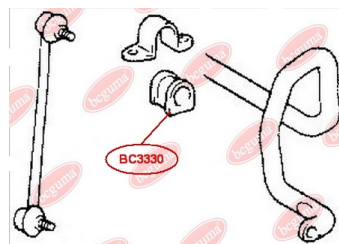

ANTI-ROLL BAR BUSHING KIT

www.en.bcguma.ua/auto/BC3330

Part Number:	BC3330
GTIN-13:	4823101805857
Number of other manufacturers (OEMs):	4881533100
Weight, g:	42
Required amount:	2
Items in Package:	1
External diameter, mm:	35.0
Inner diameter, mm:	23.0
Thickness, mm:	41.0
Material:	Rubber
That installation:	Front
Party settings:	Left / Right