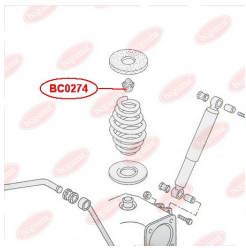

BC0274

RUBBER BUFFER, SUSPENSION

www.en.bcguma.ua/auto/BC0274

Part Number:	BC0274
GTIN-13:	4823101806540
Number of other manufacturers (OEMs):	251501191A
Weight, g:	40
Required amount:	2
Items in Package:	1
External diameter, mm:	45.0
Inner diameter, mm:	-
Thickness, mm:	40.0
Material:	Rubber
That installation:	Back
Party settings:	Left / Right

APPLICABILITY:

VW

RUBBER BUFFER, SUSPENSION

www.en.bcguma.ua/auto/BC0275

Part Number:	BC0275
GTIN-13:	4823101806656
Number of other manufacturers (OEMs):	245829577A
Weight, g:	19
Required amount:	6
Items in Package:	1
External diameter, mm:	32.0
Inner diameter, mm:	7.0
Thickness, mm:	37.0
Material:	Rubber
That installation:	Back
Party settings:	Left / Right

APPLICABILITY:

VW

BC0275