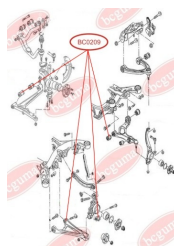

CONTROL ARM-/TRAILING ARM BUSH

www.en.bcguma.ua/auto/BC0209

Part Number:	BC0209
GTIN-13:	4823101800258
Number of other manufacturers (OEMs):	7D0407183C; 7D0407183; 7H0407183; 7L8407183; 7L0407183A; 7H0407152F; 7H0407152B; 7H0407151F; 7H0407151B
Weight, g:	239
Required amount:	2
Items in Package:	1
External diameter, mm:	40.0
Inner diameter, mm:	14.0
Thickness, mm:	60.0
Material:	Rubber / metal
That installation:	Front
Party settings:	Left / Right