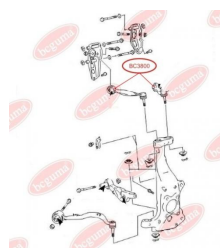

APPLICABILITY:

LEXUS

BC3800