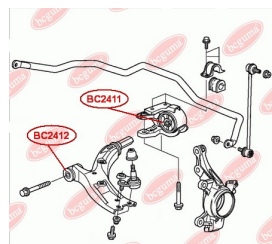

APPLICABILITY:

HONDA