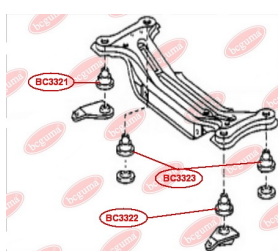

BC3322

HUB CARRIER BUSHING

www.en.bcguma.ua/auto/BC3322

Part Number:	BC3322
GTIN-13:	4823101806021
Number of other manufacturers (OEMs):	5227233040
Weight, g:	293
Required amount:	1
Items in Package:	1
External diameter, mm:	50.5
Inner diameter, mm:	18.5
Thickness, mm:	49.0
Material:	Metal / Rubber
That installation:	Back
Party settings:	Left

APPLICABILITY:

LEXUS, TOYOTA

HUB CARRIER BUSHING

www.en.bcguma.ua/auto/BC3323

Part Number:	BC3323
GTIN-13:	4823101805963
Number of other manufacturers (OEMs):	5227533050
Weight, g:	273
Required amount:	2
Items in Package:	1
External diameter, mm:	50.5
Inner diameter, mm:	20.3
Thickness, mm:	49.0
Material:	Metal / Rubber
That installation:	Back
Party settings:	Left / Right

APPLICABILITY:

LEXUS, TOYOTA

BC3323