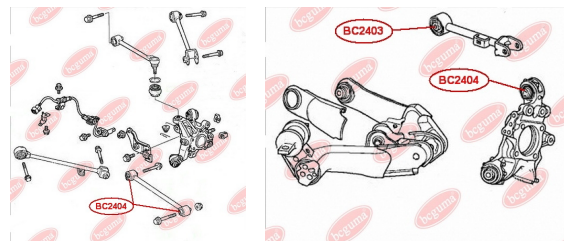

BC2404

CONTROL ARM-/TRAILING ARM BUSH

www.en.bcguma.ua/auto/BC2404

Part Number:	BC2404
GTIN-13:	4823101805093
Number of other manufacturers (OEMs):	52350SEA000
Weight, g:	215
Required amount:	4
Items in Package:	1
External diameter, mm:	42.3
Inner diameter, mm:	12.0
Thickness, mm:	50.0
Material:	Metal / Rubber
That installation:	Back
Party settings:	Left / Right