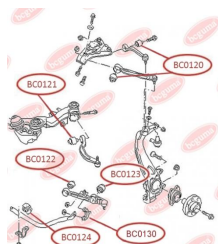

APPLICABILITY:

AUDI, SEAT, SKODA, VW

BC0116**CONTROL ARM-/TRAILING ARM BUSH**www.en.bcguma.ua/auto/BC0116

Part Number:	BC0116
GTIN-13:	4823101805161
Number of other manufacturers (OEMs):	7L0407077; 95534102700; 95534102701; 95534102702
Weight, g:	160
Required amount:	4
Items in Package:	1
External diameter, mm:	40.5
Inner diameter, mm:	10.0
Thickness, mm:	43.0
Material:	Metal / Rubber
That installation:	Front
Party settings:	Left / Right

**APPLICABILITY:**

AUDI, PORSCHE, VW

BC0117**CONTROL ARM-/TRAILING ARM BUSH**www.en.bcguma.ua/auto/BC0117

Part Number:	BC0117
GTIN-13:	4823101805642
Number of other manufacturers (OEMs):	7L0412333A; 95534324301
Weight, g:	312
Required amount:	2
Items in Package:	1
External diameter, mm:	46.5
Inner diameter, mm:	14.2
Thickness, mm:	74.0
Material:	Metal / Rubber
That installation:	Front
Party settings:	Left / Right

APPLICABILITY:

AUDI, PORSCHE, VW

CONTROL ARM-/TRAILING ARM BUSH, REINFORCED "BAD ROADS"www.en.bcguma.ua/auto/BC0120

Part Number:	BC0120
GTIN-13:	4823101805864
Number of other manufacturers (OEMs):	4B0407515; 4D0407515C
Weight, g:	151
Required amount:	4
Items in Package:	1
External diameter, mm:	46.5
Inner diameter, mm:	10.0
Thickness, mm:	40.0
Material:	Metal / Rubber
That installation:	Front
Party settings:	Left / Right

APPLICABILITY:

AUDI, SAAB, SEAT, SKODA, VW

BC0120

BC0123**CONTROL ARM-/TRAILING ARM BUSH**www.en.bcguma.ua/auto/BC0123

Part Number:	BC0123
GTIN-13:	4823101805772
Number of other manufacturers (OEMs):	8E0407181B; 8E0407181C; 8E0407181D
Weight, g:	182
Required amount:	2
Items in Package:	1
External diameter, mm:	40.5
Inner diameter, mm:	12.2
Thickness, mm:	37.0
Material:	Metal / Rubber
That installation:	Front
Party settings:	Left / Right