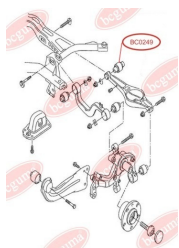

APPLICABILITY:

VW

CONTROL ARM-/TRAILING ARM BUSH

www.en.bcguma.ua/auto/BC0248

Part Number:	BC0248
GTIN-13:	4823101800609
Number of other manufacturers (OEMs):	7H0501132A
Weight, g:	409
Required amount:	2
Items in Package:	1
External diameter, mm:	60.0
Inner diameter, mm:	14.0
Thickness, mm:	75.0
Material:	Rubber / metal
That installation:	Back
Party settings:	Left / Right

APPLICABILITY:

VW

**BC0248**

BC0249**CONTROL ARM-/TRAILING ARM BUSH**www.en.bcguma.ua/auto/BC0249

Part Number:	BC0249
GTIN-13:	4823101800616
Number of other manufacturers (OEMs):	1K0505311AB; 1K0505311AA; 1K0505171B; 1K0505171C; 1K0505173C; 1K0505371
Weight, g:	95
Required amount:	2
Items in Package:	1
External diameter, mm:	42.4
Inner diameter, mm:	12.0
Thickness, mm:	60.0
Material:	Rubber / metal
That installation:	Back
Party settings:	Left / Right