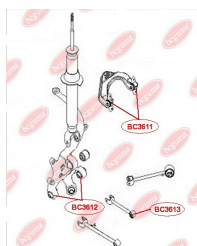

APPLICABILITY:

CHEVROLET

BC3613