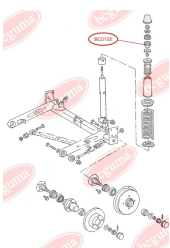

APPLICABILITY:

AUDI

BC0103**ROD ASSEMBLY BUSH**

www.en.bcguma.ua/auto/BC0103

Part Number:	BC0103
GTIN-13:	4823101800043
Number of other manufacturers (OEMs):	811419801C; 893419802; 811419801E
Weight, g:	30
Required amount:	2
Items in Package:	1
External diameter, mm:	24.5
Inner diameter, mm:	10.0
Thickness, mm:	26.0
Material:	Rubber / metal
That installation:	Front
Party settings:	Left / Right

APPLICABILITY:

AUDI, VW

CONTROL ARM BUSHING - FRONT, REINFORCED, "BAD ROADS"

www.en.bcguma.ua/auto/BC0104

Part Number:	BC0104
GTIN-13:	4823101800050
Number of other manufacturers (OEMs):	1K0199232J; 1K0199231G; 1K0199231J; 6Q0407183A; 1K0407183E; 6Q0407183; 1K0407183
Weight, g:	140
Required amount:	2
Items in Package:	1
External diameter, mm:	63.5
Inner diameter, mm:	17.5
Thickness, mm:	50.8
Material:	Polymeric material
That installation:	Back Front
Party settings:	Left / Right

**APPLICABILITY:**

AUDI, SEAT, SKODA, VW

BC0104

BC0105**BEARING RING, LOWER BUSHING**www.en.bcguma.ua/auto/BC0105

Part Number:	BC0105
GTIN-13:	4823101800067
Number of other manufacturers (OEMs):	811512333A
Weight, g:	42
Required amount:	2
Items in Package:	1
External diameter, mm:	48.0
Inner diameter, mm:	10.0
Thickness, mm:	32.0
Material:	Rubber
That installation:	Back
Party settings:	Left / Right

**APPLICABILITY:**

AUDI

BEARING RING, UPPER BUSHINGwww.en.bcguma.ua/auto/BC0106

Part Number:	BC0106
GTIN-13:	4823101800074
Number of other manufacturers (OEMs):	811512335A
Weight, g:	33
Required amount:	2
Items in Package:	1
External diameter, mm:	48.0
Inner diameter, mm:	10.0
Thickness, mm:	21.0
Material:	Rubber
That installation:	Back
Party settings:	Left / Right