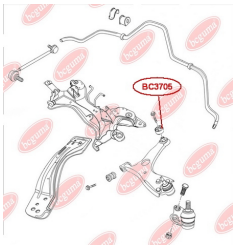

BC3705

CONTROL ARM-/TRAILING ARM BUSH

www.en.bcguma.ua/auto/BC3705

Part Number:	BC3705
GTIN-13:	4823101805291
Number of other manufacturers (OEMs):	T112909080
Weight, g:	288
Required amount:	2
Items in Package:	1
External diameter, mm:	60.5
Inner diameter, mm:	14.2
Thickness, mm:	60.0
Material:	Metal / Rubber
That installation:	Front
Party settings:	Left / Right

APPLICABILITY:

CHERY, TOYOTA

LINK STABILIZER BUSH

www.en.bcguma.ua/auto/BC3706

Part Number:	BC3706
GTIN-13:	4823101806342
Number of other manufacturers (OEMs):	1014001672
Weight, g:	5
Required amount:	8
Items in Package:	1
External diameter, mm:	25.0
Inner diameter, mm:	9.0
Thickness, mm:	12.0
Material:	Rubber
That installation:	Front
Party settings:	Left / Right

APPLICABILITY:

GEELY

BC3706