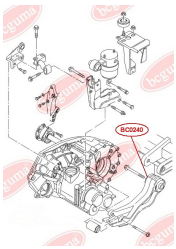

**APPLICABILITY:**

VW

BC0240

MOUNTING, MANUAL TRANSMISSION

www.en.bcguma.ua/auto/BC0240

Part Number:	BC0240
GTIN-13:	4823101800562
Number of other manufacturers (OEMs):	701399207B
Weight, g:	306
Required amount:	1
Items in Package:	1
External diameter, mm:	64.0
Inner diameter, mm:	16.0
Thickness, mm:	90.0
Material:	Polyamide / rubber / metal
That installation:	Back Front
Party settings:	-