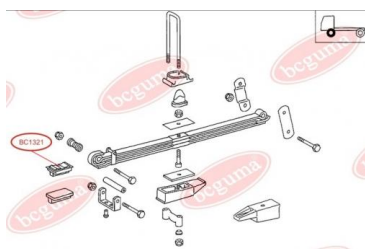

BC1321

BUFFER, SPRING EYE

www.en.bcguma.ua/auto/BC1321

Part Number:	BC1321
GTIN-13:	4823101802481
Number of other manufacturers (OEMs):	A6743250044; A6743250244
Weight, g:	105
Required amount:	4
Items in Package:	1
External diameter, mm:	-
Inner diameter, mm:	-
Thickness, mm:	-
Material:	Rubber / metal
That installation:	Front
Party settings:	Left / Right

APPLICABILITY:

MERCEDES-BENZ

ANTI-ROLL BAR BUSHING KIT

www.en.bcguma.ua/auto/BC1322

Part Number:	BC1322
GTIN-13:	4823101802498
Number of other manufacturers (OEMs):	A6733230385
Weight, g:	174
Required amount:	2
Items in Package:	1
External diameter, mm:	-
Inner diameter, mm:	28.0
Thickness, mm:	-
Material:	Rubber
That installation:	Front
Party settings:	Left / Right

APPLICABILITY:

MERCEDES-BENZ

BC1322