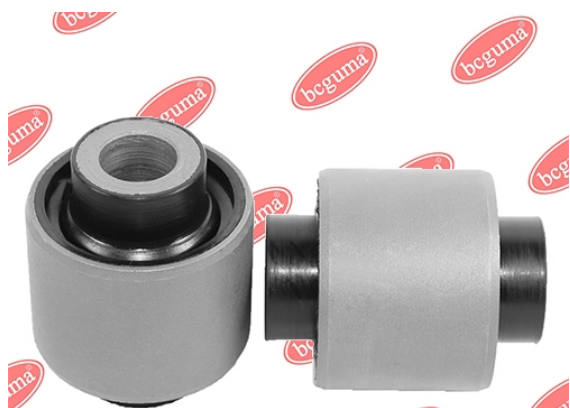

BC1924

CONTROL ARM-/TRAILING ARM BUSH

www.en.bcguma.ua/auto/BC1924

Part Number:	BC1924
GTIN-13:	4823101805062
Number of other manufacturers (OEMs):	MR491345; MR491347; MN101087; 30818096; 56210CG025
Weight, g:	128
Required amount:	4
Items in Package:	1
External diameter, mm:	36.2
Inner diameter, mm:	12.0
Thickness, mm:	44.5
Material:	Metal / Rubber
That installation:	Back
Party settings:	Left / Right

APPLICABILITY:

MITSUBISHI, PROTON, VOLVO

CONTROL ARM-/TRAILING ARM BUSH

www.en.bcguma.ua/auto/BC1925

Part Number:	BC1925
GTIN-13:	4823101805369
Number of other manufacturers (OEMs):	4010A013; 4010A014; 4010A103; 4010A104
Weight, g:	204
Required amount:	4
Items in Package:	1
External diameter, mm:	47.0
Inner diameter, mm:	14.2
Thickness, mm:	52.0
Material:	Metal / Rubber
That installation:	Front
Party settings:	Left / Right

APPLICABILITY:

MITSUBISHI, NISSAN

BC1925