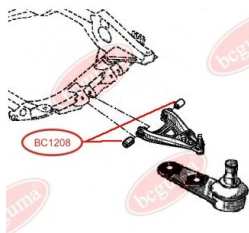

APPLICABILITY:

NISSAN, RENAULT

BC1202

BC1208

CONTROL ARM-/TRAILING ARM BUSH

www.en.bcguma.ua/auto/BC1208

Part Number:	BC1208
GTIN-13:	4823101802177
Number of other manufacturers (OEMs):	7700424399; 5456000QAB; 8200942406; 8200942405; 8200942396; 7700424459; 8200942392
Weight, g:	119
Required amount:	2
Items in Package:	1
External diameter, mm:	45.5
Inner diameter, mm:	12.0
Thickness, mm:	46.0
Material:	Rubber / metal
That installation:	Front
Party settings:	Left / Right