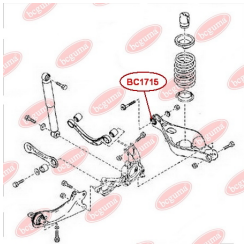

BC1715

CONTROL ARM-/TRAILING ARM BUSH

www.en.bcguma.ua/auto/BC1715

Part Number:	BC1715
GTIN-13:	4823101803877
Number of other manufacturers (OEMs):	GSY128300; GSY128350; GS1D28300B; GS1D28350B; GS1D28300C; GS1D28350C
Weight, g:	229
Required amount:	2
Items in Package:	1
External diameter, mm:	44.0
Inner diameter, mm:	12.0
Thickness, mm:	55.0
Material:	Metal / Rubber
That installation:	Back
Party settings:	Left / Right

APPLICABILITY:

MAZDA

SHOCK ABSORBER BUSH

www.en.bcguma.ua/auto/BC1716

Part Number:	BC1716
GTIN-13:	4823101805246
Number of other manufacturers (OEMs):	GJ5A28700B; GJ5A28700C; GJ5A28700D; GR2F28700; GJ6J28700B; GJ6J28700C; GJ6J28700D; GJ6J28700E; GR1L28700; GR1L28700A; G21C28700; G21C28700A; GP9A28700C
Weight, g:	99
Required amount:	4
Items in Package:	1
External diameter, mm:	29.6
Inner diameter, mm:	12.0
Thickness, mm:	62.0
Material:	Metal / Rubber
That installation:	Back
Party settings:	Left / Right

BC1716

APPLICABILITY:

MAZDA, NISSAN