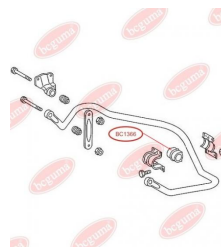

APPLICABILITY:

MERCEDES-BENZ