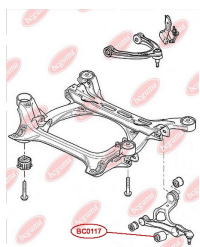

APPLICABILITY:

AUDI, VW

BC0114

BC0115**CONTROL ARM-/TRAILING ARM BUSH**www.en.bcguma.ua/auto/BC0115

Part Number:	BC0115
GTIN-13:	4823101800166
Number of other manufacturers (OEMs):	1K0505541B; 1K0505541C; 1K0505541D; 5Q0505541A
Weight, g:	178
Required amount:	2
Items in Package:	1
External diameter, mm:	61.0
Inner diameter, mm:	12.0
Thickness, mm:	64.0
Material:	Rubber / metal
That installation:	Back
Party settings:	Left / Right

APPLICABILITY:

AUDI, SEAT, SKODA, VW

BC0116**CONTROL ARM-/TRAILING ARM BUSH**www.en.bcguma.ua/auto/BC0116

Part Number:	BC0116
GTIN-13:	4823101805161
Number of other manufacturers (OEMs):	7L0407077; 95534102700; 95534102701; 95534102702
Weight, g:	160
Required amount:	4
Items in Package:	1
External diameter, mm:	40.5
Inner diameter, mm:	10.0
Thickness, mm:	43.0
Material:	Metal / Rubber
That installation:	Front
Party settings:	Left / Right

**APPLICABILITY:**

AUDI, PORSCHE, VW

BC0117**CONTROL ARM-/TRAILING ARM BUSH**www.en.bcguma.ua/auto/BC0117

Part Number:	BC0117
GTIN-13:	4823101805642
Number of other manufacturers (OEMs):	7L0412333A; 95534324301
Weight, g:	312
Required amount:	2
Items in Package:	1
External diameter, mm:	46.5
Inner diameter, mm:	14.2
Thickness, mm:	74.0
Material:	Metal / Rubber
That installation:	Front
Party settings:	Left / Right