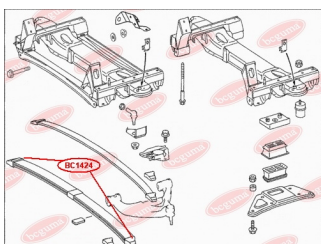

BC1424

RUBBER BUFFER, SUSPENSION

www.en.bcguma.ua/auto/BC1424

Part Number:	BC1424
GTIN-13:	4823101803358
Number of other manufacturers (OEMs):	A9013220619
Weight, g:	272
Required amount:	2
Items in Package:	1
External diameter, mm:	-
Inner diameter, mm:	-
Thickness, mm:	134.0
Material:	Rubber
That installation:	Front
Party settings:	Left / Right

APPLICABILITY:

MERCEDES-BENZ

RUBBER BUFFER, SUSPENSION

www.en.bcguma.ua/auto/BC14241

Part Number:	BC14241
GTIN-13:	4823101806427
Number of other manufacturers (OEMs):	A9013222419
Weight, g:	253
Required amount:	2
Items in Package:	1
External diameter, mm:	-
Inner diameter, mm:	-
Thickness, mm:	134.0
Material:	Rubber
That installation:	Front
Party settings:	Left / Right

APPLICABILITY:

MERCEDES-BENZ

BC14241