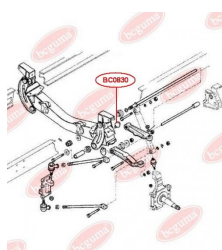

APPLICABILITY:

IVECO

BC0830

BC0831**CONTROL ARM-/TRAILING ARM BUSH**www.en.bcguma.ua/auto/BC0831

Part Number:	BC0831
GTIN-13:	4823101805680
Number of other manufacturers (OEMs):	500350343
Weight, g:	282
Required amount:	4
Items in Package:	1
External diameter, mm:	65.5
Inner diameter, mm:	38.6
Thickness, mm:	34.0
Material:	Metal / Rubber
That installation:	Front
Party settings:	Left / Right