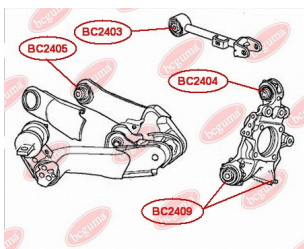

BC2409

CONTROL ARM-/TRAILING ARM BUSH

www.en.bcguma.ua/auto/BC2409

Part Number:	BC2409
GTIN-13:	4823101805512
Number of other manufacturers (OEMs):	52210SWAA00
Weight, g:	316
Required amount:	4
Items in Package:	1
External diameter, mm:	45.5
Inner diameter, mm:	14.2
Thickness, mm:	55.5
Material:	Metal / Rubber
That installation:	Back
Party settings:	Left / Right

APPLICABILITY:

HONDA

CONTROL ARM-/TRAILING ARM BUSH

www.en.bcguma.ua/auto/BC2410

Part Number:	BC2410
GTIN-13:	4823101806274
Number of other manufacturers (OEMs):	52370SWAA01; 52371SWAA01
Weight, g:	850
Required amount:	2
Items in Package:	1
External diameter, mm:	55.5
Inner diameter, mm:	14.2
Thickness, mm:	72.2
Material:	Metal / Rubber
That installation:	Back
Party settings:	Left / Right

APPLICABILITY:

HONDA

BC2410