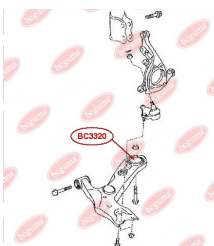

BC3320

CONTROL ARM-/TRAILING ARM BUSH REINFORCED, "BAD ROADS"

www.en.bcguma.ua/auto/BC3320

Part Number:	BC3320
GTIN-13:	4823101805840
Number of other manufacturers (OEMs):	4806842050; 4806942050; 4806842051; 4806942051; 4806828140; 4806928140
Weight, g:	261
Required amount:	2
Items in Package:	1
External diameter, mm:	68.7
Inner diameter, mm:	16.4
Thickness, mm:	60.0
Material:	Metal / Rubber
That installation:	Front
Party settings:	Left / Right

APPLICABILITY:

LEXUS, TOYOTA

HUB CARRIER BUSHING

www.en.bcguma.ua/auto/BC3321

Part Number:	BC3321
GTIN-13:	4823101806014
Number of other manufacturers (OEMs):	5227133030
Weight, g:	315
Required amount:	1
Items in Package:	1
External diameter, mm:	50.6
Inner diameter, mm:	16.4
Thickness, mm:	49.2
Material:	Metal / Rubber
That installation:	Back
Party settings:	Right

APPLICABILITY:

LEXUS, TOYOTA

BC3321