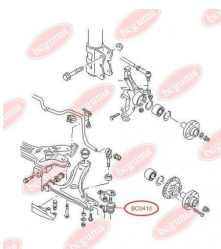

APPLICABILITY:

BMW

CONTROL ARM-/TRAILING ARM BUSHwww.en.bcguma.ua/auto/BC0409

Part Number:	BC0409
GTIN-13:	4823101800890
Number of other manufacturers (OEMs):	31126753058; 31121096982; 31124000612; 31126750057; 31126751372; 31126754547; 31129071663; 31129071952; 31126755432
Weight, g:	416
Required amount:	2
Items in Package:	1
External diameter, mm:	66.5
Inner diameter, mm:	20.0
Thickness, mm:	61.0
Material:	Rubber / metal
That installation:	Front
Party settings:	Left / Right

APPLICABILITY:

ALPINA, BMW

BC0409

BC0410**ANTHER OF BALL JOINT**www.en.bcguma.ua/auto/BC0410

Part Number:	BC0410
GTIN-13:	4823101800906
Number of other manufacturers (OEMs):	357407365A; 357407365; 31121127726; 31121127725; 31121126253; 31126756491; 31126756696
Weight, g:	6
Required amount:	2
Items in Package:	1
External diameter, mm:	32.0
Inner diameter, mm:	16.0
Thickness, mm:	22.0
Material:	Rubber MBS
That installation:	Front
Party settings:	Left / Right