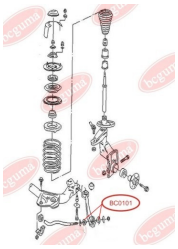

UKRAINIAN

CAR-PARTS

MANUFACTURER

WWW.BCGUMA.UA

CONTROL ARM-/TRAILING ARM BUSHwww.en.bcguma.ua/auto/BC0101

Part Number:	BC0101
GTIN-13:	4823101800029
Number of other manufacturers (OEMs):	4A0407181A
Weight, g:	97
Required amount:	4
Items in Package:	1
External diameter, mm:	54.0
Inner diameter, mm:	16.0
Thickness, mm:	24.0
Material:	Rubber / metal
That installation:	Front
Party settings:	Left / Right

**APPLICABILITY:**

AUDI

ROD ASSEMBLY BUSHwww.en.bcguma.ua/auto/BC0102

Part Number:	BC0102
GTIN-13:	4823101800036
Number of other manufacturers (OEMs):	4A0419802A; 4A0419801A
Weight, g:	52
Required amount:	2
Items in Package:	1
External diameter, mm:	29.0
Inner diameter, mm:	12.0
Thickness, mm:	28.0
Material:	Rubber / metal
That installation:	Front
Party settings:	Left / Right