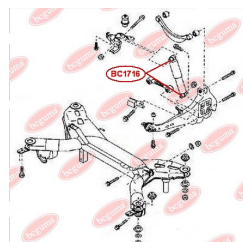

SHOCK ABSORBER BUSH

www.en.bcguma.ua/auto/BC1716

Part Number:	BC1716
GTIN-13:	4823101805246
Number of other manufacturers (OEMs):	GJ5A28700B; GJ5A28700C; GJ5A28700D; GR2F28700; GJ6J28700B; GJ6J28700C; GJ6J28700D; GJ6J28700E; GR1L28700; GR1L28700A; G21C28700; G21C28700A; GP9A28700C
Weight, g:	99
Required amount:	4
Items in Package:	1
External diameter, mm:	29.6
Inner diameter, mm:	12.0
Thickness, mm:	62.0
Material:	Metal / Rubber
That installation:	Back
Party settings:	Left / Right