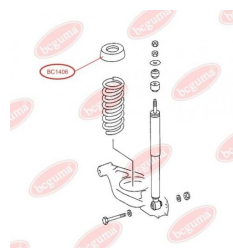

APPLICABILITY:

MERCEDES-BENZ

BC1406