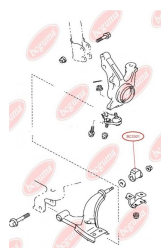

APPLICABILITY:

TOYOTA

BC3301