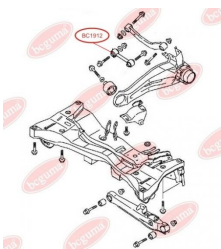

BC1912

CONTROL ARM-/TRAILING ARM BUSH

www.en.bcguma.ua/auto/BC1912

Part Number:	BC1912
GTIN-13:	4823101804027
Number of other manufacturers (OEMs):	MN100109
Weight, g:	126
Required amount:	2
Items in Package:	1
External diameter, mm:	36.0
Inner diameter, mm:	12.0
Thickness, mm:	45.0
Material:	Rubber / metal
That installation:	Back
Party settings:	Left / Right

APPLICABILITY:

CITROËN, MITSUBISHI, PEUGEOT

MOUNTING DIFFERENTIAL , REINFORCED "BAD ROADS"

www.en.bcguma.ua/auto/BC1913

Part Number:	BC1913
GTIN-13:	4823101804034
Number of other manufacturers (OEMs):	MR961408; MR961407
Weight, g:	198
Required amount:	2
Items in Package:	1
External diameter, mm:	45.0
Inner diameter, mm:	14.0
Thickness, mm:	56.0
Material:	Rubber / metal
That installation:	Back
Party settings:	Left / Right

APPLICABILITY:

mitsubishi

BC1913