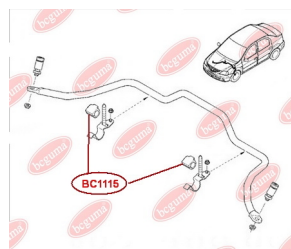

BC1114

HUB CARRIER BUSHING

www.en.bcguma.ua/auto/BC1114

Part Number:	BC1114
GTIN-13:	4823101805031
Number of other manufacturers (OEMs):	6001549989; 8200287912; 6001549988; 55501BC64B; 55501EM10B; 555011HA2B; 555011FE0B; 55501EM30A; 555011FC0B; 550451HA0A; 55316AX600; 55501BC61A; 55501BC64A
Weight, g:	347
Required amount:	2
Items in Package:	1
External diameter, mm:	67.0
Inner diameter, mm:	12.2
Thickness, mm:	90.0
Material:	Polyamide / rubber
That installation:	Back
Party settings:	Left / Right

APPLICABILITY:

DACIA, LADA, NISSAN, RENAULT

STABILISER MOUNTING

www.en.bcguma.ua/auto/BC1115

Part Number:	BC1115
GTIN-13:	4823101802146
Number of other manufacturers (OEMs):	6001547140
Weight, g:	26
Required amount:	2
Items in Package:	1
External diameter, mm:	-
Inner diameter, mm:	23.0
Thickness, mm:	36.0
Material:	Rubber
That installation:	Front
Party settings:	Left / Right

APPLICABILITY:

DACIA, RENAULT

BC1115