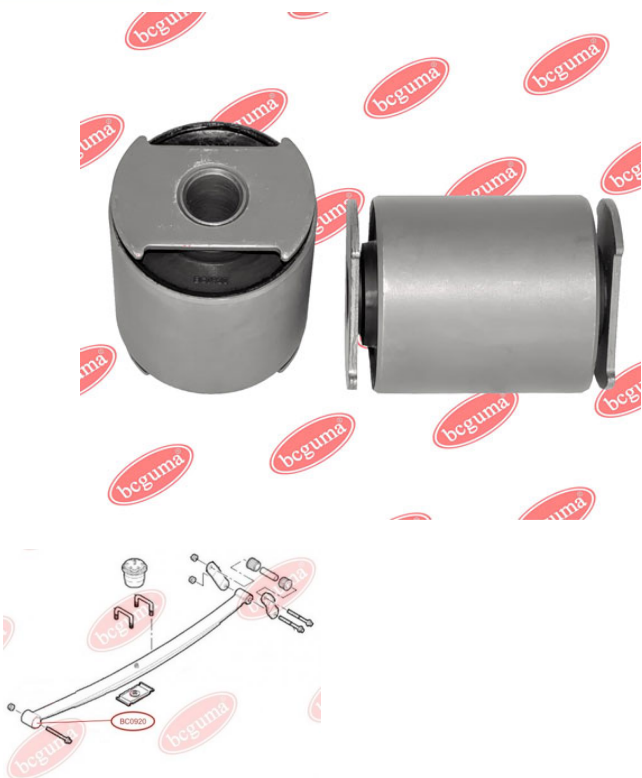

BC0920

LEAF SPRING BUSHING

www.en.bcguma.ua/auto/BC0920

Part Number:	BC0920
GTIN-13:	4823101801798
Number of other manufacturers (OEMs):	13527988
Weight, g:	669
Required amount:	-
Items in Package:	1
External diameter, mm:	65.5
Inner diameter, mm:	16.0
Thickness, mm:	87.0
Material:	Rubber / metal
That installation:	Back Front
Party settings:	Left / Right

APPLICABILITY:

FIAT

CONTROL ARM-/TRAILING ARM BUSH

www.en.bcguma.ua/auto/BC0921

Part Number:	BC0921
GTIN-13:	4823101801804
Number of other manufacturers (OEMs):	1352225080; 3521P2S1; 3521P1S1; 3521P2; 3521P1; 3520S1S1; 3520S0S1; 3520S1; 3520S0; 1352228080; 50705198; 1352226080; 3520S0; 3520S1; 3521P1; 3521P2; 1352227080
Weight, g:	265
Required amount:	2
Items in Package:	1
External diameter, mm:	60.0
Inner diameter, mm:	19.0
Thickness, mm:	65.0
Material:	Rubber / metal
That installation:	Front
Party settings:	Left / Right