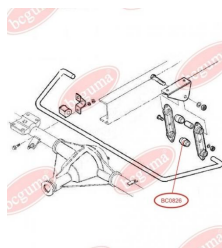

APPLICABILITY:

IVECO

BC0826