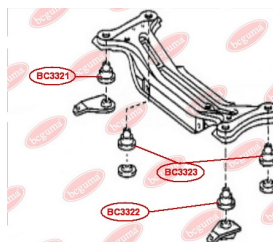

APPLICABILITY:

LEXUS, TOYOTA

BC3321