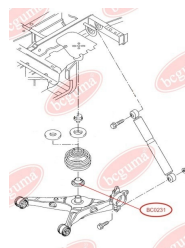

APPLICABILITY:

VW

BC0231