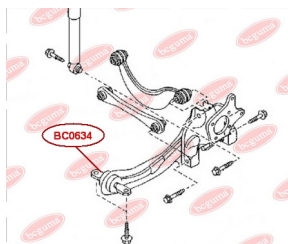

APPLICABILITY:

FORD, MAZDA, VOLVO

BC0634