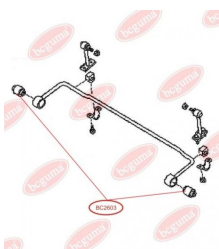

BC2602

CONTROL ARM-/TRAILING ARM BUSH

www.en.bcguma.ua/auto/BC2602

Part Number:	BC2602
GTIN-13:	4823101804249
Number of other manufacturers (OEMs):	5511163J10; 5511156J00; 5511090J10; 5511063J10; 55045D0101; 551108H505; 5511056J00; 5511190J10
Weight, g:	120
Required amount:	2
Items in Package:	1
External diameter, mm:	50.0
Inner diameter, mm:	12.0
Thickness, mm:	56.0
Material:	Rubber / metal
That installation:	Back
Party settings:	Left / Right

APPLICABILITY:

INFINITI, NISSAN, RENAULT TRUCKS

ANTI-ROLL BAR BUSHING KIT

www.en.bcguma.ua/auto/BC2603

Part Number:	BC2603
GTIN-13:	4823101804256
Number of other manufacturers (OEMs):	5624301E01
Weight, g:	155
Required amount:	2
Items in Package:	1
External diameter, mm:	51.0
Inner diameter, mm:	12.0
Thickness, mm:	60.0
Material:	Rubber / metal
That installation:	Back
Party settings:	Left / Right

APPLICABILITY:

NISSAN

BC2603