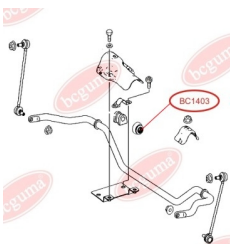

BC1403

ANTHER OF STABILIZER MOUNTING

www.en.bcguma.ua/auto/BC1403

Part Number:	BC1403
GTIN-13:	4823101804331
Number of other manufacturers (OEMs):	A6393230292
Weight, g:	6
Required amount:	4
Items in Package:	1
External diameter, mm:	22.0
Inner diameter, mm:	43.0
Thickness, mm:	27.0
Material:	Rubber
That installation:	Front
Party settings:	Left / Right