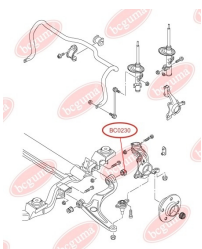

APPLICABILITY:

AUDI, SEAT, SKODA, VW

**STABILISER MOUNTING**www.en.bcguma.ua/auto/BC0229

Part Number:	BC0229
GTIN-13:	4823101800456
Number of other manufacturers (OEMs):	1J0411314T
Weight, g:	22
Required amount:	2
Items in Package:	1
External diameter, mm:	34.0
Inner diameter, mm:	21.0
Thickness, mm:	25.0
Material:	Rubber
That installation:	Front
Party settings:	Left / Right

APPLICABILITY:

AUDI, SEAT, SKODA, VW

BC0229

BC0230**TRACK CONTROL ARM BUSH**www.en.bcguma.ua/auto/BC0230

Part Number:	BC0230
GTIN-13:	4823101800463
Number of other manufacturers (OEMs):	7H0407182; 7H0407182A; 7H0407151F; 7H0407152F
Weight, g:	433
Required amount:	2
Items in Package:	1
External diameter, mm:	60.0
Inner diameter, mm:	14.2
Thickness, mm:	64.0
Material:	Rubber / metal
That installation:	Back Front
Party settings:	Left / Right