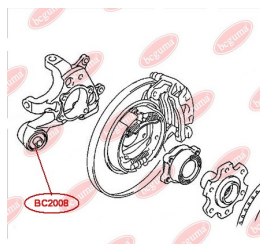

BC2007

CONTROL ARM-/TRAILING ARM BUSH

www.en.bcguma.ua/auto/BC2007

Part Number:	BC2007
GTIN-13:	4823101804140
Number of other manufacturers (OEMs):	MR374672
Weight, g:	320
Required amount:	2
Items in Package:	1
External diameter, mm:	42.3
Inner diameter, mm:	16.0
Thickness, mm:	62.0
Material:	Rubber / metal
That installation:	Back
Party settings:	Left / Right

APPLICABILITY:

MITSUBISHI

CONTROL ARM-/TRAILING ARM BUSH

www.en.bcguma.ua/auto/BC2008

Part Number:	BC2008
GTIN-13:	4823101806007
Number of other manufacturers (OEMs):	MR418065; MR418066
Weight, g:	419
Required amount:	2
Items in Package:	1
External diameter, mm:	56.5
Inner diameter, mm:	16.5
Thickness, mm:	74.5
Material:	Metal / Rubber
That installation:	Back
Party settings:	Left / Right

APPLICABILITY:

MITSUBISHI

BC2008