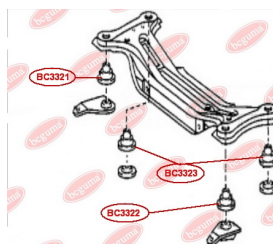

APPLICABILITY:

LEXUS, TOYOTA

BC3323