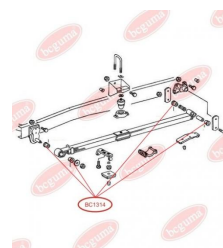

APPLICABILITY:

MERCEDES-BENZ