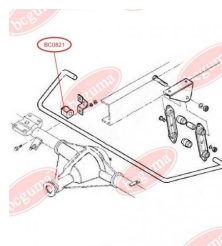

STABILISER MOUNTING

www.en.bcguma.ua/auto/BC0821

Part Number:	BC0821
GTIN-13:	4823101801484
Number of other manufacturers (OEMs):	93801556
Weight, g:	33
Required amount:	-
Items in Package:	1
External diameter, mm:	34.0
Inner diameter, mm:	22.0
Thickness, mm:	40.0
Material:	Rubber
That installation:	Back
Party settings:	Left / Right