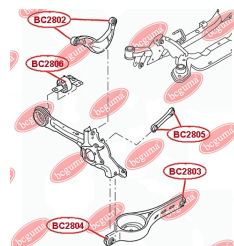

BC2802

CONTROL ARM-/TRAILING ARM BUSH

www.en.bcguma.ua/auto/BC2802

Part Number:	BC2802
GTIN-13:	4823101806205
Number of other manufacturers (OEMs):	6G915500BAA; 6G915500XAA; 6G915500MAD; 6G915500NAD; 6G915500AAC; 30748343; 1387629; 1509830; 1509831; 1457609
Weight, g:	111
Required amount:	4
Items in Package:	1
External diameter, mm:	36.2
Inner diameter, mm:	12.3
Thickness, mm:	35.0
Material:	Metal / Rubber
That installation:	Back
Party settings:	Left / Right

APPLICABILITY:

BMW, FORD, MAZDA, TOYOTA, VOLVO

CONTROL ARM-/TRAILING ARM BUSH

www.en.bcguma.ua/auto/BC2803

Part Number:	BC2803
GTIN-13:	4823101806335
Number of other manufacturers (OEMs):	6G915K652XAE; 1469125; 30760324
Weight, g:	246
Required amount:	2
Items in Package:	1
External diameter, mm:	38.0
Inner diameter, mm:	12.0
Thickness, mm:	55.0
Material:	Rubber / metal
That installation:	Back
Party settings:	Left / Right

APPLICABILITY:

FORD, VOLVO

BC2803