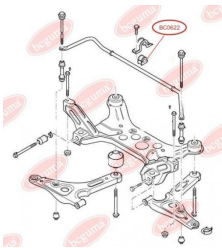

BC0622

ANTI-ROLL BAR BUSHING KIT

www.en.bcguma.ua/auto/BC0622

Part Number:	BC0622
GTIN-13:	4823101801187
Number of other manufacturers (OEMs):	4041489; YC155484AC
Weight, g:	64
Required amount:	-
Items in Package:	1
External diameter, mm:	-
Inner diameter, mm:	24.0
Thickness, mm:	37.0
Material:	Rubber
That installation:	Front
Party settings:	Left / Right

APPLICABILITY:

FORD

ANTI-ROLL BAR BUSHING KIT

www.en.bcguma.ua/auto/BC06221

Part Number:	BC06221
GTIN-13:	4823101801194
Number of other manufacturers (OEMs):	3C115484CA; 4671720
Weight, g:	70
Required amount:	-
Items in Package:	1
External diameter, mm:	-
Inner diameter, mm:	20.0
Thickness, mm:	37.0
Material:	Rubber
That installation:	Front
Party settings:	Left / Right

APPLICABILITY:

FORD

BC06221