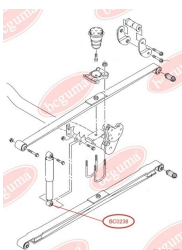

BC0238

SHOCK ABSORBER BUSH

www.en.bcguma.ua/auto/BC0238

Part Number:	BC0238
GTIN-13:	4823101800548
Number of other manufacturers (OEMs):	2K0513029H; 2K0513029B; 2K0513029F; 2K0513029G; 2K0513029M; 2K0513029N; 2K0513029P
Weight, g:	91
Required amount:	2
Items in Package:	1
External diameter, mm:	41.7
Inner diameter, mm:	12.0
Thickness, mm:	40.0
Material:	Polyamide / rubber / metal
That installation:	Back
Party settings:	Left / Right

APPLICABILITY:

VW

BC0239

SHOCK ABSORBER BUSH

www.en.bcguma.ua/auto/BC0239

Part Number:	BC0239
GTIN-13:	4823101800555
Number of other manufacturers (OEMs):	2K0513029H; 2K0513029B; 2K0513029G; 2K0513029M; 2K0513029N; 2K0513029P; 2K0513029F
Weight, g:	75
Required amount:	2
Items in Package:	1
External diameter, mm:	41.7
Inner diameter, mm:	14.0
Thickness, mm:	40.0
Material:	Polyamide / rubber / metal
That installation:	Back
Party settings:	Left / Right

APPLICABILITY:

VW