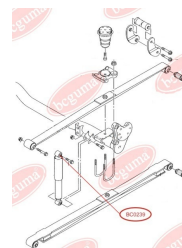

**APPLICABILITY:**

VW

BC0240

MOUNTING, MANUAL TRANSMISSION

www.en.bcguma.ua/auto/BC0240

Part Number:	BC0240
GTIN-13:	4823101800562
Number of other manufacturers (OEMs):	701399207B
Weight, g:	306
Required amount:	1
Items in Package:	1
External diameter, mm:	64.0
Inner diameter, mm:	16.0
Thickness, mm:	90.0
Material:	Polyamide / rubber / metal
That installation:	Back Front
Party settings:	-