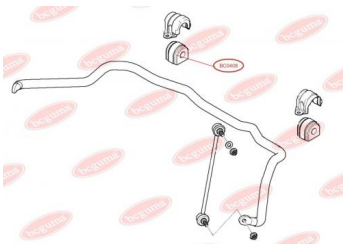

BC0408

STABILISER MOUNTING

www.en.bcguma.ua/auto/BC0408