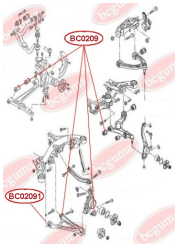

APPLICABILITY:

BMW, OPEL, VAUXHALL, VW

ANTHER OF BALL JOINTwww.en.bcguma.ua/auto/BC0207

Part Number:	BC0207
GTIN-13:	4823101800234
Number of other manufacturers (OEMs):	4708300; 191407365A; 191407365; 4708299; 191407365B
Weight, g:	5
Required amount:	2
Items in Package:	1
External diameter, mm:	28.0
Inner diameter, mm:	12.0
Thickness, mm:	22.0
Material:	Rubber MBS
That installation:	Front
Party settings:	Left / Right

APPLICABILITY:

OPEL, SEAT, VAUXHALL, VW

BC0207

BC0208**ANTHER OF BALL JOINT**www.en.bcguma.ua/auto/BC0208

Part Number:	BC0208
GTIN-13:	4823101800241
Number of other manufacturers (OEMs):	251407187A; 251407187B; 251407187; 4708299; 4708300
Weight, g:	7
Required amount:	2
Items in Package:	1
External diameter, mm:	35.0
Inner diameter, mm:	17.0
Thickness, mm:	20.0
Material:	Rubber MBS
That installation:	Front
Party settings:	Left / Right

**APPLICABILITY:**

OPEL, SKODA, VAUXHALL, VW

CONTROL ARM-/TRAILING ARM BUSHwww.en.bcguma.ua/auto/BC0209

Part Number:	BC0209
GTIN-13:	4823101800258
Number of other manufacturers (OEMs):	7D0407183C; 7D0407183; 7H0407183; 7L8407183; 7L0407183A; 7H0407152F; 7H0407152B; 7H0407151F; 7H0407151B
Weight, g:	239
Required amount:	2
Items in Package:	1
External diameter, mm:	40.0
Inner diameter, mm:	14.0
Thickness, mm:	60.0
Material:	Rubber / metal
That installation:	Front
Party settings:	Left / Right

**APPLICABILITY:**

AUDI, VW

BC0209

BC02091**CONTROL ARM-/TRAILING ARM BUSH**www.en.bcguma.ua/auto/BC02091

Part Number:	BC02091
GTIN-13:	4823101805666
Number of other manufacturers (OEMs):	95533101711; 95533101811; 7P0505312E; 7P0505311E; 7L0505311B; 7L0505312B
Weight, g:	299
Required amount:	2
Items in Package:	1
External diameter, mm:	60.2
Inner diameter, mm:	14.2
Thickness, mm:	70.0
Material:	Metal / Rubber
That installation:	Back
Party settings:	Left / Right