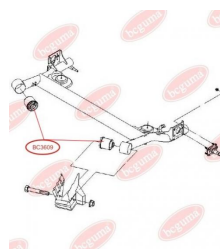

APPLICABILITY:

AUDI, CHEVROLET, DAEWOO, FIAT, SEAT, SKODA, TOYOTA, VW

BC3609