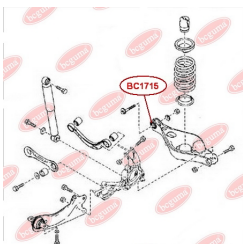

BC1715

CONTROL ARM-/TRAILING ARM BUSH

www.en.bcguma.ua/auto/BC1715

Part Number:	BC1715
GTIN-13:	4823101803877
Number of other manufacturers (OEMs):	GSY128300; GSY128350; GS1D28300B; GS1D28350B; GS1D28300C; GS1D28350C
Weight, g:	229
Required amount:	2
Items in Package:	1
External diameter, mm:	44.0
Inner diameter, mm:	12.0
Thickness, mm:	55.0
Material:	Metal / Rubber
That installation:	Back
Party settings:	Left / Right

APPLICABILITY:

MAZDA

SHOCK ABSORBER BUSH

www.en.bcguma.ua/auto/BC1716

Part Number:	BC1716
GTIN-13:	4823101805246
Number of other manufacturers (OEMs):	GJ5A28700B; GJ5A28700C; GJ5A28700D; GR2F28700; GJ6J28700B; GJ6J28700C; GJ6J28700D; GJ6J28700E; GR1L28700; GR1L28700A; G21C28700; G21C28700A; GP9A28700C
Weight, g:	99
Required amount:	4
Items in Package:	1
External diameter, mm:	29.6
Inner diameter, mm:	12.0
Thickness, mm:	62.0
Material:	Metal / Rubber
That installation:	Back
Party settings:	Left / Right

BC1716

APPLICABILITY:

MAZDA, NISSAN