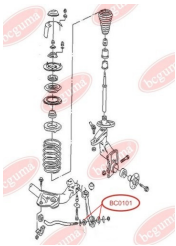

UKRAINIAN

CAR-PARTS

MANUFACTURER

WWW.BCGUMA.UA

BC0101**CONTROL ARM-/TRAILING ARM BUSH**www.en.bcguma.ua/auto/BC0101

Part Number:	BC0101
GTIN-13:	4823101800029
Number of other manufacturers (OEMs):	4A0407181A
Weight, g:	97
Required amount:	4
Items in Package:	1
External diameter, mm:	54.0
Inner diameter, mm:	16.0
Thickness, mm:	24.0
Material:	Rubber / metal
That installation:	Front
Party settings:	Left / Right

**APPLICABILITY:**

AUDI

ROD ASSEMBLY BUSHwww.en.bcguma.ua/auto/BC0102

Part Number:	BC0102
GTIN-13:	4823101800036
Number of other manufacturers (OEMs):	4A0419802A; 4A0419801A
Weight, g:	52
Required amount:	2
Items in Package:	1
External diameter, mm:	29.0
Inner diameter, mm:	12.0
Thickness, mm:	28.0
Material:	Rubber / metal
That installation:	Front
Party settings:	Left / Right