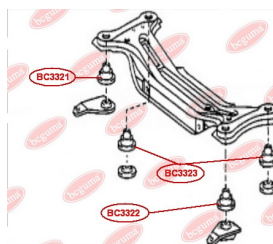

HUB CARRIER BUSHING

www.en.bcguma.ua/auto/BC3323

Part Number:	BC3323
GTIN-13:	4823101805963
Number of other manufacturers (OEMs):	5227533050
Weight, g:	273
Required amount:	2
Items in Package:	1
External diameter, mm:	50.5
Inner diameter, mm:	20.3
Thickness, mm:	49.0
Material:	Metal / Rubber
That installation:	Back
Party settings:	Left / Right

BC3323