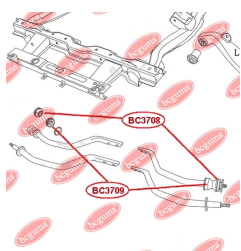

BC3709

LINK STABILIZER BUSH

www.en.bcguma.ua/auto/BC3709

Part Number:	BC3709
GTIN-13:	4823101806281
Number of other manufacturers (OEMs):	S212909079
Weight, g:	40
Required amount:	2
Items in Package:	1
External diameter, mm:	47.0
Inner diameter, mm:	18.0
Thickness, mm:	28.0
Material:	Rubber
That installation:	Front
Party settings:	Left / Right