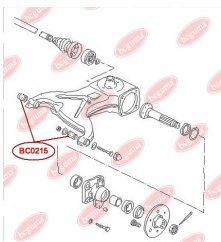

BC0215

MOUNTING, AXLE BEAM

www.en.bcguma.ua/auto/BC0215

Part Number:	BC0215
GTIN-13:	4823101800319
Number of other manufacturers (OEMs):	251501131A
Weight, g:	210
Required amount:	4
Items in Package:	1
External diameter, mm:	47.0
Inner diameter, mm:	12.0
Thickness, mm:	75.0
Material:	Rubber / metal
That installation:	Back
Party settings:	Left / Right

APPLICABILITY:

VW

STABILISER MOUNTING

www.en.bcguma.ua/auto/BC0216

Part Number:	BC0216
GTIN-13:	4823101800326
Number of other manufacturers (OEMs):	7D1411041; 701411041
Weight, g:	30
Required amount:	2
Items in Package:	1
External diameter, mm:	-
Inner diameter, mm:	22.5
Thickness, mm:	30.0
Material:	Rubber
That installation:	Front
Party settings:	Left / Right

APPLICABILITY:

VW

BC0216