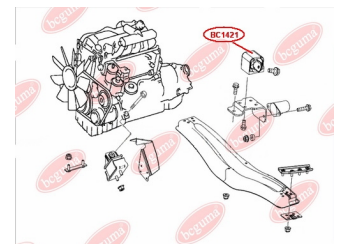

BC14201

SHOCK ABSORBER BUSH

www.en.bcguma.ua/auto/BC14201

Part Number:	BC14201
GTIN-13:	4823101805222
Number of other manufacturers (OEMs):	A6393260300; A6393260800; A6393260900; A6393261000; A6393262100; A6393262400; A6393262500
Weight, g:	160
Required amount:	2
Items in Package:	1
External diameter, mm:	42.3
Inner diameter, mm:	14.2
Thickness, mm:	46.0
Material:	Metal / Rubber
That installation:	Back
Party settings:	Left / Right

APPLICABILITY:

MERCEDES-BENZ

TRANSMISSION MOUNTING

www.en.bcguma.ua/auto/BC1421

Part Number:	BC1421
GTIN-13:	4823101803341
Number of other manufacturers (OEMs):	A6392420013; 2E0199379
Weight, g:	495
Required amount:	1
Items in Package:	1
External diameter, mm:	-
Inner diameter, mm:	-
Thickness, mm:	130.0
Material:	Rubber / metal
That installation:	-
Party settings:	Behind

APPLICABILITY:

MERCEDES-BENZ, VW

BC1421