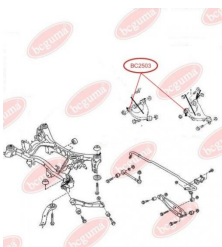

BC2503

CONTROL ARM-/TRAILING ARM BUSH

www.en.bcguma.ua/auto/BC2503

Part Number:	BC2503
GTIN-13:	4823101804225
Number of other manufacturers (OEMs):	20252XA01A; 20252SC010; 20252FG010; 20252SC000; 20252FG000; 20252XA00A
Weight, g:	132
Required amount:	2
Items in Package:	1
External diameter, mm:	34.0
Inner diameter, mm:	12.0
Thickness, mm:	50.0
Material:	Rubber / metal
That installation:	Back
Party settings:	Left / Right

APPLICABILITY:

SUBARU

BC2504

CONTROL ARM-/TRAILING ARM BUSH

www.en.bcguma.ua/auto/BC2504

Part Number:	BC2504
GTIN-13:	4823101805017
Number of other manufacturers (OEMs):	20204AG000; 20204AG040; 20204AJ000
Weight, g:	227
Required amount:	2
Items in Package:	1
External diameter, mm:	37.5
Inner diameter, mm:	12.2
Thickness, mm:	57.0
Material:	Metal / Rubber
That installation:	Front
Party settings:	Left / Right

APPLICABILITY:

SUBARU