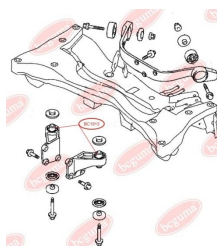

APPLICABILITY:

MITSUBISHI

BC1913

BC1914**ANTI-ROLL BAR BUSHING KIT**www.en.bcguma.ua/auto/BC1914

Part Number:	BC1914
GTIN-13:	4823101804041
Number of other manufacturers (OEMs):	MN100250
Weight, g:	34
Required amount:	2
Items in Package:	1
External diameter, mm:	-
Inner diameter, mm:	26.0
Thickness, mm:	36.0
Material:	Rubber
That installation:	Front
Party settings:	Left / Right