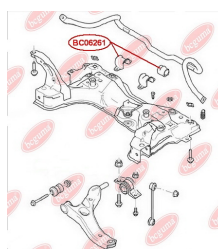

APPLICABILITY:

FORD

BC06261

BC0627**CONTROL ARM-/TRAILING ARM BUSH**www.en.bcguma.ua/auto/BC0627

Part Number:	BC0627
GTIN-13:	4823101801255
Number of other manufacturers (OEMs):	2T143063AA; 4366976
Weight, g:	270
Required amount:	2
Items in Package:	1
External diameter, mm:	40.0
Inner diameter, mm:	14.0
Thickness, mm:	65.0
Material:	Rubber / metal
That installation:	Front
Party settings:	Left / Right