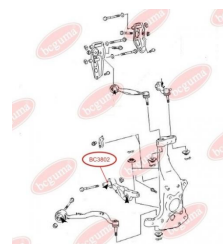

APPLICABILITY:

LEXUS

BC3802