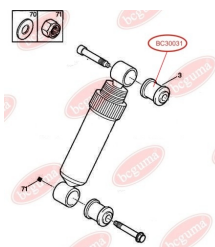

BC3003

BUSHING, SHOCK ABSORBER

www.en.bcguma.ua/auto/BC3003

Part Number:	BC3003
GTIN-13:	4823101804447
Number of other manufacturers (OEMs):	517111
Weight, g:	82
Required amount:	2
Items in Package:	1
External diameter, mm:	34.5
Inner diameter, mm:	16.0
Thickness, mm:	45.0
Material:	Rubber / metal
That installation:	Back
Party settings:	Left / Right

APPLICABILITY:

CITROËN, PEUGEOT

BUSHING, SHOCK ABSORBER

www.en.bcguma.ua/auto/BC30031

Part Number:	BC30031
GTIN-13:	4823101804454
Number of other manufacturers (OEMs):	517112
Weight, g:	80
Required amount:	2
Items in Package:	1
External diameter, mm:	33.0
Inner diameter, mm:	16.0
Thickness, mm:	45.0
Material:	Rubber / metal
That installation:	Back
Party settings:	Left / Right

APPLICABILITY:

CITROËN, PEUGEOT

BC30031