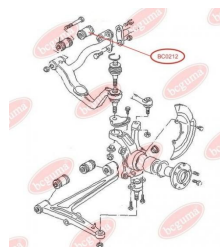

APPLICABILITY:

VW

BC0212