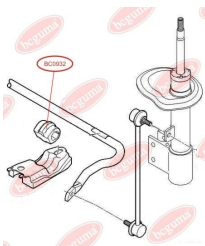

BC0932

ANTI-ROLL BAR BUSHING KIT

www.en.bcguma.ua/auto/BC0932

Part Number:	BC0932
GTIN-13:	4823101801897
Number of other manufacturers (OEMs):	5094E3; 509489
Weight, g:	68
Required amount:	2
Items in Package:	1
External diameter, mm:	-
Inner diameter, mm:	23.0
Thickness, mm:	50.0
Material:	Rubber / metal
That installation:	Front
Party settings:	Left / Right

APPLICABILITY:

ALFA ROMEO, CITROËN, DACIA, DAF, FIAT, LANCIA, LAND ROVER, PEUGEOT, RENAULT, SAAB, VAUXHALL, VOLVO, VW

BC0933

ANTI-ROLL BAR BUSHING KIT

www.en.bcguma.ua/auto/BC0933

Part Number:	BC0933
GTIN-13:	4823101801903
Number of other manufacturers (OEMs):	9685720080; 5094E4
Weight, g:	67
Required amount:	2
Items in Package:	1
External diameter, mm:	-
Inner diameter, mm:	24.0
Thickness, mm:	50.0
Material:	Rubber / metal
That installation:	Front
Party settings:	Left / Right

APPLICABILITY:

CITROËN, PEUGEOT