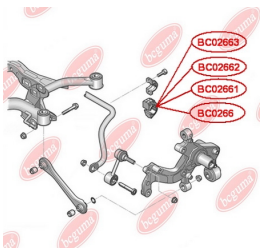

BC02661

ANTI-ROLL BAR BUSHING KIT

www.en.bcguma.ua/auto/BC02661

Part Number:	BC02661
GTIN-13:	4823101806144
Number of other manufacturers (OEMs):	1K0511327AQ
Weight, g:	66
Required amount:	2
Items in Package:	1
External diameter, mm:	46.0
Inner diameter, mm:	17.0
Thickness, mm:	40.0
Material:	Rubber / metal
That installation:	Back
Party settings:	Left / Right

APPLICABILITY:

AUDI, HONDA, SEAT, SKODA, VW

BC02662

ANTI-ROLL BAR BUSHING KIT

www.en.bcguma.ua/auto/BC02662

Part Number:	BC02662
GTIN-13:	4823101806151
Number of other manufacturers (OEMs):	1K0511327AR
Weight, g:	64
Required amount:	2
Items in Package:	1
External diameter, mm:	46.0
Inner diameter, mm:	18.3
Thickness, mm:	40.0
Material:	Rubber / metal
That installation:	Back
Party settings:	Left / Right

APPLICABILITY:

AUDI, HONDA, SEAT, SKODA, VW