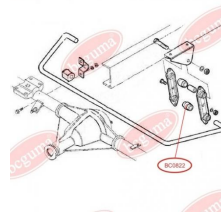

APPLICABILITY:

IVECO

BC0822