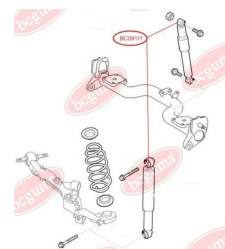

APPLICABILITY:

FIAT

BC0911