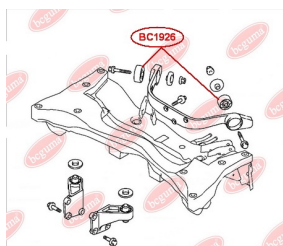

BC1926

MOUNTING, DIFFERENTIAL

www.en.bcguma.ua/auto/BC1926

Part Number:	BC1926
GTIN-13:	4823101805451
Number of other manufacturers (OEMs):	MN100065; MR594994
Weight, g:	178
Required amount:	2
Items in Package:	1
External diameter, mm:	60.5
Inner diameter, mm:	12.0
Thickness, mm:	38.0
Material:	Metal / Rubber
That installation:	Back
Party settings:	Left / Right

APPLICABILITY:

MITSUBISHI

CONTROL ARM-/TRAILING ARM BUSH

www.en.bcguma.ua/auto/BC2001

Part Number:	BC2001
GTIN-13:	4823101804119
Number of other manufacturers (OEMs):	MB809388
Weight, g:	58
Required amount:	2
Items in Package:	1
External diameter, mm:	60.0
Inner diameter, mm:	24.0
Thickness, mm:	27.0
Material:	Rubber
That installation:	Back Front
Party settings:	Left / Right

APPLICABILITY:

MITSUBISHI

BC2001