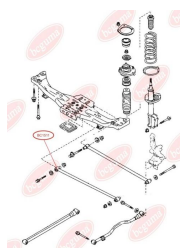

APPLICABILITY:

MAZDA