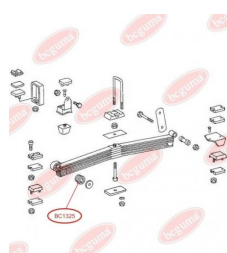

BC1325

BUSH, SPRING SHACKLE

www.en.bcguma.ua/auto/BC1325

Part Number:	BC1325
GTIN-13:	4823101802528
Number of other manufacturers (OEMs):	A6753200150
Weight, g:	238
Required amount:	-
Items in Package:	1
External diameter, mm:	75.0
Inner diameter, mm:	36.0
Thickness, mm:	58.0
Material:	Rubber / metal
That installation:	Back
Party settings:	Left / Right

APPLICABILITY:

MERCEDES-BENZ