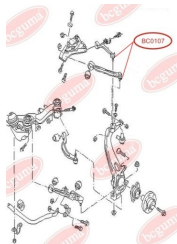

**APPLICABILITY:**

AUDI, SEAT, SKODA, VW

BC0104

BC0105**BEARING RING, LOWER BUSHING**www.en.bcguma.ua/auto/BC0105

Part Number:	BC0105
GTIN-13:	4823101800067
Number of other manufacturers (OEMs):	811512333A
Weight, g:	42
Required amount:	2
Items in Package:	1
External diameter, mm:	48.0
Inner diameter, mm:	10.0
Thickness, mm:	32.0
Material:	Rubber
That installation:	Back
Party settings:	Left / Right

**APPLICABILITY:**

AUDI

BEARING RING, UPPER BUSHINGwww.en.bcguma.ua/auto/BC0106

Part Number:	BC0106
GTIN-13:	4823101800074
Number of other manufacturers (OEMs):	811512335A
Weight, g:	33
Required amount:	2
Items in Package:	1
External diameter, mm:	48.0
Inner diameter, mm:	10.0
Thickness, mm:	21.0
Material:	Rubber
That installation:	Back
Party settings:	Left / Right

**APPLICABILITY:**

AUDI

BC0106

BC0107**ANTHER OF BALL JOINT**www.en.bcguma.ua/auto/BC0107

Part Number:	BC0107
GTIN-13:	4823101800081
Number of other manufacturers (OEMs):	4D0407509G; 4D0407509J
Weight, g:	5
Required amount:	2
Items in Package:	1
External diameter, mm:	28.0
Inner diameter, mm:	14.0
Thickness, mm:	22.0
Material:	Rubber MBS
That installation:	Front
Party settings:	Left / Right

APPLICABILITY:

AUDI, SEAT, SKODA, VW

**ANTHER OF BALL JOINT**www.en.bcguma.ua/auto/BC0108

Part Number:	BC0108
GTIN-13:	4823101800098
Number of other manufacturers (OEMs):	86VB3395A2E; 6154161
Weight, g:	10
Required amount:	2
Items in Package:	1
External diameter, mm:	41.0
Inner diameter, mm:	16.0
Thickness, mm:	27.0
Material:	Rubber MBS
That installation:	Front
Party settings:	Left / Right