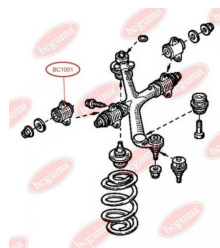

APPLICABILITY:

NISSAN, OPEL, RENAULT, VAUXHALL

BC1001