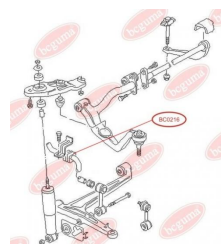

BC0215

MOUNTING, AXLE BEAM

www.en.bcguma.ua/auto/BC0215

Part Number:	BC0215
GTIN-13:	4823101800319
Number of other manufacturers (OEMs):	251501131A
Weight, g:	210
Required amount:	4
Items in Package:	1
External diameter, mm:	47.0
Inner diameter, mm:	12.0
Thickness, mm:	75.0
Material:	Rubber / metal
That installation:	Back
Party settings:	Left / Right

APPLICABILITY:

VW

STABILISER MOUNTING

www.en.bcguma.ua/auto/BC0216

Part Number:	BC0216
GTIN-13:	4823101800326
Number of other manufacturers (OEMs):	7D1411041; 701411041
Weight, g:	30
Required amount:	2
Items in Package:	1
External diameter, mm:	-
Inner diameter, mm:	22.5
Thickness, mm:	30.0
Material:	Rubber
That installation:	Front
Party settings:	Left / Right

APPLICABILITY:

VW

BC0216