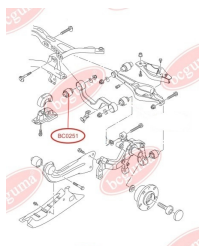

APPLICABILITY:

VW

BC0248

BC0249**CONTROL ARM-/TRAILING ARM BUSH**www.en.bcguma.ua/auto/BC0249

Part Number:	BC0249
GTIN-13:	4823101800616
Number of other manufacturers (OEMs):	1K0505311AB; 1K0505311AA; 1K0505171B; 1K0505171C; 1K0505173C; 1K0505371
Weight, g:	95
Required amount:	2
Items in Package:	1
External diameter, mm:	42.4
Inner diameter, mm:	12.0
Thickness, mm:	60.0
Material:	Rubber / metal
That installation:	Back
Party settings:	Left / Right

APPLICABILITY:

AUDI, SEAT, SKODA, VW

**CONTROL ARM-/TRAILING ARM BUSH**www.en.bcguma.ua/auto/BC0250

Part Number:	BC0250
GTIN-13:	4823101800623
Number of other manufacturers (OEMs):	5Q0505323C; 1K0505323N; 1K0505323H; 1K0505323G; 1K0505323D; 1K0505203A
Weight, g:	127
Required amount:	2
Items in Package:	1
External diameter, mm:	38.5
Inner diameter, mm:	14.0
Thickness, mm:	45.0
Material:	Rubber / metal
That installation:	Back
Party settings:	Left / Right

APPLICABILITY:

AUDI, SEAT, SKODA, VW

BC0250

BC0251**CONTROL ARM-/TRAILING ARM BUSH**www.en.bcguma.ua/auto/BC0251

Part Number:	BC0251
GTIN-13:	4823101800630
Number of other manufacturers (OEMs):	5Q0505323C; 1K0505323N; 1K0505323H; 1K0505323G; 1K0505323D; 1K0505203A; 1K0505279A
Weight, g:	73
Required amount:	2
Items in Package:	1
External diameter, mm:	39.0
Inner diameter, mm:	12.0
Thickness, mm:	45.0
Material:	Rubber / metal
That installation:	Back Top
Party settings:	Left / Right