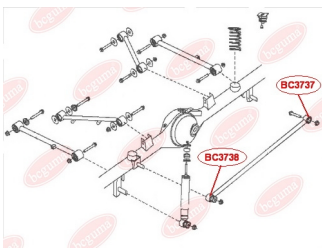

BC3737

CONTROL ARM-/TRAILING ARM BUSH

www.en.bcguma.ua/auto/BC3737

Part Number:	BC3737
GTIN-13:	4823101806595
Number of other manufacturers (OEMs):	2917533K00
Weight, g:	163
Required amount:	1
Items in Package:	1
External diameter, mm:	38.0
Inner diameter, mm:	16.0
Thickness, mm:	55.0
Material:	Rubber / metal
That installation:	Back
Party settings:	Right

APPLICABILITY:

GREAT WALL

RUBBER BUFFER, SUSPENSION

www.en.bcguma.ua/auto/BC3740

Part Number:	BC3740
GTIN-13:	4823101806601
Number of other manufacturers (OEMs):	B112901027
Weight, g:	120
Required amount:	2
Items in Package:	1
External diameter, mm:	53.0
Inner diameter, mm:	22.0
Thickness, mm:	75.0
Material:	Rubber
That installation:	Front
Party settings:	Left / Right

APPLICABILITY:

CHERY

BC3740