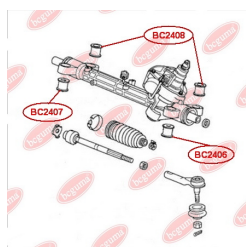

APPLICABILITY:

HONDA

BC2406