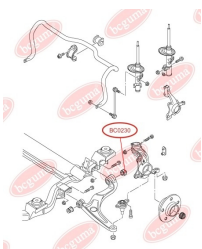

**APPLICABILITY:**

AUDI, SEAT, SKODA, VW

STABILISER MOUNTINGwww.en.bcguma.ua/auto/BC0229

Part Number:	BC0229
GTIN-13:	4823101800456
Number of other manufacturers (OEMs):	1J0411314T
Weight, g:	22
Required amount:	2
Items in Package:	1
External diameter, mm:	34.0
Inner diameter, mm:	21.0
Thickness, mm:	25.0
Material:	Rubber
That installation:	Front
Party settings:	Left / Right

APPLICABILITY:

AUDI, SEAT, SKODA, VW

BC0229

BC0230

TRACK CONTROL ARM BUSH

www.en.bcguma.ua/auto/BC0230

Part Number:	BC0230
GTIN-13:	4823101800463
Number of other manufacturers (OEMs):	7H0407182; 7H0407182A; 7H0407151F; 7H0407152F
Weight, g:	433
Required amount:	2
Items in Package:	1
External diameter, mm:	60.0
Inner diameter, mm:	14.2
Thickness, mm:	64.0
Material:	Rubber / metal
That installation:	Back Front
Party settings:	Left / Right