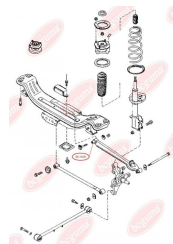

TRACK CONTROL ARM BUSH, REAR

www.en.bcguma.ua/auto/BC1609

Part Number:	BC1609
GTIN-13:	4823101803617
Number of other manufacturers (OEMs):	GC5J2860X; GA2A2860XA; GC5J28600
Weight, g:	164
Required amount:	2
Items in Package:	1
External diameter, mm:	35.0
Inner diameter, mm:	12.0
Thickness, mm:	64.0
Material:	Rubber / metal
That installation:	Back
Party settings:	Left / Right