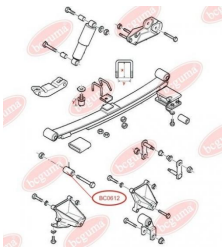

BC0612

BUSHING, LEAF SPRING

www.en.bcguma.ua/auto/BC0612

Part Number:	BC0612
GTIN-13:	4823101801088
Number of other manufacturers (OEMs):	95VB5781AA; 7328510
Weight, g:	370
Required amount:	2
Items in Package:	1
External diameter, mm:	57.0
Inner diameter, mm:	18.0
Thickness, mm:	72.0
Material:	Rubber / metal
That installation:	Back
Party settings:	Left / Right

APPLICABILITY:

FORD

BC0613

BUSHING, LEAF SPRING

www.en.bcguma.ua/auto/BC0613

Part Number:	BC0613
GTIN-13:	4823101801095
Number of other manufacturers (OEMs):	92VB5719AA; 6197146
Weight, g:	342
Required amount:	2
Items in Package:	1
External diameter, mm:	50.0
Inner diameter, mm:	16.0
Thickness, mm:	82.0
Material:	Rubber / metal
That installation:	Back
Party settings:	Left / Right

APPLICABILITY:

FORD