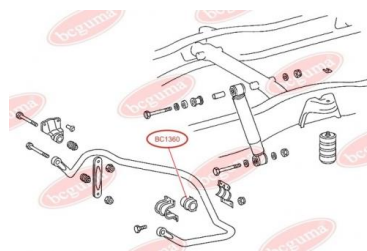

APPLICABILITY:

MERCEDES-BENZ

BC1360