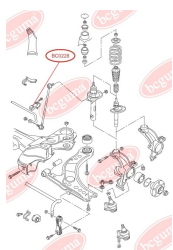

BC0228

STABILISER MOUNTING

www.en.bcguma.ua/auto/BC0228

Part Number:	BC0228
GTIN-13:	4823101800449
Number of other manufacturers (OEMs):	1J0411314P
Weight, g:	23
Required amount:	2
Items in Package:	1
External diameter, mm:	34.0
Inner diameter, mm:	20.0
Thickness, mm:	25.0
Material:	Rubber
That installation:	Front
Party settings:	Left / Right