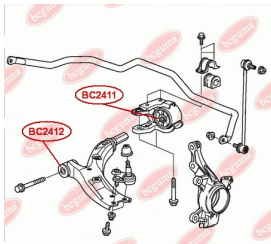

BC2411

CONTROL ARM-/TRAILING ARM BUSH

www.en.bcguma.ua/auto/BC2411

Part Number:	BC2411
GTIN-13:	4823101805529
Number of other manufacturers (OEMs):	51395SWAE01
Weight, g:	210
Required amount:	2
Items in Package:	1
External diameter, mm:	70.5
Inner diameter, mm:	19.0
Thickness, mm:	50.0
Material:	Polymer/Rubber/Metal
That installation:	Front
Party settings:	Left / Right

APPLICABILITY:

HONDA

CONTROL ARM-/TRAILING ARM BUSH

www.en.bcguma.ua/auto/BC2412

Part Number:	BC2412
GTIN-13:	4823101805000
Number of other manufacturers (OEMs):	51350SWAE01
Weight, g:	183
Required amount:	2
Items in Package:	1
External diameter, mm:	41.5
Inner diameter, mm:	14.3
Thickness, mm:	61.0
Material:	Rubber / metal
That installation:	Front
Party settings:	Left / Right

APPLICABILITY:

HONDA

BC2412