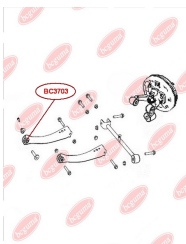

BC3703

CONTROL ARM-/TRAILING ARM BUSH

www.en.bcguma.ua/auto/BC3703

Part Number:	BC3703
GTIN-13:	4823101804812
Number of other manufacturers (OEMs):	2911040001
Weight, g:	92
Required amount:	2
Items in Package:	1
External diameter, mm:	33.0
Inner diameter, mm:	15.0
Thickness, mm:	40.0
Material:	Rubber / metal
That installation:	Front
Party settings:	Left / Right

APPLICABILITY:

GEELY

BC3704

CONTROL ARM-/TRAILING ARM BUSH

www.en.bcguma.ua/auto/BC3704

Part Number:	BC3704
GTIN-13:	4823101804829
Number of other manufacturers (OEMs):	2911020001
Weight, g:	58
Required amount:	6
Items in Package:	1
External diameter, mm:	31.0
Inner diameter, mm:	12.0
Thickness, mm:	40.0
Material:	Rubber / metal
That installation:	Front
Party settings:	Left / Right

APPLICABILITY:

GEELY