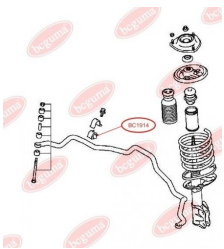

BC1914

ANTI-ROLL BAR BUSHING KIT

www.en.bcguma.ua/auto/BC1914

Part Number:	BC1914
GTIN-13:	4823101804041
Number of other manufacturers (OEMs):	MN100250
Weight, g:	34
Required amount:	2
Items in Package:	1
External diameter, mm:	-
Inner diameter, mm:	26.0
Thickness, mm:	36.0
Material:	Rubber
That installation:	Front
Party settings:	Left / Right