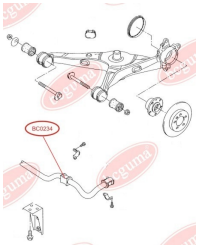

BC0234

STABILISER MOUNTING

www.en.bcguma.ua/auto/BC0234

Part Number:	BC0234
GTIN-13:	4823101800500
Number of other manufacturers (OEMs):	7H5511413B
Weight, g:	51
Required amount:	2
Items in Package:	1
External diameter, mm:	35.5
Inner diameter, mm:	23.0
Thickness, mm:	51.0
Material:	Rubber
That installation:	Front
Party settings:	Left / Right

APPLICABILITY:

VW

CONTROL ARM-/TRAILING ARM BUSH

www.en.bcguma.ua/auto/BC0235

Part Number:	BC0235
GTIN-13:	4823101800517
Number of other manufacturers (OEMs):	7L0505397; 7L0505398
Weight, g:	100
Required amount:	2
Items in Package:	1
External diameter, mm:	44.3
Inner diameter, mm:	12.3
Thickness, mm:	40.0
Material:	Rubber / metal
That installation:	Back
Party settings:	Left / Right

APPLICABILITY:

AUDI, PORSCHE, VW

BC0235