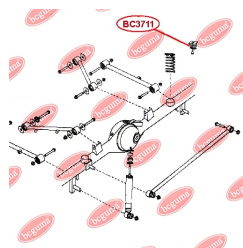

BC3711

CONTROL ARM-/TRAILING ARM BUSH

www.en.bcguma.ua/auto/BC3711

Part Number:	BC3711
GTIN-13:	4823101806571
Number of other manufacturers (OEMs):	2912210K00
Weight, g:	276
Required amount:	2
Items in Package:	1
External diameter, mm:	60.0
Inner diameter, mm:	27.0
Thickness, mm:	75.0
Material:	Rubber / metal
That installation:	Back
Party settings:	Left / Right

APPLICABILITY:

GREAT WALL

RUBBER BUFFER, SUSPENSION

www.en.bcguma.ua/auto/BC3712

Part Number:	BC3712
GTIN-13:	4823101806373
Number of other manufacturers (OEMs):	1014001709
Weight, g:	98
Required amount:	2
Items in Package:	1
External diameter, mm:	55.0
Inner diameter, mm:	20.0
Thickness, mm:	76.0
Material:	Rubber
That installation:	Front
Party settings:	Left / Right

APPLICABILITY:

GEELY

BC3712