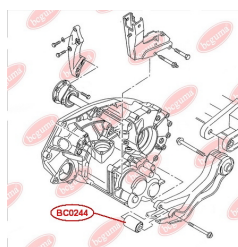

APPLICABILITY:

VW

BC0244