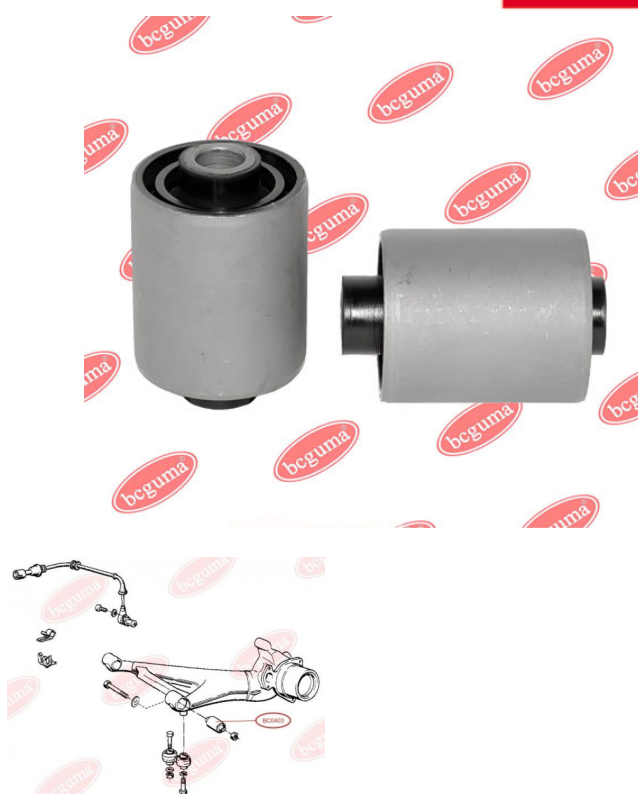

BC0402

CONTROL ARM-/TRAILING ARM BUSH, REINFORCED "BAD ROADS"

www.en.bcguma.ua/auto/BC0402

Part Number:	BC0402
GTIN-13:	4823101800821
Number of other manufacturers (OEMs):	31121130123; 31121130140; 31129058815; 31129058931; 31121127378
Weight, g:	160
Required amount:	2
Items in Package:	1
External diameter, mm:	60.0
Inner diameter, mm:	18.0
Thickness, mm:	33.0
Material:	Rubber / metal
That installation:	Back Front
Party settings:	Left / Right

APPLICABILITY:

ALPINA, BMW

CONTROL ARM-/TRAILING ARM BUSH

www.en.bcguma.ua/auto/BC0403

Part Number:	BC0403
GTIN-13:	4823101800838
Number of other manufacturers (OEMs):	33321123462; 33329061946; 33329058823; 33321125563; 33321137459
Weight, g:	270
Required amount:	2
Items in Package:	1
External diameter, mm:	44.5
Inner diameter, mm:	12.0
Thickness, mm:	67.0
Material:	Rubber / metal
That installation:	Back
Party settings:	Left / Right

APPLICABILITY:

BMW

BC0403