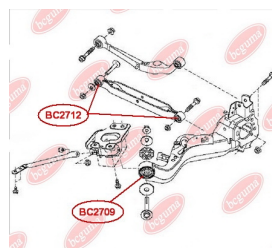

APPLICABILITY:

NISSAN

BC2712