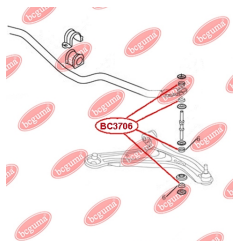

APPLICABILITY:

GEELY

BC3706