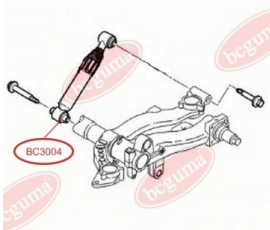

BC3004

BUSHING, SHOCK ABSORBER

www.en.bcguma.ua/auto/BC3004

Part Number:	BC3004
GTIN-13:	4823101804461
Number of other manufacturers (OEMs):	5206Y3; 5206R5; 5206T8; 5206V8; 5206Q5; 5206R6
Weight, g:	95
Required amount:	2
Items in Package:	1
External diameter, mm:	33.5
Inner diameter, mm:	14.0
Thickness, mm:	62.0
Material:	Rubber / metal
That installation:	Back
Party settings:	Left / Right

APPLICABILITY:

BMW, CITROËN, MAZDA, PEUGEOT