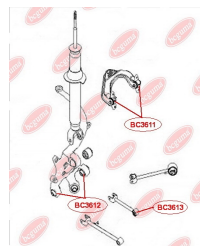

APPLICABILITY:

CHEVROLET

BC3613