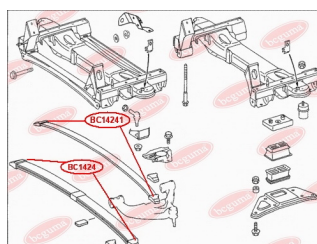

APPLICABILITY:

MERCEDES-BENZ

BC14241