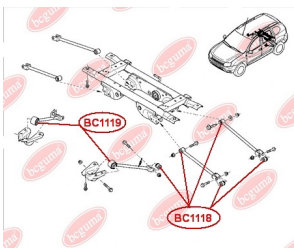

BC1118

CONTROL ARM-/TRAILING ARM BUSH

www.en.bcguma.ua/auto/BC1118

Part Number:	BC1118
GTIN-13:	4823101806199
Number of other manufacturers (OEMs):	8200839124; 8200839121; 8200839119
Weight, g:	91
Required amount:	10
Items in Package:	1
External diameter, mm:	34.0
Inner diameter, mm:	14.1
Thickness, mm:	40.0
Material:	Rubber / metal
That installation:	Back
Party settings:	Left / Right

APPLICABILITY:

DACIA

CONTROL ARM-/TRAILING ARM BUSH

www.en.bcguma.ua/auto/BC1119

Part Number:	BC1119
GTIN-13:	4823101806212
Number of other manufacturers (OEMs):	8200841004; 551107894R
Weight, g:	291
Required amount:	2
Items in Package:	1
External diameter, mm:	52.3
Inner diameter, mm:	14.3
Thickness, mm:	56.0
Material:	Metal / Rubber
That installation:	Back
Party settings:	Left / Right

APPLICABILITY:

DACIA, RENAULT

BC1119