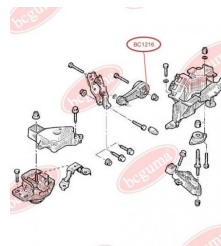

BC1215

HUB CARRIER BUSHING

www.en.bcguma.ua/auto/BC1215

Part Number:	BC1215
GTIN-13:	4823101802245
Number of other manufacturers (OEMs):	4409738; 8200050010; 8200267972; 8200550670; 4412523; 4418066
Weight, g:	209
Required amount:	1
Items in Package:	1
External diameter, mm:	40.0
Inner diameter, mm:	12.0
Thickness, mm:	44.0
Material:	Rubber / metal
That installation:	Back
Party settings:	Right

APPLICABILITY:

OPEL, VAUXHALL

ENGINE MOUNTING

www.en.bcguma.ua/auto/BC1216

Part Number:	BC1216
GTIN-13:	4823101802252
Number of other manufacturers (OEMs):	7700424321; 7700800522
Weight, g:	94
Required amount:	-
Items in Package:	1
External diameter, mm:	54.7
Inner diameter, mm:	10.2
Thickness, mm:	46.0
Material:	Rubber / metal
That installation:	-
Party settings:	Behind

APPLICABILITY:

RENAULT

BC1216