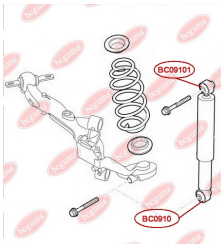

BC09101

SHOCK ABSORBER BUSH

www.en.bcguma.ua/auto/BC09101

Part Number:	BC09101
GTIN-13:	4823101805024
Number of other manufacturers (OEMs):	51810129; 51819223; 51858711; 51815192; 51879968; 51883458; 51906053
Weight, g:	142
Required amount:	2
Items in Package:	1
External diameter, mm:	41.6
Inner diameter, mm:	12.0
Thickness, mm:	48.0
Material:	Metal / Rubber
That installation:	Back
Party settings:	Left / Right

APPLICABILITY:

FIAT, OPEL

SHOCK ABSORBER BUSH

www.en.bcguma.ua/auto/BC0911

Part Number:	BC0911
GTIN-13:	4823101801699
Number of other manufacturers (OEMs):	46824682; 46825166; 51714754; 46749274
Weight, g:	69
Required amount:	2
Items in Package:	1
External diameter, mm:	42.0
Inner diameter, mm:	14.0
Thickness, mm:	32.0
Material:	Polyamide / rubber / metal
That installation:	Back
Party settings:	Left / Right

APPLICABILITY:

FIAT

BC0911