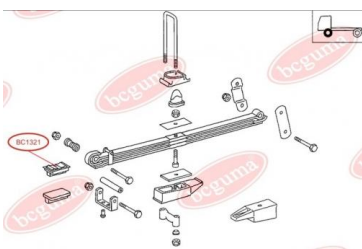

APPLICABILITY:

MERCEDES-BENZ

**BC1322****ANTI-ROLL BAR BUSHING KIT**

www.en.bcguma.ua/auto/BC1322

Part Number:	BC1322
GTIN-13:	4823101802498
Number of other manufacturers (OEMs):	A6733230385
Weight, g:	174
Required amount:	2
Items in Package:	1
External diameter, mm:	-
Inner diameter, mm:	28.0
Thickness, mm:	-
Material:	Rubber
That installation:	Front
Party settings:	Left / Right