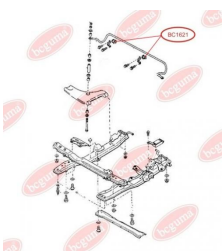

**APPLICABILITY:**

MAZDA

BC1621**ANTI-ROLL BAR BUSHING KIT**www.en.bcguma.ua/auto/BC1621

Part Number:	BC1621
GTIN-13:	4823101803709
Number of other manufacturers (OEMs):	G03034156
Weight, g:	28
Required amount:	2
Items in Package:	1
External diameter, mm:	31.0
Inner diameter, mm:	16.5
Thickness, mm:	38.5
Material:	Rubber
That installation:	Back
Party settings:	Left / Right