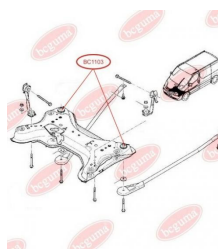

APPLICABILITY:

NISSAN, OPEL, RENAULT, VAUXHALL

BC1103