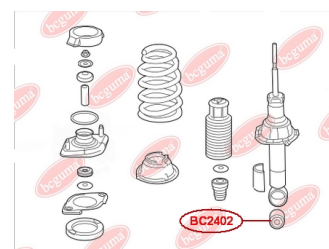

BC2401

CONTROL ARM-/TRAILING ARM BUSH

www.en.bcguma.ua/auto/BC2401

Part Number:	BC2401
GTIN-13:	4823101804195
Number of other manufacturers (OEMs):	51360SEAE01; 51391SDAA03; 51391SEA004; 51350SEAE01
Weight, g:	388
Required amount:	2
Items in Package:	1
External diameter, mm:	74.0
Inner diameter, mm:	14.0
Thickness, mm:	60.0
Material:	Rubber / metal
That installation:	Front
Party settings:	Left / Right

APPLICABILITY:

HONDA

SHOCK ABSORBER BUSH

www.en.bcguma.ua/auto/BC2402

Part Number:	BC2402
GTIN-13:	4823101805079
Number of other manufacturers (OEMs):	52622S7A014
Weight, g:	187
Required amount:	2
Items in Package:	1
External diameter, mm:	40.2
Inner diameter, mm:	14.0
Thickness, mm:	45.0
Material:	Metal / Rubber
That installation:	Back
Party settings:	Left / Right

APPLICABILITY:

HONDA, HONDA (GAC)

BC2402