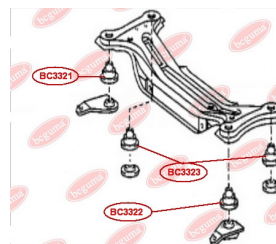

APPLICABILITY:

LEXUS, TOYOTA

BC3321