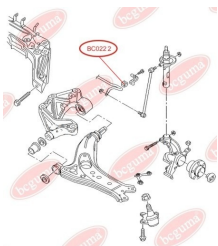

BC0222

STABILISER MOUNTING

www.en.bcguma.ua/auto/BC0222

Part Number:	BC0222
GTIN-13:	4823101800388
Number of other manufacturers (OEMs):	6Q0411314Q; 6Q0411314M
Weight, g:	31
Required amount:	2
Items in Package:	1
External diameter, mm:	33.0
Inner diameter, mm:	17.0
Thickness, mm:	36.0
Material:	Rubber
That installation:	Front
Party settings:	Left / Right