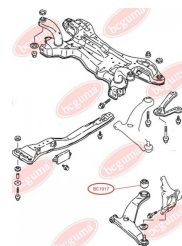

APPLICABILITY:

MITSUBISHI

BC1917