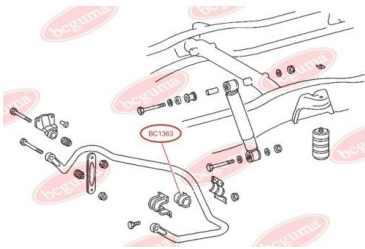

BC1363

STABILISER MOUNTING

www.en.bcguma.ua/auto/BC1363

Part Number:	BC1363
GTIN-13:	4823101802962
Number of other manufacturers (OEMs):	A6673260081
Weight, g:	175
Required amount:	2
Items in Package:	1
External diameter, mm:	68.0
Inner diameter, mm:	35.0
Thickness, mm:	80.0
Material:	Rubber
That installation:	Back
Party settings:	Left / Right