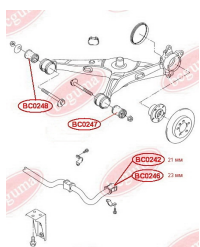

BC0247

CONTROL ARM-/TRAILING ARM BUSH, REINFORCED "BAD ROADS"

www.en.bcguma.ua/auto/BC0247

Part Number:	BC0247
GTIN-13:	4823101800593
Number of other manufacturers (OEMs):	7H0501131A
Weight, g:	370
Required amount:	2
Items in Package:	1
External diameter, mm:	60.0
Inner diameter, mm:	14.0
Thickness, mm:	75.0
Material:	Rubber / metal
That installation:	Back
Party settings:	Left / Right

APPLICABILITY:

VW

CONTROL ARM-/TRAILING ARM BUSH

www.en.bcguma.ua/auto/BC0248

Part Number:	BC0248
GTIN-13:	4823101800609
Number of other manufacturers (OEMs):	7H0501132A
Weight, g:	409
Required amount:	2
Items in Package:	1
External diameter, mm:	60.0
Inner diameter, mm:	14.0
Thickness, mm:	75.0
Material:	Rubber / metal
That installation:	Back
Party settings:	Left / Right

APPLICABILITY:

VW

BC0248