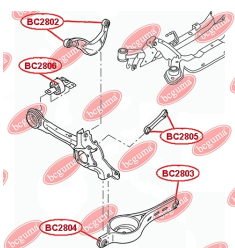

BC2802

CONTROL ARM-/TRAILING ARM BUSH

www.en.bcguma.ua/auto/BC2802

Part Number:	BC2802
GTIN-13:	4823101806205
Number of other manufacturers (OEMs):	6G915500BAA; 6G915500XAA; 6G915500MAD; 6G915500NAD; 6G915500AAC; 30748343; 1387629; 1509830; 1509831; 1457609
Weight, g:	111
Required amount:	4
Items in Package:	1
External diameter, mm:	36.2
Inner diameter, mm:	12.3
Thickness, mm:	35.0
Material:	Metal / Rubber
That installation:	Back
Party settings:	Left / Right

APPLICABILITY:

BMW, FORD, MAZDA, TOYOTA, VOLVO

CONTROL ARM-/TRAILING ARM BUSH

www.en.bcguma.ua/auto/BC2803

Part Number:	BC2803
GTIN-13:	4823101806335
Number of other manufacturers (OEMs):	6G915K652XAE; 1469125; 30760324
Weight, g:	246
Required amount:	2
Items in Package:	1
External diameter, mm:	38.0
Inner diameter, mm:	12.0
Thickness, mm:	55.0
Material:	Rubber / metal
That installation:	Back
Party settings:	Left / Right

APPLICABILITY:

FORD, VOLVO

BC2803