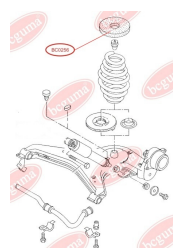

APPLICABILITY:

VW

BC0256