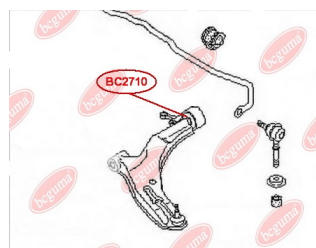

APPLICABILITY:

NISSAN

BC2710