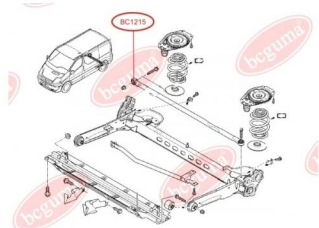

BC1215

HUB CARRIER BUSHING

www.en.bcguma.ua/auto/BC1215

Part Number:	BC1215
GTIN-13:	4823101802245
Number of other manufacturers (OEMs):	4409738; 8200050010; 8200267972; 8200550670; 4412523; 4418066
Weight, g:	209
Required amount:	1
Items in Package:	1
External diameter, mm:	40.0
Inner diameter, mm:	12.0
Thickness, mm:	44.0
Material:	Rubber / metal
That installation:	Back
Party settings:	Right