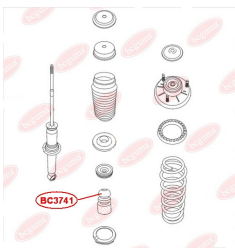

BC3741

RUBBER BUFFER, SUSPENSION

www.en.bcguma.ua/auto/BC3741

Part Number:	BC3741
GTIN-13:	4823101806618
Number of other manufacturers (OEMs):	B112911033
Weight, g:	105
Required amount:	2
Items in Package:	1
External diameter, mm:	48.0
Inner diameter, mm:	12.0
Thickness, mm:	82.0
Material:	Rubber
That installation:	Back
Party settings:	Left / Right

APPLICABILITY:

CHERY

ANTI-ROLL BAR BUSHING KIT

www.en.bcguma.ua/auto/BC3742

Part Number:	BC3742
GTIN-13:	4823101806519
Number of other manufacturers (OEMs):	1064001045
Weight, g:	53
Required amount:	2
Items in Package:	1
External diameter, mm:	36.0
Inner diameter, mm:	20.0
Thickness, mm:	43.0
Material:	Rubber
That installation:	Front
Party settings:	Left / Right

APPLICABILITY:

EMGRAND (GEELY)

BC3742