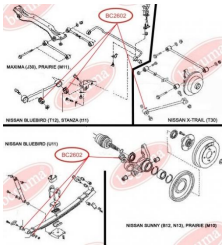

BC2602

CONTROL ARM-/TRAILING ARM BUSH

www.en.bcguma.ua/auto/BC2602

Part Number:	BC2602
GTIN-13:	4823101804249
Number of other manufacturers (OEMs):	5511163J10; 5511156J00; 5511090J10; 5511063J10; 55045D0101; 551108H505; 5511056J00; 5511190J10
Weight, g:	120
Required amount:	2
Items in Package:	1
External diameter, mm:	50.0
Inner diameter, mm:	12.0
Thickness, mm:	56.0
Material:	Rubber / metal
That installation:	Back
Party settings:	Left / Right

APPLICABILITY:

INFINITI, NISSAN, RENAULT TRUCKS

ANTI-ROLL BAR BUSHING KIT

www.en.bcguma.ua/auto/BC2603

Part Number:	BC2603
GTIN-13:	4823101804256
Number of other manufacturers (OEMs):	5624301E01
Weight, g:	155
Required amount:	2
Items in Package:	1
External diameter, mm:	51.0
Inner diameter, mm:	12.0
Thickness, mm:	60.0
Material:	Rubber / metal
That installation:	Back
Party settings:	Left / Right

APPLICABILITY:

NISSAN

BC2603