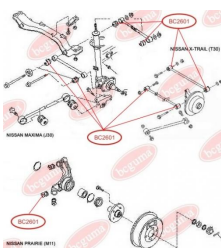

BC2601

CONTROL ARM-/TRAILING ARM BUSH

www.en.bcguma.ua/auto/BC2601

Part Number:	BC2601
GTIN-13:	4823101804232
Number of other manufacturers (OEMs):	5515750A10; 5515251E00
Weight, g:	107
Required amount:	4
Items in Package:	1
External diameter, mm:	36.0
Inner diameter, mm:	14.2
Thickness, mm:	40.0
Material:	Rubber / metal
That installation:	Back
Party settings:	Left / Right

APPLICABILITY:

NISSAN

BC26011

CONTROL ARM-/TRAILING ARM BUSH

www.en.bcguma.ua/auto/BC26011

Part Number:	BC26011
GTIN-13:	4823101805833
Number of other manufacturers (OEMs):	5515750A10; 5515251E00
Weight, g:	99
Required amount:	4
Items in Package:	1
External diameter, mm:	34.0
Inner diameter, mm:	14.2
Thickness, mm:	40.0
Material:	Rubber / metal
That installation:	Back
Party settings:	Left / Right

APPLICABILITY:

NISSAN