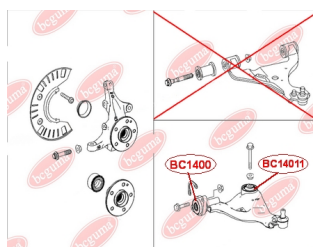

APPLICABILITY:

MERCEDES-BENZ

BC14011