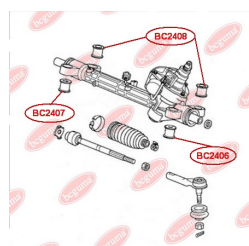

APPLICABILITY:

HONDA

BC2408