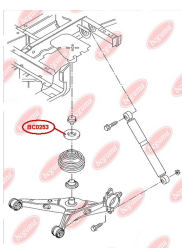

BC0253

REAR SPRING UPPER MOUNT

www.en.bcguma.ua/auto/BC0253

Part Number:	BC0253
GTIN-13:	4823101805659
Number of other manufacturers (OEMs):	7H0511149B
Weight, g:	124
Required amount:	2
Items in Package:	1
External diameter, mm:	110.0
Inner diameter, mm:	54.0
Thickness, mm:	40.0
Material:	Rubber
That installation:	Back
Party settings:	Left / Right

APPLICABILITY:

VW

SPRING SEAT (SMALL SPRING)

www.en.bcguma.ua/auto/BC0256

Part Number:	BC0256
GTIN-13:	4823101800654
Number of other manufacturers (OEMs):	7D0511147A
Weight, g:	380
Required amount:	2
Items in Package:	1
External diameter, mm:	156.0
Inner diameter, mm:	70.0
Thickness, mm:	20.0
Material:	Rubber
That installation:	Back Top
Party settings:	Left / Right

APPLICABILITY:

VW

BC0256