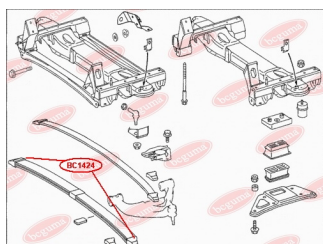

BC1424

RUBBER BUFFER, SUSPENSION

www.en.bcguma.ua/auto/BC1424

Part Number:	BC1424
GTIN-13:	4823101803358
Number of other manufacturers (OEMs):	A9013220619
Weight, g:	272
Required amount:	2
Items in Package:	1
External diameter, mm:	-
Inner diameter, mm:	-
Thickness, mm:	134.0
Material:	Rubber
That installation:	Front
Party settings:	Left / Right

APPLICABILITY:

MERCEDES-BENZ

RUBBER BUFFER, SUSPENSION

www.en.bcguma.ua/auto/BC14241

Part Number:	BC14241
GTIN-13:	4823101806427
Number of other manufacturers (OEMs):	A9013222419
Weight, g:	253
Required amount:	2
Items in Package:	1
External diameter, mm:	-
Inner diameter, mm:	-
Thickness, mm:	134.0
Material:	Rubber
That installation:	Front
Party settings:	Left / Right

APPLICABILITY:

MERCEDES-BENZ

BC14241