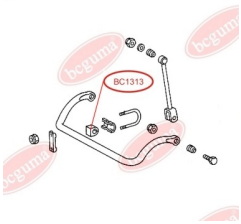

BC1313

STABILISER MOUNTING

www.en.bcguma.ua/auto/BC1313

Part Number:	BC1313
GTIN-13:	4823101802405
Number of other manufacturers (OEMs):	A6023260882
Weight, g:	91
Required amount:	2
Items in Package:	1
External diameter, mm:	48.0
Inner diameter, mm:	28.0
Thickness, mm:	48.5
Material:	Rubber
That installation:	Front
Party settings:	Left / Right