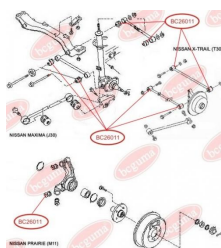

CONTROL ARM-/TRAILING ARM BUSH

www.en.bcguma.ua/auto/BC26011

Part Number:	BC26011
GTIN-13:	4823101805833
Number of other manufacturers (OEMs):	5515750A10; 5515251E00
Weight, g:	99
Required amount:	4
Items in Package:	1
External diameter, mm:	34.0
Inner diameter, mm:	14.2
Thickness, mm:	40.0
Material:	Rubber / metal
That installation:	Back
Party settings:	Left / Right