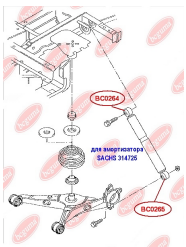

BC0265

SHOCK ABSORBER BUSH, LOWER

www.en.bcguma.ua/auto/BC0265

Part Number:	BC0265
GTIN-13:	4823101800746
Number of other manufacturers (OEMs):	7H0513029F
Weight, g:	121
Required amount:	2
Items in Package:	1
External diameter, mm:	42.2
Inner diameter, mm:	14.0
Thickness, mm:	40.0
Material:	Metal / Rubber
That installation:	Back
Party settings:	Left / Right

APPLICABILITY:

VW

BC0266

ANTI-ROLL BAR BUSHING KIT

www.en.bcguma.ua/auto/BC0266

Part Number:	BC0266
GTIN-13:	4823101805994
Number of other manufacturers (OEMs):	1K0511327AP; 1K0511327AE
Weight, g:	62
Required amount:	2
Items in Package:	1
External diameter, mm:	45.5
Inner diameter, mm:	15.0
Thickness, mm:	40.0
Material:	Rubber / metal
That installation:	Back
Party settings:	Left / Right

APPLICABILITY:

AUDI, HONDA, SEAT, SKODA, VW