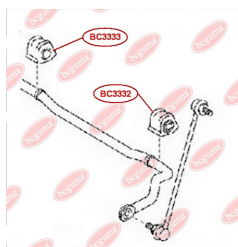

BC3333

ANTI-ROLL BAR BUSHING KIT, RIGHT

www.en.bcguma.ua/auto/BC3333

Part Number:	BC3333
GTIN-13:	4823101805277
Number of other manufacturers (OEMs):	4881542080
Weight, g:	118
Required amount:	1
Items in Package:	1
External diameter, mm:	-
Inner diameter, mm:	20.0
Thickness, mm:	54.0
Material:	Rubber
That installation:	Front
Party settings:	Right

APPLICABILITY:

TOYOTA

CONTROL ARM-/TRAILING ARM BUSH

www.en.bcguma.ua/auto/BC3334

Part Number:	BC3334
GTIN-13:	4823101805727
Number of other manufacturers (OEMs):	4230542020; 4230442020
Weight, g:	175
Required amount:	2
Items in Package:	1
External diameter, mm:	50.3
Inner diameter, mm:	12.2
Thickness, mm:	60.0
Material:	Metal / Rubber
That installation:	Back
Party settings:	Left / Right

APPLICABILITY:

TOYOTA

BC3334