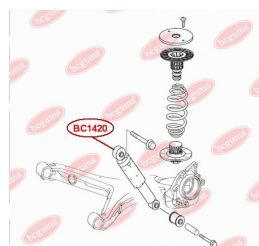

BC1419

MOUNTING, AXLE BEAM

www.en.bcguma.ua/auto/BC1419

Part Number:	BC1419
GTIN-13:	4823101803327
Number of other manufacturers (OEMs):	A0019981540; A9063220444; 2E0411125D
Weight, g:	140
Required amount:	2
Items in Package:	1
External diameter, mm:	65.0
Inner diameter, mm:	8.0
Thickness, mm:	48.0
Material:	Rubber / metal
That installation:	-
Party settings:	-

APPLICABILITY:

MERCEDES-BENZ, VW

BUSH, SHOCK ABSORBER

www.en.bcguma.ua/auto/BC1420

Part Number:	BC1420
GTIN-13:	4823101803334
Number of other manufacturers (OEMs):	A6393260300; A6393260800; A6393260900; A6393261000; A6393262100; A6393262400; A6393262500
Weight, g:	211
Required amount:	2
Items in Package:	1
External diameter, mm:	43.0
Inner diameter, mm:	14.3
Thickness, mm:	46.0
Material:	Rubber / metal
That installation:	Back
Party settings:	Left / Right

APPLICABILITY:

MERCEDES-BENZ

BC1420