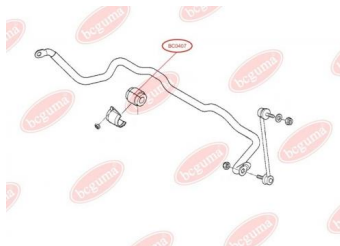

APPLICABILITY:

BMW

BC0407