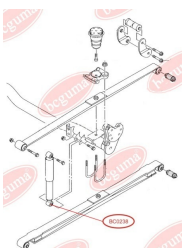

BC0238

SHOCK ABSORBER BUSH

www.en.bcguma.ua/auto/BC0238

Part Number:	BC0238
GTIN-13:	4823101800548
Number of other manufacturers (OEMs):	2K0513029H; 2K0513029B; 2K0513029F; 2K0513029G; 2K0513029M; 2K0513029N; 2K0513029P
Weight, g:	91
Required amount:	2
Items in Package:	1
External diameter, mm:	41.7
Inner diameter, mm:	12.0
Thickness, mm:	40.0
Material:	Polyamide / rubber / metal
That installation:	Back
Party settings:	Left / Right

APPLICABILITY:

VW

SHOCK ABSORBER BUSH

www.en.bcguma.ua/auto/BC0239

Part Number:	BC0239
GTIN-13:	4823101800555
Number of other manufacturers (OEMs):	2K0513029H; 2K0513029B; 2K0513029G; 2K0513029M; 2K0513029N; 2K0513029P; 2K0513029F
Weight, g:	75
Required amount:	2
Items in Package:	1
External diameter, mm:	41.7
Inner diameter, mm:	14.0
Thickness, mm:	40.0
Material:	Polyamide / rubber / metal
That installation:	Back
Party settings:	Left / Right

APPLICABILITY:

VW

BC0239