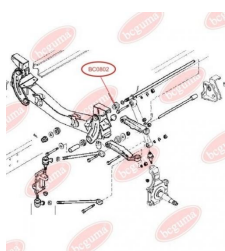

BC0802

HUB CARRIER BUSHING

www.en.bcguma.ua/auto/BC0802

Part Number:	BC0802
GTIN-13:	4823101801316
Number of other manufacturers (OEMs):	93807641
Weight, g:	216
Required amount:	-
Items in Package:	1
External diameter, mm:	52.0
Inner diameter, mm:	32.0
Thickness, mm:	45.0
Material:	Rubber / metal
That installation:	Front
Party settings:	Left / Right

APPLICABILITY:

IVECO

BC0803

HUB CARRIER BUSHING

www.en.bcguma.ua/auto/BC0803

Part Number:	BC0803
GTIN-13:	4823101801323
Number of other manufacturers (OEMs):	93810239
Weight, g:	236
Required amount:	-
Items in Package:	1
External diameter, mm:	57.0
Inner diameter, mm:	37.0
Thickness, mm:	43.0
Material:	Rubber / metal
That installation:	Front
Party settings:	Left / Right

APPLICABILITY:

IVECO