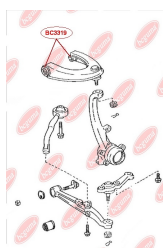

BC3318

CONTROL ARM-/TRAILING ARM BUSH

www.en.bcguma.ua/auto/BC3318

Part Number:	BC3318
GTIN-13:	4823101805710
Number of other manufacturers (OEMs):	4865433050; 4806828120; 4806928120; 4865428060; 4806806070; 4806806080; 4806833050; 4806833060; 4806833070; 4806906070; 4806906080; 4806933050; 4806933060; 4806933070
Weight, g:	377
Required amount:	2
Items in Package:	1
External diameter, mm:	32.5
Inner diameter, mm:	-
Thickness, mm:	170.0
Material:	Rubber / metal
That installation:	Front
Party settings:	Left / Right

APPLICABILITY:

LEXUS, TOYOTA

CONTROL ARM-/TRAILING ARM BUSH

www.en.bcguma.ua/auto/BC3319

Part Number:	BC3319
GTIN-13:	4823101804973
Number of other manufacturers (OEMs):	4861029115; 4861029055
Weight, g:	177
Required amount:	4
Items in Package:	1
External diameter, mm:	41.0
Inner diameter, mm:	10.0
Thickness, mm:	49.0
Material:	Rubber / metal
That installation:	Front
Party settings:	Left / Right

APPLICABILITY:

LEXUS, TOYOTA

BC3319