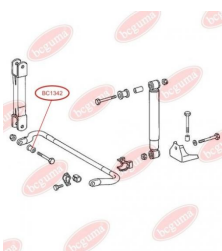

BC1342

ANTI-ROLL BAR BUSHING KIT

www.en.bcguma.ua/auto/BC1342

Part Number:	BC1342
GTIN-13:	4823101802726
Number of other manufacturers (OEMs):	A3183200073
Weight, g:	100
Required amount:	4
Items in Package:	1
External diameter, mm:	40.0
Inner diameter, mm:	17.0
Thickness, mm:	34.0
Material:	Rubber / metal
That installation:	Back Front
Party settings:	Left / Right

APPLICABILITY:

MERCEDES-BENZ

BC1343

ANTI-ROLL BAR BUSHING KIT

www.en.bcguma.ua/auto/BC1343

Part Number:	BC1343
GTIN-13:	4823101802733
Number of other manufacturers (OEMs):	A9013230185
Weight, g:	28
Required amount:	2
Items in Package:	1
External diameter, mm:	-
Inner diameter, mm:	21.0
Thickness, mm:	30.0
Material:	Rubber
That installation:	Front
Party settings:	Left / Right

APPLICABILITY:

MERCEDES-BENZ