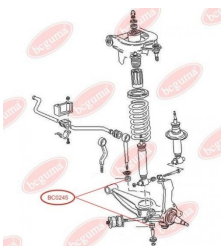

BC0245

SHOCK ABSORBER BUSH

www.en.bcguma.ua/auto/BC0245

Part Number:	BC0245
GTIN-13:	4823101800586
Number of other manufacturers (OEMs):	411513121
Weight, g:	20
Required amount:	4
Items in Package:	1
External diameter, mm:	39.0
Inner diameter, mm:	15.5
Thickness, mm:	17.5
Material:	Rubber
That installation:	Front
Party settings:	Left / Right