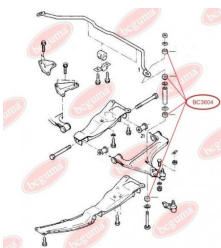

APPLICABILITY:

DAEWOO, ZAZ

BC3603

BC3604

STABILISER MOUNTING

www.en.bcguma.ua/auto/BC3604

Part Number:	BC3604
GTIN-13:	4823101804713
Number of other manufacturers (OEMs):	2875013; 0350153; 1603148; 1603150
Weight, g:	14
Required amount:	4
Items in Package:	1
External diameter, mm:	30.0
Inner diameter, mm:	8.0
Thickness, mm:	20.0
Material:	Rubber
That installation:	Front
Party settings:	Left / Right