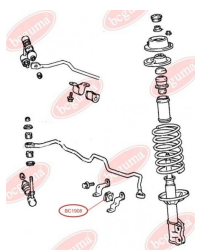

BC1908

STABILISER MOUNTING

www.en.bcguma.ua/auto/BC1908

Part Number:	BC1908
GTIN-13:	4823101803983
Number of other manufacturers (OEMs):	MB808005; MR403965; MB518954
Weight, g:	15
Required amount:	2
Items in Package:	1
External diameter, mm:	-
Inner diameter, mm:	18.7
Thickness, mm:	36.0
Material:	Rubber
That installation:	Front
Party settings:	Left / Right

APPLICABILITY:

MITSUBISHI

CONTROL ARM-/TRAILING ARM BUSH

www.en.bcguma.ua/auto/BC1909

Part Number:	BC1909
GTIN-13:	4823101803990
Number of other manufacturers (OEMs):	MR197915; 4113A062
Weight, g:	152
Required amount:	2
Items in Package:	1
External diameter, mm:	40.0
Inner diameter, mm:	12.0
Thickness, mm:	50.0
Material:	Rubber / metal
That installation:	Back
Party settings:	Left / Right

APPLICABILITY:

MITSUBISHI, PROTON

BC1909