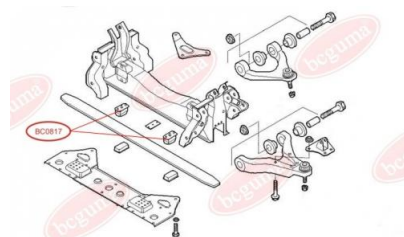

RUBBER BUFFER, SUSPENSION (METAL TOP)

www.en.bcguma.ua/auto/BC0817

Part Number:	BC0817
GTIN-13:	4823101801446
Number of other manufacturers (OEMs):	500362729
Weight, g:	306
Required amount:	-
Items in Package:	1
External diameter, mm:	-
Inner diameter, mm:	-
Thickness, mm:	-
Material:	Rubber / metal
That installation:	Front
Party settings:	-