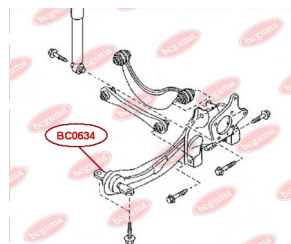

APPLICABILITY:

FORD, MAZDA, VOLVO

BC0634