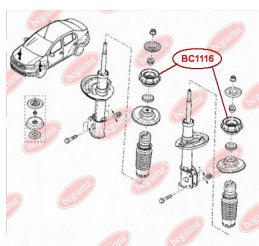

APPLICABILITY:

DACIA, RENAULT

BC1115

BC1116**TOP STRUT MOUNTING**www.en.bcguma.ua/auto/BC1116

Part Number:	BC1116
GTIN-13:	4823101805390
Number of other manufacturers (OEMs):	8200275528; 8200307941; 6001547499; 6001548403
Weight, g:	378
Required amount:	2
Items in Package:	1
External diameter, mm:	104.0
Inner diameter, mm:	27.0
Thickness, mm:	45.0
Material:	Metal / Rubber
That installation:	Front
Party settings:	Left / Right