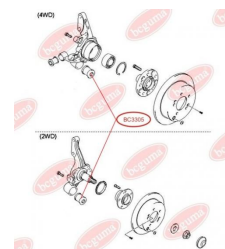

CONTROL ARM-/TRAILING ARM BUSH

www.en.bcguma.ua/auto/BC3305

Part Number:	BC3305
GTIN-13:	4823101804591
Number of other manufacturers (OEMs):	4230520090; 4230433020; 4230533020; 4230433010; 4230533010; 4230548010; 4230506100; 4230406100; 5275017100; 5511629000; 4230448010; 5511625000; 4872503010; 4230406010; 4230420090; 4872532020; 4878012020
Weight, g:	118
Required amount:	2
Items in Package:	1
External diameter, mm:	44.0
Inner diameter, mm:	12.0
Thickness, mm:	55.0
Material:	Rubber / metal
That installation:	Back
Party settings:	Left / Right

BC3305