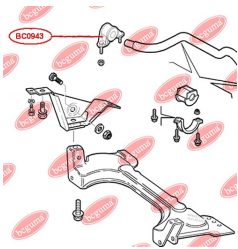

BC0943

ANTI-ROLL BAR BUSHING KIT

www.en.bcguma.ua/auto/BC0943

Part Number:	BC0943
GTIN-13:	4823101806557
Number of other manufacturers (OEMs):	51744226; 46777764; 46841320; 51713088
Weight, g:	105
Required amount:	2
Items in Package:	1
External diameter, mm:	34.0
Inner diameter, mm:	12.0
Thickness, mm:	29.0
Material:	Rubber
That installation:	Front
Party settings:	Left / Right

APPLICABILITY:

FIAT

CONTROL ARM-/TRAILING ARM BUSH

www.en.bcguma.ua/auto/BC1001

Part Number:	BC1001
GTIN-13:	4823101801989
Number of other manufacturers (OEMs):	7700302115; 7700302116; 4500091; 5445000QAA; 09160391; 9160391
Weight, g:	194
Required amount:	2
Items in Package:	1
External diameter, mm:	49.0
Inner diameter, mm:	22.0
Thickness, mm:	60.0
Material:	Rubber / metal
That installation:	Front
Party settings:	Left / Right

APPLICABILITY:

NISSAN, OPEL, RENAULT, VAUXHALL

BC1001