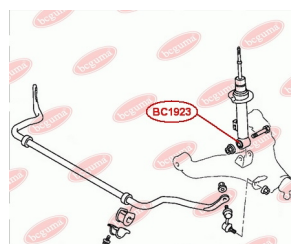

APPLICABILITY:

MITSUBISHI

BC1923