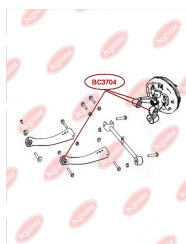

APPLICABILITY:

GEELY