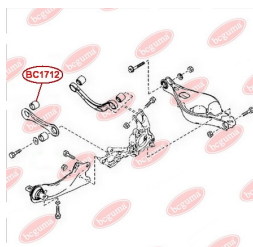

APPLICABILITY:

MAZDA