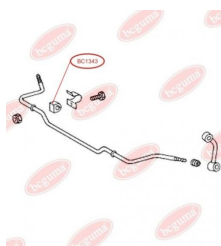

APPLICABILITY:

MERCEDES-BENZ