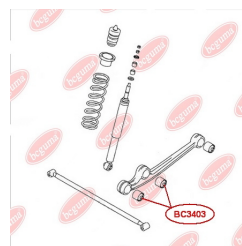

APPLICABILITY:

SUZUKI

BC3403