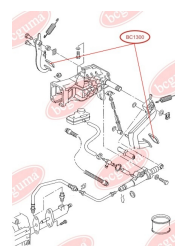

APPLICABILITY:

MERCEDES-BENZ, VW