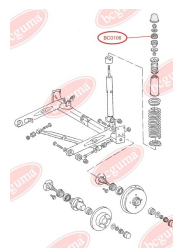

**APPLICABILITY:**

AUDI, SEAT, SKODA, VW

BC0104

BC0105**BEARING RING, LOWER BUSHING**www.en.bcguma.ua/auto/BC0105

Part Number:	BC0105
GTIN-13:	4823101800067
Number of other manufacturers (OEMs):	811512333A
Weight, g:	42
Required amount:	2
Items in Package:	1
External diameter, mm:	48.0
Inner diameter, mm:	10.0
Thickness, mm:	32.0
Material:	Rubber
That installation:	Back
Party settings:	Left / Right

**APPLICABILITY:**

AUDI

BEARING RING, UPPER BUSHINGwww.en.bcguma.ua/auto/BC0106

Part Number:	BC0106
GTIN-13:	4823101800074
Number of other manufacturers (OEMs):	811512335A
Weight, g:	33
Required amount:	2
Items in Package:	1
External diameter, mm:	48.0
Inner diameter, mm:	10.0
Thickness, mm:	21.0
Material:	Rubber
That installation:	Back
Party settings:	Left / Right

**APPLICABILITY:**

AUDI

BC0106

BC0107**ANTHER OF BALL JOINT**www.en.bcguma.ua/auto/BC0107

Part Number:	BC0107
GTIN-13:	4823101800081
Number of other manufacturers (OEMs):	4D0407509G; 4D0407509J
Weight, g:	5
Required amount:	2
Items in Package:	1
External diameter, mm:	28.0
Inner diameter, mm:	14.0
Thickness, mm:	22.0
Material:	Rubber MBS
That installation:	Front
Party settings:	Left / Right