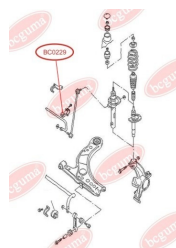

APPLICABILITY:

AUDI, SEAT, SKODA, VW

BC0229