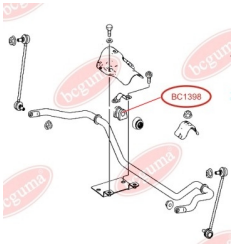

BC1398

STABILISER MOUNTING

www.en.bcguma.ua/auto/BC1398

Part Number:	BC1398
GTIN-13:	4823101803129
Number of other manufacturers (OEMs):	A6393231285; A6393231985; A6393230585
Weight, g:	81
Required amount:	2
Items in Package:	1
External diameter, mm:	43.0
Inner diameter, mm:	24.0
Thickness, mm:	54.0
Material:	Rubber
That installation:	Front
Party settings:	Left / Right

APPLICABILITY:

MERCEDES-BENZ

STABILISER MOUNTING WITH ANTHER (BC1398 - 1PC., BC1403 - 2PC.)

www.en.bcguma.ua/auto/BC13981

Part Number:	BC13981
GTIN-13:	4823101803136
Number of other manufacturers (OEMs):	A6393231985; A6393230585; A6393231285; A6393230292
Weight, g:	93
Required amount:	2
Items in Package:	1
External diameter, mm:	43.0
Inner diameter, mm:	24.0
Thickness, mm:	-
Material:	Rubber
That installation:	Front
Party settings:	Left / Right

APPLICABILITY:

MERCEDES-BENZ

BC13981