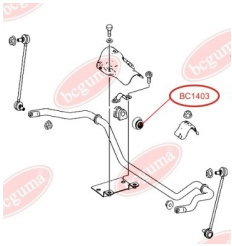

BC1403

ANTHER OF STABILIZER MOUNTING

www.en.bcguma.ua/auto/BC1403

Part Number:	BC1403
GTIN-13:	4823101804331
Number of other manufacturers (OEMs):	A6393230292
Weight, g:	6
Required amount:	4
Items in Package:	1
External diameter, mm:	22.0
Inner diameter, mm:	43.0
Thickness, mm:	27.0
Material:	Rubber
That installation:	Front
Party settings:	Left / Right