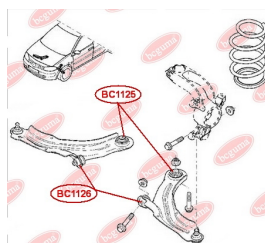

BC1125

CONTROL ARM-/TRAILING ARM BUSH

www.en.bcguma.ua/auto/BC1125

Part Number:	BC1125
GTIN-13:	4823101806250
Number of other manufacturers (OEMs):	545041876R; 545044506R; 545058191R; 8200041166; 8200586561; 8200586567; 8200586570; 4153300200; 4153300300
Weight, g:	192
Required amount:	2
Items in Package:	1
External diameter, mm:	58.3
Inner diameter, mm:	12.4
Thickness, mm:	57.9
Material:	Metal / Rubber
That installation:	Front
Party settings:	Left / Right

APPLICABILITY:

RENAULT

CONTROL ARM-/TRAILING ARM BUSH

www.en.bcguma.ua/auto/BC1126

Part Number:	BC1126
GTIN-13:	4823101806038
Number of other manufacturers (OEMs):	545041876R; 545044506R; 545058191R; 8200242025; 8200586561; 8200586564; 8200586567; 545044506R; 8200041166; 4153300200; 4153300300
Weight, g:	166
Required amount:	2
Items in Package:	1
External diameter, mm:	33.5
Inner diameter, mm:	12.0
Thickness, mm:	48.0
Material:	Metal / Rubber
That installation:	Front
Party settings:	Left / Right

APPLICABILITY:

MERCEDES-BENZ, RENAULT

BC1126