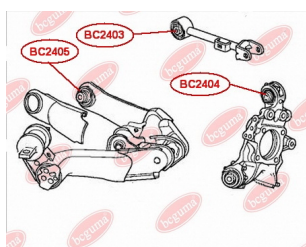

BC2405

CONTROL ARM-/TRAILING ARM BUSH

www.en.bcguma.ua/auto/BC2405

Part Number:	BC2405
GTIN-13:	4823101805109
Number of other manufacturers (OEMs):	52370SWAA01; 52371SWAA01; 52370SJH010; 52371SWAA10
Weight, g:	238
Required amount:	2
Items in Package:	1
External diameter, mm:	43.3
Inner diameter, mm:	12.0
Thickness, mm:	50.0
Material:	Metal / Rubber
That installation:	Back
Party settings:	Left / Right

APPLICABILITY:

HONDA

MOUNTING BUSHING STEERING GEAR

www.en.bcguma.ua/auto/BC2406

Part Number:	BC2406
GTIN-13:	4823101805116
Number of other manufacturers (OEMs):	53684SWCG01
Weight, g:	77
Required amount:	1
Items in Package:	1
External diameter, mm:	31.0
Inner diameter, mm:	10.0
Thickness, mm:	29.0
Material:	Rubber / metal
That installation:	Front
Party settings:	Left

APPLICABILITY:

HONDA

BC2406