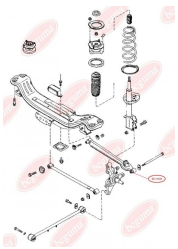

BC1608

TRACK CONTROL ARM BUSH, FRONT

www.en.bcguma.ua/auto/BC1608

Part Number:	BC1608
GTIN-13:	4823101803600
Number of other manufacturers (OEMs):	GA2A2860XA; GC5J2860X; GC5J28600
Weight, g:	105
Required amount:	2
Items in Package:	1
External diameter, mm:	31.5
Inner diameter, mm:	14.0
Thickness, mm:	53.0
Material:	Rubber / metal
That installation:	Back
Party settings:	Left / Right

APPLICABILITY:

MAZDA

BC1609

TRACK CONTROL ARM BUSH, REAR

www.en.bcguma.ua/auto/BC1609

Part Number:	BC1609
GTIN-13:	4823101803617
Number of other manufacturers (OEMs):	GC5J2860X; GA2A2860XA; GC5J28600
Weight, g:	164
Required amount:	2
Items in Package:	1
External diameter, mm:	35.0
Inner diameter, mm:	12.0
Thickness, mm:	64.0
Material:	Rubber / metal
That installation:	Back
Party settings:	Left / Right

APPLICABILITY:

MAZDA