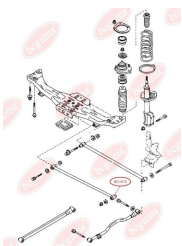

BC1510

TRACK CONTROL ARM BUSH

www.en.bcguma.ua/auto/BC1510

Part Number:	BC1510
GTIN-13:	4823101803457
Number of other manufacturers (OEMs):	BJ3D28620A; B02A28620; B02A28620A; B30K28620A
Weight, g:	121
Required amount:	2
Items in Package:	1
External diameter, mm:	31.8
Inner diameter, mm:	14.0
Thickness, mm:	57.0
Material:	Rubber / metal
That installation:	Back
Party settings:	Left / Right

APPLICABILITY:

MAZDA

BC1511

TRACK CONTROL ARM BUSH

www.en.bcguma.ua/auto/BC1511

Part Number:	BC1511
GTIN-13:	4823101803464
Number of other manufacturers (OEMs):	B02A28620; B02A28620A; B30K28620A; BJ3D28620A
Weight, g:	131
Required amount:	2
Items in Package:	1
External diameter, mm:	31.8
Inner diameter, mm:	12.0
Thickness, mm:	50.0
Material:	Rubber / metal
That installation:	Back
Party settings:	Left / Right

APPLICABILITY:

MAZDA