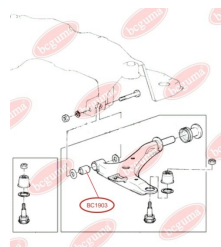

APPLICABILITY:

HYUNDAI

BC1903

BC1904**ANTI-ROLL BAR BUSHING KIT**www.en.bcguma.ua/auto/BC1904

Part Number:	BC1904
GTIN-13:	4823101803945
Number of other manufacturers (OEMs):	MR297500; MB573054
Weight, g:	17
Required amount:	2
Items in Package:	1
External diameter, mm:	-
Inner diameter, mm:	19.0
Thickness, mm:	46.3
Material:	Rubber
That installation:	Front
Party settings:	Left / Right