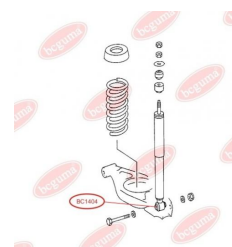

BC1403

ANTHER OF STABILIZER MOUNTING

www.en.bcguma.ua/auto/BC1403

Part Number:	BC1403
GTIN-13:	4823101804331
Number of other manufacturers (OEMs):	A6393230292
Weight, g:	6
Required amount:	4
Items in Package:	1
External diameter, mm:	22.0
Inner diameter, mm:	43.0
Thickness, mm:	27.0
Material:	Rubber
That installation:	Front
Party settings:	Left / Right

APPLICABILITY:

MERCEDES-BENZ

SHOCK ABSORBER BUSH

www.en.bcguma.ua/auto/BC1404

Part Number:	BC1404
GTIN-13:	4823101803181
Number of other manufacturers (OEMs):	A1243201031; A2013260800; A2013261000; A2013261500; A2013261600; A1243202031; A1243200931; A1243200531; A1243200431; A1243200231; A1243200031; A2013261900
Weight, g:	56
Required amount:	2
Items in Package:	1
External diameter, mm:	16.0
Inner diameter, mm:	10.0
Thickness, mm:	40.0
Material:	Rubber / metal
That installation:	Back
Party settings:	Left / Right

APPLICABILITY:

MERCEDES-BENZ

BC1404