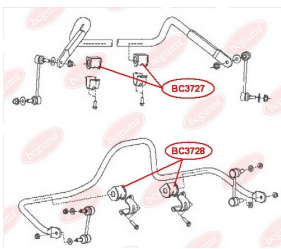

BC3728

ANTI-ROLL BAR BUSHING KIT

www.en.bcguma.ua/auto/BC3728

Part Number:	BC3728
GTIN-13:	4823101806458
Number of other manufacturers (OEMs):	2916012K00
Weight, g:	54
Required amount:	2
Items in Package:	1
External diameter, mm:	36.5
Inner diameter, mm:	17.0
Thickness, mm:	42.0
Material:	Rubber
That installation:	Back
Party settings:	Left / Right

APPLICABILITY:

GREAT WALL

ANTI-ROLL BAR BUSHING KIT

www.en.bcguma.ua/auto/BC3729

Part Number:	BC3729
GTIN-13:	4823101806465
Number of other manufacturers (OEMs):	T112906013
Weight, g:	53
Required amount:	2
Items in Package:	1
External diameter, mm:	36.0
Inner diameter, mm:	20.0
Thickness, mm:	43.0
Material:	Rubber
That installation:	Front
Party settings:	Left / Right

APPLICABILITY:

CHERY

BC3729