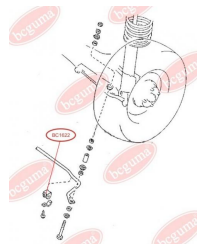

APPLICABILITY:

MAZDA