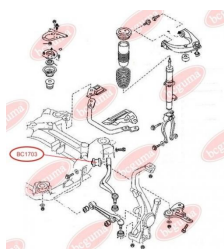

APPLICABILITY:

MAZDA

**CONTROL ARM-/TRAILING ARM BUSH**www.en.bcguma.ua/auto/BC1704

Part Number:	BC1704
GTIN-13:	4823101803754
Number of other manufacturers (OEMs):	GP9A34250A; GP9A34250B; GJ6A34250B; GJ6A34200B; GP9A34200B; GP9A34200A
Weight, g:	143
Required amount:	4
Items in Package:	1
External diameter, mm:	40.2
Inner diameter, mm:	10.0
Thickness, mm:	45.0
Material:	Rubber / metal
That installation:	Front
Party settings:	Left / Right