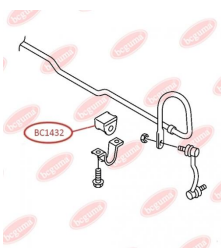

BC1432

STABILISER MOUNTING

www.en.bcguma.ua/auto/BC1432

Part Number:	BC1432
GTIN-13:	4823101806267
Number of other manufacturers (OEMs):	A9063233585; A9063231485; 2E0411041C; 2E0411041E; 68013717AA
Weight, g:	134
Required amount:	2
Items in Package:	1
External diameter, mm:	51.0
Inner diameter, mm:	17.0
Thickness, mm:	49.0
Material:	Rubber / metal
That installation:	Front
Party settings:	Left / Right

APPLICABILITY:

MERCEDES-BENZ, VW

BC1433

CONTROL ARM-/TRAILING ARM BUSH

www.en.bcguma.ua/auto/BC1433

Part Number:	BC1433
GTIN-13:	4823101805895
Number of other manufacturers (OEMs):	A9063330014; 2E0407523
Weight, g:	362
Required amount:	4
Items in Package:	1
External diameter, mm:	52.3
Inner diameter, mm:	14.2
Thickness, mm:	74.0
Material:	Rubber / metal
That installation:	Front
Party settings:	Left / Right

APPLICABILITY:

AUDI, MERCEDES-BENZ, VW