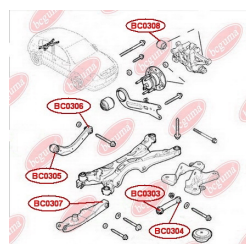

APPLICABILITY:

CITROËN, FIAT, OPEL, SAAB, VAUXHALL

BC0308