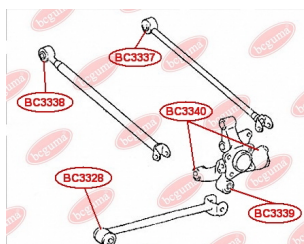

APPLICABILITY:

LEXUS, TOYOTA