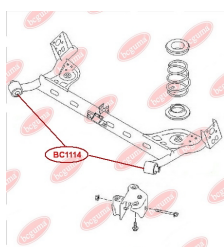

APPLICABILITY:

DACIA, RENAULT

BC1112

BC1114

HUB CARRIER BUSHING

www.en.bcguma.ua/auto/BC1114

Part Number:	BC1114
GTIN-13:	4823101805031
Number of other manufacturers (OEMs):	6001549989; 8200287912; 6001549988; 55501BC64B; 55501EM10B; 555011HA2B; 555011FE0B; 55501EM30A; 555011FC0B; 550451HA0A; 55316AX600; 55501BC61A; 55501BC64A
Weight, g:	347
Required amount:	2
Items in Package:	1
External diameter, mm:	67.0
Inner diameter, mm:	12.2
Thickness, mm:	90.0
Material:	Polyamide / rubber
That installation:	Back
Party settings:	Left / Right