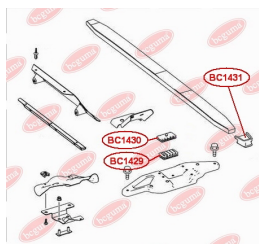

BC1429

RUBBER BUFFER, SUSPENSION

www.en.bcguma.ua/auto/BC1429

Part Number:	BC1429
GTIN-13:	4823101806045
Number of other manufacturers (OEMs):	A9063220619; 2E0411171B; 68012190AA
Weight, g:	164
Required amount:	2
Items in Package:	1
External diameter, mm:	-
Inner diameter, mm:	-
Thickness, mm:	33.0
Material:	Rubber / metal
That installation:	Front
Party settings:	Left / Right

APPLICABILITY:

MERCEDES-BENZ, VW

RUBBER BUFFER, SUSPENSION

www.en.bcguma.ua/auto/BC1431

Part Number:	BC1431
GTIN-13:	4823101806564
Number of other manufacturers (OEMs):	A9063220019
Weight, g:	215
Required amount:	2
Items in Package:	1
External diameter, mm:	-
Inner diameter, mm:	-
Thickness, mm:	34.0
Material:	Rubber / metal
That installation:	Front
Party settings:	Left / Right

APPLICABILITY:

MERCEDES-BENZ, VW

BC1431