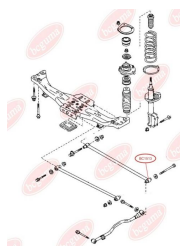

APPLICABILITY:

MAZDA

BC1513