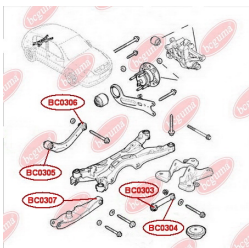

BC0307

CONTROL ARM-/TRAILING ARM BUSH

www.en.bcguma.ua/auto/BC0307

Part Number:	BC0307
GTIN-13:	4823101805215
Number of other manufacturers (OEMs):	0423001; 0423034; 13204109; 24417090
Weight, g:	182
Required amount:	2
Items in Package:	1
External diameter, mm:	35.7
Inner diameter, mm:	12.2
Thickness, mm:	62.0
Material:	Metal / Rubber
That installation:	Back
Party settings:	Left / Right

APPLICABILITY:

OPEL, VAUXHALL

CONTROL ARM-/TRAILING ARM BUSH

www.en.bcguma.ua/auto/BC0308

Part Number:	BC0308
GTIN-13:	4823101805178
Number of other manufacturers (OEMs):	423320; 0423320; 00423320; 24469643
Weight, g:	147
Required amount:	2
Items in Package:	1
External diameter, mm:	45.7
Inner diameter, mm:	12.0
Thickness, mm:	52.0
Material:	Metal / Rubber
That installation:	Back
Party settings:	Left / Right

APPLICABILITY:

CITROËN, FIAT, OPEL, SAAB, VAUXHALL

BC0308