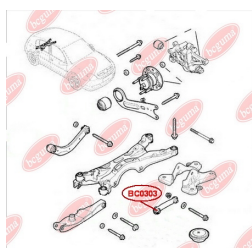

BC0303

TRACK CONTROL ARM BUSH

www.en.bcguma.ua/auto/BC0303

Part Number:	BC0303
GTIN-13:	4823101800777
Number of other manufacturers (OEMs):	0423002; 0423032; 13204112; 24428548
Weight, g:	182
Required amount:	2
Items in Package:	1
External diameter, mm:	40.0
Inner diameter, mm:	14.0
Thickness, mm:	47.0
Material:	Metal / Rubber
That installation:	Back
Party settings:	Left / Right

APPLICABILITY:

OPEL, VAUXHALL

TRACK CONTROL ARM BUSH

www.en.bcguma.ua/auto/BC0304

Part Number:	BC0304
GTIN-13:	4823101800784
Number of other manufacturers (OEMs):	0423002; 0423032; 13204112; 24428548
Weight, g:	201
Required amount:	2
Items in Package:	1
External diameter, mm:	40.0
Inner diameter, mm:	12.0
Thickness, mm:	47.0
Material:	Metal / Rubber
That installation:	Back
Party settings:	Left / Right

APPLICABILITY:

OPEL, VAUXHALL

BC0304