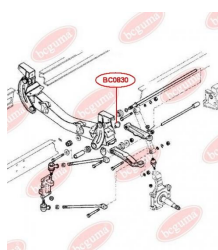

APPLICABILITY:

IVECO

BC0830

BC0831**CONTROL ARM-/TRAILING ARM BUSH**www.en.bcguma.ua/auto/BC0831

Part Number:	BC0831
GTIN-13:	4823101805680
Number of other manufacturers (OEMs):	500350343
Weight, g:	282
Required amount:	4
Items in Package:	1
External diameter, mm:	65.5
Inner diameter, mm:	38.6
Thickness, mm:	34.0
Material:	Metal / Rubber
That installation:	Front
Party settings:	Left / Right