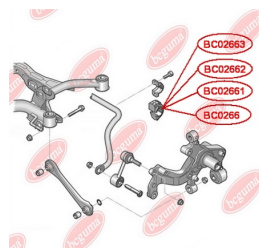

APPLICABILITY:

AUDI, HONDA, SEAT, SKODA, VW