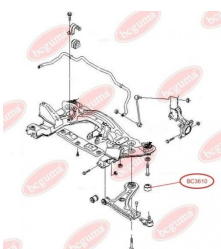

BC3610

CONTROL ARM-/TRAILING ARM BUSH, REINFORCED "BAD ROADS"

www.en.bcguma.ua/auto/BC3610

Part Number:	BC3610
GTIN-13:	4823101804775
Number of other manufacturers (OEMs):	96391856
Weight, g:	310
Required amount:	2
Items in Package:	1
External diameter, mm:	60.0
Inner diameter, mm:	12.0
Thickness, mm:	54.0
Material:	Rubber / metal
That installation:	Back Front
Party settings:	Left / Right

APPLICABILITY:

CHEVROLET, DAEWOO

CONTROL ARM-/TRAILING ARM BUSH

www.en.bcguma.ua/auto/BC3611

Part Number:	BC3611
GTIN-13:	4823101805499
Number of other manufacturers (OEMs):	96499160; 96440010; 96440011; 96440047; 96440014
Weight, g:	163
Required amount:	4
Items in Package:	1
External diameter, mm:	44.5
Inner diameter, mm:	10.5
Thickness, mm:	48.0
Material:	Metal / Rubber
That installation:	Back
Party settings:	Left / Right

APPLICABILITY:

CHEVROLET, DAEWOO

BC3611