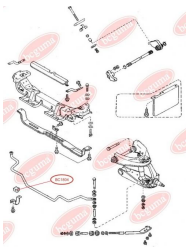

BC1804

ANTI-ROLL BAR BUSHING KIT

www.en.bcguma.ua/auto/BC1804

Part Number:	BC1804
GTIN-13:	4823101803884
Number of other manufacturers (OEMs):	S08334156
Weight, g:	35
Required amount:	2
Items in Package:	1
External diameter, mm:	30.0
Inner diameter, mm:	21.0
Thickness, mm:	38.0
Material:	Rubber
That installation:	Front
Party settings:	Left / Right

APPLICABILITY:

MAZDA

LEAF SPRING BUSHING (SMALL)

www.en.bcguma.ua/auto/BC1805

Part Number:	BC1805
GTIN-13:	4823101803891
Number of other manufacturers (OEMs):	S08428333
Weight, g:	28
Required amount:	4
Items in Package:	1
External diameter, mm:	32.5
Inner diameter, mm:	13.0
Thickness, mm:	38.0
Material:	Rubber
That installation:	Back
Party settings:	Behind

APPLICABILITY:

MAZDA

BC1805