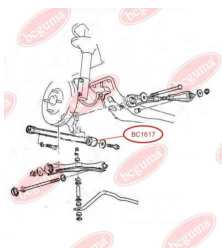

TRACK CONTROL ARM BUSH

www.en.bcguma.ua/auto/BC1617

Part Number:	BC1617
GTIN-13:	4823101803693
Number of other manufacturers (OEMs):	B45528200A; B45528200B
Weight, g:	87
Required amount:	2
Items in Package:	1
External diameter, mm:	41.5
Inner diameter, mm:	20.0
Thickness, mm:	50.0
Material:	Rubber / metal
That installation:	Back
Party settings:	Left / Right