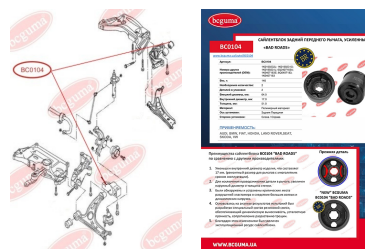

APPLICABILITY:

AUDI, SEAT, SKODA, VW

BC0104