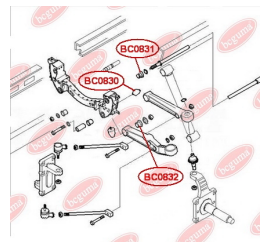

APPLICABILITY:

IVECO

BC0832