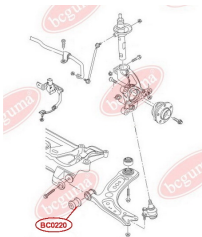

APPLICABILITY:

AUDI, SEAT, SKODA, VW

STABILISER MOUNTING

www.en.bcguma.ua/auto/BC02191

Part Number:	BC02191
GTIN-13:	4823101800364
Number of other manufacturers (OEMs):	2K3411303B; 3T0411303E; 3T0411303F; 2K3411303; 1K0411303AM; 1K0411303AQ; 1K0411303BK; 2K3411303C
Weight, g:	44
Required amount:	2
Items in Package:	1
External diameter, mm:	45.0
Inner diameter, mm:	22.0
Thickness, mm:	33.0
Material:	Rubber
That installation:	Front
Party settings:	Front axle

APPLICABILITY:

AUDI, SEAT, SKODA, VW

BC02191

BC0220

CONTROL ARM-/TRAILING ARM BUSH

www.en.bcguma.ua/auto/BC0220

Part Number:	BC0220
GTIN-13:	4823101800371
Number of other manufacturers (OEMs):	5Q0407182; 1K0407182; 1K0407182A
Weight, g:	156
Required amount:	2
Items in Package:	1
External diameter, mm:	39.5
Inner diameter, mm:	12.2
Thickness, mm:	54.0
Material:	Rubber / metal
That installation:	Front
Party settings:	Left / Right