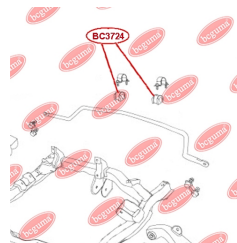

APPLICABILITY:

CHERY

BC3724