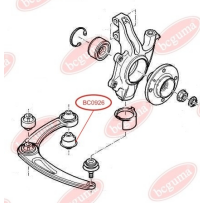

APPLICABILITY:

ACURA, CITROËN, HONDA, NISSAN, OPEL, PEUGEOT, VAUXHALL

BC0926