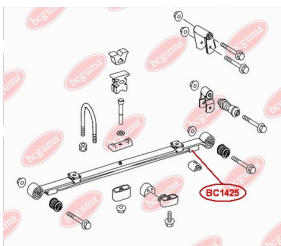

BC1425

RUBBER BUFFER, SUSPENSION

www.en.bcguma.ua/auto/BC1425

Part Number:	BC1425
GTIN-13:	4823101803365
Number of other manufacturers (OEMs):	A9063201806; 8333200140; 8348880235
Weight, g:	46
Required amount:	2
Items in Package:	1
External diameter, mm:	68.5
Inner diameter, mm:	-
Thickness, mm:	10.0
Material:	Rubber
That installation:	Back
Party settings:	Left / Right

APPLICABILITY:

MERCEDES-BENZ, VW

ANTHER OF BALL JOINT

www.en.bcguma.ua/auto/BC1428

Part Number:	BC1428
GTIN-13:	4823101805925
Number of other manufacturers (OEMs):	05104075AA; 05139559AA; 5104075AA; 5139559AA; A9012220627; A9013330427; A9013330727; A9013331127; A9013331227; 2D0407361; 2D0407361A; 2D0407361B
Weight, g:	12
Required amount:	2
Items in Package:	1
External diameter, mm:	40.0
Inner diameter, mm:	23.0
Thickness, mm:	28.0
Material:	Rubber
That installation:	Front
Party settings:	Left / Right

APPLICABILITY:

CHRYSLER, MERCEDES-BENZ, VAUXHALL, VW

BC1428