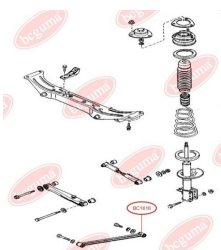

BC1616

TRACK CONTROL ARM BUSH

www.en.bcguma.ua/auto/BC1616

Part Number:	BC1616
GTIN-13:	4823101803686
Number of other manufacturers (OEMs):	G11628300B; GE6028200
Weight, g:	107
Required amount:	2
Items in Package:	1
External diameter, mm:	41.5
Inner diameter, mm:	16.0
Thickness, mm:	50.0
Material:	Rubber / metal
That installation:	Back
Party settings:	Left / Right

APPLICABILITY:

MAZDA

BC1617

TRACK CONTROL ARM BUSH

www.en.bcguma.ua/auto/BC1617

Part Number:	BC1617
GTIN-13:	4823101803693
Number of other manufacturers (OEMs):	B45528200A; B45528200B
Weight, g:	87
Required amount:	2
Items in Package:	1
External diameter, mm:	41.5
Inner diameter, mm:	20.0
Thickness, mm:	50.0
Material:	Rubber / metal
That installation:	Back
Party settings:	Left / Right

APPLICABILITY:

MAZDA