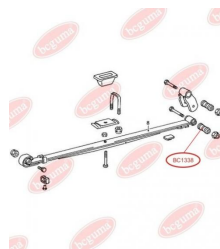

APPLICABILITY:

MERCEDES-BENZ

BC1338