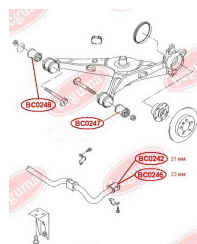

APPLICABILITY:

VW

CONTROL ARM-/TRAILING ARM BUSH

www.en.bcguma.ua/auto/BC0248

Part Number:	BC0248
GTIN-13:	4823101800609
Number of other manufacturers (OEMs):	7H0501132A
Weight, g:	409
Required amount:	2
Items in Package:	1
External diameter, mm:	60.0
Inner diameter, mm:	14.0
Thickness, mm:	75.0
Material:	Rubber / metal
That installation:	Back
Party settings:	Left / Right

APPLICABILITY:

VW

BC0248

BC0249**CONTROL ARM-/TRAILING ARM BUSH**www.en.bcguma.ua/auto/BC0249

Part Number:	BC0249
GTIN-13:	4823101800616
Number of other manufacturers (OEMs):	1K0505311AB; 1K0505311AA; 1K0505171B; 1K0505171C; 1K0505173C; 1K0505371
Weight, g:	95
Required amount:	2
Items in Package:	1
External diameter, mm:	42.4
Inner diameter, mm:	12.0
Thickness, mm:	60.0
Material:	Rubber / metal
That installation:	Back
Party settings:	Left / Right