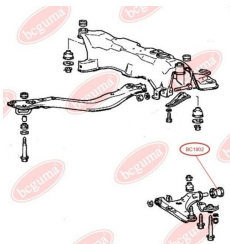

BC1902

CONTROL ARM-/TRAILING ARM BUSH

www.en.bcguma.ua/auto/BC1902

Part Number:	BC1902
GTIN-13:	4823101803921
Number of other manufacturers (OEMs):	MB518220; MB518221
Weight, g:	140
Required amount:	2
Items in Package:	1
External diameter, mm:	48.0
Inner diameter, mm:	18.0
Thickness, mm:	62.0
Material:	Rubber / metal
That installation:	Back
Party settings:	Left / Right