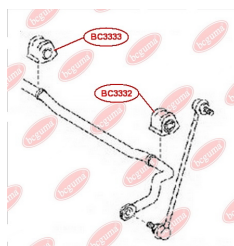

APPLICABILITY:

TOYOTA

BC3332