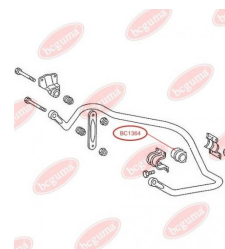

APPLICABILITY:

MERCEDES-BENZ

BC1364