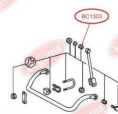

BC13021

ANTI-ROLL BAR BUSHING KIT

www.en.bcguma.ua/auto/BC13021

Part Number:	BC13021
GTIN-13:	4823101802306
Number of other manufacturers (OEMs):	5103955AA; 05103955AA; A6013210350; 2D0511413
Weight, g:	38
Required amount:	2
Items in Package:	1
External diameter, mm:	27.8
Inner diameter, mm:	12.1
Thickness, mm:	25.7
Material:	Rubber / metal
That installation:	Back
Party settings:	Left / Right

APPLICABILITY:

AUDI, DAF, MERCEDES-BENZ, VW

ANTI-ROLL BAR BUSHING KIT

www.en.bcguma.ua/auto/BC1303

Part Number:	BC1303
GTIN-13:	4823101802313
Number of other manufacturers (OEMs):	A6023210050; A6023210450; A6023210250; A6023210350
Weight, g:	29
Required amount:	2
Items in Package:	1
External diameter, mm:	26.0
Inner diameter, mm:	16.0
Thickness, mm:	26.0
Material:	Rubber / metal
That installation:	Front
Party settings:	Left / Right

APPLICABILITY:

MERCEDES-BENZ

BC1303