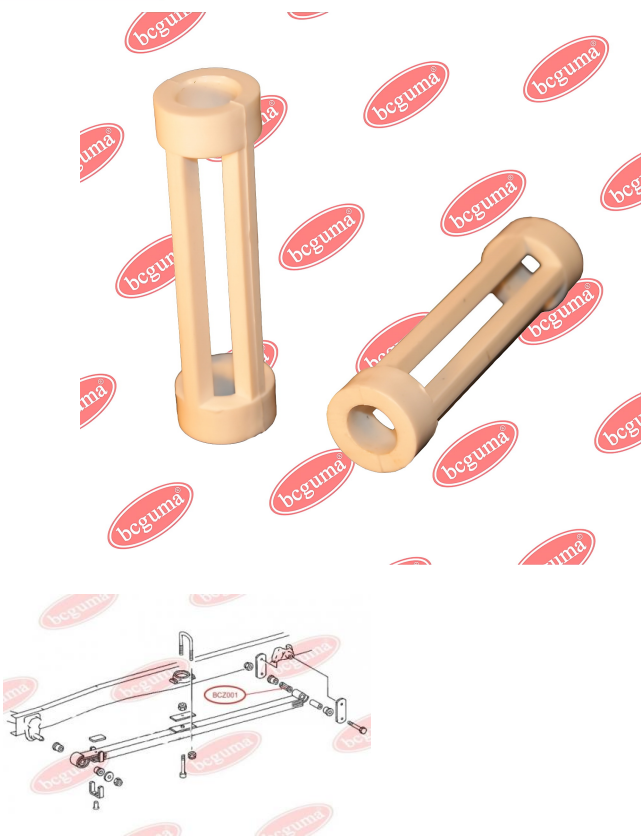

**BC9001**

BCZ001

LEAF SPRING EYE SHACKLE SPACER

www.en.bcguma.ua/auto/BCZ001

Part Number:	BCZ001
GTIN-13:	4823101804881
Number of other manufacturers (OEMs):	A6673250053
Weight, g:	8
Required amount:	2
Items in Package:	1
External diameter, mm:	21.0
Inner diameter, mm:	12.0
Thickness, mm:	81.0
Material:	Polymeric material
That installation:	Back
Party settings:	Left / Right