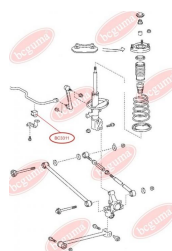

ANTI-ROLL BAR BUSHING KIT

www.en.bcguma.ua/auto/BC3311

Part Number:	BC3311
GTIN-13:	4823101804904
Number of other manufacturers (OEMs):	4881805010; 4881820280; 4881505030
Weight, g:	39
Required amount:	2
Items in Package:	1
External diameter, mm:	-
Inner diameter, mm:	13.0
Thickness, mm:	37.0
Material:	Rubber
That installation:	Back
Party settings:	Left / Right