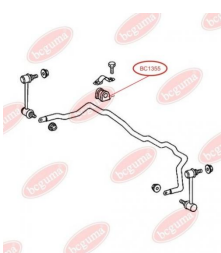

BC1355

ANTI-ROLL BAR BUSHING KIT

www.en.bcguma.ua/auto/BC1355

Part Number:	BC1355
GTIN-13:	4823101802849
Number of other manufacturers (OEMs):	A6383230285
Weight, g:	74
Required amount:	2
Items in Package:	1
External diameter, mm:	-
Inner diameter, mm:	24.0
Thickness, mm:	53.0
Material:	Rubber
That installation:	Front
Party settings:	Left / Right