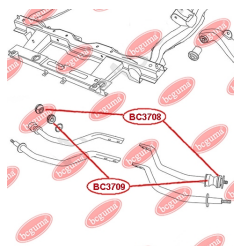

APPLICABILITY:

CHERY

BC3708