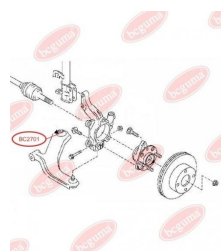

APPLICABILITY:

NISSAN

BC2701