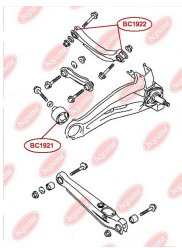

BC1922

CONTROL ARM-/TRAILING ARM BUSH

www.en.bcguma.ua/auto/BC1922

Part Number:	BC1922
GTIN-13:	4823101805192
Number of other manufacturers (OEMs):	MR491911; MN100086; MN100075; 4110A085; 4110A104; 4110A012; 5175EH; 05105271AA; 5105271AA
Weight, g:	150
Required amount:	4
Items in Package:	1
External diameter, mm:	36.5
Inner diameter, mm:	12.0
Thickness, mm:	50.0
Material:	Metal / Rubber
That installation:	Back
Party settings:	Left / Right

APPLICABILITY:

CITROËN, MITSUBISHI, PEUGEOT

SHOCK ABSORBER BUSH

www.en.bcguma.ua/auto/BC1923

Part Number:	BC1923
GTIN-13:	4823101805055
Number of other manufacturers (OEMs):	MR992320; MR992321; 4062A031
Weight, g:	136
Required amount:	2
Items in Package:	1
External diameter, mm:	35.3
Inner diameter, mm:	14.2
Thickness, mm:	50.0
Material:	Metal / Rubber
That installation:	Front
Party settings:	Left / Right

APPLICABILITY:

MITSUBISHI

BC1923