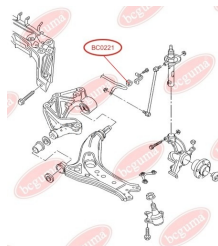

BC0220

CONTROL ARM-/TRAILING ARM BUSH

www.en.bcguma.ua/auto/BC0220

Part Number:	BC0220
GTIN-13:	4823101800371
Number of other manufacturers (OEMs):	5Q0407182; 1K0407182; 1K0407182A
Weight, g:	156
Required amount:	2
Items in Package:	1
External diameter, mm:	39.5
Inner diameter, mm:	12.2
Thickness, mm:	54.0
Material:	Rubber / metal
That installation:	Front
Party settings:	Left / Right

APPLICABILITY:

AUDI, SEAT, SKODA, VW, VW (SVW)

STABILISER MOUNTING

www.en.bcguma.ua/auto/BC0221

Part Number:	BC0221
GTIN-13:	4823101800012
Number of other manufacturers (OEMs):	6Q0411314J; 6Q0411314L; 6Q0411314P
Weight, g:	32
Required amount:	2
Items in Package:	1
External diameter, mm:	33.0
Inner diameter, mm:	16.0
Thickness, mm:	36.0
Material:	Rubber
That installation:	Front
Party settings:	Left / Right

APPLICABILITY:

AUDI, SEAT, SKODA, VW

BC0221