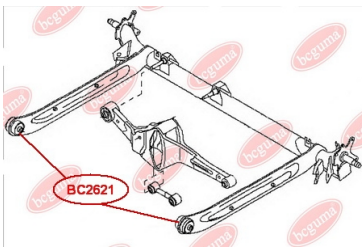

APPLICABILITY:

NISSAN

BC2621

HUB CARRIER BUSHING

www.en.bcguma.ua/auto/BC2621

Part Number:	BC2621
GTIN-13:	4823101805345
Number of other manufacturers (OEMs):	5504531U00; 550450M000; 550452J000
Weight, g:	295
Required amount:	2
Items in Package:	1
External diameter, mm:	60.2
Inner diameter, mm:	12.2
Thickness, mm:	60.0
Material:	Metal / Rubber
That installation:	Back
Party settings:	Left / Right