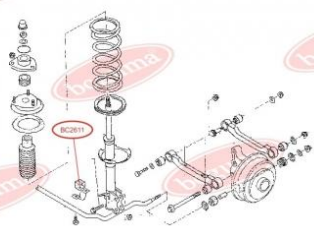

BC2611

ANTI-ROLL BAR BUSHING KIT

www.en.bcguma.ua/auto/BC2611

Part Number:	BC2611
GTIN-13:	4823101804300
Number of other manufacturers (OEMs):	5514950A00
Weight, g:	84
Required amount:	2
Items in Package:	1
External diameter, mm:	47.0
Inner diameter, mm:	23.0
Thickness, mm:	40.0
Material:	Rubber
That installation:	Back
Party settings:	Left / Right