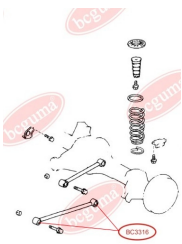

BC3316

CONTROL ARM-/TRAILING ARM BUSH

www.en.bcguma.ua/auto/BC3316

Part Number:	BC3316
GTIN-13:	4823101804959
Number of other manufacturers (OEMs):	4870260100; 4872060040
Weight, g:	348
Required amount:	2
Items in Package:	1
External diameter, mm:	55.5
Inner diameter, mm:	14.0
Thickness, mm:	60.0
Material:	Rubber / metal
That installation:	Back
Party settings:	Left / Right

APPLICABILITY:

LEXUS, TOYOTA

CONTROL ARM-/TRAILING ARM BUSH

www.en.bcguma.ua/auto/BC3317

Part Number:	BC3317
GTIN-13:	4823101804966
Number of other manufacturers (OEMs):	4870260090; 4871060070
Weight, g:	266
Required amount:	2
Items in Package:	1
External diameter, mm:	50.1
Inner diameter, mm:	14.0
Thickness, mm:	60.0
Material:	Rubber / metal
That installation:	Back
Party settings:	Left / Right

APPLICABILITY:

LEXUS, TOYOTA

BC3317