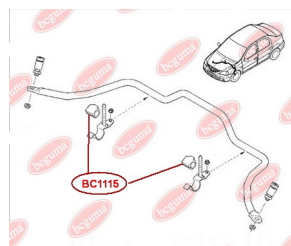

BC1114

HUB CARRIER BUSHING

www.en.bcguma.ua/auto/BC1114

Part Number:	BC1114
GTIN-13:	4823101805031
Number of other manufacturers (OEMs):	6001549989; 8200287912; 6001549988; 55501BC64B; 55501EM10B; 555011HA2B; 555011FE0B; 55501EM30A; 555011FC0B; 550451HA0A; 55316AX600; 55501BC61A; 55501BC64A
Weight, g:	347
Required amount:	2
Items in Package:	1
External diameter, mm:	67.0
Inner diameter, mm:	12.2
Thickness, mm:	90.0
Material:	Polyamide / rubber
That installation:	Back
Party settings:	Left / Right

APPLICABILITY:

DACIA, LADA, NISSAN, RENAULT

STABILISER MOUNTING

www.en.bcguma.ua/auto/BC1115

Part Number:	BC1115
GTIN-13:	4823101802146
Number of other manufacturers (OEMs):	6001547140
Weight, g:	26
Required amount:	2
Items in Package:	1
External diameter, mm:	-
Inner diameter, mm:	23.0
Thickness, mm:	36.0
Material:	Rubber
That installation:	Front
Party settings:	Left / Right

APPLICABILITY:

DACIA, RENAULT

BC1115