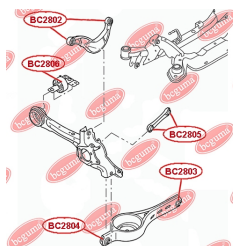

BC2802

CONTROL ARM-/TRAILING ARM BUSH

www.en.bcguma.ua/auto/BC2802

Part Number:	BC2802
GTIN-13:	4823101806205
Number of other manufacturers (OEMs):	6G915500BAA; 6G915500XAA; 6G915500MAD; 6G915500NAD; 6G915500AAC; 30748343; 1387629; 1509830; 1509831; 1457609
Weight, g:	111
Required amount:	4
Items in Package:	1
External diameter, mm:	36.2
Inner diameter, mm:	12.3
Thickness, mm:	35.0
Material:	Metal / Rubber
That installation:	Back
Party settings:	Left / Right

APPLICABILITY:

BMW, FORD, MAZDA, TOYOTA, VOLVO

CONTROL ARM-/TRAILING ARM BUSH

www.en.bcguma.ua/auto/BC2803

Part Number:	BC2803
GTIN-13:	4823101806335
Number of other manufacturers (OEMs):	6G915K652XAE; 1469125; 30760324
Weight, g:	246
Required amount:	2
Items in Package:	1
External diameter, mm:	38.0
Inner diameter, mm:	12.0
Thickness, mm:	55.0
Material:	Rubber / metal
That installation:	Back
Party settings:	Left / Right

APPLICABILITY:

FORD, VOLVO

BC2803