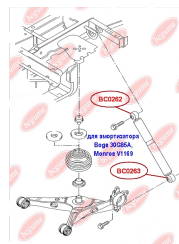

APPLICABILITY:

VW

BC0262