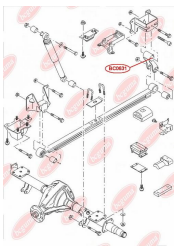

BC0631

BUSHING, LEAF SPRING

www.en.bcguma.ua/auto/BC0631

Part Number:	BC0631
GTIN-13:	4823101801279
Number of other manufacturers (OEMs):	4531471; YC155776AC
Weight, g:	165
Required amount:	2
Items in Package:	1
External diameter, mm:	37.0
Inner diameter, mm:	14.0
Thickness, mm:	80.0
Material:	Rubber / metal
That installation:	Back
Party settings:	Left / Right

APPLICABILITY:

FORD

ENGINE MOUNTING (MANUAL TRANSMISSION)

www.en.bcguma.ua/auto/BC0632

Part Number:	BC0632
GTIN-13:	4823101801286
Number of other manufacturers (OEMs):	1070177; 1102416; 5062530; 5208219; 98AB6P082MB; 9T166P082BB
Weight, g:	153
Required amount:	1
Items in Package:	1
External diameter, mm:	70.0
Inner diameter, mm:	10.0
Thickness, mm:	42.0
Material:	Polymer/Rubber/Metal
That installation:	Front axle
Party settings:	Behind

APPLICABILITY:

FORD

BC0632