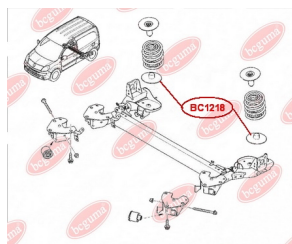

BC1217

ANTI-ROLL BAR BUSHING KIT

www.en.bcguma.ua/auto/BC1217

Part Number:	BC1217
GTIN-13:	4823101802269
Number of other manufacturers (OEMs):	7701069131
Weight, g:	55
Required amount:	2
Items in Package:	1
External diameter, mm:	-
Inner diameter, mm:	20.0
Thickness, mm:	47.0
Material:	Rubber
That installation:	Front
Party settings:	Left / Right

APPLICABILITY:

RENAULT

HUB CARRIER BUSHING, REINFORCED "BAD ROADS"

www.en.bcguma.ua/auto/BC1218

Part Number:	BC1218
GTIN-13:	4823101802276
Number of other manufacturers (OEMs):	8200190743; 4412357
Weight, g:	138
Required amount:	2
Items in Package:	1
External diameter, mm:	155.0
Inner diameter, mm:	48.0
Thickness, mm:	8.0
Material:	Rubber
That installation:	Back
Party settings:	Left / Right

APPLICABILITY:

OPEL, RENAULT

BC1218