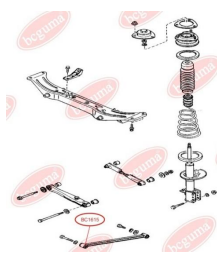

APPLICABILITY:

MAZDA

BC1615