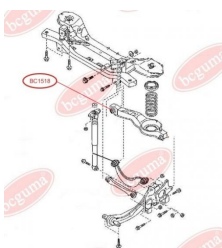

BC1518

TRACK CONTROL ARM BUSH

www.en.bcguma.ua/auto/BC1518

Part Number:	BC1518
GTIN-13:	4823101803532
Number of other manufacturers (OEMs):	B37F28300A; 1061660; 1448127; 1357317; 1150353; 1136073; 98AG5K652AK; 4M515K652AD; BP4K28300D; B37F28300B; BBP328300A; B39D28300A; BBM228300B; BP4K28300E
Weight, g:	182
Required amount:	2
Items in Package:	1
External diameter, mm:	33.0
Inner diameter, mm:	12.0
Thickness, mm:	55.0
Material:	Rubber / metal
That installation:	Back
Party settings:	Left / Right

APPLICABILITY:

FORD, MAZDA, OPEL, VOLVO