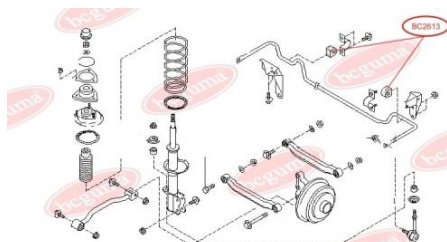

APPLICABILITY:

NISSAN

BC2613