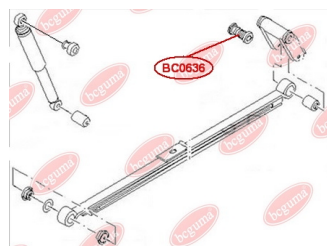

LEAF SPRING BUSHING

www.en.bcguma.ua/auto/BC0636

Part Number:	BC0636
GTIN-13:	4823101805420
Number of other manufacturers (OEMs):	6C115A546AB; 1526483
Weight, g:	212
Required amount:	2
Items in Package:	1
External diameter, mm:	38.5
Inner diameter, mm:	14.2
Thickness, mm:	107.0
Material:	Metal / Rubber
That installation:	Back
Party settings:	Left / Right