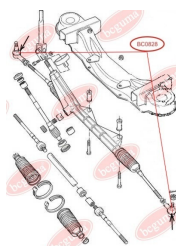

APPLICABILITY:

FORD, IVECO, PEUGEOT

BC0828