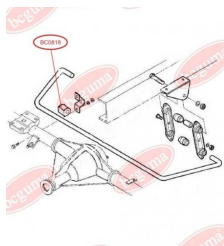

**BC0817****APPLICABILITY:**

IVECO

BC0818

STABILISER MOUNTING

www.en.bcguma.ua/auto/BC0818

Part Number:	BC0818
GTIN-13:	4823101801453
Number of other manufacturers (OEMs):	93803961
Weight, g:	42
Required amount:	-
Items in Package:	1
External diameter, mm:	34.0
Inner diameter, mm:	16.0
Thickness, mm:	40.0
Material:	Rubber
That installation:	Back
Party settings:	Left / Right