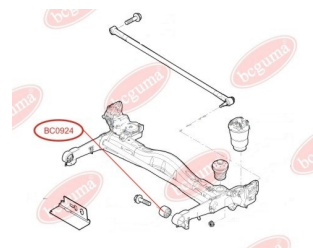

APPLICABILITY:

CITROËN, FIAT, PEUGEOT

BC0924

BC0925**ANTI-ROLL BAR BUSHING KIT**www.en.bcguma.ua/auto/BC0925

Part Number:	BC0925
GTIN-13:	4823101801835
Number of other manufacturers (OEMs):	51785488; 51785488; 5094E5
Weight, g:	68
Required amount:	2
Items in Package:	1
External diameter, mm:	-
Inner diameter, mm:	20.0
Thickness, mm:	46.0
Material:	Rubber
That installation:	Front
Party settings:	Left / Right