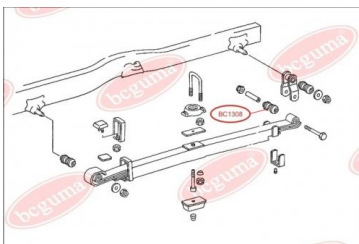

BC1308

BUSHING, LEAF SPRING

www.en.bcguma.ua/auto/BC1308

Part Number:	BC1308
GTIN-13:	4823101802368
Number of other manufacturers (OEMs):	A6703200344
Weight, g:	374
Required amount:	2
Items in Package:	1
External diameter, mm:	58.0
Inner diameter, mm:	36.0
Thickness, mm:	86.5
Material:	Rubber / metal
That installation:	Back
Party settings:	Behind

APPLICABILITY:

DAF, DEUTZ-FAHR, FENDT, INTERNATIONAL HARV., IVECO, KRAMER, MAGIRUS-DEUTZ, MAN, MERCEDES-BENZ

ANTI-ROLL BAR BUSHING KIT

www.en.bcguma.ua/auto/BC1310

Part Number:	BC1310
GTIN-13:	4823101802375
Number of other manufacturers (OEMs):	A3093200073; A3143260153; A3143260481
Weight, g:	41
Required amount:	-
Items in Package:	1
External diameter, mm:	30.0
Inner diameter, mm:	12.0
Thickness, mm:	30.0
Material:	Rubber / metal
That installation:	Back Front
Party settings:	Left / Right

APPLICABILITY:

MERCEDES-BENZ

BC1310