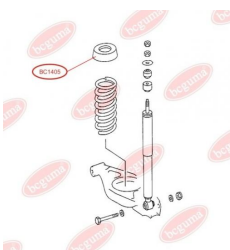

BC1405

RUBBER BUFFER, SUSPENSION

www.en.bcguma.ua/auto/BC1405

Part Number:	BC1405
GTIN-13:	4823101803198
Number of other manufacturers (OEMs):	A2013250944
Weight, g:	80
Required amount:	2
Items in Package:	1
External diameter, mm:	102.0
Inner diameter, mm:	62.0
Thickness, mm:	108.0
Material:	Rubber
That installation:	Back
Party settings:	Left / Right

APPLICABILITY:

MERCEDES-BENZ

BC1406

RUBBER BUFFER, SUSPENSION

www.en.bcguma.ua/auto/BC1406

Part Number:	BC1406
GTIN-13:	4823101803204
Number of other manufacturers (OEMs):	A2013251044
Weight, g:	112
Required amount:	2
Items in Package:	1
External diameter, mm:	102.0
Inner diameter, mm:	62.0
Thickness, mm:	108.0
Material:	Rubber
That installation:	Back
Party settings:	Left / Right

APPLICABILITY:

MERCEDES-BENZ