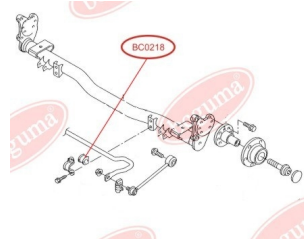

ANTI-ROLL BAR BUSHING KIT

www.en.bcguma.ua/auto/BC0218

Part Number:	BC0218
GTIN-13:	4823101800340
Number of other manufacturers (OEMs):	2K0511413A; 2K0511413C; 2K0511413D
Weight, g:	54
Required amount:	2
Items in Package:	1
External diameter, mm:	-
Inner diameter, mm:	19.0
Thickness, mm:	-
Material:	Rubber
That installation:	Back
Party settings:	Rear Axle Left / Right