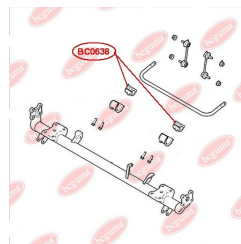

APPLICABILITY:

FORD

BC0638