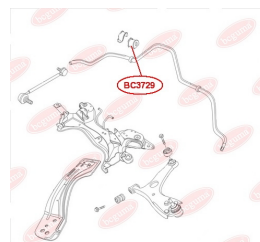

APPLICABILITY:

CHERY

BC3729