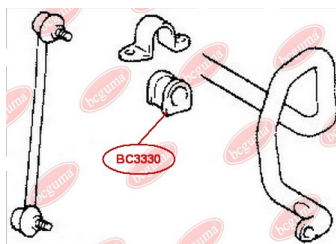

ANTI-ROLL BAR BUSHING KIT

www.en.bcguma.ua/auto/BC3330

Part Number:	BC3330
GTIN-13:	4823101805857
Number of other manufacturers (OEMs):	4881533100
Weight, g:	42
Required amount:	2
Items in Package:	1
External diameter, mm:	35.0
Inner diameter, mm:	23.0
Thickness, mm:	41.0
Material:	Rubber
That installation:	Front
Party settings:	Left / Right