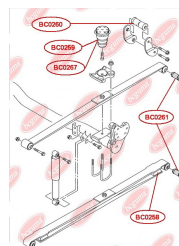

RUBBER BUFFER, SUSPENSION

www.en.bcguma.ua/auto/BC0267

Part Number:	BC0267
GTIN-13:	4823101805970
Number of other manufacturers (OEMs):	2K0511153; 2K0511153B; 2K0511153F
Weight, g:	502
Required amount:	2
Items in Package:	1
External diameter, mm:	-
Inner diameter, mm:	-
Thickness, mm:	122.0
Material:	Rubber / metal
That installation:	Back
Party settings:	Left / Right