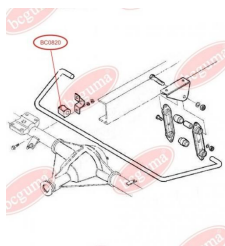

BC0820

STABILISER MOUNTING

www.en.bcguma.ua/auto/BC0820

Part Number:	BC0820
GTIN-13:	4823101801477
Number of other manufacturers (OEMs):	93802629
Weight, g:	36
Required amount:	-
Items in Package:	1
External diameter, mm:	34.0
Inner diameter, mm:	20.0
Thickness, mm:	40.0
Material:	Rubber
That installation:	Back
Party settings:	Left / Right

APPLICABILITY:

IVECO

STABILISER MOUNTING

www.en.bcguma.ua/auto/BC0821

Part Number:	BC0821
GTIN-13:	4823101801484
Number of other manufacturers (OEMs):	93801556
Weight, g:	33
Required amount:	-
Items in Package:	1
External diameter, mm:	34.0
Inner diameter, mm:	22.0
Thickness, mm:	40.0
Material:	Rubber
That installation:	Back
Party settings:	Left / Right

APPLICABILITY:

IVECO

BC0821