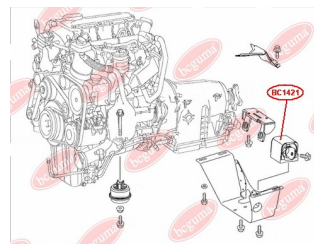

BC14201

SHOCK ABSORBER BUSH

www.en.bcguma.ua/auto/BC14201

Part Number:	BC14201
GTIN-13:	4823101805222
Number of other manufacturers (OEMs):	A6393260300; A6393260800; A6393260900; A6393261000; A6393262100; A6393262400; A6393262500
Weight, g:	160
Required amount:	2
Items in Package:	1
External diameter, mm:	42.3
Inner diameter, mm:	14.2
Thickness, mm:	46.0
Material:	Metal / Rubber
That installation:	Back
Party settings:	Left / Right

APPLICABILITY:

MERCEDES-BENZ

TRANSMISSION MOUNTING

www.en.bcguma.ua/auto/BC1421

Part Number:	BC1421
GTIN-13:	4823101803341
Number of other manufacturers (OEMs):	A6392420013; 2E0199379
Weight, g:	495
Required amount:	1
Items in Package:	1
External diameter, mm:	-
Inner diameter, mm:	-
Thickness, mm:	130.0
Material:	Rubber / metal
That installation:	-
Party settings:	Behind

APPLICABILITY:

MERCEDES-BENZ, VW

BC1421