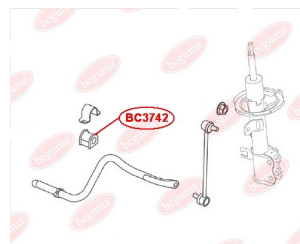

APPLICABILITY:

EMGRAND (GEELY)

BC3742