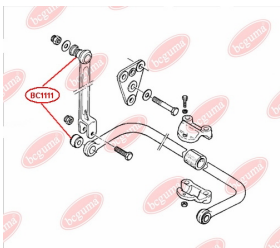

BC1111

STABILISER MOUNTING

www.en.bcguma.ua/auto/BC1111

Part Number:	BC1111
GTIN-13:	4823101802122
Number of other manufacturers (OEMs):	5010383545
Weight, g:	264
Required amount:	4
Items in Package:	1
External diameter, mm:	52.0
Inner diameter, mm:	20.0
Thickness, mm:	41.0
Material:	Rubber / metal
That installation:	-
Party settings:	Left / Right

APPLICABILITY:

RENAULT TRUCKS

TRACK CONTROL ARM BUSH

www.en.bcguma.ua/auto/BC1112

Part Number:	BC1112
GTIN-13:	4823101802139
Number of other manufacturers (OEMs):	545000794R; 545004269R; 545011362R; 545019294R; 6001549181; 6001549182; 6001550911; 6001550912; 6040002245; 8200749459; 8200749461; 8200792639
Weight, g:	144
Required amount:	4
Items in Package:	1
External diameter, mm:	37.0
Inner diameter, mm:	12.0
Thickness, mm:	46.0
Material:	Metal / Rubber
That installation:	Front
Party settings:	Left / Right

APPLICABILITY:

DACIA, RENAULT

BC1112