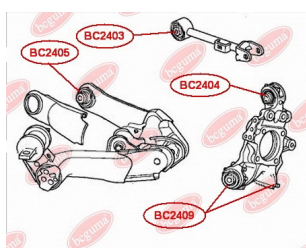

BC2409

CONTROL ARM-/TRAILING ARM BUSH

www.en.bcguma.ua/auto/BC2409

Part Number:	BC2409
GTIN-13:	4823101805512
Number of other manufacturers (OEMs):	52210SWAA00
Weight, g:	316
Required amount:	4
Items in Package:	1
External diameter, mm:	45.5
Inner diameter, mm:	14.2
Thickness, mm:	55.5
Material:	Metal / Rubber
That installation:	Back
Party settings:	Left / Right

APPLICABILITY:

HONDA

CONTROL ARM-/TRAILING ARM BUSH

www.en.bcguma.ua/auto/BC2410

Part Number:	BC2410
GTIN-13:	4823101806274
Number of other manufacturers (OEMs):	52370SWAA01; 52371SWAA01
Weight, g:	850
Required amount:	2
Items in Package:	1
External diameter, mm:	55.5
Inner diameter, mm:	14.2
Thickness, mm:	72.2
Material:	Metal / Rubber
That installation:	Back
Party settings:	Left / Right

APPLICABILITY:

HONDA

BC2410