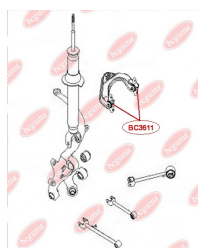

APPLICABILITY:

CHEVROLET, DAEWOO

BC3611