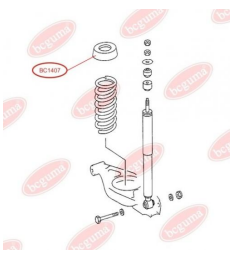

BC1407

RUBBER BUFFER, SUSPENSION

www.en.bcguma.ua/auto/BC1407

Part Number:	BC1407
GTIN-13:	4823101803211
Number of other manufacturers (OEMs):	A2013251144
Weight, g:	144
Required amount:	2
Items in Package:	1
External diameter, mm:	102.0
Inner diameter, mm:	62.0
Thickness, mm:	108.0
Material:	Rubber
That installation:	Back
Party settings:	Left / Right

APPLICABILITY:

MERCEDES-BENZ

BC1408

RUBBER BUFFER, SUSPENSION

www.en.bcguma.ua/auto/BC1408

Part Number:	BC1408
GTIN-13:	4823101803228
Number of other manufacturers (OEMs):	A2013251244
Weight, g:	182
Required amount:	2
Items in Package:	1
External diameter, mm:	102.0
Inner diameter, mm:	62.0
Thickness, mm:	108.0
Material:	Rubber
That installation:	Back
Party settings:	Left / Right

APPLICABILITY:

MERCEDES-BENZ