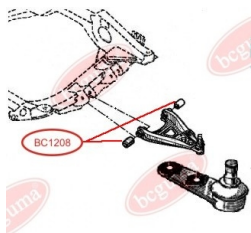

APPLICABILITY:

NISSAN, RENAULT

BC1202

BC1208

CONTROL ARM-/TRAILING ARM BUSH

www.en.bcguma.ua/auto/BC1208

Part Number:	BC1208
GTIN-13:	4823101802177
Number of other manufacturers (OEMs):	7700424399; 5456000QAB; 8200942406; 8200942405; 8200942396; 7700424459; 8200942392
Weight, g:	119
Required amount:	2
Items in Package:	1
External diameter, mm:	45.5
Inner diameter, mm:	12.0
Thickness, mm:	46.0
Material:	Rubber / metal
That installation:	Front
Party settings:	Left / Right