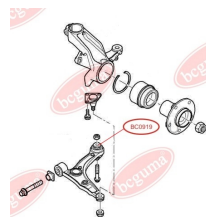

CONTROL ARM-/TRAILING ARM BUSH

www.en.bcguma.ua/auto/BC0919

Part Number:	BC0919
GTIN-13:	4823101801811
Number of other manufacturers (OEMs):	3520S0S2; 50705197; 1352228080; 1352227080; 1352226080; 1352225080; 3521P2S2; 3521P1S2; 3521P2; 3520S1S2; 3520S1; 3520S0; 3521P2; 3520S0; 3521P1; 3521P1; 3520S1
Weight, g:	337
Required amount:	2
Items in Package:	1
External diameter, mm:	75.0
Inner diameter, mm:	19.0
Thickness, mm:	76.0
Material:	Rubber / metal
That installation:	Back Front
Party settings:	Left / Right

BC0919