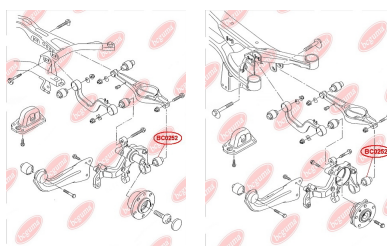

CONTROL ARM-/TRAILING ARM BUSH

www.en.bcguma.ua/auto/BC0252

Part Number:	BC0252
GTIN-13:	4823101800647
Number of other manufacturers (OEMs):	1K0505553; 1K0505553A; 3C0505553
Weight, g:	109
Required amount:	2
Items in Package:	1
External diameter, mm:	38.0
Inner diameter, mm:	12.0
Thickness, mm:	50.0
Material:	Rubber / metal
That installation:	Back
Party settings:	Left / Right