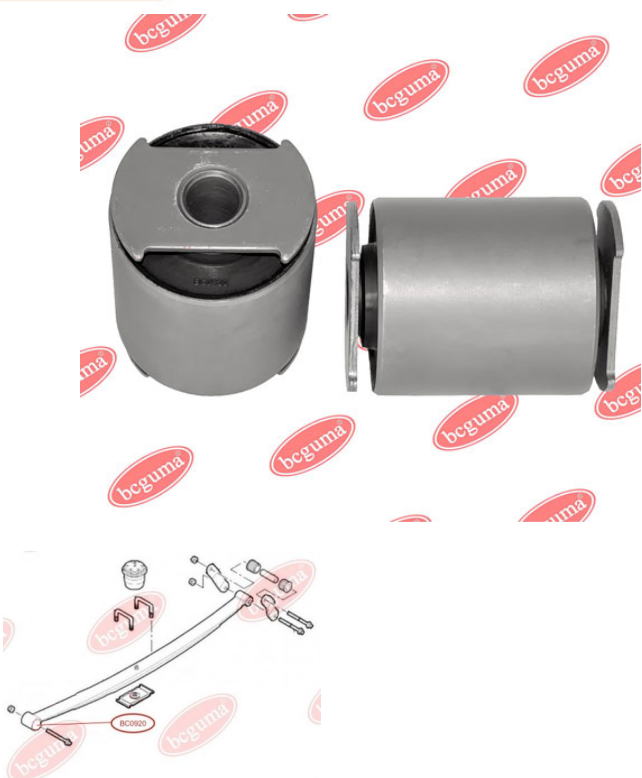

BC0920

LEAF SPRING BUSHING

www.en.bcguma.ua/auto/BC0920

Part Number:	BC0920
GTIN-13:	4823101801798
Number of other manufacturers (OEMs):	13527988
Weight, g:	669
Required amount:	-
Items in Package:	1
External diameter, mm:	65.5
Inner diameter, mm:	16.0
Thickness, mm:	87.0
Material:	Rubber / metal
That installation:	Back Front
Party settings:	Left / Right

APPLICABILITY:

FIAT