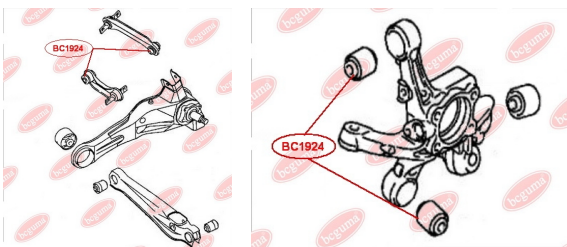

BC1924

CONTROL ARM-/TRAILING ARM BUSH

www.en.bcguma.ua/auto/BC1924

Part Number:	BC1924
GTIN-13:	4823101805062
Number of other manufacturers (OEMs):	MR491345; MR491347; MN101087; 30818096; 56210CG025
Weight, g:	128
Required amount:	4
Items in Package:	1
External diameter, mm:	36.2
Inner diameter, mm:	12.0
Thickness, mm:	44.5
Material:	Metal / Rubber
That installation:	Back
Party settings:	Left / Right

APPLICABILITY:

MITSUBISHI, PROTON, VOLVO

CONTROL ARM-/TRAILING ARM BUSH

www.en.bcguma.ua/auto/BC1925

Part Number:	BC1925
GTIN-13:	4823101805369
Number of other manufacturers (OEMs):	4010A013; 4010A014; 4010A103; 4010A104
Weight, g:	204
Required amount:	4
Items in Package:	1
External diameter, mm:	47.0
Inner diameter, mm:	14.2
Thickness, mm:	52.0
Material:	Metal / Rubber
That installation:	Front
Party settings:	Left / Right

APPLICABILITY:

MITSUBISHI, NISSAN

BC1925