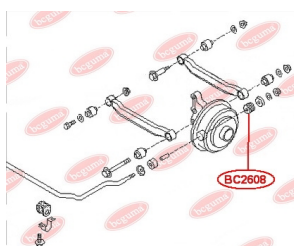

BC2608

ANTI-ROLL BAR BUSHING KIT

www.en.bcguma.ua/auto/BC2608

Part Number:	BC2608
GTIN-13:	4823101804287
Number of other manufacturers (OEMs):	5514850A00
Weight, g:	20
Required amount:	2
Items in Package:	1
External diameter, mm:	40.0
Inner diameter, mm:	18.0
Thickness, mm:	27.5
Material:	Rubber
That installation:	Back
Party settings:	Left / Right

APPLICABILITY:

NISSAN

BC2610

ANTI-ROLL BAR BUSHING KIT

www.en.bcguma.ua/auto/BC2610

Part Number:	BC2610
GTIN-13:	4823101804294
Number of other manufacturers (OEMs):	5461358A10
Weight, g:	29
Required amount:	2
Items in Package:	1
External diameter, mm:	35.0
Inner diameter, mm:	25.0
Thickness, mm:	28.0
Material:	Rubber
That installation:	Front
Party settings:	Left / Right

APPLICABILITY:

NISSAN