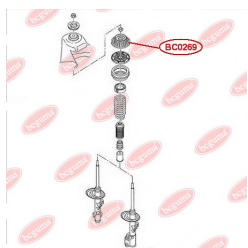

APPLICABILITY:

AUDI, SEAT, SKODA, VW

BC02681

BC0269**TOP STRUT MOUNTING**www.en.bcguma.ua/auto/BC0269

Part Number:	BC0269
GTIN-13:	4823101806533
Number of other manufacturers (OEMs):	7E0412331
Weight, g:	555
Required amount:	2
Items in Package:	1
External diameter, mm:	150.0
Inner diameter, mm:	14.0
Thickness, mm:	50.0
Material:	Rubber / metal
That installation:	Front
Party settings:	Left / Right