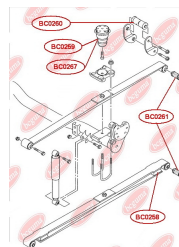

APPLICABILITY:

VW

BC0258