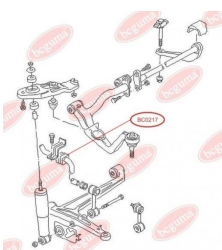

BC0217

STABILISER MOUNTING

www.en.bcguma.ua/auto/BC0217

Part Number:	BC0217
GTIN-13:	4823101800333
Number of other manufacturers (OEMs):	701411041D
Weight, g:	20
Required amount:	2
Items in Package:	1
External diameter, mm:	-
Inner diameter, mm:	27.0
Thickness, mm:	30.0
Material:	Rubber
That installation:	Front
Party settings:	Left / Right