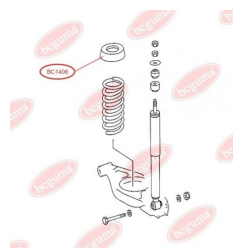

APPLICABILITY:

MERCEDES-BENZ