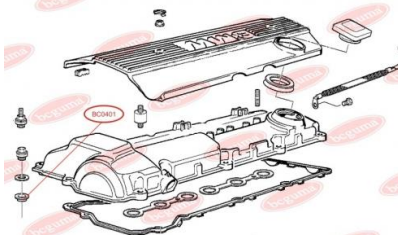

APPLICABILITY:

BMW, LAND ROVER, WIESMANN

BC0401