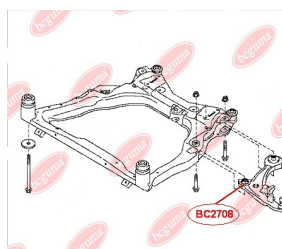

APPLICABILITY:

NISSAN, NISSAN (DONGFENG)

BC2708