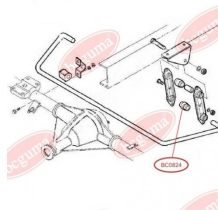

APPLICABILITY:

IVECO

BC0824