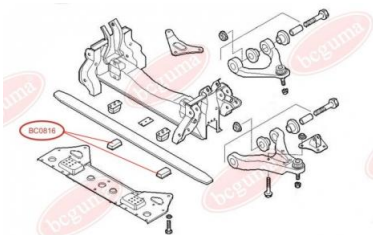

BC0816

RUBBER BUFFER, SUSPENSION (PLASTIC, LOWER)

www.en.bcguma.ua/auto/BC0816

Part Number:	BC0816
GTIN-13:	4823101801439
Number of other manufacturers (OEMs):	500316841
Weight, g:	159
Required amount:	-
Items in Package:	1
External diameter, mm:	-
Inner diameter, mm:	-
Thickness, mm:	-
Material:	Rubber / metal
That installation:	Front
Party settings:	-

APPLICABILITY:

IVECO

RUBBER BUFFER, SUSPENSION (METAL TOP)

www.en.bcguma.ua/auto/BC0817

Part Number:	BC0817
GTIN-13:	4823101801446
Number of other manufacturers (OEMs):	500362729
Weight, g:	306
Required amount:	-
Items in Package:	1
External diameter, mm:	-
Inner diameter, mm:	-
Thickness, mm:	-
Material:	Rubber / metal
That installation:	Front
Party settings:	-

BC0817

APPLICABILITY:

IVECO