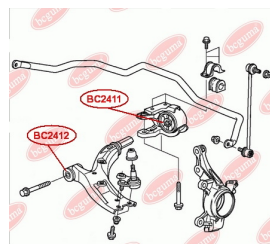

APPLICABILITY:

HONDA

BC2412