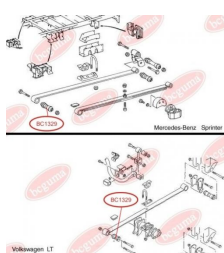

BC1329

BUSHING, LEAF SPRING

www.en.bcguma.ua/auto/BC1329

Part Number:	BC1329
GTIN-13:	4823101802566
Number of other manufacturers (OEMs):	2D0511171; A9013240150
Weight, g:	159
Required amount:	2
Items in Package:	1
External diameter, mm:	32.2
Inner diameter, mm:	12.1
Thickness, mm:	80.0
Material:	Rubber / metal
That installation:	Back Front
Party settings:	Left / Right

APPLICABILITY:

MERCEDES-BENZ, VW

BUSHING, LEAF SPRING

www.en.bcguma.ua/auto/BC1330

Part Number:	BC1330
GTIN-13:	4823101802573
Number of other manufacturers (OEMs):	A9013240250; A9013240350; 2D0511171C; 2D0511171B; 05118732AA; 5118732AA
Weight, g:	336
Required amount:	4
Items in Package:	1
External diameter, mm:	50.4
Inner diameter, mm:	12.1
Thickness, mm:	80.0
Material:	Rubber / metal
That installation:	Back
Party settings:	Left / Right

APPLICABILITY:

MERCEDES-BENZ, VW

BC1330