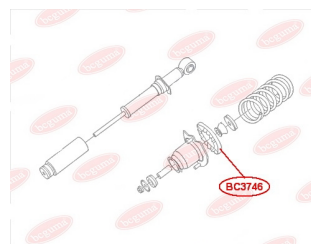

APPLICABILITY:

LIFAN

BC3746