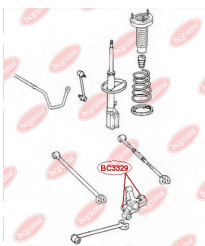

BC3329

CONTROL ARM-/TRAILING ARM BUSH

www.en.bcguma.ua/auto/BC3329

Part Number:	BC3329
GTIN-13:	4823101805550
Number of other manufacturers (OEMs):	4230548010
Weight, g:	126
Required amount:	4
Items in Package:	1
External diameter, mm:	36.5
Inner diameter, mm:	14.0
Thickness, mm:	42.0
Material:	Rubber / metal
That installation:	Back
Party settings:	Left / Right

APPLICABILITY:

LEXUS, TOYOTA

BC3330

ANTI-ROLL BAR BUSHING KIT

www.en.bcguma.ua/auto/BC3330

Part Number:	BC3330
GTIN-13:	4823101805857
Number of other manufacturers (OEMs):	4881533100
Weight, g:	42
Required amount:	2
Items in Package:	1
External diameter, mm:	35.0
Inner diameter, mm:	23.0
Thickness, mm:	41.0
Material:	Rubber
That installation:	Front
Party settings:	Left / Right

APPLICABILITY:

LEXUS, TOYOTA