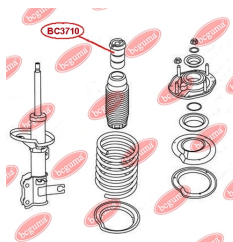

APPLICABILITY:

GEELY

BC3710