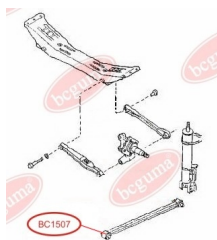

BC1507

TRACK CONTROL ARM BUSH

www.en.bcguma.ua/auto/BC1507

Part Number:	BC1507
GTIN-13:	4823101803433
Number of other manufacturers (OEMs):	G03028200A
Weight, g:	93
Required amount:	2
Items in Package:	1
External diameter, mm:	36.0
Inner diameter, mm:	10.0
Thickness, mm:	60.0
Material:	Rubber / metal
That installation:	Back
Party settings:	Left / Right

APPLICABILITY:

MAZDA