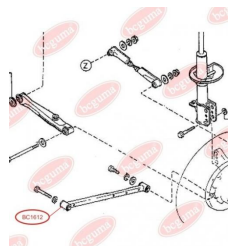

BC1612

TRACK CONTROL ARM BUSH

www.en.bcguma.ua/auto/BC1612

Part Number:	BC1612
GTIN-13:	4823101803648
Number of other manufacturers (OEMs):	KA1028200; KA1028250
Weight, g:	150
Required amount:	2
Items in Package:	1
External diameter, mm:	45.0
Inner diameter, mm:	20.0
Thickness, mm:	53.0
Material:	Rubber / metal
That installation:	Back
Party settings:	Left / Right

APPLICABILITY:

MAZDA