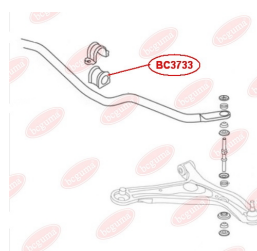

APPLICABILITY:

GEELY

BC3733