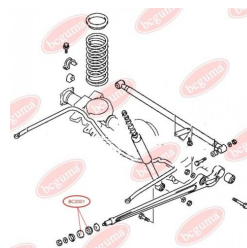

APPLICABILITY:

MITSUBISHI

BC2001