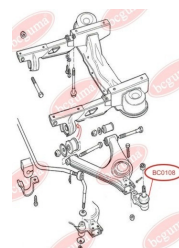

**APPLICABILITY:**

AUDI

BEARING RING, UPPER BUSHINGwww.en.bcguma.ua/auto/BC0106

Part Number:	BC0106
GTIN-13:	4823101800074
Number of other manufacturers (OEMs):	811512335A
Weight, g:	33
Required amount:	2
Items in Package:	1
External diameter, mm:	48.0
Inner diameter, mm:	10.0
Thickness, mm:	21.0
Material:	Rubber
That installation:	Back
Party settings:	Left / Right

**APPLICABILITY:**

AUDI

BC0106

BC0107**ANTHER OF BALL JOINT**www.en.bcguma.ua/auto/BC0107

Part Number:	BC0107
GTIN-13:	4823101800081
Number of other manufacturers (OEMs):	4D0407509G; 4D0407509J
Weight, g:	5
Required amount:	2
Items in Package:	1
External diameter, mm:	28.0
Inner diameter, mm:	14.0
Thickness, mm:	22.0
Material:	Rubber MBS
That installation:	Front
Party settings:	Left / Right

APPLICABILITY:

AUDI, SEAT, SKODA, VW

**ANTHER OF BALL JOINT**www.en.bcguma.ua/auto/BC0108

Part Number:	BC0108
GTIN-13:	4823101800098
Number of other manufacturers (OEMs):	86VB3395A2E; 6154161
Weight, g:	10
Required amount:	2
Items in Package:	1
External diameter, mm:	41.0
Inner diameter, mm:	16.0
Thickness, mm:	27.0
Material:	Rubber MBS
That installation:	Front
Party settings:	Left / Right

APPLICABILITY:

FORD

**BC0108**

BC0109**STABILISER MOUNTING**www.en.bcguma.ua/auto/BC0109

Part Number:	BC0109
GTIN-13:	4823101800104
Number of other manufacturers (OEMs):	1J0411327
Weight, g:	20
Required amount:	2
Items in Package:	1
External diameter, mm:	35.0
Inner diameter, mm:	23.0
Thickness, mm:	24.0
Material:	Rubber
That installation:	Front
Party settings:	Left / Right