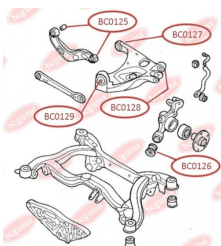

APPLICABILITY:

AUDI, SAAB, SEAT, SKODA, VW

BC0120

BC0123**CONTROL ARM-/TRAILING ARM BUSH**www.en.bcguma.ua/auto/BC0123

Part Number:	BC0123
GTIN-13:	4823101805772
Number of other manufacturers (OEMs):	8E0407181B; 8E0407181C; 8E0407181D
Weight, g:	182
Required amount:	2
Items in Package:	1
External diameter, mm:	40.5
Inner diameter, mm:	12.2
Thickness, mm:	37.0
Material:	Metal / Rubber
That installation:	Front
Party settings:	Left / Right

**APPLICABILITY:**

AUDI, SEAT, SKODA, VW

CONTROL ARM-/TRAILING ARM BUSHwww.en.bcguma.ua/auto/BC0125

Part Number:	BC0125
GTIN-13:	4823101805871
Number of other manufacturers (OEMs):	8E0501541S; 8E0501541Q; 8E0501541J
Weight, g:	191
Required amount:	4
Items in Package:	1
External diameter, mm:	36.4
Inner diameter, mm:	12.2
Thickness, mm:	46.5
Material:	Metal / Rubber
That installation:	Back
Party settings:	Left / Right

APPLICABILITY:

AUDI, SEAT

BC0125

BC0126**CONTROL ARM-/TRAILING ARM BUSH**

www.en.bcguma.ua/auto/BC0126

Part Number:	BC0126
GTIN-13:	4823101806137
Number of other manufacturers (OEMs):	8E0505311T; 8E0505312T; 8E0505311S; 8E0505312S; 8E0505203C; 8E0505203D; 8E0505311AC; 8E0505312AC
Weight, g:	250
Required amount:	2
Items in Package:	1
External diameter, mm:	43.8
Inner diameter, mm:	12.2
Thickness, mm:	60.0
Material:	Rubber / metal
That installation:	Back
Party settings:	Left / Right

APPLICABILITY:

AUDI, SEAT

CONTROL ARM-/TRAILING ARM BUSH

www.en.bcguma.ua/auto/BC0127

Part Number:	BC0127
GTIN-13:	4823101806526
Number of other manufacturers (OEMs):	8E0505171J; 8E0505311T; 8E0505311S; 8E0505312S; 8E0505311AC; 8E0505312AC; 8E0505312T
Weight, g:	236
Required amount:	2
Items in Package:	1
External diameter, mm:	47.0
Inner diameter, mm:	12.0
Thickness, mm:	50.0
Material:	Rubber / metal
That installation:	Back
Party settings:	Left / Right