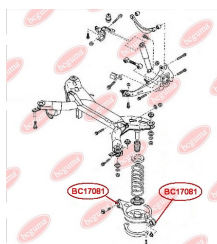

BC1708

CONTROL ARM-/TRAILING ARM BUSH

www.en.bcguma.ua/auto/BC1708

Part Number:	BC1708
GTIN-13:	4823101803808
Number of other manufacturers (OEMs):	G26A28300A; G26A28350A; GJ6A28300A; G26A28300B; GJ6A28300; GJ6A28350B
Weight, g:	160
Required amount:	4
Items in Package:	1
External diameter, mm:	37.2
Inner diameter, mm:	12.0
Thickness, mm:	51.5
Material:	Rubber / metal
That installation:	Back
Party settings:	Left / Right

APPLICABILITY:

MAZDA

CONTROL ARM-/TRAILING ARM BUSH

www.en.bcguma.ua/auto/BC17081

Part Number:	BC17081
GTIN-13:	4823101803815
Number of other manufacturers (OEMs):	G26A28300A; G26A28300B; G26A28350A; GJ6A28300; GJ6A28350; GJ6A28300A; GJ6A28350A; GJ6A28350B
Weight, g:	135
Required amount:	4
Items in Package:	1
External diameter, mm:	38.6
Inner diameter, mm:	12.0
Thickness, mm:	52.0
Material:	Rubber / metal
That installation:	Back
Party settings:	Left / Right

APPLICABILITY:

MAZDA

BC17081