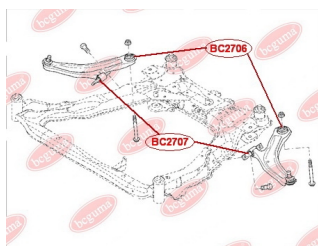

**APPLICABILITY:**

NISSAN, RENAULT

CONTROL ARM-/TRAILING ARM BUSHwww.en.bcguma.ua/auto/BC2708

Part Number:	BC2708
GTIN-13:	4823101805611
Number of other manufacturers (OEMs):	54500JN00A; 54500JN00B; 54501JN00A; 54501JN00B
Weight, g:	267
Required amount:	2
Items in Package:	1
External diameter, mm:	50.5
Inner diameter, mm:	14.2
Thickness, mm:	49.0
Material:	Metal / Rubber
That installation:	Front
Party settings:	Left / Right