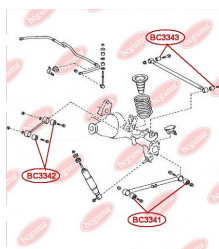

APPLICABILITY:

TOYOTA

BC3342