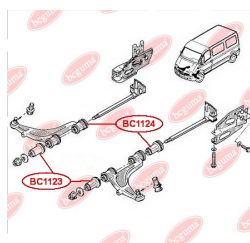

BC1123

CONTROL ARM-/TRAILING ARM BUSH

www.en.bcguma.ua/auto/BC1123

Part Number:	BC1123
GTIN-13:	4823101805802
Number of other manufacturers (OEMs):	5457000QAA; 7700302122; 7700302439; 4500094; 09160394; 9160394;
Weight, g:	453
Required amount:	2
Items in Package:	1
External diameter, mm:	55.5
Inner diameter, mm:	28.2
Thickness, mm:	74.0
Material:	Metal / Rubber
That installation:	Front
Party settings:	Left / Right

APPLICABILITY:

ALFA ROMEO, NISSAN, OPEL, RENAULT, VAUXHALL, VW

CONTROL ARM-/TRAILING ARM BUSH

www.en.bcguma.ua/auto/BC1124

Part Number:	BC1124
GTIN-13:	4823101805819
Number of other manufacturers (OEMs):	5442300QAA; 7700302440; 7700302123; 4500095; 09160395; 9160395
Weight, g:	468
Required amount:	2
Items in Package:	1
External diameter, mm:	55.5
Inner diameter, mm:	28.2
Thickness, mm:	79.0
Material:	Metal / Rubber
That installation:	Front
Party settings:	Left / Right

APPLICABILITY:

ALFA ROMEO, FIAT, NISSAN, OPEL, RENAULT, VAUXHALL

BC1124