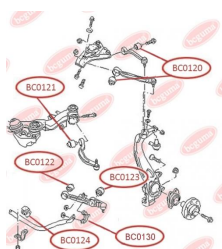

BC0123

CONTROL ARM-/TRAILING ARM BUSH

www.en.bcguma.ua/auto/BC0123

Part Number:	BC0123
GTIN-13:	4823101805772
Number of other manufacturers (OEMs):	8E0407181B; 8E0407181C; 8E0407181D
Weight, g:	182
Required amount:	2
Items in Package:	1
External diameter, mm:	40.5
Inner diameter, mm:	12.2
Thickness, mm:	37.0
Material:	Metal / Rubber
That installation:	Front
Party settings:	Left / Right