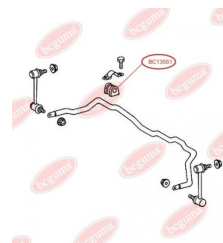

APPLICABILITY:

MERCEDES-BENZ

BC13551