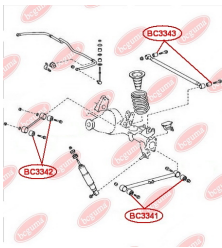

BC3343

CONTROL ARM-/TRAILING ARM BUSH

www.en.bcguma.ua/auto/BC3343

Part Number:	BC3343
GTIN-13:	4823101805598
	4874035040; 4870660060; 4872535040; 4874060080; 4874060160; 4871035050; 4871035060; 4871035070; 4871060160; 4872035060; 4872035061; 4877060010; 4879060010
Number of other manufacturers (OEMs):	
Weight, g:	195
Required amount:	2
Items in Package:	1
External diameter, mm:	36.5
Inner diameter, mm:	14.2
Thickness, mm:	50.0
Material:	Metal / Rubber
That installation:	Back
Party settings:	Behind

APPLICABILITY:

LEXUS, TOYOTA

ANTI-ROLL BAR BUSHING KIT

www.en.bcguma.ua/auto/BC3401

Part Number:	BC3401
GTIN-13:	4823101804645
Number of other manufacturers (OEMs):	4241278K00; 4241265J02
Weight, g:	56
Required amount:	2
Items in Package:	1
External diameter, mm:	36.0
Inner diameter, mm:	26.0
Thickness, mm:	43.0
Material:	Rubber
That installation:	Front
Party settings:	Left / Right

APPLICABILITY:

SUZUKI

BC3401