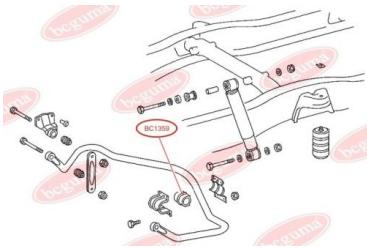

BC1359

STABILISER MOUNTING

www.en.bcguma.ua/auto/BC1359

Part Number:	BC1359
GTIN-13:	4823101802924
Number of other manufacturers (OEMs):	A6683260181
Weight, g:	143
Required amount:	2
Items in Package:	1
External diameter, mm:	58.0
Inner diameter, mm:	41.0
Thickness, mm:	81.0
Material:	Rubber
That installation:	Back
Party settings:	Left / Right

APPLICABILITY:

MERCEDES-BENZ

STABILISER MOUNTING

www.en.bcguma.ua/auto/BC1360

Part Number:	BC1360
GTIN-13:	4823101802931
Number of other manufacturers (OEMs):	A6673260181
Weight, g:	115
Required amount:	2
Items in Package:	1
External diameter, mm:	73.0
Inner diameter, mm:	45.0
Thickness, mm:	80.0
Material:	Rubber
That installation:	Back
Party settings:	Left / Right

APPLICABILITY:

MERCEDES-BENZ

BC1360