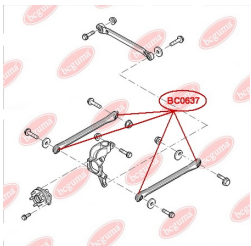

BC0637

CONTROL ARM-/TRAILING ARM BUSH

www.en.bcguma.ua/auto/BC0637

Part Number:	BC0637
GTIN-13:	4823101805505
Number of other manufacturers (OEMs):	1117857; 1117859; 1118920; 1118921
Weight, g:	169
Required amount:	4
Items in Package:	1
External diameter, mm:	36.5
Inner diameter, mm:	12.0
Thickness, mm:	35.0
Material:	Metal / Rubber
That installation:	Back
Party settings:	Left / Right

APPLICABILITY:

FORD

ANTI-ROLL BAR BUSHING KIT

www.en.bcguma.ua/auto/BC0638

Part Number:	BC0638
GTIN-13:	4823101805987
Number of other manufacturers (OEMs):	2T144A037DA; 2T144A037DB; 2T144A037DC; 4382950; 4419558; 4367068
Weight, g:	90
Required amount:	2
Items in Package:	1
External diameter, mm:	45.0
Inner diameter, mm:	23.0
Thickness, mm:	45.0
Material:	Rubber / metal
That installation:	Back
Party settings:	Left / Right

APPLICABILITY:

FORD

BC0638