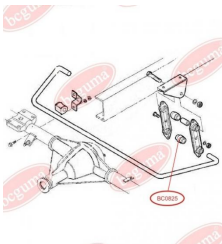

BC0825

STABILISER MOUNTING

www.en.bcguma.ua/auto/BC0825

Part Number:	BC0825
GTIN-13:	4823101801538
Number of other manufacturers (OEMs):	93801624
Weight, g:	27
Required amount:	-
Items in Package:	1
External diameter, mm:	38.0
Inner diameter, mm:	22.0
Thickness, mm:	40.0
Material:	Rubber
That installation:	Back
Party settings:	Left / Right