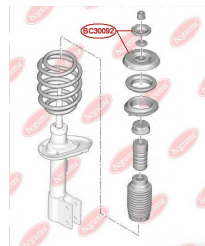

APPLICABILITY:

CITROËN, PEUGEOT, SKODA, SSANGYONG

BC30092