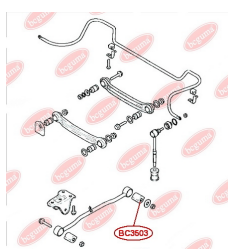

BC3503

CONTROL ARM-/TRAILING ARM BUSH

www.en.bcguma.ua/auto/BC3503

Part Number:	BC3503
GTIN-13:	4823101805147
Number of other manufacturers (OEMs):	5511925000; 96550066
Weight, g:	123
Required amount:	2
Items in Package:	1
External diameter, mm:	45.0
Inner diameter, mm:	14.2
Thickness, mm:	55.0
Material:	Rubber / metal
That installation:	Back
Party settings:	Left / Right

APPLICABILITY:

CHEVROLET, HYUNDAI

CONTROL ARM-/TRAILING ARM BUSH

www.en.bcguma.ua/auto/BC3504

Part Number:	BC3504
GTIN-13:	4823101805482
Number of other manufacturers (OEMs):	551162E000
Weight, g:	272
Required amount:	2
Items in Package:	1
External diameter, mm:	64.5
Inner diameter, mm:	12.2
Thickness, mm:	55.0
Material:	Metal / Rubber
That installation:	Back
Party settings:	Left / Right

APPLICABILITY:

HYUNDAI, KIA

BC3504