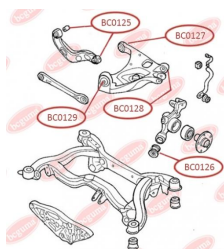

APPLICABILITY:

AUDI, SEAT

BC0125

BC0126**CONTROL ARM-/TRAILING ARM BUSH**

www.en.bcguma.ua/auto/BC0126

Part Number:	BC0126
GTIN-13:	4823101806137
Number of other manufacturers (OEMs):	8E0505311T; 8E0505312T; 8E0505311S; 8E0505312S; 8E0505203C; 8E0505203D; 8E0505311AC; 8E0505312AC
Weight, g:	250
Required amount:	2
Items in Package:	1
External diameter, mm:	43.8
Inner diameter, mm:	12.2
Thickness, mm:	60.0
Material:	Rubber / metal
That installation:	Back
Party settings:	Left / Right

APPLICABILITY:

AUDI, SEAT

CONTROL ARM-/TRAILING ARM BUSH

www.en.bcguma.ua/auto/BC0127

Part Number:	BC0127
GTIN-13:	4823101806526
Number of other manufacturers (OEMs):	8E0505171J; 8E0505311T; 8E0505311S; 8E0505312S; 8E0505311AC; 8E0505312AC; 8E0505312T
Weight, g:	236
Required amount:	2
Items in Package:	1
External diameter, mm:	47.0
Inner diameter, mm:	12.0
Thickness, mm:	50.0
Material:	Rubber / metal
That installation:	Back
Party settings:	Left / Right

APPLICABILITY:

AUDI

BC0127

BC0129**CONTROL ARM-/TRAILING ARM BUSH**www.en.bcguma.ua/auto/BC0129

Part Number:	BC0129
GTIN-13:	4823101806236
Number of other manufacturers (OEMs):	8E0505185N; 8E0505312S; 8E0505311S; 8E0505311T; 8E0505312T; 8E0505311AC; 8E0505312AC
Weight, g:	219
Required amount:	4
Items in Package:	1
External diameter, mm:	46.6
Inner diameter, mm:	12.2
Thickness, mm:	40.0
Material:	Rubber / metal
That installation:	Back
Party settings:	Left / Right

**APPLICABILITY:**

AUDI, SEAT

ANTHER OF BALL JOINTwww.en.bcguma.ua/auto/BC0131

Part Number:	BC0131
GTIN-13:	4823101805949
Number of other manufacturers (OEMs):	357407365
Weight, g:	9
Required amount:	2
Items in Package:	1
External diameter, mm:	35.0
Inner diameter, mm:	16.0
Thickness, mm:	25.0
Material:	Rubber
That installation:	Front
Party settings:	Left / Right