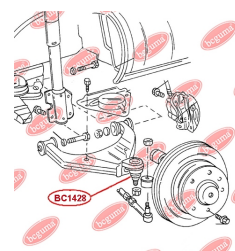

APPLICABILITY:

CHRYSLER, MERCEDES-BENZ, VAUXHALL, VW

BC1428