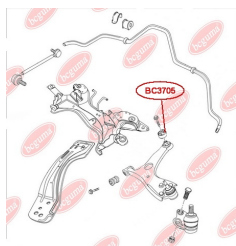

BC3705

CONTROL ARM-/TRAILING ARM BUSH

www.en.bcguma.ua/auto/BC3705

Part Number:	BC3705
GTIN-13:	4823101805291
Number of other manufacturers (OEMs):	T112909080
Weight, g:	288
Required amount:	2
Items in Package:	1
External diameter, mm:	60.5
Inner diameter, mm:	14.2
Thickness, mm:	60.0
Material:	Metal / Rubber
That installation:	Front
Party settings:	Left / Right

APPLICABILITY:

CHERY, TOYOTA

LINK STABILIZER BUSH

www.en.bcguma.ua/auto/BC3706

Part Number:	BC3706
GTIN-13:	4823101806342
Number of other manufacturers (OEMs):	1014001672
Weight, g:	5
Required amount:	8
Items in Package:	1
External diameter, mm:	25.0
Inner diameter, mm:	9.0
Thickness, mm:	12.0
Material:	Rubber
That installation:	Front
Party settings:	Left / Right

APPLICABILITY:

GEELY

BC3706