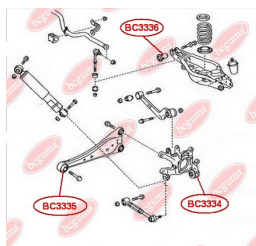

APPLICABILITY:

TOYOTA