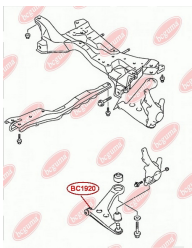

BC1920

CONTROL ARM-/TRAILING ARM BUSH

www.en.bcguma.ua/auto/BC1920

Part Number:	BC1920
GTIN-13:	4823101804997
Number of other manufacturers (OEMs):	MR403440
Weight, g:	135
Required amount:	2
Items in Package:	1
External diameter, mm:	37.5
Inner diameter, mm:	14.2
Thickness, mm:	60.0
Material:	Rubber / metal
That installation:	Front
Party settings:	Left / Right

APPLICABILITY:

MITSUBISHI

CONTROL ARM-/TRAILING ARM BUSH, REINFORCED "BAD ROADS"

www.en.bcguma.ua/auto/BC1921

Part Number:	BC1921
GTIN-13:	4823101804102
Number of other manufacturers (OEMs):	MR519127; 4120A001
Weight, g:	631
Required amount:	2
Items in Package:	1
External diameter, mm:	81.0
Inner diameter, mm:	12.0
Thickness, mm:	75.0
Material:	Metal / Rubber
That installation:	Back
Party settings:	Left / Right

APPLICABILITY:

MITSUBISHI

BC1921