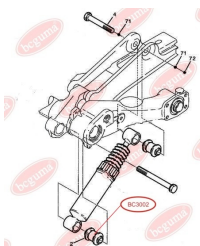

APPLICABILITY:

CITROËN, PEUGEOT

BC3002

BC3003**BUSHING, SHOCK ABSORBER**www.en.bcguma.ua/auto/BC3003

Part Number:	BC3003
GTIN-13:	4823101804447
Number of other manufacturers (OEMs):	517111
Weight, g:	82
Required amount:	2
Items in Package:	1
External diameter, mm:	34.5
Inner diameter, mm:	16.0
Thickness, mm:	45.0
Material:	Rubber / metal
That installation:	Back
Party settings:	Left / Right