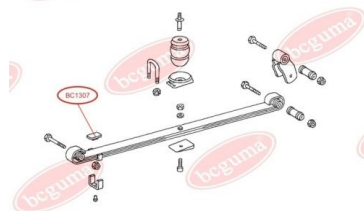

APPLICABILITY:

MERCEDES-BENZ

BC1308**BUSHING, LEAF SPRING**

www.en.bcguma.ua/auto/BC1308

Part Number:	BC1308
GTIN-13:	4823101802368
Number of other manufacturers (OEMs):	A6703200344
Weight, g:	374
Required amount:	2
Items in Package:	1
External diameter, mm:	58.0
Inner diameter, mm:	36.0
Thickness, mm:	86.5
Material:	Rubber / metal
That installation:	Back
Party settings:	Behind