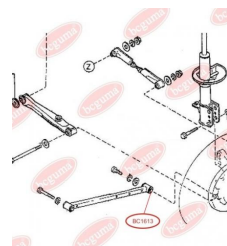

APPLICABILITY:

MAZDA