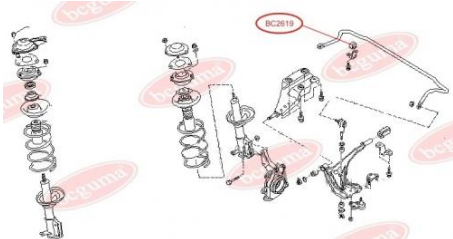

BC2619

ANTI-ROLL BAR BUSHING KIT

www.en.bcguma.ua/auto/BC2619

Part Number:	BC2619
GTIN-13:	4823101804379
Number of other manufacturers (OEMs):	54613D4400
Weight, g:	27
Required amount:	2
Items in Package:	1
External diameter, mm:	34.0
Inner diameter, mm:	25.5
Thickness, mm:	25.5
Material:	Rubber
That installation:	Front
Party settings:	Left / Right

APPLICABILITY:

NISSAN

BC2620

ANTI-ROLL BAR BUSHING KIT

www.en.bcguma.ua/auto/BC2620

Part Number:	BC2620
GTIN-13:	4823101804386
Number of other manufacturers (OEMs):	5621402E02
Weight, g:	19
Required amount:	2
Items in Package:	1
External diameter, mm:	26.0
Inner diameter, mm:	15.0
Thickness, mm:	25.0
Material:	Rubber
That installation:	Back
Party settings:	Left / Right

APPLICABILITY:

NISSAN