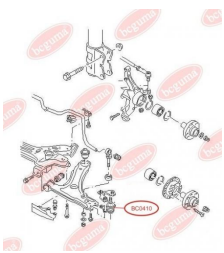

APPLICABILITY:

BMW

CONTROL ARM-/TRAILING ARM BUSHwww.en.bcguma.ua/auto/BC0409

Part Number:	BC0409
GTIN-13:	4823101800890
Number of other manufacturers (OEMs):	31126753058; 31121096982; 31124000612; 31126750057; 31126751372; 31126754547; 31129071663; 31129071952; 31126755432
Weight, g:	416
Required amount:	2
Items in Package:	1
External diameter, mm:	66.5
Inner diameter, mm:	20.0
Thickness, mm:	61.0
Material:	Rubber / metal
That installation:	Front
Party settings:	Left / Right

APPLICABILITY:

ALPINA, BMW

BC0409

BC0410**ANTHER OF BALL JOINT**www.en.bcguma.ua/auto/BC0410

Part Number:	BC0410
GTIN-13:	4823101800906
Number of other manufacturers (OEMs):	357407365A; 357407365; 31121127726; 31121127725; 31121126253; 31126756491; 31126756696
Weight, g:	6
Required amount:	2
Items in Package:	1
External diameter, mm:	32.0
Inner diameter, mm:	16.0
Thickness, mm:	22.0
Material:	Rubber MBS
That installation:	Front
Party settings:	Left / Right