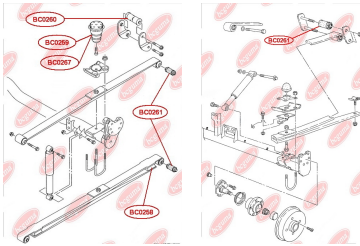

BC0261

LEAF SPRING BUSH, REAR

www.en.bcguma.ua/auto/BC0261

Part Number:	BC0261
GTIN-13:	4823101800708
Number of other manufacturers (OEMs):	6K9501541
Weight, g:	225
Required amount:	2
Items in Package:	1
External diameter, mm:	45.0
Inner diameter, mm:	12.0
Thickness, mm:	85.0
Material:	Rubber / metal
That installation:	Back
Party settings:	Left / Right

APPLICABILITY:

SEAT, VW

SHOCK ABSORBER BUSH, UPPER

www.en.bcguma.ua/auto/BC0262

Part Number:	BC0262
GTIN-13:	4823101800715
Number of other manufacturers (OEMs):	7H5513029C; 7H0513029E; 7H0513029D
Weight, g:	129
Required amount:	2
Items in Package:	1
External diameter, mm:	41.3
Inner diameter, mm:	12.0
Thickness, mm:	40.0
Material:	Metal / Rubber
That installation:	Back
Party settings:	Left / Right

APPLICABILITY:

VW

BC0262