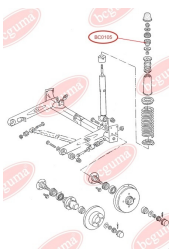

APPLICABILITY:

AUDI

BC0102

BC0103**ROD ASSEMBLY BUSH**

www.en.bcguma.ua/auto/BC0103

Part Number:	BC0103
GTIN-13:	4823101800043
Number of other manufacturers (OEMs):	811419801C; 893419802; 811419801E
Weight, g:	30
Required amount:	2
Items in Package:	1
External diameter, mm:	24.5
Inner diameter, mm:	10.0
Thickness, mm:	26.0
Material:	Rubber / metal
That installation:	Front
Party settings:	Left / Right

APPLICABILITY:

AUDI, VW

CONTROL ARM BUSHING - FRONT, REINFORCED, "BAD ROADS"

www.en.bcguma.ua/auto/BC0104

Part Number:	BC0104
GTIN-13:	4823101800050
Number of other manufacturers (OEMs):	1K0199232J; 1K0199231G; 1K0199231J; 6Q0407183A; 1K0407183E; 6Q0407183; 1K0407183
Weight, g:	140
Required amount:	2
Items in Package:	1
External diameter, mm:	63.5
Inner diameter, mm:	17.5
Thickness, mm:	50.8
Material:	Polymeric material
That installation:	Back Front
Party settings:	Left / Right

**APPLICABILITY:**

AUDI, SEAT, SKODA, VW

BC0104

BC0105**BEARING RING, LOWER BUSHING**www.en.bcguma.ua/auto/BC0105

Part Number:	BC0105
GTIN-13:	4823101800067
Number of other manufacturers (OEMs):	811512333A
Weight, g:	42
Required amount:	2
Items in Package:	1
External diameter, mm:	48.0
Inner diameter, mm:	10.0
Thickness, mm:	32.0
Material:	Rubber
That installation:	Back
Party settings:	Left / Right

**APPLICABILITY:**

AUDI

BEARING RING, UPPER BUSHINGwww.en.bcguma.ua/auto/BC0106

Part Number:	BC0106
GTIN-13:	4823101800074
Number of other manufacturers (OEMs):	811512335A
Weight, g:	33
Required amount:	2
Items in Package:	1
External diameter, mm:	48.0
Inner diameter, mm:	10.0
Thickness, mm:	21.0
Material:	Rubber
That installation:	Back
Party settings:	Left / Right