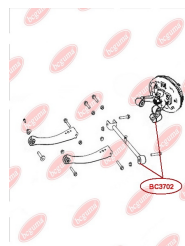

APPLICABILITY:

GEELY

BC3702