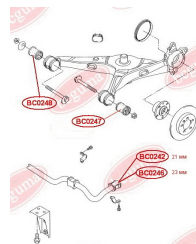

BC0240

MOUNTING, MANUAL TRANSMISSION

www.en.bcguma.ua/auto/BC0240

Part Number:	BC0240
GTIN-13:	4823101800562
Number of other manufacturers (OEMs):	701399207B
Weight, g:	306
Required amount:	1
Items in Package:	1
External diameter, mm:	64.0
Inner diameter, mm:	16.0
Thickness, mm:	90.0
Material:	Polyamide / rubber / metal
That installation:	Back Front
Party settings:	-

APPLICABILITY:

VW

ANTI-ROLL BAR BUSHING KIT

www.en.bcguma.ua/auto/BC0242

Part Number:	BC0242
GTIN-13:	4823101805307
Number of other manufacturers (OEMs):	7H0511414
Weight, g:	46
Required amount:	2
Items in Package:	1
External diameter, mm:	38.0
Inner diameter, mm:	21.0
Thickness, mm:	44.0
Material:	Rubber
That installation:	Back
Party settings:	Left / Right

APPLICABILITY:

VW

BC0242