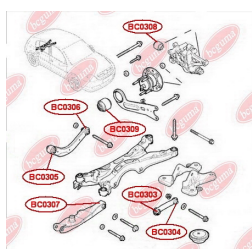

BC0309

CONTROL ARM-/TRAILING ARM BUSH

www.en.bcguma.ua/auto/BC0309

Part Number:	BC0309
GTIN-13:	4823101805321
Number of other manufacturers (OEMs):	423319; 0423319; 00423319; 24452034
Weight, g:	330
Required amount:	2
Items in Package:	1
External diameter, mm:	70.3
Inner diameter, mm:	12.2
Thickness, mm:	65.0
Material:	Metal / Rubber
That installation:	Back
Party settings:	Left / Right

APPLICABILITY:

OPEL, VAUXHALL

SEAL RING, CYLINDER HEAD COVER BOLT

www.en.bcguma.ua/auto/BC0401

Part Number:	BC0401
GTIN-13:	4823101800814
Number of other manufacturers (OEMs):	11121437395; 11121726537
Weight, g:	2
Required amount:	16
Items in Package:	1
External diameter, mm:	22.5
Inner diameter, mm:	9.0
Thickness, mm:	6.0
Material:	Rubber MBS
That installation:	-
Party settings:	-

APPLICABILITY:

BMW, LAND ROVER, WIESMANN

BC0401