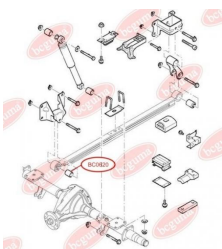

BC0620

BUSHING, LEAF SPRING

www.en.bcguma.ua/auto/BC0620

Part Number:	BC0620
GTIN-13:	4823101801163
Number of other manufacturers (OEMs):	4041523; YC155781AC; 4055743
Weight, g:	376
Required amount:	2
Items in Package:	1
External diameter, mm:	57.0
Inner diameter, mm:	16.0
Thickness, mm:	72.0
Material:	Rubber / metal
That installation:	Back
Party settings:	Left / Right

APPLICABILITY:

FORD

BUSHING, LEAF SPRING

www.en.bcguma.ua/auto/BC0621

Part Number:	BC0621
GTIN-13:	4823101801170
Number of other manufacturers (OEMs):	4041521; YC155719AA
Weight, g:	315
Required amount:	2
Items in Package:	1
External diameter, mm:	50.0
Inner diameter, mm:	14.0
Thickness, mm:	68.0
Material:	Rubber / metal
That installation:	Back
Party settings:	Left / Right

APPLICABILITY:

FORD

BC0621