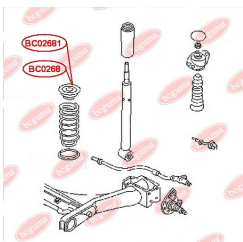

BC0268

RUBBER BUFFER, SUSPENSION

www.en.bcguma.ua/auto/BC0268

Part Number:	BC0268
GTIN-13:	4823101806175
Number of other manufacturers (OEMs):	1J0512149B
Weight, g:	90
Required amount:	2
Items in Package:	1
External diameter, mm:	75.0
Inner diameter, mm:	22.0
Thickness, mm:	37.0
Material:	Rubber / metal
That installation:	Back
Party settings:	Left / Right

APPLICABILITY:

AUDI, SEAT, SKODA, VW

RUBBER BUFFER, SUSPENSION, REINFORCED "BAD ROADS"

www.en.bcguma.ua/auto/BC02681

Part Number:	BC02681
GTIN-13:	4823101806182
Number of other manufacturers (OEMs):	1J0512149B
Weight, g:	129
Required amount:	2
Items in Package:	1
External diameter, mm:	76.0
Inner diameter, mm:	22.0
Thickness, mm:	47.0
Material:	Rubber / metal
That installation:	Back
Party settings:	Left / Right

APPLICABILITY:

AUDI, SEAT, SKODA, VW

BC02681