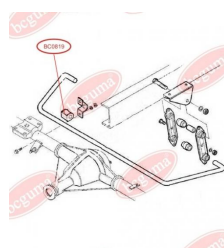

BC0818

STABILISER MOUNTING

www.en.bcguma.ua/auto/BC0818

Part Number:	BC0818
GTIN-13:	4823101801453
Number of other manufacturers (OEMs):	93803961
Weight, g:	42
Required amount:	-
Items in Package:	1
External diameter, mm:	34.0
Inner diameter, mm:	16.0
Thickness, mm:	40.0
Material:	Rubber
That installation:	Back
Party settings:	Left / Right

APPLICABILITY:

IVECO

STABILISER MOUNTING

www.en.bcguma.ua/auto/BC0819

Part Number:	BC0819
GTIN-13:	4823101801460
Number of other manufacturers (OEMs):	8581021
Weight, g:	39
Required amount:	-
Items in Package:	1
External diameter, mm:	34.0
Inner diameter, mm:	18.0
Thickness, mm:	40.0
Material:	Rubber
That installation:	Back
Party settings:	Left / Right

APPLICABILITY:

IVECO

BC0819