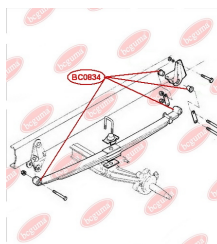

APPLICABILITY:

IVECO

BC0834