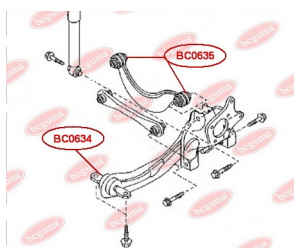

BC0635

CONTROL ARM-/TRAILING ARM BUSH

www.en.bcguma.ua/auto/BC0635

Part Number:	BC0635
GTIN-13:	4823101805338
Number of other manufacturers (OEMs):	1061659; 1061660; 1136072; 1317609; 1329730; 1136073; 1517403; 1448127; 1524422; 1502440; 1686184; 8M515500AB; 8M515500BB; AV615500CA; BP4K28C10B; BBM228C10; 31277305; 31212503; 31201356
Weight, g:	133
Required amount:	4
Items in Package:	1
External diameter, mm:	36.3
Inner diameter, mm:	12.2
Thickness, mm:	35.0
Material:	Metal / Rubber
That installation:	Back
Party settings:	Left / Right

APPLICABILITY:

FORD, MAZDA, VOLVO

LEAF SPRING BUSHING

www.en.bcguma.ua/auto/BC0636

Part Number:	BC0636
GTIN-13:	4823101805420
Number of other manufacturers (OEMs):	6C115A546AB; 1526483
Weight, g:	212
Required amount:	2
Items in Package:	1
External diameter, mm:	38.5
Inner diameter, mm:	14.2
Thickness, mm:	107.0
Material:	Metal / Rubber
That installation:	Back
Party settings:	Left / Right

APPLICABILITY:

FORD

BC0636