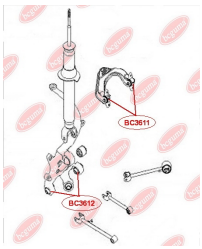

BC3612

CONTROL ARM-/TRAILING ARM BUSH

www.en.bcguma.ua/auto/BC3612

Part Number:	BC3612
GTIN-13:	4823101805154
Number of other manufacturers (OEMs):	96440024; 96440025
Weight, g:	144
Required amount:	4
Items in Package:	1
External diameter, mm:	36.5
Inner diameter, mm:	12.0
Thickness, mm:	48.0
Material:	Metal / Rubber
That installation:	Back
Party settings:	Left / Right

APPLICABILITY:

CHEVROLET

CONTROL ARM-/TRAILING ARM BUSH

www.en.bcguma.ua/auto/BC3613

Part Number:	BC3613
GTIN-13:	4823101805208
Number of other manufacturers (OEMs):	96440041
Weight, g:	162
Required amount:	2
Items in Package:	1
External diameter, mm:	42.2
Inner diameter, mm:	12.0
Thickness, mm:	48.0
Material:	Metal / Rubber
That installation:	Back
Party settings:	Left / Right

APPLICABILITY:

CHEVROLET

BC3613