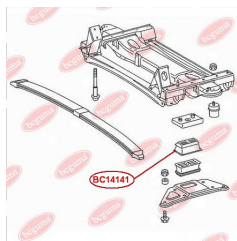

BC1414

RUBBER BUFFER, SUSPENSION

www.en.bcguma.ua/auto/BC1414

Part Number:	BC1414
GTIN-13:	4823101803273
Number of other manufacturers (OEMs):	A9013220019
Weight, g:	222
Required amount:	-
Items in Package:	1
External diameter, mm:	-
Inner diameter, mm:	-
Thickness, mm:	31.0
Material:	Rubber
That installation:	Front
Party settings:	Left / Right

APPLICABILITY:

MERCEDES-BENZ, VW

RUBBER BUFFER, SUSPENSION

www.en.bcguma.ua/auto/BC14141

Part Number:	BC14141
GTIN-13:	4823101806069
Number of other manufacturers (OEMs):	A9013221219
Weight, g:	302
Required amount:	2
Items in Package:	1
External diameter, mm:	-
Inner diameter, mm:	-
Thickness, mm:	40.0
Material:	Rubber / metal
That installation:	Front
Party settings:	Left / Right

APPLICABILITY:

MERCEDES-BENZ, VW

BC14141