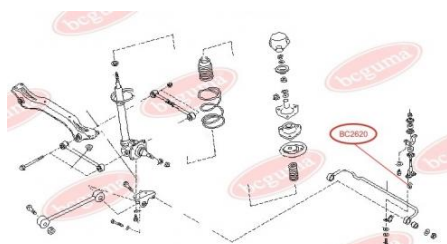

APPLICABILITY:

NISSAN

BC2621

HUB CARRIER BUSHING

www.en.bcguma.ua/auto/BC2621

Part Number:	BC2621
GTIN-13:	4823101805345
Number of other manufacturers (OEMs):	5504531U00; 550450M000; 550452J000
Weight, g:	295
Required amount:	2
Items in Package:	1
External diameter, mm:	60.2
Inner diameter, mm:	12.2
Thickness, mm:	60.0
Material:	Metal / Rubber
That installation:	Back
Party settings:	Left / Right