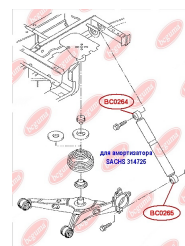

APPLICABILITY:

VW