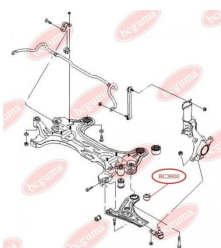

BC3600

CONTROL ARM/TRAILING ARM BUSH

www.en.bcguma.ua/auto/BC3600

Part Number:	BC3600
GTIN-13:	4823101804676
Number of other manufacturers (OEMs):	96535088; 96653381; 95479763
Weight, g:	193
Required amount:	2
Items in Package:	1
External diameter, mm:	60.0
Inner diameter, mm:	12.0
Thickness, mm:	46.0
Material:	Rubber / metal
That installation:	Back Front
Party settings:	Left / Right

APPLICABILITY:

CHEVROLET, DAEWOO

CONTROL ARM-/TRAILING ARM BUSH, REINFORCED "BAD ROADS"

www.en.bcguma.ua/auto/BC3601

Part Number:	BC3601
GTIN-13:	4823101804683
Number of other manufacturers (OEMs):	96653381; 96535088; 95479763
Weight, g:	204
Required amount:	2
Items in Package:	1
External diameter, mm:	60.0
Inner diameter, mm:	12.0
Thickness, mm:	46.0
Material:	Rubber / metal
That installation:	Back Front
Party settings:	Left / Right

APPLICABILITY:

CHEVROLET, DAEWOO

BC3601