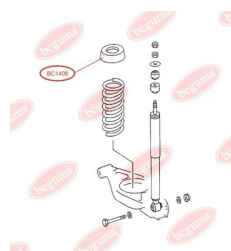

APPLICABILITY:

MERCEDES-BENZ