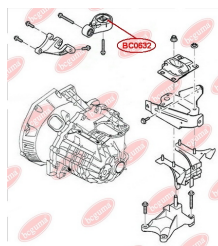

BC0631

BUSHING, LEAF SPRING

www.en.bcguma.ua/auto/BC0631

Part Number:	BC0631
GTIN-13:	4823101801279
Number of other manufacturers (OEMs):	4531471; YC155776AC
Weight, g:	165
Required amount:	2
Items in Package:	1
External diameter, mm:	37.0
Inner diameter, mm:	14.0
Thickness, mm:	80.0
Material:	Rubber / metal
That installation:	Back
Party settings:	Left / Right

APPLICABILITY:

FORD

ENGINE MOUNTING (MANUAL TRANSMISSION)

www.en.bcguma.ua/auto/BC0632

Part Number:	BC0632
GTIN-13:	4823101801286
Number of other manufacturers (OEMs):	1070177; 1102416; 5062530; 5208219; 98AB6P082MB; 9T166P082BB
Weight, g:	153
Required amount:	1
Items in Package:	1
External diameter, mm:	70.0
Inner diameter, mm:	10.0
Thickness, mm:	42.0
Material:	Polymer/Rubber/Metal
That installation:	Front axle
Party settings:	Behind

APPLICABILITY:

FORD

BC0632