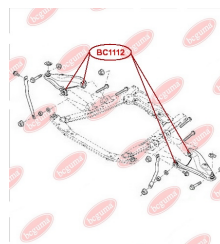

APPLICABILITY:

DACIA, RENAULT

BC1112

BC1114

HUB CARRIER BUSHING

www.en.bcguma.ua/auto/BC1114

Part Number:	BC1114
GTIN-13:	4823101805031
Number of other manufacturers (OEMs):	6001549989; 8200287912; 6001549988; 55501BC64B; 55501EM10B; 555011HA2B; 555011FE0B; 55501EM30A; 555011FC0B; 550451HA0A; 55316AX600; 55501BC61A; 55501BC64A
Weight, g:	347
Required amount:	2
Items in Package:	1
External diameter, mm:	67.0
Inner diameter, mm:	12.2
Thickness, mm:	90.0
Material:	Polyamide / rubber
That installation:	Back
Party settings:	Left / Right