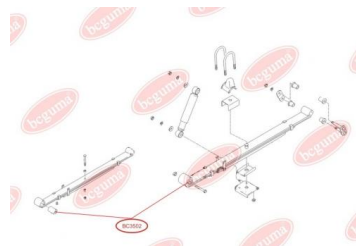

APPLICABILITY:

HYUNDAI, KIA

BC3502