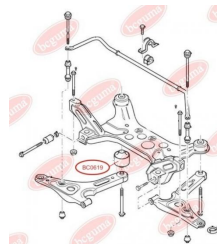

APPLICABILITY:

FORD, FORD USA

BC0619