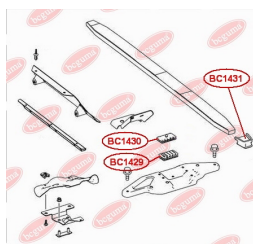

APPLICABILITY:

MERCEDES-BENZ, VW

BC1431