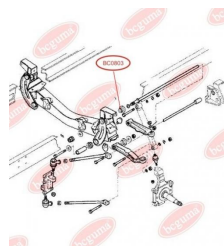

APPLICABILITY:

IVECO

BC0803

HUB CARRIER BUSHING

www.en.bcguma.ua/auto/BC0803

Part Number:	BC0803
GTIN-13:	4823101801323
Number of other manufacturers (OEMs):	93810239
Weight, g:	236
Required amount:	-
Items in Package:	1
External diameter, mm:	57.0
Inner diameter, mm:	37.0
Thickness, mm:	43.0
Material:	Rubber / metal
That installation:	Front
Party settings:	Left / Right