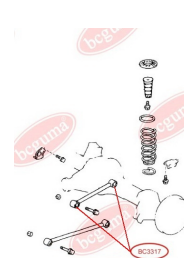

APPLICABILITY:

LEXUS, TOYOTA

BC3317