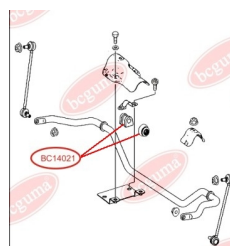

BC1402

STABILISER MOUNTING

www.en.bcguma.ua/auto/BC1402

Part Number:	BC1402
GTIN-13:	4823101803167
Number of other manufacturers (OEMs):	A6393232085
Weight, g:	81
Required amount:	2
Items in Package:	1
External diameter, mm:	43.0
Inner diameter, mm:	26.0
Thickness, mm:	54.0
Material:	Rubber
That installation:	Front
Party settings:	Left / Right

APPLICABILITY:

MERCEDES-BENZ

STABILISER MOUNTING WITH ANTHER (BC1398 - 1PC., BC1403 - 2PC.)

www.en.bcguma.ua/auto/BC14021

Part Number:	BC14021
GTIN-13:	4823101803174
Number of other manufacturers (OEMs):	A6393230292; A6393232085
Weight, g:	93
Required amount:	2
Items in Package:	1
External diameter, mm:	43.0
Inner diameter, mm:	26.0
Thickness, mm:	-
Material:	Rubber
That installation:	Front
Party settings:	Left / Right

APPLICABILITY:

MERCEDES-BENZ

BC14021