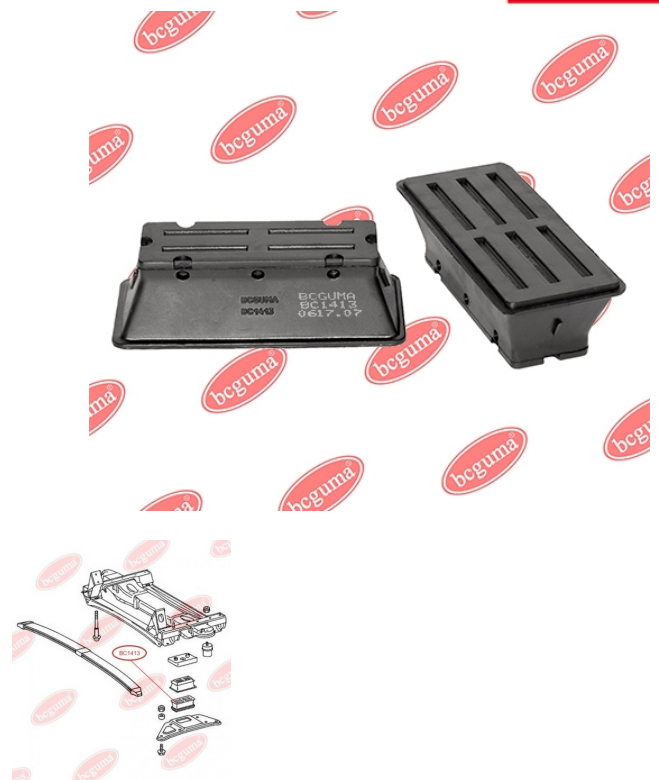

BC1412

LEAF SPRING BUSHING

www.en.bcguma.ua/auto/BC1412

Part Number:	BC1412
GTIN-13:	4823101803259
Number of other manufacturers (OEMs):	A9013221119
Weight, g:	172
Required amount:	-
Items in Package:	1
External diameter, mm:	-
Inner diameter, mm:	-
Thickness, mm:	34.0
Material:	Rubber
That installation:	Front
Party settings:	Left / Right

APPLICABILITY:

MERCEDES-BENZ, VW

LEAF SPRING BUSHING

www.en.bcguma.ua/auto/BC1413

Part Number:	BC1413
GTIN-13:	4823101803266
Number of other manufacturers (OEMs):	A9013220419
Weight, g:	156
Required amount:	-
Items in Package:	1
External diameter, mm:	-
Inner diameter, mm:	-
Thickness, mm:	30.6
Material:	Rubber
That installation:	Front
Party settings:	Left / Right

APPLICABILITY:

MERCEDES-BENZ, VW

BC1413