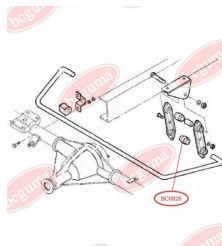

APPLICABILITY:

IVECO

BC0826