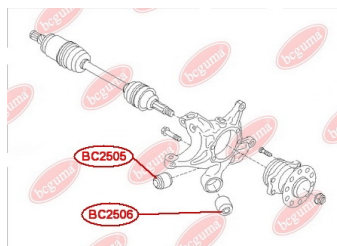

BC2505

CONTROL ARM-/TRAILING ARM BUSH

www.en.bcguma.ua/auto/BC2505

Part Number:	BC2505
GTIN-13:	4823101805703
Number of other manufacturers (OEMs):	20257XA000
Weight, g:	117
Required amount:	2
Items in Package:	1
External diameter, mm:	40.4
Inner diameter, mm:	12.2
Thickness, mm:	50.0
Material:	Metal / Rubber
That installation:	Back
Party settings:	Left / Right

APPLICABILITY:

SUBARU

CONTROL ARM-/TRAILING ARM BUSH

www.en.bcguma.ua/auto/BC2506

Part Number:	BC2506
GTIN-13:	4823101805826
Number of other manufacturers (OEMs):	20254XA00A
Weight, g:	164
Required amount:	4
Items in Package:	1
External diameter, mm:	40.5
Inner diameter, mm:	12.2
Thickness, mm:	48.0
Material:	Metal / Rubber
That installation:	Back
Party settings:	Left / Right

APPLICABILITY:

SUBARU

BC2506