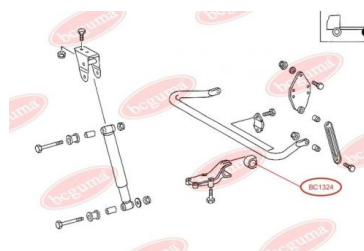

ANTI-ROLL BAR BUSHING KIT

www.en.bcguma.ua/auto/BC1324

Part Number:	BC1324
GTIN-13:	4823101802511
Number of other manufacturers (OEMs):	A6733260281; A6733260581
Weight, g:	93
Required amount:	2
Items in Package:	1
External diameter, mm:	58.0
Inner diameter, mm:	36.0
Thickness, mm:	63.0
Material:	Rubber
That installation:	Back
Party settings:	Left / Right