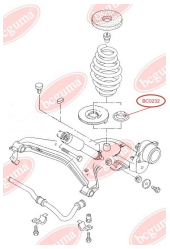

BC0232

**REAR LOWER SPRING RUBBER
SUSPENSION CUPS PAIR GENUINE,
REINFORCED "BAD ROADS"**

www.en.bcguma.ua/auto/BC0232