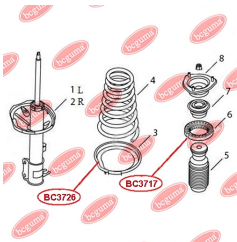

APPLICABILITY:

GEELY