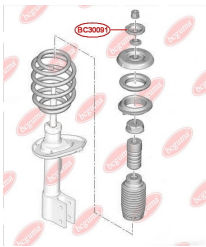

BC30091

THRUST WASHER SHOCK ABSORBER STRUTS (FOR BC3009)

www.en.bcguma.ua/auto/BC30091

Part Number:	BC30091
GTIN-13:	4823101804522
Number of other manufacturers (OEMs):	503375
Weight, g:	60
Required amount:	2
Items in Package:	1
External diameter, mm:	65.0
Inner diameter, mm:	14.0
Thickness, mm:	10.0
Material:	Metal / Rubber
That installation:	Front
Party settings:	Left / Right

APPLICABILITY:

CITROËN, PEUGEOT, SSANGYONG