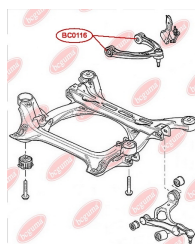

CONTROL ARM-/TRAILING ARM BUSH

www.en.bcguma.ua/auto/BC0116

Part Number:	BC0116
GTIN-13:	4823101805161
Number of other manufacturers (OEMs):	7L0407077; 95534102700; 95534102701; 95534102702
Weight, g:	160
Required amount:	4
Items in Package:	1
External diameter, mm:	40.5
Inner diameter, mm:	10.0
Thickness, mm:	43.0
Material:	Metal / Rubber
That installation:	Front
Party settings:	Left / Right