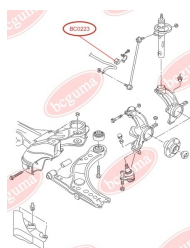

APPLICABILITY:

AUDI, SEAT, SKODA, VW

BC0223