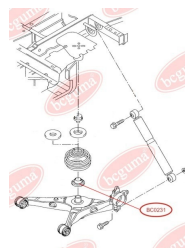

REAR LOWER SPRING RUBBER SUSPENSION CUPS PAIR GENUINE, REINFORCED "BAD ROADS"

www.en.bcguma.ua/auto/BC0231

Part Number:	BC0231
GTIN-13:	4823101800470
Number of other manufacturers (OEMs):	7H0511150B
Weight, g:	97
Required amount:	2
Items in Package:	1
External diameter, mm:	92.0
Inner diameter, mm:	43.0
Thickness, mm:	38.0
Material:	Rubber
That installation:	Back
Party settings:	Left / Right