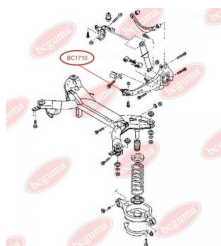

APPLICABILITY:

MAZDA

BC1710