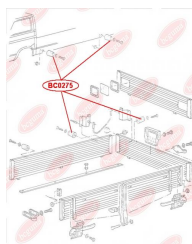

APPLICABILITY:

VW

BC0275

BC0301**CONTROL ARM-/TRAILING ARM BUSH, REINFORCED "BAD ROADS"**www.en.bcguma.ua/auto/BC0301

Part Number:	BC0301
GTIN-13:	4823101800753
Number of other manufacturers (OEMs):	352320; 352310; 13138151; 24430103; 0352310; 0352320
Weight, g:	201
Required amount:	2
Items in Package:	1
External diameter, mm:	60.0
Inner diameter, mm:	12.0
Thickness, mm:	46.0
Material:	Rubber / metal
That installation:	Back Front
Party settings:	Left / Right