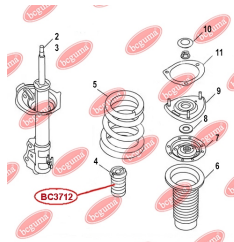

APPLICABILITY:

GEELY

BC3712