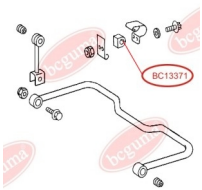

BC13371

ANTI-ROLL BAR BUSHING KIT

www.en.bcguma.ua/auto/BC13371

Part Number:	BC13371
GTIN-13:	4823101802665
Number of other manufacturers (OEMs):	05128604AA; A9013260181
Weight, g:	21
Required amount:	2
Items in Package:	1
External diameter, mm:	35.0
Inner diameter, mm:	27.0
Thickness, mm:	38.0
Material:	Rubber
That installation:	Back
Party settings:	Left / Right

APPLICABILITY:

MERCEDES-BENZ

BUSH, SPRING SHACKLE

www.en.bcguma.ua/auto/BC1338

Part Number:	BC1338
GTIN-13:	4823101802672
Number of other manufacturers (OEMs):	A6023240150; A6013240150; A6023240050; A6013240050
Weight, g:	294
Required amount:	4
Items in Package:	1
External diameter, mm:	50.0
Inner diameter, mm:	12.0
Thickness, mm:	70.0
Material:	Rubber / metal
That installation:	Back
Party settings:	Left / Right

APPLICABILITY:

MERCEDES-BENZ

BC1338