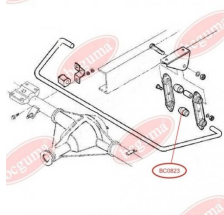

BC0823

STABILISER MOUNTING

www.en.bcguma.ua/auto/BC0823

Part Number:	BC0823
GTIN-13:	4823101801514
Number of other manufacturers (OEMs):	8581022
Weight, g:	33
Required amount:	-
Items in Package:	1
External diameter, mm:	38.0
Inner diameter, mm:	18.0
Thickness, mm:	40.0
Material:	Rubber
That installation:	Back
Party settings:	Left / Right