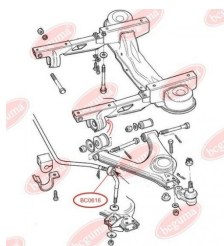

BC0616

LINK STABILIZER BUSH

www.en.bcguma.ua/auto/BC0616

Part Number:	BC0616
GTIN-13:	4823101801125
Number of other manufacturers (OEMs):	6150970; 86VB3B438AA
Weight, g:	45
Required amount:	2
Items in Package:	1
External diameter, mm:	30.5
Inner diameter, mm:	16.0
Thickness, mm:	20.0
Material:	Rubber / metal
That installation:	Front
Party settings:	Left / Right