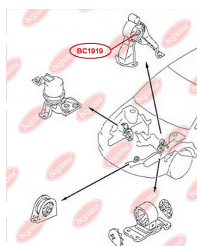

BC1918

ENGINE MOUNTING

www.en.bcguma.ua/auto/BC1918

Part Number:	BC1918
GTIN-13:	4823101804089
Number of other manufacturers (OEMs):	MR554244
Weight, g:	256
Required amount:	1
Items in Package:	1
External diameter, mm:	70.0
Inner diameter, mm:	16.0
Thickness, mm:	52.0
Material:	Rubber / metal
That installation:	Front
Party settings:	Left

APPLICABILITY:

MITSUBISHI

ENGINE MOUNTING, REINFORCED "BAD ROADS"

www.en.bcguma.ua/auto/BC1919

Part Number:	BC1919
GTIN-13:	4823101804096
Number of other manufacturers (OEMs):	MR519400
Weight, g:	436
Required amount:	1
Items in Package:	1
External diameter, mm:	81.0
Inner diameter, mm:	10.0
Thickness, mm:	62.0
Material:	Rubber / metal
That installation:	Front
Party settings:	Left

APPLICABILITY:

MITSUBISHI

BC1919