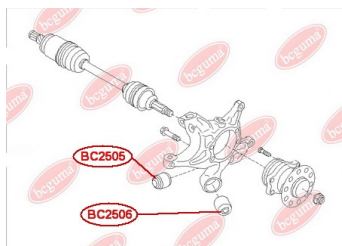

**APPLICABILITY:**

SUBARU

BC2505

CONTROL ARM-/TRAILING ARM BUSH

www.en.bcguma.ua/auto/BC2505

Part Number:	BC2505
GTIN-13:	4823101805703
Number of other manufacturers (OEMs):	20257XA000
Weight, g:	117
Required amount:	2
Items in Package:	1
External diameter, mm:	40.4
Inner diameter, mm:	12.2
Thickness, mm:	50.0
Material:	Metal / Rubber
That installation:	Back
Party settings:	Left / Right