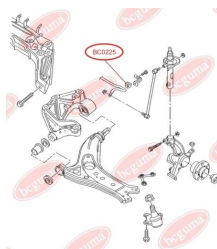

APPLICABILITY:

AUDI, SEAT, SKODA, VW

STABILISER MOUNTINGwww.en.bcguma.ua/auto/BC0225

Part Number:	BC0225
GTIN-13:	4823101800418
Number of other manufacturers (OEMs):	8Z0411314B
Weight, g:	27
Required amount:	2
Items in Package:	1
External diameter, mm:	33.0
Inner diameter, mm:	20.8
Thickness, mm:	36.0
Material:	Rubber
That installation:	Front
Party settings:	Left / Right

APPLICABILITY:

AUDI, SEAT, SKODA, VW

BC0225

BC0226**STABILISER MOUNTING**www.en.bcguma.ua/auto/BC0226

Part Number:	BC0226
GTIN-13:	4823101800425
Number of other manufacturers (OEMs):	1J0411314AC; 1J0411314B; 1J0411314S
Weight, g:	25
Required amount:	2
Items in Package:	1
External diameter, mm:	34.0
Inner diameter, mm:	17.0
Thickness, mm:	25.0
Material:	Rubber
That installation:	Front
Party settings:	Left / Right