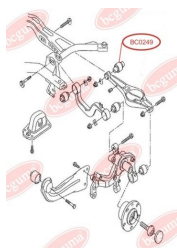

APPLICABILITY:

VW

CONTROL ARM-/TRAILING ARM BUSH

www.en.bcguma.ua/auto/BC0248

Part Number:	BC0248
GTIN-13:	4823101800609
Number of other manufacturers (OEMs):	7H0501132A
Weight, g:	409
Required amount:	2
Items in Package:	1
External diameter, mm:	60.0
Inner diameter, mm:	14.0
Thickness, mm:	75.0
Material:	Rubber / metal
That installation:	Back
Party settings:	Left / Right

APPLICABILITY:

VW

BC0248

BC0249**CONTROL ARM-/TRAILING ARM BUSH**www.en.bcguma.ua/auto/BC0249

Part Number:	BC0249
GTIN-13:	4823101800616
Number of other manufacturers (OEMs):	1K0505311AB; 1K0505311AA; 1K0505171B; 1K0505171C; 1K0505173C; 1K0505371
Weight, g:	95
Required amount:	2
Items in Package:	1
External diameter, mm:	42.4
Inner diameter, mm:	12.0
Thickness, mm:	60.0
Material:	Rubber / metal
That installation:	Back
Party settings:	Left / Right

APPLICABILITY:

AUDI, SEAT, SKODA, VW

**CONTROL ARM-/TRAILING ARM BUSH**www.en.bcguma.ua/auto/BC0250

Part Number:	BC0250
GTIN-13:	4823101800623
Number of other manufacturers (OEMs):	5Q0505323C; 1K0505323N; 1K0505323H; 1K0505323G; 1K0505323D; 1K0505203A
Weight, g:	127
Required amount:	2
Items in Package:	1
External diameter, mm:	38.5
Inner diameter, mm:	14.0
Thickness, mm:	45.0
Material:	Rubber / metal
That installation:	Back
Party settings:	Left / Right