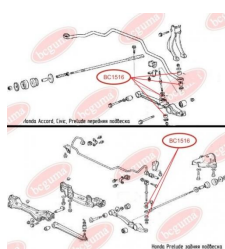

BC1516

LINK STABILIZER BUSH

www.en.bcguma.ua/auto/BC1516

Part Number:	BC1516
GTIN-13:	4823101803518
	5482622000; 8AB234100B; 8AG134100; 71028775; 9980308190; 999010800; 52316692010; S47P34171; 999420800; B46125156A; B21028776; 8AB234100A; B45934158; 8AB234100; B45934470; B46128156; GJ2134158; GJ2128158A; GJ2134157; G03028157; S08534157; B45534157
Number of other manufacturers (OEMs):	
Weight, g:	5
Required amount:	-
Items in Package:	1
External diameter, mm:	22.0
Inner diameter, mm:	7.2
Thickness, mm:	14.3
Material:	Rubber
That installation:	Back
Party settings:	Left / Right