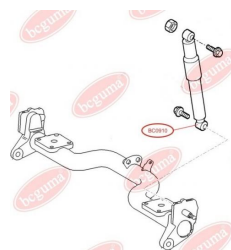

SHOCK ABSORBER BUSH

www.en.bcguma.ua/auto/BC0910

Part Number:	BC0910
GTIN-13:	4823101801682
Number of other manufacturers (OEMs):	51725173; 51713238; 51738251; 51738252; 51735982; 51770807; 51755353; 51906053; 51883458; 51879968; 51815192; 51858711; 51819223; 51810129; 51714758; 46821495; 46799280; 46820858; 46847763; 51714755; 46789873; 51755255
Weight, g:	37
Required amount:	2
Items in Package:	1
External diameter, mm:	41.5
Inner diameter, mm:	19.5
Thickness, mm:	38.5
Material:	Rubber
That installation:	Back
Party settings:	Left / Right