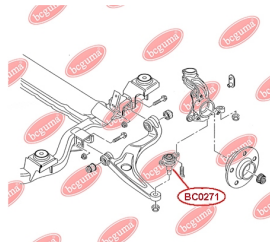

APPLICABILITY:

FIAT, PORSCHE, VW

BC0271