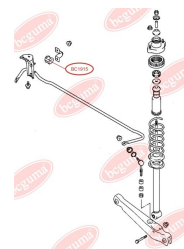

APPLICABILITY:

MITSUBISHI

BC1915