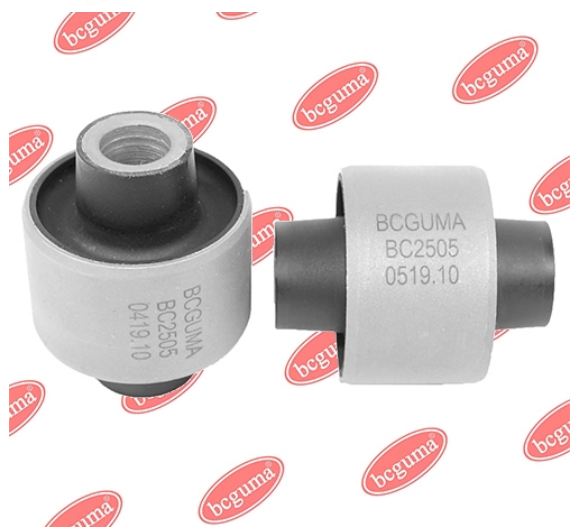

BC2505

CONTROL ARM-/TRAILING ARM BUSH

www.en.bcguma.ua/auto/BC2505

Part Number:	BC2505
GTIN-13:	4823101805703
Number of other manufacturers (OEMs):	20257XA000
Weight, g:	117
Required amount:	2
Items in Package:	1
External diameter, mm:	40.4
Inner diameter, mm:	12.2
Thickness, mm:	50.0
Material:	Metal / Rubber
That installation:	Back
Party settings:	Left / Right

APPLICABILITY:

SUBARU

CONTROL ARM-/TRAILING ARM BUSH

www.en.bcguma.ua/auto/BC2506

Part Number:	BC2506
GTIN-13:	4823101805826
Number of other manufacturers (OEMs):	20254XA00A
Weight, g:	164
Required amount:	4
Items in Package:	1
External diameter, mm:	40.5
Inner diameter, mm:	12.2
Thickness, mm:	48.0
Material:	Metal / Rubber
That installation:	Back
Party settings:	Left / Right

APPLICABILITY:

SUBARU

BC2506