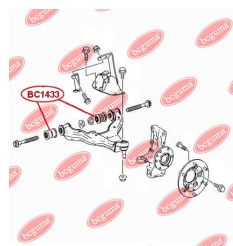

APPLICABILITY:

MERCEDES-BENZ, VW

BC1433

CONTROL ARM-/TRAILING ARM BUSH

www.en.bcguma.ua/auto/BC1433

Part Number:	BC1433
GTIN-13:	4823101805895
Number of other manufacturers (OEMs):	A9063330014; 2E0407523
Weight, g:	362
Required amount:	4
Items in Package:	1
External diameter, mm:	52.3
Inner diameter, mm:	14.2
Thickness, mm:	74.0
Material:	Rubber / metal
That installation:	Front
Party settings:	Left / Right