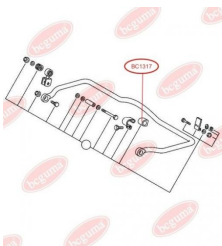

BC1317

STABILISER MOUNTING

www.en.bcguma.ua/auto/BC1317

Part Number:	BC1317
GTIN-13:	4823101802443
Number of other manufacturers (OEMs):	A6013260482
Weight, g:	29
Required amount:	2
Items in Package:	1
External diameter, mm:	34.0
Inner diameter, mm:	24.0
Thickness, mm:	39.0
Material:	Rubber
That installation:	Back
Party settings:	Left / Right