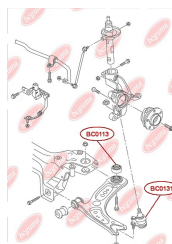

APPLICABILITY:

FORD, GEO, GLAS, HYUNDAI, MITSUBISHI, RENAULT, SEAT, SUBARU, VAUXHALL, VW

BC0131