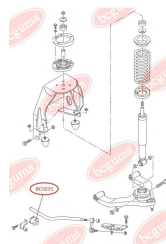

APPLICABILITY:

VW

BC0233