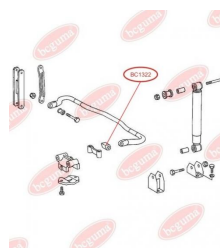

APPLICABILITY:

MERCEDES-BENZ