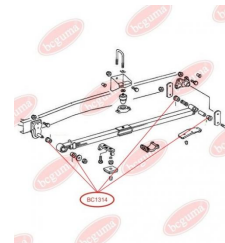

APPLICABILITY:

MERCEDES-BENZ

BC1314

BC1315**ANTI-ROLL BAR BUSHING KIT**www.en.bcguma.ua/auto/BC1315

Part Number:	BC1315
GTIN-13:	4823101802429
Number of other manufacturers (OEMs):	A6673200073
Weight, g:	74
Required amount:	2
Items in Package:	1
External diameter, mm:	32.5
Inner diameter, mm:	12.0
Thickness, mm:	36.0
Material:	Rubber / metal
That installation:	Back
Party settings:	Left / Right