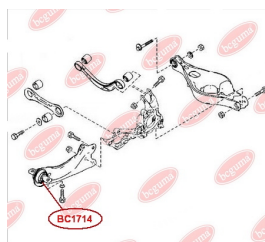

APPLICABILITY:

MAZDA

BC1714