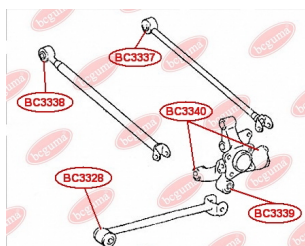

APPLICABILITY:

LEXUS, TOYOTA, TOYOTA (GAC)

BC3328