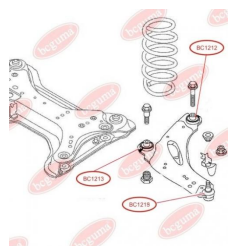

BC1219

ANTHER OF BALL JOINT

www.en.bcguma.ua/auto/BC1219

Part Number:	BC1219
GTIN-13:	4823101805932
Number of other manufacturers (OEMs):	7701477385
Weight, g:	7
Required amount:	2
Items in Package:	1
External diameter, mm:	33.0
Inner diameter, mm:	17.0
Thickness, mm:	24.0
Material:	Rubber
That installation:	Front
Party settings:	Left / Right

APPLICABILITY:

NISSAN, OPEL, RENAULT, VAUXHALL