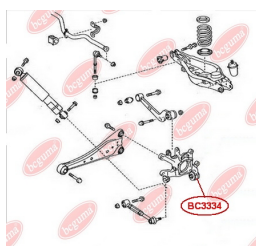

APPLICABILITY:

TOYOTA

BC3334