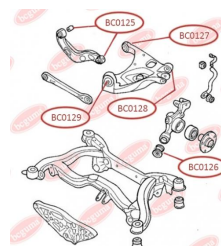

APPLICABILITY:

AUDI, SEAT

BC0125

BC0126**CONTROL ARM-/TRAILING ARM BUSH**

www.en.bcguma.ua/auto/BC0126

Part Number:	BC0126
GTIN-13:	4823101806137
Number of other manufacturers (OEMs):	8E0505311T; 8E0505312T; 8E0505311S; 8E0505312S; 8E0505203C; 8E0505203D; 8E0505311AC; 8E0505312AC
Weight, g:	250
Required amount:	2
Items in Package:	1
External diameter, mm:	43.8
Inner diameter, mm:	12.2
Thickness, mm:	60.0
Material:	Rubber / metal
That installation:	Back
Party settings:	Left / Right

APPLICABILITY:

AUDI, SEAT

CONTROL ARM-/TRAILING ARM BUSH

www.en.bcguma.ua/auto/BC0127

Part Number:	BC0127
GTIN-13:	4823101806526
Number of other manufacturers (OEMs):	8E0505171J; 8E0505311T; 8E0505311S; 8E0505312S; 8E0505311AC; 8E0505312AC; 8E0505312T
Weight, g:	236
Required amount:	2
Items in Package:	1
External diameter, mm:	47.0
Inner diameter, mm:	12.0
Thickness, mm:	50.0
Material:	Rubber / metal
That installation:	Back
Party settings:	Left / Right

APPLICABILITY:

AUDI

BC0127

BC0129**CONTROL ARM-/TRAILING ARM BUSH**www.en.bcguma.ua/auto/BC0129

Part Number:	BC0129
GTIN-13:	4823101806236
Number of other manufacturers (OEMs):	8E0505185N; 8E0505312S; 8E0505311S; 8E0505311T; 8E0505312T; 8E0505311AC; 8E0505312AC
Weight, g:	219
Required amount:	4
Items in Package:	1
External diameter, mm:	46.6
Inner diameter, mm:	12.2
Thickness, mm:	40.0
Material:	Rubber / metal
That installation:	Back
Party settings:	Left / Right

**APPLICABILITY:**

AUDI, SEAT

ANTHER OF BALL JOINTwww.en.bcguma.ua/auto/BC0131

Part Number:	BC0131
GTIN-13:	4823101805949
Number of other manufacturers (OEMs):	357407365
Weight, g:	9
Required amount:	2
Items in Package:	1
External diameter, mm:	35.0
Inner diameter, mm:	16.0
Thickness, mm:	25.0
Material:	Rubber
That installation:	Front
Party settings:	Left / Right