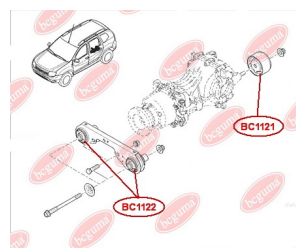

MOUNTING, DIFFERENTIAL

www.en.bcguma.ua/auto/BC1122

Part Number:	BC1122
GTIN-13:	4823101805796
Number of other manufacturers (OEMs):	55419JD60C
Weight, g:	323
Required amount:	2
Items in Package:	1
External diameter, mm:	55.5
Inner diameter, mm:	14.2
Thickness, mm:	81.2
Material:	Metal / Rubber
That installation:	Back
Party settings:	Left / Right