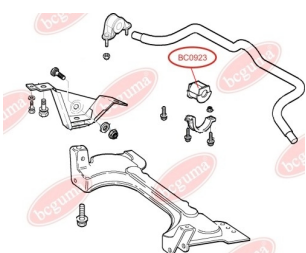

BC0923

ANTI-ROLL BAR BUSHING KIT

www.en.bcguma.ua/auto/BC0923

Part Number:	BC0923
GTIN-13:	4823101801248
Number of other manufacturers (OEMs):	46790552; 46738807; 46738808
Weight, g:	41
Required amount:	2
Items in Package:	1
External diameter, mm:	-
Inner diameter, mm:	23.0
Thickness, mm:	50.0
Material:	Rubber
That installation:	Front
Party settings:	Left / Right