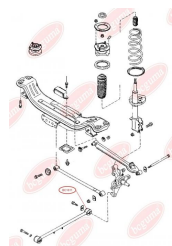

APPLICABILITY:

MAZDA