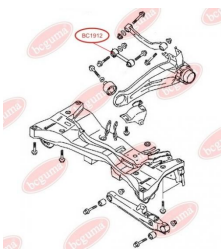

BC1912

CONTROL ARM-/TRAILING ARM BUSH

www.en.bcguma.ua/auto/BC1912

Part Number:	BC1912
GTIN-13:	4823101804027
Number of other manufacturers (OEMs):	MN100109
Weight, g:	126
Required amount:	2
Items in Package:	1
External diameter, mm:	36.0
Inner diameter, mm:	12.0
Thickness, mm:	45.0
Material:	Rubber / metal
That installation:	Back
Party settings:	Left / Right