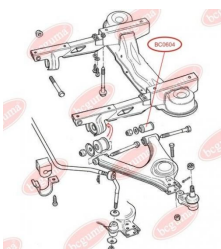

BC0604

CONTROL ARM-/TRAILING ARM BUSH (LONG)

www.en.bcguma.ua/auto/BC0604

Part Number:	BC0604
GTIN-13:	4823101801040
Number of other manufacturers (OEMs):	6517356; 92VB3069AA
Weight, g:	213
Required amount:	2
Items in Package:	1
External diameter, mm:	41.0
Inner diameter, mm:	16.0
Thickness, mm:	91.0
Material:	Rubber / metal
That installation:	Back Front
Party settings:	Left / Right

APPLICABILITY:

FORD, MERCEDES-BENZ, OPEL

BUSHING, LEAF SPRING

www.en.bcguma.ua/auto/BC0605

Part Number:	BC0605
GTIN-13:	4823101801057
Number of other manufacturers (OEMs):	1631072; 84VB5719AA
Weight, g:	52
Required amount:	-
Items in Package:	1
External diameter, mm:	27.0
Inner diameter, mm:	12.0
Thickness, mm:	40.0
Material:	Rubber / metal
That installation:	Front
Party settings:	Left / Right

APPLICABILITY:

FORD

BC0605