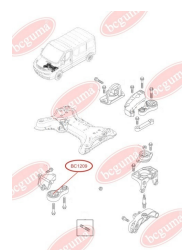

BC1208

CONTROL ARM-/TRAILING ARM BUSH

www.en.bcguma.ua/auto/BC1208

Part Number:	BC1208
GTIN-13:	4823101802177
Number of other manufacturers (OEMs):	7700424399; 5456000QAB; 8200942406; 8200942405; 8200942396; 7700424459; 8200942392
Weight, g:	119
Required amount:	2
Items in Package:	1
External diameter, mm:	45.5
Inner diameter, mm:	12.0
Thickness, mm:	46.0
Material:	Rubber / metal
That installation:	Front
Party settings:	Left / Right

APPLICABILITY:

NISSAN, RENAULT

ENGINE MOUNTING

www.en.bcguma.ua/auto/BC1209

Part Number:	BC1209
GTIN-13:	4823101802184
Number of other manufacturers (OEMs):	1123800QAA; 4408761; 8200003826
Weight, g:	348
Required amount:	-
Items in Package:	1
External diameter, mm:	78.0
Inner diameter, mm:	14.0
Thickness, mm:	52.0
Material:	Rubber / metal
That installation:	-
Party settings:	Bottom front

APPLICABILITY:

NISSAN, OPEL, RENAULT, VAUXHALL

BC1209