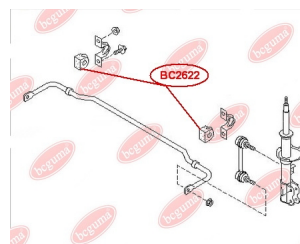

APPLICABILITY:

NISSAN

BC2622