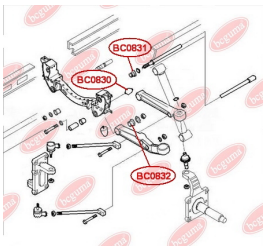

BC0831

CONTROL ARM-/TRAILING ARM BUSH

www.en.bcguma.ua/auto/BC0831

Part Number:	BC0831
GTIN-13:	4823101805680
Number of other manufacturers (OEMs):	500350343
Weight, g:	282
Required amount:	4
Items in Package:	1
External diameter, mm:	65.5
Inner diameter, mm:	38.6
Thickness, mm:	34.0
Material:	Metal / Rubber
That installation:	Front
Party settings:	Left / Right