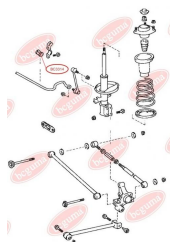

ANTI-ROLL BAR BUSHING KIT

www.en.bcguma.ua/auto/BC3313

Part Number:	BC3313
GTIN-13:	4823101804928
Number of other manufacturers (OEMs):	4881530050; 4881533010; 4881533011
Weight, g:	22
Required amount:	2
Items in Package:	1
External diameter, mm:	27.0
Inner diameter, mm:	22.0
Thickness, mm:	40.0
Material:	Rubber
That installation:	Front
Party settings:	Left / Right