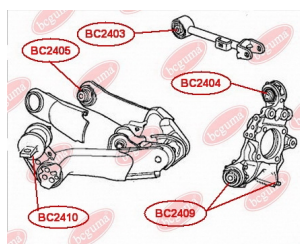

APPLICABILITY:

HONDA

BC2410