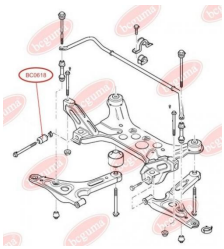

BC0618

CONTROL ARM-/TRAILING ARM BUSH

www.en.bcguma.ua/auto/BC0618

Part Number:	BC0618
GTIN-13:	4823101801149
Number of other manufacturers (OEMs):	YC153069AG; YC153069AF; 4131788; 4041450
Weight, g:	131
Required amount:	2
Items in Package:	1
External diameter, mm:	37.0
Inner diameter, mm:	14.0
Thickness, mm:	67.0
Material:	Rubber / metal
That installation:	Front
Party settings:	Left / Right