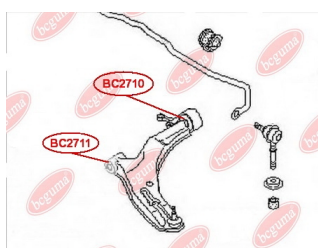

BC2711

CONTROL ARM-/TRAILING ARM BUSH

www.en.bcguma.ua/auto/BC2711

Part Number:	BC2711
GTIN-13:	4823101805901
Number of other manufacturers (OEMs):	550444M410; 545004M500; 545014M500; 54501BM400; 54501BM410; 54500BM400; 54500BM410; 54501BN300; 54500BN300; 5450095F0A; 5450195F0A
Weight, g:	171
Required amount:	2
Items in Package:	1
External diameter, mm:	32.7
Inner diameter, mm:	14.2
Thickness, mm:	55.0
Material:	Metal / Rubber
That installation:	Front
Party settings:	Left / Right

APPLICABILITY:

NISSAN

CONTROL ARM-/TRAILING ARM BUSH

www.en.bcguma.ua/auto/BC2712

Part Number:	BC2712
GTIN-13:	4823101805130
Number of other manufacturers (OEMs):	55110JD000; 55110JG000; 55111JD00A; 55111JG00A; 55110JE20A; 55111JE20A; 55110JD00A; 55045JY00C; 55110JG00B; 55111JG00B; 55110JE20B; 55111JE20B; 55110Y00A
Weight, g:	156
Required amount:	4
Items in Package:	1
External diameter, mm:	37.5
Inner diameter, mm:	14.0
Thickness, mm:	50.0
Material:	Metal / Rubber
That installation:	Back
Party settings:	Left / Right

APPLICABILITY:

NISSAN

BC2712