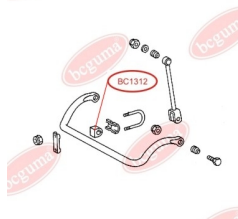

APPLICABILITY:

MERCEDES-BENZ