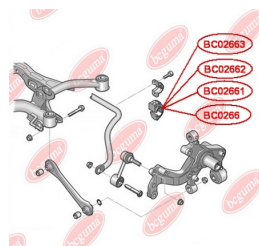

APPLICABILITY:

AUDI, HONDA, SEAT, SKODA, VW

BC02662**ANTI-ROLL BAR BUSHING KIT**www.en.bcguma.ua/auto/BC02662

Part Number:	BC02662
GTIN-13:	4823101806151
Number of other manufacturers (OEMs):	1K0511327AR
Weight, g:	64
Required amount:	2
Items in Package:	1
External diameter, mm:	46.0
Inner diameter, mm:	18.3
Thickness, mm:	40.0
Material:	Rubber / metal
That installation:	Back
Party settings:	Left / Right

APPLICABILITY:

AUDI, HONDA, SEAT, SKODA, VW

BC02663**ANTI-ROLL BAR BUSHING KIT**www.en.bcguma.ua/auto/BC02663

Part Number:	BC02663
GTIN-13:	4823101806168
Number of other manufacturers (OEMs):	1K0511327AS
Weight, g:	64
Required amount:	2
Items in Package:	1
External diameter, mm:	46.0
Inner diameter, mm:	19.0
Thickness, mm:	40.0
Material:	Rubber / metal
That installation:	Back
Party settings:	Left / Right