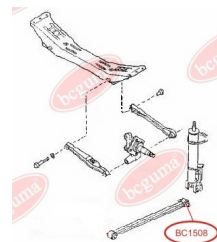

APPLICABILITY:

MAZDA