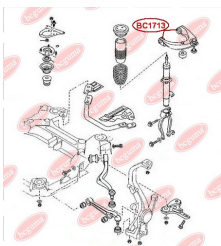

BC1713

CONTROL ARM-/TRAILING ARM BUSH

www.en.bcguma.ua/auto/BC1713

Part Number:	BC1713
GTIN-13:	4823101803860
Number of other manufacturers (OEMs):	GS1D34200C; GS1D34250C; GS1D34200A; GS1D34200B; GS1D34250A; GS1D34250B; GP9A34200A; GP9A34200B; GP9A34250A; GP9A34250B; GJ6A34200B; GJ6A34250B
Weight, g:	161
Required amount:	4
Items in Package:	1
External diameter, mm:	40.5
Inner diameter, mm:	10.2
Thickness, mm:	44.6
Material:	Metal / Rubber
That installation:	Front
Party settings:	Left / Right

APPLICABILITY:

MAZDA

CONTROL ARM-/TRAILING ARM BUSH

www.en.bcguma.ua/auto/BC1714

Part Number:	BC1714
GTIN-13:	4823101805444
Number of other manufacturers (OEMs):	GS1D28200B; GS1D28200C; GS1D28250B; GS1D28250C
Weight, g:	679
Required amount:	2
Items in Package:	1
External diameter, mm:	70.3
Inner diameter, mm:	18.5
Thickness, mm:	18.5
Material:	Metal / Rubber
That installation:	Back
Party settings:	Left / Right

APPLICABILITY:

MAZDA

BC1714