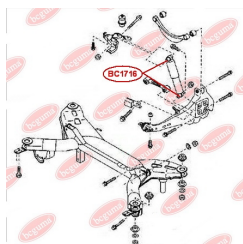

SHOCK ABSORBER BUSH

www.en.bcguma.ua/auto/BC1716

Part Number:	BC1716
GTIN-13:	4823101805246
Number of other manufacturers (OEMs):	GJ5A28700B; GJ5A28700C; GJ5A28700D; GR2F28700; GJ6J28700B; GJ6J28700C; GJ6J28700D; GJ6J28700E; GR1L28700; GR1L28700A; G21C28700; G21C28700A; GP9A28700C
Weight, g:	99
Required amount:	4
Items in Package:	1
External diameter, mm:	29.6
Inner diameter, mm:	12.0
Thickness, mm:	62.0
Material:	Metal / Rubber
That installation:	Back
Party settings:	Left / Right