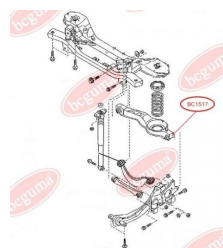

TRACK CONTROL ARM BUSH

www.en.bcguma.ua/auto/BC1517

Part Number:	BC1517
GTIN-13:	4823101803525
	1150353; 1357317; 98AG5K652AK; 1136073; 1061660; 1448127; BBM228300B; 4M515K652AD; BBP328300A; B37F28300B; B37F28300A; BP4K28300D; BP4K28300E; B39D28300A
Number of other manufacturers (OEMs):	
Weight, g:	133
Required amount:	2
Items in Package:	1
External diameter, mm:	36.0
Inner diameter, mm:	12.0
Thickness, mm:	44.5
Material:	Rubber / metal
That installation:	Back
Party settings:	Left / Right