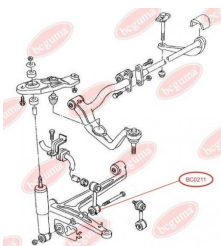

BC0211

LINK STABILIZER BUSH

www.en.bcguma.ua/auto/BC0211

Part Number:	BC0211
GTIN-13:	4823101800272
Number of other manufacturers (OEMs):	701411329; 7D0411049
Weight, g:	63
Required amount:	2
Items in Package:	1
External diameter, mm:	37.0
Inner diameter, mm:	14.0
Thickness, mm:	32.0
Material:	Rubber / metal
That installation:	Front
Party settings:	Left / Right

APPLICABILITY:

VW

CONTROL ARM-/TRAILING ARM BUSH

www.en.bcguma.ua/auto/BC0212

Part Number:	BC0212
GTIN-13:	4823101800289
Number of other manufacturers (OEMs):	701407087
Weight, g:	128
Required amount:	2
Items in Package:	1
External diameter, mm:	35.3
Inner diameter, mm:	12.0
Thickness, mm:	60.0
Material:	Rubber / metal
That installation:	Back Front
Party settings:	Left / Right

APPLICABILITY:

VW

BC0212