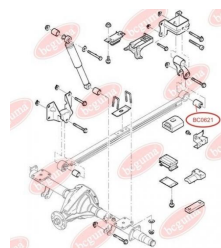

APPLICABILITY:

FORD

BC0621