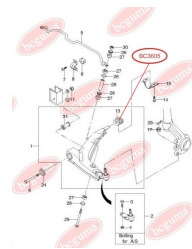

BC3604

STABILISER MOUNTING

www.en.bcguma.ua/auto/BC3604

Part Number:	BC3604
GTIN-13:	4823101804713
Number of other manufacturers (OEMs):	2875013; 0350153; 1603148; 1603150
Weight, g:	14
Required amount:	4
Items in Package:	1
External diameter, mm:	30.0
Inner diameter, mm:	8.0
Thickness, mm:	20.0
Material:	Rubber
That installation:	Front
Party settings:	Left / Right

APPLICABILITY:

ALFA ROMEO, BEDFORD, DAEWOO, HONDA, MERCEDES-BENZ, OPEL, SAAB, VAUXHALL

CONTROL ARM/TRAILING ARM BUSH

www.en.bcguma.ua/auto/BC3605

Part Number:	BC3605
GTIN-13:	4823101804720
Number of other manufacturers (OEMs):	0352335; 90235040; 0352335; 90334546
Weight, g:	178
Required amount:	2
Items in Package:	1
External diameter, mm:	56.0
Inner diameter, mm:	21.0
Thickness, mm:	54.0
Material:	Rubber
That installation:	Back Front
Party settings:	Left / Right

APPLICABILITY:

DAEWOO, MERCEDES-BENZ, OPEL, PEUGEOT, VAUXHALL

BC3605