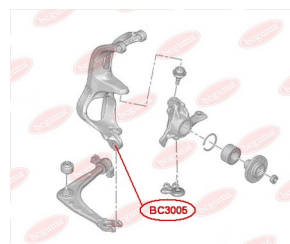

APPLICABILITY:

CITROËN, PEUGEOT

BC3005