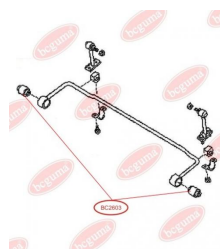

BC2602

CONTROL ARM-/TRAILING ARM BUSH

www.en.bcguma.ua/auto/BC2602

Part Number:	BC2602
GTIN-13:	4823101804249
Number of other manufacturers (OEMs):	5511163J10; 5511156J00; 5511090J10; 5511063J10; 55045D0101; 551108H505; 5511056J00; 5511190J10
Weight, g:	120
Required amount:	2
Items in Package:	1
External diameter, mm:	50.0
Inner diameter, mm:	12.0
Thickness, mm:	56.0
Material:	Rubber / metal
That installation:	Back
Party settings:	Left / Right

APPLICABILITY:

INFINITI, NISSAN, RENAULT TRUCKS

ANTI-ROLL BAR BUSHING KIT

www.en.bcguma.ua/auto/BC2603

Part Number:	BC2603
GTIN-13:	4823101804256
Number of other manufacturers (OEMs):	5624301E01
Weight, g:	155
Required amount:	2
Items in Package:	1
External diameter, mm:	51.0
Inner diameter, mm:	12.0
Thickness, mm:	60.0
Material:	Rubber / metal
That installation:	Back
Party settings:	Left / Right

APPLICABILITY:

NISSAN

BC2603