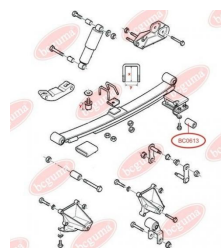

APPLICABILITY:

FORD