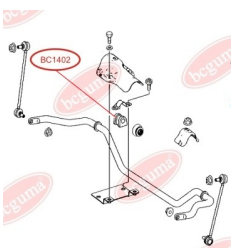

BC1402

STABILISER MOUNTING

www.en.bcguma.ua/auto/BC1402

Part Number:	BC1402
GTIN-13:	4823101803167
Number of other manufacturers (OEMs):	A6393232085
Weight, g:	81
Required amount:	2
Items in Package:	1
External diameter, mm:	43.0
Inner diameter, mm:	26.0
Thickness, mm:	54.0
Material:	Rubber
That installation:	Front
Party settings:	Left / Right

APPLICABILITY:

MERCEDES-BENZ

STABILISER MOUNTING WITH ANTHER (BC1398 - 1PC., BC1403 - 2PC.)

www.en.bcguma.ua/auto/BC14021

Part Number:	BC14021
GTIN-13:	4823101803174
Number of other manufacturers (OEMs):	A6393230292; A6393232085
Weight, g:	93
Required amount:	2
Items in Package:	1
External diameter, mm:	43.0
Inner diameter, mm:	26.0
Thickness, mm:	-
Material:	Rubber
That installation:	Front
Party settings:	Left / Right

APPLICABILITY:

MERCEDES-BENZ

BC14021