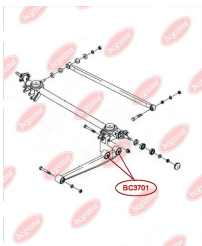

BC3701

CONTROL ARM-/TRAILING ARM BUSH (DOUBLE)

www.en.bcguma.ua/auto/BC3701

Part Number:	BC3701
GTIN-13:	4823101804799
Number of other manufacturers (OEMs):	S213301040
Weight, g:	336
Required amount:	4
Items in Package:	1
External diameter, mm:	47.0
Inner diameter, mm:	12.0
Thickness, mm:	60.0
Material:	Rubber / metal
That installation:	Back
Party settings:	Left / Right

APPLICABILITY:

CHERY

CONTROL ARM-/TRAILING ARM BUSH

www.en.bcguma.ua/auto/BC3702

Part Number:	BC3702
GTIN-13:	4823101804805
Number of other manufacturers (OEMs):	2911052001
Weight, g:	98
Required amount:	4
Items in Package:	1
External diameter, mm:	41.0
Inner diameter, mm:	12.0
Thickness, mm:	50.0
Material:	Rubber / metal
That installation:	Front
Party settings:	Left / Right

APPLICABILITY:

GEELY

BC3702