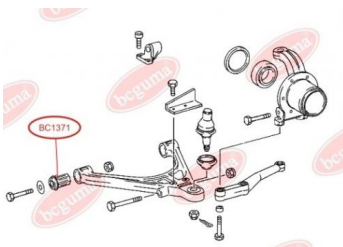

BC1371

CONTROL ARM-/TRAILING ARM BUSH

www.en.bcguma.ua/auto/BC1371

Part Number:	BC1371
GTIN-13:	4823101803044
Number of other manufacturers (OEMs):	A6313300075
Weight, g:	164
Required amount:	4
Items in Package:	1
External diameter, mm:	34.0
Inner diameter, mm:	16.0
Thickness, mm:	55.0
Material:	Rubber / metal
That installation:	Front
Party settings:	Left / Right