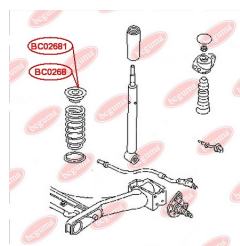

APPLICABILITY:

AUDI, SEAT, SKODA, VW

BC02681

BC0269**TOP STRUT MOUNTING**www.en.bcguma.ua/auto/BC0269

Part Number:	BC0269
GTIN-13:	4823101806533
Number of other manufacturers (OEMs):	7E0412331
Weight, g:	555
Required amount:	2
Items in Package:	1
External diameter, mm:	150.0
Inner diameter, mm:	14.0
Thickness, mm:	50.0
Material:	Rubber / metal
That installation:	Front
Party settings:	Left / Right