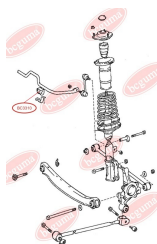

BC3310

ANTI-ROLL BAR BUSHING KIT

www.en.bcguma.ua/auto/BC3310

Part Number:	BC3310
GTIN-13:	4823101804898
Number of other manufacturers (OEMs):	4881820070; 4881802021; 4881812150
Weight, g:	32
Required amount:	2
Items in Package:	1
External diameter, mm:	32.0
Inner diameter, mm:	14.0
Thickness, mm:	36.0
Material:	Rubber
That installation:	Back
Party settings:	Left / Right

APPLICABILITY:

TOYOTA

BC3311

ANTI-ROLL BAR BUSHING KIT

www.en.bcguma.ua/auto/BC3311

Part Number:	BC3311
GTIN-13:	4823101804904
Number of other manufacturers (OEMs):	4881805010; 4881820280; 4881505030
Weight, g:	39
Required amount:	2
Items in Package:	1
External diameter, mm:	-
Inner diameter, mm:	13.0
Thickness, mm:	37.0
Material:	Rubber
That installation:	Back
Party settings:	Left / Right

APPLICABILITY:

TOYOTA