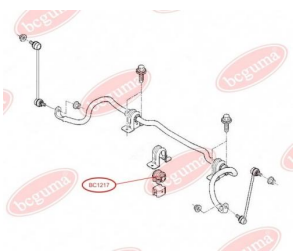

BC1217

ANTI-ROLL BAR BUSHING KIT

www.en.bcguma.ua/auto/BC1217

Part Number:	BC1217
GTIN-13:	4823101802269
Number of other manufacturers (OEMs):	7701069131
Weight, g:	55
Required amount:	2
Items in Package:	1
External diameter, mm:	-
Inner diameter, mm:	20.0
Thickness, mm:	47.0
Material:	Rubber
That installation:	Front
Party settings:	Left / Right

APPLICABILITY:

RENAULT

HUB CARRIER BUSHING, REINFORCED "BAD ROADS"

www.en.bcguma.ua/auto/BC1218

Part Number:	BC1218
GTIN-13:	4823101802276
Number of other manufacturers (OEMs):	8200190743; 4412357
Weight, g:	138
Required amount:	2
Items in Package:	1
External diameter, mm:	155.0
Inner diameter, mm:	48.0
Thickness, mm:	8.0
Material:	Rubber
That installation:	Back
Party settings:	Left / Right

APPLICABILITY:

OPEL, RENAULT

BC1218