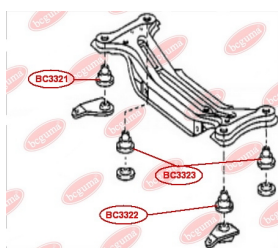

BC3322

HUB CARRIER BUSHING

www.en.bcguma.ua/auto/BC3322

Part Number:	BC3322
GTIN-13:	4823101806021
Number of other manufacturers (OEMs):	5227233040
Weight, g:	293
Required amount:	1
Items in Package:	1
External diameter, mm:	50.5
Inner diameter, mm:	18.5
Thickness, mm:	49.0
Material:	Metal / Rubber
That installation:	Back
Party settings:	Left

APPLICABILITY:

LEXUS, TOYOTA

HUB CARRIER BUSHING

www.en.bcguma.ua/auto/BC3323

Part Number:	BC3323
GTIN-13:	4823101805963
Number of other manufacturers (OEMs):	5227533050
Weight, g:	273
Required amount:	2
Items in Package:	1
External diameter, mm:	50.5
Inner diameter, mm:	20.3
Thickness, mm:	49.0
Material:	Metal / Rubber
That installation:	Back
Party settings:	Left / Right

BC3323

APPLICABILITY:

LEXUS, TOYOTA