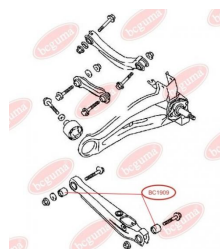

BC1908

STABILISER MOUNTING

www.en.bcguma.ua/auto/BC1908

Part Number:	BC1908
GTIN-13:	4823101803983
Number of other manufacturers (OEMs):	MB808005; MR403965; MB518954
Weight, g:	15
Required amount:	2
Items in Package:	1
External diameter, mm:	-
Inner diameter, mm:	18.7
Thickness, mm:	36.0
Material:	Rubber
That installation:	Front
Party settings:	Left / Right

APPLICABILITY:

MITSUBISHI

CONTROL ARM-/TRAILING ARM BUSH

www.en.bcguma.ua/auto/BC1909

Part Number:	BC1909
GTIN-13:	4823101803990
Number of other manufacturers (OEMs):	MR197915; 4113A062
Weight, g:	152
Required amount:	2
Items in Package:	1
External diameter, mm:	40.0
Inner diameter, mm:	12.0
Thickness, mm:	50.0
Material:	Rubber / metal
That installation:	Back
Party settings:	Left / Right

APPLICABILITY:

MITSUBISHI, PROTON

BC1909