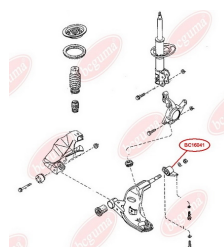

APPLICABILITY:

FORD USA, MAZDA

BC16041