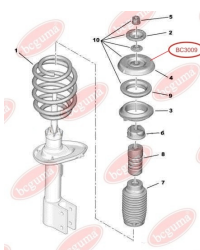

BC3008

HUB CARRIER BUSHING

www.en.bcguma.ua/auto/BC3008

Part Number:	BC3008
GTIN-13:	4823101804508
Number of other manufacturers (OEMs):	51783623; 5131G8
Weight, g:	550
Required amount:	2
Items in Package:	1
External diameter, mm:	68.5
Inner diameter, mm:	12.9
Thickness, mm:	100.0
Material:	Rubber / metal
That installation:	Back
Party settings:	Left / Right

APPLICABILITY:

CITROËN, FIAT, PEUGEOT

SUPPORT OF SHOCK ABSORBER OF FRONT SUSPENSION, REINFORCED "BAD ROADS"

www.en.bcguma.ua/auto/BC3009

Part Number:	BC3009
GTIN-13:	4823101804515
Number of other manufacturers (OEMs):	5038G0; 5038F7; 503885; 503846
Weight, g:	367
Required amount:	2
Items in Package:	1
External diameter, mm:	119.0
Inner diameter, mm:	14.0
Thickness, mm:	30.0
Material:	Rubber / metal
That installation:	Front
Party settings:	Left / Right

APPLICABILITY:

CITROËN, PEUGEOT, SKODA

BC3009