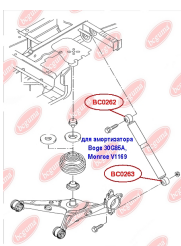

BC0263

SHOCK ABSORBER BUSH, LOWER

www.en.bcguma.ua/auto/BC0263

Part Number:	BC0263
GTIN-13:	4823101800722
Number of other manufacturers (OEMs):	7H5513029C; 7H0513029D; 7H0513029E
Weight, g:	121
Required amount:	2
Items in Package:	1
External diameter, mm:	41.3
Inner diameter, mm:	14.0
Thickness, mm:	40.0
Material:	Metal / Rubber
That installation:	Back
Party settings:	Left / Right

APPLICABILITY:

VW