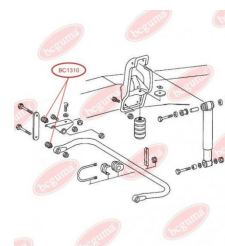

BC1308

BUSHING, LEAF SPRING

www.en.bcguma.ua/auto/BC1308

Part Number:	BC1308
GTIN-13:	4823101802368
Number of other manufacturers (OEMs):	A6703200344
Weight, g:	374
Required amount:	2
Items in Package:	1
External diameter, mm:	58.0
Inner diameter, mm:	36.0
Thickness, mm:	86.5
Material:	Rubber / metal
That installation:	Back
Party settings:	Behind

APPLICABILITY:

DAF, DEUTZ-FAHR, FENDT, INTERNATIONAL HARV., IVECO, KRAMER, MAGIRUS-DEUTZ, MAN, MERCEDES-BENZ

ANTI-ROLL BAR BUSHING KIT

www.en.bcguma.ua/auto/BC1310

Part Number:	BC1310
GTIN-13:	4823101802375
Number of other manufacturers (OEMs):	A3093200073; A3143260153; A3143260481
Weight, g:	41
Required amount:	-
Items in Package:	1
External diameter, mm:	30.0
Inner diameter, mm:	12.0
Thickness, mm:	30.0
Material:	Rubber / metal
That installation:	Back Front
Party settings:	Left / Right

APPLICABILITY:

MERCEDES-BENZ

BC1310