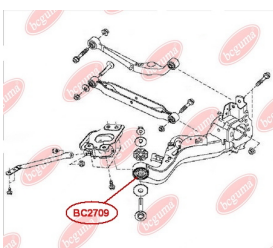

BC2709

CONTROL ARM-/TRAILING ARM BUSH

www.en.bcguma.ua/auto/BC2709

Part Number:	BC2709
GTIN-13:	4823101805635
Number of other manufacturers (OEMs):	55501JD00A; 55044JG00A; 55044JG00B; 55502JG000; 55502JY00A; 55502JG02B; 55501JG02B
Weight, g:	542
Required amount:	2
Items in Package:	1
External diameter, mm:	69.3
Inner diameter, mm:	14.2
Thickness, mm:	62.0
Material:	Metal / Rubber
That installation:	Back
Party settings:	Left / Right

APPLICABILITY:

NISSAN

CONTROL ARM-/TRAILING ARM BUSH

www.en.bcguma.ua/auto/BC2710

Part Number:	BC2710
GTIN-13:	4823101805475
Number of other manufacturers (OEMs):	545004M501; 545004M401
Weight, g:	141
Required amount:	2
Items in Package:	1
External diameter, mm:	49.5
Inner diameter, mm:	20.8
Thickness, mm:	38.2
Material:	Metal / Rubber
That installation:	Front
Party settings:	Left / Right

APPLICABILITY:

NISSAN

BC2710