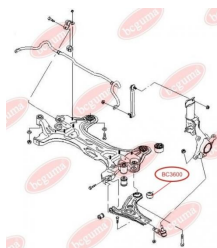

APPLICABILITY:

CHEVROLET, DAEWOO

BC3601