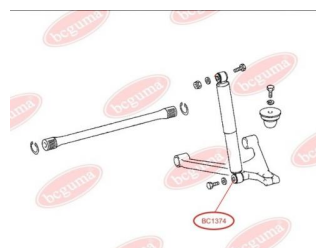

APPLICABILITY:

MERCEDES-BENZ

BC1374