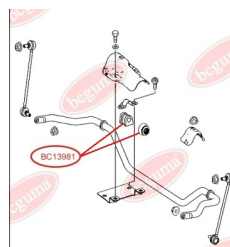

APPLICABILITY:

MERCEDES-BENZ

BC13981