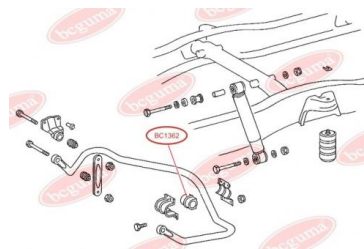

APPLICABILITY:

MERCEDES-BENZ