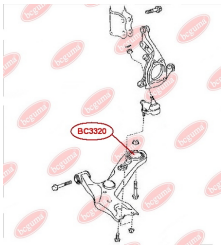

BC3320

CONTROL ARM-/TRAILING ARM BUSH REINFORCED, "BAD ROADS"

www.en.bcguma.ua/auto/BC3320

Part Number:	BC3320
GTIN-13:	4823101805840
Number of other manufacturers (OEMs):	4806842050; 4806942050; 4806842051; 4806942051; 4806828140; 4806928140
Weight, g:	261
Required amount:	2
Items in Package:	1
External diameter, mm:	68.7
Inner diameter, mm:	16.4
Thickness, mm:	60.0
Material:	Metal / Rubber
That installation:	Front
Party settings:	Left / Right

APPLICABILITY:

LEXUS, TOYOTA

HUB CARRIER BUSHING

www.en.bcguma.ua/auto/BC3321

Part Number:	BC3321
GTIN-13:	4823101806014
Number of other manufacturers (OEMs):	5227133030
Weight, g:	315
Required amount:	1
Items in Package:	1
External diameter, mm:	50.6
Inner diameter, mm:	16.4
Thickness, mm:	49.2
Material:	Metal / Rubber
That installation:	Back
Party settings:	Right

APPLICABILITY:

LEXUS, TOYOTA

BC3321