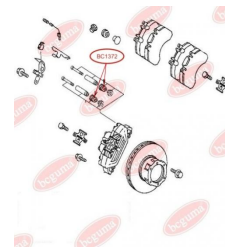

ANTHER OF BRAKE CALIPER

www.en.bcguma.ua/auto/BC1372

Part Number:	BC1372
GTIN-13:	4823101803051
Number of other manufacturers (OEMs):	A0004211463; A68320057; A6694204601; A6694202401; A6694202601; A6694204701; A6694204401; A6694202801; A6694203001; A6694206101; A6694204901; A6694206001; A6704207301; A6704205501; A6704205401; A6694202501; A6694202701; A6694204501; A6694202901; A669420310
Weight, g:	5
Required amount:	4
Items in Package:	1
External diameter, mm:	19.7
Inner diameter, mm:	17.5
Thickness, mm:	31.0
Material:	Rubber MBS
That installation:	Front
Party settings:	Left / Right

BC1372