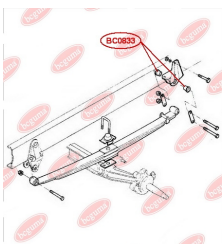

BC0833

LEAF SPRING BUSHING

www.en.bcguma.ua/auto/BC0833

Part Number:	BC0833
GTIN-13:	4823101805352
Number of other manufacturers (OEMs):	8587681; 504112267
Weight, g:	150
Required amount:	8
Items in Package:	1
External diameter, mm:	41.0
Inner diameter, mm:	16.2
Thickness, mm:	40.0
Material:	Metal / Rubber
That installation:	Back
Party settings:	Left / Right

APPLICABILITY:

IVECO

LEAF SPRING BUSHING

www.en.bcguma.ua/auto/BC0834

Part Number:	BC0834
GTIN-13:	4823101805437
Number of other manufacturers (OEMs):	504077096; 504098045; 98482540
Weight, g:	236
Required amount:	8
Items in Package:	1
External diameter, mm:	46.9
Inner diameter, mm:	16.2
Thickness, mm:	40.0
Material:	Metal / Rubber
That installation:	Back Front
Party settings:	Left / Right

APPLICABILITY:

IVECO

BC0834