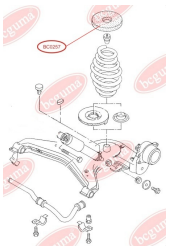

BC0257

SPRING SEAT (REINFORCED SPRING)

www.en.bcguma.ua/auto/BC0257

Part Number:	BC0257
GTIN-13:	4823101800661
Number of other manufacturers (OEMs):	701511105K; 701511105M
Weight, g:	380
Required amount:	2
Items in Package:	1
External diameter, mm:	156.0
Inner diameter, mm:	85.0
Thickness, mm:	20.0
Material:	Rubber
That installation:	Back Top
Party settings:	Left / Right

APPLICABILITY:

VW

RUBBER BUFFER, SUSPENSION

www.en.bcguma.ua/auto/BC0258

Part Number:	BC0258
GTIN-13:	4823101800678
Number of other manufacturers (OEMs):	2K0511155A; 2K5511155
Weight, g:	82
Required amount:	4
Items in Package:	1
External diameter, mm:	50.0
Inner diameter, mm:	8.0
Thickness, mm:	30.0
Material:	Rubber / metal
That installation:	Back
Party settings:	Left / Right

APPLICABILITY:

VW

BC0258