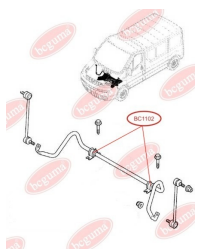

APPLICABILITY:

RENAULT

BC1101

BC1102**ANTI-ROLL BAR BUSHING KIT**www.en.bcguma.ua/auto/BC1102

Part Number:	BC1102
GTIN-13:	4823101802030
Number of other manufacturers (OEMs):	4418992; 8200845492; 8200048177; 4418991; 4408905; 8200629180
Weight, g:	70
Required amount:	2
Items in Package:	1
External diameter, mm:	41.0
Inner diameter, mm:	21.0
Thickness, mm:	38.0
Material:	Rubber
That installation:	Front
Party settings:	Left / Right