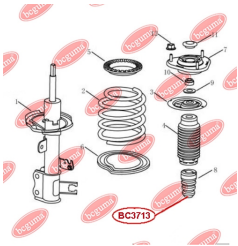

BC3713

RUBBER BUFFER, SUSPENSION

www.en.bcguma.ua/auto/BC3713

Part Number:	BC3713
GTIN-13:	4823101806441
Number of other manufacturers (OEMs):	1064001693
Weight, g:	97
Required amount:	2
Items in Package:	1
External diameter, mm:	53.0
Inner diameter, mm:	21.0
Thickness, mm:	87.0
Material:	Rubber
That installation:	Front
Party settings:	Left / Right

APPLICABILITY:

GEELY

RUBBER BUFFER, SUSPENSION

www.en.bcguma.ua/auto/BC3714

Part Number:	BC3714
GTIN-13:	4823101806298
Number of other manufacturers (OEMs):	T112901027
Weight, g:	161
Required amount:	2
Items in Package:	1
External diameter, mm:	60.0
Inner diameter, mm:	22.5
Thickness, mm:	90.0
Material:	Rubber
That installation:	Front
Party settings:	Left / Right

APPLICABILITY:

CHERY

BC3714