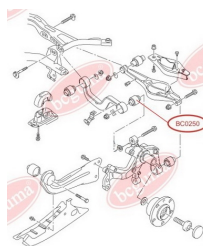

APPLICABILITY:

VW

BC0248

BC0249**CONTROL ARM-/TRAILING ARM BUSH**www.en.bcguma.ua/auto/BC0249

Part Number:	BC0249
GTIN-13:	4823101800616
Number of other manufacturers (OEMs):	1K0505311AB; 1K0505311AA; 1K0505171B; 1K0505171C; 1K0505173C; 1K0505371
Weight, g:	95
Required amount:	2
Items in Package:	1
External diameter, mm:	42.4
Inner diameter, mm:	12.0
Thickness, mm:	60.0
Material:	Rubber / metal
That installation:	Back
Party settings:	Left / Right

APPLICABILITY:

AUDI, SEAT, SKODA, VW

**CONTROL ARM-/TRAILING ARM BUSH**www.en.bcguma.ua/auto/BC0250

Part Number:	BC0250
GTIN-13:	4823101800623
Number of other manufacturers (OEMs):	5Q0505323C; 1K0505323N; 1K0505323H; 1K0505323G; 1K0505323D; 1K0505203A
Weight, g:	127
Required amount:	2
Items in Package:	1
External diameter, mm:	38.5
Inner diameter, mm:	14.0
Thickness, mm:	45.0
Material:	Rubber / metal
That installation:	Back
Party settings:	Left / Right

APPLICABILITY:

AUDI, SEAT, SKODA, VW

BC0250

BC0251**CONTROL ARM-/TRAILING ARM BUSH**www.en.bcguma.ua/auto/BC0251

Part Number:	BC0251
GTIN-13:	4823101800630
Number of other manufacturers (OEMs):	5Q0505323C; 1K0505323N; 1K0505323H; 1K0505323G; 1K0505323D; 1K0505203A; 1K0505279A
Weight, g:	73
Required amount:	2
Items in Package:	1
External diameter, mm:	39.0
Inner diameter, mm:	12.0
Thickness, mm:	45.0
Material:	Rubber / metal
That installation:	Back Top
Party settings:	Left / Right