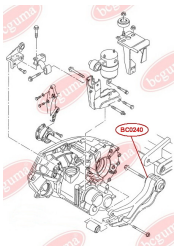

APPLICABILITY:

VW

BC0239

BC0240

MOUNTING, MANUAL TRANSMISSION

www.en.bcguma.ua/auto/BC0240

Part Number:	BC0240
GTIN-13:	4823101800562
Number of other manufacturers (OEMs):	701399207B
Weight, g:	306
Required amount:	1
Items in Package:	1
External diameter, mm:	64.0
Inner diameter, mm:	16.0
Thickness, mm:	90.0
Material:	Polyamide / rubber / metal
That installation:	Back Front
Party settings:	-