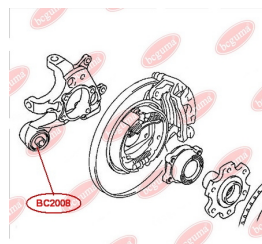

BC2007

CONTROL ARM-/TRAILING ARM BUSH

www.en.bcguma.ua/auto/BC2007

Part Number:	BC2007
GTIN-13:	4823101804140
Number of other manufacturers (OEMs):	MR374672
Weight, g:	320
Required amount:	2
Items in Package:	1
External diameter, mm:	42.3
Inner diameter, mm:	16.0
Thickness, mm:	62.0
Material:	Rubber / metal
That installation:	Back
Party settings:	Left / Right

APPLICABILITY:

MITSUBISHI

CONTROL ARM-/TRAILING ARM BUSH

www.en.bcguma.ua/auto/BC2008

Part Number:	BC2008
GTIN-13:	4823101806007
Number of other manufacturers (OEMs):	MR418065; MR418066
Weight, g:	419
Required amount:	2
Items in Package:	1
External diameter, mm:	56.5
Inner diameter, mm:	16.5
Thickness, mm:	74.5
Material:	Metal / Rubber
That installation:	Back
Party settings:	Left / Right

APPLICABILITY:

MITSUBISHI

BC2008