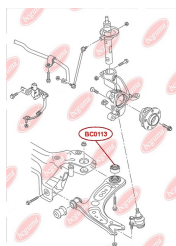

BC0113

CONTROL ARM-/TRAILING ARM BUSH, REINFORCED "BAD ROADS"

www.en.bcguma.ua/auto/BC0113

Part Number:	BC0113
GTIN-13:	4823101800142
Number of other manufacturers (OEMs):	1J0407181; 1J0407181A
Weight, g:	201
Required amount:	2
Items in Package:	1
External diameter, mm:	60.0
Inner diameter, mm:	13.0
Thickness, mm:	41.0
Material:	Rubber / metal
That installation:	Front
Party settings:	Left / Right

APPLICABILITY:

AUDI, SEAT, SKODA, VW

CONTROL ARM-/TRAILING ARM BUSH

www.en.bcguma.ua/auto/BC0114

Part Number:	BC0114
GTIN-13:	4823101800159
Number of other manufacturers (OEMs):	8E0505172A
Weight, g:	147
Required amount:	12
Items in Package:	1
External diameter, mm:	36.0
Inner diameter, mm:	12.0
Thickness, mm:	30.0
Material:	Rubber / metal
That installation:	Back
Party settings:	Left / Right

APPLICABILITY:

AUDI, VW

BC0114