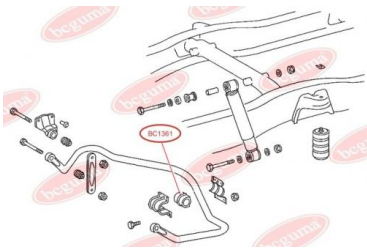

BC1361

STABILISER MOUNTING

www.en.bcguma.ua/auto/BC1361

Part Number:	BC1361
GTIN-13:	4823101802948
Number of other manufacturers (OEMs):	A6673260681
Weight, g:	222
Required amount:	2
Items in Package:	1
External diameter, mm:	80.0
Inner diameter, mm:	45.0
Thickness, mm:	80.0
Material:	Rubber
That installation:	Back
Party settings:	Left / Right

APPLICABILITY:

MERCEDES-BENZ

STABILISER MOUNTING

www.en.bcguma.ua/auto/BC1362

Part Number:	BC1362
GTIN-13:	4823101802955
Number of other manufacturers (OEMs):	A6693260081
Weight, g:	190
Required amount:	2
Items in Package:	1
External diameter, mm:	68.0
Inner diameter, mm:	50.0
Thickness, mm:	81.0
Material:	Rubber
That installation:	Back
Party settings:	Left / Right

APPLICABILITY:

MERCEDES-BENZ

BC1362