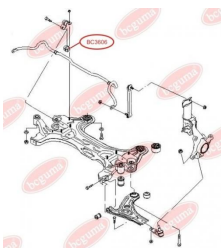

BC3606

STABILISER MOUNTING, REINFORCED "BAD ROADS"

www.en.bcguma.ua/auto/BC3606

Part Number:	BC3606
GTIN-13:	4823101804744
Number of other manufacturers (OEMs):	96653351
Weight, g:	34
Required amount:	2
Items in Package:	1
External diameter, mm:	29.0
Inner diameter, mm:	15.5
Thickness, mm:	40.0
Material:	Rubber
That installation:	Front
Party settings:	Left / Right

APPLICABILITY:

CHEVROLET, DAEWOO

BC3607

STABILISER MOUNTING, REINFORCED "BAD ROADS"

www.en.bcguma.ua/auto/BC3607

Part Number:	BC3607
GTIN-13:	4823101804737
Number of other manufacturers (OEMs):	96839848; 96434540; 96474040; 96474041; 96434541
Weight, g:	66
Required amount:	2
Items in Package:	1
External diameter, mm:	35.5
Inner diameter, mm:	16.0
Thickness, mm:	50.0
Material:	Rubber
That installation:	Front
Party settings:	Left / Right

APPLICABILITY:

CHEVROLET, DAEWOO