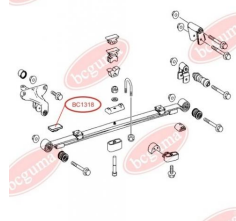

APPLICABILITY:

MAN, MERCEDES-BENZ, VOLVO

BC1318