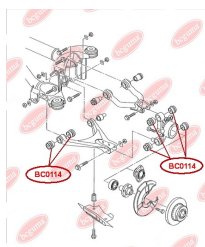

APPLICABILITY:

AUDI, VW

BC0114