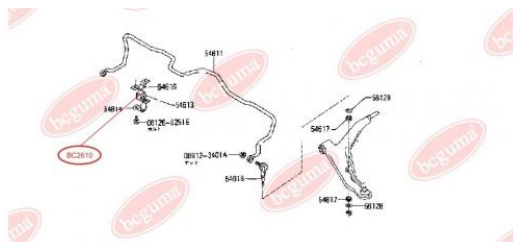

APPLICABILITY:

NISSAN