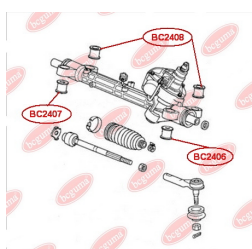

BC2407

MOUNTING, STEERING GEAR

www.en.bcguma.ua/auto/BC2407

Part Number:	BC2407
GTIN-13:	4823101805468
Number of other manufacturers (OEMs):	53685SWCG01
Weight, g:	91
Required amount:	1
Items in Package:	1
External diameter, mm:	34.6
Inner diameter, mm:	12.3
Thickness, mm:	29.0
Material:	Metal / Rubber
That installation:	Front
Party settings:	Right

APPLICABILITY:

HONDA

MOUNTING BUSHING STEERING GEAR

www.en.bcguma.ua/auto/BC2408

Part Number:	BC2408
GTIN-13:	4823101805123
Number of other manufacturers (OEMs):	53686SWCG01
Weight, g:	71
Required amount:	2
Items in Package:	1
External diameter, mm:	34.0
Inner diameter, mm:	16.0
Thickness, mm:	29.0
Material:	Rubber / metal
That installation:	Front
Party settings:	Left / Right

APPLICABILITY:

HONDA

BC2408