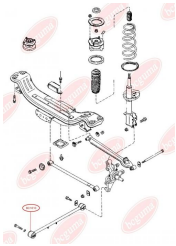

**APPLICABILITY:**

MAZDA

BC1610

TRACK CONTROL ARM BUSH

www.en.bcguma.ua/auto/BC1610

Part Number:	BC1610
GTIN-13:	4823101803624
Number of other manufacturers (OEMs):	GA5R28200; GA2A28200
Weight, g:	139
Required amount:	2
Items in Package:	1
External diameter, mm:	45.0
Inner diameter, mm:	12.0
Thickness, mm:	50.0
Material:	Rubber / metal
That installation:	Back
Party settings:	Left / Right