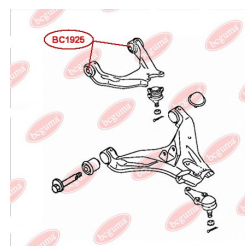

BC1924

CONTROL ARM-/TRAILING ARM BUSH

www.en.bcguma.ua/auto/BC1924

Part Number:	BC1924
GTIN-13:	4823101805062
Number of other manufacturers (OEMs):	MR491345; MR491347; MN101087; 30818096; 56210CG025
Weight, g:	128
Required amount:	4
Items in Package:	1
External diameter, mm:	36.2
Inner diameter, mm:	12.0
Thickness, mm:	44.5
Material:	Metal / Rubber
That installation:	Back
Party settings:	Left / Right

APPLICABILITY:

MITSUBISHI, PROTON, VOLVO

CONTROL ARM-/TRAILING ARM BUSH

www.en.bcguma.ua/auto/BC1925

Part Number:	BC1925
GTIN-13:	4823101805369
Number of other manufacturers (OEMs):	4010A013; 4010A014; 4010A103; 4010A104
Weight, g:	204
Required amount:	4
Items in Package:	1
External diameter, mm:	47.0
Inner diameter, mm:	14.2
Thickness, mm:	52.0
Material:	Metal / Rubber
That installation:	Front
Party settings:	Left / Right

APPLICABILITY:

MITSUBISHI, NISSAN

BC1925