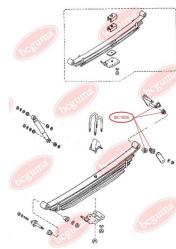

BC1804

ANTI-ROLL BAR BUSHING KIT

www.en.bcguma.ua/auto/BC1804

Part Number:	BC1804
GTIN-13:	4823101803884
Number of other manufacturers (OEMs):	S08334156
Weight, g:	35
Required amount:	2
Items in Package:	1
External diameter, mm:	30.0
Inner diameter, mm:	21.0
Thickness, mm:	38.0
Material:	Rubber
That installation:	Front
Party settings:	Left / Right

APPLICABILITY:

MAZDA

LEAF SPRING BUSHING (SMALL)

www.en.bcguma.ua/auto/BC1805

Part Number:	BC1805
GTIN-13:	4823101803891
Number of other manufacturers (OEMs):	S08428333
Weight, g:	28
Required amount:	4
Items in Package:	1
External diameter, mm:	32.5
Inner diameter, mm:	13.0
Thickness, mm:	38.0
Material:	Rubber
That installation:	Back
Party settings:	Behind

APPLICABILITY:

MAZDA

BC1805