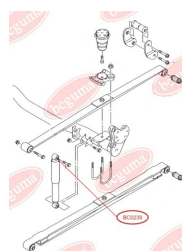

APPLICABILITY:

VW

BC0239

BC0240

MOUNTING, MANUAL TRANSMISSION

www.en.bcguma.ua/auto/BC0240

Part Number:	BC0240
GTIN-13:	4823101800562
Number of other manufacturers (OEMs):	701399207B
Weight, g:	306
Required amount:	1
Items in Package:	1
External diameter, mm:	64.0
Inner diameter, mm:	16.0
Thickness, mm:	90.0
Material:	Polyamide / rubber / metal
That installation:	Back Front
Party settings:	-