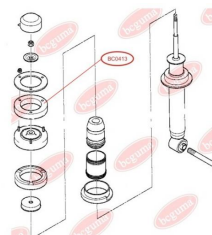

APPLICABILITY:

BMW

BC0413