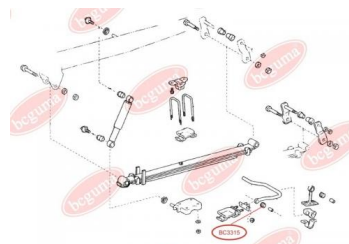

APPLICABILITY:

TOYOTA

BC3315