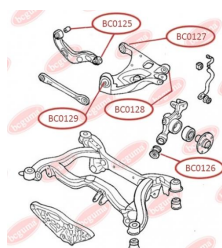

APPLICABILITY:

AUDI, SAAB, SEAT, SKODA, VW

BC0120

BC0123**CONTROL ARM-/TRAILING ARM BUSH**www.en.bcguma.ua/auto/BC0123

Part Number:	BC0123
GTIN-13:	4823101805772
Number of other manufacturers (OEMs):	8E0407181B; 8E0407181C; 8E0407181D
Weight, g:	182
Required amount:	2
Items in Package:	1
External diameter, mm:	40.5
Inner diameter, mm:	12.2
Thickness, mm:	37.0
Material:	Metal / Rubber
That installation:	Front
Party settings:	Left / Right

**APPLICABILITY:**

AUDI, SEAT, SKODA, VW

CONTROL ARM-/TRAILING ARM BUSHwww.en.bcguma.ua/auto/BC0125

Part Number:	BC0125
GTIN-13:	4823101805871
Number of other manufacturers (OEMs):	8E0501541S; 8E0501541Q; 8E0501541J
Weight, g:	191
Required amount:	4
Items in Package:	1
External diameter, mm:	36.4
Inner diameter, mm:	12.2
Thickness, mm:	46.5
Material:	Metal / Rubber
That installation:	Back
Party settings:	Left / Right

APPLICABILITY:

AUDI, SEAT

BC0125

BC0126**CONTROL ARM-/TRAILING ARM BUSH**

www.en.bcguma.ua/auto/BC0126

Part Number:	BC0126
GTIN-13:	4823101806137
Number of other manufacturers (OEMs):	8E0505311T; 8E0505312T; 8E0505311S; 8E0505312S; 8E0505203C; 8E0505203D; 8E0505311AC; 8E0505312AC
Weight, g:	250
Required amount:	2
Items in Package:	1
External diameter, mm:	43.8
Inner diameter, mm:	12.2
Thickness, mm:	60.0
Material:	Rubber / metal
That installation:	Back
Party settings:	Left / Right

APPLICABILITY:

AUDI, SEAT

CONTROL ARM-/TRAILING ARM BUSH

www.en.bcguma.ua/auto/BC0127

Part Number:	BC0127
GTIN-13:	4823101806526
Number of other manufacturers (OEMs):	8E0505171J; 8E0505311T; 8E0505311S; 8E0505312S; 8E0505311AC; 8E0505312AC; 8E0505312T
Weight, g:	236
Required amount:	2
Items in Package:	1
External diameter, mm:	47.0
Inner diameter, mm:	12.0
Thickness, mm:	50.0
Material:	Rubber / metal
That installation:	Back
Party settings:	Left / Right