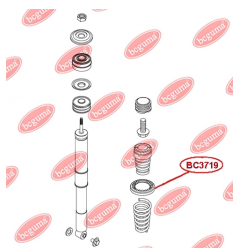

APPLICABILITY:

CHERY

BC3719