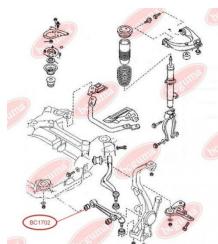

APPLICABILITY:

MAZDA, VW

BC1702