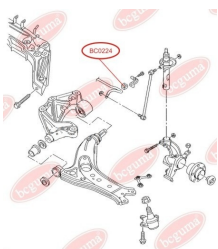

**APPLICABILITY:**

AUDI, SEAT, SKODA, VW

STABILISER MOUNTINGwww.en.bcguma.ua/auto/BC0223

Part Number:	BC0223
GTIN-13:	4823101800395
Number of other manufacturers (OEMs):	6Q0411314R; 6Q0411314N; 6Q0411314E
Weight, g:	30
Required amount:	2
Items in Package:	1
External diameter, mm:	33.0
Inner diameter, mm:	18.0
Thickness, mm:	36.0
Material:	Rubber
That installation:	Front
Party settings:	Left / Right

APPLICABILITY:

AUDI, SEAT, SKODA, VW

BC0223

BC0224**STABILISER MOUNTING**www.en.bcguma.ua/auto/BC0224

Part Number:	BC0224
GTIN-13:	4823101800401
Number of other manufacturers (OEMs):	6Q0411314F
Weight, g:	28
Required amount:	2
Items in Package:	1
External diameter, mm:	33.0
Inner diameter, mm:	19.8
Thickness, mm:	36.0
Material:	Rubber
That installation:	Front
Party settings:	Left / Right