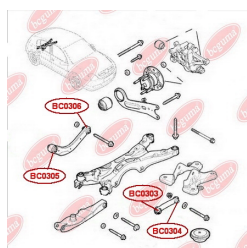

TRACK CONTROL ARM BUSH

www.en.bcguma.ua/auto/BC0306

Part Number:	BC0306
GTIN-13:	4823101800807
Number of other manufacturers (OEMs):	0423008; 0423033; 13204115; 13105744
Weight, g:	184
Required amount:	2
Items in Package:	1
External diameter, mm:	35.0
Inner diameter, mm:	12.0
Thickness, mm:	51.0
Material:	Metal / Rubber
That installation:	Back
Party settings:	Left / Right