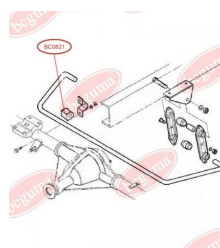

APPLICABILITY:

IVECO

BC0821