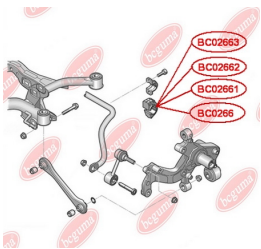

APPLICABILITY:

AUDI, HONDA, SEAT, SKODA, VW

BC02661**ANTI-ROLL BAR BUSHING KIT**www.en.bcguma.ua/auto/BC02661

Part Number:	BC02661
GTIN-13:	4823101806144
Number of other manufacturers (OEMs):	1K0511327AQ
Weight, g:	66
Required amount:	2
Items in Package:	1
External diameter, mm:	46.0
Inner diameter, mm:	17.0
Thickness, mm:	40.0
Material:	Rubber / metal
That installation:	Back
Party settings:	Left / Right

APPLICABILITY:

AUDI, HONDA, SEAT, SKODA, VW

BC02662**ANTI-ROLL BAR BUSHING KIT**www.en.bcguma.ua/auto/BC02662

Part Number:	BC02662
GTIN-13:	4823101806151
Number of other manufacturers (OEMs):	1K0511327AR
Weight, g:	64
Required amount:	2
Items in Package:	1
External diameter, mm:	46.0
Inner diameter, mm:	18.3
Thickness, mm:	40.0
Material:	Rubber / metal
That installation:	Back
Party settings:	Left / Right

APPLICABILITY:

AUDI, HONDA, SEAT, SKODA, VW

BC02663**ANTI-ROLL BAR BUSHING KIT**www.en.bcguma.ua/auto/BC02663

Part Number:	BC02663
GTIN-13:	4823101806168
Number of other manufacturers (OEMs):	1K0511327AS
Weight, g:	64
Required amount:	2
Items in Package:	1
External diameter, mm:	46.0
Inner diameter, mm:	19.0
Thickness, mm:	40.0
Material:	Rubber / metal
That installation:	Back
Party settings:	Left / Right