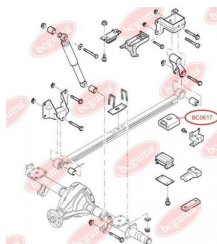

APPLICABILITY:

FORD

**BC0617**

BC0618**CONTROL ARM-/TRAILING ARM BUSH**www.en.bcguma.ua/auto/BC0618

Part Number:	BC0618
GTIN-13:	4823101801149
Number of other manufacturers (OEMs):	YC153069AG; YC153069AF; 4131788; 4041450
Weight, g:	131
Required amount:	2
Items in Package:	1
External diameter, mm:	37.0
Inner diameter, mm:	14.0
Thickness, mm:	67.0
Material:	Rubber / metal
That installation:	Front
Party settings:	Left / Right