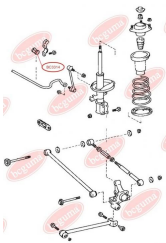

BC3314

ANTI-ROLL BAR BUSHING KIT

www.en.bcguma.ua/auto/BC3314

Part Number:	BC3314
GTIN-13:	4823101804935
Number of other manufacturers (OEMs):	4881833020; 4881833021
Weight, g:	49
Required amount:	2
Items in Package:	1
External diameter, mm:	30.0
Inner diameter, mm:	15.0
Thickness, mm:	36.0
Material:	Rubber
That installation:	Back
Party settings:	Left / Right

APPLICABILITY:

LEXUS, TOYOTA

ANTI-ROLL BAR STABILISER BUSH

www.en.bcguma.ua/auto/BC3315

Part Number:	BC3315
GTIN-13:	4823101804942
Number of other manufacturers (OEMs):	9038513008
Weight, g:	14
Required amount:	2
Items in Package:	1
External diameter, mm:	27.0
Inner diameter, mm:	13.5
Thickness, mm:	23.5
Material:	Rubber
That installation:	Back
Party settings:	Left / Right

APPLICABILITY:

TOYOTA

BC3315