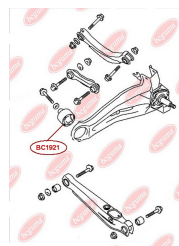

BC1920

CONTROL ARM-/TRAILING ARM BUSH

www.en.bcguma.ua/auto/BC1920

Part Number:	BC1920
GTIN-13:	4823101804997
Number of other manufacturers (OEMs):	MR403440
Weight, g:	135
Required amount:	2
Items in Package:	1
External diameter, mm:	37.5
Inner diameter, mm:	14.2
Thickness, mm:	60.0
Material:	Rubber / metal
That installation:	Front
Party settings:	Left / Right

APPLICABILITY:

MITSUBISHI

CONTROL ARM-/TRAILING ARM BUSH, REINFORCED "BAD ROADS"

www.en.bcguma.ua/auto/BC1921

Part Number:	BC1921
GTIN-13:	4823101804102
Number of other manufacturers (OEMs):	MR519127; 4120A001
Weight, g:	631
Required amount:	2
Items in Package:	1
External diameter, mm:	81.0
Inner diameter, mm:	12.0
Thickness, mm:	75.0
Material:	Metal / Rubber
That installation:	Back
Party settings:	Left / Right

APPLICABILITY:

MITSUBISHI

BC1921