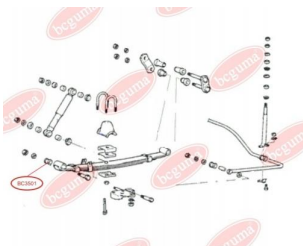

BC3501

BUSHING, LEAF SPRING

www.en.bcguma.ua/auto/BC3501

Part Number:	BC3501
GTIN-13:	4823101804652
Number of other manufacturers (OEMs):	5514743002; 5514743160
Weight, g:	393
Required amount:	2
Items in Package:	1
External diameter, mm:	55.0
Inner diameter, mm:	14.0
Thickness, mm:	80.0
Material:	Rubber / metal
That installation:	Back Front
Party settings:	Left / Right

APPLICABILITY:

HYUNDAI

BUSH, LEAF SPRING

www.en.bcguma.ua/auto/BC3502

Part Number:	BC3502
GTIN-13:	4823101804669
Number of other manufacturers (OEMs):	551184A501
Weight, g:	403
Required amount:	2
Items in Package:	1
External diameter, mm:	55.0
Inner diameter, mm:	19.0
Thickness, mm:	79.0
Material:	Rubber / metal
That installation:	Front
Party settings:	Left / Right

APPLICABILITY:

HYUNDAI, KIA

BC3502