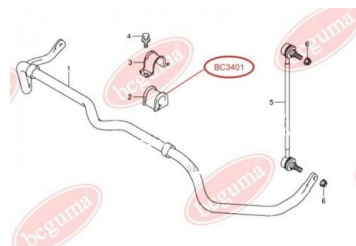

APPLICABILITY:

SUZUKI

BC3401