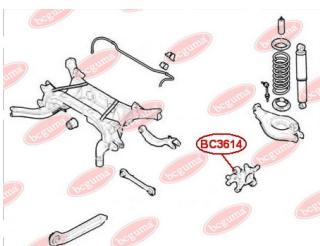

BC3614

CONTROL ARM-/TRAILING ARM BUSH

www.en.bcguma.ua/auto/BC3614

Part Number:	BC3614
GTIN-13:	4823101805581
Number of other manufacturers (OEMs):	96626433; 96626434; 4804655
Weight, g:	213
Required amount:	2
Items in Package:	1
External diameter, mm:	37.0
Inner diameter, mm:	14.3
Thickness, mm:	55.0
Material:	Metal / Rubber
That installation:	Back
Party settings:	Left / Right

APPLICABILITY:

CHEVROLET, OPEL

ANTI-ROLL BAR BUSHING KIT

www.en.bcguma.ua/auto/BC3700

Part Number:	BC3700
GTIN-13:	4823101804782
Number of other manufacturers (OEMs):	4471209000; 4471209010
Weight, g:	85
Required amount:	2
Items in Package:	1
External diameter, mm:	42.0
Inner diameter, mm:	31.0
Thickness, mm:	60.0
Material:	Rubber
That installation:	Front
Party settings:	Left / Right

APPLICABILITY:

SSANGYONG

BC3700