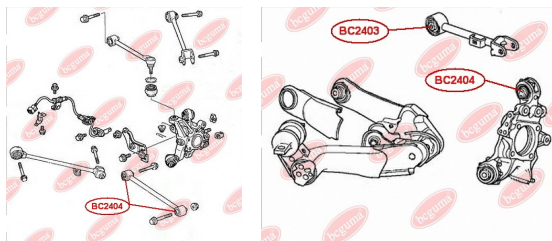

CONTROL ARM-/TRAILING ARM BUSH

www.en.bcguma.ua/auto/BC2404

Part Number:	BC2404
GTIN-13:	4823101805093
Number of other manufacturers (OEMs):	52350SEA000
Weight, g:	215
Required amount:	4
Items in Package:	1
External diameter, mm:	42.3
Inner diameter, mm:	12.0
Thickness, mm:	50.0
Material:	Metal / Rubber
That installation:	Back
Party settings:	Left / Right