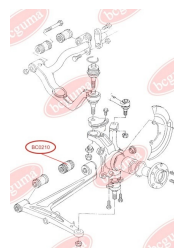

APPLICABILITY:

VW

BC0210