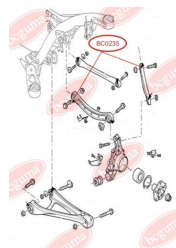

APPLICABILITY:

VW

CONTROL ARM-/TRAILING ARM BUSH

www.en.bcguma.ua/auto/BC0235

Part Number:	BC0235
GTIN-13:	4823101800517
Number of other manufacturers (OEMs):	7L0505397; 7L0505398
Weight, g:	100
Required amount:	2
Items in Package:	1
External diameter, mm:	44.3
Inner diameter, mm:	12.3
Thickness, mm:	40.0
Material:	Rubber / metal
That installation:	Back
Party settings:	Left / Right

APPLICABILITY:

AUDI, PORSCHE, VW

BC0235

BC0236**CONTROL ARM-/TRAILING ARM BUSH, REAR**www.en.bcguma.ua/auto/BC0236

Part Number:	BC0236
GTIN-13:	4823101800524
Number of other manufacturers (OEMs):	7L0505398; 7L8501529A; 7L0501529C; 7L0501529D; 7L0505397
Weight, g:	243
Required amount:	2
Items in Package:	1
External diameter, mm:	44.3
Inner diameter, mm:	16.0
Thickness, mm:	45.0
Material:	Rubber / metal
That installation:	Back
Party settings:	Left / Right