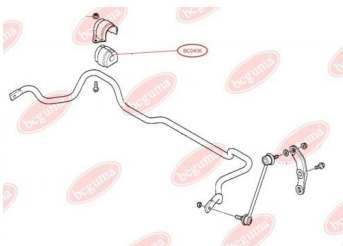

BC0406

STABILISER MOUNTING

www.en.bcguma.ua/auto/BC0406

Part Number:	BC0406
GTIN-13:	4823101800869
Number of other manufacturers (OEMs):	31351093108
Weight, g:	160
Required amount:	-
Items in Package:	1
External diameter, mm:	60.0
Inner diameter, mm:	22.5
Thickness, mm:	61.0
Material:	Rubber
That installation:	Front
Party settings:	Left / Right

APPLICABILITY:

BMW, FORD

STABILISER MOUNTING

www.en.bcguma.ua/auto/BC0407

Part Number:	BC0407
GTIN-13:	4823101800876
Number of other manufacturers (OEMs):	31351091555
Weight, g:	122
Required amount:	-
Items in Package:	1
External diameter, mm:	58.0
Inner diameter, mm:	20.5
Thickness, mm:	56.0
Material:	Rubber
That installation:	Front
Party settings:	Left / Right

APPLICABILITY:

BMW

BC0407