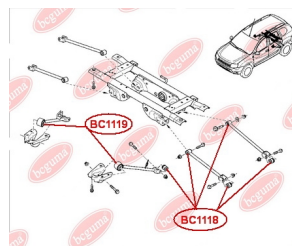

APPLICABILITY:

DACIA, RENAULT

BC1119