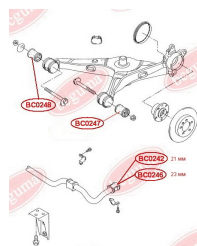

APPLICABILITY:

VW

BC0246