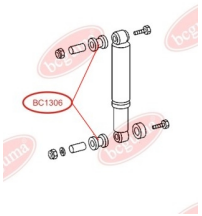

BC1306

BUSH, SHOCK ABSORBER

www.en.bcguma.ua/auto/BC1306

Part Number:	BC1306
GTIN-13:	4823101802344
Number of other manufacturers (OEMs):	A0003231544; A0003236985
Weight, g:	16
Required amount:	2
Items in Package:	1
External diameter, mm:	30.0
Inner diameter, mm:	12.0
Thickness, mm:	24.0
Material:	Rubber
That installation:	Front
Party settings:	Left / Right

APPLICABILITY:

MERCEDES-BENZ

BC1307

RUBBER BUFFER, SUSPENSION

www.en.bcguma.ua/auto/BC1307

Part Number:	BC1307
GTIN-13:	4823101802351
Number of other manufacturers (OEMs):	A6013210062
Weight, g:	42
Required amount:	-
Items in Package:	1
External diameter, mm:	-
Inner diameter, mm:	-
Thickness, mm:	15.0
Material:	Rubber
That installation:	-
Party settings:	-

APPLICABILITY:

MERCEDES-BENZ