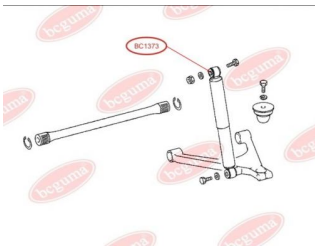

BC1373

SHOCK ABSORBER BUSH

www.en.bcguma.ua/auto/BC1373

Part Number:	BC1373
GTIN-13:	4823101803068
Number of other manufacturers (OEMs):	A6313201330; A6313201630
Weight, g:	30
Required amount:	2
Items in Package:	1
External diameter, mm:	34.0
Inner diameter, mm:	15.0
Thickness, mm:	38.0
Material:	Rubber
That installation:	Front
Party settings:	Left / Right

APPLICABILITY:

MERCEDES-BENZ

SHOCK ABSORBER BUSH

www.en.bcguma.ua/auto/BC1374

Part Number:	BC1374
GTIN-13:	4823101803075
Number of other manufacturers (OEMs):	A6313201330; A6313201630
Weight, g:	21
Required amount:	2
Items in Package:	1
External diameter, mm:	32.0
Inner diameter, mm:	15.0
Thickness, mm:	32.0
Material:	Rubber
That installation:	Front
Party settings:	Left / Right

APPLICABILITY:

MERCEDES-BENZ

BC1374