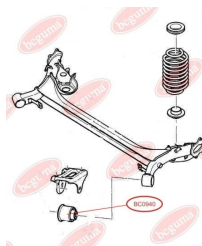

APPLICABILITY:

CITROËN, PEUGEOT

BC0940