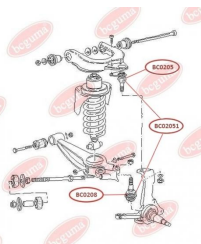

BC0208

ANTHER OF BALL JOINT

www.en.bcguma.ua/auto/BC0208

Part Number:	BC0208
GTIN-13:	4823101800241
Number of other manufacturers (OEMs):	251407187A; 251407187B; 251407187; 4708299; 4708300
Weight, g:	7
Required amount:	2
Items in Package:	1
External diameter, mm:	35.0
Inner diameter, mm:	17.0
Thickness, mm:	20.0
Material:	Rubber MBS
That installation:	Front
Party settings:	Left / Right