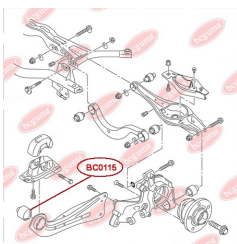

BC0115

CONTROL ARM-/TRAILING ARM BUSH

www.en.bcguma.ua/auto/BC0115

Part Number:	BC0115
GTIN-13:	4823101800166
Number of other manufacturers (OEMs):	1K0505541B; 1K0505541C; 1K0505541D; 5Q0505541A
Weight, g:	178
Required amount:	2
Items in Package:	1
External diameter, mm:	61.0
Inner diameter, mm:	12.0
Thickness, mm:	64.0
Material:	Rubber / metal
That installation:	Back
Party settings:	Left / Right

APPLICABILITY:

AUDI, SEAT, SKODA, VW

BC0116

CONTROL ARM-/TRAILING ARM BUSH

www.en.bcguma.ua/auto/BC0116

Part Number:	BC0116
GTIN-13:	4823101805161
Number of other manufacturers (OEMs):	7L0407077; 95534102700; 95534102701; 95534102702
Weight, g:	160
Required amount:	4
Items in Package:	1
External diameter, mm:	40.5
Inner diameter, mm:	10.0
Thickness, mm:	43.0
Material:	Metal / Rubber
That installation:	Front
Party settings:	Left / Right

APPLICABILITY:

AUDI, PORSCHE, VW