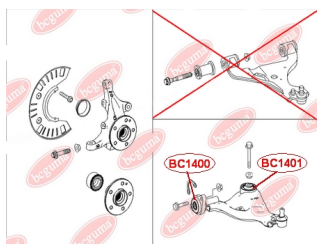

BC1401

CONTROL ARM-/TRAILING ARM BUSH

www.en.bcguma.ua/auto/BC1401

Part Number:	BC1401
GTIN-13:	4823101805185
Number of other manufacturers (OEMs):	A6393301401; A6393301501
Weight, g:	351
Required amount:	2
Items in Package:	1
External diameter, mm:	71.0
Inner diameter, mm:	14.2
Thickness, mm:	60.0
Material:	Metal / Rubber
That installation:	Front
Party settings:	Left / Right

APPLICABILITY:

MERCEDES-BENZ

CONTROL ARM-/TRAILING ARM BUSH

www.en.bcguma.ua/auto/BC14011

Part Number:	BC14011
GTIN-13:	4823101806328
Number of other manufacturers (OEMs):	A6393301401; A6393301501
Weight, g:	366
Required amount:	2
Items in Package:	1
External diameter, mm:	70.0
Inner diameter, mm:	14.0
Thickness, mm:	70.0
Material:	Rubber / metal
That installation:	Front
Party settings:	Left / Right

APPLICABILITY:

MERCEDES-BENZ

BC14011