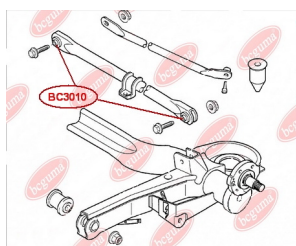

BC3010

ANTI-ROLL BAR BUSHING KIT

www.en.bcguma.ua/auto/BC3010

Part Number:	BC3010
GTIN-13:	4823101804546
Number of other manufacturers (OEMs):	5170C5; 517087; 1460649080; 379B
Weight, g:	118
Required amount:	2
Items in Package:	1
External diameter, mm:	34.0
Inner diameter, mm:	12.0
Thickness, mm:	42.0
Material:	Metal / Rubber
That installation:	Back
Party settings:	For vehicles with stabilizer

APPLICABILITY:

CITROËN, PEUGEOT

CONTROL ARM-/TRAILING ARM BUSH

www.en.bcguma.ua/auto/BC3301

Part Number:	BC3301
GTIN-13:	4823101804553
Number of other manufacturers (OEMs):	4865512060; 4865512010
Weight, g:	155
Required amount:	2
Items in Package:	1
External diameter, mm:	43.0
Inner diameter, mm:	18.1
Thickness, mm:	60.0
Material:	Rubber / metal
That installation:	Back Front
Party settings:	Left / Right

APPLICABILITY:

TOYOTA

BC3301