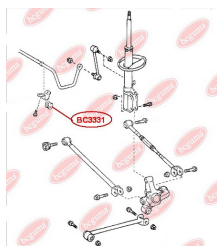

BC3331

ANTI-ROLL BAR BUSHING KIT

www.en.bcguma.ua/auto/BC3331

Part Number:	BC3331
GTIN-13:	4823101805918
Number of other manufacturers (OEMs):	4881812170; 4881806260; 4881833100; 4881833101
Weight, g:	32
Required amount:	2
Items in Package:	1
External diameter, mm:	30.0
Inner diameter, mm:	15.5
Thickness, mm:	36.0
Material:	Rubber
That installation:	Back
Party settings:	Left / Right

APPLICABILITY:

TOYOTA

ANTI-ROLL BAR BUSHING KIT, LEFT

www.en.bcguma.ua/auto/BC3332

Part Number:	BC3332
GTIN-13:	4823101805260
Number of other manufacturers (OEMs):	4881542070
Weight, g:	118
Required amount:	1
Items in Package:	1
External diameter, mm:	-
Inner diameter, mm:	20.0
Thickness, mm:	54.0
Material:	Rubber
That installation:	Front
Party settings:	Left

APPLICABILITY:

TOYOTA

BC3332