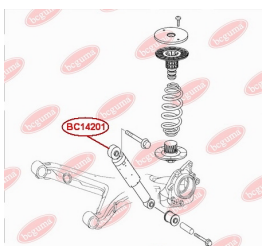

BC14201

SHOCK ABSORBER BUSH

www.en.bcguma.ua/auto/BC14201

Part Number:	BC14201
GTIN-13:	4823101805222
Number of other manufacturers (OEMs):	A6393260300; A6393260800; A6393260900; A6393261000; A6393262100; A6393262400; A6393262500
Weight, g:	160
Required amount:	2
Items in Package:	1
External diameter, mm:	42.3
Inner diameter, mm:	14.2
Thickness, mm:	46.0
Material:	Metal / Rubber
That installation:	Back
Party settings:	Left / Right

APPLICABILITY:

MERCEDES-BENZ

TRANSMISSION MOUNTING

www.en.bcguma.ua/auto/BC1421

Part Number:	BC1421
GTIN-13:	4823101803341
Number of other manufacturers (OEMs):	A6392420013; 2E0199379
Weight, g:	495
Required amount:	1
Items in Package:	1
External diameter, mm:	-
Inner diameter, mm:	-
Thickness, mm:	130.0
Material:	Rubber / metal
That installation:	-
Party settings:	Behind

APPLICABILITY:

MERCEDES-BENZ, VW

BC1421