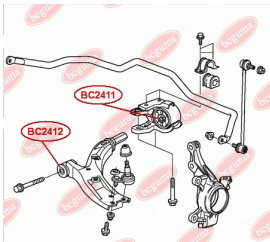

BC2411

CONTROL ARM-/TRAILING ARM BUSH

www.en.bcguma.ua/auto/BC2411

Part Number:	BC2411
GTIN-13:	4823101805529
Number of other manufacturers (OEMs):	51395SWAE01
Weight, g:	210
Required amount:	2
Items in Package:	1
External diameter, mm:	70.5
Inner diameter, mm:	19.0
Thickness, mm:	50.0
Material:	Polymer/Rubber/Metal
That installation:	Front
Party settings:	Left / Right

APPLICABILITY:

HONDA

CONTROL ARM-/TRAILING ARM BUSH

www.en.bcguma.ua/auto/BC2412

Part Number:	BC2412
GTIN-13:	4823101805000
Number of other manufacturers (OEMs):	51350SWAE01
Weight, g:	183
Required amount:	2
Items in Package:	1
External diameter, mm:	41.5
Inner diameter, mm:	14.3
Thickness, mm:	61.0
Material:	Rubber / metal
That installation:	Front
Party settings:	Left / Right

APPLICABILITY:

HONDA

BC2412