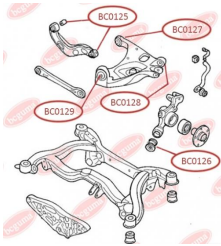

**APPLICABILITY:**

AUDI, SAAB, SEAT, SKODA, VW

**BC0120**

**BC0123****CONTROL ARM-/TRAILING ARM BUSH**[www.en.bcguma.ua/auto/BC0123](http://www.en.bcguma.ua/auto/BC0123)

Part Number:	BC0123
GTIN-13:	4823101805772
Number of other manufacturers (OEMs):	8E0407181B; 8E0407181C; 8E0407181D
Weight, g:	182
Required amount:	2
Items in Package:	1
External diameter, mm:	40.5
Inner diameter, mm:	12.2
Thickness, mm:	37.0
Material:	Metal / Rubber
That installation:	Front
Party settings:	Left / Right

**APPLICABILITY:**

AUDI, SEAT, SKODA, VW

**CONTROL ARM-/TRAILING ARM BUSH**[www.en.bcguma.ua/auto/BC0125](http://www.en.bcguma.ua/auto/BC0125)

Part Number:	BC0125
GTIN-13:	4823101805871
Number of other manufacturers (OEMs):	8E0501541S; 8E0501541Q; 8E0501541J
Weight, g:	191
Required amount:	4
Items in Package:	1
External diameter, mm:	36.4
Inner diameter, mm:	12.2
Thickness, mm:	46.5
Material:	Metal / Rubber
That installation:	Back
Party settings:	Left / Right

**APPLICABILITY:**

AUDI, SEAT

**BC0125**

**BC0126****CONTROL ARM-/TRAILING ARM BUSH**

[www.en.bcguma.ua/auto/BC0126](http://www.en.bcguma.ua/auto/BC0126)

Part Number:	BC0126
GTIN-13:	4823101806137
Number of other manufacturers (OEMs):	8E0505311T; 8E0505312T; 8E0505311S; 8E0505312S; 8E0505203C; 8E0505203D; 8E0505311AC; 8E0505312AC
Weight, g:	250
Required amount:	2
Items in Package:	1
External diameter, mm:	43.8
Inner diameter, mm:	12.2
Thickness, mm:	60.0
Material:	Rubber / metal
That installation:	Back
Party settings:	Left / Right