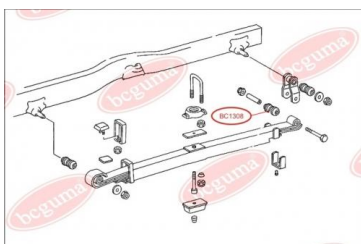

BC1308

BUSHING, LEAF SPRING

www.en.bcguma.ua/auto/BC1308

Part Number:	BC1308
GTIN-13:	4823101802368
Number of other manufacturers (OEMs):	A6703200344
Weight, g:	374
Required amount:	2
Items in Package:	1
External diameter, mm:	58.0
Inner diameter, mm:	36.0
Thickness, mm:	86.5
Material:	Rubber / metal
That installation:	Back
Party settings:	Behind

APPLICABILITY:

DAF, DEUTZ-FAHR, FENDT, INTERNATIONAL HARV., IVECO, KRAMER, MAGIRUS-DEUTZ, MAN, MERCEDES-BENZ

BC1310

ANTI-ROLL BAR BUSHING KIT

www.en.bcguma.ua/auto/BC1310

Part Number:	BC1310
GTIN-13:	4823101802375
Number of other manufacturers (OEMs):	A3093200073; A3143260153; A3143260481
Weight, g:	41
Required amount:	-
Items in Package:	1
External diameter, mm:	30.0
Inner diameter, mm:	12.0
Thickness, mm:	30.0
Material:	Rubber / metal
That installation:	Back Front
Party settings:	Left / Right

APPLICABILITY:

MERCEDES-BENZ