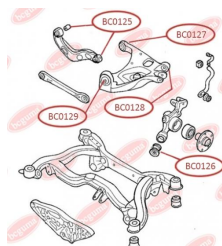

**APPLICABILITY:**

AUDI, SAAB, SEAT, SKODA, VW

**BC0120**

**BC0123****CONTROL ARM-/TRAILING ARM BUSH**[www.en.bcguma.ua/auto/BC0123](http://www.en.bcguma.ua/auto/BC0123)

Part Number:	BC0123
GTIN-13:	4823101805772
Number of other manufacturers (OEMs):	8E0407181B; 8E0407181C; 8E0407181D
Weight, g:	182
Required amount:	2
Items in Package:	1
External diameter, mm:	40.5
Inner diameter, mm:	12.2
Thickness, mm:	37.0
Material:	Metal / Rubber
That installation:	Front
Party settings:	Left / Right

**APPLICABILITY:**

AUDI, SEAT, SKODA, VW

**CONTROL ARM-/TRAILING ARM BUSH**[www.en.bcguma.ua/auto/BC0125](http://www.en.bcguma.ua/auto/BC0125)

Part Number:	BC0125
GTIN-13:	4823101805871
Number of other manufacturers (OEMs):	8E0501541S; 8E0501541Q; 8E0501541J
Weight, g:	191
Required amount:	4
Items in Package:	1
External diameter, mm:	36.4
Inner diameter, mm:	12.2
Thickness, mm:	46.5
Material:	Metal / Rubber
That installation:	Back
Party settings:	Left / Right

**APPLICABILITY:**

AUDI, SEAT

**BC0125**

**BC0126****CONTROL ARM-/TRAILING ARM BUSH**

[www.en.bcguma.ua/auto/BC0126](http://www.en.bcguma.ua/auto/BC0126)

Part Number:	BC0126
GTIN-13:	4823101806137
Number of other manufacturers (OEMs):	8E0505311T; 8E0505312T; 8E0505311S; 8E0505312S; 8E0505203C; 8E0505203D; 8E0505311AC; 8E0505312AC
Weight, g:	250
Required amount:	2
Items in Package:	1
External diameter, mm:	43.8
Inner diameter, mm:	12.2
Thickness, mm:	60.0
Material:	Rubber / metal
That installation:	Back
Party settings:	Left / Right