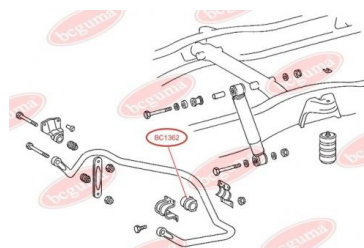

APPLICABILITY:

MERCEDES-BENZ