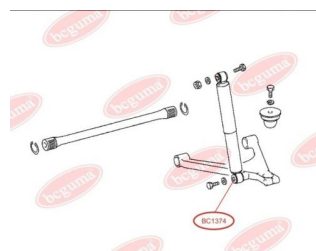

**APPLICABILITY:**

MERCEDES-BENZ

**BC1374**

**BC1394****BUSH, SPRING CARRIER, UNIVERSAL**[www.en.bcguma.ua/auto/BC1394](http://www.en.bcguma.ua/auto/BC1394)

Part Number:	BC1394
GTIN-13:	4823101803082
Number of other manufacturers (OEMs):	A3183220250; A6673220350; A6673220650
Weight, g:	224
Required amount:	2
Items in Package:	1
External diameter, mm:	45.0
Inner diameter, mm:	22.5
Thickness, mm:	84.0
Material:	Rubber / metal
That installation:	Front
Party settings:	Left / Right