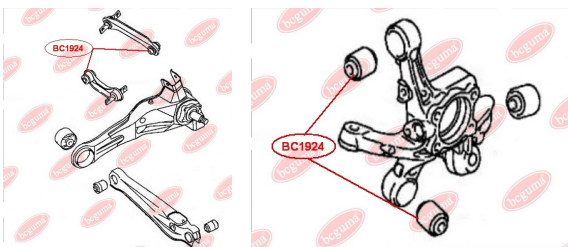

BC1924

CONTROL ARM-/TRAILING ARM BUSH

www.en.bcguma.ua/auto/BC1924

Part Number:	BC1924
GTIN-13:	4823101805062
Number of other manufacturers (OEMs):	MR491345; MR491347; MN101087; 30818096; 56210CG025
Weight, g:	128
Required amount:	4
Items in Package:	1
External diameter, mm:	36.5
Inner diameter, mm:	12.0
Thickness, mm:	45.0
Material:	Metal / Rubber
That installation:	Back
Party settings:	Left / Right

APPLICABILITY:

MITSUBISHI, PROTON, VOLVO

CONTROL ARM-/TRAILING ARM BUSH

www.en.bcguma.ua/auto/BC1925

Part Number:	BC1925
GTIN-13:	4823101805369
Number of other manufacturers (OEMs):	4010A013; 4010A014; 4010A103; 4010A104
Weight, g:	204
Required amount:	4
Items in Package:	1
External diameter, mm:	47.0
Inner diameter, mm:	14.2
Thickness, mm:	52.0
Material:	Metal / Rubber
That installation:	Front
Party settings:	Left / Right

APPLICABILITY:

MITSUBISHI, NISSAN

BC1925