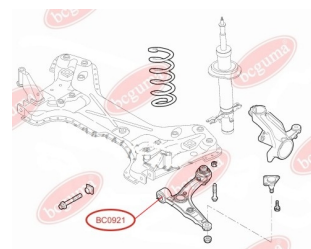

BC0921

APPLICABILITY:

CITROËN, FIAT, PEUGEOT, RENAULT