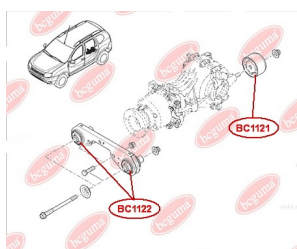

BC1121

MOUNTING, AXLE BEAM

www.en.bcguma.ua/auto/BC1121

Part Number:	BC1121
GTIN-13:	4823101806243
Number of other manufacturers (OEMs):	8200828306
Weight, g:	217
Required amount:	1
Items in Package:	1
External diameter, mm:	79.5
Inner diameter, mm:	13.2
Thickness, mm:	45.0
Material:	Metal / Rubber
That installation:	Back
Party settings:	Behind

APPLICABILITY:

DACIA

BC1122

MOUNTING, DIFFERENTIAL

www.en.bcguma.ua/auto/BC1122

Part Number:	BC1122
GTIN-13:	4823101805796
Number of other manufacturers (OEMs):	55419JD60C
Weight, g:	323
Required amount:	2
Items in Package:	1
External diameter, mm:	55.5
Inner diameter, mm:	14.2
Thickness, mm:	81.2
Material:	Metal / Rubber
That installation:	Back
Party settings:	Left / Right

APPLICABILITY:

NISSAN, RENAULT