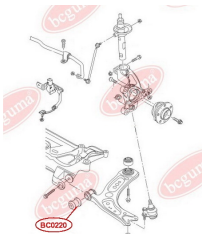

BC0220

CONTROL ARM-/TRAILING ARM BUSH

www.en.bcguma.ua/auto/BC0220

Part Number:	BC0220
GTIN-13:	4823101800371
Number of other manufacturers (OEMs):	5Q0407182; 1K0407182; 1K0407182A
Weight, g:	156
Required amount:	2
Items in Package:	1
External diameter, mm:	39.5
Inner diameter, mm:	12.2
Thickness, mm:	54.0
Material:	Rubber / metal
That installation:	Front
Party settings:	Left / Right

APPLICABILITY:

AUDI, SEAT, SKODA, VW, VW (SVW)

STABILISER MOUNTING

www.en.bcguma.ua/auto/BC0221

Part Number:	BC0221
GTIN-13:	4823101800012
Number of other manufacturers (OEMs):	6Q0411314J; 6Q0411314L; 6Q0411314P
Weight, g:	32
Required amount:	2
Items in Package:	1
External diameter, mm:	33.0
Inner diameter, mm:	16.0
Thickness, mm:	36.0
Material:	Rubber
That installation:	Front
Party settings:	Left / Right

APPLICABILITY:

AUDI, SEAT, SKODA, VW

BC0221