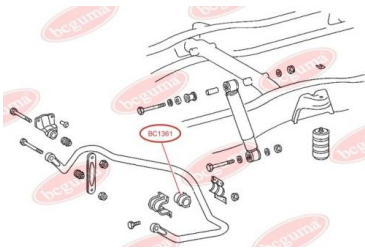

BC1361

STABILISER MOUNTING

www.en.bcguma.ua/auto/BC1361

Part Number:	BC1361
GTIN-13:	4823101802948
Number of other manufacturers (OEMs):	A6673260681
Weight, g:	222
Required amount:	2
Items in Package:	1
External diameter, mm:	80.0
Inner diameter, mm:	45.0
Thickness, mm:	80.0
Material:	Rubber
That installation:	Back
Party settings:	Left / Right

APPLICABILITY:

MERCEDES-BENZ

BC1362

STABILISER MOUNTING

www.en.bcguma.ua/auto/BC1362

Part Number:	BC1362
GTIN-13:	4823101802955
Number of other manufacturers (OEMs):	A6693260081
Weight, g:	190
Required amount:	2
Items in Package:	1
External diameter, mm:	68.0
Inner diameter, mm:	50.0
Thickness, mm:	81.0
Material:	Rubber
That installation:	Back
Party settings:	Left / Right

APPLICABILITY:

MERCEDES-BENZ