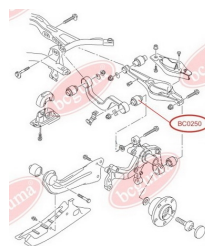

**APPLICABILITY:**

AUDI, SEAT, SKODA, VW

**CONTROL ARM-/TRAILING ARM BUSH**[www.en.bcguma.ua/auto/BC0250](http://www.en.bcguma.ua/auto/BC0250)

Part Number:	BC0250
GTIN-13:	4823101800623
Number of other manufacturers (OEMs):	5Q0505323C; 1K0505323N; 1K0505323H; 1K0505323G; 1K0505323D; 1K0505203A
Weight, g:	127
Required amount:	2
Items in Package:	1
External diameter, mm:	38.5
Inner diameter, mm:	14.0
Thickness, mm:	45.0
Material:	Rubber / metal
That installation:	Back
Party settings:	Left / Right

**APPLICABILITY:**

AUDI, SEAT, SKODA, VW

**BC0250**

**BC0251****CONTROL ARM-/TRAILING ARM BUSH**[www.en.bcguma.ua/auto/BC0251](http://www.en.bcguma.ua/auto/BC0251)

Part Number:	BC0251
GTIN-13:	4823101800630
Number of other manufacturers (OEMs):	5Q0505323C; 1K0505323N; 1K0505323H; 1K0505323G; 1K0505323D; 1K0505203A; 1K0505279A
Weight, g:	73
Required amount:	2
Items in Package:	1
External diameter, mm:	39.0
Inner diameter, mm:	12.0
Thickness, mm:	45.0
Material:	Rubber / metal
That installation:	Back Top
Party settings:	Left / Right