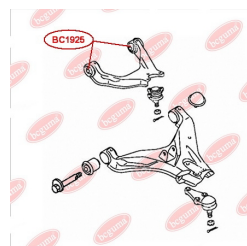

BC1924

CONTROL ARM-/TRAILING ARM BUSH

www.en.bcguma.ua/auto/BC1924

Part Number:	BC1924
GTIN-13:	4823101805062
Number of other manufacturers (OEMs):	MR491345; MR491347; MN101087; 30818096; 56210CG025
Weight, g:	128
Required amount:	4
Items in Package:	1
External diameter, mm:	36.5
Inner diameter, mm:	12.0
Thickness, mm:	45.0
Material:	Metal / Rubber
That installation:	Back
Party settings:	Left / Right

APPLICABILITY:

MITSUBISHI, PROTON, VOLVO

CONTROL ARM-/TRAILING ARM BUSH

www.en.bcguma.ua/auto/BC1925

Part Number:	BC1925
GTIN-13:	4823101805369
Number of other manufacturers (OEMs):	4010A013; 4010A014; 4010A103; 4010A104
Weight, g:	204
Required amount:	4
Items in Package:	1
External diameter, mm:	47.0
Inner diameter, mm:	14.2
Thickness, mm:	52.0
Material:	Metal / Rubber
That installation:	Front
Party settings:	Left / Right

APPLICABILITY:

MITSUBISHI, NISSAN

BC1925