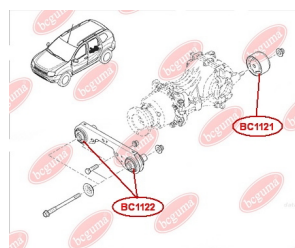

APPLICABILITY:

NISSAN, RENAULT