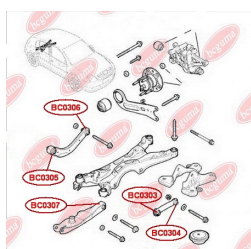

BC0307

CONTROL ARM-/TRAILING ARM BUSH

www.en.bcguma.ua/auto/BC0307

Part Number:	BC0307
GTIN-13:	4823101805215
Number of other manufacturers (OEMs):	0423001; 0423034; 13204109; 24417090
Weight, g:	182
Required amount:	2
Items in Package:	1
External diameter, mm:	35.7
Inner diameter, mm:	12.2
Thickness, mm:	62.0
Material:	Metal / Rubber
That installation:	Back
Party settings:	Left / Right

APPLICABILITY:

OPEL, VAUXHALL

CONTROL ARM-/TRAILING ARM BUSH

www.en.bcguma.ua/auto/BC0308

Part Number:	BC0308
GTIN-13:	4823101805178
Number of other manufacturers (OEMs):	423320; 0423320; 00423320; 24469643
Weight, g:	147
Required amount:	2
Items in Package:	1
External diameter, mm:	45.7
Inner diameter, mm:	12.0
Thickness, mm:	52.0
Material:	Metal / Rubber
That installation:	Back
Party settings:	Left / Right

APPLICABILITY:

CITROËN, FIAT, OPEL, SAAB, VAUXHALL

BC0308