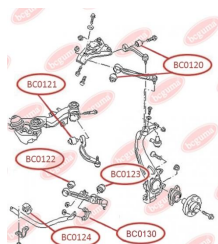

**APPLICABILITY:**

AUDI, SEAT, SKODA, VW

**BC0116****CONTROL ARM-/TRAILING ARM BUSH**[www.en.bcguma.ua/auto/BC0116](http://www.en.bcguma.ua/auto/BC0116)

Part Number:	BC0116
GTIN-13:	4823101805161
Number of other manufacturers (OEMs):	7L0407077; 95534102700; 95534102701; 95534102702
Weight, g:	160
Required amount:	4
Items in Package:	1
External diameter, mm:	40.5
Inner diameter, mm:	10.0
Thickness, mm:	43.0
Material:	Metal / Rubber
That installation:	Front
Party settings:	Left / Right

**APPLICABILITY:**

AUDI, PORSCHE, VW

**BC0117****CONTROL ARM-/TRAILING ARM BUSH**[www.en.bcguma.ua/auto/BC0117](http://www.en.bcguma.ua/auto/BC0117)

Part Number:	BC0117
GTIN-13:	4823101805642
Number of other manufacturers (OEMs):	7L0412333A; 95534324301
Weight, g:	312
Required amount:	2
Items in Package:	1
External diameter, mm:	46.5
Inner diameter, mm:	14.2
Thickness, mm:	74.0
Material:	Metal / Rubber
That installation:	Front
Party settings:	Left / Right

**APPLICABILITY:**

AUDI, PORSCHE, VW

**CONTROL ARM-/TRAILING ARM BUSH, REINFORCED "BAD ROADS"**[www.en.bcguma.ua/auto/BC0120](http://www.en.bcguma.ua/auto/BC0120)

Part Number:	BC0120
GTIN-13:	4823101805864
Number of other manufacturers (OEMs):	4B0407515; 4D0407515C
Weight, g:	151
Required amount:	4
Items in Package:	1
External diameter, mm:	46.5
Inner diameter, mm:	10.0
Thickness, mm:	40.0
Material:	Metal / Rubber
That installation:	Front
Party settings:	Left / Right

**APPLICABILITY:**

AUDI, SAAB, SEAT, SKODA, VW

**BC0120**

**BC0123****CONTROL ARM-/TRAILING ARM BUSH**[www.en.bcguma.ua/auto/BC0123](http://www.en.bcguma.ua/auto/BC0123)

Part Number:	BC0123
GTIN-13:	4823101805772
Number of other manufacturers (OEMs):	8E0407181B; 8E0407181C; 8E0407181D
Weight, g:	182
Required amount:	2
Items in Package:	1
External diameter, mm:	40.5
Inner diameter, mm:	12.2
Thickness, mm:	37.0
Material:	Metal / Rubber
That installation:	Front
Party settings:	Left / Right