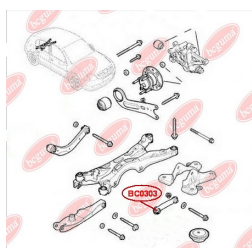

## TRACK CONTROL ARM BUSH

[www.en.bcguma.ua/auto/BC0303](http://www.en.bcguma.ua/auto/BC0303)

Part Number:	BC0303
GTIN-13:	4823101800777
Number of other manufacturers (OEMs):	0423002; 0423032; 13204112; 24428548
Weight, g:	182
Required amount:	2
Items in Package:	1
External diameter, mm:	40.0
Inner diameter, mm:	14.0
Thickness, mm:	47.0
Material:	Metal / Rubber
That installation:	Back
Party settings:	Left / Right