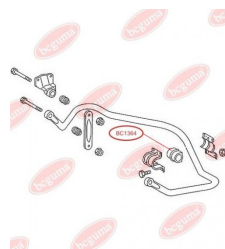

APPLICABILITY:

MERCEDES-BENZ