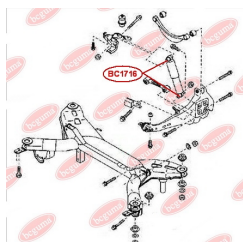

SHOCK ABSORBER BUSH

www.en.bcguma.ua/auto/BC1716

Part Number:	BC1716
GTIN-13:	4823101805246
Number of other manufacturers (OEMs):	GJ5A28700B; GJ5A28700C; GJ5A28700D; GR2F28700; GJ6J28700B; GJ6J28700C; GJ6J28700D; GJ6J28700E; GR1L28700; GR1L28700A; G21C28700; G21C28700A; GP9A28700C
Weight, g:	99
Required amount:	4
Items in Package:	1
External diameter, mm:	29.6
Inner diameter, mm:	12.0
Thickness, mm:	62.0
Material:	Metal / Rubber
That installation:	Back
Party settings:	Left / Right