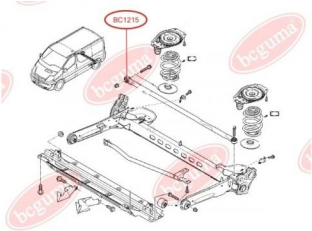

BC1215

HUB CARRIER BUSHING

www.en.bcguma.ua/auto/BC1215

Part Number:	BC1215
GTIN-13:	4823101802245
Number of other manufacturers (OEMs):	4409738; 8200050010; 8200267972; 8200550670; 4412523; 4418066
Weight, g:	209
Required amount:	1
Items in Package:	1
External diameter, mm:	40.0
Inner diameter, mm:	12.0
Thickness, mm:	44.0
Material:	Rubber / metal
That installation:	Back
Party settings:	Right

APPLICABILITY:

OPEL, VAUXHALL

ENGINE MOUNTING

www.en.bcguma.ua/auto/BC1216

Part Number:	BC1216
GTIN-13:	4823101802252
Number of other manufacturers (OEMs):	7700424321; 7700800522
Weight, g:	94
Required amount:	-
Items in Package:	1
External diameter, mm:	54.7
Inner diameter, mm:	10.2
Thickness, mm:	46.0
Material:	Rubber / metal
That installation:	-
Party settings:	Behind

APPLICABILITY:

RENAULT

BC1216