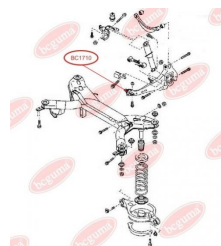

APPLICABILITY:

MAZDA

BC1710