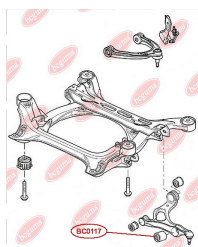

## CONTROL ARM-/TRAILING ARM BUSH

[www.en.bcguma.ua/auto/BC0114](http://www.en.bcguma.ua/auto/BC0114)

Part Number:	BC0114
GTIN-13:	4823101800159
Number of other manufacturers (OEMs):	8E0505172A
Weight, g:	147
Required amount:	12
Items in Package:	1
External diameter, mm:	36.0
Inner diameter, mm:	12.0
Thickness, mm:	30.0
Material:	Rubber / metal
That installation:	Back
Party settings:	Left / Right

### APPLICABILITY:

AUDI, VW

**BC0114**

**BC0115****CONTROL ARM-/TRAILING ARM BUSH**[www.en.bcguma.ua/auto/BC0115](http://www.en.bcguma.ua/auto/BC0115)

Part Number:	BC0115
GTIN-13:	4823101800166
Number of other manufacturers (OEMs):	1K0505541B; 1K0505541C; 1K0505541D; 5Q0505541A
Weight, g:	178
Required amount:	2
Items in Package:	1
External diameter, mm:	61.0
Inner diameter, mm:	12.0
Thickness, mm:	64.0
Material:	Rubber / metal
That installation:	Back
Party settings:	Left / Right

**APPLICABILITY:**

AUDI, SEAT, SKODA, VW

**BC0116****CONTROL ARM-/TRAILING ARM BUSH**[www.en.bcguma.ua/auto/BC0116](http://www.en.bcguma.ua/auto/BC0116)

Part Number:	BC0116
GTIN-13:	4823101805161
Number of other manufacturers (OEMs):	7L0407077; 95534102700; 95534102701; 95534102702
Weight, g:	160
Required amount:	4
Items in Package:	1
External diameter, mm:	40.5
Inner diameter, mm:	10.0
Thickness, mm:	43.0
Material:	Metal / Rubber
That installation:	Front
Party settings:	Left / Right

**APPLICABILITY:**

AUDI, PORSCHE, VW

**BC0117****CONTROL ARM-/TRAILING ARM BUSH**[www.en.bcguma.ua/auto/BC0117](http://www.en.bcguma.ua/auto/BC0117)

Part Number:	BC0117
GTIN-13:	4823101805642
Number of other manufacturers (OEMs):	7L0412333A; 95534324301
Weight, g:	312
Required amount:	2
Items in Package:	1
External diameter, mm:	46.5
Inner diameter, mm:	14.2
Thickness, mm:	74.0
Material:	Metal / Rubber
That installation:	Front
Party settings:	Left / Right