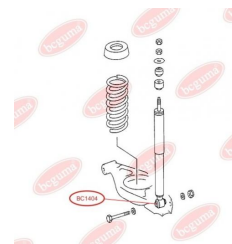

BC1403

ANTHER OF STABILIZER MOUNTING

www.en.bcguma.ua/auto/BC1403

Part Number:	BC1403
GTIN-13:	4823101804331
Number of other manufacturers (OEMs):	A6393230292
Weight, g:	6
Required amount:	4
Items in Package:	1
External diameter, mm:	22.0
Inner diameter, mm:	43.0
Thickness, mm:	27.0
Material:	Rubber
That installation:	Front
Party settings:	Left / Right

APPLICABILITY:

MERCEDES-BENZ

SHOCK ABSORBER BUSH

www.en.bcguma.ua/auto/BC1404

Part Number:	BC1404
GTIN-13:	4823101803181
Number of other manufacturers (OEMs):	A1243201031; A2013260800; A2013261000; A2013261500; A2013261600; A1243202031; A1243200931; A1243200531; A1243200431; A1243200231; A1243200031; A2013261900
Weight, g:	56
Required amount:	2
Items in Package:	1
External diameter, mm:	16.0
Inner diameter, mm:	10.0
Thickness, mm:	40.0
Material:	Rubber / metal
That installation:	Back
Party settings:	Left / Right

APPLICABILITY:

MERCEDES-BENZ

BC1404