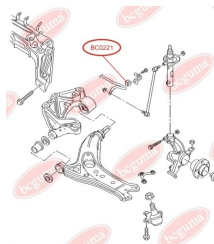

BC0220

CONTROL ARM-/TRAILING ARM BUSH

www.en.bcguma.ua/auto/BC0220

Part Number:	BC0220
GTIN-13:	4823101800371
Number of other manufacturers (OEMs):	5Q0407182; 1K0407182; 1K0407182A
Weight, g:	156
Required amount:	2
Items in Package:	1
External diameter, mm:	39.5
Inner diameter, mm:	12.2
Thickness, mm:	54.0
Material:	Rubber / metal
That installation:	Front
Party settings:	Left / Right

APPLICABILITY:

AUDI, SEAT, SKODA, VW, VW (SVW)

STABILISER MOUNTING

www.en.bcguma.ua/auto/BC0221

Part Number:	BC0221
GTIN-13:	4823101800012
Number of other manufacturers (OEMs):	6Q0411314J; 6Q0411314L; 6Q0411314P
Weight, g:	32
Required amount:	2
Items in Package:	1
External diameter, mm:	33.0
Inner diameter, mm:	16.0
Thickness, mm:	36.0
Material:	Rubber
That installation:	Front
Party settings:	Left / Right

APPLICABILITY:

AUDI, SEAT, SKODA, VW

BC0221