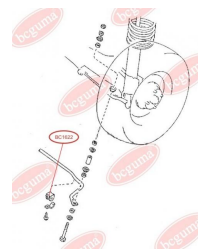

APPLICABILITY:

MAZDA