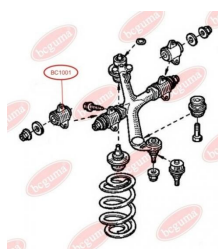

APPLICABILITY:

NISSAN, OPEL, RENAULT, VAUXHALL

BC1001