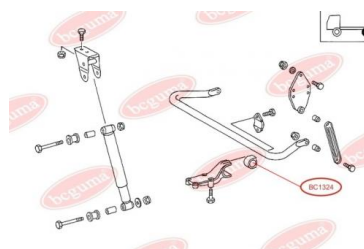

ANTI-ROLL BAR BUSHING KIT

www.en.bcguma.ua/auto/BC1324

Part Number:	BC1324
GTIN-13:	4823101802511
Number of other manufacturers (OEMs):	A6733260281; A6733260581
Weight, g:	93
Required amount:	2
Items in Package:	1
External diameter, mm:	58.0
Inner diameter, mm:	36.0
Thickness, mm:	63.0
Material:	Rubber
That installation:	Back
Party settings:	Left / Right