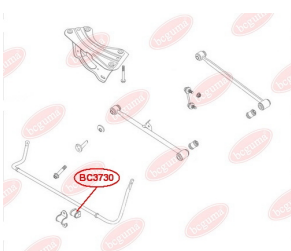

BC3730

ANTI-ROLL BAR BUSHING KIT

www.en.bcguma.ua/auto/BC3730

Part Number:	BC3730
GTIN-13:	4823101806472
Number of other manufacturers (OEMs):	T112916013
Weight, g:	36
Required amount:	2
Items in Package:	1
External diameter, mm:	31.0
Inner diameter, mm:	21.0
Thickness, mm:	40.0
Material:	Rubber
That installation:	Back
Party settings:	Left / Right

APPLICABILITY:

CHERY

BC3731

ANTI-ROLL BAR BUSHING KIT

www.en.bcguma.ua/auto/BC3731

Part Number:	BC3731
GTIN-13:	4823101806489
Number of other manufacturers (OEMs):	140057818001
Weight, g:	33
Required amount:	2
Items in Package:	1
External diameter, mm:	32.0
Inner diameter, mm:	25.0
Thickness, mm:	39.0
Material:	Rubber
That installation:	Front
Party settings:	Left / Right

APPLICABILITY:

GEELY