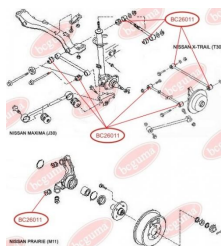

APPLICABILITY:

NISSAN

BC26011