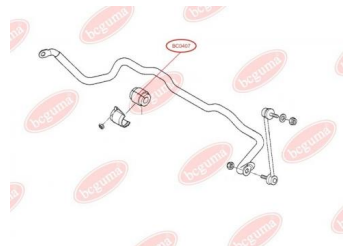

APPLICABILITY:

BMW

BC0407