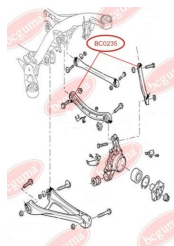

BC0234

STABILISER MOUNTING

www.en.bcguma.ua/auto/BC0234

Part Number:	BC0234
GTIN-13:	4823101800500
Number of other manufacturers (OEMs):	7H5511413B
Weight, g:	51
Required amount:	2
Items in Package:	1
External diameter, mm:	35.5
Inner diameter, mm:	23.0
Thickness, mm:	51.0
Material:	Rubber
That installation:	Front
Party settings:	Left / Right

APPLICABILITY:

VW

CONTROL ARM-/TRAILING ARM BUSH

www.en.bcguma.ua/auto/BC0235

Part Number:	BC0235
GTIN-13:	4823101800517
Number of other manufacturers (OEMs):	7L0505397; 7L0505398
Weight, g:	100
Required amount:	2
Items in Package:	1
External diameter, mm:	44.3
Inner diameter, mm:	12.3
Thickness, mm:	40.0
Material:	Rubber / metal
That installation:	Back
Party settings:	Left / Right

APPLICABILITY:

AUDI, PORSCHE, VW

BC0235