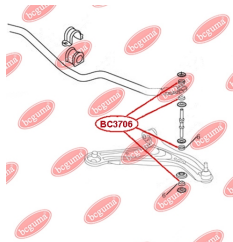

BC3705

CONTROL ARM-/TRAILING ARM BUSH

www.en.bcguma.ua/auto/BC3705

Part Number:	BC3705
GTIN-13:	4823101805291
Number of other manufacturers (OEMs):	T112909080
Weight, g:	288
Required amount:	2
Items in Package:	1
External diameter, mm:	60.5
Inner diameter, mm:	14.2
Thickness, mm:	60.0
Material:	Metal / Rubber
That installation:	Front
Party settings:	Left / Right

APPLICABILITY:

CHERY, TOYOTA

LINK STABILIZER BUSH

www.en.bcguma.ua/auto/BC3706

Part Number:	BC3706
GTIN-13:	4823101806342
Number of other manufacturers (OEMs):	1014001672
Weight, g:	5
Required amount:	8
Items in Package:	1
External diameter, mm:	25.0
Inner diameter, mm:	9.0
Thickness, mm:	12.0
Material:	Rubber
That installation:	Front
Party settings:	Left / Right

APPLICABILITY:

GEELY

BC3706