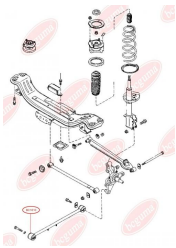

APPLICABILITY:

MAZDA

BC1610

TRACK CONTROL ARM BUSH

www.en.bcguma.ua/auto/BC1610

Part Number:	BC1610
GTIN-13:	4823101803624
Number of other manufacturers (OEMs):	GA5R28200; GA2A28200
Weight, g:	139
Required amount:	2
Items in Package:	1
External diameter, mm:	45.0
Inner diameter, mm:	12.0
Thickness, mm:	50.0
Material:	Rubber / metal
That installation:	Back
Party settings:	Left / Right