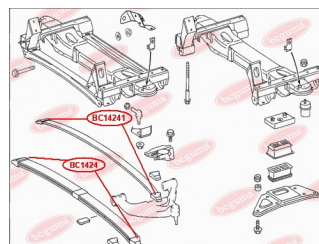

APPLICABILITY:

MERCEDES-BENZ

BC14241