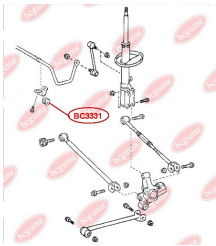

BC3331

ANTI-ROLL BAR BUSHING KIT

www.en.bcguma.ua/auto/BC3331

Part Number:	BC3331
GTIN-13:	4823101805918
Number of other manufacturers (OEMs):	4881812170; 4881806260; 4881833100; 4881833101
Weight, g:	32
Required amount:	2
Items in Package:	1
External diameter, mm:	30.0
Inner diameter, mm:	15.5
Thickness, mm:	36.0
Material:	Rubber
That installation:	Back
Party settings:	Left / Right

APPLICABILITY:

TOYOTA

ANTI-ROLL BAR BUSHING KIT, LEFT

www.en.bcguma.ua/auto/BC3332

Part Number:	BC3332
GTIN-13:	4823101805260
Number of other manufacturers (OEMs):	4881542070
Weight, g:	118
Required amount:	1
Items in Package:	1
External diameter, mm:	-
Inner diameter, mm:	20.0
Thickness, mm:	54.0
Material:	Rubber
That installation:	Front
Party settings:	Left

APPLICABILITY:

TOYOTA

BC3332