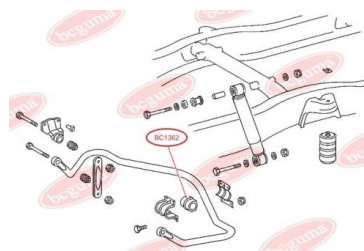

APPLICABILITY:

MERCEDES-BENZ