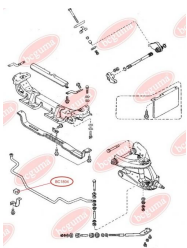

BC1804

ANTI-ROLL BAR BUSHING KIT

www.en.bcguma.ua/auto/BC1804

Part Number:	BC1804
GTIN-13:	4823101803884
Number of other manufacturers (OEMs):	S08334156
Weight, g:	35
Required amount:	2
Items in Package:	1
External diameter, mm:	30.0
Inner diameter, mm:	21.0
Thickness, mm:	38.0
Material:	Rubber
That installation:	Front
Party settings:	Left / Right

APPLICABILITY:

MAZDA

LEAF SPRING BUSHING (SMALL)

www.en.bcguma.ua/auto/BC1805

Part Number:	BC1805
GTIN-13:	4823101803891
Number of other manufacturers (OEMs):	S08428333
Weight, g:	28
Required amount:	4
Items in Package:	1
External diameter, mm:	32.5
Inner diameter, mm:	13.0
Thickness, mm:	38.0
Material:	Rubber
That installation:	Back
Party settings:	Behind

APPLICABILITY:

MAZDA

BC1805