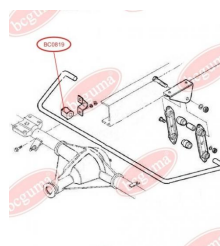

BC0818

STABILISER MOUNTING

www.en.bcguma.ua/auto/BC0818

Part Number:	BC0818
GTIN-13:	4823101801453
Number of other manufacturers (OEMs):	93803961
Weight, g:	42
Required amount:	-
Items in Package:	1
External diameter, mm:	34.0
Inner diameter, mm:	16.0
Thickness, mm:	40.0
Material:	Rubber
That installation:	Back
Party settings:	Left / Right

APPLICABILITY:

IVECO

STABILISER MOUNTING

www.en.bcguma.ua/auto/BC0819

Part Number:	BC0819
GTIN-13:	4823101801460
Number of other manufacturers (OEMs):	8581021
Weight, g:	39
Required amount:	-
Items in Package:	1
External diameter, mm:	34.0
Inner diameter, mm:	18.0
Thickness, mm:	40.0
Material:	Rubber
That installation:	Back
Party settings:	Left / Right

APPLICABILITY:

IVECO

BC0819