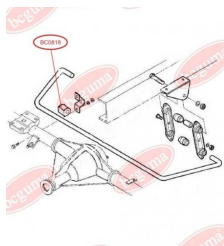

BC0818

STABILISER MOUNTING

www.en.bcguma.ua/auto/BC0818

Part Number:	BC0818
GTIN-13:	4823101801453
Number of other manufacturers (OEMs):	93803961
Weight, g:	42
Required amount:	-
Items in Package:	1
External diameter, mm:	34.0
Inner diameter, mm:	16.0
Thickness, mm:	40.0
Material:	Rubber
That installation:	Back
Party settings:	Left / Right

APPLICABILITY:

IVECO

STABILISER MOUNTING

www.en.bcguma.ua/auto/BC0819

Part Number:	BC0819
GTIN-13:	4823101801460
Number of other manufacturers (OEMs):	8581021
Weight, g:	39
Required amount:	-
Items in Package:	1
External diameter, mm:	34.0
Inner diameter, mm:	18.0
Thickness, mm:	40.0
Material:	Rubber
That installation:	Back
Party settings:	Left / Right

APPLICABILITY:

IVECO

BC0819