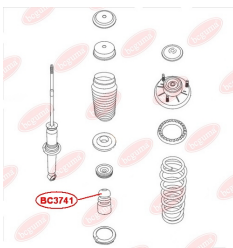

BC3741

RUBBER BUFFER, SUSPENSION

www.en.bcguma.ua/auto/BC3741

Part Number:	BC3741
GTIN-13:	4823101806618
Number of other manufacturers (OEMs):	B112911033
Weight, g:	105
Required amount:	2
Items in Package:	1
External diameter, mm:	48.0
Inner diameter, mm:	12.0
Thickness, mm:	82.0
Material:	Rubber
That installation:	Back
Party settings:	Left / Right

APPLICABILITY:

CHERY

ANTI-ROLL BAR BUSHING KIT

www.en.bcguma.ua/auto/BC3742

Part Number:	BC3742
GTIN-13:	4823101806519
Number of other manufacturers (OEMs):	1064001045
Weight, g:	53
Required amount:	2
Items in Package:	1
External diameter, mm:	36.0
Inner diameter, mm:	20.0
Thickness, mm:	43.0
Material:	Rubber
That installation:	Front
Party settings:	Left / Right

APPLICABILITY:

EMGRAND (GEELY)

BC3742