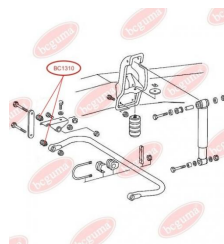

APPLICABILITY:

MERCEDES-BENZ