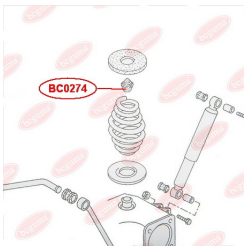

BC0274

RUBBER BUFFER, SUSPENSION

www.en.bcguma.ua/auto/BC0274

Part Number:	BC0274
GTIN-13:	4823101806540
Number of other manufacturers (OEMs):	251501191A
Weight, g:	40
Required amount:	2
Items in Package:	1
External diameter, mm:	45.0
Inner diameter, mm:	-
Thickness, mm:	40.0
Material:	Rubber
That installation:	Back
Party settings:	Left / Right

APPLICABILITY:

VW

RUBBER BUFFER, SUSPENSION

www.en.bcguma.ua/auto/BC0275

Part Number:	BC0275
GTIN-13:	4823101806656
Number of other manufacturers (OEMs):	245829577A
Weight, g:	19
Required amount:	6
Items in Package:	1
External diameter, mm:	32.0
Inner diameter, mm:	7.0
Thickness, mm:	37.0
Material:	Rubber
That installation:	Back
Party settings:	Left / Right

APPLICABILITY:

VW

BC0275