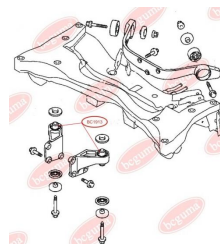

APPLICABILITY:

MITSUBISHI

BC1913

BC1914**ANTI-ROLL BAR BUSHING KIT**www.en.bcguma.ua/auto/BC1914

Part Number:	BC1914
GTIN-13:	4823101804041
Number of other manufacturers (OEMs):	MN100250
Weight, g:	34
Required amount:	2
Items in Package:	1
External diameter, mm:	-
Inner diameter, mm:	26.0
Thickness, mm:	36.0
Material:	Rubber
That installation:	Front
Party settings:	Left / Right