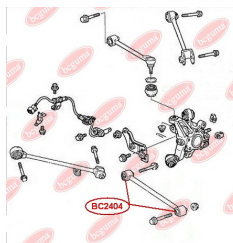

CONTROL ARM-/TRAILING ARM BUSH

www.en.bcguma.ua/auto/BC2404

Part Number:	BC2404
GTIN-13:	4823101805093
Number of other manufacturers (OEMs):	52350SEA000
Weight, g:	215
Required amount:	4
Items in Package:	1
External diameter, mm:	42.3
Inner diameter, mm:	12.0
Thickness, mm:	50.0
Material:	Metal / Rubber
That installation:	Back
Party settings:	Left / Right