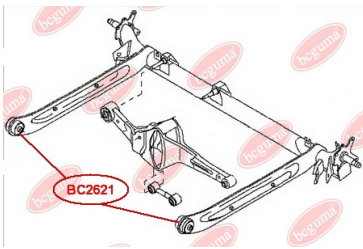

APPLICABILITY:

NISSAN

BC2621

HUB CARRIER BUSHING

www.en.bcguma.ua/auto/BC2621

Part Number:	BC2621
GTIN-13:	4823101805345
Number of other manufacturers (OEMs):	5504531U00; 550450M000; 550452J000
Weight, g:	295
Required amount:	2
Items in Package:	1
External diameter, mm:	60.2
Inner diameter, mm:	12.2
Thickness, mm:	60.0
Material:	Metal / Rubber
That installation:	Back
Party settings:	Left / Right