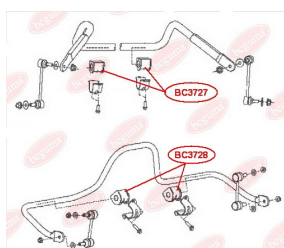

BC3728

ANTI-ROLL BAR BUSHING KIT

www.en.bcguma.ua/auto/BC3728

Part Number:	BC3728
GTIN-13:	4823101806458
Number of other manufacturers (OEMs):	2916012K00
Weight, g:	54
Required amount:	2
Items in Package:	1
External diameter, mm:	36.5
Inner diameter, mm:	17.0
Thickness, mm:	42.0
Material:	Rubber
That installation:	Back
Party settings:	Left / Right

APPLICABILITY:

GREAT WALL

ANTI-ROLL BAR BUSHING KIT

www.en.bcguma.ua/auto/BC3729

Part Number:	BC3729
GTIN-13:	4823101806465
Number of other manufacturers (OEMs):	T112906013
Weight, g:	53
Required amount:	2
Items in Package:	1
External diameter, mm:	36.0
Inner diameter, mm:	20.0
Thickness, mm:	43.0
Material:	Rubber
That installation:	Front
Party settings:	Left / Right

APPLICABILITY:

CHERY

BC3729