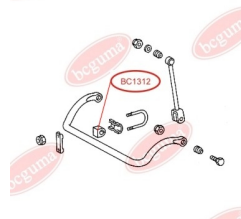

APPLICABILITY:

MERCEDES-BENZ