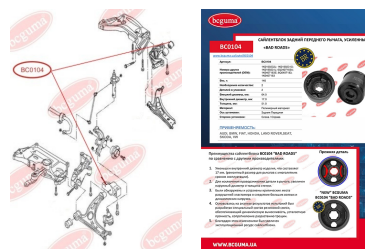

APPLICABILITY:

AUDI, SEAT, SKODA, VW

BC0104

BC0105**BEARING RING, LOWER BUSHING**www.en.bcguma.ua/auto/BC0105

Part Number:	BC0105
GTIN-13:	4823101800067
Number of other manufacturers (OEMs):	811512333A
Weight, g:	42
Required amount:	2
Items in Package:	1
External diameter, mm:	48.0
Inner diameter, mm:	10.0
Thickness, mm:	32.0
Material:	Rubber
That installation:	Back
Party settings:	Left / Right