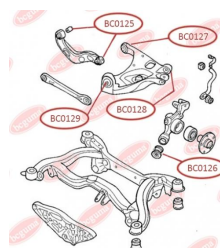

APPLICABILITY:

AUDI, PORSCHE, VW

CONTROL ARM-/TRAILING ARM BUSH, REINFORCED "BAD ROADS"

www.en.bcguma.ua/auto/BC0120

Part Number:	BC0120
GTIN-13:	4823101805864
Number of other manufacturers (OEMs):	4B0407515; 4D0407515C
Weight, g:	151
Required amount:	4
Items in Package:	1
External diameter, mm:	46.5
Inner diameter, mm:	10.0
Thickness, mm:	40.0
Material:	Metal / Rubber
That installation:	Front
Party settings:	Left / Right

APPLICABILITY:

AUDI, SAAB, SEAT, SKODA, VW

BC0120

BC0123**CONTROL ARM-/TRAILING ARM BUSH**www.en.bcguma.ua/auto/BC0123

Part Number:	BC0123
GTIN-13:	4823101805772
Number of other manufacturers (OEMs):	8E0407181B; 8E0407181C; 8E0407181D
Weight, g:	182
Required amount:	2
Items in Package:	1
External diameter, mm:	40.5
Inner diameter, mm:	12.2
Thickness, mm:	37.0
Material:	Metal / Rubber
That installation:	Front
Party settings:	Left / Right

**APPLICABILITY:**

AUDI, SEAT, SKODA, VW

CONTROL ARM-/TRAILING ARM BUSHwww.en.bcguma.ua/auto/BC0125

Part Number:	BC0125
GTIN-13:	4823101805871
Number of other manufacturers (OEMs):	8E0501541S; 8E0501541Q; 8E0501541J
Weight, g:	191
Required amount:	4
Items in Package:	1
External diameter, mm:	36.4
Inner diameter, mm:	12.2
Thickness, mm:	46.5
Material:	Metal / Rubber
That installation:	Back
Party settings:	Left / Right

BC0125**APPLICABILITY:**

AUDI, SEAT

BC0126**CONTROL ARM-/TRAILING ARM BUSH**

www.en.bcguma.ua/auto/BC0126

Part Number:	BC0126
GTIN-13:	4823101806137
Number of other manufacturers (OEMs):	8E0505311T; 8E0505312T; 8E0505311S; 8E0505312S; 8E0505203C; 8E0505203D; 8E0505311AC; 8E0505312AC
Weight, g:	250
Required amount:	2
Items in Package:	1
External diameter, mm:	43.8
Inner diameter, mm:	12.2
Thickness, mm:	60.0
Material:	Rubber / metal
That installation:	Back
Party settings:	Left / Right