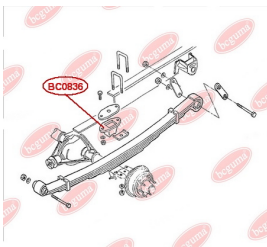

BC0836

RUBBER BUFFER, SUSPENSION

www.en.bcguma.ua/auto/BC0836

Part Number:	BC0836
GTIN-13:	4823101805765
Number of other manufacturers (OEMs):	93803992
Weight, g:	176
Required amount:	2
Items in Package:	1
External diameter, mm:	-
Inner diameter, mm:	-
Thickness, mm:	48.0
Material:	Metal / Rubber
That installation:	Back
Party settings:	Left / Right

APPLICABILITY:

IVECO

RUBBER BUFFER, SUSPENSION

www.en.bcguma.ua/auto/BC0837

Part Number:	BC0837
GTIN-13:	4823101805628
Number of other manufacturers (OEMs):	98405404
Weight, g:	270
Required amount:	2
Items in Package:	1
External diameter, mm:	-
Inner diameter, mm:	-
Thickness, mm:	-
Material:	Rubber / metal
That installation:	Back
Party settings:	Left / Right

APPLICABILITY:

IVECO

BC0837