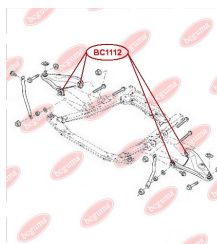

APPLICABILITY:

DACIA, RENAULT

BC1112