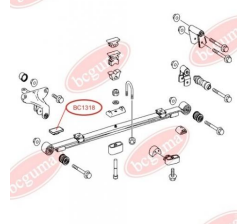

APPLICABILITY:

MAN, MERCEDES-BENZ, VOLVO

BC1318