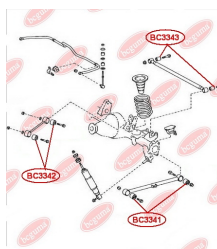

APPLICABILITY:

TOYOTA

BC3342