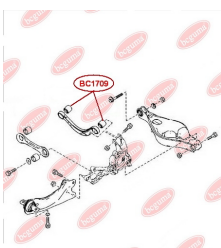

BC1709

CONTROL ARM-/TRAILING ARM BUSH

www.en.bcguma.ua/auto/BC1709

Part Number:	BC1709
GTIN-13:	4823101803822
Number of other manufacturers (OEMs):	GS1D28450A
Weight, g:	169
Required amount:	4
Items in Package:	1
External diameter, mm:	40.0
Inner diameter, mm:	12.0
Thickness, mm:	44.0
Material:	Rubber / metal
That installation:	Back
Party settings:	Left / Right

APPLICABILITY:

MAZDA

CONTROL ARM-/TRAILING ARM BUSH

www.en.bcguma.ua/auto/BC1710

Part Number:	BC1710
GTIN-13:	4823101803839
Number of other manufacturers (OEMs):	G26A28200B; G26A28250B; GJ6A28200K; GJ6A28200G; GJ6A28200J; GJ6A28250K; GJ6A28250G; GJ6A28250J
Weight, g:	631
Required amount:	2
Items in Package:	1
External diameter, mm:	60.5
Inner diameter, mm:	-
Thickness, mm:	148.0
Material:	Rubber / metal
That installation:	Back
Party settings:	Left / Right

APPLICABILITY:

MAZDA

BC1710