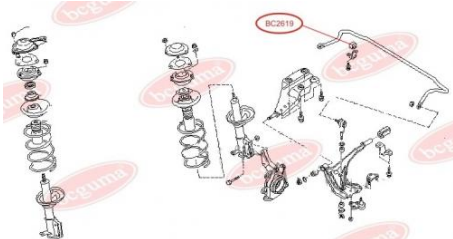

BC2619

ANTI-ROLL BAR BUSHING KIT

www.en.bcguma.ua/auto/BC2619

Part Number:	BC2619
GTIN-13:	4823101804379
Number of other manufacturers (OEMs):	54613D4400
Weight, g:	27
Required amount:	2
Items in Package:	1
External diameter, mm:	34.0
Inner diameter, mm:	25.5
Thickness, mm:	25.5
Material:	Rubber
That installation:	Front
Party settings:	Left / Right