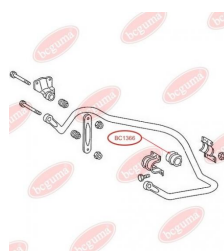

APPLICABILITY:

MERCEDES-BENZ