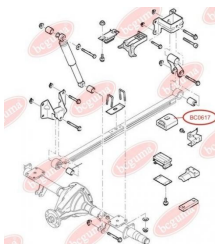

APPLICABILITY:

FORD

BC0617

BC0618**CONTROL ARM-/TRAILING ARM BUSH**www.en.bcguma.ua/auto/BC0618

Part Number:	BC0618
GTIN-13:	4823101801149
Number of other manufacturers (OEMs):	YC153069AG; YC153069AF; 4131788; 4041450
Weight, g:	131
Required amount:	2
Items in Package:	1
External diameter, mm:	37.0
Inner diameter, mm:	14.0
Thickness, mm:	67.0
Material:	Rubber / metal
That installation:	Front
Party settings:	Left / Right