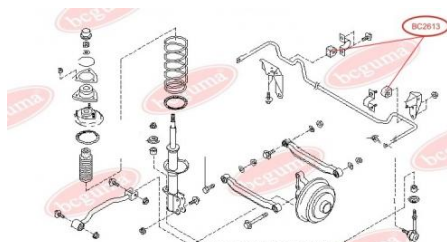

ANTI-ROLL BAR BUSHING KIT

www.en.bcguma.ua/auto/BC2613

Part Number:	BC2613
GTIN-13:	4823101804317
Number of other manufacturers (OEMs):	5624360Y10
Weight, g:	30
Required amount:	2
Items in Package:	1
External diameter, mm:	21.5
Inner diameter, mm:	10.0
Thickness, mm:	31.0
Material:	Rubber
That installation:	Back
Party settings:	Left / Right