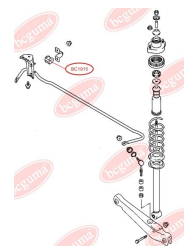

APPLICABILITY:

MITSUBISHI

BC1915