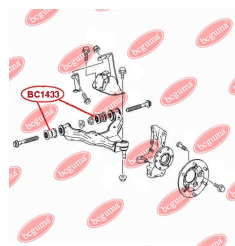

APPLICABILITY:

AUDI, MERCEDES-BENZ, VW

BC1433