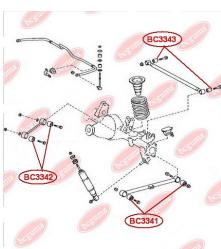

BC3341

CONTROL ARM-/TRAILING ARM BUSH

www.en.bcguma.ua/auto/BC3341

Part Number:	BC3341
GTIN-13:	4823101805604
Number of other manufacturers (OEMs):	4872535020; 4872035060; 4872035061
Weight, g:	296
Required amount:	4
Items in Package:	1
External diameter, mm:	50.4
Inner diameter, mm:	14.2
Thickness, mm:	60.0
Material:	Metal / Rubber
That installation:	Back
Party settings:	Left / Right

APPLICABILITY:

TOYOTA

CONTROL ARM-/TRAILING ARM BUSH

www.en.bcguma.ua/auto/BC3342

Part Number:	BC3342
GTIN-13:	4823101805758
Number of other manufacturers (OEMs):	4879060010; 4871035060; 4871035070; 4871435010; 4877060010; 4871060160; 4871035050
Weight, g:	240
Required amount:	4
Items in Package:	1
External diameter, mm:	50.4
Inner diameter, mm:	12.2
Thickness, mm:	55.0
Material:	Metal / Rubber
That installation:	Back
Party settings:	Left / Right

APPLICABILITY:

TOYOTA

BC3342