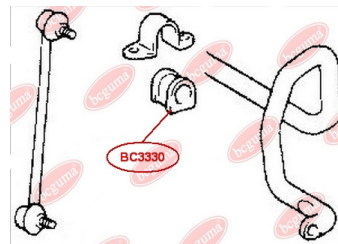

ANTI-ROLL BAR BUSHING KIT

www.en.bcguma.ua/auto/BC3330

Part Number:	BC3330
GTIN-13:	4823101805857
Number of other manufacturers (OEMs):	4881533100
Weight, g:	42
Required amount:	2
Items in Package:	1
External diameter, mm:	35.0
Inner diameter, mm:	23.0
Thickness, mm:	41.0
Material:	Rubber
That installation:	Front
Party settings:	Left / Right