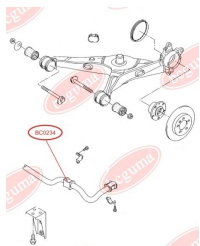

APPLICABILITY:

VW

CONTROL ARM-/TRAILING ARM BUSH

www.en.bcguma.ua/auto/BC0235

Part Number:	BC0235
GTIN-13:	4823101800517
Number of other manufacturers (OEMs):	7L0505397; 7L0505398
Weight, g:	100
Required amount:	2
Items in Package:	1
External diameter, mm:	44.3
Inner diameter, mm:	12.3
Thickness, mm:	40.0
Material:	Rubber / metal
That installation:	Back
Party settings:	Left / Right