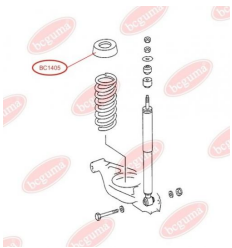

BC1405

RUBBER BUFFER, SUSPENSION

www.en.bcguma.ua/auto/BC1405

Part Number:	BC1405
GTIN-13:	4823101803198
Number of other manufacturers (OEMs):	A2013250944
Weight, g:	80
Required amount:	2
Items in Package:	1
External diameter, mm:	102.0
Inner diameter, mm:	62.0
Thickness, mm:	108.0
Material:	Rubber
That installation:	Back
Party settings:	Left / Right

APPLICABILITY:

MERCEDES-BENZ

BC1406

RUBBER BUFFER, SUSPENSION

www.en.bcguma.ua/auto/BC1406

Part Number:	BC1406
GTIN-13:	4823101803204
Number of other manufacturers (OEMs):	A2013251044
Weight, g:	112
Required amount:	2
Items in Package:	1
External diameter, mm:	102.0
Inner diameter, mm:	62.0
Thickness, mm:	108.0
Material:	Rubber
That installation:	Back
Party settings:	Left / Right

APPLICABILITY:

MERCEDES-BENZ