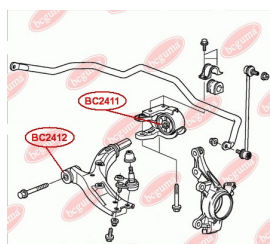

APPLICABILITY:

HONDA

BC2412