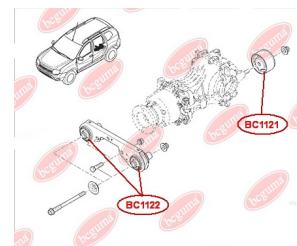

APPLICABILITY:

NISSAN, RENAULT

BC1122