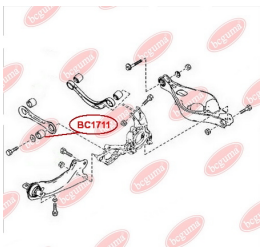

BC1711

CONTROL ARM-/TRAILING ARM BUSH

www.en.bcguma.ua/auto/BC1711

Part Number:	BC1711
GTIN-13:	4823101803846
Number of other manufacturers (OEMs):	GS1D28500A
Weight, g:	271
Required amount:	2
Items in Package:	1
External diameter, mm:	40.2
Inner diameter, mm:	12.2
Thickness, mm:	51.5
Material:	Metal / Rubber
That installation:	Back
Party settings:	Left / Right

APPLICABILITY:

MAZDA

CONTROL ARM-/TRAILING ARM BUSH

www.en.bcguma.ua/auto/BC1712

Part Number:	BC1712
GTIN-13:	4823101803853
Number of other manufacturers (OEMs):	GS1D28500A
Weight, g:	220
Required amount:	2
Items in Package:	1
External diameter, mm:	40.2
Inner diameter, mm:	14.2
Thickness, mm:	45.0
Material:	Metal / Rubber
That installation:	Back
Party settings:	Left / Right

APPLICABILITY:

MAZDA

BC1712