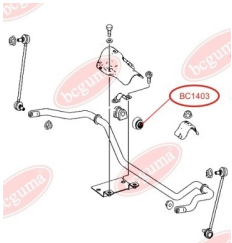

BC1403

ANTHER OF STABILIZER MOUNTING

www.en.bcguma.ua/auto/BC1403

Part Number:	BC1403
GTIN-13:	4823101804331
Number of other manufacturers (OEMs):	A6393230292
Weight, g:	6
Required amount:	4
Items in Package:	1
External diameter, mm:	22.0
Inner diameter, mm:	43.0
Thickness, mm:	27.0
Material:	Rubber
That installation:	Front
Party settings:	Left / Right