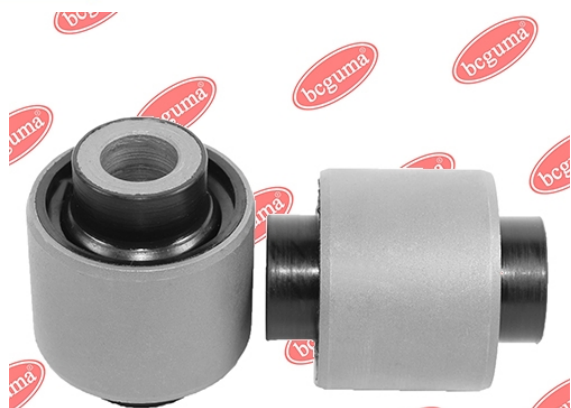

BC1924

CONTROL ARM-/TRAILING ARM BUSH

www.en.bcguma.ua/auto/BC1924

Part Number:	BC1924
GTIN-13:	4823101805062
Number of other manufacturers (OEMs):	MR491345; MR491347; MN101087; 30818096; 56210CG025
Weight, g:	128
Required amount:	4
Items in Package:	1
External diameter, mm:	36.2
Inner diameter, mm:	12.0
Thickness, mm:	44.5
Material:	Metal / Rubber
That installation:	Back
Party settings:	Left / Right

APPLICABILITY:

MITSUBISHI, PROTON, VOLVO

CONTROL ARM-/TRAILING ARM BUSH

www.en.bcguma.ua/auto/BC1925

Part Number:	BC1925
GTIN-13:	4823101805369
Number of other manufacturers (OEMs):	4010A013; 4010A014; 4010A103; 4010A104
Weight, g:	204
Required amount:	4
Items in Package:	1
External diameter, mm:	47.0
Inner diameter, mm:	14.2
Thickness, mm:	52.0
Material:	Metal / Rubber
That installation:	Front
Party settings:	Left / Right

APPLICABILITY:

MITSUBISHI, NISSAN

BC1925