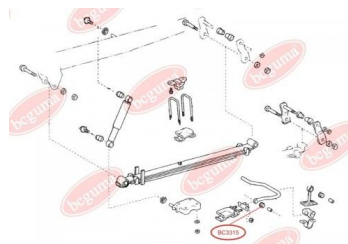

APPLICABILITY:

TOYOTA

BC3315