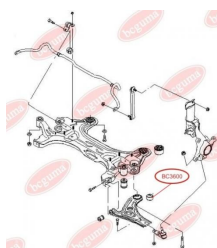

APPLICABILITY:

CHEVROLET, DAEWOO

BC3601