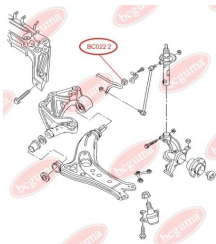

BC0222

STABILISER MOUNTING

www.en.bcguma.ua/auto/BC0222

Part Number:	BC0222
GTIN-13:	4823101800388
Number of other manufacturers (OEMs):	6Q0411314Q; 6Q0411314M
Weight, g:	31
Required amount:	2
Items in Package:	1
External diameter, mm:	33.0
Inner diameter, mm:	17.0
Thickness, mm:	36.0
Material:	Rubber
That installation:	Front
Party settings:	Left / Right