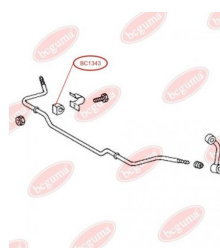

APPLICABILITY:

MERCEDES-BENZ