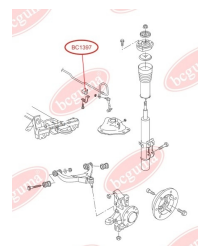

APPLICABILITY:

MERCEDES-BENZ, VW