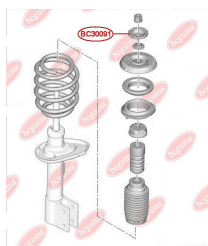

BC30091

THRUST WASHER SHOCK ABSORBER STRUTS (FOR BC3009)

www.en.bcguma.ua/auto/BC30091

Part Number:	BC30091
GTIN-13:	4823101804522
Number of other manufacturers (OEMs):	503375
Weight, g:	60
Required amount:	2
Items in Package:	1
External diameter, mm:	65.0
Inner diameter, mm:	14.0
Thickness, mm:	10.0
Material:	Metal / Rubber
That installation:	Front
Party settings:	Left / Right

APPLICABILITY:

CITROËN, PEUGEOT, SSANGYONG

SUPPORT OF SHOCK ABSORBER, THRUST WASHER SHOCK ABSORBER STRUTS WITH ANOTHER (BC3009 - 1PC., BC30091 - 1PC.)

www.en.bcguma.ua/auto/BC30092

Part Number:	BC30092
GTIN-13:	4823101804539
Number of other manufacturers (OEMs):	503375; 503846; 503885; 5038F7; 5038G0
Weight, g:	427
Required amount:	2
Items in Package:	1
External diameter, mm:	-
Inner diameter, mm:	14.0
Thickness, mm:	-
Material:	Metal / Rubber
That installation:	Front
Party settings:	Left / Right

BC30092

APPLICABILITY:

CITROËN, PEUGEOT, SKODA, SSANGYONG