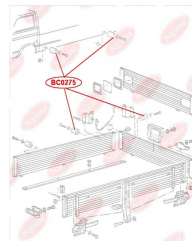

APPLICABILITY:

VW

BC0275

BC0301**CONTROL ARM-/TRAILING ARM BUSH, REINFORCED "BAD ROADS"**www.en.bcguma.ua/auto/BC0301

Part Number:	BC0301
GTIN-13:	4823101800753
Number of other manufacturers (OEMs):	352320; 352310; 13138151; 24430103; 0352310; 0352320
Weight, g:	201
Required amount:	2
Items in Package:	1
External diameter, mm:	60.0
Inner diameter, mm:	12.0
Thickness, mm:	46.0
Material:	Rubber / metal
That installation:	Back Front
Party settings:	Left / Right