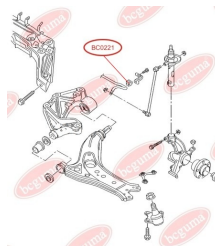

BC0220

CONTROL ARM-/TRAILING ARM BUSH

www.en.bcguma.ua/auto/BC0220

Part Number:	BC0220
GTIN-13:	4823101800371
Number of other manufacturers (OEMs):	5Q0407182; 1K0407182; 1K0407182A
Weight, g:	156
Required amount:	2
Items in Package:	1
External diameter, mm:	39.5
Inner diameter, mm:	12.2
Thickness, mm:	54.0
Material:	Rubber / metal
That installation:	Front
Party settings:	Left / Right

APPLICABILITY:

AUDI, SEAT, SKODA, VW, VW (SVW)

STABILISER MOUNTING

www.en.bcguma.ua/auto/BC0221

Part Number:	BC0221
GTIN-13:	4823101800012
Number of other manufacturers (OEMs):	6Q0411314J; 6Q0411314L; 6Q0411314P
Weight, g:	32
Required amount:	2
Items in Package:	1
External diameter, mm:	33.0
Inner diameter, mm:	16.0
Thickness, mm:	36.0
Material:	Rubber
That installation:	Front
Party settings:	Left / Right

APPLICABILITY:

AUDI, SEAT, SKODA, VW

BC0221