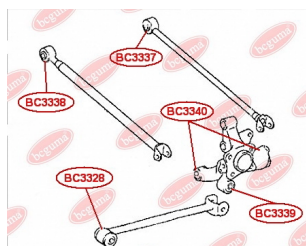

APPLICABILITY:

LEXUS, TOYOTA, TOYOTA (GAC)