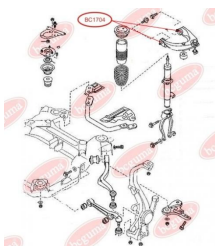

BC1703

CONTROL ARM-/TRAILING ARM BUSH

www.en.bcguma.ua/auto/BC1703

Part Number:	BC1703
GTIN-13:	4823101803747
Number of other manufacturers (OEMs):	GJ6A34460A; GJ6A34460B
Weight, g:	524
Required amount:	2
Items in Package:	1
External diameter, mm:	62.5
Inner diameter, mm:	12.0
Thickness, mm:	79.5
Material:	Polyamide / rubber / metal
That installation:	Back Front
Party settings:	Left / Right

APPLICABILITY:

MAZDA

CONTROL ARM-/TRAILING ARM BUSH

www.en.bcguma.ua/auto/BC1704

Part Number:	BC1704
GTIN-13:	4823101803754
Number of other manufacturers (OEMs):	GP9A34250A; GP9A34250B; GJ6A34250B; GJ6A34200B; GP9A34200B; GP9A34200A
Weight, g:	143
Required amount:	4
Items in Package:	1
External diameter, mm:	40.2
Inner diameter, mm:	10.0
Thickness, mm:	45.0
Material:	Rubber / metal
That installation:	Front
Party settings:	Left / Right

APPLICABILITY:

MAZDA

BC1704