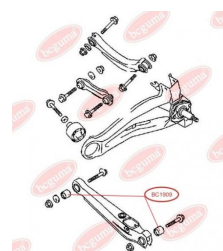

BC1908

STABILISER MOUNTING

www.en.bcguma.ua/auto/BC1908

Part Number:	BC1908
GTIN-13:	4823101803983
Number of other manufacturers (OEMs):	MB808005; MR403965; MB518954
Weight, g:	15
Required amount:	2
Items in Package:	1
External diameter, mm:	-
Inner diameter, mm:	18.7
Thickness, mm:	36.0
Material:	Rubber
That installation:	Front
Party settings:	Left / Right

APPLICABILITY:

MITSUBISHI

CONTROL ARM-/TRAILING ARM BUSH

www.en.bcguma.ua/auto/BC1909

Part Number:	BC1909
GTIN-13:	4823101803990
Number of other manufacturers (OEMs):	MR197915; 4113A062
Weight, g:	152
Required amount:	2
Items in Package:	1
External diameter, mm:	40.0
Inner diameter, mm:	12.0
Thickness, mm:	50.0
Material:	Rubber / metal
That installation:	Back
Party settings:	Left / Right

APPLICABILITY:

MITSUBISHI, PROTON

BC1909