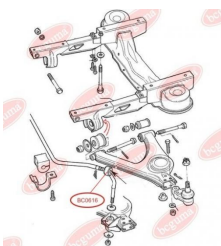

BC0616

LINK STABILIZER BUSH

www.en.bcguma.ua/auto/BC0616

Part Number:	BC0616
GTIN-13:	4823101801125
Number of other manufacturers (OEMs):	6150970; 86VB3B438AA
Weight, g:	45
Required amount:	2
Items in Package:	1
External diameter, mm:	30.5
Inner diameter, mm:	16.0
Thickness, mm:	20.0
Material:	Rubber / metal
That installation:	Front
Party settings:	Left / Right