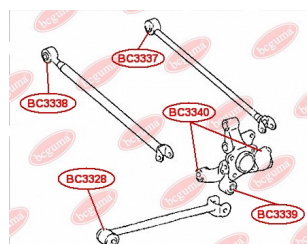

APPLICABILITY:

LEXUS, TOYOTA

BC3338