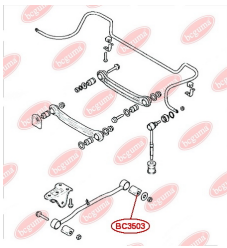

BC3503

CONTROL ARM-/TRAILING ARM BUSH

www.en.bcguma.ua/auto/BC3503

Part Number:	BC3503
GTIN-13:	4823101805147
Number of other manufacturers (OEMs):	5511925000; 96550066
Weight, g:	123
Required amount:	2
Items in Package:	1
External diameter, mm:	45.0
Inner diameter, mm:	14.2
Thickness, mm:	55.0
Material:	Rubber / metal
That installation:	Back
Party settings:	Left / Right

APPLICABILITY:

CHEVROLET, HYUNDAI

CONTROL ARM-/TRAILING ARM BUSH

www.en.bcguma.ua/auto/BC3504

Part Number:	BC3504
GTIN-13:	4823101805482
Number of other manufacturers (OEMs):	551162E000
Weight, g:	272
Required amount:	2
Items in Package:	1
External diameter, mm:	64.5
Inner diameter, mm:	12.2
Thickness, mm:	55.0
Material:	Metal / Rubber
That installation:	Back
Party settings:	Left / Right

APPLICABILITY:

HYUNDAI, KIA

BC3504