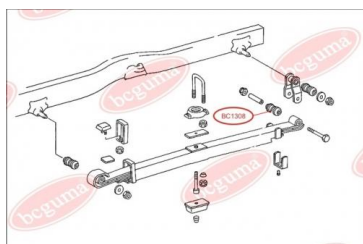

APPLICABILITY:

MERCEDES-BENZ

BC1308**BUSHING, LEAF SPRING**

www.en.bcguma.ua/auto/BC1308

Part Number:	BC1308
GTIN-13:	4823101802368
Number of other manufacturers (OEMs):	A6703200344
Weight, g:	374
Required amount:	2
Items in Package:	1
External diameter, mm:	58.0
Inner diameter, mm:	36.0
Thickness, mm:	86.5
Material:	Rubber / metal
That installation:	Back
Party settings:	Behind