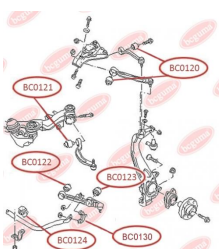

APPLICABILITY:

AUDI, SEAT, SKODA, VW

CONTROL ARM-/TRAILING ARM BUSH

www.en.bcguma.ua/auto/BC0125

Part Number:	BC0125
GTIN-13:	4823101805871
Number of other manufacturers (OEMs):	8E0501541S; 8E0501541Q; 8E0501541J
Weight, g:	191
Required amount:	4
Items in Package:	1
External diameter, mm:	36.4
Inner diameter, mm:	12.2
Thickness, mm:	46.5
Material:	Metal / Rubber
That installation:	Back
Party settings:	Left / Right