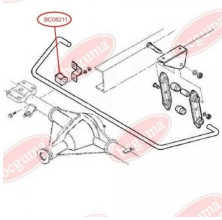

BC08211

STABILISER MOUNTING

www.en.bcguma.ua/auto/BC08211

Part Number:	BC08211
GTIN-13:	4823101801491
Number of other manufacturers (OEMs):	93801557
Weight, g:	29
Required amount:	-
Items in Package:	1
External diameter, mm:	34.0
Inner diameter, mm:	24.0
Thickness, mm:	40.0
Material:	Rubber
That installation:	Back
Party settings:	Left / Right

APPLICABILITY:

IVECO

STABILISER MOUNTING

www.en.bcguma.ua/auto/BC0822

Part Number:	BC0822
GTIN-13:	4823101801507
Number of other manufacturers (OEMs):	93803960
Weight, g:	36
Required amount:	-
Items in Package:	1
External diameter, mm:	38.0
Inner diameter, mm:	16.0
Thickness, mm:	40.0
Material:	Rubber
That installation:	Back
Party settings:	Left / Right

APPLICABILITY:

IVECO

BC0822