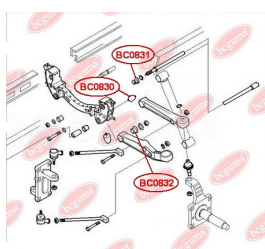

BC0831

CONTROL ARM-/TRAILING ARM BUSH

www.en.bcguma.ua/auto/BC0831

Part Number:	BC0831
GTIN-13:	4823101805680
Number of other manufacturers (OEMs):	500350343
Weight, g:	282
Required amount:	4
Items in Package:	1
External diameter, mm:	65.5
Inner diameter, mm:	38.6
Thickness, mm:	34.0
Material:	Metal / Rubber
That installation:	Front
Party settings:	Left / Right