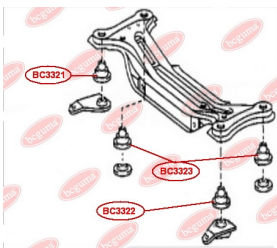

BC3322

HUB CARRIER BUSHING

www.en.bcguma.ua/auto/BC3322

Part Number:	BC3322
GTIN-13:	4823101806021
Number of other manufacturers (OEMs):	5227233040
Weight, g:	293
Required amount:	1
Items in Package:	1
External diameter, mm:	50.5
Inner diameter, mm:	18.5
Thickness, mm:	49.0
Material:	Metal / Rubber
That installation:	Back
Party settings:	Left

APPLICABILITY:

LEXUS, TOYOTA

HUB CARRIER BUSHING

www.en.bcguma.ua/auto/BC3323

Part Number:	BC3323
GTIN-13:	4823101805963
Number of other manufacturers (OEMs):	5227533050
Weight, g:	273
Required amount:	2
Items in Package:	1
External diameter, mm:	50.5
Inner diameter, mm:	20.3
Thickness, mm:	49.0
Material:	Metal / Rubber
That installation:	Back
Party settings:	Left / Right

APPLICABILITY:

LEXUS, TOYOTA

BC3323