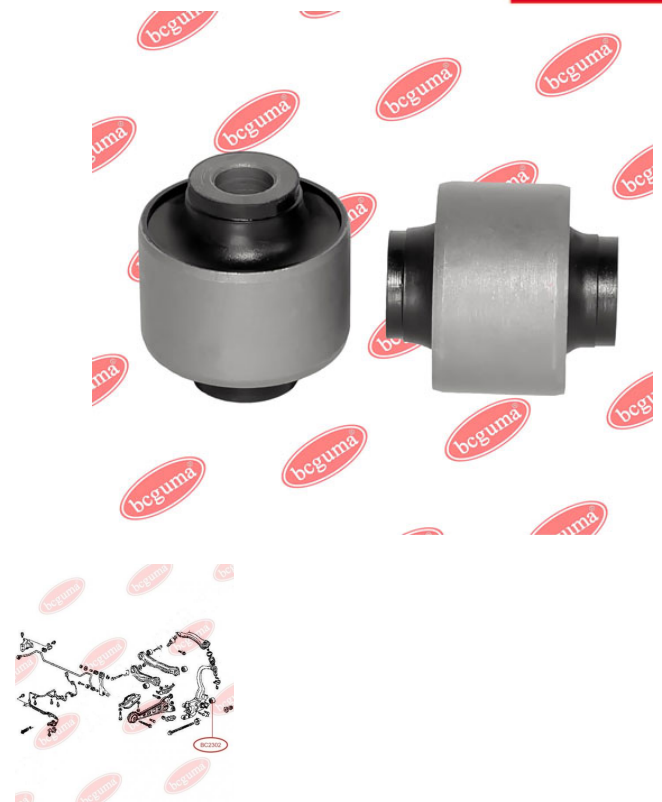

BC2205

CONTROL ARM-/TRAILING ARM BUSH, TOP

www.en.bcguma.ua/auto/BC2205

Part Number:	BC2205
GTIN-13:	4823101804171
Number of other manufacturers (OEMs):	52343SH3004
Weight, g:	80
Required amount:	4
Items in Package:	1
External diameter, mm:	30.7
Inner diameter, mm:	10.0
Thickness, mm:	30.0
Material:	Rubber / metal
That installation:	Back
Party settings:	Left / Right

APPLICABILITY:

HONDA

BUSH, SHOCK ABSORBER

www.en.bcguma.ua/auto/BC2302

Part Number:	BC2302
GTIN-13:	4823101804188
Number of other manufacturers (OEMs):	52622SM4003; 52622SN7003; 52622SM4014
Weight, g:	60
Required amount:	2
Items in Package:	1
External diameter, mm:	37.0
Inner diameter, mm:	10.0
Thickness, mm:	40.0
Material:	Rubber / metal
That installation:	Back
Party settings:	Left / Right

APPLICABILITY:

HONDA, ROVER

BC2302