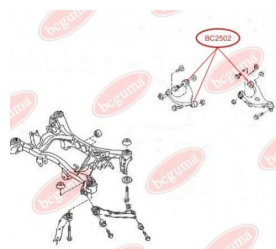

APPLICABILITY:

SUBARU

BC2502