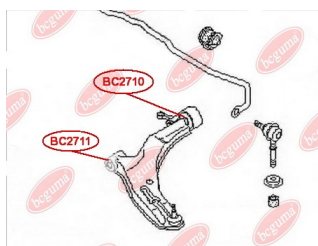

BC2711

CONTROL ARM-/TRAILING ARM BUSH

www.en.bcguma.ua/auto/BC2711

Part Number:	BC2711
GTIN-13:	4823101805901
Number of other manufacturers (OEMs):	550444M410; 545004M500; 545014M500; 54501BM400; 54501BM410; 54500BM400; 54500BM410; 54501BN300; 54500BN300; 5450095F0A; 5450195F0A
Weight, g:	171
Required amount:	2
Items in Package:	1
External diameter, mm:	32.7
Inner diameter, mm:	14.2
Thickness, mm:	55.0
Material:	Metal / Rubber
That installation:	Front
Party settings:	Left / Right

APPLICABILITY:

NISSAN

CONTROL ARM-/TRAILING ARM BUSH

www.en.bcguma.ua/auto/BC2712

Part Number:	BC2712
GTIN-13:	4823101805130
Number of other manufacturers (OEMs):	55110JD000; 55110JG000; 55111JD00A; 55111JG00A; 55110JE20A; 55111JE20A; 55110JD00A; 55045JY00C; 55110JG00B; 55111JG00B; 55110JE20B; 55111JE20B; 55110Y00A
Weight, g:	156
Required amount:	4
Items in Package:	1
External diameter, mm:	37.5
Inner diameter, mm:	14.0
Thickness, mm:	50.0
Material:	Metal / Rubber
That installation:	Back
Party settings:	Left / Right

BC2712

APPLICABILITY:

NISSAN