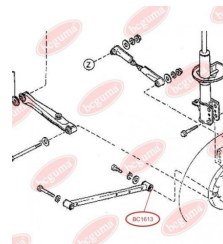

APPLICABILITY:

MAZDA