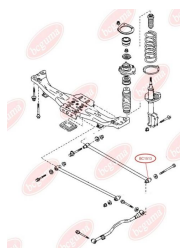

APPLICABILITY:

MAZDA

BC1513