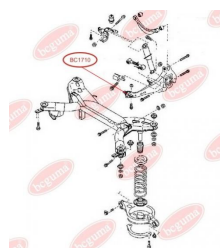

BC1709

CONTROL ARM-/TRAILING ARM BUSH

www.en.bcguma.ua/auto/BC1709

Part Number:	BC1709
GTIN-13:	4823101803822
Number of other manufacturers (OEMs):	GS1D28450A
Weight, g:	169
Required amount:	4
Items in Package:	1
External diameter, mm:	40.0
Inner diameter, mm:	12.0
Thickness, mm:	44.0
Material:	Rubber / metal
That installation:	Back
Party settings:	Left / Right

APPLICABILITY:

MAZDA

CONTROL ARM-/TRAILING ARM BUSH

www.en.bcguma.ua/auto/BC1710

Part Number:	BC1710
GTIN-13:	4823101803839
Number of other manufacturers (OEMs):	G26A28200B; G26A28250B; GJ6A28200K; GJ6A28200G; GJ6A28200J; GJ6A28250K; GJ6A28250G; GJ6A28250J
Weight, g:	631
Required amount:	2
Items in Package:	1
External diameter, mm:	60.5
Inner diameter, mm:	-
Thickness, mm:	148.0
Material:	Rubber / metal
That installation:	Back
Party settings:	Left / Right

APPLICABILITY:

MAZDA

BC1710