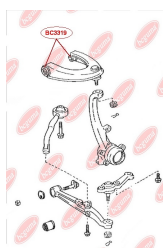

BC3318

CONTROL ARM-/TRAILING ARM BUSH

www.en.bcguma.ua/auto/BC3318

Part Number:	BC3318
GTIN-13:	4823101805710
	4865433050; 4806828120; 4806928120; 4865428060; 4806806070; 4806806080; 4806833050; 4806833060; 4806833070; 4806906070; 4806906080; 4806933050; 4806933060; 4806933070
Number of other manufacturers (OEMs):	
Weight, g:	377
Required amount:	2
Items in Package:	1
External diameter, mm:	32.5
Inner diameter, mm:	-
Thickness, mm:	170.0
Material:	Rubber / metal
That installation:	Front
Party settings:	Left / Right

APPLICABILITY:

LEXUS, TOYOTA

CONTROL ARM-/TRAILING ARM BUSH

www.en.bcguma.ua/auto/BC3319

Part Number:	BC3319
GTIN-13:	4823101804973
Number of other manufacturers (OEMs):	4861029115; 4861029055
Weight, g:	177
Required amount:	4
Items in Package:	1
External diameter, mm:	41.0
Inner diameter, mm:	10.0
Thickness, mm:	49.0
Material:	Rubber / metal
That installation:	Front
Party settings:	Left / Right

APPLICABILITY:

LEXUS, TOYOTA

BC3319