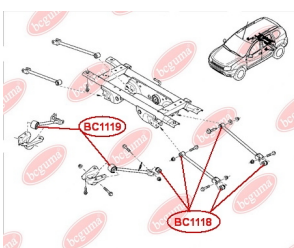

BC1118

CONTROL ARM-/TRAILING ARM BUSH

www.en.bcguma.ua/auto/BC1118

Part Number:	BC1118
GTIN-13:	4823101806199
Number of other manufacturers (OEMs):	8200839124; 8200839121; 8200839119
Weight, g:	91
Required amount:	10
Items in Package:	1
External diameter, mm:	34.0
Inner diameter, mm:	14.1
Thickness, mm:	40.0
Material:	Rubber / metal
That installation:	Back
Party settings:	Left / Right

APPLICABILITY:

DACIA

BC1119

CONTROL ARM-/TRAILING ARM BUSH

www.en.bcguma.ua/auto/BC1119

Part Number:	BC1119
GTIN-13:	4823101806212
Number of other manufacturers (OEMs):	8200841004; 551107894R
Weight, g:	291
Required amount:	2
Items in Package:	1
External diameter, mm:	52.3
Inner diameter, mm:	14.3
Thickness, mm:	56.0
Material:	Metal / Rubber
That installation:	Back
Party settings:	Left / Right

APPLICABILITY:

DACIA, RENAULT