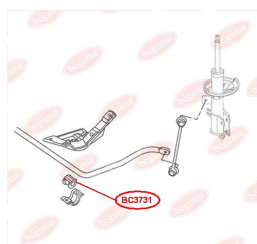

ANTI-ROLL BAR BUSHING KIT

www.en.bcguma.ua/auto/BC3731

Part Number:	BC3731
GTIN-13:	4823101806489
Number of other manufacturers (OEMs):	140057818001
Weight, g:	33
Required amount:	2
Items in Package:	1
External diameter, mm:	32.0
Inner diameter, mm:	25.0
Thickness, mm:	39.0
Material:	Rubber
That installation:	Front
Party settings:	Left / Right