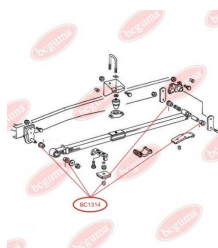

APPLICABILITY:

MERCEDES-BENZ