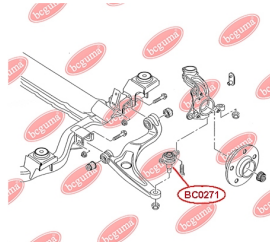

APPLICABILITY:

FIAT, PORSCHE, VW

BC0271