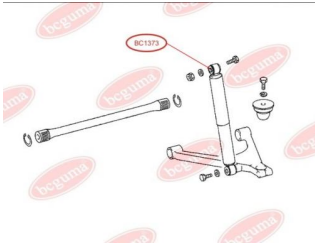

BC1373

SHOCK ABSORBER BUSH

www.en.bcguma.ua/auto/BC1373

Part Number:	BC1373
GTIN-13:	4823101803068
Number of other manufacturers (OEMs):	A6313201330; A6313201630
Weight, g:	30
Required amount:	2
Items in Package:	1
External diameter, mm:	34.0
Inner diameter, mm:	15.0
Thickness, mm:	38.0
Material:	Rubber
That installation:	Front
Party settings:	Left / Right

APPLICABILITY:

MERCEDES-BENZ

SHOCK ABSORBER BUSH

www.en.bcguma.ua/auto/BC1374

Part Number:	BC1374
GTIN-13:	4823101803075
Number of other manufacturers (OEMs):	A6313201330; A6313201630
Weight, g:	21
Required amount:	2
Items in Package:	1
External diameter, mm:	32.0
Inner diameter, mm:	15.0
Thickness, mm:	32.0
Material:	Rubber
That installation:	Front
Party settings:	Left / Right

APPLICABILITY:

MERCEDES-BENZ

BC1374