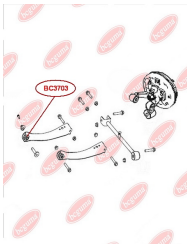

BC3703

CONTROL ARM-/TRAILING ARM BUSH

www.en.bcguma.ua/auto/BC3703

Part Number:	BC3703
GTIN-13:	4823101804812
Number of other manufacturers (OEMs):	2911040001
Weight, g:	92
Required amount:	2
Items in Package:	1
External diameter, mm:	33.0
Inner diameter, mm:	15.0
Thickness, mm:	40.0
Material:	Rubber / metal
That installation:	Front
Party settings:	Left / Right

APPLICABILITY:

GEELY

BC3704

CONTROL ARM-/TRAILING ARM BUSH

www.en.bcguma.ua/auto/BC3704

Part Number:	BC3704
GTIN-13:	4823101804829
Number of other manufacturers (OEMs):	2911020001
Weight, g:	58
Required amount:	6
Items in Package:	1
External diameter, mm:	31.0
Inner diameter, mm:	12.0
Thickness, mm:	40.0
Material:	Rubber / metal
That installation:	Front
Party settings:	Left / Right

APPLICABILITY:

GEELY