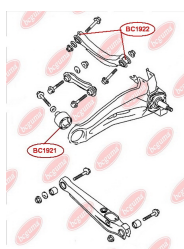

BC1922

CONTROL ARM-/TRAILING ARM BUSH

www.en.bcguma.ua/auto/BC1922

Part Number:	BC1922
GTIN-13:	4823101805192
Number of other manufacturers (OEMs):	MR491911; MN100086; MN100075; 4110A085; 4110A104; 4110A012; 5175EH; 05105271AA; 5105271AA
Weight, g:	150
Required amount:	4
Items in Package:	1
External diameter, mm:	36.5
Inner diameter, mm:	12.0
Thickness, mm:	50.0
Material:	Metal / Rubber
That installation:	Back
Party settings:	Left / Right

APPLICABILITY:

CITROËN, MITSUBISHI, PEUGEOT

SHOCK ABSORBER BUSH

www.en.bcguma.ua/auto/BC1923

Part Number:	BC1923
GTIN-13:	4823101805055
Number of other manufacturers (OEMs):	MR992320; MR992321; 4062A031
Weight, g:	136
Required amount:	2
Items in Package:	1
External diameter, mm:	35.3
Inner diameter, mm:	14.2
Thickness, mm:	50.0
Material:	Metal / Rubber
That installation:	Front
Party settings:	Left / Right

APPLICABILITY:

MITSUBISHI

BC1923