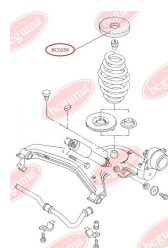

APPLICABILITY:

VW

BC0256