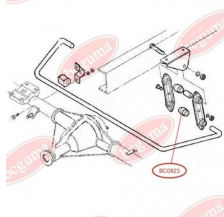

BC0823

STABILISER MOUNTING

www.en.bcguma.ua/auto/BC0823

Part Number:	BC0823
GTIN-13:	4823101801514
Number of other manufacturers (OEMs):	8581022
Weight, g:	33
Required amount:	-
Items in Package:	1
External diameter, mm:	38.0
Inner diameter, mm:	18.0
Thickness, mm:	40.0
Material:	Rubber
That installation:	Back
Party settings:	Left / Right