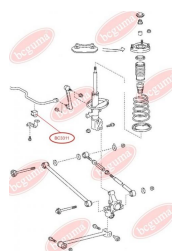

APPLICABILITY:

TOYOTA

BC3311