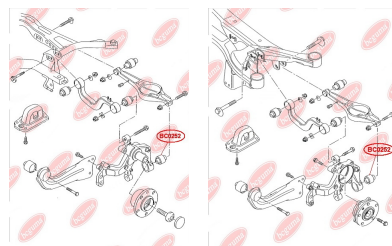

APPLICABILITY:

AUDI, SEAT, SKODA, VW

BC0252