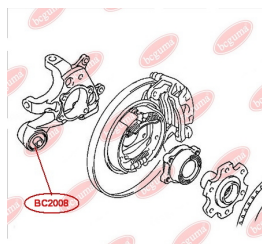

BC2007

CONTROL ARM-/TRAILING ARM BUSH

www.en.bcguma.ua/auto/BC2007

Part Number:	BC2007
GTIN-13:	4823101804140
Number of other manufacturers (OEMs):	MR374672
Weight, g:	320
Required amount:	2
Items in Package:	1
External diameter, mm:	42.3
Inner diameter, mm:	16.0
Thickness, mm:	62.0
Material:	Rubber / metal
That installation:	Back
Party settings:	Left / Right

APPLICABILITY:

MITSUBISHI

CONTROL ARM-/TRAILING ARM BUSH

www.en.bcguma.ua/auto/BC2008

Part Number:	BC2008
GTIN-13:	4823101806007
Number of other manufacturers (OEMs):	MR418065; MR418066
Weight, g:	419
Required amount:	2
Items in Package:	1
External diameter, mm:	56.5
Inner diameter, mm:	16.5
Thickness, mm:	74.5
Material:	Metal / Rubber
That installation:	Back
Party settings:	Left / Right

APPLICABILITY:

MITSUBISHI

BC2008