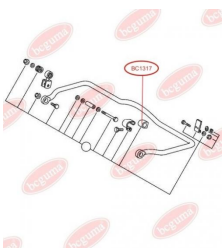

BC1317

STABILISER MOUNTING

www.en.bcguma.ua/auto/BC1317

Part Number:	BC1317
GTIN-13:	4823101802443
Number of other manufacturers (OEMs):	A6013260482
Weight, g:	29
Required amount:	2
Items in Package:	1
External diameter, mm:	34.0
Inner diameter, mm:	24.0
Thickness, mm:	39.0
Material:	Rubber
That installation:	Back
Party settings:	Left / Right

APPLICABILITY:

MERCEDES-BENZ, VW

RUBBER BUFFER, SUSPENSION, REINFORCED "BAD ROADS"

www.en.bcguma.ua/auto/BC1318

Part Number:	BC1318
GTIN-13:	4823101802450
Number of other manufacturers (OEMs):	A6673250084
Weight, g:	70
Required amount:	-
Items in Package:	1
External diameter, mm:	-
Inner diameter, mm:	-
Thickness, mm:	8.0
Material:	Rubber
That installation:	-
Party settings:	-

APPLICABILITY:

MAN, MERCEDES-BENZ, VOLVO

BC1318