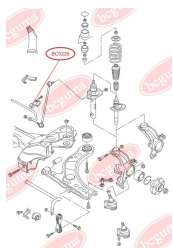

BC0228

STABILISER MOUNTING

www.en.bcguma.ua/auto/BC0228

Part Number:	BC0228
GTIN-13:	4823101800449
Number of other manufacturers (OEMs):	1J0411314P
Weight, g:	23
Required amount:	2
Items in Package:	1
External diameter, mm:	34.0
Inner diameter, mm:	20.0
Thickness, mm:	25.0
Material:	Rubber
That installation:	Front
Party settings:	Left / Right

APPLICABILITY:

AUDI, SEAT, SKODA, VW

STABILISER MOUNTING

www.en.bcguma.ua/auto/BC0229

Part Number:	BC0229
GTIN-13:	4823101800456
Number of other manufacturers (OEMs):	1J0411314T
Weight, g:	22
Required amount:	2
Items in Package:	1
External diameter, mm:	34.0
Inner diameter, mm:	21.0
Thickness, mm:	25.0
Material:	Rubber
That installation:	Front
Party settings:	Left / Right

APPLICABILITY:

AUDI, SEAT, SKODA, VW

BC0229