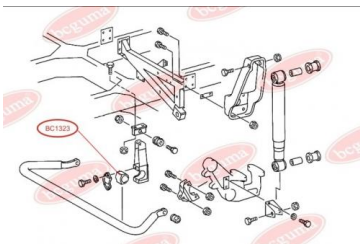

BC1323

ANTI-ROLL BAR BUSHING KIT

www.en.bcguma.ua/auto/BC1323

Part Number:	BC1323
GTIN-13:	4823101802504
Number of other manufacturers (OEMs):	A6733260381; A6733260781
Weight, g:	67
Required amount:	2
Items in Package:	1
External diameter, mm:	58.0
Inner diameter, mm:	45.0
Thickness, mm:	63.0
Material:	Rubber
That installation:	Back
Party settings:	Left / Right

APPLICABILITY:

MERCEDES-BENZ

BC1324

ANTI-ROLL BAR BUSHING KIT

www.en.bcguma.ua/auto/BC1324

Part Number:	BC1324
GTIN-13:	4823101802511
Number of other manufacturers (OEMs):	A6733260281; A6733260581
Weight, g:	93
Required amount:	2
Items in Package:	1
External diameter, mm:	58.0
Inner diameter, mm:	36.0
Thickness, mm:	63.0
Material:	Rubber
That installation:	Back
Party settings:	Left / Right

APPLICABILITY:

MERCEDES-BENZ