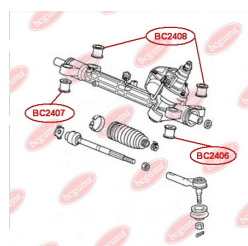

APPLICABILITY:

HONDA

BC2408