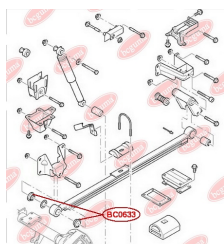

BC0633

BUSHING, LEAF SPRING, REINFORCED "BAD ROADS"

www.en.bcguma.ua/auto/BC0633

Part Number:	BC0633
GTIN-13:	4823101801293
Number of other manufacturers (OEMs):	1431019; 1453843; 1453844; 1453845; 6C165781AA; 6C165781BA; 6C165781CA
Weight, g:	244
Required amount:	4
Items in Package:	1
External diameter, mm:	60.0
Inner diameter, mm:	16.0
Thickness, mm:	36.0
Material:	Metal / Rubber
That installation:	Back
Party settings:	Left / Right

APPLICABILITY:

FORD

CONTROL ARM-/TRAILING ARM BUSH

www.en.bcguma.ua/auto/BC0634

Part Number:	BC0634
GTIN-13:	4823101805383
Number of other manufacturers (OEMs):	1254368; 1304124; 1061670; 98AG5K896AB; 3M515K896AC; C2Y62846X; 30666331; 30666821
Weight, g:	388
Required amount:	2
Items in Package:	1
External diameter, mm:	60.5
Inner diameter, mm:	14.2
Thickness, mm:	143.0
Material:	Metal / Rubber
That installation:	Back
Party settings:	Left / Right

APPLICABILITY:

FORD, MAZDA, VOLVO

BC0634