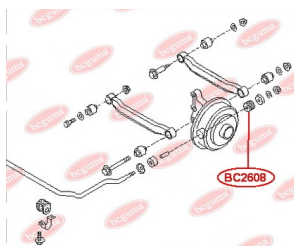

BC2608

ANTI-ROLL BAR BUSHING KIT

www.en.bcguma.ua/auto/BC2608

Part Number:	BC2608
GTIN-13:	4823101804287
Number of other manufacturers (OEMs):	5514850A00
Weight, g:	20
Required amount:	2
Items in Package:	1
External diameter, mm:	40.0
Inner diameter, mm:	18.0
Thickness, mm:	27.5
Material:	Rubber
That installation:	Back
Party settings:	Left / Right

APPLICABILITY:

NISSAN

BC2610

ANTI-ROLL BAR BUSHING KIT

www.en.bcguma.ua/auto/BC2610

Part Number:	BC2610
GTIN-13:	4823101804294
Number of other manufacturers (OEMs):	5461358A10
Weight, g:	29
Required amount:	2
Items in Package:	1
External diameter, mm:	35.0
Inner diameter, mm:	25.0
Thickness, mm:	28.0
Material:	Rubber
That installation:	Front
Party settings:	Left / Right

APPLICABILITY:

NISSAN