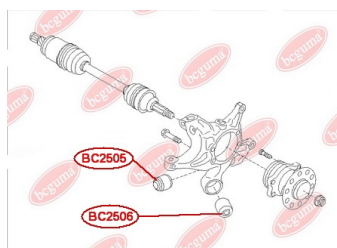

BC2505

CONTROL ARM-/TRAILING ARM BUSH

www.en.bcguma.ua/auto/BC2505

Part Number:	BC2505
GTIN-13:	4823101805703
Number of other manufacturers (OEMs):	20257XA000
Weight, g:	117
Required amount:	2
Items in Package:	1
External diameter, mm:	40.4
Inner diameter, mm:	12.2
Thickness, mm:	50.0
Material:	Metal / Rubber
That installation:	Back
Party settings:	Left / Right

APPLICABILITY:

SUBARU

CONTROL ARM-/TRAILING ARM BUSH

www.en.bcguma.ua/auto/BC2506

Part Number:	BC2506
GTIN-13:	4823101805826
Number of other manufacturers (OEMs):	20254XA00A
Weight, g:	164
Required amount:	4
Items in Package:	1
External diameter, mm:	40.5
Inner diameter, mm:	12.2
Thickness, mm:	48.0
Material:	Metal / Rubber
That installation:	Back
Party settings:	Left / Right

APPLICABILITY:

SUBARU

BC2506