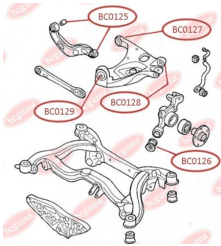

APPLICABILITY:

AUDI, SAAB, SEAT, SKODA, VW

BC0120

BC0123**CONTROL ARM-/TRAILING ARM BUSH**www.en.bcguma.ua/auto/BC0123

Part Number:	BC0123
GTIN-13:	4823101805772
Number of other manufacturers (OEMs):	8E0407181B; 8E0407181C; 8E0407181D
Weight, g:	182
Required amount:	2
Items in Package:	1
External diameter, mm:	40.5
Inner diameter, mm:	12.2
Thickness, mm:	37.0
Material:	Metal / Rubber
That installation:	Front
Party settings:	Left / Right

**APPLICABILITY:**

AUDI, SEAT, SKODA, VW

CONTROL ARM-/TRAILING ARM BUSHwww.en.bcguma.ua/auto/BC0125

Part Number:	BC0125
GTIN-13:	4823101805871
Number of other manufacturers (OEMs):	8E0501541S; 8E0501541Q; 8E0501541J
Weight, g:	191
Required amount:	4
Items in Package:	1
External diameter, mm:	36.4
Inner diameter, mm:	12.2
Thickness, mm:	46.5
Material:	Metal / Rubber
That installation:	Back
Party settings:	Left / Right

BC0125**APPLICABILITY:**

AUDI, SEAT

BC0126**CONTROL ARM-/TRAILING ARM BUSH**

www.en.bcguma.ua/auto/BC0126

Part Number:	BC0126
GTIN-13:	4823101806137
Number of other manufacturers (OEMs):	8E0505311T; 8E0505312T; 8E0505311S; 8E0505312S; 8E0505203C; 8E0505203D; 8E0505311AC; 8E0505312AC
Weight, g:	250
Required amount:	2
Items in Package:	1
External diameter, mm:	43.8
Inner diameter, mm:	12.2
Thickness, mm:	60.0
Material:	Rubber / metal
That installation:	Back
Party settings:	Left / Right

APPLICABILITY:

AUDI, SEAT

CONTROL ARM-/TRAILING ARM BUSH

www.en.bcguma.ua/auto/BC0127

Part Number:	BC0127
GTIN-13:	4823101806526
Number of other manufacturers (OEMs):	8E0505171J; 8E0505311T; 8E0505311S; 8E0505312S; 8E0505311AC; 8E0505312AC; 8E0505312T
Weight, g:	236
Required amount:	2
Items in Package:	1
External diameter, mm:	47.0
Inner diameter, mm:	12.0
Thickness, mm:	50.0
Material:	Rubber / metal
That installation:	Back
Party settings:	Left / Right