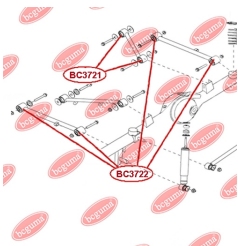

BC3721

CONTROL ARM-/TRAILING ARM BUSH

www.en.bcguma.ua/auto/BC3721

Part Number:	BC3721
GTIN-13:	4823101806588
Number of other manufacturers (OEMs):	2917220K00
Weight, g:	278
Required amount:	2
Items in Package:	1
External diameter, mm:	50.0
Inner diameter, mm:	14.0
Thickness, mm:	60.0
Material:	Rubber / metal
That installation:	Back
Party settings:	-

APPLICABILITY:

GREAT WALL

ANTI-ROLL BAR BUSHING KIT

www.en.bcguma.ua/auto/BC3724

Part Number:	BC3724
GTIN-13:	4823101806410
Number of other manufacturers (OEMs):	S212906015
Weight, g:	62
Required amount:	2
Items in Package:	1
External diameter, mm:	35.0
Inner diameter, mm:	18.0
Thickness, mm:	46.0
Material:	Rubber
That installation:	Front
Party settings:	Left / Right

APPLICABILITY:

CHERY

BC3724