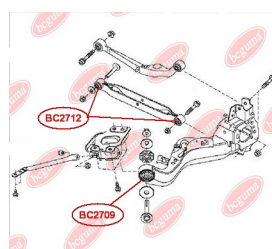

CONTROL ARM-/TRAILING ARM BUSH

www.en.bcguma.ua/auto/BC2712

Part Number:	BC2712
GTIN-13:	4823101805130
Number of other manufacturers (OEMs):	55110JD000; 55110JG000; 55111JD00A; 55111JG00A; 55110JE20A; 55111JE20A; 55110JD00A; 55045JY00C; 55110JG00B; 55111JG00B; 55110JE20B; 55111JE20B; 55110Y00A
Weight, g:	156
Required amount:	4
Items in Package:	1
External diameter, mm:	37.5
Inner diameter, mm:	14.0
Thickness, mm:	50.0
Material:	Metal / Rubber
That installation:	Back
Party settings:	Left / Right