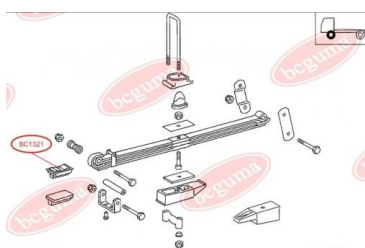

BC1321

BUFFER, SPRING EYE

www.en.bcguma.ua/auto/BC1321

Part Number:	BC1321
GTIN-13:	4823101802481
Number of other manufacturers (OEMs):	A6743250044; A6743250244
Weight, g:	105
Required amount:	4
Items in Package:	1
External diameter, mm:	-
Inner diameter, mm:	-
Thickness, mm:	-
Material:	Rubber / metal
That installation:	Front
Party settings:	Left / Right

APPLICABILITY:

MERCEDES-BENZ

ANTI-ROLL BAR BUSHING KIT

www.en.bcguma.ua/auto/BC1322

Part Number:	BC1322
GTIN-13:	4823101802498
Number of other manufacturers (OEMs):	A6733230385
Weight, g:	174
Required amount:	2
Items in Package:	1
External diameter, mm:	-
Inner diameter, mm:	28.0
Thickness, mm:	-
Material:	Rubber
That installation:	Front
Party settings:	Left / Right

APPLICABILITY:

MERCEDES-BENZ

BC1322