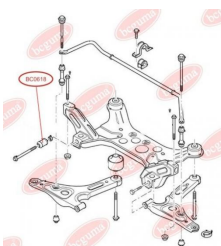

BC0618

CONTROL ARM-/TRAILING ARM BUSH

www.en.bcguma.ua/auto/BC0618

Part Number:	BC0618
GTIN-13:	4823101801149
Number of other manufacturers (OEMs):	YC153069AG; YC153069AF; 4131788; 4041450
Weight, g:	131
Required amount:	2
Items in Package:	1
External diameter, mm:	37.0
Inner diameter, mm:	14.0
Thickness, mm:	67.0
Material:	Rubber / metal
That installation:	Front
Party settings:	Left / Right