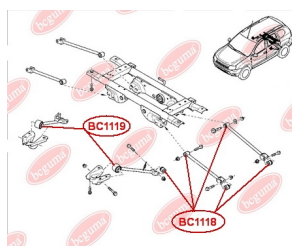

APPLICABILITY:

DACIA, RENAULT