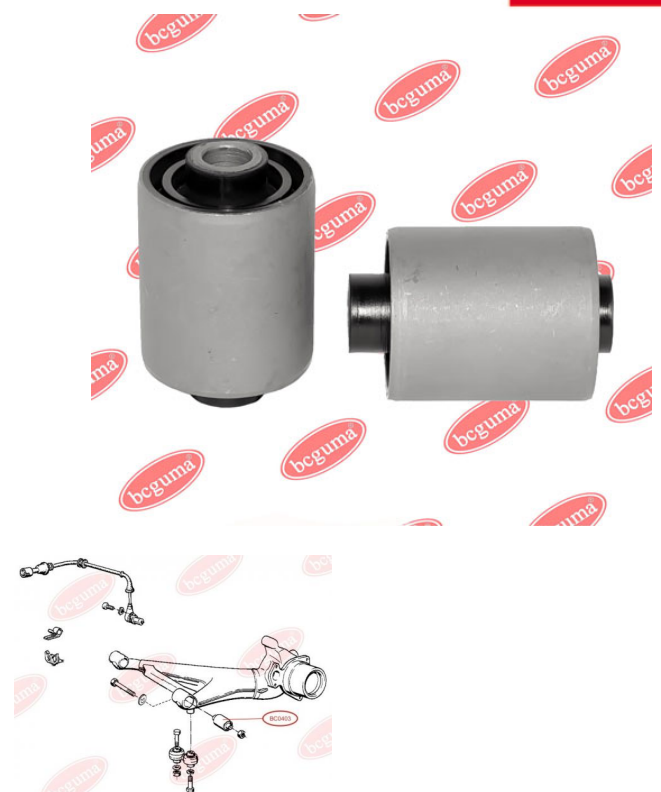

BC0402

CONTROL ARM-/TRAILING ARM BUSH, REINFORCED "BAD ROADS"

www.en.bcguma.ua/auto/BC0402

Part Number:	BC0402
GTIN-13:	4823101800821
Number of other manufacturers (OEMs):	31121130123; 31121130140; 31129058815; 31129058931; 31121127378
Weight, g:	160
Required amount:	2
Items in Package:	1
External diameter, mm:	60.0
Inner diameter, mm:	18.0
Thickness, mm:	33.0
Material:	Rubber / metal
That installation:	Back Front
Party settings:	Left / Right

APPLICABILITY:

ALPINA, BMW

CONTROL ARM-/TRAILING ARM BUSH

www.en.bcguma.ua/auto/BC0403

Part Number:	BC0403
GTIN-13:	4823101800838
Number of other manufacturers (OEMs):	33321123462; 33329061946; 33329058823; 33321125563; 33321137459
Weight, g:	270
Required amount:	2
Items in Package:	1
External diameter, mm:	44.5
Inner diameter, mm:	12.0
Thickness, mm:	67.0
Material:	Rubber / metal
That installation:	Back
Party settings:	Left / Right

APPLICABILITY:

BMW

BC0403