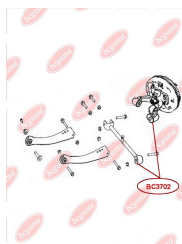

APPLICABILITY:

GEELY

BC3702