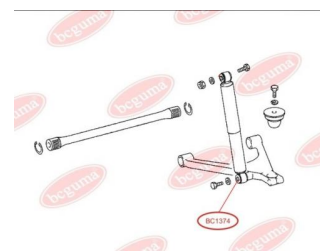

APPLICABILITY:

MERCEDES-BENZ

BC1374