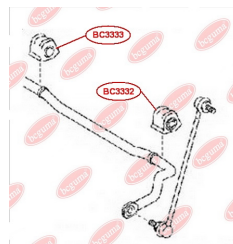

APPLICABILITY:

TOYOTA

BC3332