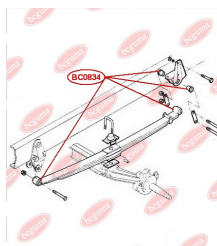

APPLICABILITY:

IVECO

BC0834