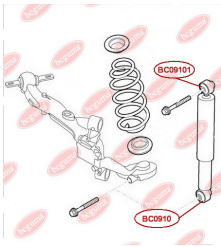

BC09101

SHOCK ABSORBER BUSH

www.en.bcguma.ua/auto/BC09101

Part Number:	BC09101
GTIN-13:	4823101805024
Number of other manufacturers (OEMs):	51810129; 51819223; 51858711; 51815192; 51879968; 51883458; 51906053
Weight, g:	142
Required amount:	2
Items in Package:	1
External diameter, mm:	41.6
Inner diameter, mm:	12.0
Thickness, mm:	48.0
Material:	Metal / Rubber
That installation:	Back
Party settings:	Left / Right

APPLICABILITY:

FIAT, OPEL

SHOCK ABSORBER BUSH

www.en.bcguma.ua/auto/BC0911

Part Number:	BC0911
GTIN-13:	4823101801699
Number of other manufacturers (OEMs):	46824682; 46825166; 51714754; 46749274
Weight, g:	69
Required amount:	2
Items in Package:	1
External diameter, mm:	42.0
Inner diameter, mm:	14.0
Thickness, mm:	32.0
Material:	Polyamide / rubber / metal
That installation:	Back
Party settings:	Left / Right

APPLICABILITY:

FIAT

BC0911