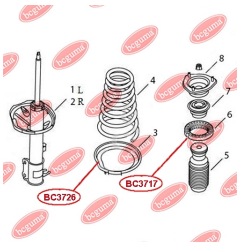

BC3717

RUBBER BUFFER, SUSPENSION

www.en.bcguma.ua/auto/BC3717

Part Number:	BC3717
GTIN-13:	4823101806397
Number of other manufacturers (OEMs):	1400625180
Weight, g:	108
Required amount:	2
Items in Package:	1
External diameter, mm:	115.0
Inner diameter, mm:	74.0
Thickness, mm:	26.0
Material:	Rubber
That installation:	Back
Party settings:	Left / Right