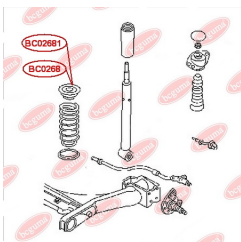

BC0268

RUBBER BUFFER, SUSPENSION

www.en.bcguma.ua/auto/BC0268

Part Number:	BC0268
GTIN-13:	4823101806175
Number of other manufacturers (OEMs):	1J0512149B
Weight, g:	90
Required amount:	2
Items in Package:	1
External diameter, mm:	75.0
Inner diameter, mm:	22.0
Thickness, mm:	37.0
Material:	Rubber / metal
That installation:	Back
Party settings:	Left / Right

APPLICABILITY:

AUDI, SEAT, SKODA, VW

RUBBER BUFFER, SUSPENSION, REINFORCED "BAD ROADS"

www.en.bcguma.ua/auto/BC02681

Part Number:	BC02681
GTIN-13:	4823101806182
Number of other manufacturers (OEMs):	1J0512149B
Weight, g:	129
Required amount:	2
Items in Package:	1
External diameter, mm:	76.0
Inner diameter, mm:	22.0
Thickness, mm:	47.0
Material:	Rubber / metal
That installation:	Back
Party settings:	Left / Right

APPLICABILITY:

AUDI, SEAT, SKODA, VW

BC02681