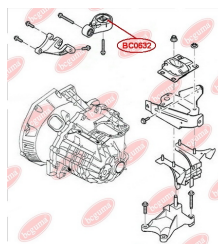

BC0631

BUSHING, LEAF SPRING

www.en.bcguma.ua/auto/BC0631

Part Number:	BC0631
GTIN-13:	4823101801279
Number of other manufacturers (OEMs):	4531471; YC155776AC
Weight, g:	165
Required amount:	2
Items in Package:	1
External diameter, mm:	37.0
Inner diameter, mm:	14.0
Thickness, mm:	80.0
Material:	Rubber / metal
That installation:	Back
Party settings:	Left / Right

APPLICABILITY:

FORD

ENGINE MOUNTING (MANUAL TRANSMISSION)

www.en.bcguma.ua/auto/BC0632

Part Number:	BC0632
GTIN-13:	4823101801286
Number of other manufacturers (OEMs):	1070177; 1102416; 5062530; 5208219; 98AB6P082MB; 9T166P082BB
Weight, g:	153
Required amount:	1
Items in Package:	1
External diameter, mm:	70.0
Inner diameter, mm:	10.0
Thickness, mm:	42.0
Material:	Polymer/Rubber/Metal
That installation:	Front axle
Party settings:	Behind

APPLICABILITY:

FORD

BC0632