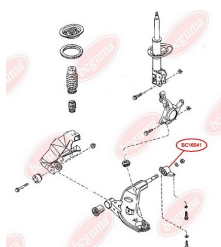

APPLICABILITY:

FORD USA, MAZDA

BC16041