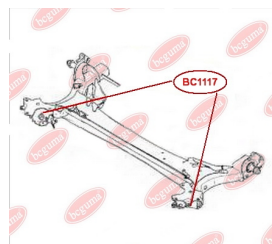

APPLICABILITY:

AUDI, RENAULT, SEAT

BC1117