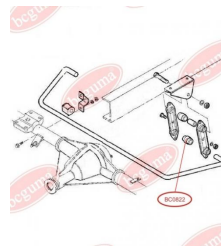

APPLICABILITY:

IVECO

BC0822