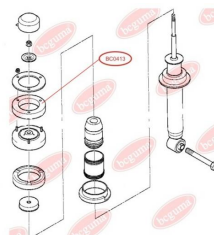

APPLICABILITY:

BMW

BC0413