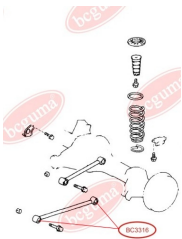

BC3316

CONTROL ARM-/TRAILING ARM BUSH

www.en.bcguma.ua/auto/BC3316

Part Number:	BC3316
GTIN-13:	4823101804959
Number of other manufacturers (OEMs):	4870260100; 4872060040
Weight, g:	348
Required amount:	2
Items in Package:	1
External diameter, mm:	55.5
Inner diameter, mm:	14.0
Thickness, mm:	60.0
Material:	Rubber / metal
That installation:	Back
Party settings:	Left / Right

APPLICABILITY:

LEXUS, TOYOTA

CONTROL ARM-/TRAILING ARM BUSH

www.en.bcguma.ua/auto/BC3317

Part Number:	BC3317
GTIN-13:	4823101804966
Number of other manufacturers (OEMs):	4870260090; 4871060070
Weight, g:	266
Required amount:	2
Items in Package:	1
External diameter, mm:	50.1
Inner diameter, mm:	14.0
Thickness, mm:	60.0
Material:	Rubber / metal
That installation:	Back
Party settings:	Left / Right

APPLICABILITY:

LEXUS, TOYOTA

BC3317