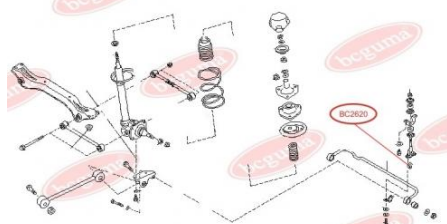

APPLICABILITY:

NISSAN

BC2621

HUB CARRIER BUSHING

www.en.bcguma.ua/auto/BC2621

Part Number:	BC2621
GTIN-13:	4823101805345
Number of other manufacturers (OEMs):	5504531U00; 550450M000; 550452J000
Weight, g:	295
Required amount:	2
Items in Package:	1
External diameter, mm:	60.2
Inner diameter, mm:	12.2
Thickness, mm:	60.0
Material:	Metal / Rubber
That installation:	Back
Party settings:	Left / Right