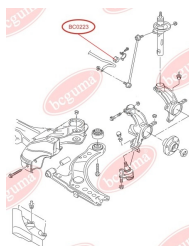

APPLICABILITY:

AUDI, SEAT, SKODA, VW

BC0223