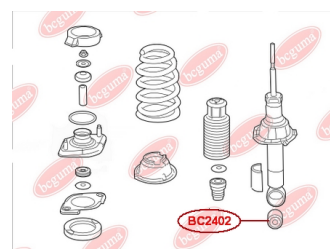

BC2401

CONTROL ARM-/TRAILING ARM BUSH

www.en.bcguma.ua/auto/BC2401

Part Number:	BC2401
GTIN-13:	4823101804195
Number of other manufacturers (OEMs):	51360SEAE01; 51391SDAA03; 51391SEA004; 51350SEAE01
Weight, g:	388
Required amount:	2
Items in Package:	1
External diameter, mm:	74.0
Inner diameter, mm:	14.0
Thickness, mm:	60.0
Material:	Rubber / metal
That installation:	Front
Party settings:	Left / Right

APPLICABILITY:

HONDA

SHOCK ABSORBER BUSH

www.en.bcguma.ua/auto/BC2402

Part Number:	BC2402
GTIN-13:	4823101805079
Number of other manufacturers (OEMs):	52622S7A014
Weight, g:	187
Required amount:	2
Items in Package:	1
External diameter, mm:	40.2
Inner diameter, mm:	14.0
Thickness, mm:	45.0
Material:	Metal / Rubber
That installation:	Back
Party settings:	Left / Right

APPLICABILITY:

HONDA, HONDA (GAC)

BC2402