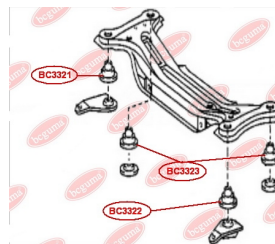

APPLICABILITY:

LEXUS, TOYOTA

BC3323