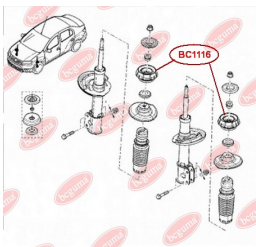

BC1116

TOP STRUT MOUNTING

www.en.bcguma.ua/auto/BC1116

Part Number:	BC1116
GTIN-13:	4823101805390
Number of other manufacturers (OEMs):	8200275528; 8200307941; 6001547499; 6001548403
Weight, g:	378
Required amount:	2
Items in Package:	1
External diameter, mm:	104.0
Inner diameter, mm:	27.0
Thickness, mm:	45.0
Material:	Metal / Rubber
That installation:	Front
Party settings:	Left / Right

APPLICABILITY:

DACIA, RENAULT

HUB CARRIER BUSHING

www.en.bcguma.ua/auto/BC1117

Part Number:	BC1117
GTIN-13:	4823101805048
Number of other manufacturers (OEMs):	8200038243, 7701479190
Weight, g:	282
Required amount:	2
Items in Package:	1
External diameter, mm:	70.0
Inner diameter, mm:	12.2
Thickness, mm:	90.0
Material:	Polyamide / rubber
That installation:	Back
Party settings:	Left / Right

APPLICABILITY:

AUDI, RENAULT, SEAT

BC1117