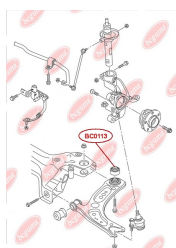

BC0113

CONTROL ARM-/TRAILING ARM BUSH, REINFORCED "BAD ROADS"

www.en.bcguma.ua/auto/BC0113

Part Number:	BC0113
GTIN-13:	4823101800142
Number of other manufacturers (OEMs):	1J0407181; 1J0407181A
Weight, g:	201
Required amount:	2
Items in Package:	1
External diameter, mm:	60.0
Inner diameter, mm:	13.0
Thickness, mm:	41.0
Material:	Rubber / metal
That installation:	Front
Party settings:	Left / Right

APPLICABILITY:

AUDI, SEAT, SKODA, VW

CONTROL ARM-/TRAILING ARM BUSH

www.en.bcguma.ua/auto/BC0114

Part Number:	BC0114
GTIN-13:	4823101800159
Number of other manufacturers (OEMs):	8E0505172A
Weight, g:	147
Required amount:	12
Items in Package:	1
External diameter, mm:	36.0
Inner diameter, mm:	12.0
Thickness, mm:	30.0
Material:	Rubber / metal
That installation:	Back
Party settings:	Left / Right

APPLICABILITY:

AUDI, VW

BC0114