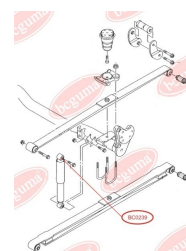

APPLICABILITY:

VW

**BC0239**

BC0240

MOUNTING, MANUAL TRANSMISSION

www.en.bcguma.ua/auto/BC0240

Part Number:	BC0240
GTIN-13:	4823101800562
Number of other manufacturers (OEMs):	701399207B
Weight, g:	306
Required amount:	1
Items in Package:	1
External diameter, mm:	64.0
Inner diameter, mm:	16.0
Thickness, mm:	90.0
Material:	Polyamide / rubber / metal
That installation:	Back Front
Party settings:	-