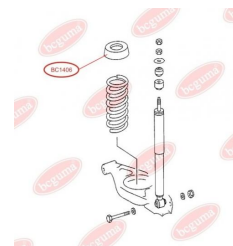

BC1406

RUBBER BUFFER, SUSPENSION

www.en.bcguma.ua/auto/BC1406

Part Number:	BC1406
GTIN-13:	4823101803204
Number of other manufacturers (OEMs):	A2013251044
Weight, g:	112
Required amount:	2
Items in Package:	1
External diameter, mm:	102.0
Inner diameter, mm:	62.0
Thickness, mm:	108.0
Material:	Rubber
That installation:	Back
Party settings:	Left / Right