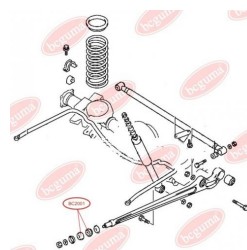

APPLICABILITY:

MITSUBISHI

BC2001