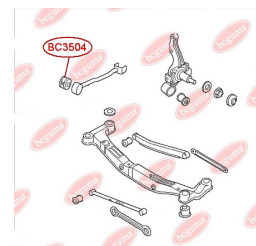

APPLICABILITY:

HYUNDAI, KIA

BC3504