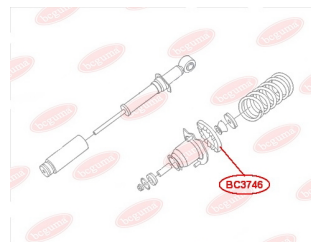

APPLICABILITY:

LIFAN

BC3746