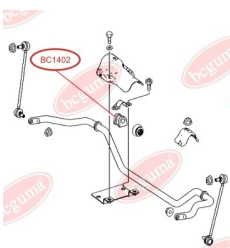

BC1402

STABILISER MOUNTING

www.en.bcguma.ua/auto/BC1402

Part Number:	BC1402
GTIN-13:	4823101803167
Number of other manufacturers (OEMs):	A6393232085
Weight, g:	81
Required amount:	2
Items in Package:	1
External diameter, mm:	43.0
Inner diameter, mm:	26.0
Thickness, mm:	54.0
Material:	Rubber
That installation:	Front
Party settings:	Left / Right

APPLICABILITY:

MERCEDES-BENZ

STABILISER MOUNTING WITH ANTHÉR (BC1398 - 1PC., BC1403 - 2PC.)

www.en.bcguma.ua/auto/BC14021

Part Number:	BC14021
GTIN-13:	4823101803174
Number of other manufacturers (OEMs):	A6393230292; A6393232085
Weight, g:	93
Required amount:	2
Items in Package:	1
External diameter, mm:	43.0
Inner diameter, mm:	26.0
Thickness, mm:	-
Material:	Rubber
That installation:	Front
Party settings:	Left / Right

APPLICABILITY:

MERCEDES-BENZ

BC14021