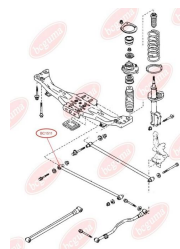

APPLICABILITY:

MAZDA