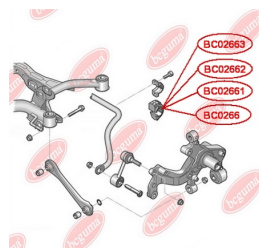

APPLICABILITY:

AUDI, HONDA, SEAT, SKODA, VW

BC0266