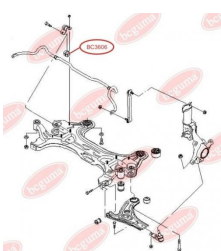

BC3606

STABILISER MOUNTING, REINFORCED "BAD ROADS"

www.en.bcguma.ua/auto/BC3606

Part Number:	BC3606
GTIN-13:	4823101804744
Number of other manufacturers (OEMs):	96653351
Weight, g:	34
Required amount:	2
Items in Package:	1
External diameter, mm:	29.0
Inner diameter, mm:	15.5
Thickness, mm:	40.0
Material:	Rubber
That installation:	Front
Party settings:	Left / Right

APPLICABILITY:

CHEVROLET, DAEWOO

BC3607

STABILISER MOUNTING, REINFORCED "BAD ROADS"

www.en.bcguma.ua/auto/BC3607

Part Number:	BC3607
GTIN-13:	4823101804737
Number of other manufacturers (OEMs):	96839848; 96434540; 96474040; 96474041; 96434541
Weight, g:	66
Required amount:	2
Items in Package:	1
External diameter, mm:	35.5
Inner diameter, mm:	16.0
Thickness, mm:	50.0
Material:	Rubber
That installation:	Front
Party settings:	Left / Right

APPLICABILITY:

CHEVROLET, DAEWOO