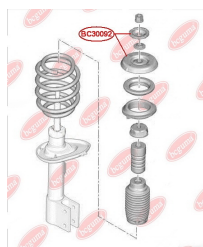

SUPPORT OF SHOCK ABSORBER, THRUST WASHER SHOCK ABSORBER STRUTS WITH ANOTHER (BC3009 - 1PC., BC30091 - 1PC.)

www.en.bcguma.ua/auto/BC30092

Part Number:	BC30092
GTIN-13:	4823101804539
Number of other manufacturers (OEMs):	503375; 503846; 503885; 5038F7; 5038G0
Weight, g:	427
Required amount:	2
Items in Package:	1
External diameter, mm:	-
Inner diameter, mm:	14.0
Thickness, mm:	-
Material:	Metal / Rubber
That installation:	Front
Party settings:	Left / Right

BC30092