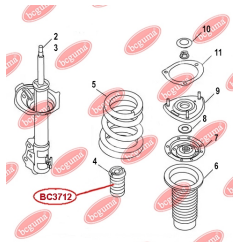

APPLICABILITY:

GEELY

BC3712