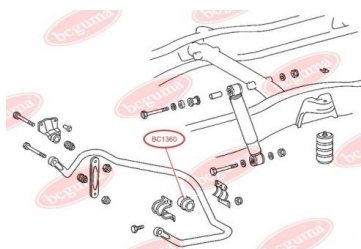

APPLICABILITY:

MERCEDES-BENZ

BC1360