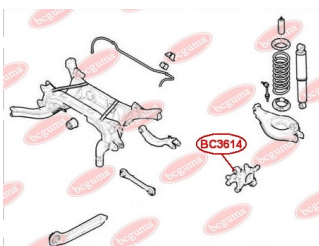

BC3614

CONTROL ARM-/TRAILING ARM BUSH

www.en.bcguma.ua/auto/BC3614

Part Number:	BC3614
GTIN-13:	4823101805581
Number of other manufacturers (OEMs):	96626433; 96626434; 4804655
Weight, g:	213
Required amount:	2
Items in Package:	1
External diameter, mm:	37.0
Inner diameter, mm:	14.3
Thickness, mm:	55.0
Material:	Metal / Rubber
That installation:	Back
Party settings:	Left / Right

APPLICABILITY:

CHEVROLET, OPEL

ANTI-ROLL BAR BUSHING KIT

www.en.bcguma.ua/auto/BC3700

Part Number:	BC3700
GTIN-13:	4823101804782
Number of other manufacturers (OEMs):	4471209000; 4471209010
Weight, g:	85
Required amount:	2
Items in Package:	1
External diameter, mm:	42.0
Inner diameter, mm:	31.0
Thickness, mm:	60.0
Material:	Rubber
That installation:	Front
Party settings:	Left / Right

APPLICABILITY:

SSANGYONG

BC3700