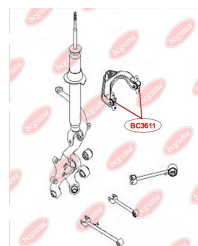

APPLICABILITY:

CHEVROLET, DAEWOO

BC3611