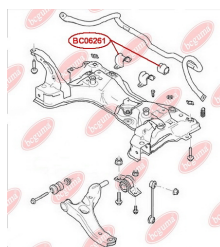

APPLICABILITY:

FORD

BC06261

BC0627**CONTROL ARM-/TRAILING ARM BUSH**www.en.bcguma.ua/auto/BC0627

Part Number:	BC0627
GTIN-13:	4823101801255
Number of other manufacturers (OEMs):	2T143063AA; 4366976
Weight, g:	270
Required amount:	2
Items in Package:	1
External diameter, mm:	40.0
Inner diameter, mm:	14.0
Thickness, mm:	65.0
Material:	Rubber / metal
That installation:	Front
Party settings:	Left / Right