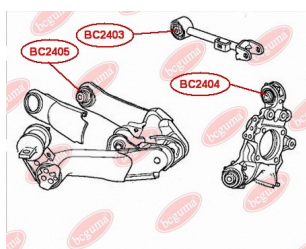

BC2405

CONTROL ARM-/TRAILING ARM BUSH

www.en.bcguma.ua/auto/BC2405

Part Number:	BC2405
GTIN-13:	4823101805109
Number of other manufacturers (OEMs):	52370SWAA01; 52371SWAA01; 52370SJH010; 52371SWAA10
Weight, g:	238
Required amount:	2
Items in Package:	1
External diameter, mm:	43.3
Inner diameter, mm:	12.0
Thickness, mm:	50.0
Material:	Metal / Rubber
That installation:	Back
Party settings:	Left / Right

APPLICABILITY:

HONDA

MOUNTING BUSHING STEERING GEAR

www.en.bcguma.ua/auto/BC2406

Part Number:	BC2406
GTIN-13:	4823101805116
Number of other manufacturers (OEMs):	53684SWCG01
Weight, g:	77
Required amount:	1
Items in Package:	1
External diameter, mm:	31.0
Inner diameter, mm:	10.0
Thickness, mm:	29.0
Material:	Rubber / metal
That installation:	Front
Party settings:	Left

APPLICABILITY:

HONDA

BC2406