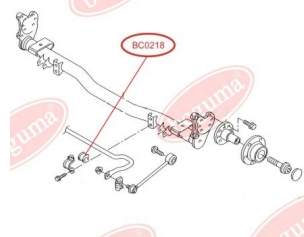

ANTI-ROLL BAR BUSHING KIT

www.en.bcguma.ua/auto/BC0218

Part Number:	BC0218
GTIN-13:	4823101800340
Number of other manufacturers (OEMs):	2K0511413A; 2K0511413C; 2K0511413D
Weight, g:	54
Required amount:	2
Items in Package:	1
External diameter, mm:	-
Inner diameter, mm:	19.0
Thickness, mm:	-
Material:	Rubber
That installation:	Back
Party settings:	Rear Axle Left / Right