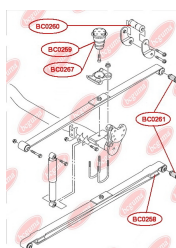

BC0259

RUBBER BUFFER, SUSPENSION

www.en.bcguma.ua/auto/BC0259

Part Number:	BC0259
GTIN-13:	4823101800685
Number of other manufacturers (OEMs):	2K0511153D
Weight, g:	508
Required amount:	2
Items in Package:	1
External diameter, mm:	-
Inner diameter, mm:	-
Thickness, mm:	106.0
Material:	Rubber / metal
That installation:	Back
Party settings:	-

APPLICABILITY:

VW

BUSHING, LEAF SPRING

www.en.bcguma.ua/auto/BC0260

Part Number:	BC0260
GTIN-13:	4823101800692
Number of other manufacturers (OEMs):	2K0511171B
Weight, g:	273
Required amount:	2
Items in Package:	1
External diameter, mm:	42.5
Inner diameter, mm:	12.0
Thickness, mm:	107.0
Material:	Rubber / metal
That installation:	Back
Party settings:	Left / Right

APPLICABILITY:

VW

BC0260