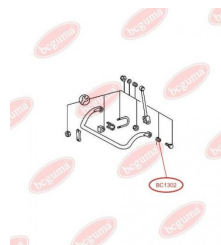

BC1301

BUSH, SPRING SHACKLE

www.en.bcguma.ua/auto/BC1301

Part Number:	BC1301
GTIN-13:	4823101802283
Number of other manufacturers (OEMs):	A0003210150; A0003210350; A0003210050
Weight, g:	148
Required amount:	4
Items in Package:	1
External diameter, mm:	38.0
Inner diameter, mm:	12.0
Thickness, mm:	70.0
Material:	Rubber / metal
That installation:	Front
Party settings:	-

APPLICABILITY:

MERCEDES-BENZ

ANTI-ROLL BAR BUSHING KIT

www.en.bcguma.ua/auto/BC1302

Part Number:	BC1302
GTIN-13:	4823101802290
Number of other manufacturers (OEMs):	5103955AA; 05103955AA; A6013210350; 2D0511413
Weight, g:	39
Required amount:	2
Items in Package:	1
External diameter, mm:	26.3
Inner diameter, mm:	12.1
Thickness, mm:	25.7
Material:	Rubber / metal
That installation:	Back
Party settings:	Left / Right

APPLICABILITY:

AUDI, DAF, MERCEDES-BENZ, VW

BC1302