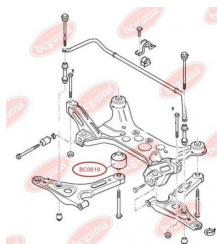

APPLICABILITY:

FORD, FORD USA

BC0619