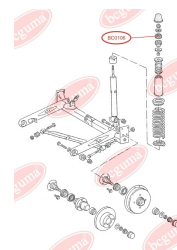

APPLICABILITY:

AUDI, SEAT, SKODA, VW

BC0104

BC0105**BEARING RING, LOWER BUSHING**www.en.bcguma.ua/auto/BC0105

Part Number:	BC0105
GTIN-13:	4823101800067
Number of other manufacturers (OEMs):	811512333A
Weight, g:	42
Required amount:	2
Items in Package:	1
External diameter, mm:	48.0
Inner diameter, mm:	10.0
Thickness, mm:	32.0
Material:	Rubber
That installation:	Back
Party settings:	Left / Right

**APPLICABILITY:**

AUDI

BEARING RING, UPPER BUSHINGwww.en.bcguma.ua/auto/BC0106

Part Number:	BC0106
GTIN-13:	4823101800074
Number of other manufacturers (OEMs):	811512335A
Weight, g:	33
Required amount:	2
Items in Package:	1
External diameter, mm:	48.0
Inner diameter, mm:	10.0
Thickness, mm:	21.0
Material:	Rubber
That installation:	Back
Party settings:	Left / Right

**APPLICABILITY:**

AUDI

BC0106

BC0107**ANTHER OF BALL JOINT**www.en.bcguma.ua/auto/BC0107

Part Number:	BC0107
GTIN-13:	4823101800081
Number of other manufacturers (OEMs):	4D0407509G; 4D0407509J
Weight, g:	5
Required amount:	2
Items in Package:	1
External diameter, mm:	28.0
Inner diameter, mm:	14.0
Thickness, mm:	22.0
Material:	Rubber MBS
That installation:	Front
Party settings:	Left / Right