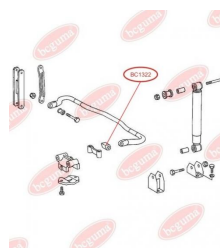

BC1321

BUFFER, SPRING EYE

www.en.bcguma.ua/auto/BC1321

Part Number:	BC1321
GTIN-13:	4823101802481
Number of other manufacturers (OEMs):	A6743250044; A6743250244
Weight, g:	105
Required amount:	4
Items in Package:	1
External diameter, mm:	-
Inner diameter, mm:	-
Thickness, mm:	-
Material:	Rubber / metal
That installation:	Front
Party settings:	Left / Right

APPLICABILITY:

MERCEDES-BENZ

ANTI-ROLL BAR BUSHING KIT

www.en.bcguma.ua/auto/BC1322

Part Number:	BC1322
GTIN-13:	4823101802498
Number of other manufacturers (OEMs):	A6733230385
Weight, g:	174
Required amount:	2
Items in Package:	1
External diameter, mm:	-
Inner diameter, mm:	28.0
Thickness, mm:	-
Material:	Rubber
That installation:	Front
Party settings:	Left / Right

APPLICABILITY:

MERCEDES-BENZ

BC1322