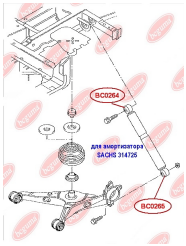

BC0265

SHOCK ABSORBER BUSH, LOWER

www.en.bcguma.ua/auto/BC0265

Part Number:	BC0265
GTIN-13:	4823101800746
Number of other manufacturers (OEMs):	7H0513029F
Weight, g:	121
Required amount:	2
Items in Package:	1
External diameter, mm:	42.2
Inner diameter, mm:	14.0
Thickness, mm:	40.0
Material:	Metal / Rubber
That installation:	Back
Party settings:	Left / Right

APPLICABILITY:

VW

ANTI-ROLL BAR BUSHING KIT

www.en.bcguma.ua/auto/BC0266

Part Number:	BC0266
GTIN-13:	4823101805994
Number of other manufacturers (OEMs):	1K0511327AP; 1K0511327AE
Weight, g:	62
Required amount:	2
Items in Package:	1
External diameter, mm:	45.5
Inner diameter, mm:	15.0
Thickness, mm:	40.0
Material:	Rubber / metal
That installation:	Back
Party settings:	Left / Right

APPLICABILITY:

AUDI, HONDA, SEAT, SKODA, VW

BC0266