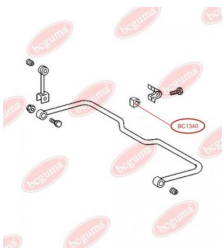

BC1340

ANTI-ROLL BAR BUSHING KIT

www.en.bcguma.ua/auto/BC1340

Part Number:	BC1340
GTIN-13:	4823101802702
Number of other manufacturers (OEMs):	A9043261081; 05118801AA
Weight, g:	66
Required amount:	2
Items in Package:	1
External diameter, mm:	46.3
Inner diameter, mm:	33.0
Thickness, mm:	53.2
Material:	Rubber
That installation:	Back
Party settings:	Left / Right

APPLICABILITY:

MERCEDES-BENZ

SHOCK ABSORBER BUSH

www.en.bcguma.ua/auto/BC1341

Part Number:	BC1341
GTIN-13:	4823101802719
Number of other manufacturers (OEMs):	A0003232444; A0003232885
Weight, g:	45
Required amount:	2
Items in Package:	1
External diameter, mm:	40.0
Inner diameter, mm:	20.0
Thickness, mm:	39.0
Material:	Rubber
That installation:	Front
Party settings:	Top

APPLICABILITY:

IVECO, MAN, MERCEDES-BENZ

BC1341