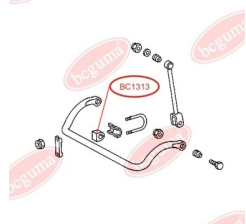

STABILISER MOUNTING

www.en.bcguma.ua/auto/BC1313

Part Number:	BC1313
GTIN-13:	4823101802405
Number of other manufacturers (OEMs):	A6023260882
Weight, g:	91
Required amount:	2
Items in Package:	1
External diameter, mm:	48.0
Inner diameter, mm:	28.0
Thickness, mm:	48.5
Material:	Rubber
That installation:	Front
Party settings:	Left / Right

APPLICABILITY:

MERCEDES-BENZ