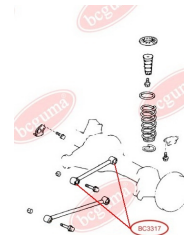

APPLICABILITY:

LEXUS, TOYOTA

BC3317