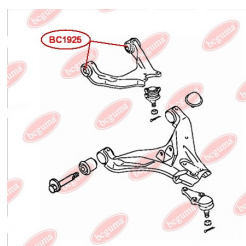

BC1924

CONTROL ARM-/TRAILING ARM BUSH

www.en.bcguma.ua/auto/BC1924

Part Number:	BC1924
GTIN-13:	4823101805062
Number of other manufacturers (OEMs):	MR491345; MR491347; MN101087; 30818096; 56210CG025
Weight, g:	128
Required amount:	4
Items in Package:	1
External diameter, mm:	36.2
Inner diameter, mm:	12.0
Thickness, mm:	44.5
Material:	Metal / Rubber
That installation:	Back
Party settings:	Left / Right

APPLICABILITY:

MITSUBISHI, PROTON, VOLVO

CONTROL ARM-/TRAILING ARM BUSH

www.en.bcguma.ua/auto/BC1925

Part Number:	BC1925
GTIN-13:	4823101805369
Number of other manufacturers (OEMs):	4010A013; 4010A014; 4010A103; 4010A104
Weight, g:	204
Required amount:	4
Items in Package:	1
External diameter, mm:	47.0
Inner diameter, mm:	14.2
Thickness, mm:	52.0
Material:	Metal / Rubber
That installation:	Front
Party settings:	Left / Right

APPLICABILITY:

MITSUBISHI, NISSAN

BC1925