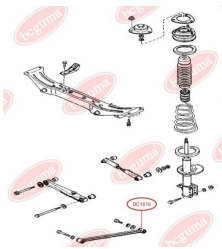

BC1616

TRACK CONTROL ARM BUSH

www.en.bcguma.ua/auto/BC1616

Part Number:	BC1616
GTIN-13:	4823101803686
Number of other manufacturers (OEMs):	G11628300B; GE6028200
Weight, g:	107
Required amount:	2
Items in Package:	1
External diameter, mm:	41.5
Inner diameter, mm:	16.0
Thickness, mm:	50.0
Material:	Rubber / metal
That installation:	Back
Party settings:	Left / Right

APPLICABILITY:

MAZDA

TRACK CONTROL ARM BUSH

www.en.bcguma.ua/auto/BC1617

Part Number:	BC1617
GTIN-13:	4823101803693
Number of other manufacturers (OEMs):	B45528200A; B45528200B
Weight, g:	87
Required amount:	2
Items in Package:	1
External diameter, mm:	41.5
Inner diameter, mm:	20.0
Thickness, mm:	50.0
Material:	Rubber / metal
That installation:	Back
Party settings:	Left / Right

APPLICABILITY:

MAZDA

BC1617