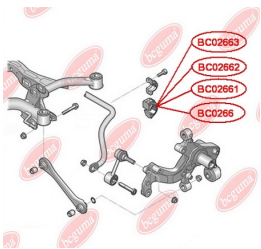

BC02661

ANTI-ROLL BAR BUSHING KIT

www.en.bcguma.ua/auto/BC02661

Part Number:	BC02661
GTIN-13:	4823101806144
Number of other manufacturers (OEMs):	1K0511327AQ
Weight, g:	66
Required amount:	2
Items in Package:	1
External diameter, mm:	46.0
Inner diameter, mm:	17.0
Thickness, mm:	40.0
Material:	Rubber / metal
That installation:	Back
Party settings:	Left / Right

APPLICABILITY:

AUDI, HONDA, SEAT, SKODA, VW

ANTI-ROLL BAR BUSHING KIT

www.en.bcguma.ua/auto/BC02662

Part Number:	BC02662
GTIN-13:	4823101806151
Number of other manufacturers (OEMs):	1K0511327AR
Weight, g:	64
Required amount:	2
Items in Package:	1
External diameter, mm:	46.0
Inner diameter, mm:	18.3
Thickness, mm:	40.0
Material:	Rubber / metal
That installation:	Back
Party settings:	Left / Right

APPLICABILITY:

AUDI, HONDA, SEAT, SKODA, VW

BC02662