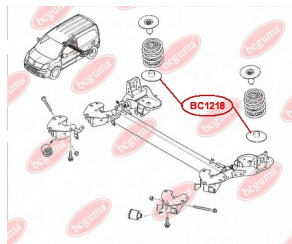

APPLICABILITY:

OPEL, RENAULT

BC1218