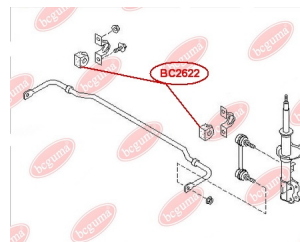

APPLICABILITY:

NISSAN

BC2622