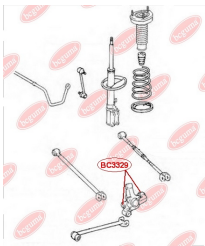

BC3329

CONTROL ARM-/TRAILING ARM BUSH

www.en.bcguma.ua/auto/BC3329

Part Number:	BC3329
GTIN-13:	4823101805550
Number of other manufacturers (OEMs):	4230548010
Weight, g:	126
Required amount:	4
Items in Package:	1
External diameter, mm:	36.5
Inner diameter, mm:	14.0
Thickness, mm:	42.0
Material:	Rubber / metal
That installation:	Back
Party settings:	Left / Right

APPLICABILITY:

LEXUS, TOYOTA

BC3330

ANTI-ROLL BAR BUSHING KIT

www.en.bcguma.ua/auto/BC3330

Part Number:	BC3330
GTIN-13:	4823101805857
Number of other manufacturers (OEMs):	4881533100
Weight, g:	42
Required amount:	2
Items in Package:	1
External diameter, mm:	35.0
Inner diameter, mm:	23.0
Thickness, mm:	41.0
Material:	Rubber
That installation:	Front
Party settings:	Left / Right

APPLICABILITY:

LEXUS, TOYOTA