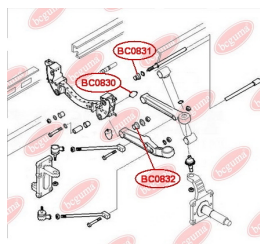

APPLICABILITY:

IVECO