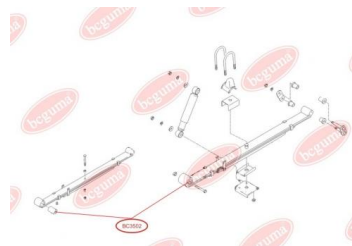

APPLICABILITY:

HYUNDAI, KIA

BC3502