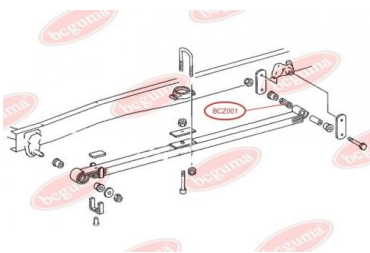

**BC9001**

BCZ001

LEAF SPRING EYE SHACKLE SPACER

www.en.bcguma.ua/auto/BCZ001

Part Number:	BCZ001
GTIN-13:	4823101804881
Number of other manufacturers (OEMs):	A6673250053
Weight, g:	8
Required amount:	2
Items in Package:	1
External diameter, mm:	21.0
Inner diameter, mm:	12.0
Thickness, mm:	81.0
Material:	Polymeric material
That installation:	Back
Party settings:	Left / Right