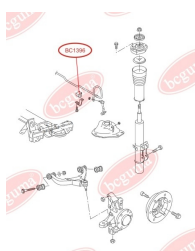

BC1396

ANTI-ROLL BAR BUSHING KIT

www.en.bcguma.ua/auto/BC1396

Part Number:	BC1396
GTIN-13:	4823101803105
Number of other manufacturers (OEMs):	A9063231685; A9063233685; A9063233785; 2E0407473E; 2E0411041F
Weight, g:	84
Required amount:	2
Items in Package:	1
External diameter, mm:	-
Inner diameter, mm:	23.0
Thickness, mm:	45.0
Material:	Rubber
That installation:	Front
Party settings:	Left / Right

APPLICABILITY:

MERCEDES-BENZ, VW