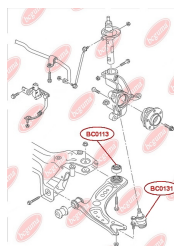

APPLICABILITY:

FORD, GEO, GLAS, HYUNDAI, MITSUBISHI, RENAULT, SEAT, SUBARU, VAUXHALL, VW

BC0131