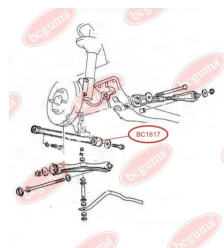

APPLICABILITY:

MAZDA

BC1617