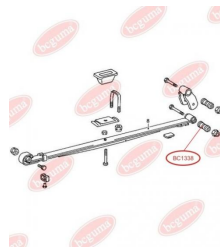

APPLICABILITY:

MERCEDES-BENZ

BC1338