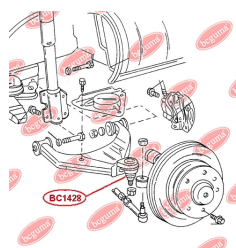

APPLICABILITY:

CHRYSLER, MERCEDES-BENZ, VAUXHALL, VW

BC1428