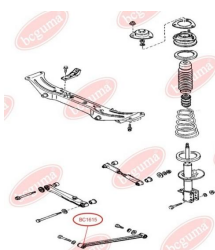

APPLICABILITY:

MAZDA

BC1615