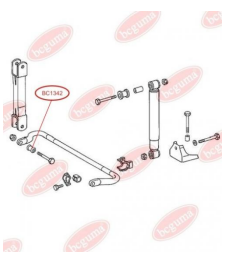

BC1342

ANTI-ROLL BAR BUSHING KIT

www.en.bcguma.ua/auto/BC1342

Part Number:	BC1342
GTIN-13:	4823101802726
Number of other manufacturers (OEMs):	A3183200073
Weight, g:	100
Required amount:	4
Items in Package:	1
External diameter, mm:	40.0
Inner diameter, mm:	17.0
Thickness, mm:	34.0
Material:	Rubber / metal
That installation:	Back Front
Party settings:	Left / Right

APPLICABILITY:

MERCEDES-BENZ

BC1343

ANTI-ROLL BAR BUSHING KIT

www.en.bcguma.ua/auto/BC1343

Part Number:	BC1343
GTIN-13:	4823101802733
Number of other manufacturers (OEMs):	A9013230185
Weight, g:	28
Required amount:	2
Items in Package:	1
External diameter, mm:	-
Inner diameter, mm:	21.0
Thickness, mm:	30.0
Material:	Rubber
That installation:	Front
Party settings:	Left / Right

APPLICABILITY:

MERCEDES-BENZ