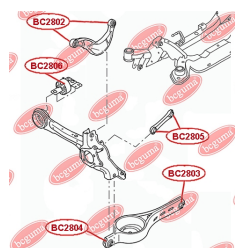

BC2802

CONTROL ARM-/TRAILING ARM BUSH

www.en.bcguma.ua/auto/BC2802

Part Number:	BC2802
GTIN-13:	4823101806205
Number of other manufacturers (OEMs):	6G915500BAA; 6G915500XAA; 6G915500MAD; 6G915500NAD; 6G915500AAC; 30748343; 1387629; 1509830; 1509831; 1457609
Weight, g:	111
Required amount:	4
Items in Package:	1
External diameter, mm:	36.2
Inner diameter, mm:	12.3
Thickness, mm:	35.0
Material:	Metal / Rubber
That installation:	Back
Party settings:	Left / Right

APPLICABILITY:

BMW, FORD, MAZDA, TOYOTA, VOLVO

CONTROL ARM-/TRAILING ARM BUSH

www.en.bcguma.ua/auto/BC2803

Part Number:	BC2803
GTIN-13:	4823101806335
Number of other manufacturers (OEMs):	6G915K652XAE; 1469125; 30760324
Weight, g:	246
Required amount:	2
Items in Package:	1
External diameter, mm:	38.0
Inner diameter, mm:	12.0
Thickness, mm:	55.0
Material:	Rubber / metal
That installation:	Back
Party settings:	Left / Right

APPLICABILITY:

FORD, VOLVO

BC2803