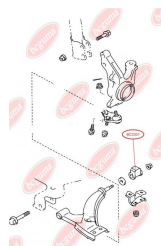

APPLICABILITY:

TOYOTA

BC3301