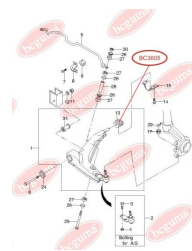

BC3604

STABILISER MOUNTING

www.en.bcguma.ua/auto/BC3604

Part Number:	BC3604
GTIN-13:	4823101804713
Number of other manufacturers (OEMs):	2875013; 0350153; 1603148; 1603150
Weight, g:	14
Required amount:	4
Items in Package:	1
External diameter, mm:	30.0
Inner diameter, mm:	8.0
Thickness, mm:	20.0
Material:	Rubber
That installation:	Front
Party settings:	Left / Right

APPLICABILITY:

ALFA ROMEO, BEDFORD, DAEWOO, HONDA, MERCEDES-BENZ, OPEL, SAAB, VAUXHALL

CONTROL ARM/TRAILING ARM BUSH

www.en.bcguma.ua/auto/BC3605

Part Number:	BC3605
GTIN-13:	4823101804720
Number of other manufacturers (OEMs):	0352335; 90235040; 0352335; 90334546
Weight, g:	178
Required amount:	2
Items in Package:	1
External diameter, mm:	56.0
Inner diameter, mm:	21.0
Thickness, mm:	54.0
Material:	Rubber
That installation:	Back Front
Party settings:	Left / Right

APPLICABILITY:

DAEWOO, MERCEDES-BENZ, OPEL, PEUGEOT, VAUXHALL

BC3605