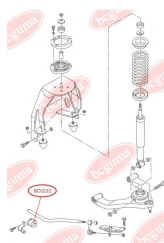

APPLICABILITY:

VW

BC0233