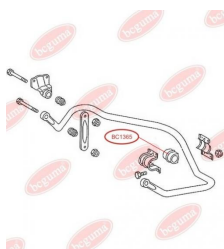

BC1365

STABILISER MOUNTING

www.en.bcguma.ua/auto/BC1365

Part Number:	BC1365
GTIN-13:	4823101802986
Number of other manufacturers (OEMs):	A6673261081
Weight, g:	206
Required amount:	2
Items in Package:	1
External diameter, mm:	73.5
Inner diameter, mm:	46.0
Thickness, mm:	60.0
Material:	Rubber
That installation:	Back
Party settings:	Left / Right

APPLICABILITY:

MERCEDES-BENZ

BC1366

STABILISER MOUNTING

www.en.bcguma.ua/auto/BC1366

Part Number:	BC1366
GTIN-13:	4823101802993
Number of other manufacturers (OEMs):	A6673261181
Weight, g:	181
Required amount:	2
Items in Package:	1
External diameter, mm:	-
Inner diameter, mm:	50.0
Thickness, mm:	-
Material:	Rubber
That installation:	Back
Party settings:	Left / Right

APPLICABILITY:

MERCEDES-BENZ