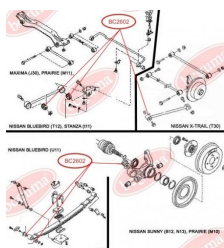

BC2602

CONTROL ARM-/TRAILING ARM BUSH

www.en.bcguma.ua/auto/BC2602

Part Number:	BC2602
GTIN-13:	4823101804249
Number of other manufacturers (OEMs):	5511163J10; 5511156J00; 5511090J10; 5511063J10; 55045D0101; 551108H505; 5511056J00; 5511190J10
Weight, g:	120
Required amount:	2
Items in Package:	1
External diameter, mm:	50.0
Inner diameter, mm:	12.0
Thickness, mm:	56.0
Material:	Rubber / metal
That installation:	Back
Party settings:	Left / Right

APPLICABILITY:

INFINITI, NISSAN, RENAULT TRUCKS

ANTI-ROLL BAR BUSHING KIT

www.en.bcguma.ua/auto/BC2603

Part Number:	BC2603
GTIN-13:	4823101804256
Number of other manufacturers (OEMs):	5624301E01
Weight, g:	155
Required amount:	2
Items in Package:	1
External diameter, mm:	51.0
Inner diameter, mm:	12.0
Thickness, mm:	60.0
Material:	Rubber / metal
That installation:	Back
Party settings:	Left / Right

APPLICABILITY:

NISSAN

BC2603