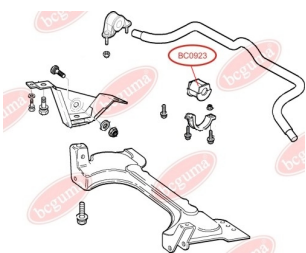

BC0923

ANTI-ROLL BAR BUSHING KIT

www.en.bcguma.ua/auto/BC0923

Part Number:	BC0923
GTIN-13:	4823101801248
Number of other manufacturers (OEMs):	46790552; 46738807; 46738808
Weight, g:	41
Required amount:	2
Items in Package:	1
External diameter, mm:	-
Inner diameter, mm:	23.0
Thickness, mm:	50.0
Material:	Rubber
That installation:	Front
Party settings:	Left / Right