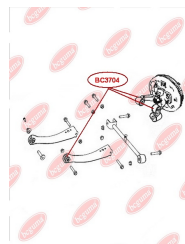

APPLICABILITY:

GEELY