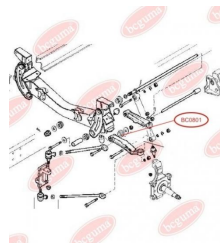

BC0639

ANTHER OF BALL JOINT

www.en.bcguma.ua/auto/BC0639

Part Number:	BC0639
GTIN-13:	4823101806083
Number of other manufacturers (OEMs):	5021430; 1658595; 1658665; 6154162; 6193219; 6128321; 1579763; 72GB3395AA; 72GB3395A2E; 82GB3395AA; 82GB3395A2E; 86VB3395A1C; 86VB3395A1D; 86VB3395A2C; 86VB3395A2E; 880X3K209G; 880X3K209GA
Weight, g:	9
Required amount:	2
Items in Package:	1
External diameter, mm:	40.0
Inner diameter, mm:	17.0
Thickness, mm:	30.0
Material:	Rubber
That installation:	Front
Party settings:	Left / Right

APPLICABILITY:

BMW, FORD

HUB CARRIER BUSHING

www.en.bcguma.ua/auto/BC0801

Part Number:	BC0801
GTIN-13:	4823101801309
Number of other manufacturers (OEMs):	93807640
Weight, g:	217
Required amount:	-
Items in Package:	1
External diameter, mm:	52.0
Inner diameter, mm:	29.0
Thickness, mm:	44.0
Material:	Rubber / metal
That installation:	Front
Party settings:	Left / Right

APPLICABILITY:

IVECO, RENAULT TRUCKS

BC0801