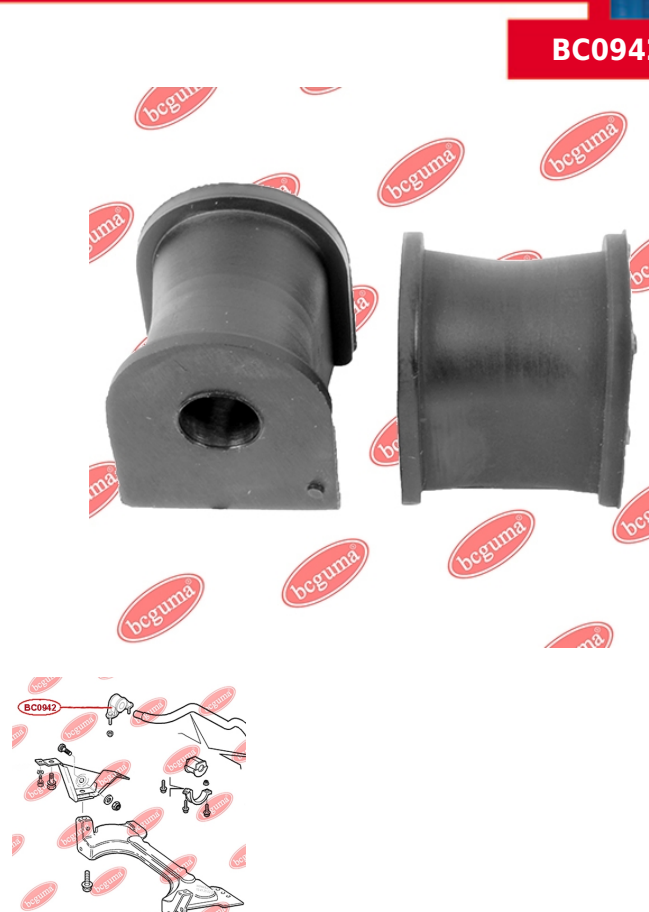

APPLICABILITY:

FIAT