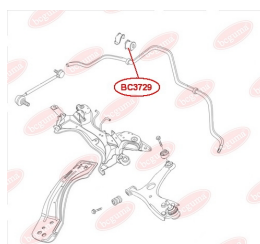

APPLICABILITY:

CHERY

BC3729