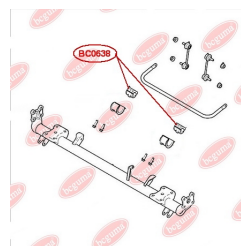

APPLICABILITY:

FORD

BC0638