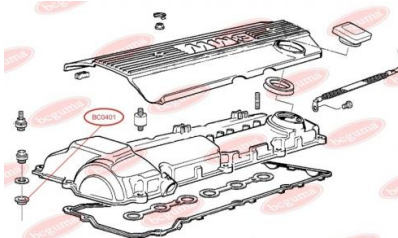

APPLICABILITY:

BMW, LAND ROVER, WIESMANN

BC0401