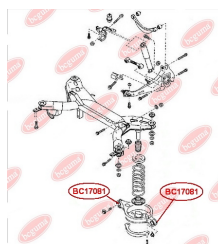

BC1708

CONTROL ARM-/TRAILING ARM BUSH

www.en.bcguma.ua/auto/BC1708

Part Number:	BC1708
GTIN-13:	4823101803808
Number of other manufacturers (OEMs):	G26A28300A; G26A28350A; GJ6A28300A; G26A28300B; GJ6A28300; GJ6A28350B
Weight, g:	160
Required amount:	4
Items in Package:	1
External diameter, mm:	37.2
Inner diameter, mm:	12.0
Thickness, mm:	51.5
Material:	Rubber / metal
That installation:	Back
Party settings:	Left / Right

APPLICABILITY:

MAZDA

CONTROL ARM-/TRAILING ARM BUSH

www.en.bcguma.ua/auto/BC17081

Part Number:	BC17081
GTIN-13:	4823101803815
Number of other manufacturers (OEMs):	G26A28300A; G26A28300B; G26A28350A; GJ6A28300; GJ6A28350; GJ6A28300A; GJ6A28350A; GJ6A28350B
Weight, g:	135
Required amount:	4
Items in Package:	1
External diameter, mm:	38.6
Inner diameter, mm:	12.0
Thickness, mm:	52.0
Material:	Rubber / metal
That installation:	Back
Party settings:	Left / Right

APPLICABILITY:

MAZDA

BC17081