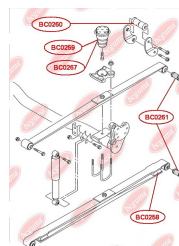

RUBBER BUFFER, SUSPENSION

www.en.bcguma.ua/auto/BC0267

Part Number:	BC0267
GTIN-13:	4823101805970
Number of other manufacturers (OEMs):	2K0511153; 2K0511153B; 2K0511153F
Weight, g:	502
Required amount:	2
Items in Package:	1
External diameter, mm:	-
Inner diameter, mm:	-
Thickness, mm:	122.0
Material:	Rubber / metal
That installation:	Back
Party settings:	Left / Right

BC0267