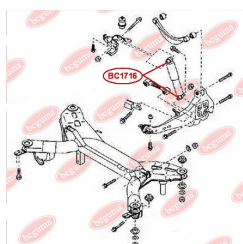

SHOCK ABSORBER BUSH

www.en.bcguma.ua/auto/BC1716

Part Number:	BC1716
GTIN-13:	4823101805246
Number of other manufacturers (OEMs):	GJ5A28700B; GJ5A28700C; GJ5A28700D; GR2F28700; GJ6J28700B; GJ6J28700C; GJ6J28700D; GJ6J28700E; GR1L28700; GR1L28700A; G21C28700; G21C28700A; GP9A28700C
Weight, g:	99
Required amount:	4
Items in Package:	1
External diameter, mm:	29.6
Inner diameter, mm:	12.0
Thickness, mm:	62.0
Material:	Metal / Rubber
That installation:	Back
Party settings:	Left / Right