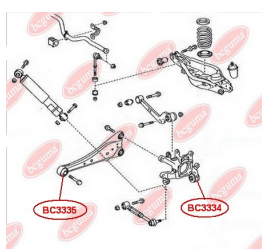

BC3335

CONTROL ARM-/TRAILING ARM BUSH

www.en.bcguma.ua/auto/BC3335

Part Number:	BC3335
GTIN-13:	4823101805284
Number of other manufacturers (OEMs):	4876042010; 4876042030; 4878042010
Weight, g:	273
Required amount:	2
Items in Package:	1
External diameter, mm:	60.0
Inner diameter, mm:	14.2
Thickness, mm:	50.0
Material:	Metal / Rubber
That installation:	Back
Party settings:	Left / Right

APPLICABILITY:

TOYOTA

CONTROL ARM-/TRAILING ARM BUSH

www.en.bcguma.ua/auto/BC3336

Part Number:	BC3336
GTIN-13:	4823101805567
Number of other manufacturers (OEMs):	4873042050; 4874042020
Weight, g:	161
Required amount:	2
Items in Package:	1
External diameter, mm:	33.5
Inner diameter, mm:	12.4
Thickness, mm:	55.0
Material:	Metal / Rubber
That installation:	Back
Party settings:	Left / Right

APPLICABILITY:

TOYOTA

BC3336