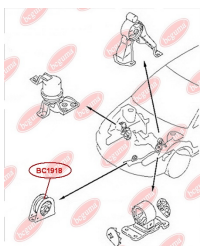

BC1918

ENGINE MOUNTING

www.en.bcguma.ua/auto/BC1918

Part Number:	BC1918
GTIN-13:	4823101804089
Number of other manufacturers (OEMs):	MR554244
Weight, g:	256
Required amount:	1
Items in Package:	1
External diameter, mm:	70.0
Inner diameter, mm:	16.0
Thickness, mm:	52.0
Material:	Rubber / metal
That installation:	Front
Party settings:	Left

APPLICABILITY:

MITSUBISHI

ENGINE MOUNTING, REINFORCED "BAD ROADS"

www.en.bcguma.ua/auto/BC1919

Part Number:	BC1919
GTIN-13:	4823101804096
Number of other manufacturers (OEMs):	MR519400
Weight, g:	436
Required amount:	1
Items in Package:	1
External diameter, mm:	81.0
Inner diameter, mm:	10.0
Thickness, mm:	62.0
Material:	Rubber / metal
That installation:	Front
Party settings:	Left

APPLICABILITY:

MITSUBISHI

BC1919