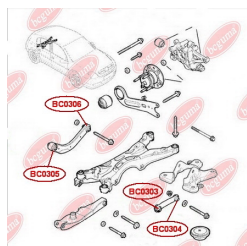

TRACK CONTROL ARM BUSH

www.en.bcguma.ua/auto/BC0306

Part Number:	BC0306
GTIN-13:	4823101800807
Number of other manufacturers (OEMs):	0423008; 0423033; 13204115; 13105744
Weight, g:	184
Required amount:	2
Items in Package:	1
External diameter, mm:	35.0
Inner diameter, mm:	12.0
Thickness, mm:	51.0
Material:	Metal / Rubber
That installation:	Back
Party settings:	Left / Right