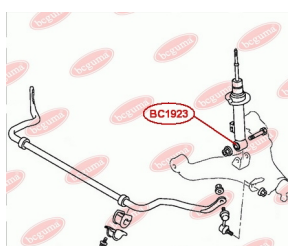

APPLICABILITY:

MITSUBISHI

BC1923