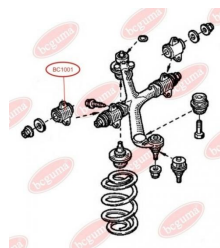

CONTROL ARM-/TRAILING ARM BUSH

www.en.bcguma.ua/auto/BC1001

Part Number:	BC1001
GTIN-13:	4823101801989
Number of other manufacturers (OEMs):	7700302115; 7700302116; 4500091; 5445000QAA; 09160391; 9160391
Weight, g:	194
Required amount:	2
Items in Package:	1
External diameter, mm:	49.0
Inner diameter, mm:	22.0
Thickness, mm:	60.0
Material:	Rubber / metal
That installation:	Front
Party settings:	Left / Right

BC1001