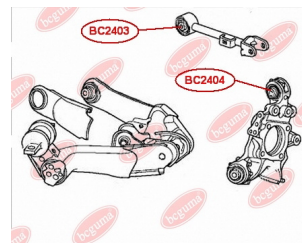

CONTROL ARM-/TRAILING ARM BUSH

www.en.bcguma.ua/auto/BC2404

Part Number:	BC2404
GTIN-13:	4823101805093
Number of other manufacturers (OEMs):	52350SEA000
Weight, g:	215
Required amount:	4
Items in Package:	1
External diameter, mm:	42.3
Inner diameter, mm:	12.0
Thickness, mm:	50.0
Material:	Metal / Rubber
That installation:	Back
Party settings:	Left / Right