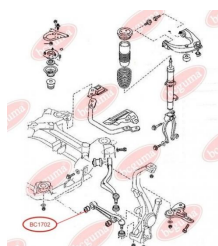

APPLICABILITY:

MAZDA, VW