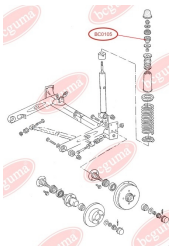

APPLICABILITY:

AUDI

BC0102

BC0103**ROD ASSEMBLY BUSH**www.en.bcguma.ua/auto/BC0103

Part Number:	BC0103
GTIN-13:	4823101800043
Number of other manufacturers (OEMs):	811419801C; 893419802; 811419801E
Weight, g:	30
Required amount:	2
Items in Package:	1
External diameter, mm:	24.5
Inner diameter, mm:	10.0
Thickness, mm:	26.0
Material:	Rubber / metal
That installation:	Front
Party settings:	Left / Right

APPLICABILITY:

AUDI, VW

CONTROL ARM BUSHING - FRONT, REINFORCED, "BAD ROADS"www.en.bcguma.ua/auto/BC0104

Part Number:	BC0104
GTIN-13:	4823101800050
Number of other manufacturers (OEMs):	1K0199232J; 1K0199231G; 1K0199231J; 6Q0407183A; 1K0407183E; 6Q0407183; 1K0407183
Weight, g:	140
Required amount:	2
Items in Package:	1
External diameter, mm:	63.5
Inner diameter, mm:	17.5
Thickness, mm:	50.8
Material:	Polymeric material
That installation:	Back Front
Party settings:	Left / Right

APPLICABILITY:

AUDI, SEAT, SKODA, VW

BC0104

BC0105**BEARING RING, LOWER BUSHING**www.en.bcguma.ua/auto/BC0105

Part Number:	BC0105
GTIN-13:	4823101800067
Number of other manufacturers (OEMs):	811512333A
Weight, g:	42
Required amount:	2
Items in Package:	1
External diameter, mm:	48.0
Inner diameter, mm:	10.0
Thickness, mm:	32.0
Material:	Rubber
That installation:	Back
Party settings:	Left / Right

**APPLICABILITY:**

AUDI

BEARING RING, UPPER BUSHINGwww.en.bcguma.ua/auto/BC0106

Part Number:	BC0106
GTIN-13:	4823101800074
Number of other manufacturers (OEMs):	811512335A
Weight, g:	33
Required amount:	2
Items in Package:	1
External diameter, mm:	48.0
Inner diameter, mm:	10.0
Thickness, mm:	21.0
Material:	Rubber
That installation:	Back
Party settings:	Left / Right