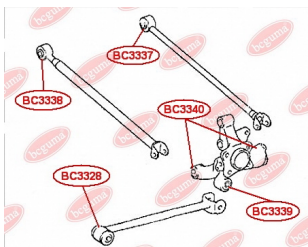

BC3337

CONTROL ARM-/TRAILING ARM BUSH

www.en.bcguma.ua/auto/BC3337

Part Number:	BC3337
GTIN-13:	4823101806229
Number of other manufacturers (OEMs):	4873048110; 4873048120
Weight, g:	193
Required amount:	2
Items in Package:	1
External diameter, mm:	39.0
Inner diameter, mm:	14.4
Thickness, mm:	55.0
Material:	Rubber / metal
That installation:	Back
Party settings:	Left / Right

APPLICABILITY:

LEXUS, TOYOTA

CONTROL ARM-/TRAILING ARM BUSH

www.en.bcguma.ua/auto/BC3338

Part Number:	BC3338
GTIN-13:	4823101805956
Number of other manufacturers (OEMs):	4871048050
Weight, g:	157
Required amount:	2
Items in Package:	1
External diameter, mm:	37.2
Inner diameter, mm:	12.3
Thickness, mm:	55.0
Material:	Rubber / metal
That installation:	Back
Party settings:	Left / Right

APPLICABILITY:

LEXUS, TOYOTA

BC3338