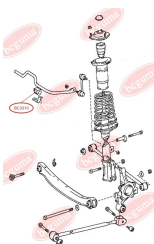

BC3310

ANTI-ROLL BAR BUSHING KIT

www.en.bcguma.ua/auto/BC3310

Part Number:	BC3310
GTIN-13:	4823101804898
Number of other manufacturers (OEMs):	4881820070; 4881802021; 4881812150
Weight, g:	32
Required amount:	2
Items in Package:	1
External diameter, mm:	32.0
Inner diameter, mm:	14.0
Thickness, mm:	36.0
Material:	Rubber
That installation:	Back
Party settings:	Left / Right

APPLICABILITY:

TOYOTA

ANTI-ROLL BAR BUSHING KIT

www.en.bcguma.ua/auto/BC3311

Part Number:	BC3311
GTIN-13:	4823101804904
Number of other manufacturers (OEMs):	4881805010; 4881820280; 4881505030
Weight, g:	39
Required amount:	2
Items in Package:	1
External diameter, mm:	-
Inner diameter, mm:	13.0
Thickness, mm:	37.0
Material:	Rubber
That installation:	Back
Party settings:	Left / Right

APPLICABILITY:

TOYOTA

BC3311