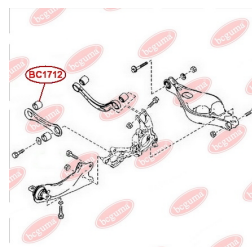

APPLICABILITY:

MAZDA