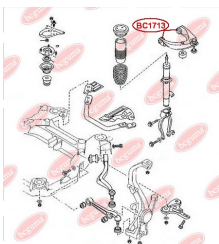

BC1713

CONTROL ARM-/TRAILING ARM BUSH

www.en.bcguma.ua/auto/BC1713

Part Number:	BC1713
GTIN-13:	4823101803860
Number of other manufacturers (OEMs):	GS1D34200C; GS1D34250C; GS1D34200A; GS1D34200B; GS1D34250A; GS1D34250B; GP9A34200A; GP9A34200B; GP9A34250A; GP9A34250B; GJ6A34200B; GJ6A34250B
Weight, g:	161
Required amount:	4
Items in Package:	1
External diameter, mm:	40.5
Inner diameter, mm:	10.2
Thickness, mm:	44.6
Material:	Metal / Rubber
That installation:	Front
Party settings:	Left / Right

APPLICABILITY:

MAZDA

CONTROL ARM-/TRAILING ARM BUSH

www.en.bcguma.ua/auto/BC1714

Part Number:	BC1714
GTIN-13:	4823101805444
Number of other manufacturers (OEMs):	GS1D28200B; GS1D28200C; GS1D28250B; GS1D28250C
Weight, g:	679
Required amount:	2
Items in Package:	1
External diameter, mm:	70.3
Inner diameter, mm:	18.5
Thickness, mm:	18.5
Material:	Metal / Rubber
That installation:	Back
Party settings:	Left / Right

APPLICABILITY:

MAZDA

BC1714