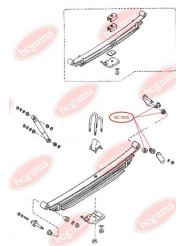

APPLICABILITY:

MAZDA

BC1805