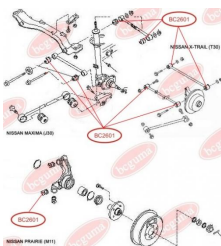

BC2601

CONTROL ARM-/TRAILING ARM BUSH

www.en.bcguma.ua/auto/BC2601

Part Number:	BC2601
GTIN-13:	4823101804232
Number of other manufacturers (OEMs):	5515750A10; 5515251E00
Weight, g:	107
Required amount:	4
Items in Package:	1
External diameter, mm:	36.0
Inner diameter, mm:	14.2
Thickness, mm:	40.0
Material:	Rubber / metal
That installation:	Back
Party settings:	Left / Right

APPLICABILITY:

NISSAN

CONTROL ARM-/TRAILING ARM BUSH

www.en.bcguma.ua/auto/BC26011

Part Number:	BC26011
GTIN-13:	4823101805833
Number of other manufacturers (OEMs):	5515750A10; 5515251E00
Weight, g:	99
Required amount:	4
Items in Package:	1
External diameter, mm:	34.0
Inner diameter, mm:	14.2
Thickness, mm:	40.0
Material:	Rubber / metal
That installation:	Back
Party settings:	Left / Right

APPLICABILITY:

NISSAN

BC26011