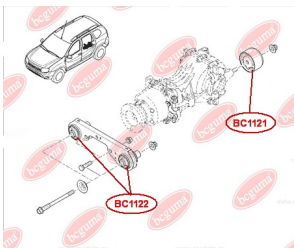

BC1121

MOUNTING, AXLE BEAM

www.en.bcguma.ua/auto/BC1121

Part Number:	BC1121
GTIN-13:	4823101806243
Number of other manufacturers (OEMs):	8200828306
Weight, g:	217
Required amount:	1
Items in Package:	1
External diameter, mm:	79.5
Inner diameter, mm:	13.2
Thickness, mm:	45.0
Material:	Metal / Rubber
That installation:	Back
Party settings:	Behind

APPLICABILITY:

DACIA

MOUNTING, DIFFERENTIAL

www.en.bcguma.ua/auto/BC1122

Part Number:	BC1122
GTIN-13:	4823101805796
Number of other manufacturers (OEMs):	55419JD60C
Weight, g:	323
Required amount:	2
Items in Package:	1
External diameter, mm:	55.5
Inner diameter, mm:	14.2
Thickness, mm:	81.2
Material:	Metal / Rubber
That installation:	Back
Party settings:	Left / Right

APPLICABILITY:

NISSAN, RENAULT

BC1122