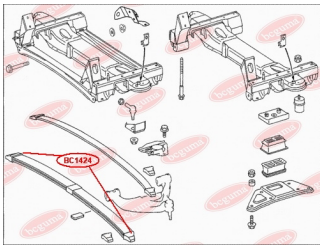

BC1424

RUBBER BUFFER, SUSPENSION

www.en.bcguma.ua/auto/BC1424

Part Number:	BC1424
GTIN-13:	4823101803358
Number of other manufacturers (OEMs):	A9013220619
Weight, g:	272
Required amount:	2
Items in Package:	1
External diameter, mm:	-
Inner diameter, mm:	-
Thickness, mm:	134.0
Material:	Rubber
That installation:	Front
Party settings:	Left / Right

APPLICABILITY:

MERCEDES-BENZ

RUBBER BUFFER, SUSPENSION

www.en.bcguma.ua/auto/BC14241

Part Number:	BC14241
GTIN-13:	4823101806427
Number of other manufacturers (OEMs):	A9013222419
Weight, g:	253
Required amount:	2
Items in Package:	1
External diameter, mm:	-
Inner diameter, mm:	-
Thickness, mm:	134.0
Material:	Rubber
That installation:	Front
Party settings:	Left / Right

APPLICABILITY:

MERCEDES-BENZ

BC14241