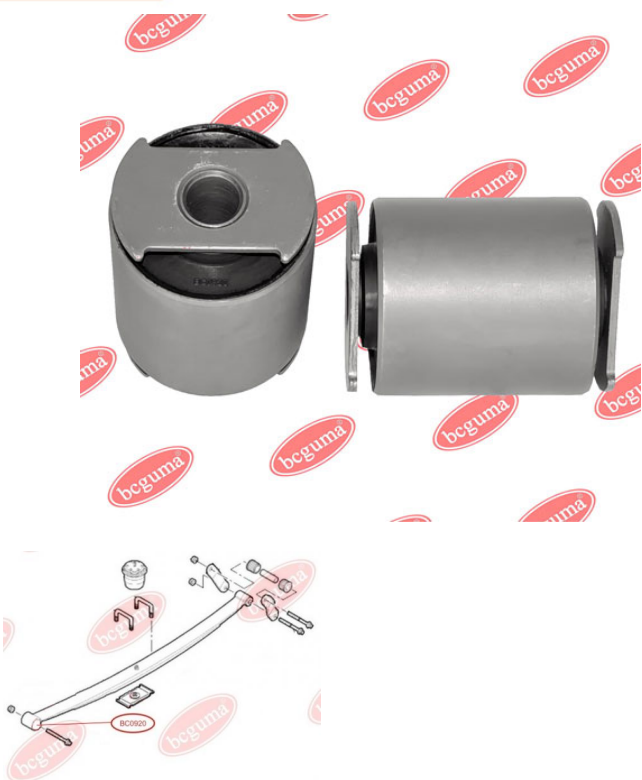

BC0920

LEAF SPRING BUSHING

www.en.bcguma.ua/auto/BC0920

Part Number:	BC0920
GTIN-13:	4823101801798
Number of other manufacturers (OEMs):	13527988
Weight, g:	669
Required amount:	-
Items in Package:	1
External diameter, mm:	65.5
Inner diameter, mm:	16.0
Thickness, mm:	87.0
Material:	Rubber / metal
That installation:	Back Front
Party settings:	Left / Right

APPLICABILITY:

FIAT