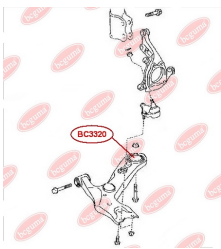

BC3320

CONTROL ARM-/TRAILING ARM BUSH REINFORCED, "BAD ROADS"

www.en.bcguma.ua/auto/BC3320

Part Number:	BC3320
GTIN-13:	4823101805840
Number of other manufacturers (OEMs):	4806842050; 4806942050; 4806842051; 4806942051; 4806828140; 4806928140
Weight, g:	261
Required amount:	2
Items in Package:	1
External diameter, mm:	68.7
Inner diameter, mm:	16.4
Thickness, mm:	60.0
Material:	Metal / Rubber
That installation:	Front
Party settings:	Left / Right

APPLICABILITY:

LEXUS, TOYOTA

HUB CARRIER BUSHING

www.en.bcguma.ua/auto/BC3321

Part Number:	BC3321
GTIN-13:	4823101806014
Number of other manufacturers (OEMs):	5227133030
Weight, g:	315
Required amount:	1
Items in Package:	1
External diameter, mm:	50.6
Inner diameter, mm:	16.4
Thickness, mm:	49.2
Material:	Metal / Rubber
That installation:	Back
Party settings:	Right

APPLICABILITY:

LEXUS, TOYOTA

BC3321