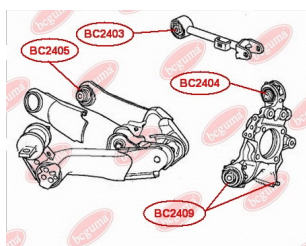

BC2409

CONTROL ARM-/TRAILING ARM BUSH

www.en.bcguma.ua/auto/BC2409

Part Number:	BC2409
GTIN-13:	4823101805512
Number of other manufacturers (OEMs):	52210SWAA00
Weight, g:	316
Required amount:	4
Items in Package:	1
External diameter, mm:	45.5
Inner diameter, mm:	14.2
Thickness, mm:	55.5
Material:	Metal / Rubber
That installation:	Back
Party settings:	Left / Right

APPLICABILITY:

HONDA

CONTROL ARM-/TRAILING ARM BUSH

www.en.bcguma.ua/auto/BC2410

Part Number:	BC2410
GTIN-13:	4823101806274
Number of other manufacturers (OEMs):	52370SWAA01; 52371SWAA01
Weight, g:	850
Required amount:	2
Items in Package:	1
External diameter, mm:	55.5
Inner diameter, mm:	14.2
Thickness, mm:	72.2
Material:	Metal / Rubber
That installation:	Back
Party settings:	Left / Right

APPLICABILITY:

HONDA

BC2410