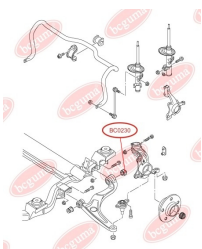

APPLICABILITY:

AUDI, SEAT, SKODA, VW

**STABILISER MOUNTING**www.en.bcguma.ua/auto/BC0229

Part Number:	BC0229
GTIN-13:	4823101800456
Number of other manufacturers (OEMs):	1J0411314T
Weight, g:	22
Required amount:	2
Items in Package:	1
External diameter, mm:	34.0
Inner diameter, mm:	21.0
Thickness, mm:	25.0
Material:	Rubber
That installation:	Front
Party settings:	Left / Right

APPLICABILITY:

AUDI, SEAT, SKODA, VW

BC0229

BC0230

TRACK CONTROL ARM BUSH

www.en.bcguma.ua/auto/BC0230

Part Number:	BC0230
GTIN-13:	4823101800463
Number of other manufacturers (OEMs):	7H0407182; 7H0407182A; 7H0407151F; 7H0407152F
Weight, g:	433
Required amount:	2
Items in Package:	1
External diameter, mm:	60.0
Inner diameter, mm:	14.2
Thickness, mm:	64.0
Material:	Rubber / metal
That installation:	Back Front
Party settings:	Left / Right