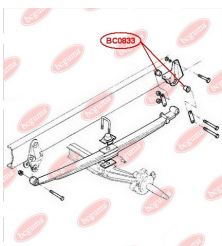

BC0833

LEAF SPRING BUSHING

www.en.bcguma.ua/auto/BC0833

Part Number:	BC0833
GTIN-13:	4823101805352
Number of other manufacturers (OEMs):	8587681; 504112267
Weight, g:	150
Required amount:	8
Items in Package:	1
External diameter, mm:	41.0
Inner diameter, mm:	16.2
Thickness, mm:	40.0
Material:	Metal / Rubber
That installation:	Back
Party settings:	Left / Right

APPLICABILITY:

IVECO

LEAF SPRING BUSHING

www.en.bcguma.ua/auto/BC0834

Part Number:	BC0834
GTIN-13:	4823101805437
Number of other manufacturers (OEMs):	504077096; 504098045; 98482540
Weight, g:	236
Required amount:	8
Items in Package:	1
External diameter, mm:	46.9
Inner diameter, mm:	16.2
Thickness, mm:	40.0
Material:	Metal / Rubber
That installation:	Back Front
Party settings:	Left / Right

APPLICABILITY:

IVECO

BC0834