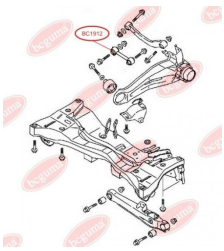

BC1912

CONTROL ARM-/TRAILING ARM BUSH

www.en.bcguma.ua/auto/BC1912

Part Number:	BC1912
GTIN-13:	4823101804027
Number of other manufacturers (OEMs):	MN100109
Weight, g:	126
Required amount:	2
Items in Package:	1
External diameter, mm:	36.0
Inner diameter, mm:	12.0
Thickness, mm:	45.0
Material:	Rubber / metal
That installation:	Back
Party settings:	Left / Right

APPLICABILITY:

CITROËN, MITSUBISHI, PEUGEOT

MOUNTING DIFFERENTIAL , REINFORCED "BAD ROADS"

www.en.bcguma.ua/auto/BC1913

Part Number:	BC1913
GTIN-13:	4823101804034
Number of other manufacturers (OEMs):	MR961408; MR961407
Weight, g:	198
Required amount:	2
Items in Package:	1
External diameter, mm:	45.0
Inner diameter, mm:	14.0
Thickness, mm:	56.0
Material:	Rubber / metal
That installation:	Back
Party settings:	Left / Right

APPLICABILITY:

MITSUBISHI

BC1913