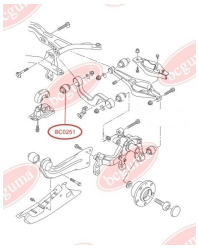

APPLICABILITY:

VW

BC0248

BC0249**CONTROL ARM-/TRAILING ARM BUSH**www.en.bcguma.ua/auto/BC0249

Part Number:	BC0249
GTIN-13:	4823101800616
Number of other manufacturers (OEMs):	1K0505311AB; 1K0505311AA; 1K0505171B; 1K0505171C; 1K0505173C; 1K0505371
Weight, g:	95
Required amount:	2
Items in Package:	1
External diameter, mm:	42.4
Inner diameter, mm:	12.0
Thickness, mm:	60.0
Material:	Rubber / metal
That installation:	Back
Party settings:	Left / Right

APPLICABILITY:

AUDI, SEAT, SKODA, VW

**CONTROL ARM-/TRAILING ARM BUSH**www.en.bcguma.ua/auto/BC0250

Part Number:	BC0250
GTIN-13:	4823101800623
Number of other manufacturers (OEMs):	5Q0505323C; 1K0505323N; 1K0505323H; 1K0505323G; 1K0505323D; 1K0505203A
Weight, g:	127
Required amount:	2
Items in Package:	1
External diameter, mm:	38.5
Inner diameter, mm:	14.0
Thickness, mm:	45.0
Material:	Rubber / metal
That installation:	Back
Party settings:	Left / Right

APPLICABILITY:

AUDI, SEAT, SKODA, VW

BC0250

BC0251**CONTROL ARM-/TRAILING ARM BUSH**www.en.bcguma.ua/auto/BC0251

Part Number:	BC0251
GTIN-13:	4823101800630
Number of other manufacturers (OEMs):	5Q0505323C; 1K0505323N; 1K0505323H; 1K0505323G; 1K0505323D; 1K0505203A; 1K0505279A
Weight, g:	73
Required amount:	2
Items in Package:	1
External diameter, mm:	39.0
Inner diameter, mm:	12.0
Thickness, mm:	45.0
Material:	Rubber / metal
That installation:	Back Top
Party settings:	Left / Right