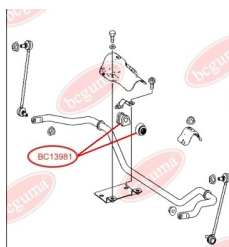

APPLICABILITY:

MERCEDES-BENZ

BC13981