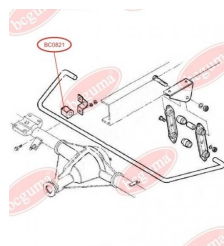

BC0820

STABILISER MOUNTING

www.en.bcguma.ua/auto/BC0820

Part Number:	BC0820
GTIN-13:	4823101801477
Number of other manufacturers (OEMs):	93802629
Weight, g:	36
Required amount:	-
Items in Package:	1
External diameter, mm:	34.0
Inner diameter, mm:	20.0
Thickness, mm:	40.0
Material:	Rubber
That installation:	Back
Party settings:	Left / Right

APPLICABILITY:

IVECO

STABILISER MOUNTING

www.en.bcguma.ua/auto/BC0821

Part Number:	BC0821
GTIN-13:	4823101801484
Number of other manufacturers (OEMs):	93801556
Weight, g:	33
Required amount:	-
Items in Package:	1
External diameter, mm:	34.0
Inner diameter, mm:	22.0
Thickness, mm:	40.0
Material:	Rubber
That installation:	Back
Party settings:	Left / Right

APPLICABILITY:

IVECO

BC0821