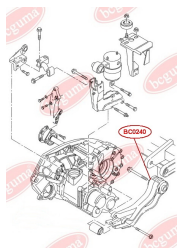

APPLICABILITY:

VW

**BC0239**

BC0240

MOUNTING, MANUAL TRANSMISSION

www.en.bcguma.ua/auto/BC0240

Part Number:	BC0240
GTIN-13:	4823101800562
Number of other manufacturers (OEMs):	701399207B
Weight, g:	306
Required amount:	1
Items in Package:	1
External diameter, mm:	64.0
Inner diameter, mm:	16.0
Thickness, mm:	90.0
Material:	Polyamide / rubber / metal
That installation:	Back Front
Party settings:	-