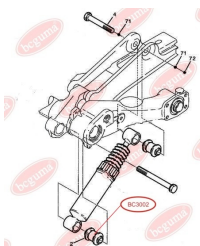

APPLICABILITY:

CITROËN, PEUGEOT

BC3003**BUSHING, SHOCK ABSORBER**www.en.bcguma.ua/auto/BC3003

Part Number:	BC3003
GTIN-13:	4823101804447
Number of other manufacturers (OEMs):	517111
Weight, g:	82
Required amount:	2
Items in Package:	1
External diameter, mm:	34.5
Inner diameter, mm:	16.0
Thickness, mm:	45.0
Material:	Rubber / metal
That installation:	Back
Party settings:	Left / Right