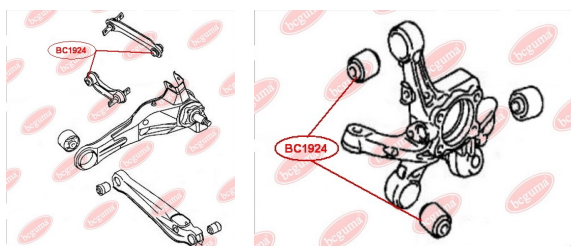

APPLICABILITY:

MITSUBISHI, PROTON, VOLVO