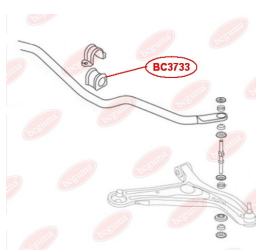

ANTI-ROLL BAR BUSHING KIT

www.en.bcguma.ua/auto/BC3733

Part Number:	BC3733
GTIN-13:	4823101806502
Number of other manufacturers (OEMs):	1014001669
Weight, g:	31
Required amount:	2
Items in Package:	1
External diameter, mm:	31.0
Inner diameter, mm:	25.0
Thickness, mm:	39.0
Material:	Rubber
That installation:	Front
Party settings:	Left / Right