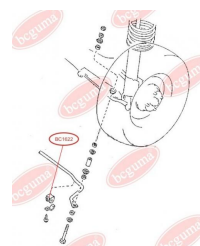

APPLICABILITY:

MAZDA