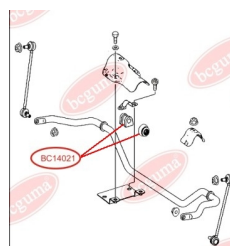

BC1402

STABILISER MOUNTING

www.en.bcguma.ua/auto/BC1402

Part Number:	BC1402
GTIN-13:	4823101803167
Number of other manufacturers (OEMs):	A6393232085
Weight, g:	81
Required amount:	2
Items in Package:	1
External diameter, mm:	43.0
Inner diameter, mm:	26.0
Thickness, mm:	54.0
Material:	Rubber
That installation:	Front
Party settings:	Left / Right

APPLICABILITY:

MERCEDES-BENZ

STABILISER MOUNTING WITH ANTHÉR (BC1398 - 1PC., BC1403 - 2PC.)

www.en.bcguma.ua/auto/BC14021

Part Number:	BC14021
GTIN-13:	4823101803174
Number of other manufacturers (OEMs):	A6393230292; A6393232085
Weight, g:	93
Required amount:	2
Items in Package:	1
External diameter, mm:	43.0
Inner diameter, mm:	26.0
Thickness, mm:	-
Material:	Rubber
That installation:	Front
Party settings:	Left / Right

APPLICABILITY:

MERCEDES-BENZ

BC14021