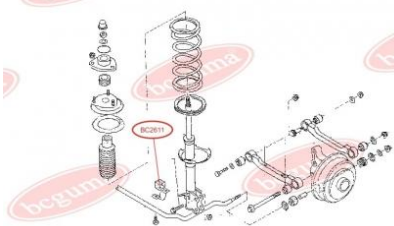

BC2611

ANTI-ROLL BAR BUSHING KIT

www.en.bcguma.ua/auto/BC2611

Part Number:	BC2611
GTIN-13:	4823101804300
Number of other manufacturers (OEMs):	5514950A00
Weight, g:	84
Required amount:	2
Items in Package:	1
External diameter, mm:	47.0
Inner diameter, mm:	23.0
Thickness, mm:	40.0
Material:	Rubber
That installation:	Back
Party settings:	Left / Right

APPLICABILITY:

NISSAN

BC2613

ANTI-ROLL BAR BUSHING KIT

www.en.bcguma.ua/auto/BC2613

Part Number:	BC2613
GTIN-13:	4823101804317
Number of other manufacturers (OEMs):	5624360Y10
Weight, g:	30
Required amount:	2
Items in Package:	1
External diameter, mm:	21.5
Inner diameter, mm:	10.0
Thickness, mm:	31.0
Material:	Rubber
That installation:	Back
Party settings:	Left / Right

APPLICABILITY:

NISSAN