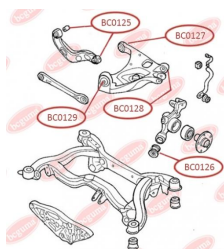

BC0125**APPLICABILITY:**

AUDI, SEAT

BC0126**CONTROL ARM-/TRAILING ARM BUSH**

www.en.bcguma.ua/auto/BC0126

Part Number:	BC0126
GTIN-13:	4823101806137
Number of other manufacturers (OEMs):	8E0505311T; 8E0505312T; 8E0505311S; 8E0505312S; 8E0505203C; 8E0505203D; 8E0505311AC; 8E0505312AC
Weight, g:	250
Required amount:	2
Items in Package:	1
External diameter, mm:	43.8
Inner diameter, mm:	12.2
Thickness, mm:	60.0
Material:	Rubber / metal
That installation:	Back
Party settings:	Left / Right

APPLICABILITY:

AUDI, SEAT

CONTROL ARM-/TRAILING ARM BUSH

www.en.bcguma.ua/auto/BC0127

Part Number:	BC0127
GTIN-13:	4823101806526
Number of other manufacturers (OEMs):	8E0505171J; 8E0505311T; 8E0505311S; 8E0505312S; 8E0505311AC; 8E0505312AC; 8E0505312T
Weight, g:	236
Required amount:	2
Items in Package:	1
External diameter, mm:	47.0
Inner diameter, mm:	12.0
Thickness, mm:	50.0
Material:	Rubber / metal
That installation:	Back
Party settings:	Left / Right

APPLICABILITY:

AUDI

BC0127

BC0129**CONTROL ARM-/TRAILING ARM BUSH**www.en.bcguma.ua/auto/BC0129

Part Number:	BC0129
GTIN-13:	4823101806236
Number of other manufacturers (OEMs):	8E0505185N; 8E0505312S; 8E0505311S; 8E0505311T; 8E0505312T; 8E0505311AC; 8E0505312AC
Weight, g:	219
Required amount:	4
Items in Package:	1
External diameter, mm:	46.6
Inner diameter, mm:	12.2
Thickness, mm:	40.0
Material:	Rubber / metal
That installation:	Back
Party settings:	Left / Right

**APPLICABILITY:**

AUDI, SEAT

ANTHER OF BALL JOINTwww.en.bcguma.ua/auto/BC0131

Part Number:	BC0131
GTIN-13:	4823101805949
Number of other manufacturers (OEMs):	357407365
Weight, g:	9
Required amount:	2
Items in Package:	1
External diameter, mm:	35.0
Inner diameter, mm:	16.0
Thickness, mm:	25.0
Material:	Rubber
That installation:	Front
Party settings:	Left / Right