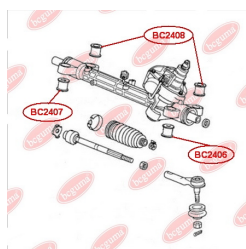

APPLICABILITY:

HONDA

BC2406