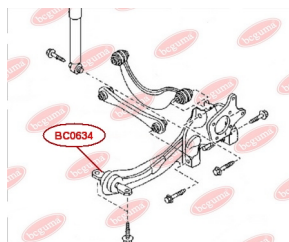

APPLICABILITY:

FORD, MAZDA, VOLVO

BC0634