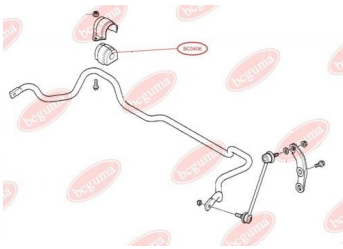

BC0406

STABILISER MOUNTING

www.en.bcguma.ua/auto/BC0406

Part Number:	BC0406
GTIN-13:	4823101800869
Number of other manufacturers (OEMs):	31351093108
Weight, g:	160
Required amount:	-
Items in Package:	1
External diameter, mm:	60.0
Inner diameter, mm:	22.5
Thickness, mm:	61.0
Material:	Rubber
That installation:	Front
Party settings:	Left / Right

APPLICABILITY:

BMW, FORD

STABILISER MOUNTING

www.en.bcguma.ua/auto/BC0407

Part Number:	BC0407
GTIN-13:	4823101800876
Number of other manufacturers (OEMs):	31351091555
Weight, g:	122
Required amount:	-
Items in Package:	1
External diameter, mm:	58.0
Inner diameter, mm:	20.5
Thickness, mm:	56.0
Material:	Rubber
That installation:	Front
Party settings:	Left / Right

APPLICABILITY:

BMW

BC0407