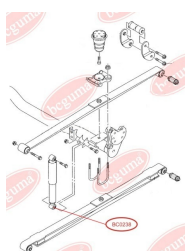

BC0238

SHOCK ABSORBER BUSH

www.en.bcguma.ua/auto/BC0238

Part Number:	BC0238
GTIN-13:	4823101800548
Number of other manufacturers (OEMs):	2K0513029H; 2K0513029B; 2K0513029F; 2K0513029G; 2K0513029M; 2K0513029N; 2K0513029P
Weight, g:	91
Required amount:	2
Items in Package:	1
External diameter, mm:	41.7
Inner diameter, mm:	12.0
Thickness, mm:	40.0
Material:	Polyamide / rubber / metal
That installation:	Back
Party settings:	Left / Right

APPLICABILITY:

VW