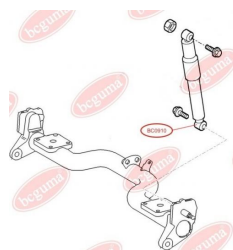

SHOCK ABSORBER BUSH

www.en.bcguma.ua/auto/BC0910

Part Number:	BC0910
GTIN-13:	4823101801682
Number of other manufacturers (OEMs):	51725173; 51713238; 51738251; 51738252; 51735982; 51770807; 51755353; 51906053; 51883458; 51879968; 51815192; 51858711; 51819223; 51810129; 51714758; 46821495; 46799280; 46820858; 46847763; 51714755; 46789873; 51755255
Weight, g:	37
Required amount:	2
Items in Package:	1
External diameter, mm:	41.5
Inner diameter, mm:	19.5
Thickness, mm:	38.5
Material:	Rubber
That installation:	Back
Party settings:	Left / Right