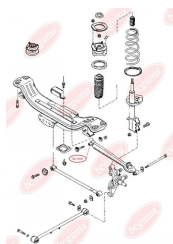

APPLICABILITY:

MAZDA

BC1610

TRACK CONTROL ARM BUSH

www.en.bcguma.ua/auto/BC1610

Part Number:	BC1610
GTIN-13:	4823101803624
Number of other manufacturers (OEMs):	GA5R28200; GA2A28200
Weight, g:	139
Required amount:	2
Items in Package:	1
External diameter, mm:	45.0
Inner diameter, mm:	12.0
Thickness, mm:	50.0
Material:	Rubber / metal
That installation:	Back
Party settings:	Left / Right