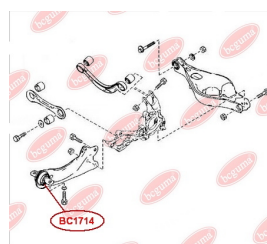

APPLICABILITY:

MAZDA

BC1714