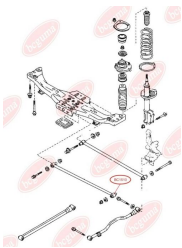

BC1510

TRACK CONTROL ARM BUSH

www.en.bcguma.ua/auto/BC1510

Part Number:	BC1510
GTIN-13:	4823101803457
Number of other manufacturers (OEMs):	BJ3D28620A; B02A28620; B02A28620A; B30K28620A
Weight, g:	121
Required amount:	2
Items in Package:	1
External diameter, mm:	31.8
Inner diameter, mm:	14.0
Thickness, mm:	57.0
Material:	Rubber / metal
That installation:	Back
Party settings:	Left / Right

APPLICABILITY:

MAZDA

BC1511

TRACK CONTROL ARM BUSH

www.en.bcguma.ua/auto/BC1511

Part Number:	BC1511
GTIN-13:	4823101803464
Number of other manufacturers (OEMs):	B02A28620; B02A28620A; B30K28620A; BJ3D28620A
Weight, g:	131
Required amount:	2
Items in Package:	1
External diameter, mm:	31.8
Inner diameter, mm:	12.0
Thickness, mm:	50.0
Material:	Rubber / metal
That installation:	Back
Party settings:	Left / Right

APPLICABILITY:

MAZDA