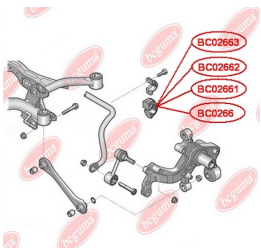

BC02663

ANTI-ROLL BAR BUSHING KIT

www.en.bcguma.ua/auto/BC02663

Part Number:	BC02663
GTIN-13:	4823101806168
Number of other manufacturers (OEMs):	1K0511327AS
Weight, g:	64
Required amount:	2
Items in Package:	1
External diameter, mm:	46.0
Inner diameter, mm:	19.0
Thickness, mm:	40.0
Material:	Rubber / metal
That installation:	Back
Party settings:	Left / Right

APPLICABILITY:

AUDI, HONDA, SEAT, SKODA, VW

RUBBER BUFFER, SUSPENSION

www.en.bcguma.ua/auto/BC0267

Part Number:	BC0267
GTIN-13:	4823101805970
Number of other manufacturers (OEMs):	2K0511153; 2K0511153B; 2K0511153F
Weight, g:	502
Required amount:	2
Items in Package:	1
External diameter, mm:	-
Inner diameter, mm:	-
Thickness, mm:	122.0
Material:	Rubber / metal
That installation:	Back
Party settings:	Left / Right

BC0267

APPLICABILITY:

VW