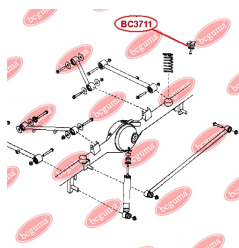

BC3711

CONTROL ARM-/TRAILING ARM BUSH

www.en.bcguma.ua/auto/BC3711

Part Number:	BC3711
GTIN-13:	4823101806571
Number of other manufacturers (OEMs):	2912210K00
Weight, g:	276
Required amount:	2
Items in Package:	1
External diameter, mm:	60.0
Inner diameter, mm:	27.0
Thickness, mm:	75.0
Material:	Rubber / metal
That installation:	Back
Party settings:	Left / Right

APPLICABILITY:

GREAT WALL

RUBBER BUFFER, SUSPENSION

www.en.bcguma.ua/auto/BC3712

Part Number:	BC3712
GTIN-13:	4823101806373
Number of other manufacturers (OEMs):	1014001709
Weight, g:	98
Required amount:	2
Items in Package:	1
External diameter, mm:	55.0
Inner diameter, mm:	20.0
Thickness, mm:	76.0
Material:	Rubber
That installation:	Front
Party settings:	Left / Right

APPLICABILITY:

GEELY

BC3712