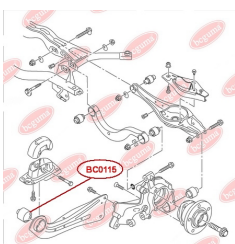

BC0115

CONTROL ARM-/TRAILING ARM BUSH

www.en.bcguma.ua/auto/BC0115

Part Number:	BC0115
GTIN-13:	4823101800166
Number of other manufacturers (OEMs):	1K0505541B; 1K0505541C; 1K0505541D; 5Q0505541A
Weight, g:	178
Required amount:	2
Items in Package:	1
External diameter, mm:	61.0
Inner diameter, mm:	12.0
Thickness, mm:	64.0
Material:	Rubber / metal
That installation:	Back
Party settings:	Left / Right

APPLICABILITY:

AUDI, SEAT, SKODA, VW

BC0116

CONTROL ARM-/TRAILING ARM BUSH

www.en.bcguma.ua/auto/BC0116

Part Number:	BC0116
GTIN-13:	4823101805161
Number of other manufacturers (OEMs):	7L0407077; 95534102700; 95534102701; 95534102702
Weight, g:	160
Required amount:	4
Items in Package:	1
External diameter, mm:	40.5
Inner diameter, mm:	10.0
Thickness, mm:	43.0
Material:	Metal / Rubber
That installation:	Front
Party settings:	Left / Right

APPLICABILITY:

AUDI, PORSCHE, VW