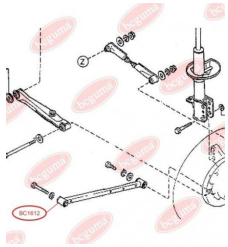

BC1612

TRACK CONTROL ARM BUSH

www.en.bcguma.ua/auto/BC1612

Part Number:	BC1612
GTIN-13:	4823101803648
Number of other manufacturers (OEMs):	KA1028200; KA1028250
Weight, g:	150
Required amount:	2
Items in Package:	1
External diameter, mm:	45.0
Inner diameter, mm:	20.0
Thickness, mm:	53.0
Material:	Rubber / metal
That installation:	Back
Party settings:	Left / Right

APPLICABILITY:

MAZDA