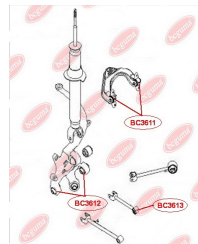

APPLICABILITY:

CHEVROLET

BC3613