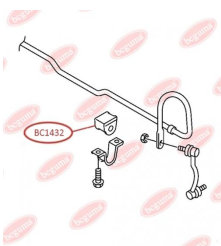

BC1432

STABILISER MOUNTING

www.en.bcguma.ua/auto/BC1432

Part Number:	BC1432
GTIN-13:	4823101806267
Number of other manufacturers (OEMs):	A9063233585; A9063231485; 2E0411041C; 2E0411041E; 68013717AA
Weight, g:	134
Required amount:	2
Items in Package:	1
External diameter, mm:	51.0
Inner diameter, mm:	17.0
Thickness, mm:	49.0
Material:	Rubber / metal
That installation:	Front
Party settings:	Left / Right

APPLICABILITY:

MERCEDES-BENZ, VW

CONTROL ARM-/TRAILING ARM BUSH

www.en.bcguma.ua/auto/BC1433

Part Number:	BC1433
GTIN-13:	4823101805895
Number of other manufacturers (OEMs):	A9063330014; 2E0407523
Weight, g:	362
Required amount:	4
Items in Package:	1
External diameter, mm:	52.3
Inner diameter, mm:	14.2
Thickness, mm:	74.0
Material:	Rubber / metal
That installation:	Front
Party settings:	Left / Right

APPLICABILITY:

AUDI, MERCEDES-BENZ, VW

BC1433