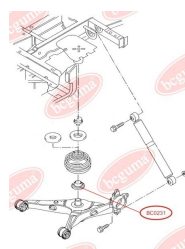

APPLICABILITY:

VW

BC0231