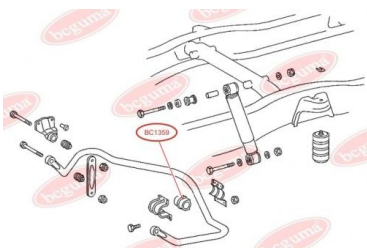

BC1359

STABILISER MOUNTING

www.en.bcguma.ua/auto/BC1359

Part Number:	BC1359
GTIN-13:	4823101802924
Number of other manufacturers (OEMs):	A6683260181
Weight, g:	143
Required amount:	2
Items in Package:	1
External diameter, mm:	58.0
Inner diameter, mm:	41.0
Thickness, mm:	81.0
Material:	Rubber
That installation:	Back
Party settings:	Left / Right

APPLICABILITY:

MERCEDES-BENZ

STABILISER MOUNTING

www.en.bcguma.ua/auto/BC1360

Part Number:	BC1360
GTIN-13:	4823101802931
Number of other manufacturers (OEMs):	A6673260181
Weight, g:	115
Required amount:	2
Items in Package:	1
External diameter, mm:	73.0
Inner diameter, mm:	45.0
Thickness, mm:	80.0
Material:	Rubber
That installation:	Back
Party settings:	Left / Right

APPLICABILITY:

MERCEDES-BENZ

BC1360