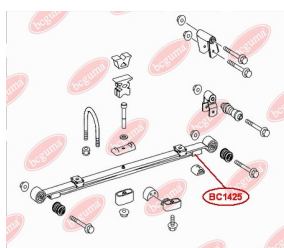

BC1425

RUBBER BUFFER, SUSPENSION

www.en.bcguma.ua/auto/BC1425

Part Number:	BC1425
GTIN-13:	4823101803365
Number of other manufacturers (OEMs):	A9063201806; 8333200140; 8348880235
Weight, g:	46
Required amount:	2
Items in Package:	1
External diameter, mm:	68.5
Inner diameter, mm:	-
Thickness, mm:	10.0
Material:	Rubber
That installation:	Back
Party settings:	Left / Right

APPLICABILITY:

MERCEDES-BENZ, VW

ANTHER OF BALL JOINT

www.en.bcguma.ua/auto/BC1428

Part Number:	BC1428
GTIN-13:	4823101805925
Number of other manufacturers (OEMs):	05104075AA; 05139559AA; 5104075AA; 5139559AA; A9012220627; A9013330427; A9013330727; A9013331127; A9013331227; 2D0407361; 2D0407361A; 2D0407361B
Weight, g:	12
Required amount:	2
Items in Package:	1
External diameter, mm:	40.0
Inner diameter, mm:	23.0
Thickness, mm:	28.0
Material:	Rubber
That installation:	Front
Party settings:	Left / Right

APPLICABILITY:

CHRYSLER, MERCEDES-BENZ, VAUXHALL, VW

BC1428