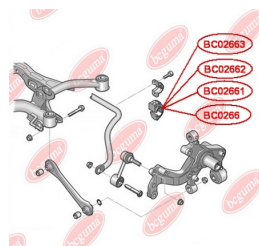

APPLICABILITY:

AUDI, HONDA, SEAT, SKODA, VW

BC02662