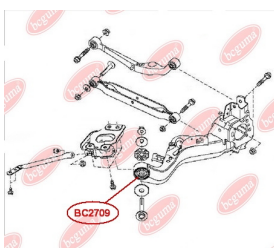

BC2709

CONTROL ARM-/TRAILING ARM BUSH

www.en.bcguma.ua/auto/BC2709

Part Number:	BC2709
GTIN-13:	4823101805635
Number of other manufacturers (OEMs):	55501JD00A; 55044JG00A; 55044JG00B; 55502JG000; 55502JY00A; 55502JG02B; 55501JG02B
Weight, g:	542
Required amount:	2
Items in Package:	1
External diameter, mm:	69.3
Inner diameter, mm:	14.2
Thickness, mm:	62.0
Material:	Metal / Rubber
That installation:	Back
Party settings:	Left / Right

APPLICABILITY:

NISSAN

CONTROL ARM-/TRAILING ARM BUSH

www.en.bcguma.ua/auto/BC2710

Part Number:	BC2710
GTIN-13:	4823101805475
Number of other manufacturers (OEMs):	545004M501; 545004M401
Weight, g:	141
Required amount:	2
Items in Package:	1
External diameter, mm:	49.5
Inner diameter, mm:	20.8
Thickness, mm:	38.2
Material:	Metal / Rubber
That installation:	Front
Party settings:	Left / Right

APPLICABILITY:

NISSAN

BC2710