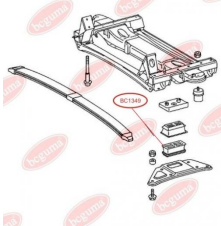

BC1349

RUBBER BUFFER, SUSPENSION

www.en.bcguma.ua/auto/BC1349

Part Number:	BC1349
GTIN-13:	4823101802788
Number of other manufacturers (OEMs):	A9013222119
Weight, g:	128
Required amount:	2
Items in Package:	1
External diameter, mm:	-
Inner diameter, mm:	-
Thickness, mm:	35.0
Material:	Rubber
That installation:	Front
Party settings:	Left / Right