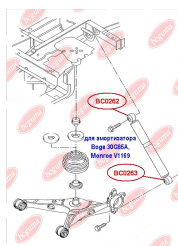

APPLICABILITY:

VW

BC0262