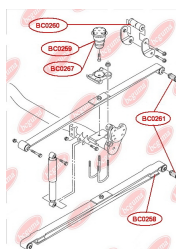

APPLICABILITY:

VW

BC0258