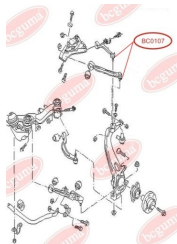

APPLICABILITY:

AUDI, SEAT, SKODA, VW

BC0104

BC0105**BEARING RING, LOWER BUSHING**www.en.bcguma.ua/auto/BC0105

Part Number:	BC0105
GTIN-13:	4823101800067
Number of other manufacturers (OEMs):	811512333A
Weight, g:	42
Required amount:	2
Items in Package:	1
External diameter, mm:	48.0
Inner diameter, mm:	10.0
Thickness, mm:	32.0
Material:	Rubber
That installation:	Back
Party settings:	Left / Right

**APPLICABILITY:**

AUDI

BEARING RING, UPPER BUSHINGwww.en.bcguma.ua/auto/BC0106

Part Number:	BC0106
GTIN-13:	4823101800074
Number of other manufacturers (OEMs):	811512335A
Weight, g:	33
Required amount:	2
Items in Package:	1
External diameter, mm:	48.0
Inner diameter, mm:	10.0
Thickness, mm:	21.0
Material:	Rubber
That installation:	Back
Party settings:	Left / Right

**APPLICABILITY:**

AUDI

BC0106

BC0107**ANTHER OF BALL JOINT**www.en.bcguma.ua/auto/BC0107

Part Number:	BC0107
GTIN-13:	4823101800081
Number of other manufacturers (OEMs):	4D0407509G; 4D0407509J
Weight, g:	5
Required amount:	2
Items in Package:	1
External diameter, mm:	28.0
Inner diameter, mm:	14.0
Thickness, mm:	22.0
Material:	Rubber MBS
That installation:	Front
Party settings:	Left / Right

APPLICABILITY:

AUDI, SEAT, SKODA, VW

**ANTHER OF BALL JOINT**www.en.bcguma.ua/auto/BC0108

Part Number:	BC0108
GTIN-13:	4823101800098
Number of other manufacturers (OEMs):	86VB3395A2E; 6154161
Weight, g:	10
Required amount:	2
Items in Package:	1
External diameter, mm:	41.0
Inner diameter, mm:	16.0
Thickness, mm:	27.0
Material:	Rubber MBS
That installation:	Front
Party settings:	Left / Right