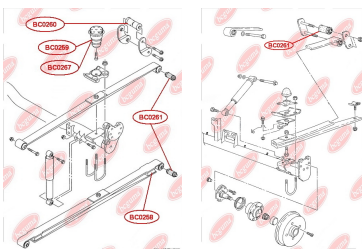

BC0261

LEAF SPRING BUSH, REAR

www.en.bcguma.ua/auto/BC0261

Part Number:	BC0261
GTIN-13:	4823101800708
Number of other manufacturers (OEMs):	6K9501541
Weight, g:	225
Required amount:	2
Items in Package:	1
External diameter, mm:	45.0
Inner diameter, mm:	12.0
Thickness, mm:	85.0
Material:	Rubber / metal
That installation:	Back
Party settings:	Left / Right

APPLICABILITY:

SEAT, VW

SHOCK ABSORBER BUSH, UPPER

www.en.bcguma.ua/auto/BC0262

Part Number:	BC0262
GTIN-13:	4823101800715
Number of other manufacturers (OEMs):	7H5513029C; 7H0513029E; 7H0513029D
Weight, g:	129
Required amount:	2
Items in Package:	1
External diameter, mm:	41.3
Inner diameter, mm:	12.0
Thickness, mm:	40.0
Material:	Metal / Rubber
That installation:	Back
Party settings:	Left / Right

APPLICABILITY:

VW

BC0262