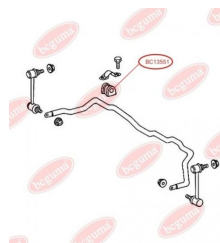

APPLICABILITY:

MERCEDES-BENZ

BC13551