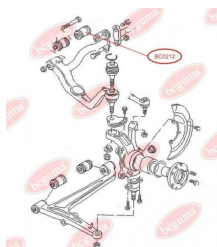

APPLICABILITY:

VW

BC0212