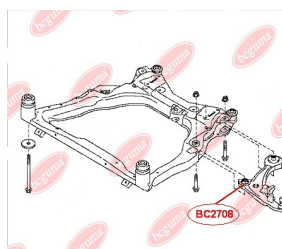

APPLICABILITY:

NISSAN, NISSAN (DONGFENG)