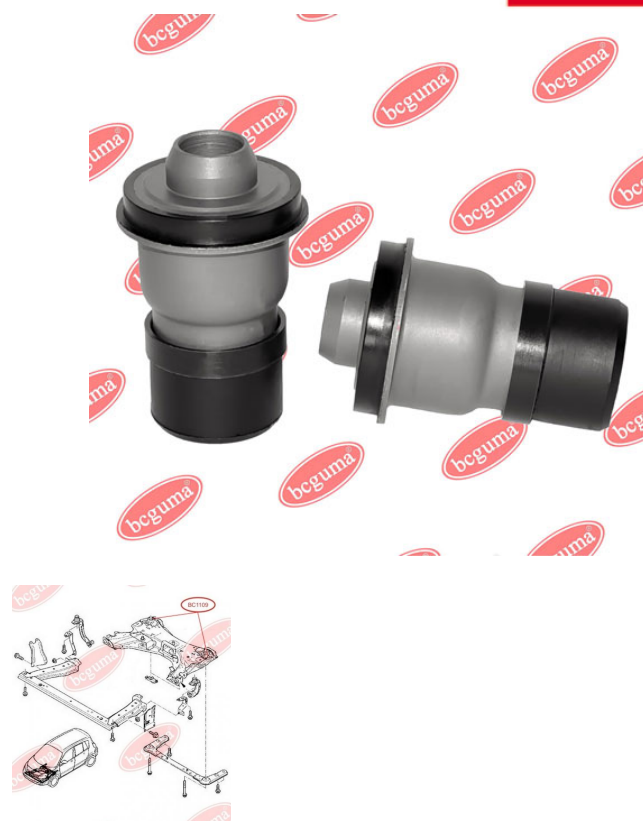

BC1108

PEDAL PAD, BRAKE PEDAL

www.en.bcguma.ua/auto/BC1108

Part Number:	BC1108
GTIN-13:	4823101802887
Number of other manufacturers (OEMs):	8200183752
Weight, g:	25
Required amount:	-
Items in Package:	1
External diameter, mm:	-
Inner diameter, mm:	-
Thickness, mm:	-
Material:	Rubber
That installation:	-
Party settings:	-

APPLICABILITY:

RENAULT

MOUNTING, AXLE BEAM

www.en.bcguma.ua/auto/BC1109

Part Number:	BC1109
GTIN-13:	4823101802115
Number of other manufacturers (OEMs):	54400EN01A; 54400EN000; 54400EW00B; 8200742907; 8200742904; 8200503491; 8200275525; 8200181920; 8200275524
Weight, g:	288
Required amount:	2
Items in Package:	1
External diameter, mm:	41.0
Inner diameter, mm:	16.8
Thickness, mm:	79.5
Material:	Rubber / metal
That installation:	Front
Party settings:	Left / Right

APPLICABILITY:

NISSAN, NISSAN (DONGFENG), RENAULT

BC1109