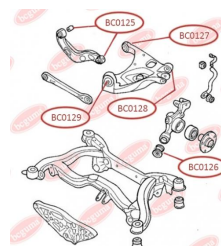

BC0125**APPLICABILITY:**

AUDI, SEAT

BC0126**CONTROL ARM-/TRAILING ARM BUSH**

www.en.bcguma.ua/auto/BC0126

Part Number:	BC0126
GTIN-13:	4823101806137
Number of other manufacturers (OEMs):	8E0505311T; 8E0505312T; 8E0505311S; 8E0505312S; 8E0505203C; 8E0505203D; 8E0505311AC; 8E0505312AC
Weight, g:	250
Required amount:	2
Items in Package:	1
External diameter, mm:	43.8
Inner diameter, mm:	12.2
Thickness, mm:	60.0
Material:	Rubber / metal
That installation:	Back
Party settings:	Left / Right

APPLICABILITY:

AUDI, SEAT

CONTROL ARM-/TRAILING ARM BUSH

www.en.bcguma.ua/auto/BC0127

Part Number:	BC0127
GTIN-13:	4823101806526
Number of other manufacturers (OEMs):	8E0505171J; 8E0505311T; 8E0505311S; 8E0505312S; 8E0505311AC; 8E0505312AC; 8E0505312T
Weight, g:	236
Required amount:	2
Items in Package:	1
External diameter, mm:	47.0
Inner diameter, mm:	12.0
Thickness, mm:	50.0
Material:	Rubber / metal
That installation:	Back
Party settings:	Left / Right

APPLICABILITY:

AUDI

BC0127

BC0129**CONTROL ARM-/TRAILING ARM BUSH**www.en.bcguma.ua/auto/BC0129

Part Number:	BC0129
GTIN-13:	4823101806236
Number of other manufacturers (OEMs):	8E0505185N; 8E0505312S; 8E0505311S; 8E0505311T; 8E0505312T; 8E0505311AC; 8E0505312AC
Weight, g:	219
Required amount:	4
Items in Package:	1
External diameter, mm:	46.6
Inner diameter, mm:	12.2
Thickness, mm:	40.0
Material:	Rubber / metal
That installation:	Back
Party settings:	Left / Right

**APPLICABILITY:**

AUDI, SEAT

ANTHER OF BALL JOINTwww.en.bcguma.ua/auto/BC0131

Part Number:	BC0131
GTIN-13:	4823101805949
Number of other manufacturers (OEMs):	357407365
Weight, g:	9
Required amount:	2
Items in Package:	1
External diameter, mm:	35.0
Inner diameter, mm:	16.0
Thickness, mm:	25.0
Material:	Rubber
That installation:	Front
Party settings:	Left / Right