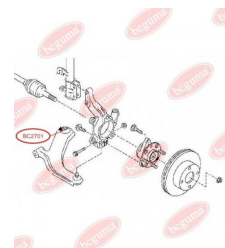

APPLICABILITY:

NISSAN

BC2701