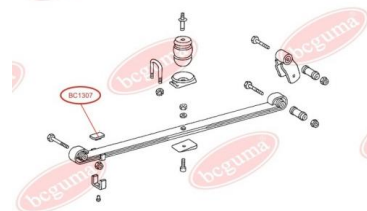

APPLICABILITY:

MERCEDES-BENZ

BC1308**BUSHING, LEAF SPRING**

www.en.bcguma.ua/auto/BC1308

Part Number:	BC1308
GTIN-13:	4823101802368
Number of other manufacturers (OEMs):	A6703200344
Weight, g:	374
Required amount:	2
Items in Package:	1
External diameter, mm:	58.0
Inner diameter, mm:	36.0
Thickness, mm:	86.5
Material:	Rubber / metal
That installation:	Back
Party settings:	Behind