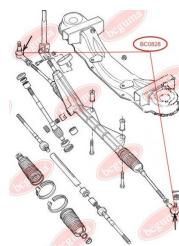

APPLICABILITY:

FORD, IVECO, PEUGEOT

BC0828