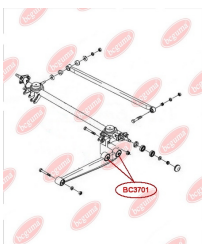

BC3701

CONTROL ARM-/TRAILING ARM BUSH (DOUBLE)

www.en.bcguma.ua/auto/BC3701

Part Number:	BC3701
GTIN-13:	4823101804799
Number of other manufacturers (OEMs):	S213301040
Weight, g:	336
Required amount:	4
Items in Package:	1
External diameter, mm:	47.0
Inner diameter, mm:	12.0
Thickness, mm:	60.0
Material:	Rubber / metal
That installation:	Back
Party settings:	Left / Right

APPLICABILITY:

CHERY

CONTROL ARM-/TRAILING ARM BUSH

www.en.bcguma.ua/auto/BC3702

Part Number:	BC3702
GTIN-13:	4823101804805
Number of other manufacturers (OEMs):	2911052001
Weight, g:	98
Required amount:	4
Items in Package:	1
External diameter, mm:	41.0
Inner diameter, mm:	12.0
Thickness, mm:	50.0
Material:	Rubber / metal
That installation:	Front
Party settings:	Left / Right

APPLICABILITY:

GEELY

BC3702