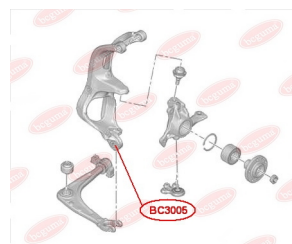

APPLICABILITY:

CITROËN, PEUGEOT

BC3005