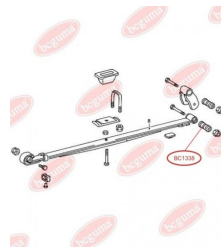

APPLICABILITY:

MERCEDES-BENZ

BC1338