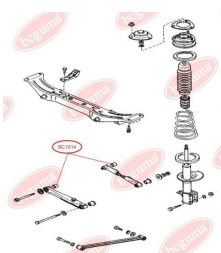

BC1614

TRACK CONTROL ARM BUSH

www.en.bcguma.ua/auto/BC1614

Part Number:	BC1614
GTIN-13:	4823101803662
Number of other manufacturers (OEMs):	G21128631
Weight, g:	110
Required amount:	2
Items in Package:	1
External diameter, mm:	42.0
Inner diameter, mm:	18.2
Thickness, mm:	41.0
Material:	Rubber / metal
That installation:	Back
Party settings:	Left / Right

APPLICABILITY:

MAZDA

TRACK CONTROL ARM BUSH

www.en.bcguma.ua/auto/BC1615

Part Number:	BC1615
GTIN-13:	4823101803679
Number of other manufacturers (OEMs):	GE6028200; G11628300B
Weight, g:	140
Required amount:	2
Items in Package:	1
External diameter, mm:	41.5
Inner diameter, mm:	10.0
Thickness, mm:	50.0
Material:	Rubber / metal
That installation:	Back
Party settings:	Left / Right

APPLICABILITY:

MAZDA

BC1615