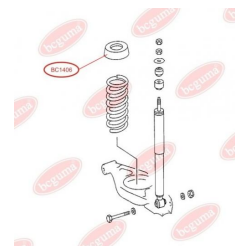

BC1406

RUBBER BUFFER, SUSPENSION

www.en.bcguma.ua/auto/BC1406

Part Number:	BC1406
GTIN-13:	4823101803204
Number of other manufacturers (OEMs):	A2013251044
Weight, g:	112
Required amount:	2
Items in Package:	1
External diameter, mm:	102.0
Inner diameter, mm:	62.0
Thickness, mm:	108.0
Material:	Rubber
That installation:	Back
Party settings:	Left / Right