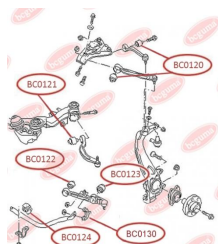

APPLICABILITY:

AUDI, SEAT, SKODA, VW

BC0116**CONTROL ARM-/TRAILING ARM BUSH**www.en.bcguma.ua/auto/BC0116

Part Number:	BC0116
GTIN-13:	4823101805161
Number of other manufacturers (OEMs):	7L0407077; 95534102700; 95534102701; 95534102702
Weight, g:	160
Required amount:	4
Items in Package:	1
External diameter, mm:	40.5
Inner diameter, mm:	10.0
Thickness, mm:	43.0
Material:	Metal / Rubber
That installation:	Front
Party settings:	Left / Right

**APPLICABILITY:**

AUDI, PORSCHE, VW

BC0117

CONTROL ARM-/TRAILING ARM BUSH

www.en.bcguma.ua/auto/BC0117

Part Number:	BC0117
GTIN-13:	4823101805642
Number of other manufacturers (OEMs):	7L0412333A; 95534324301
Weight, g:	312
Required amount:	2
Items in Package:	1
External diameter, mm:	46.5
Inner diameter, mm:	14.2
Thickness, mm:	74.0
Material:	Metal / Rubber
That installation:	Front
Party settings:	Left / Right

APPLICABILITY:

AUDI, PORSCHE, VW

CONTROL ARM-/TRAILING ARM BUSH, REINFORCED "BAD ROADS"

www.en.bcguma.ua/auto/BC0120

Part Number:	BC0120
GTIN-13:	4823101805864
Number of other manufacturers (OEMs):	4B0407515; 4D0407515C
Weight, g:	151
Required amount:	4
Items in Package:	1
External diameter, mm:	46.5
Inner diameter, mm:	10.0
Thickness, mm:	40.0
Material:	Metal / Rubber
That installation:	Front
Party settings:	Left / Right

APPLICABILITY:

AUDI, SAAB, SEAT, SKODA, VW

BC0120

BC0123**CONTROL ARM-/TRAILING ARM BUSH**www.en.bcguma.ua/auto/BC0123

Part Number:	BC0123
GTIN-13:	4823101805772
Number of other manufacturers (OEMs):	8E0407181B; 8E0407181C; 8E0407181D
Weight, g:	182
Required amount:	2
Items in Package:	1
External diameter, mm:	40.5
Inner diameter, mm:	12.2
Thickness, mm:	37.0
Material:	Metal / Rubber
That installation:	Front
Party settings:	Left / Right