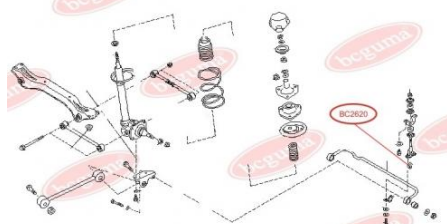

**APPLICABILITY:**

NISSAN

BC2621**HUB CARRIER BUSHING**www.en.bcguma.ua/auto/BC2621

Part Number:	BC2621
GTIN-13:	4823101805345
Number of other manufacturers (OEMs):	5504531U00; 550450M000; 550452J000
Weight, g:	295
Required amount:	2
Items in Package:	1
External diameter, mm:	60.2
Inner diameter, mm:	12.2
Thickness, mm:	60.0
Material:	Metal / Rubber
That installation:	Back
Party settings:	Left / Right