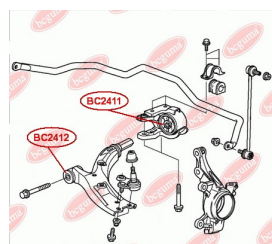

APPLICABILITY:

HONDA

BC2412