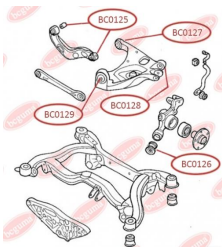

APPLICABILITY:

AUDI, SAAB, SEAT, SKODA, VW

BC0120

BC0123**CONTROL ARM-/TRAILING ARM BUSH**www.en.bcguma.ua/auto/BC0123

Part Number:	BC0123
GTIN-13:	4823101805772
Number of other manufacturers (OEMs):	8E0407181B; 8E0407181C; 8E0407181D
Weight, g:	182
Required amount:	2
Items in Package:	1
External diameter, mm:	40.5
Inner diameter, mm:	12.2
Thickness, mm:	37.0
Material:	Metal / Rubber
That installation:	Front
Party settings:	Left / Right

**APPLICABILITY:**

AUDI, SEAT, SKODA, VW

CONTROL ARM-/TRAILING ARM BUSHwww.en.bcguma.ua/auto/BC0125

Part Number:	BC0125
GTIN-13:	4823101805871
Number of other manufacturers (OEMs):	8E0501541S; 8E0501541Q; 8E0501541J
Weight, g:	191
Required amount:	4
Items in Package:	1
External diameter, mm:	36.4
Inner diameter, mm:	12.2
Thickness, mm:	46.5
Material:	Metal / Rubber
That installation:	Back
Party settings:	Left / Right

APPLICABILITY:

AUDI, SEAT

BC0125

BC0126**CONTROL ARM-/TRAILING ARM BUSH**

www.en.bcguma.ua/auto/BC0126

Part Number:	BC0126
GTIN-13:	4823101806137
Number of other manufacturers (OEMs):	8E0505311T; 8E0505312T; 8E0505311S; 8E0505312S; 8E0505203C; 8E0505203D; 8E0505311AC; 8E0505312AC
Weight, g:	250
Required amount:	2
Items in Package:	1
External diameter, mm:	43.8
Inner diameter, mm:	12.2
Thickness, mm:	60.0
Material:	Rubber / metal
That installation:	Back
Party settings:	Left / Right

APPLICABILITY:

AUDI, SEAT

CONTROL ARM-/TRAILING ARM BUSH

www.en.bcguma.ua/auto/BC0127

Part Number:	BC0127
GTIN-13:	4823101806526
Number of other manufacturers (OEMs):	8E0505171J; 8E0505311T; 8E0505311S; 8E0505312S; 8E0505311AC; 8E0505312AC; 8E0505312T
Weight, g:	236
Required amount:	2
Items in Package:	1
External diameter, mm:	47.0
Inner diameter, mm:	12.0
Thickness, mm:	50.0
Material:	Rubber / metal
That installation:	Back
Party settings:	Left / Right