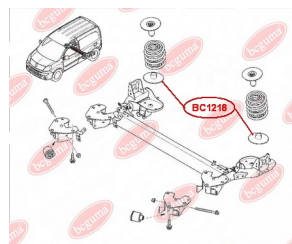

HUB CARRIER BUSHING, REINFORCED "BAD ROADS"

www.en.bcguma.ua/auto/BC1218

Part Number:	BC1218
GTIN-13:	4823101802276
Number of other manufacturers (OEMs):	8200190743; 4412357
Weight, g:	138
Required amount:	2
Items in Package:	1
External diameter, mm:	155.0
Inner diameter, mm:	48.0
Thickness, mm:	8.0
Material:	Rubber
That installation:	Back
Party settings:	Left / Right