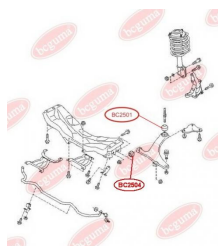

APPLICABILITY:

SUBARU

BC2504