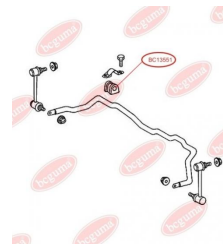

APPLICABILITY:

MERCEDES-BENZ

BC13551