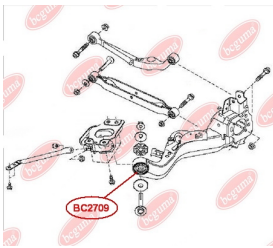

BC2709

CONTROL ARM-/TRAILING ARM BUSH

www.en.bcguma.ua/auto/BC2709

Part Number:	BC2709
GTIN-13:	4823101805635
Number of other manufacturers (OEMs):	55501JD00A; 55044JG00A; 55044JG00B; 55502JG000; 55502JY00A; 55502JG02B; 55501JG02B
Weight, g:	542
Required amount:	2
Items in Package:	1
External diameter, mm:	69.3
Inner diameter, mm:	14.2
Thickness, mm:	62.0
Material:	Metal / Rubber
That installation:	Back
Party settings:	Left / Right

APPLICABILITY:

NISSAN

CONTROL ARM-/TRAILING ARM BUSH

www.en.bcguma.ua/auto/BC2710

Part Number:	BC2710
GTIN-13:	4823101805475
Number of other manufacturers (OEMs):	545004M501; 545004M401
Weight, g:	141
Required amount:	2
Items in Package:	1
External diameter, mm:	49.5
Inner diameter, mm:	20.8
Thickness, mm:	38.2
Material:	Metal / Rubber
That installation:	Front
Party settings:	Left / Right

APPLICABILITY:

NISSAN

BC2710