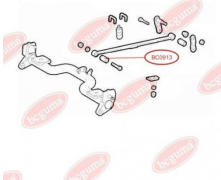

APPLICABILITY:

FIAT

STABILISER MOUNTING, REINFORCED "BAD ROADS"

www.en.bcguma.ua/auto/BC0914

Part Number:	BC0914
GTIN-13:	4823101801736
Number of other manufacturers (OEMs):	5081Q3; 1440177280; 1440177280
Weight, g:	58
Required amount:	2
Items in Package:	1
External diameter, mm:	40.0
Inner diameter, mm:	24.5
Thickness, mm:	41.0
Material:	Rubber
That installation:	Front
Party settings:	Left / Right