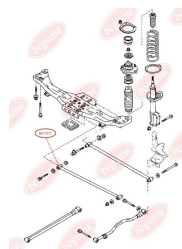

APPLICABILITY:

MAZDA