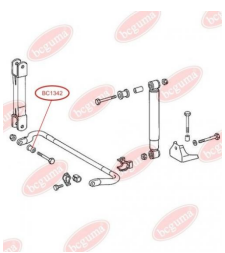

BC1342

ANTI-ROLL BAR BUSHING KIT

www.en.bcguma.ua/auto/BC1342

Part Number:	BC1342
GTIN-13:	4823101802726
Number of other manufacturers (OEMs):	A3183200073
Weight, g:	100
Required amount:	4
Items in Package:	1
External diameter, mm:	40.0
Inner diameter, mm:	17.0
Thickness, mm:	34.0
Material:	Rubber / metal
That installation:	Back Front
Party settings:	Left / Right

APPLICABILITY:

MERCEDES-BENZ

BC1343

ANTI-ROLL BAR BUSHING KIT

www.en.bcguma.ua/auto/BC1343

Part Number:	BC1343
GTIN-13:	4823101802733
Number of other manufacturers (OEMs):	A9013230185
Weight, g:	28
Required amount:	2
Items in Package:	1
External diameter, mm:	-
Inner diameter, mm:	21.0
Thickness, mm:	30.0
Material:	Rubber
That installation:	Front
Party settings:	Left / Right

APPLICABILITY:

MERCEDES-BENZ