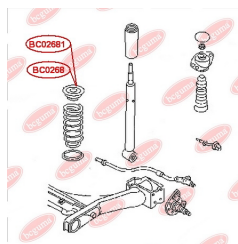

APPLICABILITY:

AUDI, SEAT, SKODA, VW

BC02681

BC0269**TOP STRUT MOUNTING**www.en.bcguma.ua/auto/BC0269

Part Number:	BC0269
GTIN-13:	4823101806533
Number of other manufacturers (OEMs):	7E0412331
Weight, g:	555
Required amount:	2
Items in Package:	1
External diameter, mm:	150.0
Inner diameter, mm:	14.0
Thickness, mm:	50.0
Material:	Rubber / metal
That installation:	Front
Party settings:	Left / Right