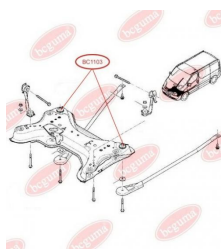

APPLICABILITY:

NISSAN, OPEL, RENAULT, VAUXHALL

BC1103