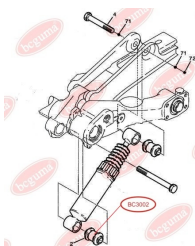

APPLICABILITY:

CITROËN, PEUGEOT

BC3003**BUSHING, SHOCK ABSORBER**www.en.bcguma.ua/auto/BC3003

Part Number:	BC3003
GTIN-13:	4823101804447
Number of other manufacturers (OEMs):	517111
Weight, g:	82
Required amount:	2
Items in Package:	1
External diameter, mm:	34.5
Inner diameter, mm:	16.0
Thickness, mm:	45.0
Material:	Rubber / metal
That installation:	Back
Party settings:	Left / Right