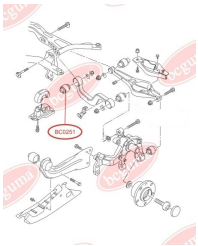

APPLICABILITY:

VW

BC0248

BC0249**CONTROL ARM-/TRAILING ARM BUSH**www.en.bcguma.ua/auto/BC0249

Part Number:	BC0249
GTIN-13:	4823101800616
Number of other manufacturers (OEMs):	1K0505311AB; 1K0505311AA; 1K0505171B; 1K0505171C; 1K0505173C; 1K0505371
Weight, g:	95
Required amount:	2
Items in Package:	1
External diameter, mm:	42.4
Inner diameter, mm:	12.0
Thickness, mm:	60.0
Material:	Rubber / metal
That installation:	Back
Party settings:	Left / Right

APPLICABILITY:

AUDI, SEAT, SKODA, VW

**CONTROL ARM-/TRAILING ARM BUSH**www.en.bcguma.ua/auto/BC0250

Part Number:	BC0250
GTIN-13:	4823101800623
Number of other manufacturers (OEMs):	5Q0505323C; 1K0505323N; 1K0505323H; 1K0505323G; 1K0505323D; 1K0505203A
Weight, g:	127
Required amount:	2
Items in Package:	1
External diameter, mm:	38.5
Inner diameter, mm:	14.0
Thickness, mm:	45.0
Material:	Rubber / metal
That installation:	Back
Party settings:	Left / Right

APPLICABILITY:

AUDI, SEAT, SKODA, VW

BC0250

BC0251**CONTROL ARM-/TRAILING ARM BUSH**

www.en.bcguma.ua/auto/BC0251

Part Number:	BC0251
GTIN-13:	4823101800630
Number of other manufacturers (OEMs):	5Q0505323C; 1K0505323N; 1K0505323H; 1K0505323G; 1K0505323D; 1K0505203A; 1K0505279A
Weight, g:	73
Required amount:	2
Items in Package:	1
External diameter, mm:	39.0
Inner diameter, mm:	12.0
Thickness, mm:	45.0
Material:	Rubber / metal
That installation:	Back Top
Party settings:	Left / Right