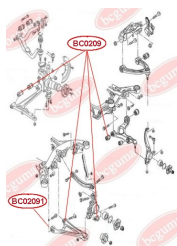

APPLICABILITY:

BMW, OPEL, VAUXHALL, VW

ANTHER OF BALL JOINTwww.en.bcguma.ua/auto/BC0207

Part Number:	BC0207
GTIN-13:	4823101800234
Number of other manufacturers (OEMs):	4708300; 191407365A; 191407365; 4708299; 191407365B
Weight, g:	5
Required amount:	2
Items in Package:	1
External diameter, mm:	28.0
Inner diameter, mm:	12.0
Thickness, mm:	22.0
Material:	Rubber MBS
That installation:	Front
Party settings:	Left / Right

APPLICABILITY:

OPEL, SEAT, VAUXHALL, VW

BC0207

BC0208**ANTHER OF BALL JOINT**www.en.bcguma.ua/auto/BC0208

Part Number:	BC0208
GTIN-13:	4823101800241
Number of other manufacturers (OEMs):	251407187A; 251407187B; 251407187; 4708299; 4708300
Weight, g:	7
Required amount:	2
Items in Package:	1
External diameter, mm:	35.0
Inner diameter, mm:	17.0
Thickness, mm:	20.0
Material:	Rubber MBS
That installation:	Front
Party settings:	Left / Right

APPLICABILITY:

OPEL, SKODA, VAUXHALL, VW

CONTROL ARM-/TRAILING ARM BUSHwww.en.bcguma.ua/auto/BC0209

Part Number:	BC0209
GTIN-13:	4823101800258
Number of other manufacturers (OEMs):	7D0407183C; 7D0407183; 7H0407183; 7L8407183; 7L0407183A; 7H0407152F; 7H0407152B; 7H0407151F; 7H0407151B
Weight, g:	239
Required amount:	2
Items in Package:	1
External diameter, mm:	40.0
Inner diameter, mm:	14.0
Thickness, mm:	60.0
Material:	Rubber / metal
That installation:	Front
Party settings:	Left / Right

APPLICABILITY:

AUDI, VW

BC0209

BC02091**CONTROL ARM-/TRAILING ARM BUSH**www.en.bcguma.ua/auto/BC02091

Part Number:	BC02091
GTIN-13:	4823101805666
Number of other manufacturers (OEMs):	95533101711; 95533101811; 7P0505312E; 7P0505311E; 7L0505311B; 7L0505312B
Weight, g:	299
Required amount:	2
Items in Package:	1
External diameter, mm:	60.2
Inner diameter, mm:	14.2
Thickness, mm:	70.0
Material:	Metal / Rubber
That installation:	Back
Party settings:	Left / Right