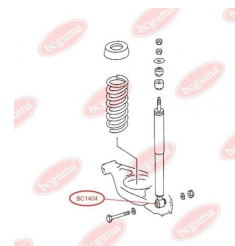

BC1403

ANTHER OF STABILIZER MOUNTING

www.en.bcguma.ua/auto/BC1403

Part Number:	BC1403
GTIN-13:	4823101804331
Number of other manufacturers (OEMs):	A6393230292
Weight, g:	6
Required amount:	4
Items in Package:	1
External diameter, mm:	22.0
Inner diameter, mm:	43.0
Thickness, mm:	27.0
Material:	Rubber
That installation:	Front
Party settings:	Left / Right

APPLICABILITY:

MERCEDES-BENZ

SHOCK ABSORBER BUSH

www.en.bcguma.ua/auto/BC1404

Part Number:	BC1404
GTIN-13:	4823101803181
Number of other manufacturers (OEMs):	A1243201031; A2013260800; A2013261000; A2013261500; A2013261600; A1243202031; A1243200931; A1243200531; A1243200431; A1243200231; A1243200031; A2013261900
Weight, g:	56
Required amount:	2
Items in Package:	1
External diameter, mm:	16.0
Inner diameter, mm:	10.0
Thickness, mm:	40.0
Material:	Rubber / metal
That installation:	Back
Party settings:	Left / Right

APPLICABILITY:

MERCEDES-BENZ

BC1404