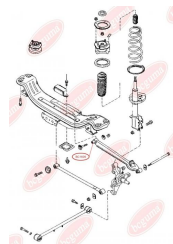

APPLICABILITY:

MAZDA

BC1610

TRACK CONTROL ARM BUSH

www.en.bcguma.ua/auto/BC1610

Part Number:	BC1610
GTIN-13:	4823101803624
Number of other manufacturers (OEMs):	GA5R28200; GA2A28200
Weight, g:	139
Required amount:	2
Items in Package:	1
External diameter, mm:	45.0
Inner diameter, mm:	12.0
Thickness, mm:	50.0
Material:	Rubber / metal
That installation:	Back
Party settings:	Left / Right