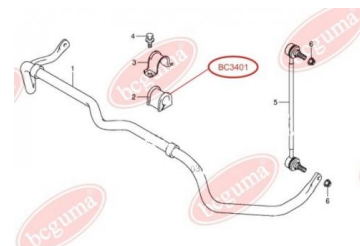

APPLICABILITY:

SUZUKI

BC3401