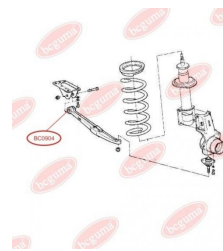

BC0903

BUSHING, LEAF SPRING

www.en.bcguma.ua/auto/BC0903

Part Number:	BC0903
GTIN-13:	4823101801613
Number of other manufacturers (OEMs):	4333710; 513146; 513146
Weight, g:	285
Required amount:	2
Items in Package:	1
External diameter, mm:	38.3
Inner diameter, mm:	16.2
Thickness, mm:	72.0
Material:	Rubber / metal
That installation:	Back Front
Party settings:	-

APPLICABILITY:

CITROËN, FIAT, OPEL, PEUGEOT, VAUXHALL, VOLVO

CONTROL ARM-/TRAILING ARM BUSH

www.en.bcguma.ua/auto/BC0904

Part Number:	BC0904
GTIN-13:	4823101801620
Number of other manufacturers (OEMs):	7576732; 352076; 7695191
Weight, g:	51
Required amount:	2
Items in Package:	1
External diameter, mm:	51.0
Inner diameter, mm:	22.0
Thickness, mm:	42.5
Material:	Rubber
That installation:	Front
Party settings:	Left / Right

APPLICABILITY:

CITROËN, FIAT, PEUGEOT

BC0904