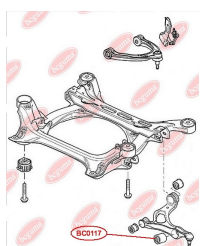

APPLICABILITY:

AUDI, VW

BC0114

BC0115**CONTROL ARM-/TRAILING ARM BUSH**www.en.bcguma.ua/auto/BC0115

Part Number:	BC0115
GTIN-13:	4823101800166
Number of other manufacturers (OEMs):	1K0505541B; 1K0505541C; 1K0505541D; 5Q0505541A
Weight, g:	178
Required amount:	2
Items in Package:	1
External diameter, mm:	61.0
Inner diameter, mm:	12.0
Thickness, mm:	64.0
Material:	Rubber / metal
That installation:	Back
Party settings:	Left / Right

APPLICABILITY:

AUDI, SEAT, SKODA, VW

BC0116**CONTROL ARM-/TRAILING ARM BUSH**www.en.bcguma.ua/auto/BC0116

Part Number:	BC0116
GTIN-13:	4823101805161
Number of other manufacturers (OEMs):	7L0407077; 95534102700; 95534102701; 95534102702
Weight, g:	160
Required amount:	4
Items in Package:	1
External diameter, mm:	40.5
Inner diameter, mm:	10.0
Thickness, mm:	43.0
Material:	Metal / Rubber
That installation:	Front
Party settings:	Left / Right

**APPLICABILITY:**

AUDI, PORSCHE, VW

BC0117

CONTROL ARM-/TRAILING ARM BUSH

www.en.bcguma.ua/auto/BC0117

Part Number:	BC0117
GTIN-13:	4823101805642
Number of other manufacturers (OEMs):	7L0412333A; 95534324301
Weight, g:	312
Required amount:	2
Items in Package:	1
External diameter, mm:	46.5
Inner diameter, mm:	14.2
Thickness, mm:	74.0
Material:	Metal / Rubber
That installation:	Front
Party settings:	Left / Right