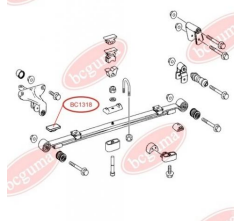

APPLICABILITY:

MAN, MERCEDES-BENZ, VOLVO

BC1318