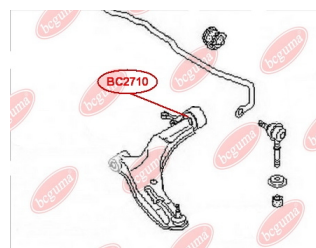

BC2709

CONTROL ARM-/TRAILING ARM BUSH

www.en.bcguma.ua/auto/BC2709

Part Number:	BC2709
GTIN-13:	4823101805635
Number of other manufacturers (OEMs):	55501JD00A; 55044JG00A; 55044JG00B; 55502JG000; 55502JY00A; 55502JG02B; 55501JG02B
Weight, g:	542
Required amount:	2
Items in Package:	1
External diameter, mm:	69.3
Inner diameter, mm:	14.2
Thickness, mm:	62.0
Material:	Metal / Rubber
That installation:	Back
Party settings:	Left / Right

APPLICABILITY:

NISSAN

CONTROL ARM-/TRAILING ARM BUSH

www.en.bcguma.ua/auto/BC2710

Part Number:	BC2710
GTIN-13:	4823101805475
Number of other manufacturers (OEMs):	545004M501; 545004M401
Weight, g:	141
Required amount:	2
Items in Package:	1
External diameter, mm:	49.5
Inner diameter, mm:	20.8
Thickness, mm:	38.2
Material:	Metal / Rubber
That installation:	Front
Party settings:	Left / Right

APPLICABILITY:

NISSAN

BC2710