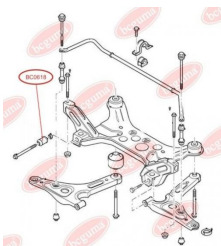

BC0618

CONTROL ARM-/TRAILING ARM BUSH

www.en.bcguma.ua/auto/BC0618

Part Number:	BC0618
GTIN-13:	4823101801149
Number of other manufacturers (OEMs):	YC153069AG; YC153069AF; 4131788; 4041450
Weight, g:	131
Required amount:	2
Items in Package:	1
External diameter, mm:	37.0
Inner diameter, mm:	14.0
Thickness, mm:	67.0
Material:	Rubber / metal
That installation:	Front
Party settings:	Left / Right