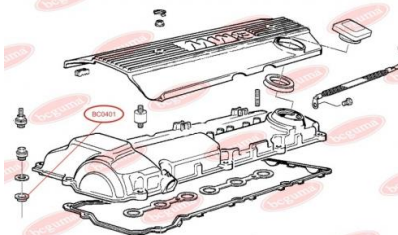

BC0309

CONTROL ARM-/TRAILING ARM BUSH

www.en.bcguma.ua/auto/BC0309

Part Number:	BC0309
GTIN-13:	4823101805321
Number of other manufacturers (OEMs):	423319; 0423319; 00423319; 24452034
Weight, g:	330
Required amount:	2
Items in Package:	1
External diameter, mm:	70.3
Inner diameter, mm:	12.2
Thickness, mm:	65.0
Material:	Metal / Rubber
That installation:	Back
Party settings:	Left / Right

APPLICABILITY:

OPEL, VAUXHALL

SEAL RING, CYLINDER HEAD COVER BOLT

www.en.bcguma.ua/auto/BC0401

Part Number:	BC0401
GTIN-13:	4823101800814
Number of other manufacturers (OEMs):	11121437395; 11121726537
Weight, g:	2
Required amount:	16
Items in Package:	1
External diameter, mm:	22.5
Inner diameter, mm:	9.0
Thickness, mm:	6.0
Material:	Rubber MBS
That installation:	-
Party settings:	-

APPLICABILITY:

BMW, LAND ROVER, WIESMANN

BC0401