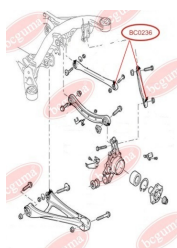

BC0236

CONTROL ARM-/TRAILING ARM BUSH, REAR

www.en.bcguma.ua/auto/BC0236

Part Number:	BC0236
GTIN-13:	4823101800524
Number of other manufacturers (OEMs):	7L0505398; 7L8501529A; 7L0501529C; 7L0501529D; 7L0505397
Weight, g:	243
Required amount:	2
Items in Package:	1
External diameter, mm:	44.3
Inner diameter, mm:	16.0
Thickness, mm:	45.0
Material:	Rubber / metal
That installation:	Back
Party settings:	Left / Right

APPLICABILITY:

AUDI, PORSCHE, VW