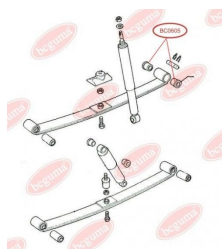

APPLICABILITY:

FORD

BC0605